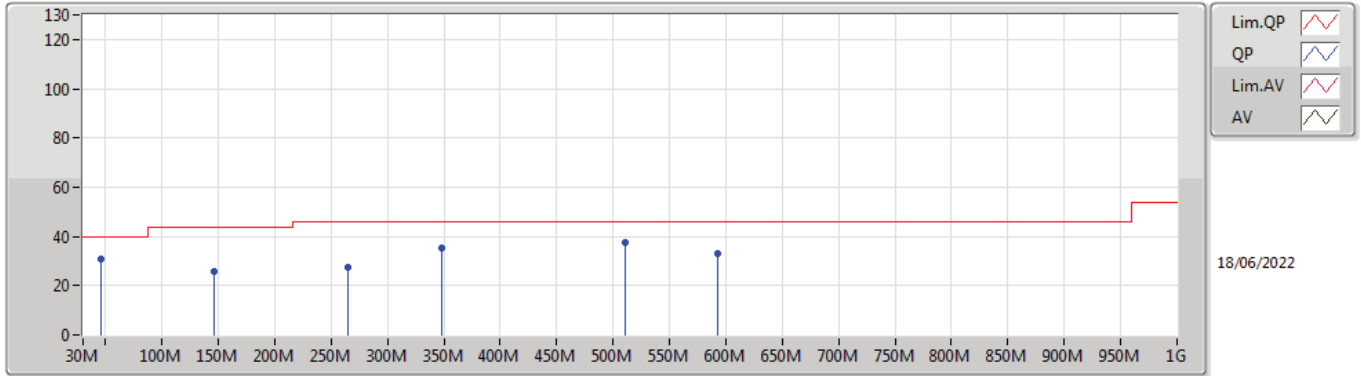

802.11ax HEW160_Nss1,(MCS0)_4TX

5570MHz_PoE

Type	Freq (Hz)	Level (dBuV/m)	Limit (dBuV/m)	Margin (dB)	Factor (dB)	Dist (m)	Condition	Azimuth (°)	Height (m)	Comment	Raw (dBuV)	AF (dB)	CL (dB)	PA (dB)
PK	45.52M	30.80	40.00	-9.20	-11.39	3	Vertical	0	1.00	-	42.19	15.03	1.09	27.51
PK	146.4M	25.80	43.50	-17.70	-9.49	3	Vertical	0	1.00	-	35.29	15.69	1.98	27.16
PK	264.74M	27.41	46.00	-18.59	-5.67	3	Vertical	0	1.00	-	33.08	18.27	2.72	26.66
PK	348.16M	35.37	46.00	-10.63	-4.33	3	Vertical	0	1.00	-	39.70	19.39	3.13	26.85
PK	511.12M	37.52	46.00	-8.48	-1.17	3	Vertical	0	1.00	-	38.69	22.80	3.85	27.82
PK	592.6M	32.79	46.00	-13.21	-0.04	3	Vertical	0	1.00	-	32.83	23.75	4.17	27.96