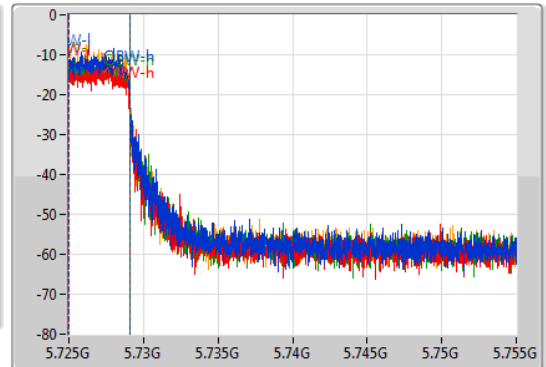

802.11ax HEW80-BF\_Nss1,(MCS0)\_4TX

EBW

5690MHz Straddle 5.725-5.85GHz

07/01/2021

CF  
5.74GHz  
Span  
30MHz  
RBW  
100kHz  
VBW  
300kHz  
Sweep Time  
100ms  
Detector Type  
Peak

CF  
5.74GHz  
Span  
30MHz  
RBW  
100kHz  
VBW  
300kHz  
Sweep Time  
100ms  
Detector Type  
Sample