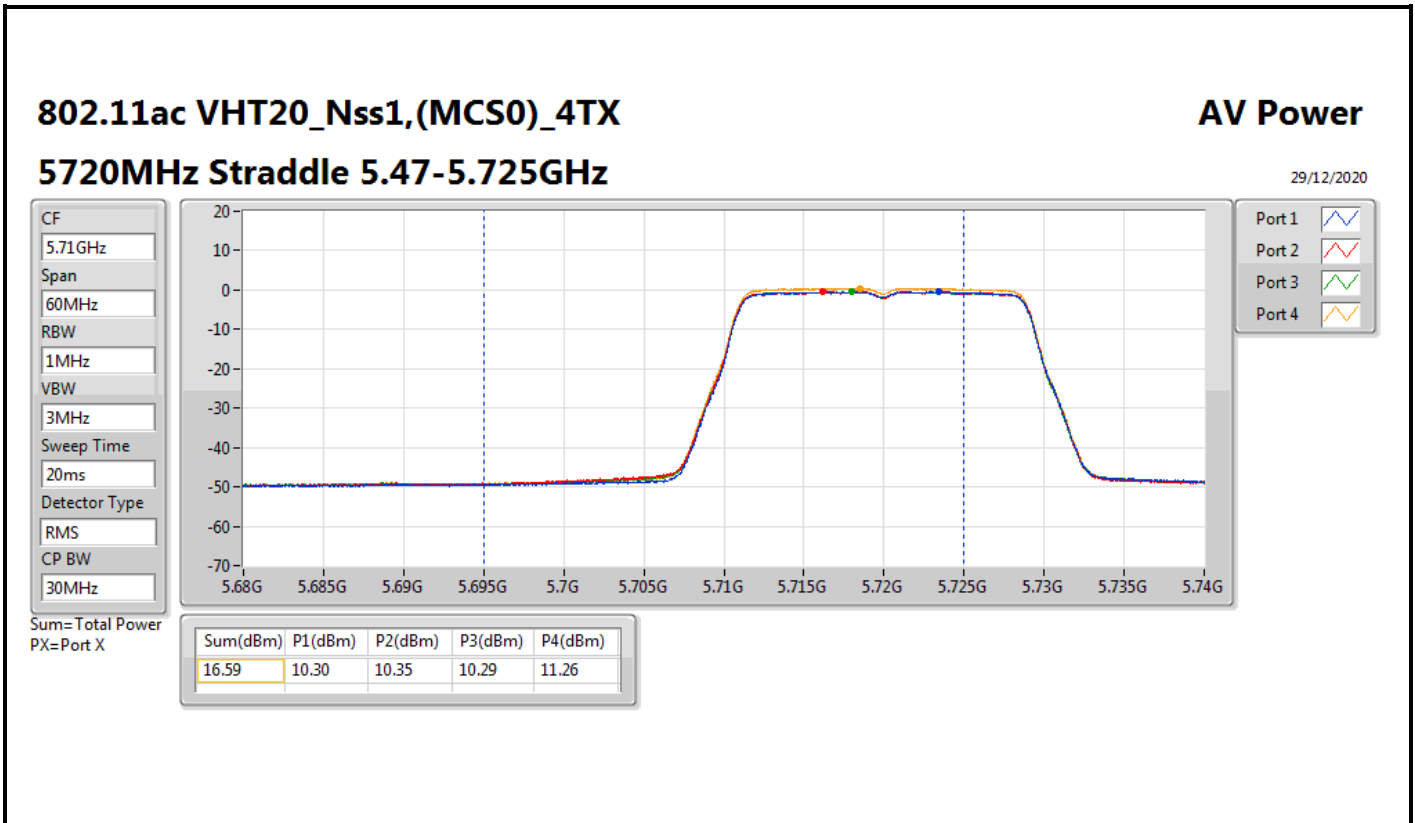

DG = Directional Gain; Port X = Port X output power

**802.11ac VHT40\_Nss1,(MCS0)\_4TX**  
**5710MHz Straddle 5.47-5.725GHz**

**AV Power**

29/12/2020

CF  
5.69GHz

Span  
140MHz

RBW  
1MHz

VBW  
3MHz