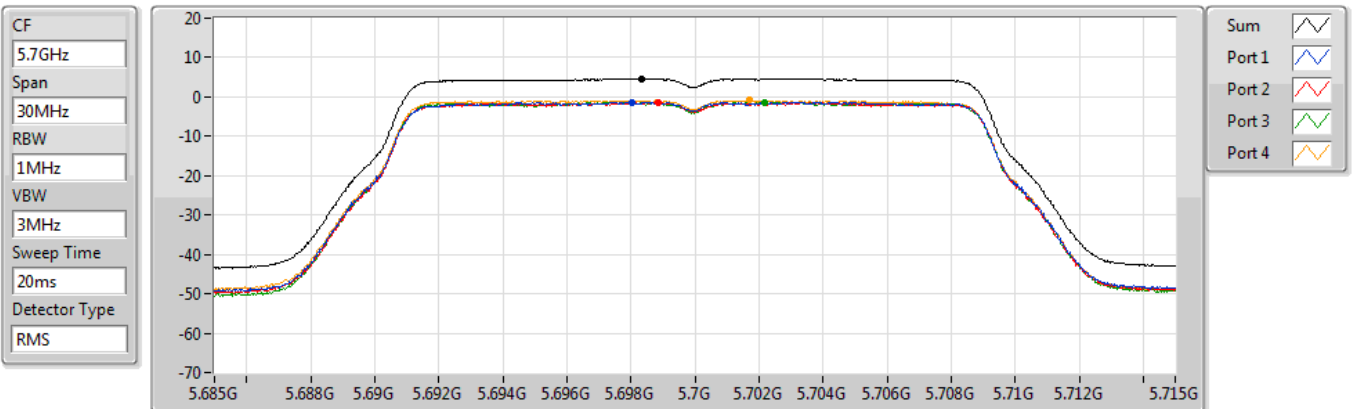

802.11n HT20_Nss1,(MCS0)_4TX

PSD

5700MHz

30/12/2020

Sum	PD	Port 1	Port 2	Port 3	Port 4
(dBm/RBW)	(dBm/RBW)	(dBm/RBW)	(dBm/RBW)	(dBm/RBW)	(dBm/RBW)
4.62	4.62	-1.29	-1.36	-1.29	-0.80