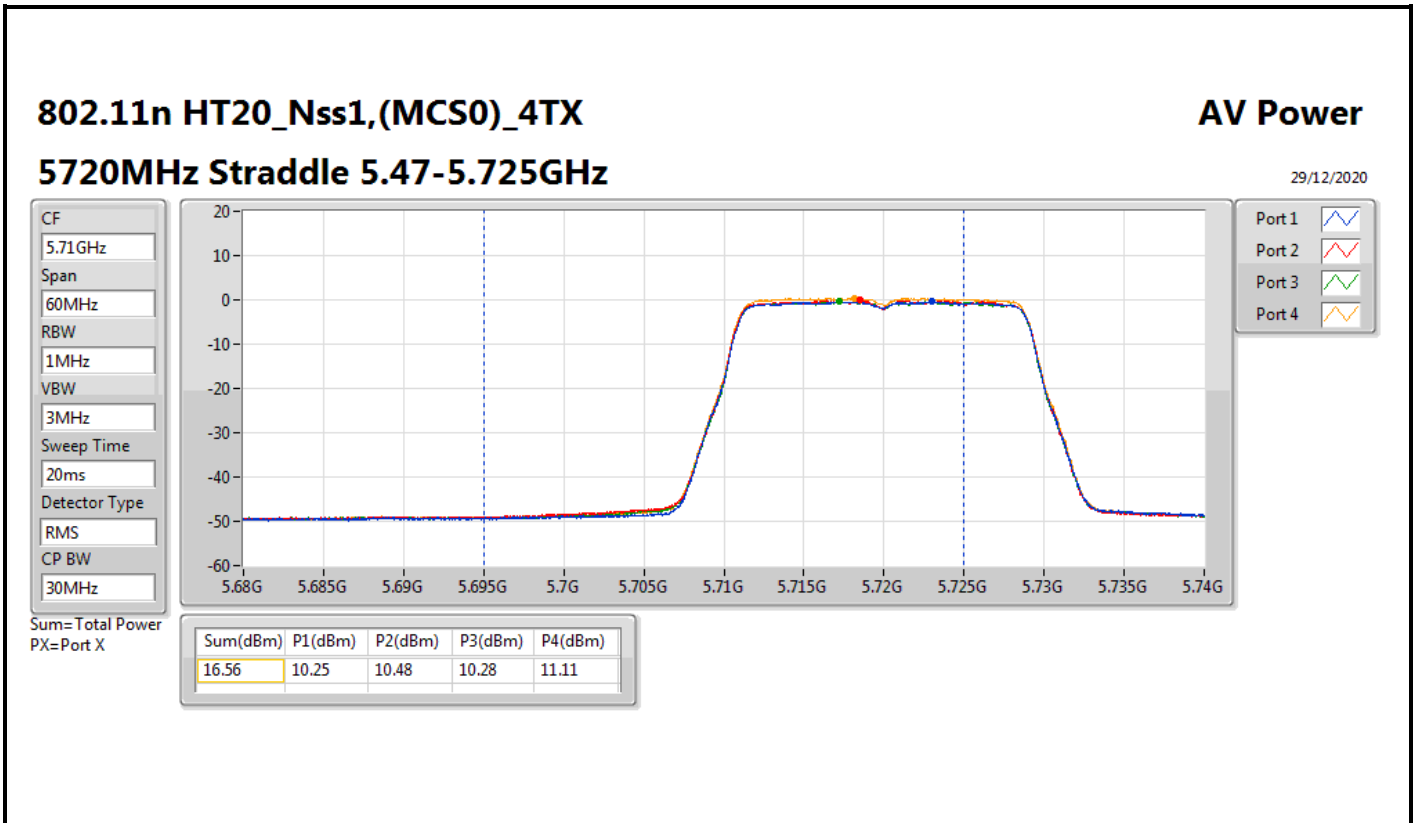

DG = Directional Gain; Port X = Port X output power

**802.11ac VHT40\_Nss1,(MCS0)\_4TX**  
**5710MHz Straddle 5.47-5.725GHz**

**AV Power**

29/12/2020

CF  
5.69GHz

Span  
140MHz

RBW  
1MHz

VBW  
3MHz