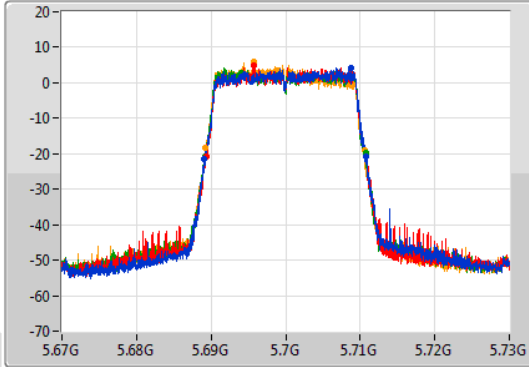

Port X-N dB = Port X 6dB down bandwidth for 5.725-5.85GHz band / 26dB down bandwidth for other band  
 Port X-OBW = Port X 99% occupied bandwidth

802.11ax HEW20-BF\_Nss1,(MCS0)\_4TX

EBW

5500MHz

06/01/2021

802.11ax HEW20-BF\_Nss1,(MCS0)\_4TX

EBW

5580MHz

06/01/2021

802.11ax HEW20-BF\_Nss1,(MCS0)\_4TX

EBW

5700MHz

06/01/2021

CF  
5.7GHz  
Span  
60MHz  
RBW  
300kHz  
VBW  
1MHz  
Sweep Time  
100ms  
Detector Type  
Peak

CF  
5.7GHz  
Span  
60MHz  
RBW  
300kHz  
VBW  
1MHz  
Sweep Time  
100ms  
Detector Type  
Sample

Port 1  
Port 2  
Port 3  
Port 4