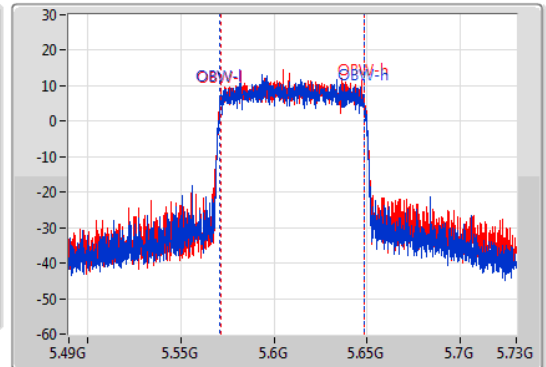

EBW

5610MHz

13/01/2021

CF  
5.61GHz  
Span  
240MHz  
RBW  
1MHz  
VBW  
3MHz  
Sweep Time  
100ms  
Detector Type  
Peak

CF  
5.61GHz  
Span  
240MHz  
RBW  
2MHz  
VBW  
8MHz  
Sweep Time  
100ms  
Detector Type  
Sample