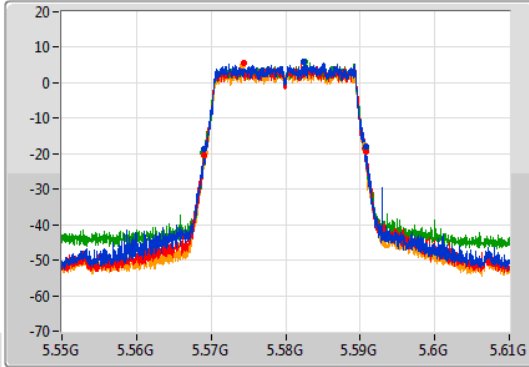

802.11ax HEW20-BF_Nss1,(MCS0)_4TX

EBW

5580MHz

07/01/2021

CF
5.58GHz
Span
60MHz
RBW
300kHz
VBW
1MHz
Sweep Time
100ms
Detector Type
Peak

CF
5.58GHz
Span
60MHz
RBW
300kHz
VBW
1MHz
Sweep Time
100ms
Detector Type
Sample