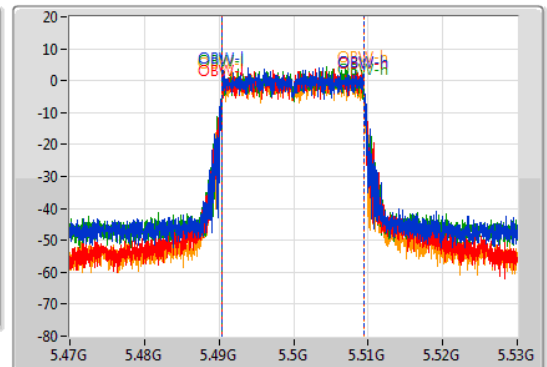

802.11ax HEW20-BF\_Nss1,(MCS0)\_4TX

EBW

5500MHz

07/01/2021

CF: 5.5GHz  
 Span: 60MHz  
 RBW: 300kHz  
 VBW: 1MHz  
 Sweep Time: 100ms  
 Detector Type: Peak

CF: 5.5GHz  
 Span: 60MHz  
 RBW: 300kHz  
 VBW: 1MHz  
 Sweep Time: 100ms  
 Detector Type: Sample