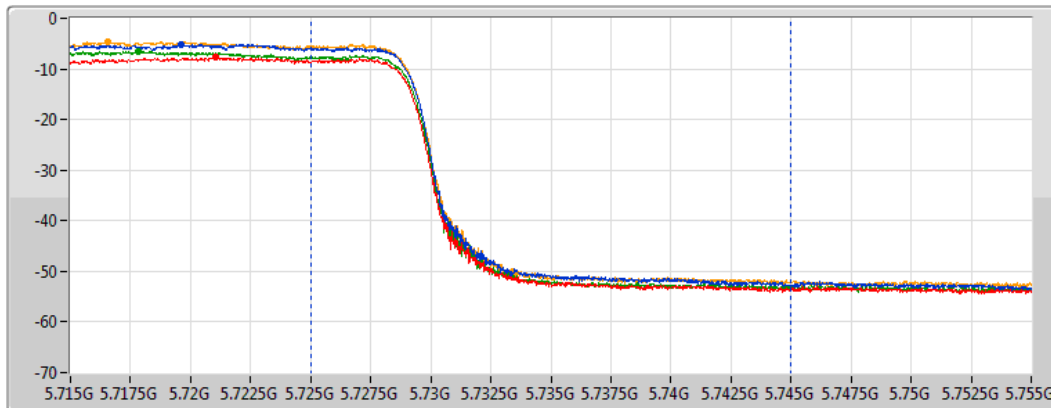

Port 1

Port 2

Port 3

Port 4

Sum=Total Power
PX=Port X

Sum(dBm)	P1(dBm)	P2(dBm)	P3(dBm)	P4(dBm)
4.70	-0.63	-2.91	-2.21	-0.12