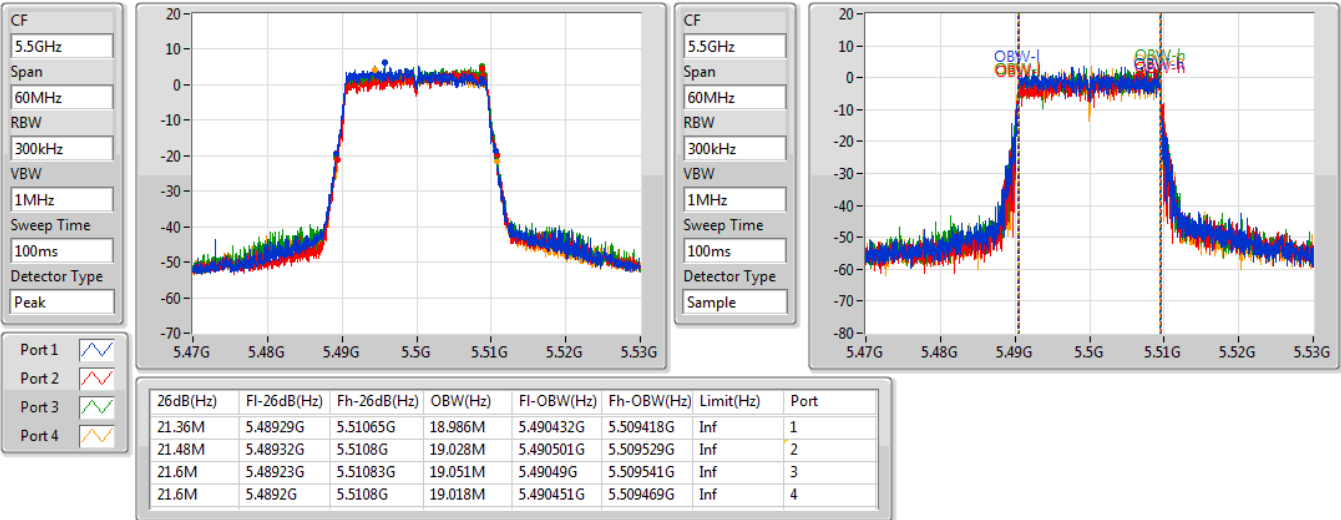

Result

Mode	Result	Limit (Hz)	Port 1-N dB (Hz)	Port 1-OBW (Hz)	Port 2-N dB (Hz)	Port 2-OBW (Hz)	Port 3-N dB (Hz)	Port 3-OBW (Hz)	Port 4-N dB (Hz)	Port 4-OBW (Hz)
802.11ax HEW20-BF_Nss1,(MCS0)_4TX	-	-	-	-	-	-	-	-	-	-
5500MHz	Pass	Inf	21.36M	18.986M	21.48M	19.028M	21.6M	19.051M	21.6M	19.018M
5580MHz	Pass	Inf	21.66M	19.024M	21.48M	19.051M	21.45M	18.971M	21.51M	19M
5700MHz	Pass	Inf	21.81M	19.008M	21.51M	19.03M	21.54M	19.063M	21.36M	18.976M
5720MHz Straddle 5.47-5.725GHz	Pass	Inf	15.606M	14.506M	15.675M	14.525M	15.716M	14.528M	15.606M	14.54M
5720MHz Straddle 5.725-5.85GHz	Pass	500k	4.47M	4.56M	4.44M	4.538M	4.395M	4.551M	4.47M	4.534M
802.11ax HEW40-BF_Nss1,(MCS0)_4TX	-	-	-	-	-	-	-	-	-	-
5510MHz	Pass	Inf	40.14M	37.829M	39.6M	37.666M	39.66M	37.51M	39.96M	37.581M
5550MHz	Pass	Inf	39.96M	37.329M	39.72M	37.605M	39.96M	37.525M	39.9M	37.711M
5670MHz	Pass	Inf	39.6M	37.676M	39.78M	37.588M	39.78M	37.815M	40.26M	37.697M
5710MHz Straddle 5.47-5.725GHz	Pass	Inf	35.438M	33.656M	34.965M	33.789M	35.033M	33.849M	35.033M	33.828M
5710MHz Straddle 5.725-5.85GHz	Pass	500k	3.975M	4.02M	3.825M	4.028M	3.69M	4.02M	4.005M	4.019M
802.11ax HEW80-BF_Nss1,(MCS0)_4TX	-	-	-	-	-	-	-	-	-	-
5530MHz	Pass	Inf	81.48M	77.445M	80.88M	76.822M	81.48M	77.126M	80.88M	77.384M
5610MHz	Pass	Inf	80.52M	76.68M	80.76M	77.564M	80.16M	77.425M	80.76M	77.278M
5690MHz Straddle 5.47-5.725GHz	Pass	Inf	75.151M	72.65M	75.373M	73.288M	75.52M	73.369M	75.078M	72.96M
5690MHz Straddle 5.725-5.85GHz	Pass	500k	4.005M	4.041M	3.195M	4.055M	3.9M	4.06M	3.975M	4.042M
802.11ax HEW160-BF_Nss1,(MCS0)_4TX	-	-	-	-	-	-	-	-	-	-
5570MHz	Pass	Inf	160.56M	154.32M	163.68M	155.041M	163.68M	154.241M	162.72M	153.77M

Port X-N dB = Port X 6dB down bandwidth for 5.725-5.85GHz band / 26dB down bandwidth for other band  
 Port X-OBW = Port X 99% occupied bandwidth

802.11ax HEW20-BF\_Nss1,(MCS0)\_4TX

EBW

5500MHz

06/01/2021