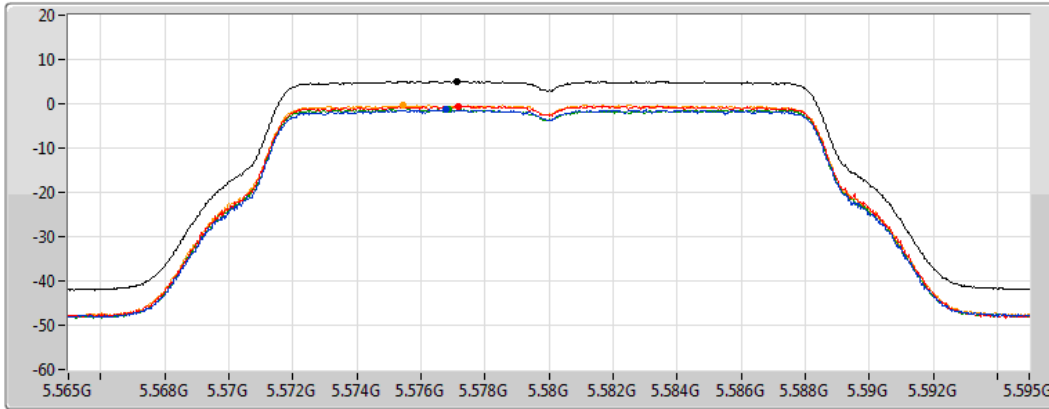

802.11a_Nss1,(6Mbps)_4TX

PSD

5580MHz

30/12/2020

CF
5.58GHz
Span
30MHz
RBW
1MHz
VBW
3MHz
Sweep Time
20ms
Detector Type
RMS

Sum
Port 1
Port 2
Port 3
Port 4

Sum	PD	Port 1	Port 2	Port 3	Port 4
(dBm/RBW)	(dBm/RBW)	(dBm/RBW)	(dBm/RBW)	(dBm/RBW)	(dBm/RBW)
5.08	5.08	-1.30	-0.49	-1.28	-0.35