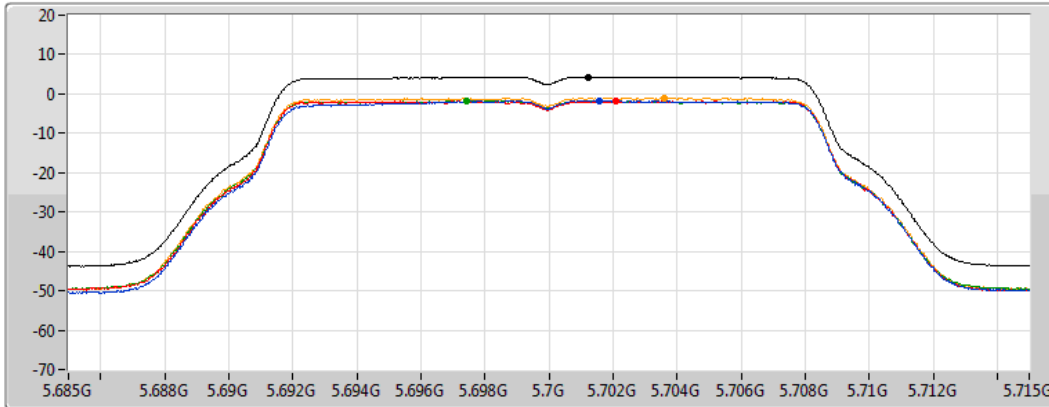

802.11a_Nss1,(6Mbps)_4TX

PSD

5700MHz

29/12/2020

CF
5.7GHz

Span
30MHz

RBW
1MHz

VBW
3MHz

Sweep Time
20ms

Detector Type
RMS

Sum

Port 1

Port 2

Port 3

Port 4

Sum	PD	Port 1	Port 2	Port 3	Port 4
(dBm/RBW)	(dBm/RBW)	(dBm/RBW)	(dBm/RBW)	(dBm/RBW)	(dBm/RBW)
4.35	4.35	-1.69	-1.85	-1.70	-0.99

802.11a_Nss1,(6Mbps)_4TX

PSD

5720MHz Straddle 5.47-5.725GHz

29/12/2020

CF
5.71GHz

Span
60MHz

RBW
1MHz

VBW
3MHz

Sweep Time
20ms

Detector Type
RMS