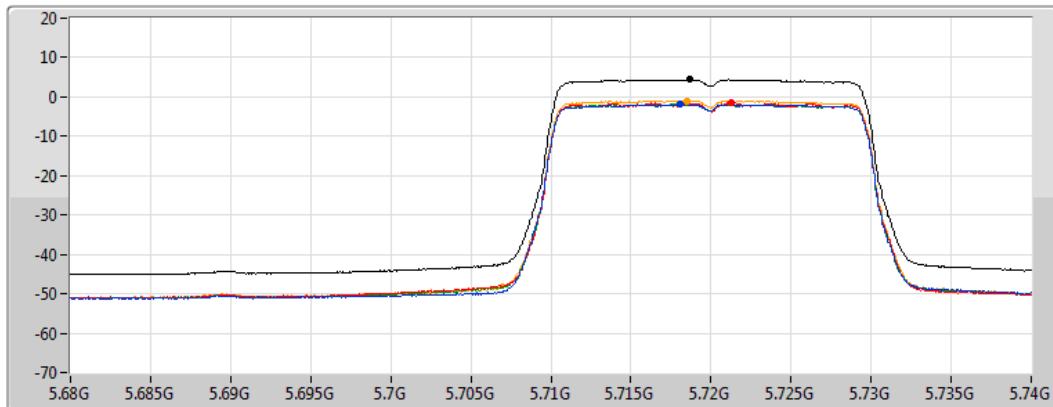

Sum

Port 1

Port 2

Port 3

Port 4

Sum	PD	Port 1	Port 2	Port 3	Port 4
(dBm/RBW)	(dBm/RBW)	(dBm/RBW)	(dBm/RBW)	(dBm/RBW)	(dBm/RBW)
4.38	4.38	-1.89	-1.54	-1.87	-0.96