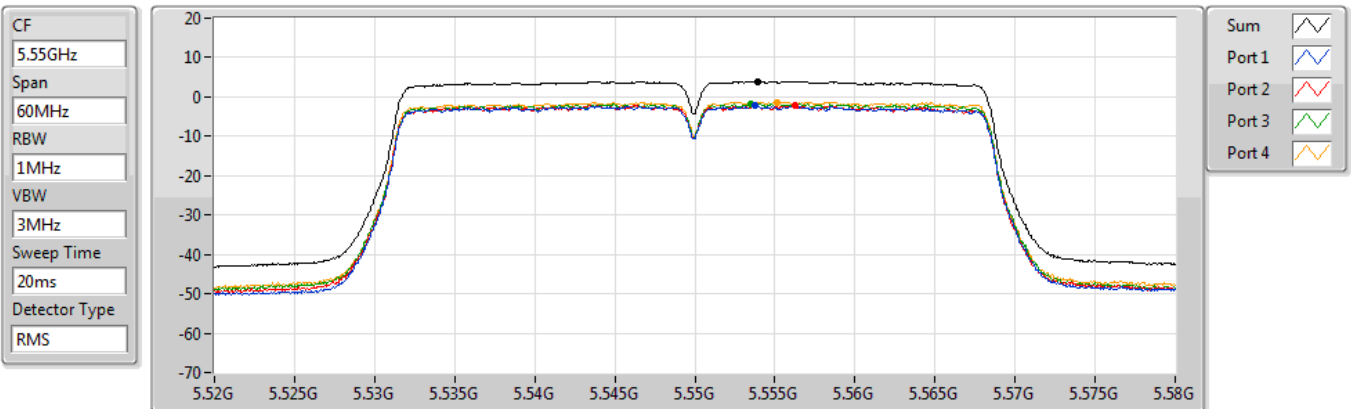

802.11n HT40_Nss1,(MCS0)_4TX

PSD

5550MHz

29/12/2020

Sum	PD	Port 1	Port 2	Port 3	Port 4
(dBm/RBW)	(dBm/RBW)	(dBm/RBW)	(dBm/RBW)	(dBm/RBW)	(dBm/RBW)
4.00	4.00	-2.23	-2.08	-1.67	-1.27