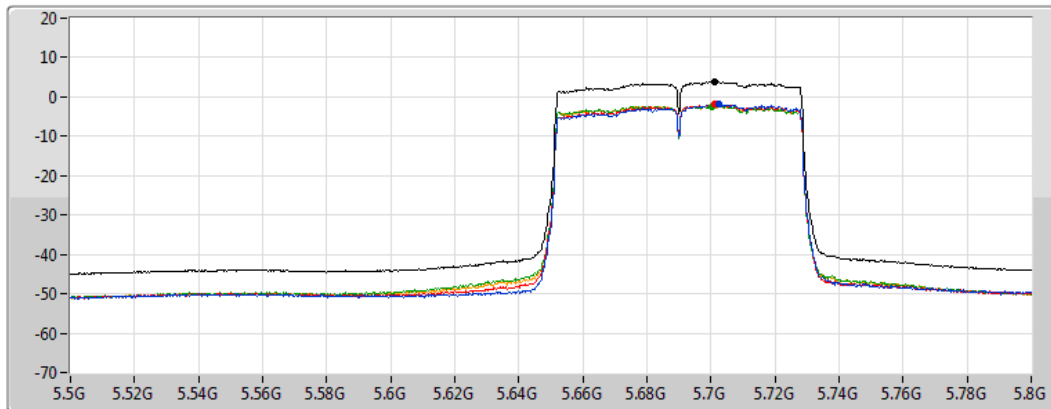

802.11ac VHT80_Nss1,(MCS0)_4TX

PSD

5690MHz Straddle 5.47-5.725GHz

29/12/2020

CF
5.65GHz
Span
300MHz
RBW
1MHz
VBW
3MHz
Sweep Time
20ms
Detector Type
RMS

Sum
Port 1
Port 2
Port 3
Port 4

Sum	PD	Port 1	Port 2	Port 3	Port 4
(dBm/RBW)	(dBm/RBW)	(dBm/RBW)	(dBm/RBW)	(dBm/RBW)	(dBm/RBW)
3.84	3.84	-1.95	-1.72	-2.36	-2.09