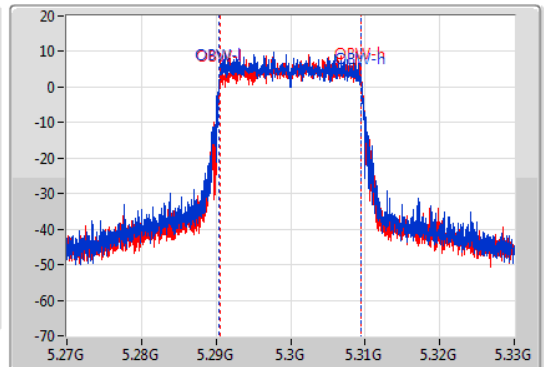

EBW

5300MHz

13/01/2021

CF  
5.3GHz  
Span  
60MHz  
RBW  
300kHz  
VBW  
1MHz  
Sweep Time  
100ms  
Detector Type  
Peak

CF  
5.3GHz  
Span  
60MHz  
RBW  
300kHz  
VBW  
1MHz  
Sweep Time  
100ms  
Detector Type  
Sample