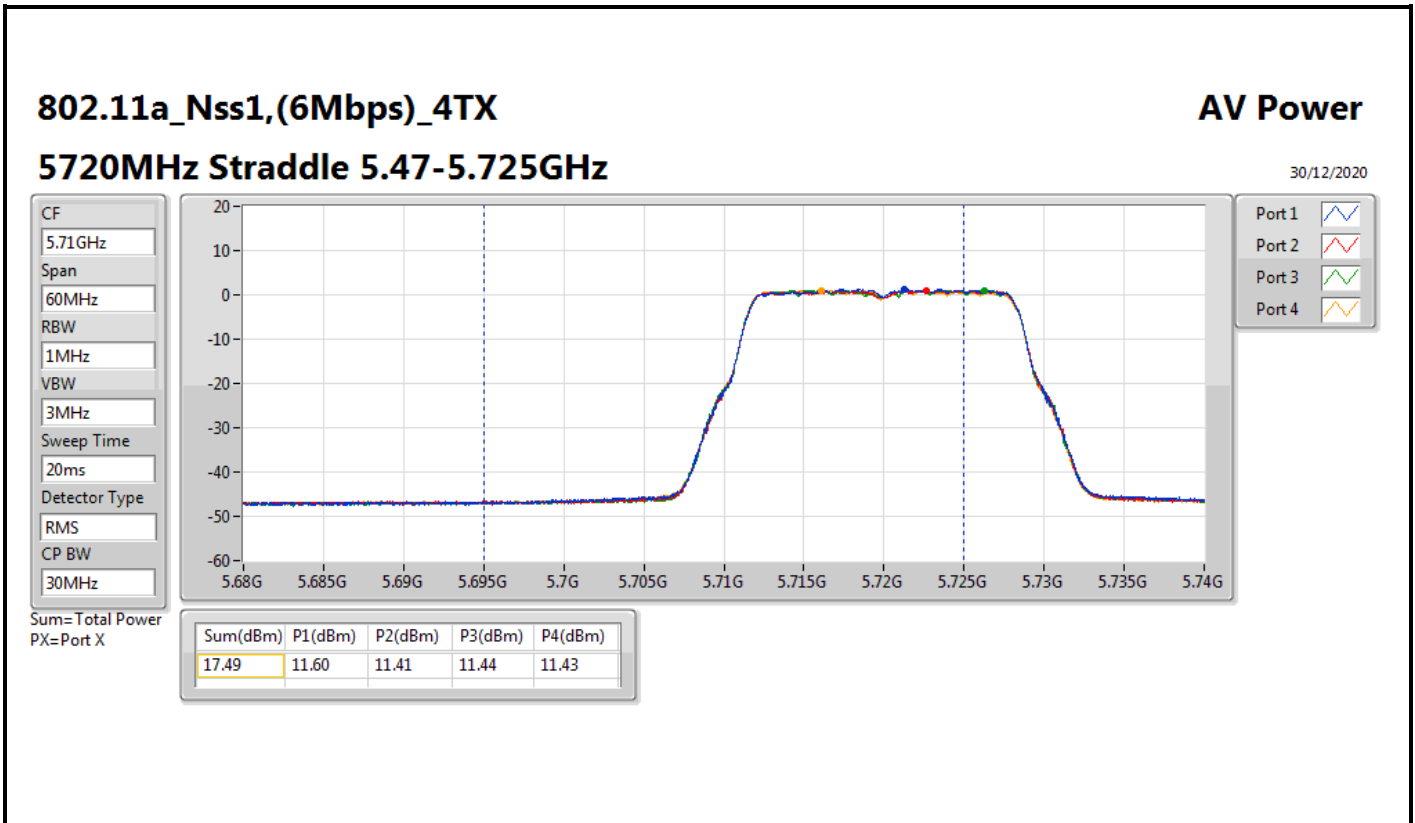

DG = Directional Gain; Port X = Port X output power

802.11n HT40\_Nss1,(MCS0)\_4TX

AV Power

5710MHz Straddle 5.47-5.725GHz

30/12/2020

CF  
5.69GHz

Span  
140MHz

RBW  
1MHz