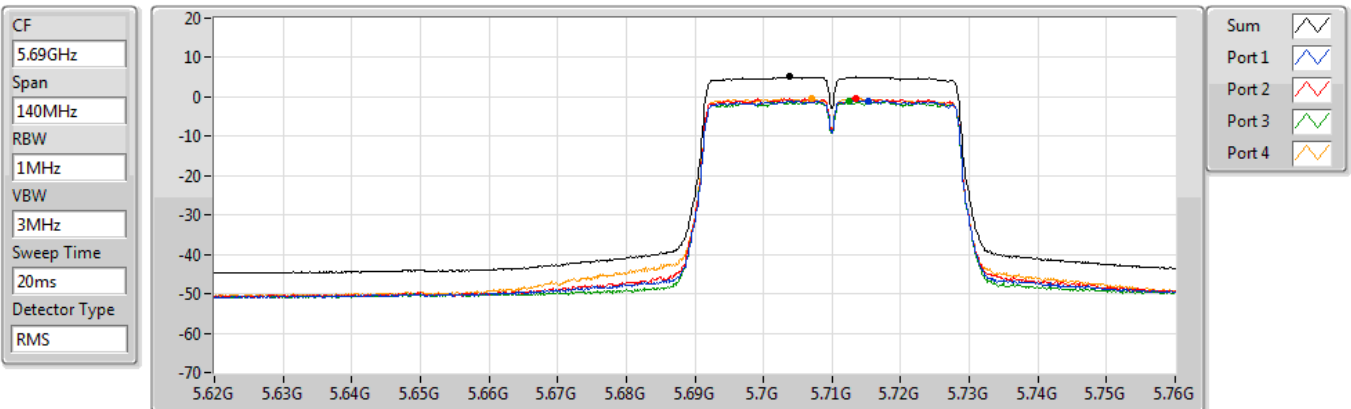

802.11n HT40_Nss1,(MCS0)_4TX

PSD

5710MHz Straddle 5.47-5.725GHz

30/12/2020

Sum	PD	Port 1	Port 2	Port 3	Port 4
(dBm/RBW)	(dBm/RBW)	(dBm/RBW)	(dBm/RBW)	(dBm/RBW)	(dBm/RBW)
5.17	5.17	-0.94	-0.26	-1.05	-0.34