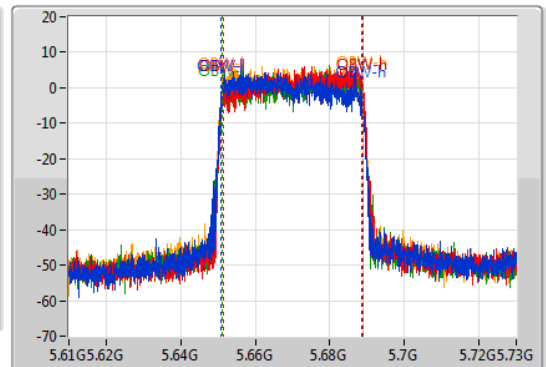

802.11ax HEW40-BF\_Nss1,(MCS0)\_4TX

EBW

5670MHz

06/01/2021

CF: 5.67GHz  
 Span: 120MHz  
 RBW: 500kHz  
 VBW: 2MHz  
 Sweep Time: 100ms  
 Detector Type: Peak

CF: 5.67GHz  
 Span: 120MHz  
 RBW: 1MHz  
 VBW: 3MHz  
 Sweep Time: 100ms  
 Detector Type: Sample