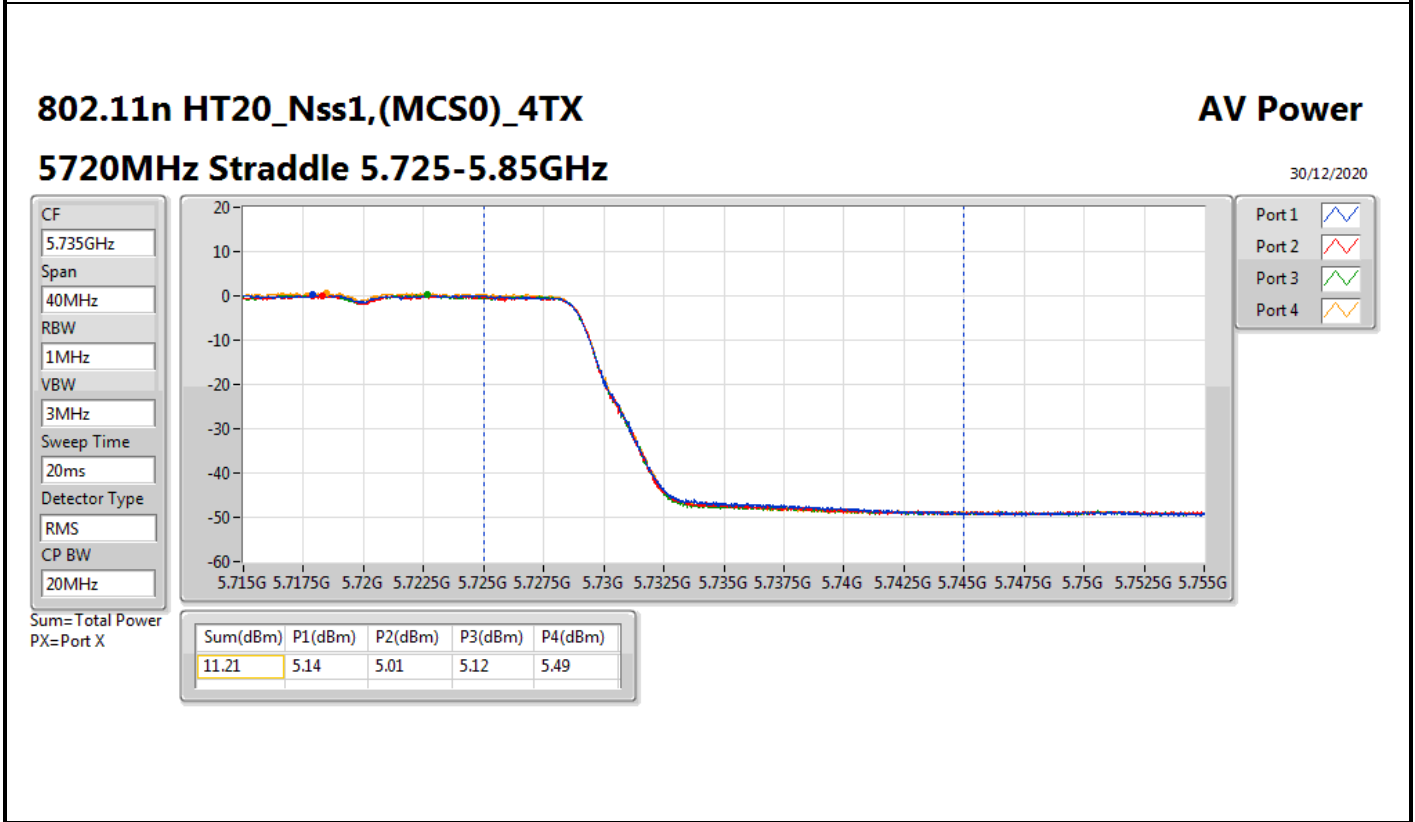

DG = Directional Gain; Port X = Port X output power

802.11n HT40\_Nss1,(MCS0)\_4TX

AV Power

5710MHz Straddle 5.47-5.725GHz

30/12/2020

CF  
5.69GHz

Span  
140MHz

RBW  
1MHz