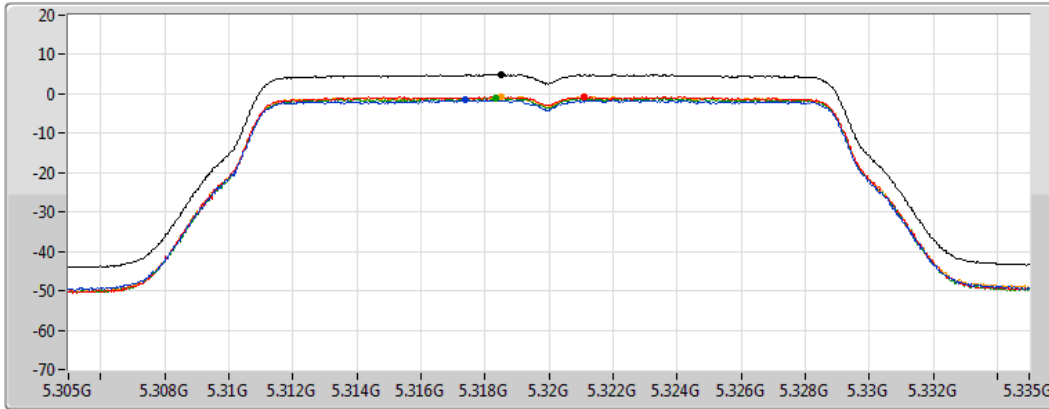

802.11n HT20_Nss1,(MCS0)_4TX

PSD

5320MHz

30/12/2020

CF
5.32GHz

Span
30MHz

RBW
1MHz

VBW
3MHz

Sweep Time
20ms

Detector Type
RMS

Sum

Port 1

Port 2

Port 3

Port 4

Sum	PD	Port 1	Port 2	Port 3	Port 4
(dBm/RBW)	(dBm/RBW)	(dBm/RBW)	(dBm/RBW)	(dBm/RBW)	(dBm/RBW)
4.88	4.88	-1.40	-0.70	-1.07	-0.72