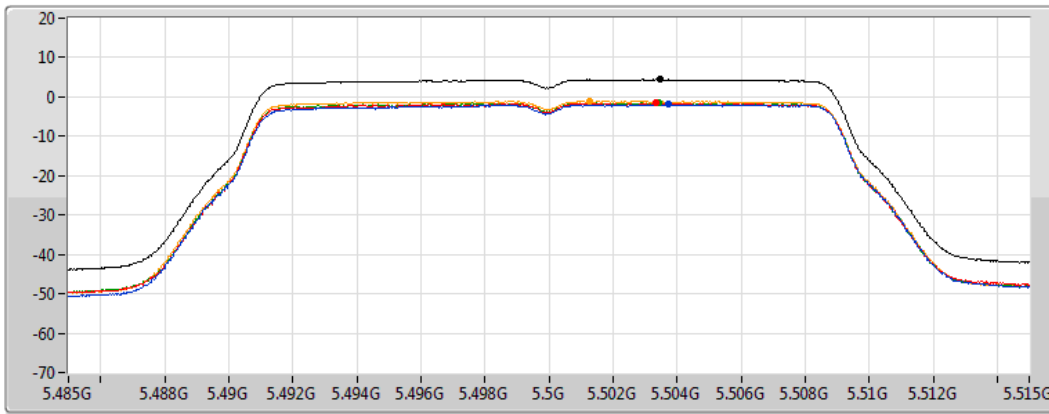

802.11n HT20_Nss1,(MCS0)_4TX

5500MHz

PSD

29/12/2020

CF
5.5GHz

Span
30MHz

RBW
1MHz

VBW
3MHz

Sweep Time
20ms

Detector Type
RMS

Sum

Port 1

Port 2

Port 3

Port 4

Sum	PD	Port 1	Port 2	Port 3	Port 4
(dBm/RBW)	(dBm/RBW)	(dBm/RBW)	(dBm/RBW)	(dBm/RBW)	(dBm/RBW)
4.42	4.42	-1.86	-1.61	-1.47	-1.03