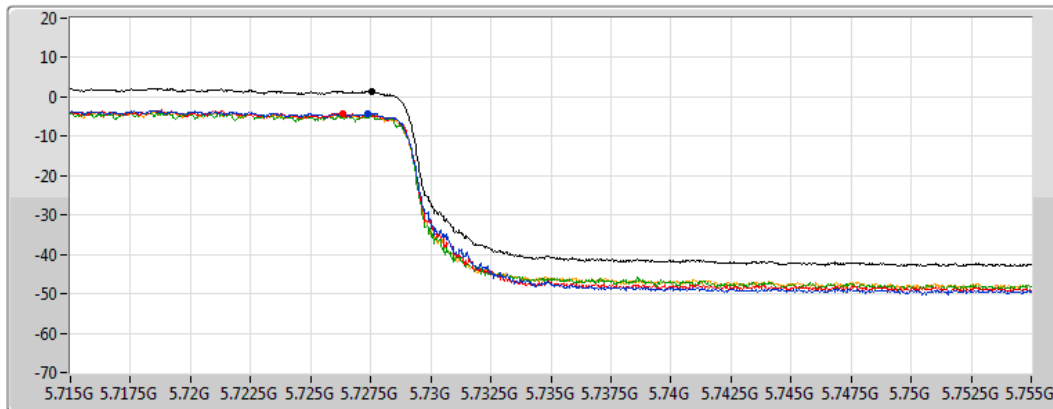

29/12/2020

CF  
5.735GHz

Span  
40MHz

RBW  
500kHz

VBW  
3MHz

Sweep Time  
20ms

Detector Type  
RMS

Sum 