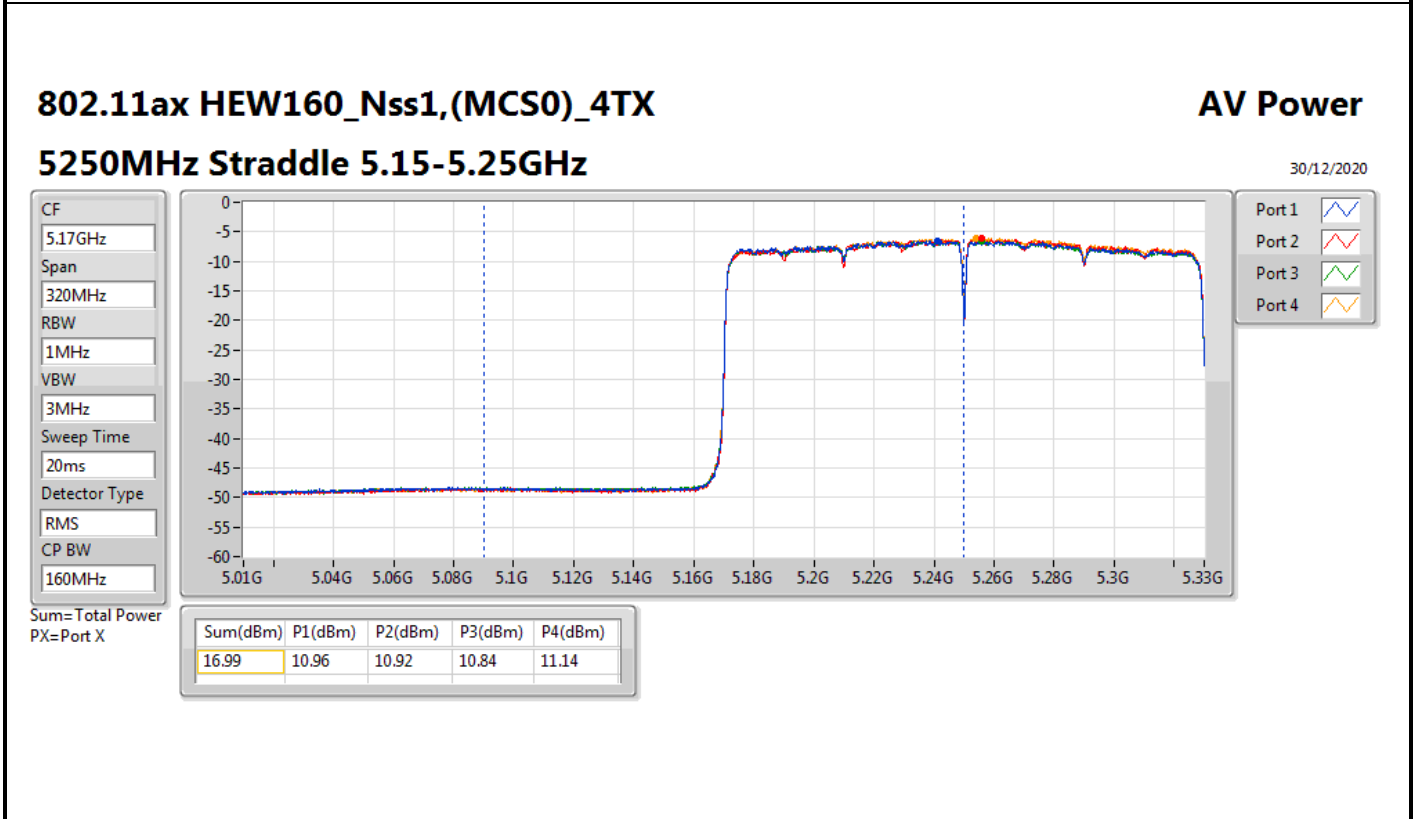

Summary

Mode	Total Power (dBm)	Total Power (W)	EIRP (dBm)	EIRP (W)
5.25-5.35GHz	-	-	-	-
802.11a_Nss1,(6Mbps)_2TX	20.55	0.11350	26.75	0.47315
802.11n HT20_Nss1,(MCS0)_2TX	21.10	0.12882	27.30	0.53703
802.11n HT40_Nss1,(MCS0)_2TX	21.80	0.15136	28.00	0.63096
802.11ac VHT20_Nss1,(MCS0)_2TX	21.10	0.12882	27.30	0.53703
802.11ac VHT40_Nss1,(MCS0)_2TX	21.90	0.15488	28.10	0.64565
802.11ac VHT80_Nss1,(MCS0)_2TX	17.48	0.05598	23.68	0.23335
802.11ax HEW20_Nss1,(MCS0)_2TX	21.32	0.13552	27.52	0.56494
802.11ax HEW40_Nss1,(MCS0)_2TX	21.92	0.15560	28.12	0.64863
802.11ax HEW80_Nss1,(MCS0)_2TX	17.74	0.05943	23.94	0.24774
5.47-5.725GHz	-	-	-	-
802.11a_Nss1,(6Mbps)_2TX	20.06	0.10139	26.26	0.42267
802.11n HT20_Nss1,(MCS0)_2TX	21.18	0.13122	27.38	0.54702
802.11n HT40_Nss1,(MCS0)_2TX	22.94	0.19679	29.14	0.82035
802.11ac VHT20_Nss1,(MCS0)_2TX	21.29	0.13459	27.49	0.56105
802.11ac VHT40_Nss1,(MCS0)_2TX	23.06	0.20230	29.26	0.84333
802.11ac VHT80_Nss1,(MCS0)_2TX	23.15	0.20654	29.35	0.86099
802.11ax HEW20_Nss1,(MCS0)_2TX	21.37	0.13709	27.57	0.57148
802.11ax HEW40_Nss1,(MCS0)_2TX	23.18	0.20797	29.38	0.86696
802.11ax HEW80_Nss1,(MCS0)_2TX	23.27	0.21232	29.47	0.88512
5.725-5.85GHz	-	-	-	-
802.11a_Nss1,(6Mbps)_2TX	13.64	0.02312	19.84	0.09638
802.11n HT20_Nss1,(MCS0)_2TX	14.25	0.02661	20.45	0.11092
802.11n HT40_Nss1,(MCS0)_2TX	12.59	0.01816	18.79	0.07568
802.11ac VHT20_Nss1,(MCS0)_2TX	14.30	0.02692	20.50	0.11220
802.11ac VHT40_Nss1,(MCS0)_2TX	12.69	0.01858	18.89	0.07745
802.11ac VHT80_Nss1,(MCS0)_2TX	9.07	0.00807	15.27	0.03365
802.11ax HEW20_Nss1,(MCS0)_2TX	14.90	0.03090	21.10	0.12882
802.11ax HEW40_Nss1,(MCS0)_2TX	13.36	0.02168	19.56	0.09036
802.11ax HEW80_Nss1,(MCS0)_2TX	9.88	0.00973	16.08	0.04055