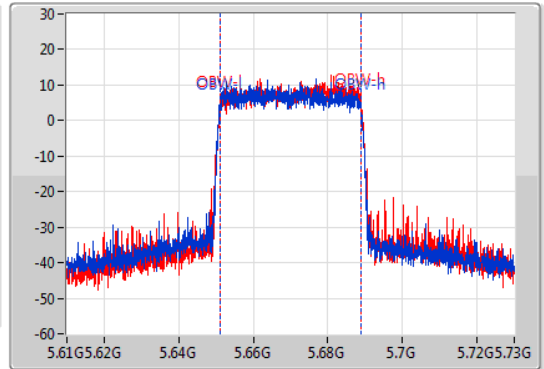

EBW

5670MHz

13/01/2021

CF: 5.67GHz  
 Span: 120MHz  
 RBW: 500kHz  
 VBW: 2MHz  
 Sweep Time: 100ms  
 Detector Type: Peak

CF: 5.67GHz  
 Span: 120MHz  
 RBW: 1MHz  
 VBW: 3MHz  
 Sweep Time: 100ms  
 Detector Type: Sample