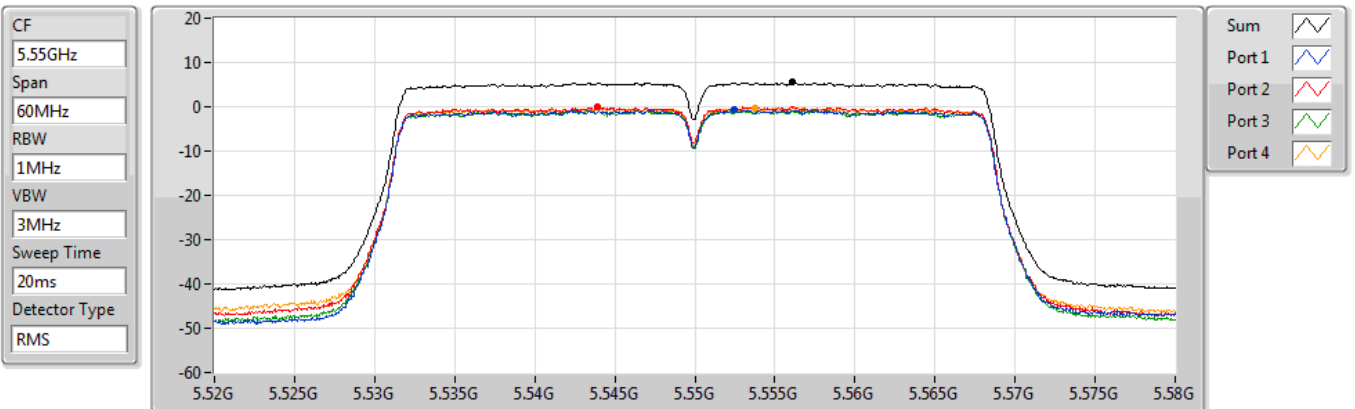

PSD

5510MHz

30/12/2020

Sum	PD	Port 1	Port 2	Port 3	Port 4
(dBm/RBW)	(dBm/RBW)	(dBm/RBW)	(dBm/RBW)	(dBm/RBW)	(dBm/RBW)
4.97	4.97	-1.15	-0.59	-1.28	-0.54

802.11n HT40\_Nss1,(MCS0)\_4TX

PSD

5550MHz

30/12/2020