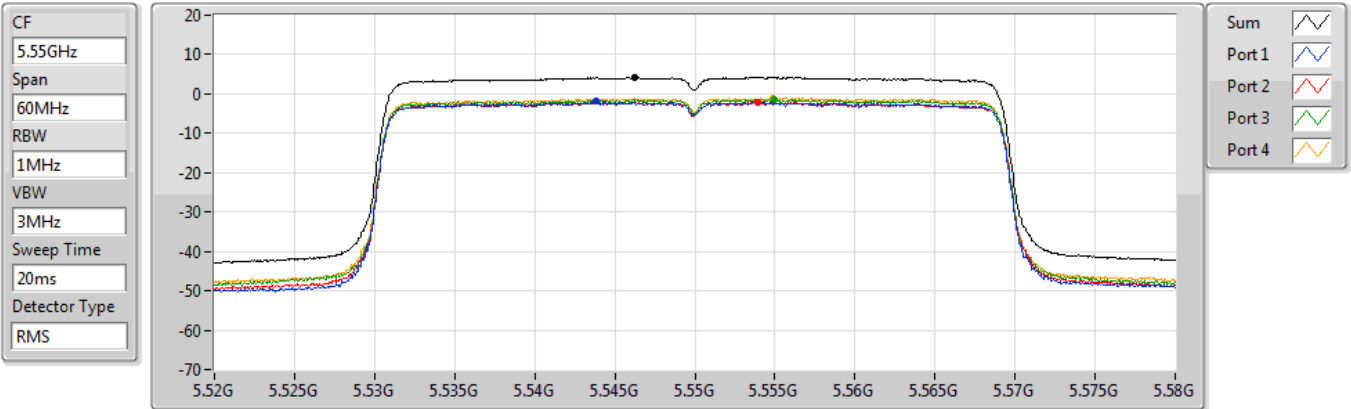

802.11ax HEW40_Nss1,(MCS0)_4TX

PSD

5550MHz

29/12/2020

Sum	PD	Port 1	Port 2	Port 3	Port 4
(dBm/RBW)	(dBm/RBW)	(dBm/RBW)	(dBm/RBW)	(dBm/RBW)	(dBm/RBW)
4.23	4.23	-1.97	-2.12	-1.50	-1.08