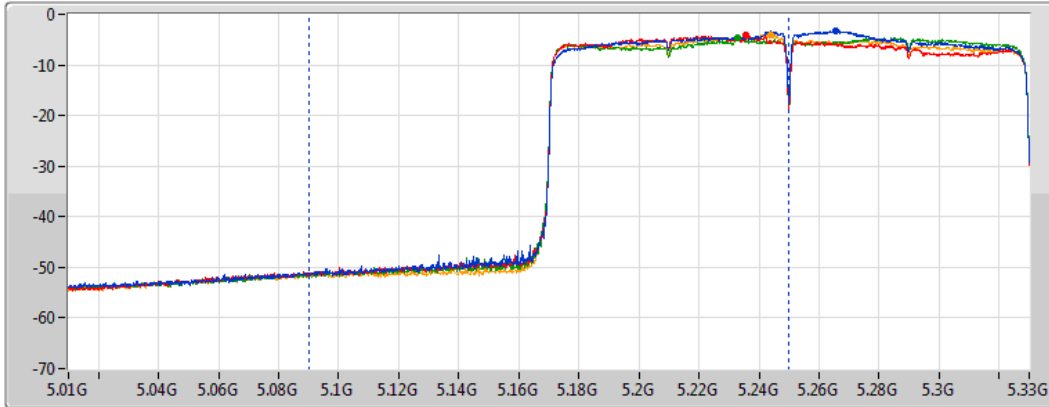

DG = Directional Gain; Port X = Port X output power

802.11ax HEW160-BF\_Nss1,(MCS0)\_4TX

AV Power

5250MHz Straddle 5.15-5.25GHz

08/01/2021

CF  
5.17GHz  
Span  
320MHz  
RBW  
1MHz  
VBW  
3MHz  
Sweep Time  
20ms  
Detector Type  
RMS  
CP BW  
160MHz