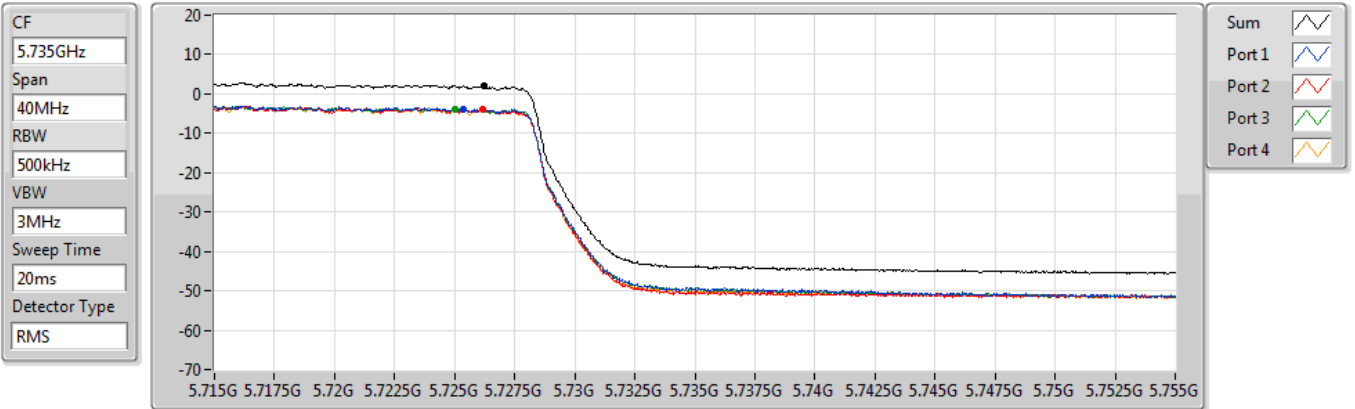

802.11n HT40_Nss1,(MCS0)_4TX

PSD

5710MHz Straddle 5.725-5.85GHz

29/12/2020

Sum	PD	Port 1	Port 2	Port 3	Port 4
(dBm/RBW)	(dBm/RBW)	(dBm/RBW)	(dBm/RBW)	(dBm/RBW)	(dBm/RBW)
1.95	1.95	-3.75	-3.81	-3.81	-4.04