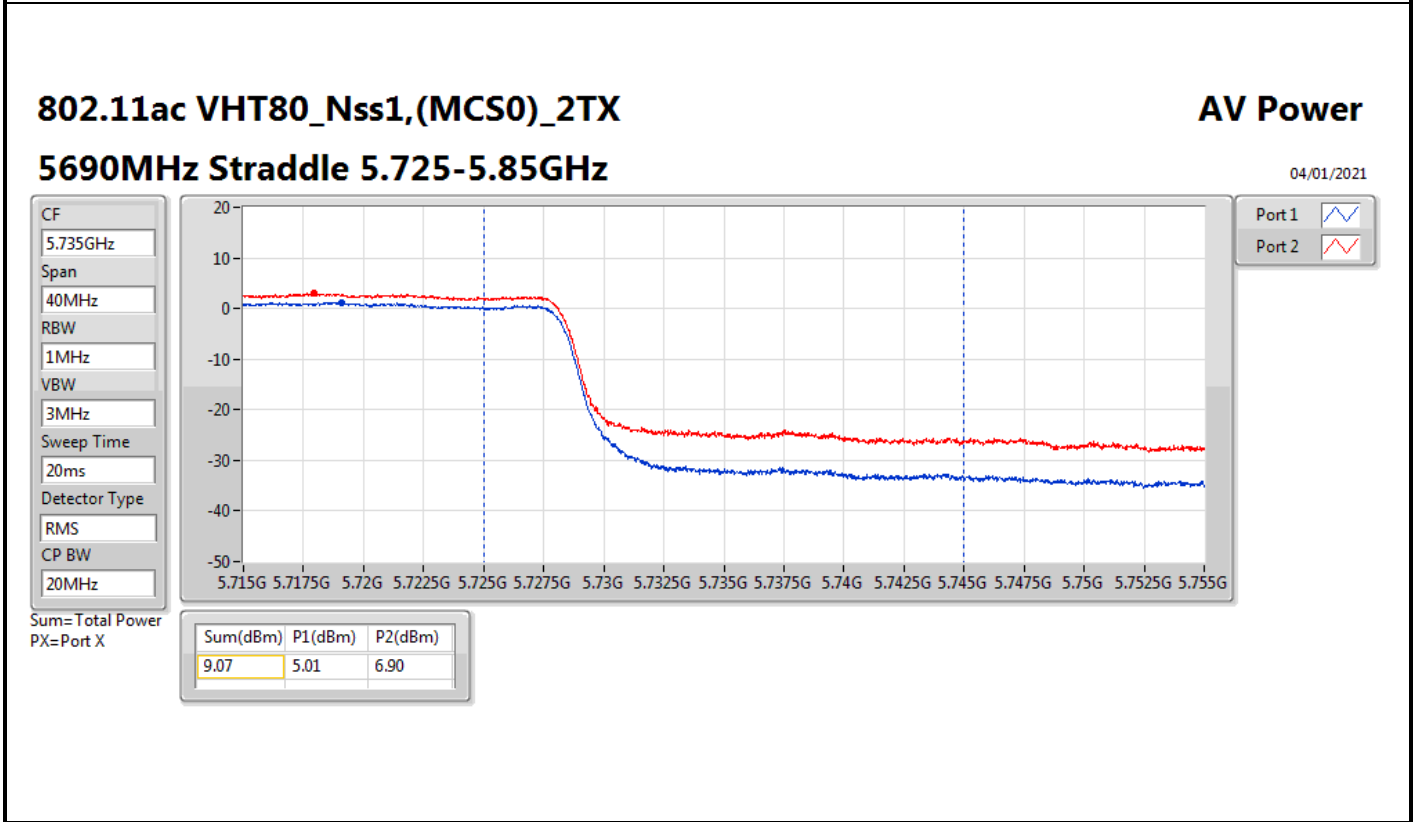

DG = Directional Gain; Port X = Port X output power

Summary

Mode	Total Power (dBm)	Total Power (W)	EIRP (dBm)	EIRP (W)
5.47-5.725GHz	-	-	-	-
802.11ax HEW20-BF_Nss1,(MCS0)_4TX	17.63	0.05794	29.98	0.99541
802.11ax HEW40-BF_Nss1,(MCS0)_4TX	17.59	0.05741	29.94	0.98628
802.11ax HEW80-BF_Nss1,(MCS0)_4TX	17.47	0.05585	29.82	0.95940
802.11ax HEW160-BF_Nss1,(MCS0)_4TX	17.31	0.05383	29.66	0.92470
5.725-5.85GHz	-	-	-	-
802.11ax HEW20-BF_Nss1,(MCS0)_4TX	11.56	0.01432	23.91	0.24604
802.11ax HEW40-BF_Nss1,(MCS0)_4TX	8.13	0.00650	20.48	0.11169
802.11ax HEW80-BF_Nss1,(MCS0)_4TX	4.70	0.00295	17.05	0.05070