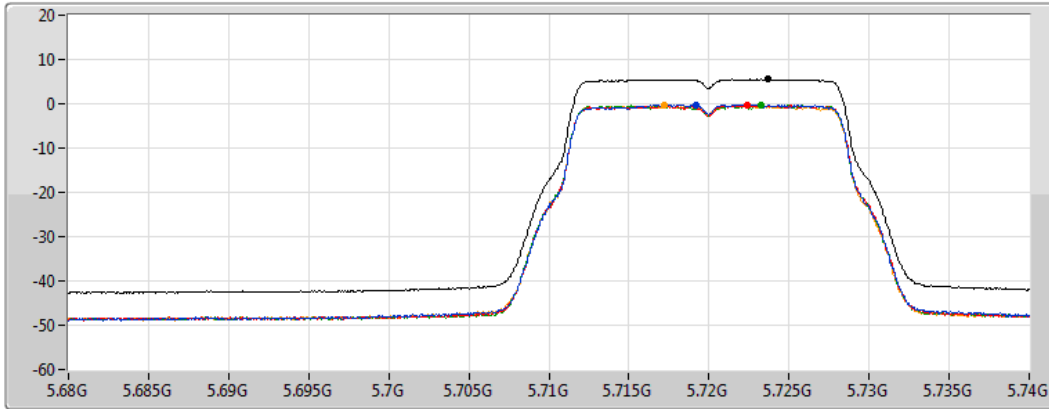

802.11a_Nss1,(6Mbps)_4TX

5720MHz Straddle 5.47-5.725GHz

PSD

30/12/2020

CF
5.71GHz

Span
60MHz

RBW
1MHz

VBW
3MHz

Sweep Time
20ms

Detector Type
RMS

Sum

Port 1

Port 2

Port 3

Port 4

Sum	PD	Port 1	Port 2	Port 3	Port 4
(dBm/RBW)	(dBm/RBW)	(dBm/RBW)	(dBm/RBW)	(dBm/RBW)	(dBm/RBW)
5.52	5.52	-0.17	-0.35	-0.36	-0.46