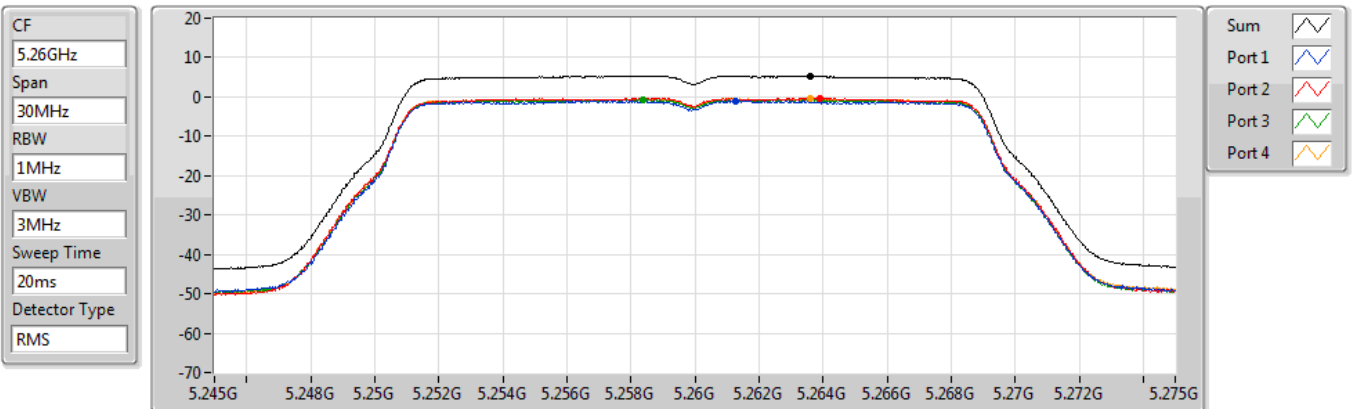

802.11ac VHT20_Nss1,(MCS0)_4TX

5260MHz

PSD

30/12/2020

Sum	PD	Port 1	Port 2	Port 3	Port 4
(dBm/RBW)	(dBm/RBW)	(dBm/RBW)	(dBm/RBW)	(dBm/RBW)	(dBm/RBW)
5.29	5.29	-1.03	-0.30	-0.66	-0.42