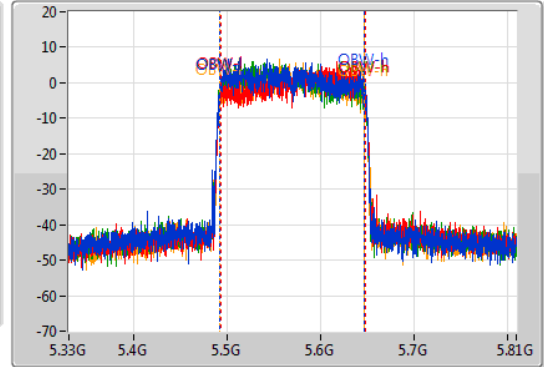

802.11ax HEW160-BF\_Nss1,(MCS0)\_4TX

EBW

5570MHz

08/01/2021

CF  
5.57GHz  
Span  
480MHz  
RBW  
2MHz  
VBW  
8MHz  
Sweep Time  
100ms  
Detector Type  
Peak

CF  
5.57GHz  
Span  
480MHz  
RBW  
3MHz  
VBW  
8MHz  
Sweep Time  
100ms  
Detector Type  
Sample