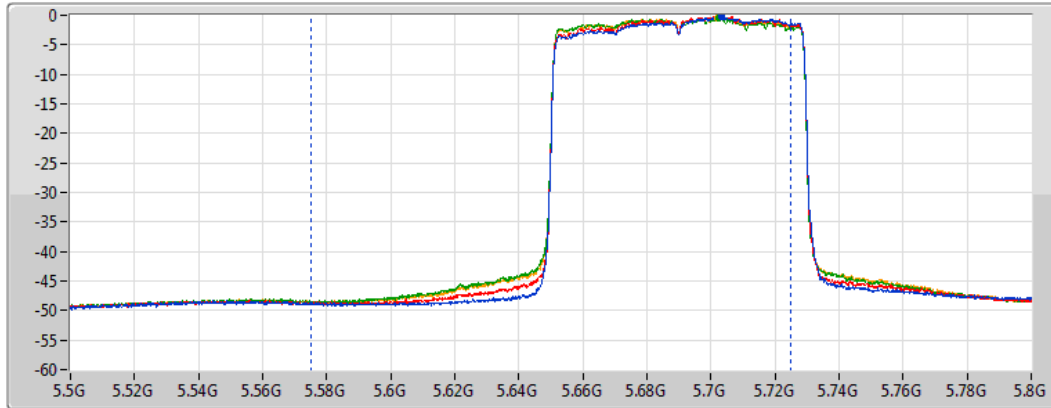

802.11ax HEW80_Nss1,(MCS0)_4TX

AV Power

5690MHz Straddle 5.47-5.725GHz

29/12/2020

CF
5.65GHz

Span
300MHz

RBW
1MHz

VBW
3MHz

Sweep Time
20ms

Detector Type
RMS

CP BW
150MHz

Port 1

Port 2

Port 3

Port 4

Sum=Total Power
PX=Port X

Sum(dBm)	P1(dBm)	P2(dBm)	P3(dBm)	P4(dBm)
22.92	16.75	16.91	16.91	17.03

802.11ax HEW80_Nss1,(MCS0)_4TX

AV Power

5690MHz Straddle 5.725-5.85GHz

29/12/2020

CF
5.735GHz

Span
40MHz

RBW
1MHz

VBW
3MHz

Sweep Time
20ms

Detector Type
RMS

CP BW
20MHz