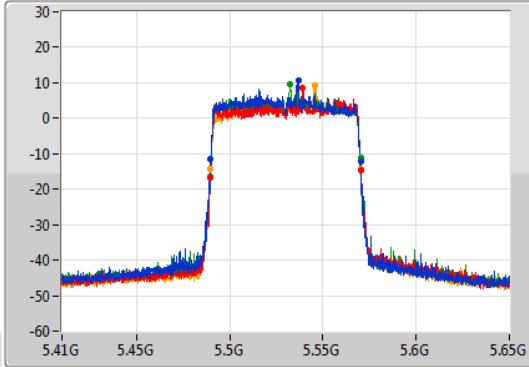

802.11ax HEW80-BF_Nss1,(MCS0)_4TX

EBW

5530MHz

08/01/2021

CF
5.53GHz
Span
240MHz
RBW
1MHz
VBW
3MHz
Sweep Time
100ms
Detector Type
Peak

CF
5.53GHz
Span
240MHz
RBW
2MHz
VBW
8MHz
Sweep Time
100ms
Detector Type
Sample