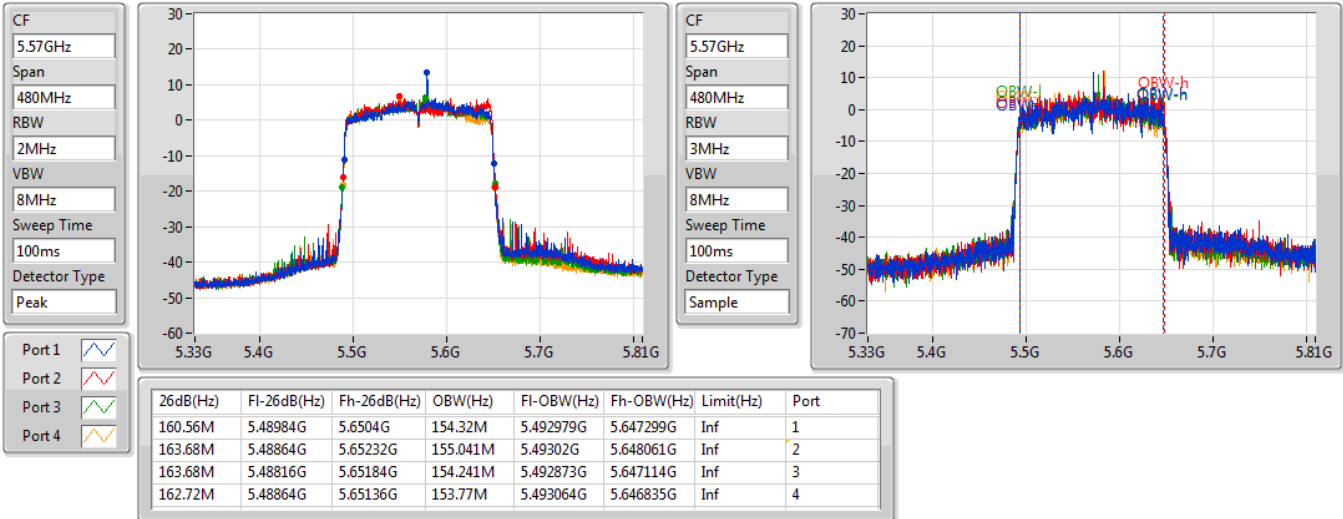

802.11ax HEW80-BF\_Nss1,(MCS0)\_4TX

EBW

5690MHz Straddle 5.725-5.85GHz

07/01/2021

CF  
5.74GHz  
Span  
30MHz  
RBW  
100kHz  
VBW  
300kHz  
Sweep Time  
100ms  
Detector Type  
Peak

CF  
5.74GHz  
Span  
30MHz  
RBW  
100kHz  
VBW  
300kHz  
Sweep Time  
100ms  
Detector Type  
Sample

802.11ax HEW160-BF\_Nss1,(MCS0)\_4TX

EBW

5570MHz

07/01/2021

Summary

Mode	Max-N dB (Hz)	Max-OBW (Hz)	ITU-Code	Min-N dB (Hz)	Min-OBW (Hz)
5.15-5.25GHz	-	-	-	-	-
802.11ax HEW160-BF_Nss1,(MCS0)_4TX	82.08M	78.303M	78M3D1D	80.52M	77.865M
5.25-5.35GHz	-	-	-	-	-
802.11ax HEW20-BF_Nss1,(MCS0)_4TX	21.78M	19.044M	19M0D1D	21.48M	18.963M
802.11ax HEW40-BF_Nss1,(MCS0)_4TX	40.2M	37.831M	37M8D1D	39.9M	37.678M
802.11ax HEW80-BF_Nss1,(MCS0)_4TX	81.36M	77.612M	77M6D1D	80.28M	76.88M
802.11ax HEW160-BF_Nss1,(MCS0)_4TX	82.32M	78.224M	78M2D1D	81.72M	77.508M
5.47-5.725GHz	-	-	-	-	-
802.11ax HEW20-BF_Nss1,(MCS0)_4TX	21.81M	19.026M	19M0D1D	15.758M	14.529M
802.11ax HEW40-BF_Nss1,(MCS0)_4TX	40.26M	37.84M	37M8D1D	35.1M	33.799M
802.11ax HEW80-BF_Nss1,(MCS0)_4TX	81.84M	77.632M	77M6D1D	75.299M	73.108M
802.11ax HEW160-BF_Nss1,(MCS0)_4TX	163.68M	155.459M	155MD1D	162M	154.483M
5.725-5.85GHz	-	-	-	-	-
802.11ax HEW20-BF_Nss1,(MCS0)_4TX	4.5M	4.541M	4M54D1D	4.38M	4.511M
802.11ax HEW40-BF_Nss1,(MCS0)_4TX	3.96M	4.025M	4M03D1D	3.885M	4.005M
802.11ax HEW80-BF_Nss1,(MCS0)_4TX	3.96M	4.034M	4M03D1D	3.795M	4.019M