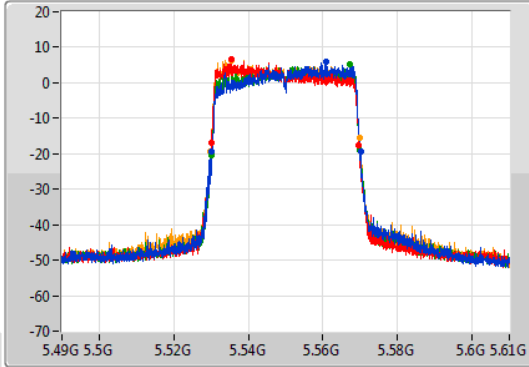

802.11ax HEW40-BF_Nss1,(MCS0)_4TX

EBW

5550MHz

06/01/2021

CF: 5.55GHz
Span: 120MHz
RBW: 500kHz
VBW: 2MHz
Sweep Time: 100ms
Detector Type: Peak

CF: 5.55GHz
Span: 120MHz
RBW: 1MHz
VBW: 3MHz
Sweep Time: 100ms
Detector Type: Sample