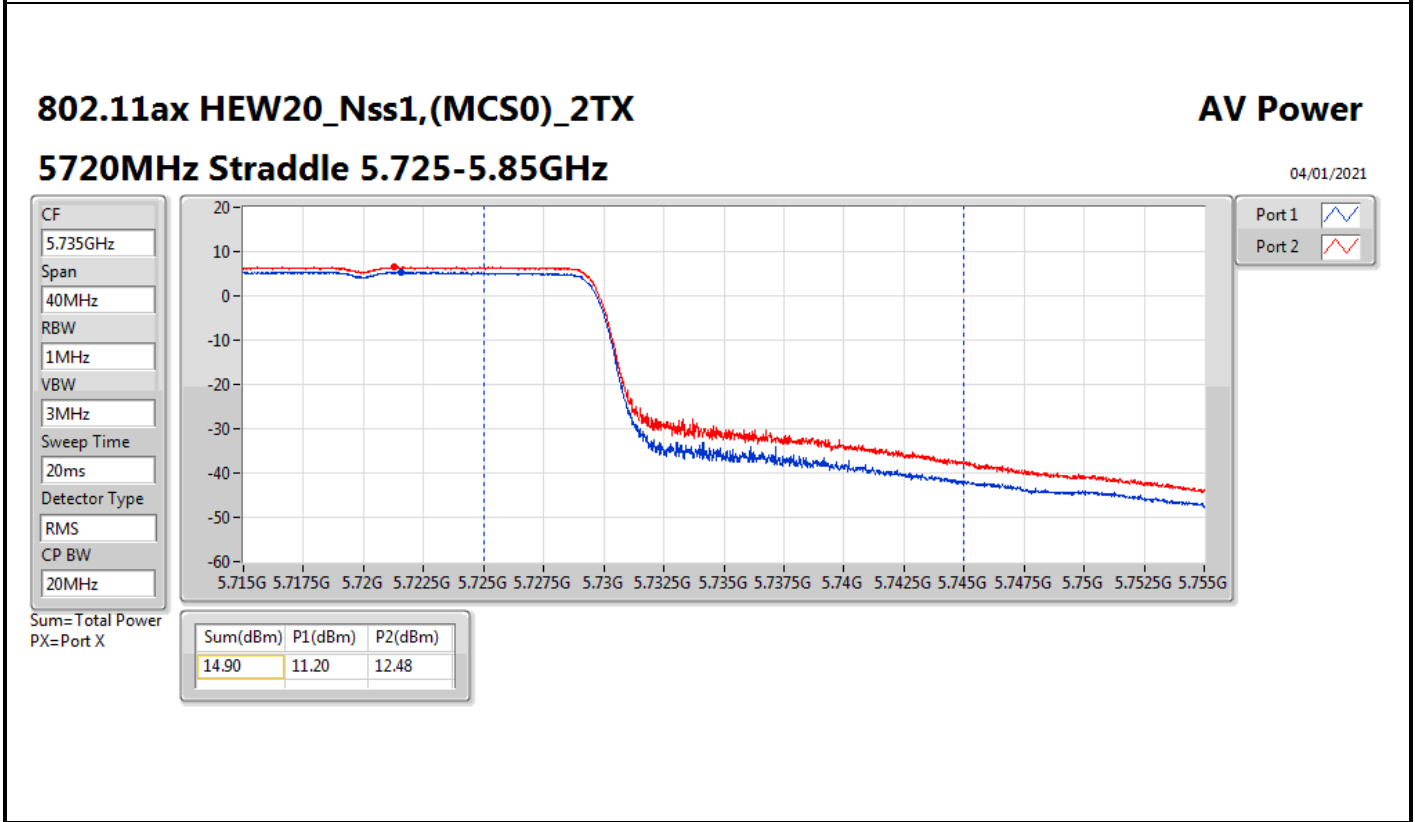

DG = Directional Gain; Port X = Port X output power

Summary

Mode	Total Power (dBm)	Total Power (W)	EIRP (dBm)	EIRP (W)
5.47-5.725GHz	-	-	-	-
802.11ax HEW20-BF_Nss1,(MCS0)_4TX	17.63	0.05794	29.98	0.99541
802.11ax HEW40-BF_Nss1,(MCS0)_4TX	17.59	0.05741	29.94	0.98628
802.11ax HEW80-BF_Nss1,(MCS0)_4TX	17.47	0.05585	29.82	0.95940
802.11ax HEW160-BF_Nss1,(MCS0)_4TX	17.31	0.05383	29.66	0.92470
5.725-5.85GHz	-	-	-	-
802.11ax HEW20-BF_Nss1,(MCS0)_4TX	11.56	0.01432	23.91	0.24604
802.11ax HEW40-BF_Nss1,(MCS0)_4TX	8.13	0.00650	20.48	0.11169
802.11ax HEW80-BF_Nss1,(MCS0)_4TX	4.70	0.00295	17.05	0.05070