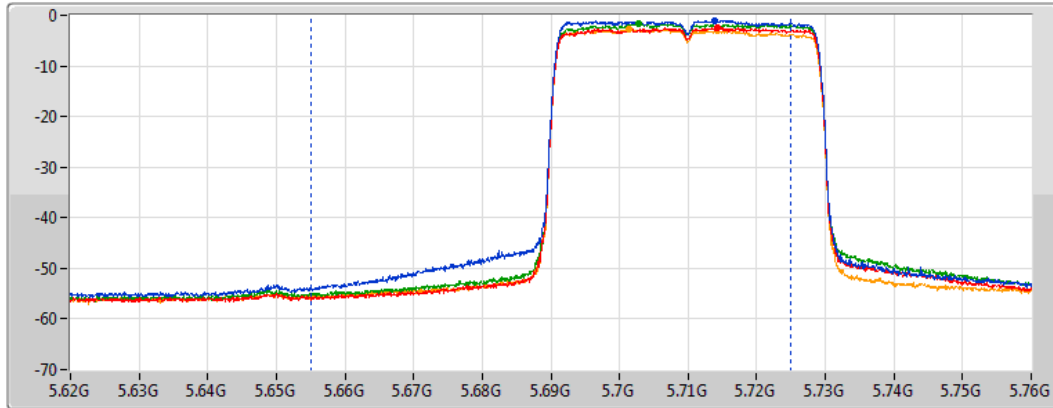

802.11ax HEW40-BF_Nss1,(MCS0)_4TX

AV Power

5710MHz Straddle 5.47-5.725GHz

08/01/2021

CF
5.69GHz

Span
140MHz

RBW
1MHz

VBW
3MHz

Sweep Time
20ms

Detector Type
RMS

CP BW
70MHz

Port 1

Port 2

Port 3

Port 4

Sum= Total Power
PX=Port X

Sum(dBm)	P1(dBm)	P2(dBm)	P3(dBm)	P4(dBm)
18.51	13.41	11.96	12.74	11.61

802.11ax HEW40-BF_Nss1,(MCS0)_4TX

AV Power

5710MHz Straddle 5.725-5.85GHz

08/01/2021

CF
5.735GHz

Span
40MHz

RBW
1MHz

VBW
3MHz

Sweep Time
20ms

Detector Type
RMS

CP BW
20MHz