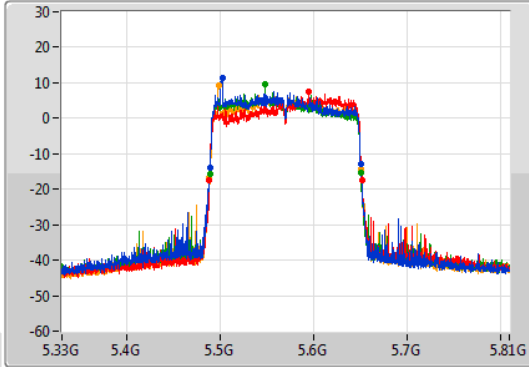

802.11ax HEW160-BF_Nss1,(MCS0)_4TX

EBW

5570MHz

08/01/2021

CF
5.57GHz
Span
480MHz
RBW
2MHz
VBW
8MHz
Sweep Time
100ms
Detector Type
Peak

CF
5.57GHz
Span
480MHz
RBW
3MHz
VBW
8MHz
Sweep Time
100ms
Detector Type
Sample