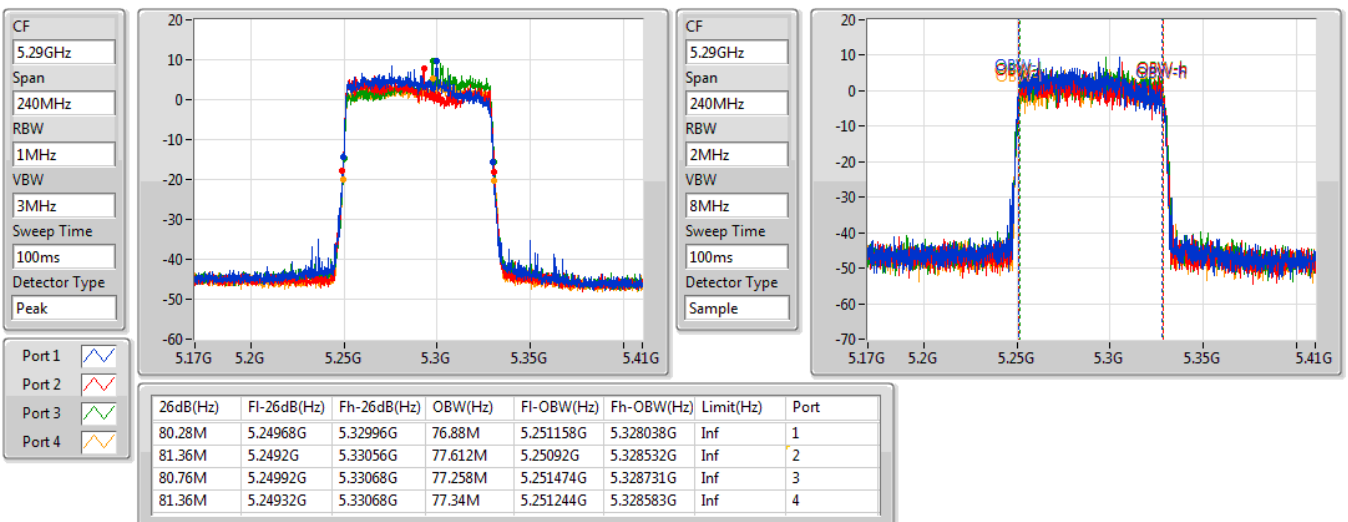

802.11ax HEW40-BF\_Nss1,(MCS0)\_4TX

EBW

5710MHz Straddle 5.725-5.85GHz

08/01/2021

802.11ax HEW80-BF\_Nss1,(MCS0)\_4TX

EBW

5290MHz

08/01/2021