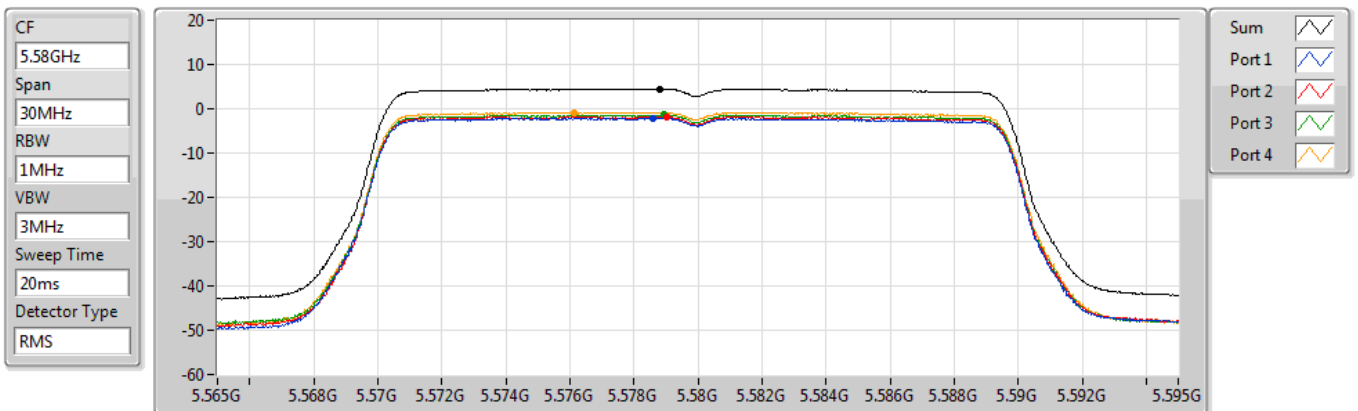

802.11ax HEW20_Nss1,(MCS0)_4TX

PSD

5580MHz

29/12/2020

Sum	PD	Port 1	Port 2	Port 3	Port 4
(dBm/RBW)	(dBm/RBW)	(dBm/RBW)	(dBm/RBW)	(dBm/RBW)	(dBm/RBW)
4.44	4.44	-2.07	-1.76	-1.38	-0.81