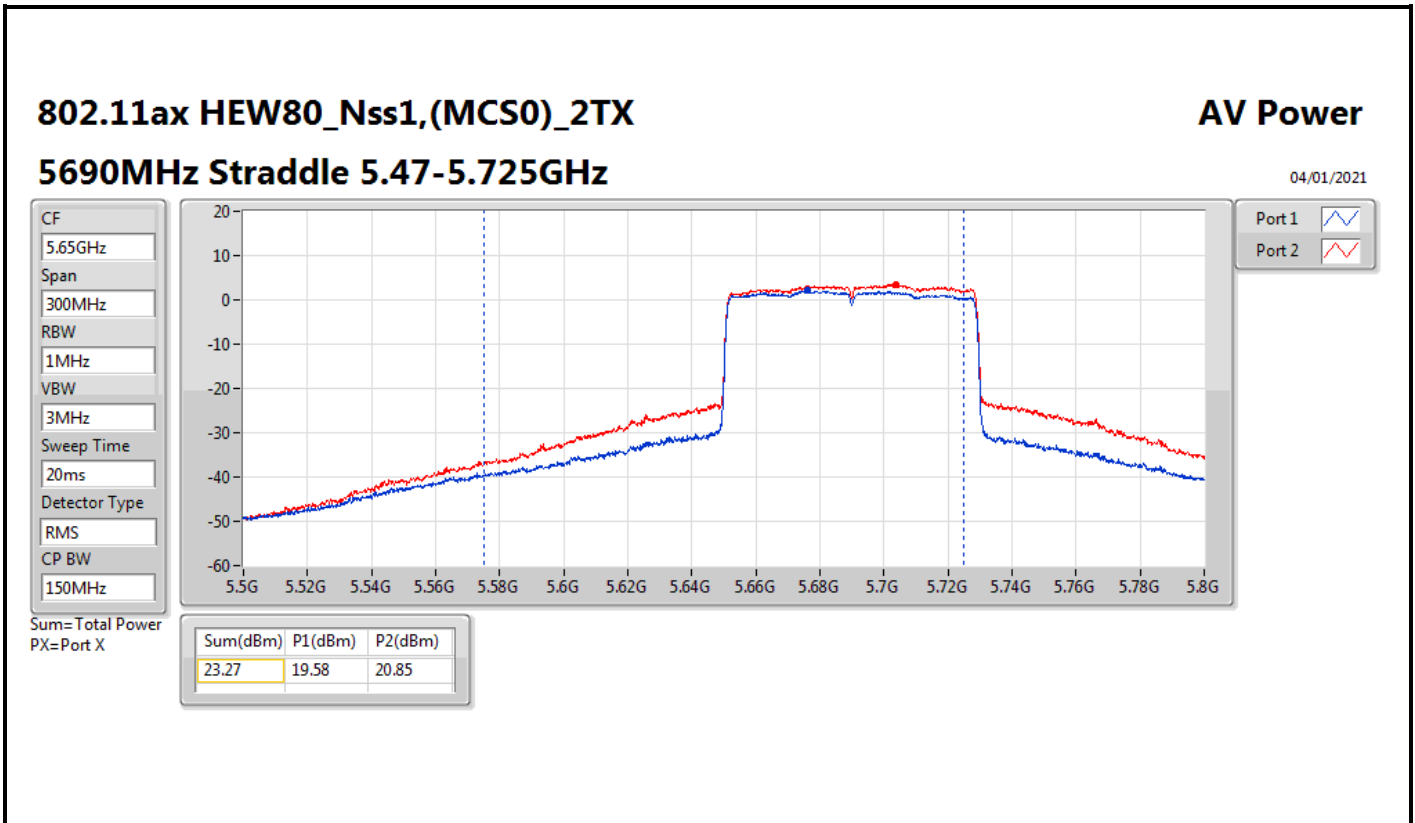

DG = Directional Gain; Port X = Port X output power

Summary

Mode	Total Power (dBm)	Total Power (W)	EIRP (dBm)	EIRP (W)
5.47-5.725GHz	-	-	-	-
802.11ax HEW20-BF_Nss1,(MCS0)_4TX	17.63	0.05794	29.98	0.99541
802.11ax HEW40-BF_Nss1,(MCS0)_4TX	17.59	0.05741	29.94	0.98628
802.11ax HEW80-BF_Nss1,(MCS0)_4TX	17.47	0.05585	29.82	0.95940
802.11ax HEW160-BF_Nss1,(MCS0)_4TX	17.31	0.05383	29.66	0.92470
5.725-5.85GHz	-	-	-	-
802.11ax HEW20-BF_Nss1,(MCS0)_4TX	11.56	0.01432	23.91	0.24604
802.11ax HEW40-BF_Nss1,(MCS0)_4TX	8.13	0.00650	20.48	0.11169
802.11ax HEW80-BF_Nss1,(MCS0)_4TX	4.70	0.00295	17.05	0.05070