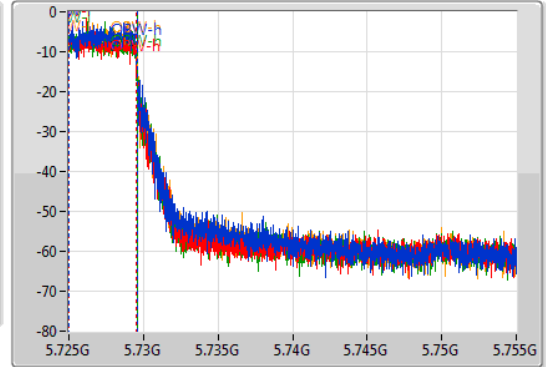

802.11ax HEW20-BF\_Nss1,(MCS0)\_4TX

EBW

5720MHz Straddle 5.725-5.85GHz

06/01/2021

CF  
5.74GHz  
Span  
30MHz  
RBW  
100kHz  
VBW  
300kHz  
Sweep Time  
100ms  
Detector Type  
Peak

CF  
5.74GHz  
Span  
30MHz  
RBW  
100kHz  
VBW  
300kHz  
Sweep Time  
100ms  
Detector Type  
Sample