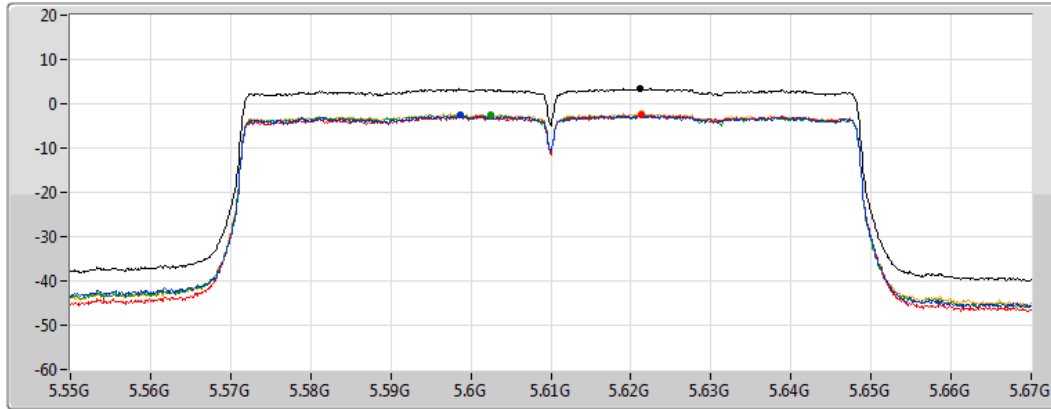

802.11ac VHT80_Nss1,(MCS0)_4TX

PSD

5610MHz

29/12/2020

CF
5.61GHz
Span
120MHz
RBW
1MHz
VBW
3MHz
Sweep Time
20ms
Detector Type
RMS

Sum
Port 1
Port 2
Port 3
Port 4

Sum	PD	Port 1	Port 2	Port 3	Port 4
(dBm/RBW)	(dBm/RBW)	(dBm/RBW)	(dBm/RBW)	(dBm/RBW)	(dBm/RBW)
3.44	3.44	-2.55	-2.54	-2.54	-2.24