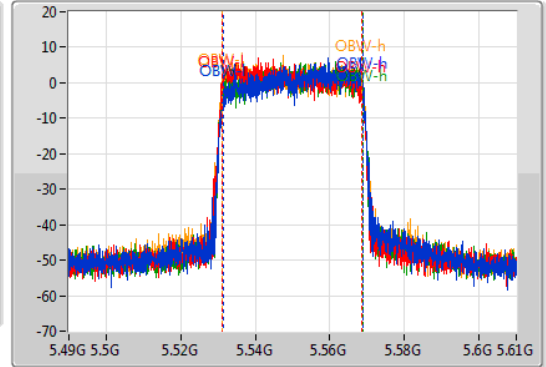

802.11ax HEW40-BF\_Nss1,(MCS0)\_4TX

EBW

5550MHz

06/01/2021

CF: 5.55GHz  
 Span: 120MHz  
 RBW: 500kHz  
 VBW: 2MHz  
 Sweep Time: 100ms  
 Detector Type: Peak

CF: 5.55GHz  
 Span: 120MHz  
 RBW: 1MHz  
 VBW: 3MHz  
 Sweep Time: 100ms  
 Detector Type: Sample