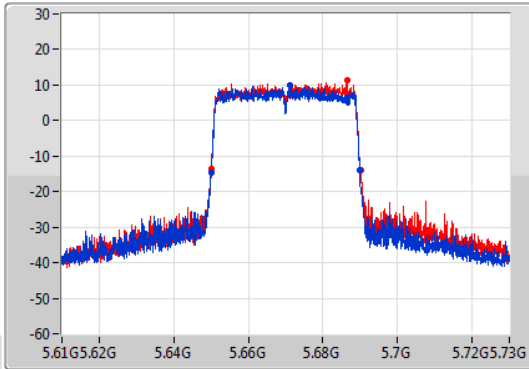

EBW

5670MHz

13/01/2021

CF: 5.67GHz  
 Span: 120MHz  
 RBW: 500kHz  
 VBW: 2MHz  
 Sweep Time: 100ms  
 Detector Type: Peak

CF: 5.67GHz  
 Span: 120MHz  
 RBW: 1MHz  
 VBW: 3MHz  
 Sweep Time: 100ms  
 Detector Type: Sample