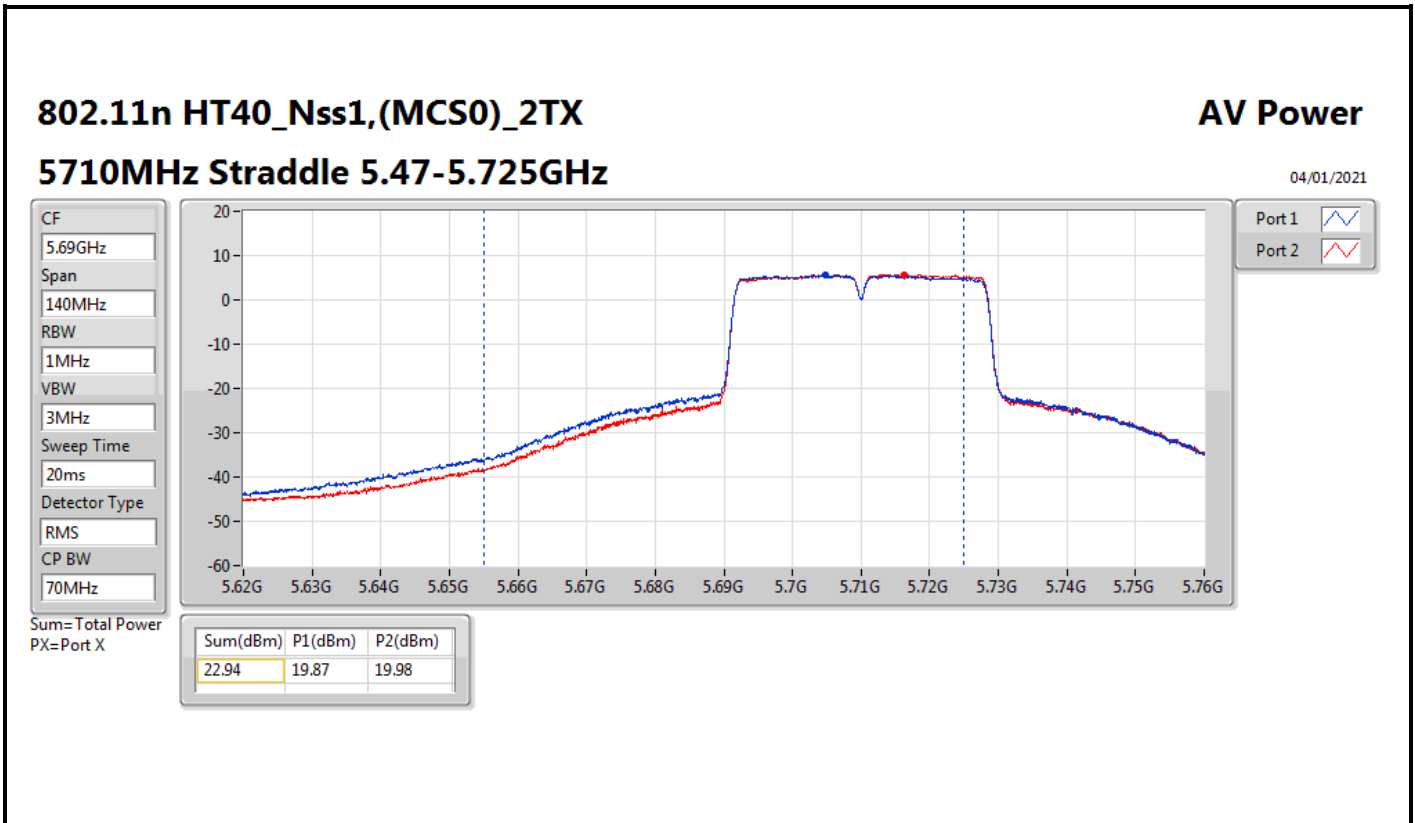

DG = Directional Gain; Port X = Port X output power

Summary

Mode	Total Power (dBm)	Total Power (W)	EIRP (dBm)	EIRP (W)
5.47-5.725GHz	-	-	-	-
802.11ax HEW20-BF_Nss1,(MCS0)_4TX	17.63	0.05794	29.98	0.99541
802.11ax HEW40-BF_Nss1,(MCS0)_4TX	17.59	0.05741	29.94	0.98628
802.11ax HEW80-BF_Nss1,(MCS0)_4TX	17.47	0.05585	29.82	0.95940
802.11ax HEW160-BF_Nss1,(MCS0)_4TX	17.31	0.05383	29.66	0.92470
5.725-5.85GHz	-	-	-	-
802.11ax HEW20-BF_Nss1,(MCS0)_4TX	11.56	0.01432	23.91	0.24604
802.11ax HEW40-BF_Nss1,(MCS0)_4TX	8.13	0.00650	20.48	0.11169
802.11ax HEW80-BF_Nss1,(MCS0)_4TX	4.70	0.00295	17.05	0.05070