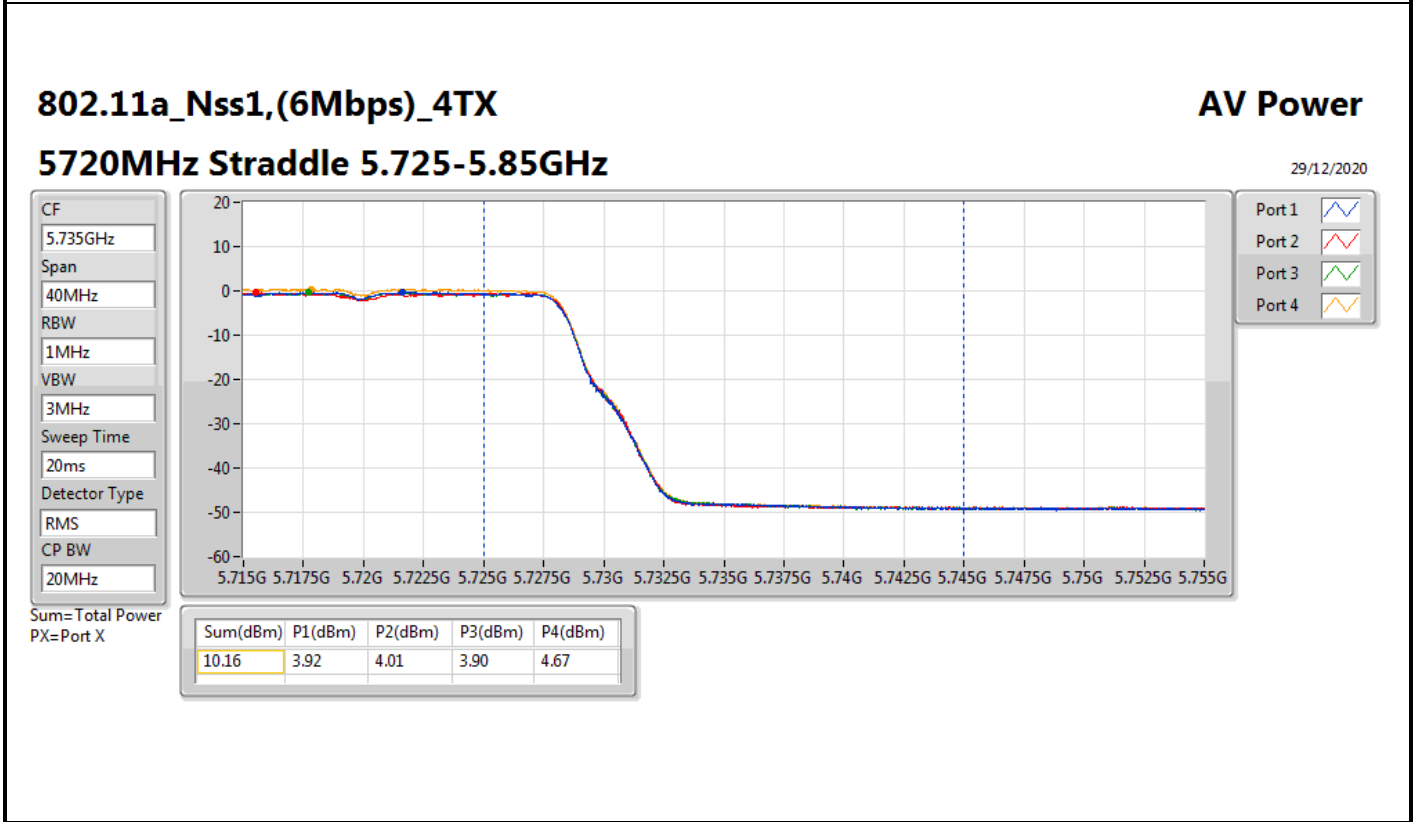

DG = Directional Gain; Port X = Port X output power

**802.11ac VHT40\_Nss1,(MCS0)\_4TX**  
**5710MHz Straddle 5.47-5.725GHz**

**AV Power**

29/12/2020

CF  
5.69GHz

Span  
140MHz

RBW  
1MHz

VBW  
3MHz