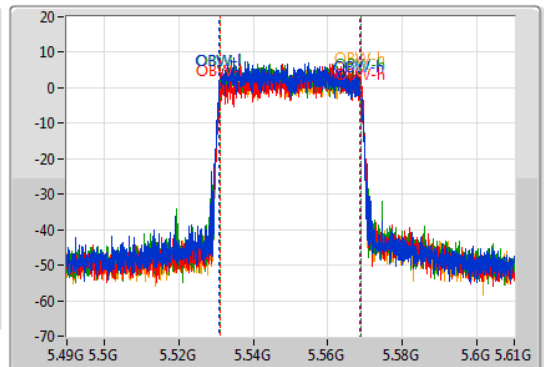

802.11ax HEW40-BF\_Nss1,(MCS0)\_4TX

EBW

5550MHz

08/01/2021

CF: 5.55GHz  
 Span: 120MHz  
 RBW: 500kHz  
 VBW: 2MHz  
 Sweep Time: 100ms  
 Detector Type: Peak

CF: 5.55GHz  
 Span: 120MHz  
 RBW: 1MHz  
 VBW: 3MHz  
 Sweep Time: 100ms  
 Detector Type: Sample