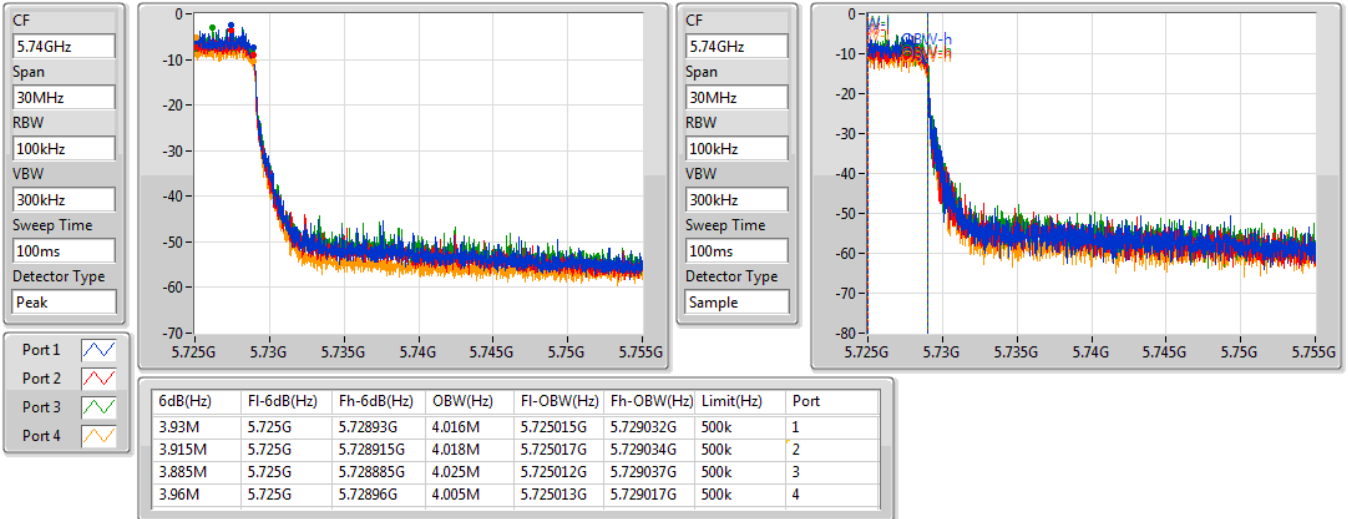

802.11ax HEW40-BF_Nss1,(MCS0)_4TX

EBW

5710MHz Straddle 5.725-5.85GHz

08/01/2021