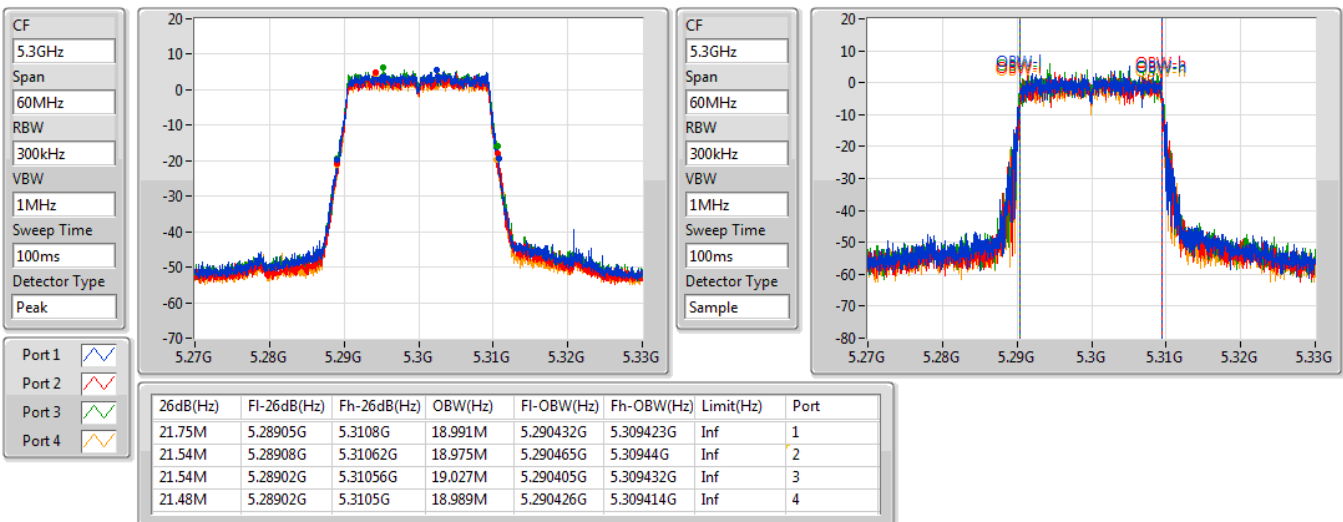

802.11ax HEW20-BF_Nss1,(MCS0)_4TX

EBW

5300MHz

07/01/2021