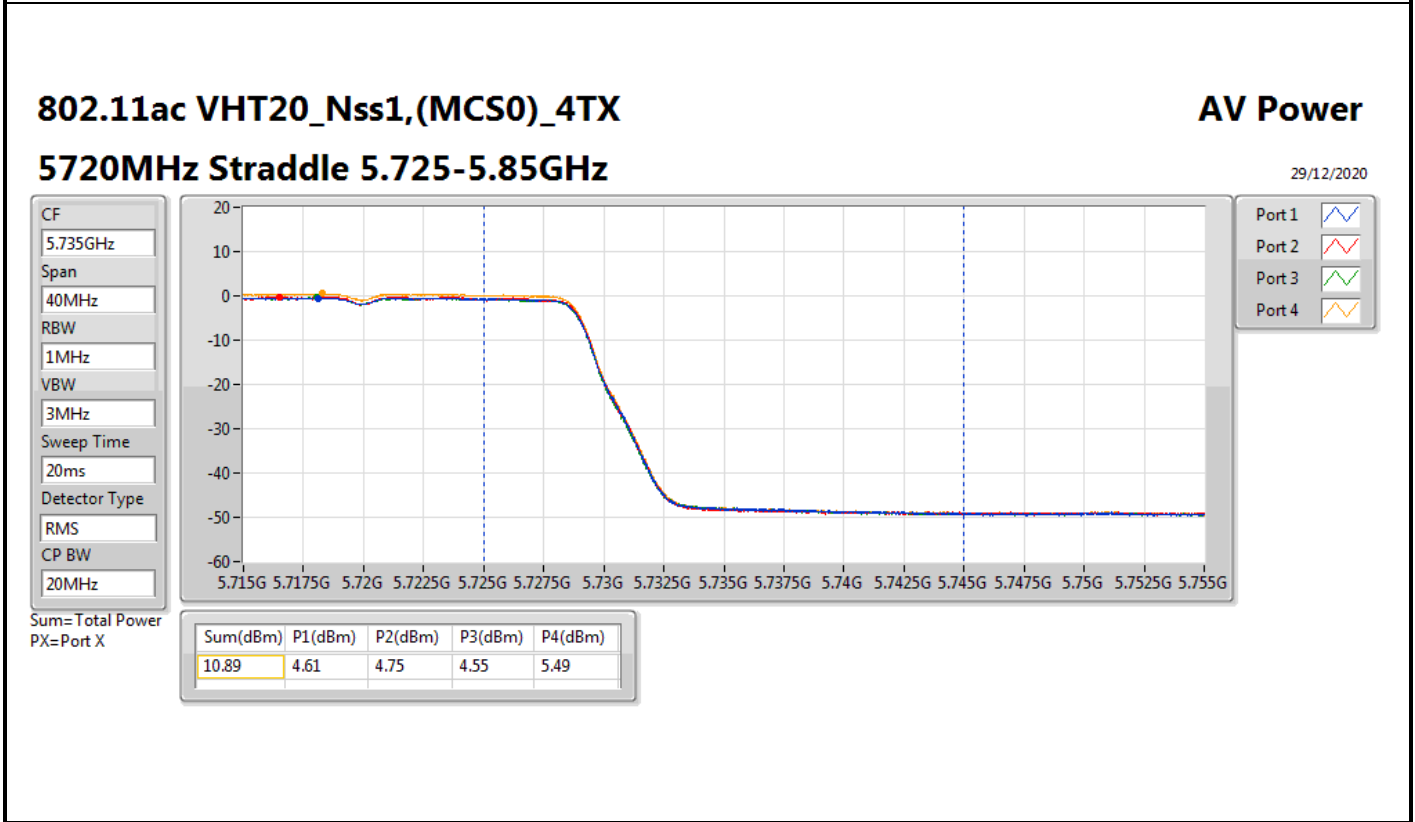

DG = Directional Gain; Port X = Port X output power

**802.11ac VHT40\_Nss1,(MCS0)\_4TX**  
**5710MHz Straddle 5.47-5.725GHz**

**AV Power**

29/12/2020

CF  
5.69GHz

Span  
140MHz

RBW  
1MHz

VBW  
3MHz