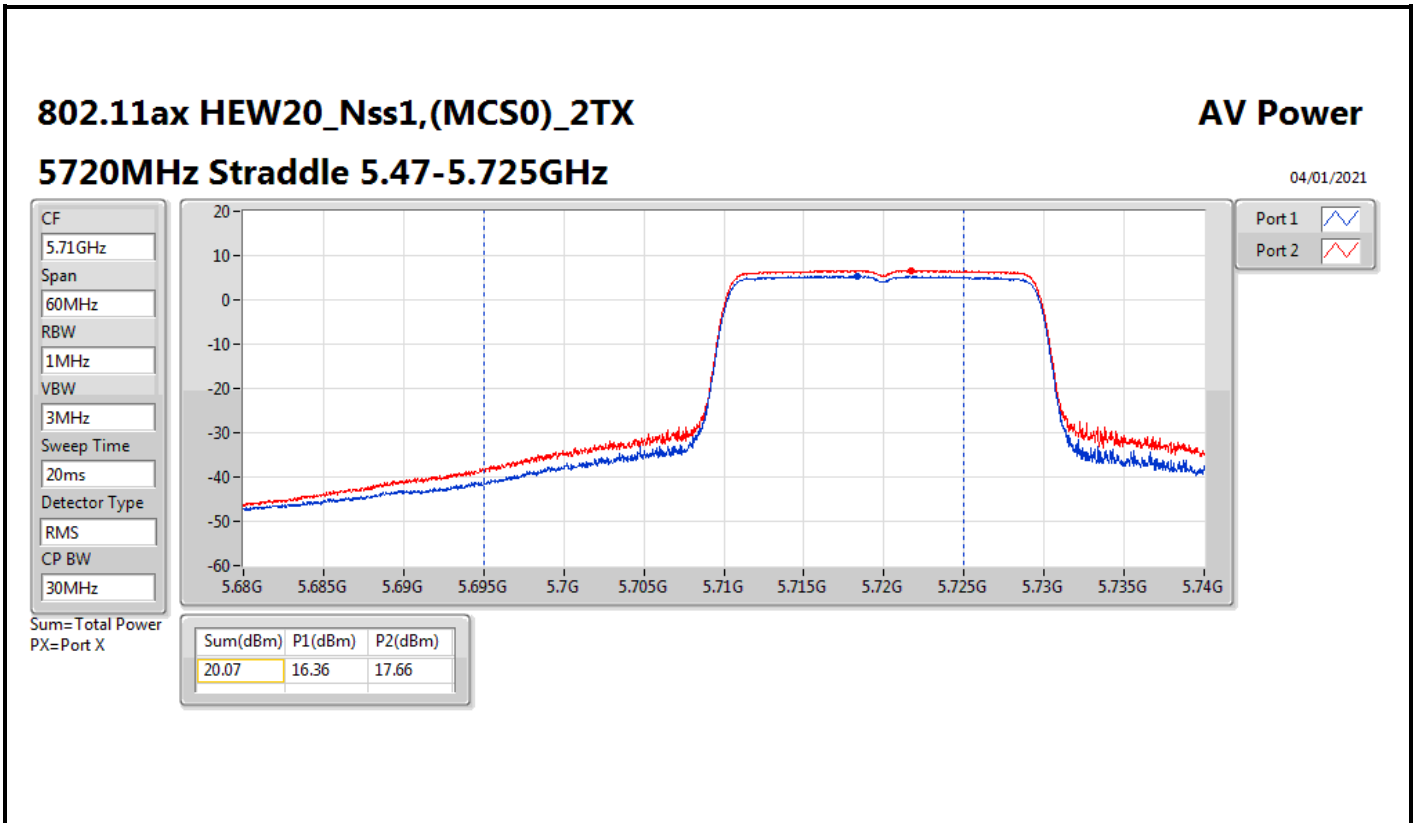

DG = Directional Gain; Port X = Port X output power

Summary

Mode	Total Power (dBm)	Total Power (W)	EIRP (dBm)	EIRP (W)
5.47-5.725GHz	-	-	-	-
802.11ax HEW20-BF_Nss1,(MCS0)_4TX	17.63	0.05794	29.98	0.99541
802.11ax HEW40-BF_Nss1,(MCS0)_4TX	17.59	0.05741	29.94	0.98628
802.11ax HEW80-BF_Nss1,(MCS0)_4TX	17.47	0.05585	29.82	0.95940
802.11ax HEW160-BF_Nss1,(MCS0)_4TX	17.31	0.05383	29.66	0.92470
5.725-5.85GHz	-	-	-	-
802.11ax HEW20-BF_Nss1,(MCS0)_4TX	11.56	0.01432	23.91	0.24604
802.11ax HEW40-BF_Nss1,(MCS0)_4TX	8.13	0.00650	20.48	0.11169
802.11ax HEW80-BF_Nss1,(MCS0)_4TX	4.70	0.00295	17.05	0.05070