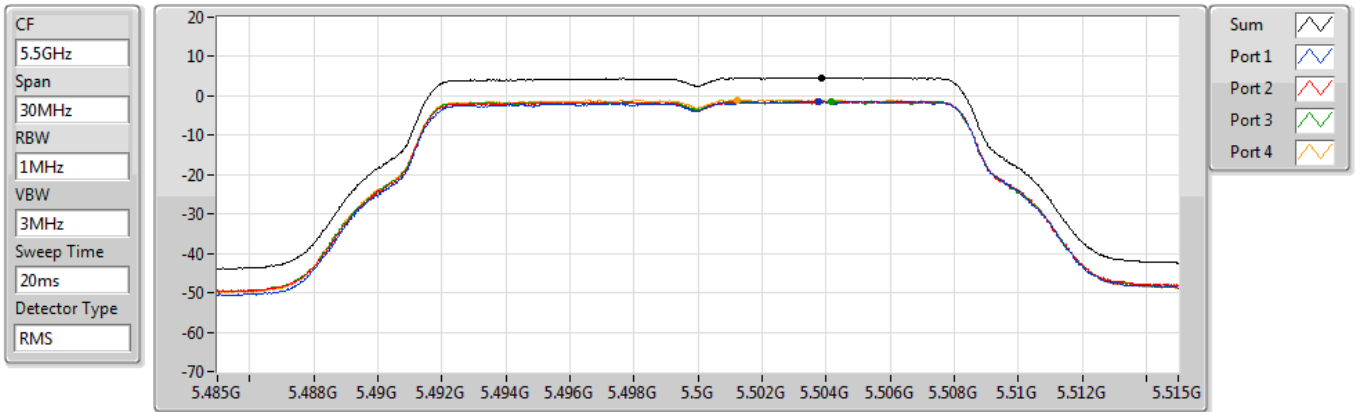

802.11a_Nss1,(6Mbps)_4TX

PSD

5500MHz

29/12/2020

Sum	PD	Port 1	Port 2	Port 3	Port 4
(dBm/RBW)	(dBm/RBW)	(dBm/RBW)	(dBm/RBW)	(dBm/RBW)	(dBm/RBW)
4.61	4.61	-1.38	-1.47	-1.37	-0.93