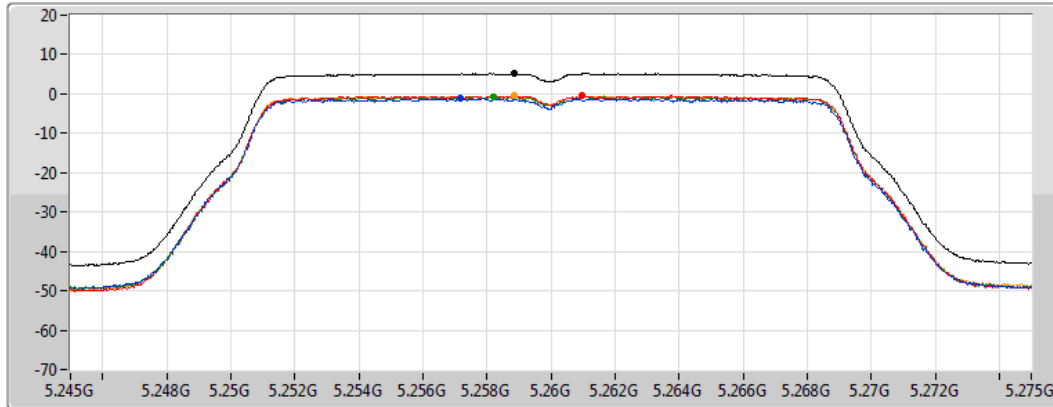

802.11n HT20_Nss1,(MCS0)_4TX

PSD

5260MHz

30/12/2020

CF
5.26GHz

Span
30MHz

RBW
1MHz

VBW
3MHz

Sweep Time
20ms

Detector Type
RMS

Sum

Port 1

Port 2

Port 3

Port 4

Sum	PD	Port 1	Port 2	Port 3	Port 4
(dBm/RBW)	(dBm/RBW)	(dBm/RBW)	(dBm/RBW)	(dBm/RBW)	(dBm/RBW)
5.15	5.15	-1.17	-0.47	-0.64	-0.46