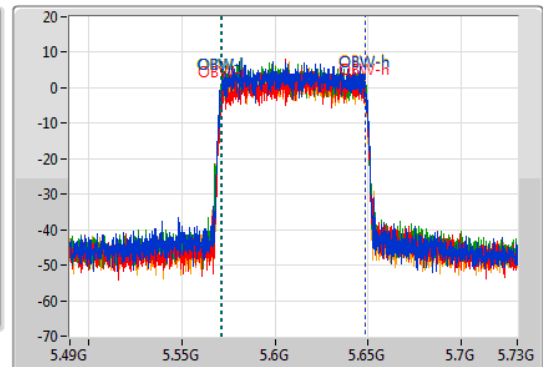

802.11ax HEW80-BF\_Nss1,(MCS0)\_4TX

EBW

5610MHz

08/01/2021

CF  
5.61GHz  
Span  
240MHz  
RBW  
1MHz  
VBW  
3MHz  
Sweep Time  
100ms  
Detector Type  
Peak

CF  
5.61GHz  
Span  
240MHz  
RBW  
2MHz  
VBW  
8MHz  
Sweep Time  
100ms  
Detector Type  
Sample