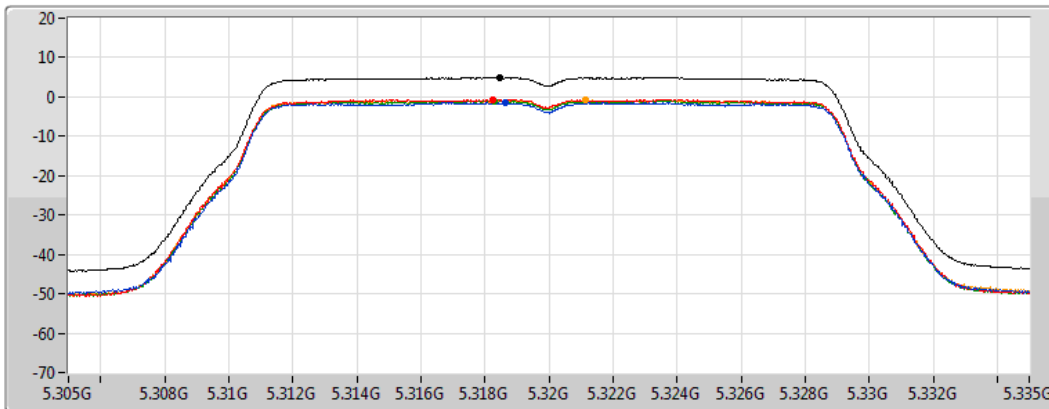

802.11ac VHT20_Nss1,(MCS0)_4TX

PSD

5320MHz

30/12/2020

CF
5.32GHz
Span
30MHz
RBW
1MHz
VBW
3MHz
Sweep Time
20ms
Detector Type
RMS

Sum
Port 1
Port 2
Port 3
Port 4

Sum	PD	Port 1	Port 2	Port 3	Port 4
(dBm/RBW)	(dBm/RBW)	(dBm/RBW)	(dBm/RBW)	(dBm/RBW)	(dBm/RBW)
4.95	4.95	-1.51	-0.68	-0.98	-0.80