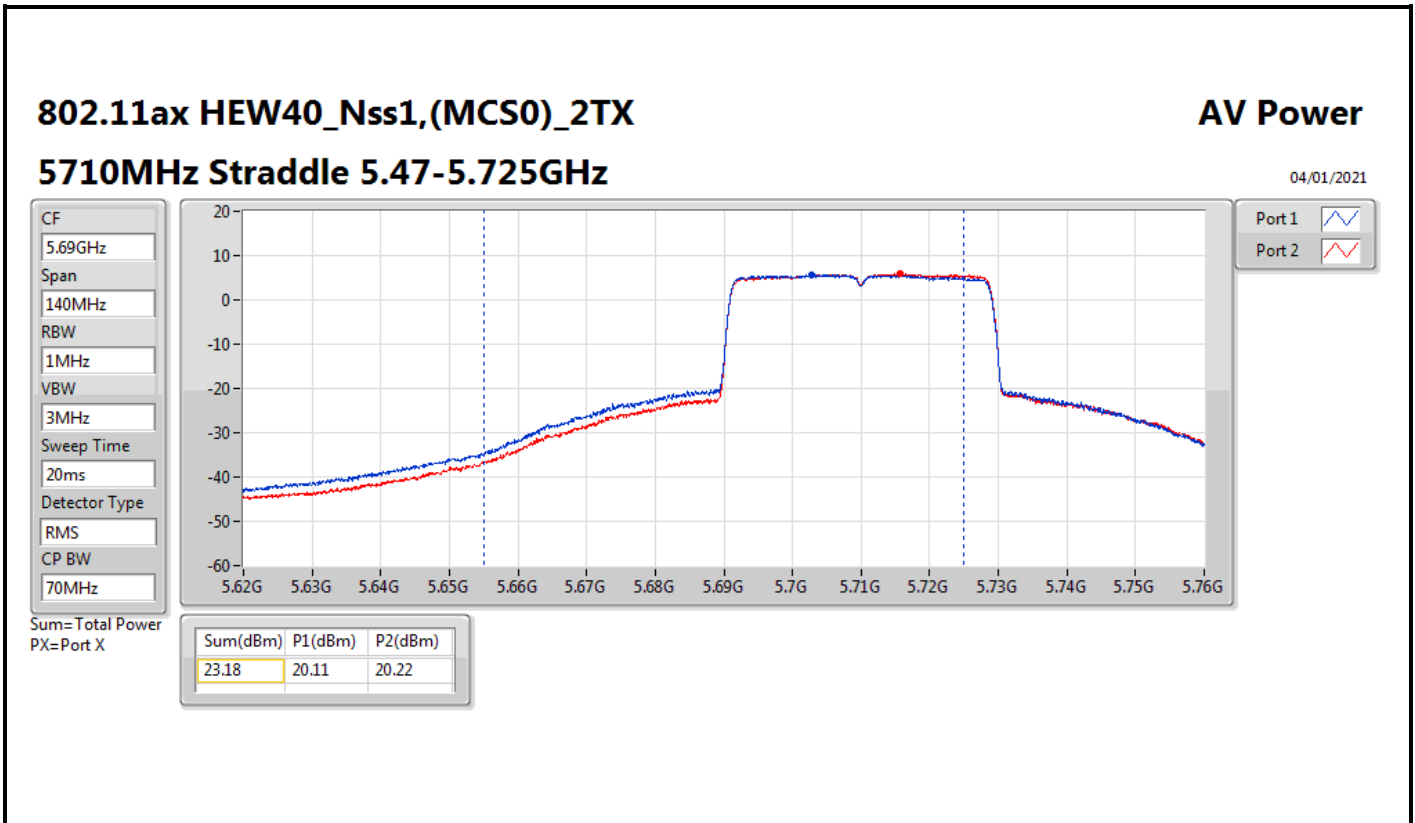

DG = Directional Gain; Port X = Port X output power

Summary

Mode	Total Power (dBm)	Total Power (W)	EIRP (dBm)	EIRP (W)
5.47-5.725GHz	-	-	-	-
802.11ax HEW20-BF_Nss1,(MCS0)_4TX	17.63	0.05794	29.98	0.99541
802.11ax HEW40-BF_Nss1,(MCS0)_4TX	17.59	0.05741	29.94	0.98628
802.11ax HEW80-BF_Nss1,(MCS0)_4TX	17.47	0.05585	29.82	0.95940
802.11ax HEW160-BF_Nss1,(MCS0)_4TX	17.31	0.05383	29.66	0.92470
5.725-5.85GHz	-	-	-	-
802.11ax HEW20-BF_Nss1,(MCS0)_4TX	11.56	0.01432	23.91	0.24604
802.11ax HEW40-BF_Nss1,(MCS0)_4TX	8.13	0.00650	20.48	0.11169
802.11ax HEW80-BF_Nss1,(MCS0)_4TX	4.70	0.00295	17.05	0.05070