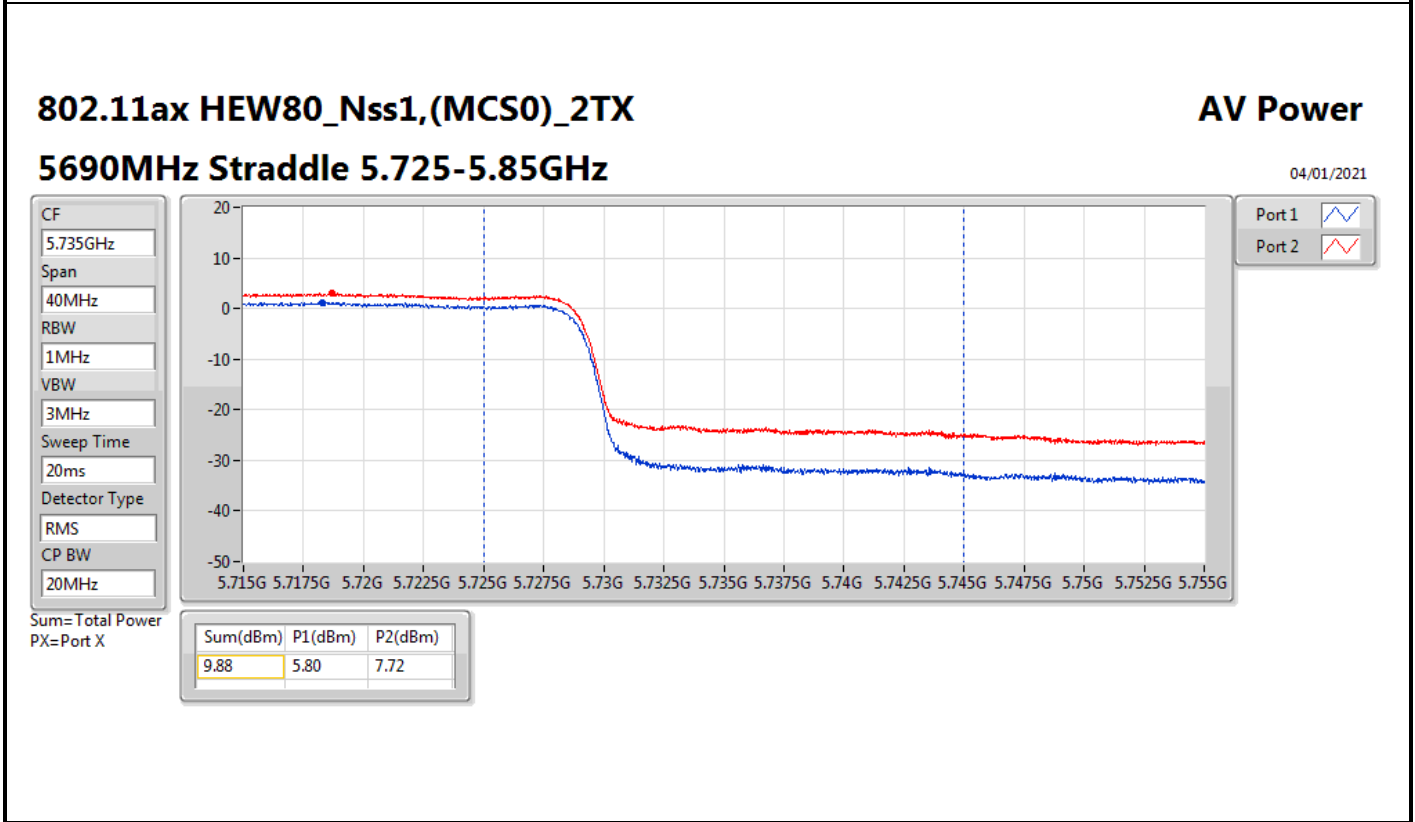

DG = Directional Gain; Port X = Port X output power

Summary

Mode	Total Power (dBm)	Total Power (W)	EIRP (dBm)	EIRP (W)
5.47-5.725GHz	-	-	-	-
802.11ax HEW20-BF_Nss1,(MCS0)_4TX	17.63	0.05794	29.98	0.99541
802.11ax HEW40-BF_Nss1,(MCS0)_4TX	17.59	0.05741	29.94	0.98628
802.11ax HEW80-BF_Nss1,(MCS0)_4TX	17.47	0.05585	29.82	0.95940
802.11ax HEW160-BF_Nss1,(MCS0)_4TX	17.31	0.05383	29.66	0.92470
5.725-5.85GHz	-	-	-	-
802.11ax HEW20-BF_Nss1,(MCS0)_4TX	11.56	0.01432	23.91	0.24604
802.11ax HEW40-BF_Nss1,(MCS0)_4TX	8.13	0.00650	20.48	0.11169
802.11ax HEW80-BF_Nss1,(MCS0)_4TX	4.70	0.00295	17.05	0.05070