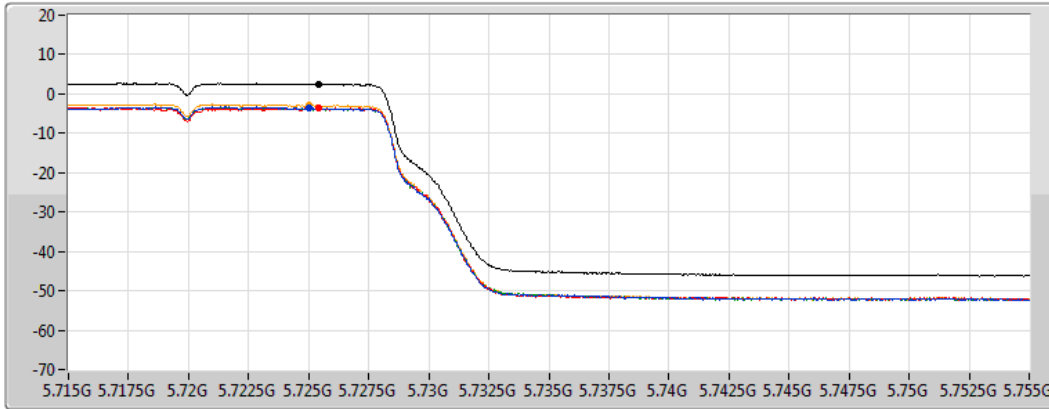

802.11a_Nss1,(6Mbps)_4TX

5720MHz Straddle 5.725-5.85GHz

PSD

29/12/2020

CF
5.735GHz

Span
40MHz

RBW
500kHz

VBW
3MHz

Sweep Time
20ms

Detector Type
RMS

Sum

Port 1

Port 2

Port 3

Port 4

Sum	PD	Port 1	Port 2	Port 3	Port 4
(dBm/RBW)	(dBm/RBW)	(dBm/RBW)	(dBm/RBW)	(dBm/RBW)	(dBm/RBW)
2.47	2.47	-3.71	-3.62	-3.68	-2.89