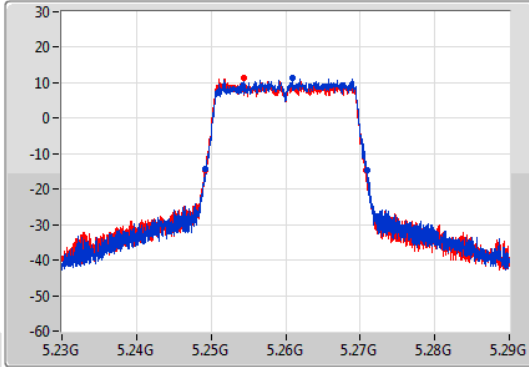

802.11ax HEW20-BF_Nss1,(MCS0)_2TX

EBW

5260MHz

13/01/2021

CF
5.26GHz
Span
60MHz
RBW
300kHz
VBW
1MHz
Sweep Time
100ms
Detector Type
Peak

CF
5.26GHz
Span
60MHz
RBW
300kHz
VBW
1MHz
Sweep Time
100ms
Detector Type
Sample