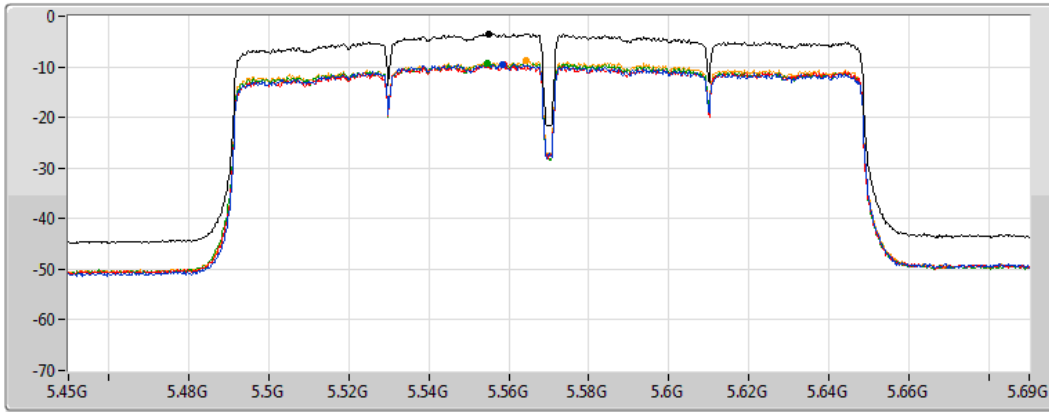

**802.11ac VHT160\_Nss1,(MCS0)\_4TX**  
**5570MHz**

**PSD**

29/12/2020

CF  
 5.57GHz  
 Span  
 240MHz  
 RBW  
 1MHz  
 VBW  
 3MHz  
 Sweep Time  
 20ms  
 Detector Type  
 RMS

Sum   
 Port 1   
 Port 2   
 Port 3   
 Port 4 