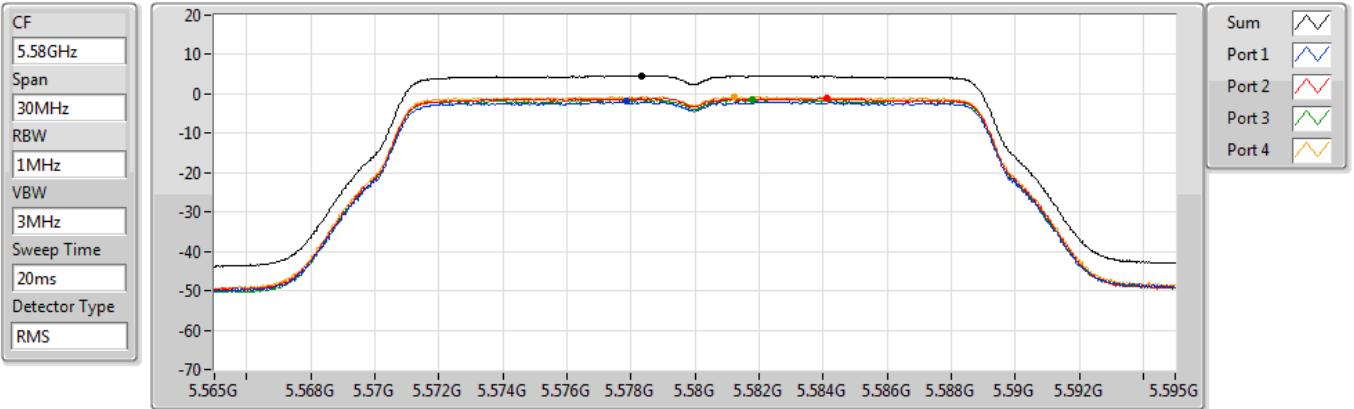

802.11n HT20_Nss1,(MCS0)_4TX

PSD

5580MHz

30/12/2020

Sum	PD	Port 1	Port 2	Port 3	Port 4
(dBm/RBW)	(dBm/RBW)	(dBm/RBW)	(dBm/RBW)	(dBm/RBW)	(dBm/RBW)
4.63	4.63	-1.94	-0.97	-1.30	-0.69