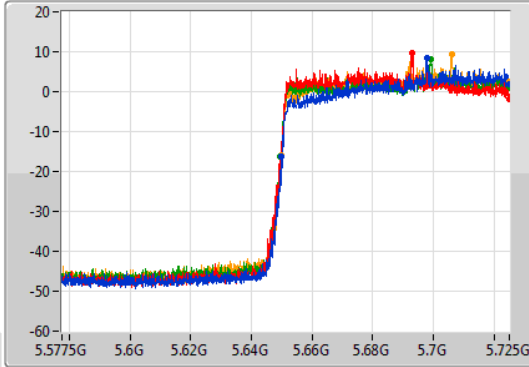

Port 1: [Waveform icon]  
 Port 2: [Waveform icon]  
 Port 3: [Waveform icon]  
 Port 4: [Waveform icon]

26dB(Hz)	Fl-26dB(Hz)	Fh-26dB(Hz)	OBW(Hz)	Fl-OBW(Hz)	Fh-OBW(Hz)	Limit(Hz)	Port
80.52M	5.56956G	5.65008G	76.68M	5.571075G	5.647755G	Inf	1
80.76M	5.56992G	5.65068G	77.564M	5.571577G	5.649141G	Inf	2
80.16M	5.56992G	5.65008G	77.425M	5.571089G	5.648514G	Inf	3
80.76M	5.56944G	5.6502G	77.278M	5.571127G	5.648405G	Inf	4

802.11ax HEW80-BF\_Nss1,(MCS0)\_4TX

EBW

5690MHz Straddle 5.47-5.725GHz

07/01/2021

CF  
5.65125GHz  
Span  
147.5MHz  
RBW  
1MHz  
VBW  
3MHz  
Sweep Time  
100ms  
Detector Type  
Peak

CF  
5.65125GHz  
Span  
147.5MHz  
RBW  
2MHz  
VBW  
8MHz  
Sweep Time  
100ms  
Detector Type  
Sample