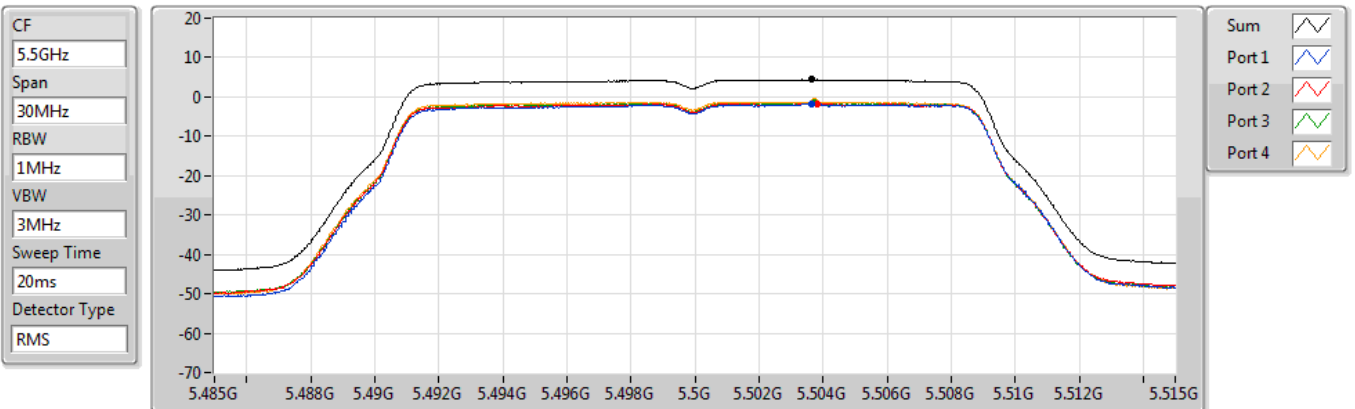

29/12/2020

Sum	PD	Port 1	Port 2	Port 3	Port 4
(dBm/RBW)	(dBm/RBW)	(dBm/RBW)	(dBm/RBW)	(dBm/RBW)	(dBm/RBW)
1.95	1.95	-3.75	-3.81	-3.81	-4.04

**802.11ac VHT20\_Nss1,(MCS0)\_4TX**

**PSD**

**5500MHz**

29/12/2020