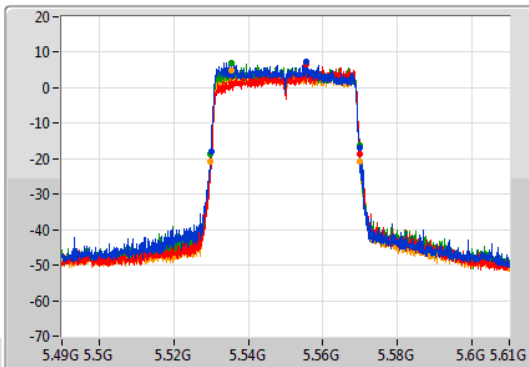

802.11ax HEW40-BF_Nss1,(MCS0)_4TX

EBW

5550MHz

08/01/2021

CF: 5.55GHz
Span: 120MHz
RBW: 500kHz
VBW: 2MHz
Sweep Time: 100ms
Detector Type: Peak

CF: 5.55GHz
Span: 120MHz
RBW: 1MHz
VBW: 3MHz
Sweep Time: 100ms
Detector Type: Sample