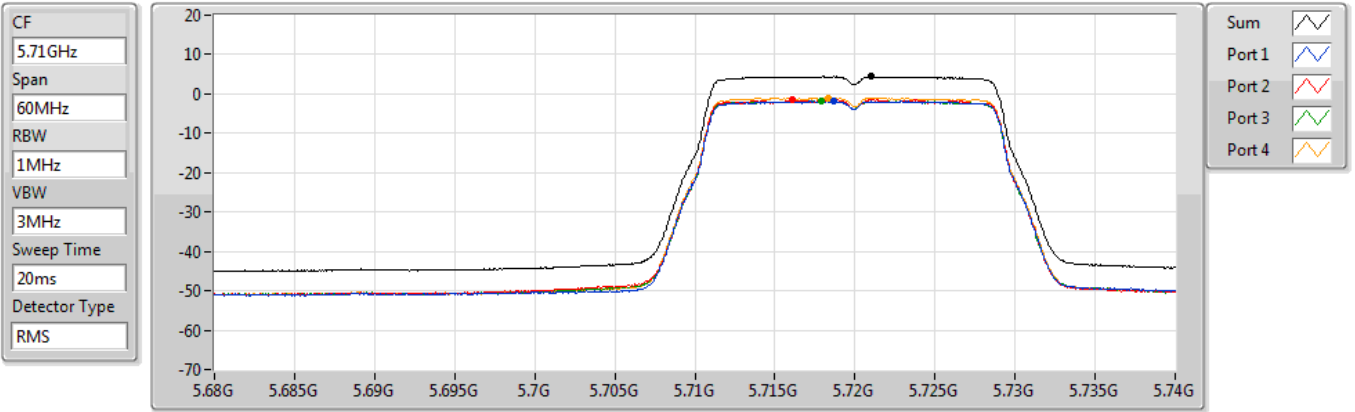

802.11n HT20_Nss1,(MCS0)_4TX

PSD

5720MHz Straddle 5.47-5.725GHz

29/12/2020

Sum	PD	Port 1	Port 2	Port 3	Port 4
(dBm/RBW)	(dBm/RBW)	(dBm/RBW)	(dBm/RBW)	(dBm/RBW)	(dBm/RBW)
4.40	4.40	-1.79	-1.51	-1.73	-1.00