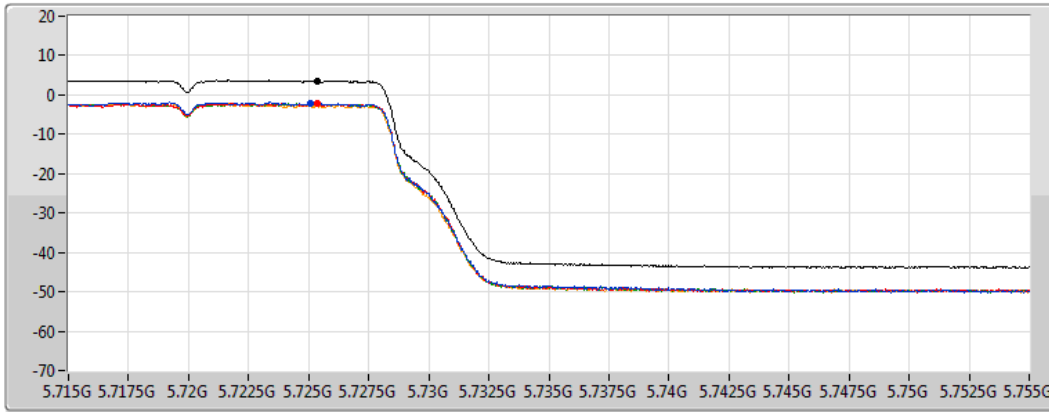

802.11a_Nss1,(6Mbps)_4TX

5720MHz Straddle 5.725-5.85GHz

PSD

30/12/2020

CF
5.735GHz

Span
40MHz

RBW
500kHz

VBW
3MHz

Sweep Time
20ms

Detector Type
RMS

Sum

Port 1

Port 2

Port 3

Port 4

Sum	PD	Port 1	Port 2	Port 3	Port 4
(dBm/RBW)	(dBm/RBW)	(dBm/RBW)	(dBm/RBW)	(dBm/RBW)	(dBm/RBW)
3.55	3.55	-2.15	-2.30	-2.28	-2.58