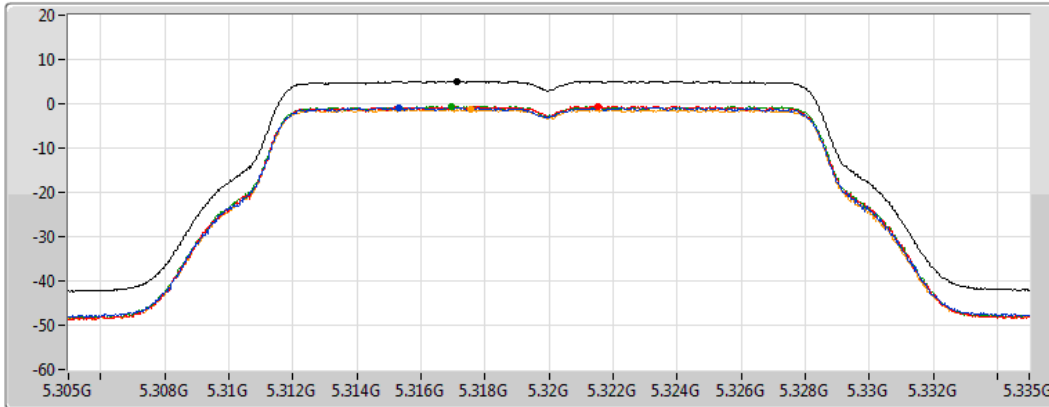

802.11a_Nss1,(6Mbps)_4TX

PSD

5320MHz

30/12/2020

CF
5.32GHz

Span
30MHz

RBW
1MHz

VBW
3MHz

Sweep Time
20ms

Detector Type
RMS

Sum

Port 1

Port 2

Port 3

Port 4

Sum	PD	Port 1	Port 2	Port 3	Port 4
(dBm/RBW)	(dBm/RBW)	(dBm/RBW)	(dBm/RBW)	(dBm/RBW)	(dBm/RBW)
5.08	5.08	-0.80	-0.51	-0.57	-1.20