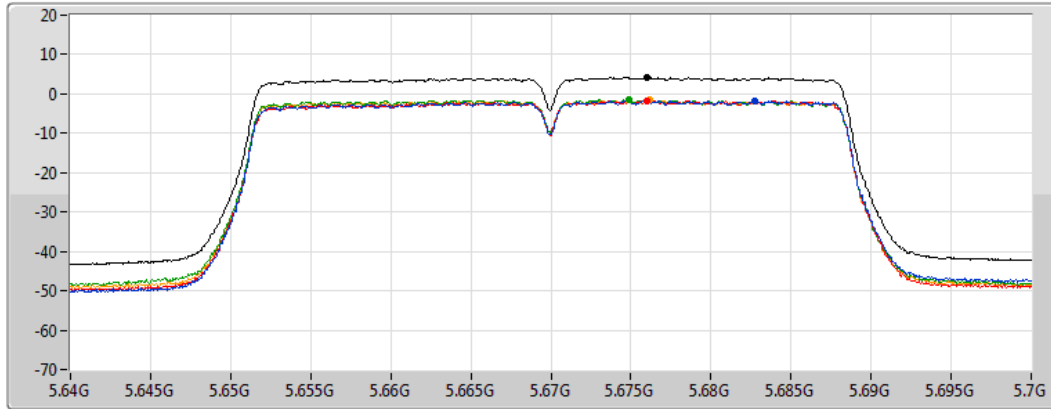

802.11n HT40_Nss1,(MCS0)_4TX

PSD

5670MHz

29/12/2020

CF
5.67GHz
Span
60MHz
RBW
1MHz
VBW
3MHz
Sweep Time
20ms
Detector Type
RMS

Sum
Port 1
Port 2
Port 3
Port 4

Sum	PD	Port 1	Port 2	Port 3	Port 4
(dBm/RBW)	(dBm/RBW)	(dBm/RBW)	(dBm/RBW)	(dBm/RBW)	(dBm/RBW)
4.22	4.22	-1.82	-1.73	-1.42	-1.56