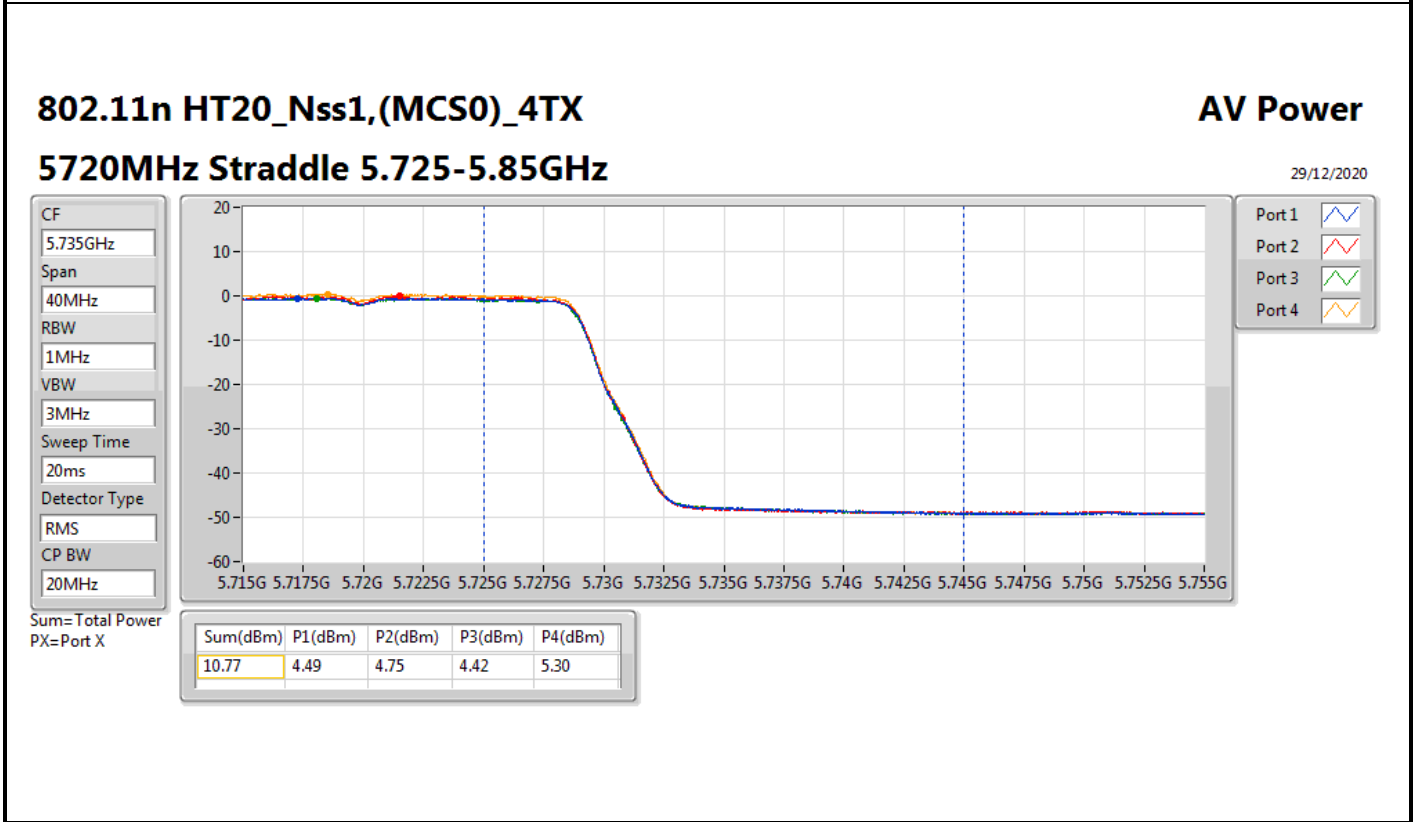

DG = Directional Gain; Port X = Port X output power

**802.11ac VHT40\_Nss1,(MCS0)\_4TX**  
**5710MHz Straddle 5.47-5.725GHz**

**AV Power**

29/12/2020

CF  
5.69GHz

Span  
140MHz

RBW  
1MHz

VBW  
3MHz