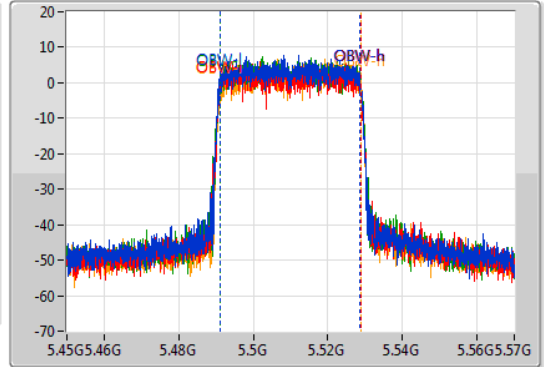

802.11ax HEW40-BF\_Nss1,(MCS0)\_4TX

EBW

5510MHz

08/01/2021

CF: 5.51GHz  
 Span: 120MHz  
 RBW: 500kHz  
 VBW: 2MHz  
 Sweep Time: 100ms  
 Detector Type: Peak

CF: 5.51GHz  
 Span: 120MHz  
 RBW: 1MHz  
 VBW: 3MHz  
 Sweep Time: 100ms  
 Detector Type: Sample