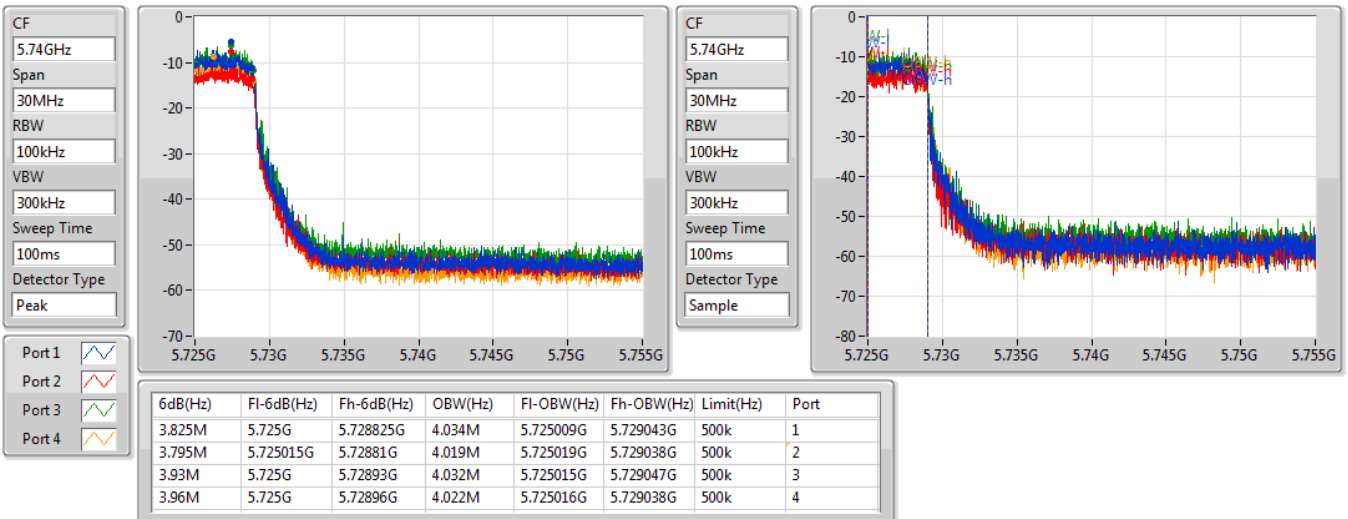

802.11ax HEW80-BF\_Nss1,(MCS0)\_4TX

EBW

5690MHz Straddle 5.47-5.725GHz

08/01/2021

802.11ax HEW80-BF\_Nss1,(MCS0)\_4TX

EBW

5690MHz Straddle 5.725-5.85GHz

08/01/2021