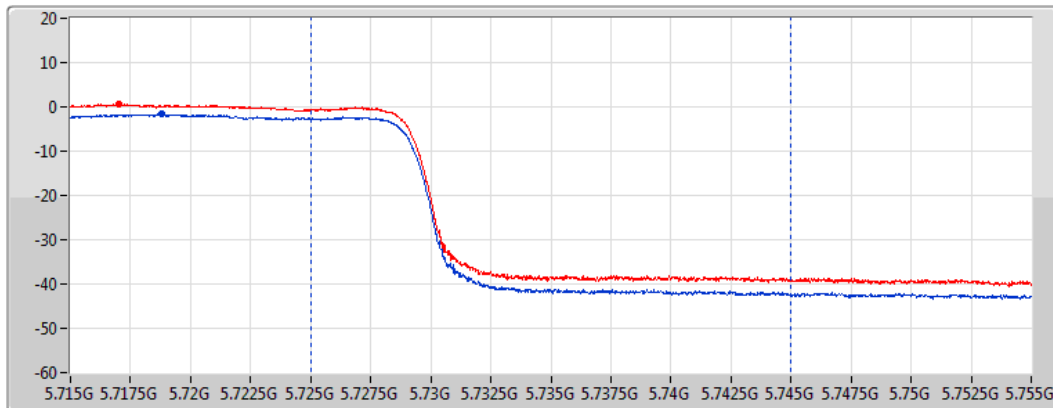

Port 1

Port 2

Sum=Total Power
PX=Port X

Sum(dBm)	P1(dBm)	P2(dBm)
7.15	2.93	5.09