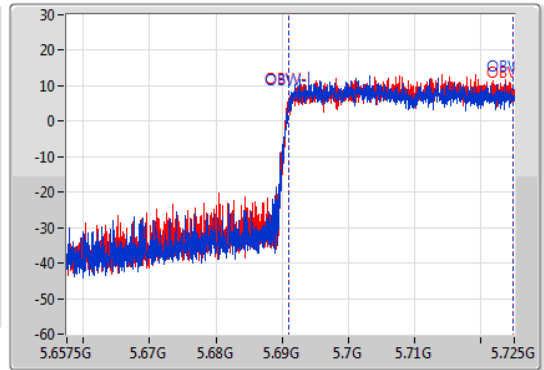

EBW

5710MHz Straddle 5.47-5.725GHz

13/01/2021

CF: 5.69125GHz  
 Span: 67.5MHz  
 RBW: 500kHz  
 VBW: 2MHz  
 Sweep Time: 100ms  
 Detector Type: Peak

CF: 5.69125GHz  
 Span: 67.5MHz  
 RBW: 1MHz  
 VBW: 3MHz  
 Sweep Time: 100ms  
 Detector Type: Sample