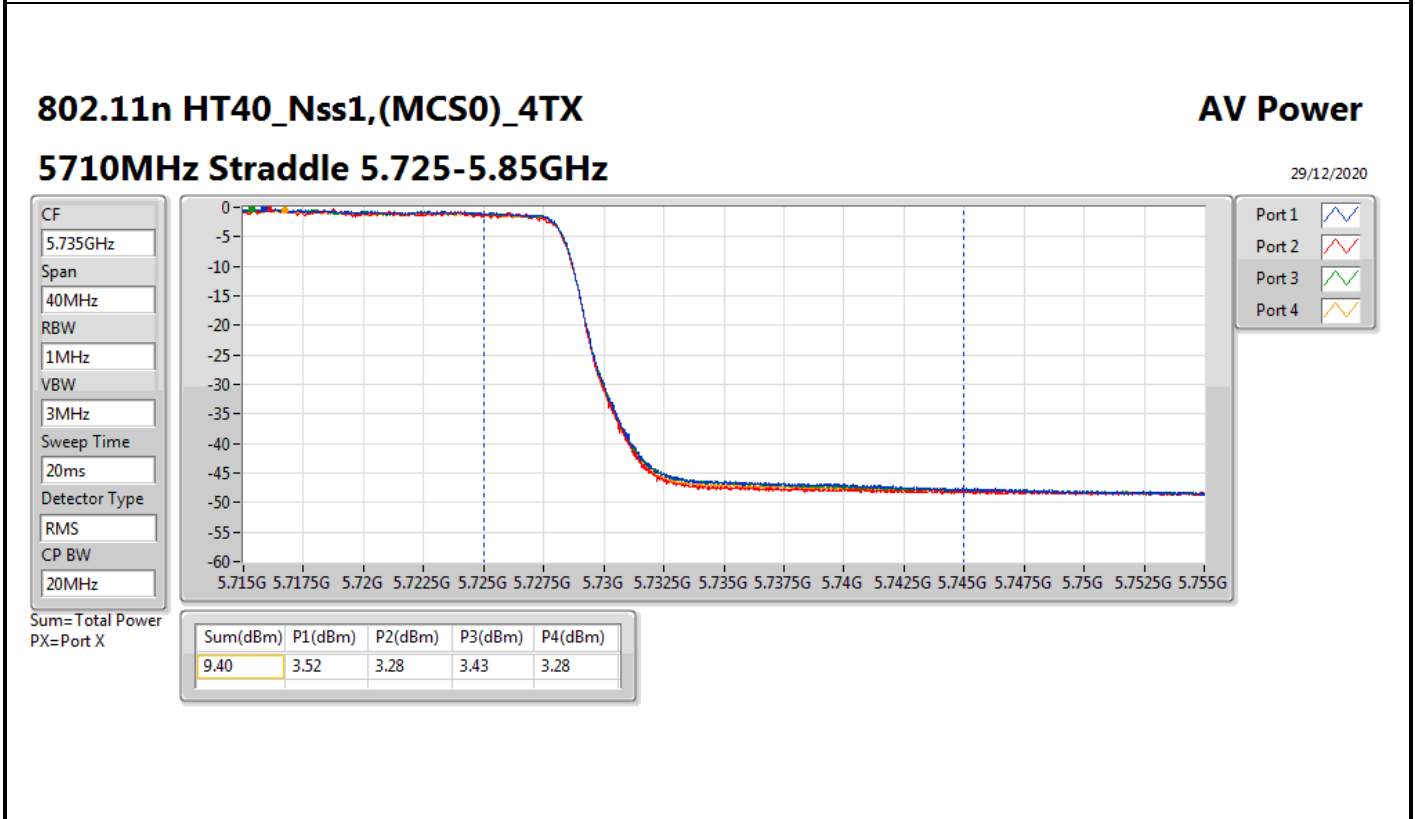

DG = Directional Gain; Port X = Port X output power

**802.11ac VHT40\_Nss1,(MCS0)\_4TX**  
**5710MHz Straddle 5.47-5.725GHz**

**AV Power**

29/12/2020

CF  
5.69GHz

Span  
140MHz

RBW  
1MHz

VBW  
3MHz