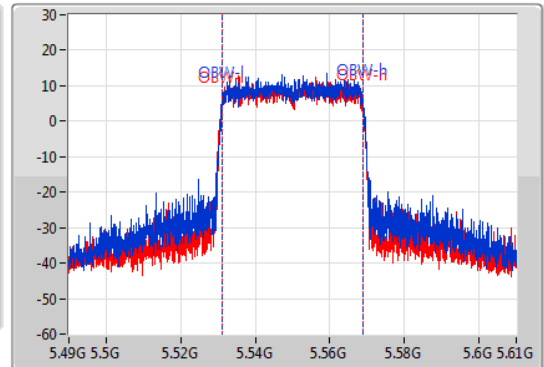

EBW

5550MHz

13/01/2021

CF  
5.55GHz  
Span  
120MHz  
RBW  
500kHz  
VBW  
2MHz  
Sweep Time  
100ms  
Detector Type  
Peak

CF  
5.55GHz  
Span  
120MHz  
RBW  
1MHz  
VBW  
3MHz  
Sweep Time  
100ms  
Detector Type  
Sample