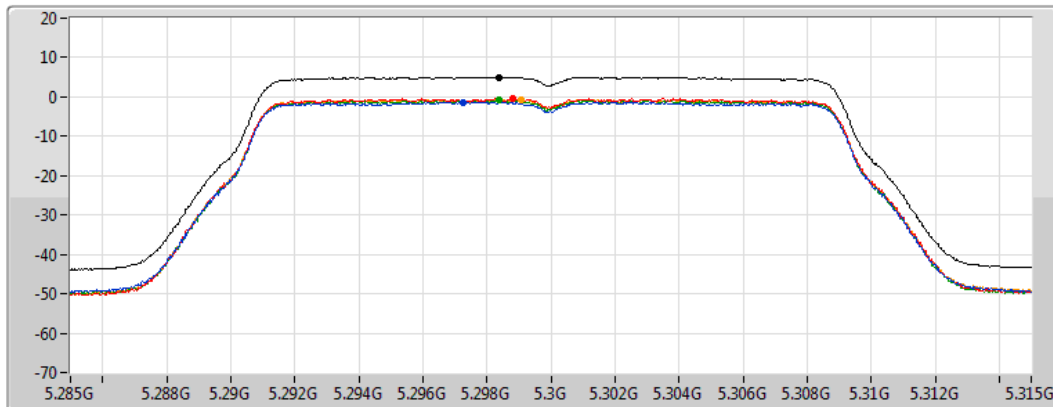

802.11n HT20_Nss1,(MCS0)_4TX

PSD

5300MHz

30/12/2020

CF
5.3GHz

Span
30MHz

RBW
1MHz

VBW
3MHz

Sweep Time
20ms

Detector Type
RMS

Sum

Port 1

Port 2

Port 3

Port 4

Sum	PD	Port 1	Port 2	Port 3	Port 4
(dBm/RBW)	(dBm/RBW)	(dBm/RBW)	(dBm/RBW)	(dBm/RBW)	(dBm/RBW)
5.05	5.05	-1.27	-0.41	-0.80	-0.67