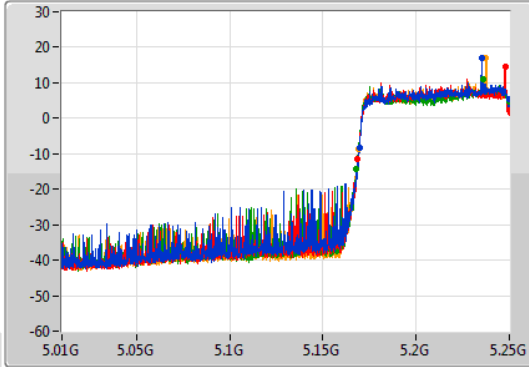

802.11ax HEW160-BF_Nss1,(MCS0)_4TX

EBW

5250MHz Straddle 5.15-5.25GHz

08/01/2021

CF
5.13GHz
Span
240MHz
RBW
2MHz
VBW
8MHz
Sweep Time
100ms
Detector Type
Peak

CF
5.13GHz
Span
240MHz
RBW
3MHz
VBW
8MHz
Sweep Time
100ms
Detector Type
Sample