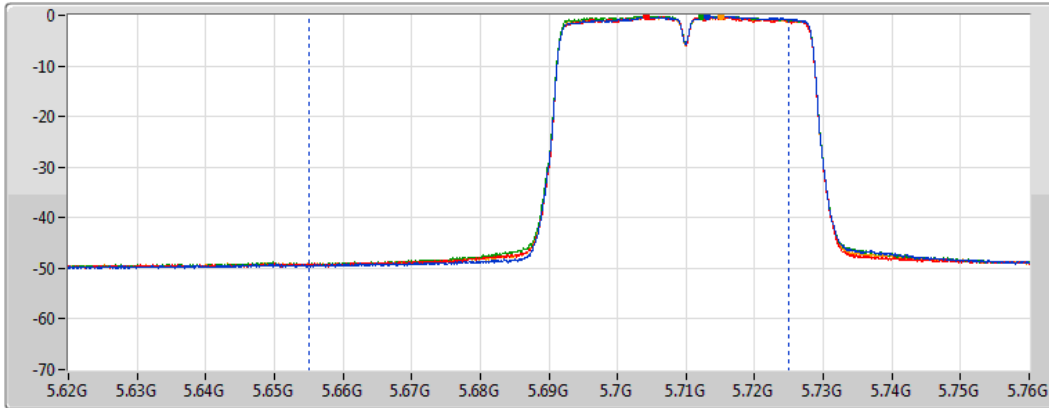

802.11ac VHT40_Nss1,(MCS0)_4TX
5710MHz Straddle 5.47-5.725GHz

AV Power

29/12/2020

CF
5.69GHz

Span
140MHz

RBW
1MHz

VBW
3MHz

Sweep Time
20ms

Detector Type
RMS

CP BW
70MHz

Port 1

Port 2

Port 3

Port 4

Sum= Total Power
PX=Port X

Sum(dBm)	P1(dBm)	P2(dBm)	P3(dBm)	P4(dBm)
20.05	14.03	13.90	14.23	13.97

802.11ac VHT40_Nss1,(MCS0)_4TX
5710MHz Straddle 5.725-5.85GHz

AV Power

29/12/2020

CF
5.735GHz

Span
40MHz

RBW
1MHz

VBW
3MHz

Sweep Time
20ms

Detector Type
RMS

CP BW
20MHz