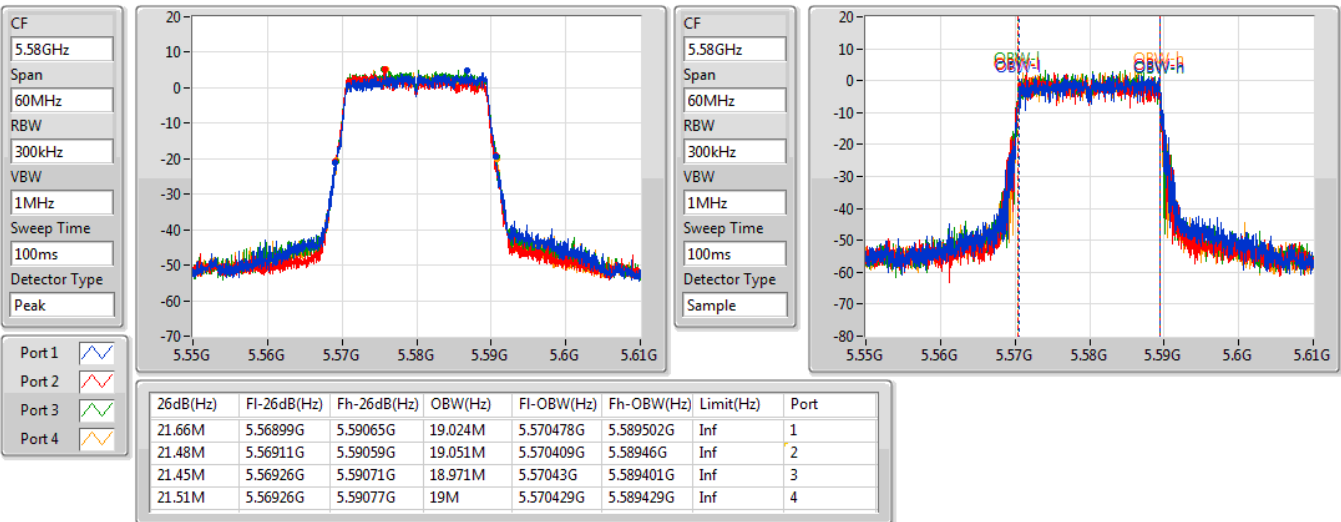

802.11ax HEW20-BF_Nss1,(MCS0)_4TX

EBW

5580MHz

06/01/2021