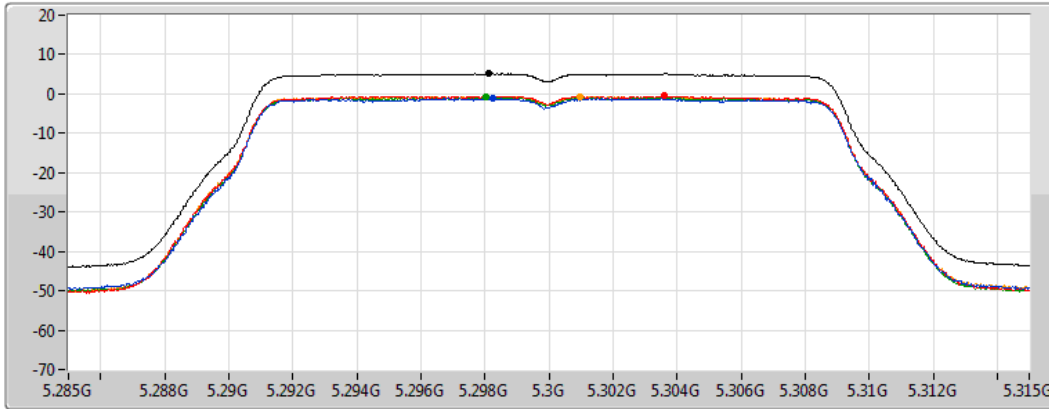

802.11ac VHT20_Nss1,(MCS0)_4TX

PSD

5300MHz

30/12/2020

CF
5.3GHz
Span
30MHz
RBW
1MHz
VBW
3MHz
Sweep Time
20ms
Detector Type
RMS

Sum
Port 1
Port 2
Port 3
Port 4

Sum	PD	Port 1	Port 2	Port 3	Port 4
(dBm/RBW)	(dBm/RBW)	(dBm/RBW)	(dBm/RBW)	(dBm/RBW)	(dBm/RBW)
5.11	5.11	-1.12	-0.50	-0.89	-0.67