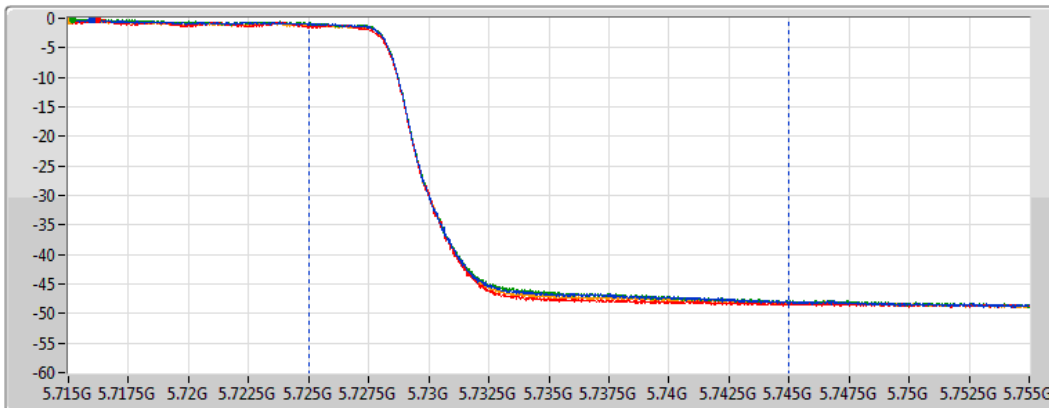

Port 1

Port 2

Port 3

Port 4

Sum= Total Power
PX=Port X

Sum(dBm)	P1(dBm)	P2(dBm)	P3(dBm)	P4(dBm)
9.53	3.61	3.34	3.66	3.42