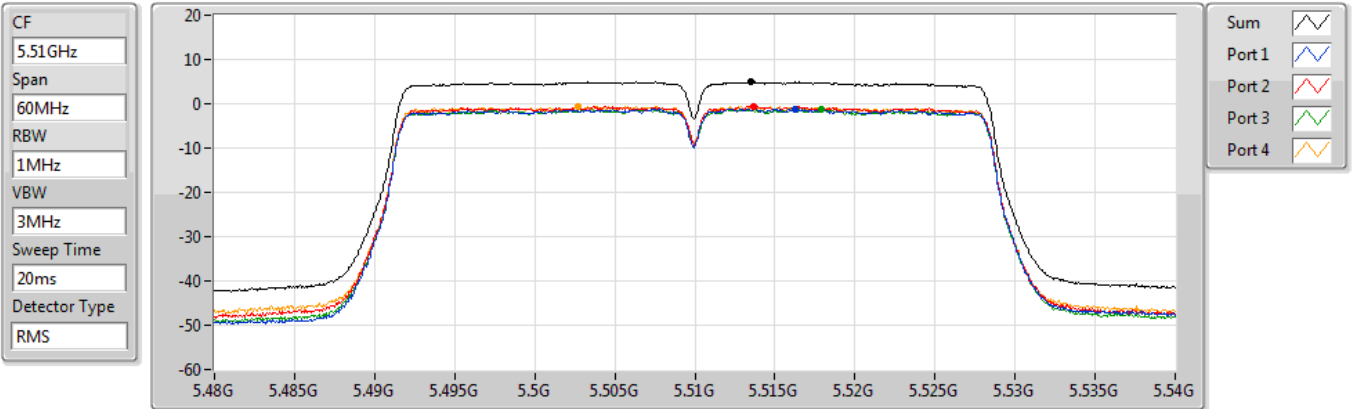

PSD

5510MHz

30/12/2020

Sum	PD	Port 1	Port 2	Port 3	Port 4
(dBm/RBW)	(dBm/RBW)	(dBm/RBW)	(dBm/RBW)	(dBm/RBW)	(dBm/RBW)
4.97	4.97	-1.15	-0.59	-1.28	-0.54

802.11n HT40\_Nss1,(MCS0)\_4TX

PSD

5550MHz

30/12/2020