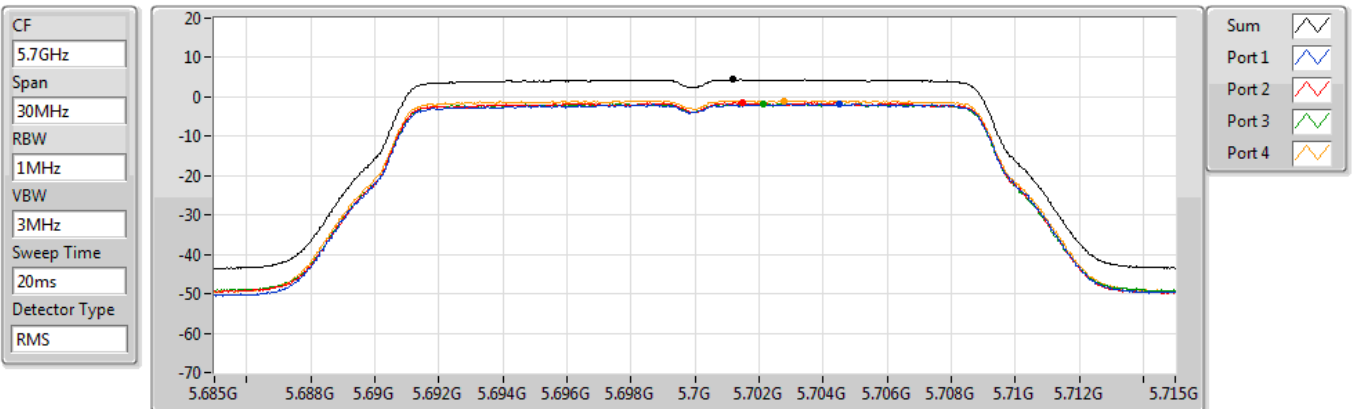

802.11n HT20_Nss1,(MCS0)_4TX

PSD

5700MHz

29/12/2020

Sum	PD	Port 1	Port 2	Port 3	Port 4
(dBm/RBW)	(dBm/RBW)	(dBm/RBW)	(dBm/RBW)	(dBm/RBW)	(dBm/RBW)
4.41	4.41	-1.81	-1.36	-1.81	-0.92