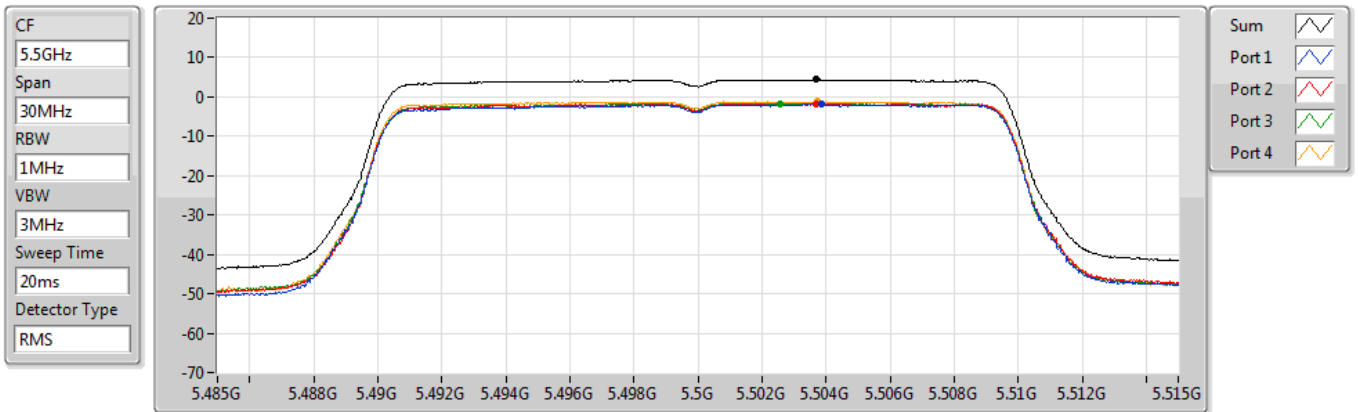

802.11ax HEW20_Nss1,(MCS0)_4TX

PSD

5500MHz

29/12/2020

Sum	PD	Port 1	Port 2	Port 3	Port 4
(dBm/RBW)	(dBm/RBW)	(dBm/RBW)	(dBm/RBW)	(dBm/RBW)	(dBm/RBW)
4.36	4.36	-1.91	-1.66	-1.66	-1.22