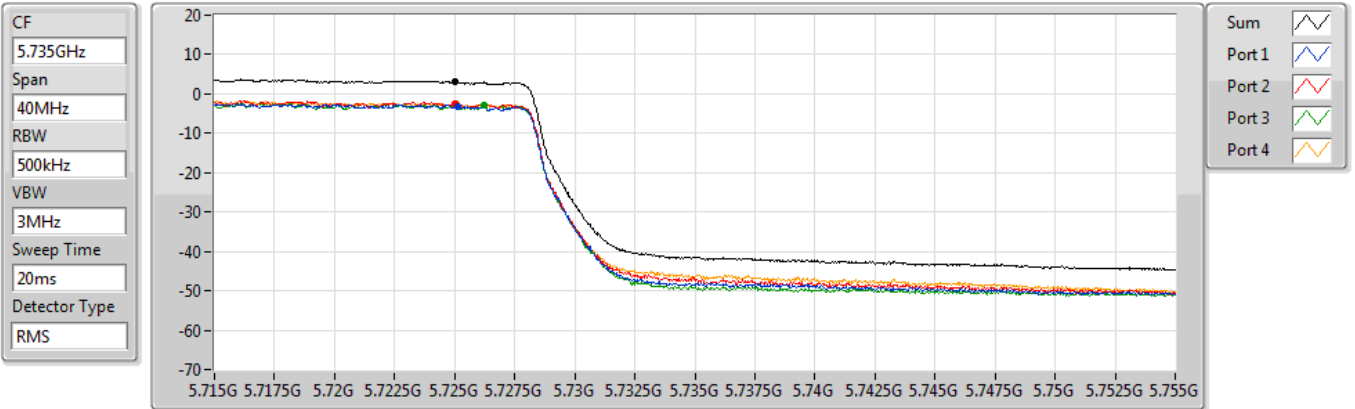

802.11n HT40_Nss1,(MCS0)_4TX

5710MHz Straddle 5.725-5.85GHz

PSD

30/12/2020

Sum	PD	Port 1	Port 2	Port 3	Port 4
(dBm/RBW)	(dBm/RBW)	(dBm/RBW)	(dBm/RBW)	(dBm/RBW)	(dBm/RBW)
2.97	2.97	-3.27	-2.62	-2.96	-2.54