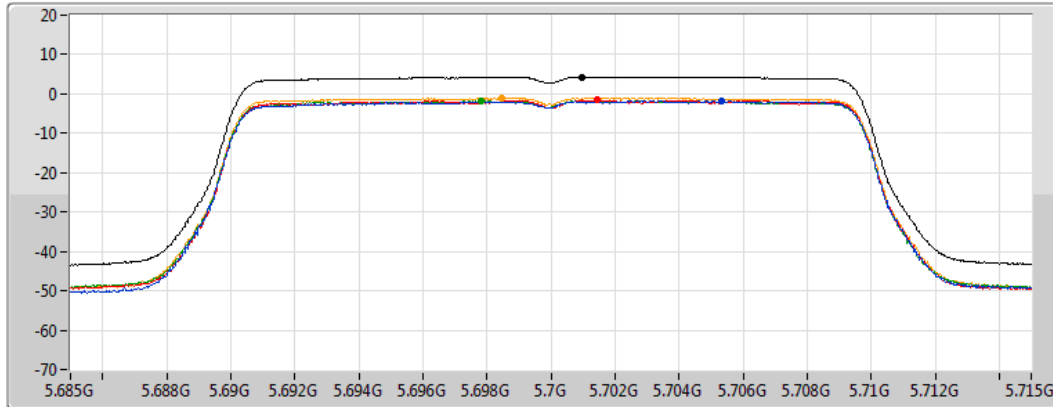

802.11ax HEW20_Nss1,(MCS0)_4TX

PSD

5700MHz

29/12/2020

CF
5.7GHz

Span
30MHz

RBW
1MHz

VBW
3MHz

Sweep Time
20ms

Detector Type
RMS

Sum

Port 1

Port 2

Port 3

Port 4

Sum	PD	Port 1	Port 2	Port 3	Port 4
(dBm/RBW)	(dBm/RBW)	(dBm/RBW)	(dBm/RBW)	(dBm/RBW)	(dBm/RBW)
4.34	4.34	-1.82	-1.55	-1.85	-1.00

802.11ax HEW20_Nss1,(MCS0)_4TX

PSD

5720MHz Straddle 5.47-5.725GHz

29/12/2020

CF
5.71GHz

Span
60MHz

RBW
1MHz

VBW
3MHz

Sweep Time
20ms

Detector Type
RMS