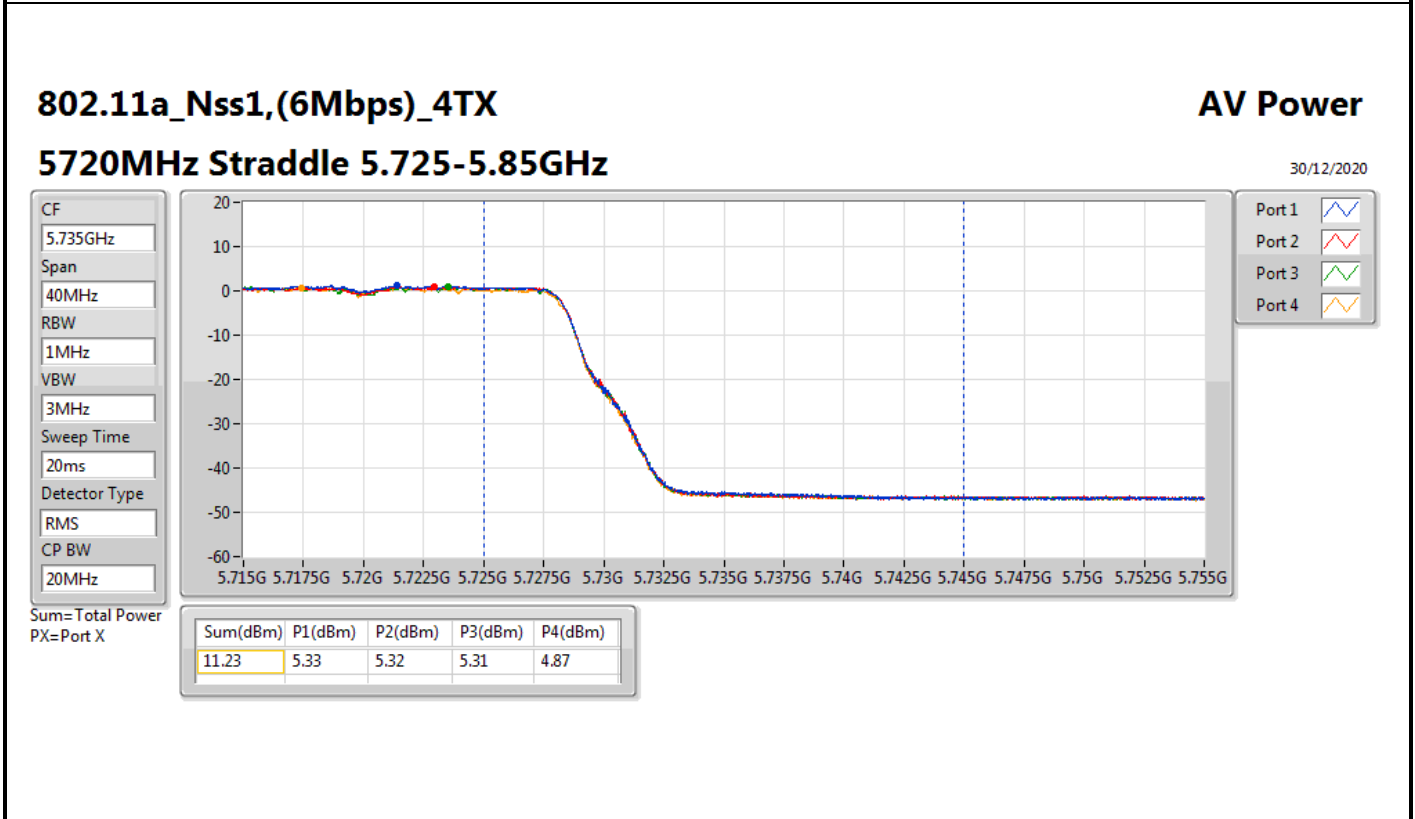

DG = Directional Gain; Port X = Port X output power

802.11n HT40\_Nss1,(MCS0)\_4TX

AV Power

5710MHz Straddle 5.47-5.725GHz

30/12/2020

CF  
5.69GHz

Span  
140MHz

RBW  
1MHz