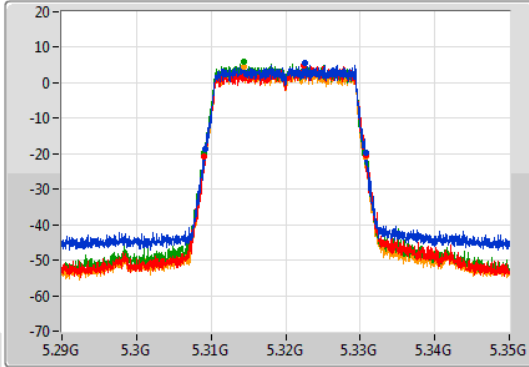

802.11ax HEW20-BF_Nss1,(MCS0)_4TX

EBW

5320MHz

07/01/2021

CF: 5.32GHz
Span: 60MHz
RBW: 300kHz
VBW: 1MHz
Sweep Time: 100ms
Detector Type: Peak

CF: 5.32GHz
Span: 60MHz
RBW: 300kHz
VBW: 1MHz
Sweep Time: 100ms
Detector Type: Sample