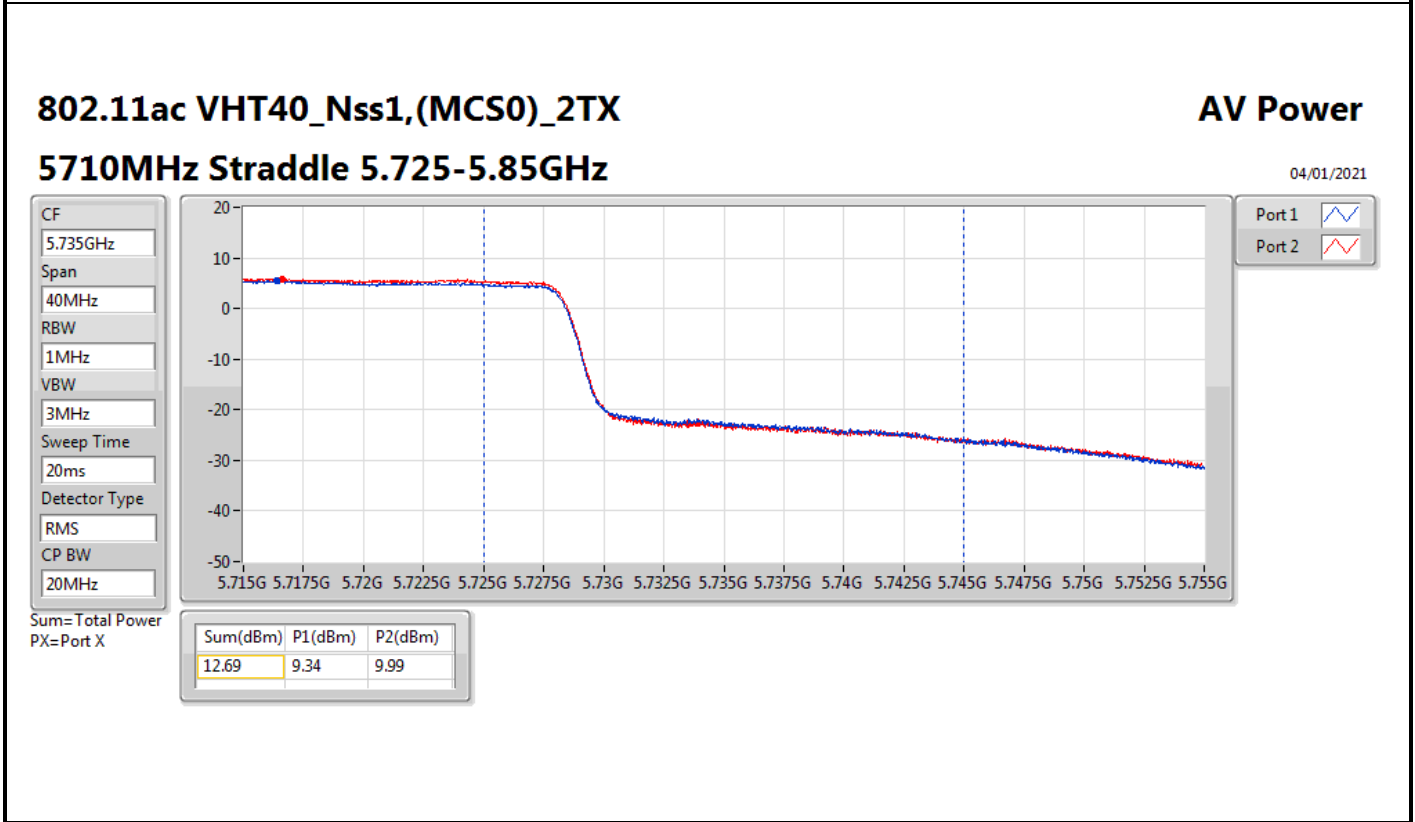

DG = Directional Gain; Port X = Port X output power

Summary

Mode	Total Power (dBm)	Total Power (W)	EIRP (dBm)	EIRP (W)
5.47-5.725GHz	-	-	-	-
802.11ax HEW20-BF_Nss1,(MCS0)_4TX	17.63	0.05794	29.98	0.99541
802.11ax HEW40-BF_Nss1,(MCS0)_4TX	17.59	0.05741	29.94	0.98628
802.11ax HEW80-BF_Nss1,(MCS0)_4TX	17.47	0.05585	29.82	0.95940
802.11ax HEW160-BF_Nss1,(MCS0)_4TX	17.31	0.05383	29.66	0.92470
5.725-5.85GHz	-	-	-	-
802.11ax HEW20-BF_Nss1,(MCS0)_4TX	11.56	0.01432	23.91	0.24604
802.11ax HEW40-BF_Nss1,(MCS0)_4TX	8.13	0.00650	20.48	0.11169
802.11ax HEW80-BF_Nss1,(MCS0)_4TX	4.70	0.00295	17.05	0.05070