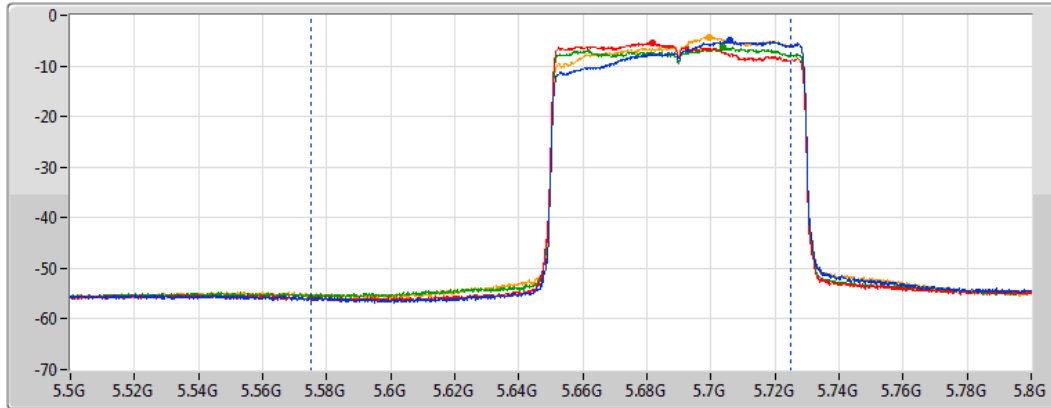

802.11ax HEW80-BF_Nss1,(MCS0)_4TX

AV Power

5690MHz Straddle 5.47-5.725GHz

07/01/2021

CF
5.65GHz

Span
300MHz

RBW
1MHz

VBW
3MHz

Sweep Time
20ms

Detector Type
RMS

CP BW
150MHz

Port 1

Port 2

Port 3

Port 4

Sum=Total Power
PX=Port X

Sum(dBm)	P1(dBm)	P2(dBm)	P3(dBm)	P4(dBm)
17.47	11.16	11.54	11.01	12.03

802.11ax HEW80-BF_Nss1,(MCS0)_4TX

AV Power

5690MHz Straddle 5.725-5.85GHz

07/01/2021

CF
5.735GHz

Span
40MHz

RBW
1MHz

VBW
3MHz

Sweep Time
20ms

Detector Type
RMS

CP BW
20MHz