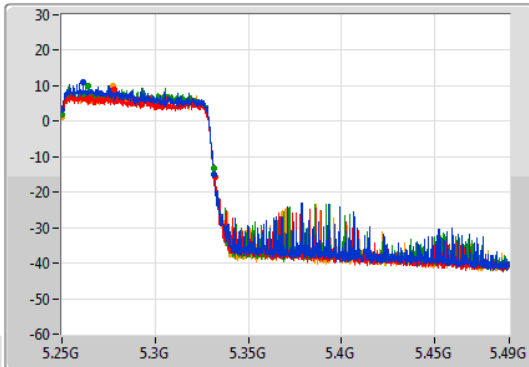

802.11ax HEW160-BF\_Nss1,(MCS0)\_4TX

EBW

5250MHz Straddle 5.25-5.35GHz

08/01/2021

CF  
5.37GHz  
Span  
240MHz  
RBW  
2MHz  
VBW  
8MHz  
Sweep Time  
100ms  
Detector Type  
Peak

CF  
5.37GHz  
Span  
240MHz  
RBW  
3MHz  
VBW  
8MHz  
Sweep Time  
100ms  
Detector Type  
Sample