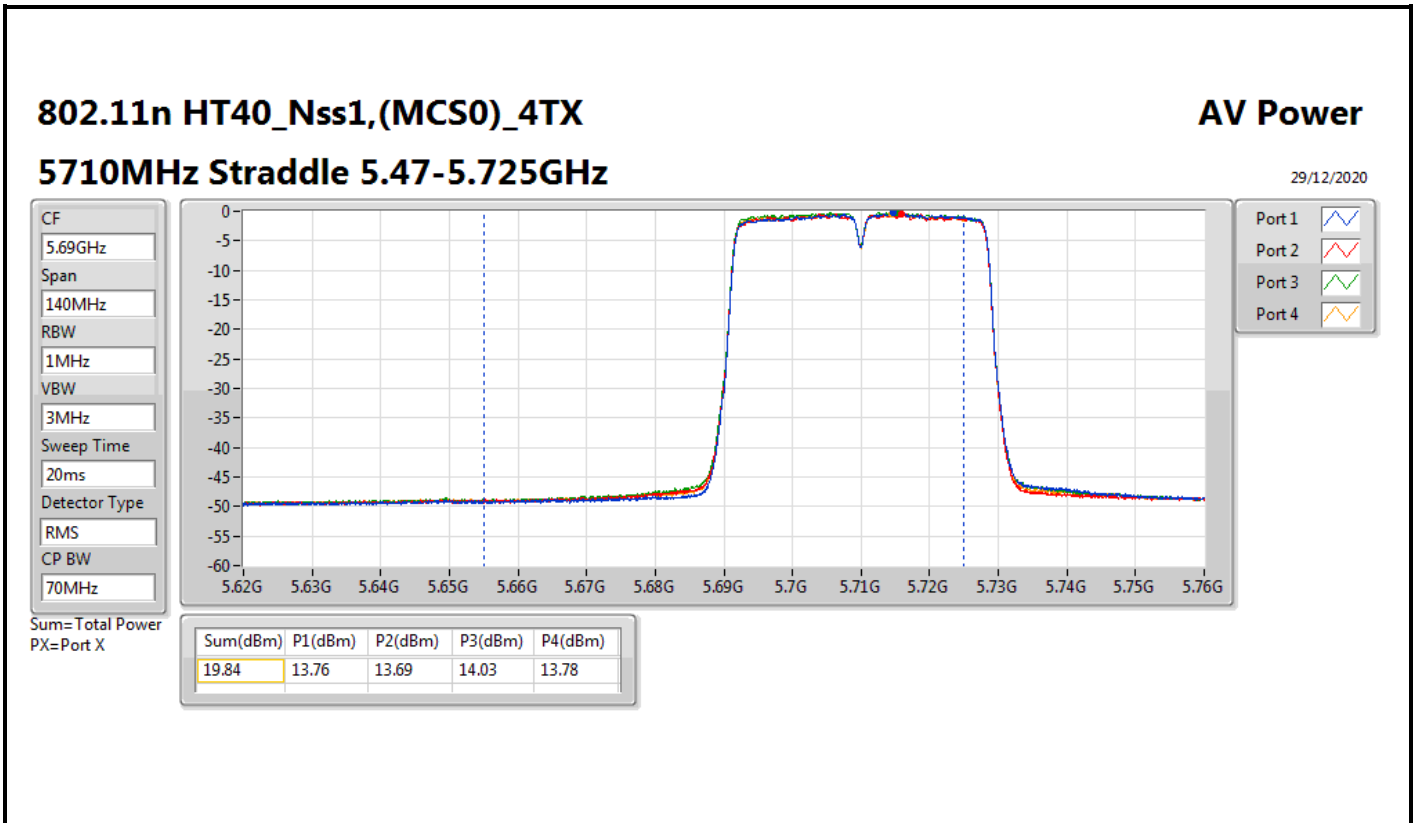

DG = Directional Gain; Port X = Port X output power

**802.11ac VHT40\_Nss1,(MCS0)\_4TX**  
**5710MHz Straddle 5.47-5.725GHz**

**AV Power**

29/12/2020

CF  
5.69GHz

Span  
140MHz

RBW  
1MHz

VBW  
3MHz