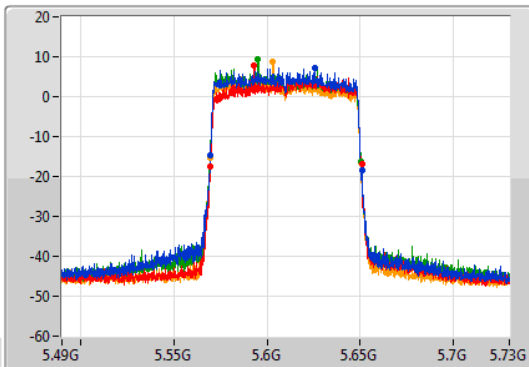

802.11ax HEW80-BF_Nss1,(MCS0)_4TX

EBW

5610MHz

08/01/2021

CF
5.61GHz
Span
240MHz
RBW
1MHz
VBW
3MHz
Sweep Time
100ms
Detector Type
Peak

CF
5.61GHz
Span
240MHz
RBW
2MHz
VBW
8MHz
Sweep Time
100ms
Detector Type
Sample