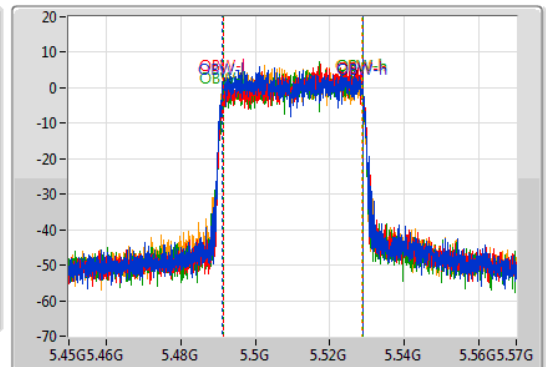

802.11ax HEW40-BF\_Nss1,(MCS0)\_4TX

EBW

5510MHz

06/01/2021

CF  
5.51GHz  
Span  
120MHz  
RBW  
500kHz  
VBW  
2MHz  
Sweep Time  
100ms  
Detector Type  
Peak

CF  
5.51GHz  
Span  
120MHz  
RBW  
1MHz  
VBW  
3MHz  
Sweep Time  
100ms  
Detector Type  
Sample