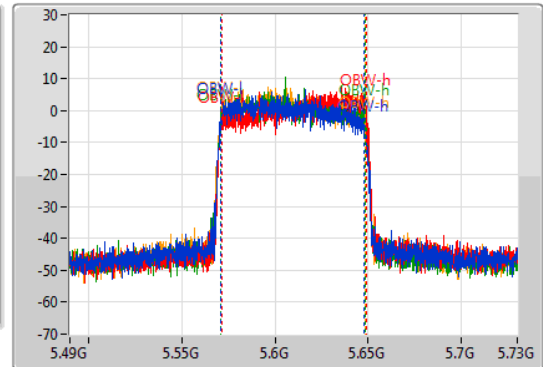

802.11ax HEW80-BF\_Nss1,(MCS0)\_4TX

EBW

5610MHz

07/01/2021

CF: 5.61GHz  
 Span: 240MHz  
 RBW: 1MHz  
 VBW: 3MHz  
 Sweep Time: 100ms  
 Detector Type: Peak

CF: 5.61GHz  
 Span: 240MHz  
 RBW: 2MHz  
 VBW: 8MHz  
 Sweep Time: 100ms  
 Detector Type: Sample