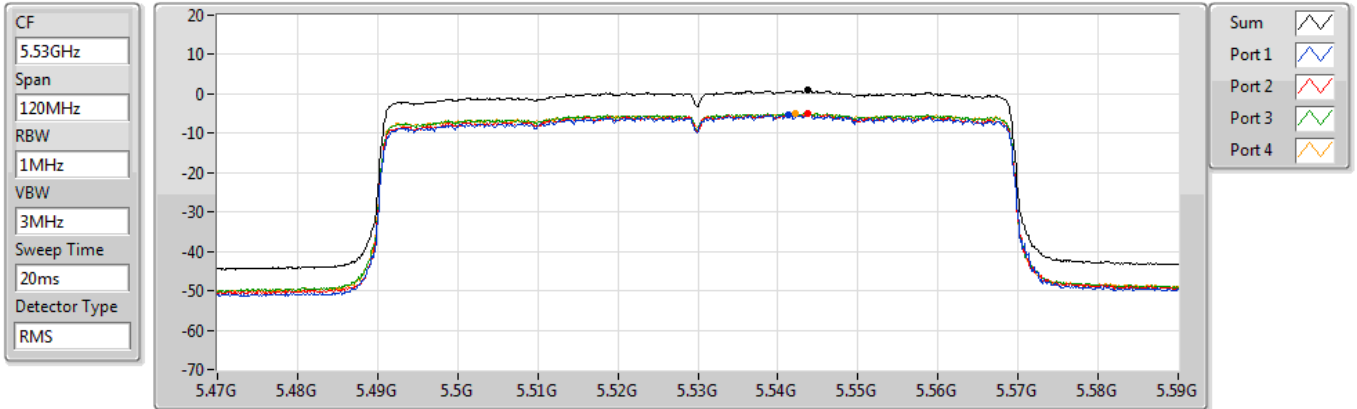

802.11ax HEW80_Nss1,(MCS0)_4TX

PSD

5530MHz

29/12/2020

Sum	PD	Port 1	Port 2	Port 3	Port 4
(dBm/RBW)	(dBm/RBW)	(dBm/RBW)	(dBm/RBW)	(dBm/RBW)	(dBm/RBW)
0.84	0.84	-5.31	-4.92	-4.91	-4.96