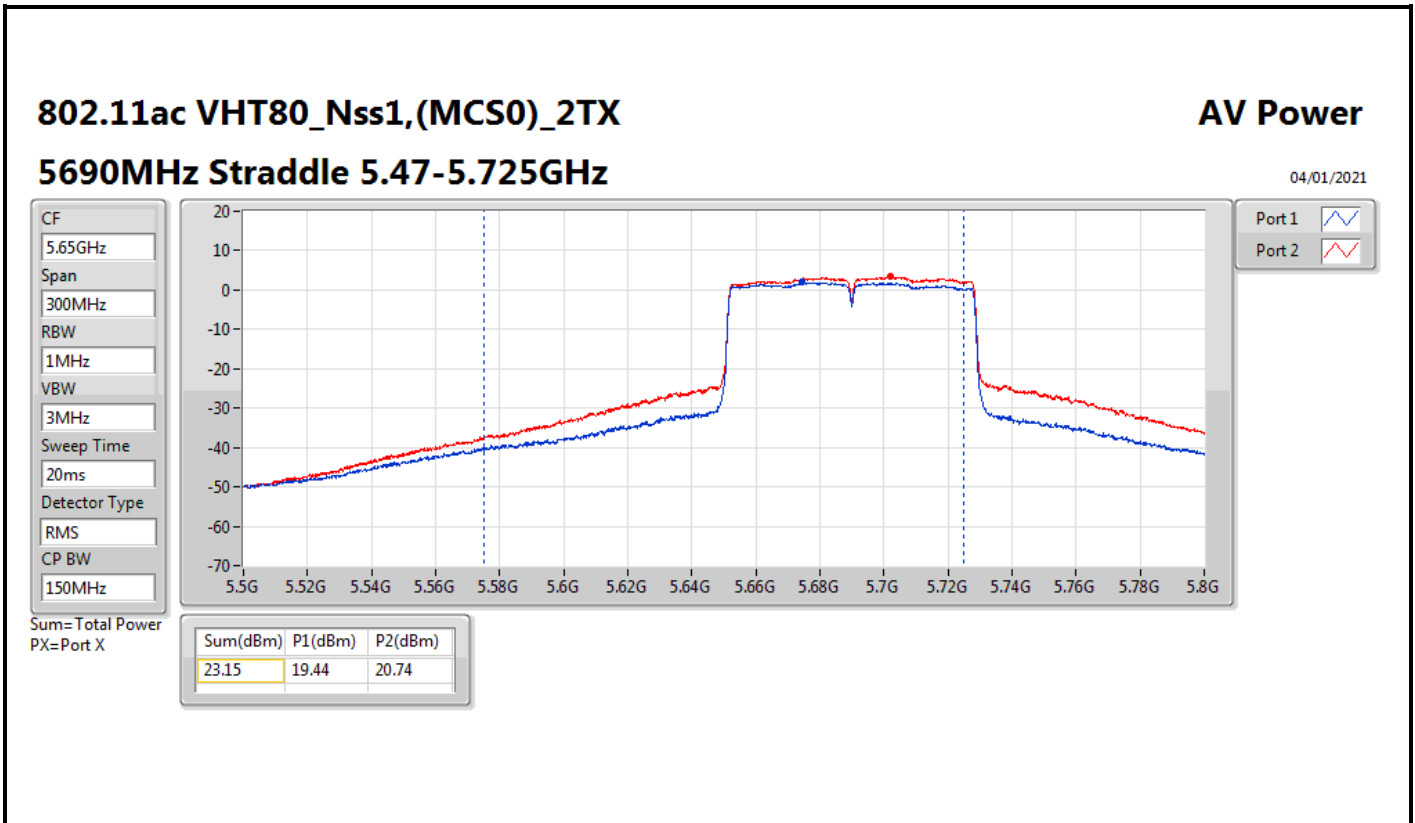

DG = Directional Gain; Port X = Port X output power

Summary

Mode	Total Power (dBm)	Total Power (W)	EIRP (dBm)	EIRP (W)
5.47-5.725GHz	-	-	-	-
802.11ax HEW20-BF_Nss1,(MCS0)_4TX	17.63	0.05794	29.98	0.99541
802.11ax HEW40-BF_Nss1,(MCS0)_4TX	17.59	0.05741	29.94	0.98628
802.11ax HEW80-BF_Nss1,(MCS0)_4TX	17.47	0.05585	29.82	0.95940
802.11ax HEW160-BF_Nss1,(MCS0)_4TX	17.31	0.05383	29.66	0.92470
5.725-5.85GHz	-	-	-	-
802.11ax HEW20-BF_Nss1,(MCS0)_4TX	11.56	0.01432	23.91	0.24604
802.11ax HEW40-BF_Nss1,(MCS0)_4TX	8.13	0.00650	20.48	0.11169
802.11ax HEW80-BF_Nss1,(MCS0)_4TX	4.70	0.00295	17.05	0.05070