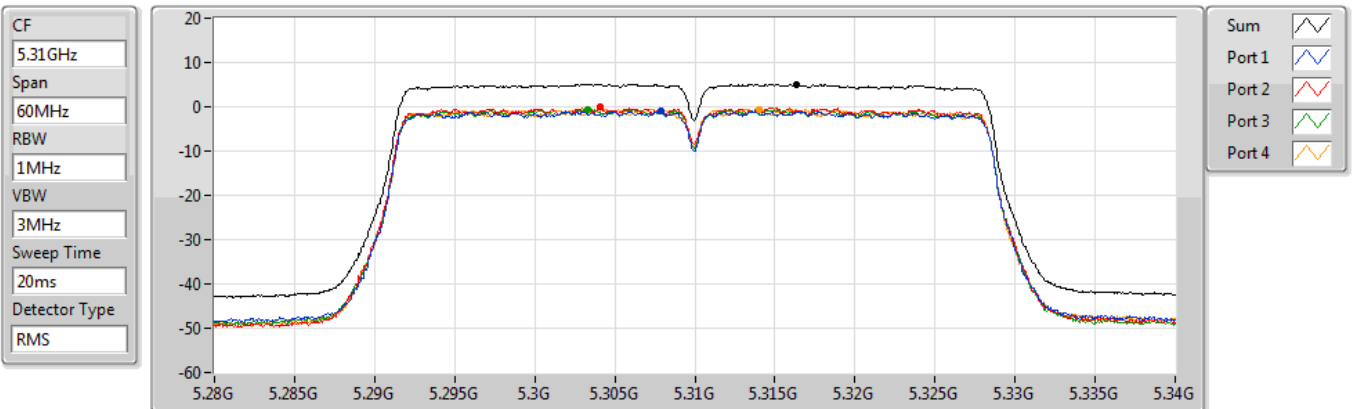

802.11n HT40_Nss1,(MCS0)_4TX

PSD

5310MHz

30/12/2020

Sum	PD	Port 1	Port 2	Port 3	Port 4
(dBm/RBW)	(dBm/RBW)	(dBm/RBW)	(dBm/RBW)	(dBm/RBW)	(dBm/RBW)
5.09	5.09	-1.03	-0.09	-0.59	-0.62