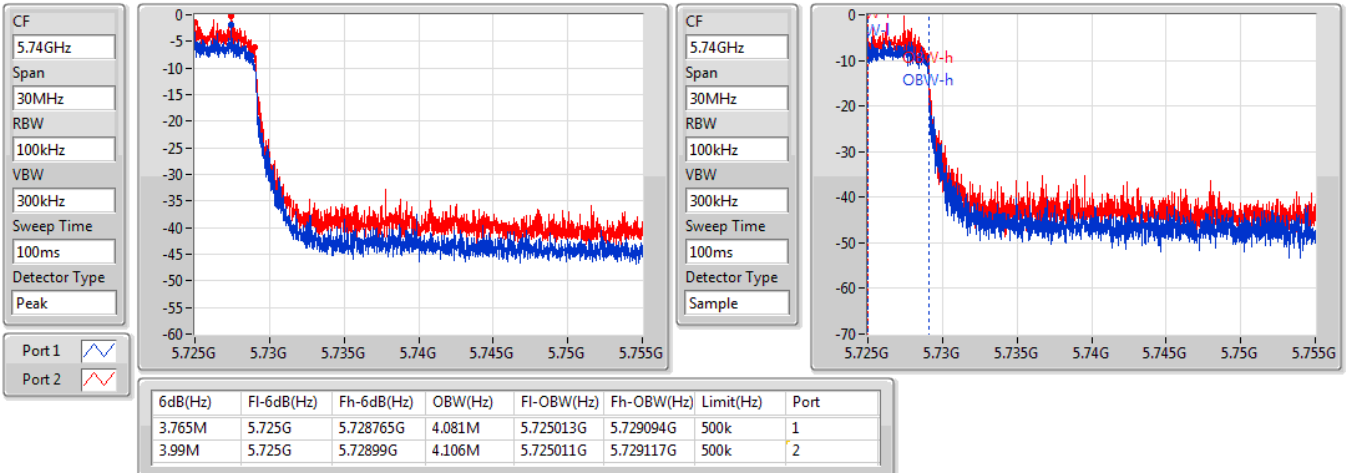

EBW

5690MHz Straddle 5.47-5.725GHz

13/01/2021

802.11ax HEW80-BF\_Nss1,(MCS0)\_2TX

EBW

5690MHz Straddle 5.725-5.85GHz

13/01/2021

Summary