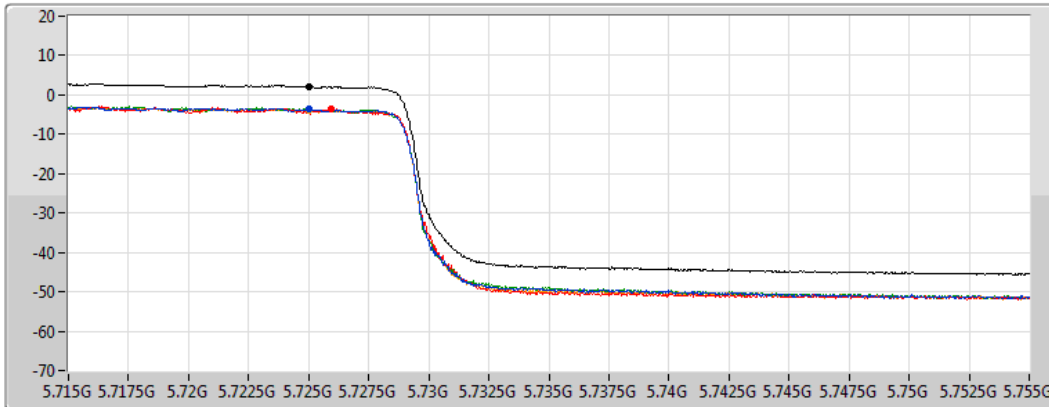

802.11ax HEW40_Nss1,(MCS0)_4TX
5710MHz Straddle 5.725-5.85GHz

PSD

29/12/2020

CF
5.735GHz
Span
40MHz
RBW
500kHz
VBW
3MHz
Sweep Time
20ms
Detector Type
RMS

Sum
Port 1
Port 2
Port 3
Port 4

Sum	PD	Port 1	Port 2	Port 3	Port 4
(dBm/RBW)	(dBm/RBW)	(dBm/RBW)	(dBm/RBW)	(dBm/RBW)	(dBm/RBW)
2.09	2.09	-3.67	-3.67	-3.72	-3.83