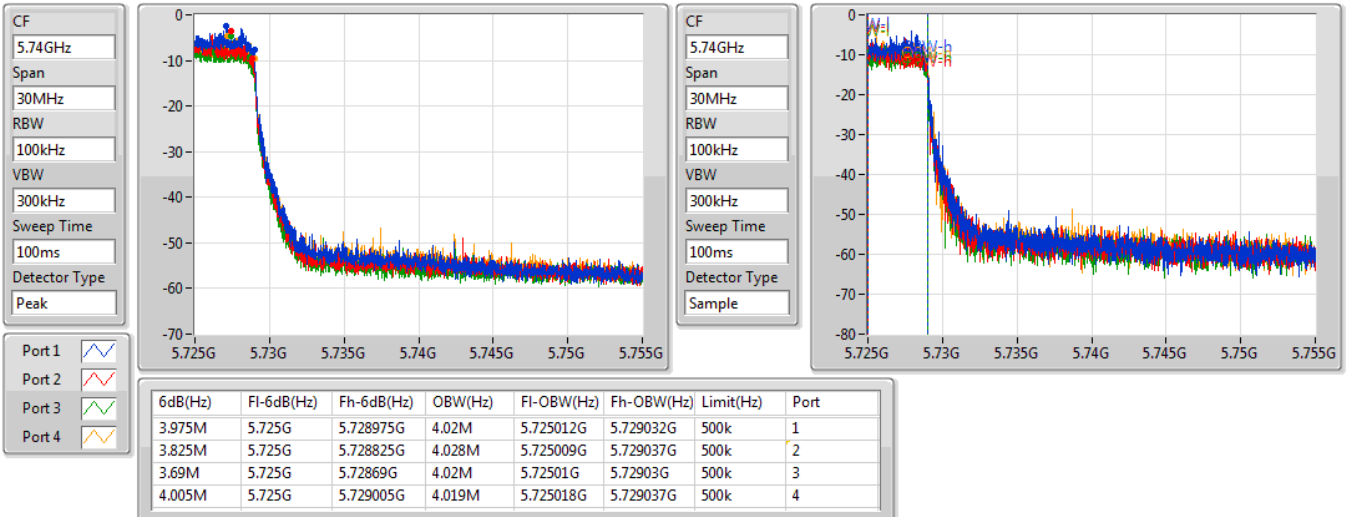

802.11ax HEW40-BF\_Nss1,(MCS0)\_4TX

EBW

5710MHz Straddle 5.47-5.725GHz

06/01/2021

802.11ax HEW40-BF\_Nss1,(MCS0)\_4TX

EBW

5710MHz Straddle 5.725-5.85GHz

06/01/2021

802.11ax HEW80-BF\_Nss1,(MCS0)\_4TX

EBW

5530MHz

07/01/2021

CF: 5.53GHz  
 Span: 240MHz  
 RBW: 1MHz  
 VBW: 3MHz  
 Sweep Time: 100ms  
 Detector Type: Peak

CF: 5.53GHz  
 Span: 240MHz  
 RBW: 2MHz  
 VBW: 8MHz  
 Sweep Time: 100ms  
 Detector Type: Sample