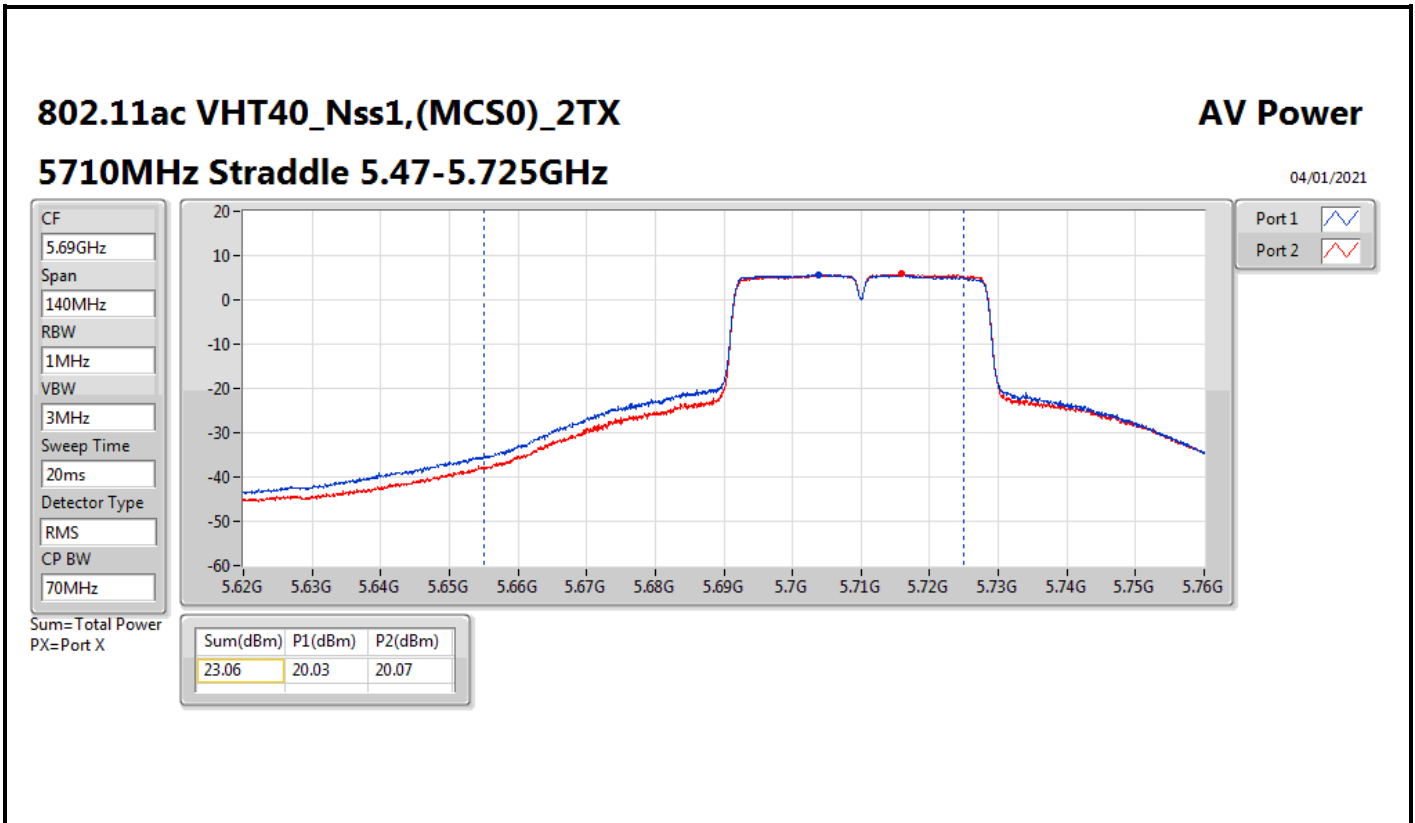

DG = Directional Gain; Port X = Port X output power

Summary

Mode	Total Power (dBm)	Total Power (W)	EIRP (dBm)	EIRP (W)
5.47-5.725GHz	-	-	-	-
802.11ax HEW20-BF_Nss1,(MCS0)_4TX	17.63	0.05794	29.98	0.99541
802.11ax HEW40-BF_Nss1,(MCS0)_4TX	17.59	0.05741	29.94	0.98628
802.11ax HEW80-BF_Nss1,(MCS0)_4TX	17.47	0.05585	29.82	0.95940
802.11ax HEW160-BF_Nss1,(MCS0)_4TX	17.31	0.05383	29.66	0.92470
5.725-5.85GHz	-	-	-	-
802.11ax HEW20-BF_Nss1,(MCS0)_4TX	11.56	0.01432	23.91	0.24604
802.11ax HEW40-BF_Nss1,(MCS0)_4TX	8.13	0.00650	20.48	0.11169
802.11ax HEW80-BF_Nss1,(MCS0)_4TX	4.70	0.00295	17.05	0.05070