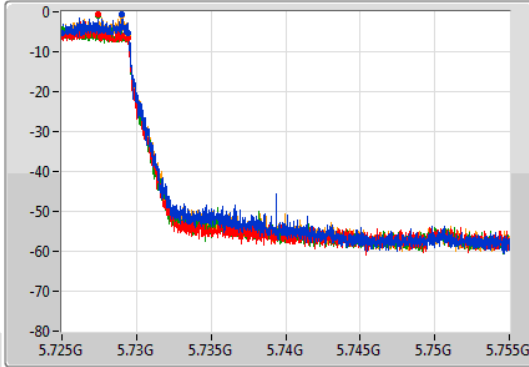

802.11ax HEW20-BF\_Nss1,(MCS0)\_4TX

EBW

5720MHz Straddle 5.725-5.85GHz

06/01/2021

CF  
5.74GHz  
Span  
30MHz  
RBW  
100kHz  
VBW  
300kHz  
Sweep Time  
100ms  
Detector Type  
Peak

CF  
5.74GHz  
Span  
30MHz  
RBW  
100kHz  
VBW  
300kHz  
Sweep Time  
100ms  
Detector Type  
Sample