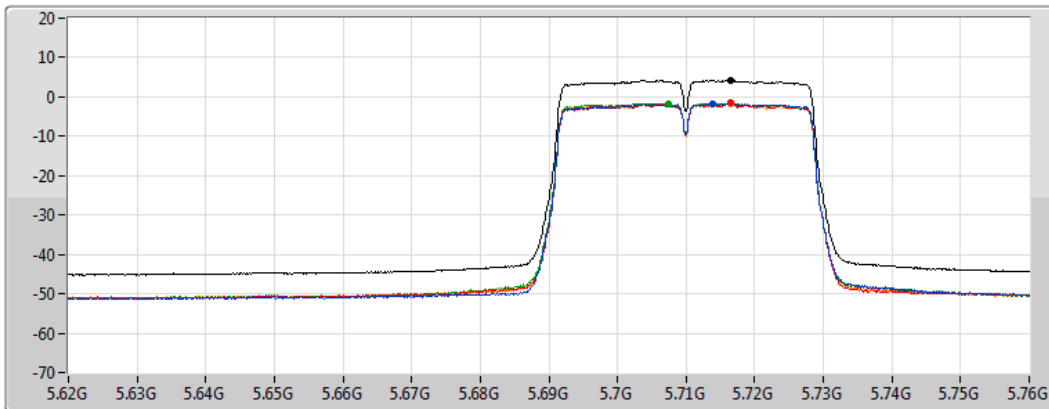

802.11ac VHT40_Nss1,(MCS0)_4TX

PSD

5710MHz Straddle 5.47-5.725GHz

29/12/2020

CF
5.69GHz
Span
140MHz
RBW
1MHz
VBW
3MHz
Sweep Time
20ms
Detector Type
RMS

Sum
Port 1
Port 2
Port 3
Port 4

Sum	PD	Port 1	Port 2	Port 3	Port 4
(dBm/RBW)	(dBm/RBW)	(dBm/RBW)	(dBm/RBW)	(dBm/RBW)	(dBm/RBW)
4.28	4.28	-1.72	-1.60	-1.63	-1.75