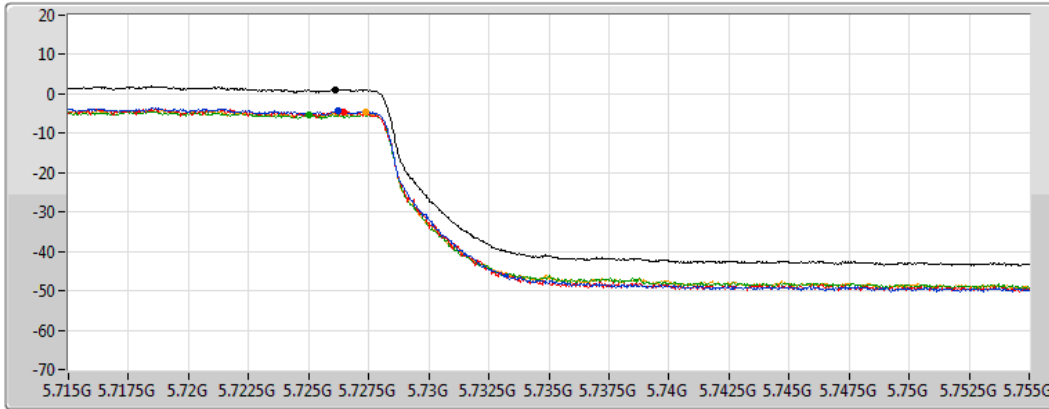

802.11ac VHT80_Nss1,(MCS0)_4TX
5690MHz Straddle 5.725-5.85GHz

PSD

29/12/2020

CF
5.735GHz
Span
40MHz
RBW
500kHz
VBW
3MHz
Sweep Time
20ms
Detector Type
RMS

Sum
Port 1
Port 2
Port 3
Port 4

Sum	PD	Port 1	Port 2	Port 3	Port 4
(dBm/RBW)	(dBm/RBW)	(dBm/RBW)	(dBm/RBW)	(dBm/RBW)	(dBm/RBW)
1.10	1.10	-4.36	-4.44	-5.29	-4.77