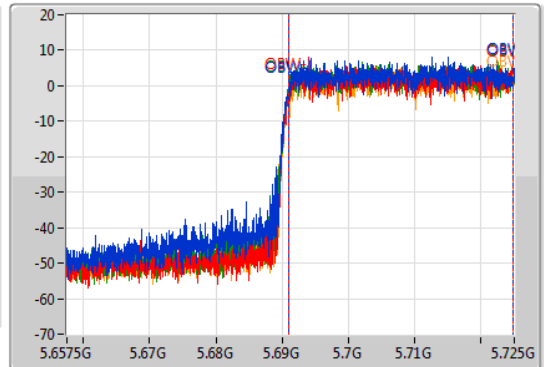

802.11ax HEW40-BF\_Nss1,(MCS0)\_4TX

EBW

5710MHz Straddle 5.47-5.725GHz

08/01/2021

CF  
5.69125GHz  
Span  
67.5MHz  
RBW  
500kHz  
VBW  
2MHz  
Sweep Time  
100ms  
Detector Type  
Peak

CF  
5.69125GHz  
Span  
67.5MHz  
RBW  
1MHz  
VBW  
3MHz  
Sweep Time  
100ms  
Detector Type  
Sample