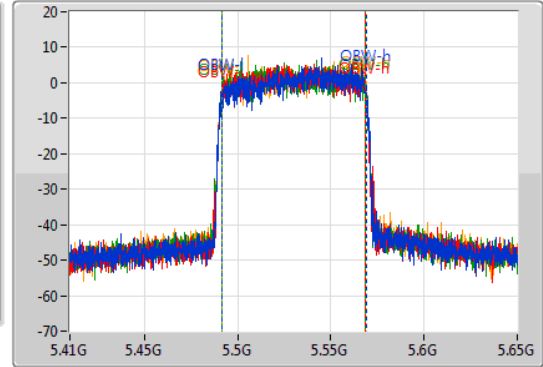

802.11ax HEW80-BF\_Nss1,(MCS0)\_4TX

EBW

5530MHz

07/01/2021

CF: 5.53GHz  
 Span: 240MHz  
 RBW: 1MHz  
 VBW: 3MHz  
 Sweep Time: 100ms  
 Detector Type: Peak

CF: 5.53GHz  
 Span: 240MHz  
 RBW: 2MHz  
 VBW: 8MHz  
 Sweep Time: 100ms  
 Detector Type: Sample