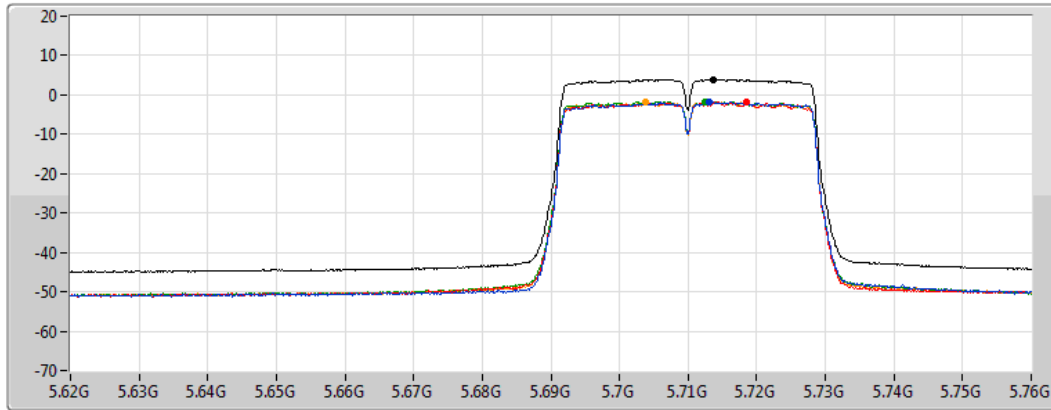

802.11n HT40\_Nss1,(MCS0)\_4TX

PSD

5710MHz Straddle 5.47-5.725GHz

29/12/2020

CF  
5.69GHz  
Span  
140MHz  
RBW  
1MHz  
VBW  
3MHz  
Sweep Time  
20ms  
Detector Type  
RMS

Sum  
Port 1  
Port 2  
Port 3  
Port 4