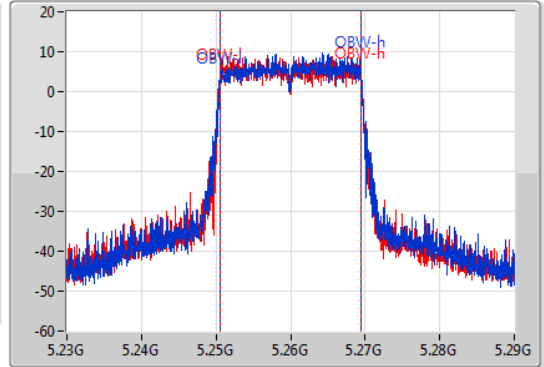

26dB(Hz)	Fl-26dB(Hz)	Fh-26dB(Hz)	OBW(Hz)	Fl-OBW(Hz)	Fh-OBW(Hz)	Limit(Hz)	Port
21.6M	5.24929G	5.27089G	18.971M	5.250519G	5.26949G	Inf	1
21.69M	5.24914G	5.27083G	19.029M	5.250478G	5.269507G	Inf	2

802.11ax HEW20-BF_Nss1,(MCS0)_2TX

EBW

5300MHz

13/01/2021

CF
5.3GHz
Span
60MHz
RBW
300kHz
VBW
1MHz
Sweep Time
100ms
Detector Type
Peak