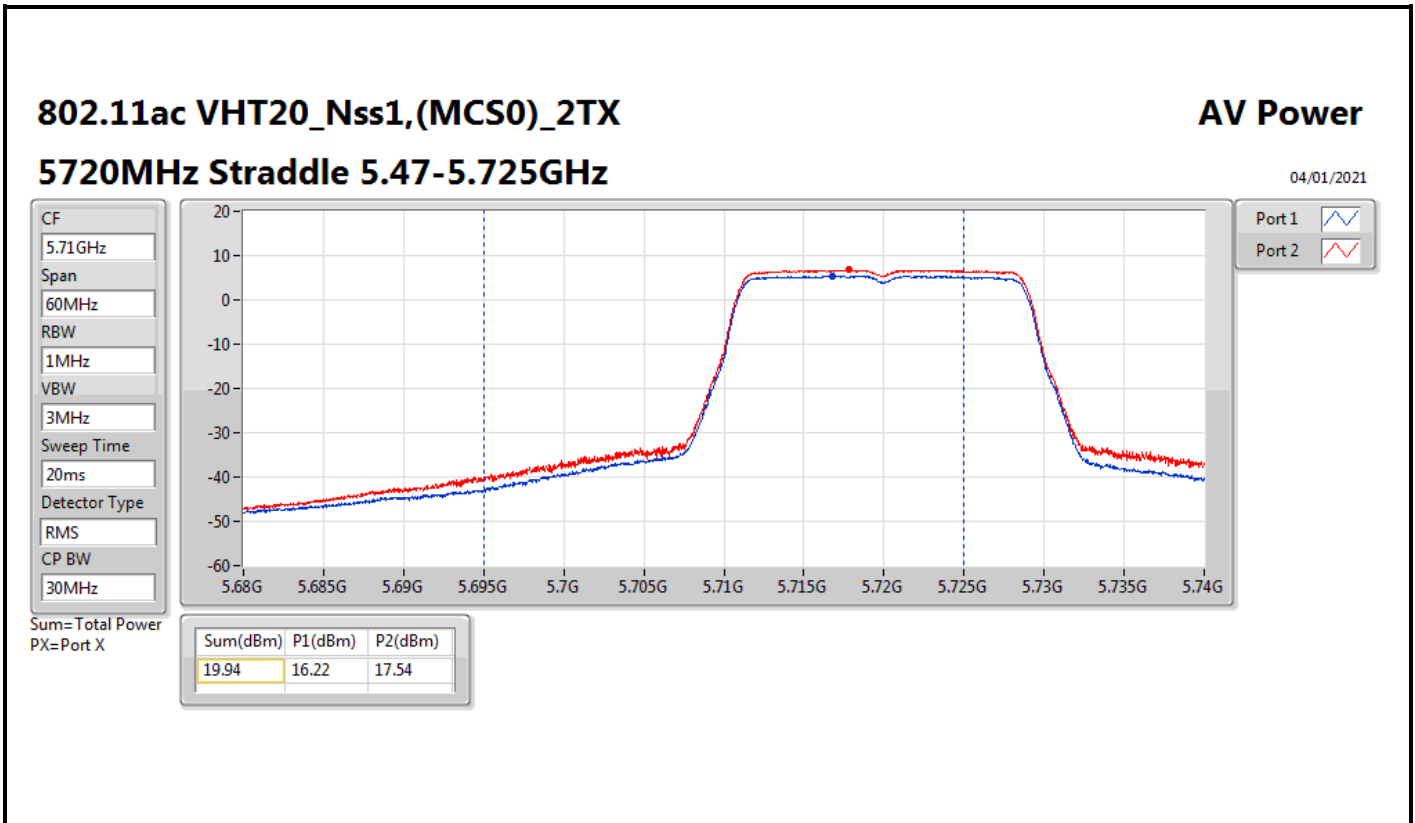

DG = Directional Gain; Port X = Port X output power

Summary

Mode	Total Power (dBm)	Total Power (W)	EIRP (dBm)	EIRP (W)
5.47-5.725GHz	-	-	-	-
802.11ax HEW20-BF_Nss1,(MCS0)_4TX	17.63	0.05794	29.98	0.99541
802.11ax HEW40-BF_Nss1,(MCS0)_4TX	17.59	0.05741	29.94	0.98628
802.11ax HEW80-BF_Nss1,(MCS0)_4TX	17.47	0.05585	29.82	0.95940
802.11ax HEW160-BF_Nss1,(MCS0)_4TX	17.31	0.05383	29.66	0.92470
5.725-5.85GHz	-	-	-	-
802.11ax HEW20-BF_Nss1,(MCS0)_4TX	11.56	0.01432	23.91	0.24604
802.11ax HEW40-BF_Nss1,(MCS0)_4TX	8.13	0.00650	20.48	0.11169
802.11ax HEW80-BF_Nss1,(MCS0)_4TX	4.70	0.00295	17.05	0.05070