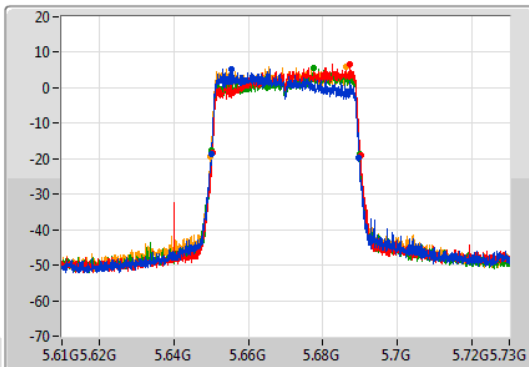

802.11ax HEW40-BF_Nss1,(MCS0)_4TX

EBW

5670MHz

06/01/2021

CF: 5.67GHz
Span: 120MHz
RBW: 500kHz
VBW: 2MHz
Sweep Time: 100ms
Detector Type: Peak

CF: 5.67GHz
Span: 120MHz
RBW: 1MHz
VBW: 3MHz
Sweep Time: 100ms
Detector Type: Sample