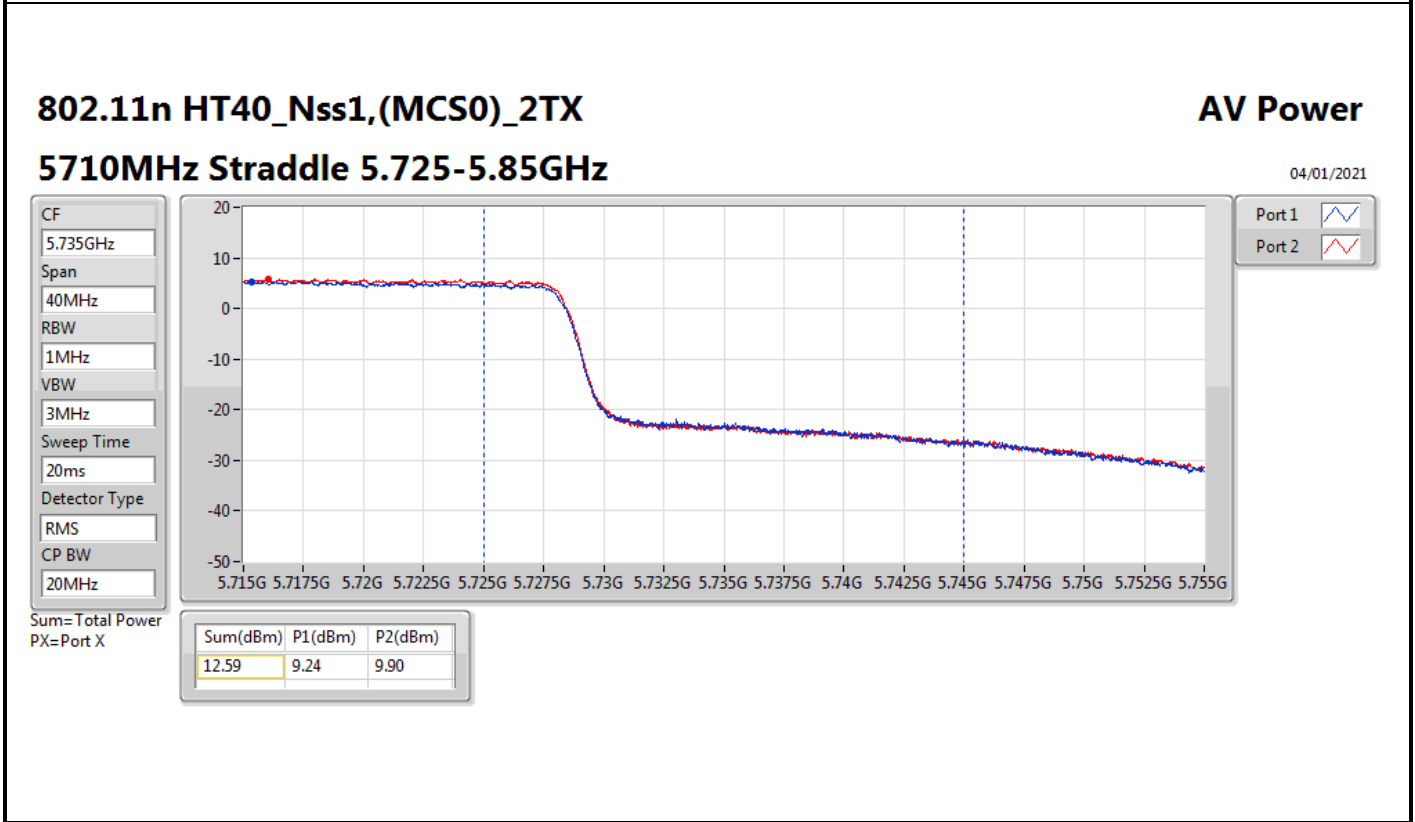

DG = Directional Gain; Port X = Port X output power

Summary

Mode	Total Power (dBm)	Total Power (W)	EIRP (dBm)	EIRP (W)
5.47-5.725GHz	-	-	-	-
802.11ax HEW20-BF_Nss1,(MCS0)_4TX	17.63	0.05794	29.98	0.99541
802.11ax HEW40-BF_Nss1,(MCS0)_4TX	17.59	0.05741	29.94	0.98628
802.11ax HEW80-BF_Nss1,(MCS0)_4TX	17.47	0.05585	29.82	0.95940
802.11ax HEW160-BF_Nss1,(MCS0)_4TX	17.31	0.05383	29.66	0.92470
5.725-5.85GHz	-	-	-	-
802.11ax HEW20-BF_Nss1,(MCS0)_4TX	11.56	0.01432	23.91	0.24604
802.11ax HEW40-BF_Nss1,(MCS0)_4TX	8.13	0.00650	20.48	0.11169
802.11ax HEW80-BF_Nss1,(MCS0)_4TX	4.70	0.00295	17.05	0.05070