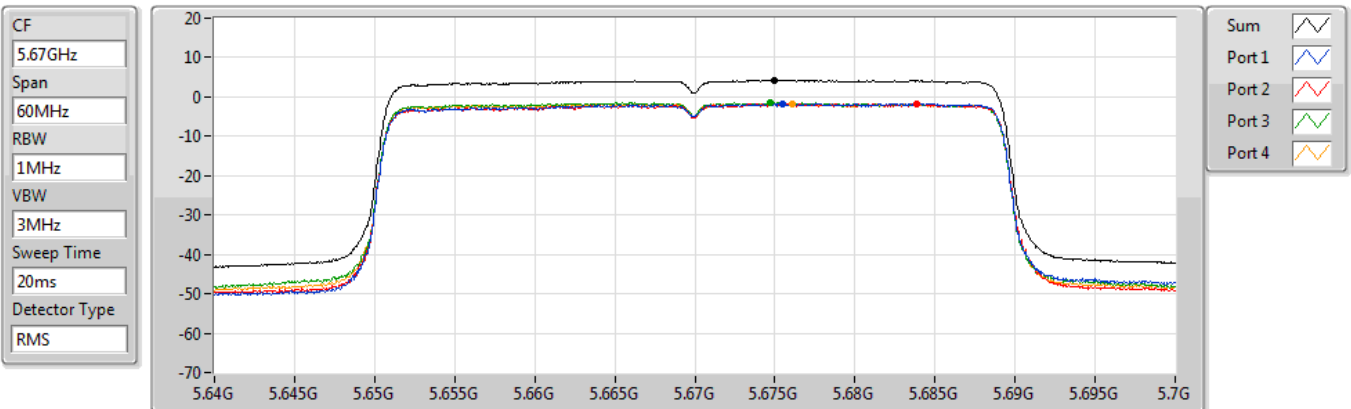

5550MHz

29/12/2020

Sum	PD	Port 1	Port 2	Port 3	Port 4
(dBm/RBW)	(dBm/RBW)	(dBm/RBW)	(dBm/RBW)	(dBm/RBW)	(dBm/RBW)
4.23	4.23	-1.97	-2.12	-1.50	-1.08

802.11ax HEW40\_Nss1,(MCS0)\_4TX

PSD

5670MHz

29/12/2020

Sum	PD	Port 1	Port 2	Port 3	Port 4
(dBm/RBW)	(dBm/RBW)	(dBm/RBW)	(dBm/RBW)	(dBm/RBW)	(dBm/RBW)
4.26	4.26	-1.70	-1.71	-1.38	-1.66