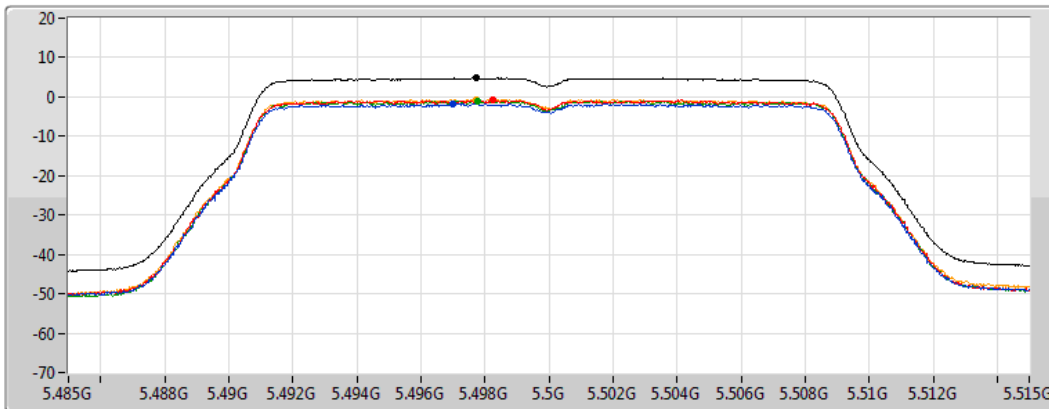

802.11n HT20_Nss1,(MCS0)_4TX

PSD

5500MHz

30/12/2020

CF
5.5GHz

Span
30MHz

RBW
1MHz

VBW
3MHz

Sweep Time
20ms

Detector Type
RMS

Sum

Port 1

Port 2

Port 3

Port 4

Sum	PD	Port 1	Port 2	Port 3	Port 4
(dBm/RBW)	(dBm/RBW)	(dBm/RBW)	(dBm/RBW)	(dBm/RBW)	(dBm/RBW)
4.81	4.81	-1.73	-0.81	-0.99	-0.74