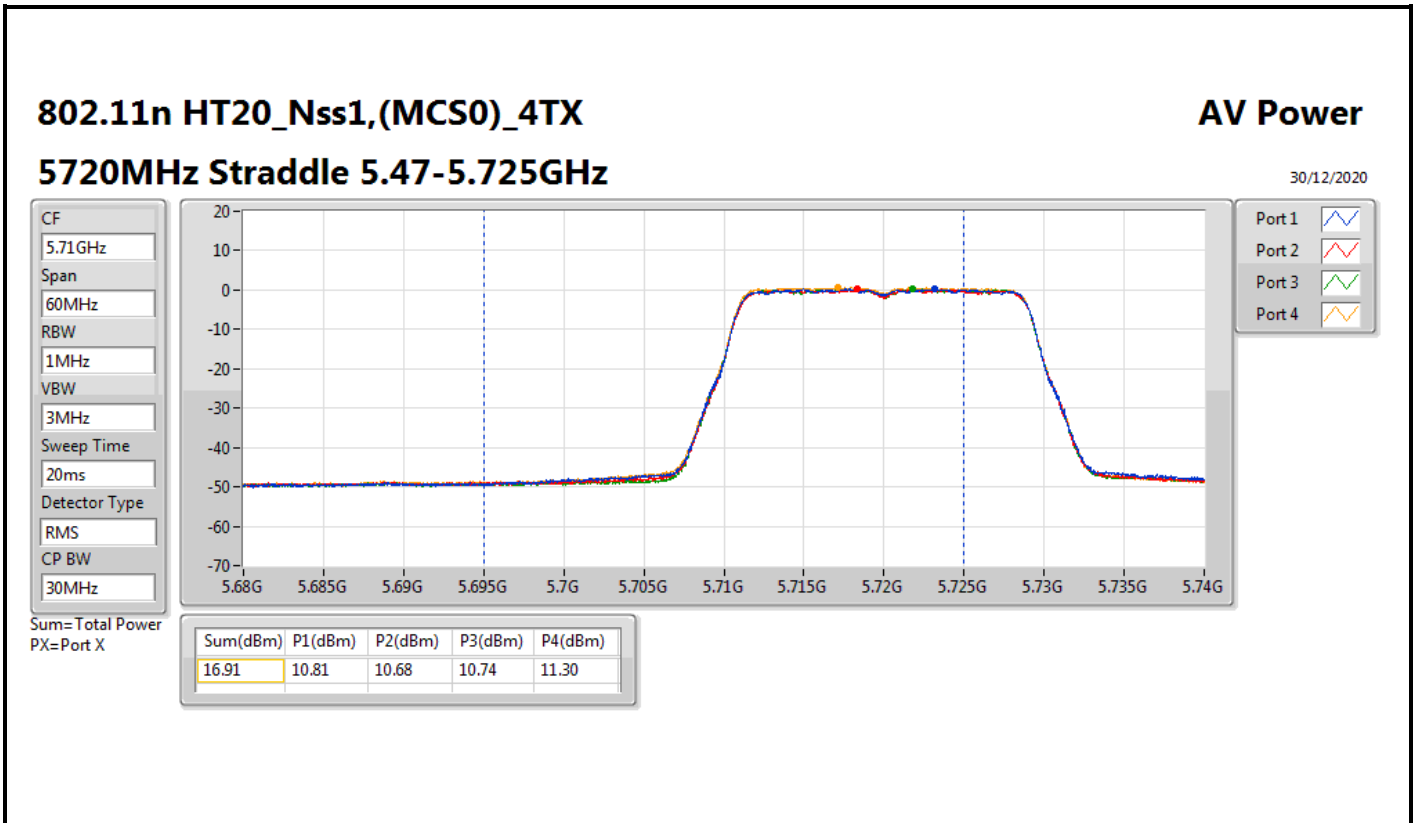

DG = Directional Gain; Port X = Port X output power

802.11n HT40\_Nss1,(MCS0)\_4TX

AV Power

5710MHz Straddle 5.47-5.725GHz

30/12/2020

CF  
5.69GHz

Span  
140MHz

RBW  
1MHz