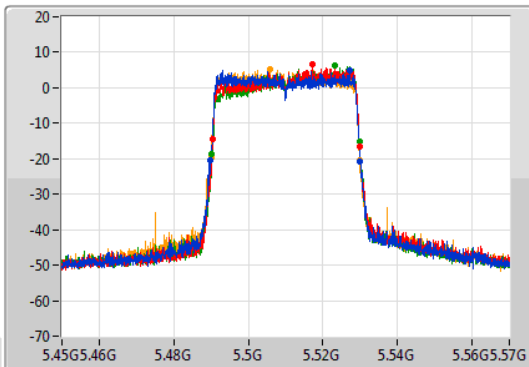

5510MHz

06/01/2021

CF
5.51GHz
Span
120MHz
RBW
500kHz
VBW
2MHz
Sweep Time
100ms
Detector Type
Peak

CF
5.51GHz
Span
120MHz
RBW
1MHz
VBW
3MHz
Sweep Time
100ms
Detector Type
Sample