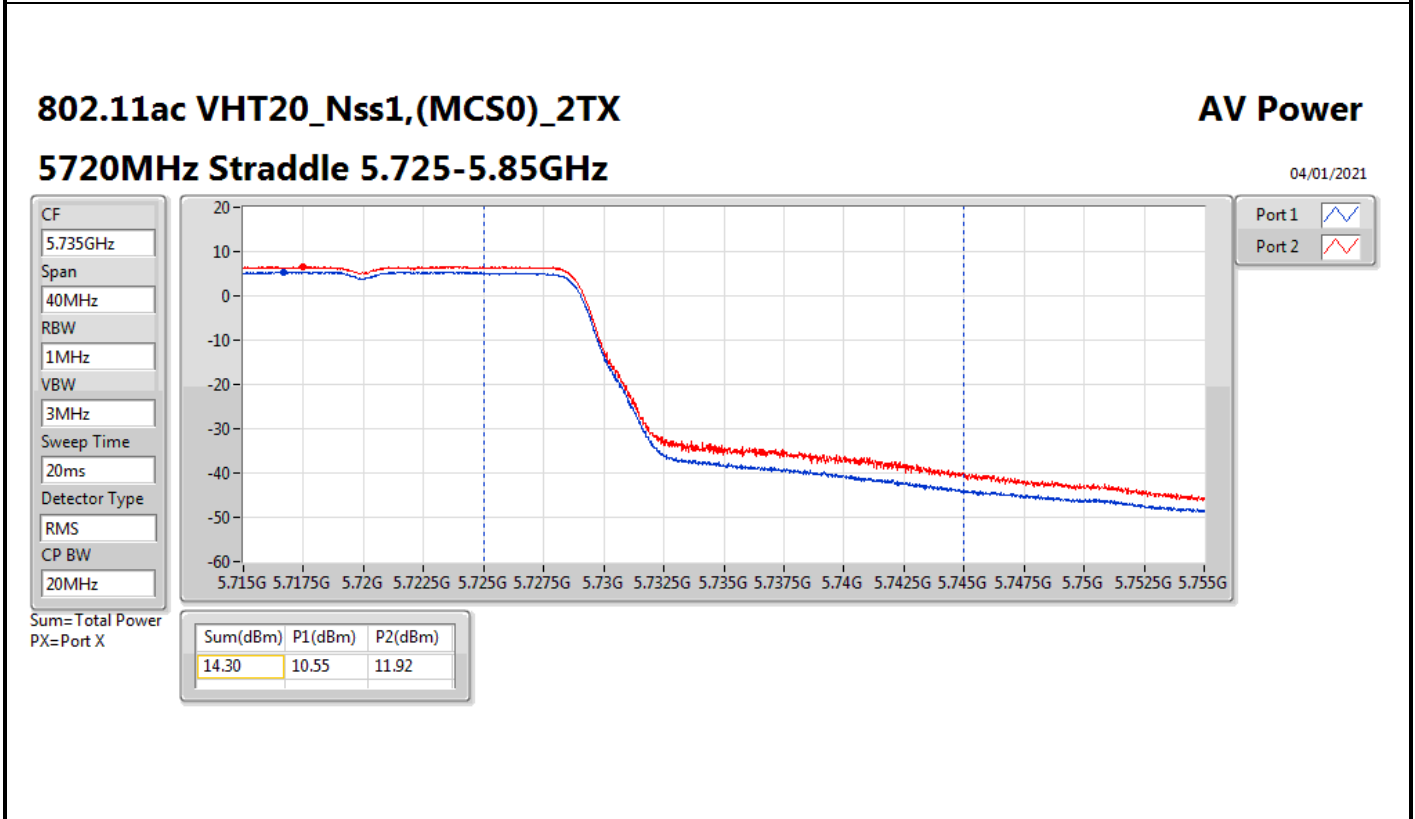

DG = Directional Gain; Port X = Port X output power

Summary

Mode	Total Power (dBm)	Total Power (W)	EIRP (dBm)	EIRP (W)
5.47-5.725GHz	-	-	-	-
802.11ax HEW20-BF_Nss1,(MCS0)_4TX	17.63	0.05794	29.98	0.99541
802.11ax HEW40-BF_Nss1,(MCS0)_4TX	17.59	0.05741	29.94	0.98628
802.11ax HEW80-BF_Nss1,(MCS0)_4TX	17.47	0.05585	29.82	0.95940
802.11ax HEW160-BF_Nss1,(MCS0)_4TX	17.31	0.05383	29.66	0.92470
5.725-5.85GHz	-	-	-	-
802.11ax HEW20-BF_Nss1,(MCS0)_4TX	11.56	0.01432	23.91	0.24604
802.11ax HEW40-BF_Nss1,(MCS0)_4TX	8.13	0.00650	20.48	0.11169
802.11ax HEW80-BF_Nss1,(MCS0)_4TX	4.70	0.00295	17.05	0.05070