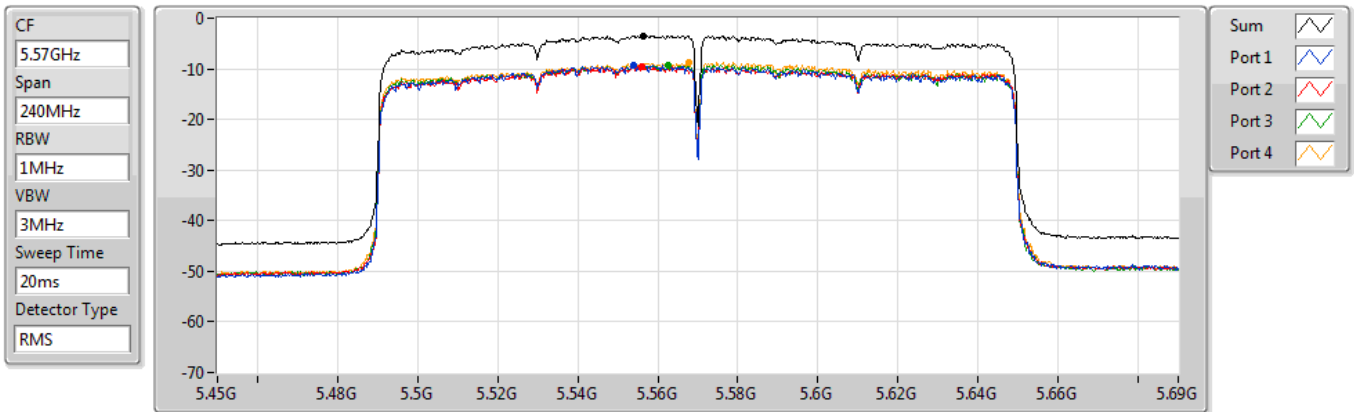

802.11ax HEW160_Nss1,(MCS0)_4TX

PSD

5570MHz

29/12/2020

Sum	PD	Port 1	Port 2	Port 3	Port 4
(dBm/RBW)	(dBm/RBW)	(dBm/RBW)	(dBm/RBW)	(dBm/RBW)	(dBm/RBW)
-3.44	-3.44	-9.23	-9.47	-9.28	-8.81