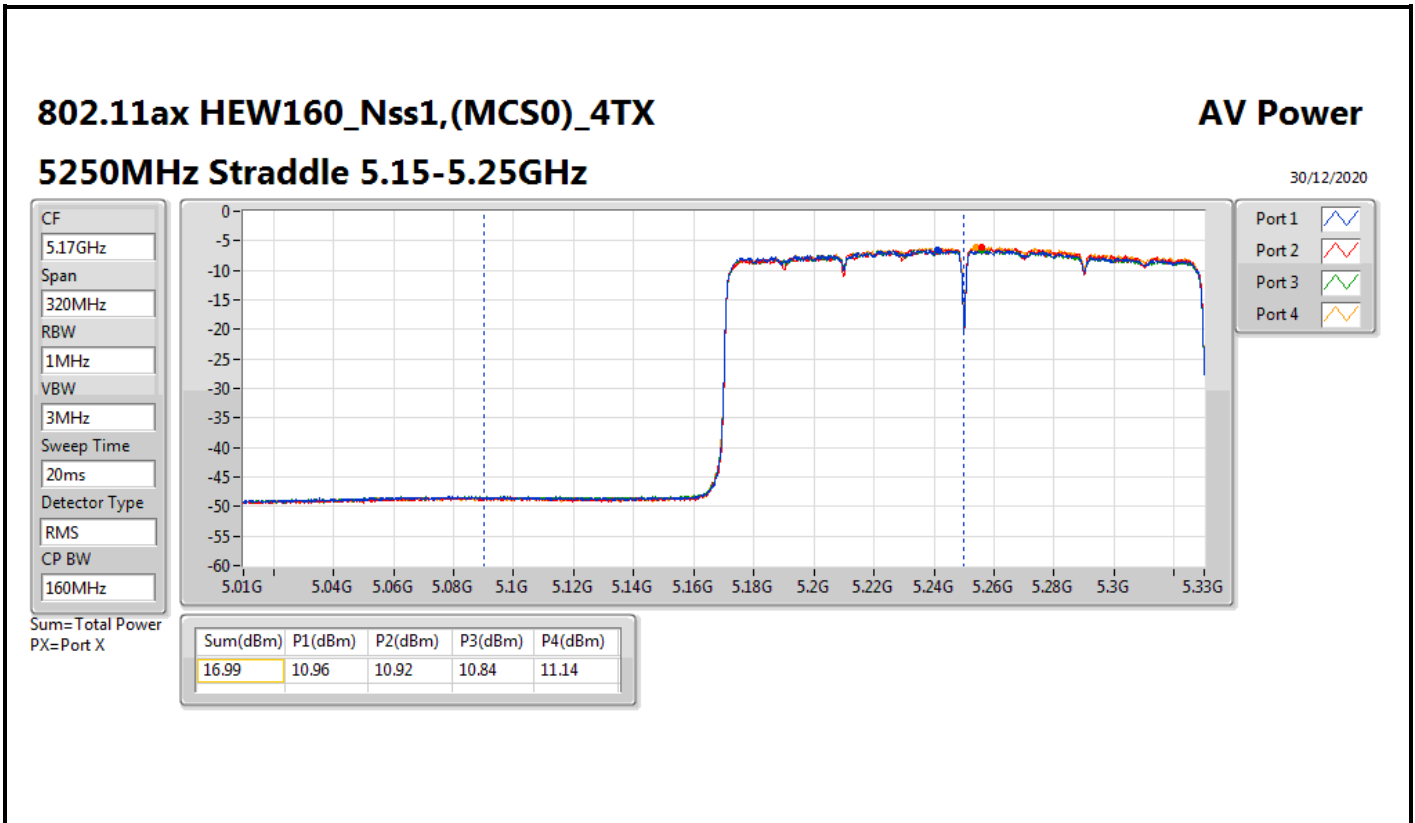

**MAX. E.I.R.P. At Any Elevation Angle Above 30 Degrees
Non-Beamforming Radio 2**

Appendix B.3

Summary

Mode	Total Power (dBm)	Total Power (W)	EIRP (dBm)	EIRP (W)
5.15-5.25GHz	-	-	-	-
802.11ac VHT160_Nss1,(MCS0)_4TX	16.65	0.04624	16.81	0.04797
802.11ax HEW160_Nss1,(MCS0)_4TX	16.99	0.05000	17.15	0.05188