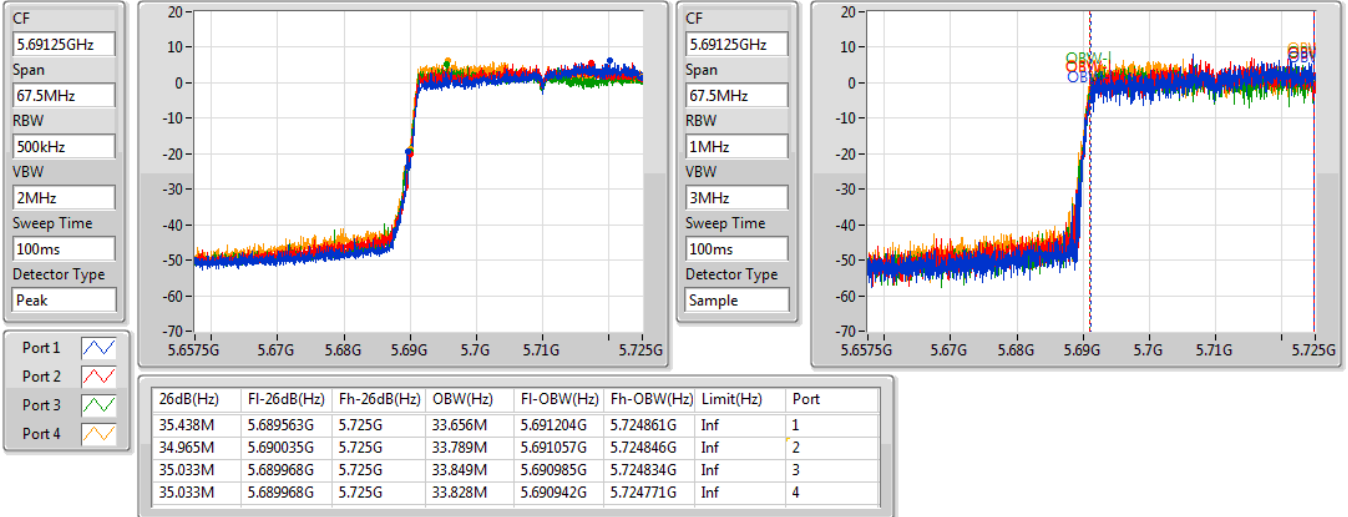

802.11ax HEW40-BF\_Nss1,(MCS0)\_4TX

EBW

5670MHz

06/01/2021

CF: 5.67GHz  
 Span: 120MHz  
 RBW: 500kHz  
 VBW: 2MHz  
 Sweep Time: 100ms  
 Detector Type: Peak

CF: 5.67GHz  
 Span: 120MHz  
 RBW: 1MHz  
 VBW: 3MHz  
 Sweep Time: 100ms  
 Detector Type: Sample

802.11ax HEW40-BF\_Nss1,(MCS0)\_4TX

EBW

5710MHz Straddle 5.47-5.725GHz

06/01/2021

802.11ax HEW40-BF\_Nss1,(MCS0)\_4TX

EBW

5710MHz Straddle 5.725-5.85GHz

06/01/2021