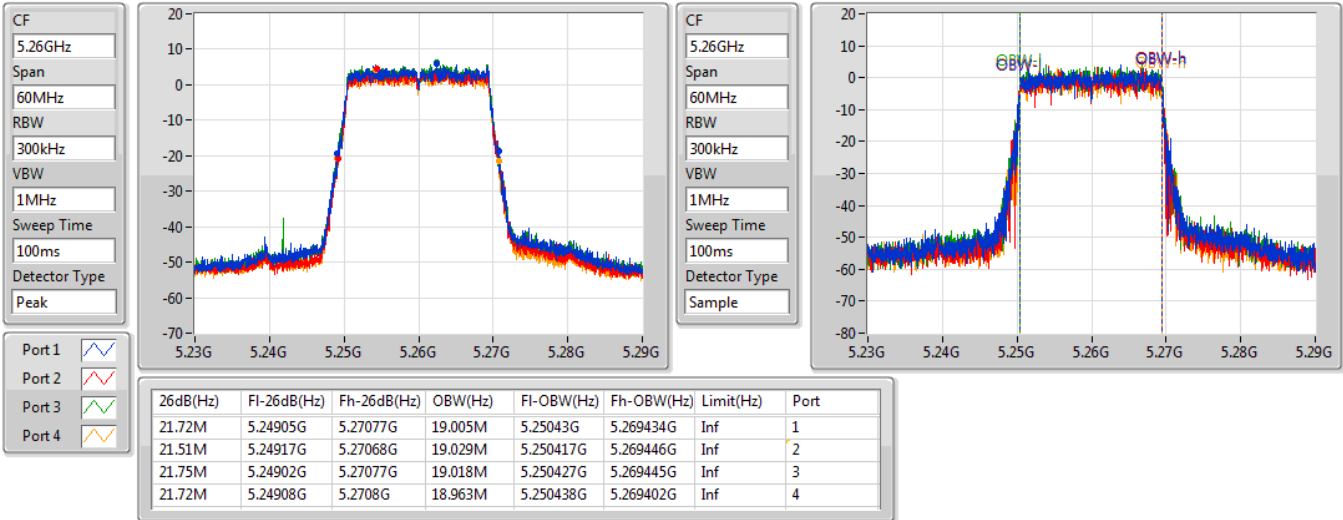

802.11ax HEW20-BF_Nss1,(MCS0)_4TX

EBW

5260MHz

07/01/2021