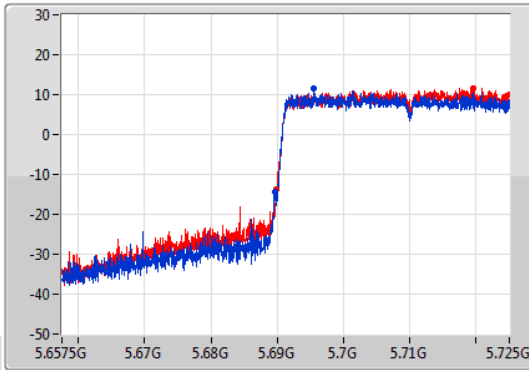

CF: 5.69125GHz
Span: 67.5MHz
RBW: 1MHz
VBW: 3MHz
Sweep Time: 100ms
Detector Type: Sample