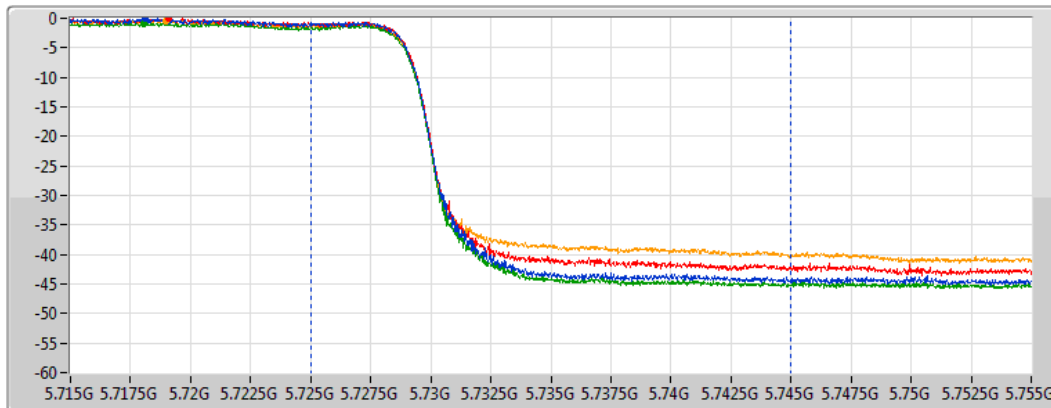

Port 1

Port 2

Port 3

Port 4

Sum= Total Power
PX=Port X

Sum(dBm)	P1(dBm)	P2(dBm)	P3(dBm)	P4(dBm)
10.31	4.47	4.50	3.95	4.21