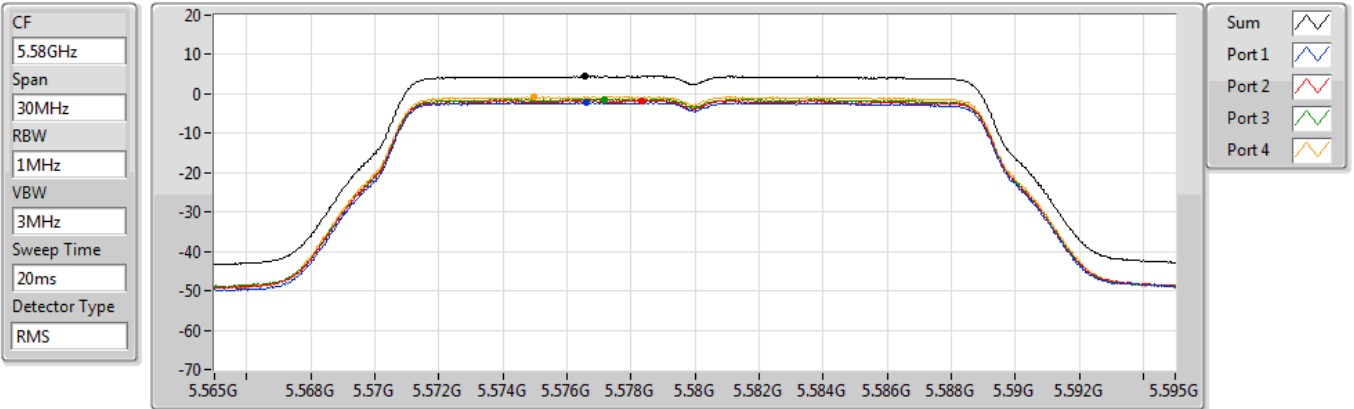

802.11ac VHT20_Nss1,(MCS0)_4TX

PSD

5580MHz

29/12/2020

Sum	PD	Port 1	Port 2	Port 3	Port 4
(dBm/RBW)	(dBm/RBW)	(dBm/RBW)	(dBm/RBW)	(dBm/RBW)	(dBm/RBW)
4.42	4.42	-2.20	-1.71	-1.42	-0.82