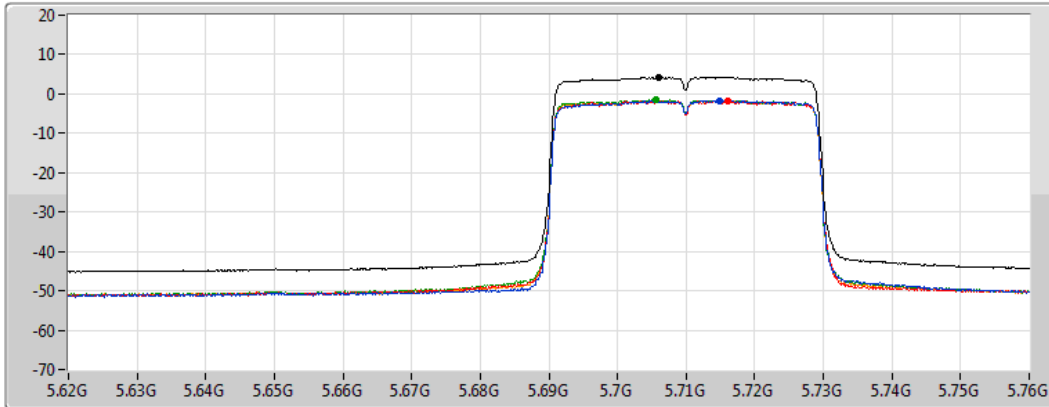

802.11ax HEW40_Nss1,(MCS0)_4TX
5710MHz Straddle 5.47-5.725GHz

PSD

29/12/2020

CF
5.69GHz
Span
140MHz
RBW
1MHz
VBW
3MHz
Sweep Time
20ms
Detector Type
RMS

Sum
Port 1
Port 2
Port 3
Port 4

Sum	PD	Port 1	Port 2	Port 3	Port 4
(dBm/RBW)	(dBm/RBW)	(dBm/RBW)	(dBm/RBW)	(dBm/RBW)	(dBm/RBW)
4.21	4.21	-1.64	-1.73	-1.40	-1.77