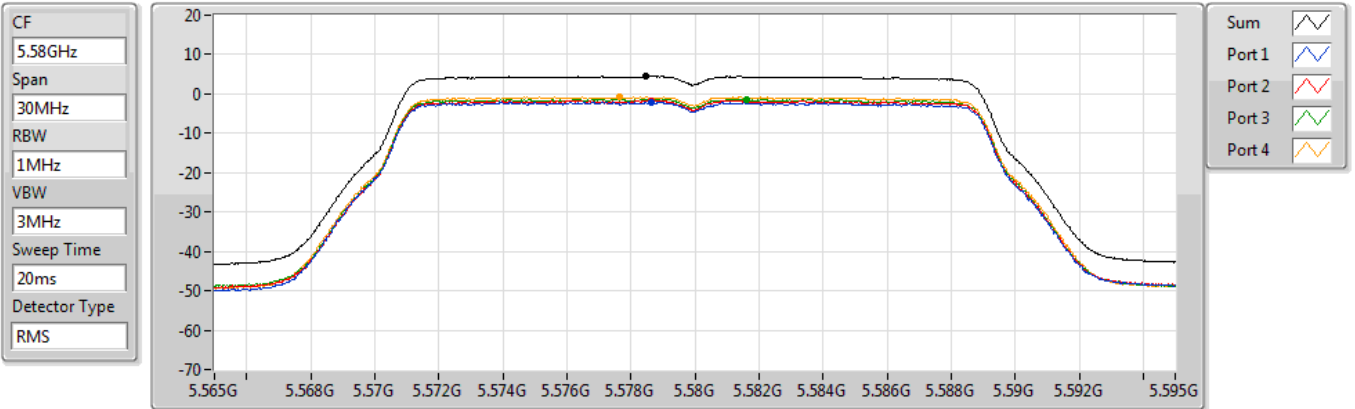

802.11n HT20_Nss1,(MCS0)_4TX

PSD

5580MHz

29/12/2020

Sum	PD	Port 1	Port 2	Port 3	Port 4
(dBm/RBW)	(dBm/RBW)	(dBm/RBW)	(dBm/RBW)	(dBm/RBW)	(dBm/RBW)
4.47	4.47	-2.04	-1.72	-1.32	-0.78