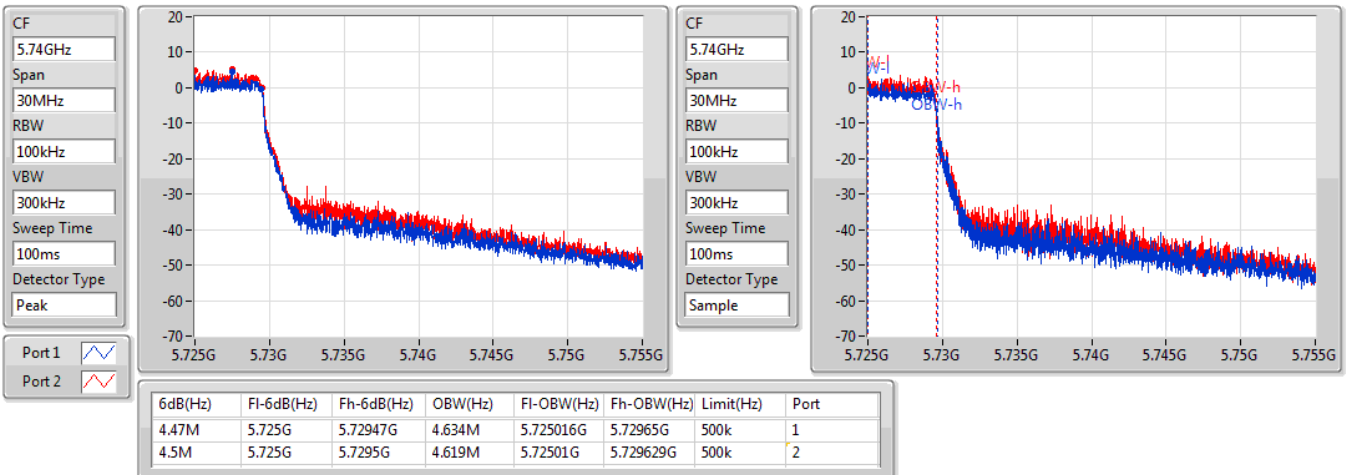

EBW

5720MHz Straddle 5.47-5.725GHz

13/01/2021

802.11ax HEW20-BF\_Nss1,(MCS0)\_2TX

EBW

5720MHz Straddle 5.725-5.85GHz

13/01/2021

802.11ax HEW40-BF\_Nss1,(MCS0)\_2TX