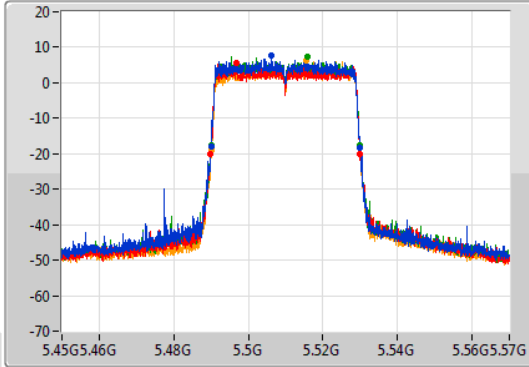

802.11ax HEW40-BF\_Nss1,(MCS0)\_4TX

EBW

5510MHz

08/01/2021

CF: 5.51GHz  
 Span: 120MHz  
 RBW: 500kHz  
 VBW: 2MHz  
 Sweep Time: 100ms  
 Detector Type: Peak

CF: 5.51GHz  
 Span: 120MHz  
 RBW: 1MHz  
 VBW: 3MHz  
 Sweep Time: 100ms  
 Detector Type: Sample