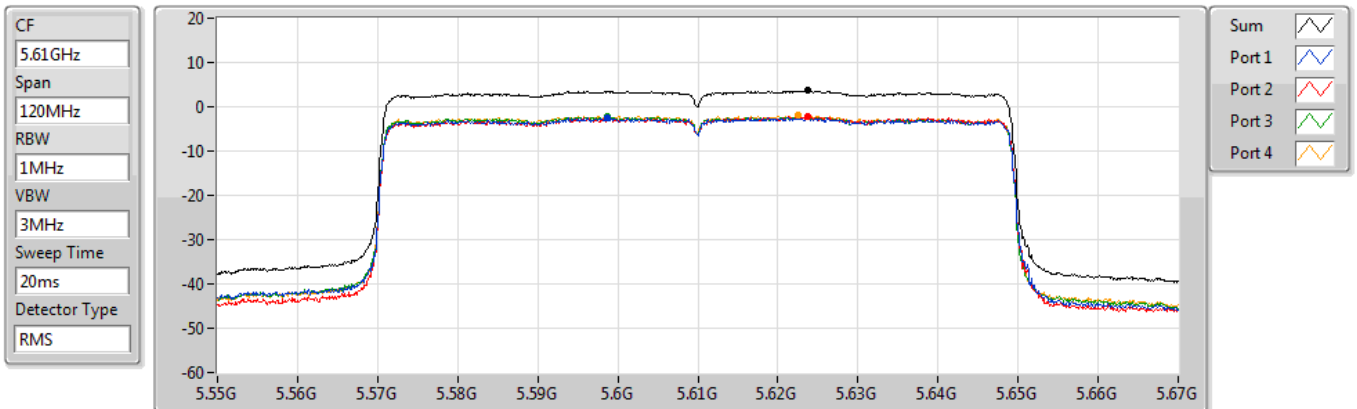

802.11ax HEW80_Nss1,(MCS0)_4TX

PSD

5610MHz

29/12/2020

Sum	PD	Port 1	Port 2	Port 3	Port 4
(dBm/RBW)	(dBm/RBW)	(dBm/RBW)	(dBm/RBW)	(dBm/RBW)	(dBm/RBW)
3.60	3.60	-2.35	-2.19	-2.32	-1.96