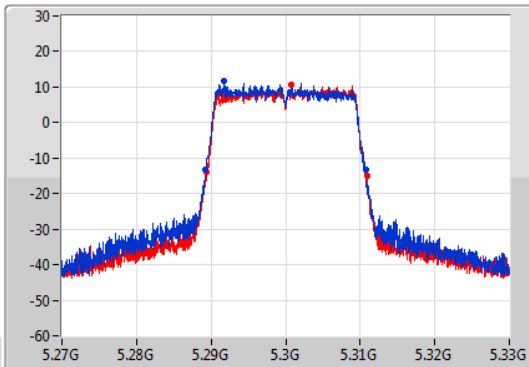

CF
5.3GHz
Span
60MHz
RBW
300kHz
VBW
1MHz
Sweep Time
100ms
Detector Type
Sample