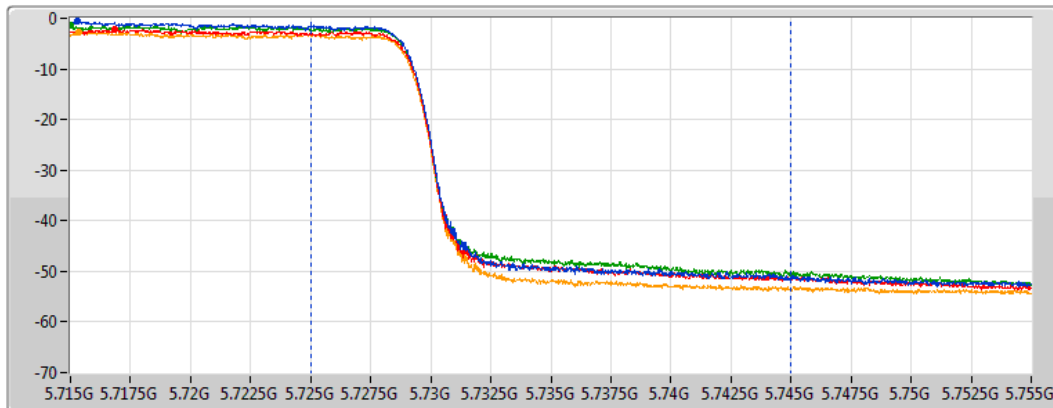

Port 1

Port 2

Port 3

Port 4

Sum= Total Power
PX=Port X

Sum(dBm)	P1(dBm)	P2(dBm)	P3(dBm)	P4(dBm)
8.87	3.61	2.47	3.23	1.86