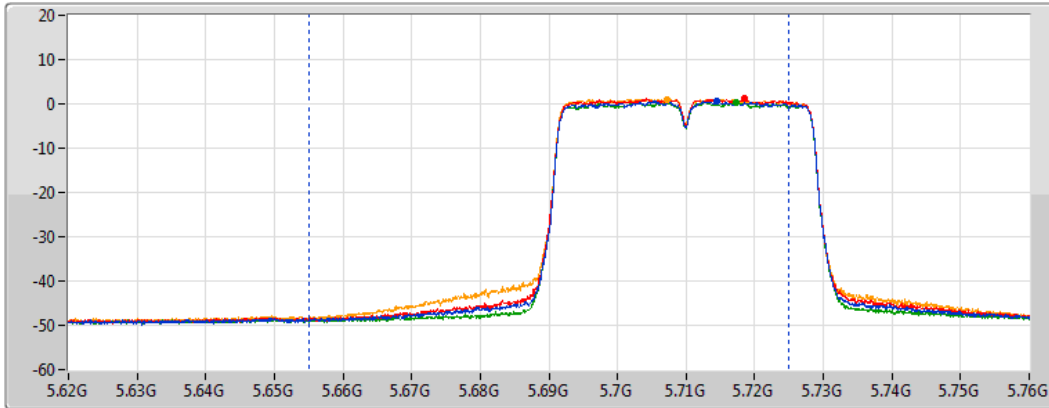

802.11n HT40_Nss1,(MCS0)_4TX

AV Power

5710MHz Straddle 5.47-5.725GHz

30/12/2020

CF
5.69GHz

Span
140MHz

RBW
1MHz

VBW
3MHz

Sweep Time
20ms

Detector Type
RMS

CP BW
70MHz

Port 1

Port 2

Port 3

Port 4

Sum= Total Power
PX=Port X

Sum(dBm)	P1(dBm)	P2(dBm)	P3(dBm)	P4(dBm)
20.98	14.68	15.24	14.48	15.37

802.11n HT40_Nss1,(MCS0)_4TX

AV Power

5710MHz Straddle 5.725-5.85GHz

30/12/2020

CF
5.735GHz

Span
40MHz

RBW
1MHz

VBW
3MHz

Sweep Time
20ms

Detector Type
RMS

CP BW
20MHz