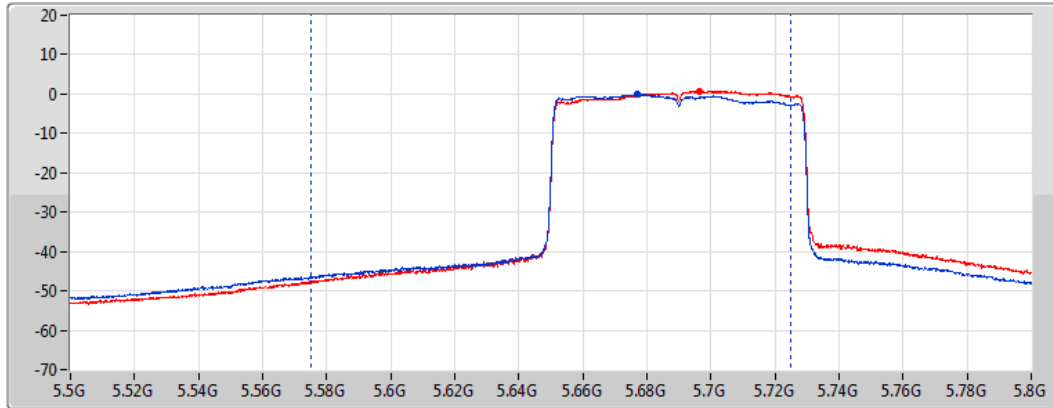

802.11ax HEW80-BF_Nss1,(MCS0)_2TX

AV Power

5690MHz Straddle 5.47-5.725GHz

13/01/2021

CF
5.65GHz

Span
300MHz

RBW
1MHz

VBW
3MHz

Sweep Time
20ms

Detector Type
RMS

CP BW
150MHz

Port 1

Port 2

Sum=Total Power
PX=Port X

Sum(dBm)	P1(dBm)	P2(dBm)
20.67	17.27	18.01

802.11ax HEW80-BF_Nss1,(MCS0)_2TX

AV Power

5690MHz Straddle 5.725-5.85GHz

13/01/2021

CF
5.735GHz

Span
40MHz

RBW
1MHz

VBW
3MHz

Sweep Time
20ms

Detector Type
RMS

CP BW
20MHz