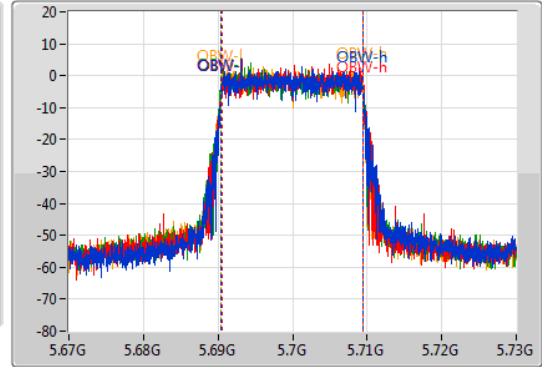

Port X-N dB = Port X 6dB down bandwidth for 5.725-5.85GHz band / 26dB down bandwidth for other band  
 Port X-OBW = Port X 99% occupied bandwidth

802.11ax HEW20-BF\_Nss1,(MCS0)\_4TX

EBW

5500MHz

06/01/2021

802.11ax HEW20-BF\_Nss1,(MCS0)\_4TX

EBW

5580MHz

06/01/2021

802.11ax HEW20-BF\_Nss1,(MCS0)\_4TX

EBW

5700MHz

06/01/2021

CF  
5.7GHz  
Span  
60MHz  
RBW  
300kHz  
VBW  
1MHz  
Sweep Time  
100ms  
Detector Type  
Peak

CF  
5.7GHz  
Span  
60MHz  
RBW  
300kHz  
VBW  
1MHz  
Sweep Time  
100ms  
Detector Type  
Sample

Port 1  
Port 2  
Port 3  
Port 4