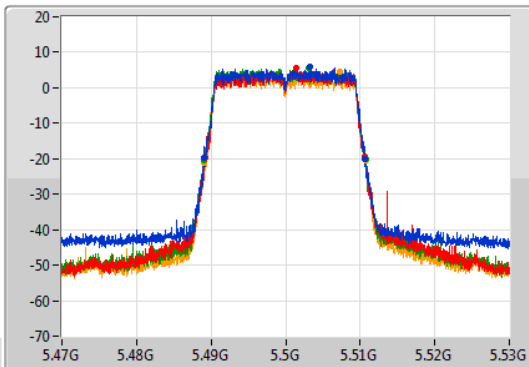

CF: 5.5GHz
Span: 60MHz
RBW: 300kHz
VBW: 1MHz
Sweep Time: 100ms
Detector Type: Sample