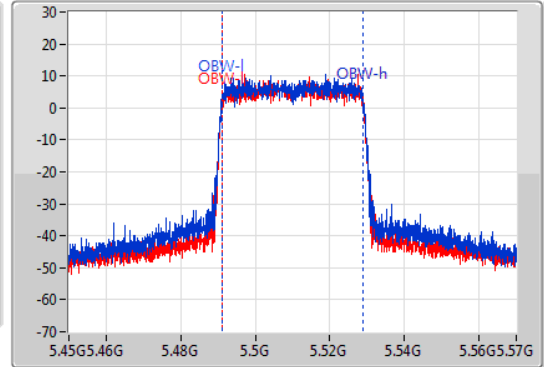

EBW

5510MHz

13/01/2021

CF  
5.51GHz  
Span  
120MHz  
RBW  
500kHz  
VBW  
2MHz  
Sweep Time  
100ms  
Detector Type  
Peak

CF  
5.51GHz  
Span  
120MHz  
RBW  
1MHz  
VBW  
3MHz  
Sweep Time  
100ms  
Detector Type  
Sample