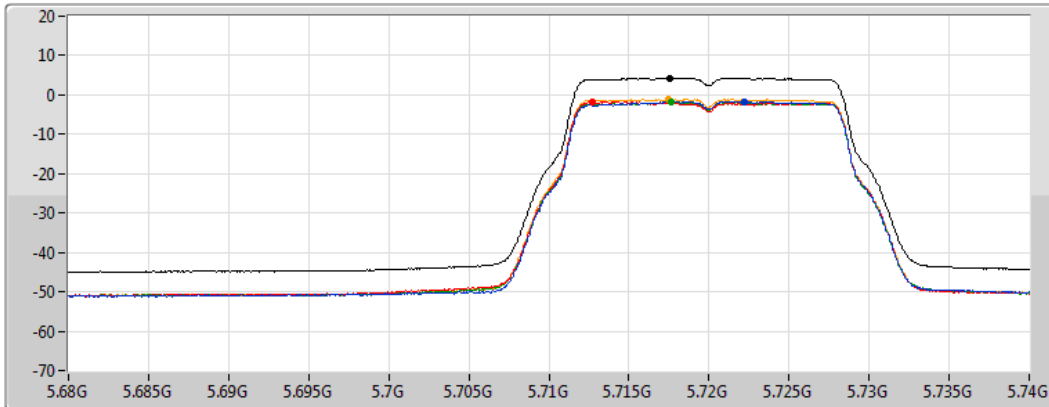

Sum

Port 1

Port 2

Port 3

Port 4

Sum	PD	Port 1	Port 2	Port 3	Port 4
(dBm/RBW)	(dBm/RBW)	(dBm/RBW)	(dBm/RBW)	(dBm/RBW)	(dBm/RBW)
4.25	4.25	-1.67	-1.81	-1.97	-1.12