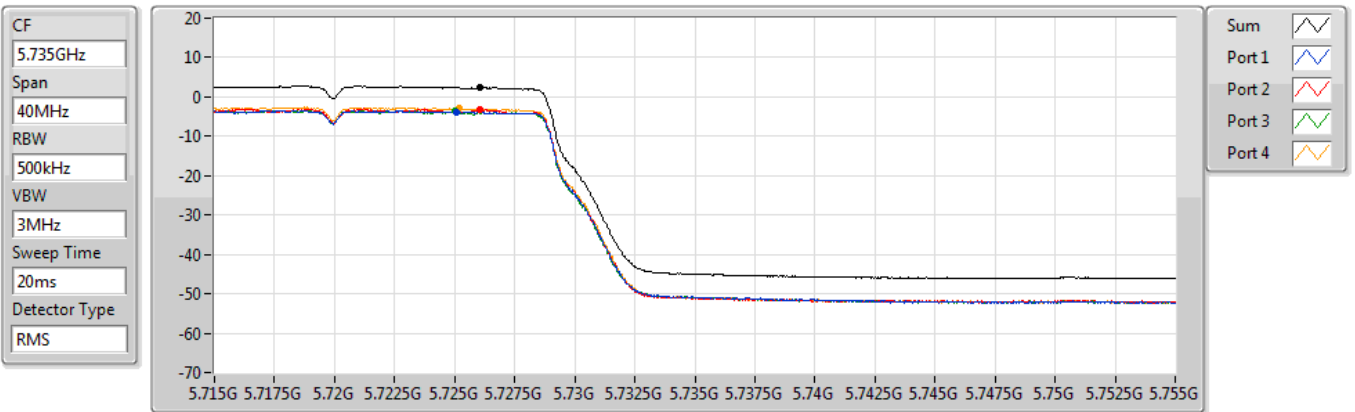

802.11n HT20_Nss1,(MCS0)_4TX

PSD

5720MHz Straddle 5.725-5.85GHz

29/12/2020

Sum	PD	Port 1	Port 2	Port 3	Port 4
(dBm/RBW)	(dBm/RBW)	(dBm/RBW)	(dBm/RBW)	(dBm/RBW)	(dBm/RBW)
2.48	2.48	-3.82	-3.27	-3.66	-2.95