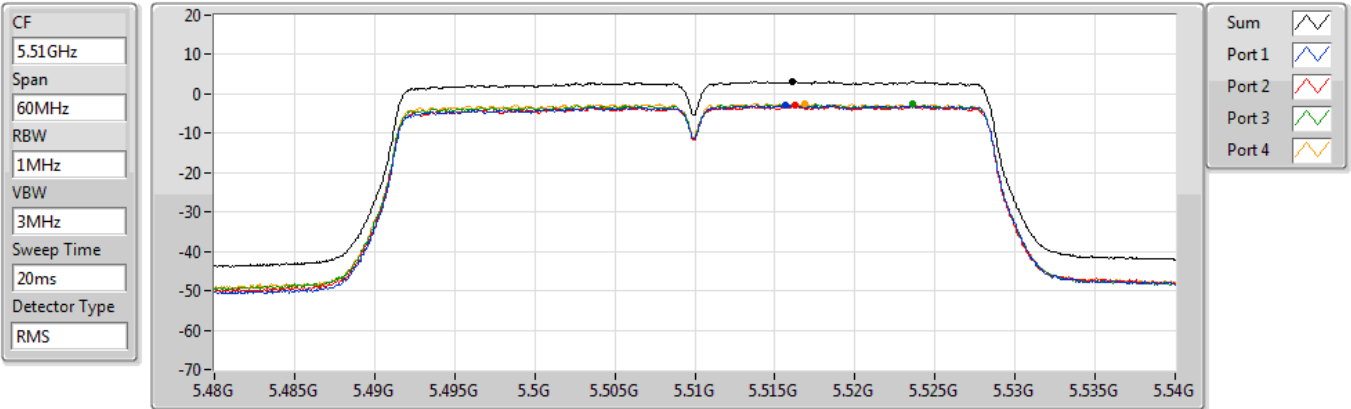

29/12/2020

Sum	PD	Port 1	Port 2	Port 3	Port 4
(dBm/RBW)	(dBm/RBW)	(dBm/RBW)	(dBm/RBW)	(dBm/RBW)	(dBm/RBW)
2.48	2.48	-3.82	-3.27	-3.66	-2.95

802.11n HT40\_Nss1,(MCS0)\_4TX

PSD

5510MHz

29/12/2020

Sum	PD	Port 1	Port 2	Port 3	Port 4
(dBm/RBW)	(dBm/RBW)	(dBm/RBW)	(dBm/RBW)	(dBm/RBW)	(dBm/RBW)
3.13	3.13	-2.75	-2.96	-2.56	-2.39