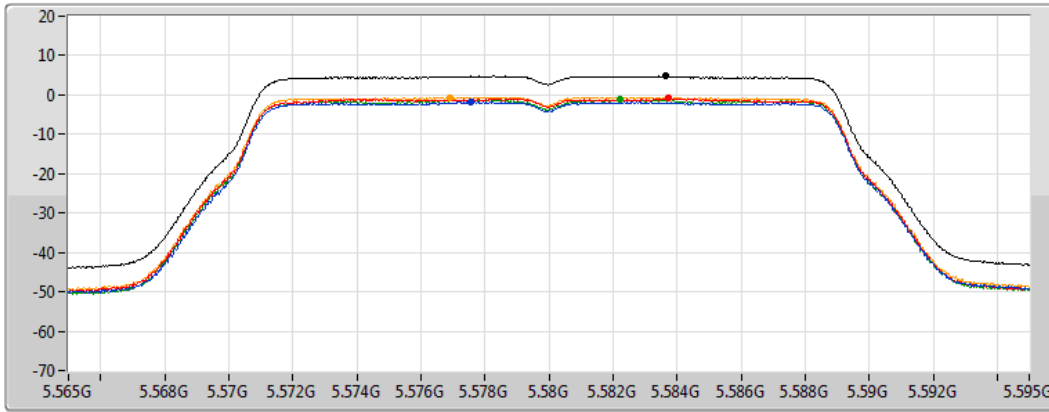

802.11ac VHT20_Nss1,(MCS0)_4TX

PSD

5580MHz

30/12/2020

CF
5.58GHz
Span
30MHz
RBW
1MHz
VBW
3MHz
Sweep Time
20ms
Detector Type
RMS

Sum
Port 1
Port 2
Port 3
Port 4

Sum	PD	Port 1	Port 2	Port 3	Port 4
(dBm/RBW)	(dBm/RBW)	(dBm/RBW)	(dBm/RBW)	(dBm/RBW)	(dBm/RBW)
4.74	4.74	-1.87	-0.90	-1.18	-0.59