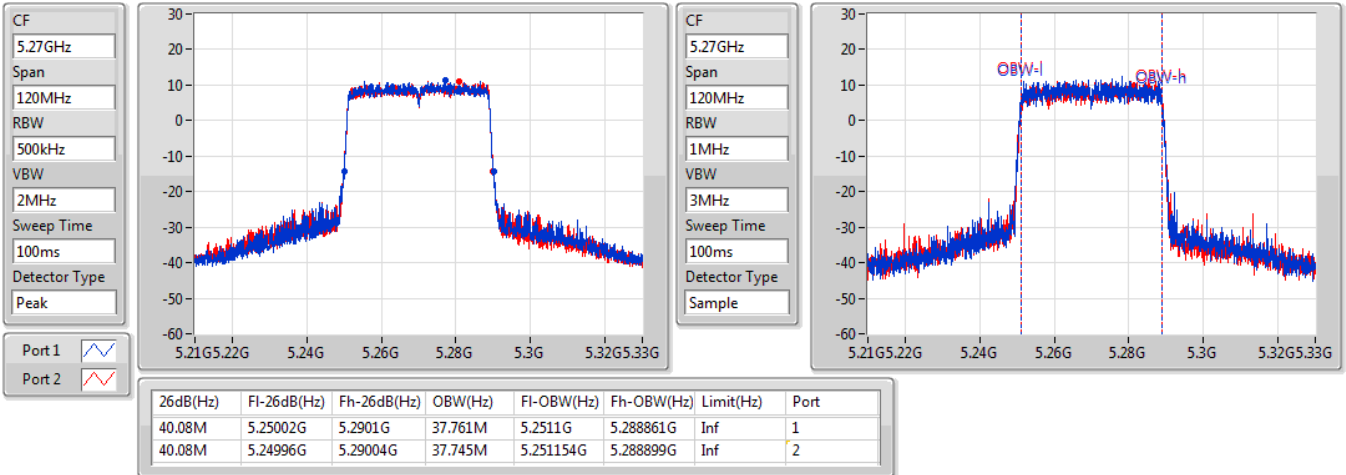

802.11ax HEW40-BF_Nss1,(MCS0)_2TX

EBW

5270MHz

13/01/2021