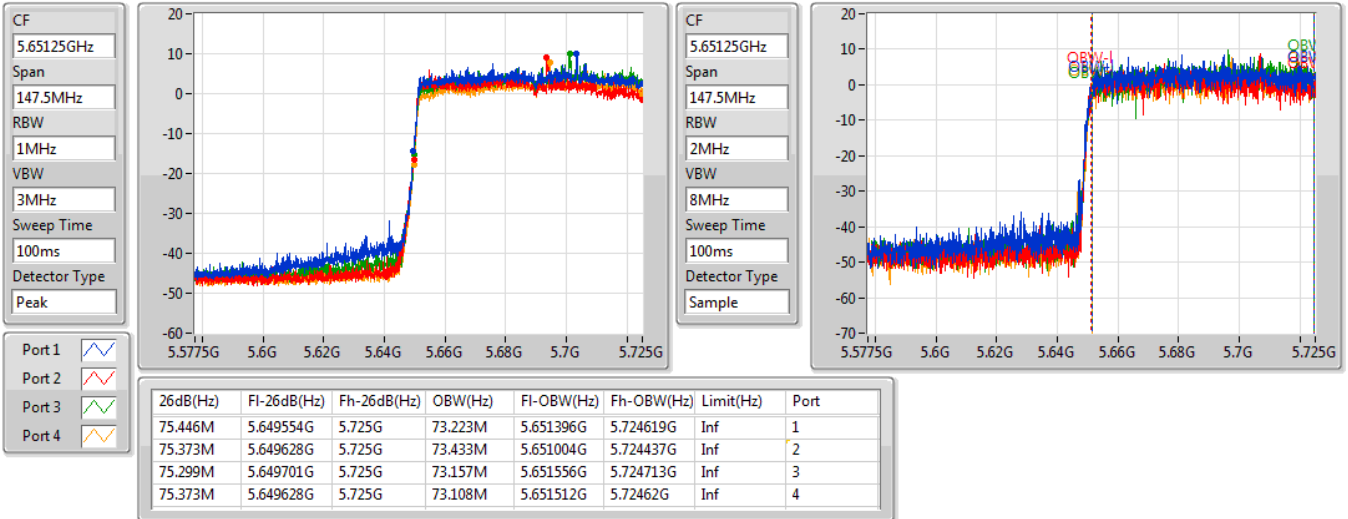

802.11ax HEW80-BF\_Nss1,(MCS0)\_4TX

EBW

5690MHz Straddle 5.47-5.725GHz

08/01/2021

802.11ax HEW80-BF\_Nss1,(MCS0)\_4TX

EBW

5690MHz Straddle 5.725-5.85GHz

08/01/2021