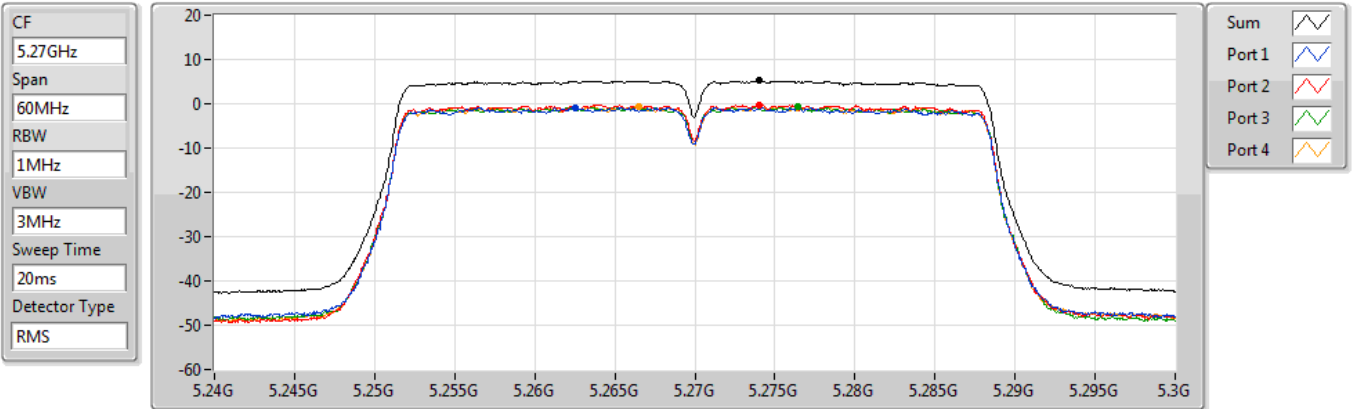

30/12/2020

Sum	PD	Port 1	Port 2	Port 3	Port 4
(dBm/RBW)	(dBm/RBW)	(dBm/RBW)	(dBm/RBW)	(dBm/RBW)	(dBm/RBW)
2.83	2.83	-3.01	-3.31	-2.93	-2.66

802.11n HT40\_Nss1,(MCS0)\_4TX

PSD

5270MHz

30/12/2020

Sum	PD	Port 1	Port 2	Port 3	Port 4
(dBm/RBW)	(dBm/RBW)	(dBm/RBW)	(dBm/RBW)	(dBm/RBW)	(dBm/RBW)
5.22	5.22	-0.84	-0.20	-0.73	-0.55