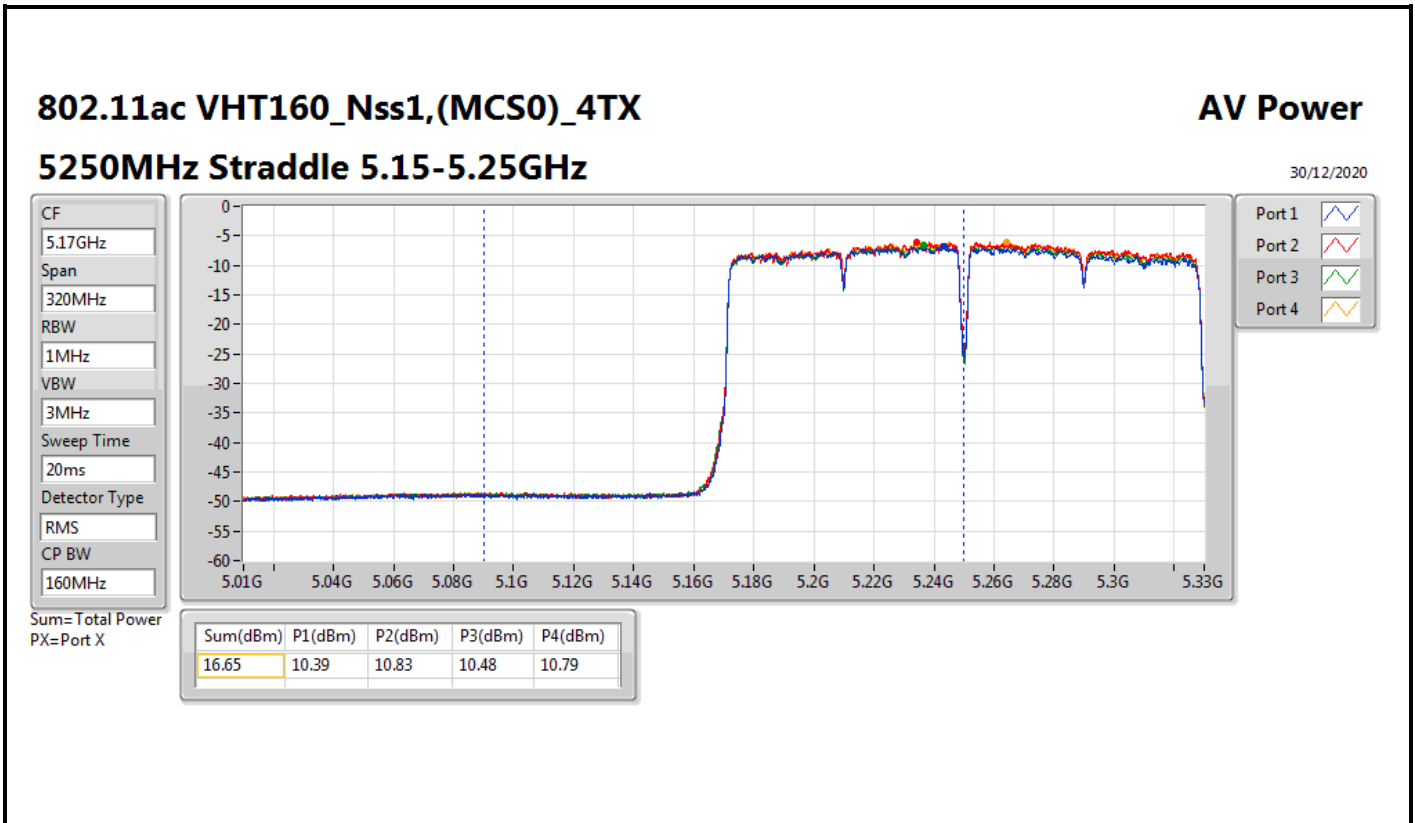

Summary

Mode	Total Power (dBm)	Total Power (W)	EIRP (dBm)	EIRP (W)
5.25-5.35GHz	-	-	-	-
802.11a_Nss1,(6Mbps)_2TX	20.55	0.11350	26.75	0.47315
802.11n HT20_Nss1,(MCS0)_2TX	21.10	0.12882	27.30	0.53703
802.11n HT40_Nss1,(MCS0)_2TX	21.80	0.15136	28.00	0.63096
802.11ac VHT20_Nss1,(MCS0)_2TX	21.10	0.12882	27.30	0.53703
802.11ac VHT40_Nss1,(MCS0)_2TX	21.90	0.15488	28.10	0.64565
802.11ac VHT80_Nss1,(MCS0)_2TX	17.48	0.05598	23.68	0.23335
802.11ax HEW20_Nss1,(MCS0)_2TX	21.32	0.13552	27.52	0.56494
802.11ax HEW40_Nss1,(MCS0)_2TX	21.92	0.15560	28.12	0.64863
802.11ax HEW80_Nss1,(MCS0)_2TX	17.74	0.05943	23.94	0.24774
5.47-5.725GHz	-	-	-	-
802.11a_Nss1,(6Mbps)_2TX	20.06	0.10139	26.26	0.42267
802.11n HT20_Nss1,(MCS0)_2TX	21.18	0.13122	27.38	0.54702
802.11n HT40_Nss1,(MCS0)_2TX	22.94	0.19679	29.14	0.82035
802.11ac VHT20_Nss1,(MCS0)_2TX	21.29	0.13459	27.49	0.56105
802.11ac VHT40_Nss1,(MCS0)_2TX	23.06	0.20230	29.26	0.84333
802.11ac VHT80_Nss1,(MCS0)_2TX	23.15	0.20654	29.35	0.86099
802.11ax HEW20_Nss1,(MCS0)_2TX	21.37	0.13709	27.57	0.57148
802.11ax HEW40_Nss1,(MCS0)_2TX	23.18	0.20797	29.38	0.86696
802.11ax HEW80_Nss1,(MCS0)_2TX	23.27	0.21232	29.47	0.88512
5.725-5.85GHz	-	-	-	-
802.11a_Nss1,(6Mbps)_2TX	13.64	0.02312	19.84	0.09638
802.11n HT20_Nss1,(MCS0)_2TX	14.25	0.02661	20.45	0.11092
802.11n HT40_Nss1,(MCS0)_2TX	12.59	0.01816	18.79	0.07568
802.11ac VHT20_Nss1,(MCS0)_2TX	14.30	0.02692	20.50	0.11220
802.11ac VHT40_Nss1,(MCS0)_2TX	12.69	0.01858	18.89	0.07745
802.11ac VHT80_Nss1,(MCS0)_2TX	9.07	0.00807	15.27	0.03365
802.11ax HEW20_Nss1,(MCS0)_2TX	14.90	0.03090	21.10	0.12882
802.11ax HEW40_Nss1,(MCS0)_2TX	13.36	0.02168	19.56	0.09036
802.11ax HEW80_Nss1,(MCS0)_2TX	9.88	0.00973	16.08	0.04055