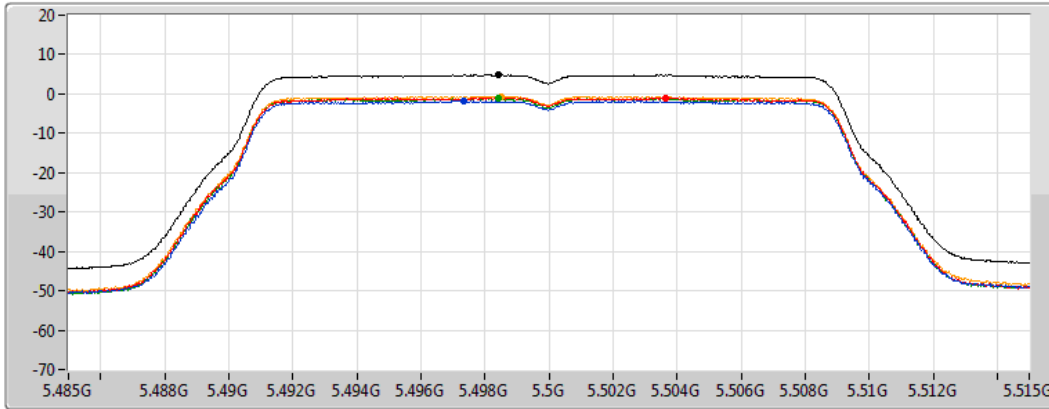

802.11ac VHT20_Nss1,(MCS0)_4TX

PSD

5500MHz

30/12/2020

CF
5.5GHz
Span
30MHz
RBW
1MHz
VBW
3MHz
Sweep Time
20ms
Detector Type
RMS

Sum
Port 1
Port 2
Port 3
Port 4

Sum	PD	Port 1	Port 2	Port 3	Port 4
(dBm/RBW)	(dBm/RBW)	(dBm/RBW)	(dBm/RBW)	(dBm/RBW)	(dBm/RBW)
4.82	4.82	-1.79	-0.94	-1.02	-0.62