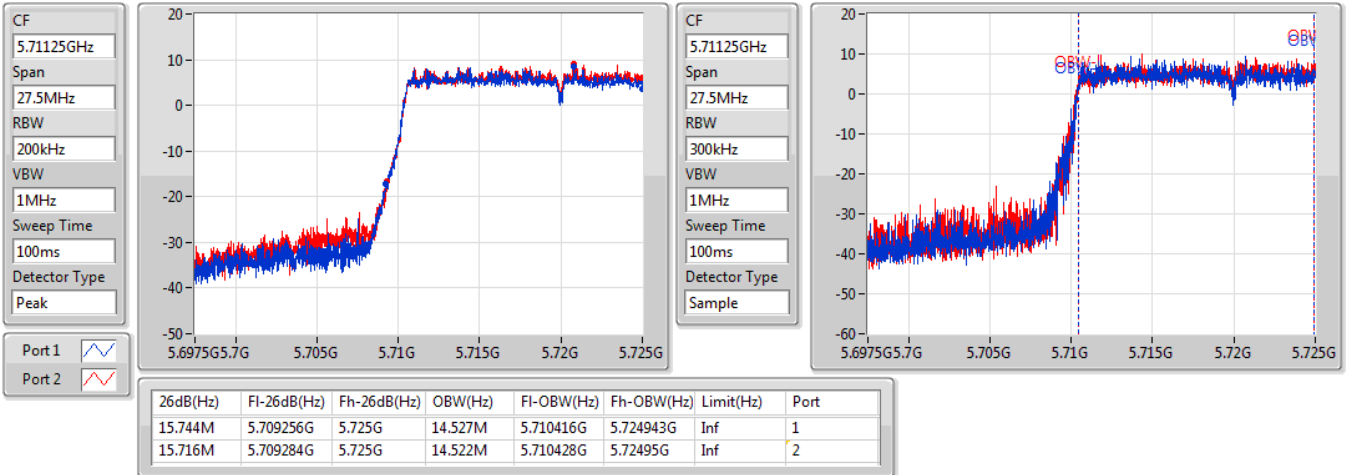

802.11ax HEW20-BF_Nss1,(MCS0)_2TX

EBW

5720MHz Straddle 5.47-5.725GHz

13/01/2021