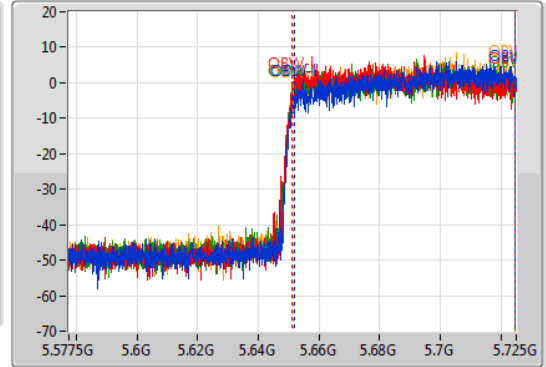

802.11ax HEW80-BF\_Nss1,(MCS0)\_4TX

EBW

5690MHz Straddle 5.47-5.725GHz

07/01/2021

CF  
5.65125GHz  
Span  
147.5MHz  
RBW  
1MHz  
VBW  
3MHz  
Sweep Time  
100ms  
Detector Type  
Peak

CF  
5.65125GHz  
Span  
147.5MHz  
RBW  
2MHz  
VBW  
8MHz  
Sweep Time  
100ms  
Detector Type  
Sample