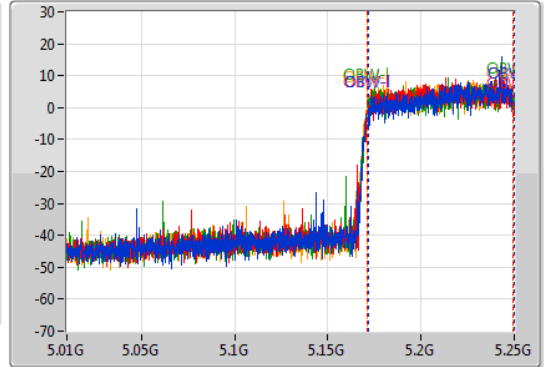

802.11ax HEW160-BF\_Nss1,(MCS0)\_4TX

EBW

5250MHz Straddle 5.15-5.25GHz

08/01/2021

CF  
5.13GHz  
Span  
240MHz  
RBW  
2MHz  
VBW  
8MHz  
Sweep Time  
100ms  
Detector Type  
Peak

CF  
5.13GHz  
Span  
240MHz  
RBW  
3MHz  
VBW  
8MHz  
Sweep Time  
100ms  
Detector Type  
Sample