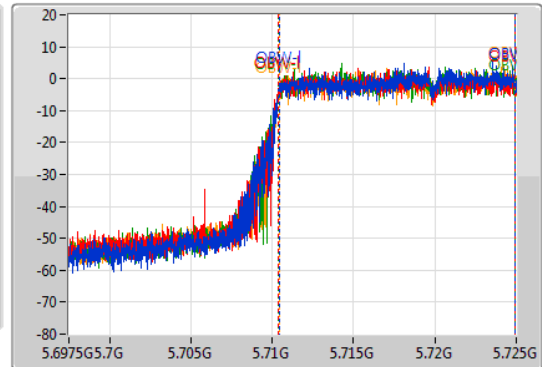

802.11ax HEW20-BF\_Nss1,(MCS0)\_4TX

EBW

5720MHz Straddle 5.47-5.725GHz

06/01/2021

CF  
5.71125GHz  
Span  
27.5MHz  
RBW  
200kHz  
VBW  
1MHz  
Sweep Time  
100ms  
Detector Type  
Peak

CF  
5.71125GHz  
Span  
27.5MHz  
RBW  
300kHz  
VBW  
1MHz  
Sweep Time  
100ms  
Detector Type  
Sample