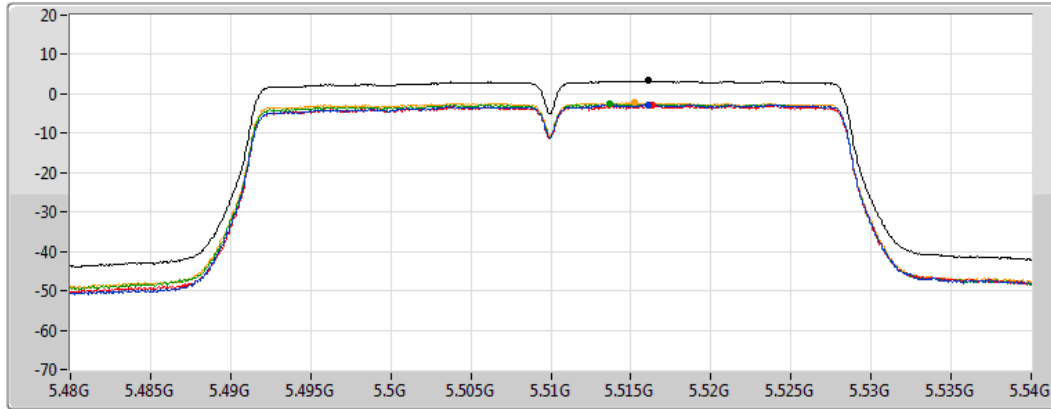

802.11ac VHT40_Nss1,(MCS0)_4TX

PSD

5510MHz

29/12/2020

CF
5.51GHz
Span
60MHz
RBW
1MHz
VBW
3MHz
Sweep Time
20ms
Detector Type
RMS

Sum
Port 1
Port 2
Port 3
Port 4

Sum	PD	Port 1	Port 2	Port 3	Port 4
(dBm/RBW)	(dBm/RBW)	(dBm/RBW)	(dBm/RBW)	(dBm/RBW)	(dBm/RBW)
3.35	3.35	-2.69	-2.90	-2.51	-2.21