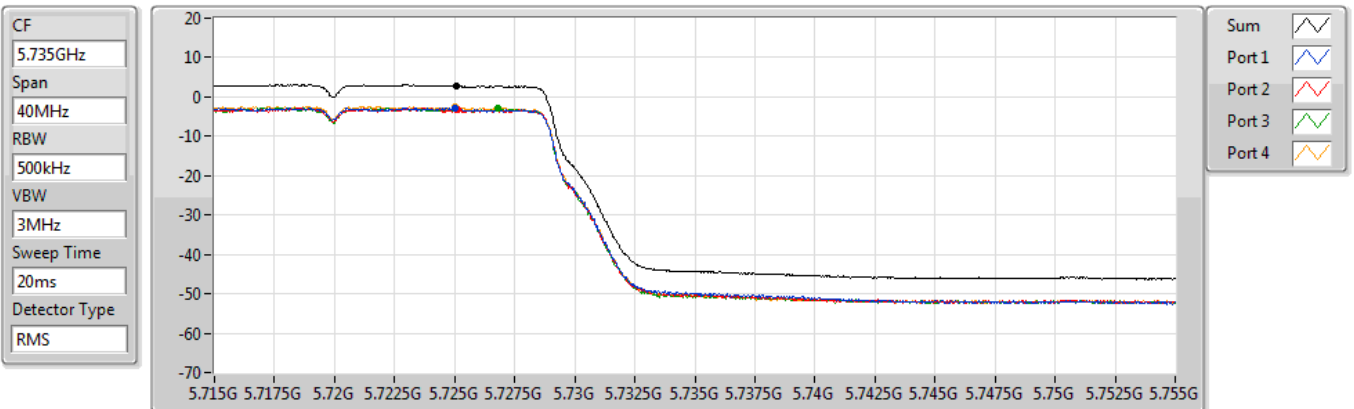

802.11n HT20_Nss1,(MCS0)_4TX

PSD

5720MHz Straddle 5.725-5.85GHz

30/12/2020

Sum	PD	Port 1	Port 2	Port 3	Port 4
(dBm/RBW)	(dBm/RBW)	(dBm/RBW)	(dBm/RBW)	(dBm/RBW)	(dBm/RBW)
2.83	2.83	-3.01	-3.31	-2.93	-2.66