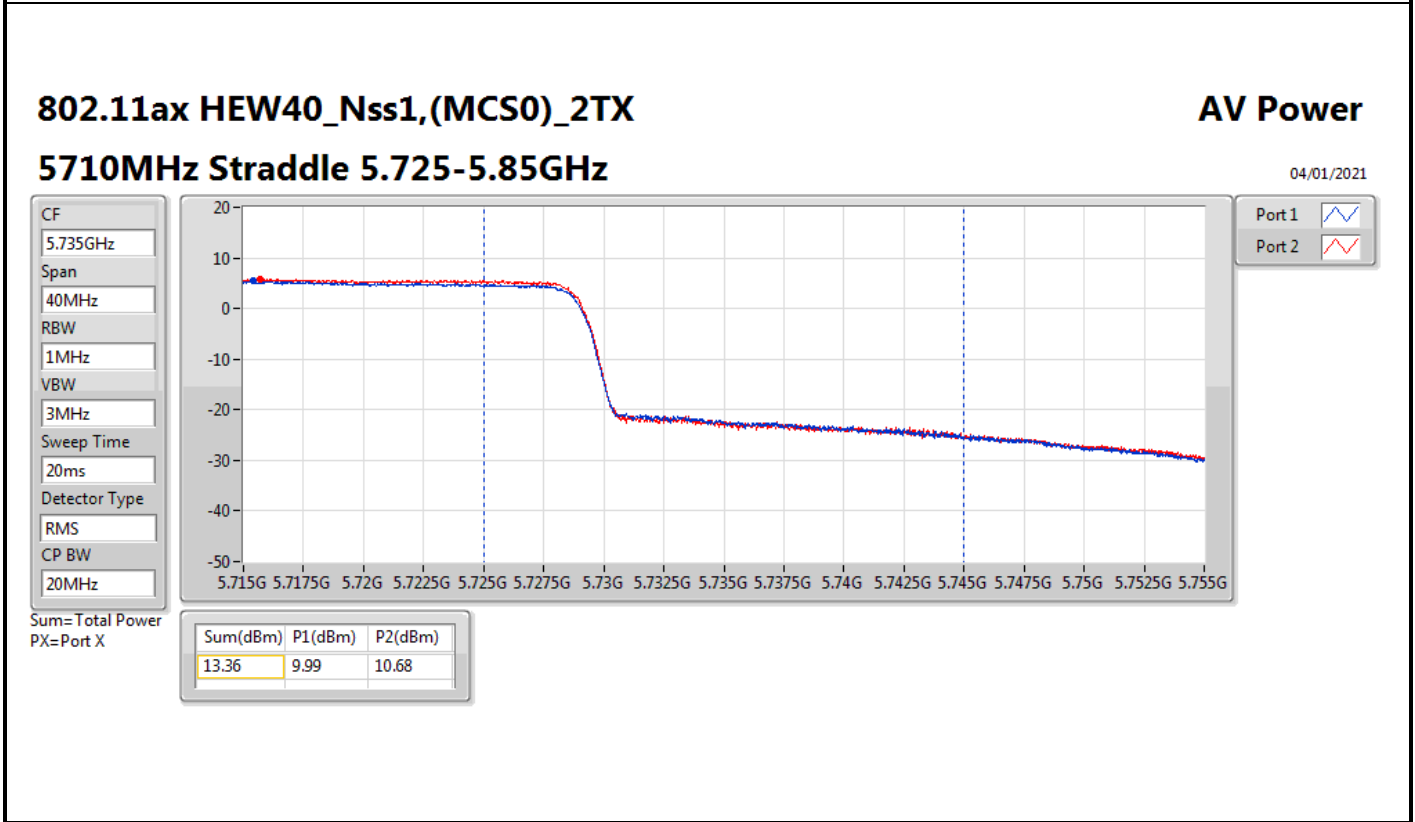

DG = Directional Gain; Port X = Port X output power

Summary

Mode	Total Power (dBm)	Total Power (W)	EIRP (dBm)	EIRP (W)
5.47-5.725GHz	-	-	-	-
802.11ax HEW20-BF_Nss1,(MCS0)_4TX	17.63	0.05794	29.98	0.99541
802.11ax HEW40-BF_Nss1,(MCS0)_4TX	17.59	0.05741	29.94	0.98628
802.11ax HEW80-BF_Nss1,(MCS0)_4TX	17.47	0.05585	29.82	0.95940
802.11ax HEW160-BF_Nss1,(MCS0)_4TX	17.31	0.05383	29.66	0.92470
5.725-5.85GHz	-	-	-	-
802.11ax HEW20-BF_Nss1,(MCS0)_4TX	11.56	0.01432	23.91	0.24604
802.11ax HEW40-BF_Nss1,(MCS0)_4TX	8.13	0.00650	20.48	0.11169
802.11ax HEW80-BF_Nss1,(MCS0)_4TX	4.70	0.00295	17.05	0.05070