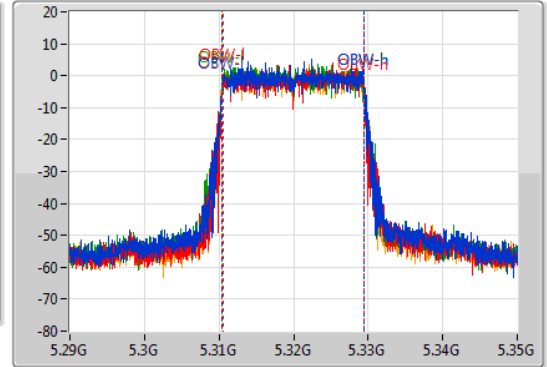

26dB(Hz)	Fl-26dB(Hz)	Fh-26dB(Hz)	OBW(Hz)	Fl-OBW(Hz)	Fh-OBW(Hz)	Limit(Hz)	Port
21.72M	5.30914G	5.33086G	19.044M	5.310427G	5.329471G	Inf	1
21.72M	5.30905G	5.33077G	18.966M	5.310479G	5.329445G	Inf	2
21.57M	5.30899G	5.33056G	18.985M	5.310453G	5.329437G	Inf	3
21.78M	5.30905G	5.33083G	19.012M	5.310411G	5.329423G	Inf	4

802.11ax HEW20-BF_Nss1,(MCS0)_4TX

EBW

5500MHz

07/01/2021

CF: 5.5GHz
Span: 60MHz
RBW: 300kHz
VBW: 1MHz
Sweep Time: 100ms
Detector Type: Peak