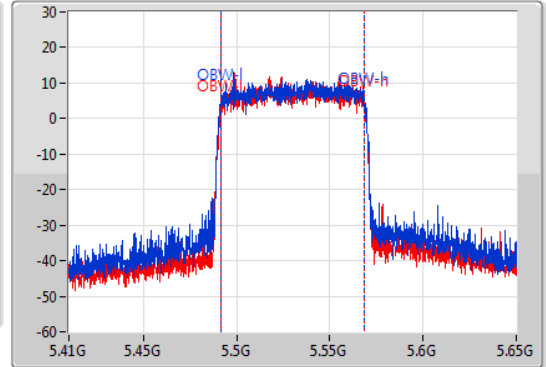

EBW

5530MHz

13/01/2021

CF  
5.53GHz  
Span  
240MHz  
RBW  
1MHz  
VBW  
3MHz  
Sweep Time  
100ms  
Detector Type  
Peak

CF  
5.53GHz  
Span  
240MHz  
RBW  
2MHz  
VBW  
8MHz  
Sweep Time  
100ms  
Detector Type  
Sample