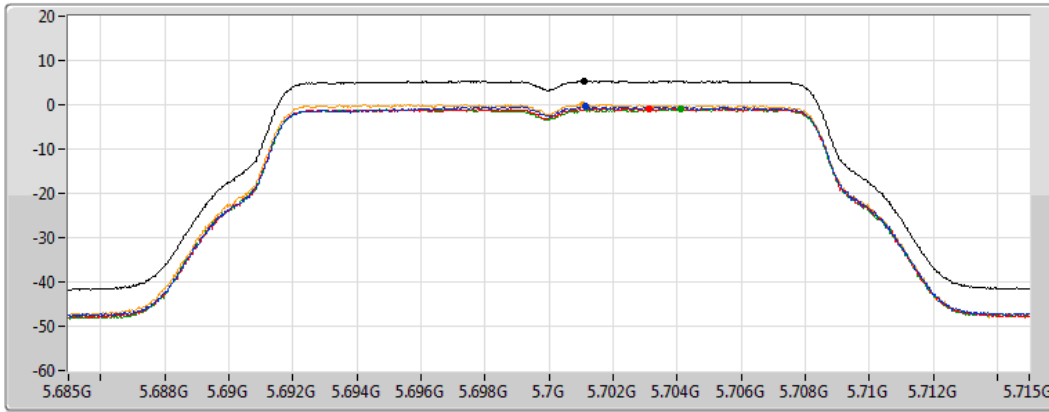

802.11a_Nss1,(6Mbps)_4TX

PSD

5700MHz

30/12/2020

CF
5.7GHz
Span
30MHz
RBW
1MHz
VBW
3MHz
Sweep Time
20ms
Detector Type
RMS

Sum
Port 1
Port 2
Port 3
Port 4

Sum	PD	Port 1	Port 2	Port 3	Port 4
(dBm/RBW)	(dBm/RBW)	(dBm/RBW)	(dBm/RBW)	(dBm/RBW)	(dBm/RBW)
5.30	5.30	-0.44	-0.85	-0.97	0.09