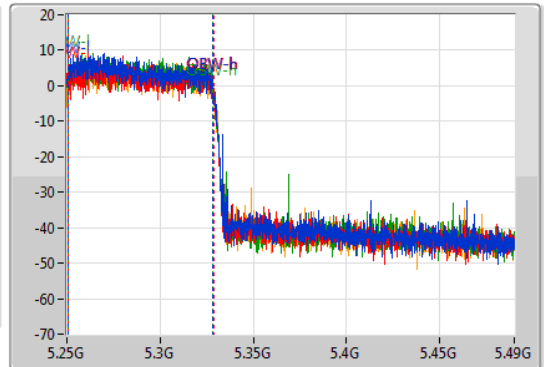

802.11ax HEW160-BF\_Nss1,(MCS0)\_4TX

EBW

5250MHz Straddle 5.25-5.35GHz

08/01/2021

CF  
5.37GHz  
Span  
240MHz  
RBW  
2MHz  
VBW  
8MHz  
Sweep Time  
100ms  
Detector Type  
Peak

CF  
5.37GHz  
Span  
240MHz  
RBW  
3MHz  
VBW  
8MHz  
Sweep Time  
100ms  
Detector Type  
Sample