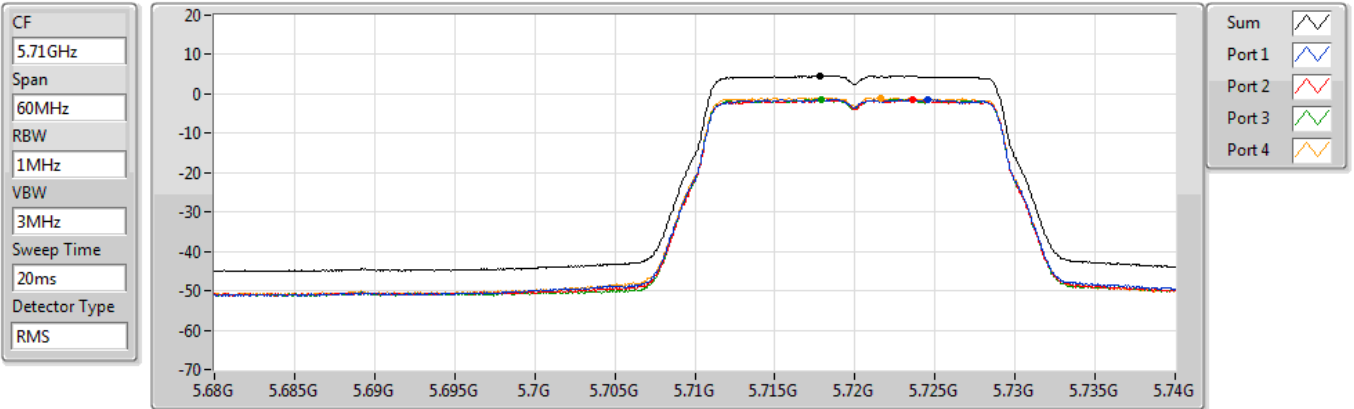

802.11n HT20_Nss1,(MCS0)_4TX

PSD

5720MHz Straddle 5.47-5.725GHz

30/12/2020

Sum	PD	Port 1	Port 2	Port 3	Port 4
(dBm/RBW)	(dBm/RBW)	(dBm/RBW)	(dBm/RBW)	(dBm/RBW)	(dBm/RBW)
4.62	4.62	-1.36	-1.42	-1.34	-0.98