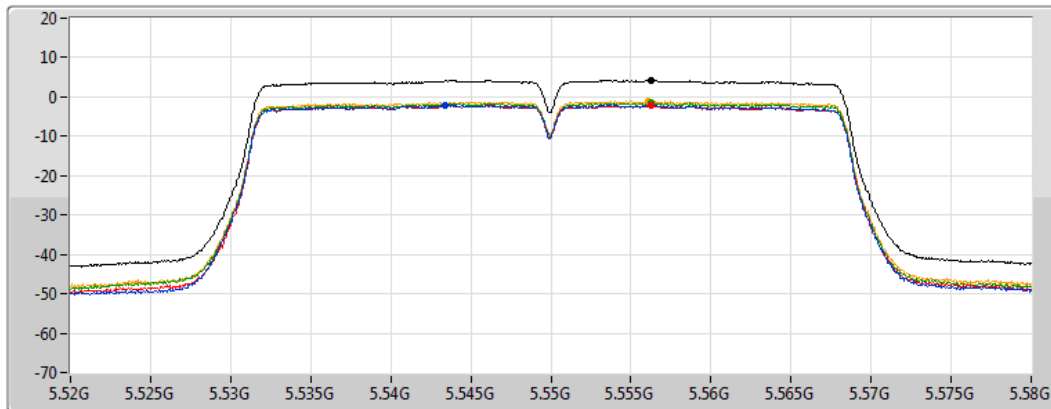

802.11ac VHT40_Nss1,(MCS0)_4TX

PSD

5550MHz

29/12/2020

CF
5.55GHz
Span
60MHz
RBW
1MHz
VBW
3MHz
Sweep Time
20ms
Detector Type
RMS

Sum
Port 1
Port 2
Port 3
Port 4

Sum	PD	Port 1	Port 2	Port 3	Port 4
(dBm/RBW)	(dBm/RBW)	(dBm/RBW)	(dBm/RBW)	(dBm/RBW)	(dBm/RBW)
4.20	4.20	-2.07	-2.08	-1.59	-1.17