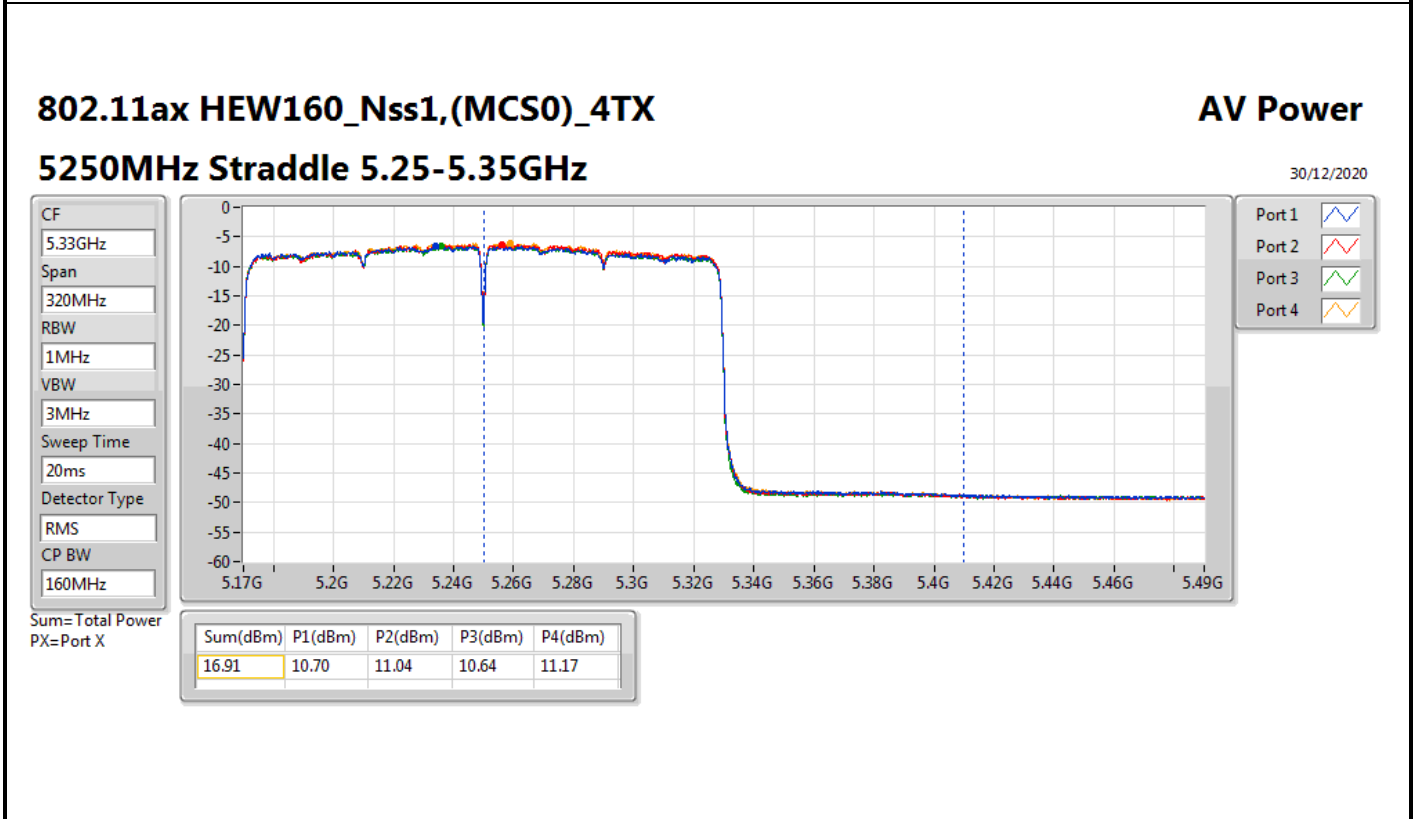

**MAX. E.I.R.P. At Any Elevation Angle Above 30 Degrees
Non-Beamforming Radio 2**

Appendix B.3

Summary

Mode	Total Power (dBm)	Total Power (W)	EIRP (dBm)	EIRP (W)
5.15-5.25GHz	-	-	-	-
802.11ac VHT160_Nss1,(MCS0)_4TX	16.65	0.04624	16.81	0.04797
802.11ax HEW160_Nss1,(MCS0)_4TX	16.99	0.05000	17.15	0.05188