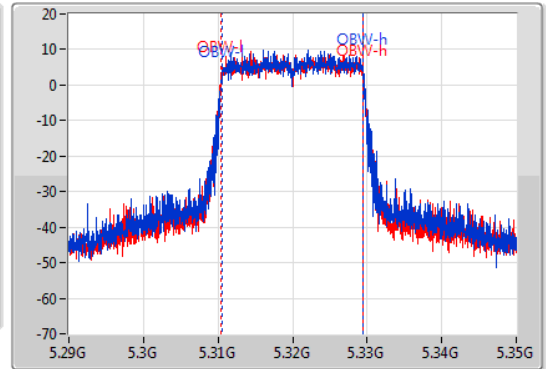

EBW

5320MHz

13/01/2021

CF  
5.32GHz  
Span  
60MHz  
RBW  
300kHz  
VBW  
1MHz  
Sweep Time  
100ms  
Detector Type  
Peak

CF  
5.32GHz  
Span  
60MHz  
RBW  
300kHz  
VBW  
1MHz  
Sweep Time  
100ms  
Detector Type  
Sample