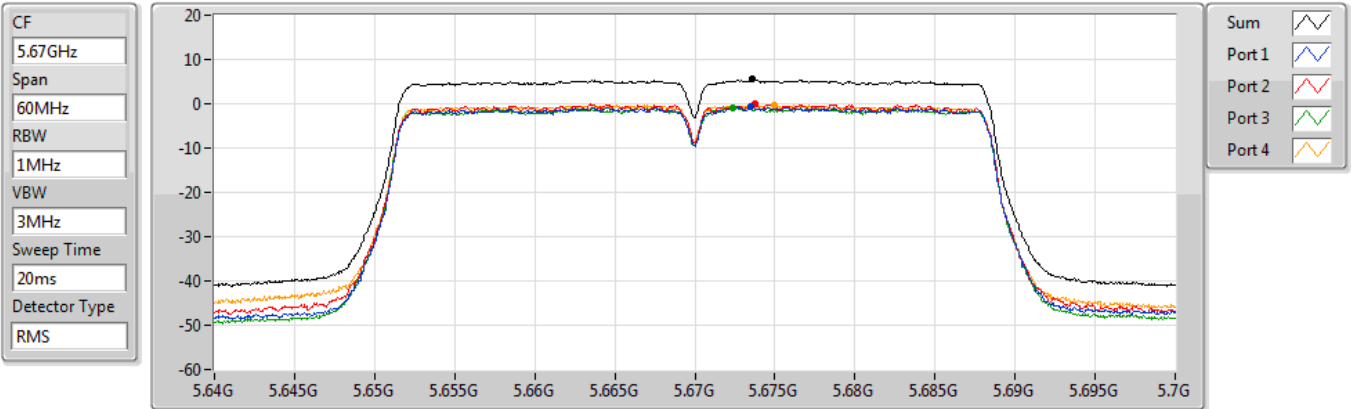

802.11n HT40_Nss1,(MCS0)_4TX

PSD

5670MHz

30/12/2020

Sum	PD	Port 1	Port 2	Port 3	Port 4
(dBm/RBW)	(dBm/RBW)	(dBm/RBW)	(dBm/RBW)	(dBm/RBW)	(dBm/RBW)
5.47	5.47	-0.68	0.08	-1.04	-0.38