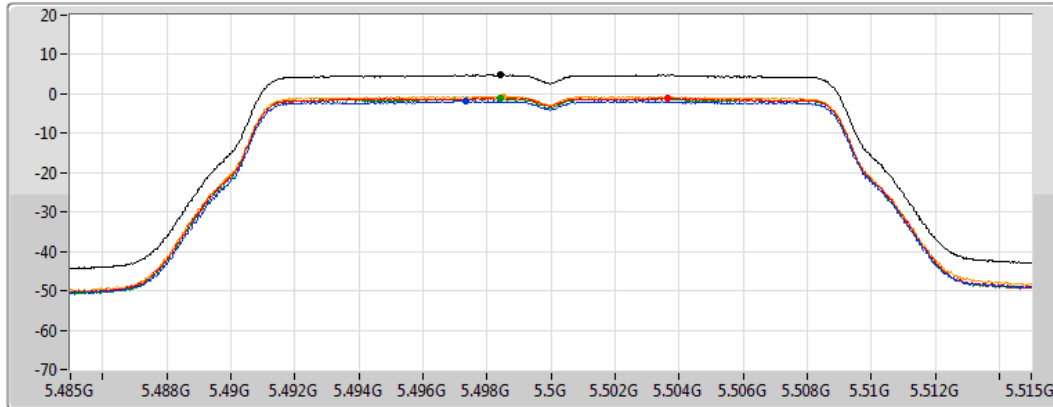

802.11ac VHT20_Nss1,(MCS0)_4TX

PSD

5500MHz

30/12/2020

CF
5.5GHz

Span
30MHz

RBW
1MHz

VBW
3MHz

Sweep Time
20ms

Detector Type
RMS

Sum

Port 1

Port 2

Port 3

Port 4

Sum	PD	Port 1	Port 2	Port 3	Port 4
(dBm/RBW)	(dBm/RBW)	(dBm/RBW)	(dBm/RBW)	(dBm/RBW)	(dBm/RBW)
4.82	4.82	-1.79	-0.94	-1.02	-0.62