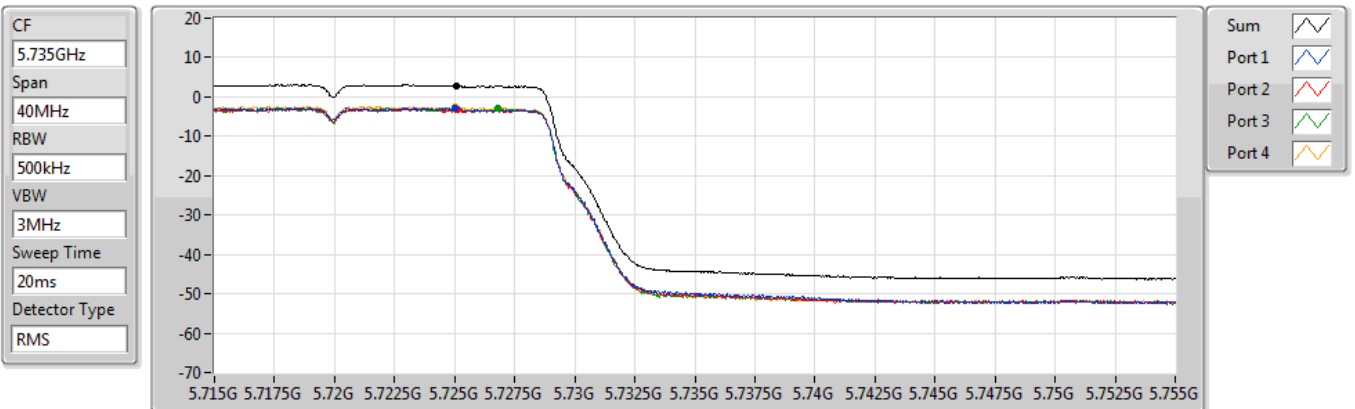

802.11n HT20_Nss1,(MCS0)_4TX

PSD

5720MHz Straddle 5.725-5.85GHz

30/12/2020

Sum	PD	Port 1	Port 2	Port 3	Port 4
(dBm/RBW)	(dBm/RBW)	(dBm/RBW)	(dBm/RBW)	(dBm/RBW)	(dBm/RBW)
2.83	2.83	-3.01	-3.31	-2.93	-2.66