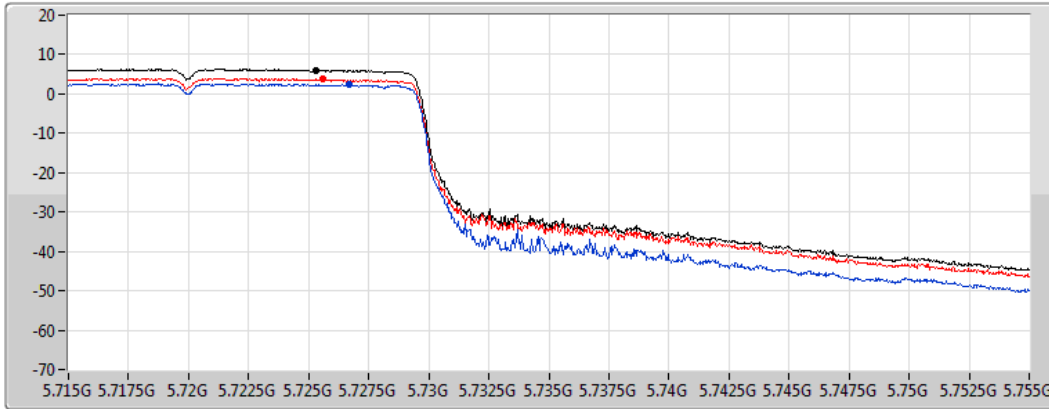

802.11ax HEW20_Nss1,(MCS0)_2TX

PSD

5720MHz Straddle 5.725-5.85GHz

04/01/2021

CF
5.735GHz

Span
40MHz

RBW
500kHz

VBW
3MHz

Sweep Time
20ms

Detector Type
RMS

Sum ☒

Port 1 ☒

Port 2 ☒

Sum	PD	Port 1	Port 2
(dBm/RBW)	(dBm/RBW)	(dBm/RBW)	(dBm/RBW)
6.02	6.02	2.30	3.69

802.11ax HEW40_Nss1,(MCS0)_2TX

PSD