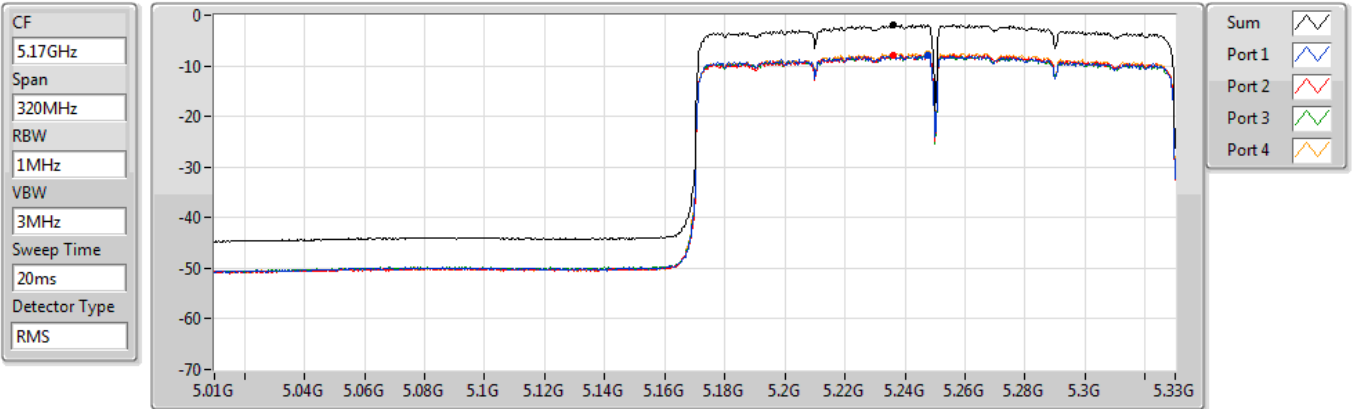

802.11ax HEW160_Nss1,(MCS0)_4TX

PSD

5250MHz Straddle 5.15-5.25GHz

30/12/2020

Sum	PD	Port 1	Port 2	Port 3	Port 4
(dBm/RBW)	(dBm/RBW)	(dBm/RBW)	(dBm/RBW)	(dBm/RBW)	(dBm/RBW)
-1.94	-1.94	-7.94	-7.91	-8.01	-7.58