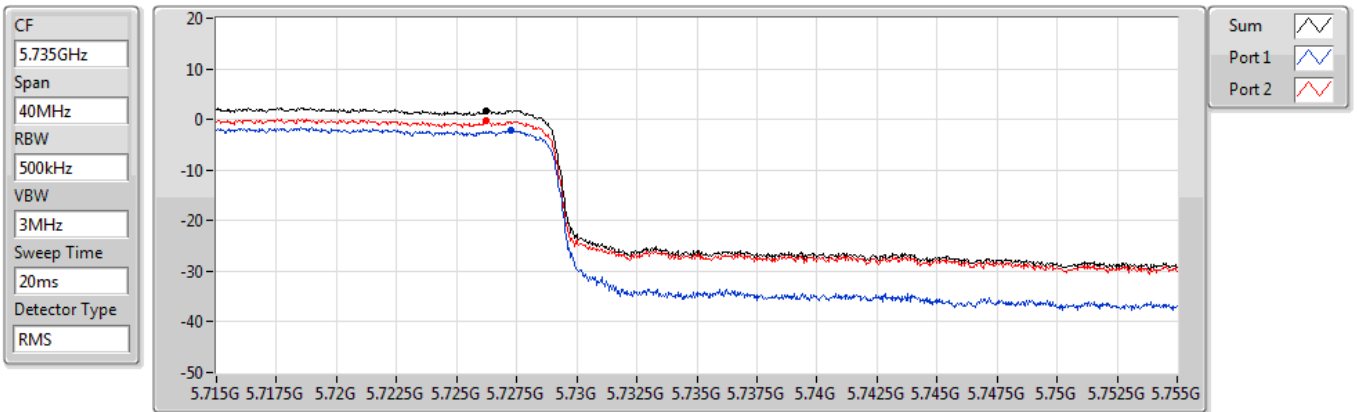

802.11ax HEW80_Nss1,(MCS0)_2TX

5690MHz Straddle 5.725-5.85GHz

PSD

04/01/2021

Sum	PD	Port 1	Port 2
(dBm/RBW)	(dBm/RBW)	(dBm/RBW)	(dBm/RBW)
1.76	1.76	-2.14	-0.37