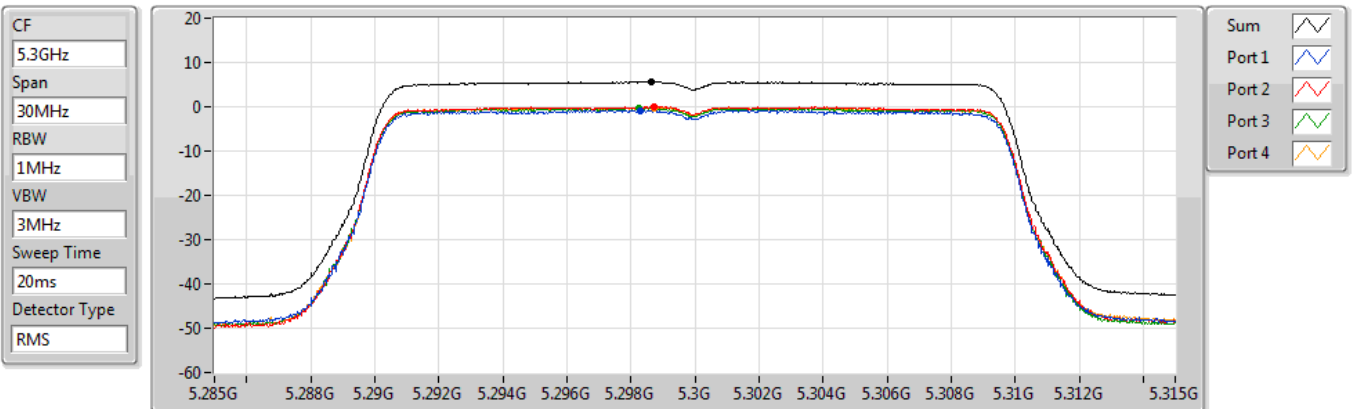

802.11ax HEW20_Nss1,(MCS0)_4TX

PSD

5300MHz

30/12/2020