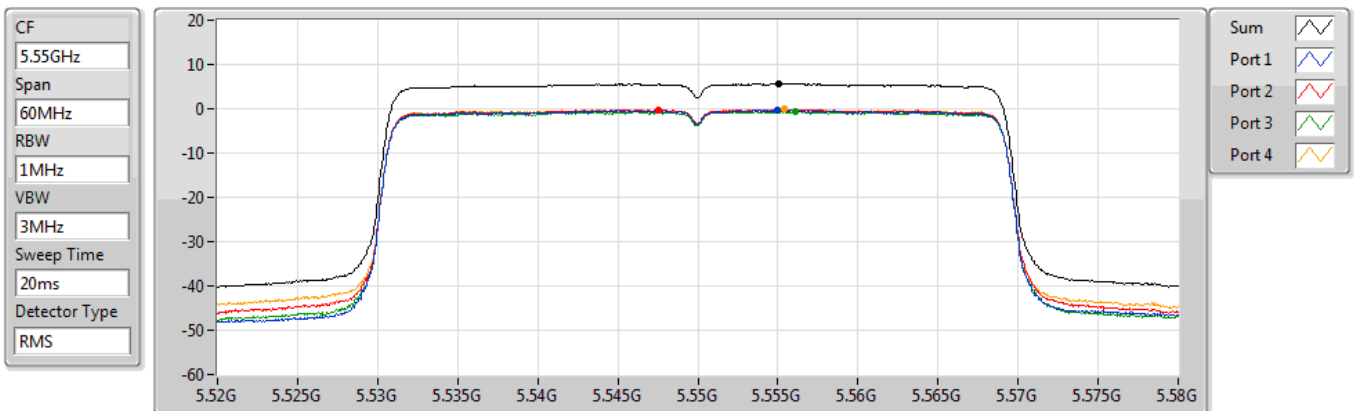

802.11ax HEW40_Nss1,(MCS0)_4TX

PSD

5550MHz

30/12/2020

Sum	PD	Port 1	Port 2	Port 3	Port 4
(dBm/RBW)	(dBm/RBW)	(dBm/RBW)	(dBm/RBW)	(dBm/RBW)	(dBm/RBW)
5.63	5.63	-0.35	-0.23	-0.56	-0.07