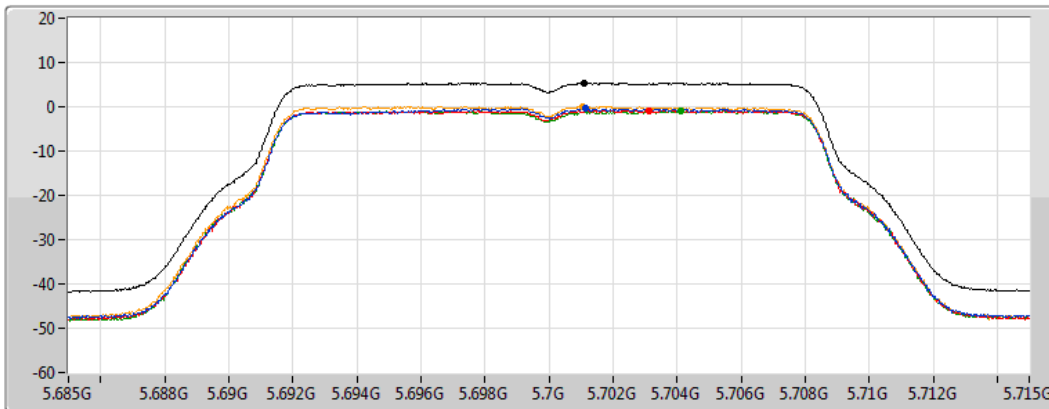

802.11a_Nss1,(6Mbps)_4TX

PSD

5700MHz

30/12/2020

CF
5.7GHz

Span
30MHz

RBW
1MHz

VBW
3MHz

Sweep Time
20ms

Detector Type
RMS

Sum

Port 1

Port 2

Port 3

Port 4

Sum	PD	Port 1	Port 2	Port 3	Port 4
(dBm/RBW)	(dBm/RBW)	(dBm/RBW)	(dBm/RBW)	(dBm/RBW)	(dBm/RBW)
5.30	5.30	-0.44	-0.85	-0.97	0.09