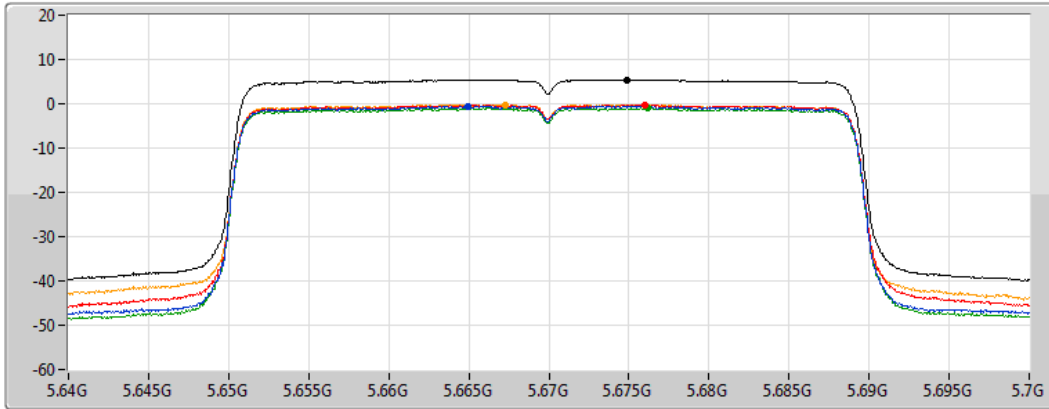

802.11ax HEW40_Nss1,(MCS0)_4TX

PSD

5670MHz

30/12/2020

CF
5.67GHz
Span
60MHz
RBW
1MHz
VBW
3MHz
Sweep Time
20ms
Detector Type
RMS

Sum
Port 1
Port 2
Port 3
Port 4

Sum	PD	Port 1	Port 2	Port 3	Port 4
(dBm/RBW)	(dBm/RBW)	(dBm/RBW)	(dBm/RBW)	(dBm/RBW)	(dBm/RBW)
5.45	5.45	-0.54	-0.23	-0.94	-0.21