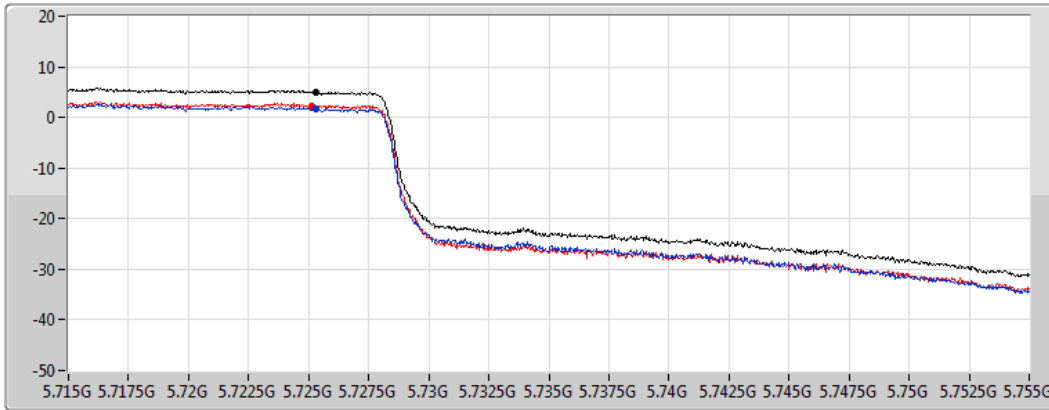

Sum 
 Port 1 
 Port 2 

Sum	PD	Port 1	Port 2
(dBm/RBW)	(dBm/RBW)	(dBm/RBW)	(dBm/RBW)
7.19	7.19	4.17	4.36

802.11ac VHT40_Nss1,(MCS0)_2TX
5710MHz Straddle 5.725-5.85GHz

PSD

04/01/2021

CF
5.735GHz
Span
40MHz
RBW
500kHz
VBW
3MHz
Sweep Time
20ms
Detector Type
RMS