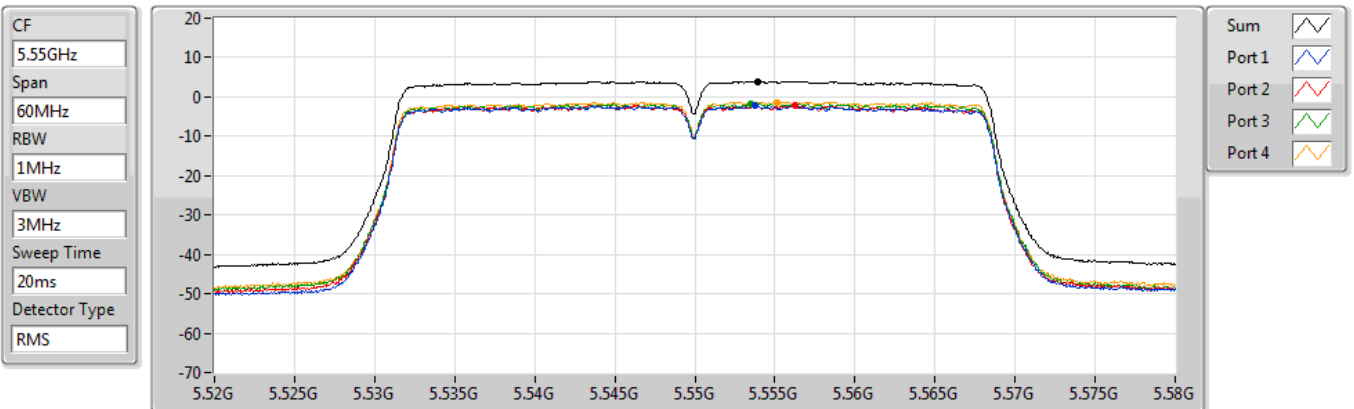

802.11n HT40_Nss1,(MCS0)_4TX

PSD

5550MHz

29/12/2020

Sum	PD	Port 1	Port 2	Port 3	Port 4
(dBm/RBW)	(dBm/RBW)	(dBm/RBW)	(dBm/RBW)	(dBm/RBW)	(dBm/RBW)
4.00	4.00	-2.23	-2.08	-1.67	-1.27