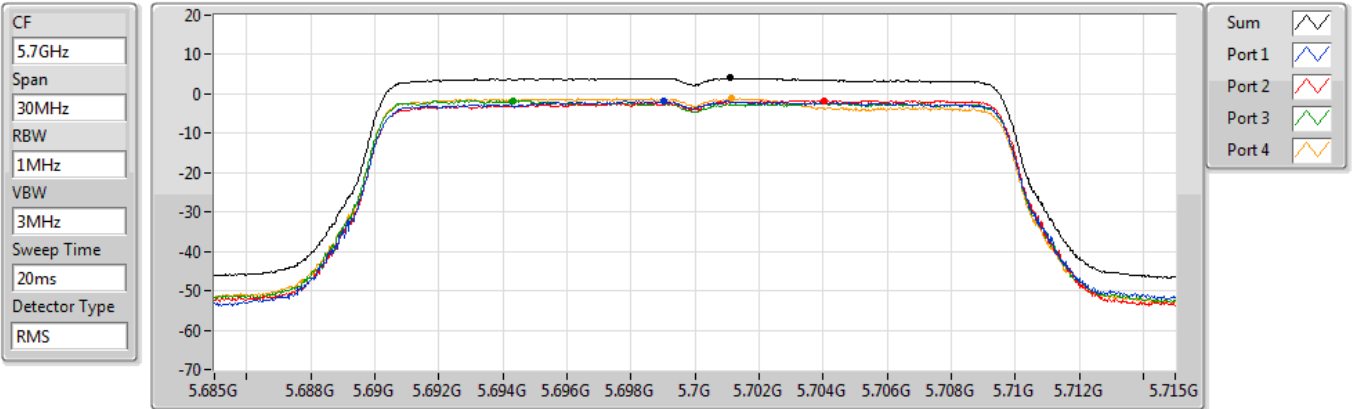

PSD

5580MHz

06/01/2021

Sum	PD	Port 1	Port 2	Port 3	Port 4
(dBm/RBW)	(dBm/RBW)	(dBm/RBW)	(dBm/RBW)	(dBm/RBW)	(dBm/RBW)
4.18	4.18	-1.51	-1.45	-1.06	-1.56

802.11ax HEW20-BF_Nss1,(MCS0)_4TX

PSD

5700MHz

06/01/2021