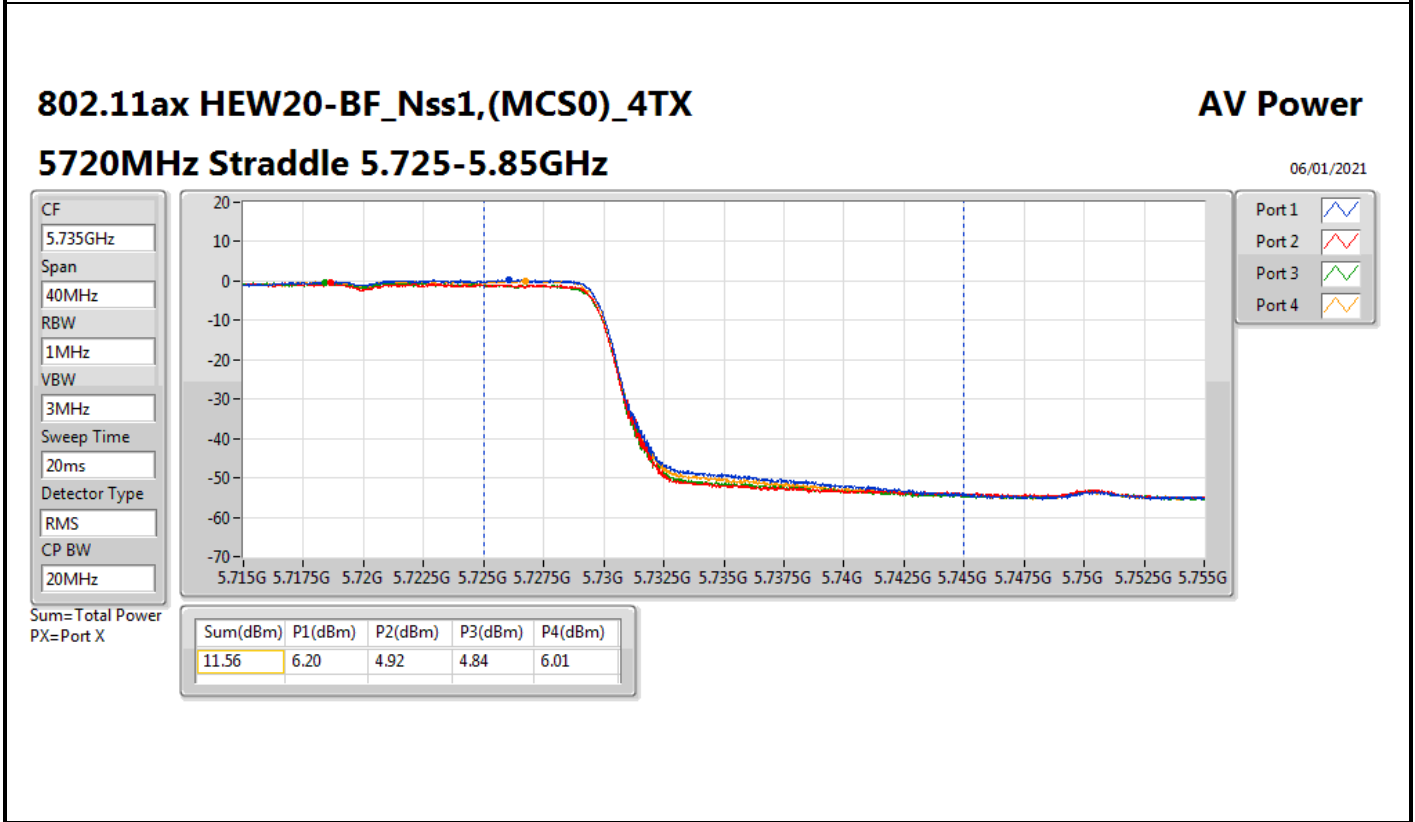

Summary

Mode	Total Power (dBm)	Total Power (W)	EIRP (dBm)	EIRP (W)
5.47-5.725GHz	-	-	-	-
802.11ax HEW20-BF_Nss1,(MCS0)_4TX	17.63	0.05794	29.98	0.99541
802.11ax HEW40-BF_Nss1,(MCS0)_4TX	17.59	0.05741	29.94	0.98628
802.11ax HEW80-BF_Nss1,(MCS0)_4TX	17.47	0.05585	29.82	0.95940
802.11ax HEW160-BF_Nss1,(MCS0)_4TX	17.31	0.05383	29.66	0.92470
5.725-5.85GHz	-	-	-	-
802.11ax HEW20-BF_Nss1,(MCS0)_4TX	11.56	0.01432	23.91	0.24604
802.11ax HEW40-BF_Nss1,(MCS0)_4TX	8.13	0.00650	20.48	0.11169
802.11ax HEW80-BF_Nss1,(MCS0)_4TX	4.70	0.00295	17.05	0.05070

DG = Directional Gain; Port X = Port X output power

802.11ax HEW40-BF_Nss1,(MCS0)_4TX

AV Power

5710MHz Straddle 5.47-5.725GHz

06/01/2021

802.11ax HEW40-BF_Nss1,(MCS0)_4TX

AV Power

5710MHz Straddle 5.725-5.85GHz