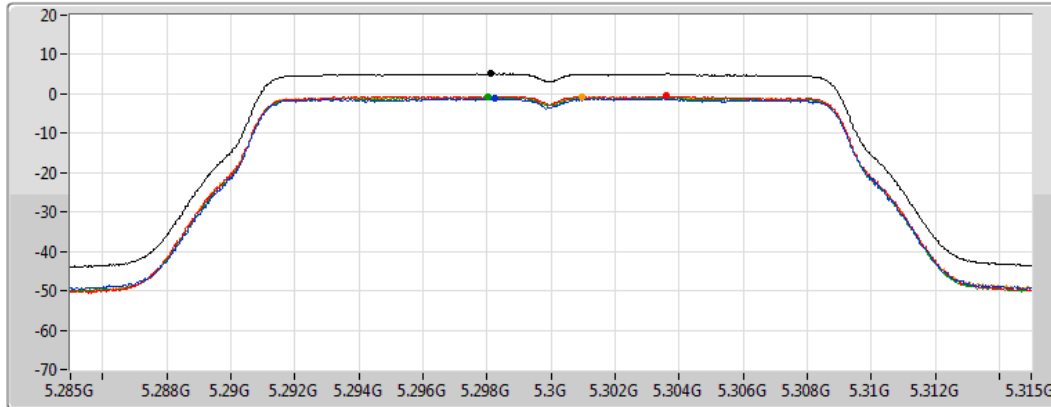

Sweep Time
20ms

Detector Type
RMS

Sum 

Port 1 

Port 2 

Port 3 

Port 4 

Sum	PD	Port 1	Port 2	Port 3	Port 4
(dBm/RBW)	(dBm/RBW)	(dBm/RBW)	(dBm/RBW)	(dBm/RBW)	(dBm/RBW)
5.11	5.11	-1.12	-0.50	-0.89	-0.67