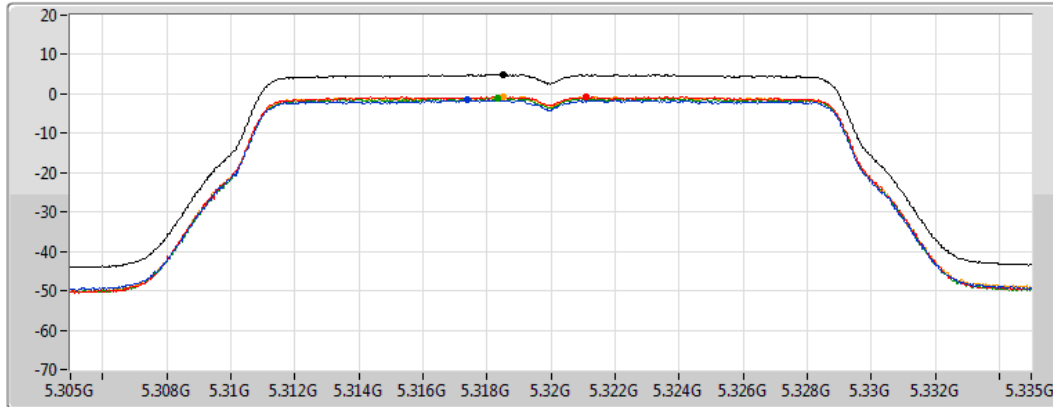

Sum 

Port 1 

Port 2 

Port 3 

Port 4 

Sum	PD	Port 1	Port 2	Port 3	Port 4
(dBm/RBW)	(dBm/RBW)	(dBm/RBW)	(dBm/RBW)	(dBm/RBW)	(dBm/RBW)
4.88	4.88	-1.40	-0.70	-1.07	-0.72

802.11n HT20_Nss1,(MCS0)_4TX

PSD