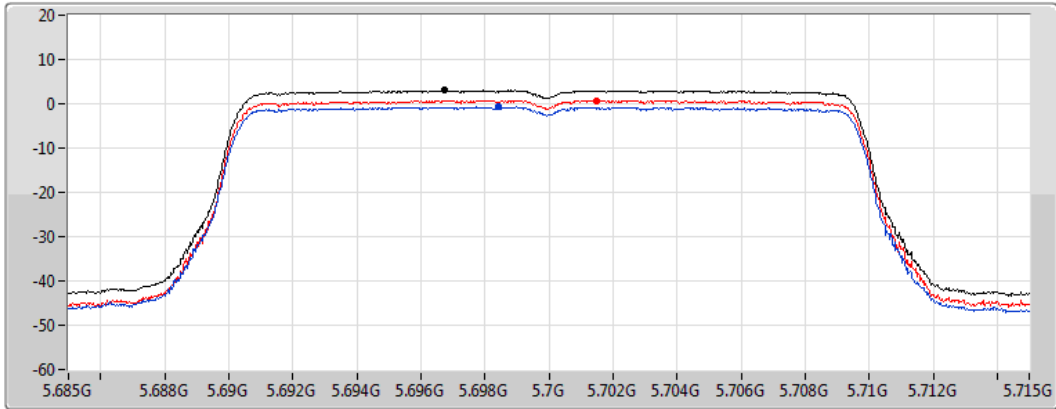

802.11ax HEW20_Nss1,(MCS0)_2TX

PSD

5700MHz

04/01/2021

CF
5.7GHz

Span
30MHz

RBW
1MHz

VBW
3MHz

Sweep Time
20ms

Detector Type
RMS

Sum

Port 1

Port 2

Sum	PD	Port 1	Port 2
(dBm/RBW)	(dBm/RBW)	(dBm/RBW)	(dBm/RBW)
3.00	3.00	-0.77	0.77