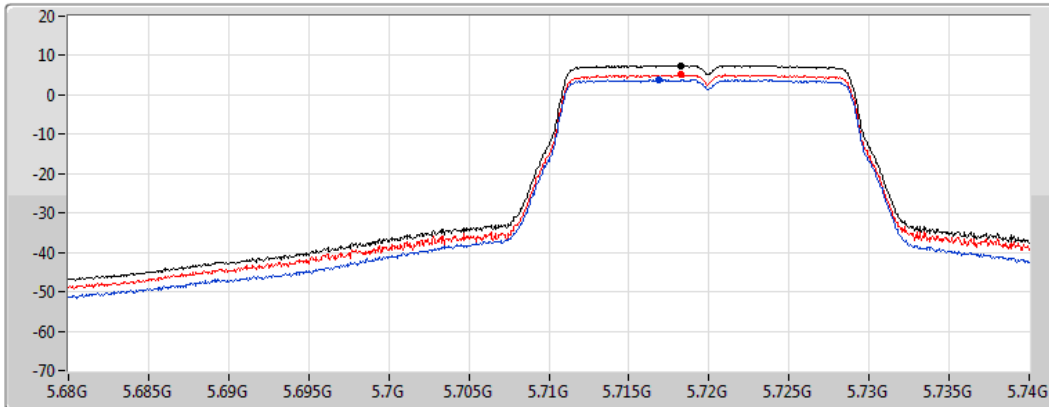

802.11ac VHT20_Nss1,(MCS0)_2TX

PSD

5720MHz Straddle 5.47-5.725GHz

04/01/2021

CF
5.71GHz

Span
60MHz

RBW
1MHz

VBW
3MHz

Sweep Time
20ms

Detector Type
RMS

Sum

Port 1

Port 2

Sum	PD	Port 1	Port 2
(dBm/RBW)	(dBm/RBW)	(dBm/RBW)	(dBm/RBW)
7.51	7.51	3.87	5.16