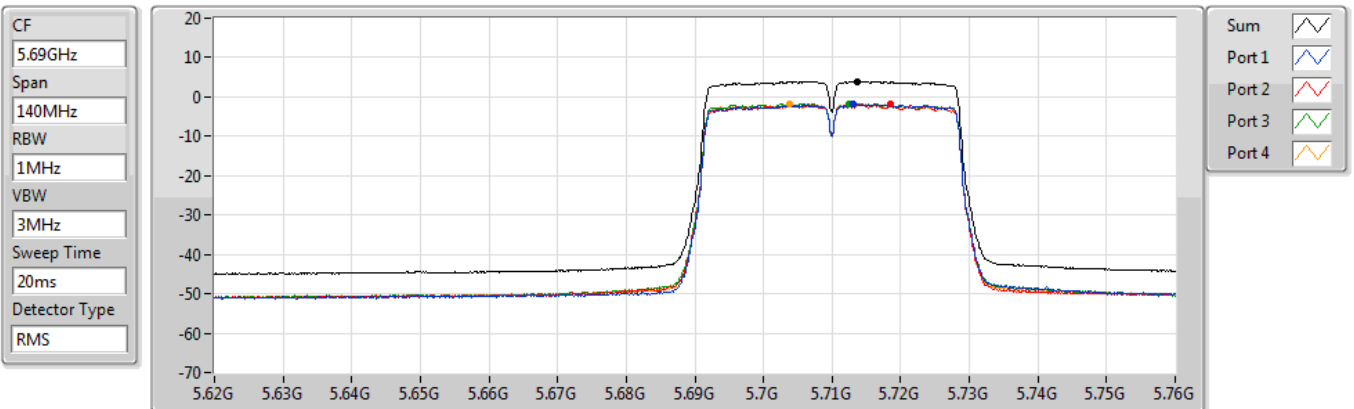

802.11n HT40_Nss1,(MCS0)_4TX

PSD

5710MHz Straddle 5.47-5.725GHz

29/12/2020

Sum	PD	Port 1	Port 2	Port 3	Port 4
(dBm/RBW)	(dBm/RBW)	(dBm/RBW)	(dBm/RBW)	(dBm/RBW)	(dBm/RBW)
4.00	4.00	-1.70	-1.93	-1.69	-1.87