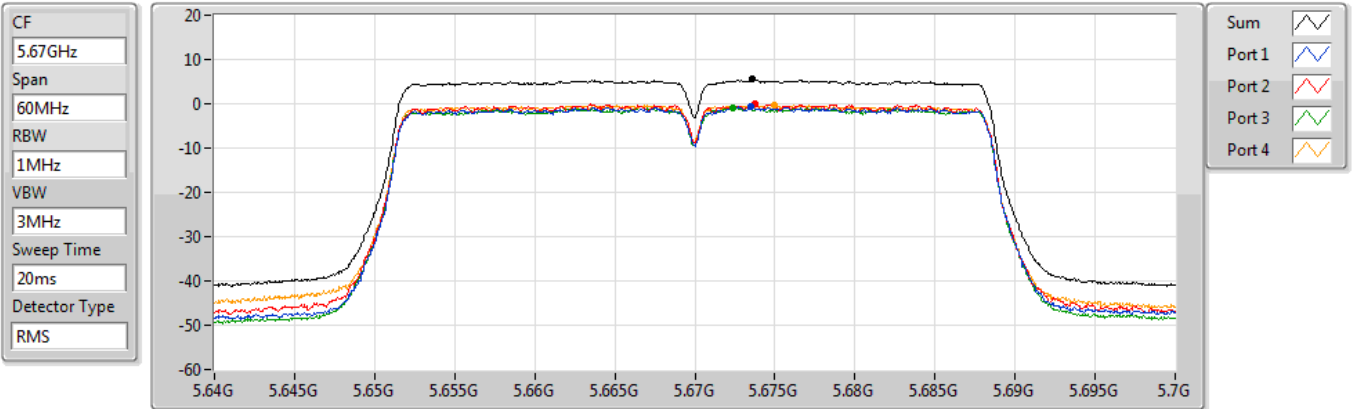

PSD

5550MHz

30/12/2020

Sum	PD	Port 1	Port 2	Port 3	Port 4
(dBm/RBW)	(dBm/RBW)	(dBm/RBW)	(dBm/RBW)	(dBm/RBW)	(dBm/RBW)
5.48	5.48	-0.63	-0.00	-0.82	-0.26

802.11n HT40_Nss1,(MCS0)_4TX

PSD

5670MHz

30/12/2020