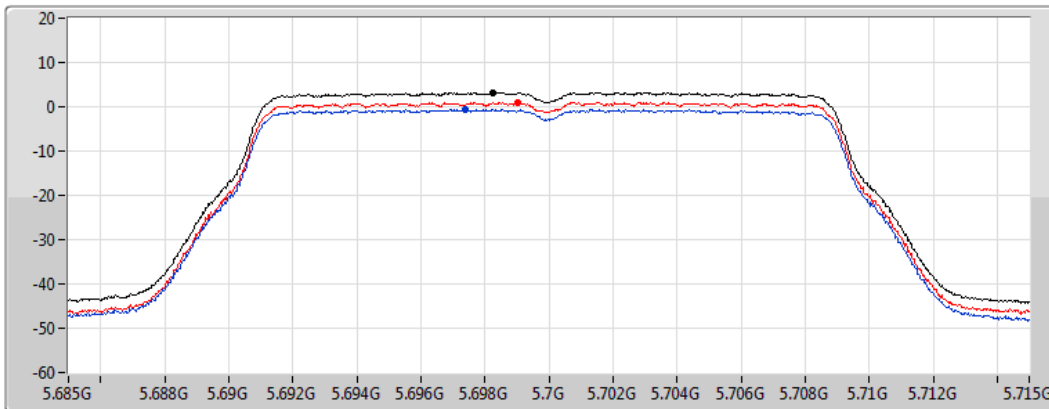

802.11n HT20_Nss1,(MCS0)_2TX

PSD

5700MHz

04/01/2021

CF
5.7GHz

Span
30MHz

RBW
1MHz

VBW
3MHz

Sweep Time
20ms

Detector Type
RMS

Sum

Port 1

Port 2

Sum	PD	Port 1	Port 2
(dBm/RBW)	(dBm/RBW)	(dBm/RBW)	(dBm/RBW)
3.15	3.15	-0.63	0.94