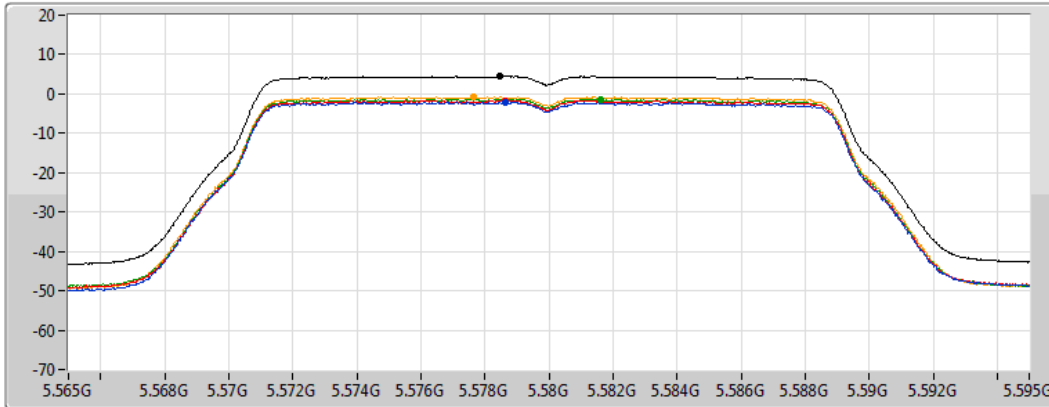

CF
5.58GHz

Span
30MHz

RBW
1MHz

VBW
3MHz

Sweep Time
20ms

Detector Type
RMS

Sum 

Port 1 