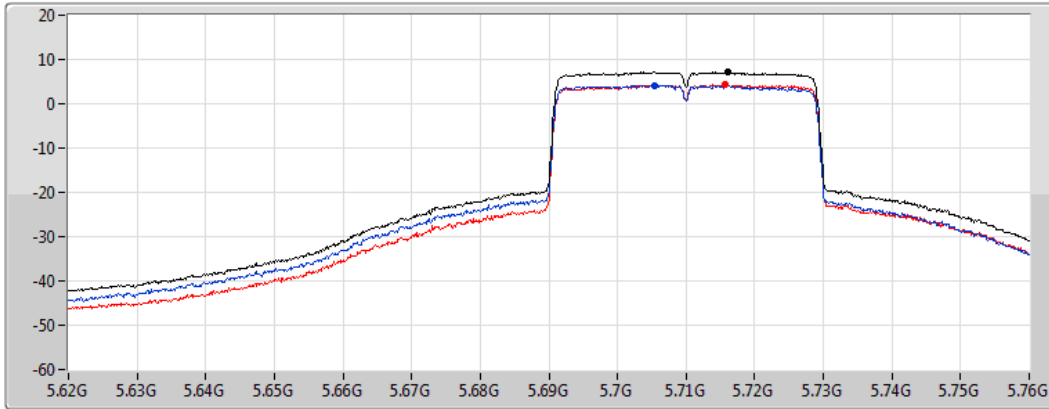

PSD

04/01/2021

CF
5.69GHz

Span
140MHz

RBW
1MHz

VBW
3MHz

Sweep Time
20ms

Detector Type
RMS