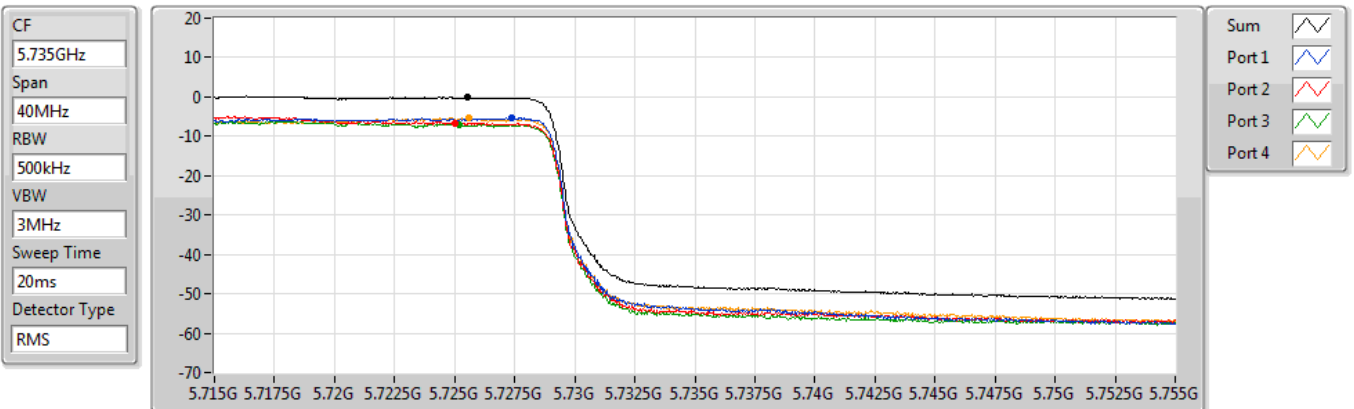

802.11ax HEW40-BF_Nss1,(MCS0)_4TX

PSD

5710MHz Straddle 5.725-5.85GHz

06/01/2021

Sum	PD	Port 1	Port 2	Port 3	Port 4
(dBm/RBW)	(dBm/RBW)	(dBm/RBW)	(dBm/RBW)	(dBm/RBW)	(dBm/RBW)
-0.21	-0.21	-5.27	-6.63	-7.04	-5.43