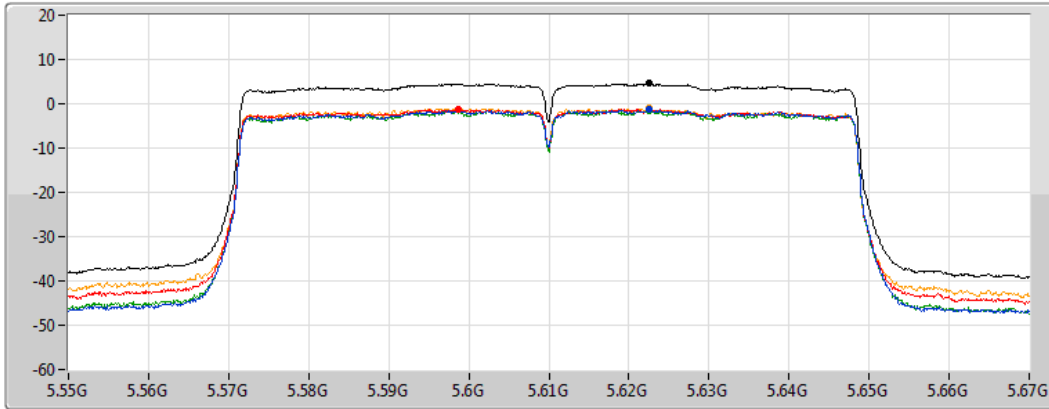

802.11ac VHT80_Nss1,(MCS0)_4TX

PSD

5610MHz

30/12/2020

CF
5.61GHz
Span
120MHz
RBW
1MHz
VBW
3MHz
Sweep Time
20ms
Detector Type
RMS

Sum
Port 1
Port 2
Port 3
Port 4

Sum	PD	Port 1	Port 2	Port 3	Port 4
(dBm/RBW)	(dBm/RBW)	(dBm/RBW)	(dBm/RBW)	(dBm/RBW)	(dBm/RBW)
4.69	4.69	-1.32	-1.26	-1.51	-1.05