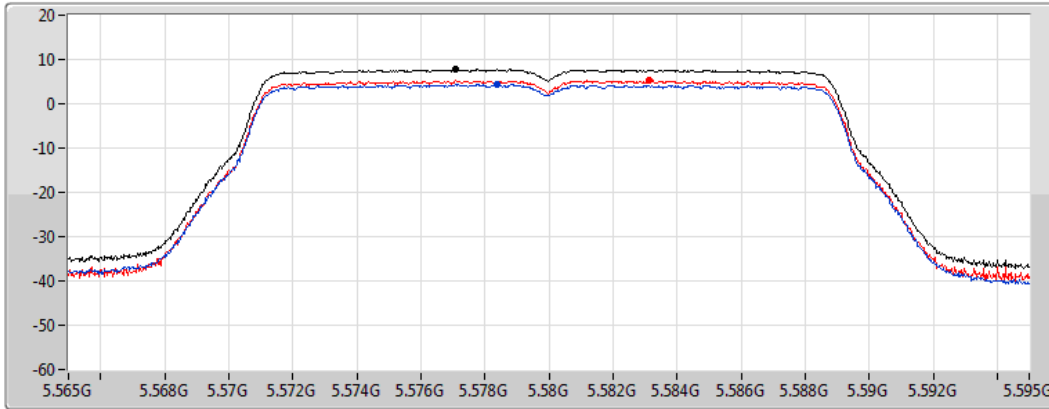

802.11n HT20_Nss1,(MCS0)_2TX

PSD

5580MHz

04/01/2021

CF
5.58GHz

Span
30MHz

RBW
1MHz

VBW
3MHz

Sweep Time
20ms

Detector Type
RMS

Sum

Port 1

Port 2

Sum	PD	Port 1	Port 2
(dBm/RBW)	(dBm/RBW)	(dBm/RBW)	(dBm/RBW)
7.74	7.74	4.32	5.26