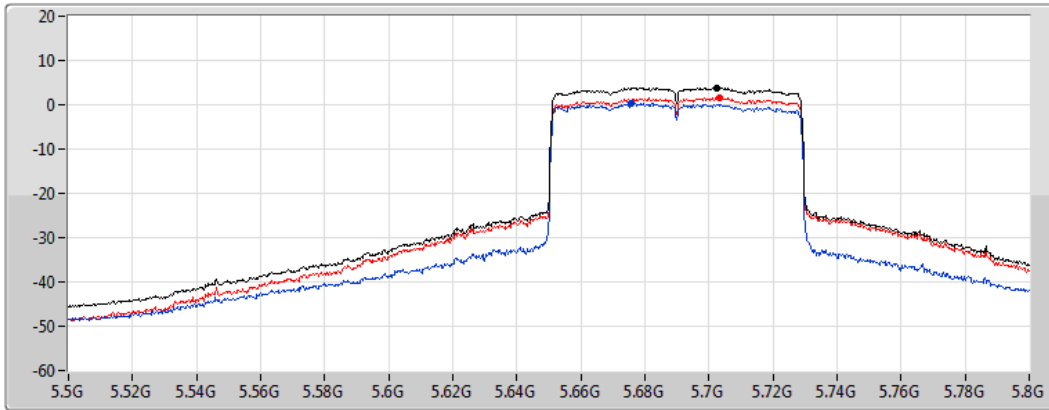

Sum

Port 1

Port 2

Sum	PD	Port 1	Port 2
(dBm/RBW)	(dBm/RBW)	(dBm/RBW)	(dBm/RBW)
3.87	3.87	0.24	1.58