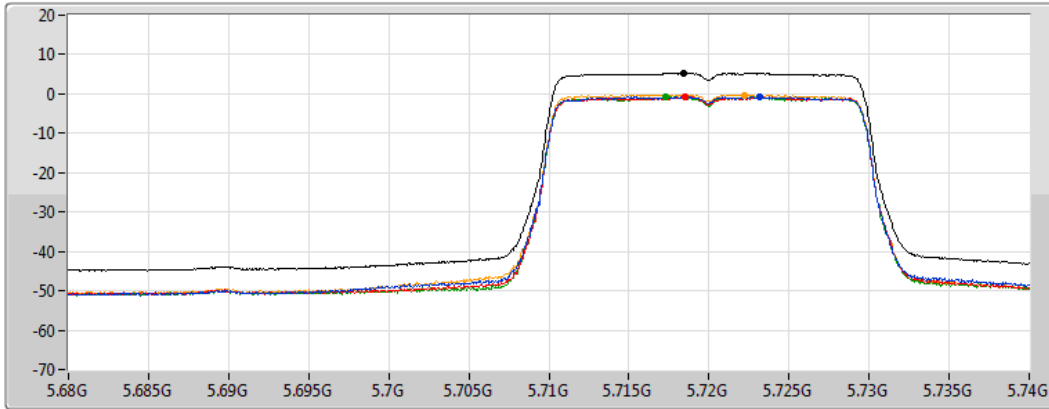

802.11ax HEW20_Nss1,(MCS0)_4TX
5720MHz Straddle 5.47-5.725GHz

PSD

30/12/2020

CF
5.71GHz

Span
60MHz

RBW
1MHz

VBW
3MHz

Sweep Time
20ms

Detector Type
RMS

Sum

Port 1

Port 2

Port 3

Port 4

Sum	PD	Port 1	Port 2	Port 3	Port 4
(dBm/RBW)	(dBm/RBW)	(dBm/RBW)	(dBm/RBW)	(dBm/RBW)	(dBm/RBW)
5.23	5.23	-0.77	-0.87	-0.81	-0.26