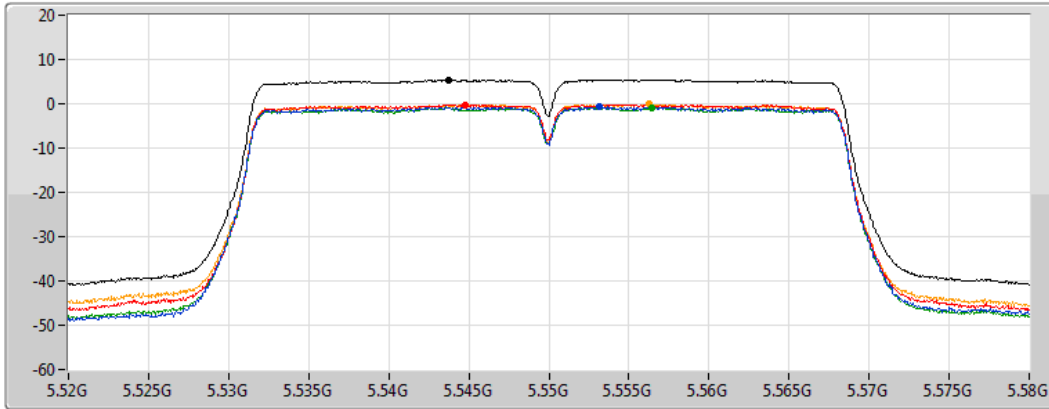

802.11ac VHT40_Nss1,(MCS0)_4TX

PSD

5550MHz

30/12/2020

CF
5.55GHz
Span
60MHz
RBW
1MHz
VBW
3MHz
Sweep Time
20ms
Detector Type
RMS

Sum
Port 1
Port 2
Port 3
Port 4

Sum	PD	Port 1	Port 2	Port 3	Port 4
(dBm/RBW)	(dBm/RBW)	(dBm/RBW)	(dBm/RBW)	(dBm/RBW)	(dBm/RBW)
5.46	5.46	-0.73	-0.17	-0.87	-0.10