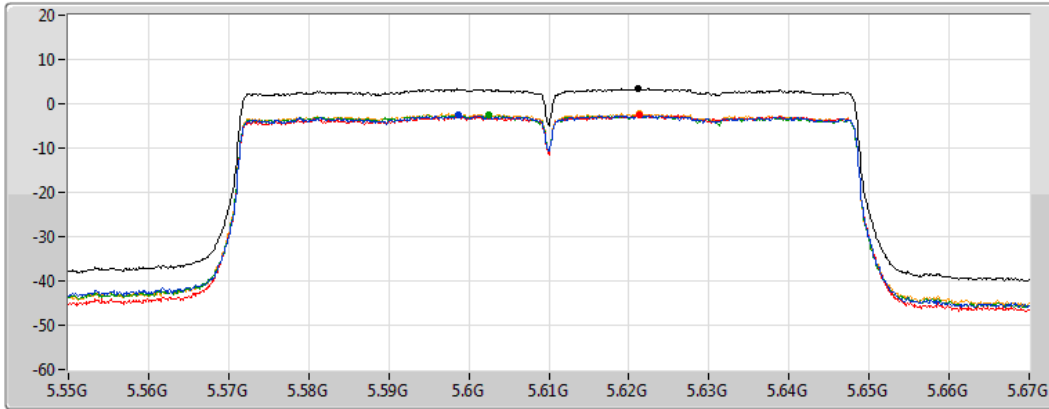

802.11ac VHT80_Nss1,(MCS0)_4TX

PSD

5610MHz

29/12/2020

CF
5.61GHz
Span
120MHz
RBW
1MHz
VBW
3MHz
Sweep Time
20ms
Detector Type
RMS

Sum
Port 1
Port 2
Port 3
Port 4

Sum	PD	Port 1	Port 2	Port 3	Port 4
(dBm/RBW)	(dBm/RBW)	(dBm/RBW)	(dBm/RBW)	(dBm/RBW)	(dBm/RBW)
3.44	3.44	-2.55	-2.54	-2.54	-2.24