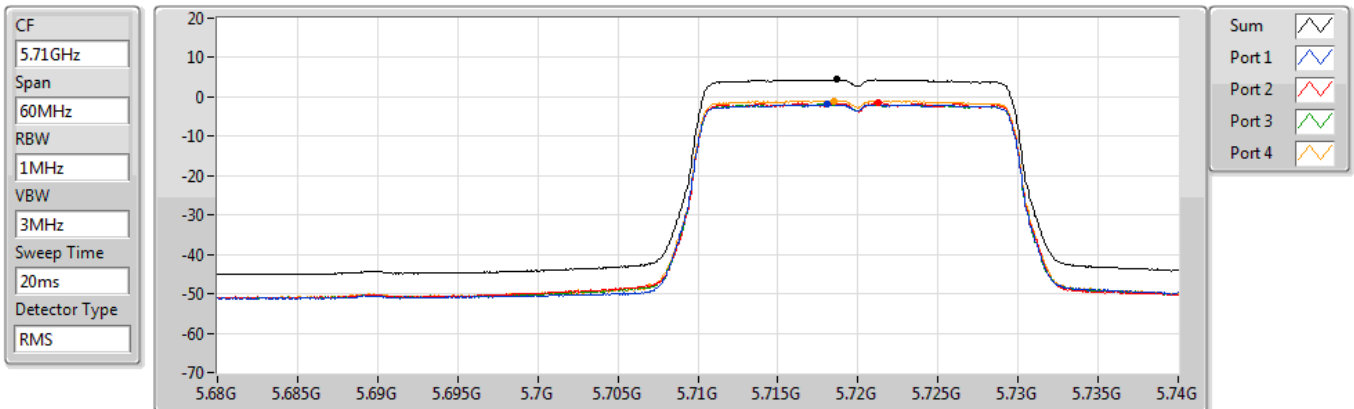

802.11ax HEW20_Nss1,(MCS0)_4TX

PSD

5720MHz Straddle 5.47-5.725GHz

29/12/2020

Sum	PD	Port 1	Port 2	Port 3	Port 4
(dBm/RBW)	(dBm/RBW)	(dBm/RBW)	(dBm/RBW)	(dBm/RBW)	(dBm/RBW)
4.38	4.38	-1.89	-1.54	-1.87	-0.96