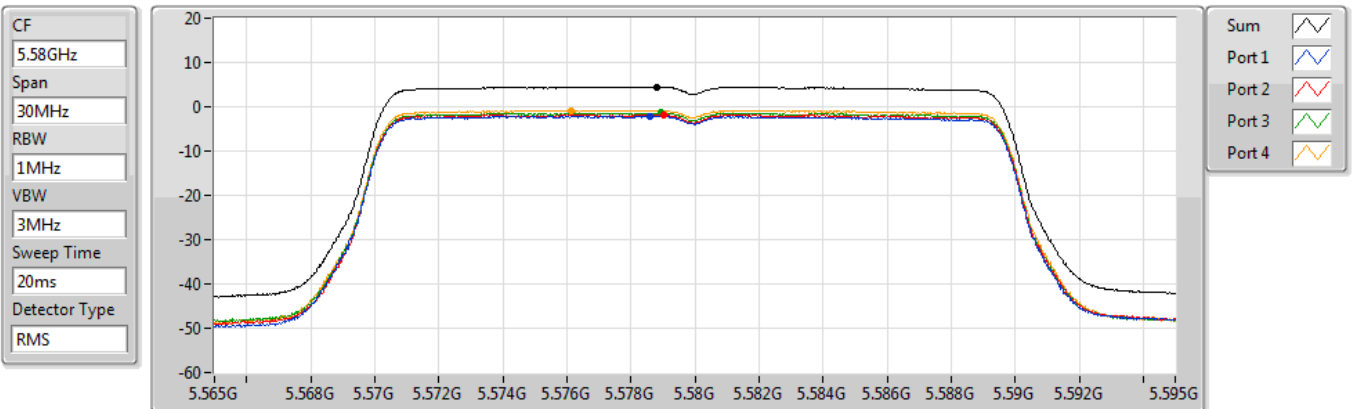

5500MHz

29/12/2020

Sum	PD	Port 1	Port 2	Port 3	Port 4
(dBm/RBW)	(dBm/RBW)	(dBm/RBW)	(dBm/RBW)	(dBm/RBW)	(dBm/RBW)
4.36	4.36	-1.91	-1.66	-1.66	-1.22

802.11ax HEW20_Nss1,(MCS0)_4TX

PSD

5580MHz

29/12/2020

Sum	PD	Port 1	Port 2	Port 3	Port 4
(dBm/RBW)	(dBm/RBW)	(dBm/RBW)	(dBm/RBW)	(dBm/RBW)	(dBm/RBW)
4.44	4.44	-2.07	-1.76	-1.38	-0.81