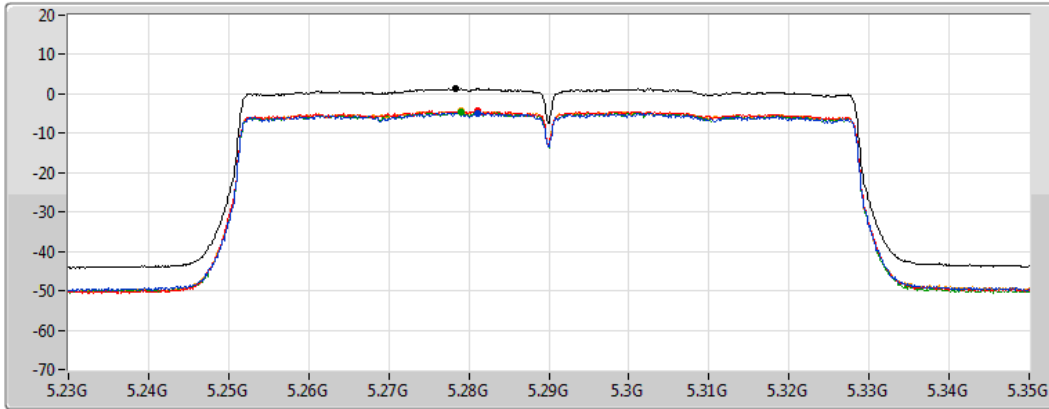

802.11ac VHT80_Nss1,(MCS0)_4TX

PSD

5290MHz

30/12/2020

CF
5.29GHz
Span
120MHz
RBW
1MHz
VBW
3MHz
Sweep Time
20ms
Detector Type
RMS

Sum ☐
Port 1 ☐
Port 2 ☐
Port 3 ☐
Port 4 ☐

Sum	PD	Port 1	Port 2	Port 3	Port 4
(dBm/RBW)	(dBm/RBW)	(dBm/RBW)	(dBm/RBW)	(dBm/RBW)	(dBm/RBW)
1.35	1.35	-4.87	-4.33	-4.63	-4.41