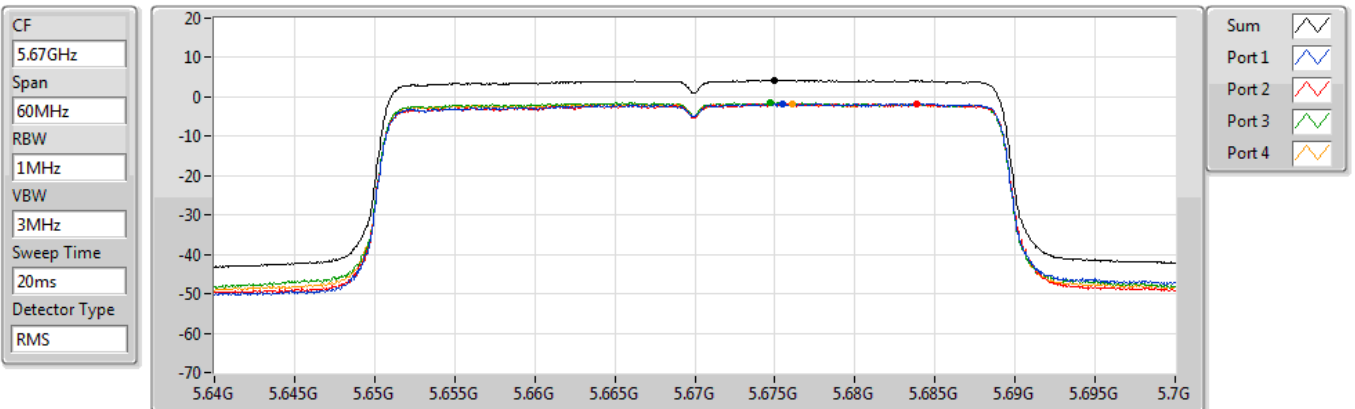

29/12/2020

Sum	PD	Port 1	Port 2	Port 3	Port 4
(dBm/RBW)	(dBm/RBW)	(dBm/RBW)	(dBm/RBW)	(dBm/RBW)	(dBm/RBW)
4.23	4.23	-1.97	-2.12	-1.50	-1.08

802.11ax HEW40_Nss1,(MCS0)_4TX

PSD

5670MHz

29/12/2020

Sum	PD	Port 1	Port 2	Port 3	Port 4
(dBm/RBW)	(dBm/RBW)	(dBm/RBW)	(dBm/RBW)	(dBm/RBW)	(dBm/RBW)
4.26	4.26	-1.70	-1.71	-1.38	-1.66