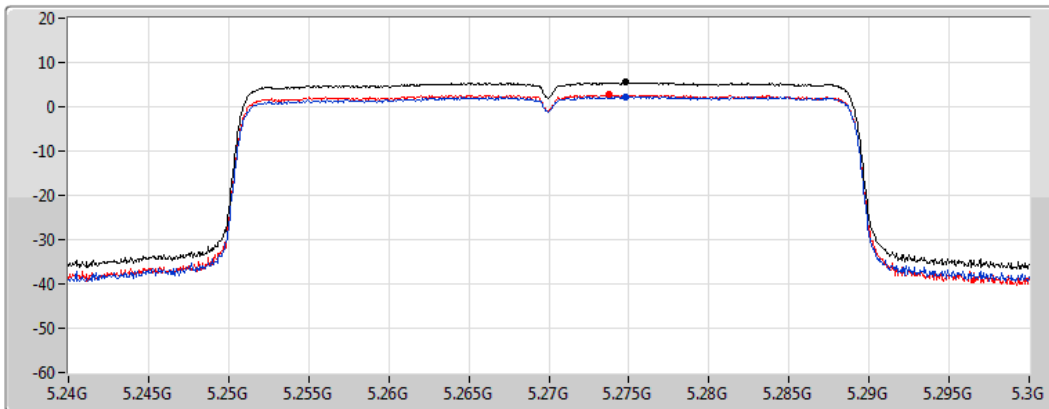

5270MHz

04/01/2021

CF
5.27GHz

Span
60MHz

RBW
1MHz

VBW
3MHz

Sweep Time
20ms

Detector Type
RMS

Sum ☒

Port 1 ☒

Port 2 ☒

Sum	PD	Port 1	Port 2
(dBm/RBW)	(dBm/RBW)	(dBm/RBW)	(dBm/RBW)
5.49	5.49	2.29	2.69