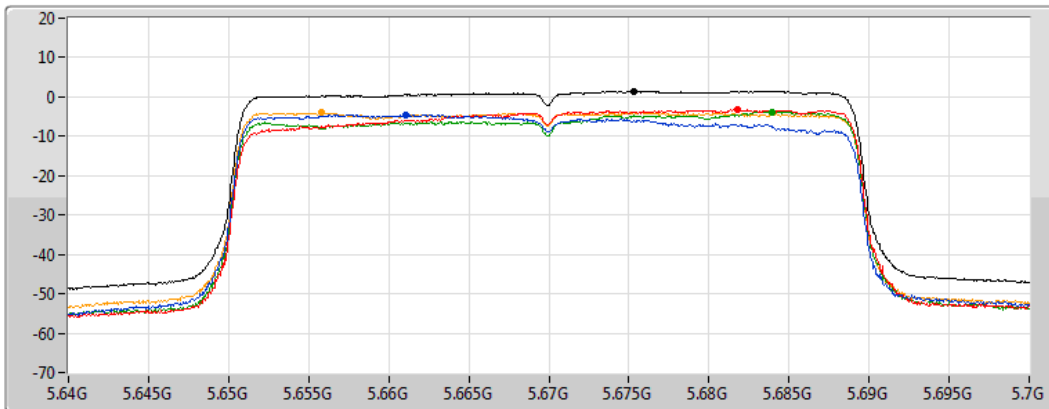

802.11ax HEW40-BF_Nss1,(MCS0)_4TX

PSD

5670MHz

06/01/2021

CF
5.67GHz
Span
60MHz
RBW
1MHz
VBW
3MHz
Sweep Time
20ms
Detector Type
RMS

Sum
Port 1
Port 2
Port 3
Port 4

Sum	PD	Port 1	Port 2	Port 3	Port 4
(dBm/RBW)	(dBm/RBW)	(dBm/RBW)	(dBm/RBW)	(dBm/RBW)	(dBm/RBW)
1.48	1.48	-4.61	-3.33	-3.75	-3.91