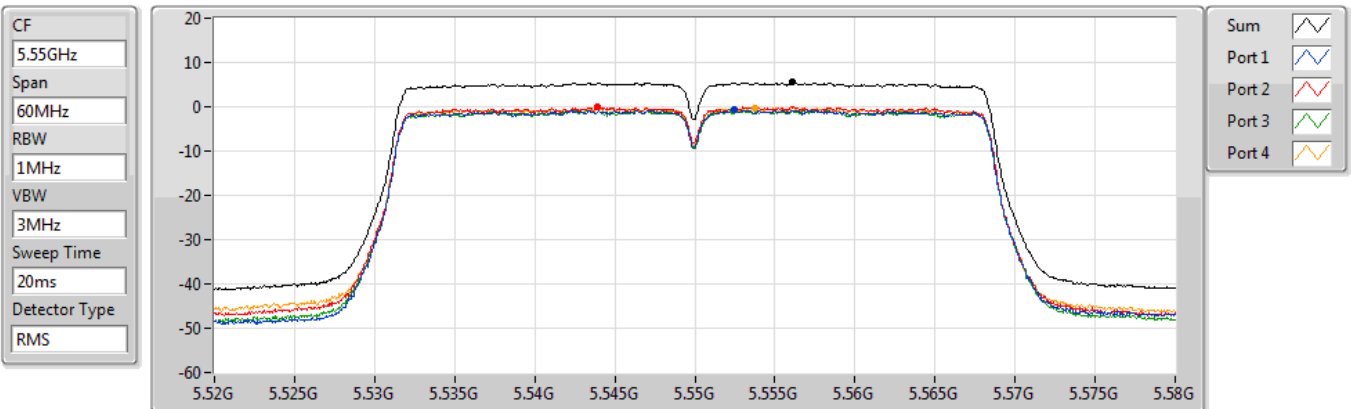

802.11n HT40_Nss1,(MCS0)_4TX

PSD

5550MHz

30/12/2020

Sum	PD	Port 1	Port 2	Port 3	Port 4
(dBm/RBW)	(dBm/RBW)	(dBm/RBW)	(dBm/RBW)	(dBm/RBW)	(dBm/RBW)
5.48	5.48	-0.63	-0.00	-0.82	-0.26