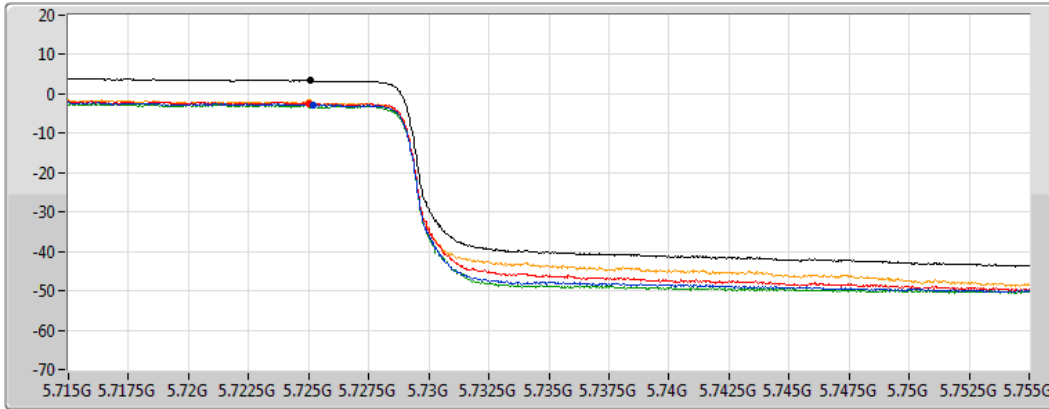

802.11ax HEW40_Nss1,(MCS0)_4TX
5710MHz Straddle 5.725-5.85GHz

PSD

30/12/2020

CF
5.735GHz
Span
40MHz
RBW
500kHz
VBW
3MHz
Sweep Time
20ms
Detector Type
RMS

Sum
Port 1
Port 2
Port 3
Port 4

Sum	PD	Port 1	Port 2	Port 3	Port 4
(dBm/RBW)	(dBm/RBW)	(dBm/RBW)	(dBm/RBW)	(dBm/RBW)	(dBm/RBW)
3.42	3.42	-2.71	-2.33	-3.02	-2.26