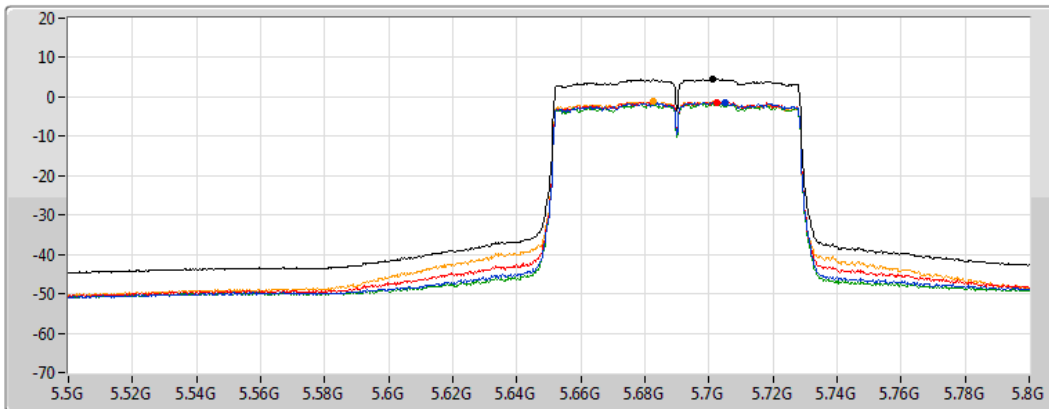

802.11ac VHT80_Nss1,(MCS0)_4TX

PSD

5690MHz Straddle 5.47-5.725GHz

30/12/2020

CF
5.65GHz
Span
300MHz
RBW
1MHz
VBW
3MHz
Sweep Time
20ms
Detector Type
RMS

Sum
Port 1
Port 2
Port 3
Port 4

Sum	PD	Port 1	Port 2	Port 3	Port 4
(dBm/RBW)	(dBm/RBW)	(dBm/RBW)	(dBm/RBW)	(dBm/RBW)	(dBm/RBW)
4.56	4.56	-1.35	-1.27	-1.58	-1.18