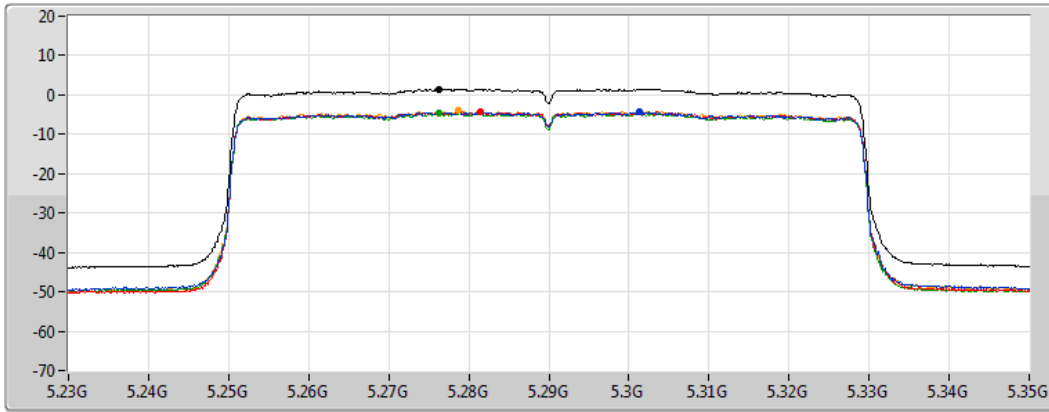

802.11ax HEW80_Nss1,(MCS0)_4TX
5290MHz

PSD

30/12/2020

CF
5.29GHz
Span
120MHz
RBW
1MHz
VBW
3MHz
Sweep Time
20ms
Detector Type
RMS

Sum
Port 1
Port 2
Port 3
Port 4

Sum	PD	Port 1	Port 2	Port 3	Port 4
(dBm/RBW)	(dBm/RBW)	(dBm/RBW)	(dBm/RBW)	(dBm/RBW)	(dBm/RBW)
1.54	1.54	-4.39	-4.35	-4.67	-4.00