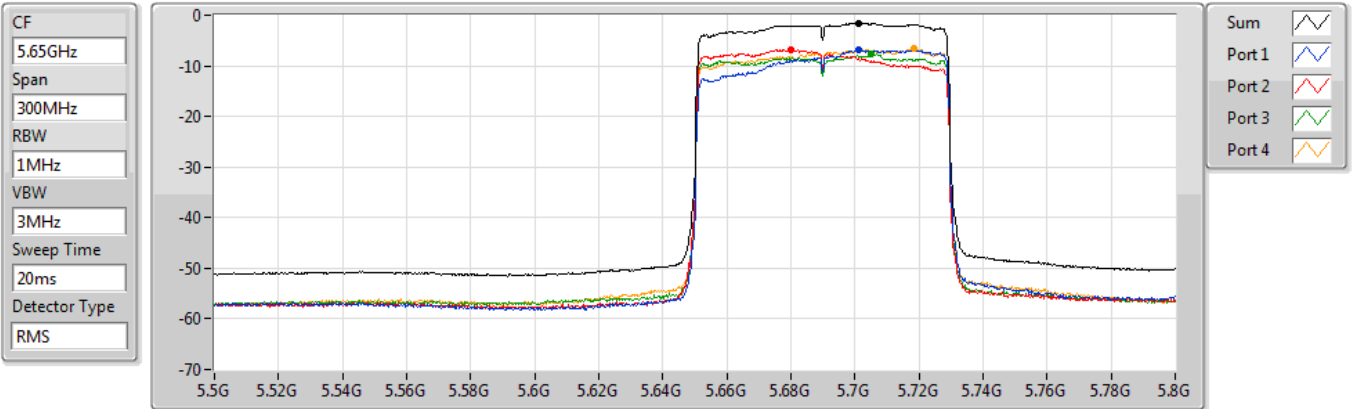

802.11ax HEW80-BF_Nss1,(MCS0)_4TX

PSD

5690MHz Straddle 5.47-5.725GHz

07/01/2021

Sum	PD	Port 1	Port 2	Port 3	Port 4
(dBm/RBW)	(dBm/RBW)	(dBm/RBW)	(dBm/RBW)	(dBm/RBW)	(dBm/RBW)
-1.57	-1.57	-6.77	-6.82	-7.76	-6.62