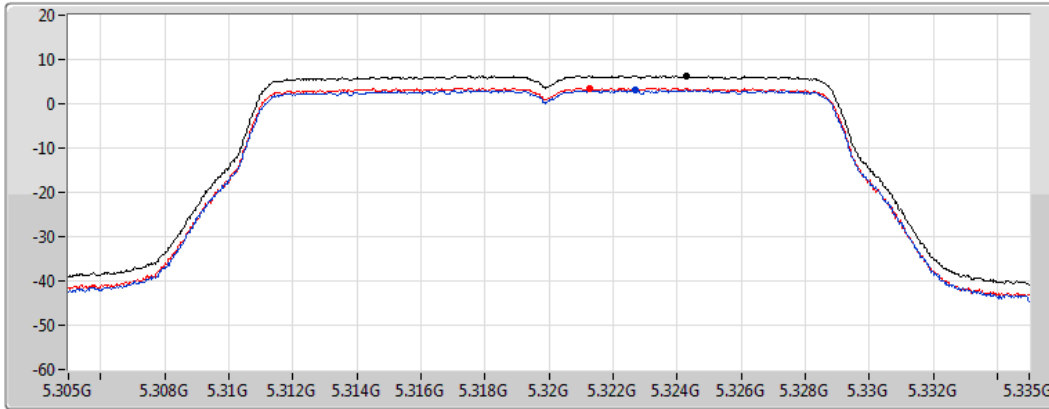

802.11n HT20_Nss1,(MCS0)_2TX

PSD

5320MHz

04/01/2021

CF
5.32GHz

Span
30MHz

RBW
1MHz

VBW
3MHz

Sweep Time
20ms

Detector Type
RMS

Sum ☒

Port 1 ☒

Port 2 ☒

Sum	PD	Port 1	Port 2
(dBm/RBW)	(dBm/RBW)	(dBm/RBW)	(dBm/RBW)
6.23	6.23	3.08	3.58