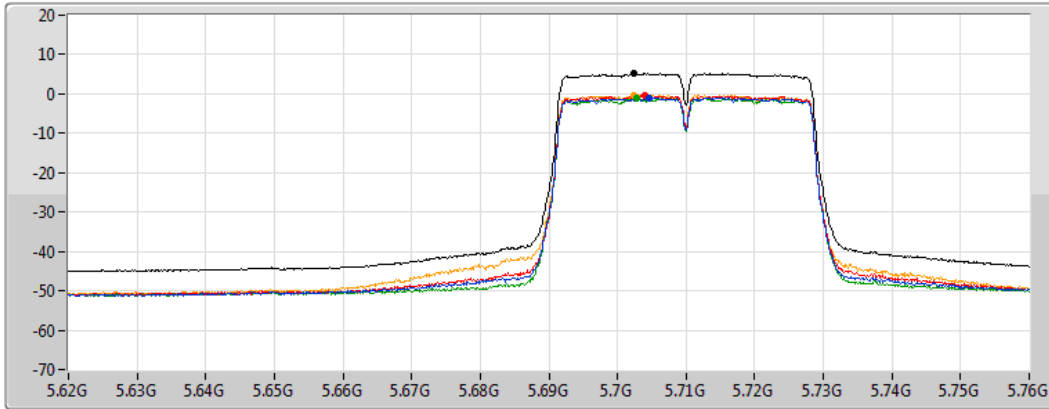

802.11ac VHT40_Nss1,(MCS0)_4TX
5710MHz Straddle 5.47-5.725GHz

PSD

30/12/2020

CF
5.69GHz

Span
140MHz

RBW
1MHz

VBW
3MHz

Sweep Time
20ms

Detector Type
RMS

Sum

Port 1

Port 2

Port 3

Port 4

Sum	PD	Port 1	Port 2	Port 3	Port 4
(dBm/RBW)	(dBm/RBW)	(dBm/RBW)	(dBm/RBW)	(dBm/RBW)	(dBm/RBW)
5.12	5.12	-0.92	-0.30	-1.12	-0.39