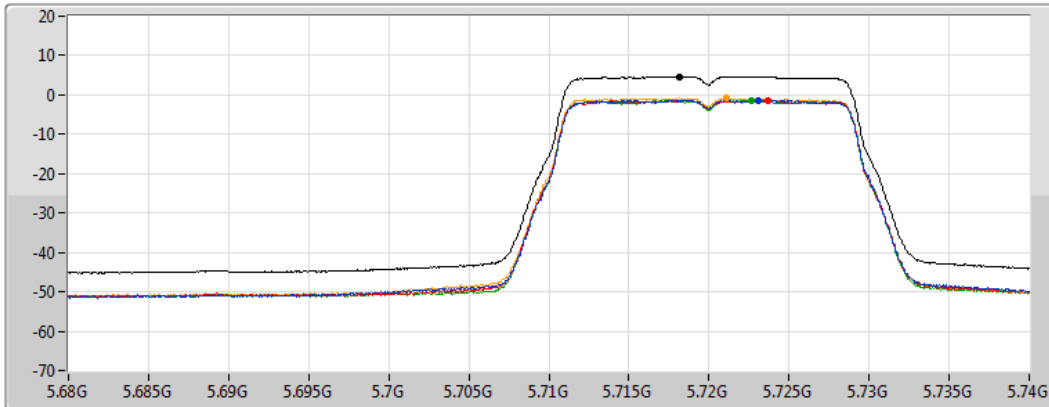

802.11ac VHT20_Nss1,(MCS0)_4TX

PSD

5720MHz Straddle 5.47-5.725GHz

30/12/2020

CF
5.71GHz
Span
60MHz
RBW
1MHz
VBW
3MHz
Sweep Time
20ms
Detector Type
RMS

Sum
Port 1
Port 2
Port 3
Port 4

Sum	PD	Port 1	Port 2	Port 3	Port 4
(dBm/RBW)	(dBm/RBW)	(dBm/RBW)	(dBm/RBW)	(dBm/RBW)	(dBm/RBW)
4.63	4.63	-1.35	-1.33	-1.37	-0.88