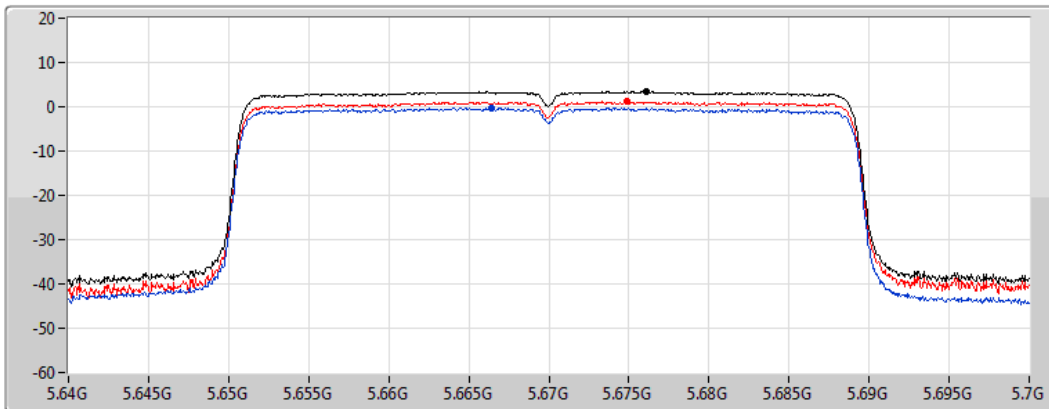

802.11ax HEW40_Nss1,(MCS0)_2TX

PSD

5670MHz

04/01/2021

CF
5.67GHz
Span
60MHz
RBW
1MHz
VBW
3MHz
Sweep Time
20ms
Detector Type
RMS

Sum ☒
Port 1 ☒
Port 2 ☒

Sum	PD	Port 1	Port 2
(dBm/RBW)	(dBm/RBW)	(dBm/RBW)	(dBm/RBW)
3.41	3.41	-0.32	1.10