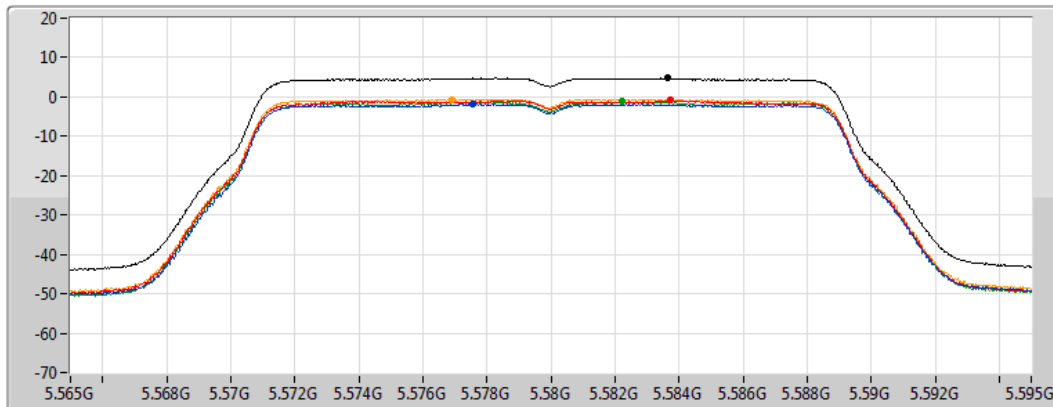

802.11ac VHT20_Nss1,(MCS0)_4TX

PSD

5580MHz

30/12/2020

CF
5.58GHz

Span
30MHz

RBW
1MHz

VBW
3MHz

Sweep Time
20ms

Detector Type
RMS

Sum

Port 1

Port 2

Port 3

Port 4

Sum	PD	Port 1	Port 2	Port 3	Port 4
(dBm/RBW)	(dBm/RBW)	(dBm/RBW)	(dBm/RBW)	(dBm/RBW)	(dBm/RBW)
4.74	4.74	-1.87	-0.90	-1.18	-0.59