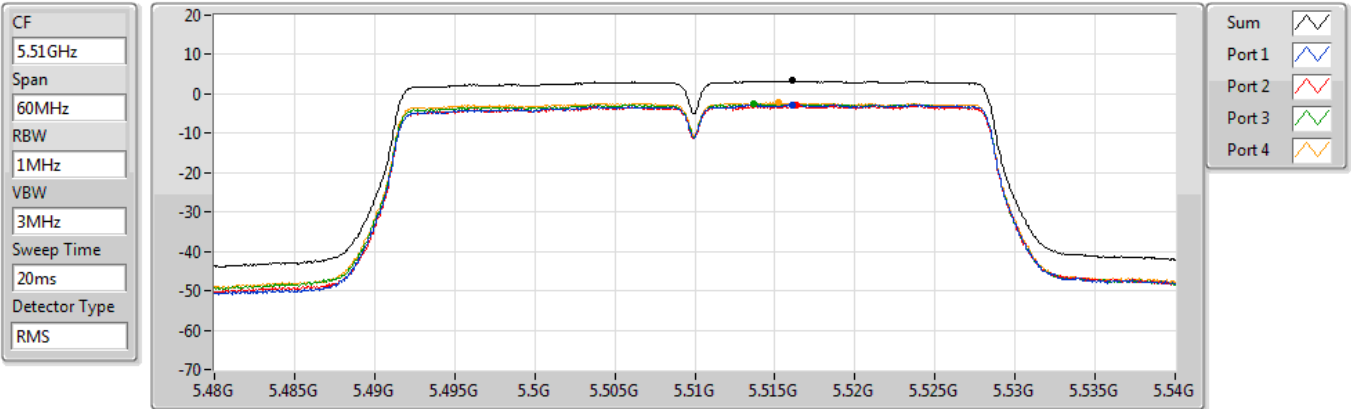

802.11ac VHT40_Nss1,(MCS0)_4TX

PSD

5510MHz

29/12/2020

Sum	PD	Port 1	Port 2	Port 3	Port 4
(dBm/RBW)	(dBm/RBW)	(dBm/RBW)	(dBm/RBW)	(dBm/RBW)	(dBm/RBW)
3.35	3.35	-2.69	-2.90	-2.51	-2.21