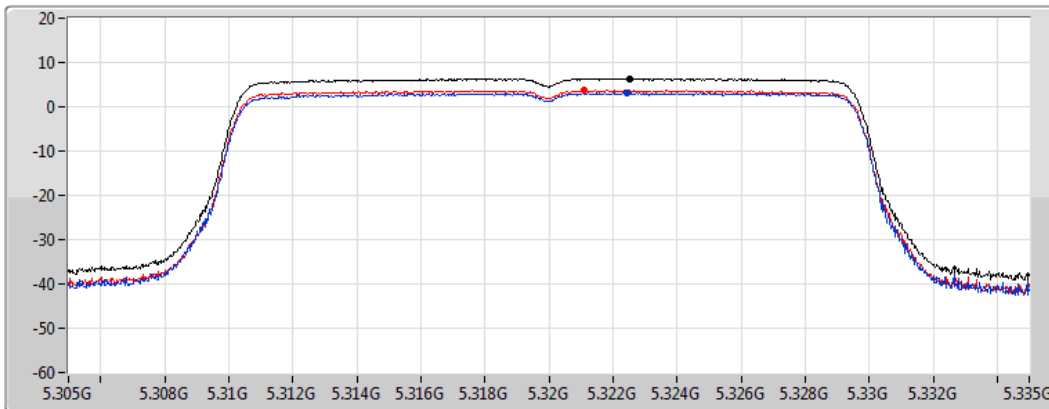

802.11ax HEW20_Nss1,(MCS0)_2TX

PSD

5320MHz

04/01/2021

CF
5.32GHz
Span
30MHz
RBW
1MHz
VBW
3MHz
Sweep Time
20ms
Detector Type
RMS

Sum
Port 1
Port 2

Sum	PD	Port 1	Port 2
(dBm/RBW)	(dBm/RBW)	(dBm/RBW)	(dBm/RBW)
6.38	6.38	3.21	3.69