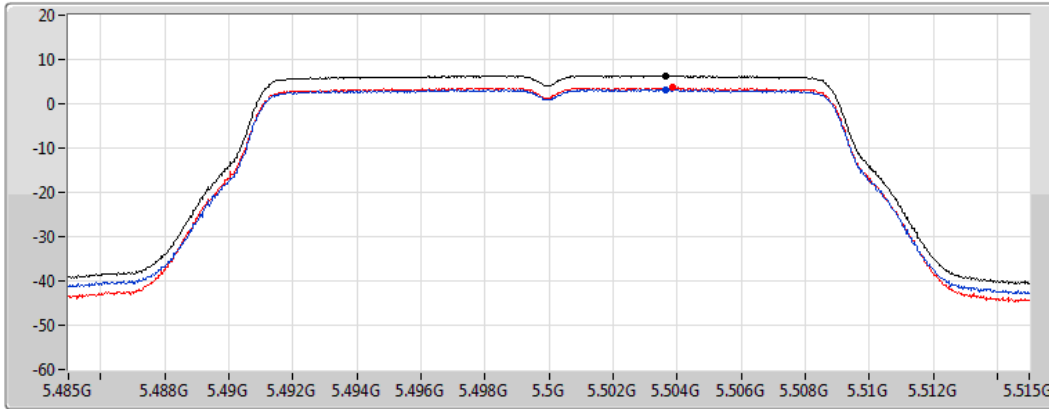

802.11ac VHT20_Nss1,(MCS0)_2TX

PSD

5500MHz

04/01/2021

CF
5.5GHz

Span
30MHz

RBW
1MHz

VBW
3MHz

Sweep Time
20ms

Detector Type
RMS

Sum

Port 1

Port 2

Sum	PD	Port 1	Port 2
(dBm/RBW)	(dBm/RBW)	(dBm/RBW)	(dBm/RBW)
6.35	6.35	3.14	3.67