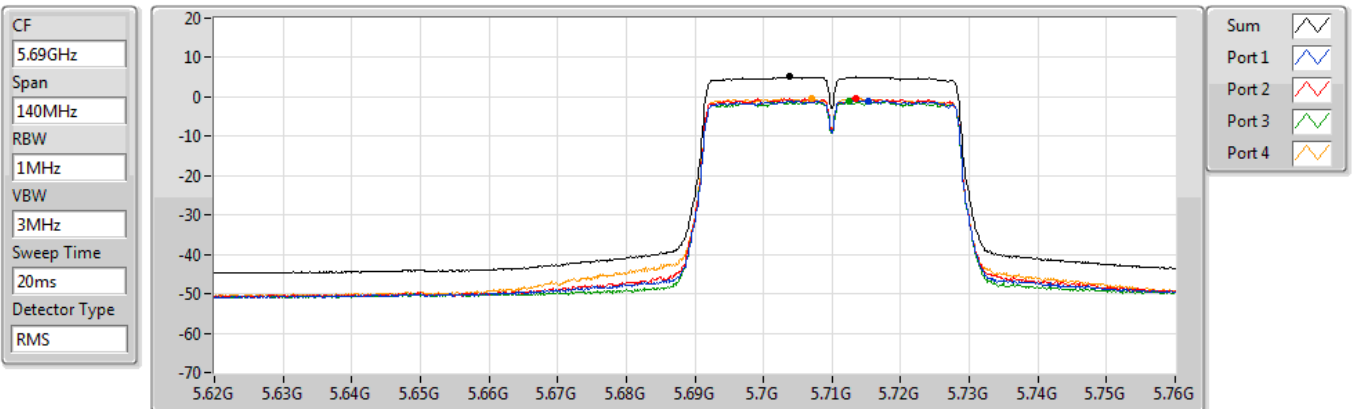

802.11n HT40_Nss1,(MCS0)_4TX

PSD

5710MHz Straddle 5.47-5.725GHz

30/12/2020

Sum	PD	Port 1	Port 2	Port 3	Port 4
(dBm/RBW)	(dBm/RBW)	(dBm/RBW)	(dBm/RBW)	(dBm/RBW)	(dBm/RBW)
5.17	5.17	-0.94	-0.26	-1.05	-0.34