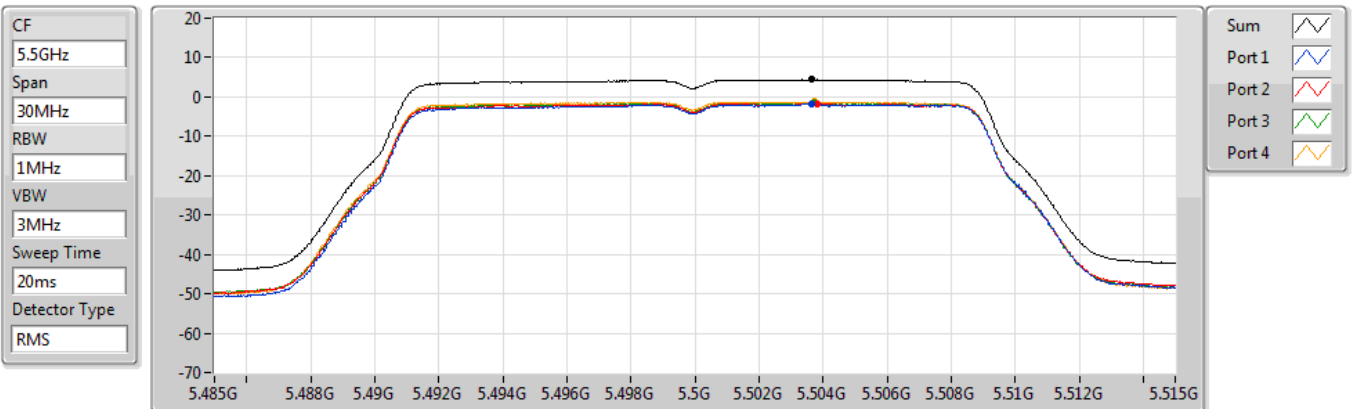

802.11ac VHT20_Nss1,(MCS0)_4TX

5500MHz

PSD

29/12/2020

Sum	PD	Port 1	Port 2	Port 3	Port 4
(dBm/RBW)	(dBm/RBW)	(dBm/RBW)	(dBm/RBW)	(dBm/RBW)	(dBm/RBW)
4.38	4.38	-1.86	-1.66	-1.59	-1.22