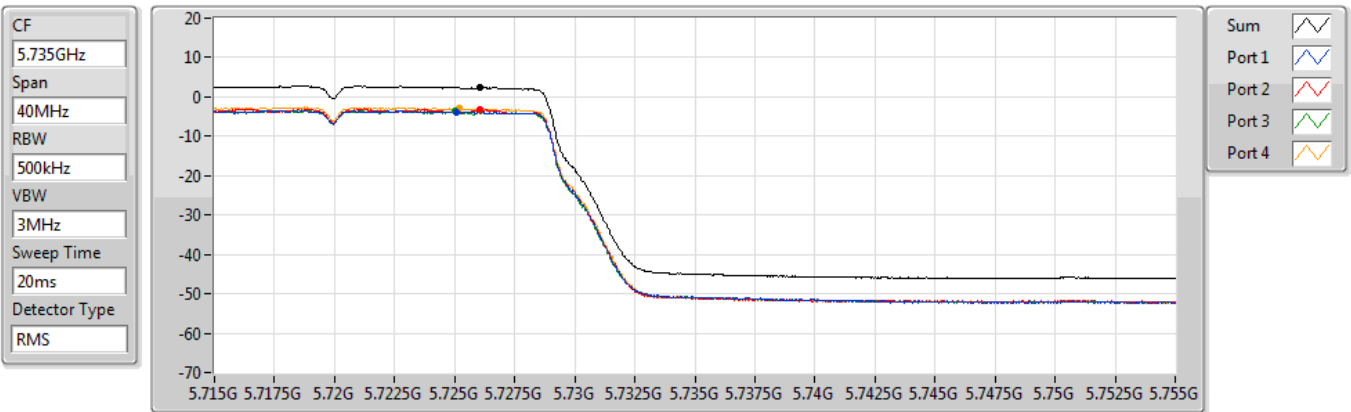

29/12/2020

Sum	PD	Port 1	Port 2	Port 3	Port 4
(dBm/RBW)	(dBm/RBW)	(dBm/RBW)	(dBm/RBW)	(dBm/RBW)	(dBm/RBW)
4.40	4.40	-1.79	-1.51	-1.73	-1.00

802.11n HT20_Nss1,(MCS0)_4TX

PSD

5720MHz Straddle 5.725-5.85GHz

29/12/2020