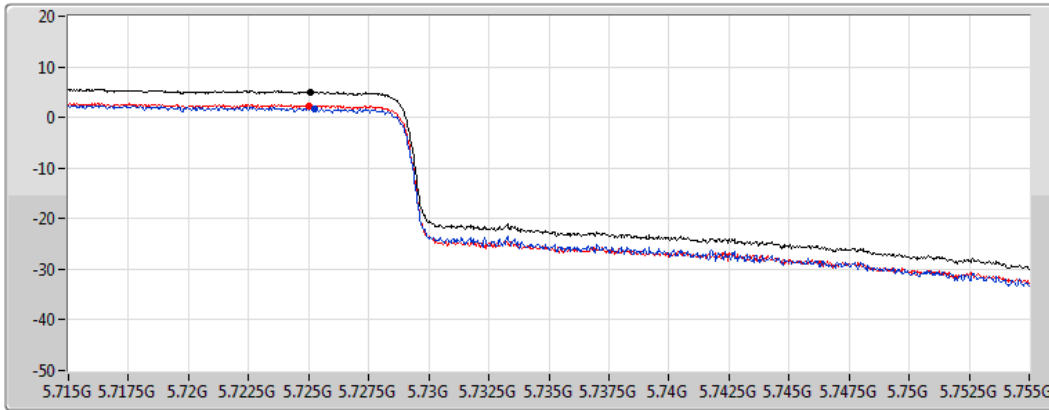

Span
40MHz

RBW
500kHz

VBW
3MHz

Sweep Time
20ms

Detector Type
RMS

Sum 

Port 1 

Port 2 