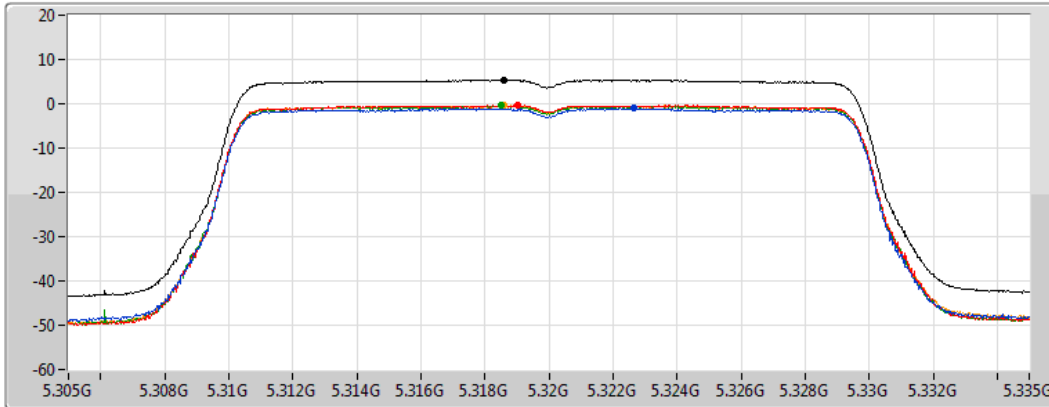

CF
5.32GHz

Span
30MHz

RBW
1MHz

VBW
3MHz

Sweep Time
20ms

Detector Type
RMS

Sum 

Port 1 