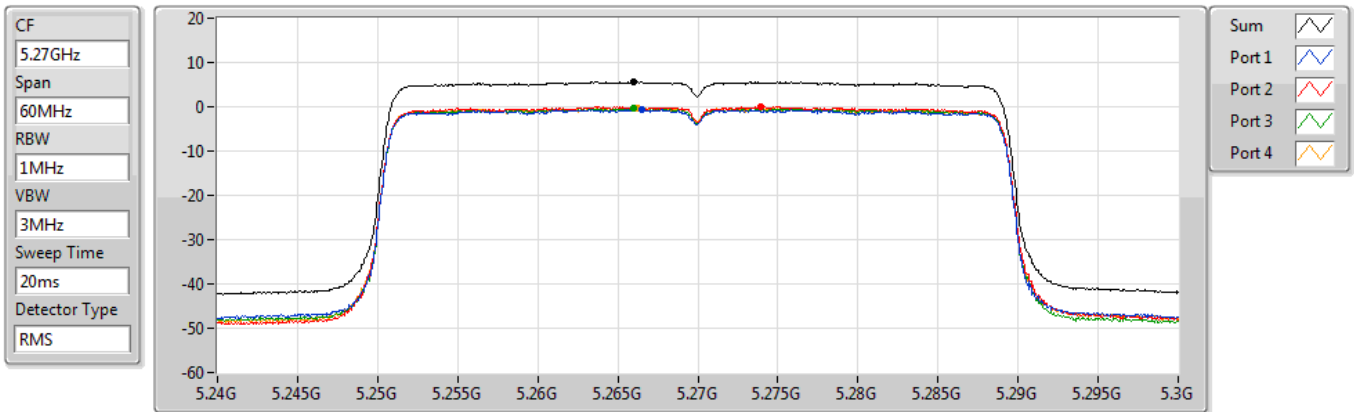

802.11ax HEW40_Nss1,(MCS0)_4TX

PSD

5270MHz

30/12/2020

Sum	PD	Port 1	Port 2	Port 3	Port 4
(dBm/RBW)	(dBm/RBW)	(dBm/RBW)	(dBm/RBW)	(dBm/RBW)	(dBm/RBW)
5.62	5.62	-0.60	-0.00	-0.33	-0.24