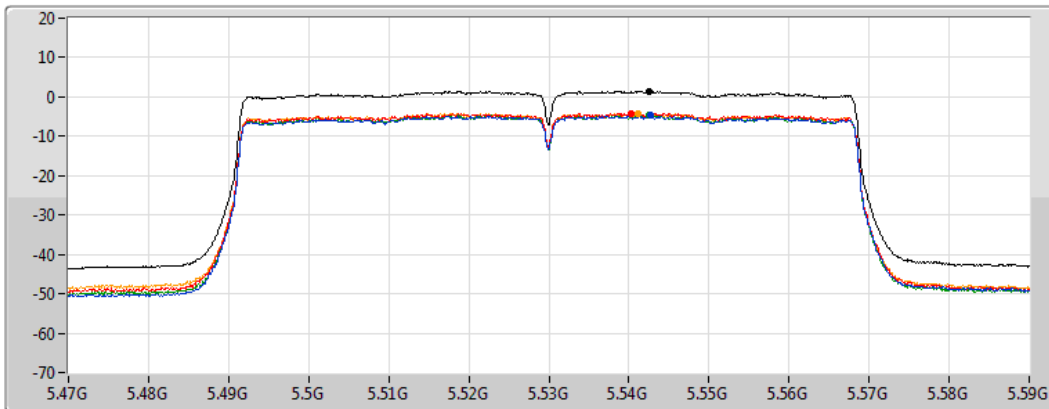

802.11ac VHT80_Nss1,(MCS0)_4TX

PSD

5530MHz

30/12/2020

CF
5.53GHz
Span
120MHz
RBW
1MHz
VBW
3MHz
Sweep Time
20ms
Detector Type
RMS

Sum ☐
Port 1 ☐
Port 2 ☐
Port 3 ☐
Port 4 ☐

Sum	PD	Port 1	Port 2	Port 3	Port 4
(dBm/RBW)	(dBm/RBW)	(dBm/RBW)	(dBm/RBW)	(dBm/RBW)	(dBm/RBW)
1.47	1.47	-4.72	-4.16	-4.50	-4.24