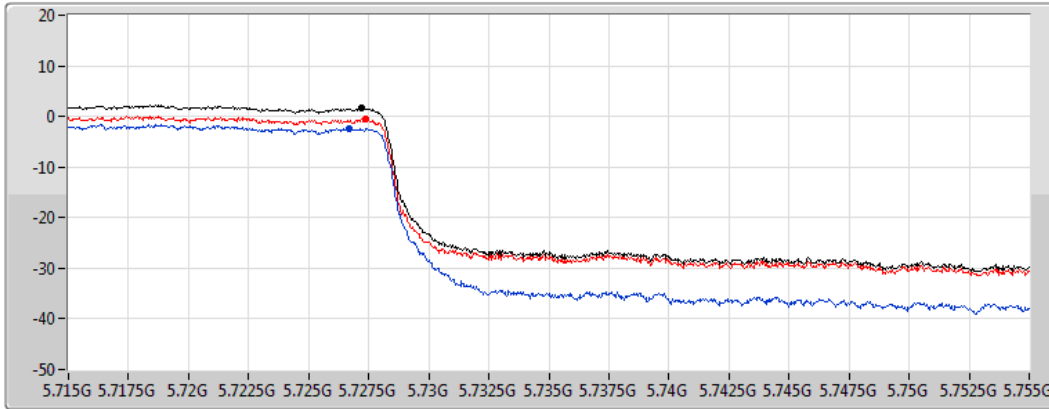

802.11ac VHT80_Nss1,(MCS0)_2TX
5690MHz Straddle 5.725-5.85GHz

PSD

04/01/2021

CF
5.735GHz

Span
40MHz

RBW
500kHz

VBW
3MHz

Sweep Time
20ms

Detector Type
RMS

Sum

Port 1

Port 2

Sum	PD	Port 1	Port 2
(dBm/RBW)	(dBm/RBW)	(dBm/RBW)	(dBm/RBW)
1.55	1.55	-2.35	-0.54