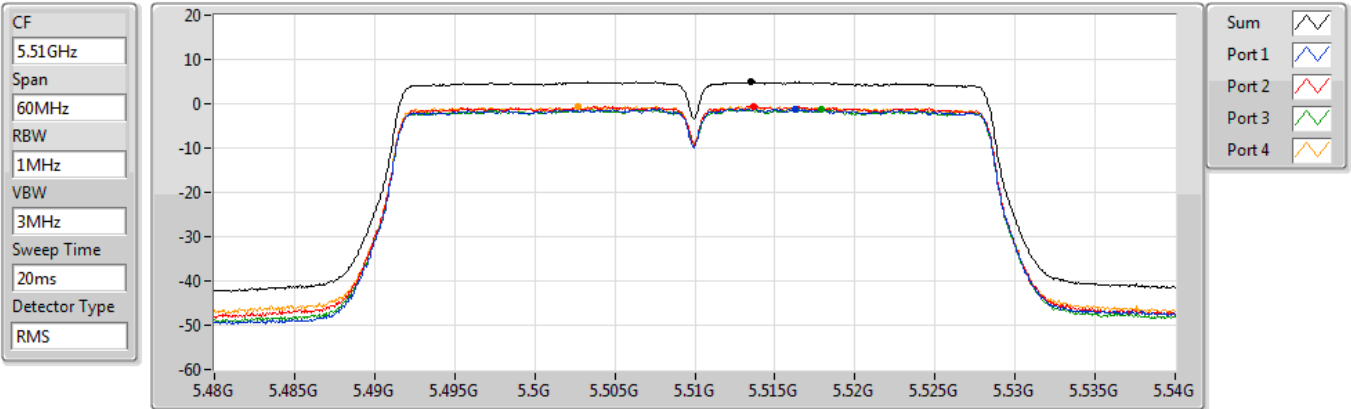

802.11n HT40_Nss1,(MCS0)_4TX

PSD

5510MHz

30/12/2020

Sum	PD	Port 1	Port 2	Port 3	Port 4
(dBm/RBW)	(dBm/RBW)	(dBm/RBW)	(dBm/RBW)	(dBm/RBW)	(dBm/RBW)
4.97	4.97	-1.15	-0.59	-1.28	-0.54