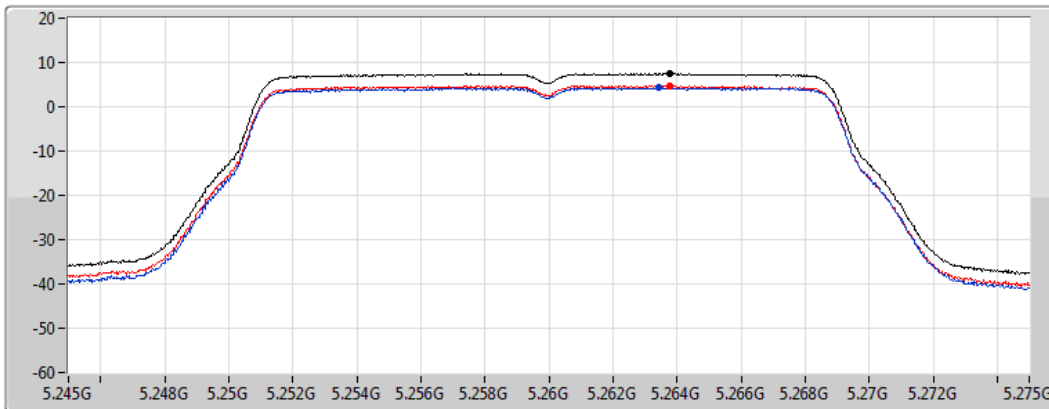

802.11ac VHT20_Nss1,(MCS0)_2TX

5260MHz

PSD

04/01/2021

CF
5.26GHz

Span
30MHz

RBW
1MHz

VBW
3MHz

Sweep Time
20ms

Detector Type
RMS

Sum

Port 1

Port 2

Sum	PD	Port 1	Port 2
(dBm/RBW)	(dBm/RBW)	(dBm/RBW)	(dBm/RBW)
7.46	7.46	4.28	4.72