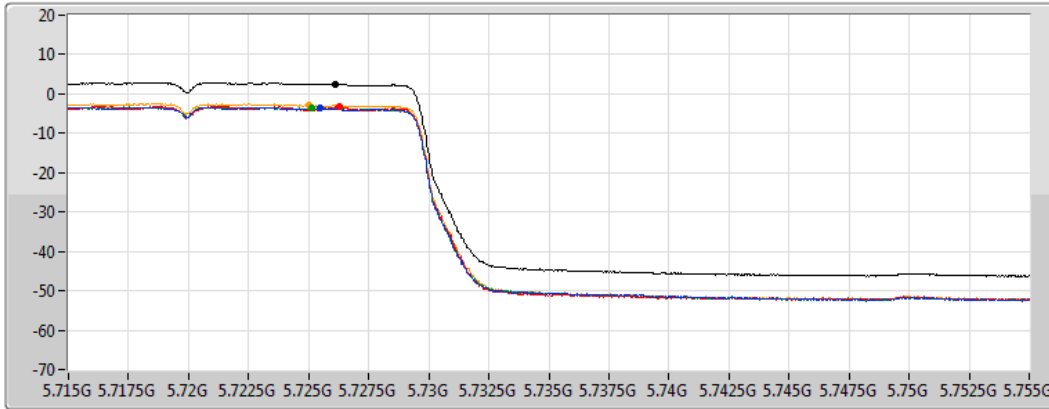

PSD

29/12/2020

CF
5.735GHz

Span
40MHz

RBW
500kHz

VBW
3MHz

Sweep Time
20ms

Detector Type
RMS