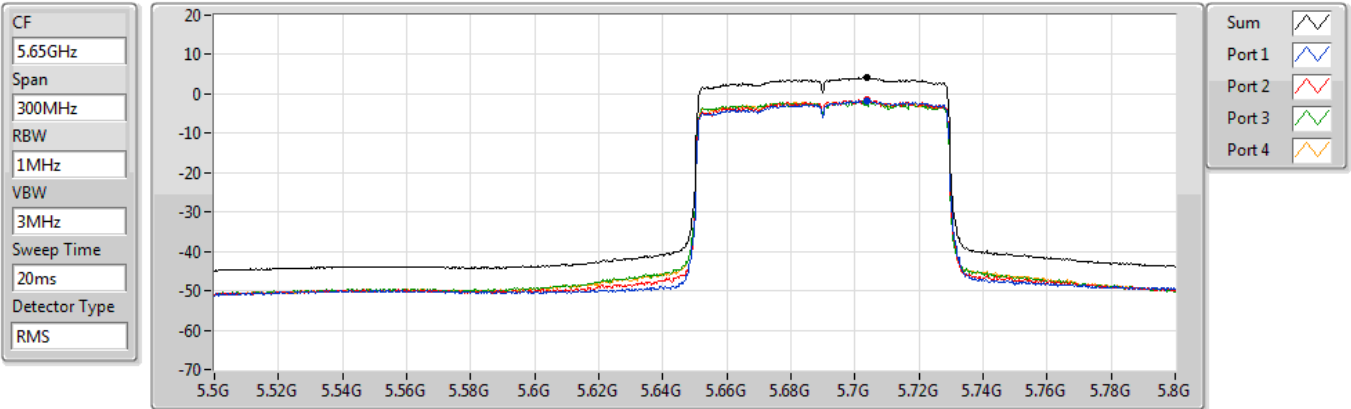

802.11ax HEW80_Nss1,(MCS0)_4TX

PSD

5690MHz Straddle 5.47-5.725GHz

29/12/2020

Sum	PD	Port 1	Port 2	Port 3	Port 4
(dBm/RBW)	(dBm/RBW)	(dBm/RBW)	(dBm/RBW)	(dBm/RBW)	(dBm/RBW)
4.24	4.24	-1.64	-1.34	-2.00	-1.83