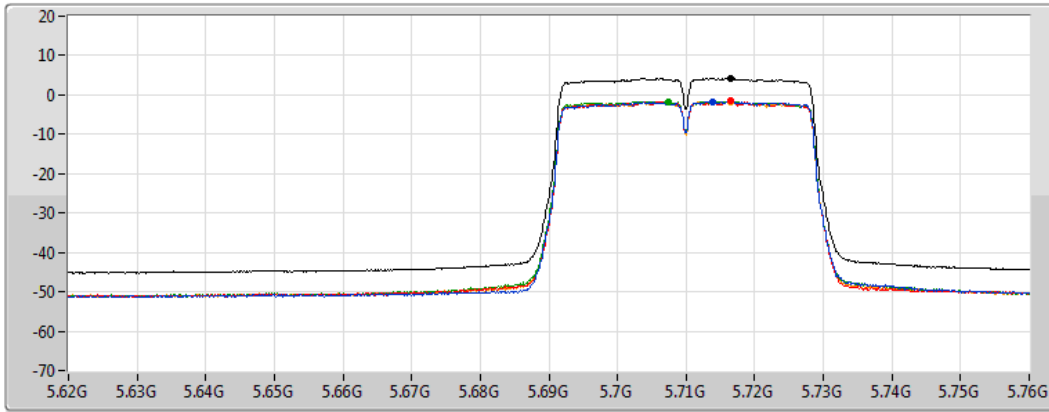

802.11ac VHT40_Nss1,(MCS0)_4TX

PSD

5710MHz Straddle 5.47-5.725GHz

29/12/2020

CF
5.69GHz
Span
140MHz
RBW
1MHz
VBW
3MHz
Sweep Time
20ms
Detector Type
RMS

Sum
Port 1
Port 2
Port 3
Port 4

Sum	PD	Port 1	Port 2	Port 3	Port 4
(dBm/RBW)	(dBm/RBW)	(dBm/RBW)	(dBm/RBW)	(dBm/RBW)	(dBm/RBW)
4.28	4.28	-1.72	-1.60	-1.63	-1.75