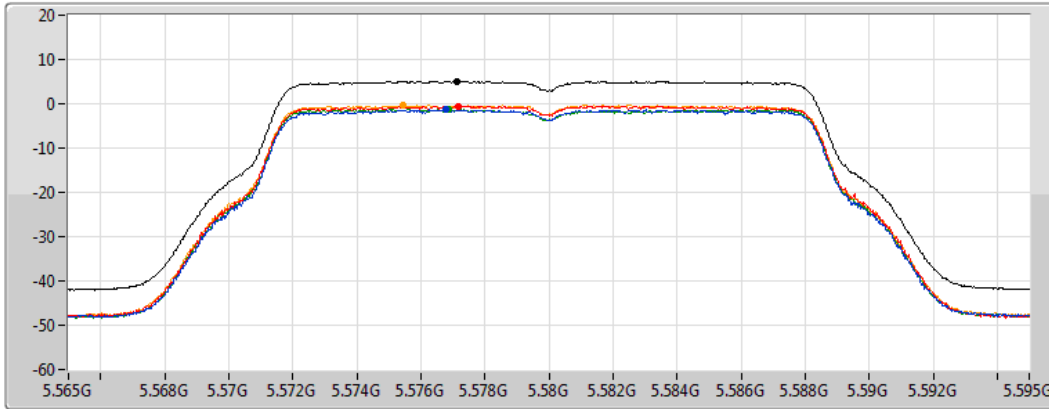

802.11a_Nss1,(6Mbps)_4TX

PSD

5580MHz

30/12/2020

CF
5.58GHz

Span
30MHz

RBW
1MHz

VBW
3MHz

Sweep Time
20ms

Detector Type
RMS

Sum

Port 1

Port 2

Port 3

Port 4

Sum	PD	Port 1	Port 2	Port 3	Port 4
(dBm/RBW)	(dBm/RBW)	(dBm/RBW)	(dBm/RBW)	(dBm/RBW)	(dBm/RBW)
5.08	5.08	-1.30	-0.49	-1.28	-0.35