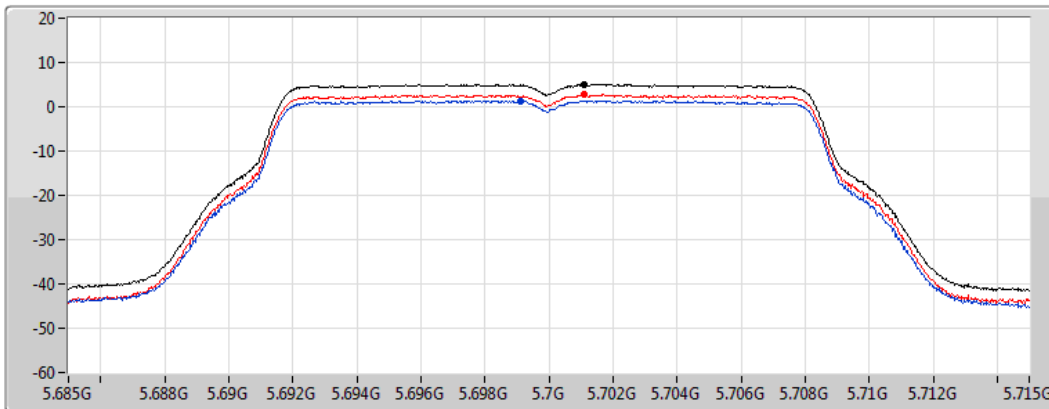

CF
5.7GHz

Span
30MHz

RBW
1MHz

VBW
3MHz

Sweep Time
20ms

Detector Type
RMS

Sum 

Port 1 