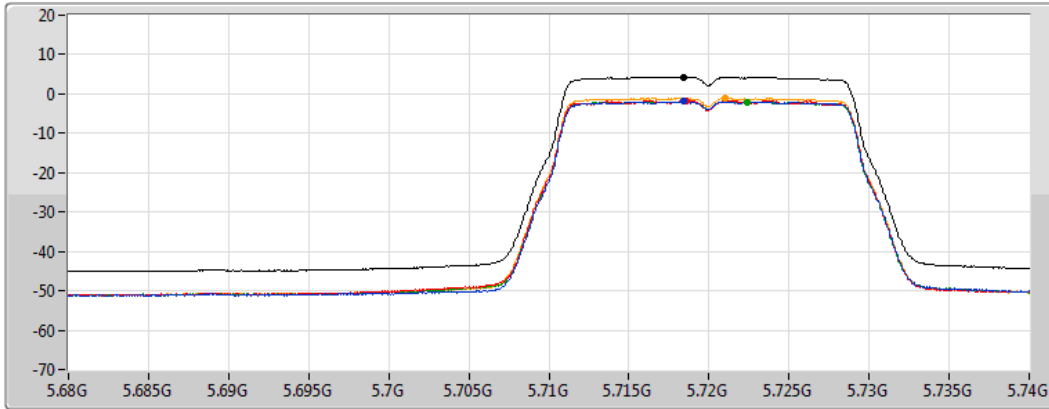

802.11ac VHT20_Nss1,(MCS0)_4TX
5720MHz Straddle 5.47-5.725GHz

PSD

29/12/2020

CF
5.71GHz

Span
60MHz

RBW
1MHz

VBW
3MHz

Sweep Time
20ms

Detector Type
RMS

Sum

Port 1

Port 2

Port 3

Port 4

Sum	PD	Port 1	Port 2	Port 3	Port 4
(dBm/RBW)	(dBm/RBW)	(dBm/RBW)	(dBm/RBW)	(dBm/RBW)	(dBm/RBW)
4.27	4.27	-1.95	-1.73	-1.99	-1.00