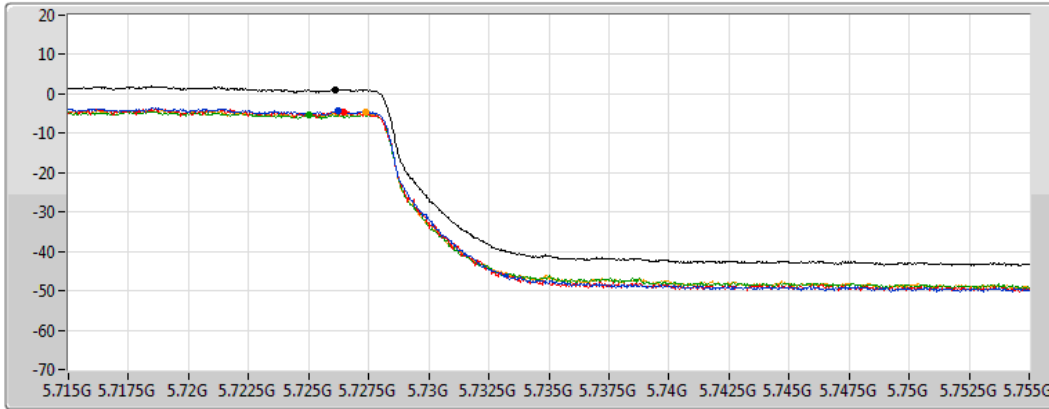

802.11ac VHT80_Nss1,(MCS0)_4TX
5690MHz Straddle 5.725-5.85GHz

PSD

29/12/2020

CF
5.735GHz

Span
40MHz

RBW
500kHz

VBW
3MHz

Sweep Time
20ms

Detector Type
RMS

Sum

Port 1

Port 2

Port 3

Port 4

Sum	PD	Port 1	Port 2	Port 3	Port 4
(dBm/RBW)	(dBm/RBW)	(dBm/RBW)	(dBm/RBW)	(dBm/RBW)	(dBm/RBW)
1.10	1.10	-4.36	-4.44	-5.29	-4.77