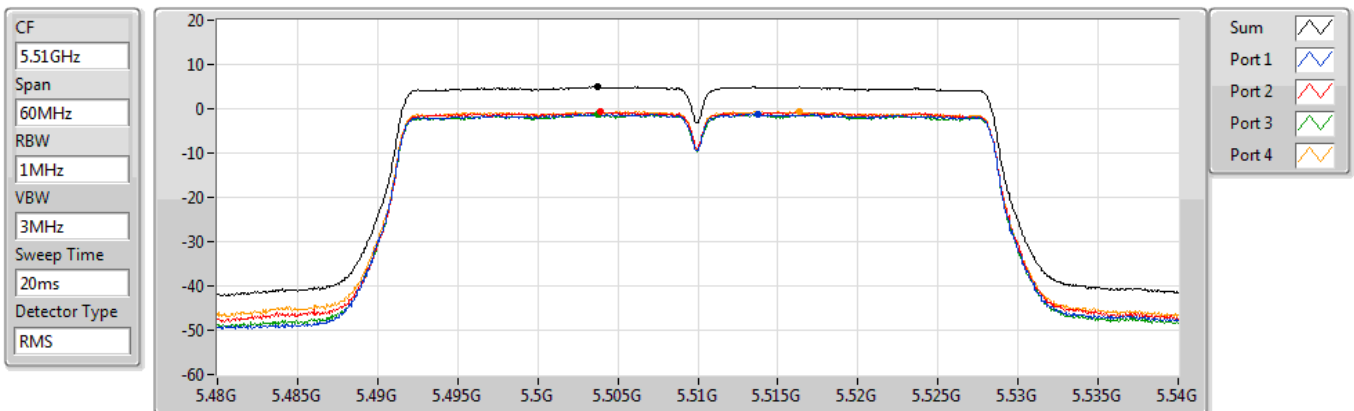

5310MHz

30/12/2020

Sum	PD	Port 1	Port 2	Port 3	Port 4
(dBm/RBW)	(dBm/RBW)	(dBm/RBW)	(dBm/RBW)	(dBm/RBW)	(dBm/RBW)
5.21	5.21	-1.18	-0.24	-0.67	-0.79

802.11ac VHT40_Nss1,(MCS0)_4TX

PSD

5510MHz

30/12/2020

Sum	PD	Port 1	Port 2	Port 3	Port 4
(dBm/RBW)	(dBm/RBW)	(dBm/RBW)	(dBm/RBW)	(dBm/RBW)	(dBm/RBW)
4.99	4.99	-1.17	-0.66	-1.24	-0.62