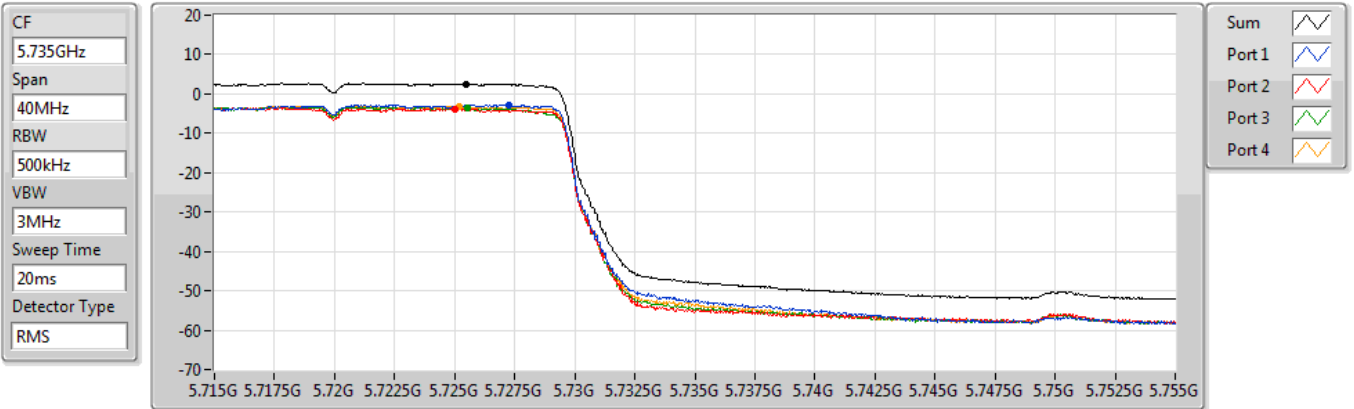

802.11ax HEW20-BF_Nss1,(MCS0)_4TX

PSD

5720MHz Straddle 5.725-5.85GHz

06/01/2021

Sum	PD	Port 1	Port 2	Port 3	Port 4
(dBm/RBW)	(dBm/RBW)	(dBm/RBW)	(dBm/RBW)	(dBm/RBW)	(dBm/RBW)
2.55	2.55	-2.78	-3.81	-3.69	-3.27

802.11ax HEW40-BF_Nss1,(MCS0)_4TX

PSD