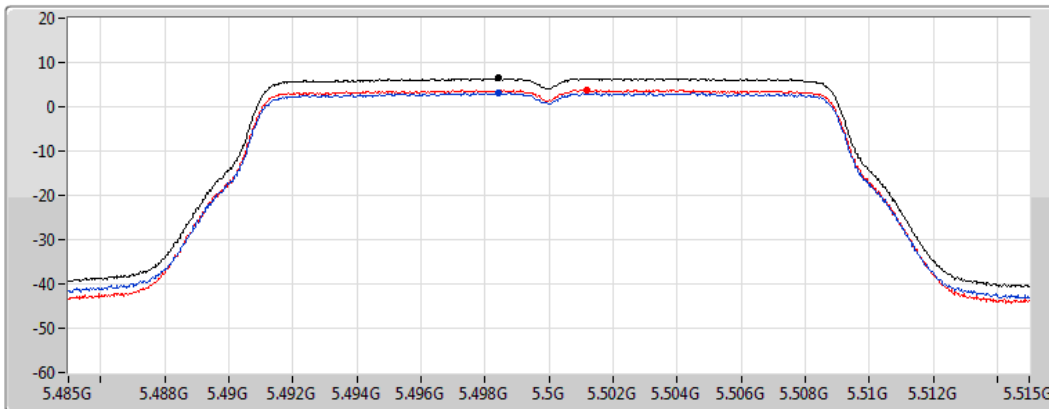

CF
5.5GHz

Span
30MHz

RBW
1MHz

VBW
3MHz

Sweep Time
20ms

Detector Type
RMS

Sum

Port 1