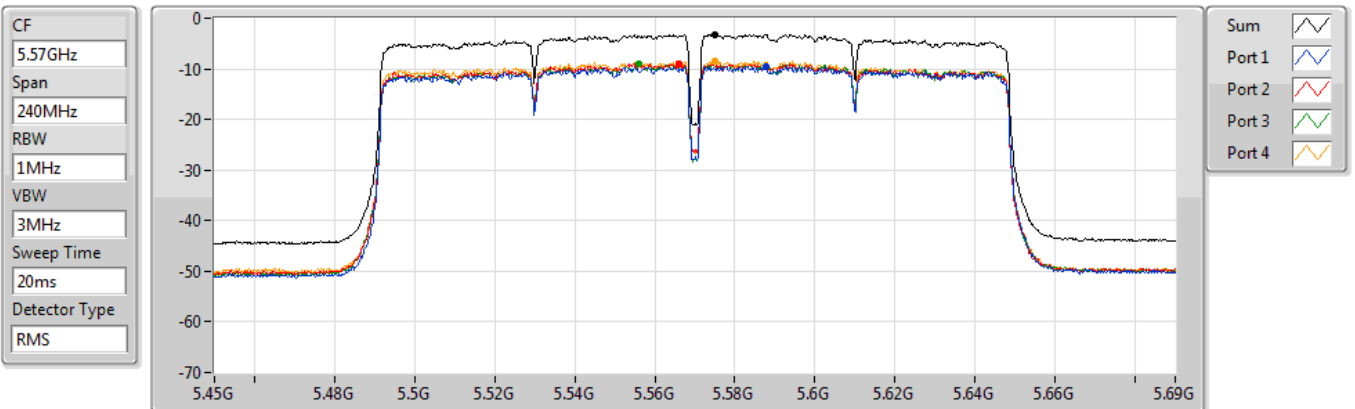

802.11ac VHT160_Nss1,(MCS0)_4TX

PSD

5570MHz

30/12/2020

Sum	PD	Port 1	Port 2	Port 3	Port 4
(dBm/RBW)	(dBm/RBW)	(dBm/RBW)	(dBm/RBW)	(dBm/RBW)	(dBm/RBW)
-3.22	-3.22	-9.46	-9.02	-9.16	-8.39