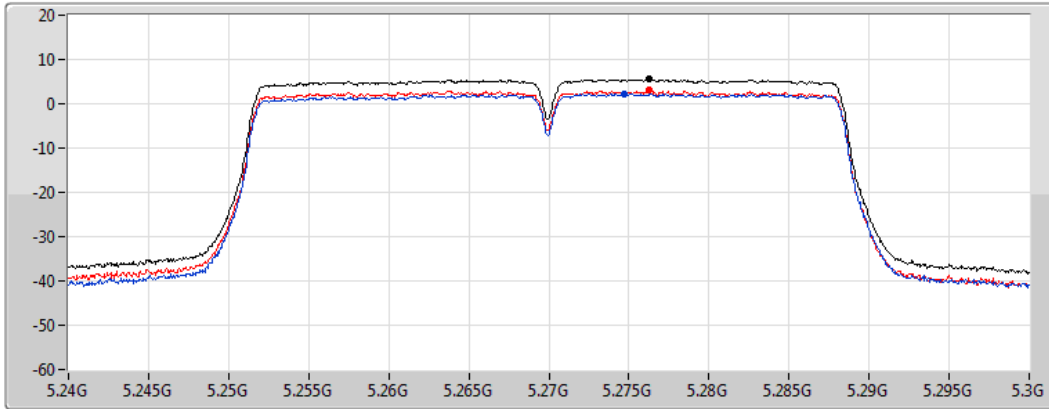

802.11n HT40_Nss1,(MCS0)_2TX

PSD

5270MHz

04/01/2021

CF
5.27GHz

Span
60MHz

RBW
1MHz

VBW
3MHz

Sweep Time
20ms

Detector Type
RMS

Sum

Port 1

Port 2

Sum	PD	Port 1	Port 2
(dBm/RBW)	(dBm/RBW)	(dBm/RBW)	(dBm/RBW)
5.65	5.65	2.24	3.14