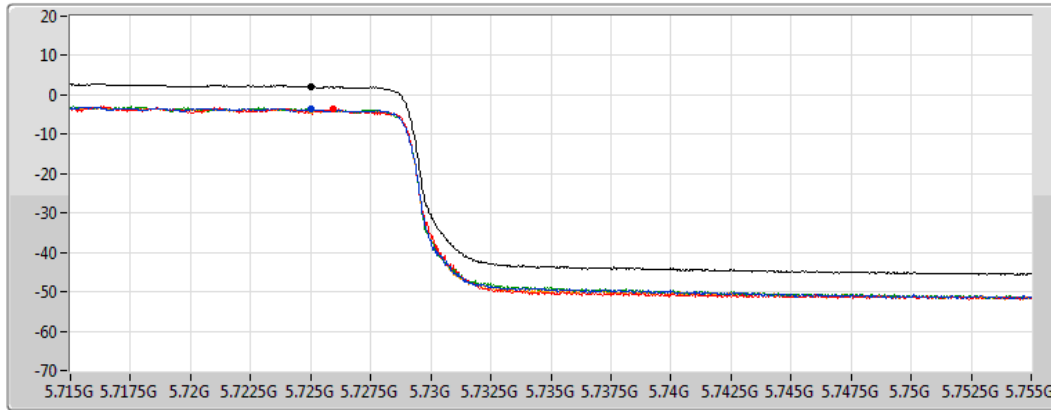

PSD

29/12/2020

CF
5.735GHz

Span
40MHz

RBW
500kHz

VBW
3MHz

Sweep Time
20ms

Detector Type
RMS