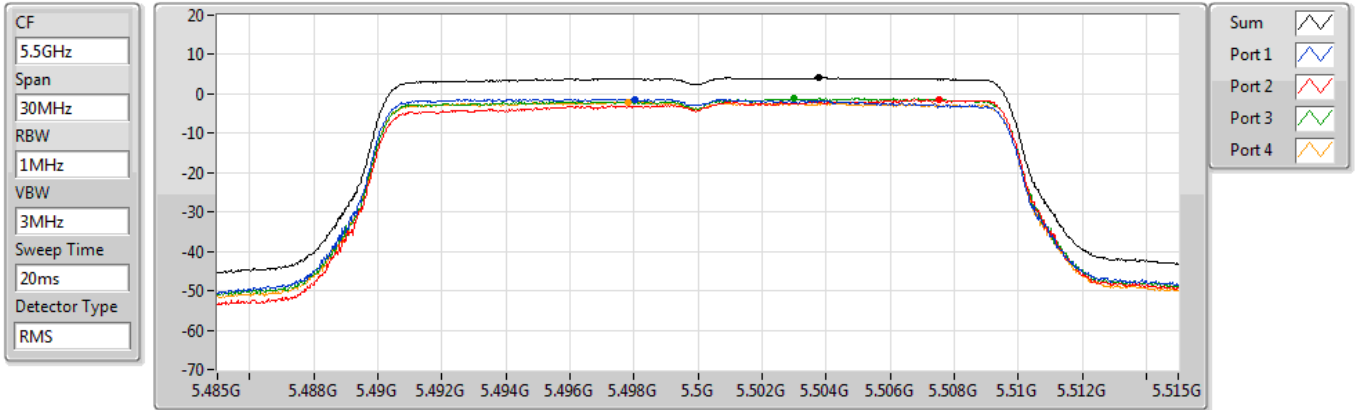

802.11ax HEW20-BF_Nss1,(MCS0)_4TX

PSD

5500MHz

06/01/2021

Sum	PD	Port 1	Port 2	Port 3	Port 4
(dBm/RBW)	(dBm/RBW)	(dBm/RBW)	(dBm/RBW)	(dBm/RBW)	(dBm/RBW)
4.11	4.11	-1.27	-1.43	-1.07	-2.06