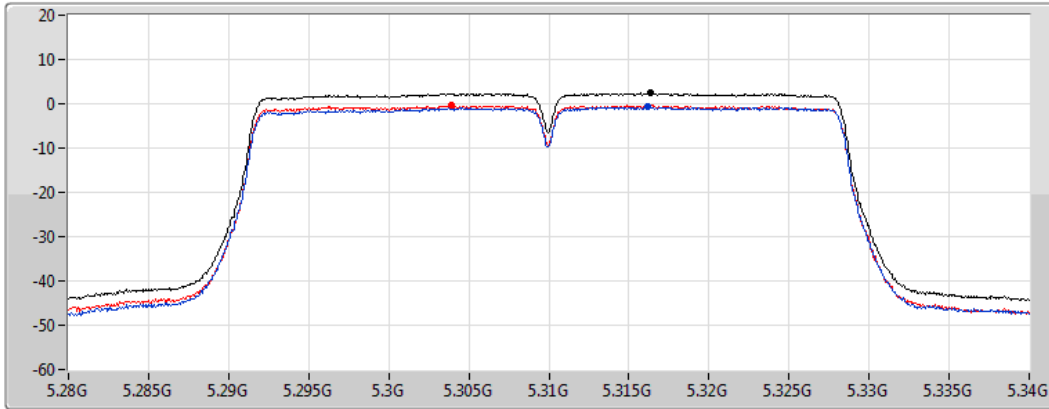

802.11ac VHT40_Nss1,(MCS0)_2TX

PSD

5310MHz

04/01/2021

CF
5.31GHz
Span
60MHz
RBW
1MHz
VBW
3MHz
Sweep Time
20ms
Detector Type
RMS

Sum ☒
Port 1 ☒
Port 2 ☒

Sum	PD	Port 1	Port 2
(dBm/RBW)	(dBm/RBW)	(dBm/RBW)	(dBm/RBW)
2.38	2.38	-0.73	-0.37