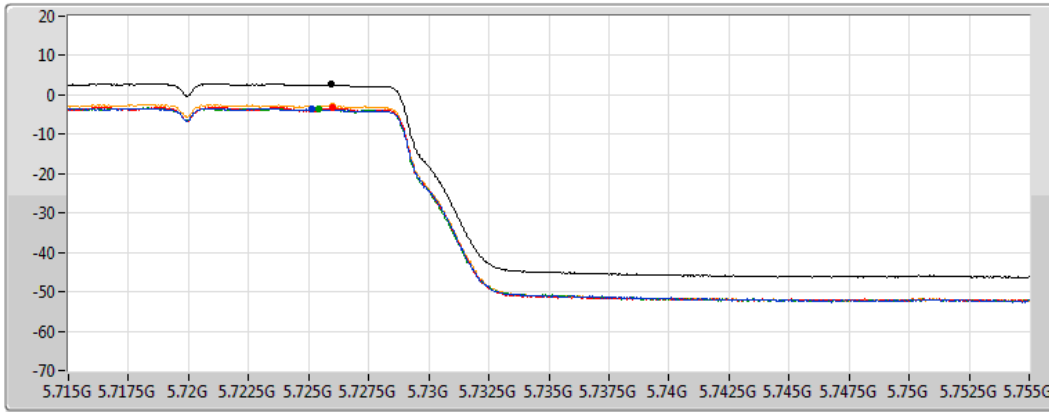

PSD

29/12/2020

CF
5.735GHz

Span
40MHz

RBW
500kHz

VBW
3MHz

Sweep Time
20ms

Detector Type
RMS