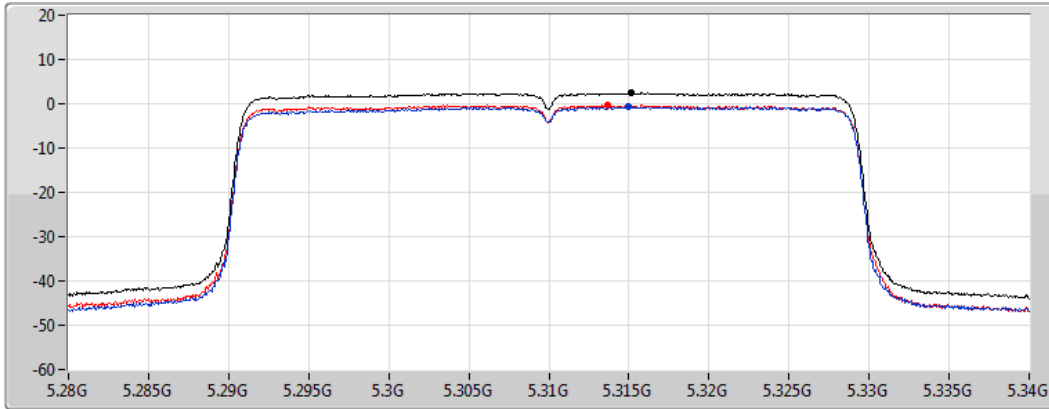

802.11ax HEW40_Nss1,(MCS0)_2TX

PSD

5310MHz

04/01/2021

CF
5.31GHz
Span
60MHz
RBW
1MHz
VBW
3MHz
Sweep Time
20ms
Detector Type
RMS

Sum ☒
Port 1 ☒
Port 2 ☒

Sum	PD	Port 1	Port 2
(dBm/RBW)	(dBm/RBW)	(dBm/RBW)	(dBm/RBW)
2.42	2.42	-0.68	-0.34