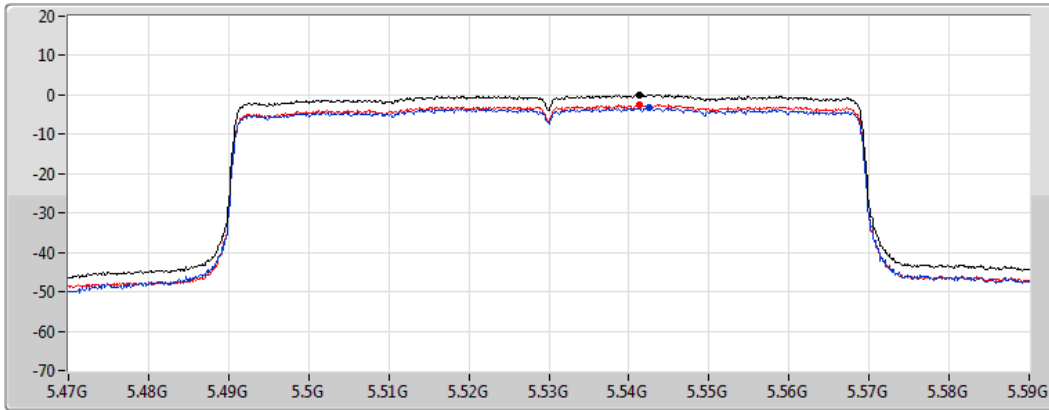

Sum 
Port 1 
Port 2 

Sum	PD	Port 1	Port 2
(dBm/RBW)	(dBm/RBW)	(dBm/RBW)	(dBm/RBW)
-1.37	-1.37	-4.64	-4.12

802.11ax HEW80_Nss1,(MCS0)_2TX

PSD

5530MHz

04/01/2021

CF
5.53GHz
Span
120MHz
RBW
1MHz
VBW
3MHz
Sweep Time
20ms
Detector Type
RMS