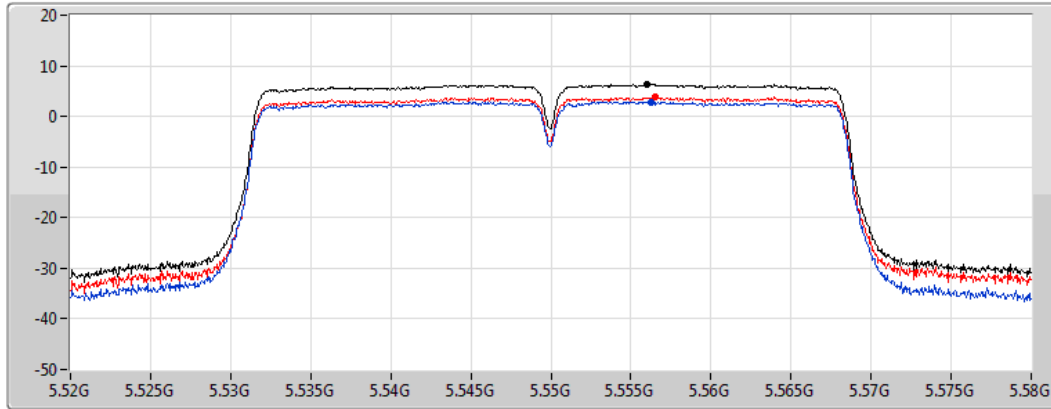

Sum
Port 1
Port 2

Sum	PD	Port 1	Port 2
(dBm/RBW)	(dBm/RBW)	(dBm/RBW)	(dBm/RBW)
2.48	2.48	-1.01	-0.07

802.11ac VHT40_Nss1,(MCS0)_2TX

PSD

5550MHz

04/01/2021

CF
5.55GHz
Span
60MHz
RBW
1MHz
VBW
3MHz
Sweep Time
20ms
Detector Type
RMS