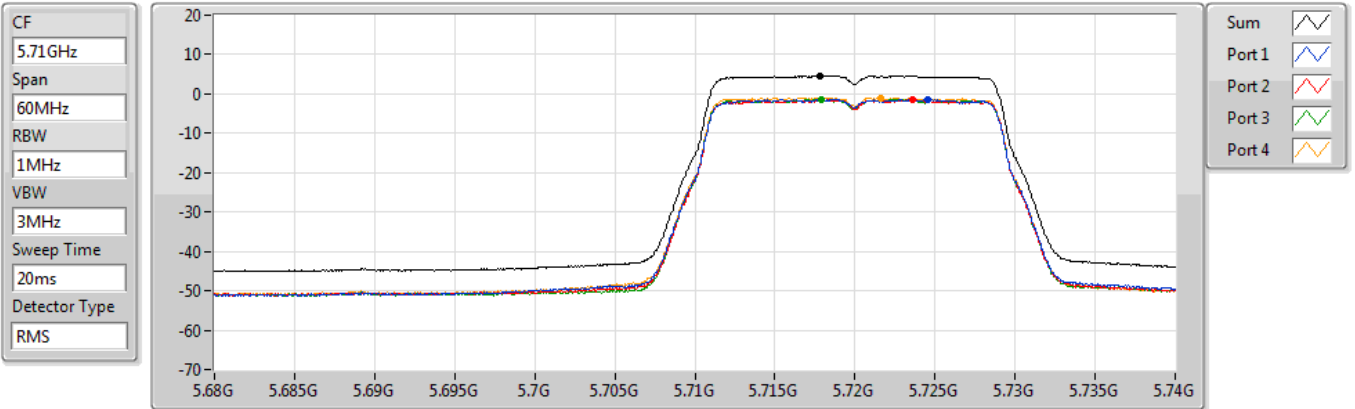

802.11n HT20_Nss1,(MCS0)_4TX

PSD

5720MHz Straddle 5.47-5.725GHz

30/12/2020

Sum	PD	Port 1	Port 2	Port 3	Port 4
(dBm/RBW)	(dBm/RBW)	(dBm/RBW)	(dBm/RBW)	(dBm/RBW)	(dBm/RBW)
4.62	4.62	-1.36	-1.42	-1.34	-0.98