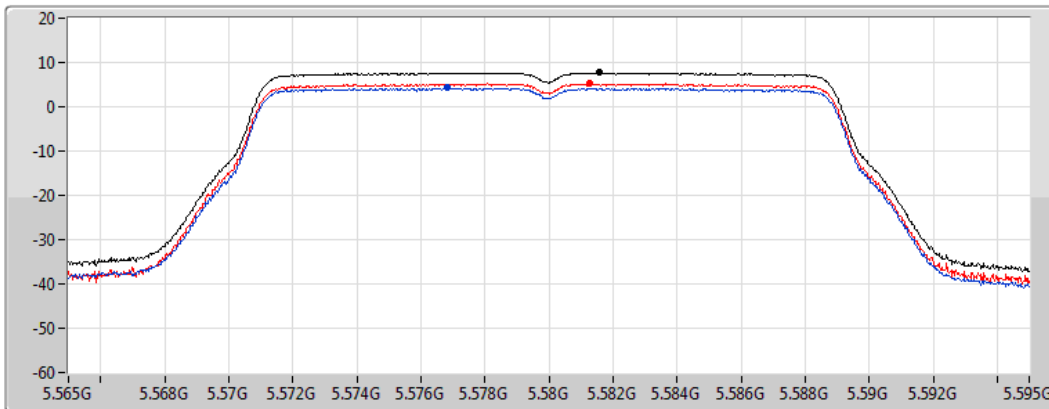

802.11ac VHT20_Nss1,(MCS0)_2TX

PSD

5580MHz

04/01/2021

CF
5.58GHz

Span
30MHz

RBW
1MHz

VBW
3MHz

Sweep Time
20ms

Detector Type
RMS

Sum

Port 1

Port 2

Sum	PD	Port 1	Port 2
(dBm/RBW)	(dBm/RBW)	(dBm/RBW)	(dBm/RBW)
7.66	7.66	4.22	5.22