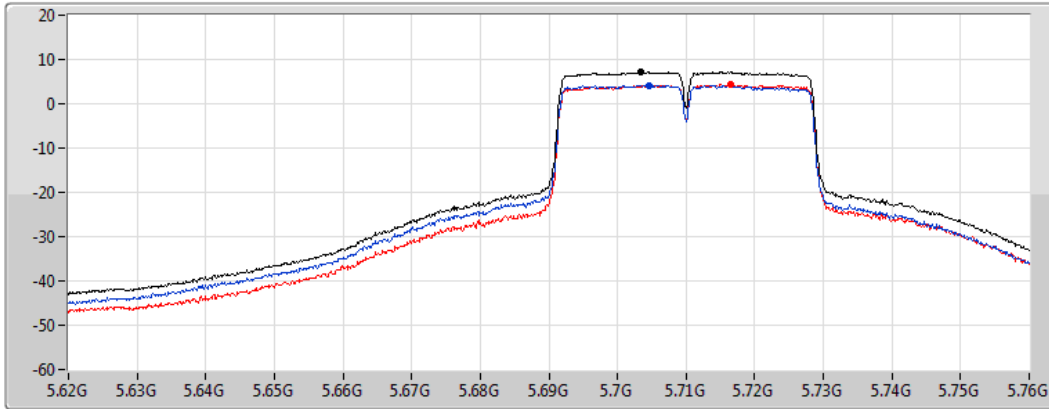

Sum 
Port 1 
Port 2 

Sum	PD	Port 1	Port 2
(dBm/RBW)	(dBm/RBW)	(dBm/RBW)	(dBm/RBW)
5.92	5.92	2.32	3.63

802.11ac VHT40_Nss1,(MCS0)_2TX
5710MHz Straddle 5.47-5.725GHz

PSD

04/01/2021

CF
5.69GHz
Span
140MHz
RBW
1MHz
VBW
3MHz
Sweep Time
20ms
Detector Type
RMS