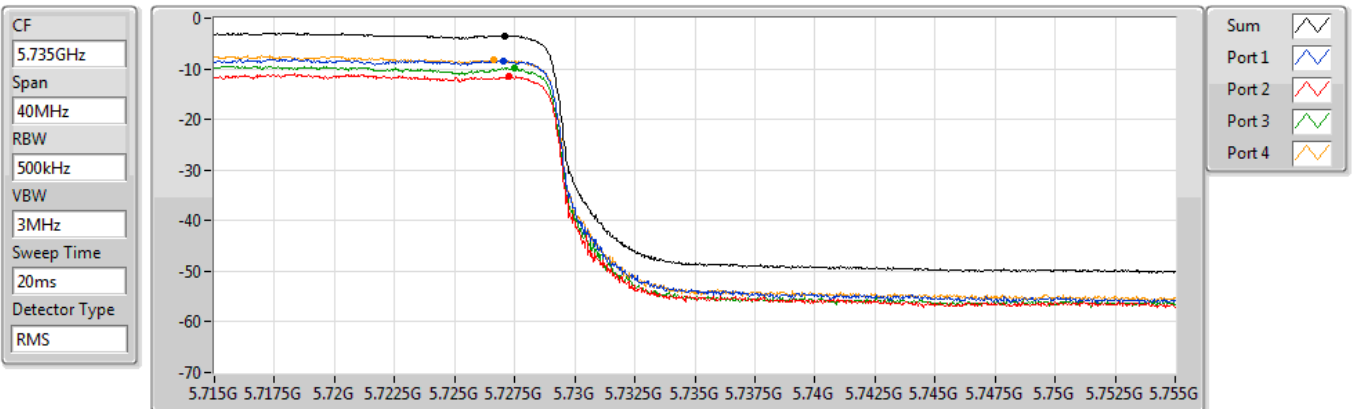

802.11ax HEW80-BF_Nss1,(MCS0)_4TX

PSD

5690MHz Straddle 5.725-5.85GHz

07/01/2021

Sum	PD	Port 1	Port 2	Port 3	Port 4
(dBm/RBW)	(dBm/RBW)	(dBm/RBW)	(dBm/RBW)	(dBm/RBW)	(dBm/RBW)
-3.47	-3.47	-8.43	-11.48	-9.88	-8.21