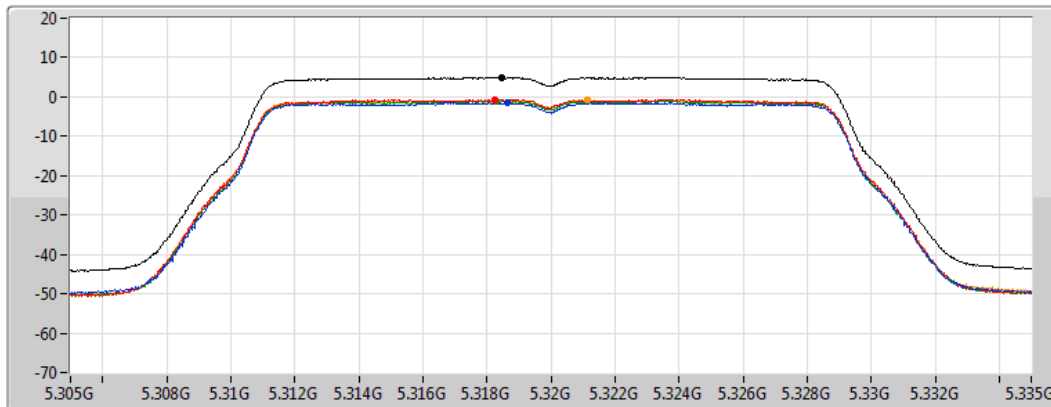

Sweep Time
20ms

Detector Type
RMS

Sum 

Port 1 

Port 2 

Port 3 

Port 4 

Sum	PD	Port 1	Port 2	Port 3	Port 4
(dBm/RBW)	(dBm/RBW)	(dBm/RBW)	(dBm/RBW)	(dBm/RBW)	(dBm/RBW)
4.95	4.95	-1.51	-0.68	-0.98	-0.80