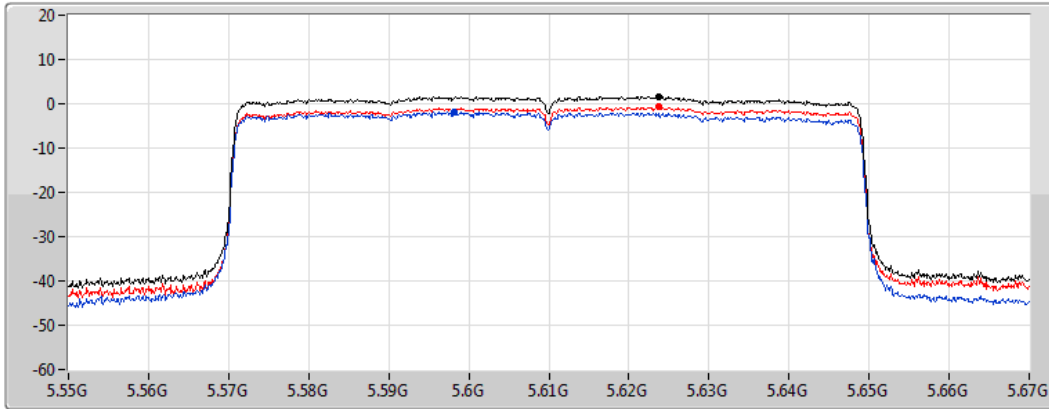

802.11ax HEW80_Nss1,(MCS0)_2TX

PSD

5610MHz

04/01/2021

CF
5.61GHz

Span
120MHz

RBW
1MHz

VBW
3MHz

Sweep Time
20ms

Detector Type
RMS

Sum

Port 1

Port 2

Sum	PD	Port 1	Port 2
(dBm/RBW)	(dBm/RBW)	(dBm/RBW)	(dBm/RBW)
1.57	1.57	-1.98	-0.76

802.11ax HEW80_Nss1,(MCS0)_2TX

PSD

5690MHz Straddle 5.47-5.725GHz

04/01/2021

CF
5.65GHz

Span
300MHz

RBW
1MHz

VBW
3MHz

Sweep Time
20ms

Detector Type
RMS