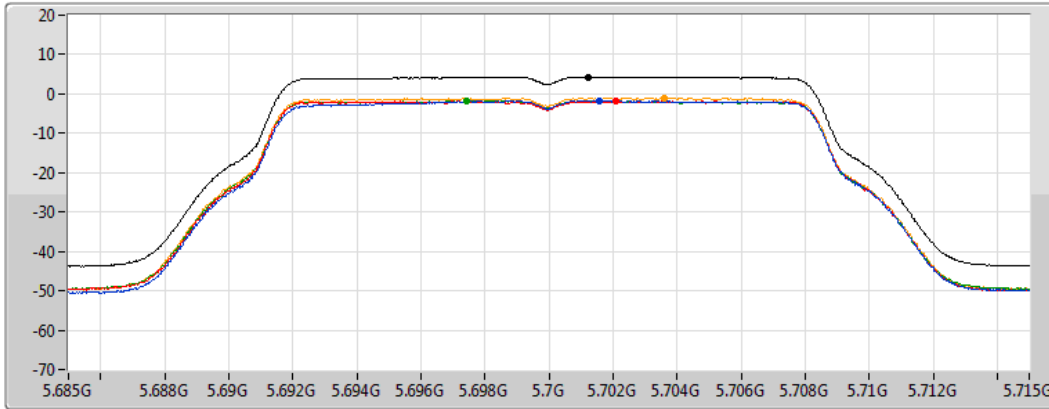

802.11a_Nss1,(6Mbps)_4TX

PSD

5700MHz

29/12/2020

CF
5.7GHz

Span
30MHz

RBW
1MHz

VBW
3MHz

Sweep Time
20ms

Detector Type
RMS

Sum

Port 1

Port 2

Port 3

Port 4

Sum	PD	Port 1	Port 2	Port 3	Port 4
(dBm/RBW)	(dBm/RBW)	(dBm/RBW)	(dBm/RBW)	(dBm/RBW)	(dBm/RBW)
4.35	4.35	-1.69	-1.85	-1.70	-0.99

802.11a_Nss1,(6Mbps)_4TX

PSD

5720MHz Straddle 5.47-5.725GHz

29/12/2020

CF
5.71GHz

Span
60MHz

RBW
1MHz

VBW
3MHz

Sweep Time
20ms

Detector Type
RMS