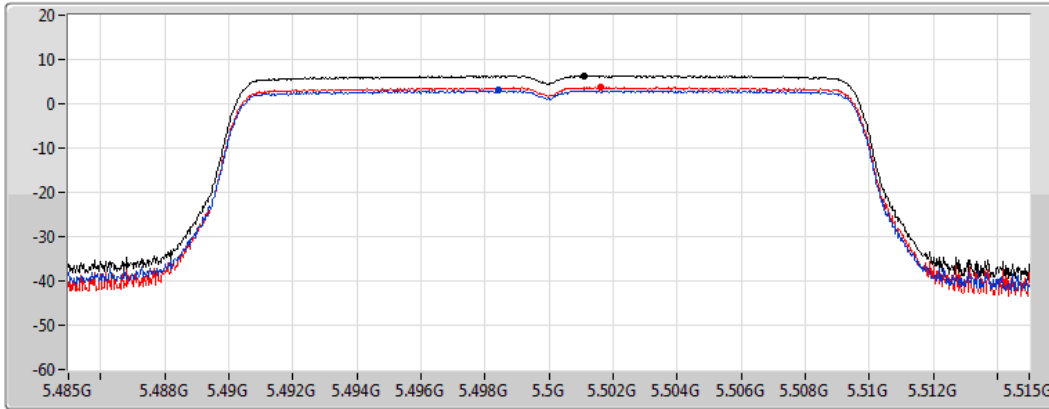

802.11ax HEW20_Nss1,(MCS0)_2TX

PSD

5500MHz

04/01/2021

CF
5.5GHz
Span
30MHz
RBW
1MHz
VBW
3MHz
Sweep Time
20ms
Detector Type
RMS

Sum
Port 1
Port 2

Sum	PD	Port 1	Port 2
(dBm/RBW)	(dBm/RBW)	(dBm/RBW)	(dBm/RBW)
6.34	6.34	3.06	3.69