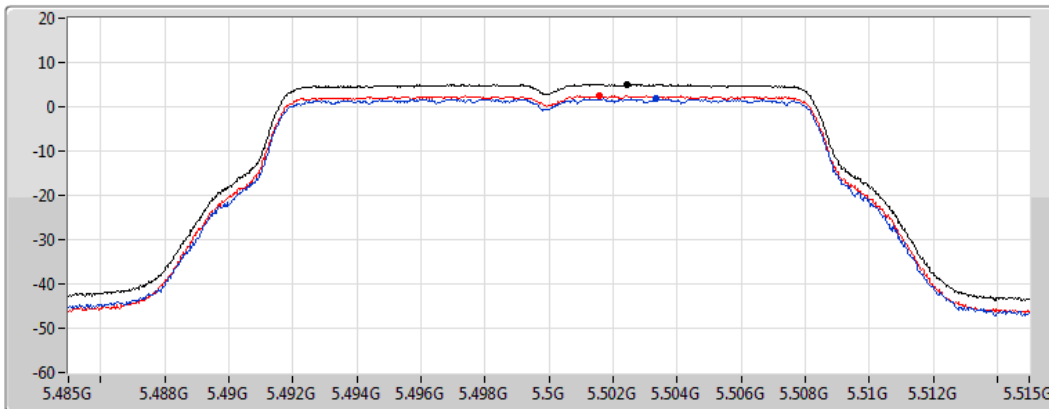

802.11a_Nss1,(6Mbps)_2TX

PSD

5500MHz

04/01/2021

CF
5.5GHz

Span
30MHz

RBW
1MHz

VBW
3MHz

Sweep Time
20ms

Detector Type
RMS

Sum

Port 1

Port 2

Sum	PD	Port 1	Port 2
(dBm/RBW)	(dBm/RBW)	(dBm/RBW)	(dBm/RBW)
5.04	5.04	1.76	2.43