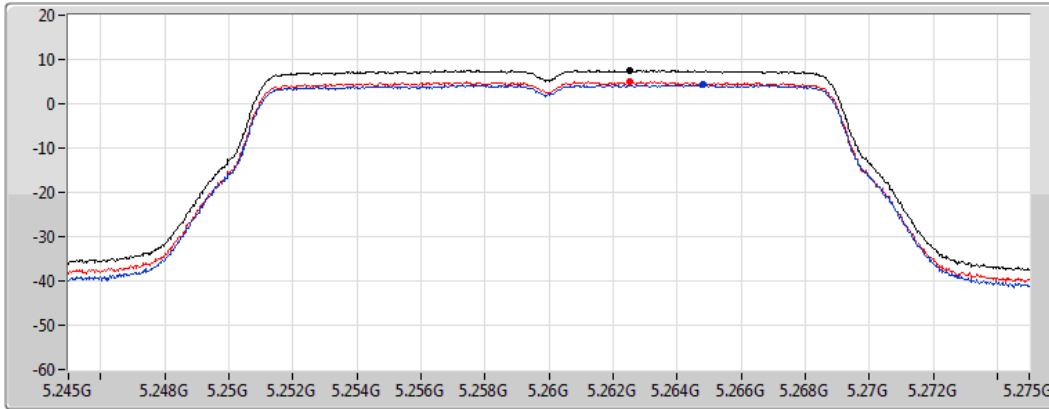

802.11n HT20_Nss1,(MCS0)_2TX

PSD

5260MHz

04/01/2021

CF
5.26GHz

Span
30MHz

RBW
1MHz

VBW
3MHz

Sweep Time
20ms

Detector Type
RMS

Sum

Port 1

Port 2

Sum	PD	Port 1	Port 2
(dBm/RBW)	(dBm/RBW)	(dBm/RBW)	(dBm/RBW)
7.54	7.54	4.26	4.92