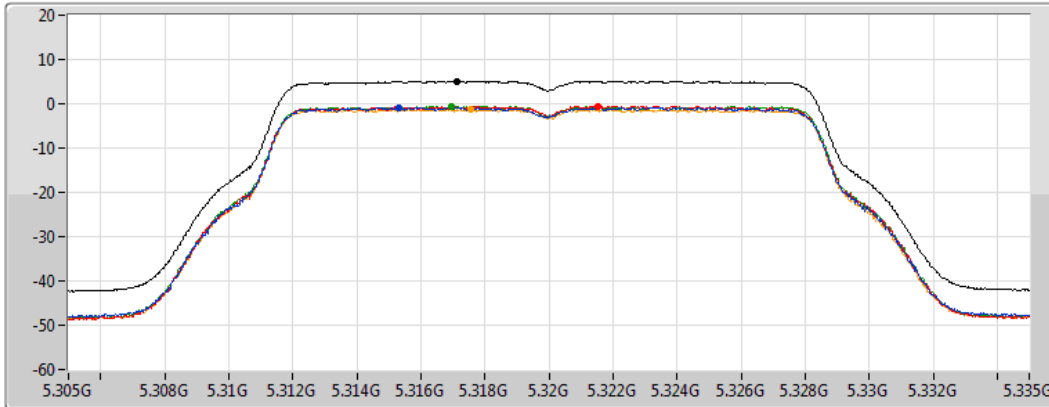

Sweep Time
20ms

Detector Type
RMS

Sum 

Port 1 

Port 2 

Port 3 

Port 4 

Sum	PD	Port 1	Port 2	Port 3	Port 4
(dBm/RBW)	(dBm/RBW)	(dBm/RBW)	(dBm/RBW)	(dBm/RBW)	(dBm/RBW)
5.08	5.08	-0.80	-0.51	-0.57	-1.20