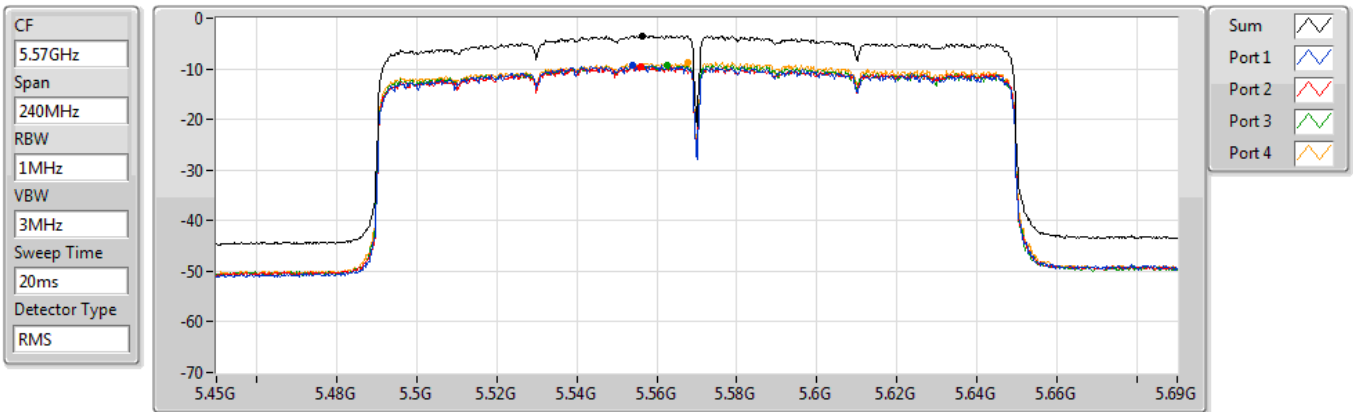

802.11ax HEW160_Nss1,(MCS0)_4TX

PSD

5570MHz

29/12/2020

Sum	PD	Port 1	Port 2	Port 3	Port 4
(dBm/RBW)	(dBm/RBW)	(dBm/RBW)	(dBm/RBW)	(dBm/RBW)	(dBm/RBW)
-3.44	-3.44	-9.23	-9.47	-9.28	-8.81