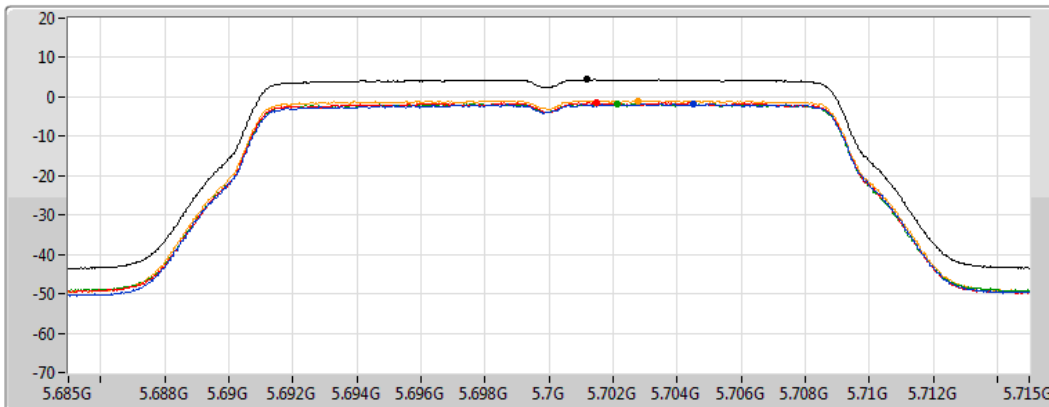

CF
5.7GHz

Span
30MHz

RBW
1MHz

VBW
3MHz

Sweep Time
20ms

Detector Type
RMS

Sum 

Port 1 