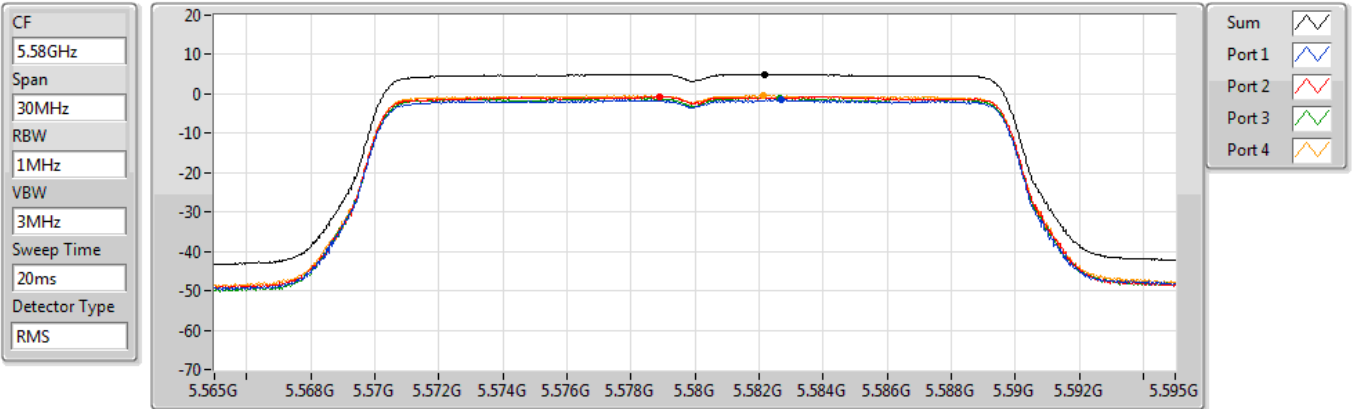

Port 2 

Port 3 

Port 4 

Sum	PD	Port 1	Port 2	Port 3	Port 4
(dBm/RBW)	(dBm/RBW)	(dBm/RBW)	(dBm/RBW)	(dBm/RBW)	(dBm/RBW)
5.21	5.21	-1.21	-0.57	-0.75	-0.34

802.11ax HEW20_Nss1,(MCS0)_4TX

PSD

5580MHz

30/12/2020