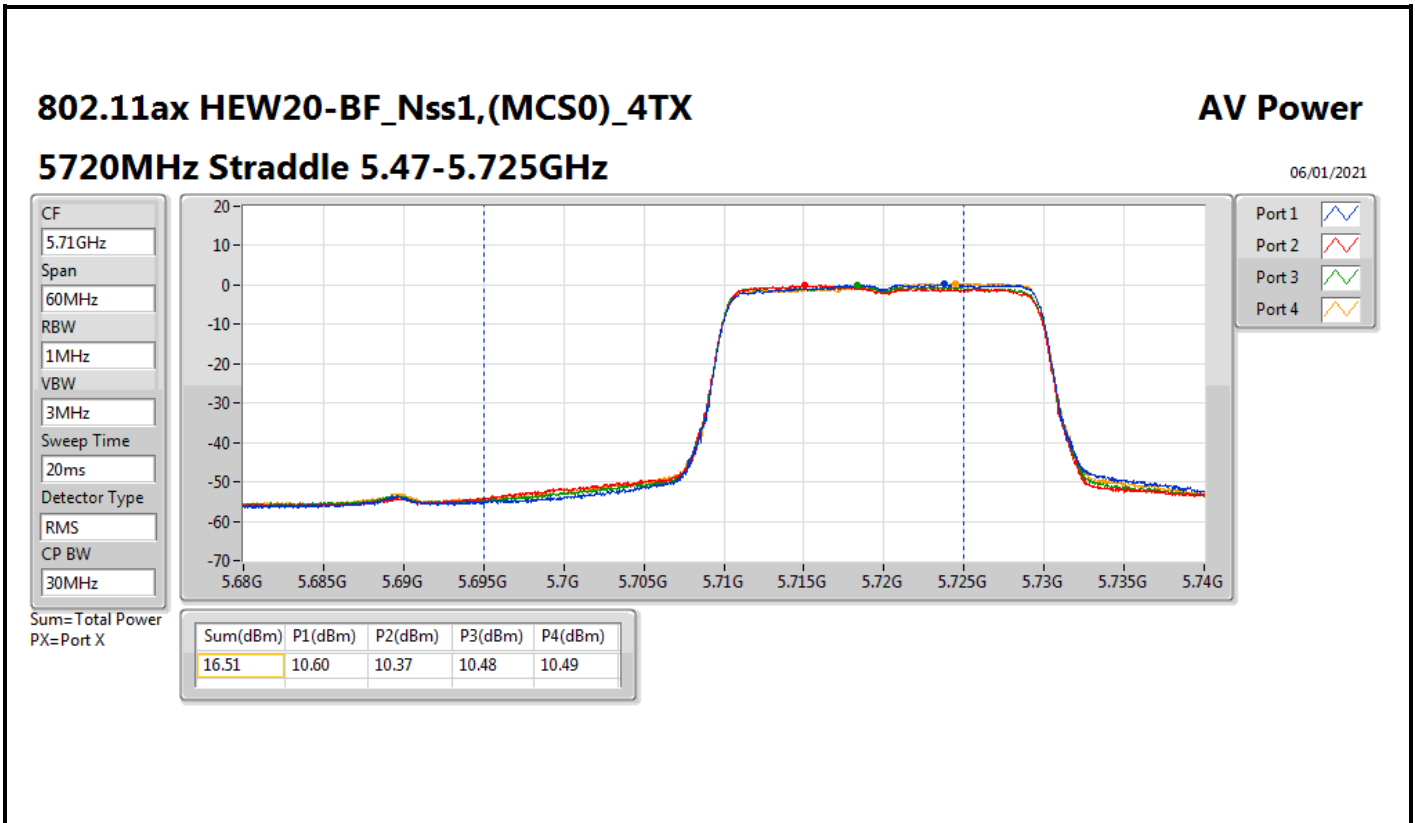

Summary

Mode	Total Power (dBm)	Total Power (W)	EIRP (dBm)	EIRP (W)
5.47-5.725GHz	-	-	-	-
802.11ax HEW20-BF_Nss1,(MCS0)_4TX	17.63	0.05794	29.98	0.99541
802.11ax HEW40-BF_Nss1,(MCS0)_4TX	17.59	0.05741	29.94	0.98628
802.11ax HEW80-BF_Nss1,(MCS0)_4TX	17.47	0.05585	29.82	0.95940
802.11ax HEW160-BF_Nss1,(MCS0)_4TX	17.31	0.05383	29.66	0.92470
5.725-5.85GHz	-	-	-	-
802.11ax HEW20-BF_Nss1,(MCS0)_4TX	11.56	0.01432	23.91	0.24604
802.11ax HEW40-BF_Nss1,(MCS0)_4TX	8.13	0.00650	20.48	0.11169
802.11ax HEW80-BF_Nss1,(MCS0)_4TX	4.70	0.00295	17.05	0.05070

DG = Directional Gain; Port X = Port X output power

802.11ax HEW40-BF_Nss1,(MCS0)_4TX

AV Power

5710MHz Straddle 5.47-5.725GHz

06/01/2021

802.11ax HEW40-BF_Nss1,(MCS0)_4TX

AV Power

5710MHz Straddle 5.725-5.85GHz