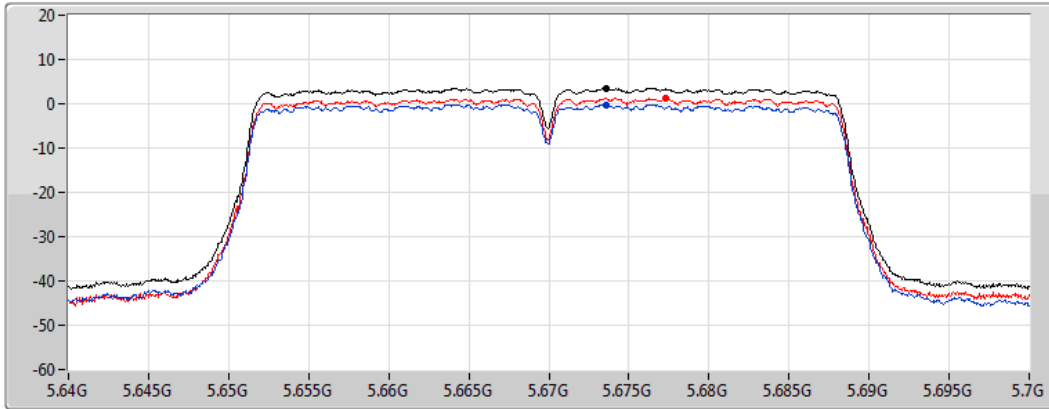

802.11n HT40_Nss1,(MCS0)_2TX

PSD

5670MHz

04/01/2021

CF
5.67GHz

Span
60MHz

RBW
1MHz

VBW
3MHz

Sweep Time
20ms

Detector Type
RMS

Sum

Port 1

Port 2

Sum	PD	Port 1	Port 2
(dBm/RBW)	(dBm/RBW)	(dBm/RBW)	(dBm/RBW)
3.51	3.51	-0.23	1.22

802.11n HT40_Nss1,(MCS0)_2TX

PSD

5710MHz Straddle 5.47-5.725GHz

04/01/2021

CF
5.69GHz

Span
140MHz

RBW
1MHz

VBW
3MHz

Sweep Time
20ms

Detector Type
RMS