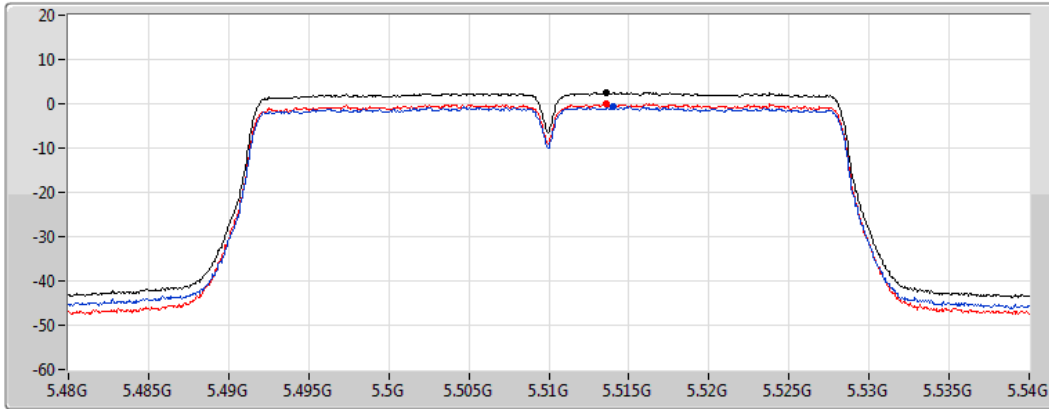

802.11n HT40_Nss1,(MCS0)_2TX

PSD

5510MHz

04/01/2021

CF
5.51GHz
Span
60MHz
RBW
1MHz
VBW
3MHz
Sweep Time
20ms
Detector Type
RMS

Sum
Port 1
Port 2

Sum	PD	Port 1	Port 2
(dBm/RBW)	(dBm/RBW)	(dBm/RBW)	(dBm/RBW)
2.57	2.57	-0.69	-0.05