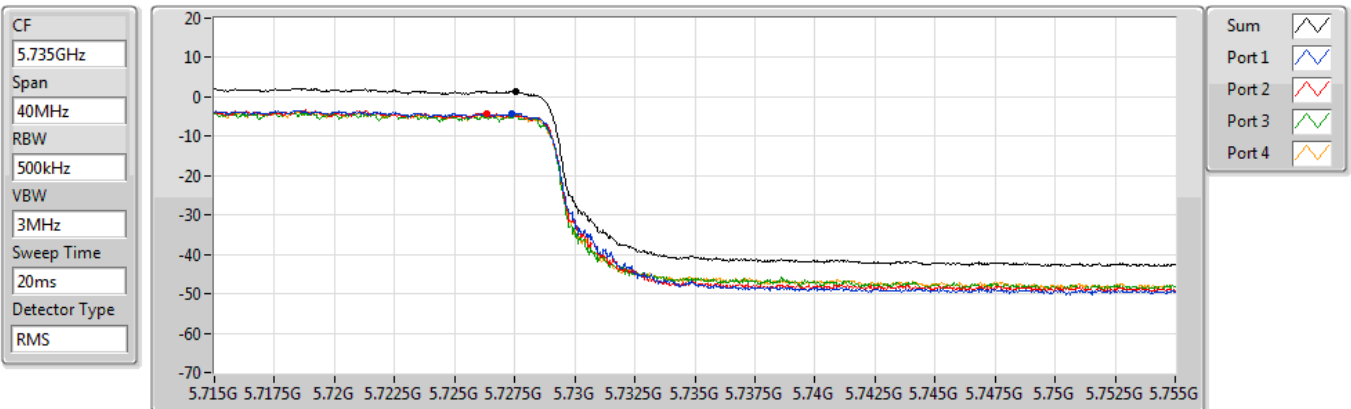

802.11ax HEW80_Nss1,(MCS0)_4TX

PSD

5690MHz Straddle 5.725-5.85GHz

29/12/2020

Sum	PD	Port 1	Port 2	Port 3	Port 4
(dBm/RBW)	(dBm/RBW)	(dBm/RBW)	(dBm/RBW)	(dBm/RBW)	(dBm/RBW)
1.50	1.50	-4.14	-4.21	-4.67	-4.36