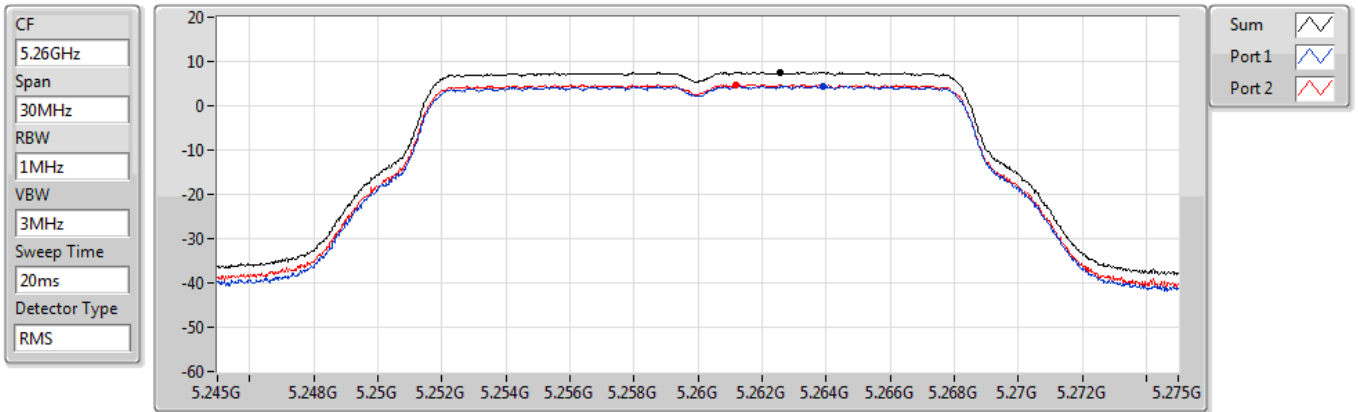

802.11a_Nss1,(6Mbps)_2TX

PSD

5260MHz

04/01/2021

Sum	PD	Port 1	Port 2
(dBm/1MHz)	(dBm/1MHz)	(dBm/1MHz)	(dBm/1MHz)
7.59	7.59	4.46	4.77