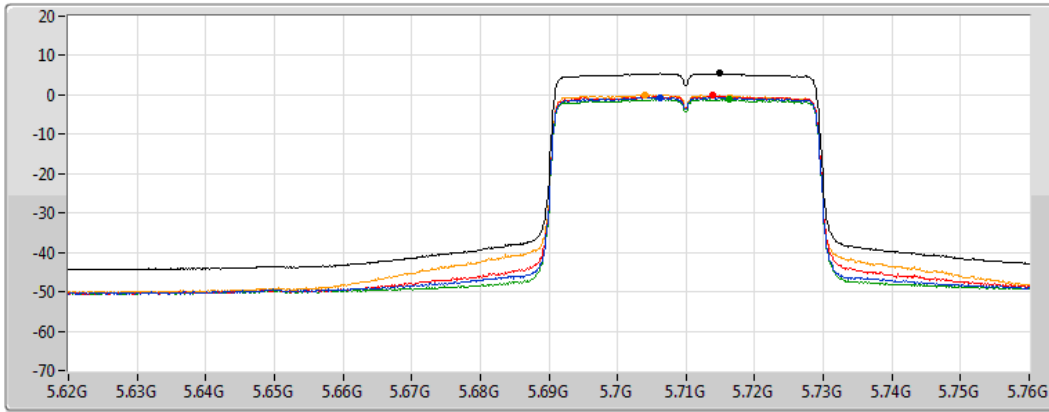

802.11ax HEW40_Nss1,(MCS0)_4TX

PSD

5710MHz Straddle 5.47-5.725GHz

30/12/2020

CF
5.69GHz
Span
140MHz
RBW
1MHz
VBW
3MHz
Sweep Time
20ms
Detector Type
RMS

Sum
Port 1
Port 2
Port 3
Port 4

Sum	PD	Port 1	Port 2	Port 3	Port 4
(dBm/RBW)	(dBm/RBW)	(dBm/RBW)	(dBm/RBW)	(dBm/RBW)	(dBm/RBW)
5.47	5.47	-0.62	-0.20	-1.04	-0.03