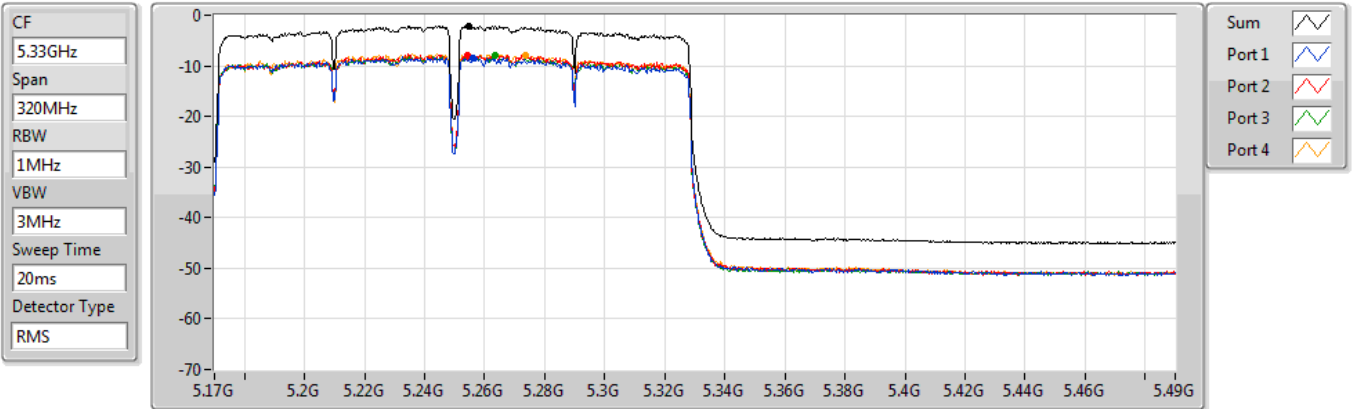

802.11ac VHT160_Nss1,(MCS0)_4TX

PSD

5250MHz Straddle 5.25-5.35GHz

30/12/2020

Sum	PD	Port 1	Port 2	Port 3	Port 4
(dBm/RBW)	(dBm/RBW)	(dBm/RBW)	(dBm/RBW)	(dBm/RBW)	(dBm/RBW)
-2.18	-2.18	-8.47	-7.90	-8.05	-7.81