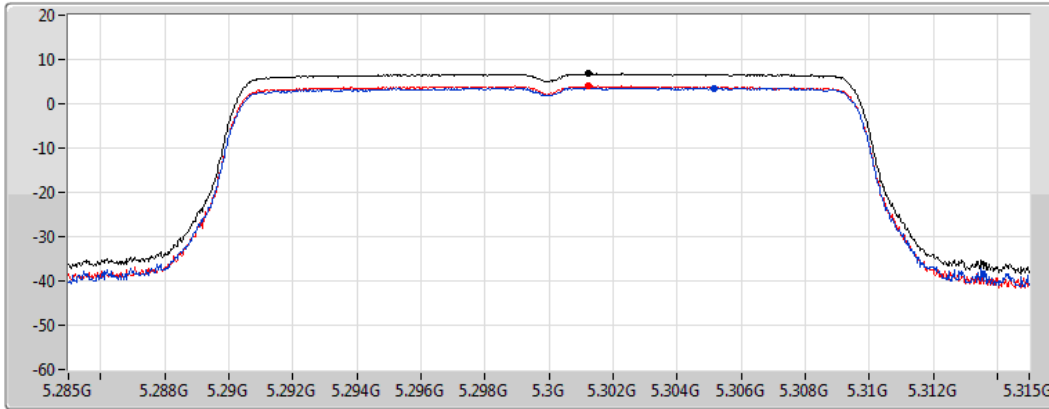

802.11ax HEW20_Nss1,(MCS0)_2TX

PSD

5300MHz

04/01/2021

CF
5.3GHz
Span
30MHz
RBW
1MHz
VBW
3MHz
Sweep Time
20ms
Detector Type
RMS

Sum
Port 1
Port 2

Sum	PD	Port 1	Port 2
(dBm/RBW)	(dBm/RBW)	(dBm/RBW)	(dBm/RBW)
6.75	6.75	3.58	3.99