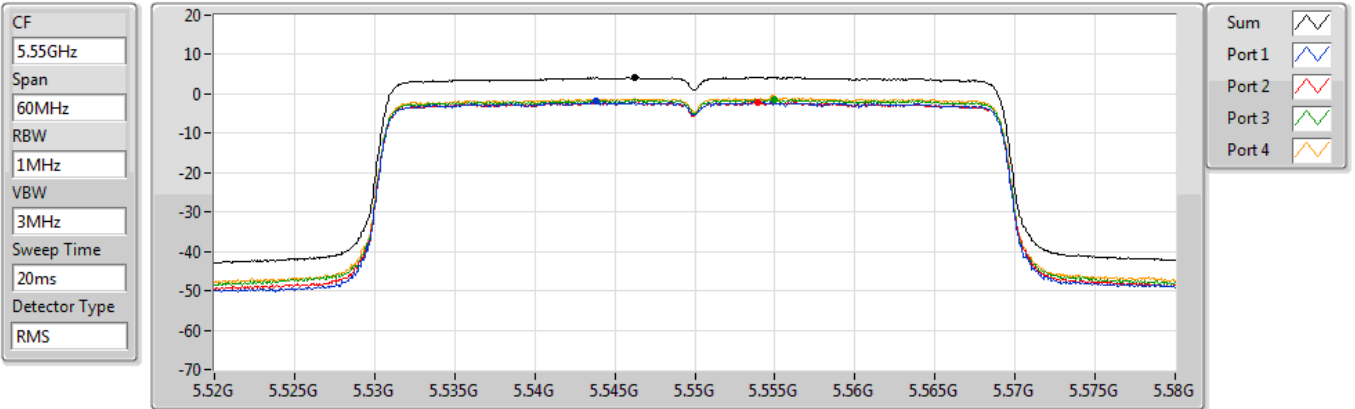

802.11ax HEW40_Nss1,(MCS0)_4TX

PSD

5550MHz

29/12/2020

Sum	PD	Port 1	Port 2	Port 3	Port 4
(dBm/RBW)	(dBm/RBW)	(dBm/RBW)	(dBm/RBW)	(dBm/RBW)	(dBm/RBW)
4.23	4.23	-1.97	-2.12	-1.50	-1.08