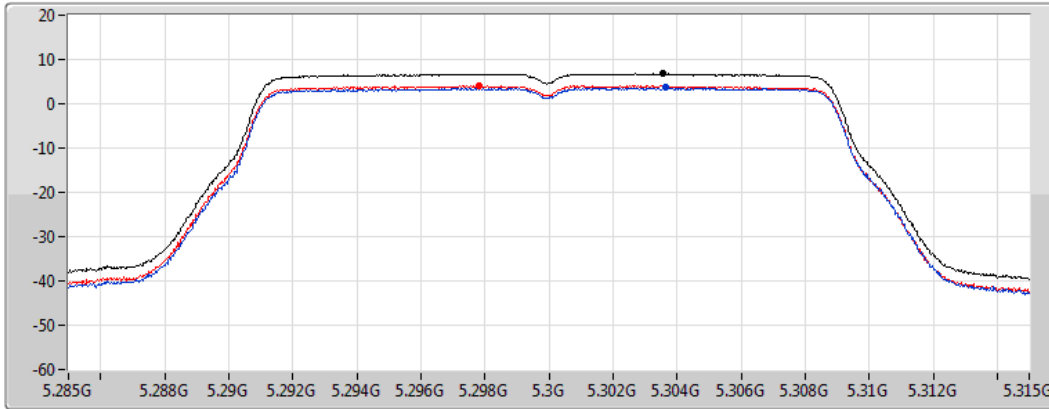

802.11ac VHT20_Nss1,(MCS0)_2TX

PSD

5300MHz

04/01/2021

CF
5.3GHz
Span
30MHz
RBW
1MHz
VBW
3MHz
Sweep Time
20ms
Detector Type
RMS

Sum
Port 1
Port 2

Sum	PD	Port 1	Port 2
(dBm/RBW)	(dBm/RBW)	(dBm/RBW)	(dBm/RBW)
6.73	6.73	3.60	4.07