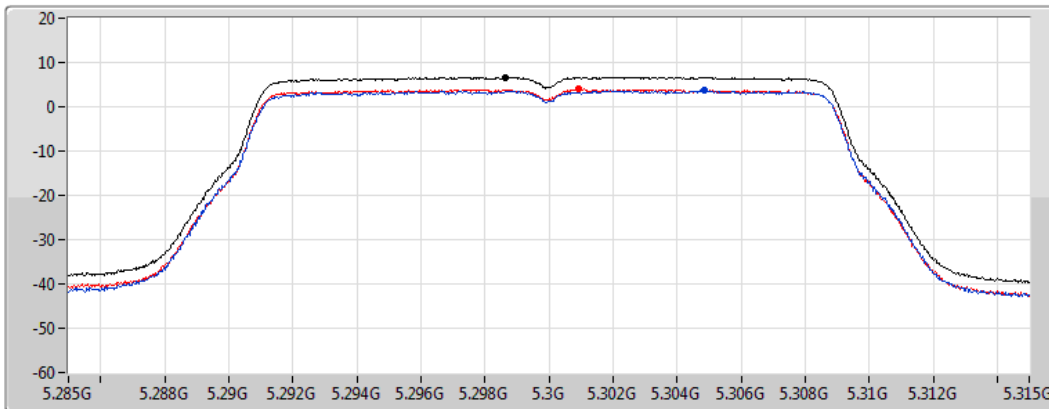

802.11n HT20_Nss1,(MCS0)_2TX

PSD

5300MHz

04/01/2021

CF
5.3GHz

Span
30MHz

RBW
1MHz

VBW
3MHz

Sweep Time
20ms

Detector Type
RMS

Sum

Port 1

Port 2

Sum	PD	Port 1	Port 2
(dBm/RBW)	(dBm/RBW)	(dBm/RBW)	(dBm/RBW)
6.70	6.70	3.67	4.01