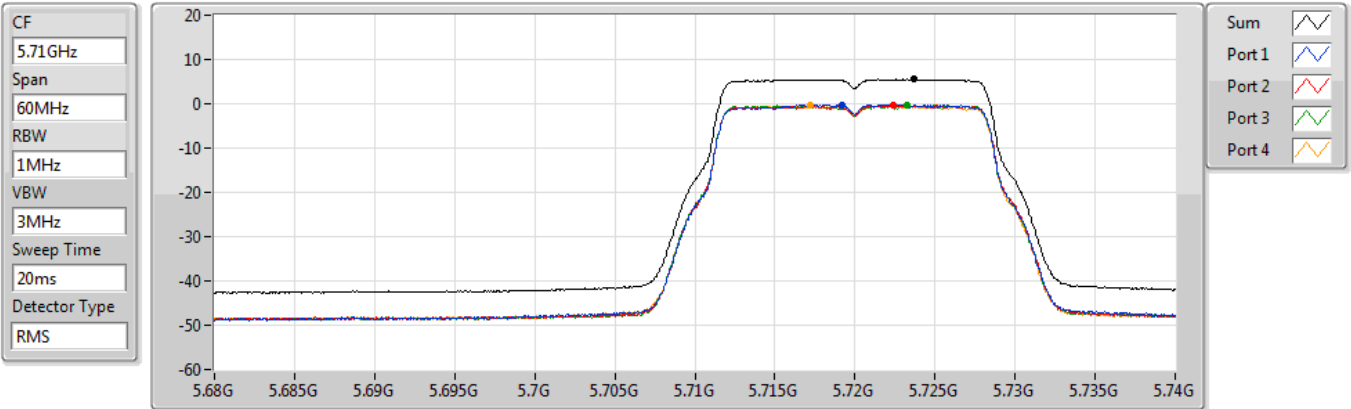

802.11a_Nss1,(6Mbps)_4TX

PSD

5720MHz Straddle 5.47-5.725GHz

30/12/2020

Sum	PD	Port 1	Port 2	Port 3	Port 4
(dBm/RBW)	(dBm/RBW)	(dBm/RBW)	(dBm/RBW)	(dBm/RBW)	(dBm/RBW)
5.52	5.52	-0.17	-0.35	-0.36	-0.46