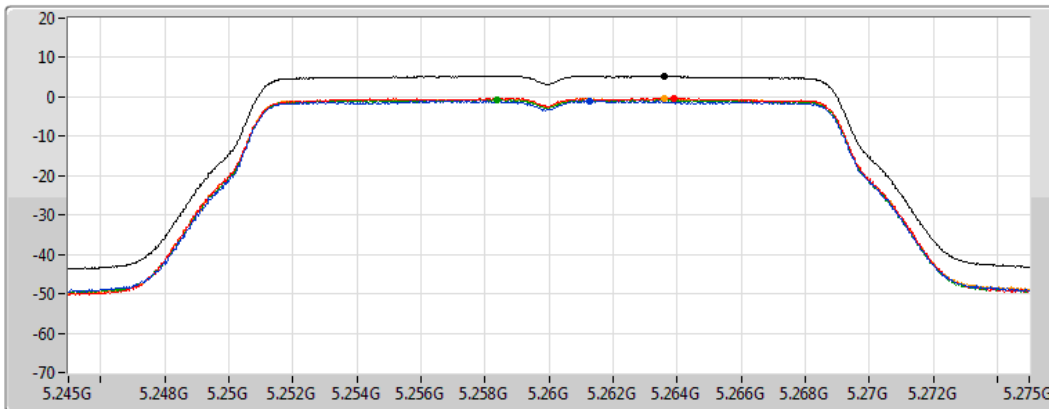

802.11ac VHT20_Nss1,(MCS0)_4TX

5260MHz

PSD

30/12/2020

CF
5.26GHz

Span
30MHz

RBW
1MHz

VBW
3MHz

Sweep Time
20ms

Detector Type
RMS

Sum

Port 1

Port 2

Port 3

Port 4

Sum	PD	Port 1	Port 2	Port 3	Port 4
(dBm/RBW)	(dBm/RBW)	(dBm/RBW)	(dBm/RBW)	(dBm/RBW)	(dBm/RBW)
5.29	5.29	-1.03	-0.30	-0.66	-0.42