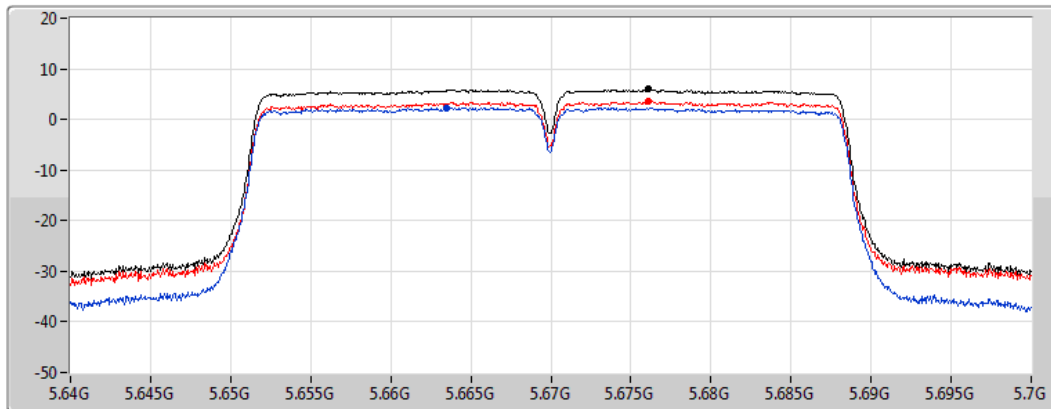

Sum 
Port 1 
Port 2 

Sum	PD	Port 1	Port 2
(dBm/RBW)	(dBm/RBW)	(dBm/RBW)	(dBm/RBW)
6.31	6.31	2.90	3.77

802.11ac VHT40_Nss1,(MCS0)_2TX

PSD

5670MHz

04/01/2021

CF
5.67GHz
Span
60MHz
RBW
1MHz
VBW
3MHz
Sweep Time
20ms
Detector Type
RMS