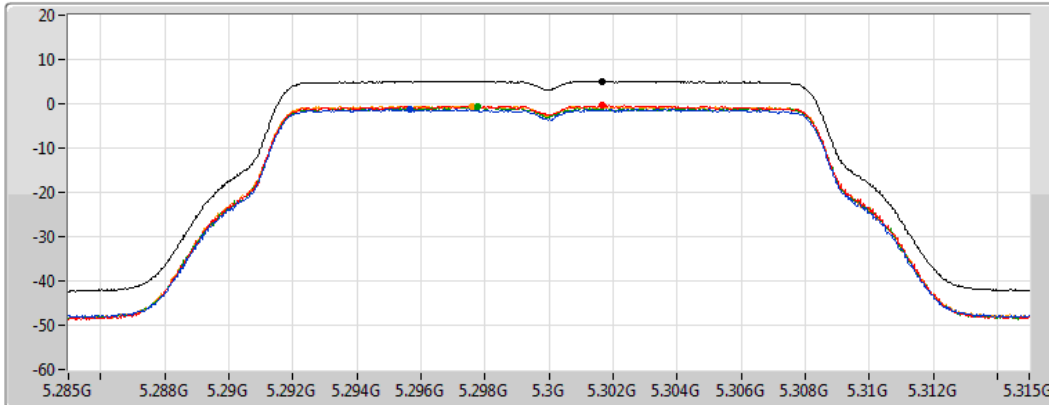

802.11a_Nss1,(6Mbps)_4TX

PSD

5300MHz

30/12/2020

CF
5.3GHz
Span
30MHz
RBW
1MHz
VBW
3MHz
Sweep Time
20ms
Detector Type
RMS

Sum
Port 1
Port 2
Port 3
Port 4

Sum	PD	Port 1	Port 2	Port 3	Port 4
(dBm/RBW)	(dBm/RBW)	(dBm/RBW)	(dBm/RBW)	(dBm/RBW)	(dBm/RBW)
5.12	5.12	-1.24	-0.38	-0.76	-0.48