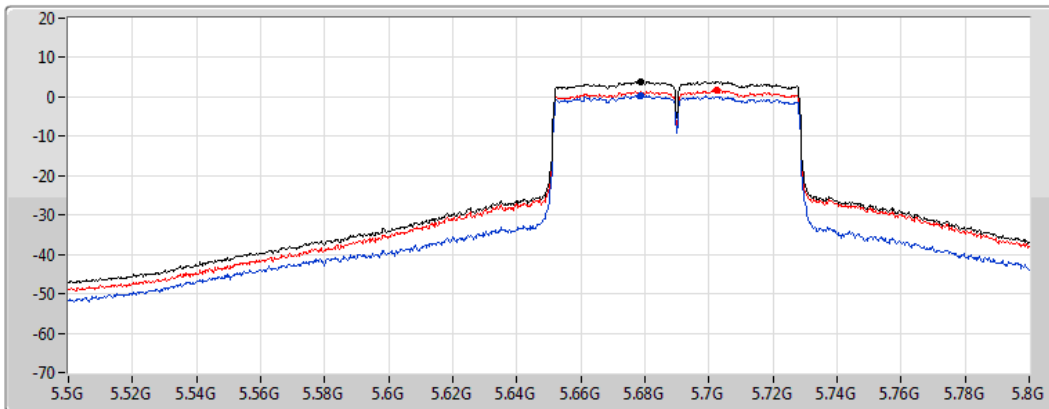

Sum 
Port 1 
Port 2 

Sum	PD	Port 1	Port 2
(dBm/RBW)	(dBm/RBW)	(dBm/RBW)	(dBm/RBW)
1.38	1.38	-2.04	-0.99

802.11ac VHT80_Nss1,(MCS0)_2TX

PSD

5690MHz Straddle 5.47-5.725GHz

04/01/2021

CF
5.65GHz
Span
300MHz
RBW
1MHz
VBW
3MHz
Sweep Time
20ms
Detector Type
RMS