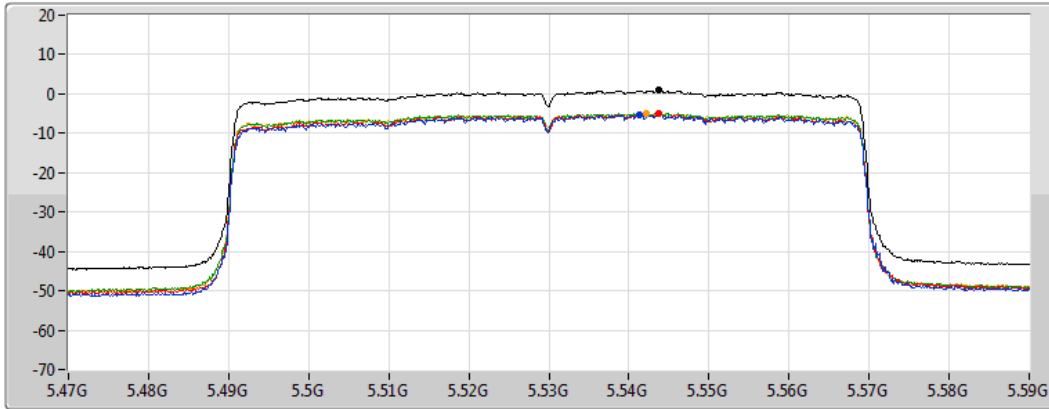

802.11ax HEW80_Nss1,(MCS0)_4TX

PSD

5530MHz

29/12/2020

CF
5.53GHz
Span
120MHz
RBW
1MHz
VBW
3MHz
Sweep Time
20ms
Detector Type
RMS

Sum
Port 1
Port 2
Port 3
Port 4

Sum	PD	Port 1	Port 2	Port 3	Port 4
(dBm/RBW)	(dBm/RBW)	(dBm/RBW)	(dBm/RBW)	(dBm/RBW)	(dBm/RBW)
0.84	0.84	-5.31	-4.92	-4.91	-4.96