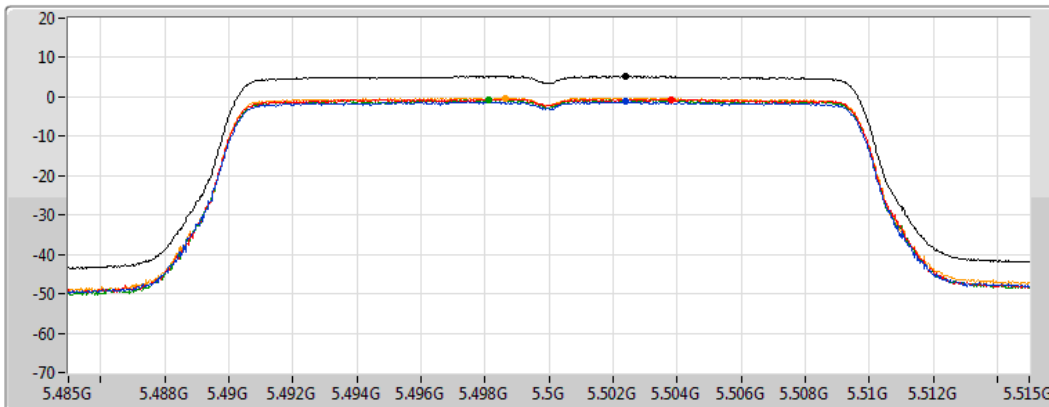

CF
5.5GHz

Span
30MHz

RBW
1MHz

VBW
3MHz

Sweep Time
20ms

Detector Type
RMS

Sum 

Port 1 