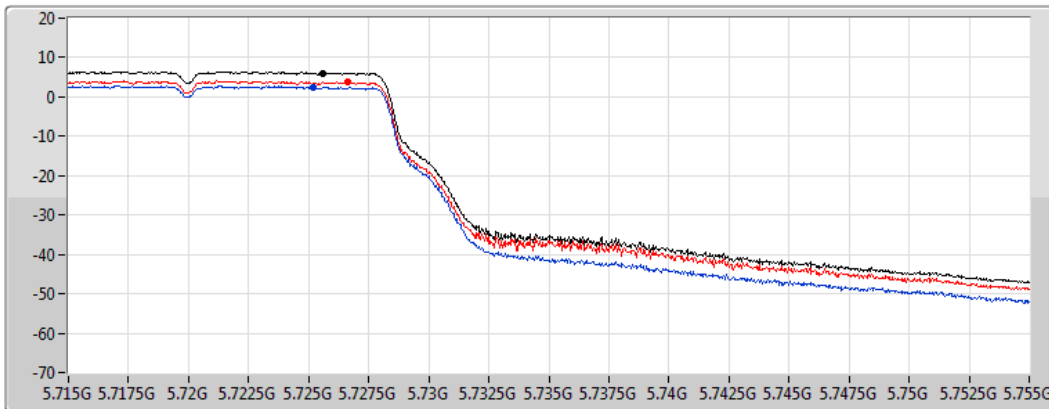

Sum 
Port 1 
Port 2 

Sum	PD	Port 1	Port 2
(dBm/RBW)	(dBm/RBW)	(dBm/RBW)	(dBm/RBW)
7.67	7.67	4.01	5.25

802.11a_Nss1,(6Mbps)_2TX

PSD

5720MHz Straddle 5.725-5.85GHz

04/01/2021

CF
5.735GHz
Span
40MHz
RBW
500kHz
VBW
3MHz
Sweep Time
20ms
Detector Type
RMS