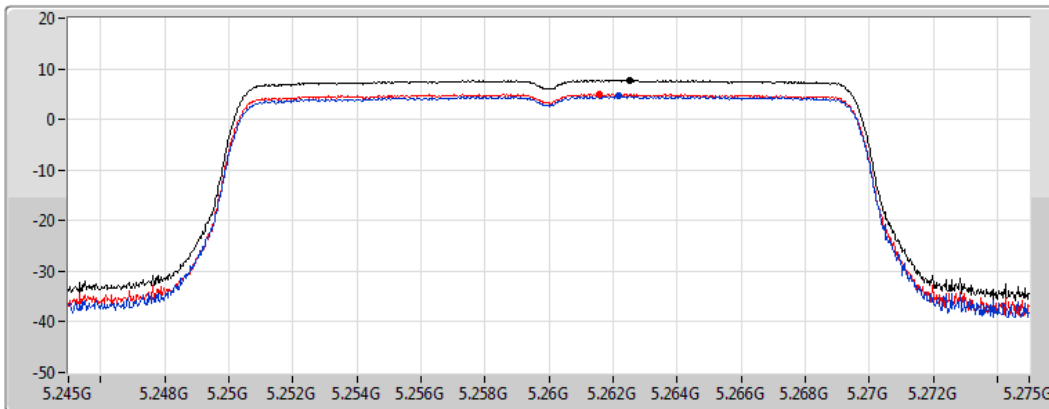

PSD

04/01/2021

CF
5.26GHz

Span
30MHz

RBW
1MHz

VBW
3MHz

Sweep Time
20ms

Detector Type
RMS