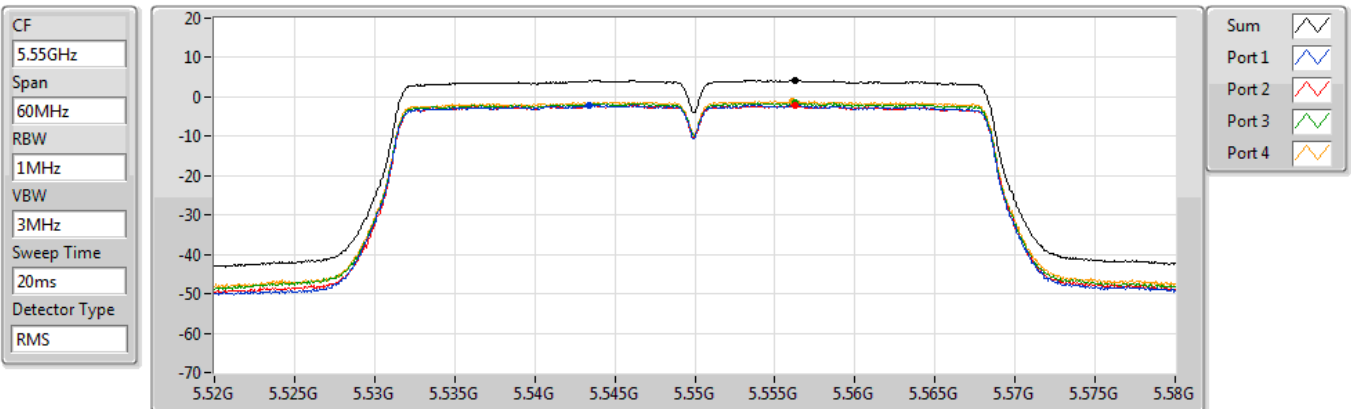

5510MHz

29/12/2020

Sum	PD	Port 1	Port 2	Port 3	Port 4
(dBm/RBW)	(dBm/RBW)	(dBm/RBW)	(dBm/RBW)	(dBm/RBW)	(dBm/RBW)
3.35	3.35	-2.69	-2.90	-2.51	-2.21

802.11ac VHT40_Nss1,(MCS0)_4TX

PSD

5550MHz

29/12/2020

Sum	PD	Port 1	Port 2	Port 3	Port 4
(dBm/RBW)	(dBm/RBW)	(dBm/RBW)	(dBm/RBW)	(dBm/RBW)	(dBm/RBW)
4.20	4.20	-2.07	-2.08	-1.59	-1.17