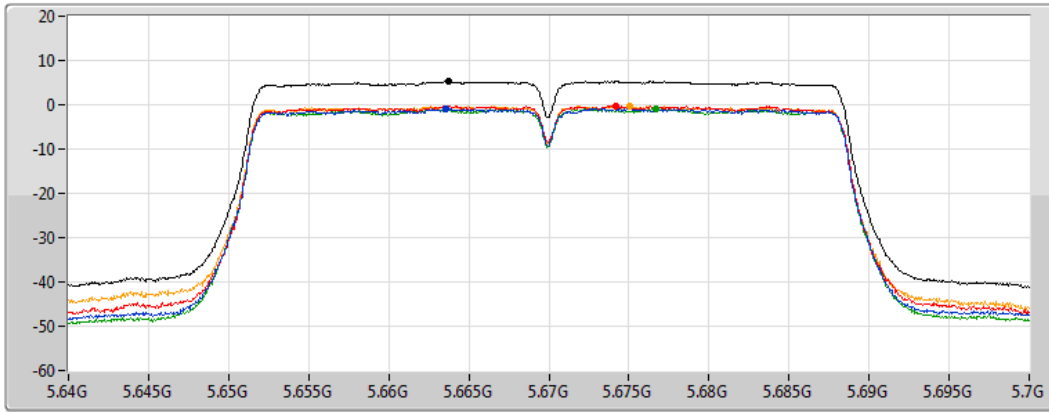

802.11ac VHT40_Nss1,(MCS0)_4TX

PSD

5670MHz

30/12/2020

CF
5.67GHz
Span
60MHz
RBW
1MHz
VBW
3MHz
Sweep Time
20ms
Detector Type
RMS

Sum
Port 1
Port 2
Port 3
Port 4

Sum	PD	Port 1	Port 2	Port 3	Port 4
(dBm/RBW)	(dBm/RBW)	(dBm/RBW)	(dBm/RBW)	(dBm/RBW)	(dBm/RBW)
5.30	5.30	-0.92	-0.20	-0.94	-0.32