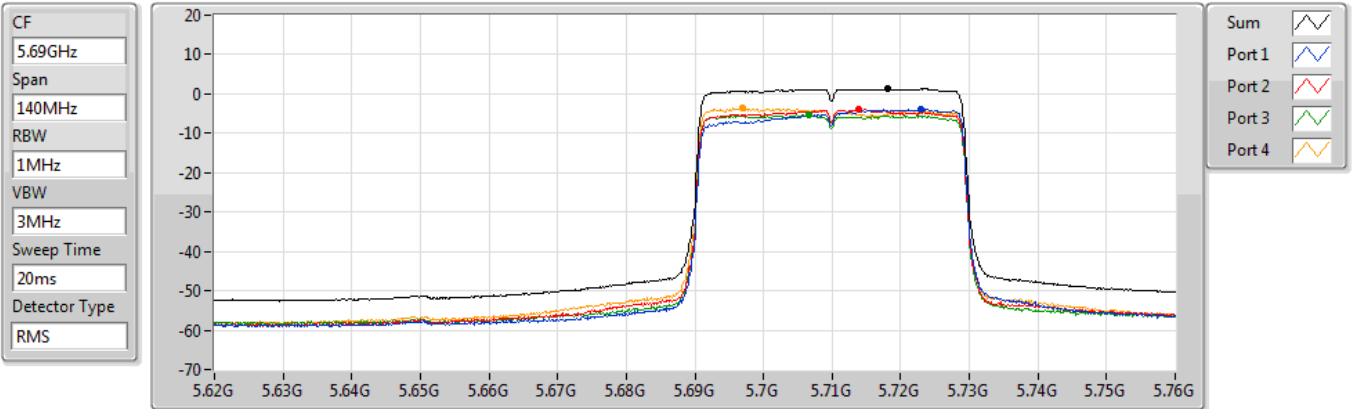

802.11ax HEW40-BF_Nss1,(MCS0)_4TX

PSD

5710MHz Straddle 5.47-5.725GHz

06/01/2021

Sum	PD	Port 1	Port 2	Port 3	Port 4
(dBm/RBW)	(dBm/RBW)	(dBm/RBW)	(dBm/RBW)	(dBm/RBW)	(dBm/RBW)
1.25	1.25	-3.97	-4.02	-5.33	-3.69