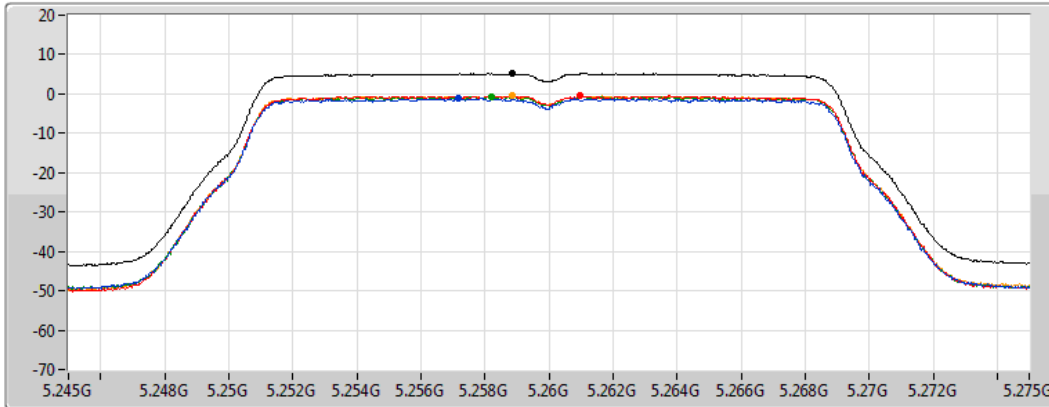

5260MHz

30/12/2020

CF
5.26GHz

Span
30MHz

RBW
1MHz

VBW
3MHz

Sweep Time
20ms

Detector Type
RMS