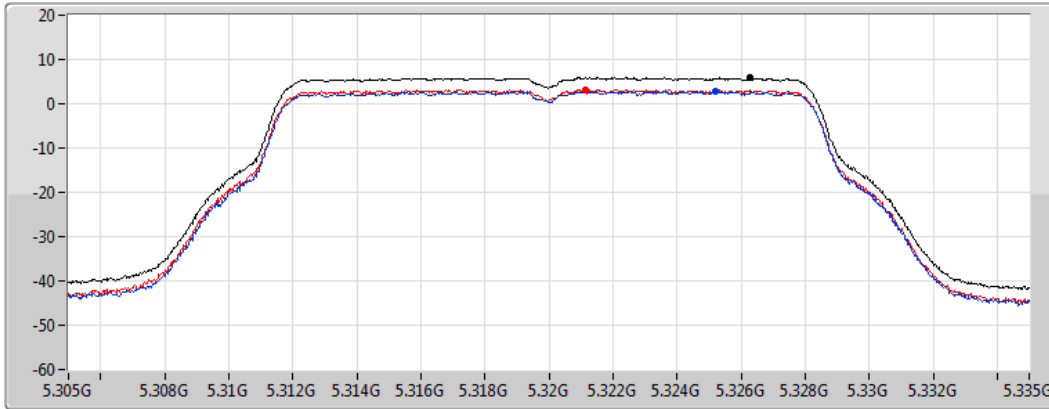

802.11a_Nss1,(6Mbps)_2TX

PSD

5320MHz

04/01/2021

CF
5.32GHz

Span
30MHz

RBW
1MHz

VBW
3MHz

Sweep Time
20ms

Detector Type
RMS

Sum

Port 1

Port 2

Sum	PD	Port 1	Port 2
(dBm/RBW)	(dBm/RBW)	(dBm/RBW)	(dBm/RBW)
5.90	5.90	2.73	3.26