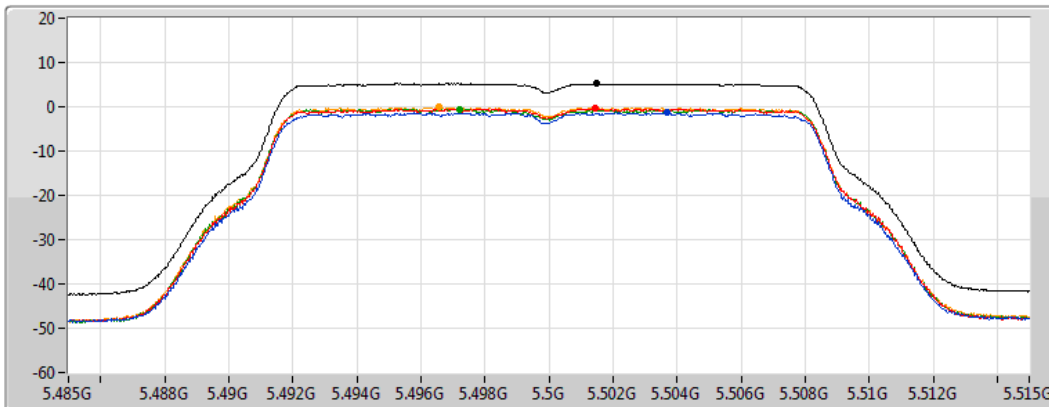

802.11a_Nss1,(6Mbps)_4TX

PSD

5500MHz

30/12/2020

CF
5.5GHz

Span
30MHz

RBW
1MHz

VBW
3MHz

Sweep Time
20ms

Detector Type
RMS

Sum

Port 1

Port 2

Port 3

Port 4

Sum	PD	Port 1	Port 2	Port 3	Port 4
(dBm/RBW)	(dBm/RBW)	(dBm/RBW)	(dBm/RBW)	(dBm/RBW)	(dBm/RBW)
5.29	5.29	-1.32	-0.43	-0.47	-0.12