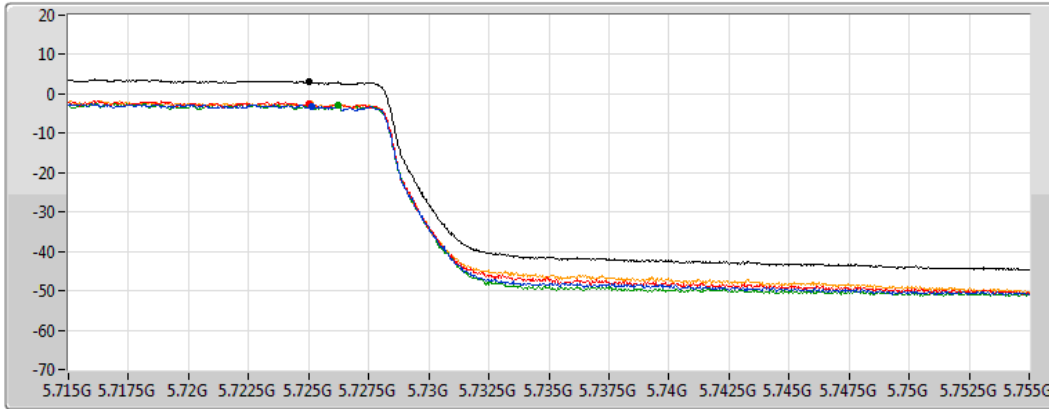

802.11n HT40_Nss1,(MCS0)_4TX

5710MHz Straddle 5.725-5.85GHz

PSD

30/12/2020

CF
5.735GHz

Span
40MHz

RBW
500kHz

VBW
3MHz

Sweep Time
20ms

Detector Type
RMS

Sum

Port 1

Port 2

Port 3

Port 4

Sum	PD	Port 1	Port 2	Port 3	Port 4
(dBm/RBW)	(dBm/RBW)	(dBm/RBW)	(dBm/RBW)	(dBm/RBW)	(dBm/RBW)
2.97	2.97	-3.27	-2.62	-2.96	-2.54