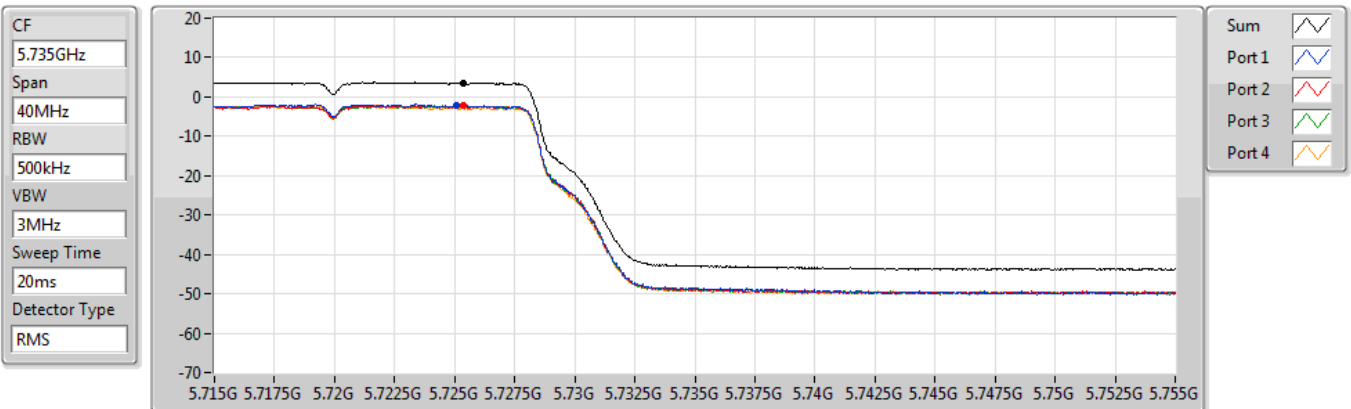

802.11a_Nss1,(6Mbps)_4TX

PSD

5720MHz Straddle 5.725-5.85GHz

30/12/2020

Sum	PD	Port 1	Port 2	Port 3	Port 4
(dBm/RBW)	(dBm/RBW)	(dBm/RBW)	(dBm/RBW)	(dBm/RBW)	(dBm/RBW)
3.55	3.55	-2.15	-2.30	-2.28	-2.58