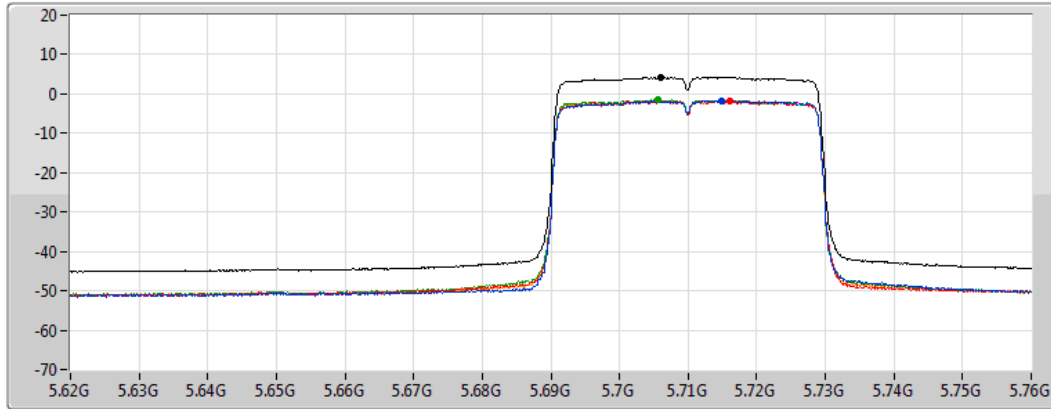

802.11ax HEW40_Nss1,(MCS0)_4TX
5710MHz Straddle 5.47-5.725GHz

PSD

29/12/2020

CF
5.69GHz

Span
140MHz

RBW
1MHz

VBW
3MHz

Sweep Time
20ms

Detector Type
RMS

Sum

Port 1

Port 2

Port 3

Port 4

Sum	PD	Port 1	Port 2	Port 3	Port 4
(dBm/RBW)	(dBm/RBW)	(dBm/RBW)	(dBm/RBW)	(dBm/RBW)	(dBm/RBW)
4.21	4.21	-1.64	-1.73	-1.40	-1.77