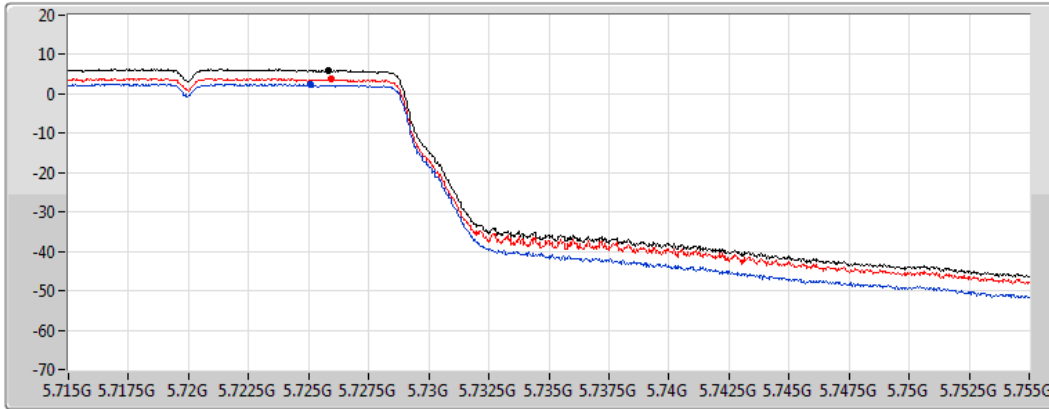

PSD

04/01/2021

CF
5.735GHz

Span
40MHz

RBW
500kHz

VBW
3MHz

Sweep Time
20ms

Detector Type
RMS