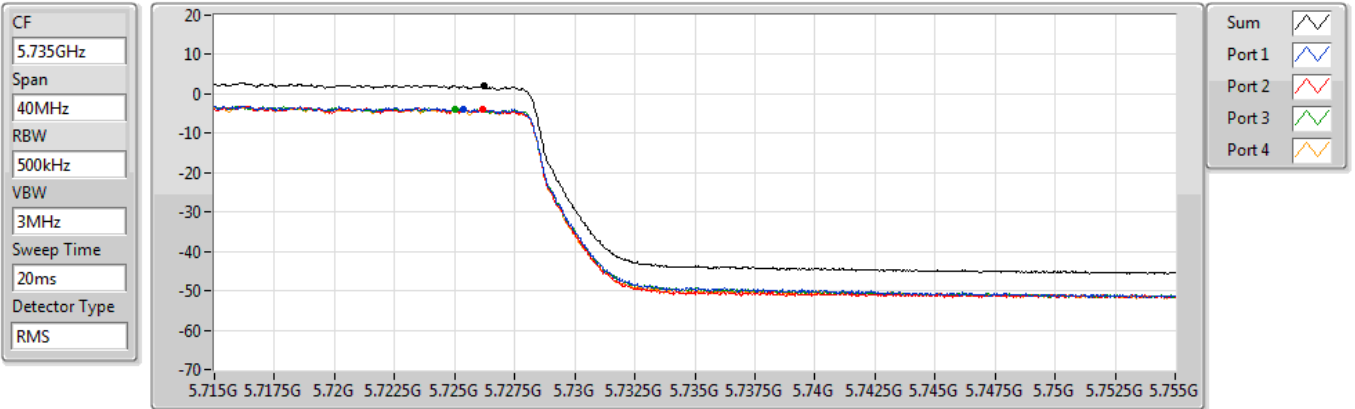

29/12/2020

Sum	PD	Port 1	Port 2	Port 3	Port 4
(dBm/RBW)	(dBm/RBW)	(dBm/RBW)	(dBm/RBW)	(dBm/RBW)	(dBm/RBW)
4.00	4.00	-1.70	-1.93	-1.69	-1.87

802.11n HT40_Nss1,(MCS0)_4TX

5710MHz Straddle 5.725-5.85GHz

PSD

29/12/2020