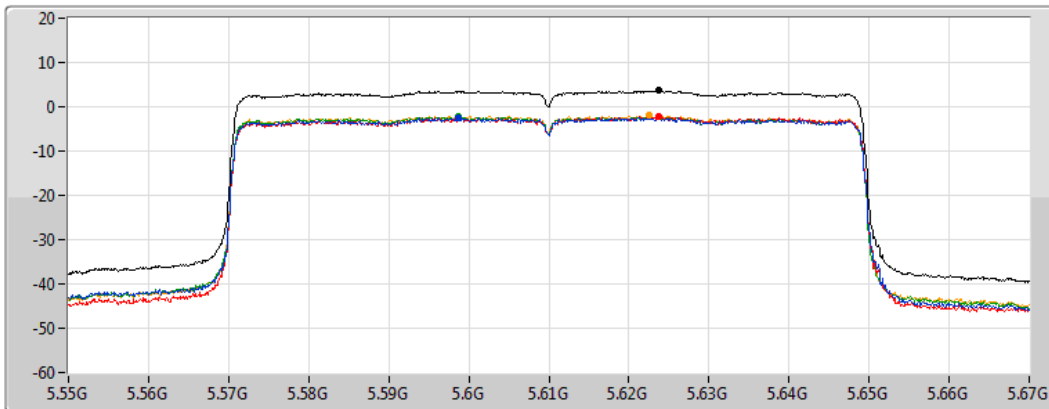

802.11ax HEW80_Nss1,(MCS0)_4TX

PSD

5610MHz

29/12/2020

CF
5.61GHz
Span
120MHz
RBW
1MHz
VBW
3MHz
Sweep Time
20ms
Detector Type
RMS

Sum
Port 1
Port 2
Port 3
Port 4

Sum	PD	Port 1	Port 2	Port 3	Port 4
(dBm/RBW)	(dBm/RBW)	(dBm/RBW)	(dBm/RBW)	(dBm/RBW)	(dBm/RBW)
3.60	3.60	-2.35	-2.19	-2.32	-1.96