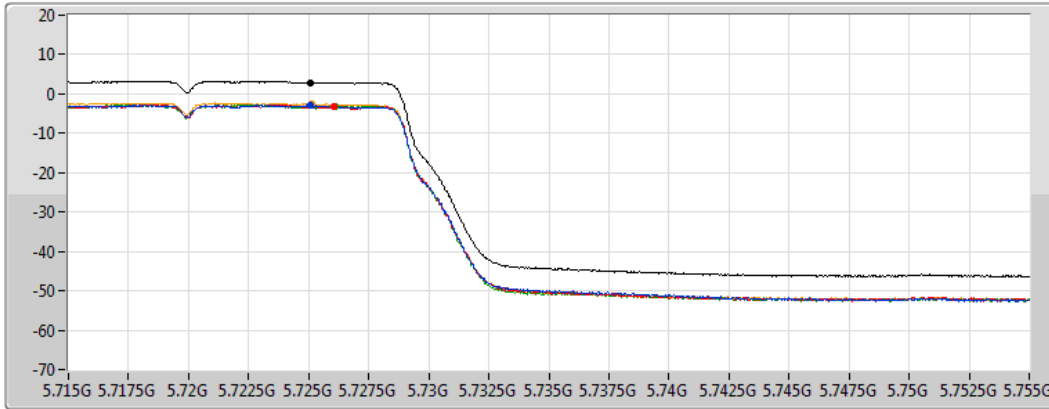

802.11ac VHT20_Nss1,(MCS0)_4TX
5720MHz Straddle 5.725-5.85GHz

PSD

30/12/2020

CF
5.735GHz

Span
40MHz

RBW
500kHz

VBW
3MHz

Sweep Time
20ms

Detector Type
RMS

Sum

Port 1

Port 2

Port 3

Port 4

Sum	PD	Port 1	Port 2	Port 3	Port 4
(dBm/RBW)	(dBm/RBW)	(dBm/RBW)	(dBm/RBW)	(dBm/RBW)	(dBm/RBW)
2.91	2.91	-2.92	-3.21	-3.07	-2.60