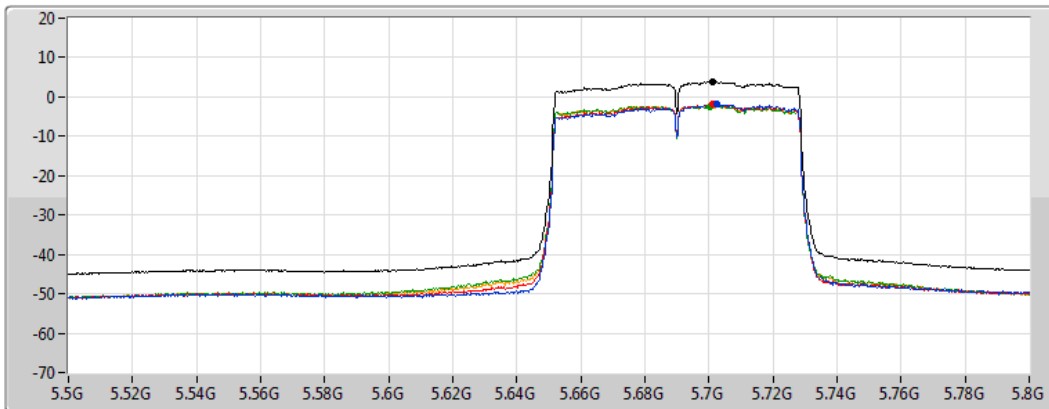

802.11ac VHT80_Nss1,(MCS0)_4TX

PSD

5690MHz Straddle 5.47-5.725GHz

29/12/2020

CF
5.65GHz
Span
300MHz
RBW
1MHz
VBW
3MHz
Sweep Time
20ms
Detector Type
RMS

Sum
Port 1
Port 2
Port 3
Port 4

Sum	PD	Port 1	Port 2	Port 3	Port 4
(dBm/RBW)	(dBm/RBW)	(dBm/RBW)	(dBm/RBW)	(dBm/RBW)	(dBm/RBW)
3.84	3.84	-1.95	-1.72	-2.36	-2.09