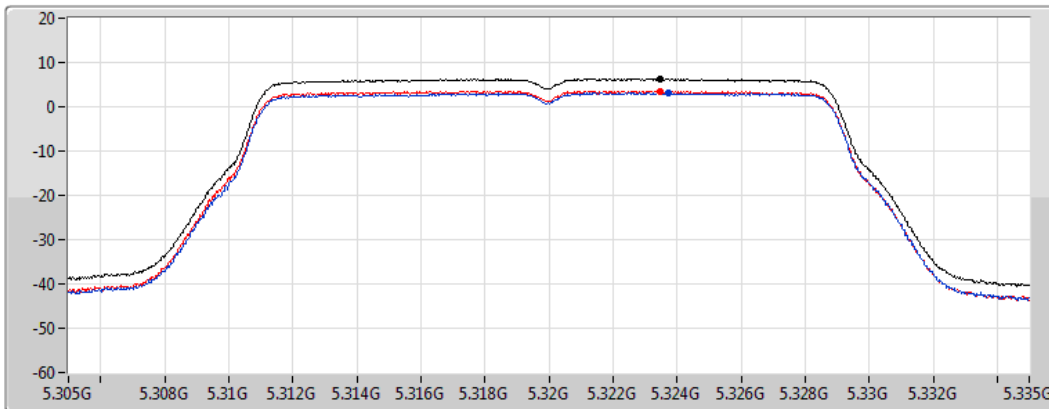

802.11ac VHT20_Nss1,(MCS0)_2TX

PSD

5320MHz

04/01/2021

CF
5.32GHz
Span
30MHz
RBW
1MHz
VBW
3MHz
Sweep Time
20ms
Detector Type
RMS

Sum
Port 1
Port 2

Sum	PD	Port 1	Port 2
(dBm/RBW)	(dBm/RBW)	(dBm/RBW)	(dBm/RBW)
6.29	6.29	3.10	3.52