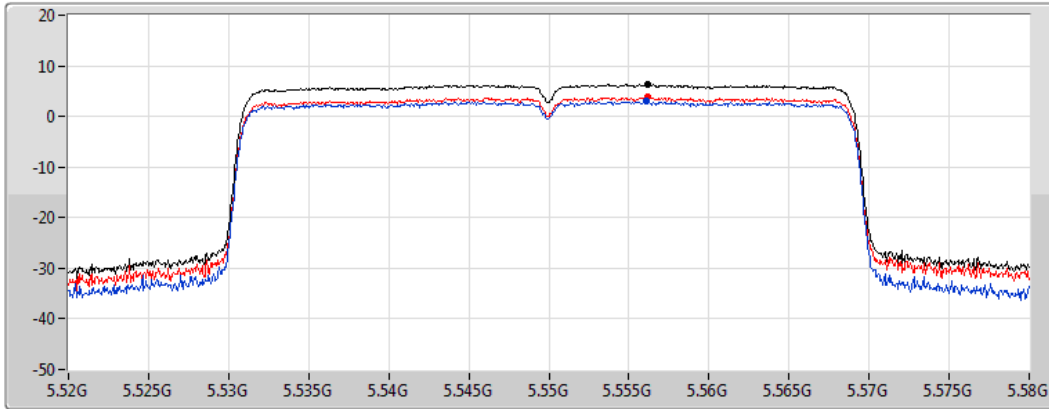

802.11ax HEW40_Nss1,(MCS0)_2TX

PSD

5550MHz

04/01/2021

CF
5.55GHz
Span
60MHz
RBW
1MHz
VBW
3MHz
Sweep Time
20ms
Detector Type
RMS

Sum ☒
Port 1 ☒
Port 2 ☒

Sum	PD	Port 1	Port 2
(dBm/RBW)	(dBm/RBW)	(dBm/RBW)	(dBm/RBW)
6.30	6.30	2.93	3.75