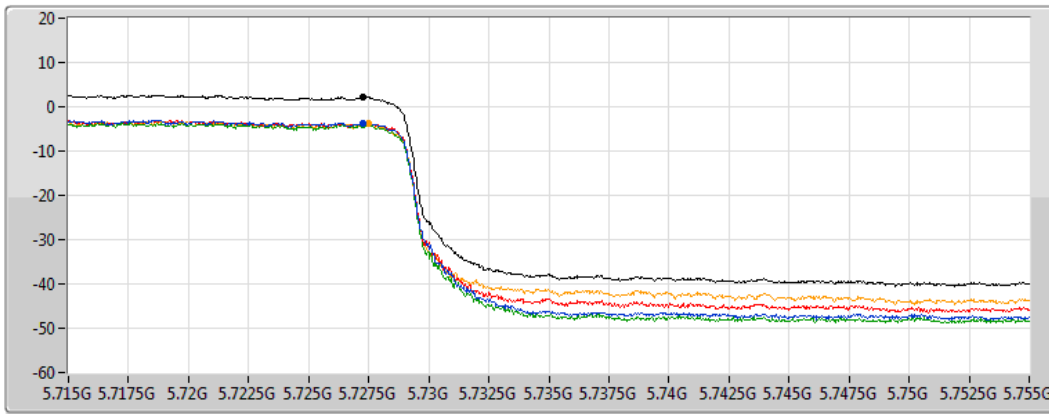

802.11ax HEW80_Nss1,(MCS0)_4TX

PSD

5690MHz Straddle 5.725-5.85GHz

30/12/2020

CF
5.735GHz

Span
40MHz

RBW
500kHz

VBW
3MHz

Sweep Time
20ms

Detector Type
RMS

Sum

Port 1

Port 2

Port 3

Port 4

Sum	PD	Port 1	Port 2	Port 3	Port 4
(dBm/RBW)	(dBm/RBW)	(dBm/RBW)	(dBm/RBW)	(dBm/RBW)	(dBm/RBW)
2.18	2.18	-3.70	-3.60	-3.99	-3.80