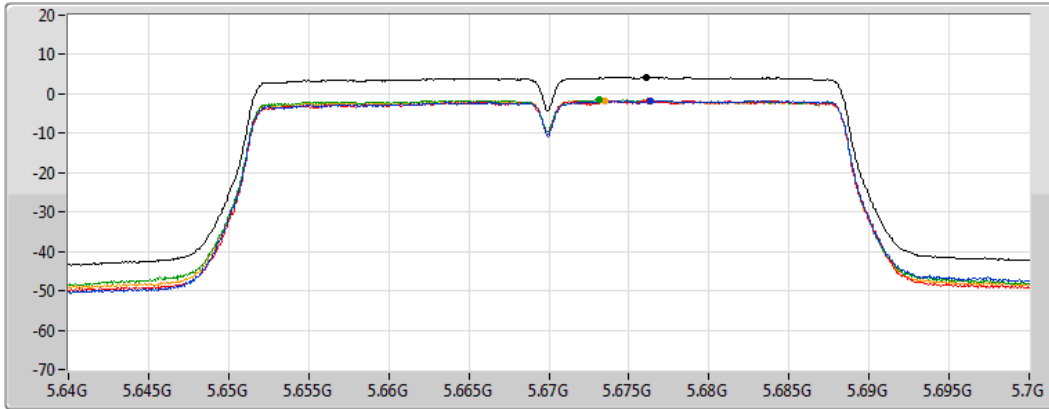

802.11ac VHT40_Nss1,(MCS0)_4TX

PSD

5670MHz

29/12/2020

CF
5.67GHz
Span
60MHz
RBW
1MHz
VBW
3MHz
Sweep Time
20ms
Detector Type
RMS

Sum
Port 1
Port 2
Port 3
Port 4

Sum	PD	Port 1	Port 2	Port 3	Port 4
(dBm/RBW)	(dBm/RBW)	(dBm/RBW)	(dBm/RBW)	(dBm/RBW)	(dBm/RBW)
4.25	4.25	-1.78	-1.64	-1.57	-1.69