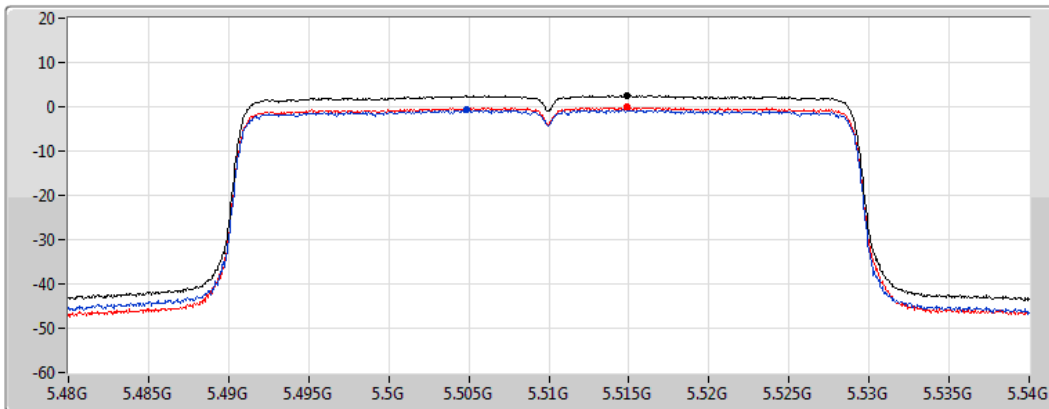

802.11ax HEW40_Nss1,(MCS0)_2TX

PSD

5510MHz

04/01/2021

CF
5.51GHz
Span
60MHz
RBW
1MHz
VBW
3MHz
Sweep Time
20ms
Detector Type
RMS

Sum ☒
Port 1 ☒
Port 2 ☒

Sum	PD	Port 1	Port 2
(dBm/RBW)	(dBm/RBW)	(dBm/RBW)	(dBm/RBW)
2.56	2.56	-0.78	-0.09