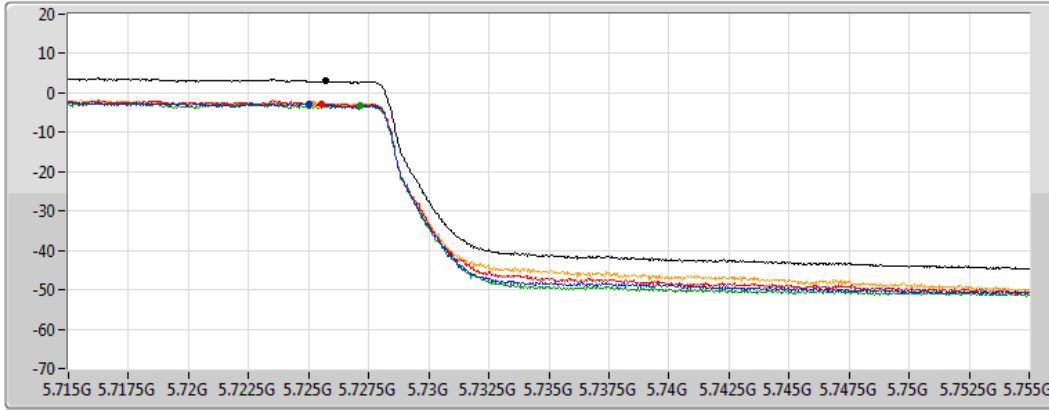

PSD

30/12/2020

CF
5.735GHz

Span
40MHz

RBW
500kHz

VBW
3MHz

Sweep Time
20ms

Detector Type
RMS