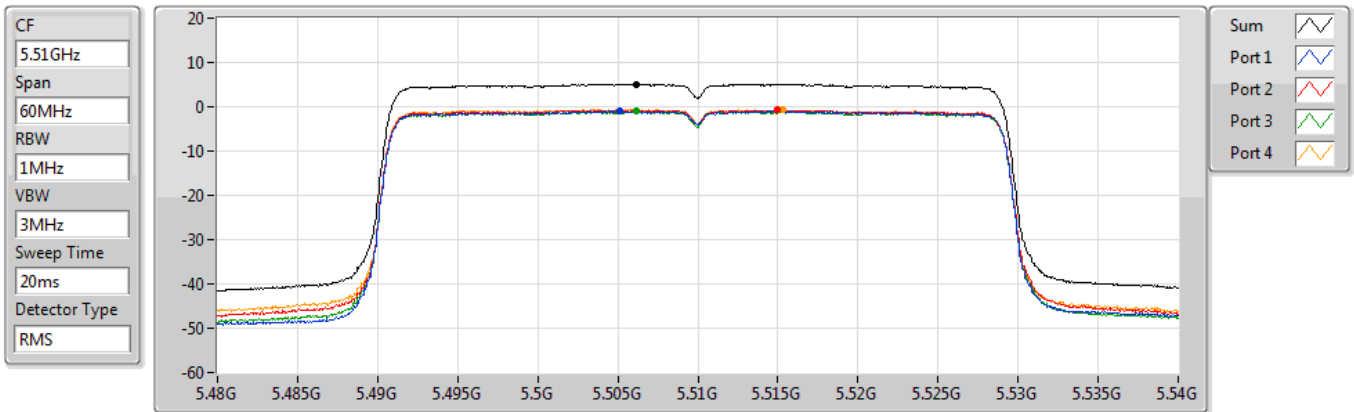

802.11ax HEW40_Nss1,(MCS0)_4TX

PSD

5510MHz

30/12/2020

Sum	PD	Port 1	Port 2	Port 3	Port 4
(dBm/RBW)	(dBm/RBW)	(dBm/RBW)	(dBm/RBW)	(dBm/RBW)	(dBm/RBW)
5.10	5.10	-0.94	-0.76	-1.00	-0.61