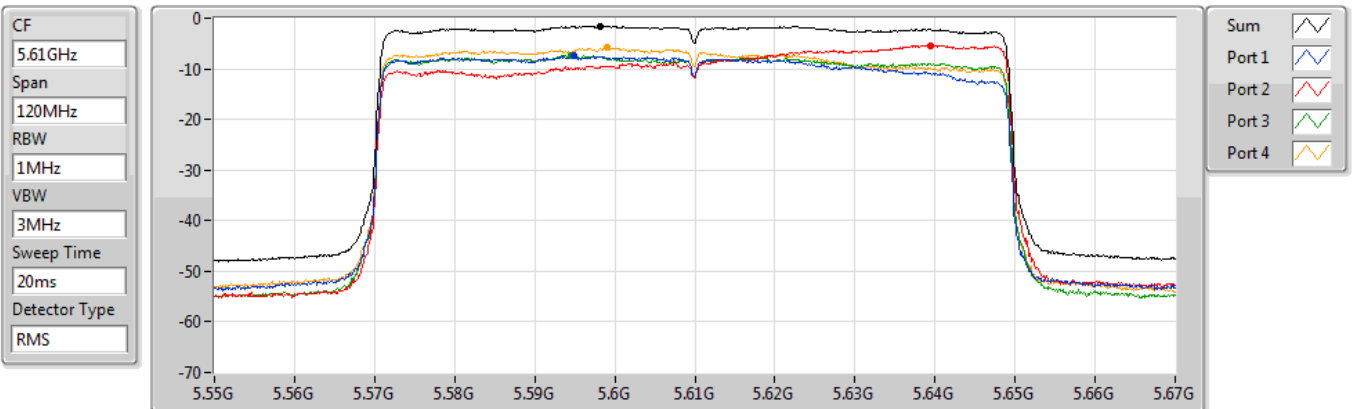

802.11ax HEW80-BF_Nss1,(MCS0)_4TX

PSD

5610MHz

07/01/2021

Sum	PD	Port 1	Port 2	Port 3	Port 4
(dBm/RBW)	(dBm/RBW)	(dBm/RBW)	(dBm/RBW)	(dBm/RBW)	(dBm/RBW)
-1.56	-1.56	-7.32	-5.38	-7.36	-5.86