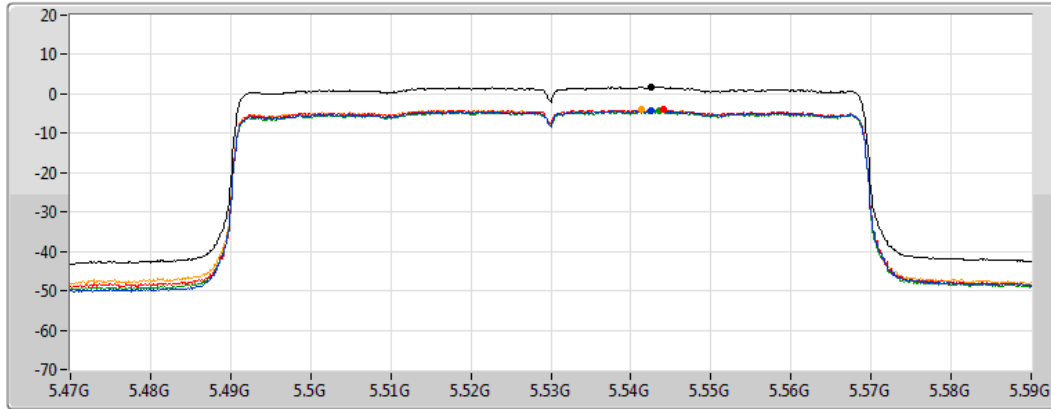

802.11ax HEW80_Nss1,(MCS0)_4TX

PSD

5530MHz

30/12/2020

CF
5.53GHz
Span
120MHz
RBW
1MHz
VBW
3MHz
Sweep Time
20ms
Detector Type
RMS

Sum ☒
Port 1 ☒
Port 2 ☒
Port 3 ☒
Port 4 ☒

Sum	PD	Port 1	Port 2	Port 3	Port 4
(dBm/RBW)	(dBm/RBW)	(dBm/RBW)	(dBm/RBW)	(dBm/RBW)	(dBm/RBW)
1.80	1.80	-4.23	-3.97	-4.40	-4.01