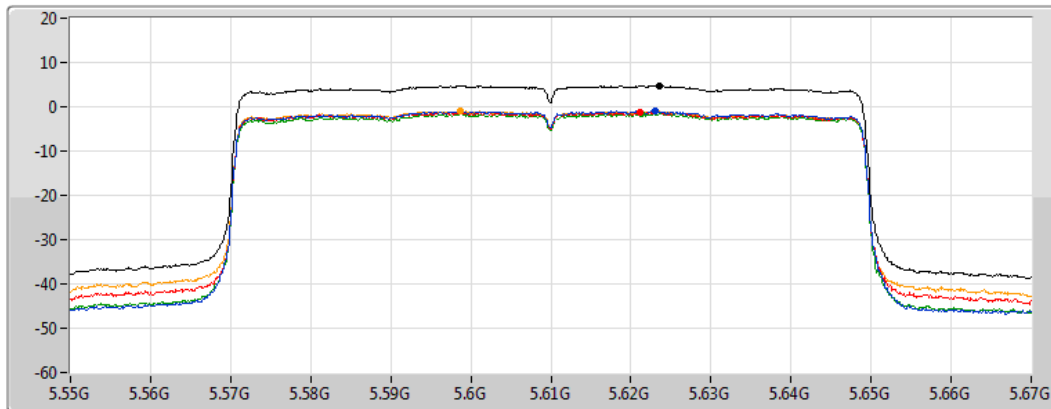

802.11ax HEW80_Nss1,(MCS0)_4TX

PSD

5610MHz

30/12/2020

CF
5.61GHz
Span
120MHz
RBW
1MHz
VBW
3MHz
Sweep Time
20ms
Detector Type
RMS

Sum ☒
Port 1 ☒
Port 2 ☒
Port 3 ☒
Port 4 ☒

Sum	PD	Port 1	Port 2	Port 3	Port 4
(dBm/RBW)	(dBm/RBW)	(dBm/RBW)	(dBm/RBW)	(dBm/RBW)	(dBm/RBW)
4.75	4.75	-0.98	-1.17	-1.55	-0.97