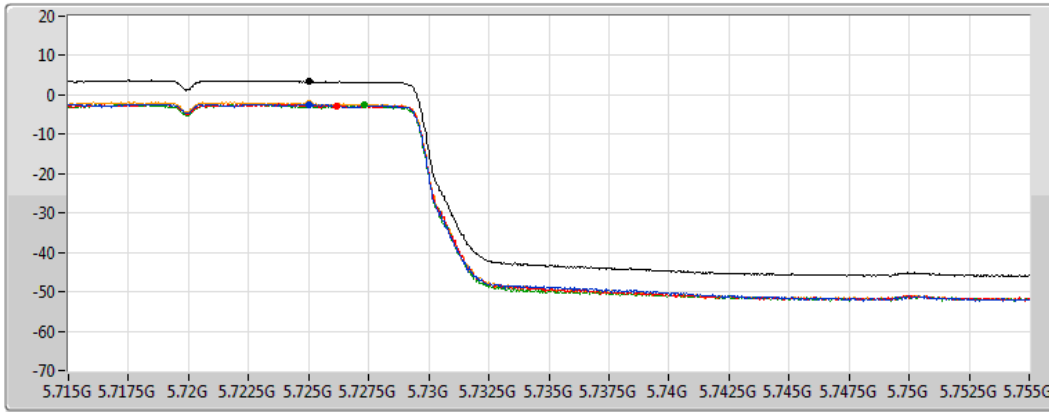

PSD

30/12/2020

CF
5.735GHz

Span
40MHz

RBW
500kHz

VBW
3MHz

Sweep Time
20ms

Detector Type
RMS