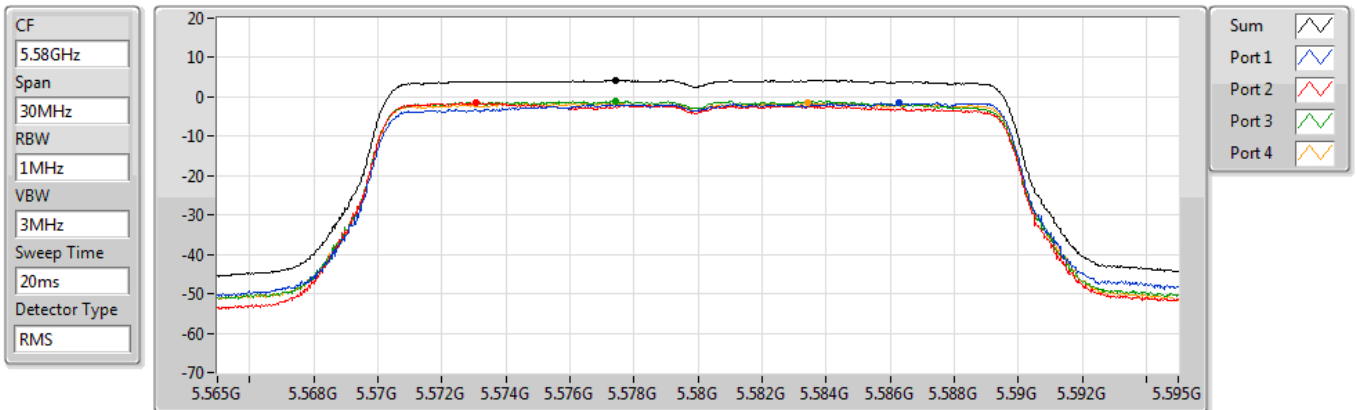

802.11ax HEW20-BF_Nss1,(MCS0)_4TX

PSD

5580MHz

06/01/2021

Sum	PD	Port 1	Port 2	Port 3	Port 4
(dBm/RBW)	(dBm/RBW)	(dBm/RBW)	(dBm/RBW)	(dBm/RBW)	(dBm/RBW)
4.18	4.18	-1.51	-1.45	-1.06	-1.56