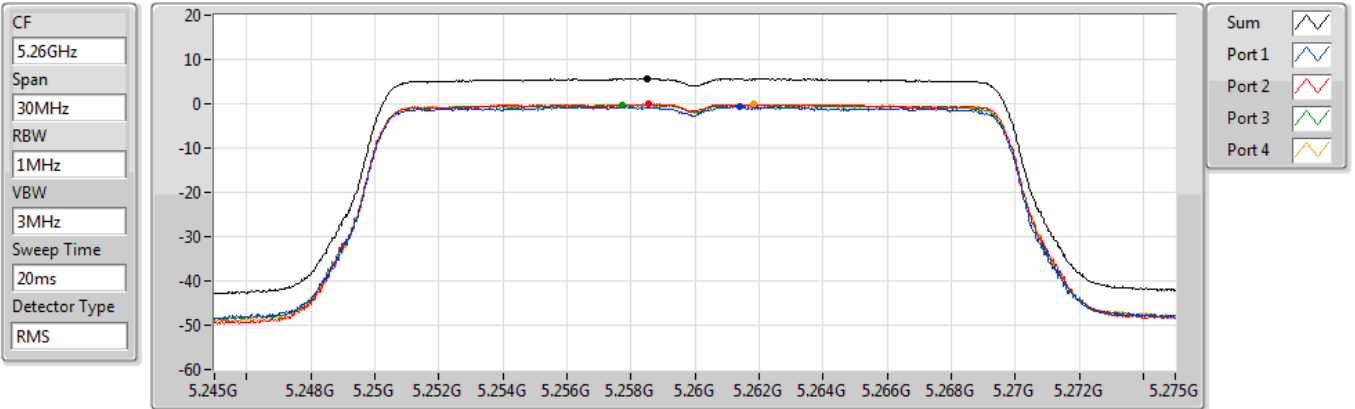

PSD

5570MHz

30/12/2020

Sum	PD	Port 1	Port 2	Port 3	Port 4
(dBm/RBW)	(dBm/RBW)	(dBm/RBW)	(dBm/RBW)	(dBm/RBW)	(dBm/RBW)
-3.22	-3.22	-9.46	-9.02	-9.16	-8.39

802.11ax HEW20_Nss1,(MCS0)_4TX

PSD

5260MHz

30/12/2020