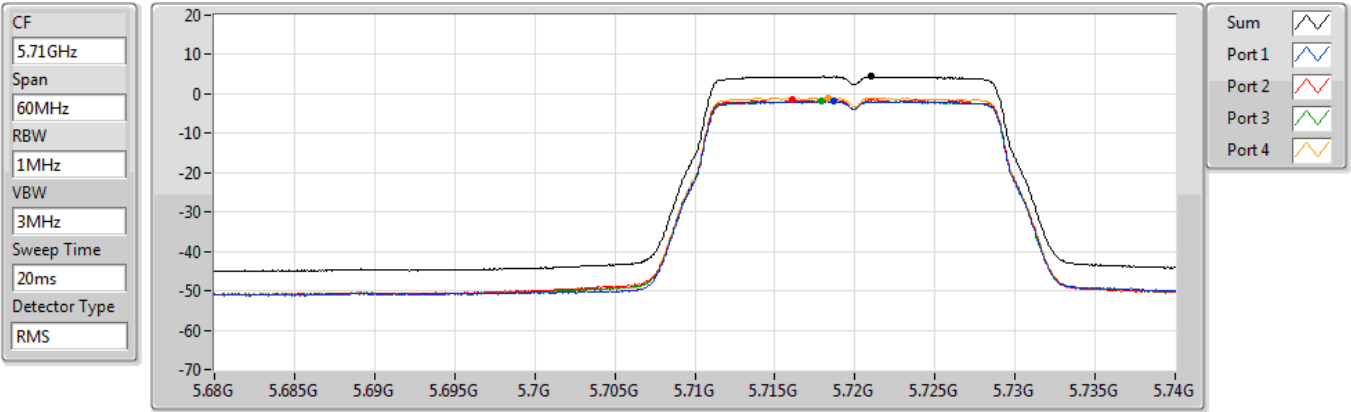

802.11n HT20_Nss1,(MCS0)_4TX

PSD

5720MHz Straddle 5.47-5.725GHz

29/12/2020

Sum	PD	Port 1	Port 2	Port 3	Port 4
(dBm/RBW)	(dBm/RBW)	(dBm/RBW)	(dBm/RBW)	(dBm/RBW)	(dBm/RBW)
4.40	4.40	-1.79	-1.51	-1.73	-1.00