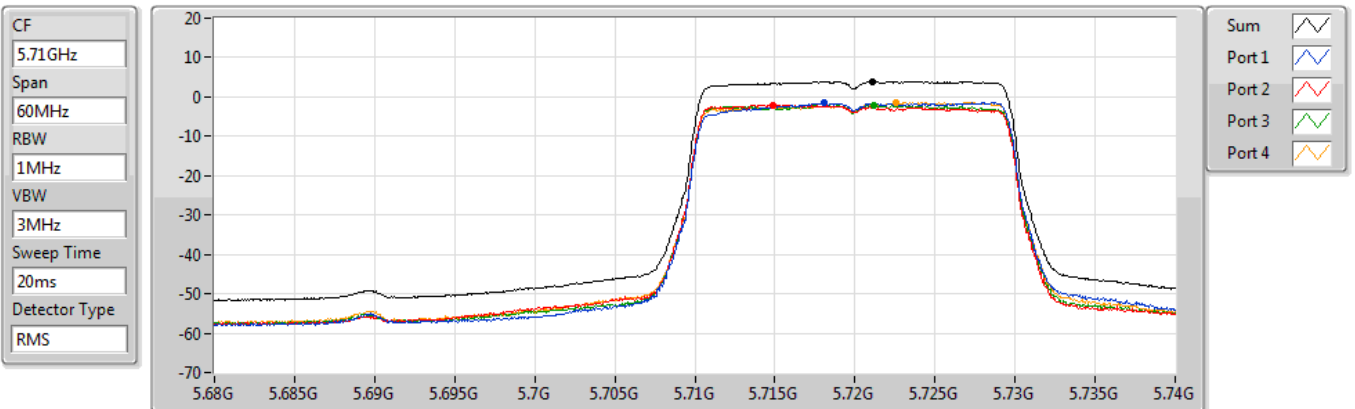

802.11ax HEW20-BF_Nss1,(MCS0)_4TX

PSD

5720MHz Straddle 5.47-5.725GHz

06/01/2021

Sum	PD	Port 1	Port 2	Port 3	Port 4
(dBm/RBW)	(dBm/RBW)	(dBm/RBW)	(dBm/RBW)	(dBm/RBW)	(dBm/RBW)
3.88	3.88	-1.61	-2.04	-2.08	-1.42