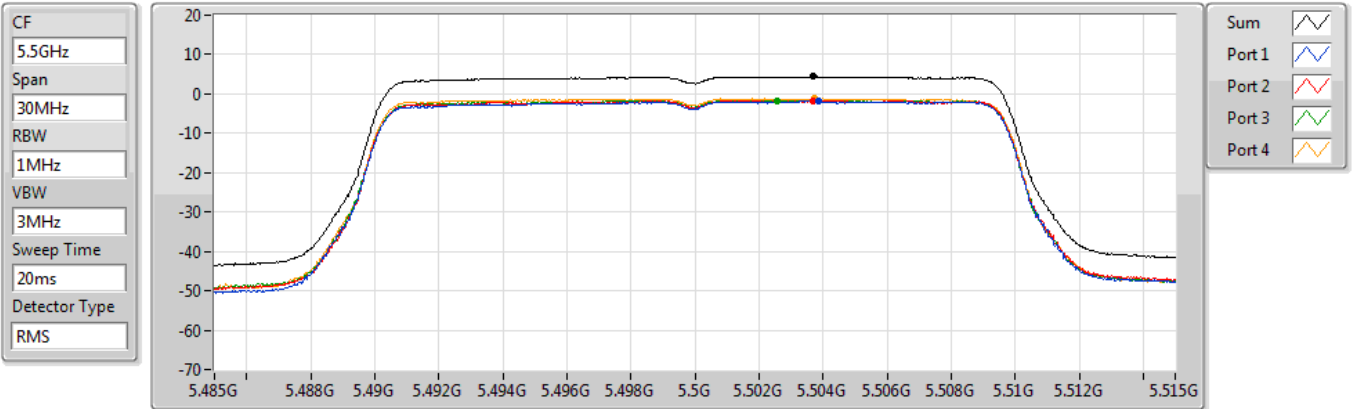

802.11ax HEW20_Nss1,(MCS0)_4TX

PSD

5500MHz

29/12/2020

Sum	PD	Port 1	Port 2	Port 3	Port 4
(dBm/RBW)	(dBm/RBW)	(dBm/RBW)	(dBm/RBW)	(dBm/RBW)	(dBm/RBW)
4.36	4.36	-1.91	-1.66	-1.66	-1.22