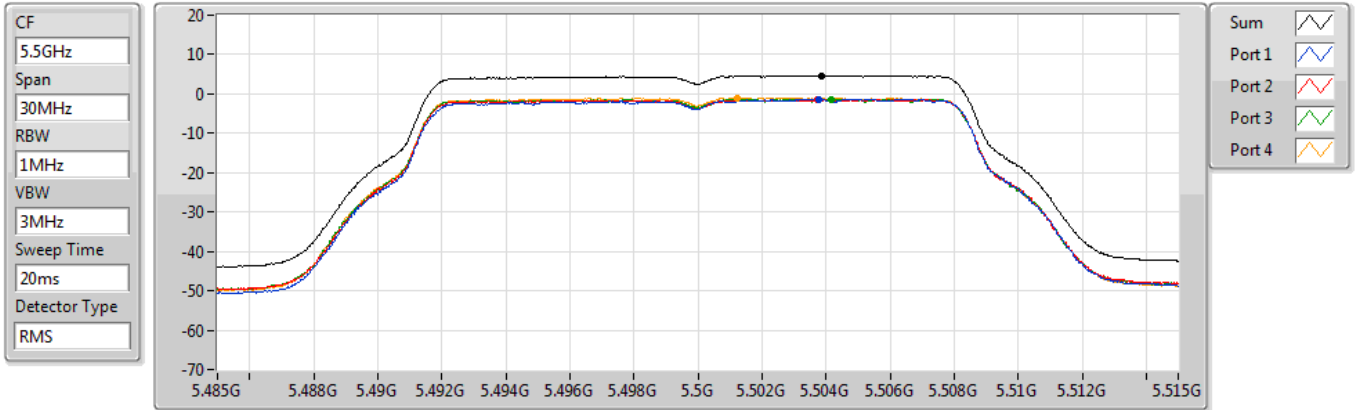

802.11a_Nss1,(6Mbps)_4TX

PSD

5500MHz

29/12/2020