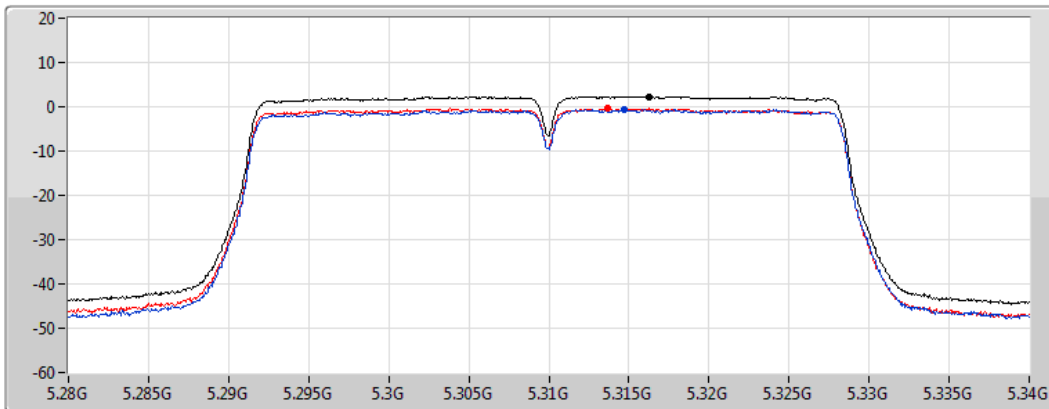

802.11n HT40_Nss1,(MCS0)_2TX

PSD

5310MHz

04/01/2021

CF
5.31GHz

Span
60MHz

RBW
1MHz

VBW
3MHz

Sweep Time
20ms

Detector Type
RMS

Sum

Port 1

Port 2

Sum	PD	Port 1	Port 2
(dBm/RBW)	(dBm/RBW)	(dBm/RBW)	(dBm/RBW)
2.34	2.34	-0.63	-0.44