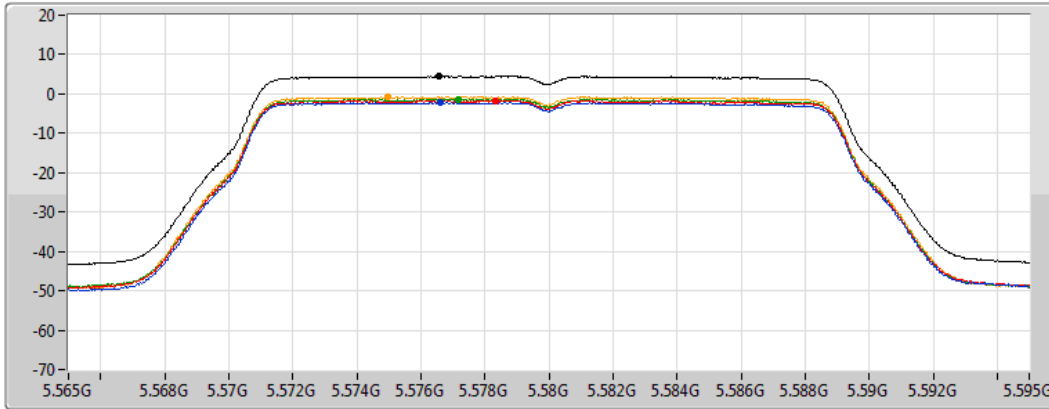

802.11ac VHT20_Nss1,(MCS0)_4TX

PSD

5580MHz

29/12/2020

CF
5.58GHz
Span
30MHz
RBW
1MHz
VBW
3MHz
Sweep Time
20ms
Detector Type
RMS

Sum
Port 1
Port 2
Port 3
Port 4

Sum	PD	Port 1	Port 2	Port 3	Port 4
(dBm/RBW)	(dBm/RBW)	(dBm/RBW)	(dBm/RBW)	(dBm/RBW)	(dBm/RBW)
4.42	4.42	-2.20	-1.71	-1.42	-0.82