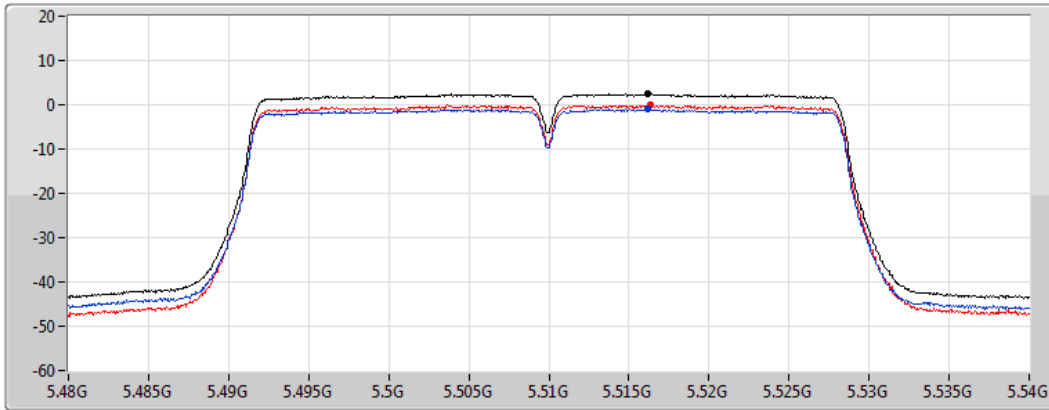

Sum
Port 1
Port 2

Sum	PD	Port 1	Port 2
(dBm/RBW)	(dBm/RBW)	(dBm/RBW)	(dBm/RBW)
2.38	2.38	-0.73	-0.37

802.11ac VHT40_Nss1,(MCS0)_2TX

PSD

5510MHz

04/01/2021

CF
5.51GHz
Span
60MHz
RBW
1MHz
VBW
3MHz
Sweep Time
20ms
Detector Type
RMS