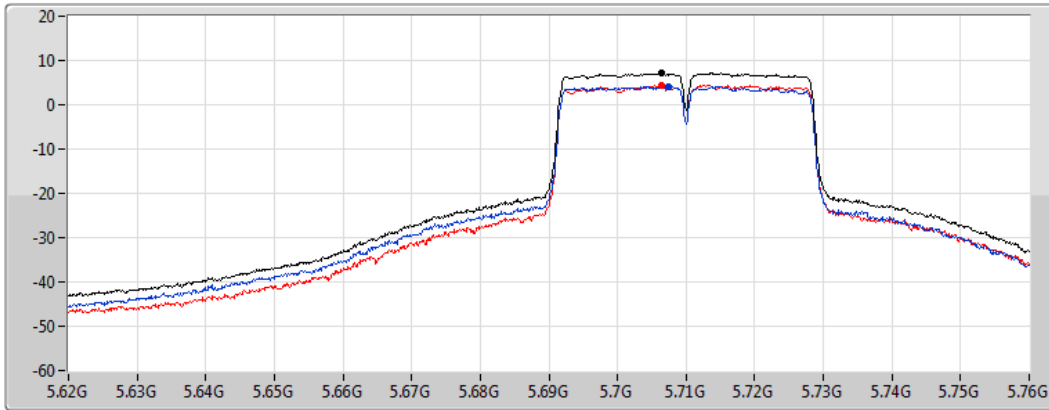

Sum

Port 1

Port 2

Sum	PD	Port 1	Port 2
(dBm/RBW)	(dBm/RBW)	(dBm/RBW)	(dBm/RBW)
7.24	7.24	4.18	4.43