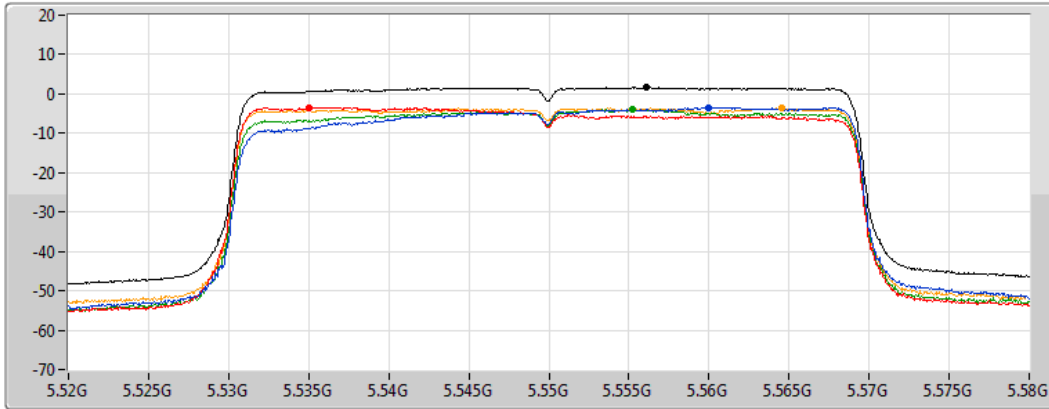

802.11ax HEW40-BF_Nss1,(MCS0)_4TX

PSD

5550MHz

06/01/2021

CF
5.55GHz
Span
60MHz
RBW
1MHz
VBW
3MHz
Sweep Time
20ms
Detector Type
RMS

Sum
Port 1
Port 2
Port 3
Port 4

Sum	PD	Port 1	Port 2	Port 3	Port 4
(dBm/RBW)	(dBm/RBW)	(dBm/RBW)	(dBm/RBW)	(dBm/RBW)	(dBm/RBW)
1.61	1.61	-3.40	-3.38	-4.01	-3.63