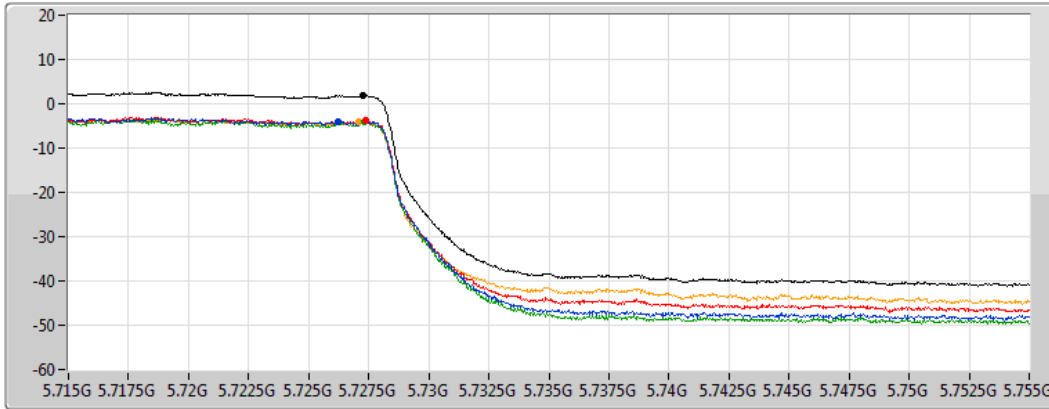

802.11ac VHT80_Nss1,(MCS0)_4TX
5690MHz Straddle 5.725-5.85GHz

PSD

30/12/2020

CF
5.735GHz

Span
40MHz

RBW
500kHz

VBW
3MHz

Sweep Time
20ms

Detector Type
RMS

Sum

Port 1

Port 2

Port 3

Port 4

Sum	PD	Port 1	Port 2	Port 3	Port 4
(dBm/RBW)	(dBm/RBW)	(dBm/RBW)	(dBm/RBW)	(dBm/RBW)	(dBm/RBW)
1.86	1.86	-4.01	-3.79	-4.17	-4.17