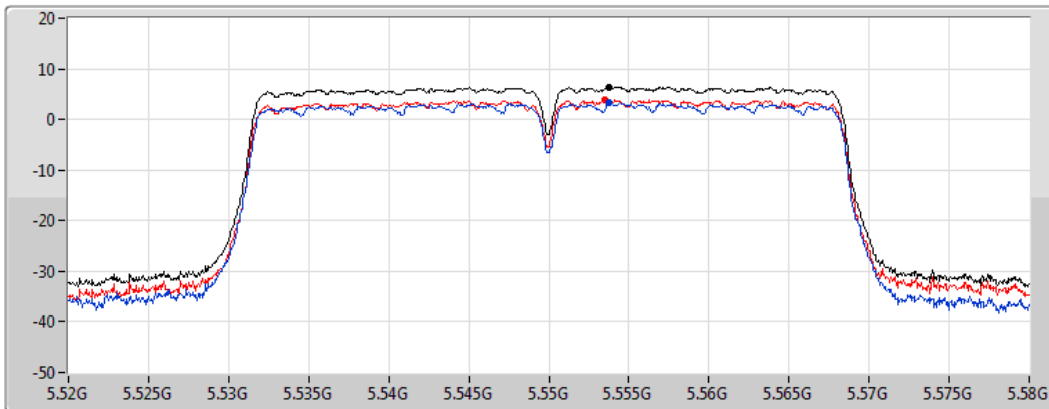

802.11n HT40_Nss1,(MCS0)_2TX

PSD

5550MHz

04/01/2021

CF
5.55GHz
Span
60MHz
RBW
1MHz
VBW
3MHz
Sweep Time
20ms
Detector Type
RMS

Sum
Port 1
Port 2

Sum	PD	Port 1	Port 2
(dBm/RBW)	(dBm/RBW)	(dBm/RBW)	(dBm/RBW)
6.46	6.46	3.23	3.94