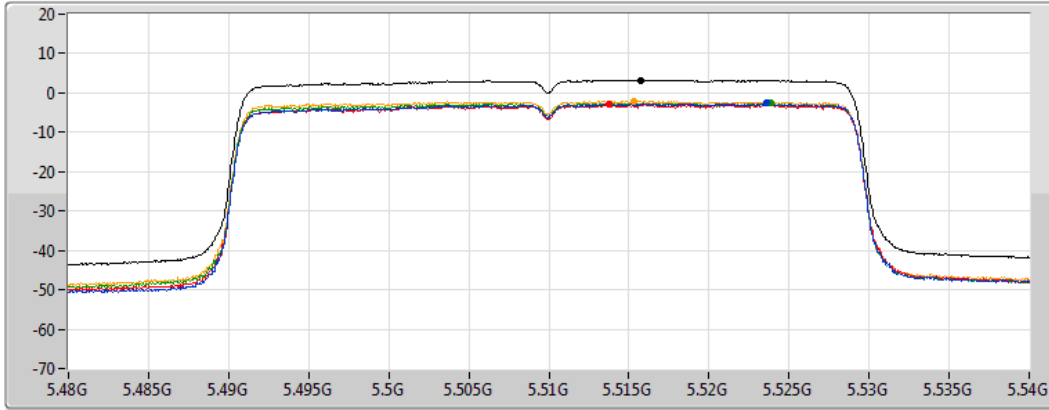

29/12/2020

CF
5.51GHz

Span
60MHz

RBW
1MHz

VBW
3MHz

Sweep Time
20ms

Detector Type
RMS

Sum 