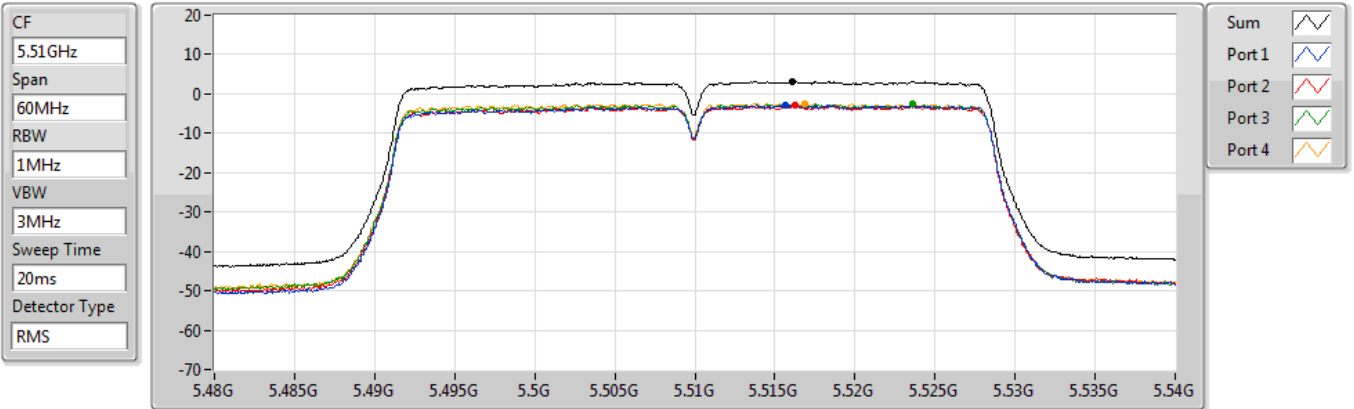

802.11n HT40_Nss1,(MCS0)_4TX

PSD

5510MHz

29/12/2020

Sum	PD	Port 1	Port 2	Port 3	Port 4
(dBm/RBW)	(dBm/RBW)	(dBm/RBW)	(dBm/RBW)	(dBm/RBW)	(dBm/RBW)
3.13	3.13	-2.75	-2.96	-2.56	-2.39