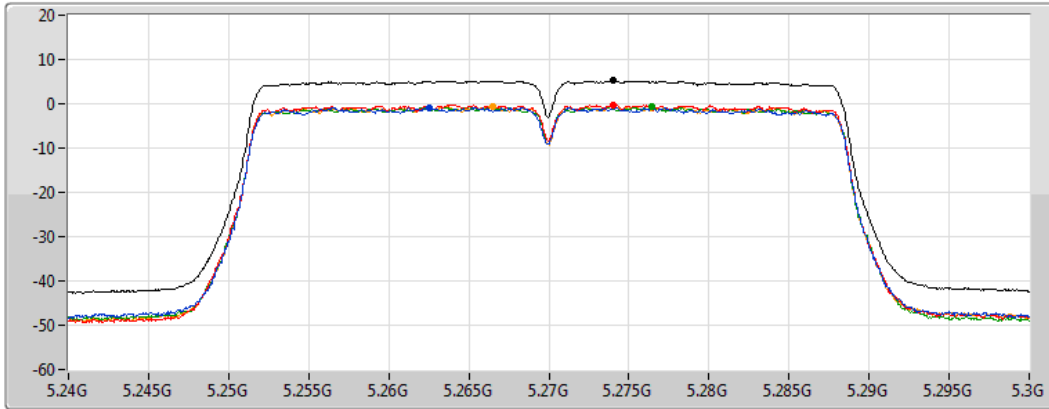

30/12/2020

Sum	PD	Port 1	Port 2	Port 3	Port 4
(dBm/RBW)	(dBm/RBW)	(dBm/RBW)	(dBm/RBW)	(dBm/RBW)	(dBm/RBW)
2.83	2.83	-3.01	-3.31	-2.93	-2.66

802.11n HT40_Nss1,(MCS0)_4TX

PSD

5270MHz

30/12/2020

CF
5.27GHz
Span
60MHz
RBW
1MHz
VBW
3MHz
Sweep Time
20ms
Detector Type
RMS