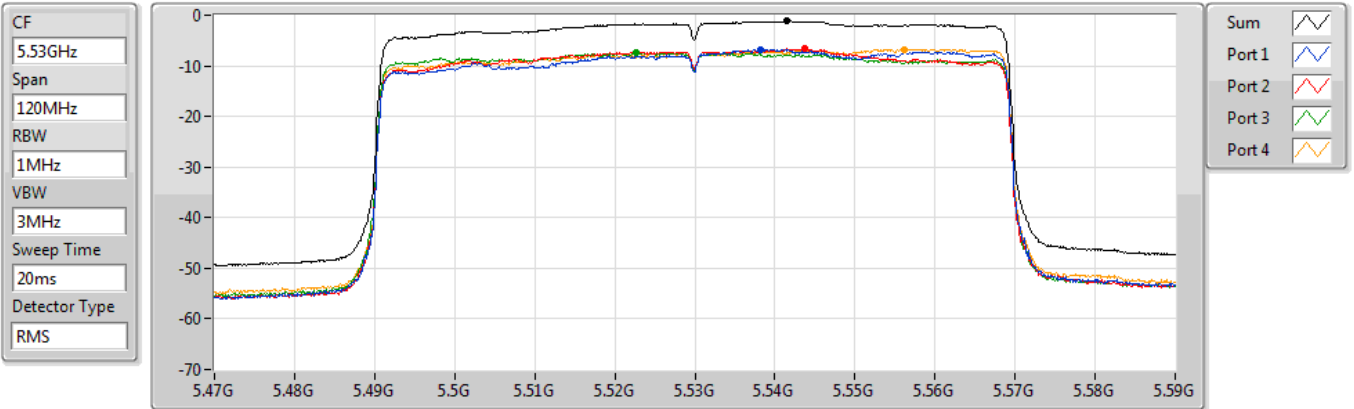

802.11ax HEW80-BF_Nss1,(MCS0)_4TX

PSD

5530MHz

07/01/2021

Sum	PD	Port 1	Port 2	Port 3	Port 4
(dBm/RBW)	(dBm/RBW)	(dBm/RBW)	(dBm/RBW)	(dBm/RBW)	(dBm/RBW)
-1.21	-1.21	-6.84	-6.66	-7.36	-6.71