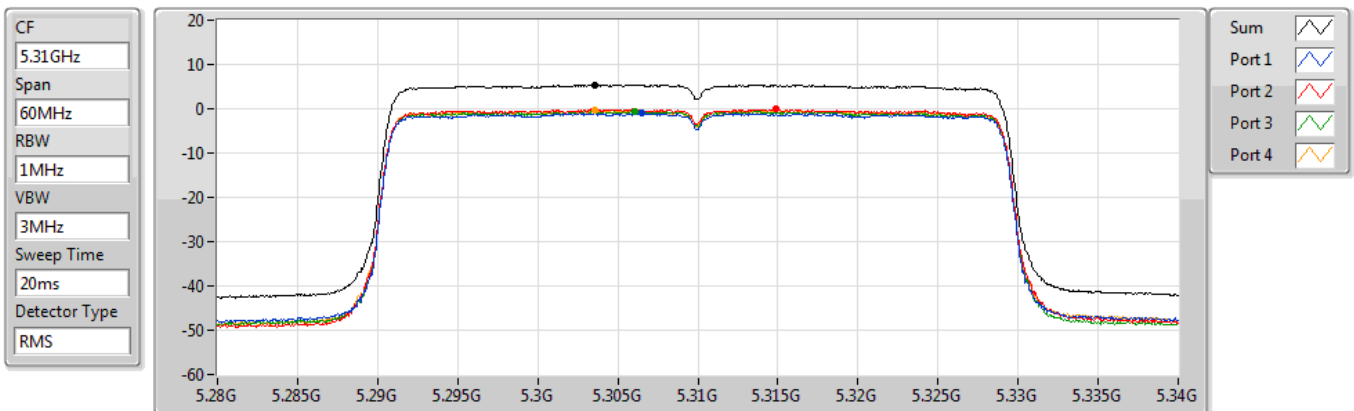

5270MHz

30/12/2020

Sum	PD	Port 1	Port 2	Port 3	Port 4
(dBm/RBW)	(dBm/RBW)	(dBm/RBW)	(dBm/RBW)	(dBm/RBW)	(dBm/RBW)
5.62	5.62	-0.60	-0.00	-0.33	-0.24

802.11ax HEW40_Nss1,(MCS0)_4TX

PSD

5310MHz

30/12/2020

Sum	PD	Port 1	Port 2	Port 3	Port 4
(dBm/RBW)	(dBm/RBW)	(dBm/RBW)	(dBm/RBW)	(dBm/RBW)	(dBm/RBW)
5.44	5.44	-1.05	-0.04	-0.58	-0.38