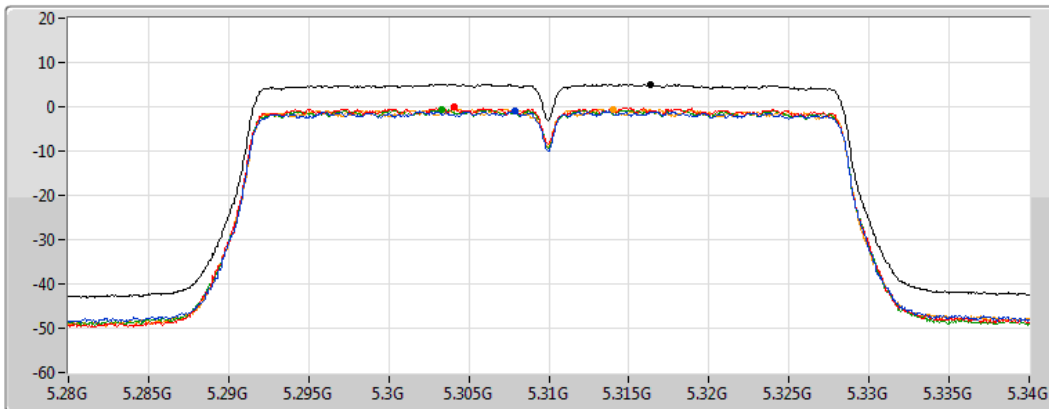

802.11n HT40_Nss1,(MCS0)_4TX

PSD

5310MHz

30/12/2020

CF
5.31GHz
Span
60MHz
RBW
1MHz
VBW
3MHz
Sweep Time
20ms
Detector Type
RMS

Sum ☒
Port 1 ☒
Port 2 ☒
Port 3 ☒
Port 4 ☒

Sum	PD	Port 1	Port 2	Port 3	Port 4
(dBm/RBW)	(dBm/RBW)	(dBm/RBW)	(dBm/RBW)	(dBm/RBW)	(dBm/RBW)
5.09	5.09	-1.03	-0.09	-0.59	-0.62