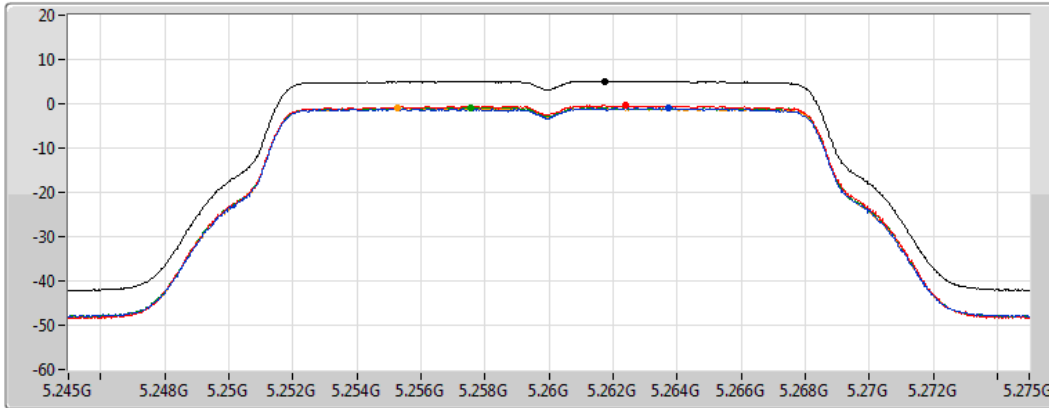

802.11a_Nss1,(6Mbps)_4TX

PSD

5260MHz

30/12/2020

CF
5.26GHz
Span
30MHz
RBW
1MHz
VBW
3MHz
Sweep Time
20ms
Detector Type
RMS

Sum
Port 1
Port 2
Port 3
Port 4

Sum	PD	Port 1	Port 2	Port 3	Port 4
(dBm/RBW)	(dBm/RBW)	(dBm/RBW)	(dBm/RBW)	(dBm/RBW)	(dBm/RBW)
5.10	5.10	-0.93	-0.38	-0.79	-0.95