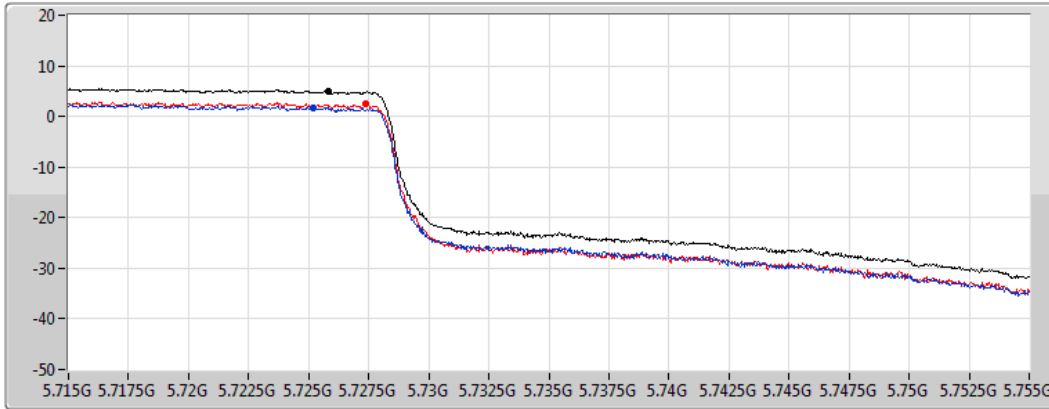

802.11n HT40_Nss1,(MCS0)_2TX

5710MHz Straddle 5.725-5.85GHz

PSD

04/01/2021

CF
5.735GHz

Span
40MHz

RBW
500kHz

VBW
3MHz

Sweep Time
20ms

Detector Type
RMS

Sum

Port 1

Port 2

Sum	PD	Port 1	Port 2
(dBm/RBW)	(dBm/RBW)	(dBm/RBW)	(dBm/RBW)
4.96	4.96	1.75	2.37