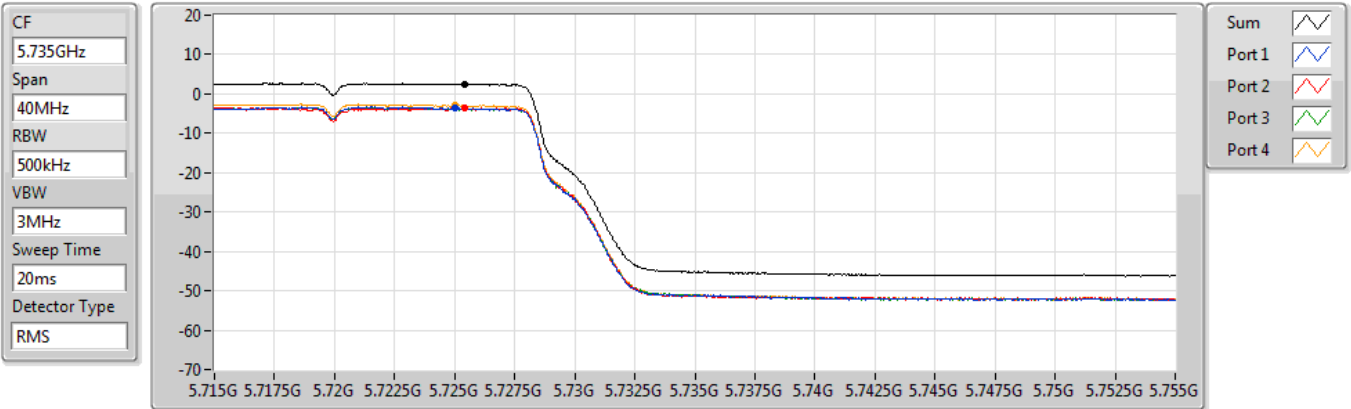

802.11a_Nss1,(6Mbps)_4TX

PSD

5720MHz Straddle 5.725-5.85GHz

29/12/2020

Sum	PD	Port 1	Port 2	Port 3	Port 4
(dBm/RBW)	(dBm/RBW)	(dBm/RBW)	(dBm/RBW)	(dBm/RBW)	(dBm/RBW)
2.47	2.47	-3.71	-3.62	-3.68	-2.89

802.11n HT20_Nss1,(MCS0)_4TX

PSD