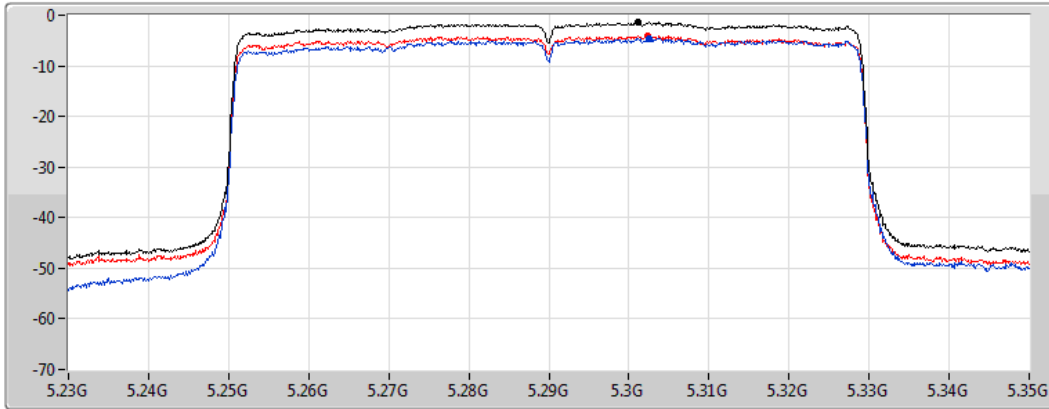

802.11ax HEW80_Nss1,(MCS0)_2TX

PSD

5290MHz

04/01/2021

CF
5.29GHz
Span
120MHz
RBW
1MHz
VBW
3MHz
Sweep Time
20ms
Detector Type
RMS

Sum
Port 1
Port 2

Sum	PD	Port 1	Port 2
(dBm/RBW)	(dBm/RBW)	(dBm/RBW)	(dBm/RBW)
-1.37	-1.37	-4.64	-4.12