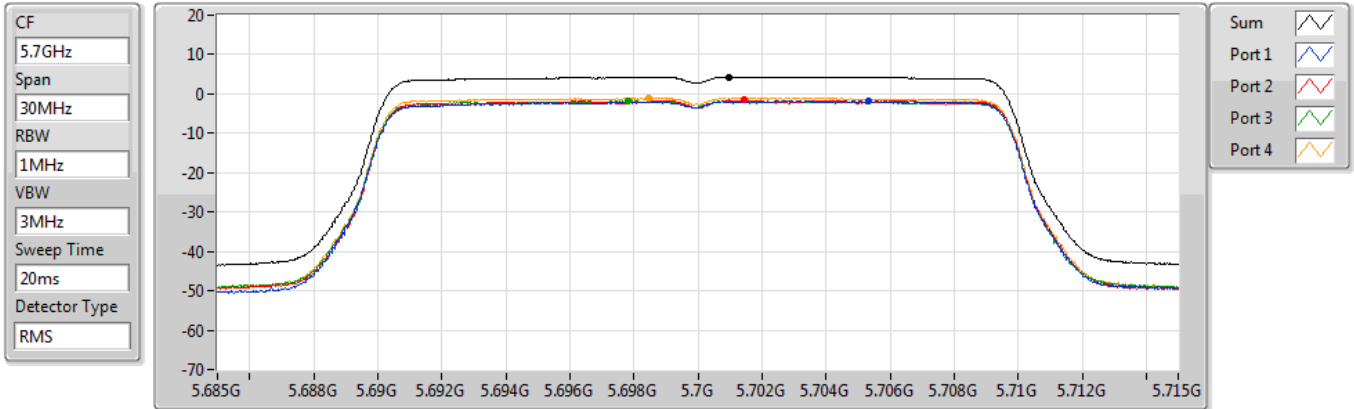

802.11ax HEW20_Nss1,(MCS0)_4TX

PSD

5700MHz

29/12/2020

Sum	PD	Port 1	Port 2	Port 3	Port 4
(dBm/RBW)	(dBm/RBW)	(dBm/RBW)	(dBm/RBW)	(dBm/RBW)	(dBm/RBW)
4.34	4.34	-1.82	-1.55	-1.85	-1.00