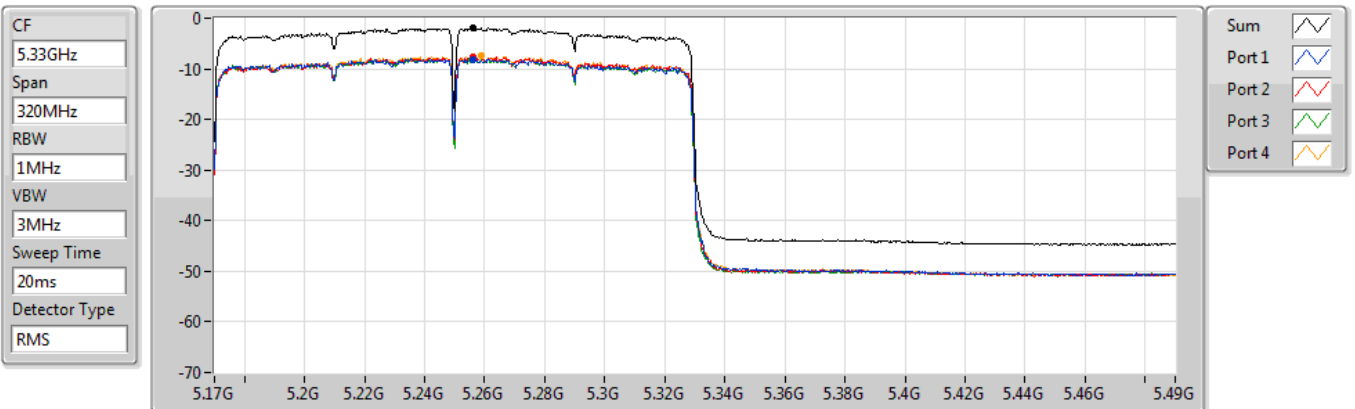

802.11ax HEW160_Nss1,(MCS0)_4TX

PSD

5250MHz Straddle 5.25-5.35GHz

30/12/2020

Sum	PD	Port 1	Port 2	Port 3	Port 4
(dBm/RBW)	(dBm/RBW)	(dBm/RBW)	(dBm/RBW)	(dBm/RBW)	(dBm/RBW)
-1.90	-1.90	-8.13	-7.56	-8.08	-7.51