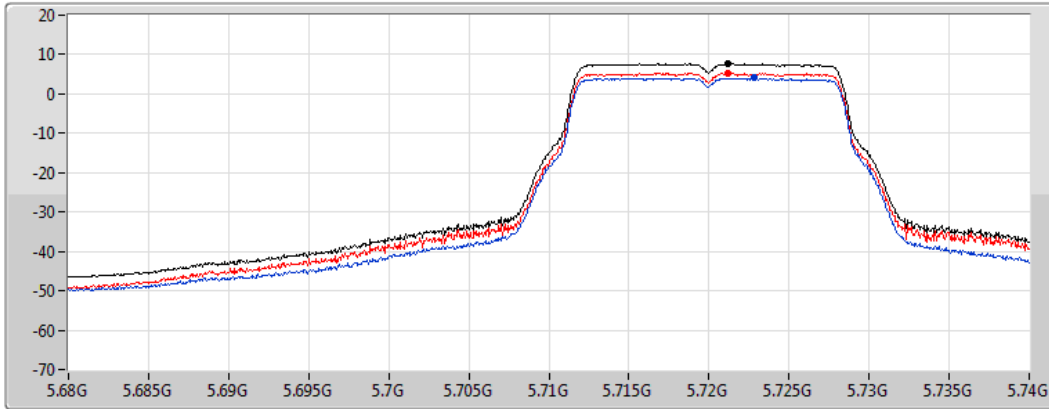

802.11a_Nss1,(6Mbps)_2TX

PSD

5720MHz Straddle 5.47-5.725GHz

04/01/2021

CF
5.71GHz
Span
60MHz
RBW
1MHz
VBW
3MHz
Sweep Time
20ms
Detector Type
RMS

Sum
Port 1
Port 2

Sum	PD	Port 1	Port 2
(dBm/RBW)	(dBm/RBW)	(dBm/RBW)	(dBm/RBW)
7.67	7.67	4.01	5.25