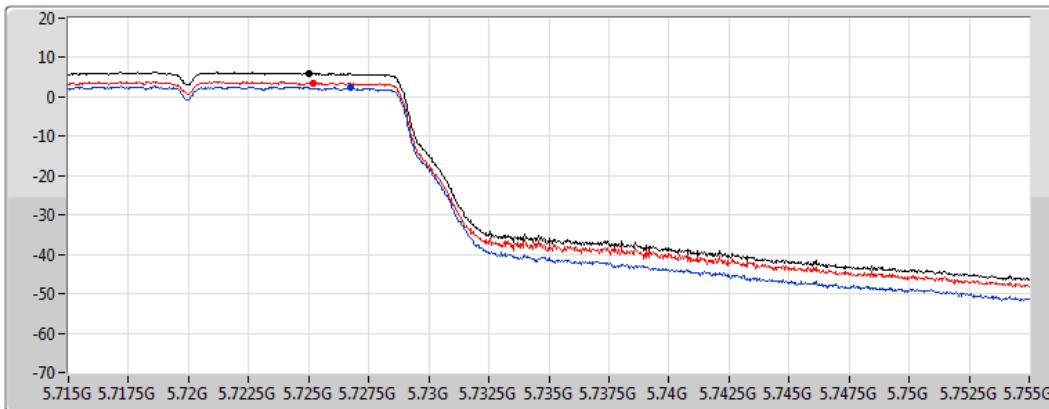

802.11n HT20_Nss1,(MCS0)_2TX

5720MHz Straddle 5.725-5.85GHz

PSD

04/01/2021

CF
5.735GHz
Span
40MHz
RBW
500kHz
VBW
3MHz
Sweep Time
20ms
Detector Type
RMS

Sum
Port 1
Port 2

Sum	PD	Port 1	Port 2
(dBm/RBW)	(dBm/RBW)	(dBm/RBW)	(dBm/RBW)
5.99	5.99	2.32	3.65