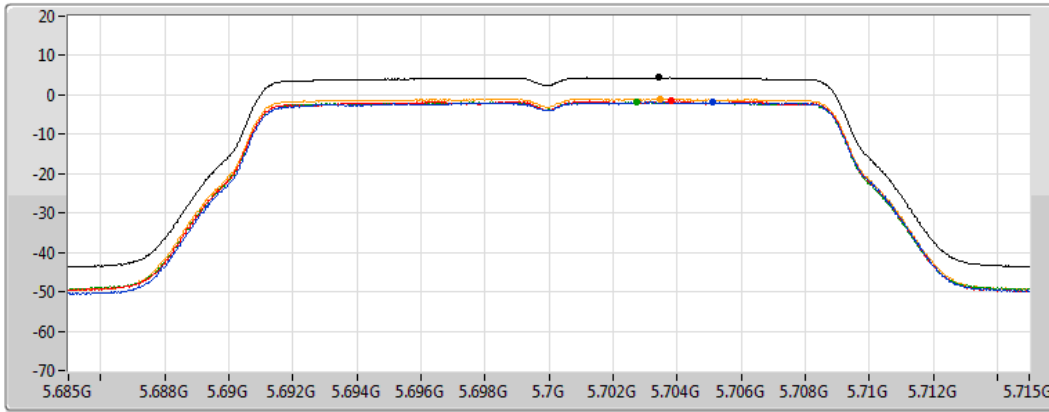

802.11ac VHT20_Nss1,(MCS0)_4TX

PSD

5700MHz

29/12/2020

CF
5.7GHz
Span
30MHz
RBW
1MHz
VBW
3MHz
Sweep Time
20ms
Detector Type
RMS

Sum
Port 1
Port 2
Port 3
Port 4

Sum	PD	Port 1	Port 2	Port 3	Port 4
(dBm/RBW)	(dBm/RBW)	(dBm/RBW)	(dBm/RBW)	(dBm/RBW)	(dBm/RBW)
4.40	4.40	-1.86	-1.51	-1.89	-0.97