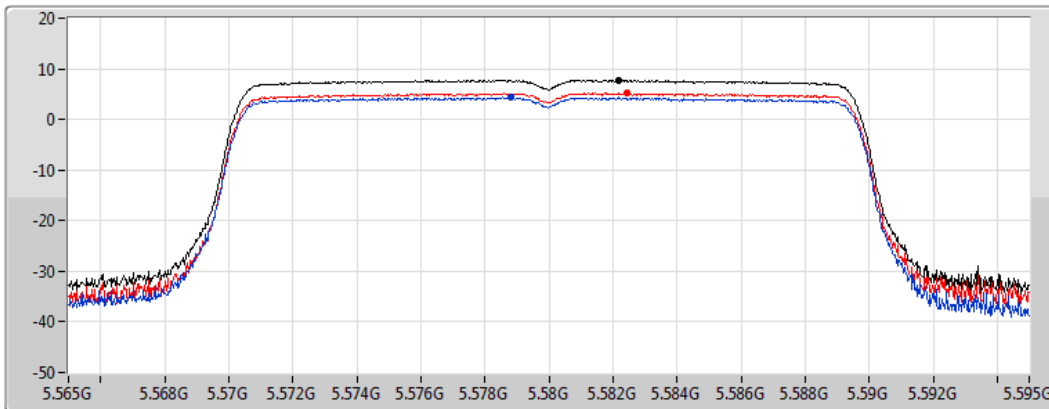

802.11ax HEW20_Nss1,(MCS0)_2TX

PSD

5580MHz

04/01/2021

CF
5.58GHz
Span
30MHz
RBW
1MHz
VBW
3MHz
Sweep Time
20ms
Detector Type
RMS

Sum
Port 1
Port 2

Sum	PD	Port 1	Port 2
(dBm/RBW)	(dBm/RBW)	(dBm/RBW)	(dBm/RBW)
7.74	7.74	4.35	5.22