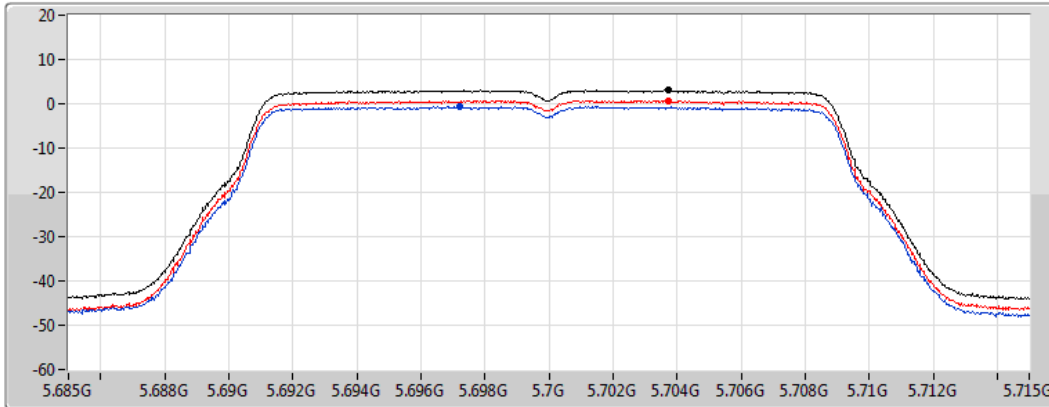

802.11ac VHT20_Nss1,(MCS0)_2TX

PSD

5700MHz

04/01/2021

CF
5.7GHz

Span
30MHz

RBW
1MHz

VBW
3MHz

Sweep Time
20ms

Detector Type
RMS

Sum

Port 1

Port 2

Sum	PD	Port 1	Port 2
(dBm/RBW)	(dBm/RBW)	(dBm/RBW)	(dBm/RBW)
3.05	3.05	-0.60	0.75