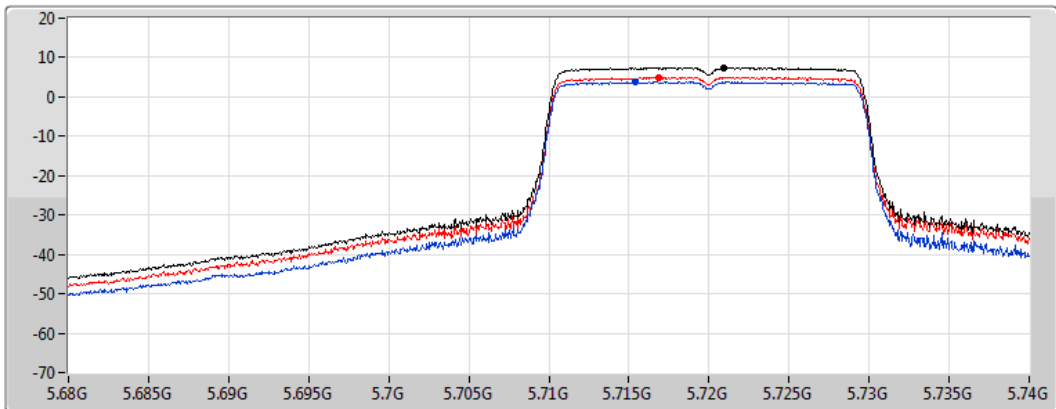

802.11ax HEW20_Nss1,(MCS0)_2TX

PSD

5720MHz Straddle 5.47-5.725GHz

04/01/2021

CF
5.71GHz

Span
60MHz

RBW
1MHz

VBW
3MHz

Sweep Time
20ms

Detector Type
RMS

Sum

Port 1

Port 2

Sum	PD	Port 1	Port 2
(dBm/RBW)	(dBm/RBW)	(dBm/RBW)	(dBm/RBW)
7.37	7.37	3.79	4.99