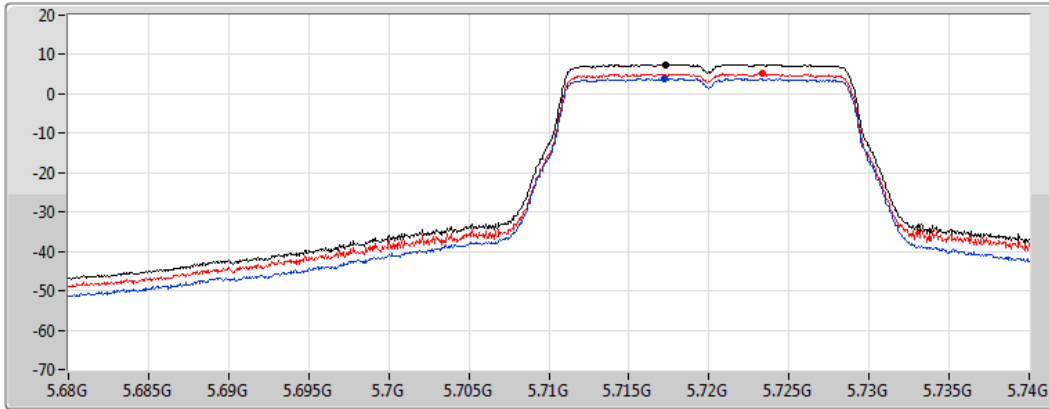

802.11n HT20_Nss1,(MCS0)_2TX

5720MHz Straddle 5.47-5.725GHz

PSD

04/01/2021

CF
5.71GHz
Span
60MHz
RBW
1MHz
VBW
3MHz
Sweep Time
20ms
Detector Type
RMS

Sum
Port 1
Port 2

Sum	PD	Port 1	Port 2
(dBm/RBW)	(dBm/RBW)	(dBm/RBW)	(dBm/RBW)
7.46	7.46	3.95	5.11