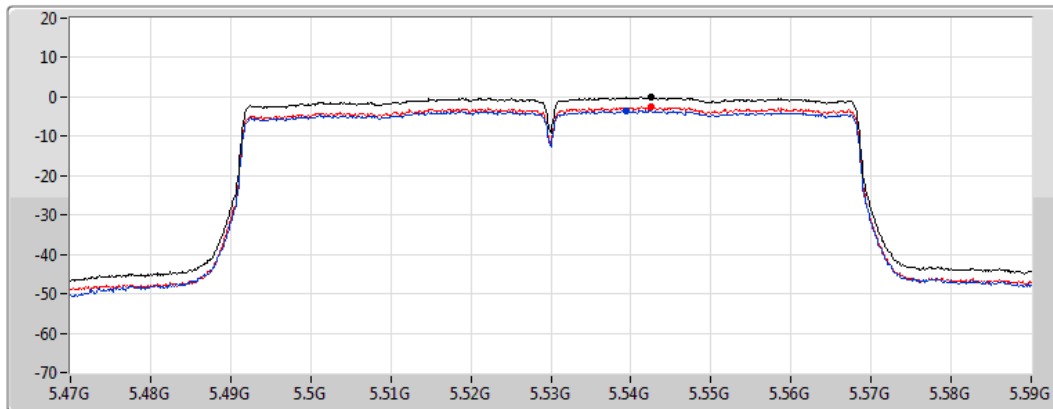

Sum 
Port 1 
Port 2 

Sum	PD	Port 1	Port 2
(dBm/RBW)	(dBm/RBW)	(dBm/RBW)	(dBm/RBW)
-1.54	-1.54	-4.77	-4.29

802.11ac VHT80_Nss1,(MCS0)_2TX

PSD

5530MHz

04/01/2021

CF
5.53GHz
Span
120MHz
RBW
1MHz
VBW
3MHz
Sweep Time
20ms
Detector Type
RMS