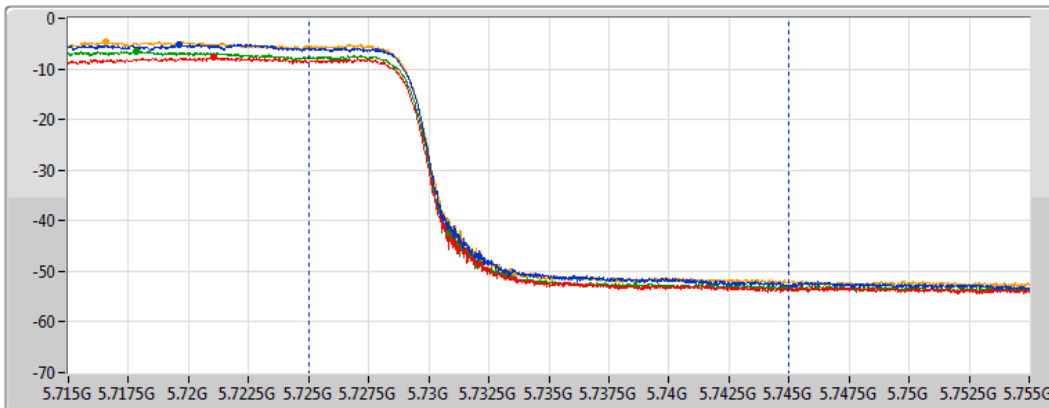

Port 1

Port 2

Port 3

Port 4

Sum= Total Power
PX=Port X

Sum(dBm)	P1(dBm)	P2(dBm)	P3(dBm)	P4(dBm)
4.70	-0.63	-2.91	-2.21	-0.12