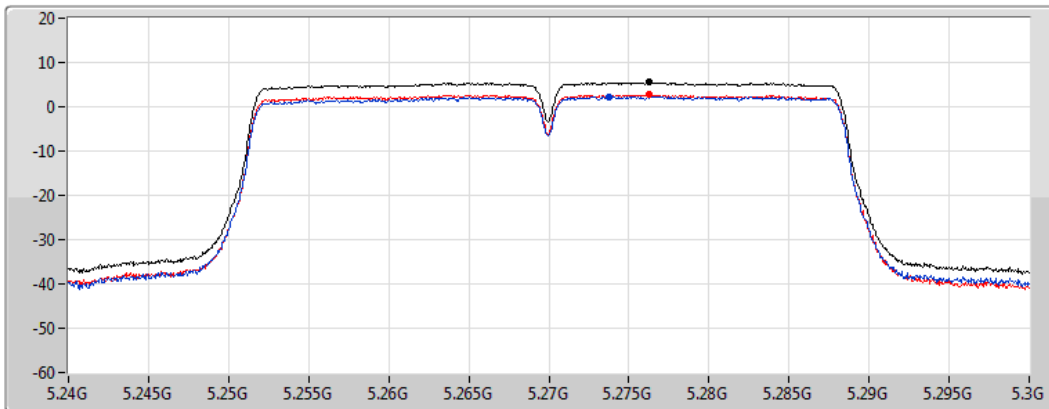

Span
60MHz

RBW
1MHz

VBW
3MHz

Sweep Time
20ms

Detector Type
RMS

Sum 

Port 1 

Port 2 