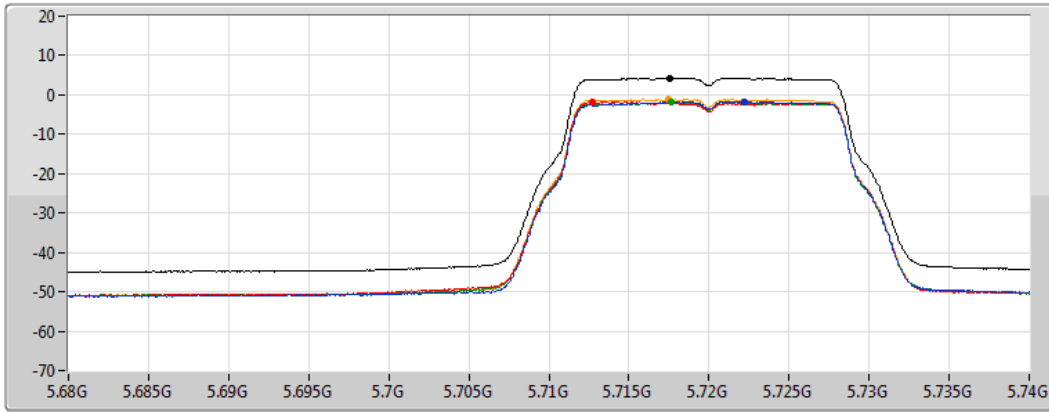

Sum

Port 1

Port 2

Port 3

Port 4

Sum	PD	Port 1	Port 2	Port 3	Port 4
(dBm/RBW)	(dBm/RBW)	(dBm/RBW)	(dBm/RBW)	(dBm/RBW)	(dBm/RBW)
4.25	4.25	-1.67	-1.81	-1.97	-1.12