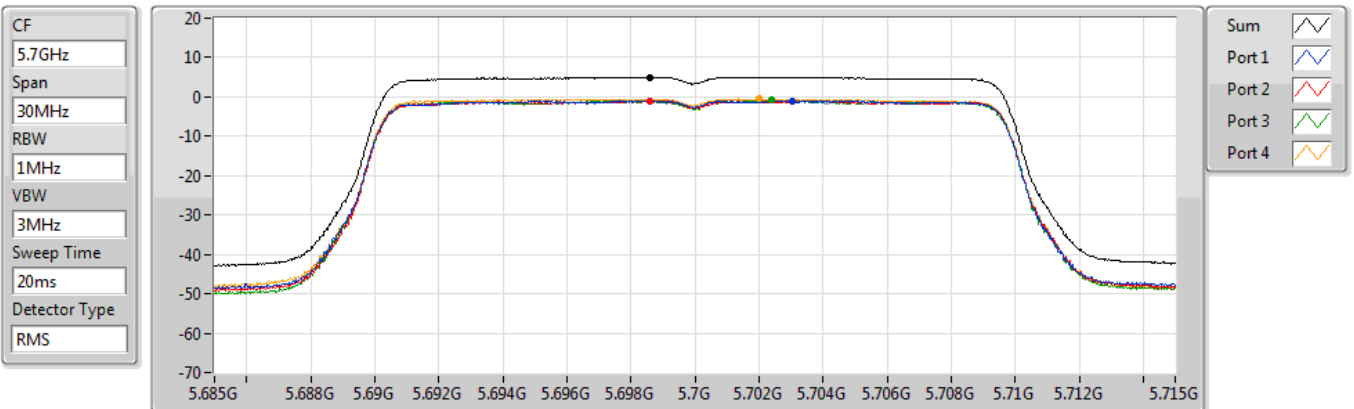

802.11ax HEW20_Nss1,(MCS0)_4TX

PSD

5700MHz

30/12/2020

Sum	PD	Port 1	Port 2	Port 3	Port 4
(dBm/RBW)	(dBm/RBW)	(dBm/RBW)	(dBm/RBW)	(dBm/RBW)	(dBm/RBW)
5.03	5.03	-0.99	-0.94	-0.88	-0.49