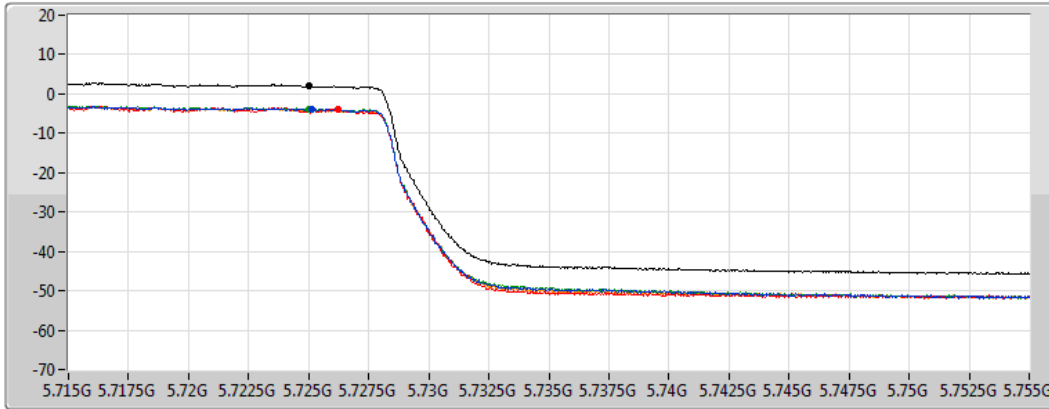

802.11ac VHT40_Nss1,(MCS0)_4TX
5710MHz Straddle 5.725-5.85GHz

PSD

29/12/2020

CF
5.735GHz

Span
40MHz

RBW
500kHz

VBW
3MHz

Sweep Time
20ms

Detector Type
RMS

Sum

Port 1

Port 2

Port 3

Port 4

Sum	PD	Port 1	Port 2	Port 3	Port 4
(dBm/RBW)	(dBm/RBW)	(dBm/RBW)	(dBm/RBW)	(dBm/RBW)	(dBm/RBW)
1.91	1.91	-3.90	-3.94	-3.84	-4.05