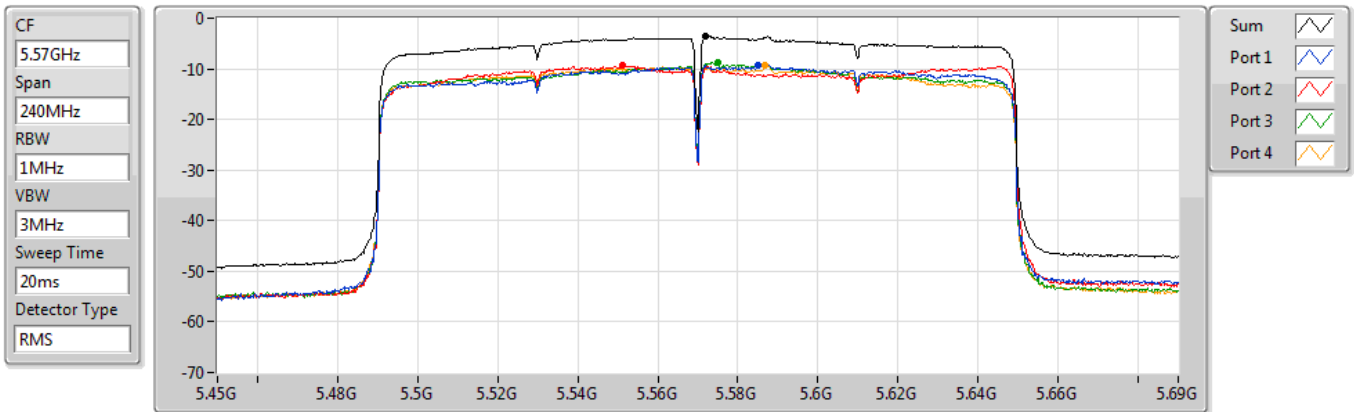

07/01/2021

Sum	PD	Port 1	Port 2	Port 3	Port 4
(dBm/RBW)	(dBm/RBW)	(dBm/RBW)	(dBm/RBW)	(dBm/RBW)	(dBm/RBW)
-3.47	-3.47	-8.43	-11.48	-9.88	-8.21

802.11ax HEW160-BF_Nss1,(MCS0)_4TX

PSD

5570MHz

07/01/2021

Sum	PD	Port 1	Port 2	Port 3	Port 4
(dBm/RBW)	(dBm/RBW)	(dBm/RBW)	(dBm/RBW)	(dBm/RBW)	(dBm/RBW)
-3.50	-3.50	-9.18	-9.31	-8.70	-9.19