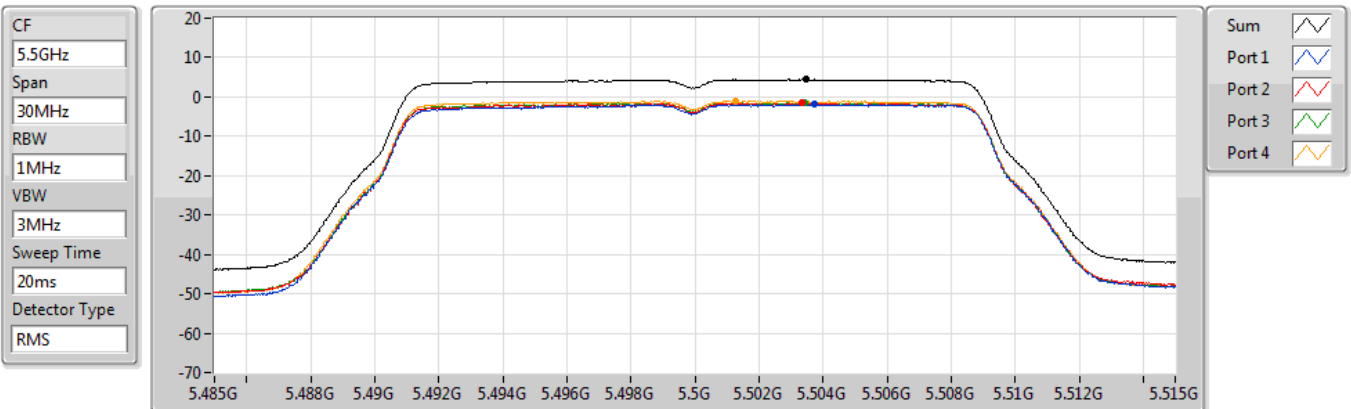

5500MHz

29/12/2020

Sum	PD	Port 1	Port 2	Port 3	Port 4
(dBm/RBW)	(dBm/RBW)	(dBm/RBW)	(dBm/RBW)	(dBm/RBW)	(dBm/RBW)
4.42	4.42	-1.86	-1.61	-1.47	-1.03