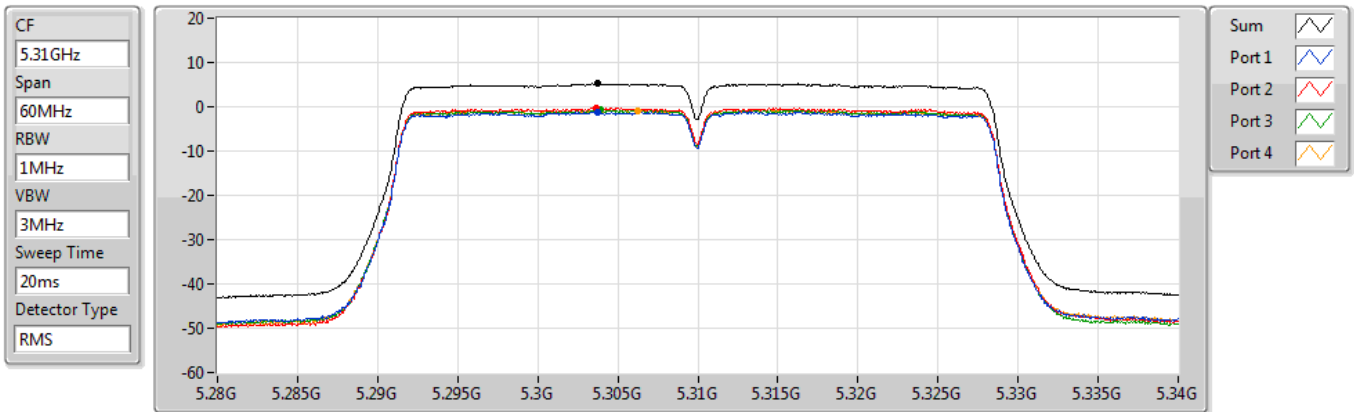

802.11ac VHT40_Nss1,(MCS0)_4TX

PSD

5310MHz

30/12/2020

Sum	PD	Port 1	Port 2	Port 3	Port 4
(dBm/RBW)	(dBm/RBW)	(dBm/RBW)	(dBm/RBW)	(dBm/RBW)	(dBm/RBW)
5.21	5.21	-1.18	-0.24	-0.67	-0.79