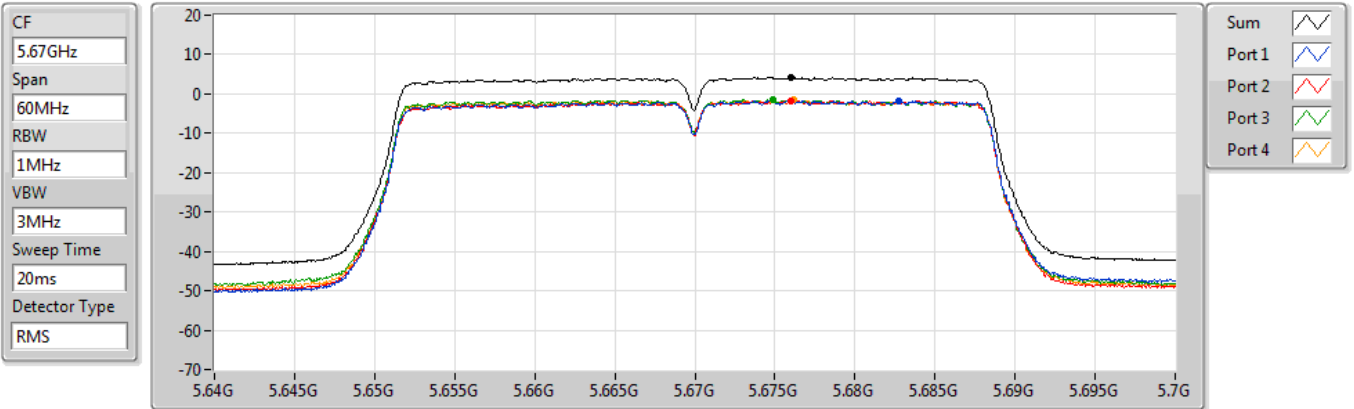

PSD

5670MHz

29/12/2020

Sum	PD	Port 1	Port 2	Port 3	Port 4
(dBm/RBW)	(dBm/RBW)	(dBm/RBW)	(dBm/RBW)	(dBm/RBW)	(dBm/RBW)
4.22	4.22	-1.82	-1.73	-1.42	-1.56

802.11n HT40_Nss1,(MCS0)_4TX

PSD

5710MHz Straddle 5.47-5.725GHz