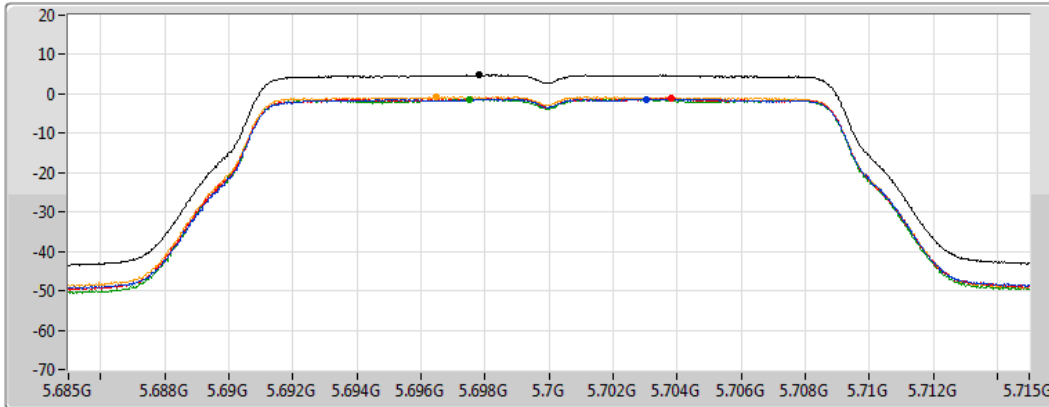

802.11ac VHT20_Nss1,(MCS0)_4TX

PSD

5700MHz

30/12/2020

CF
5.7GHz
Span
30MHz
RBW
1MHz
VBW
3MHz
Sweep Time
20ms
Detector Type
RMS

Sum
Port 1
Port 2
Port 3
Port 4

Sum	PD	Port 1	Port 2	Port 3	Port 4
(dBm/RBW)	(dBm/RBW)	(dBm/RBW)	(dBm/RBW)	(dBm/RBW)	(dBm/RBW)
4.79	4.79	-1.27	-1.01	-1.28	-0.81