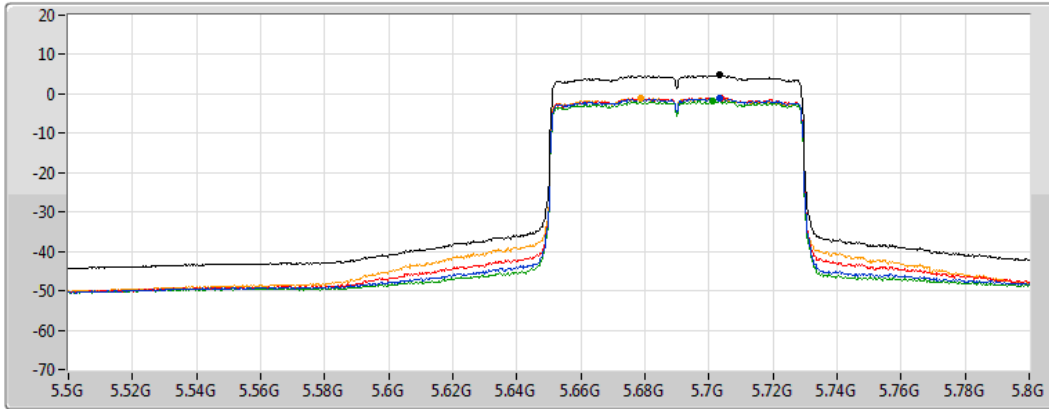

802.11ax HEW80_Nss1,(MCS0)_4TX

PSD

5690MHz Straddle 5.47-5.725GHz

30/12/2020

CF
5.65GHz

Span
300MHz

RBW
1MHz

VBW
3MHz

Sweep Time
20ms

Detector Type
RMS

Sum

Port 1

Port 2

Port 3

Port 4

Sum	PD	Port 1	Port 2	Port 3	Port 4
(dBm/RBW)	(dBm/RBW)	(dBm/RBW)	(dBm/RBW)	(dBm/RBW)	(dBm/RBW)
4.72	4.72	-1.02	-1.05	-1.69	-1.01