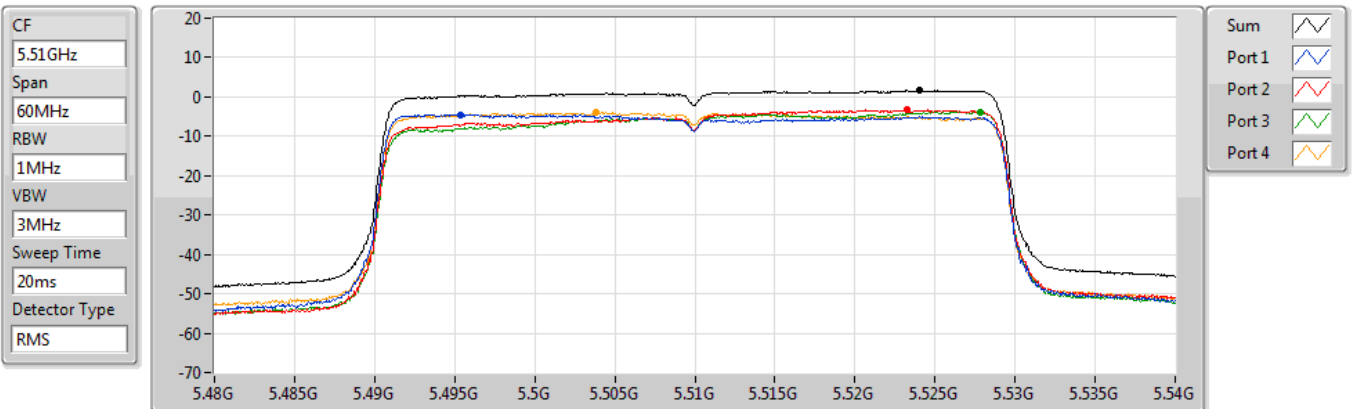

Sum	PD	Port 1	Port 2	Port 3	Port 4
(dBm/RBW)	(dBm/RBW)	(dBm/RBW)	(dBm/RBW)	(dBm/RBW)	(dBm/RBW)
2.55	2.55	-2.78	-3.81	-3.69	-3.27

802.11ax HEW40-BF_Nss1,(MCS0)_4TX

PSD

5510MHz

06/01/2021

Sum	PD	Port 1	Port 2	Port 3	Port 4
(dBm/RBW)	(dBm/RBW)	(dBm/RBW)	(dBm/RBW)	(dBm/RBW)	(dBm/RBW)
1.59	1.59	-4.45	-3.28	-3.77	-3.87