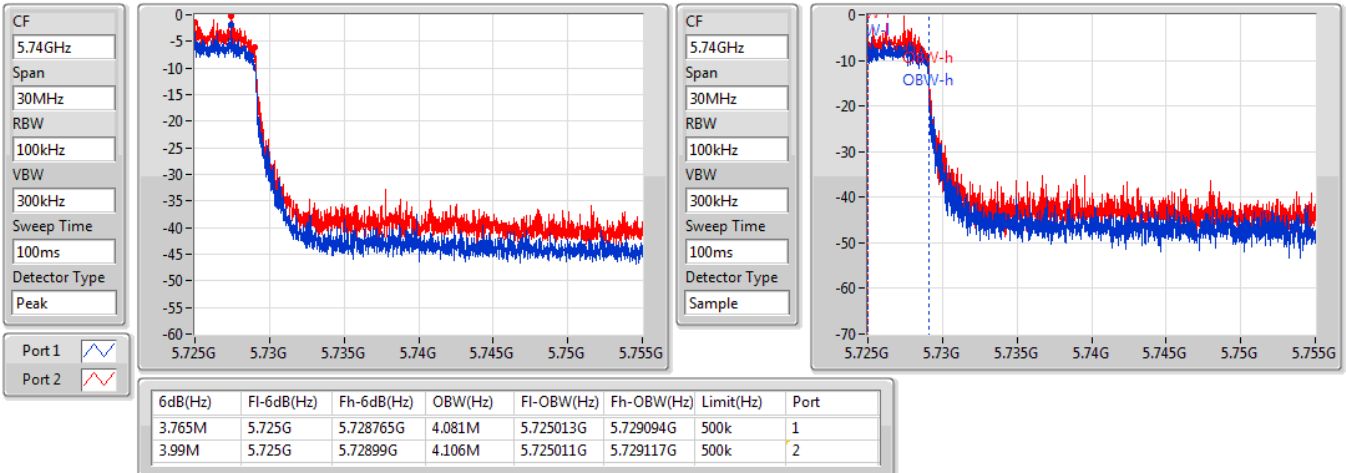

EBW

5690MHz Straddle 5.47-5.725GHz

13/01/2021

802.11ax HEW80-BF_Nss1,(MCS0)_2TX

EBW

5690MHz Straddle 5.725-5.85GHz

13/01/2021

Summary