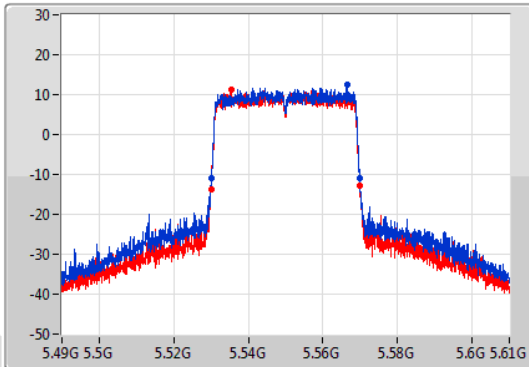

CF
5.55GHz
Span
120MHz
RBW
1MHz
VBW
3MHz
Sweep Time
100ms
Detector Type
Sample