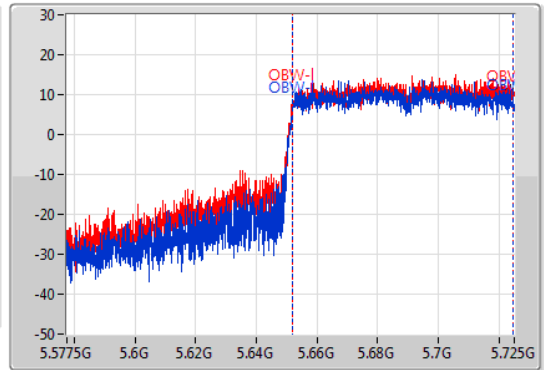

EBW

5690MHz Straddle 5.47-5.725GHz

04/01/2021

CF
5.65125GHz
Span
147.5MHz
RBW
1MHz
VBW
3MHz
Sweep Time
100ms
Detector Type
Peak

CF
5.65125GHz
Span
147.5MHz
RBW
2MHz
VBW
8MHz
Sweep Time
100ms
Detector Type
Sample