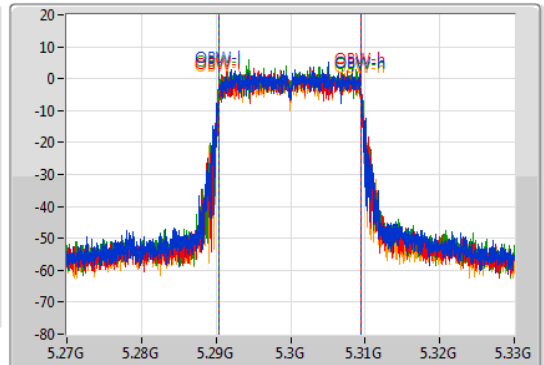

Port 1
Port 2
Port 3
Port 4

26dB(Hz)	Fl-26dB(Hz)	Fh-26dB(Hz)	OBW(Hz)	Fl-OBW(Hz)	Fh-OBW(Hz)	Limit(Hz)	Port
21.75M	5.28905G	5.3108G	18.991M	5.290432G	5.309423G	Inf	1
21.54M	5.28908G	5.31062G	18.975M	5.290465G	5.30944G	Inf	2
21.54M	5.28902G	5.31056G	19.027M	5.290405G	5.309432G	Inf	3
21.48M	5.28902G	5.3105G	18.989M	5.290426G	5.309414G	Inf	4