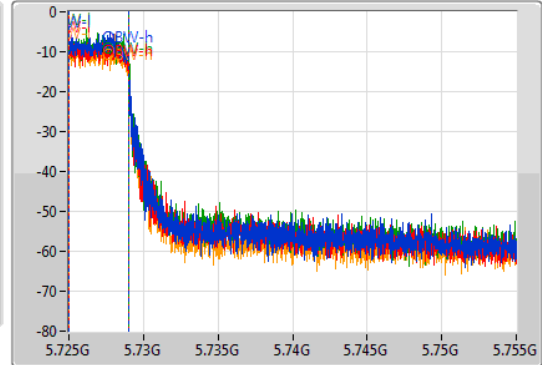

802.11ax HEW40-BF_Nss1,(MCS0)_4TX

EBW

5710MHz Straddle 5.725-5.85GHz

08/01/2021

CF
5.74GHz
Span
30MHz
RBW
100kHz
VBW
300kHz
Sweep Time
100ms
Detector Type
Peak

CF
5.74GHz
Span
30MHz
RBW
100kHz
VBW
300kHz
Sweep Time
100ms
Detector Type
Sample