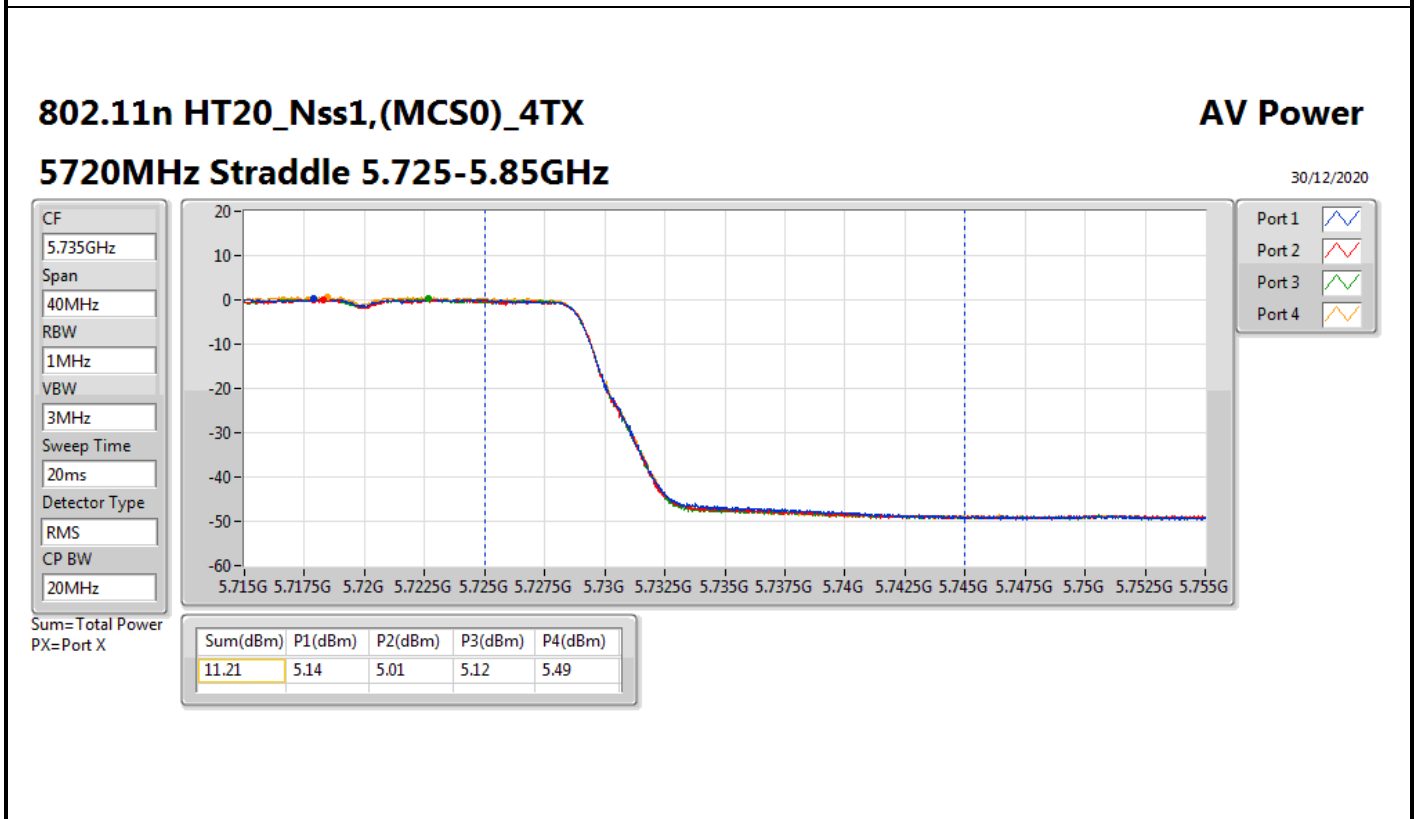

DG = Directional Gain; Port X = Port X output power

802.11ac VHT80_Nss1,(MCS0)_4TX

AV Power

5690MHz Straddle 5.47-5.725GHz

30/12/2020

CF
5.65GHz

Span
300MHz

RBW
1MHz