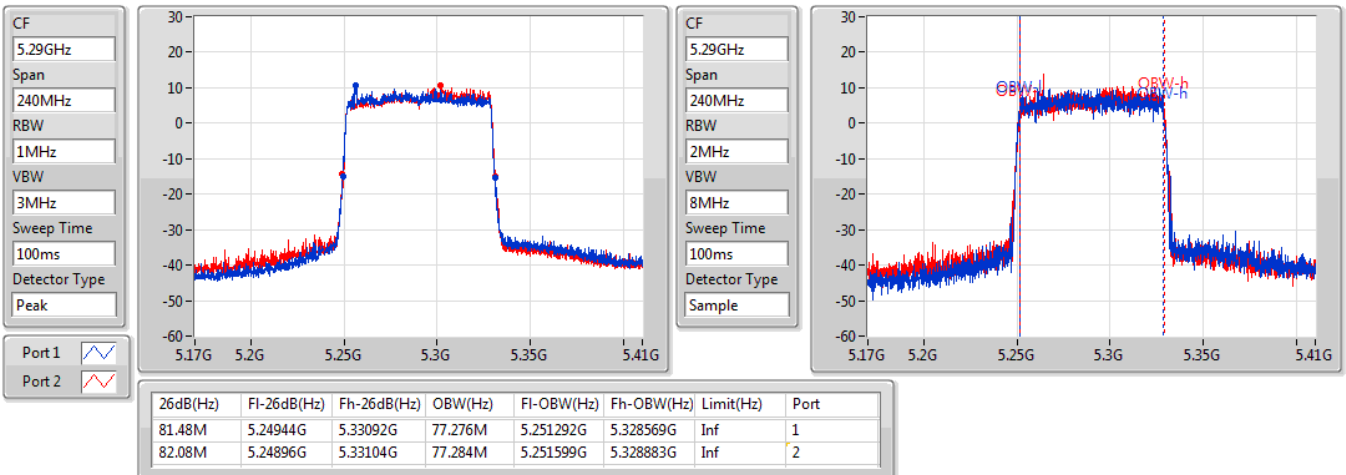

EBW

5710MHz Straddle 5.725-5.85GHz

13/01/2021

802.11ax HEW80-BF_Nss1,(MCS0)_2TX

EBW

5290MHz

13/01/2021

802.11ax HEW80-BF_Nss1,(MCS0)_2TX