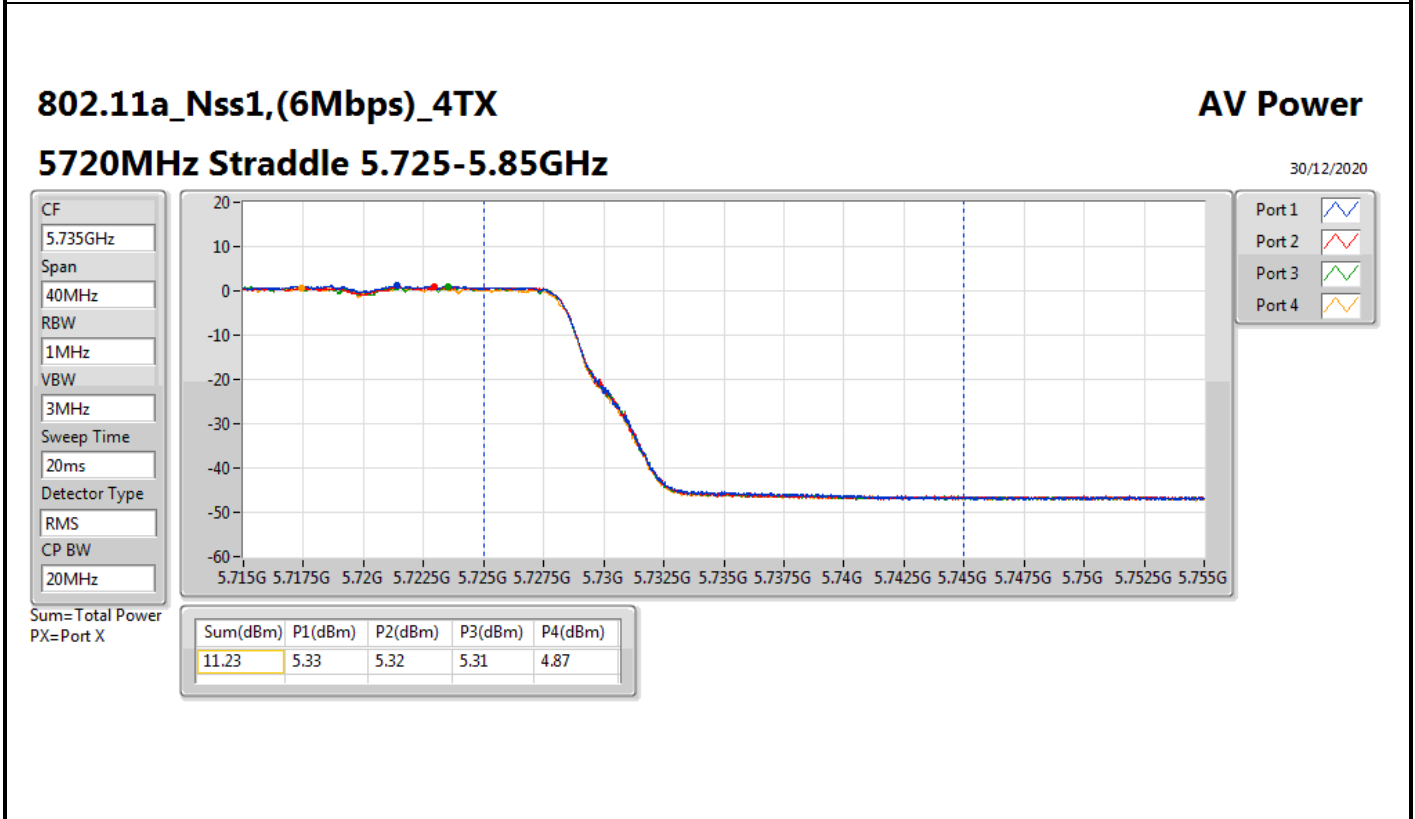

DG = Directional Gain; Port X = Port X output power

802.11ac VHT80_Nss1,(MCS0)_4TX

AV Power

5690MHz Straddle 5.47-5.725GHz

30/12/2020

CF
5.65GHz

Span
300MHz

RBW
1MHz