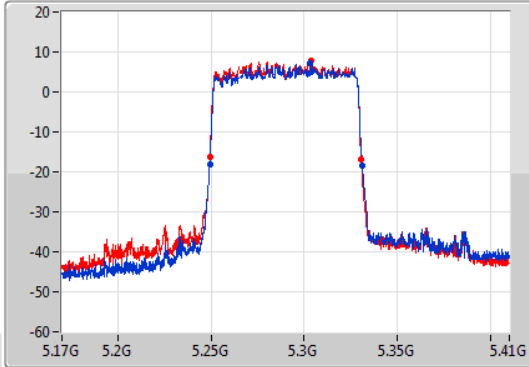

802.11ax HEW80_Nss1,(MCS0)_2TX

EBW

5290MHz

04/01/2021

CF
5.29GHz
Span
240MHz
RBW
1MHz
VBW
3MHz
Sweep Time
100ms
Detector Type
Peak

CF
5.29GHz
Span
240MHz
RBW
2MHz
VBW
8MHz
Sweep Time
100ms
Detector Type
Sample