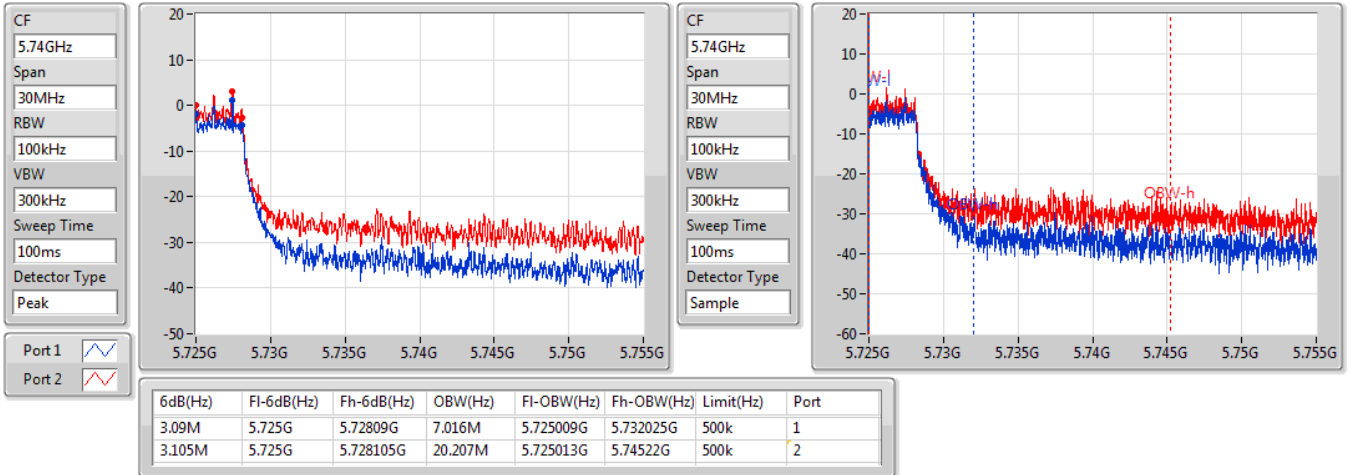

802.11ac VHT80_Nss1,(MCS0)_2TX

EBW

5690MHz Straddle 5.725-5.85GHz

04/01/2021