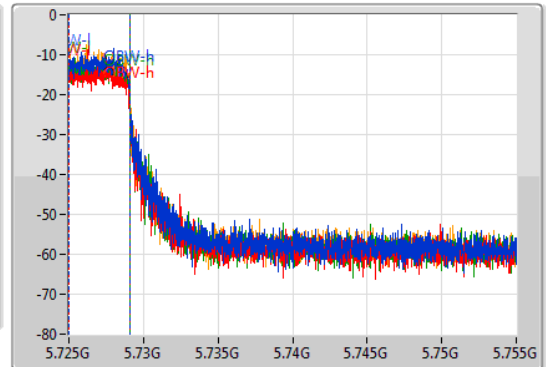

802.11ax HEW80-BF_Nss1,(MCS0)_4TX

EBW

5690MHz Straddle 5.725-5.85GHz

07/01/2021

CF
5.74GHz
Span
30MHz
RBW
100kHz
VBW
300kHz
Sweep Time
100ms
Detector Type
Peak

CF
5.74GHz
Span
30MHz
RBW
100kHz
VBW
300kHz
Sweep Time
100ms
Detector Type
Sample