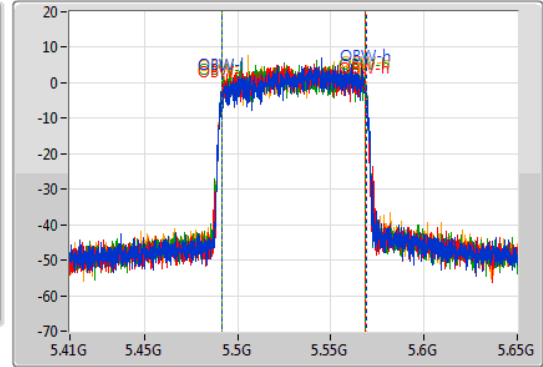

802.11ax HEW80-BF_Nss1,(MCS0)_4TX

EBW

5530MHz

07/01/2021

CF: 5.53GHz
 Span: 240MHz
 RBW: 1MHz
 VBW: 3MHz
 Sweep Time: 100ms
 Detector Type: Peak

CF: 5.53GHz
 Span: 240MHz
 RBW: 2MHz
 VBW: 8MHz
 Sweep Time: 100ms
 Detector Type: Sample