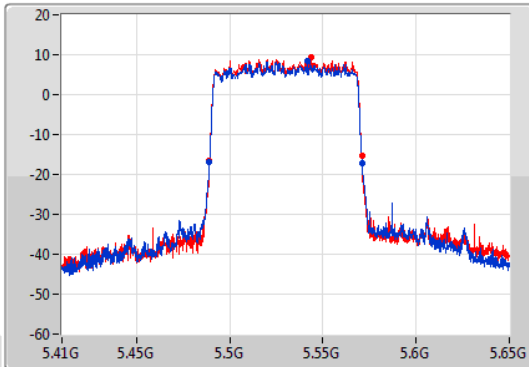

CF
5.53GHz
Span
240MHz
RBW
2MHz
VBW
8MHz
Sweep Time
100ms
Detector Type
Sample