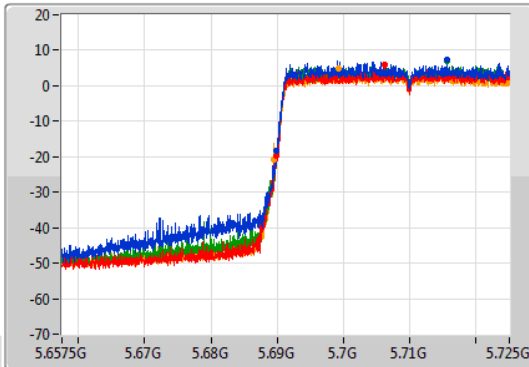

802.11ax HEW40-BF_Nss1,(MCS0)_4TX

EBW

5710MHz Straddle 5.47-5.725GHz

08/01/2021

CF
5.69125GHz
Span
67.5MHz
RBW
500kHz
VBW
2MHz
Sweep Time
100ms
Detector Type
Peak

CF
5.69125GHz
Span
67.5MHz
RBW
1MHz
VBW
3MHz
Sweep Time
100ms
Detector Type
Sample