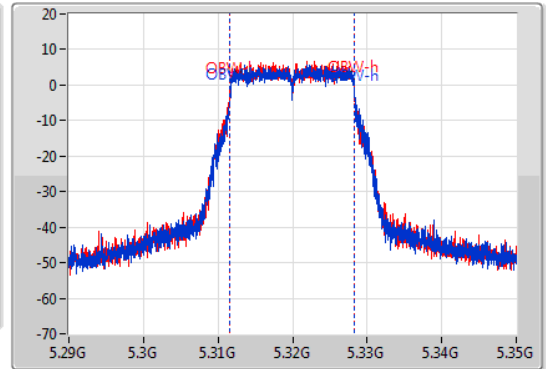

26dB(Hz)	Fl-26dB(Hz)	Fh-26dB(Hz)	OBW(Hz)	Fl-OBW(Hz)	Fh-OBW(Hz)	Limit(Hz)	Port
21.45M	5.30941G	5.33086G	16.748M	5.311608G	5.328356G	Inf	1
21.3M	5.30935G	5.33065G	16.724M	5.311586G	5.32831G	Inf	2

802.11a_Nss1,(6Mbps)_2TX

EBW

5500MHz

04/01/2021

CF
5.5GHz
Span
60MHz
RBW
300kHz
VBW
1MHz
Sweep Time
100ms
Detector Type
Peak