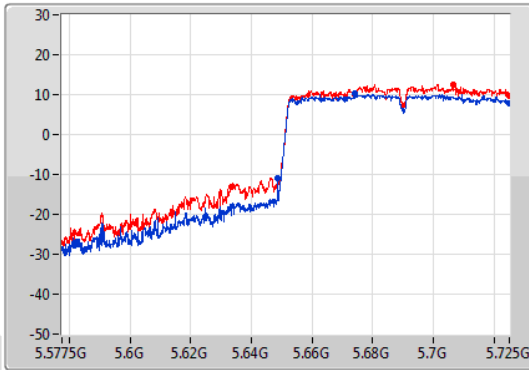

CF
5.65125GHz
Span
147.5MHz
RBW
2MHz
VBW
8MHz
Sweep Time
100ms
Detector Type
Sample