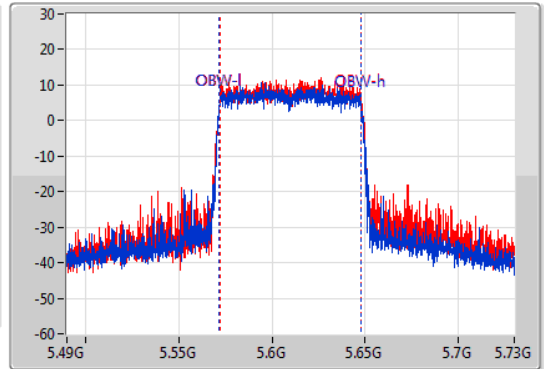

802.11ac VHT80_Nss1,(MCS0)_2TX

EBW

5610MHz

04/01/2021

CF
5.61GHz
Span
240MHz
RBW
1MHz
VBW
3MHz
Sweep Time
100ms
Detector Type
Peak

CF
5.61GHz
Span
240MHz
RBW
2MHz
VBW
8MHz
Sweep Time
100ms
Detector Type
Sample