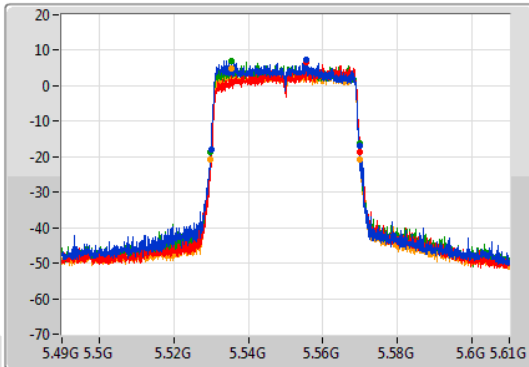

802.11ax HEW40-BF_Nss1,(MCS0)_4TX

EBW

5550MHz

08/01/2021

CF: 5.55GHz
Span: 120MHz
RBW: 500kHz
VBW: 2MHz
Sweep Time: 100ms
Detector Type: Peak

CF: 5.55GHz
Span: 120MHz
RBW: 1MHz
VBW: 3MHz
Sweep Time: 100ms
Detector Type: Sample