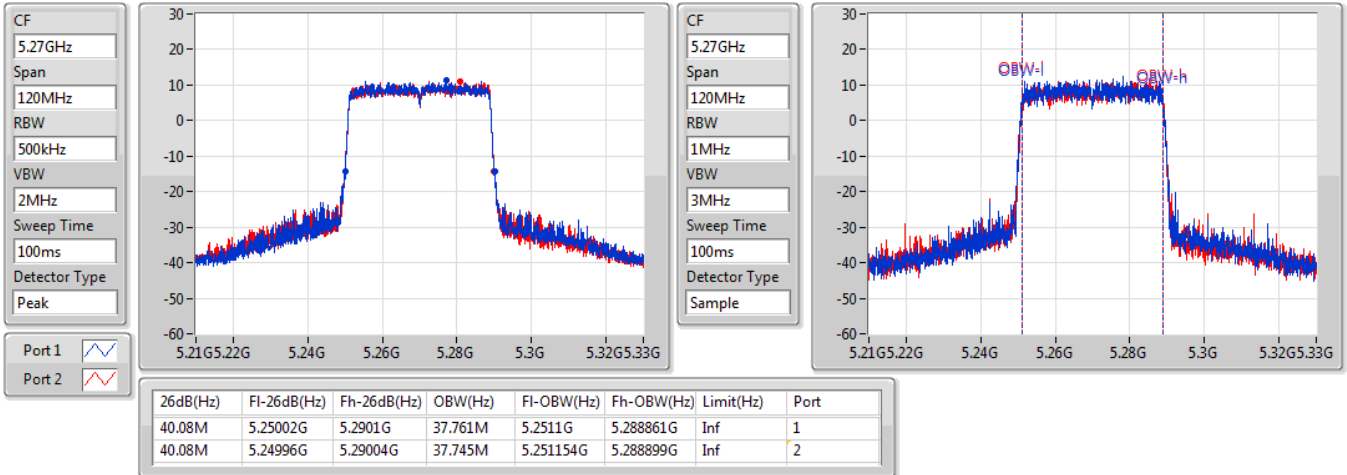

802.11ax HEW40-BF_Nss1,(MCS0)_2TX

EBW

5270MHz

13/01/2021