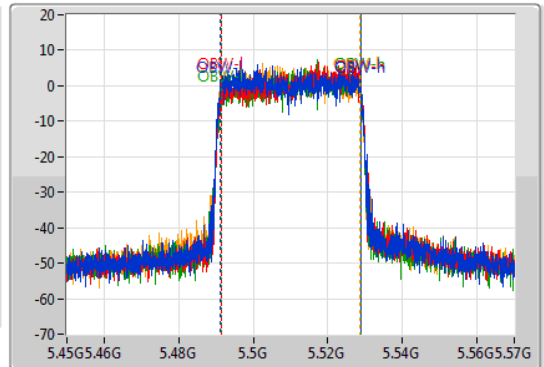

802.11ax HEW40-BF_Nss1,(MCS0)_4TX

EBW

5510MHz

06/01/2021

CF
5.51GHz
Span
120MHz
RBW
500kHz
VBW
2MHz
Sweep Time
100ms
Detector Type
Peak

CF
5.51GHz
Span
120MHz
RBW
1MHz
VBW
3MHz
Sweep Time
100ms
Detector Type
Sample