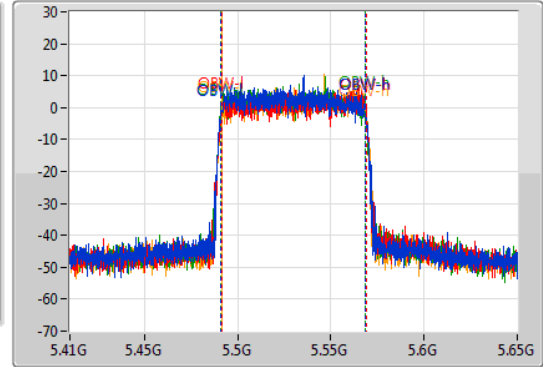

Port 1: [Waveform icon]
 Port 2: [Waveform icon]
 Port 3: [Waveform icon]
 Port 4: [Waveform icon]

26dB(Hz)	Fl-26dB(Hz)	Fh-26dB(Hz)	OBW(Hz)	Fl-OBW(Hz)	Fh-OBW(Hz)	Limit(Hz)	Port
80.52M	5.48968G	5.5702G	77.314M	5.49108G	5.568394G	Inf	1
80.76M	5.48956G	5.57032G	77.576M	5.49146G	5.569036G	Inf	2
80.64M	5.48956G	5.5702G	77.298M	5.49115G	5.568448G	Inf	3
80.64M	5.4898G	5.57044G	77.172M	5.491464G	5.568636G	Inf	4