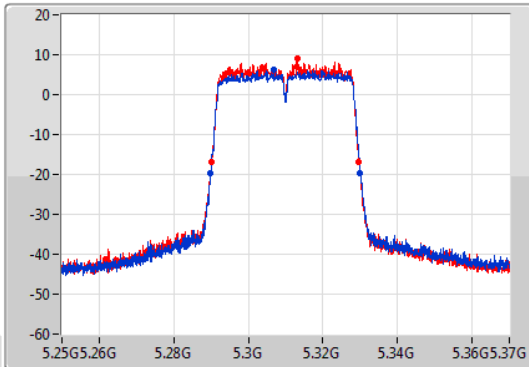

CF
5.31GHz
Span
120MHz
RBW
1MHz
VBW
3MHz
Sweep Time
100ms
Detector Type
Sample