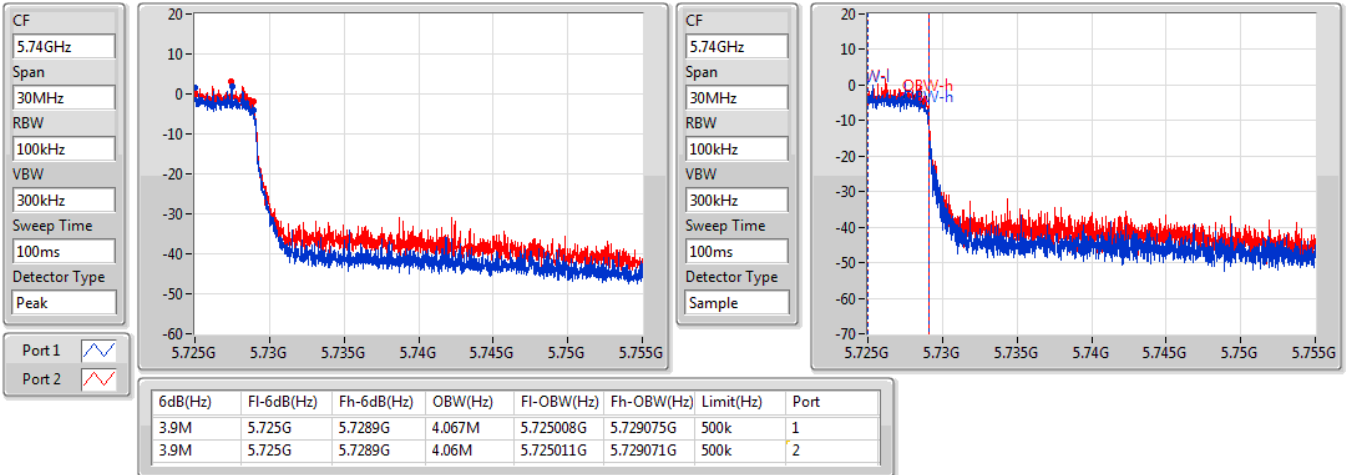

802.11ax HEW40-BF_Nss1,(MCS0)_2TX

EBW

5710MHz Straddle 5.725-5.85GHz

13/01/2021