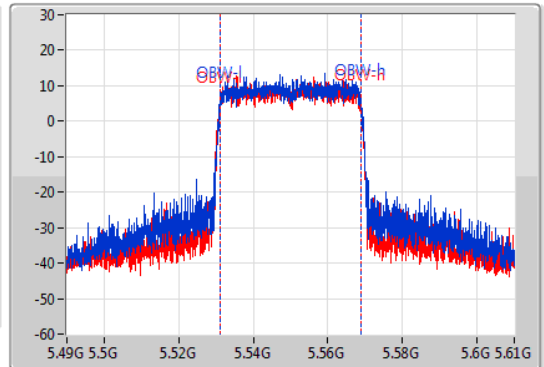

802.11ax HEW40-BF_Nss1,(MCS0)_2TX

EBW

5550MHz

13/01/2021

CF
5.55GHz
Span
120MHz
RBW
500kHz
VBW
2MHz
Sweep Time
100ms
Detector Type
Peak

CF
5.55GHz
Span
120MHz
RBW
1MHz
VBW
3MHz
Sweep Time
100ms
Detector Type
Sample