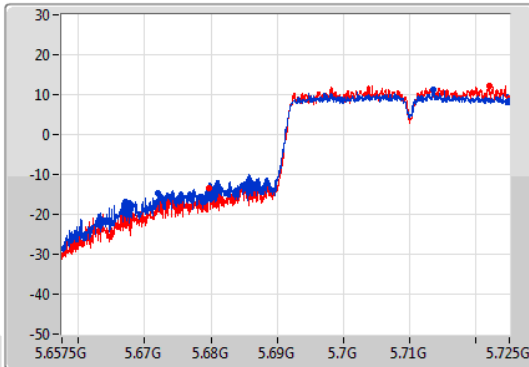

CF
5.69125GHz
Span
67.5MHz
RBW
1MHz
VBW
3MHz
Sweep Time
100ms
Detector Type
Sample