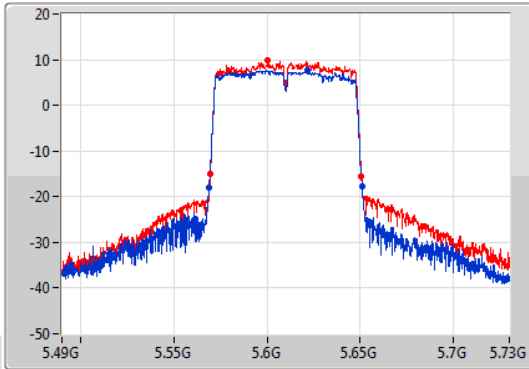

802.11ac VHT80_Nss1,(MCS0)_2TX

EBW

5610MHz

04/01/2021

CF
5.61GHz
Span
240MHz
RBW
1MHz
VBW
3MHz
Sweep Time
100ms
Detector Type
Peak

CF
5.61GHz
Span
240MHz
RBW
2MHz
VBW
8MHz
Sweep Time
100ms
Detector Type
Sample