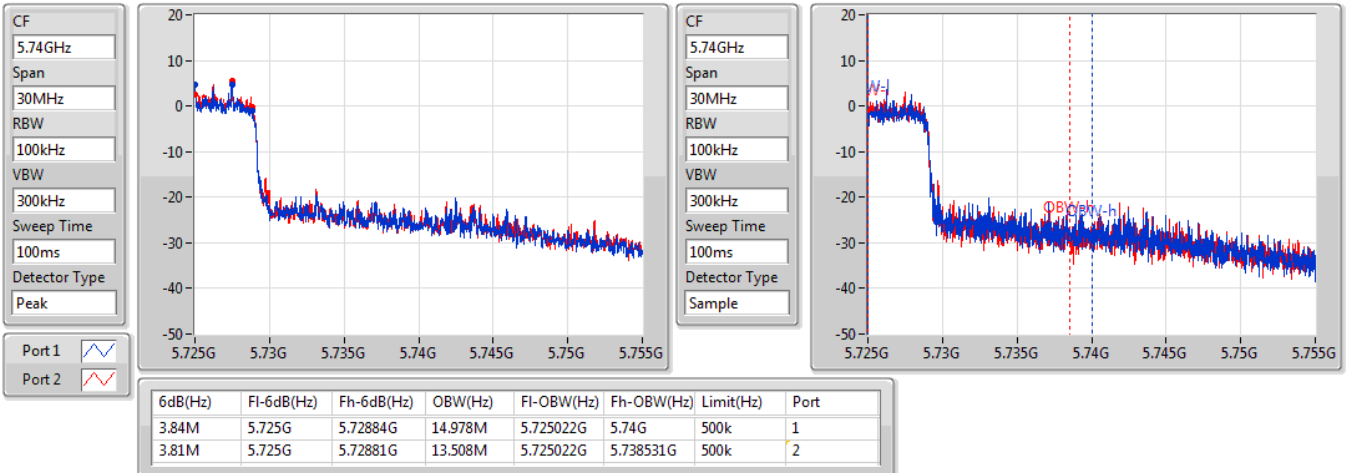

EBW

5710MHz Straddle 5.47-5.725GHz

04/01/2021

802.11ax HEW40_Nss1,(MCS0)_2TX

EBW

5710MHz Straddle 5.725-5.85GHz

04/01/2021

802.11ax HEW80_Nss1,(MCS0)_2TX