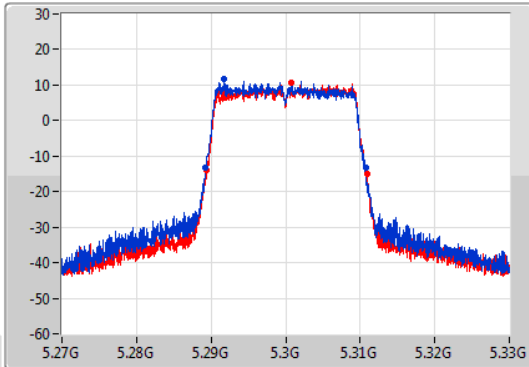

CF
5.3GHz
Span
60MHz
RBW
300kHz
VBW
1MHz
Sweep Time
100ms
Detector Type
Sample