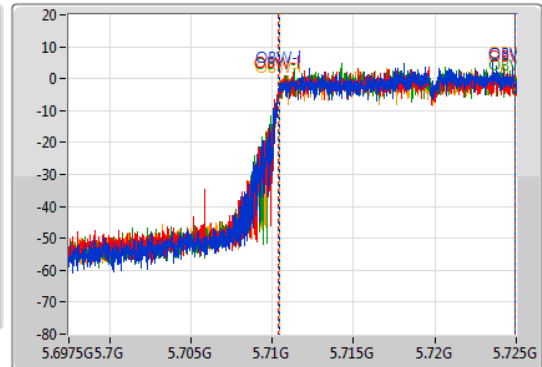

802.11ax HEW20-BF_Nss1,(MCS0)_4TX

EBW

5720MHz Straddle 5.47-5.725GHz

06/01/2021

CF
5.71125GHz
Span
27.5MHz
RBW
200kHz
VBW
1MHz
Sweep Time
100ms
Detector Type
Peak

CF
5.71125GHz
Span
27.5MHz
RBW
300kHz
VBW
1MHz
Sweep Time
100ms
Detector Type
Sample