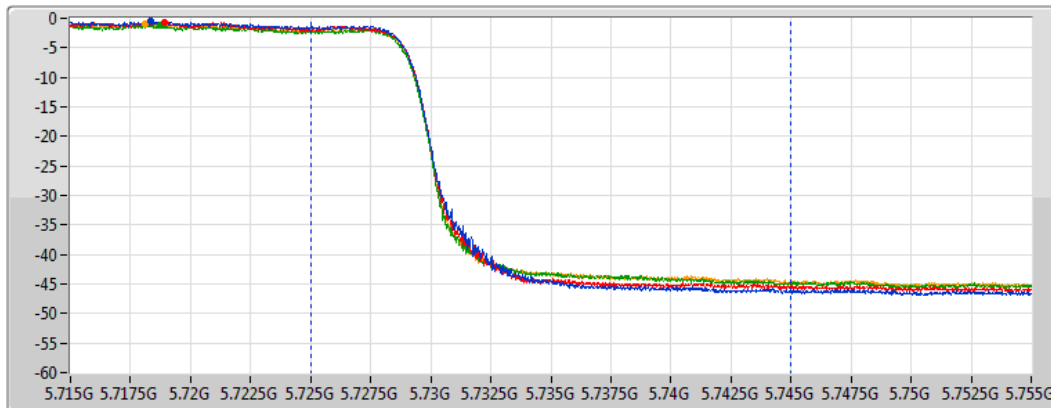

Port 1

Port 2

Port 3

Port 4

Sum= Total Power
PX=Port X

Sum(dBm)	P1(dBm)	P2(dBm)	P3(dBm)	P4(dBm)
9.66	3.94	3.76	3.26	3.57