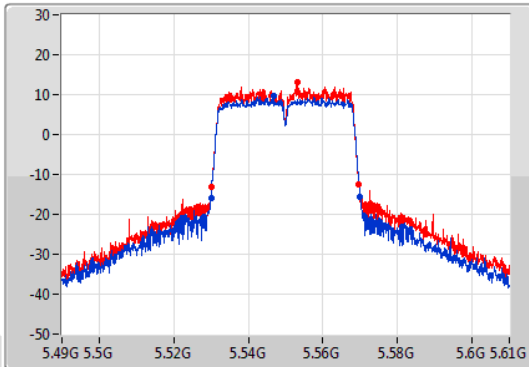

CF
5.55GHz
Span
120MHz
RBW
1MHz
VBW
3MHz
Sweep Time
100ms
Detector Type
Sample