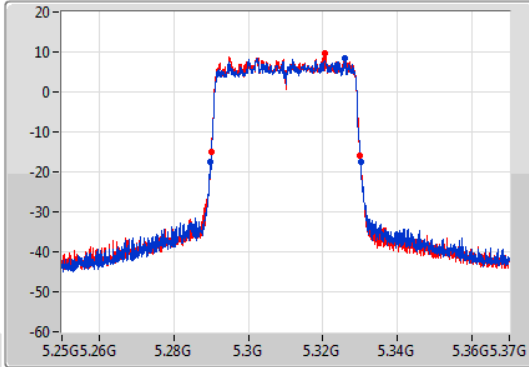

802.11ax HEW40_Nss1,(MCS0)_2TX

EBW

5310MHz

04/01/2021

CF
5.31GHz
Span
120MHz
RBW
500kHz
VBW
2MHz
Sweep Time
100ms
Detector Type
Peak

CF
5.31GHz
Span
120MHz
RBW
1MHz
VBW
3MHz
Sweep Time
100ms
Detector Type
Sample