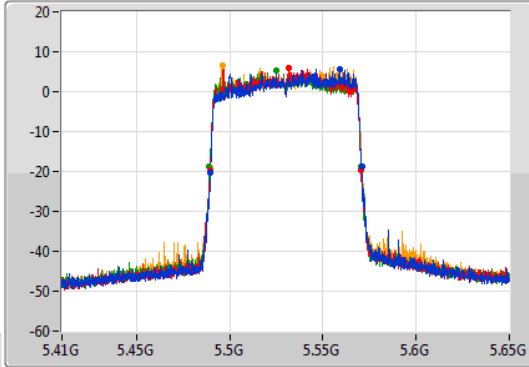

802.11ax HEW80-BF_Nss1,(MCS0)_4TX

EBW

5530MHz

07/01/2021

CF: 5.53GHz
Span: 240MHz
RBW: 1MHz
VBW: 3MHz
Sweep Time: 100ms
Detector Type: Peak

CF: 5.53GHz
Span: 240MHz
RBW: 2MHz
VBW: 8MHz
Sweep Time: 100ms
Detector Type: Sample