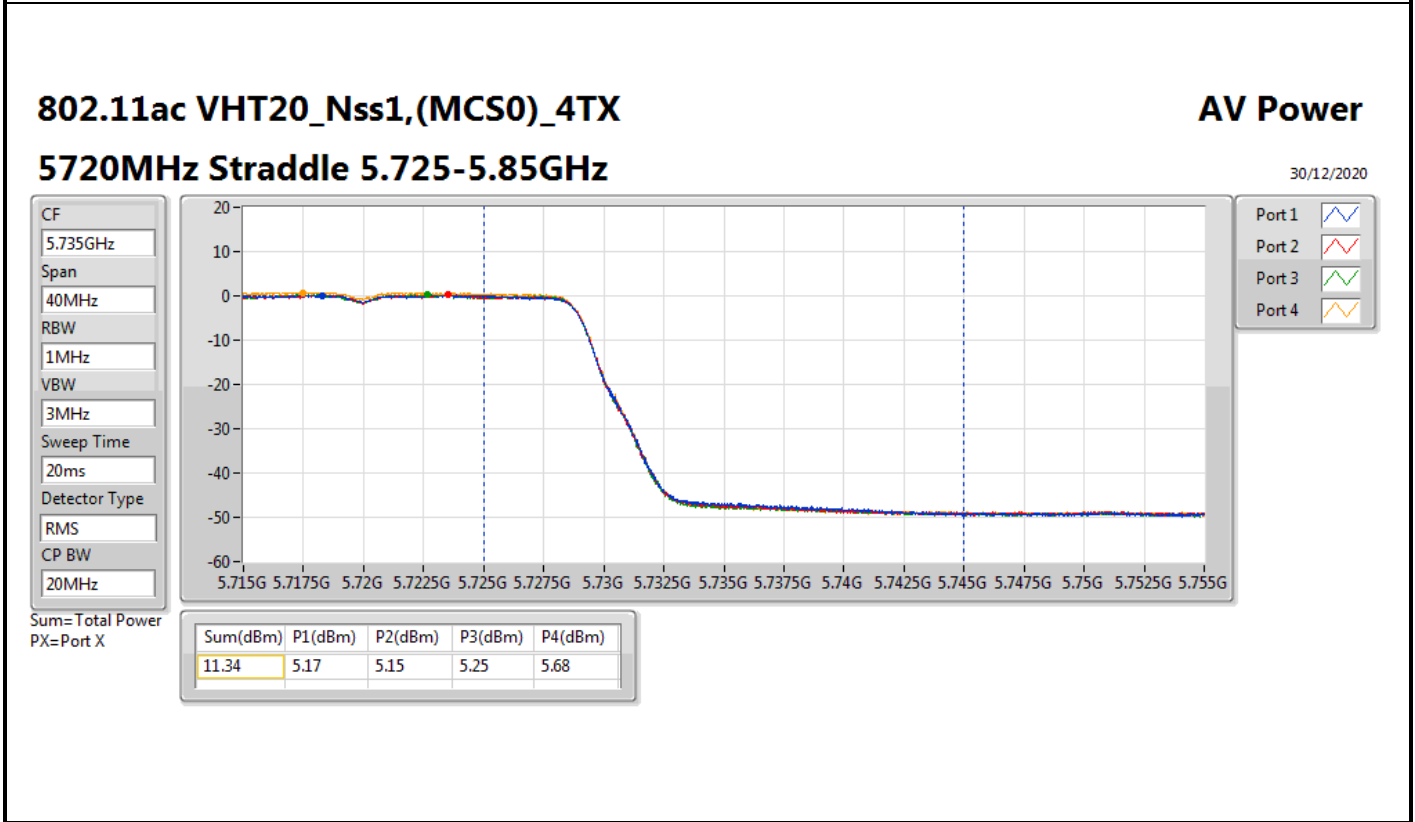

DG = Directional Gain; Port X = Port X output power

802.11ac VHT80_Nss1,(MCS0)_4TX

AV Power

5690MHz Straddle 5.47-5.725GHz

30/12/2020

CF
5.65GHz

Span
300MHz

RBW
1MHz