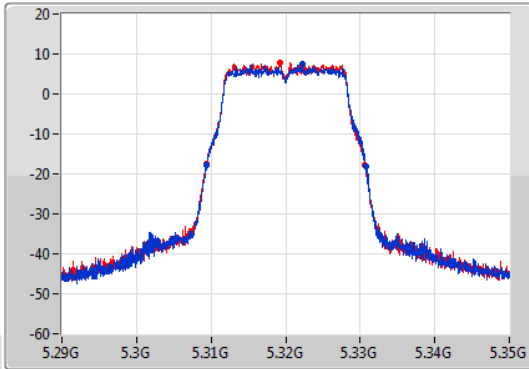

EBW_Non-Beamforming_Radio 3

Appendix A.3

Mode	Result	Limit (Hz)	Port 1-N dB (Hz)	Port 1-OBW (Hz)	Port 2-N dB (Hz)	Port 2-OBW (Hz)
5700MHz	Pass	Inf	21.69M	18.998M	21.54M	19.031M
5720MHz Straddle 5.47-5.725GHz	Pass	Inf	15.854M	14.522M	15.675M	14.527M
5720MHz Straddle 5.725-5.85GHz	Pass	500k	4.455M	4.592M	4.44M	4.629M
802.11ax HEW40_Nss1,(MCS0)_2TX	-	-	-	-	-	-
5270MHz	Pass	Inf	40.08M	37.695M	39.72M	37.768M
5310MHz	Pass	Inf	40.2M	37.787M	39.78M	37.748M
5510MHz	Pass	Inf	40.14M	37.739M	39.84M	37.744M
5550MHz	Pass	Inf	40.26M	37.764M	39.9M	37.795M
5670MHz	Pass	Inf	40.2M	37.789M	39.78M	37.737M
5710MHz Straddle 5.47-5.725GHz	Pass	Inf	43.943M	33.902M	35.168M	33.902M
5710MHz Straddle 5.725-5.85GHz	Pass	500k	3.84M	14.978M	3.81M	13.508M
802.11ax HEW80_Nss1,(MCS0)_2TX	-	-	-	-	-	-
5290MHz	Pass	Inf	81.84M	77.421M	81.24M	77.371M
5530MHz	Pass	Inf	81.84M	77.457M	81.72M	77.485M
5610MHz	Pass	Inf	81.96M	77.422M	81.36M	77.637M
5690MHz Straddle 5.47-5.725GHz	Pass	Inf	75.963M	73.549M	100.374M	73.605M
5690MHz Straddle 5.725-5.85GHz	Pass	500k	3.765M	6.746M	3.69M	20.949M

Port X-N dB = Port X 6dB down bandwidth for 5.725-5.85GHz band / 26dB down bandwidth for other band
 Port X-OBW = Port X 99% occupied bandwidth

802.11a_Nss1,(6Mbps)_2TX

EBW

5320MHz

04/01/2021

CF
5.32GHz
Span
60MHz
RBW
300kHz
VBW
1MHz
Sweep Time
100ms
Detector Type
Peak