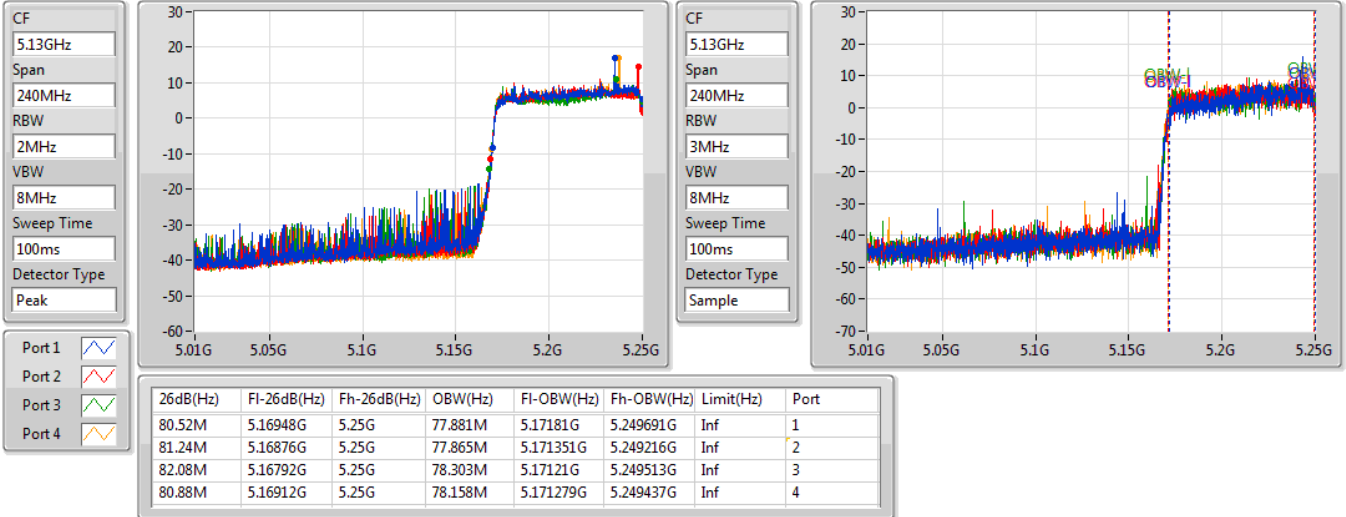

802.11ax HEW160-BF_Nss1,(MCS0)_4TX

EBW

5250MHz Straddle 5.15-5.25GHz

08/01/2021