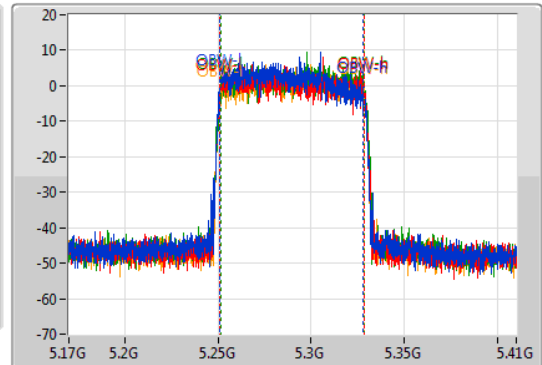

802.11ax HEW80-BF_Nss1,(MCS0)_4TX

EBW

5290MHz

08/01/2021

CF
5.29GHz
Span
240MHz
RBW
1MHz
VBW
3MHz
Sweep Time
100ms
Detector Type
Peak

CF
5.29GHz
Span
240MHz
RBW
2MHz
VBW
8MHz
Sweep Time
100ms
Detector Type
Sample