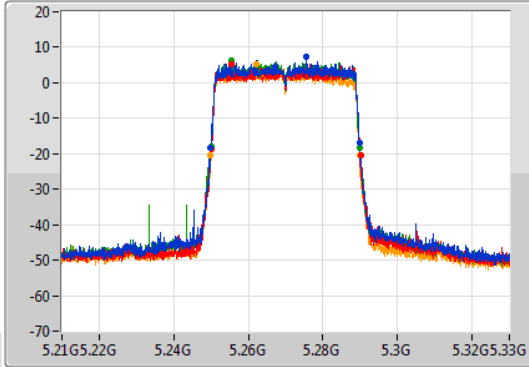

802.11ax HEW40-BF_Nss1,(MCS0)_4TX

EBW

5270MHz

08/01/2021

CF: 5.27GHz
Span: 120MHz
RBW: 500kHz
VBW: 2MHz
Sweep Time: 100ms
Detector Type: Peak

CF: 5.27GHz
Span: 120MHz
RBW: 1MHz
VBW: 3MHz
Sweep Time: 100ms
Detector Type: Sample