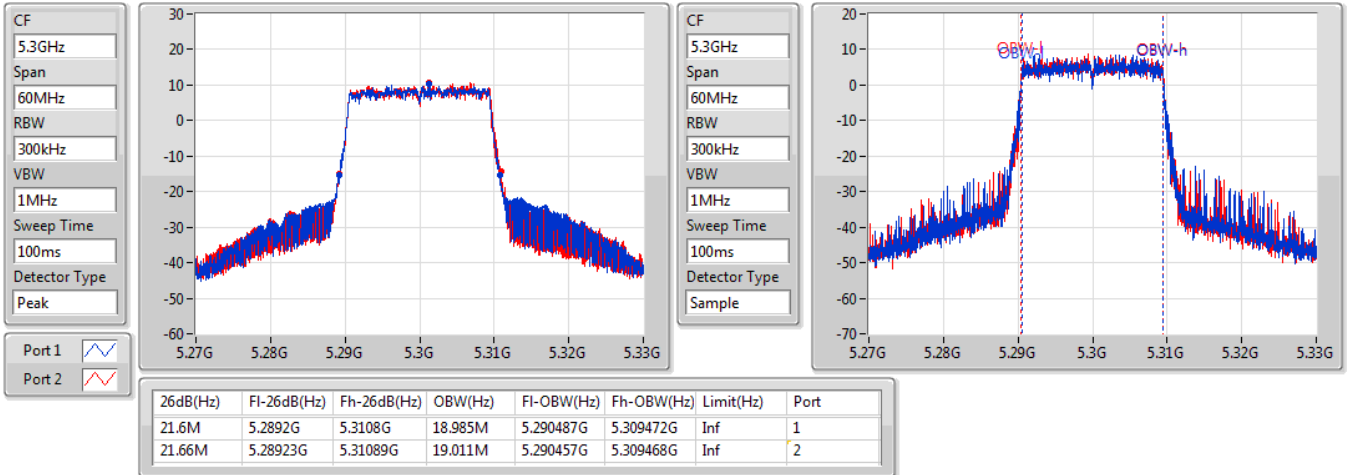

802.11ax HEW20_Nss1,(MCS0)_2TX

EBW

5300MHz

04/01/2021