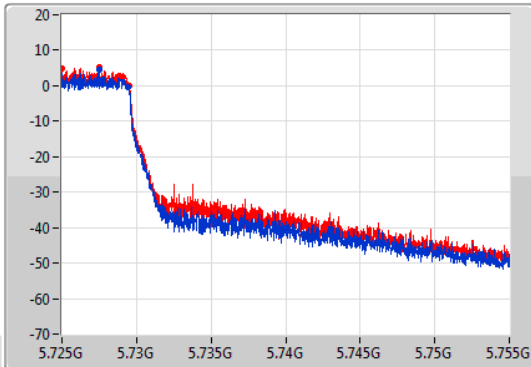

5720MHz Straddle 5.725-5.85GHz

13/01/2021

CF
5.74GHz
Span
30MHz
RBW
100kHz
VBW
300kHz
Sweep Time
100ms
Detector Type
Peak

CF
5.74GHz
Span
30MHz
RBW
100kHz
VBW
300kHz
Sweep Time
100ms
Detector Type
Sample