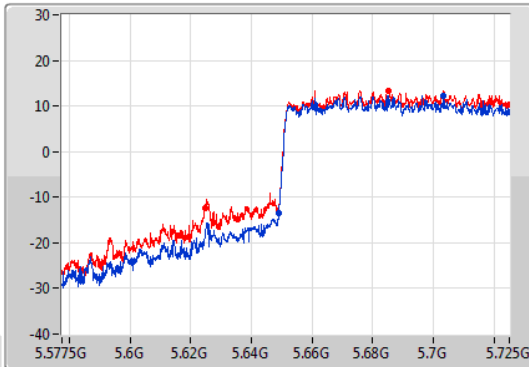

CF
5.65125GHz
Span
147.5MHz
RBW
2MHz
VBW
8MHz
Sweep Time
100ms
Detector Type
Sample