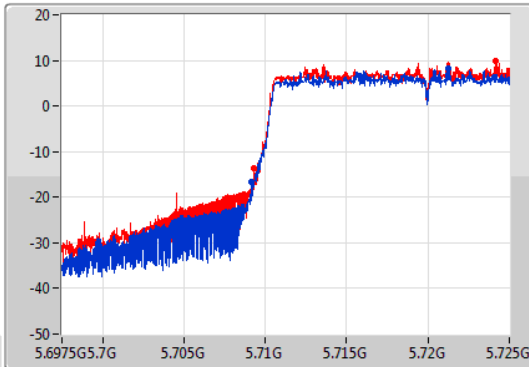

CF
5.71125GHz
Span
27.5MHz
RBW
300kHz
VBW
1MHz
Sweep Time
100ms
Detector Type
Sample