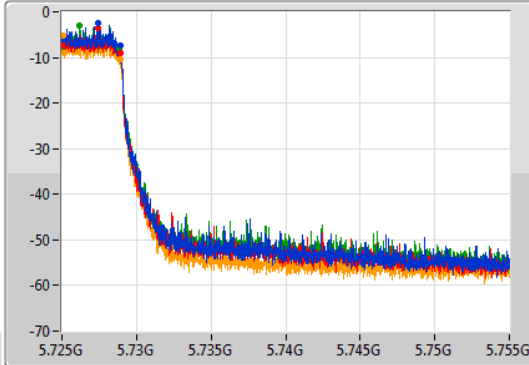

802.11ax HEW40-BF_Nss1,(MCS0)_4TX

EBW

5710MHz Straddle 5.725-5.85GHz

08/01/2021

CF
5.74GHz
Span
30MHz
RBW
100kHz
VBW
300kHz
Sweep Time
100ms
Detector Type
Peak

CF
5.74GHz
Span
30MHz
RBW
100kHz
VBW
300kHz
Sweep Time
100ms
Detector Type
Sample