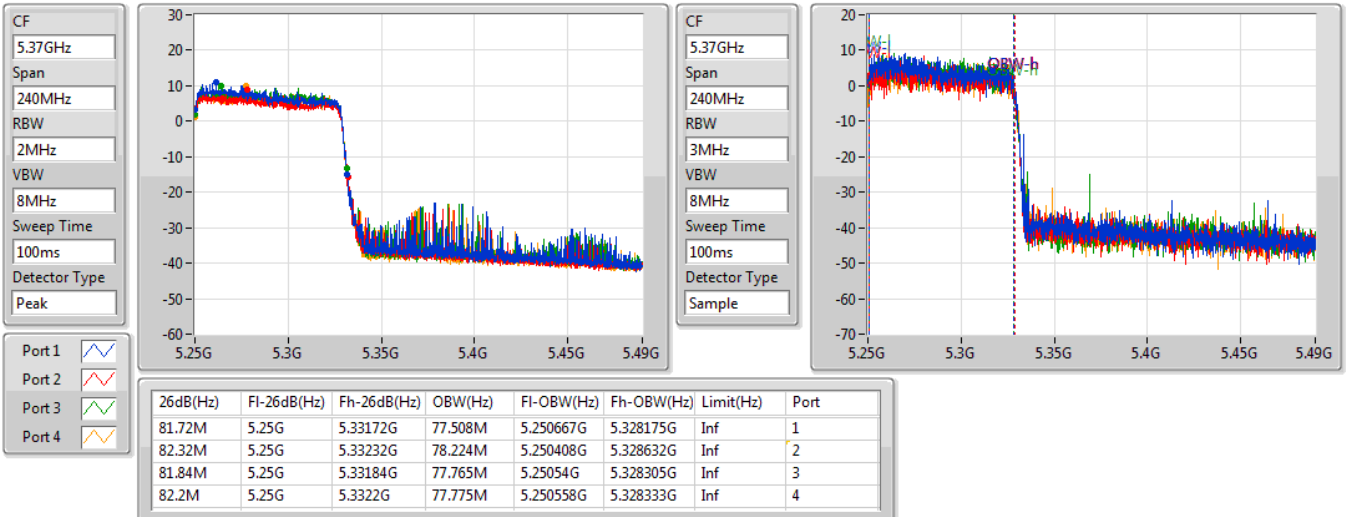

802.11ax HEW160-BF_Nss1,(MCS0)_4TX

EBW

5250MHz Straddle 5.15-5.25GHz

08/01/2021

802.11ax HEW160-BF_Nss1,(MCS0)_4TX

EBW

5250MHz Straddle 5.25-5.35GHz

08/01/2021