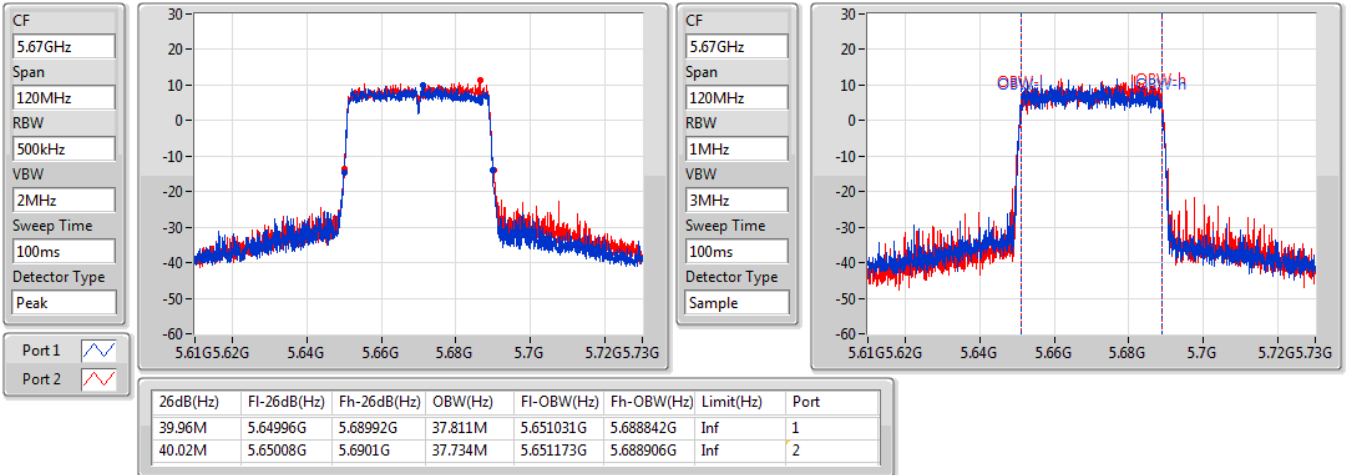

802.11ax HEW40-BF_Nss1,(MCS0)_2TX

EBW

5670MHz

13/01/2021