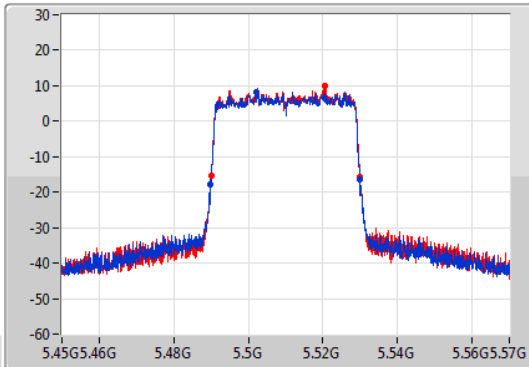

CF
5.51GHz
Span
120MHz
RBW
1MHz
VBW
3MHz
Sweep Time
100ms
Detector Type
Sample