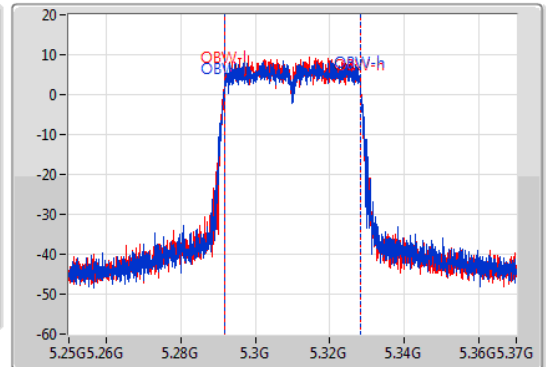

802.11n HT40_Nss1,(MCS0)_2TX

EBW

5310MHz

04/01/2021

CF
5.31GHz
Span
120MHz
RBW
500kHz
VBW
2MHz
Sweep Time
100ms
Detector Type
Peak

CF
5.31GHz
Span
120MHz
RBW
1MHz
VBW
3MHz
Sweep Time
100ms
Detector Type
Sample