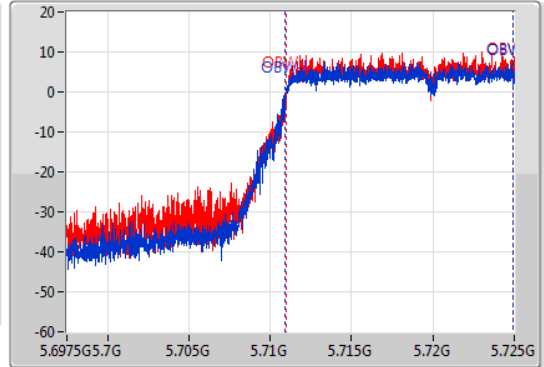

EBW

5720MHz Straddle 5.47-5.725GHz

04/01/2021

CF
5.71125GHz
Span
27.5MHz
RBW
200kHz
VBW
1MHz
Sweep Time
100ms
Detector Type
Peak

CF
5.71125GHz
Span
27.5MHz
RBW
300kHz
VBW
1MHz
Sweep Time
100ms
Detector Type
Sample