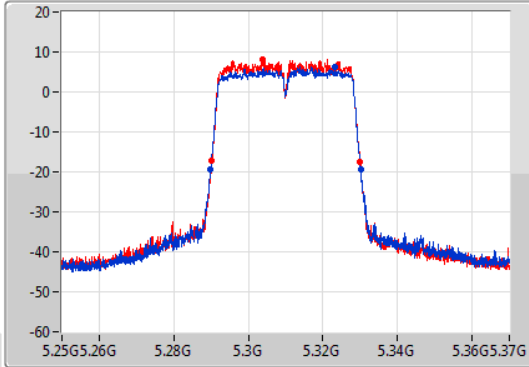

802.11ac VHT40_Nss1,(MCS0)_2TX

EBW

5310MHz

04/01/2021

CF
5.31GHz
Span
120MHz
RBW
500kHz
VBW
2MHz
Sweep Time
100ms
Detector Type
Peak

CF
5.31GHz
Span
120MHz
RBW
1MHz
VBW
3MHz
Sweep Time
100ms
Detector Type
Sample