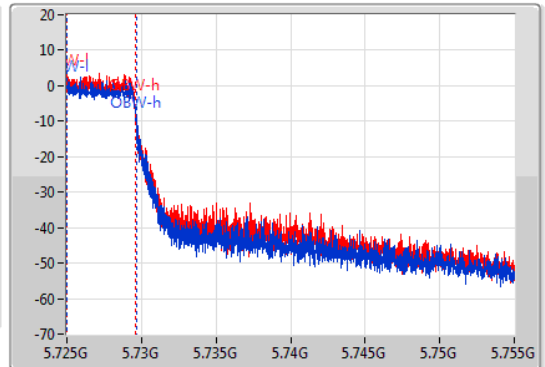

EBW

5720MHz Straddle 5.725-5.85GHz

13/01/2021

CF
5.74GHz
Span
30MHz
RBW
100kHz
VBW
300kHz
Sweep Time
100ms
Detector Type
Peak

CF
5.74GHz
Span
30MHz
RBW
100kHz
VBW
300kHz
Sweep Time
100ms
Detector Type
Sample