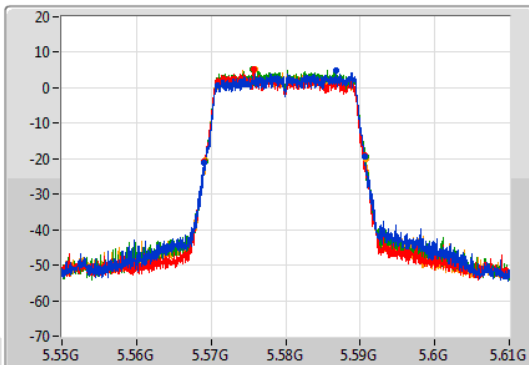

802.11ax HEW20-BF_Nss1,(MCS0)_4TX

EBW

5580MHz

06/01/2021

CF
5.58GHz
Span
60MHz
RBW
300kHz
VBW
1MHz
Sweep Time
100ms
Detector Type
Peak

CF
5.58GHz
Span
60MHz
RBW
300kHz
VBW
1MHz
Sweep Time
100ms
Detector Type
Sample