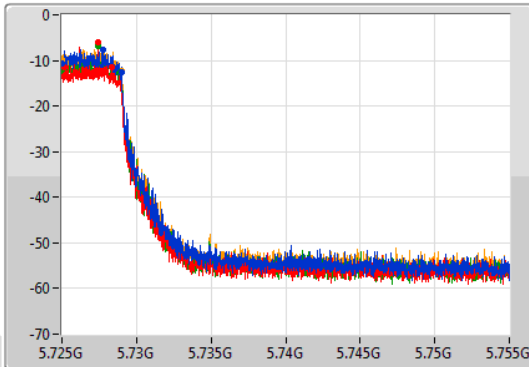

5690MHz Straddle 5.725-5.85GHz

07/01/2021

CF
5.74GHz
Span
30MHz
RBW
100kHz
VBW
300kHz
Sweep Time
100ms
Detector Type
Peak

CF
5.74GHz
Span
30MHz
RBW
100kHz
VBW
300kHz
Sweep Time
100ms
Detector Type
Sample