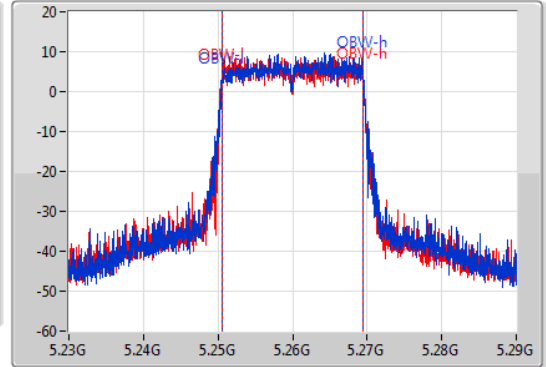

26dB(Hz)	Fl-26dB(Hz)	Fh-26dB(Hz)	OBW(Hz)	Fl-OBW(Hz)	Fh-OBW(Hz)	Limit(Hz)	Port
21.6M	5.24929G	5.27089G	18.971M	5.250519G	5.26949G	Inf	1
21.69M	5.24914G	5.27083G	19.029M	5.250478G	5.269507G	Inf	2

802.11ax HEW20-BF_Nss1,(MCS0)_2TX

EBW

5300MHz

13/01/2021

CF
5.3GHz
Span
60MHz
RBW
300kHz
VBW
1MHz
Sweep Time
100ms
Detector Type
Peak