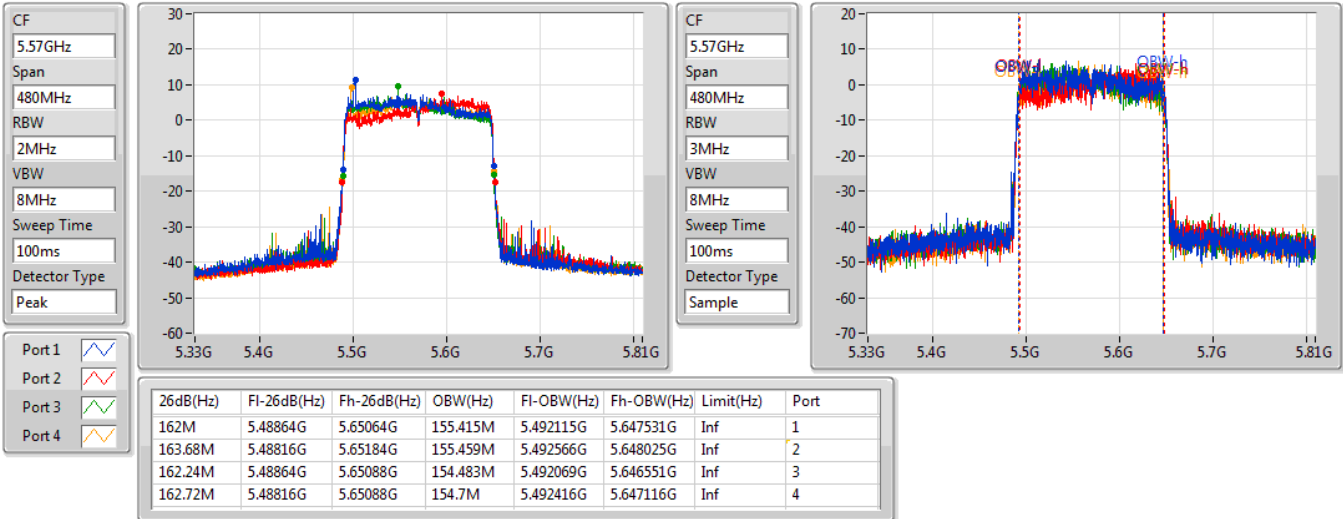

802.11ax HEW160-BF_Nss1,(MCS0)_4TX

EBW

5570MHz

08/01/2021