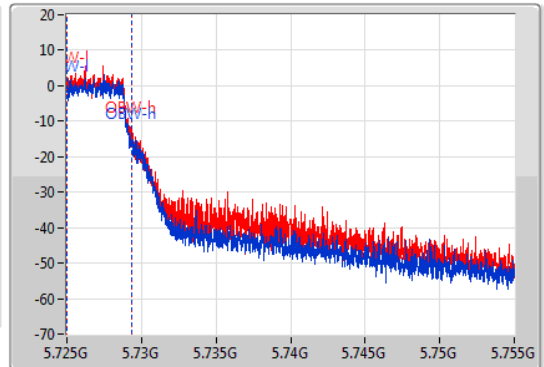

EBW

5720MHz Straddle 5.725-5.85GHz

04/01/2021

CF
5.74GHz
Span
30MHz
RBW
100kHz
VBW
300kHz
Sweep Time
100ms
Detector Type
Peak

CF
5.74GHz
Span
30MHz
RBW
100kHz
VBW
300kHz
Sweep Time
100ms
Detector Type
Sample