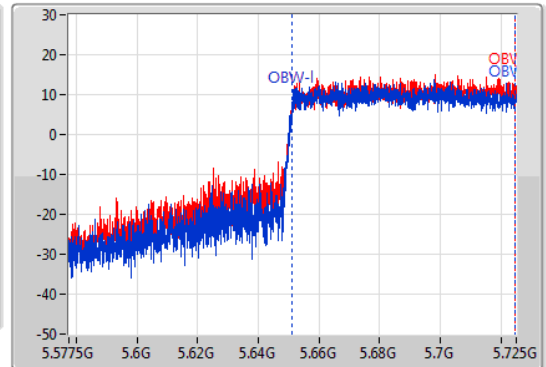

802.11ax HEW80_Nss1,(MCS0)_2TX

EBW

5690MHz Straddle 5.47-5.725GHz

04/01/2021

CF
5.65125GHz
Span
147.5MHz
RBW
1MHz
VBW
3MHz
Sweep Time
100ms
Detector Type
Peak

CF
5.65125GHz
Span
147.5MHz
RBW
2MHz
VBW
8MHz
Sweep Time
100ms
Detector Type
Sample