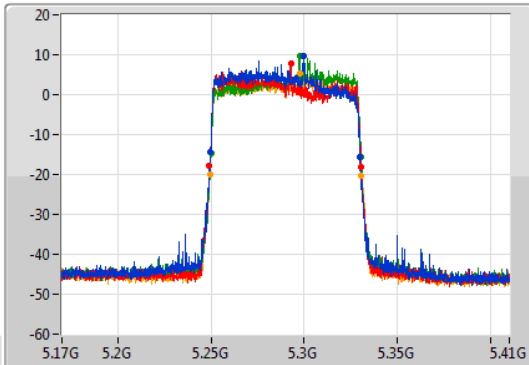

5290MHz

08/01/2021

CF
5.29GHz
Span
240MHz
RBW
1MHz
VBW
3MHz
Sweep Time
100ms
Detector Type
Peak

CF
5.29GHz
Span
240MHz
RBW
2MHz
VBW
8MHz
Sweep Time
100ms
Detector Type
Sample