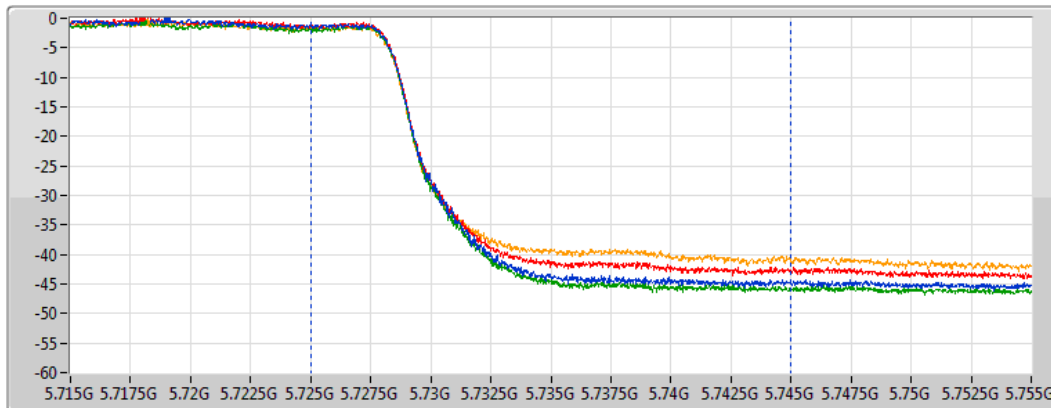

Port 1

Port 2

Port 3

Port 4

Sum= Total Power
PX=Port X

Sum(dBm)	P1(dBm)	P2(dBm)	P3(dBm)	P4(dBm)
9.36	3.48	3.64	3.08	3.13