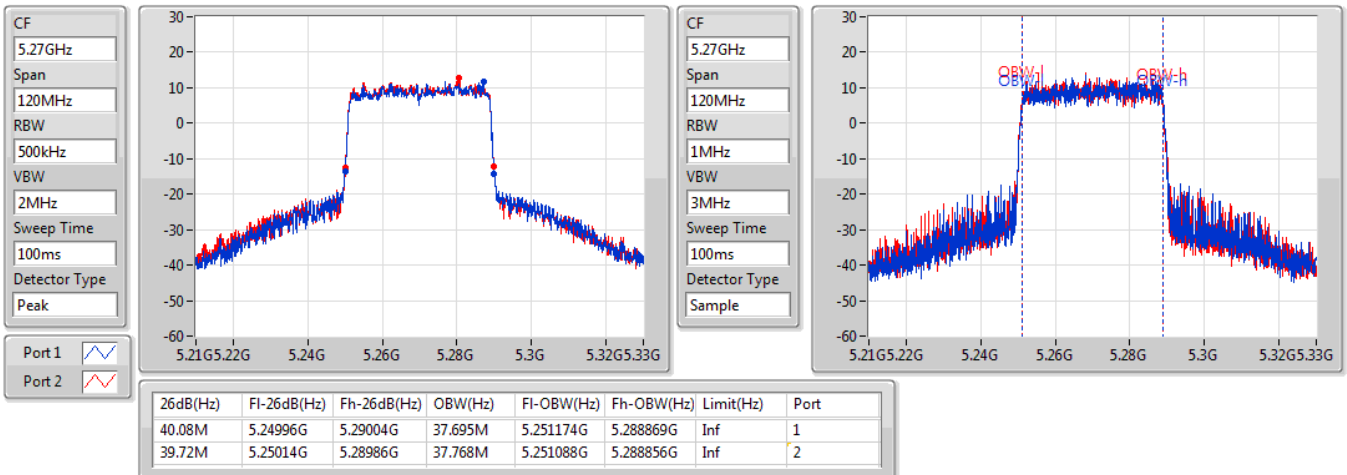

EBW

5720MHz Straddle 5.725-5.85GHz

04/01/2021

802.11ax HEW40_Nss1,(MCS0)_2TX

EBW

5270MHz

04/01/2021

802.11ax HEW40_Nss1,(MCS0)_2TX