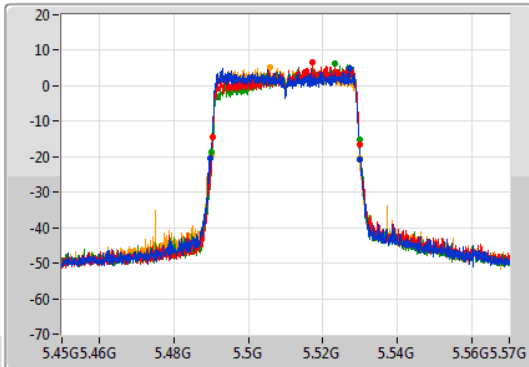

5510MHz

06/01/2021

CF
5.51GHz
Span
120MHz
RBW
500kHz
VBW
2MHz
Sweep Time
100ms
Detector Type
Peak

CF
5.51GHz
Span
120MHz
RBW
1MHz
VBW
3MHz
Sweep Time
100ms
Detector Type
Sample