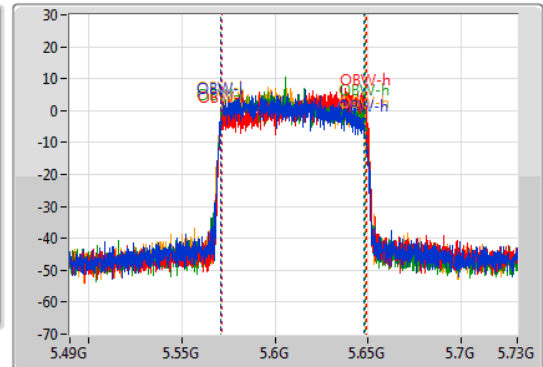

802.11ax HEW80-BF_Nss1,(MCS0)_4TX

EBW

5610MHz

07/01/2021

CF: 5.61GHz
 Span: 240MHz
 RBW: 1MHz
 VBW: 3MHz
 Sweep Time: 100ms
 Detector Type: Peak

CF: 5.61GHz
 Span: 240MHz
 RBW: 2MHz
 VBW: 8MHz
 Sweep Time: 100ms
 Detector Type: Sample