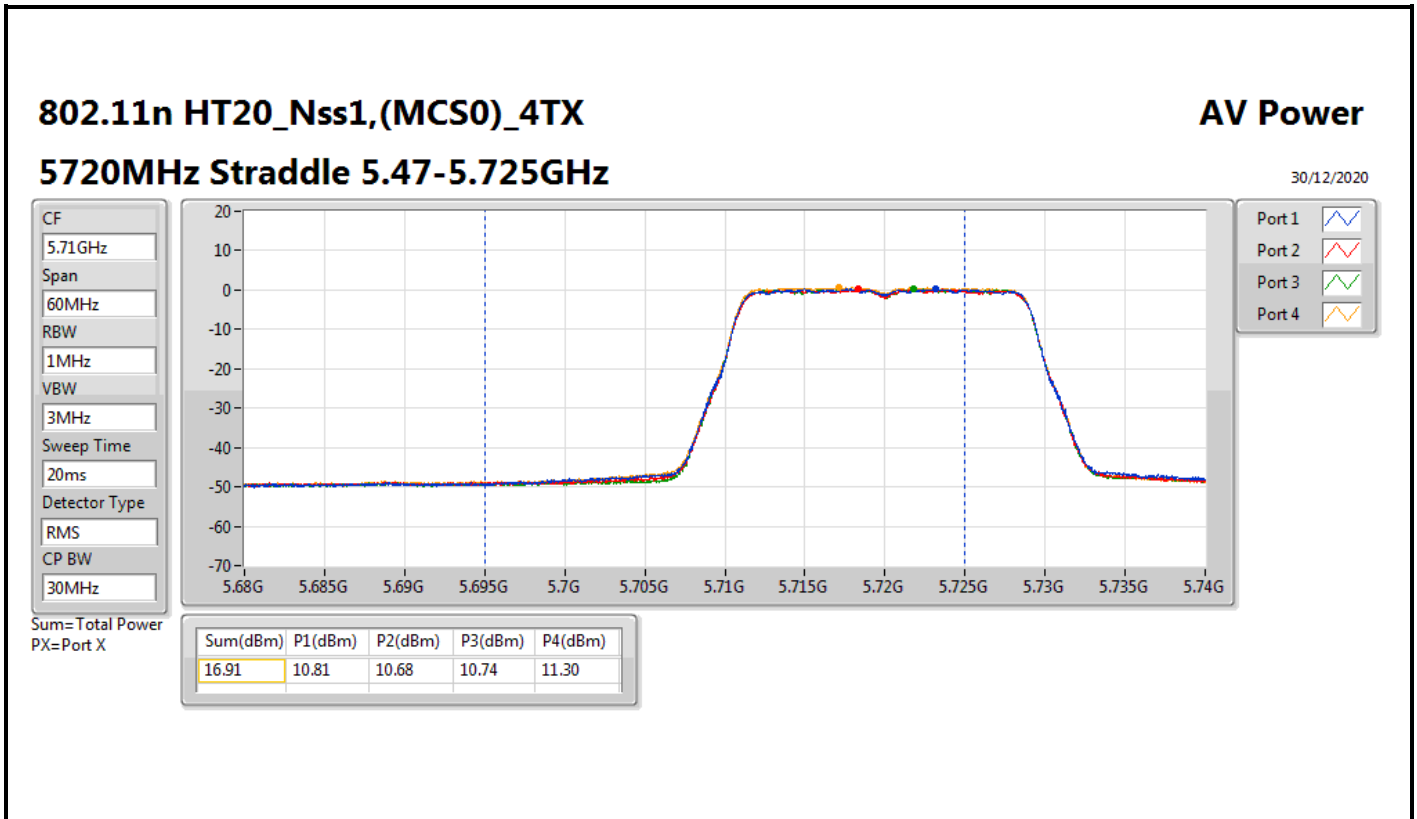

DG = Directional Gain; Port X = Port X output power

802.11ac VHT80_Nss1,(MCS0)_4TX

AV Power

5690MHz Straddle 5.47-5.725GHz

30/12/2020

CF
5.65GHz

Span
300MHz

RBW
1MHz