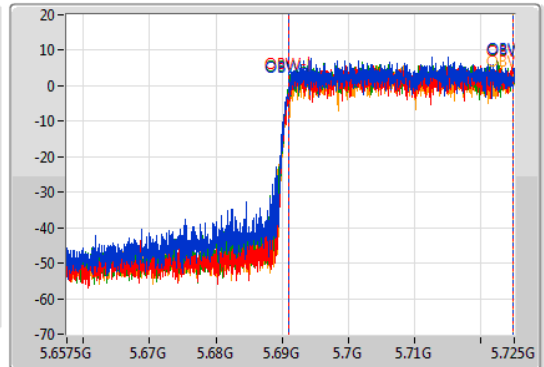

802.11ax HEW40-BF_Nss1,(MCS0)_4TX

EBW

5710MHz Straddle 5.47-5.725GHz

08/01/2021

CF
5.69125GHz
Span
67.5MHz
RBW
500kHz
VBW
2MHz
Sweep Time
100ms
Detector Type
Peak

CF
5.69125GHz
Span
67.5MHz
RBW
1MHz
VBW
3MHz
Sweep Time
100ms
Detector Type
Sample