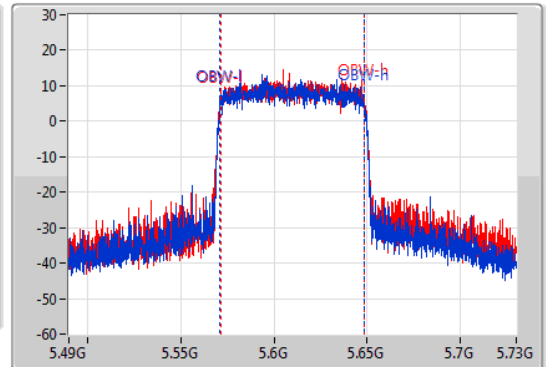

802.11ax HEW80-BF_Nss1,(MCS0)_2TX

EBW

5610MHz

13/01/2021

CF
5.61GHz
Span
240MHz
RBW
1MHz
VBW
3MHz
Sweep Time
100ms
Detector Type
Peak

CF
5.61GHz
Span
240MHz
RBW
2MHz
VBW
8MHz
Sweep Time
100ms
Detector Type
Sample