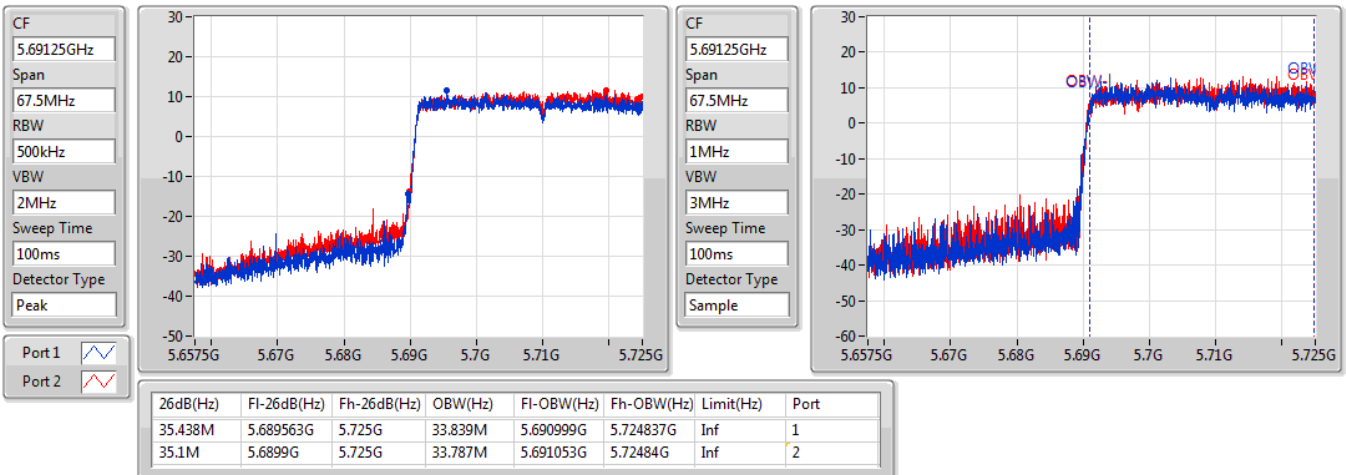

EBW

5670MHz

13/01/2021

802.11ax HEW40-BF_Nss1,(MCS0)_2TX

EBW

5710MHz Straddle 5.47-5.725GHz

13/01/2021

802.11ax HEW40-BF_Nss1,(MCS0)_2TX