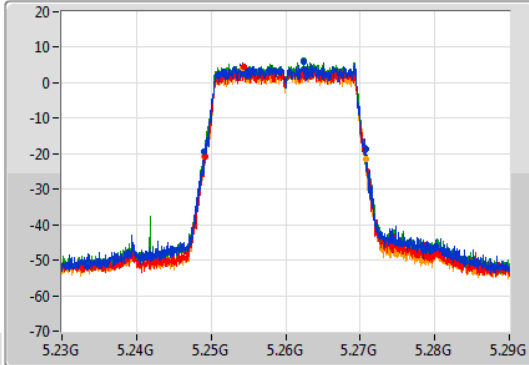

Port X-N dB = Port X 6dB down bandwidth for 5.725-5.85GHz band / 26dB down bandwidth for other band
 Port X-OBW = Port X 99% occupied bandwidth

802.11ax HEW20-BF_Nss1,(MCS0)_4TX

EBW

5260MHz

07/01/2021

CF
5.26GHz
Span
60MHz
RBW
300kHz
VBW
1MHz
Sweep Time
100ms
Detector Type
Peak