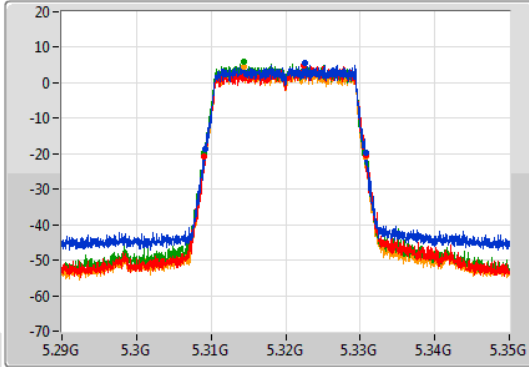

802.11ax HEW20-BF_Nss1,(MCS0)_4TX

EBW

5320MHz

07/01/2021

CF
5.32GHz
Span
60MHz
RBW
300kHz
VBW
1MHz
Sweep Time
100ms
Detector Type
Peak

CF
5.32GHz
Span
60MHz
RBW
300kHz
VBW
1MHz
Sweep Time
100ms
Detector Type
Sample