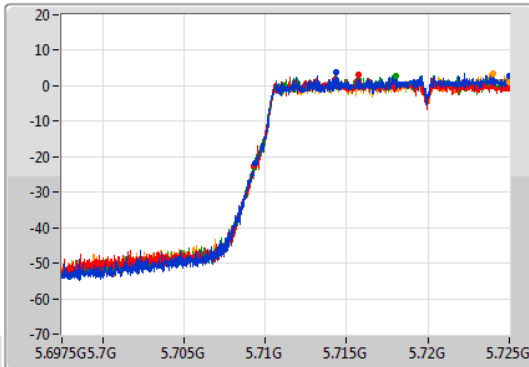

802.11ax HEW20-BF_Nss1,(MCS0)_4TX

EBW

5720MHz Straddle 5.47-5.725GHz

06/01/2021

CF
5.71125GHz
Span
27.5MHz
RBW
200kHz
VBW
1MHz
Sweep Time
100ms
Detector Type
Peak

CF
5.71125GHz
Span
27.5MHz
RBW
300kHz
VBW
1MHz
Sweep Time
100ms
Detector Type
Sample