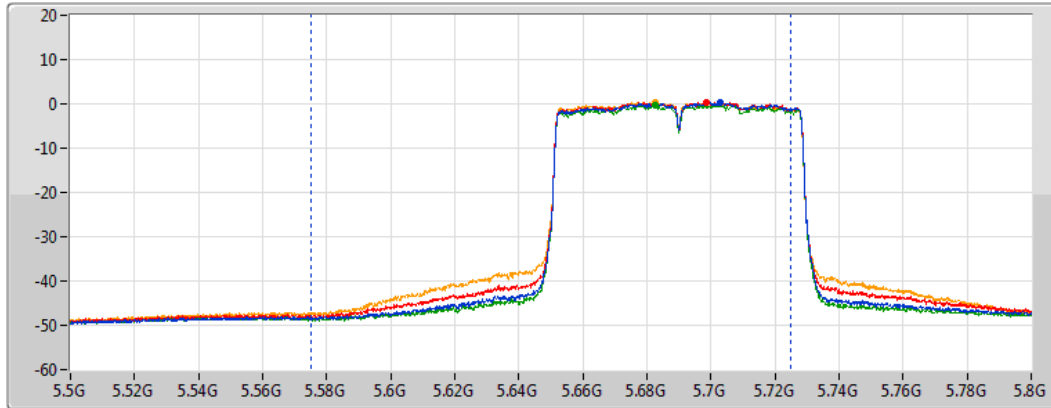

802.11ac VHT80_Nss1,(MCS0)_4TX

AV Power

5690MHz Straddle 5.47-5.725GHz

30/12/2020

CF
5.65GHz

Span
300MHz

RBW
1MHz

VBW
3MHz

Sweep Time
20ms

Detector Type
RMS

CP BW
150MHz

Port 1

Port 2

Port 3

Port 4

Sum= Total Power
PX=Port X

Sum(dBm)	P1(dBm)	P2(dBm)	P3(dBm)	P4(dBm)
23.53	17.54	17.69	17.04	17.75

802.11ac VHT80_Nss1,(MCS0)_4TX

AV Power

5690MHz Straddle 5.725-5.85GHz

30/12/2020

CF
5.735GHz

Span
40MHz

RBW
1MHz

VBW
3MHz

Sweep Time
20ms

Detector Type
RMS

CP BW
20MHz