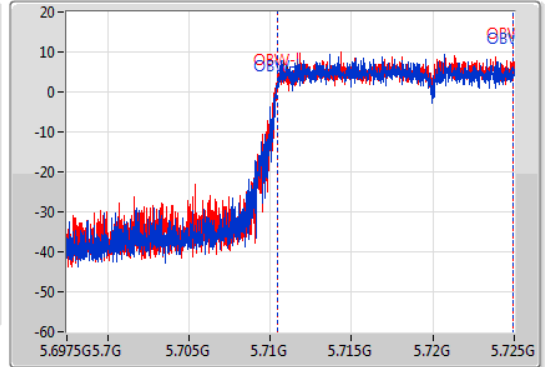

EBW

5720MHz Straddle 5.47-5.725GHz

13/01/2021

CF
5.71125GHz
Span
27.5MHz
RBW
200kHz
VBW
1MHz
Sweep Time
100ms
Detector Type
Peak

CF
5.71125GHz
Span
27.5MHz
RBW
300kHz
VBW
1MHz
Sweep Time
100ms
Detector Type
Sample