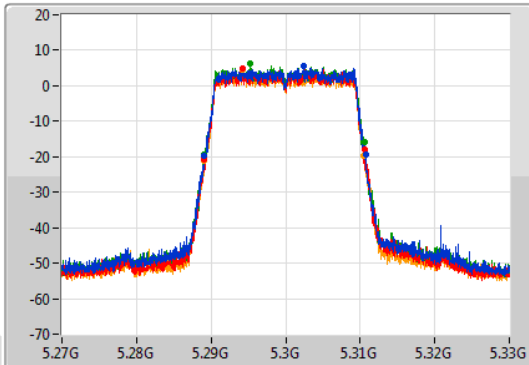

802.11ax HEW20-BF_Nss1,(MCS0)_4TX

EBW

5300MHz

07/01/2021

CF
5.3GHz
Span
60MHz
RBW
300kHz
VBW
1MHz
Sweep Time
100ms
Detector Type
Peak

CF
5.3GHz
Span
60MHz
RBW
300kHz
VBW
1MHz
Sweep Time
100ms
Detector Type
Sample