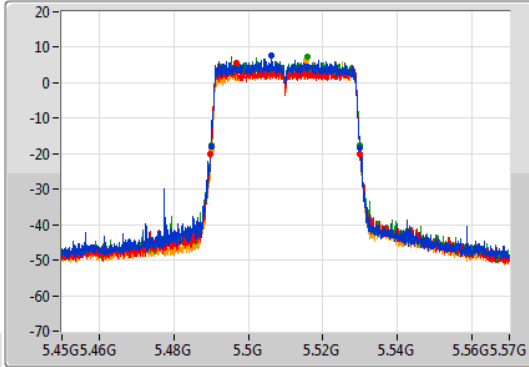

802.11ax HEW40-BF_Nss1,(MCS0)_4TX

EBW

5510MHz

08/01/2021

CF: 5.51GHz
Span: 120MHz
RBW: 500kHz
VBW: 2MHz
Sweep Time: 100ms
Detector Type: Peak

CF: 5.51GHz
Span: 120MHz
RBW: 1MHz
VBW: 3MHz
Sweep Time: 100ms
Detector Type: Sample