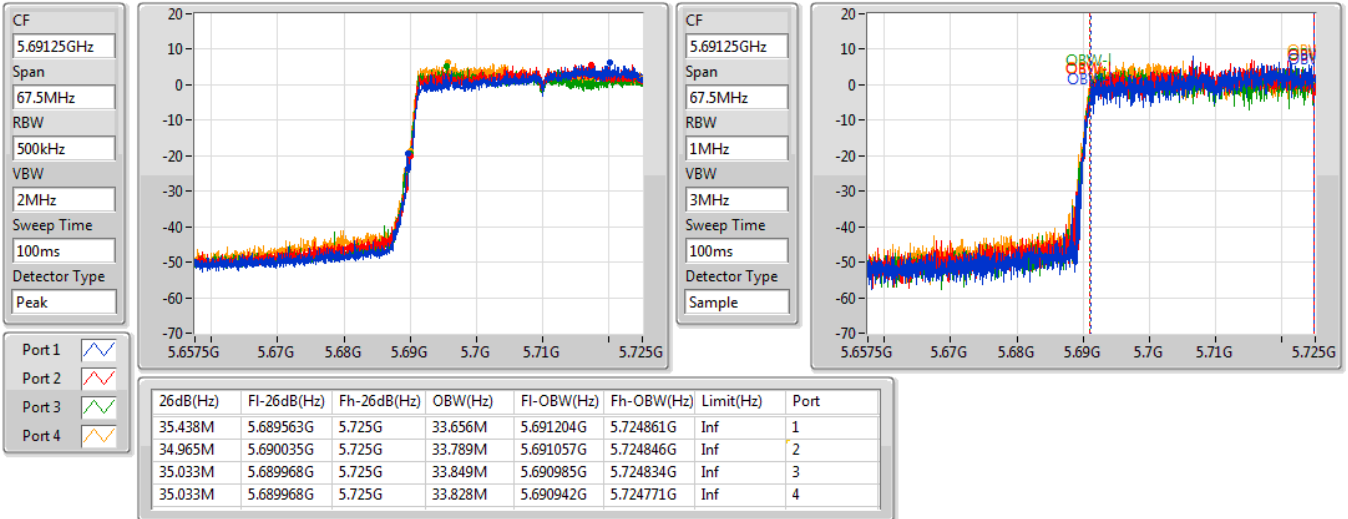

802.11ax HEW40-BF_Nss1,(MCS0)_4TX

EBW

5710MHz Straddle 5.47-5.725GHz

06/01/2021