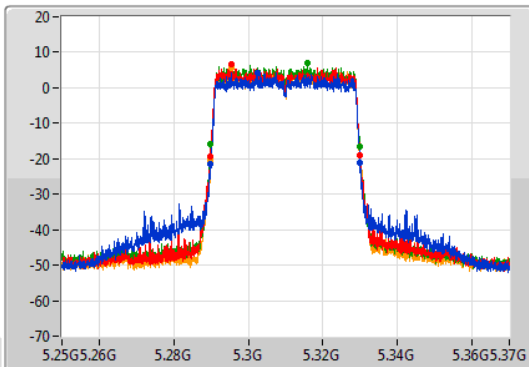

802.11ax HEW40-BF_Nss1,(MCS0)_4TX

EBW

5310MHz

08/01/2021

CF: 5.31GHz
Span: 120MHz
RBW: 500kHz
VBW: 2MHz
Sweep Time: 100ms
Detector Type: Peak

CF: 5.31GHz
Span: 120MHz
RBW: 1MHz
VBW: 3MHz
Sweep Time: 100ms
Detector Type: Sample