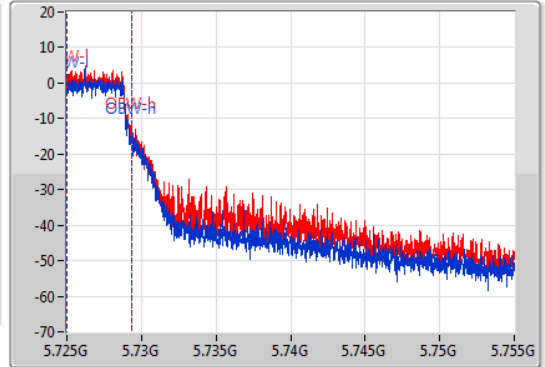

EBW

5720MHz Straddle 5.725-5.85GHz

04/01/2021

CF
5.74GHz
Span
30MHz
RBW
100kHz
VBW
300kHz
Sweep Time
100ms
Detector Type
Peak

CF
5.74GHz
Span
30MHz
RBW
100kHz
VBW
300kHz
Sweep Time
100ms
Detector Type
Sample