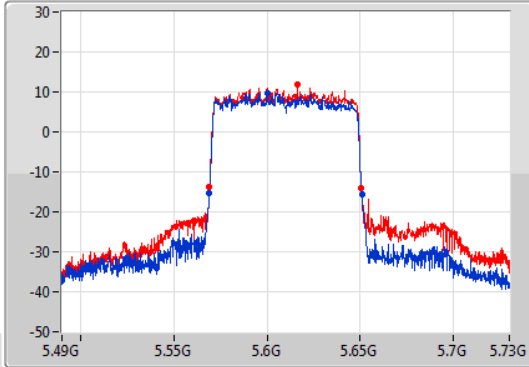

802.11ax HEW80_Nss1,(MCS0)_2TX

EBW

5610MHz

04/01/2021

CF
5.61GHz
Span
240MHz
RBW
1MHz
VBW
3MHz
Sweep Time
100ms
Detector Type
Peak

CF
5.61GHz
Span
240MHz
RBW
2MHz
VBW
8MHz
Sweep Time
100ms
Detector Type
Sample