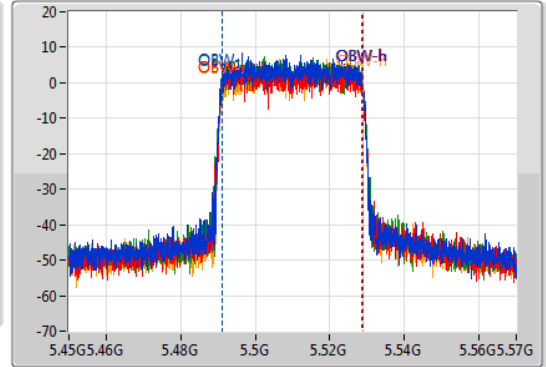

Port 1: [Waveform icon]
 Port 2: [Waveform icon]
 Port 3: [Waveform icon]
 Port 4: [Waveform icon]

26dB(Hz)	Fl-26dB(Hz)	Fh-26dB(Hz)	OBW(Hz)	Fl-OBW(Hz)	Fh-OBW(Hz)	Limit(Hz)	Port
40.08M	5.48996G	5.53004G	37.657M	5.49102G	5.528677G	Inf	1
40.26M	5.48978G	5.53004G	37.84M	5.49101G	5.528851G	Inf	2
39.96M	5.48996G	5.52992G	37.782M	5.491041G	5.528823G	Inf	3
39.84M	5.49008G	5.52992G	37.638M	5.491246G	5.528884G	Inf	4