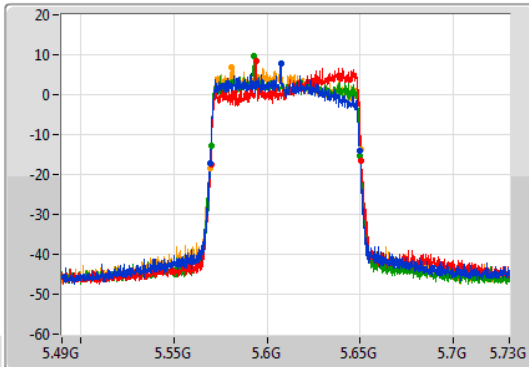

802.11ax HEW80-BF_Nss1,(MCS0)_4TX

EBW

5610MHz

07/01/2021

CF: 5.61GHz
Span: 240MHz
RBW: 1MHz
VBW: 3MHz
Sweep Time: 100ms
Detector Type: Peak

CF: 5.61GHz
Span: 240MHz
RBW: 2MHz
VBW: 8MHz
Sweep Time: 100ms
Detector Type: Sample