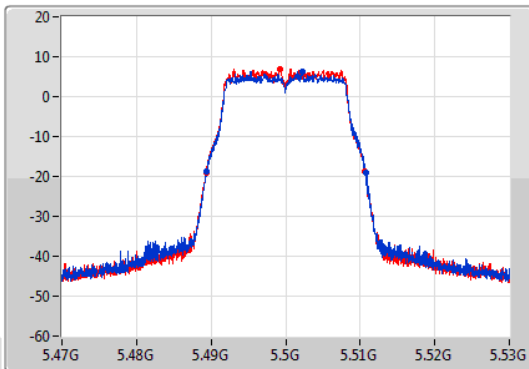

Port X-N dB = Port X 6dB down bandwidth for 5.725-5.85GHz band / 26dB down bandwidth for other band
 Port X-OBW = Port X 99% occupied bandwidth

802.11a_Nss1,(6Mbps)_2TX

EBW

5320MHz

04/01/2021

CF
5.32GHz
Span
60MHz
RBW
300kHz
VBW
1MHz
Sweep Time
100ms
Detector Type
Peak

CF
5.32GHz
Span
60MHz
RBW
300kHz
VBW
1MHz
Sweep Time
100ms
Detector Type
Sample

26dB(Hz)	Fl-26dB(Hz)	Fh-26dB(Hz)	OBW(Hz)	Fl-OBW(Hz)	Fh-OBW(Hz)	Limit(Hz)	Port
21.45M	5.30941G	5.33086G	16.748M	5.311608G	5.328356G	Inf	1
21.3M	5.30935G	5.33065G	16.724M	5.311586G	5.32831G	Inf	2

802.11a_Nss1,(6Mbps)_2TX

EBW

5500MHz

04/01/2021

CF
5.5GHz
Span
60MHz
RBW
300kHz
VBW
1MHz
Sweep Time
100ms
Detector Type
Peak

CF
5.5GHz
Span
60MHz
RBW
300kHz
VBW
1MHz
Sweep Time
100ms
Detector Type
Sample

26dB(Hz)	Fl-26dB(Hz)	Fh-26dB(Hz)	OBW(Hz)	Fl-OBW(Hz)	Fh-OBW(Hz)	Limit(Hz)	Port
21.42M	5.48938G	5.5108G	16.728M	5.491594G	5.508322G	Inf	1
21.36M	5.48932G	5.51068G	16.752M	5.491621G	5.508373G	Inf	2