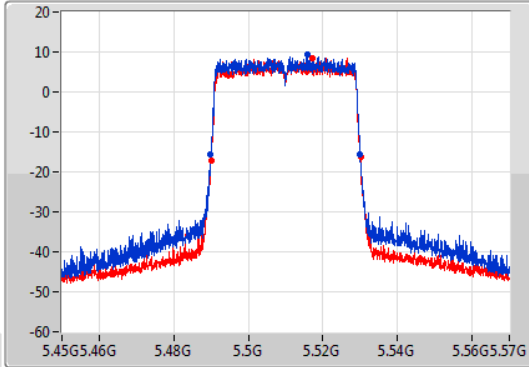

802.11ax HEW40-BF_Nss1,(MCS0)_2TX

EBW

5510MHz

13/01/2021

CF
5.51GHz
Span
120MHz
RBW
500kHz
VBW
2MHz
Sweep Time
100ms
Detector Type
Peak

CF
5.51GHz
Span
120MHz
RBW
1MHz
VBW
3MHz
Sweep Time
100ms
Detector Type
Sample