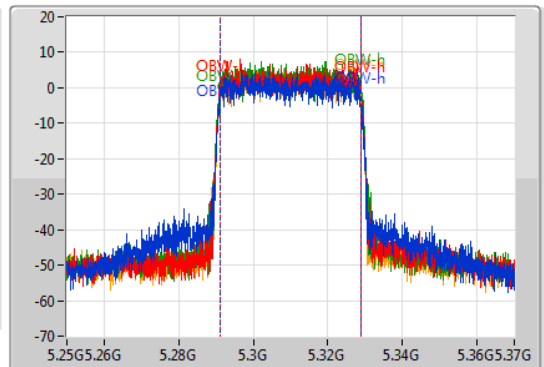

Port 1: [Waveform icon]
Port 2: [Waveform icon]
Port 3: [Waveform icon]
Port 4: [Waveform icon]

26dB(Hz)	Fl-26dB(Hz)	Fh-26dB(Hz)	OBW(Hz)	Fl-OBW(Hz)	Fh-OBW(Hz)	Limit(Hz)	Port
40.02M	5.2899G	5.32992G	37.755M	5.290992G	5.328747G	Inf	1
40.02M	5.28984G	5.32986G	37.831M	5.291002G	5.328833G	Inf	2
39.96M	5.2899G	5.32986G	37.777M	5.291059G	5.328836G	Inf	3
40.02M	5.28978G	5.3298G	37.678M	5.291076G	5.328754G	Inf	4