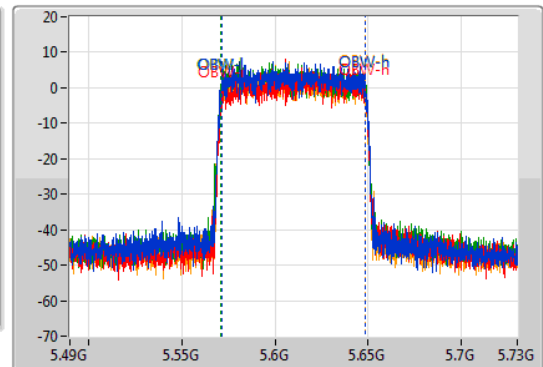

Port 1: [Waveform icon]
Port 2: [Waveform icon]
Port 3: [Waveform icon]
Port 4: [Waveform icon]

26dB(Hz)	Fl-26dB(Hz)	Fh-26dB(Hz)	OBW(Hz)	Fl-OBW(Hz)	Fh-OBW(Hz)	Limit(Hz)	Port
81.84M	5.56944G	5.65128G	77.271M	5.571277G	5.648548G	Inf	1
81.24M	5.56956G	5.6508G	77.021M	5.571674G	5.648696G	Inf	2
81.24M	5.56944G	5.65068G	77.632M	5.571138G	5.64877G	Inf	3
80.64M	5.56956G	5.6502G	77.386M	5.571051G	5.648436G	Inf	4