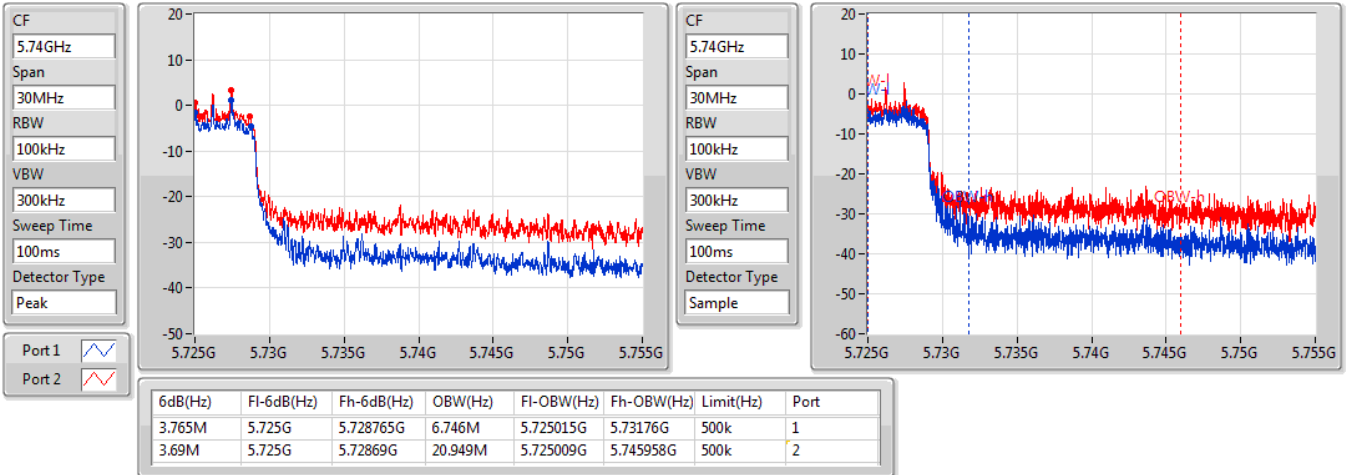

802.11ax HEW80_Nss1,(MCS0)_2TX

EBW

5690MHz Straddle 5.725-5.85GHz

04/01/2021