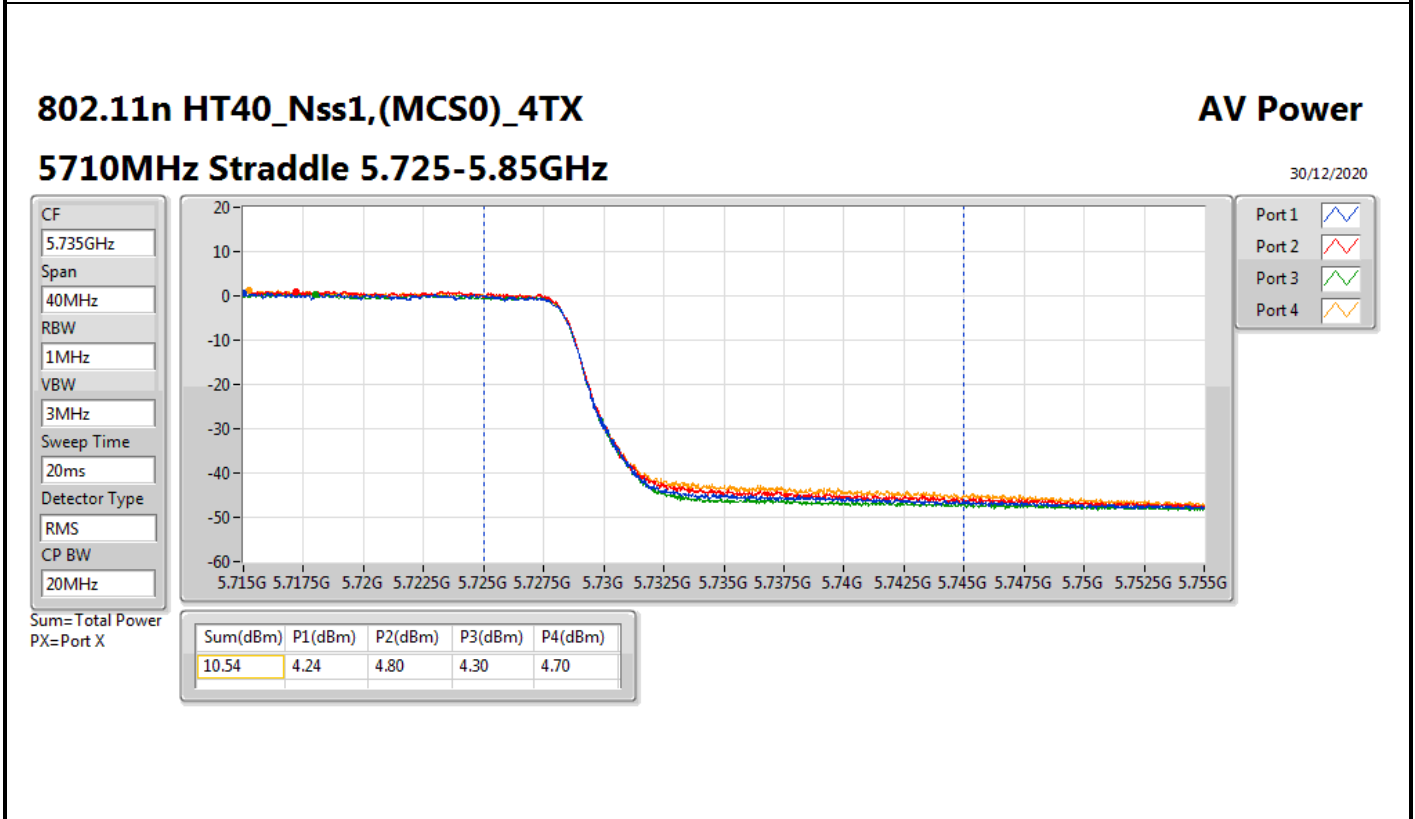

DG = Directional Gain; Port X = Port X output power

802.11ac VHT80_Nss1,(MCS0)_4TX

AV Power

5690MHz Straddle 5.47-5.725GHz

30/12/2020

CF
5.65GHz

Span
300MHz

RBW
1MHz