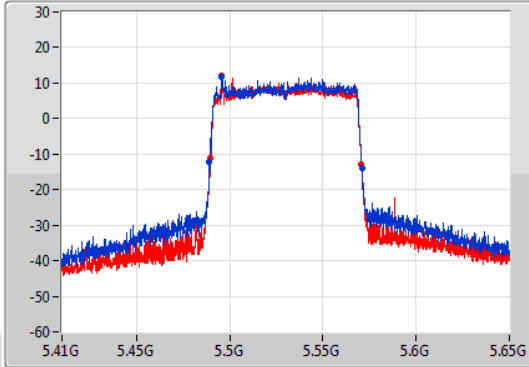

802.11ax HEW80-BF_Nss1,(MCS0)_2TX

EBW

5530MHz

13/01/2021

CF
5.53GHz
Span
240MHz
RBW
1MHz
VBW
3MHz
Sweep Time
100ms
Detector Type
Peak

CF
5.53GHz
Span
240MHz
RBW
2MHz
VBW
8MHz
Sweep Time
100ms
Detector Type
Sample