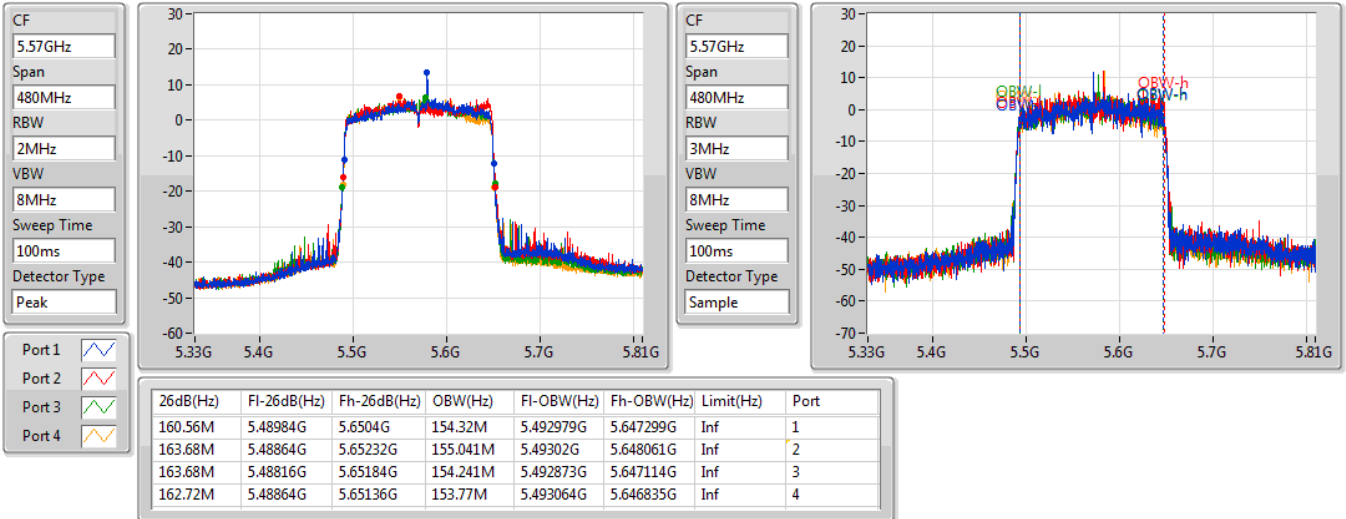

802.11ax HEW160-BF_Nss1,(MCS0)_4TX

EBW

5570MHz

07/01/2021