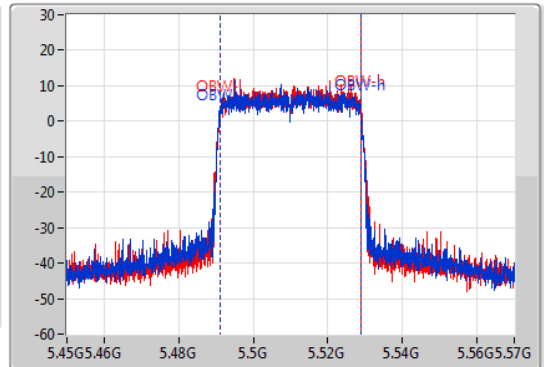

802.11ax HEW40_Nss1,(MCS0)_2TX

EBW

5510MHz

04/01/2021

CF
5.51GHz
Span
120MHz
RBW
500kHz
VBW
2MHz
Sweep Time
100ms
Detector Type
Peak

CF
5.51GHz
Span
120MHz
RBW
1MHz
VBW
3MHz
Sweep Time
100ms
Detector Type
Sample