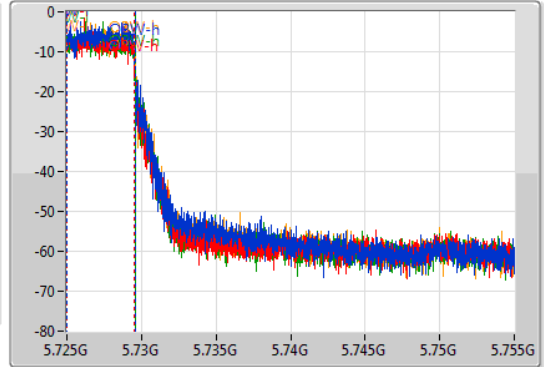

802.11ax HEW20-BF_Nss1,(MCS0)_4TX

EBW

5720MHz Straddle 5.725-5.85GHz

06/01/2021

CF
5.74GHz
Span
30MHz
RBW
100kHz
VBW
300kHz
Sweep Time
100ms
Detector Type
Peak

CF
5.74GHz
Span
30MHz
RBW
100kHz
VBW
300kHz
Sweep Time
100ms
Detector Type
Sample