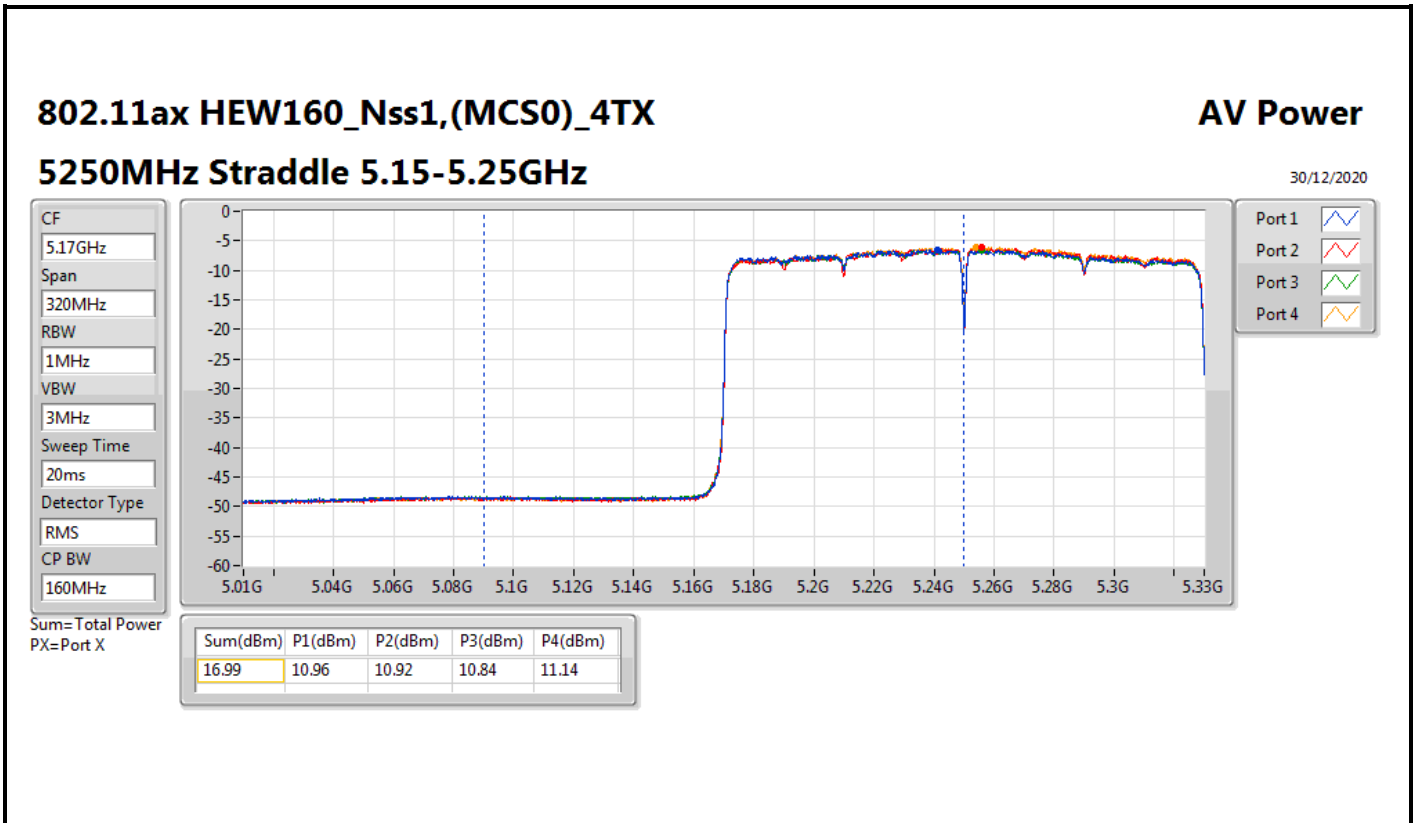

Summary

Mode	Total Power (dBm)	Total Power (W)	EIRP (dBm)	EIRP (W)
5.25-5.35GHz	-	-	-	-
802.11a_Nss1,(6Mbps)_2TX	20.55	0.11350	26.75	0.47315
802.11n HT20_Nss1,(MCS0)_2TX	21.10	0.12882	27.30	0.53703
802.11n HT40_Nss1,(MCS0)_2TX	21.80	0.15136	28.00	0.63096
802.11ac VHT20_Nss1,(MCS0)_2TX	21.10	0.12882	27.30	0.53703
802.11ac VHT40_Nss1,(MCS0)_2TX	21.90	0.15488	28.10	0.64565
802.11ac VHT80_Nss1,(MCS0)_2TX	17.48	0.05598	23.68	0.23335
802.11ax HEW20_Nss1,(MCS0)_2TX	21.32	0.13552	27.52	0.56494
802.11ax HEW40_Nss1,(MCS0)_2TX	21.92	0.15560	28.12	0.64863
802.11ax HEW80_Nss1,(MCS0)_2TX	17.74	0.05943	23.94	0.24774
5.47-5.725GHz	-	-	-	-
802.11a_Nss1,(6Mbps)_2TX	20.06	0.10139	26.26	0.42267
802.11n HT20_Nss1,(MCS0)_2TX	21.18	0.13122	27.38	0.54702
802.11n HT40_Nss1,(MCS0)_2TX	22.94	0.19679	29.14	0.82035
802.11ac VHT20_Nss1,(MCS0)_2TX	21.29	0.13459	27.49	0.56105
802.11ac VHT40_Nss1,(MCS0)_2TX	23.06	0.20230	29.26	0.84333
802.11ac VHT80_Nss1,(MCS0)_2TX	23.15	0.20654	29.35	0.86099
802.11ax HEW20_Nss1,(MCS0)_2TX	21.37	0.13709	27.57	0.57148
802.11ax HEW40_Nss1,(MCS0)_2TX	23.18	0.20797	29.38	0.86696
802.11ax HEW80_Nss1,(MCS0)_2TX	23.27	0.21232	29.47	0.88512
5.725-5.85GHz	-	-	-	-
802.11a_Nss1,(6Mbps)_2TX	13.64	0.02312	19.84	0.09638
802.11n HT20_Nss1,(MCS0)_2TX	14.25	0.02661	20.45	0.11092
802.11n HT40_Nss1,(MCS0)_2TX	12.59	0.01816	18.79	0.07568
802.11ac VHT20_Nss1,(MCS0)_2TX	14.30	0.02692	20.50	0.11220
802.11ac VHT40_Nss1,(MCS0)_2TX	12.69	0.01858	18.89	0.07745
802.11ac VHT80_Nss1,(MCS0)_2TX	9.07	0.00807	15.27	0.03365
802.11ax HEW20_Nss1,(MCS0)_2TX	14.90	0.03090	21.10	0.12882
802.11ax HEW40_Nss1,(MCS0)_2TX	13.36	0.02168	19.56	0.09036
802.11ax HEW80_Nss1,(MCS0)_2TX	9.88	0.00973	16.08	0.04055