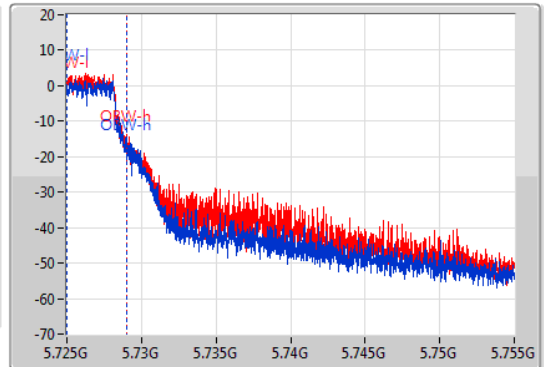

EBW

5720MHz Straddle 5.725-5.85GHz

04/01/2021

CF
5.74GHz
Span
30MHz
RBW
100kHz
VBW
300kHz
Sweep Time
100ms
Detector Type
Peak

CF
5.74GHz
Span
30MHz
RBW
100kHz
VBW
300kHz
Sweep Time
100ms
Detector Type
Sample