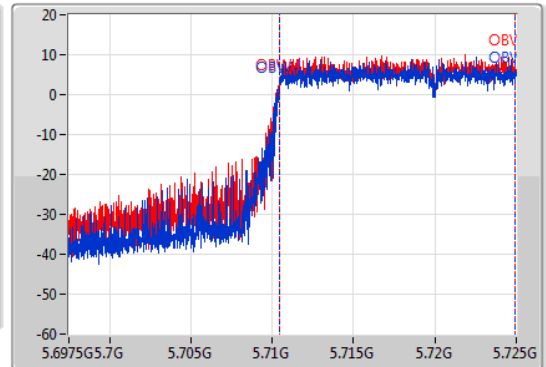

802.11ax HEW20_Nss1,(MCS0)_2TX

EBW

5720MHz Straddle 5.47-5.725GHz

04/01/2021

CF
5.71125GHz
Span
27.5MHz
RBW
200kHz
VBW
1MHz
Sweep Time
100ms
Detector Type
Peak

CF
5.71125GHz
Span
27.5MHz
RBW
300kHz
VBW
1MHz
Sweep Time
100ms
Detector Type
Sample