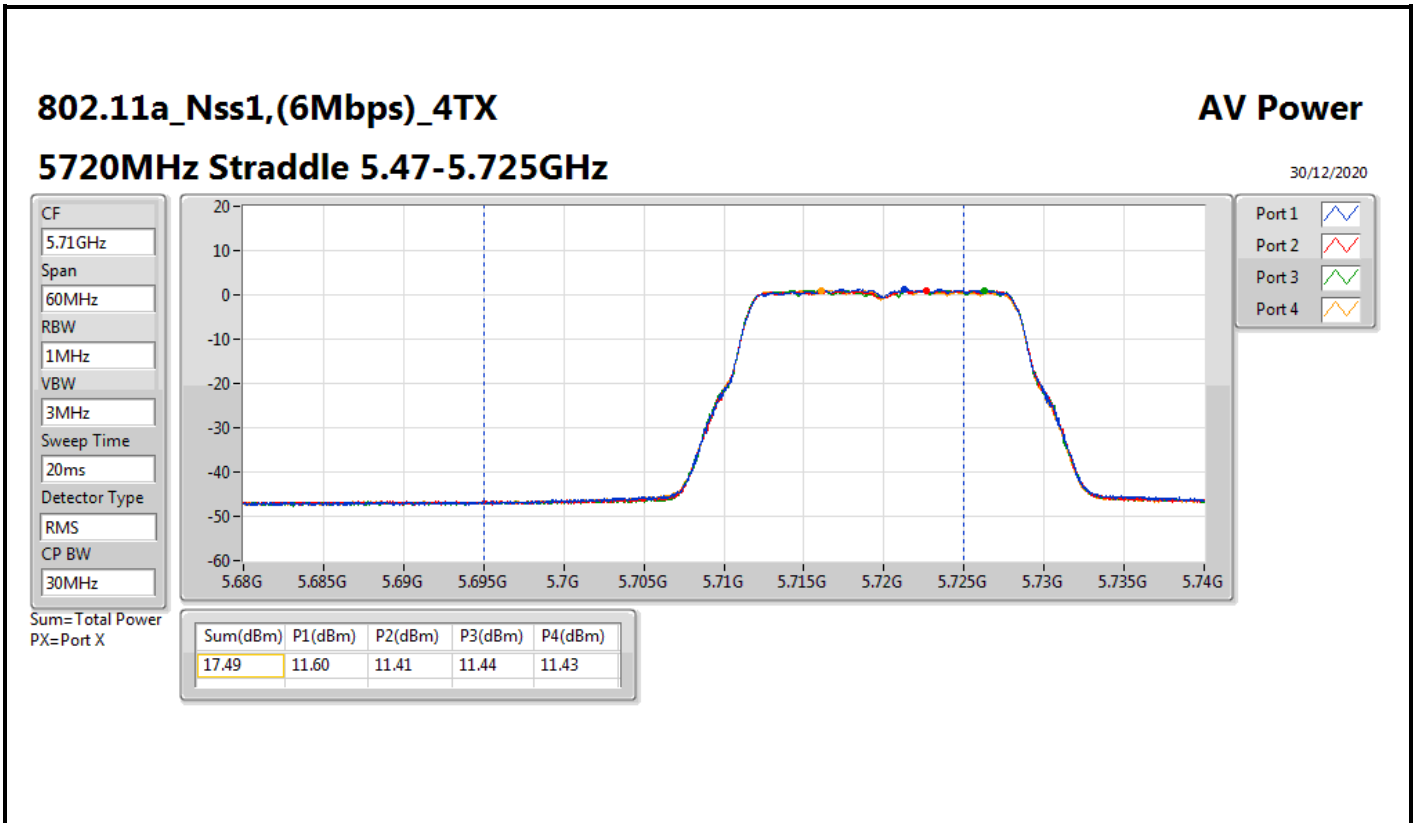

DG = Directional Gain; Port X = Port X output power

802.11ac VHT80_Nss1,(MCS0)_4TX

AV Power

5690MHz Straddle 5.47-5.725GHz

30/12/2020

CF
5.65GHz

Span
300MHz

RBW
1MHz