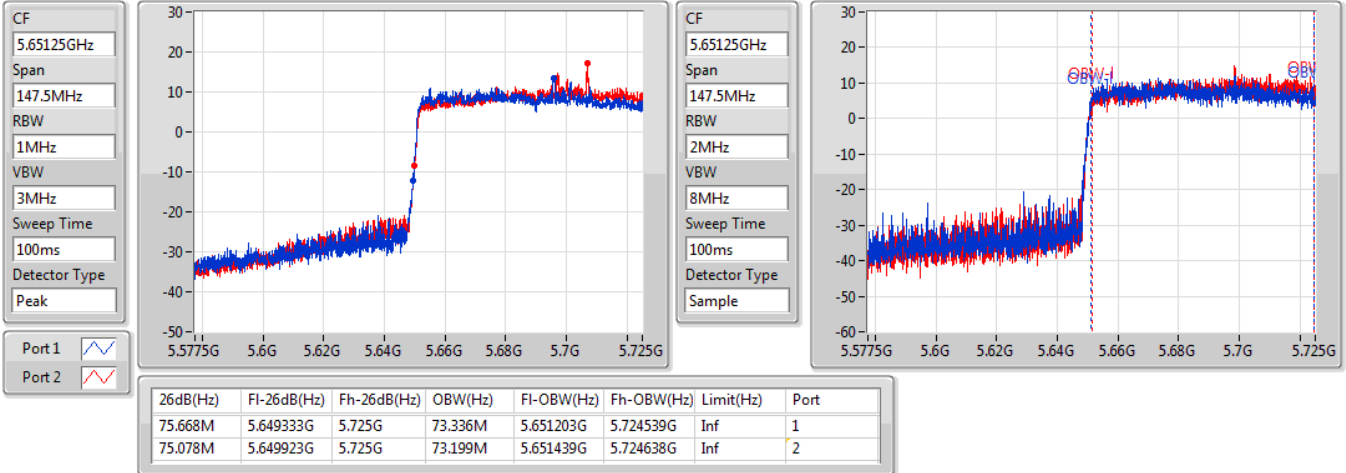

802.11ax HEW80-BF_Nss1,(MCS0)_2TX

EBW

5690MHz Straddle 5.47-5.725GHz

13/01/2021