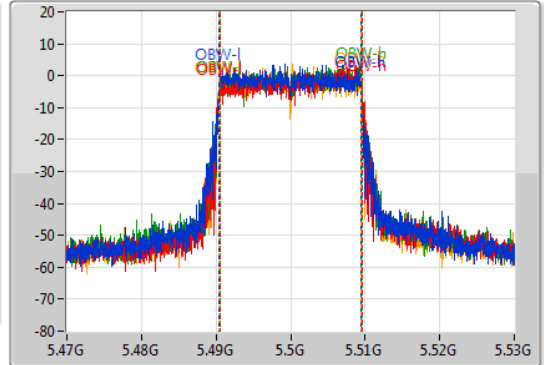

802.11ax HEW20-BF_Nss1,(MCS0)_4TX

EBW

5500MHz

06/01/2021

CF
5.5GHz
Span
60MHz
RBW
300kHz
VBW
1MHz
Sweep Time
100ms
Detector Type
Peak

CF
5.5GHz
Span
60MHz
RBW
300kHz
VBW
1MHz
Sweep Time
100ms
Detector Type
Sample

Port 1
Port 2
Port 3
Port 4

26dB(Hz)	Fl-26dB(Hz)	Fh-26dB(Hz)	OBW(Hz)	Fl-OBW(Hz)	Fh-OBW(Hz)	Limit(Hz)	Port
21.36M	5.48929G	5.51065G	18.986M	5.490432G	5.509418G	Inf	1
21.48M	5.48932G	5.5108G	19.028M	5.490501G	5.509529G	Inf	2
21.6M	5.48923G	5.51083G	19.051M	5.49049G	5.509541G	Inf	3
21.6M	5.4892G	5.5108G	19.018M	5.490451G	5.509469G	Inf	4

802.11ax HEW20-BF_Nss1,(MCS0)_4TX

EBW

5580MHz

06/01/2021

CF
5.58GHz
Span
60MHz
RBW
300kHz
VBW
1MHz
Sweep Time
100ms
Detector Type
Peak

CF
5.58GHz
Span
60MHz
RBW
300kHz
VBW
1MHz
Sweep Time
100ms
Detector Type
Sample

Port 1
Port 2
Port 3
Port 4

26dB(Hz)	Fl-26dB(Hz)	Fh-26dB(Hz)	OBW(Hz)	Fl-OBW(Hz)	Fh-OBW(Hz)	Limit(Hz)	Port
21.66M	5.56899G	5.59065G	19.024M	5.570478G	5.589502G	Inf	1
21.48M	5.56911G	5.59059G	19.051M	5.570409G	5.58946G	Inf	2
21.45M	5.56926G	5.59071G	18.971M	5.57043G	5.589401G	Inf	3
21.51M	5.56926G	5.59077G	19M	5.570429G	5.589429G	Inf	4