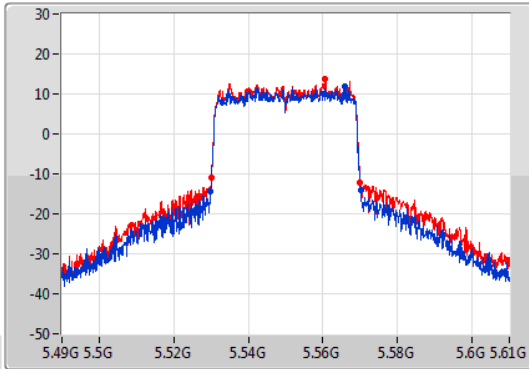

802.11ax HEW40_Nss1,(MCS0)_2TX

EBW

5550MHz

04/01/2021

CF
5.55GHz
Span
120MHz
RBW
500kHz
VBW
2MHz
Sweep Time
100ms
Detector Type
Peak

CF
5.55GHz
Span
120MHz
RBW
1MHz
VBW
3MHz
Sweep Time
100ms
Detector Type
Sample