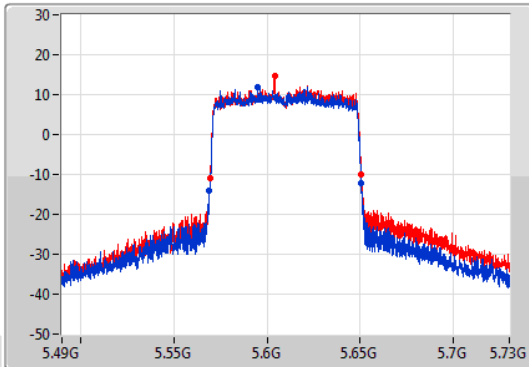

CF
5.61GHz
Span
240MHz
RBW
2MHz
VBW
8MHz
Sweep Time
100ms
Detector Type
Sample