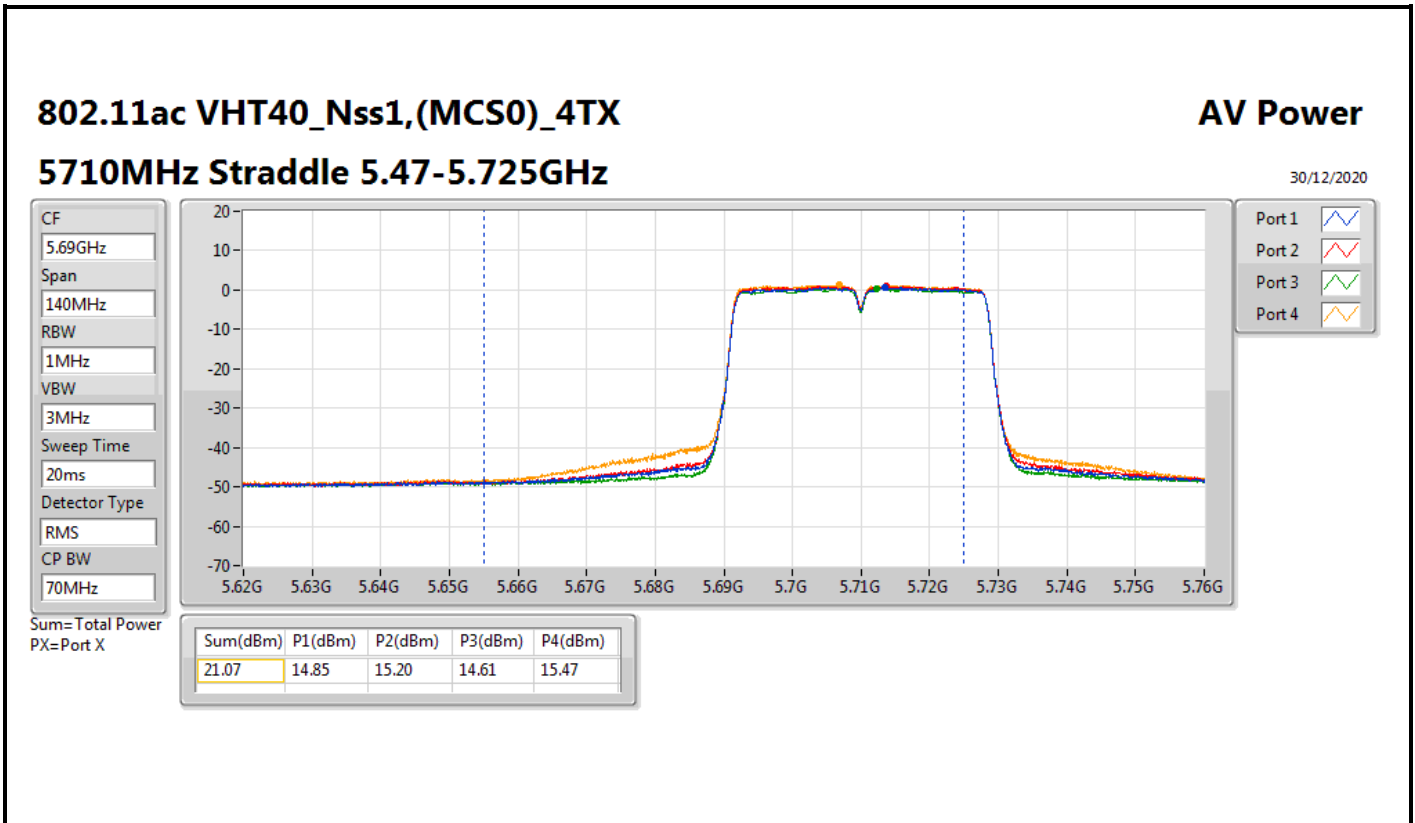

DG = Directional Gain; Port X = Port X output power

802.11ac VHT80_Nss1,(MCS0)_4TX

AV Power

5690MHz Straddle 5.47-5.725GHz

30/12/2020

CF
5.65GHz

Span
300MHz

RBW
1MHz