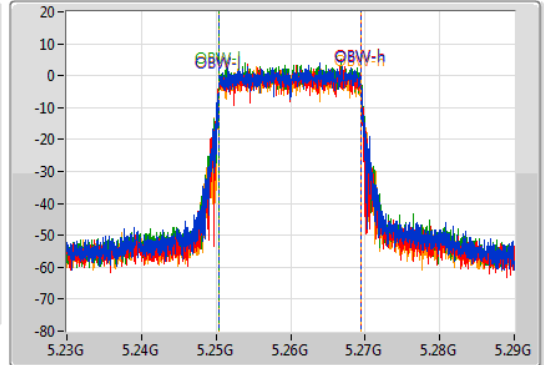

802.11ax HEW20-BF_Nss1,(MCS0)_4TX

EBW

5260MHz

07/01/2021

CF
5.26GHz
Span
60MHz
RBW
300kHz
VBW
1MHz
Sweep Time
100ms
Detector Type
Peak

CF
5.26GHz
Span
60MHz
RBW
300kHz
VBW
1MHz
Sweep Time
100ms
Detector Type
Sample

Port 1
Port 2
Port 3
Port 4

26dB(Hz)	Fl-26dB(Hz)	Fh-26dB(Hz)	OBW(Hz)	Fl-OBW(Hz)	Fh-OBW(Hz)	Limit(Hz)	Port
21.72M	5.24905G	5.27077G	19.005M	5.25043G	5.269434G	Inf	1
21.51M	5.24917G	5.27068G	19.029M	5.250417G	5.269446G	Inf	2
21.75M	5.24902G	5.27077G	19.018M	5.250427G	5.269445G	Inf	3
21.72M	5.24908G	5.2708G	18.963M	5.250438G	5.269402G	Inf	4

802.11ax HEW20-BF_Nss1,(MCS0)_4TX

EBW

5300MHz

07/01/2021

CF
5.3GHz
Span
60MHz
RBW
300kHz
VBW
1MHz
Sweep Time
100ms
Detector Type
Peak

CF
5.3GHz
Span
60MHz
RBW
300kHz
VBW
1MHz
Sweep Time
100ms
Detector Type
Sample

Port 1
Port 2
Port 3
Port 4

26dB(Hz)	Fl-26dB(Hz)	Fh-26dB(Hz)	OBW(Hz)	Fl-OBW(Hz)	Fh-OBW(Hz)	Limit(Hz)	Port
21.75M	5.28905G	5.3108G	18.991M	5.290432G	5.309423G	Inf	1
21.54M	5.28908G	5.31062G	18.975M	5.290465G	5.30944G	Inf	2
21.54M	5.28902G	5.31056G	19.027M	5.290405G	5.309432G	Inf	3
21.48M	5.28902G	5.3105G	18.989M	5.290426G	5.309414G	Inf	4