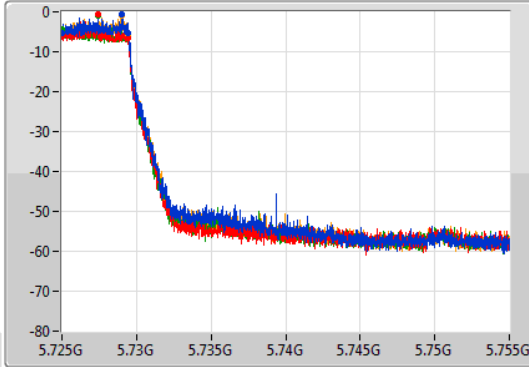

802.11ax HEW20-BF_Nss1,(MCS0)_4TX

EBW

5720MHz Straddle 5.725-5.85GHz

06/01/2021

CF
5.74GHz
Span
30MHz
RBW
100kHz
VBW
300kHz
Sweep Time
100ms
Detector Type
Peak

CF
5.74GHz
Span
30MHz
RBW
100kHz
VBW
300kHz
Sweep Time
100ms
Detector Type
Sample