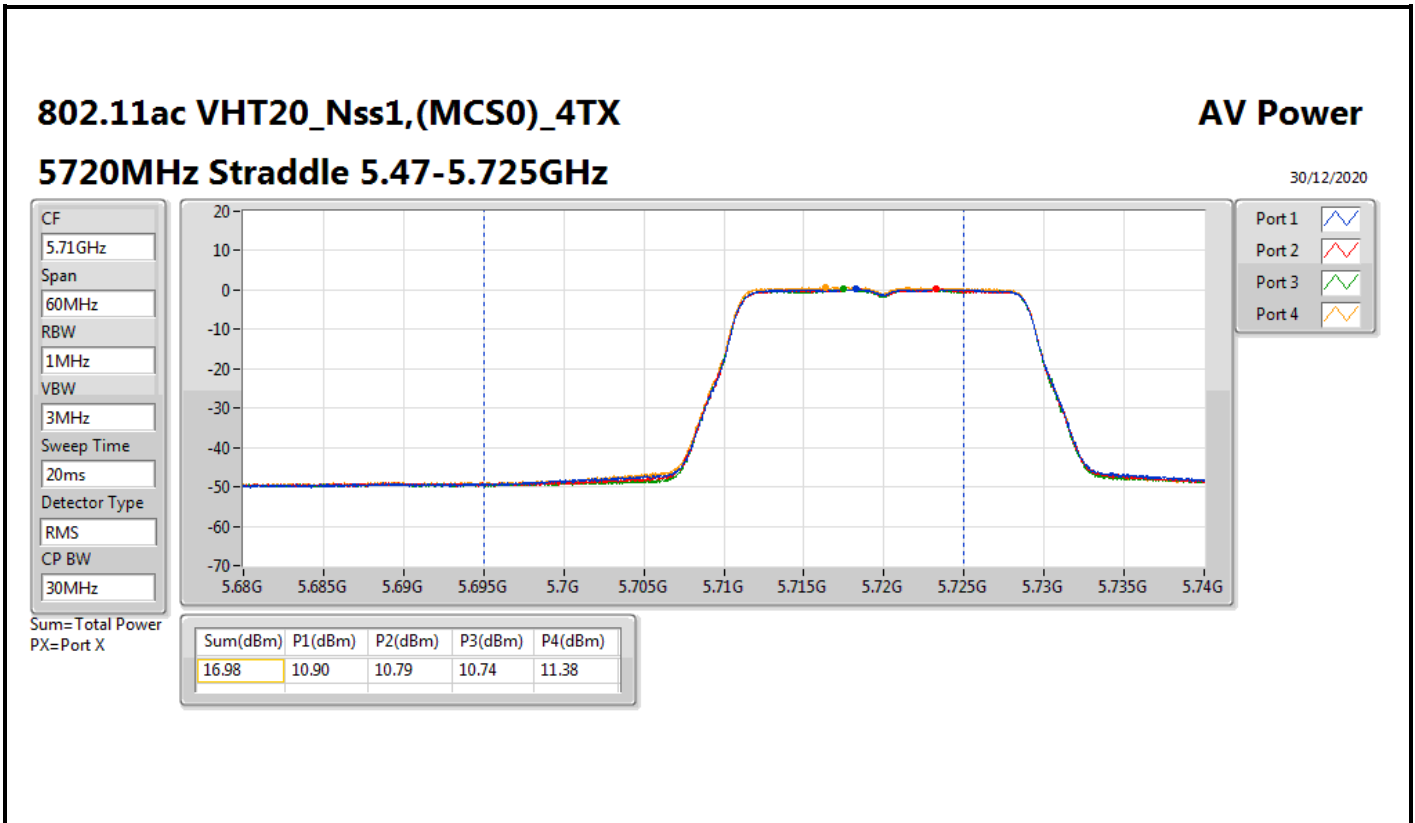

DG = Directional Gain; Port X = Port X output power

802.11ac VHT80_Nss1,(MCS0)_4TX

AV Power

5690MHz Straddle 5.47-5.725GHz

30/12/2020

CF
5.65GHz

Span
300MHz

RBW
1MHz