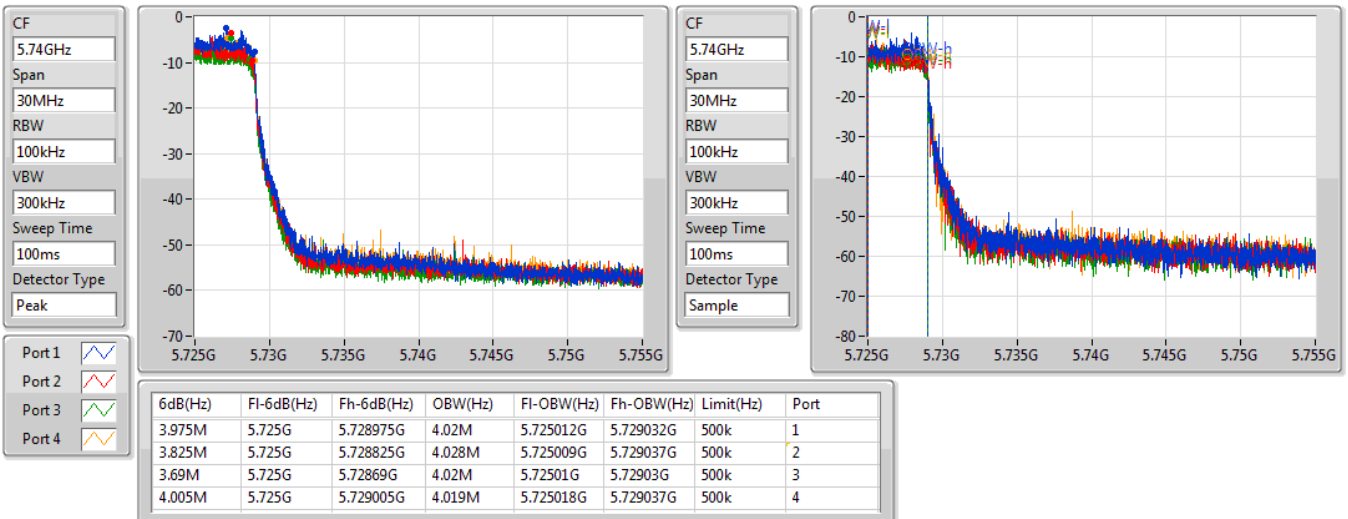

802.11ax HEW40-BF_Nss1,(MCS0)_4TX

EBW

5710MHz Straddle 5.47-5.725GHz

06/01/2021

802.11ax HEW40-BF_Nss1,(MCS0)_4TX

EBW

5710MHz Straddle 5.725-5.85GHz

06/01/2021