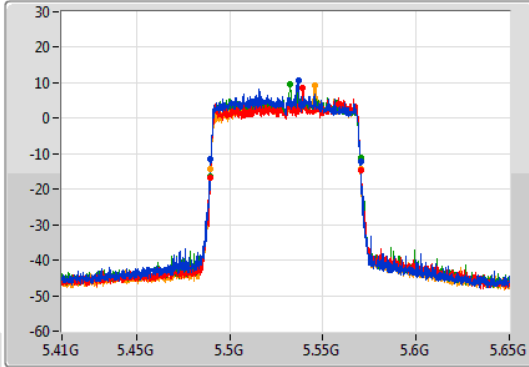

802.11ax HEW80-BF_Nss1,(MCS0)_4TX

EBW

5530MHz

08/01/2021

CF: 5.53GHz
Span: 240MHz
RBW: 1MHz
VBW: 3MHz
Sweep Time: 100ms
Detector Type: Peak

CF: 5.53GHz
Span: 240MHz
RBW: 2MHz
VBW: 8MHz
Sweep Time: 100ms
Detector Type: Sample