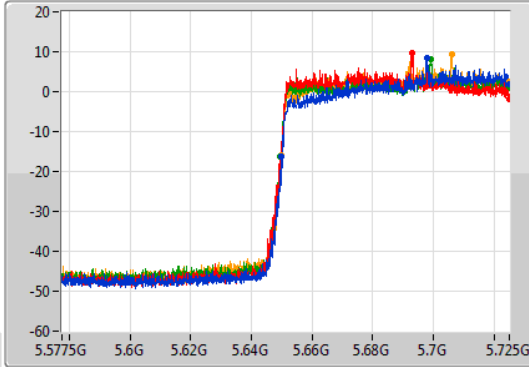

802.11ax HEW80-BF_Nss1,(MCS0)_4TX

EBW

5690MHz Straddle 5.47-5.725GHz

07/01/2021

CF
5.65125GHz
Span
147.5MHz
RBW
1MHz
VBW
3MHz
Sweep Time
100ms
Detector Type
Peak

CF
5.65125GHz
Span
147.5MHz
RBW
2MHz
VBW
8MHz
Sweep Time
100ms
Detector Type
Sample