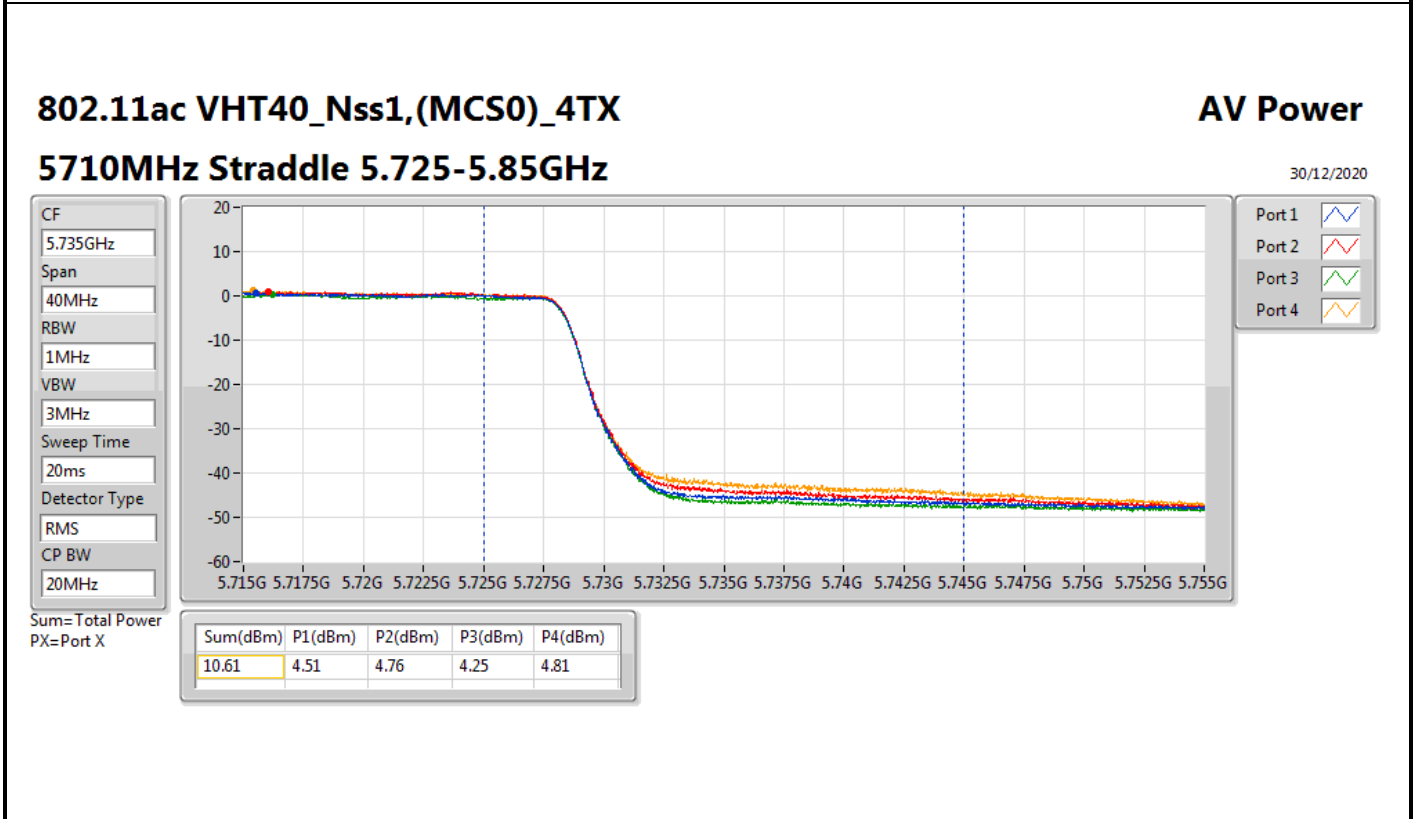

DG = Directional Gain; Port X = Port X output power

802.11ac VHT80_Nss1,(MCS0)_4TX

AV Power

5690MHz Straddle 5.47-5.725GHz

30/12/2020

CF
5.65GHz

Span
300MHz

RBW
1MHz