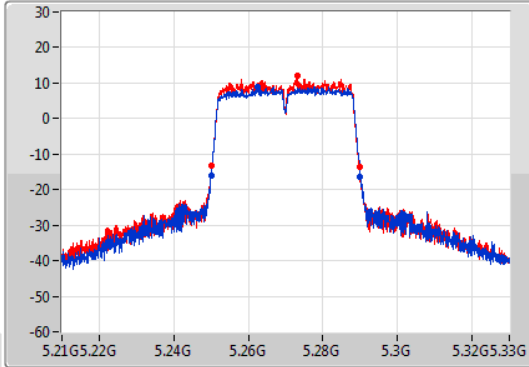

802.11n HT40_Nss1,(MCS0)_2TX

EBW

5270MHz

04/01/2021

CF
5.27GHz
Span
120MHz
RBW
500kHz
VBW
2MHz
Sweep Time
100ms
Detector Type
Peak

CF
5.27GHz
Span
120MHz
RBW
1MHz
VBW
3MHz
Sweep Time
100ms
Detector Type
Sample