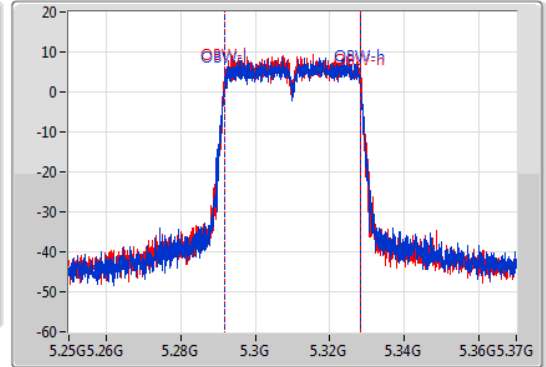

802.11ac VHT40_Nss1,(MCS0)_2TX

EBW

5310MHz

04/01/2021

CF
5.31GHz
Span
120MHz
RBW
500kHz
VBW
2MHz
Sweep Time
100ms
Detector Type
Peak

CF
5.31GHz
Span
120MHz
RBW
1MHz
VBW
3MHz
Sweep Time
100ms
Detector Type
Sample