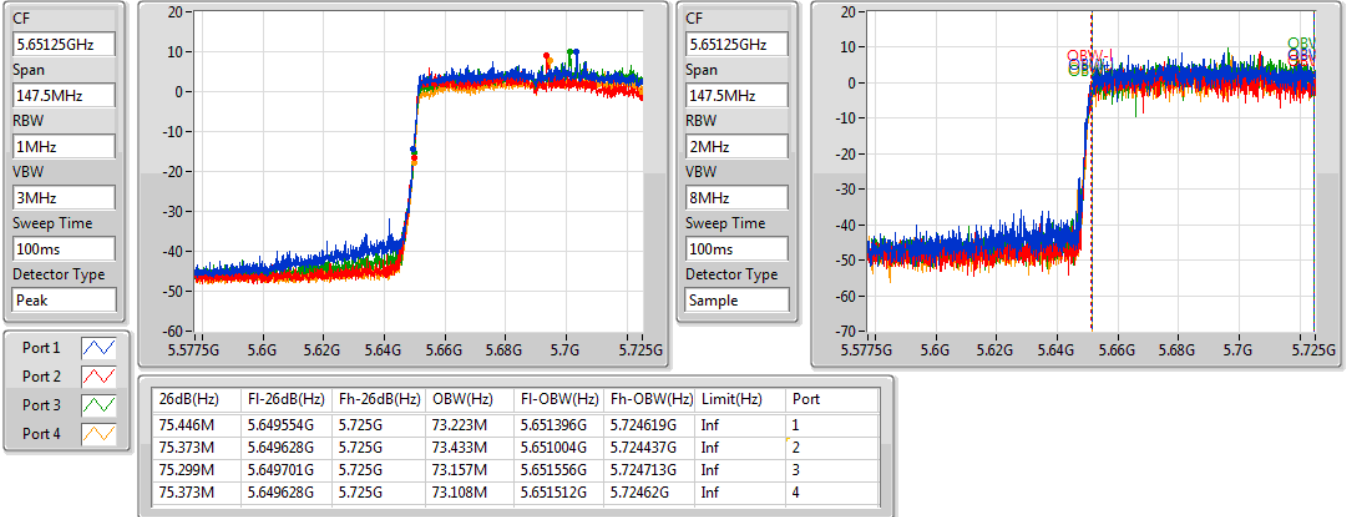

802.11ax HEW80-BF_Nss1,(MCS0)_4TX

EBW

5690MHz Straddle 5.47-5.725GHz

08/01/2021