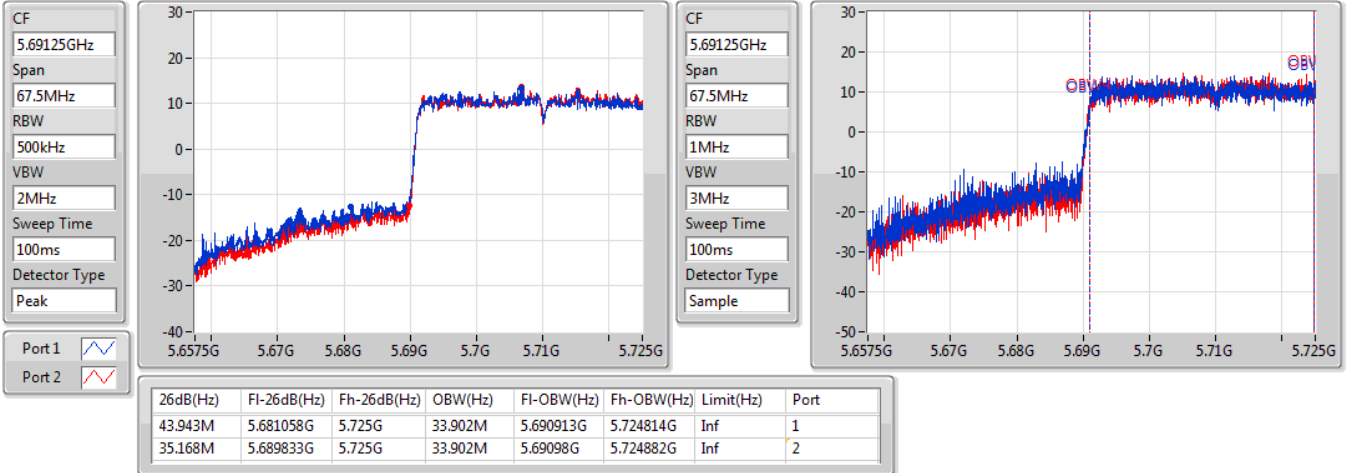

802.11ax HEW40_Nss1,(MCS0)_2TX

EBW

5710MHz Straddle 5.47-5.725GHz

04/01/2021