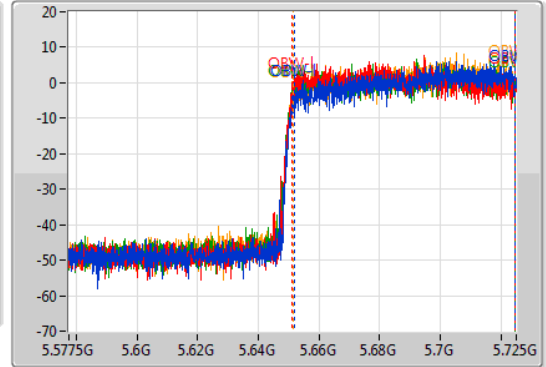

Port 1
Port 2
Port 3
Port 4

26dB(Hz)	Fl-26dB(Hz)	Fh-26dB(Hz)	OBW(Hz)	Fl-OBW(Hz)	Fh-OBW(Hz)	Limit(Hz)	Port
75.151M	5.649849G	5.725G	72.65M	5.652014G	5.724664G	Inf	1
75.373M	5.649628G	5.725G	73.288M	5.651247G	5.724536G	Inf	2
75.52M	5.64948G	5.725G	73.369M	5.651142G	5.724512G	Inf	3
75.078M	5.649923G	5.725G	72.96M	5.651589G	5.724549G	Inf	4

802.11ax HEW80-BF_Nss1,(MCS0)_4TX

EBW