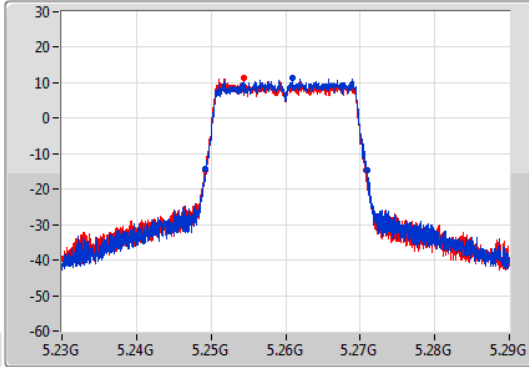

Port X-N dB = Port X 6dB down bandwidth for 5.725-5.85GHz band / 26dB down bandwidth for other band
 Port X-OBW = Port X 99% occupied bandwidth

802.11ax HEW20-BF_Nss1,(MCS0)_2TX

EBW

5260MHz

13/01/2021

CF
5.26GHz
Span
60MHz
RBW
300kHz
VBW
1MHz
Sweep Time
100ms
Detector Type
Peak