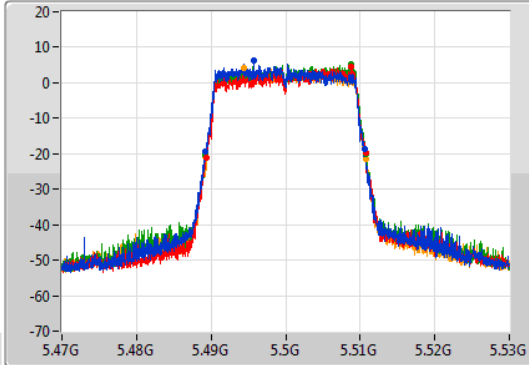

Port X-N dB = Port X 6dB down bandwidth for 5.725-5.85GHz band / 26dB down bandwidth for other band
 Port X-OBW = Port X 99% occupied bandwidth

802.11ax HEW20-BF_Nss1,(MCS0)_4TX

EBW

5500MHz

06/01/2021

CF
5.5GHz
Span
60MHz
RBW
300kHz
VBW
1MHz
Sweep Time
100ms
Detector Type
Peak