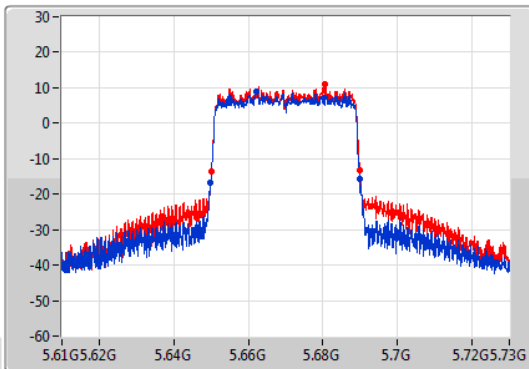

CF
5.67GHz
Span
120MHz
RBW
1MHz
VBW
3MHz
Sweep Time
100ms
Detector Type
Sample