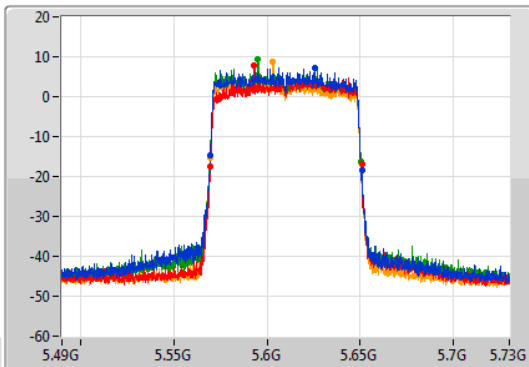

802.11ax HEW80-BF_Nss1,(MCS0)_4TX

EBW

5610MHz

08/01/2021

CF: 5.61GHz
Span: 240MHz
RBW: 1MHz
VBW: 3MHz
Sweep Time: 100ms
Detector Type: Peak

CF: 5.61GHz
Span: 240MHz
RBW: 2MHz
VBW: 8MHz
Sweep Time: 100ms
Detector Type: Sample