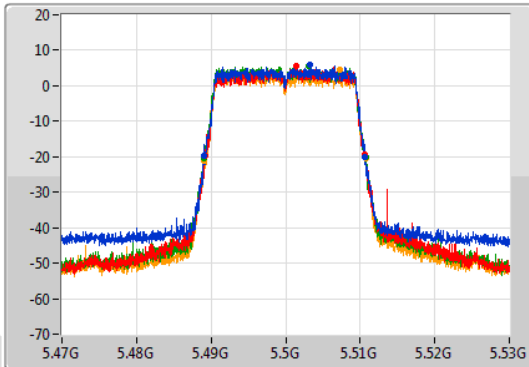

802.11ax HEW20-BF_Nss1,(MCS0)_4TX

EBW

5500MHz

07/01/2021

CF
5.5GHz
Span
60MHz
RBW
300kHz
VBW
1MHz
Sweep Time
100ms
Detector Type
Peak

CF
5.5GHz
Span
60MHz
RBW
300kHz
VBW
1MHz
Sweep Time
100ms
Detector Type
Sample