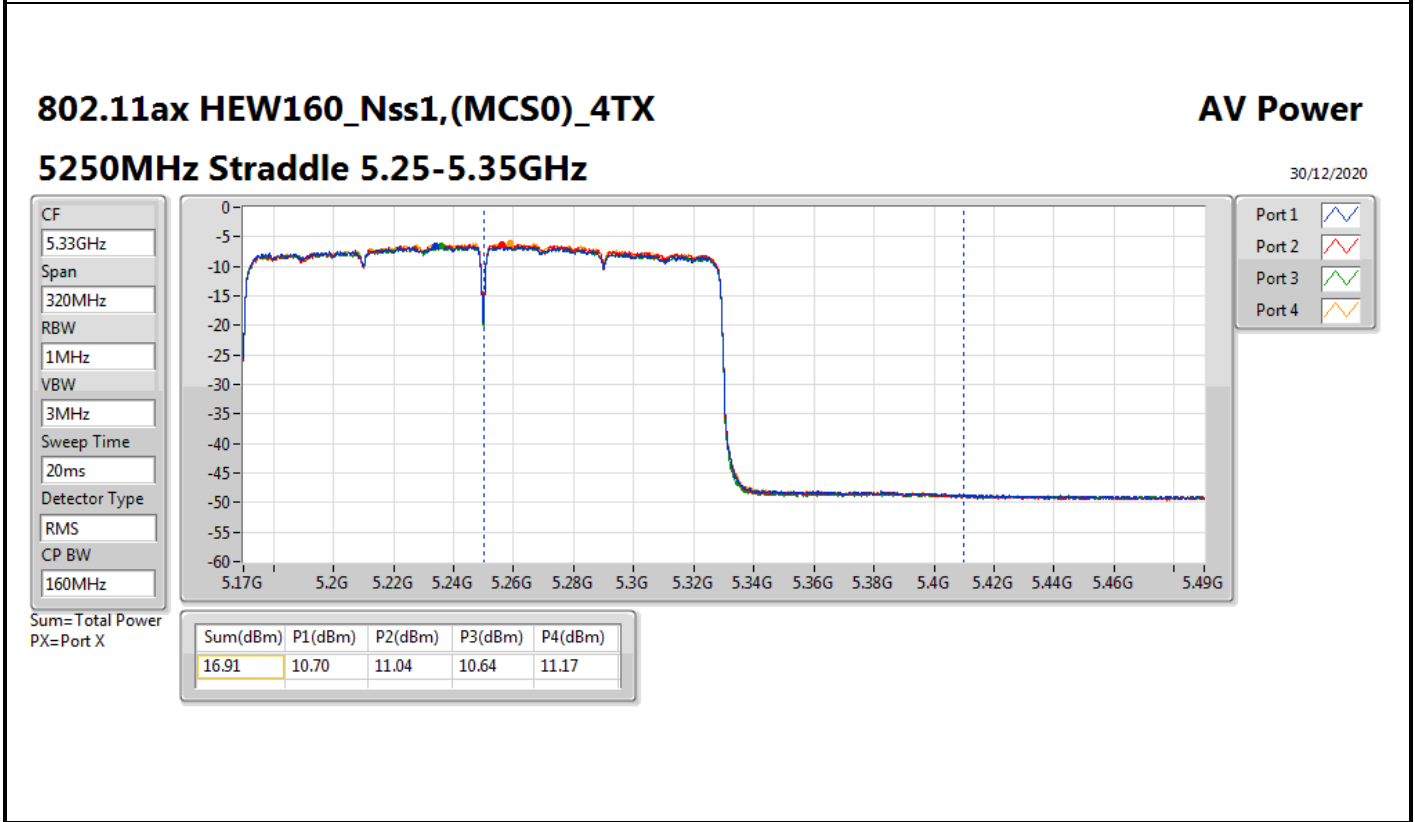

Summary

Mode	Total Power (dBm)	Total Power (W)	EIRP (dBm)	EIRP (W)
5.25-5.35GHz	-	-	-	-
802.11a_Nss1,(6Mbps)_2TX	20.55	0.11350	26.75	0.47315
802.11n HT20_Nss1,(MCS0)_2TX	21.10	0.12882	27.30	0.53703
802.11n HT40_Nss1,(MCS0)_2TX	21.80	0.15136	28.00	0.63096
802.11ac VHT20_Nss1,(MCS0)_2TX	21.10	0.12882	27.30	0.53703
802.11ac VHT40_Nss1,(MCS0)_2TX	21.90	0.15488	28.10	0.64565
802.11ac VHT80_Nss1,(MCS0)_2TX	17.48	0.05598	23.68	0.23335
802.11ax HEW20_Nss1,(MCS0)_2TX	21.32	0.13552	27.52	0.56494
802.11ax HEW40_Nss1,(MCS0)_2TX	21.92	0.15560	28.12	0.64863
802.11ax HEW80_Nss1,(MCS0)_2TX	17.74	0.05943	23.94	0.24774
5.47-5.725GHz	-	-	-	-
802.11a_Nss1,(6Mbps)_2TX	20.06	0.10139	26.26	0.42267
802.11n HT20_Nss1,(MCS0)_2TX	21.18	0.13122	27.38	0.54702
802.11n HT40_Nss1,(MCS0)_2TX	22.94	0.19679	29.14	0.82035
802.11ac VHT20_Nss1,(MCS0)_2TX	21.29	0.13459	27.49	0.56105
802.11ac VHT40_Nss1,(MCS0)_2TX	23.06	0.20230	29.26	0.84333
802.11ac VHT80_Nss1,(MCS0)_2TX	23.15	0.20654	29.35	0.86099
802.11ax HEW20_Nss1,(MCS0)_2TX	21.37	0.13709	27.57	0.57148
802.11ax HEW40_Nss1,(MCS0)_2TX	23.18	0.20797	29.38	0.86696
802.11ax HEW80_Nss1,(MCS0)_2TX	23.27	0.21232	29.47	0.88512
5.725-5.85GHz	-	-	-	-
802.11a_Nss1,(6Mbps)_2TX	13.64	0.02312	19.84	0.09638
802.11n HT20_Nss1,(MCS0)_2TX	14.25	0.02661	20.45	0.11092
802.11n HT40_Nss1,(MCS0)_2TX	12.59	0.01816	18.79	0.07568
802.11ac VHT20_Nss1,(MCS0)_2TX	14.30	0.02692	20.50	0.11220
802.11ac VHT40_Nss1,(MCS0)_2TX	12.69	0.01858	18.89	0.07745
802.11ac VHT80_Nss1,(MCS0)_2TX	9.07	0.00807	15.27	0.03365
802.11ax HEW20_Nss1,(MCS0)_2TX	14.90	0.03090	21.10	0.12882
802.11ax HEW40_Nss1,(MCS0)_2TX	13.36	0.02168	19.56	0.09036
802.11ax HEW80_Nss1,(MCS0)_2TX	9.88	0.00973	16.08	0.04055