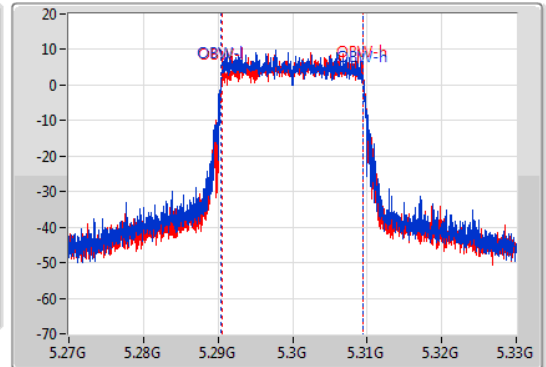

26dB(Hz)	Fl-26dB(Hz)	Fh-26dB(Hz)	OBW(Hz)	Fl-OBW(Hz)	Fh-OBW(Hz)	Limit(Hz)	Port
21.48M	5.28923G	5.31071G	19.008M	5.290439G	5.309447G	Inf	1
21.54M	5.28935G	5.31089G	18.996M	5.29051G	5.309506G	Inf	2