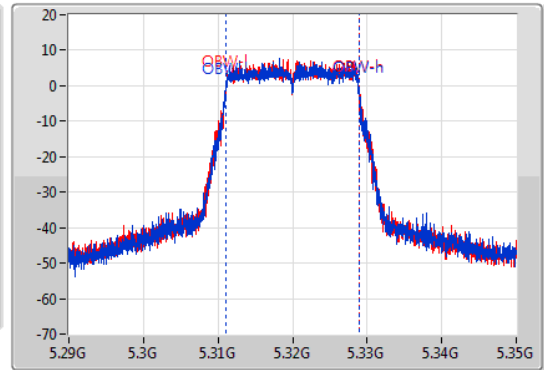

Sweep Time
100ms

Detector Type
Peak

CF
5.32GHz

Span
60MHz

RBW
300kHz

VBW
1MHz

Sweep Time
100ms

Detector Type
Sample