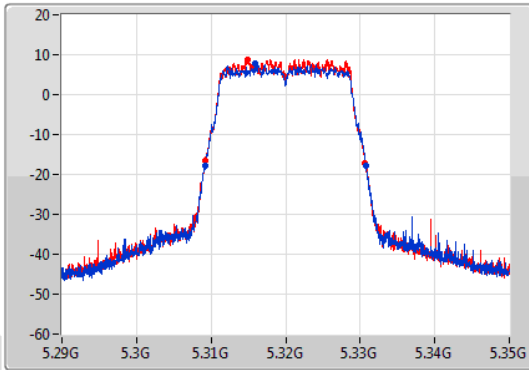

Sweep Time
100ms

Detector Type
Peak

CF
5.32GHz

Span
60MHz

RBW
300kHz

VBW
1MHz

Sweep Time
100ms

Detector Type
Sample