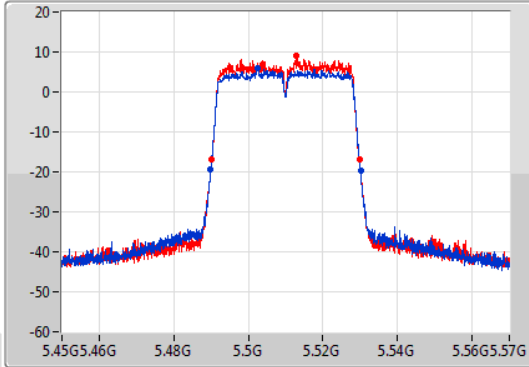

802.11n HT40_Nss1,(MCS0)_2TX

EBW

5510MHz

04/01/2021

CF
5.51GHz
Span
120MHz
RBW
500kHz
VBW
2MHz
Sweep Time
100ms
Detector Type
Peak

CF
5.51GHz
Span
120MHz
RBW
1MHz
VBW
3MHz
Sweep Time
100ms
Detector Type
Sample