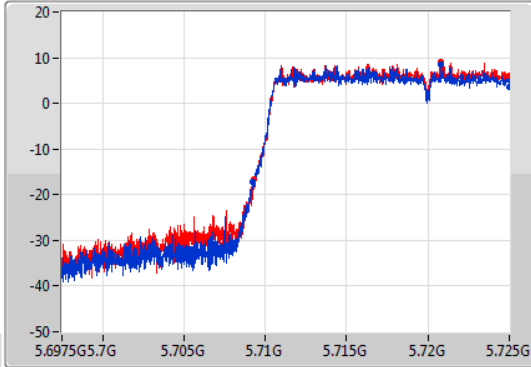

802.11ax HEW20-BF_Nss1,(MCS0)_2TX

EBW

5720MHz Straddle 5.47-5.725GHz

13/01/2021

CF
5.71125GHz
Span
27.5MHz
RBW
200kHz
VBW
1MHz
Sweep Time
100ms
Detector Type
Peak

CF
5.71125GHz
Span
27.5MHz
RBW
300kHz
VBW
1MHz
Sweep Time
100ms
Detector Type
Sample