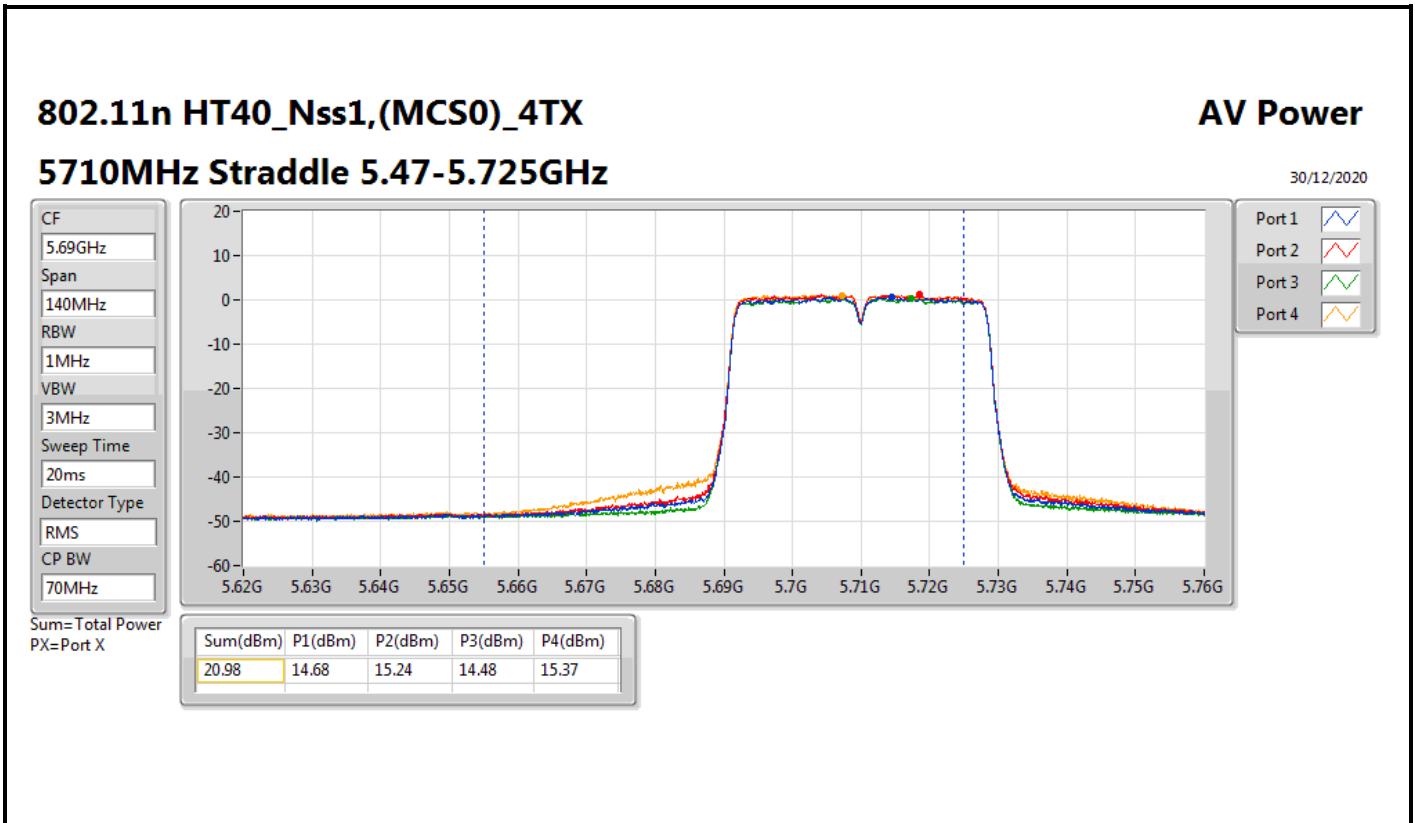

DG = Directional Gain; Port X = Port X output power

802.11ac VHT80_Nss1,(MCS0)_4TX

AV Power

5690MHz Straddle 5.47-5.725GHz

30/12/2020

CF
5.65GHz

Span
300MHz

RBW
1MHz