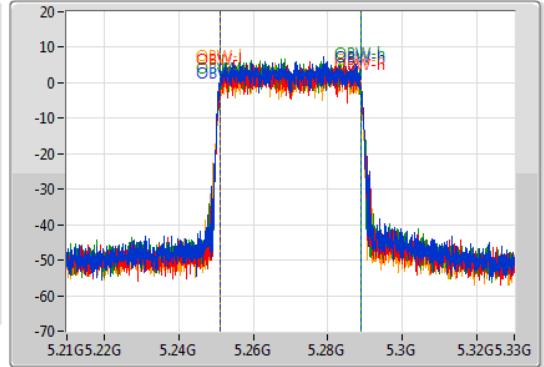

Port 1: [Waveform icon]
 Port 2: [Waveform icon]
 Port 3: [Waveform icon]
 Port 4: [Waveform icon]

26dB(Hz)	Fl-26dB(Hz)	Fh-26dB(Hz)	OBW(Hz)	Fl-OBW(Hz)	Fh-OBW(Hz)	Limit(Hz)	Port
39.96M	5.2499G	5.28986G	37.806M	5.250982G	5.288788G	Inf	1
40.2M	5.25002G	5.29022G	37.83M	5.251002G	5.288832G	Inf	2
39.9M	5.24996G	5.28986G	37.775M	5.251041G	5.288817G	Inf	3
40.02M	5.24984G	5.28986G	37.762M	5.250975G	5.288737G	Inf	4