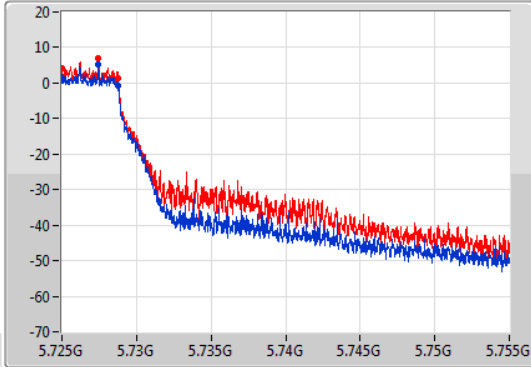

802.11ac VHT20_Nss1,(MCS0)_2TX

EBW

5720MHz Straddle 5.725-5.85GHz

04/01/2021

CF
5.74GHz
Span
30MHz
RBW
100kHz
VBW
300kHz
Sweep Time
100ms
Detector Type
Peak

CF
5.74GHz
Span
30MHz
RBW
100kHz
VBW
300kHz
Sweep Time
100ms
Detector Type
Sample