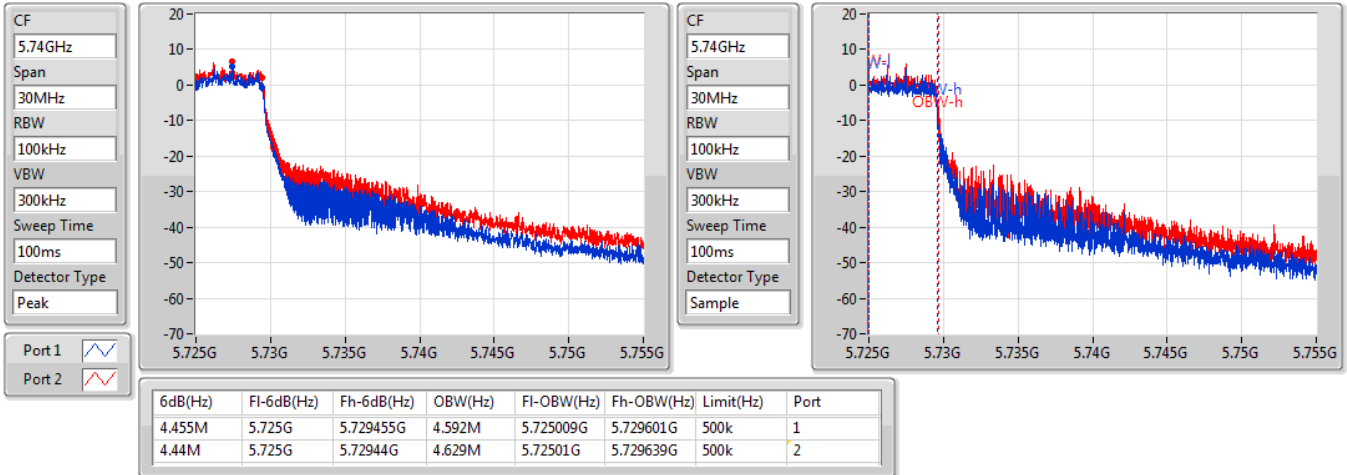

802.11ax HEW20_Nss1,(MCS0)_2TX

EBW

5720MHz Straddle 5.725-5.85GHz

04/01/2021