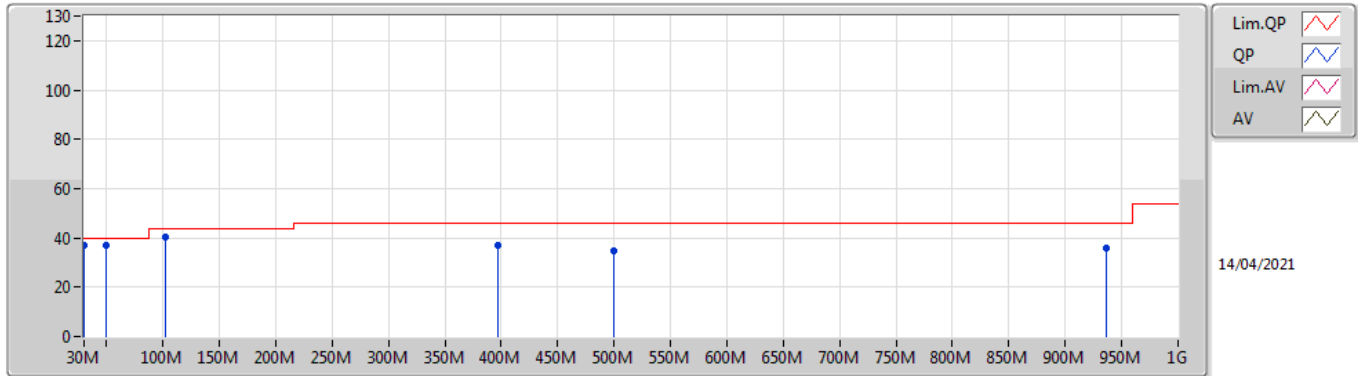

802.11ax HEW80-BF_Nss1,(MCS0)_2TX

5775MHz_PoE

Type	Freq (Hz)	Level (dBuV/m)	Limit (dBuV/m)	Margin (dB)	Raw (dBuV)	Dist (m)	Condition	Azimuth (°)	Height (m)	Comment	AF (dB)	CL (dB)	PA (dB)
PK	49.4M	36.89	40.00	-3.11	50.02	3	Vertical	0	1.00	-	13.40	1.16	27.69
PK	101.78M	40.29	43.50	-3.21	50.19	3	Vertical	0	1.00	-	16.27	1.59	27.76
PK	396.66M	37.13	46.00	-8.87	40.69	3	Vertical	0	1.00	-	20.88	3.26	27.70
PK	499.48M	34.96	46.00	-11.04	36.78	3	Vertical	0	1.00	-	22.78	3.68	28.28
PK	935.98M	35.84	46.00	-10.16	32.07	3	Vertical	0	1.00	-	25.85	5.21	27.29
QP	30M	36.99	40.00	-3.01	39.98	3	Vertical	284	1.24	-	23.32	0.90	27.21