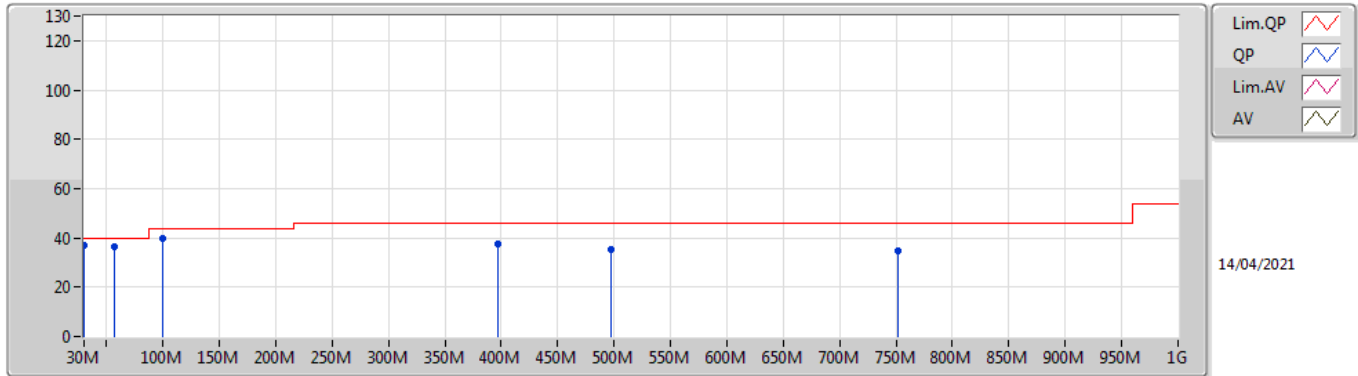

802.11ax HEW80-BF_Nss1,(MCS0)_4TX

5775MHz_TX

Type	Freq (Hz)	Level (dBuV/m)	Limit (dBuV/m)	Margin (dB)	Factor (dB)	Dist (m)	Condition	Azimuth (°)	Height (m)	Comment	Raw (dBuV)	AF (dB)	CL (dB)	PA (dB)
PK	57.16M	36.40	40.00	-3.60	-14.73	3	Vertical	0	1.00	-	51.13	11.84	1.22	27.79
PK	99.84M	39.99	43.50	-3.51	-10.10	3	Vertical	0	1.00	-	50.09	16.09	1.58	27.77
PK	396.66M	37.62	46.00	-8.38	-3.56	3	Vertical	0	1.00	-	41.18	20.88	3.26	27.70
PK	497.54M	35.56	46.00	-10.44	-1.82	3	Vertical	0	1.00	-	37.38	22.78	3.67	28.27
PK	751.68M	35.00	46.00	-11.00	1.47	3	Vertical	0	1.00	-	33.53	24.90	4.56	27.99
QP	30M	36.96	40.00	-3.04	-2.99	3	Vertical	305	1.21	-	39.95	23.32	0.90	27.21