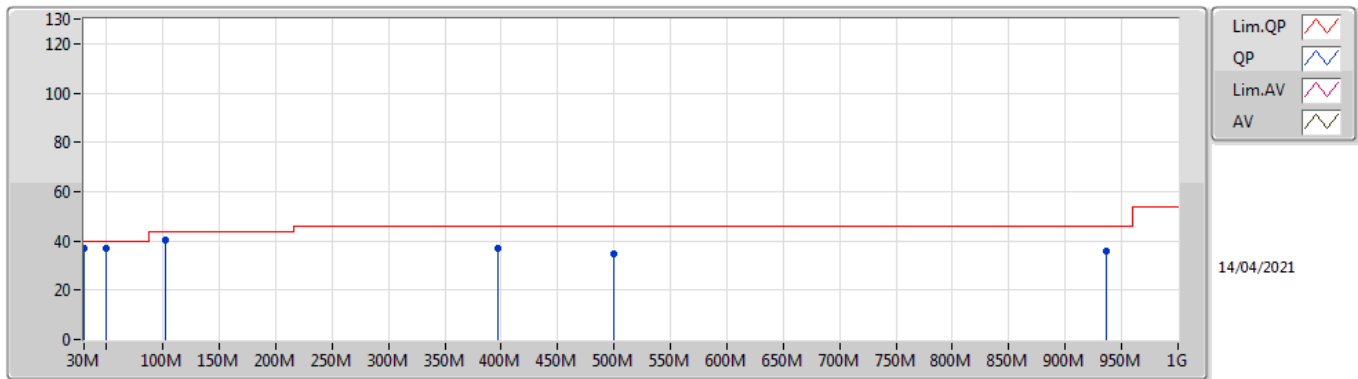

802.11ax HEW80-BF_Nss1,(MCS0)_2TX

5775MHz_PoE

Type	Freq (Hz)	Level (dBuV/m)	Limit (dBuV/m)	Margin (dB)	Raw (dBuV)	Dist (m)	Condition	Azimuth (°)	Height (m)	Comment	AF (dB)	CL (dB)	PA (dB)
PK	49.4M	36.89	40.00	-3.11	50.02	3	Vertical	0	1.00	-	13.40	1.16	27.69
PK	101.78M	40.29	43.50	-3.21	50.19	3	Vertical	0	1.00	-	16.27	1.59	27.76
PK	396.66M	37.13	46.00	-8.87	40.69	3	Vertical	0	1.00	-	20.88	3.26	27.70
PK	499.48M	34.96	46.00	-11.04	36.78	3	Vertical	0	1.00	-	22.78	3.68	28.28
PK	935.98M	35.84	46.00	-10.16	32.07	3	Vertical	0	1.00	-	25.85	5.21	27.29
QP	30M	36.99	40.00	-3.01	39.98	3	Vertical	284	1.24	-	23.32	0.90	27.21