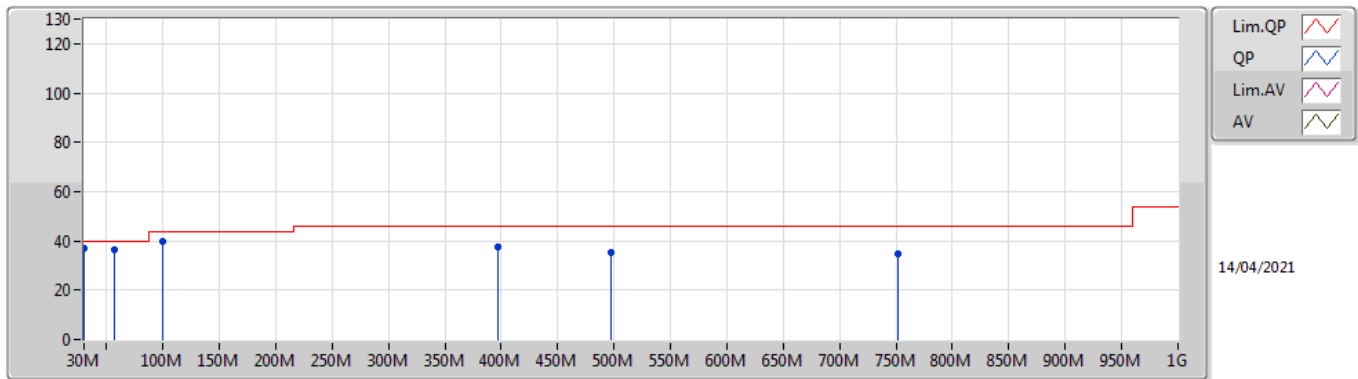

802.11ax HEW80-BF_Nss1,(MCS0)_4TX

5775MHz_TX

Type	Freq (Hz)	Level (dBuV/m)	Limit (dBuV/m)	Margin (dB)	Factor (dB)	Dist (m)	Condition	Azimuth (°)	Height (m)	Comment	Raw (dBuV)	AF (dB)	CL (dB)	PA (dB)
PK	57.16M	36.40	40.00	-3.60	-14.73	3	Vertical	0	1.00	-	51.13	11.84	1.22	27.79
PK	99.84M	39.99	43.50	-3.51	-10.10	3	Vertical	0	1.00	-	50.09	16.09	1.58	27.77
PK	396.66M	37.62	46.00	-8.38	-3.56	3	Vertical	0	1.00	-	41.18	20.88	3.26	27.70
PK	497.54M	35.56	46.00	-10.44	-1.82	3	Vertical	0	1.00	-	37.38	22.78	3.67	28.27
PK	751.68M	35.00	46.00	-11.00	1.47	3	Vertical	0	1.00	-	33.53	24.90	4.56	27.99
QP	30M	36.96	40.00	-3.04	-2.99	3	Vertical	305	1.21	-	39.95	23.32	0.90	27.21