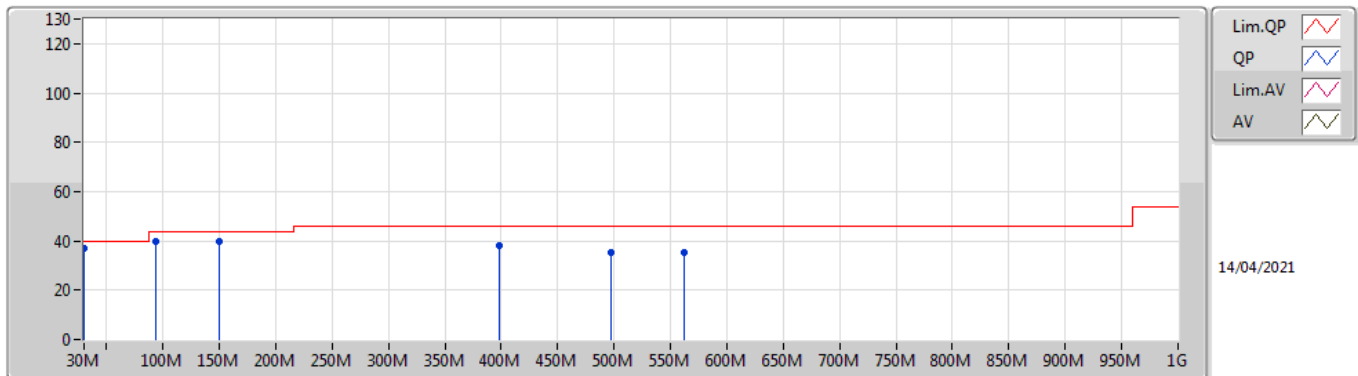

802.11ax HEW80-BF_Nss1,(MCS0)_4TX

5775MHz_TX

Type	Freq (Hz)	Level (dBuV/m)	Limit (dBuV/m)	Margin (dB)	Factor (dB)	Dist (m)	Condition	Azimuth (°)	Height (m)	Comment	Raw (dBuV)	AF (dB)	CL (dB)	PA (dB)
PK	94.02M	39.81	43.50	-3.69	-11.29	3	Vertical	0	1.00	-	51.10	14.96	1.54	27.79
PK	150.28M	39.89	43.50	-3.61	-10.05	3	Vertical	0	1.00	-	49.94	15.60	1.93	27.58
PK	398.6M	37.87	46.00	-8.13	-3.47	3	Vertical	0	1.00	-	41.34	20.98	3.27	27.72
PK	497.54M	35.19	46.00	-10.81	-1.82	3	Vertical	0	1.00	-	37.01	22.78	3.67	28.27
PK	561.56M	35.42	46.00	-10.58	-0.35	3	Vertical	0	1.00	-	35.77	24.12	3.88	28.35
QP	30M	36.98	40.00	-3.02	-2.99	3	Vertical	347	1.02	-	39.97	23.32	0.90	27.21