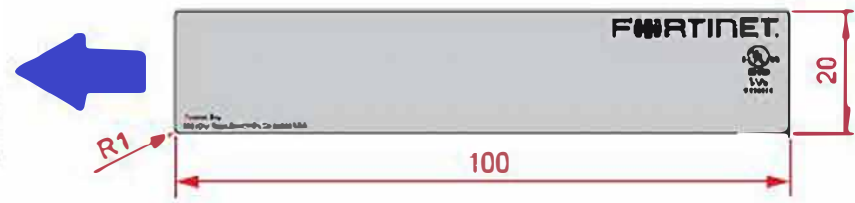

比例：100%

FAP-U432F

※ Red color for reference and will be printed by factory.