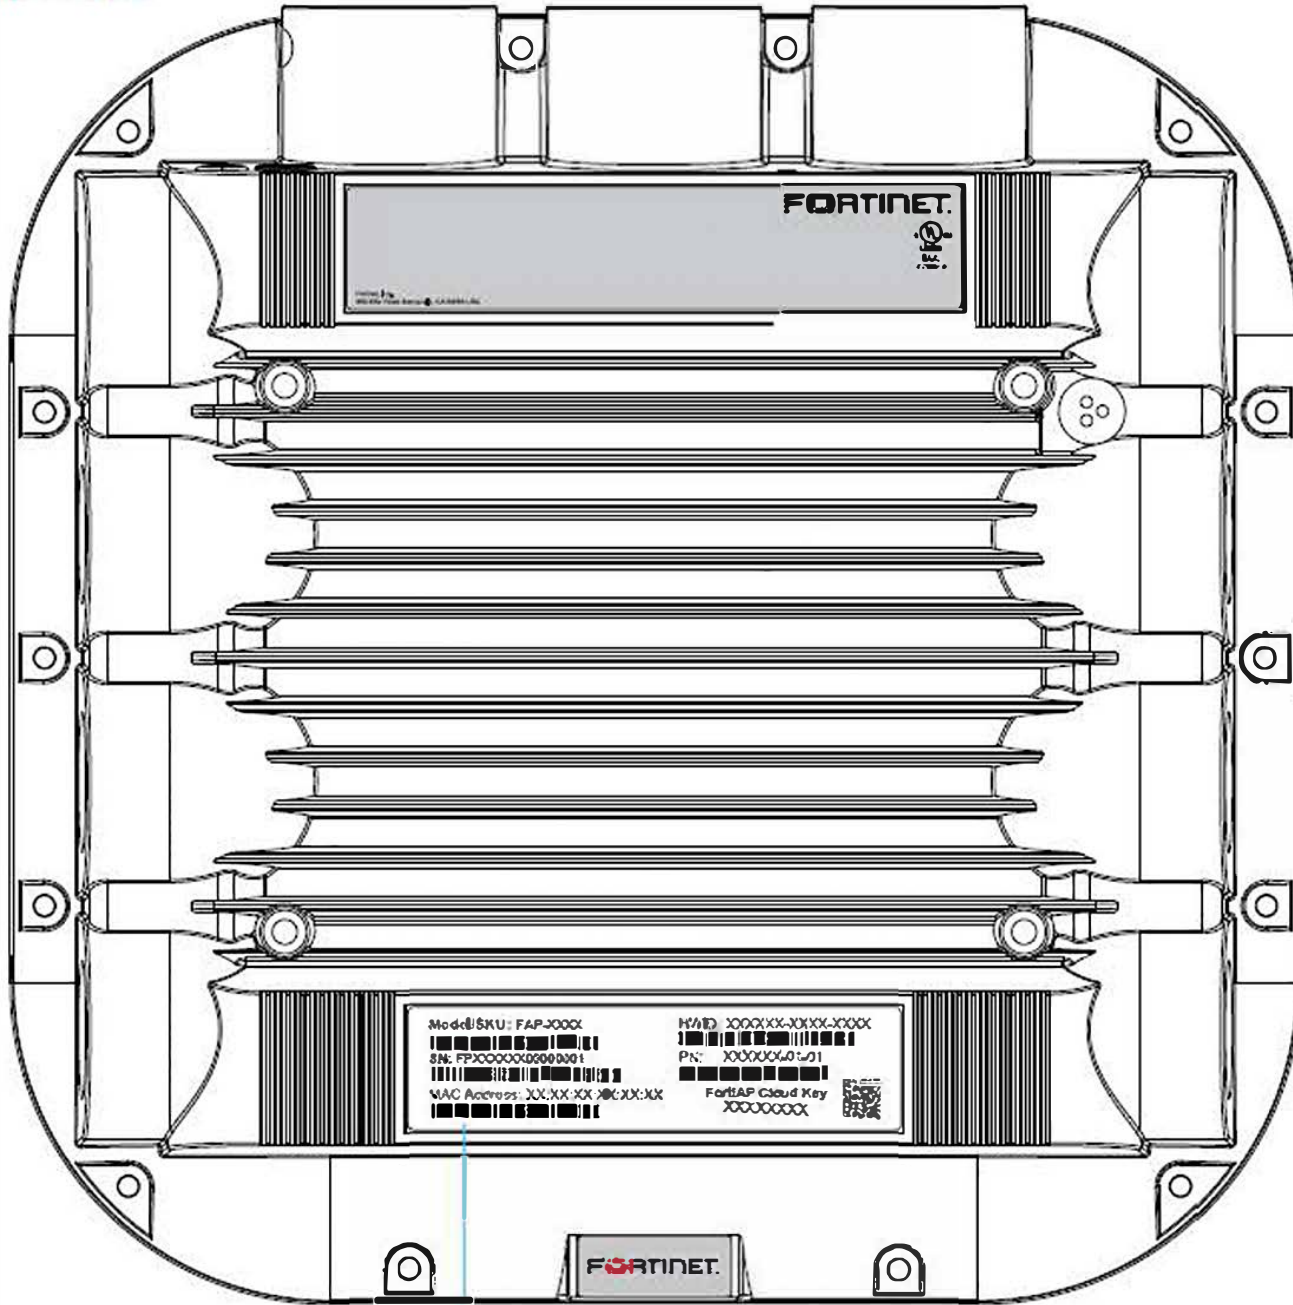

比例：100%

FAP-U432F

※ Red color for reference and will be printed by factory.