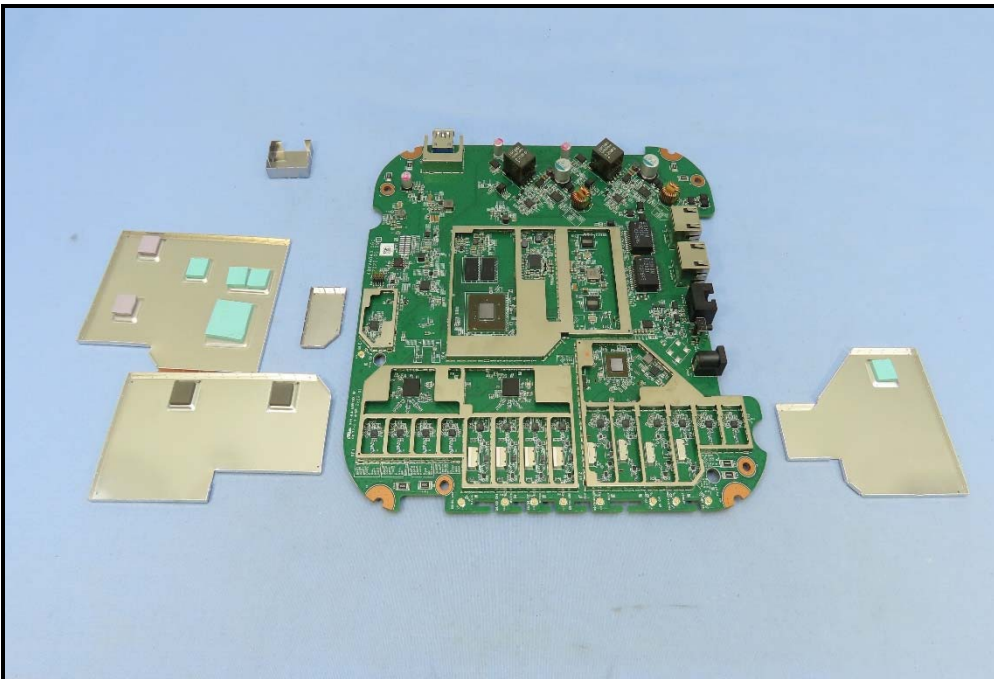

## CONSTRUCTION PHOTOS OF EUT

Model: FAP-431G

BUREAU  
VERITAS