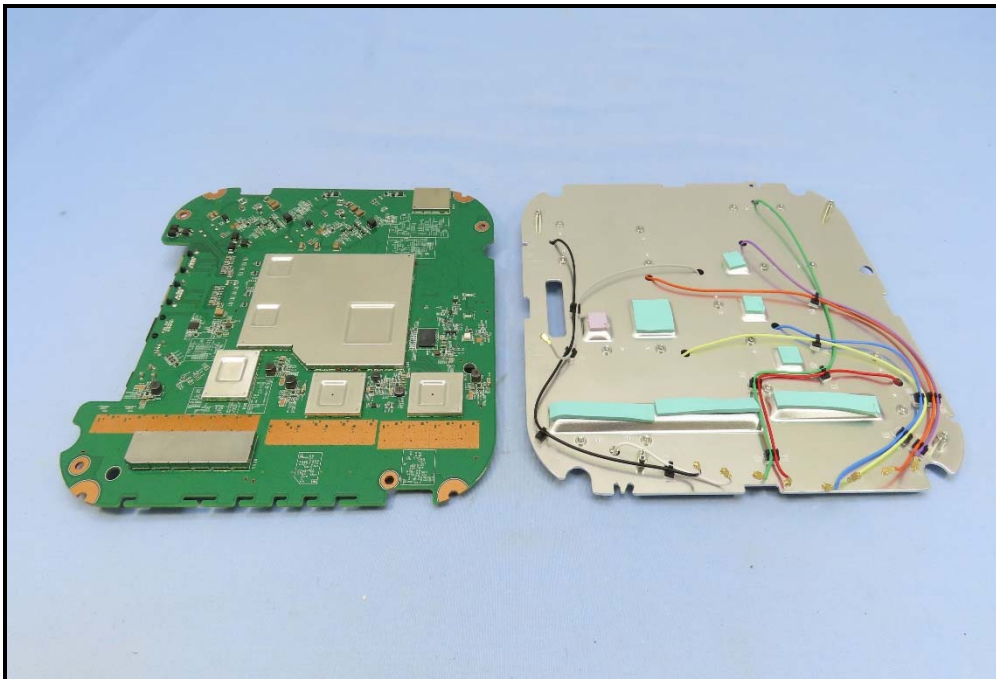

## CONSTRUCTION PHOTOS OF EUT

Model: FAP-431G

BUREAU  
VERITAS