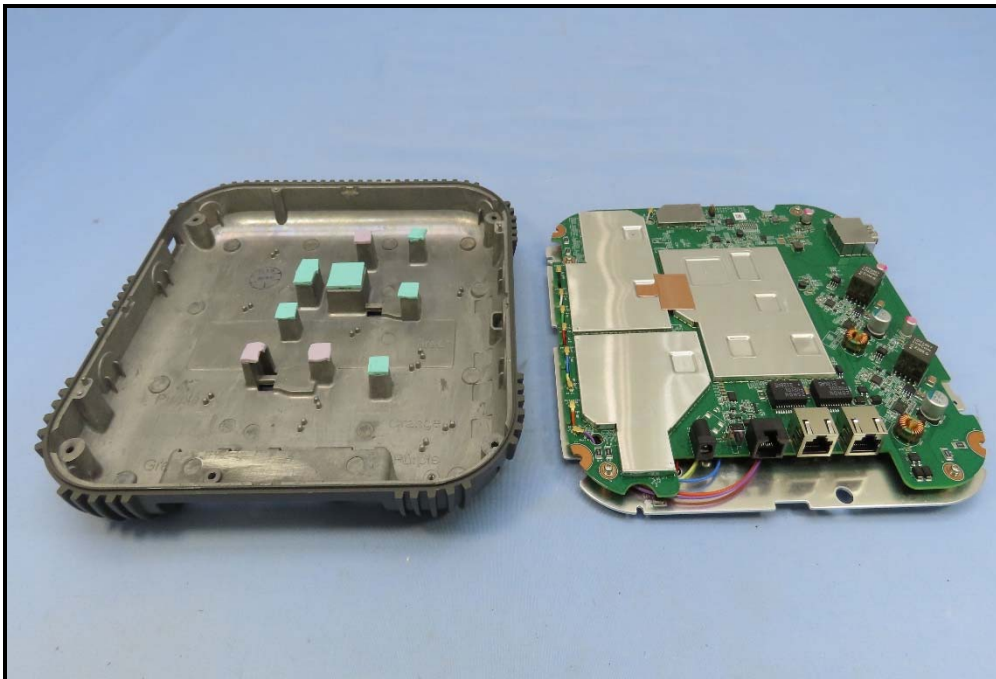

## CONSTRUCTION PHOTOS OF EUT

Model: FAP-431G

BUREAU  
VERITAS