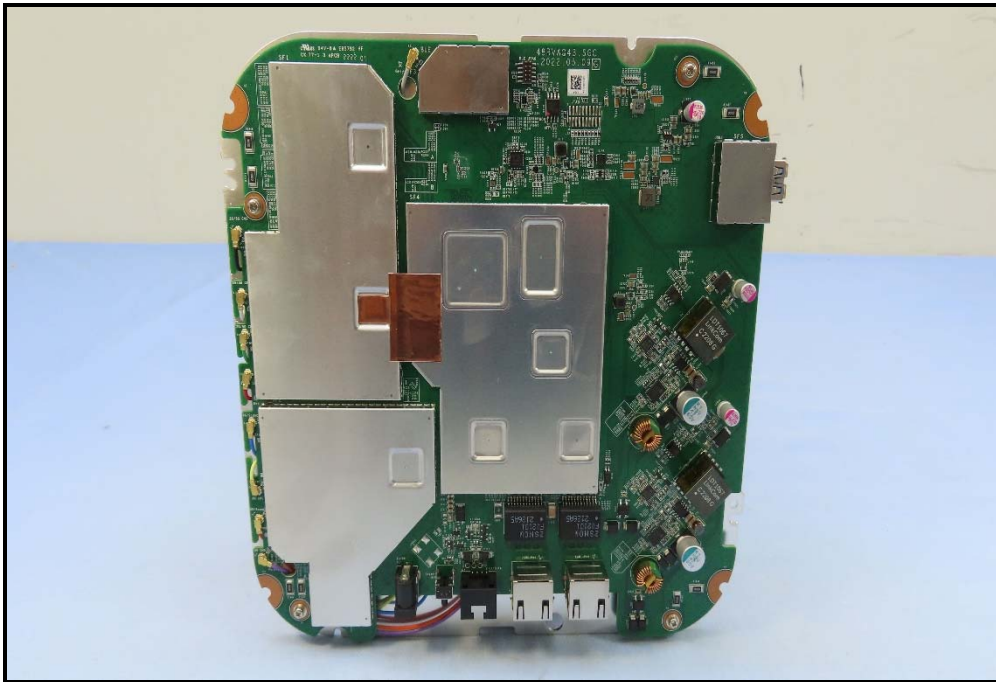

## CONSTRUCTION PHOTOS OF EUT

Model: FAP-431G

BUREAU  
VERITAS