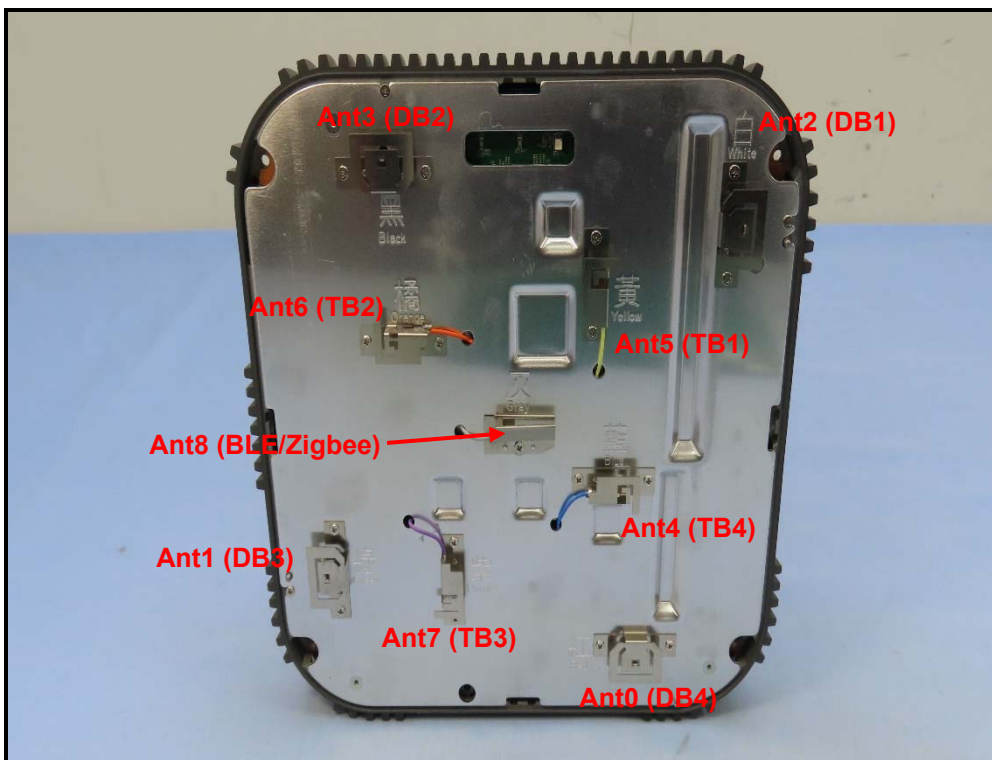

## CONSTRUCTION PHOTOS OF EUT

Model: FAP-431G

BUREAU  
VERITAS