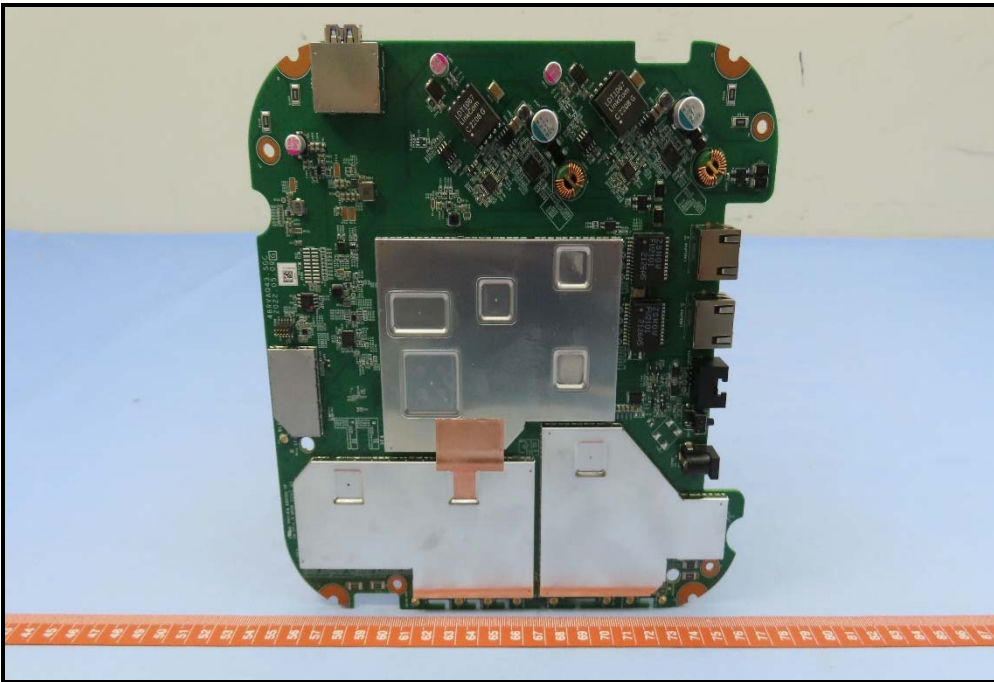

## CONSTRUCTION PHOTOS OF EUT

Model: FAP-431G

BUREAU  
VERITAS