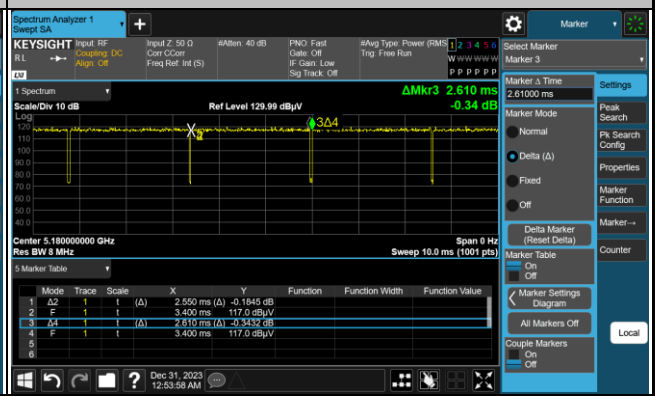

5GHz 802.11n HT40

5GHz 802.11ac VHT20

5GHz 802.11ac VHT40

5GHz 802.11ac VHT80

5GHz 802.11ax HE20 Full RU

5GHz 802.11ax HE40 Full RU

Appendix F. Setup Photographs

<Conducted Emission>

Remote View

Rear View

<Radiated Emission>

LF

HF

SHF

————THE END————