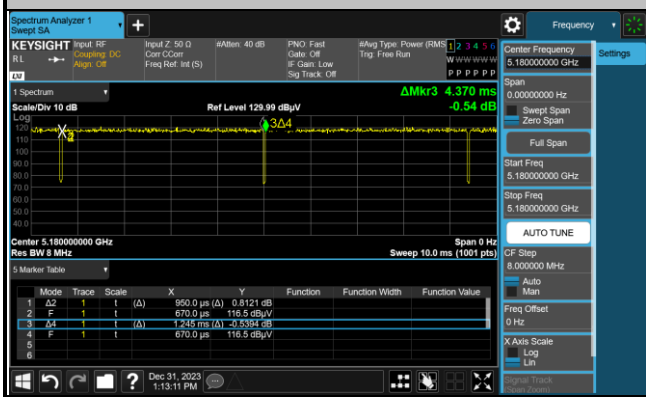

5GHz 802.11n HT40

5GHz 802.11ac VHT20

5GHz 802.11ac VHT40

5GHz 802.11ac VHT80

5GHz 802.11ax HE20 Full RU

5GHz 802.11ax HE40 Full RU

Appendix F. Setup Photographs

<Conducted Emission>

Remote View

Rear View

<Radiated Emission>

LF

HF

SHF

————THE END————