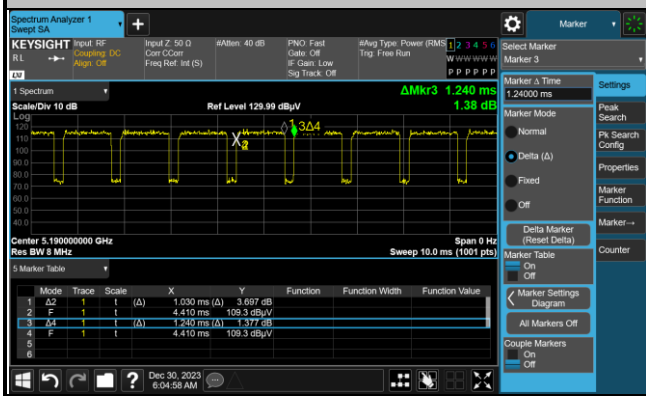

5GHz 802.11n HT40

5GHz 802.11ac VHT20

5GHz 802.11ac VHT40

5GHz 802.11ac VHT80

5GHz 802.11ax HE20 Full RU

5GHz 802.11ax HE40 Full RU

Appendix F. Setup Photographs

<Conducted Emission>

Remote View

Rear View

<Radiated Emission>

LF

HF

SHF

————THE END————