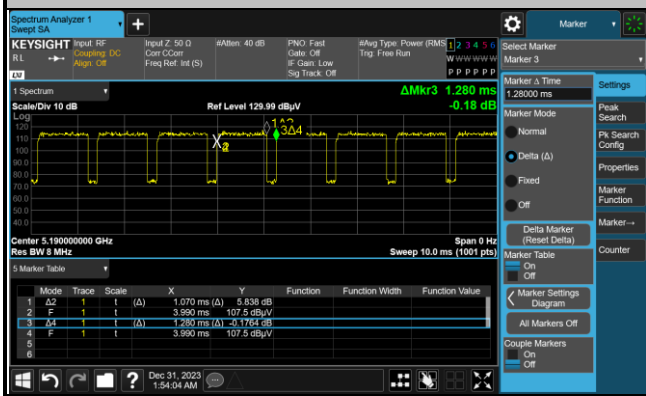

5GHz 802.11n HT40

5GHz 802.11ac VHT20

5GHz 802.11ac VHT40

5GHz 802.11ac VHT80

5GHz 802.11ax HE20 Full RU

5GHz 802.11ax HE40 Full RU

Appendix F. Setup Photographs

<Conducted Emission>

Remote View

Rear View

<Radiated Emission>

LF

HF

SHF

————THE END————