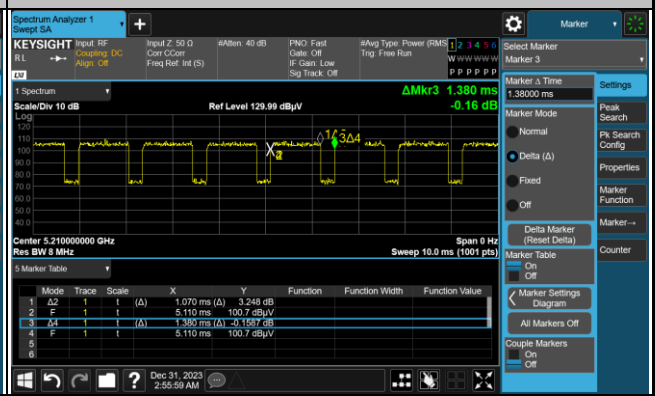

5GHz 802.11n HT40

5GHz 802.11ac VHT20

5GHz 802.11ac VHT40

5GHz 802.11ac VHT80

5GHz 802.11ax HE20 Full RU

5GHz 802.11ax HE40 Full RU

Appendix F. Setup Photographs

<Conducted Emission>

Remote View

Rear View

<Radiated Emission>

LF

HF

SHF

————THE END————