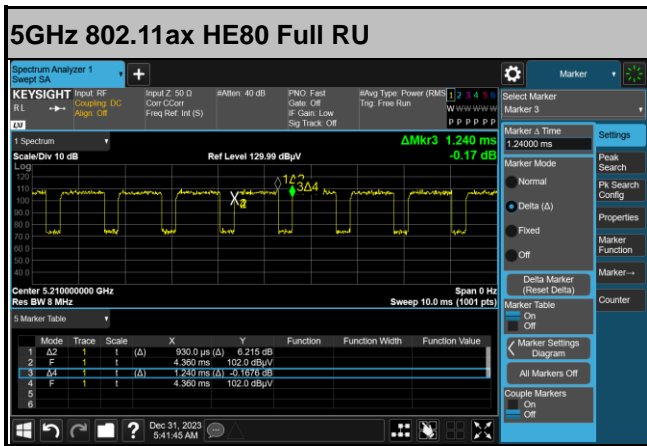

5GHz 802.11n HT40

5GHz 802.11ac VHT20

5GHz 802.11ac VHT40

5GHz 802.11ac VHT80

5GHz 802.11ax HE20 Full RU

5GHz 802.11ax HE40 Full RU

Appendix F. Setup Photographs

<Conducted Emission>

Remote View

Rear View

<Radiated Emission>

LF

HF

SHF

————THE END————