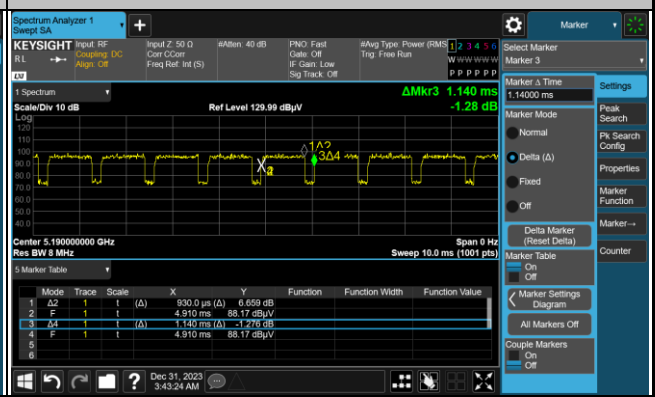

5GHz 802.11n HT40

5GHz 802.11ac VHT20

5GHz 802.11ac VHT40

5GHz 802.11ac VHT80

5GHz 802.11ax HE20 Full RU

5GHz 802.11ax HE40 Full RU

Appendix F. Setup Photographs

<Conducted Emission>

Remote View

Rear View

<Radiated Emission>

LF

HF

SHF

————THE END————