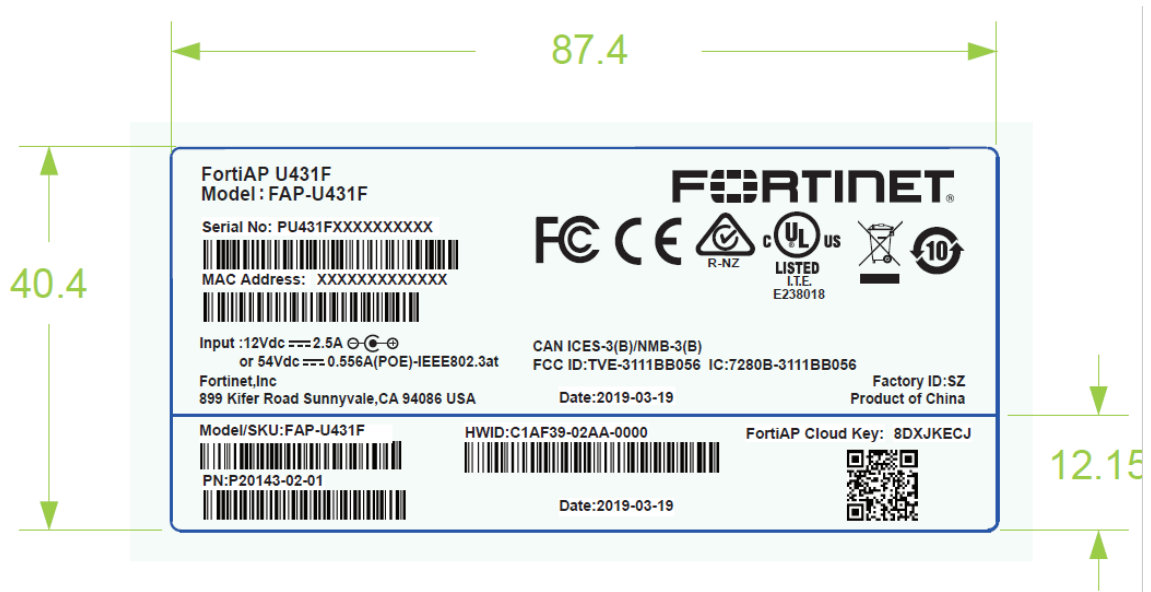

Label and Location Information

Model: FAP-U431F

EUT (back side)

Model: FAP-U433F

EUT (back side)