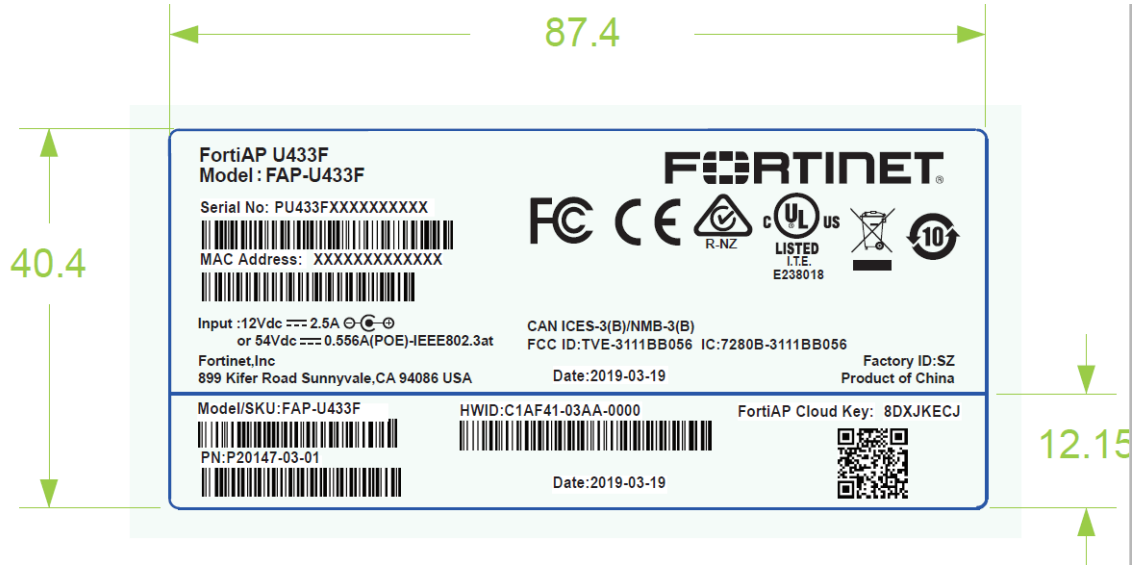

Label and Location Information

Model: FAP-U431F

EUT (back side)

Model: FAP-U433F

EUT (back side)