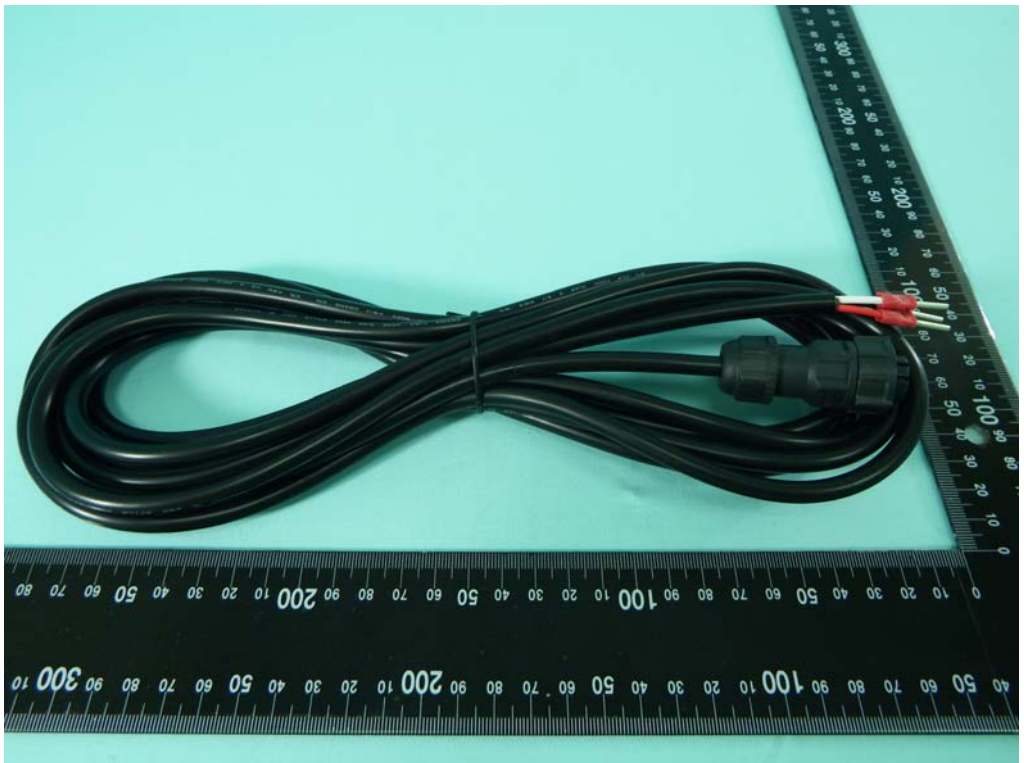

FortiAP-224E

Power Cable

Ground Wire

**PoE Adapter:
PD-9001GR/AC**

(The PoE is for testing only and is not an accessory.)

**For PoE Adapter
Power Cable**

**(The PoE is for
testing only and is
not an accessory.)**