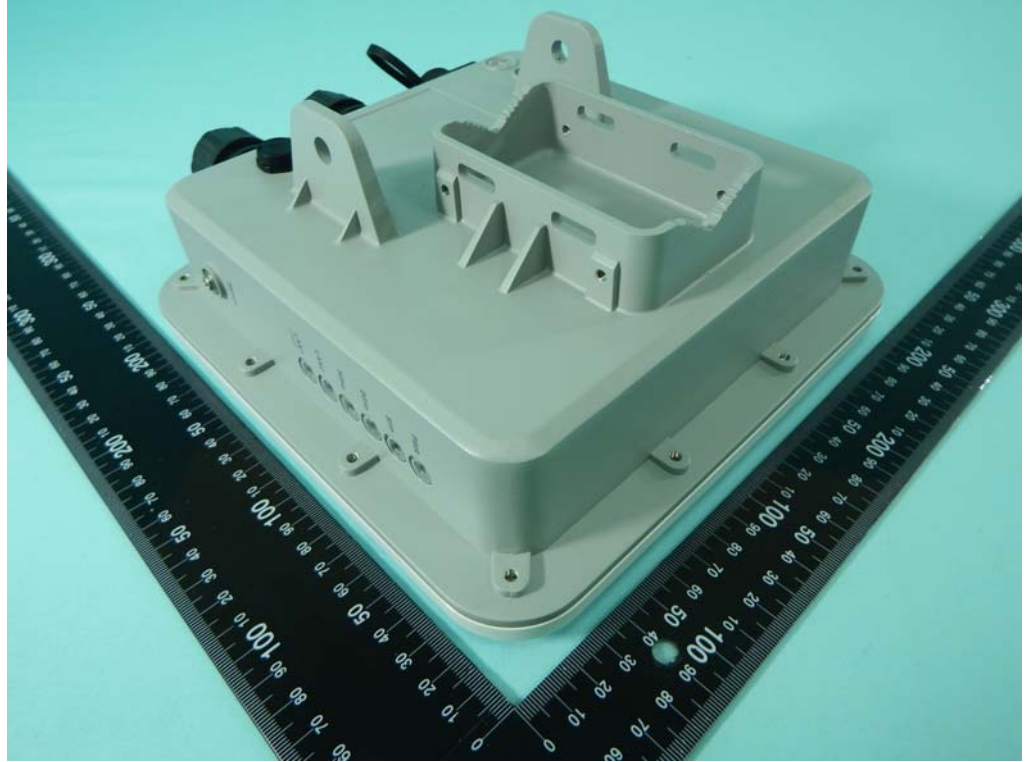

FortiAP-224E

Power Cable

Ground Wire

**PoE Adapter:
PD-9001GR/AC**

(The PoE is for testing only and is not an accessory.)

**For PoE Adapter
Power Cable**

**(The PoE is for
testing only and is
not an accessory.)**