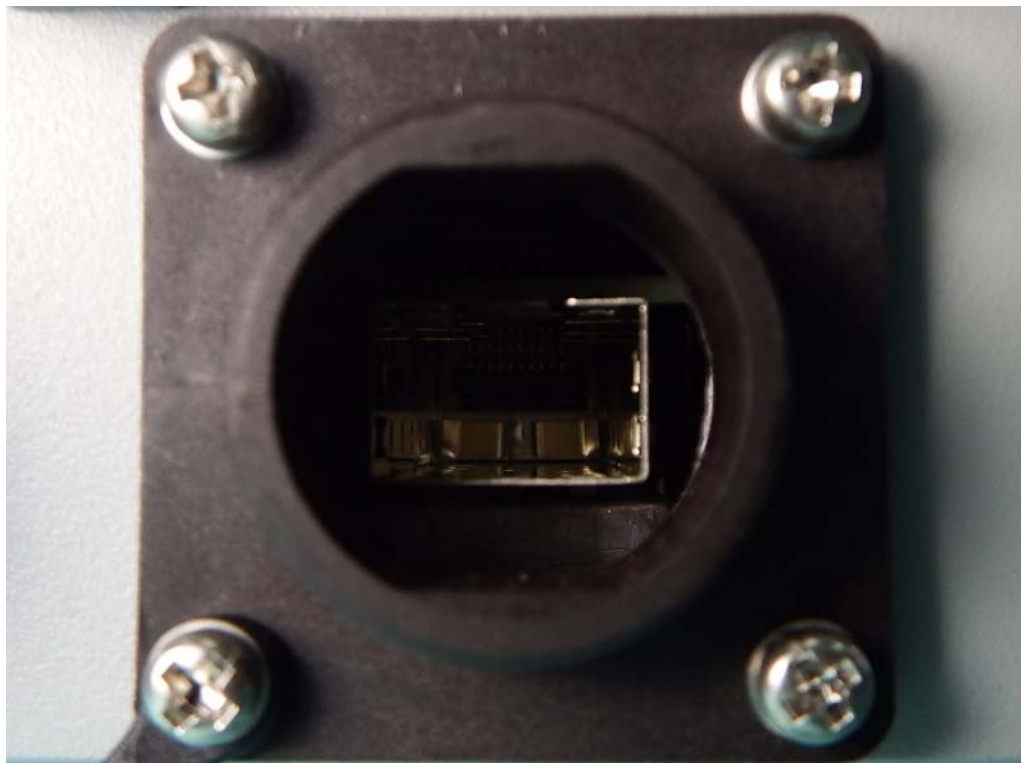

FortiAP-224E

Power Cable

Ground Wire

**PoE Adapter:
PD-9001GR/AC**

(The PoE is for testing only and is not an accessory.)

**For PoE Adapter
Power Cable**

**(The PoE is for
testing only and is
not an accessory.)**