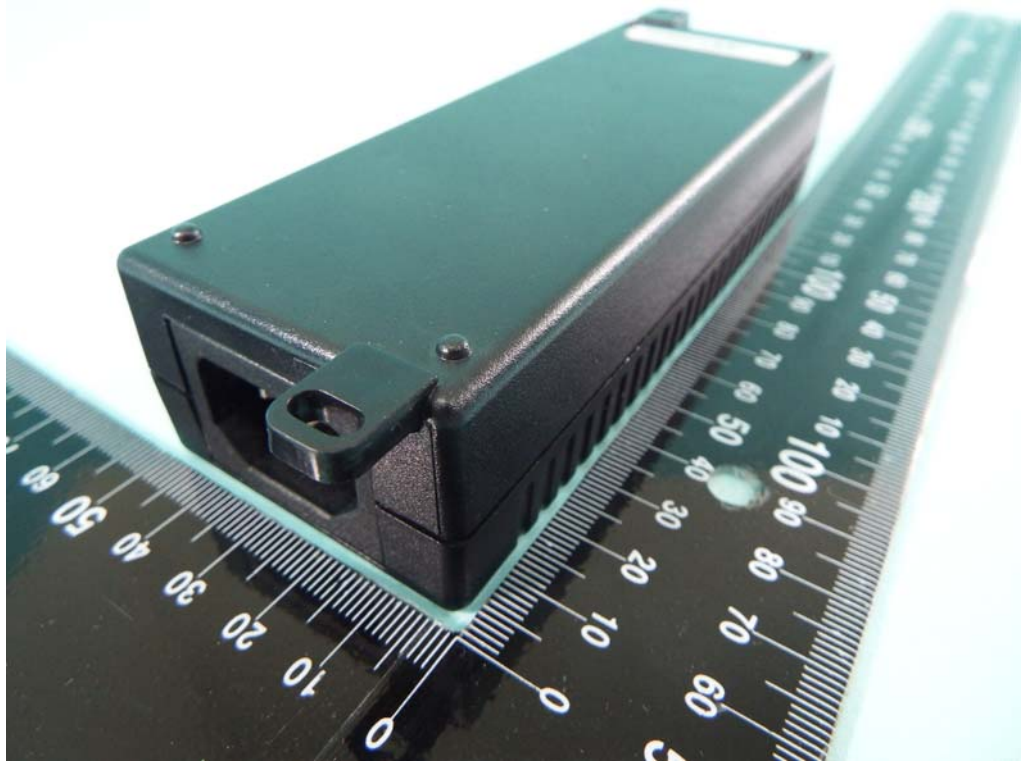

FortiAP-224E

Power Cable

Ground Wire

**PoE Adapter:
PD-9001GR/AC**

(The PoE is for testing only and is not an accessory.)

**For PoE Adapter
Power Cable**

**(The PoE is for
testing only and is
not an accessory.)**