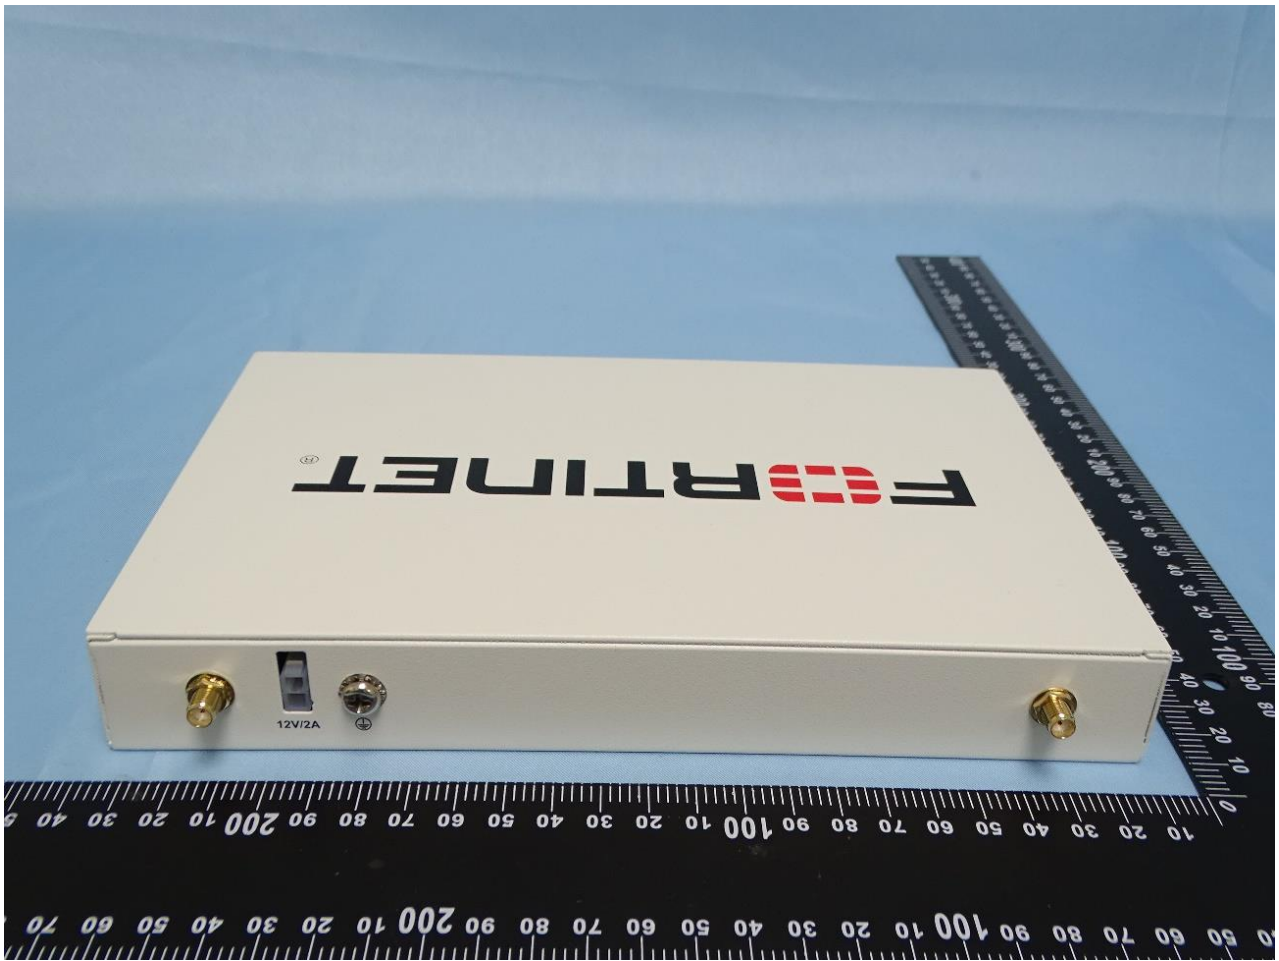

1. External Photograph of EUT

Brand Name: FORTINET **FORTINET**

Model Name: FortiBranchSASE 20G-WiFixxxxxxxxxxx, FORTIBRANCHSASE-20G-WiFixxxxxxxxxxx,
FBS-20G-WiFixxxxxxxxxxx (where “x” can be used as “A-Z”, or “0-9”, or “-“, or blank
for software changes or marketing purposes only)

Marketing Name: FortiBranchSASE 20G-WiFi

2. Photograph of Accessory

Brand Name: FORTINET 

Model Name: FortiBranchSASE 20G-WiFixxxxxxxxxxx, FORTIBRANCHSASE-20G-WiFixxxxxxxxxxx, FBS-20G-WiFixxxxxxxxxxx (where “x” can be used as “A-Z”, or “0-9”, or “-“, or blank for software changes or marketing purposes only)

Marketing Name: FortiBranchSASE 20G-WiFi

Specification of Accessory		
AC Adapter	Brand Name	ASIAN POWER DEVICES
	Model Name	WB-24M12R

Remark: For accessories equipped with this EUT, please refer to the following photos.