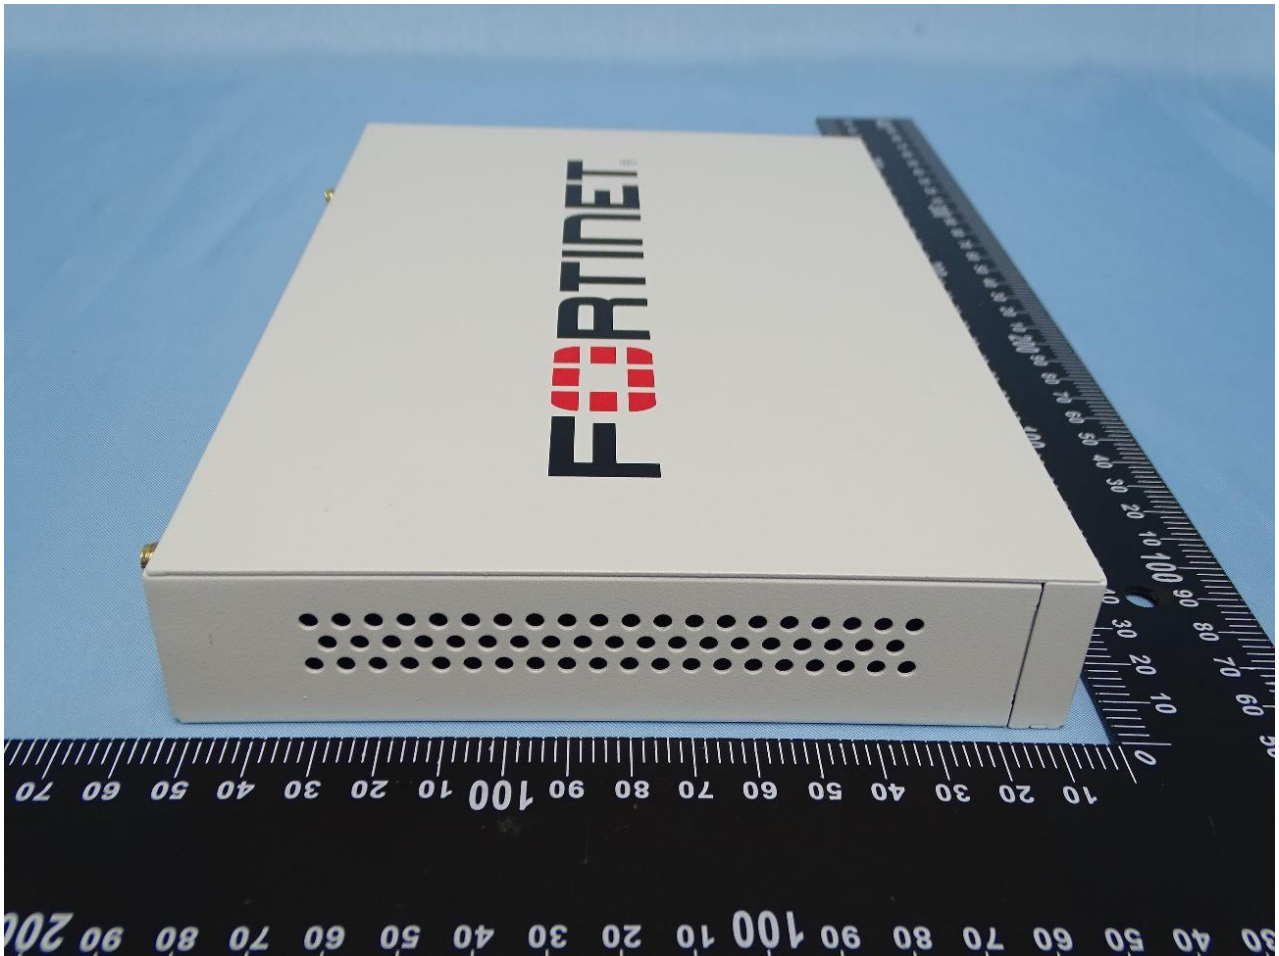

1. External Photograph of EUT

Brand Name: FORTINET **FORTINET**

Model Name: FortiBranchSASE 20G-WiFixxxxxxxxxxx, FORTIBRANCHSASE-20G-WiFixxxxxxxxxxx,
FBS-20G-WiFixxxxxxxxxxx (where “x” can be used as “A-Z”, or “0-9”, or “-“, or blank
for software changes or marketing purposes only)

Marketing Name: FortiBranchSASE 20G-WiFi

2. Photograph of Accessory

Brand Name: FORTINET 

Model Name: FortiBranchSASE 20G-WiFixxxxxxxxxxx, FORTIBRANCHSASE-20G-WiFixxxxxxxxxxx, FBS-20G-WiFixxxxxxxxxxx (where “x” can be used as “A-Z”, or “0-9”, or “-“, or blank for software changes or marketing purposes only)

Marketing Name: FortiBranchSASE 20G-WiFi

Specification of Accessory		
AC Adapter	Brand Name	ASIAN POWER DEVICES
	Model Name	WB-24M12R

Remark: For accessories equipped with this EUT, please refer to the following photos.