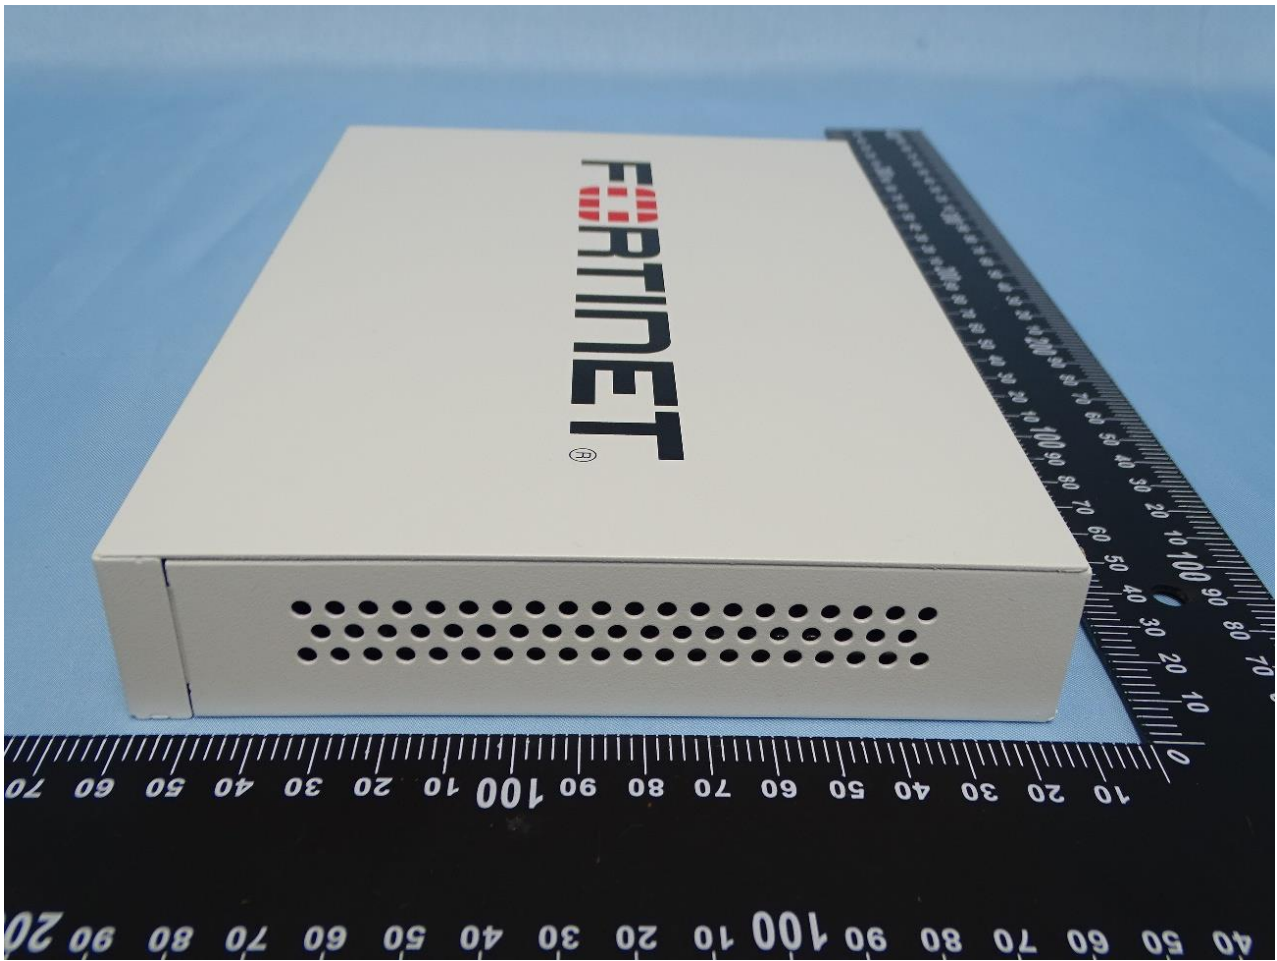

1. External Photograph of EUT

Brand Name: FORTINET **FORTINET**

Model Name: FortiBranchSASE 20G-WiFixxxxxxxxxxx, FORTIBRANCHSASE-20G-WiFixxxxxxxxxxx,
FBS-20G-WiFixxxxxxxxxxx (where “x” can be used as “A-Z”, or “0-9”, or “-“, or blank
for software changes or marketing purposes only)

Marketing Name: FortiBranchSASE 20G-WiFi

2. Photograph of Accessory

Brand Name: FORTINET 

Model Name: FortiBranchSASE 20G-WiFixxxxxxxxxxx, FORTIBRANCHSASE-20G-WiFixxxxxxxxxxx, FBS-20G-WiFixxxxxxxxxxx (where “x” can be used as “A-Z”, or “0-9”, or “-“, or blank for software changes or marketing purposes only)

Marketing Name: FortiBranchSASE 20G-WiFi

Specification of Accessory		
AC Adapter	Brand Name	ASIAN POWER DEVICES
	Model Name	WB-24M12R

Remark: For accessories equipped with this EUT, please refer to the following photos.