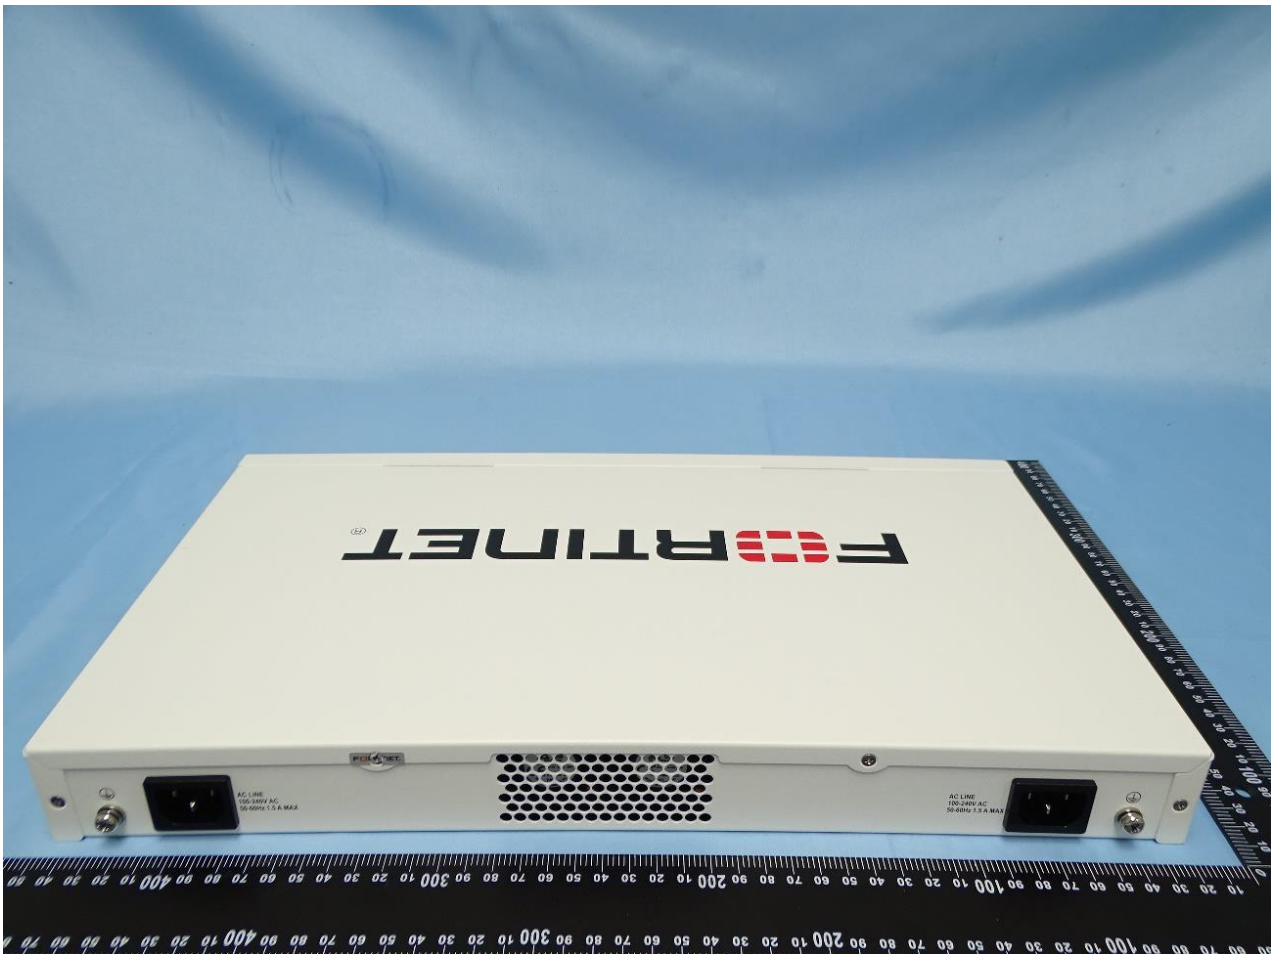

1. External Photograph of EUT

Brand Name: FORTINET

Model Name: FortiGate 120Gxxxxxxxxxx, FG-120Gxxxxxxxxxx, FORTIGATE-120Gxxxxxxxxxx,
FortiGate 121Gxxxxxxxxxx, FG-121Gxxxxxxxxxx, FORTIGATE-121Gxxxxxxxxxx

(where “x” can be “A-Z”, or “0-9”, or “-“, or blank for software changes or marketing purposes only)

Marketing Name: FortiGate 120G, FortiGate 121G

2. Photograph of Accessory

Brand Name: FORTINET

Model Name: FortiGate 120Gxxxxxxxxx, FG-120Gxxxxxxxxx, FORTIGATE-120Gxxxxxxxxx,
FortiGate 121Gxxxxxxxxx, FG-121Gxxxxxxxxx, FORTIGATE-121Gxxxxxxxxx

(where “x” can be “A-Z”, or “0-9”, or “-“, or blank for software changes or marketing purposes only)

Marketing Name: FortiGate 120G, FortiGate 121G

Specification of Accessory		
AC-DC power supply	Brand Name	SPI
	Model Name	FSP065-P24-B12
Power Cable	Brand Name	I-SHENG
	Model Name	SP-305B E55943
Ethernet Cable	Brand Name	LINE ETECH
	Model Name	621-184
Console Cable	Brand Name	COXOC
	Model Name	C85881A02E1M8