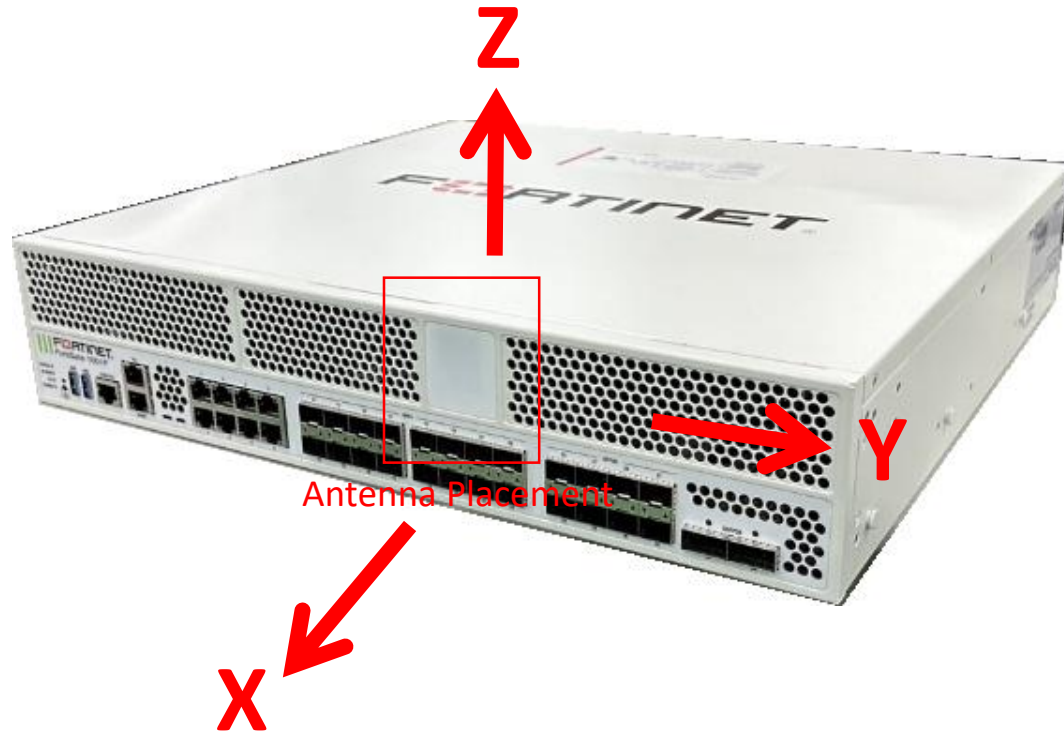

Antenna Placement

Antenna	ANT Type	Size (L * W * H)	Cable Type
BT	FPCB_PiFA	30mm*25.5mm*2.6mm	$\Phi=1.13$ Low Loss

Experimental Setup