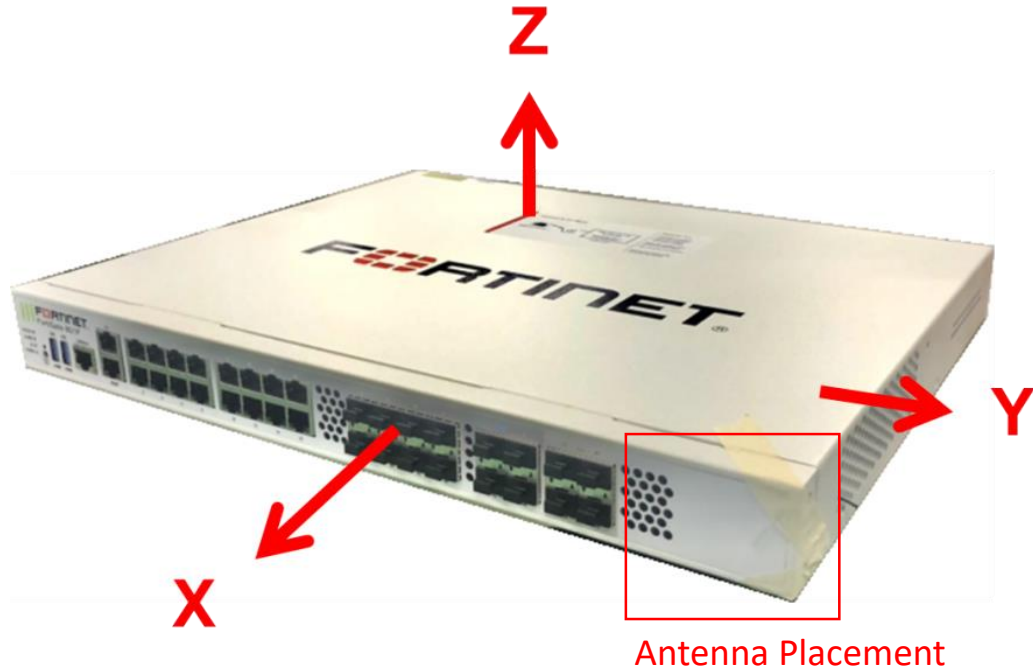

# Antenna Placement & Solution

Antenna	ANT Type	Size (L * W * H)	Cable Type
BT	FPCB_PiFA	32.3mm*25.5mm*2.5mm	$\Phi=1.13$ Low Loss

# Experimental Setup