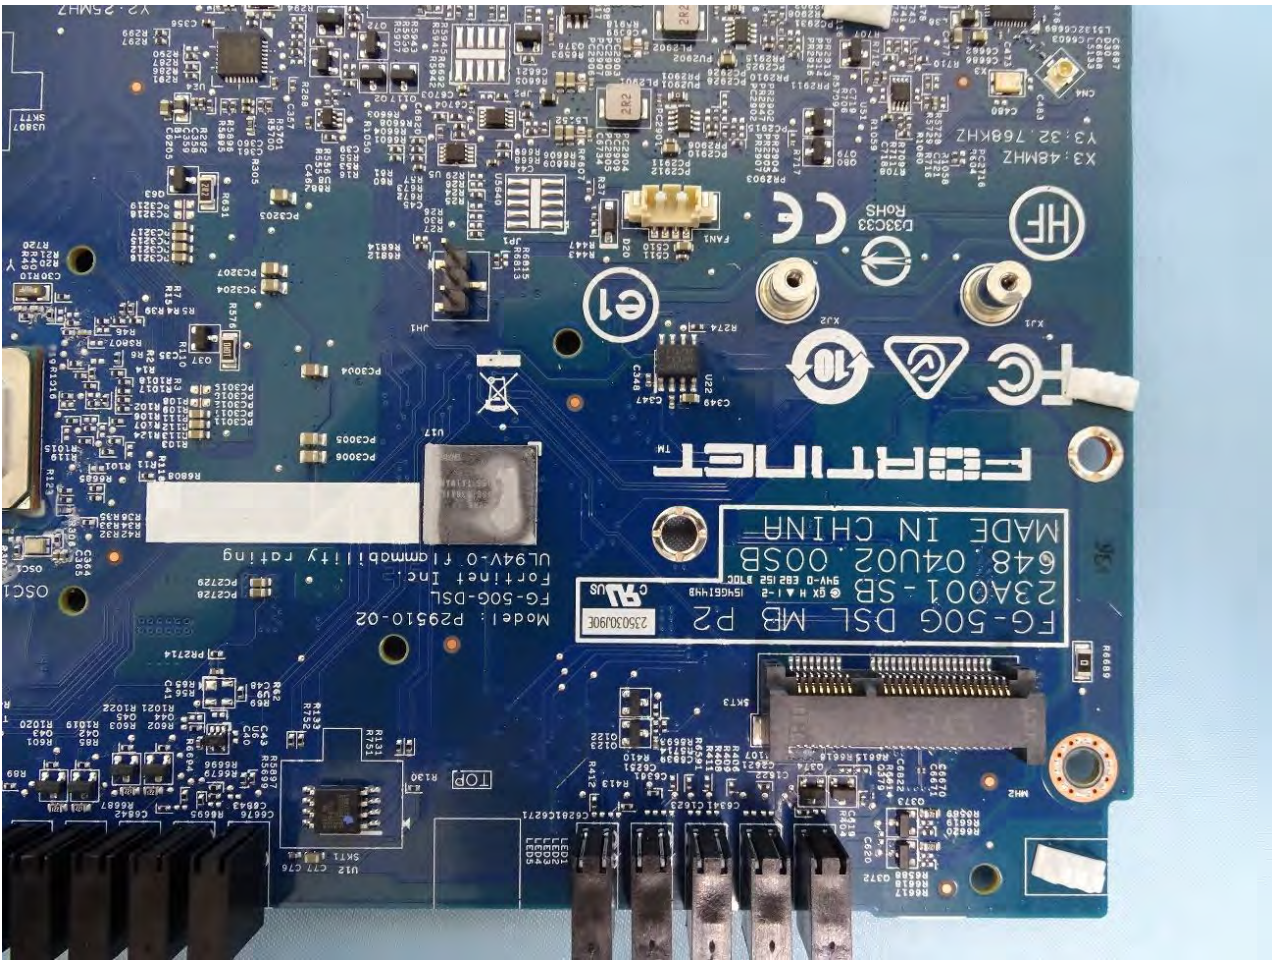

3. Internal Photograph of EUT

Brand Name: FORTINET 

Model Name: FortiWiFi 50G-DSLxxxxxxxxxx, FORTIWIFI-50G-DSLxxxxxxxxxx,
FWF-50G-DSLxxxxxxxxxx

(where "x" can be used as "A-Z", or "0-9", or "-", or blank for software purposes or marketing purposes only)

Marketing Name: FortiWiFi 50G-DSL

WLAN Module

Bluetooth-LE Antenna

WLAN Antenna

————THE END————