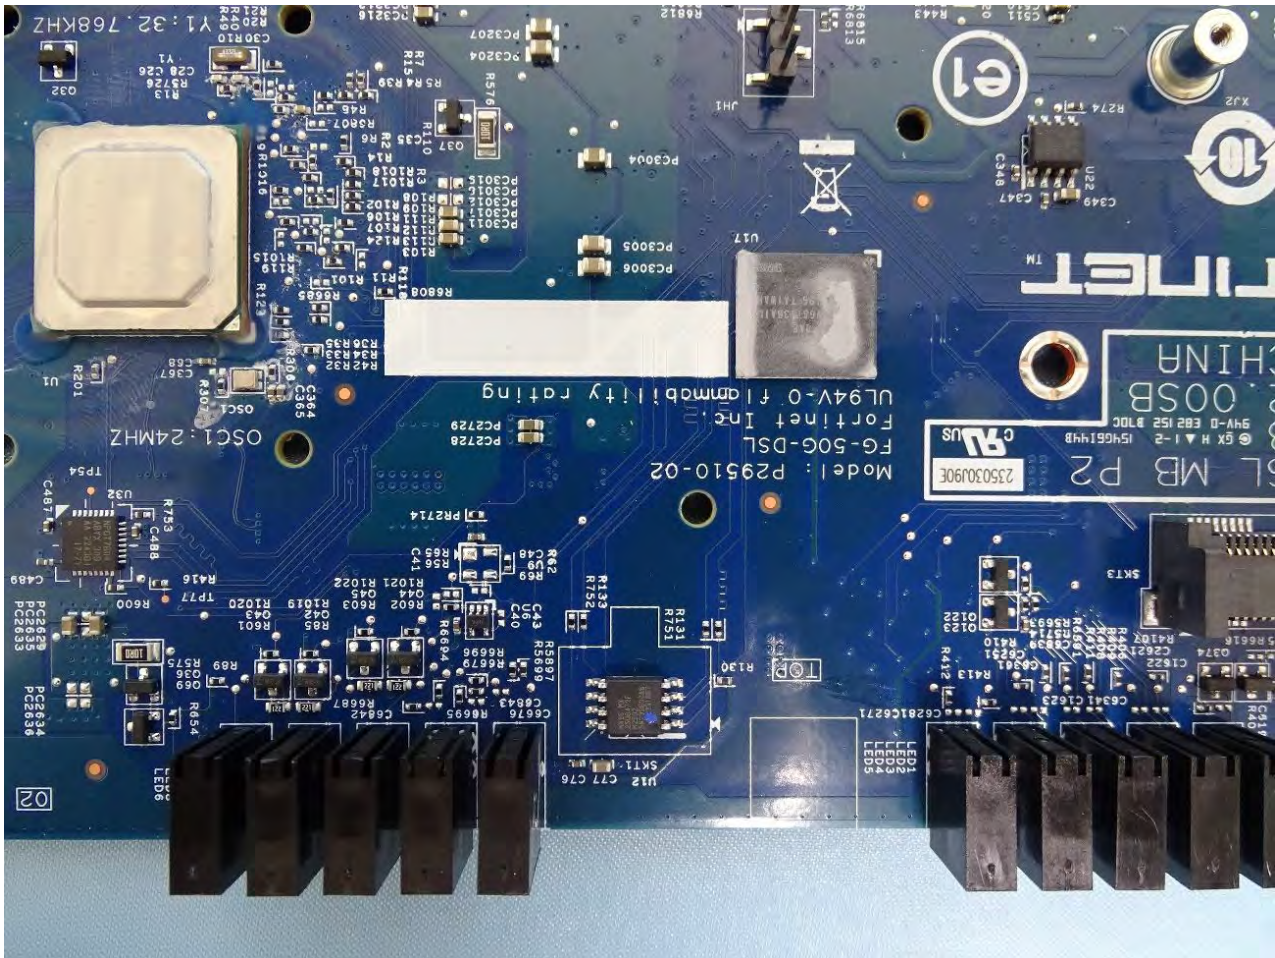

3. Internal Photograph of EUT

Brand Name: FORTINET 

Model Name: FortiWiFi 50G-DSLxxxxxxxxxx, FORTIWIFI-50G-DSLxxxxxxxxxx,
FWF-50G-DSLxxxxxxxxxx

(where "x" can be used as "A-Z", or "0-9", or "-", or blank for software purposes or marketing purposes only)

Marketing Name: FortiWiFi 50G-DSL

WLAN Module

Bluetooth-LE Antenna

WLAN Antenna

————THE END————