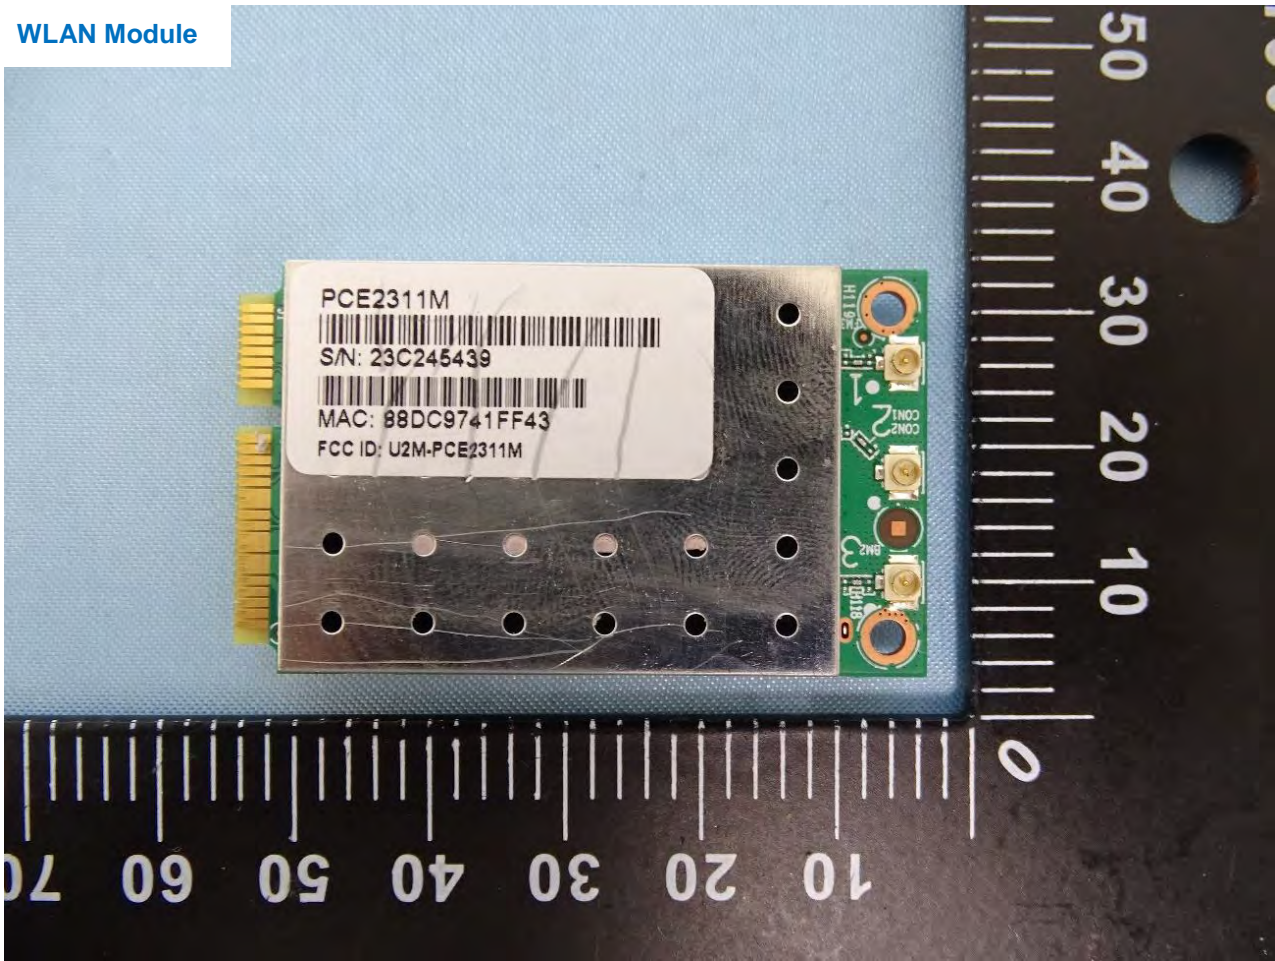

WLAN Module