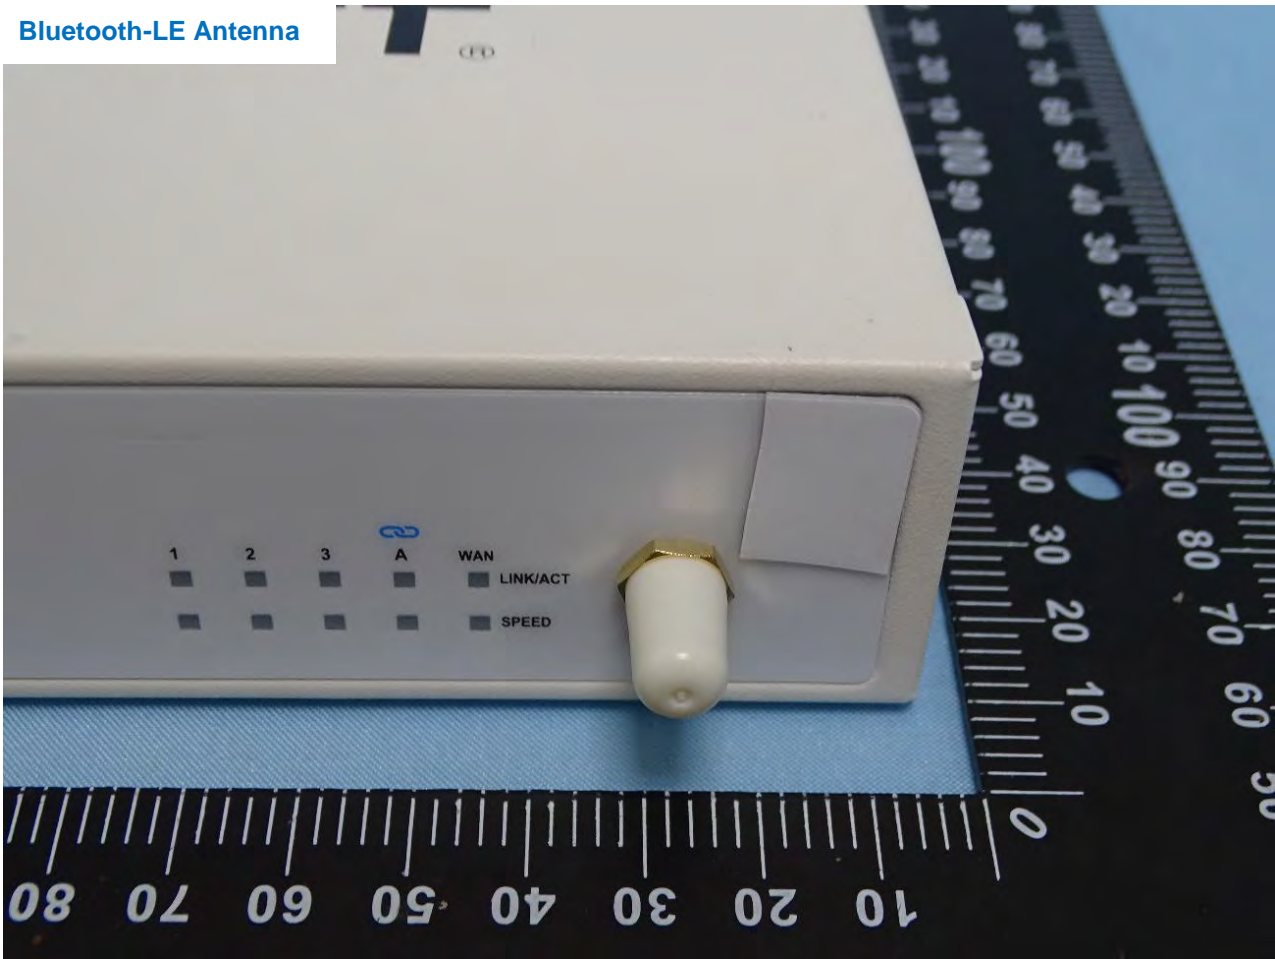

Bluetooth-LE Antenna