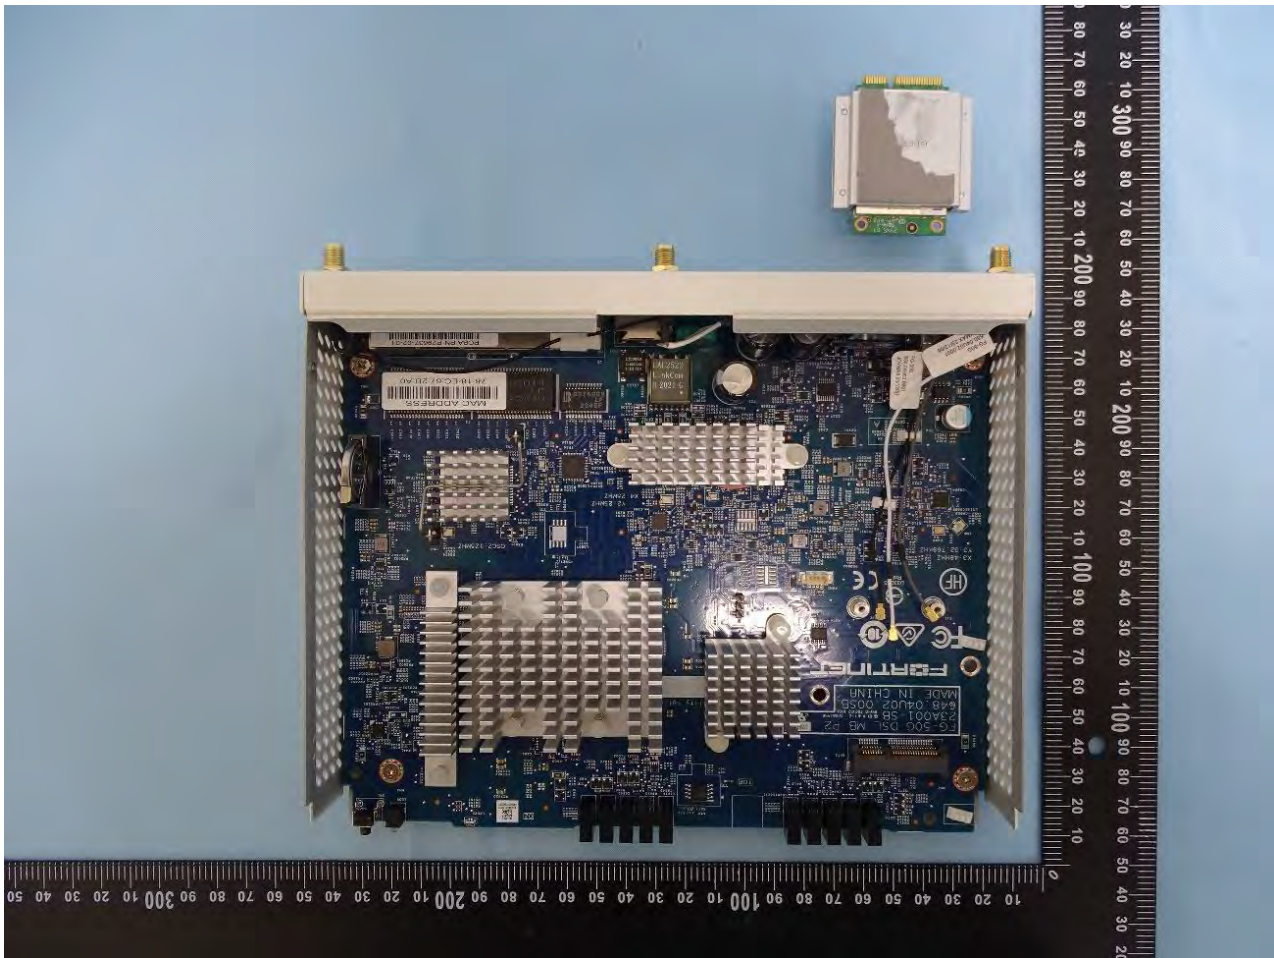

3. Internal Photograph of EUT

Brand Name: FORTINET 

Model Name: FortiWiFi 50G-DSLxxxxxxxxxx, FORTIWIFI-50G-DSLxxxxxxxxxx,
FWF-50G-DSLxxxxxxxxxx

(where "x" can be used as "A-Z", or "0-9", or "-", or blank for software purposes or marketing purposes only)

Marketing Name: FortiWiFi 50G-DSL

WLAN Module

Bluetooth-LE Antenna

WLAN Antenna

————THE END————