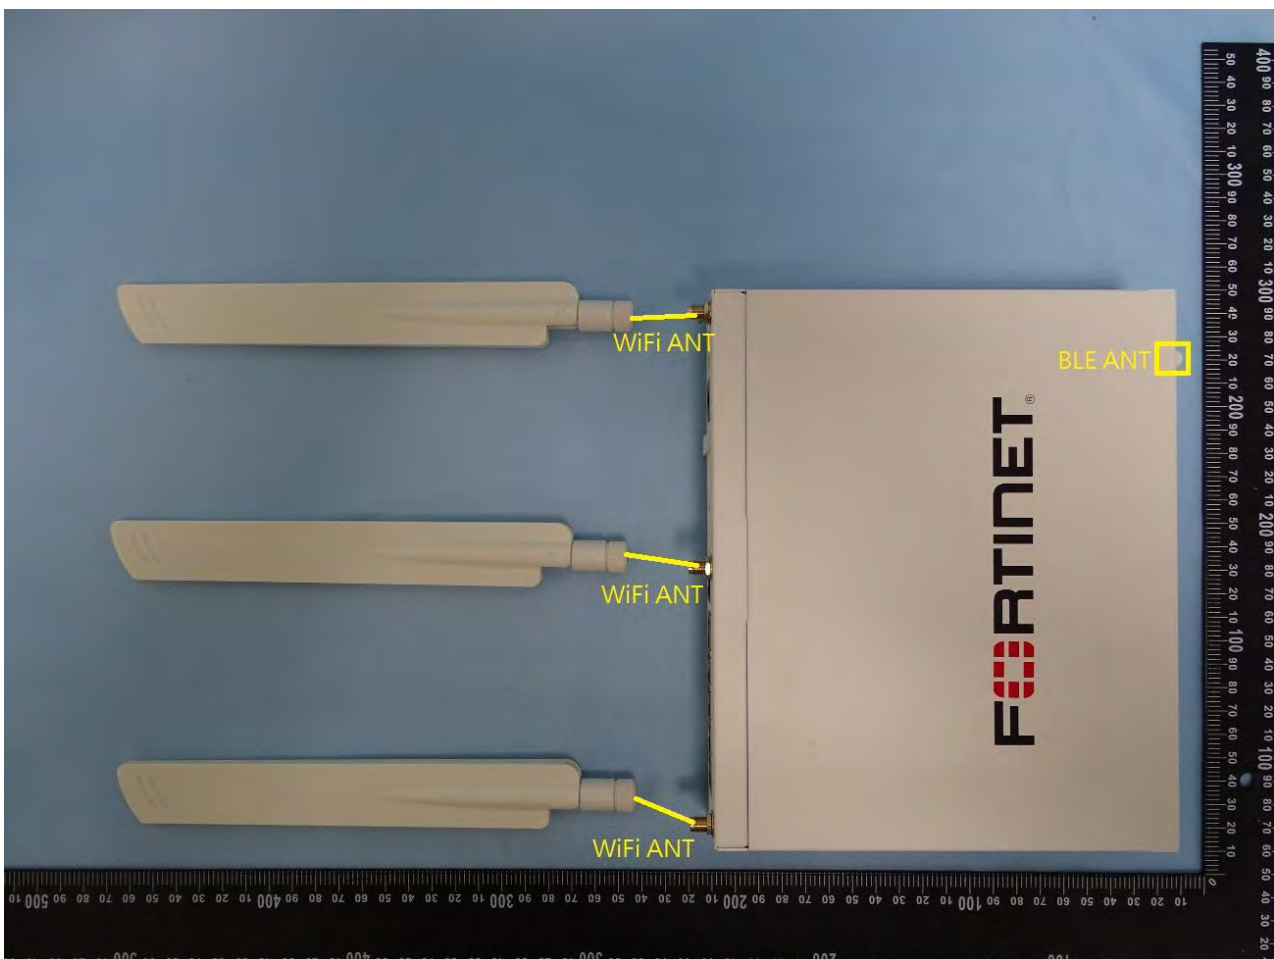

3. Internal Photograph of EUT

Brand Name: FORTINET

Model Name: FortiWiFi 50G-DSLxxxxxxxxxx, FORTIWIFI-50G-DSLxxxxxxxxxx,
FWF-50G-DSLxxxxxxxxxx

(where "x" can be used as "A-Z", or "0-9", or "-", or blank for software purposes or marketing purposes only)

Marketing Name: FortiWiFi 50G-DSL