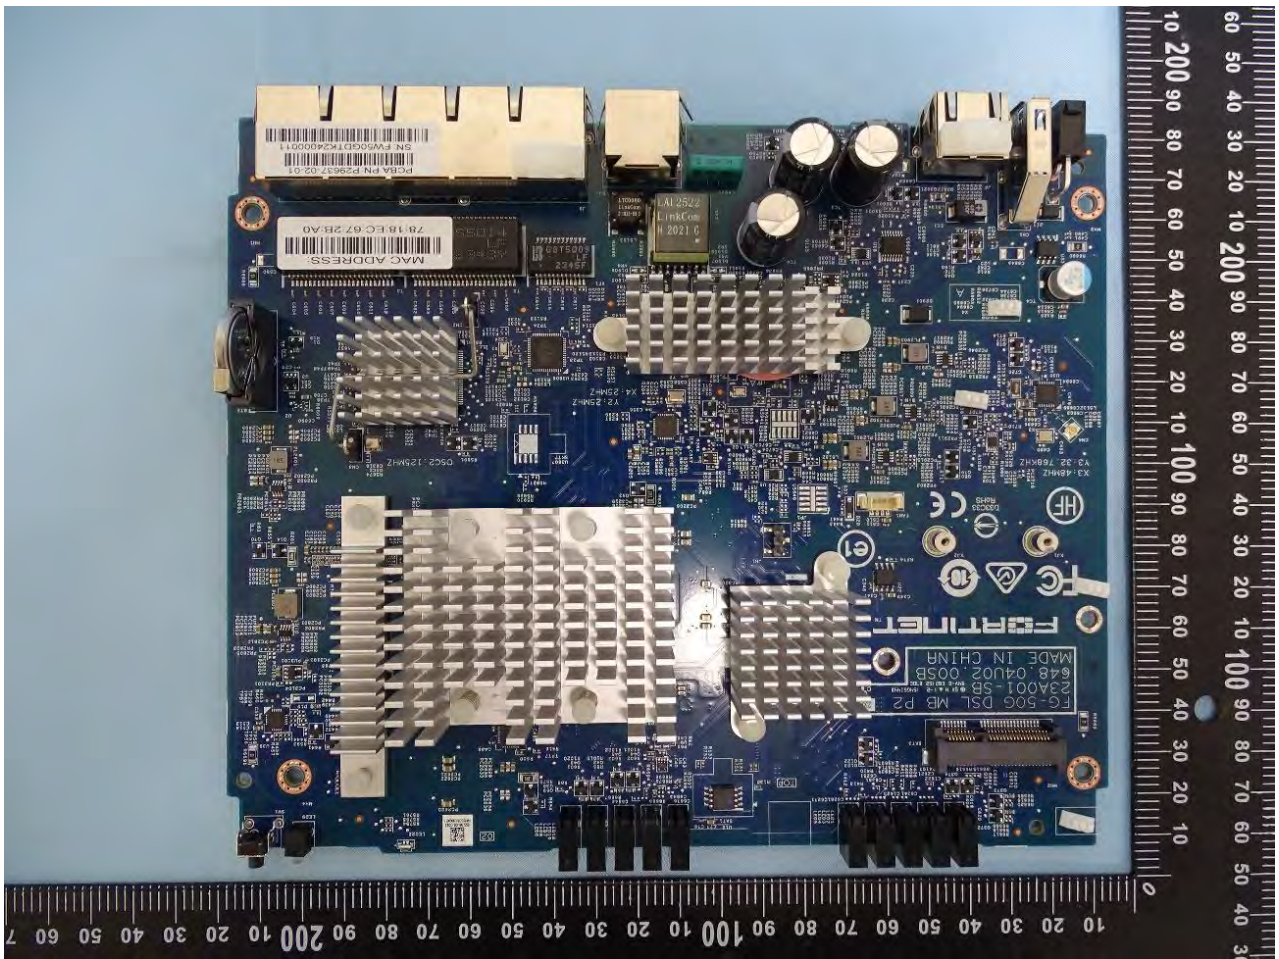

3. Internal Photograph of EUT

Brand Name: FORTINET 

Model Name: FortiWiFi 50G-DSLxxxxxxxxxx, FORTIWIFI-50G-DSLxxxxxxxxxx,
FWF-50G-DSLxxxxxxxxxx

(where "x" can be used as "A-Z", or "0-9", or "-", or blank for software purposes or marketing purposes only)

Marketing Name: FortiWiFi 50G-DSL

WLAN Module

Bluetooth-LE Antenna

WLAN Antenna

————THE END————