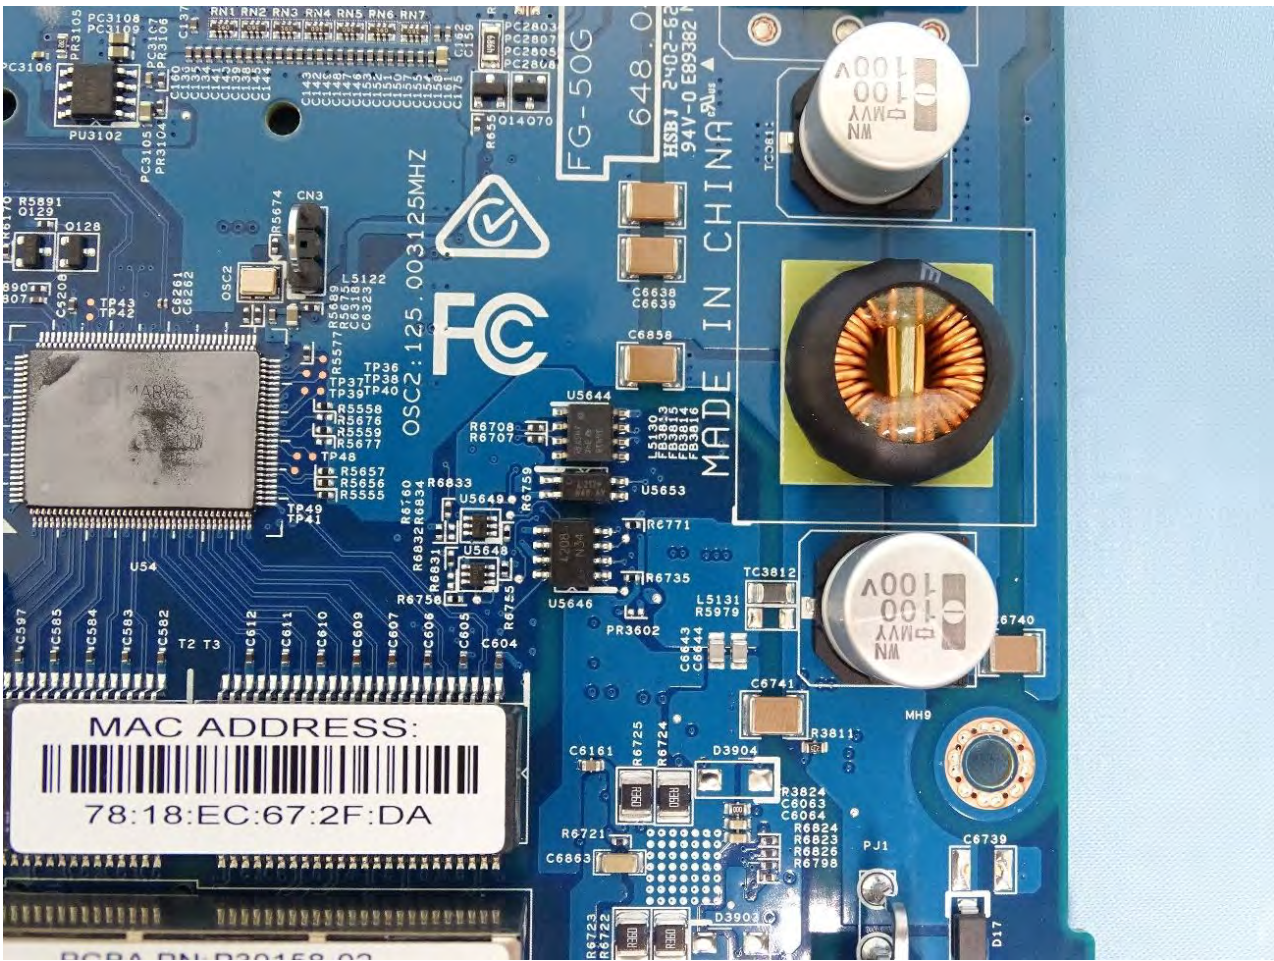

4. Internal Photograph of the Host

FG-50G SFP-POE and FG-51G SFP-POE

FG-50G SFP-POE

FG-51G SFP-POE

Bluetooth-LE Antenna

————THE END————