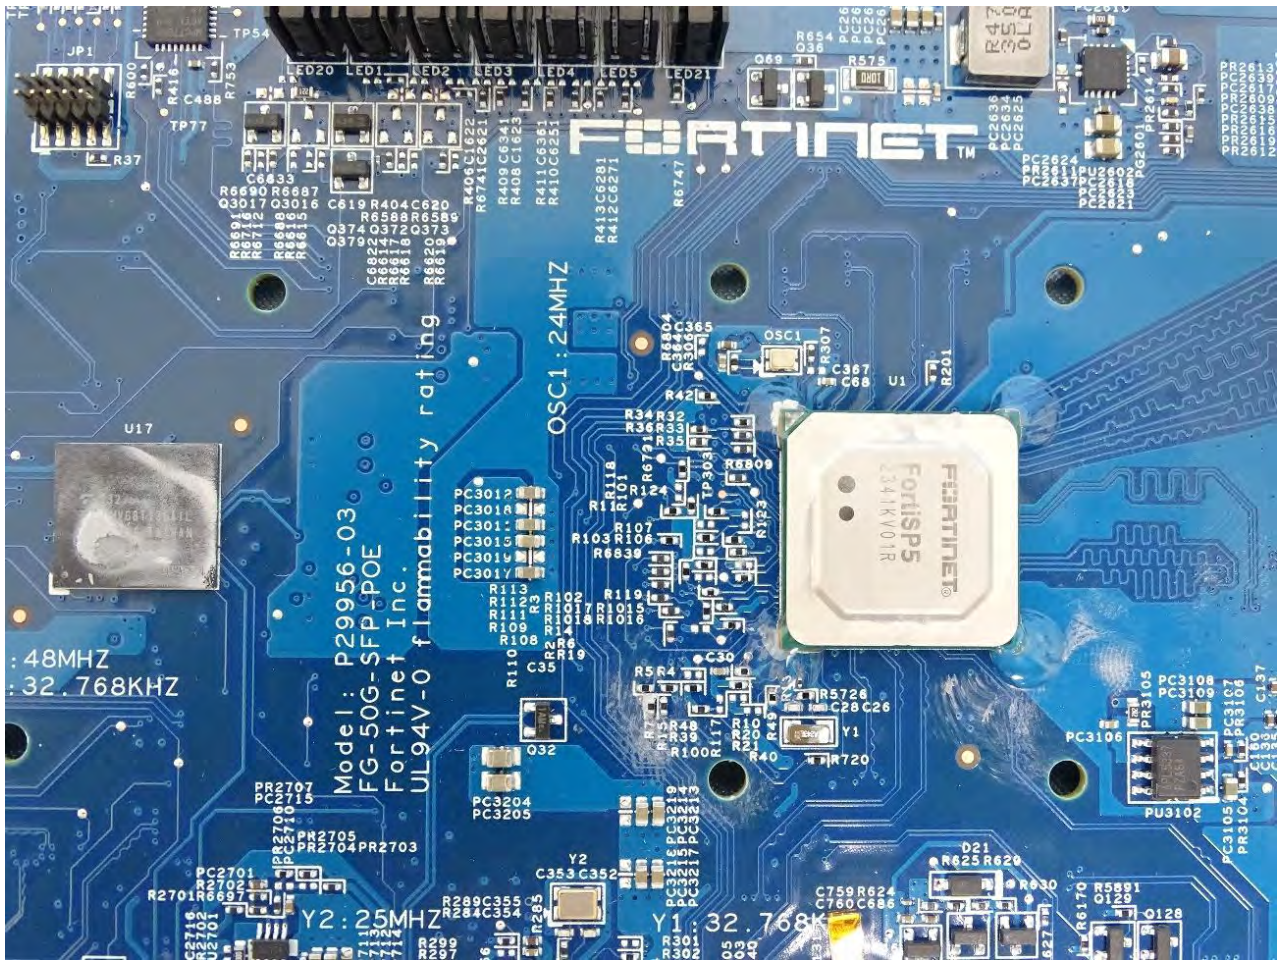

4. Internal Photograph of the Host

FG-50G SFP-POE and FG-51G SFP-POE

FG-50G SFP-POE

FG-51G SFP-POE

Bluetooth-LE Antenna

————THE END————