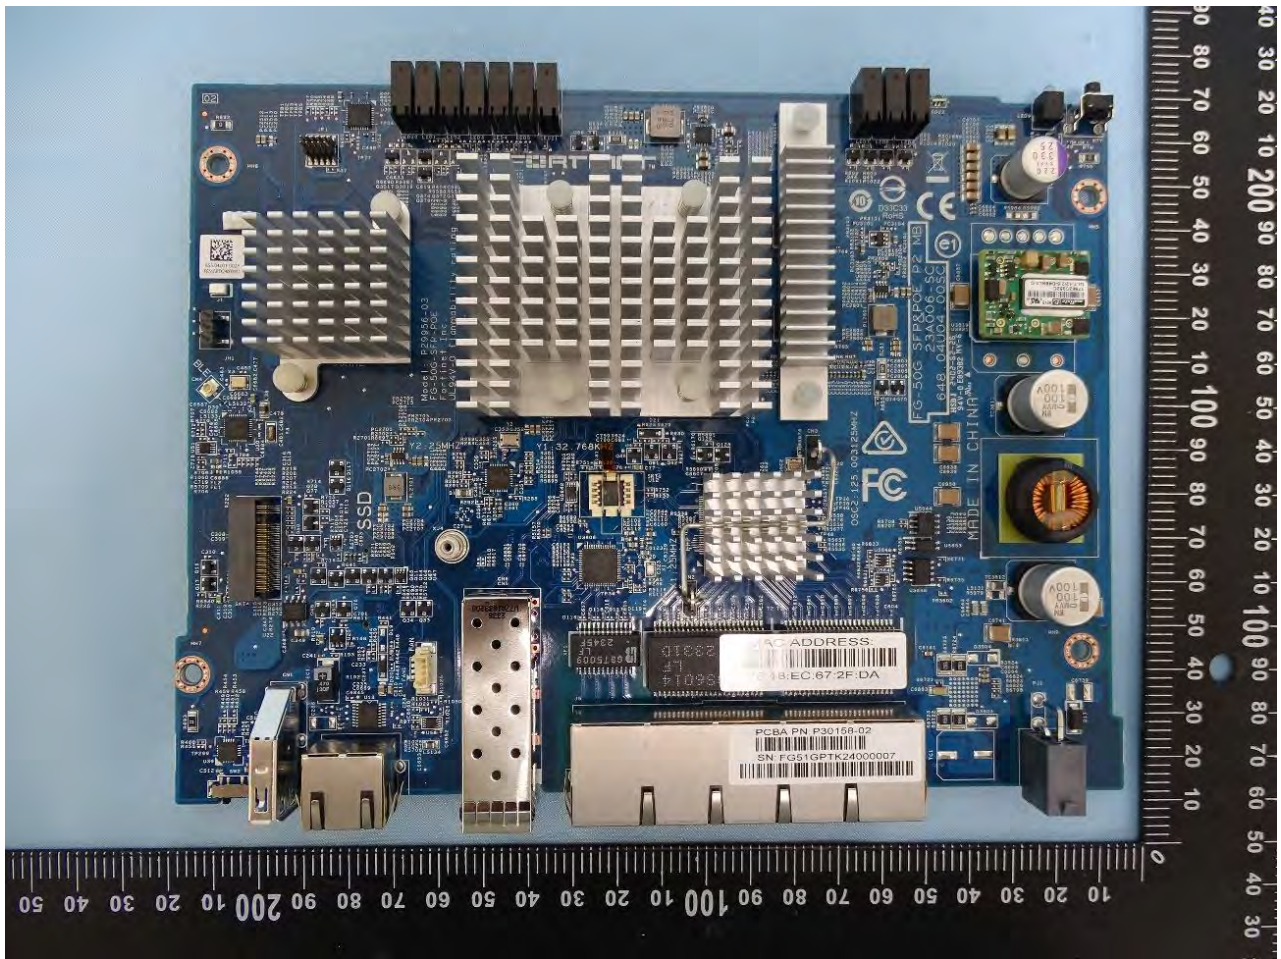

4. Internal Photograph of the Host

FG-50G SFP-POE and FG-51G SFP-POE

FG-50G SFP-POE

FG-51G SFP-POE

Bluetooth-LE Antenna

————THE END————