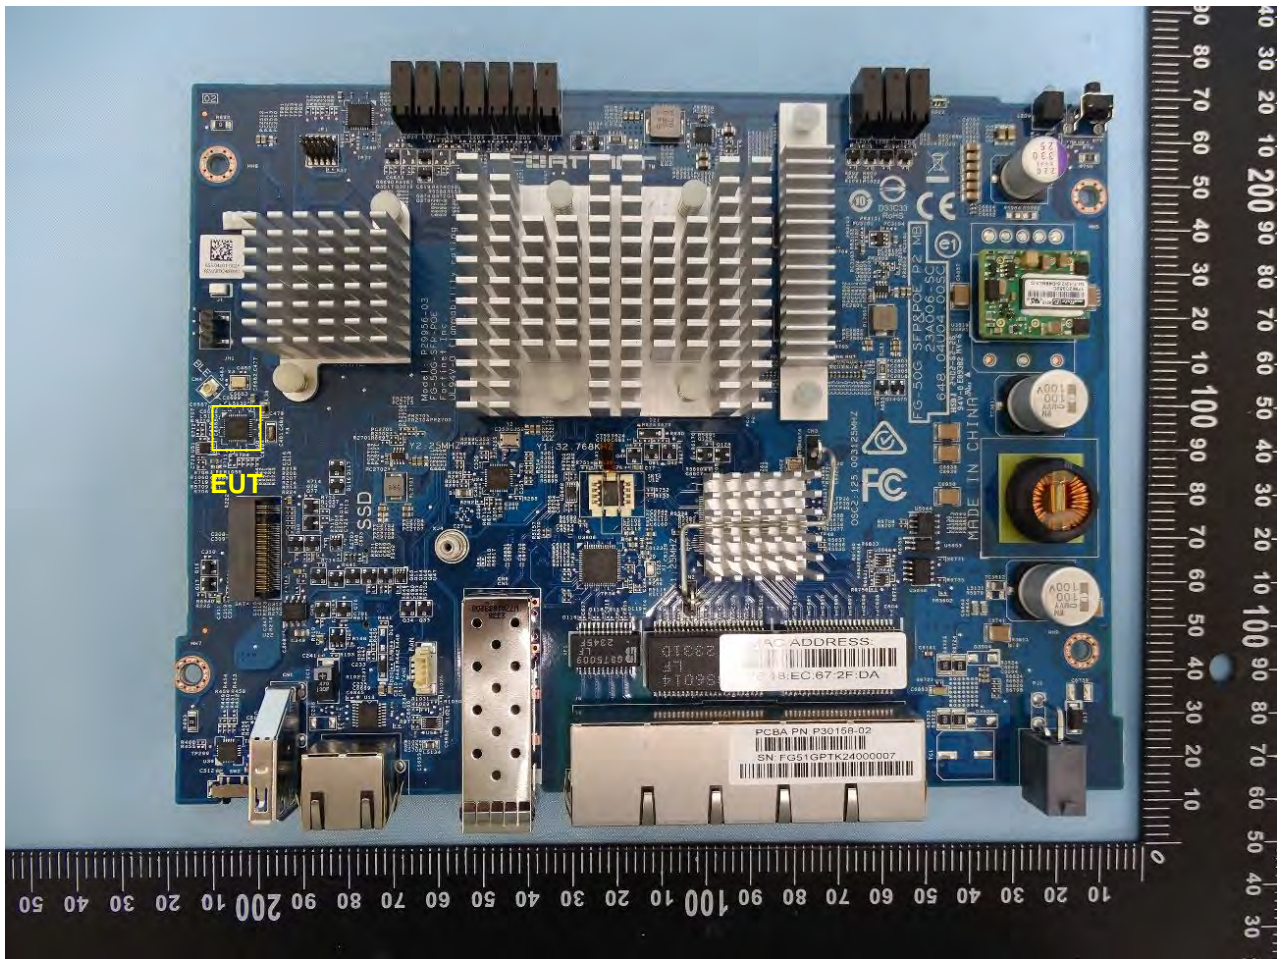

4. Internal Photograph of the Host

FG-50G SFP-POE and FG-51G SFP-POE

FG-50G SFP-POE

FG-51G SFP-POE

Bluetooth-LE Antenna

————THE END————