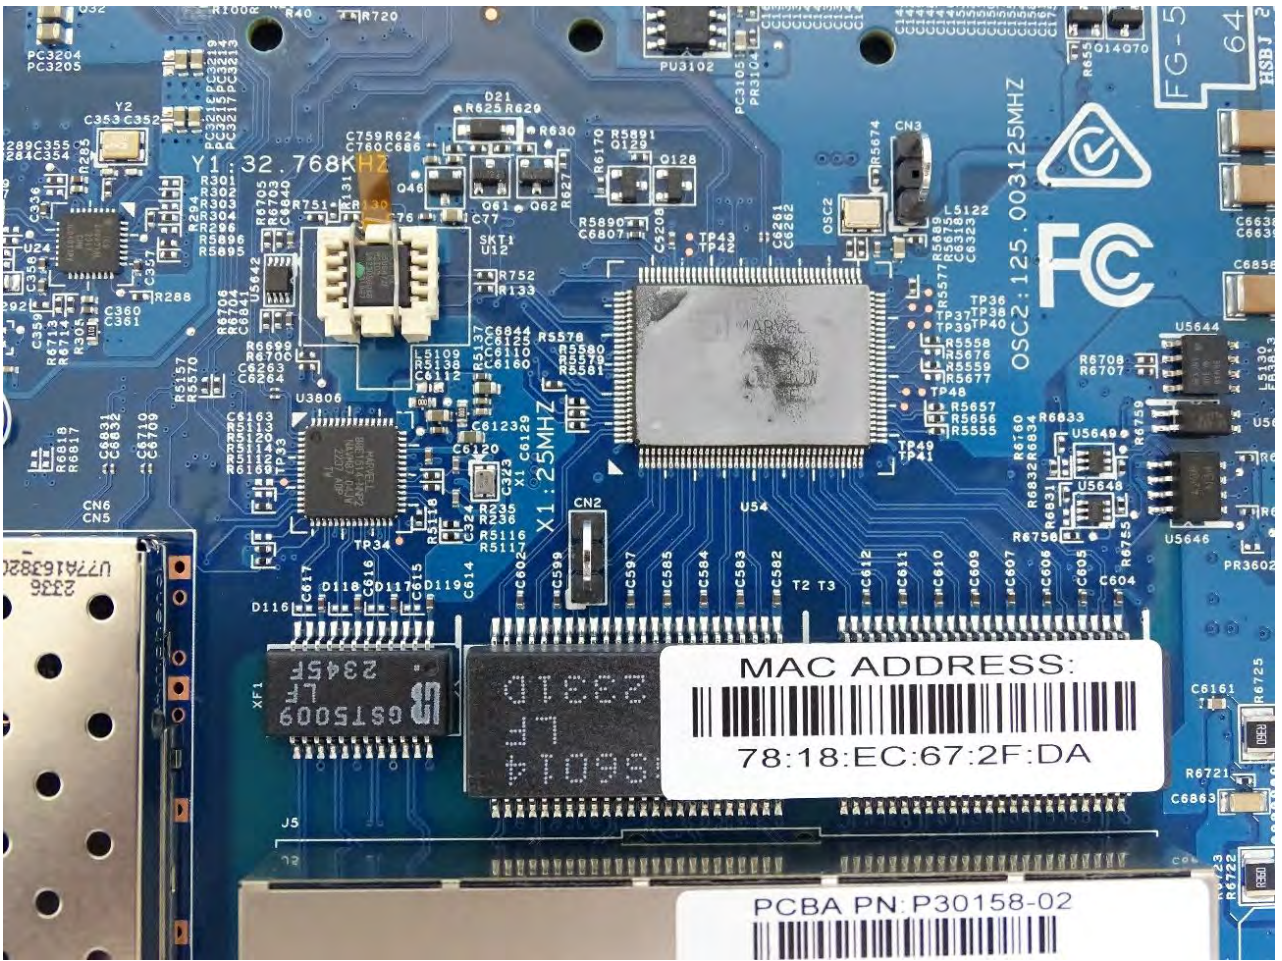

4. Internal Photograph of the Host

FG-50G SFP-POE and FG-51G SFP-POE

FG-50G SFP-POE

FG-51G SFP-POE

Bluetooth-LE Antenna

————THE END————