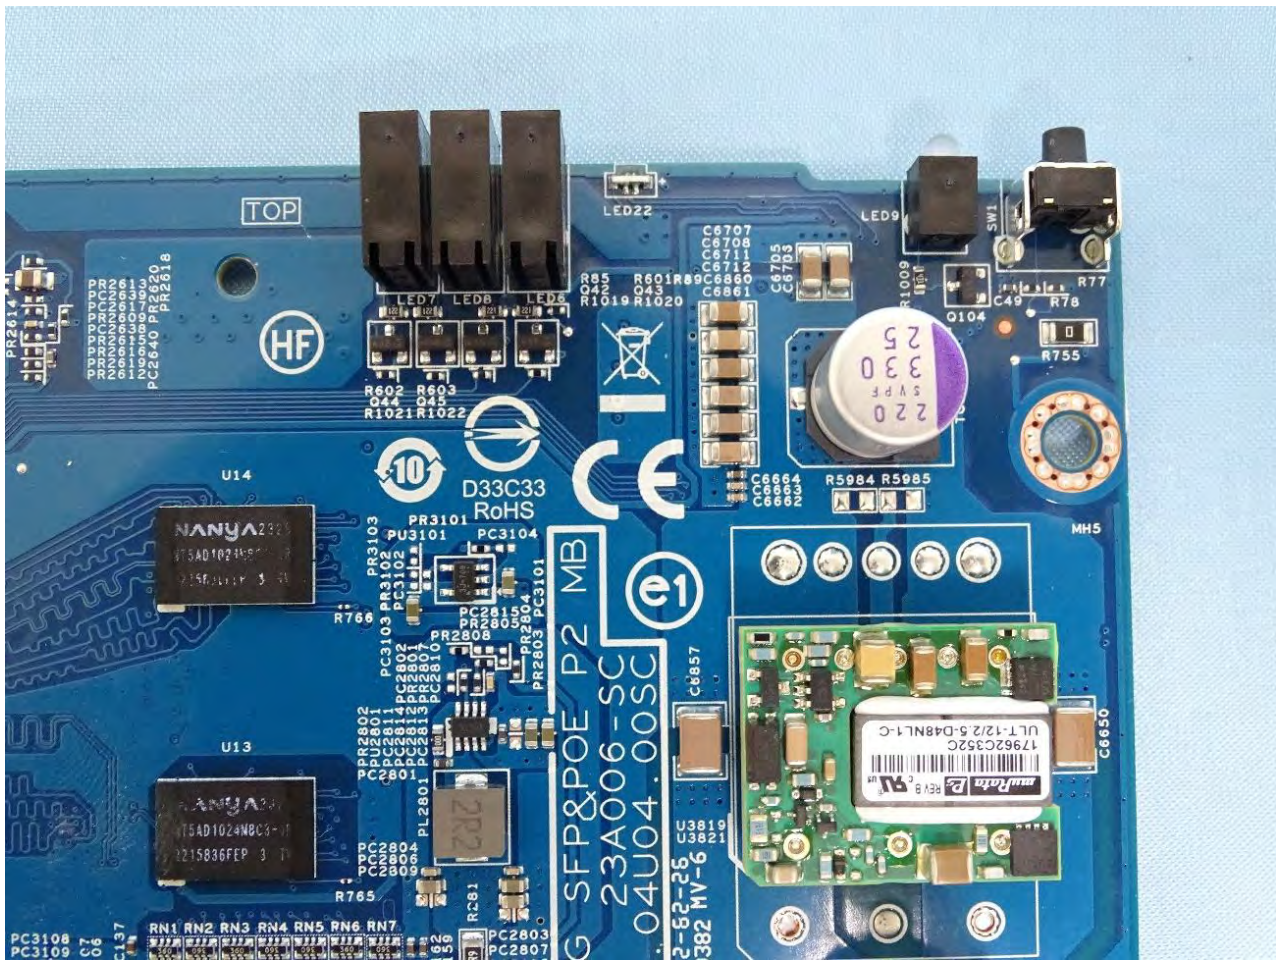

4. Internal Photograph of the Host

FG-50G SFP-POE and FG-51G SFP-POE

FG-50G SFP-POE

FG-51G SFP-POE

Bluetooth-LE Antenna

————THE END————