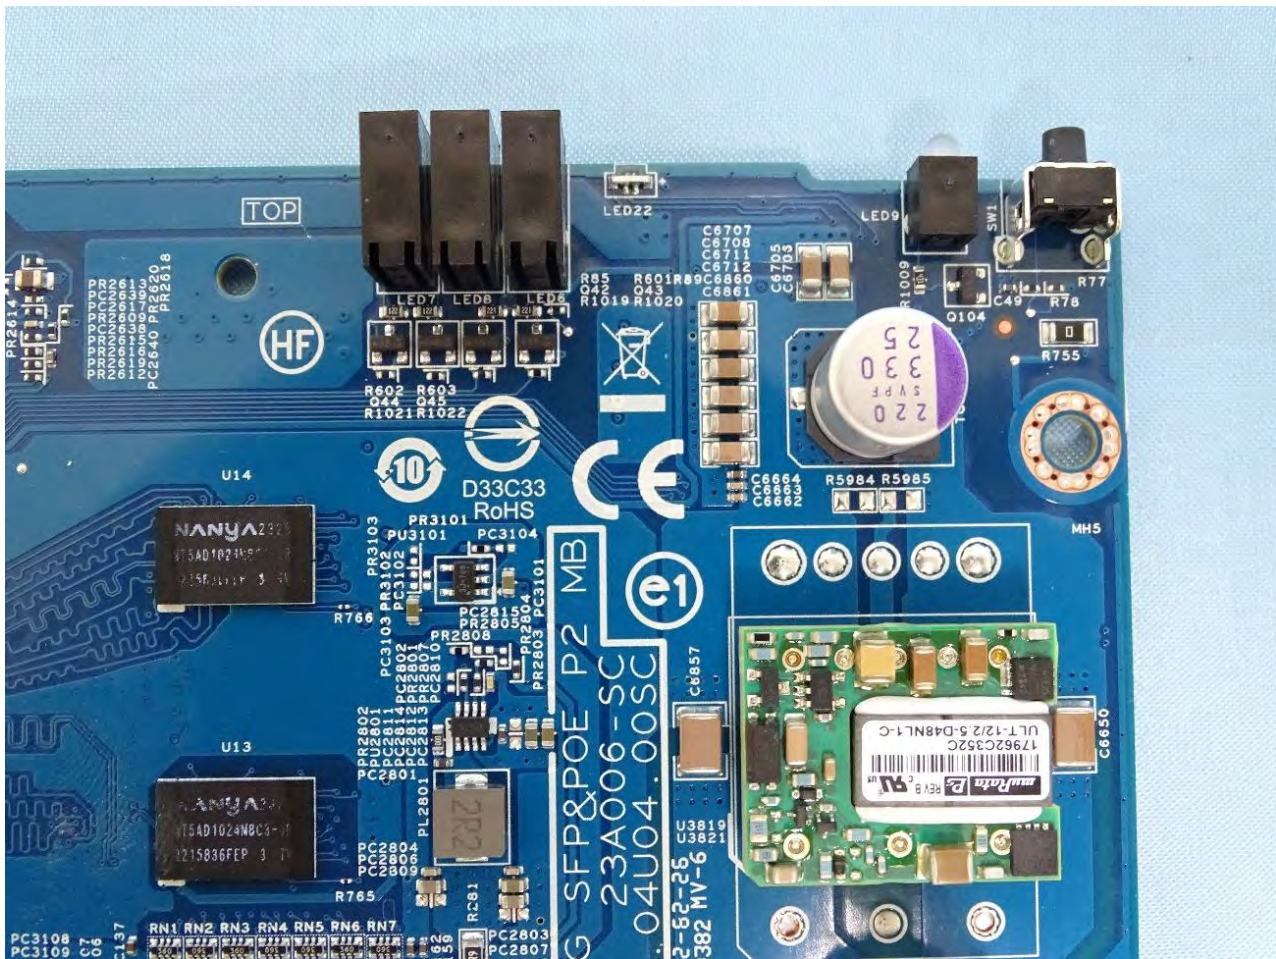

4. Internal Photograph of the Host

FG-50G SFP-POE and FG-51G SFP-POE

FG-50G SFP-POE

FG-51G SFP-POE

Bluetooth-LE Antenna

————THE END————