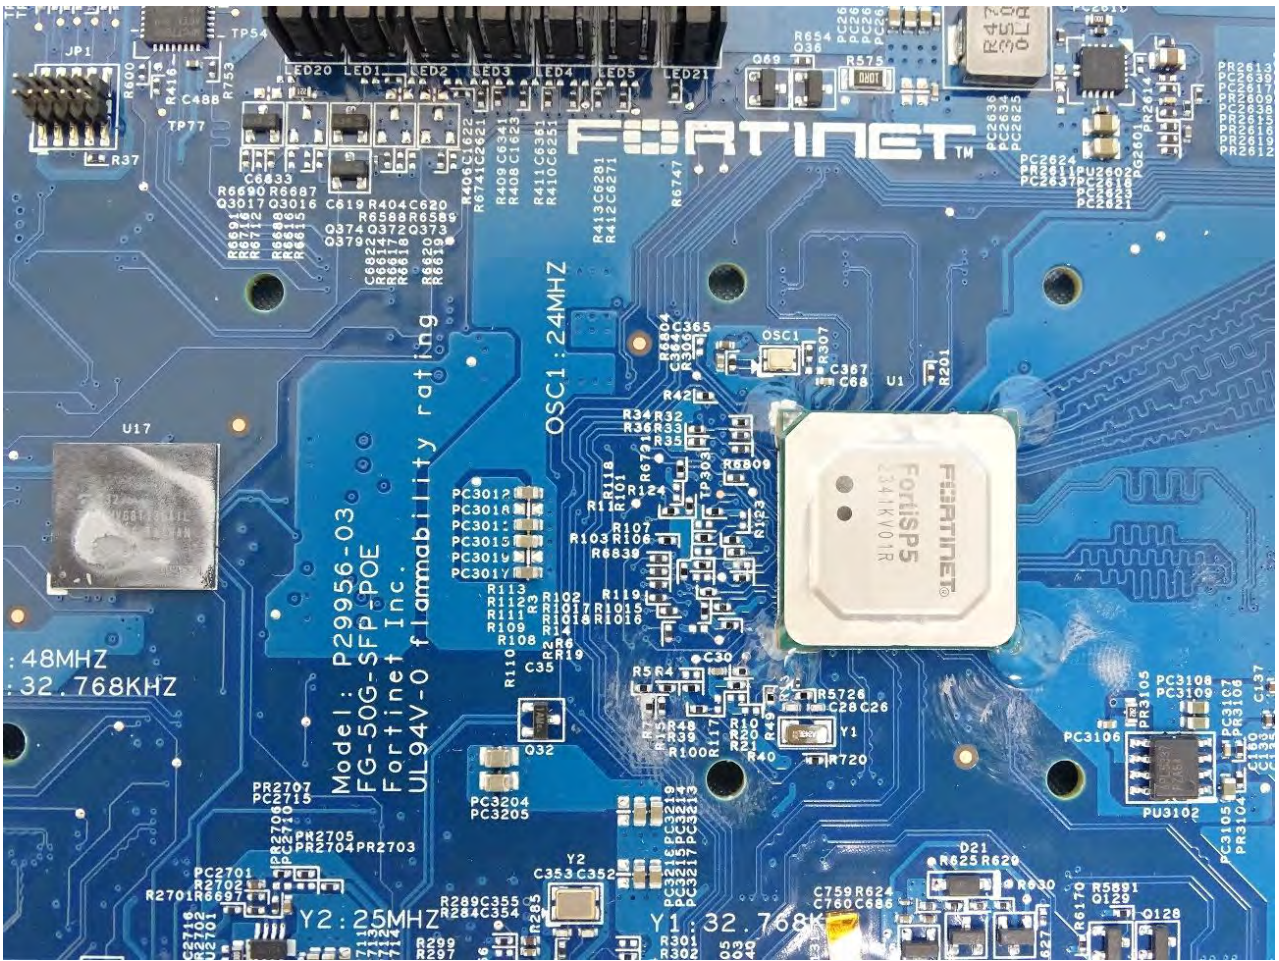

4. Internal Photograph of the Host

FG-50G SFP-POE and FG-51G SFP-POE

FG-50G SFP-POE

FG-51G SFP-POE

Bluetooth-LE Antenna

————THE END————