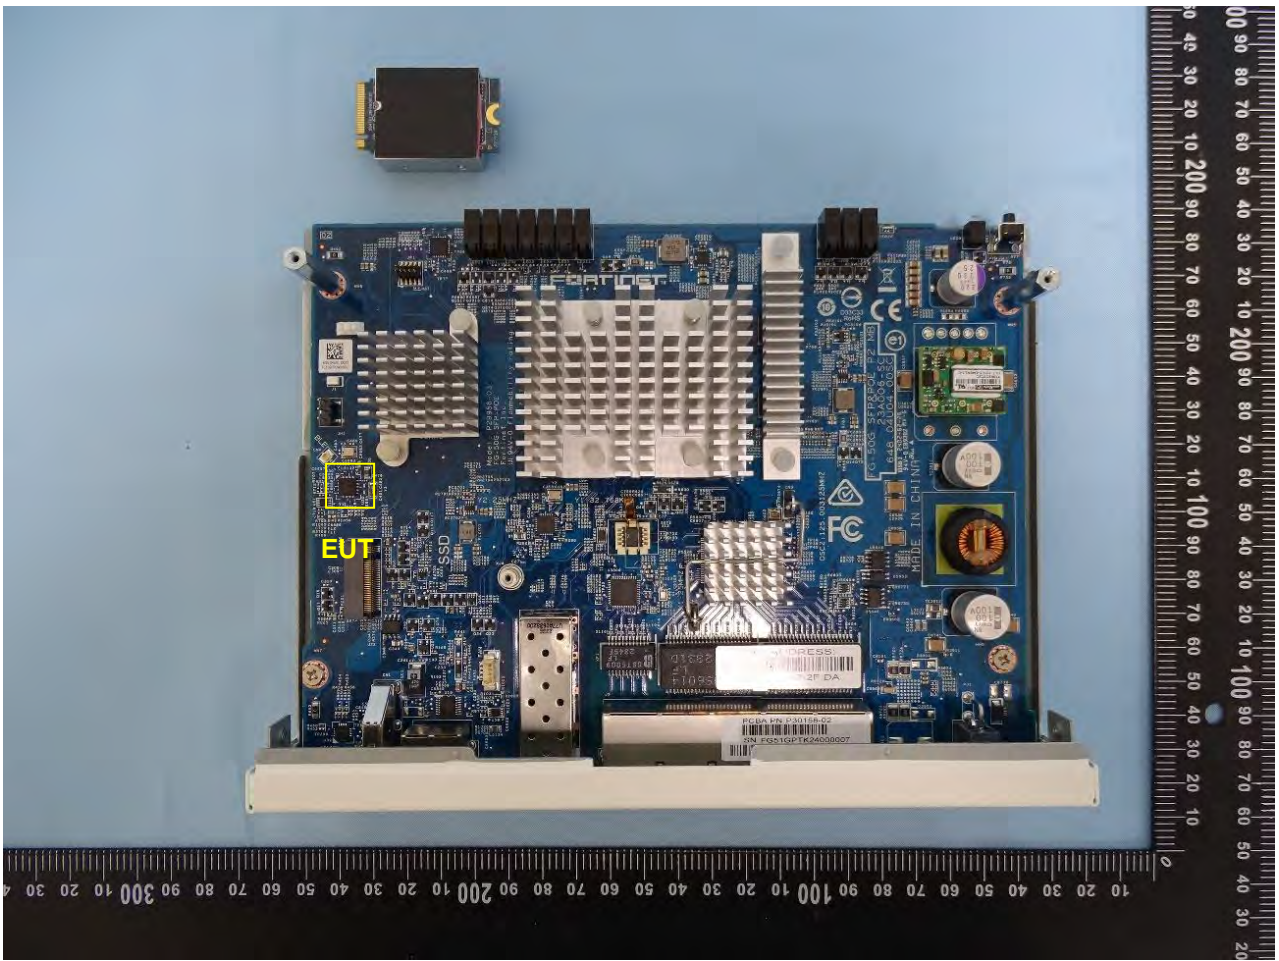

4. Internal Photograph of the Host

FG-50G SFP-POE and FG-51G SFP-POE

FG-50G SFP-POE

FG-51G SFP-POE

Bluetooth-LE Antenna

————THE END————