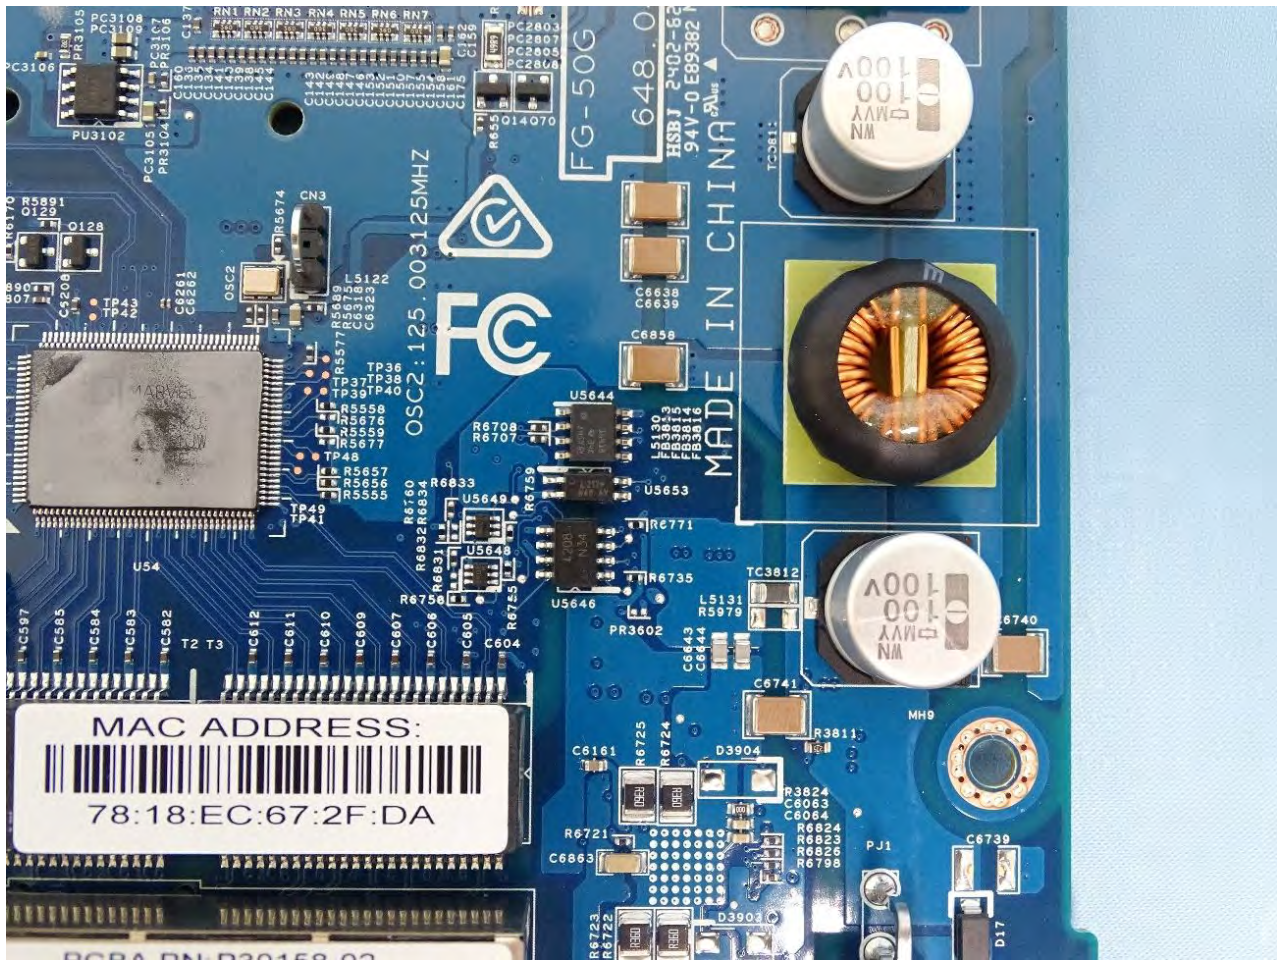

4. Internal Photograph of the Host

FG-50G SFP-POE and FG-51G SFP-POE

FG-50G SFP-POE

FG-51G SFP-POE

Bluetooth-LE Antenna

————THE END————