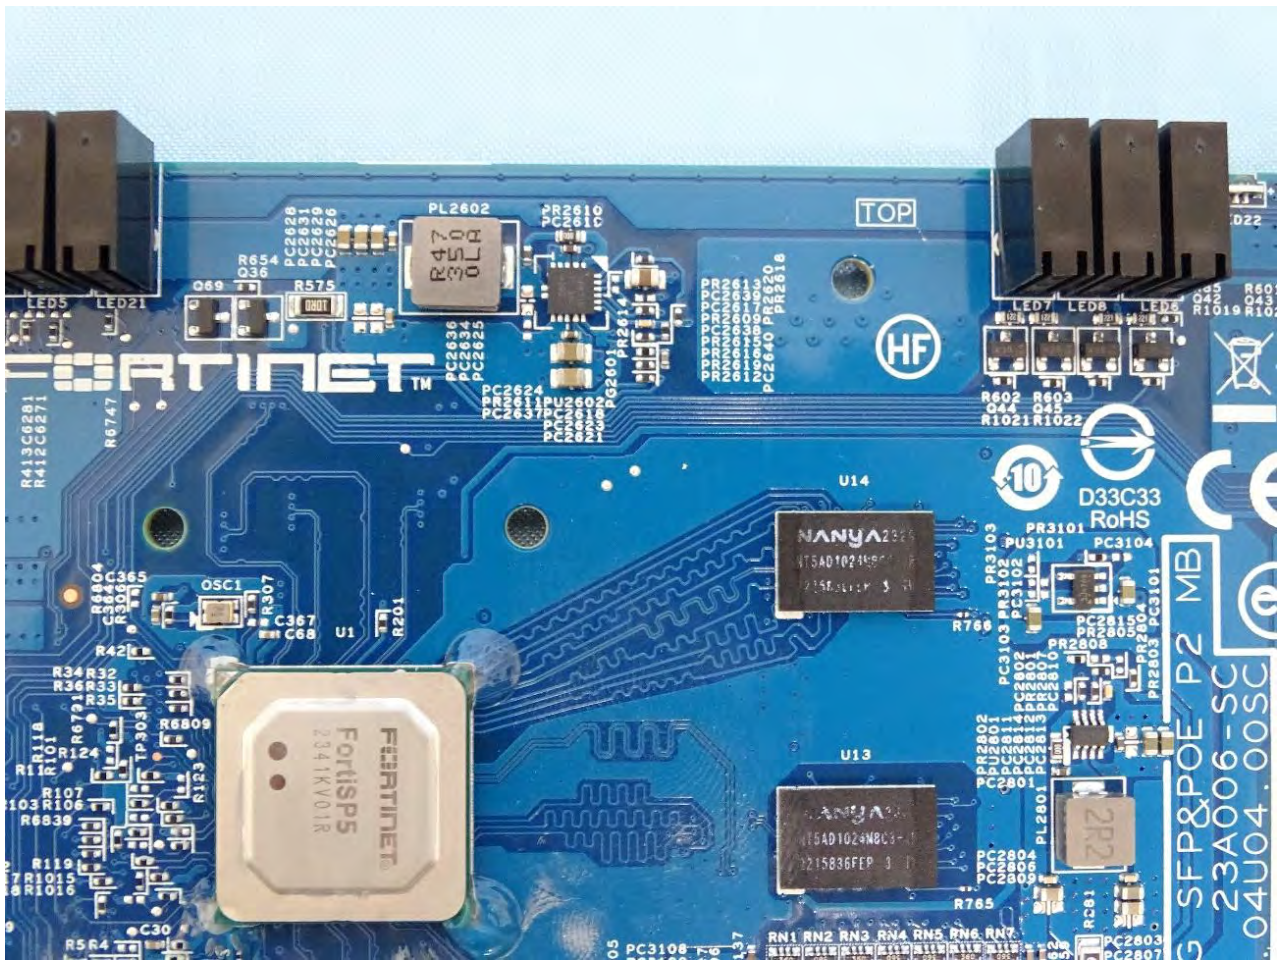

4. Internal Photograph of the Host

FG-50G SFP-POE and FG-51G SFP-POE

FG-50G SFP-POE

FG-51G SFP-POE

Bluetooth-LE Antenna

————THE END————