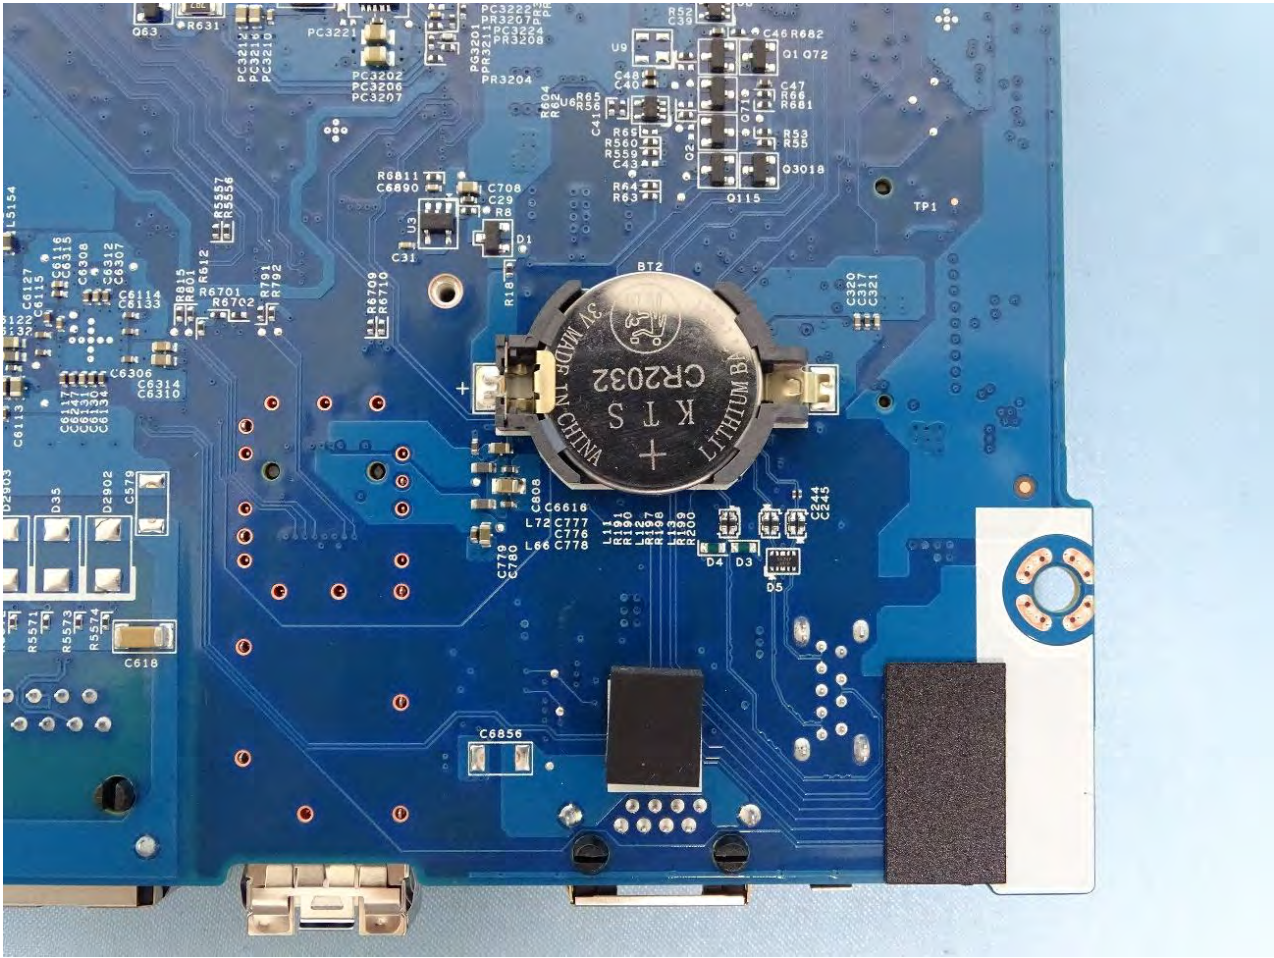

4. Internal Photograph of the Host

FG-50G SFP-POE and FG-51G SFP-POE

FG-50G SFP-POE

FG-51G SFP-POE

Bluetooth-LE Antenna

————THE END————