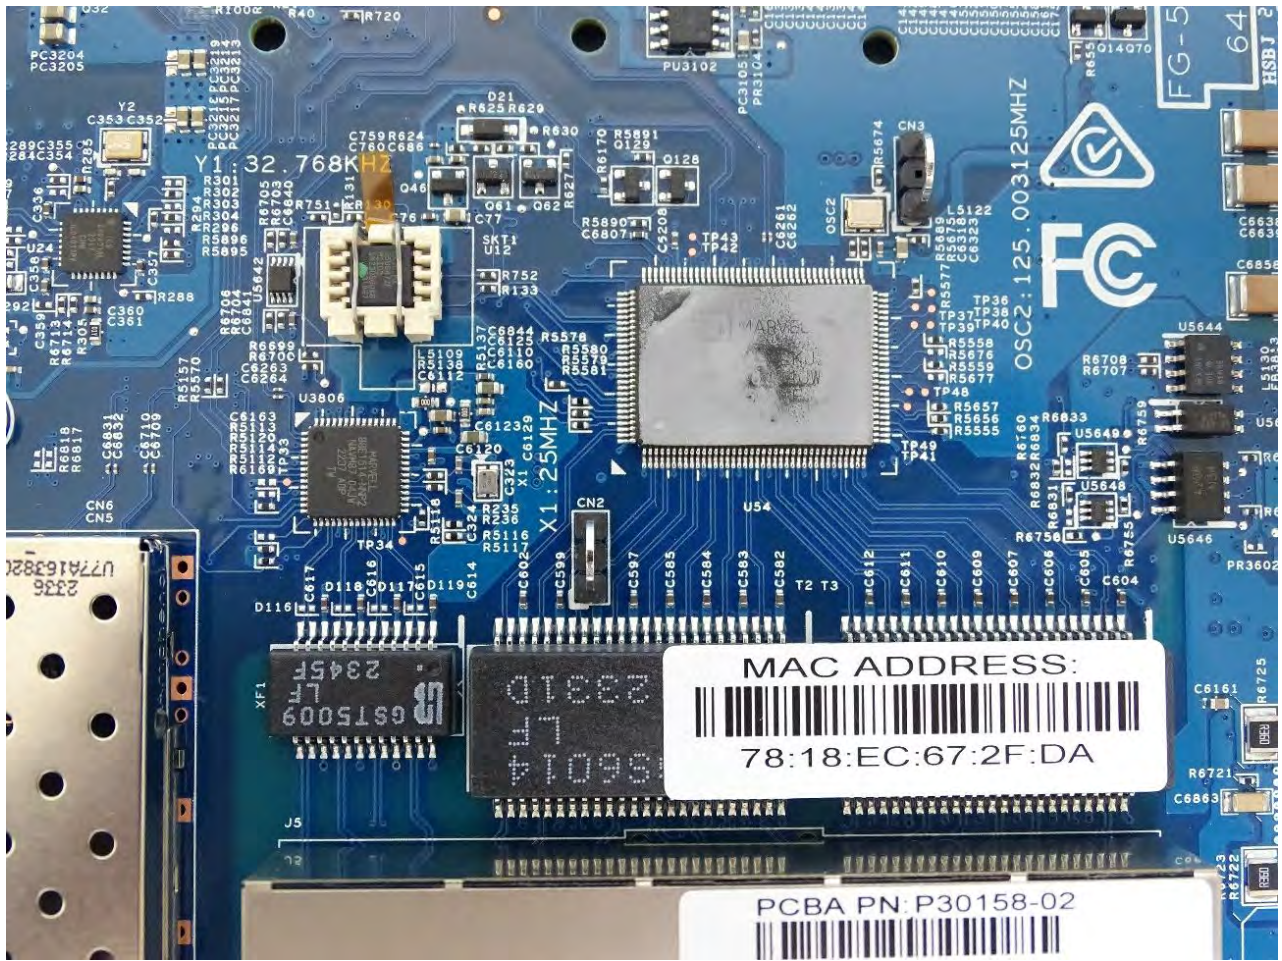

4. Internal Photograph of the Host

FG-50G SFP-POE and FG-51G SFP-POE

FG-50G SFP-POE

FG-51G SFP-POE

Bluetooth-LE Antenna

————THE END————