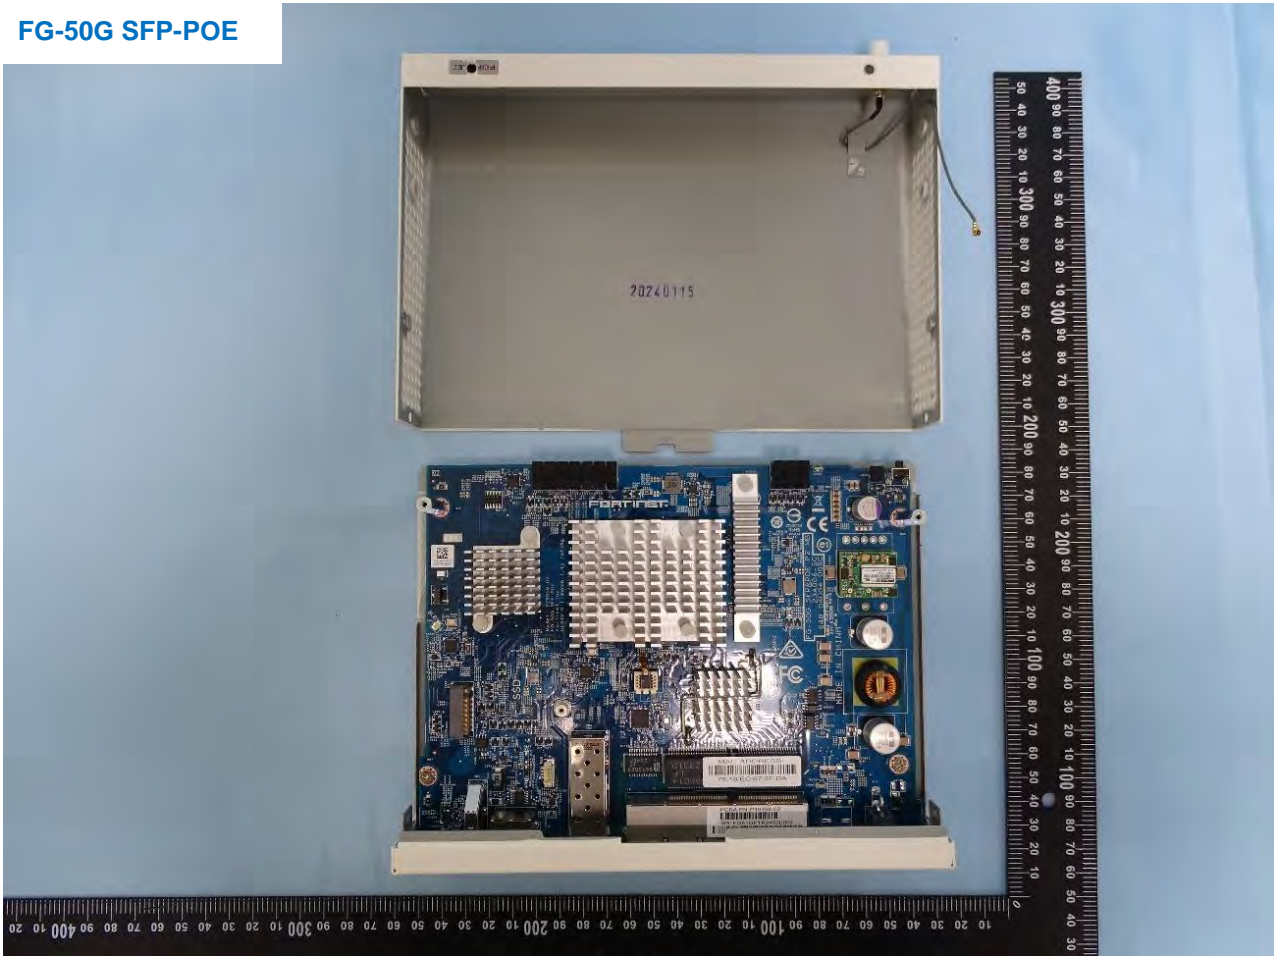

4. Internal Photograph of the Host

FG-50G SFP-POE and FG-51G SFP-POE

FG-50G SFP-POE

FG-51G SFP-POE

Bluetooth-LE Antenna

————THE END————