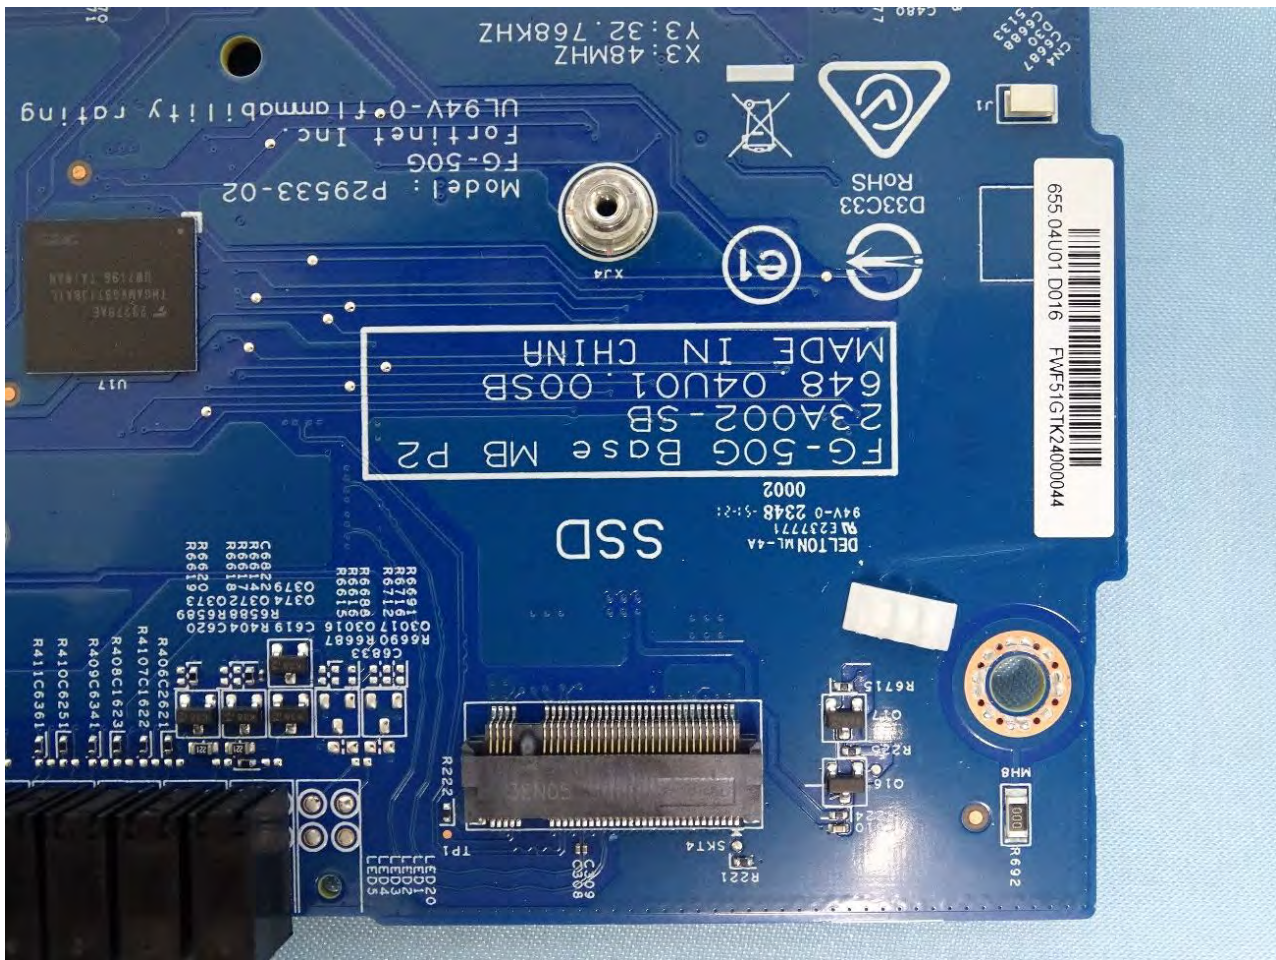

Bluetooth Antenna

FWF-51G

WLAN Module

Bluetooth Antenna

WLAN Antenna

FG-50G - SFP