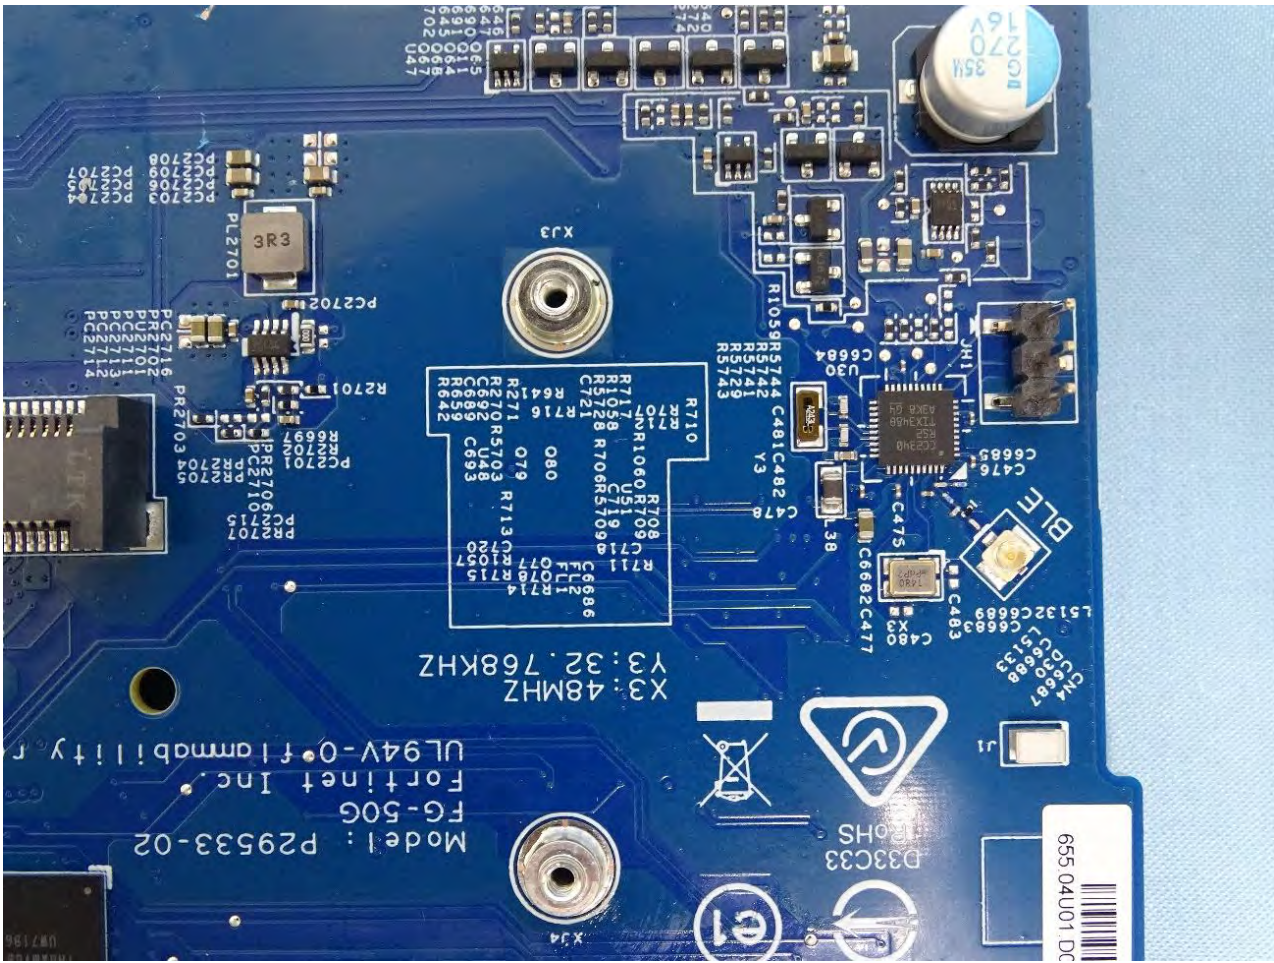

Bluetooth Antenna

FWF-51G

WLAN Module

Bluetooth Antenna

WLAN Antenna

FG-50G - SFP