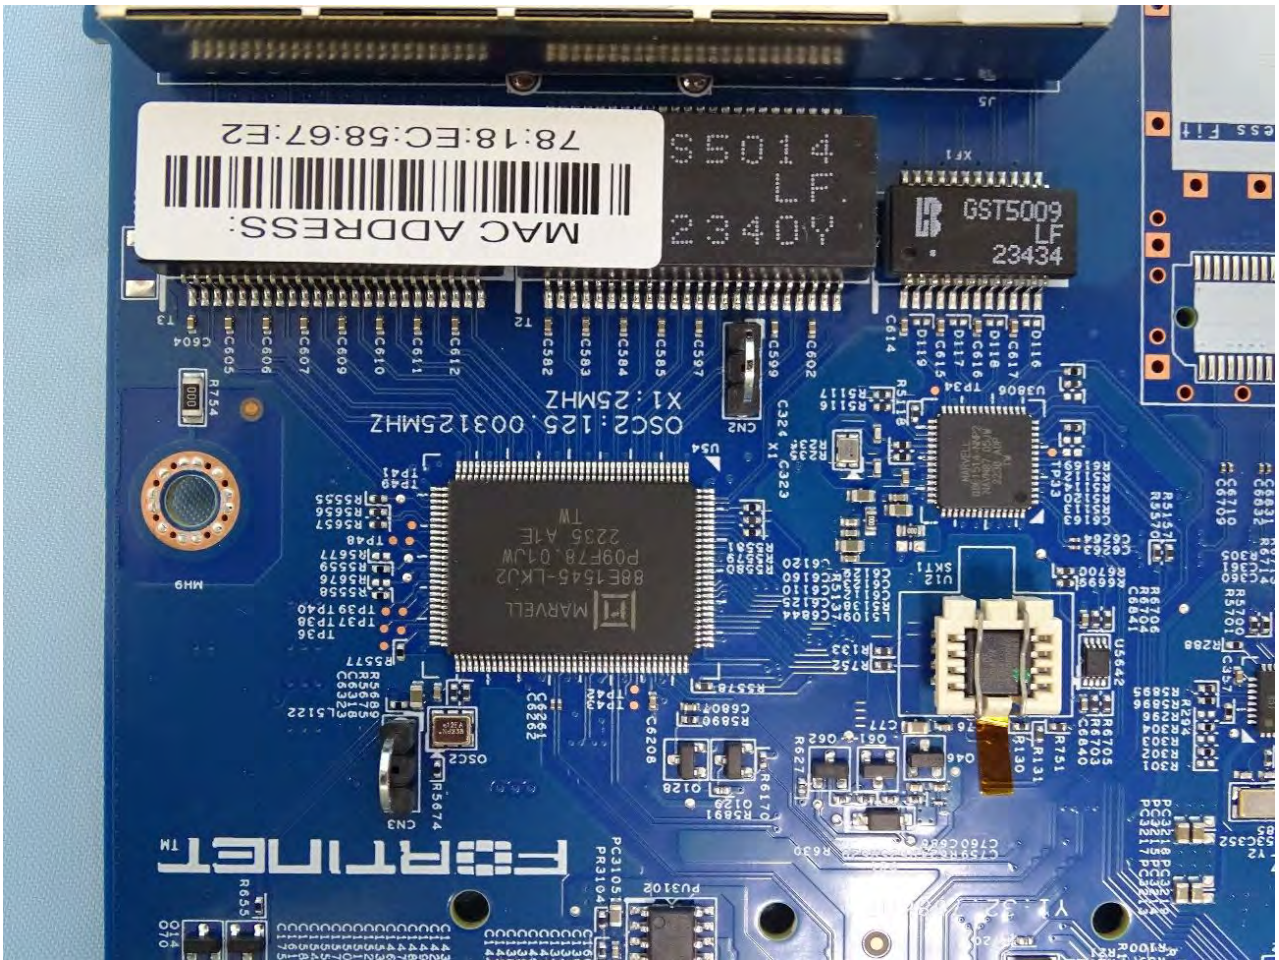

Bluetooth Antenna

FWF-51G

WLAN Module

Bluetooth Antenna

WLAN Antenna

FG-50G - SFP