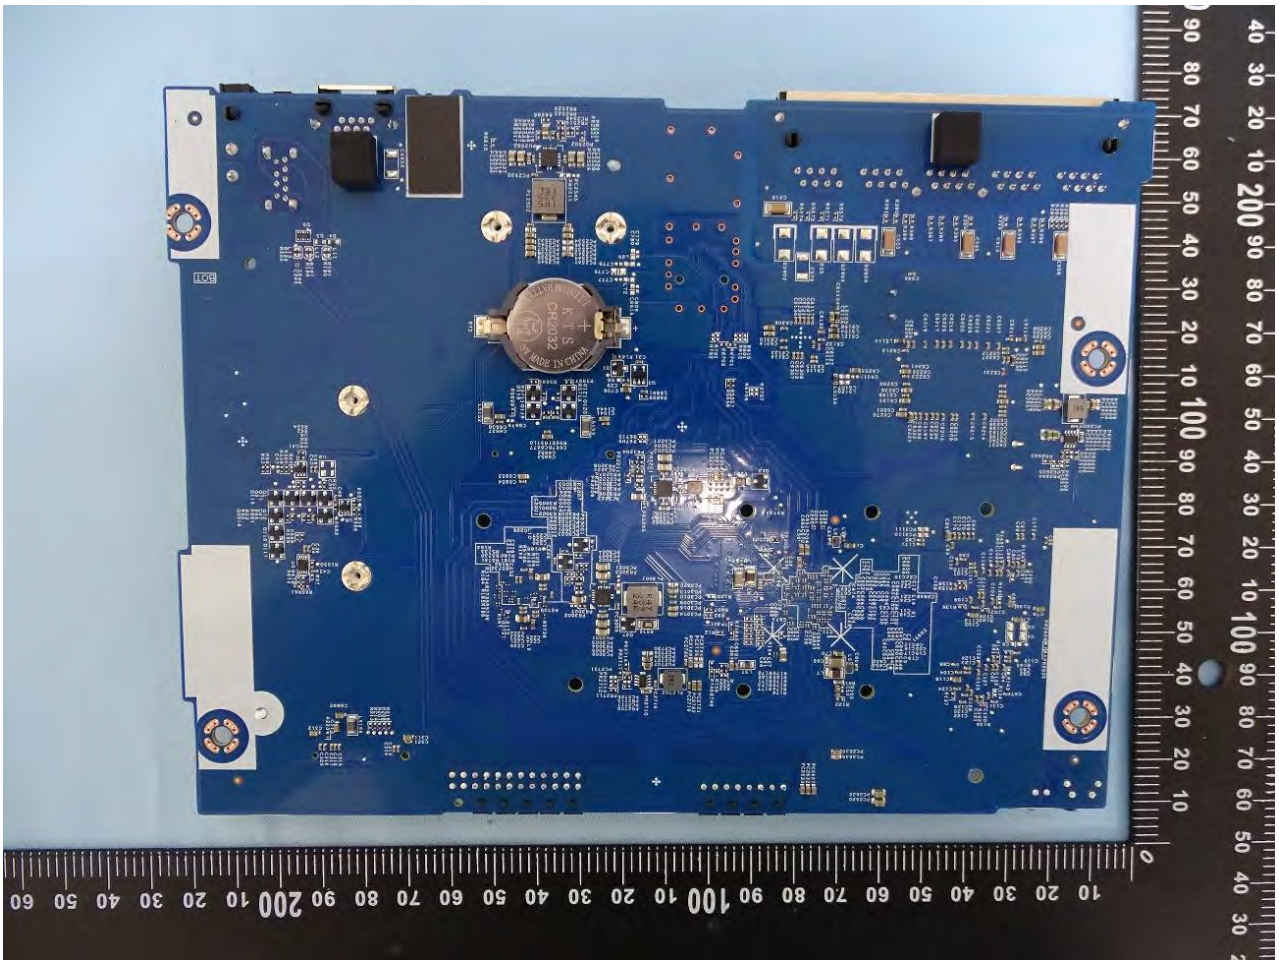

Bluetooth Antenna

FWF-51G

WLAN Module

Bluetooth Antenna

WLAN Antenna

FG-50G - SFP