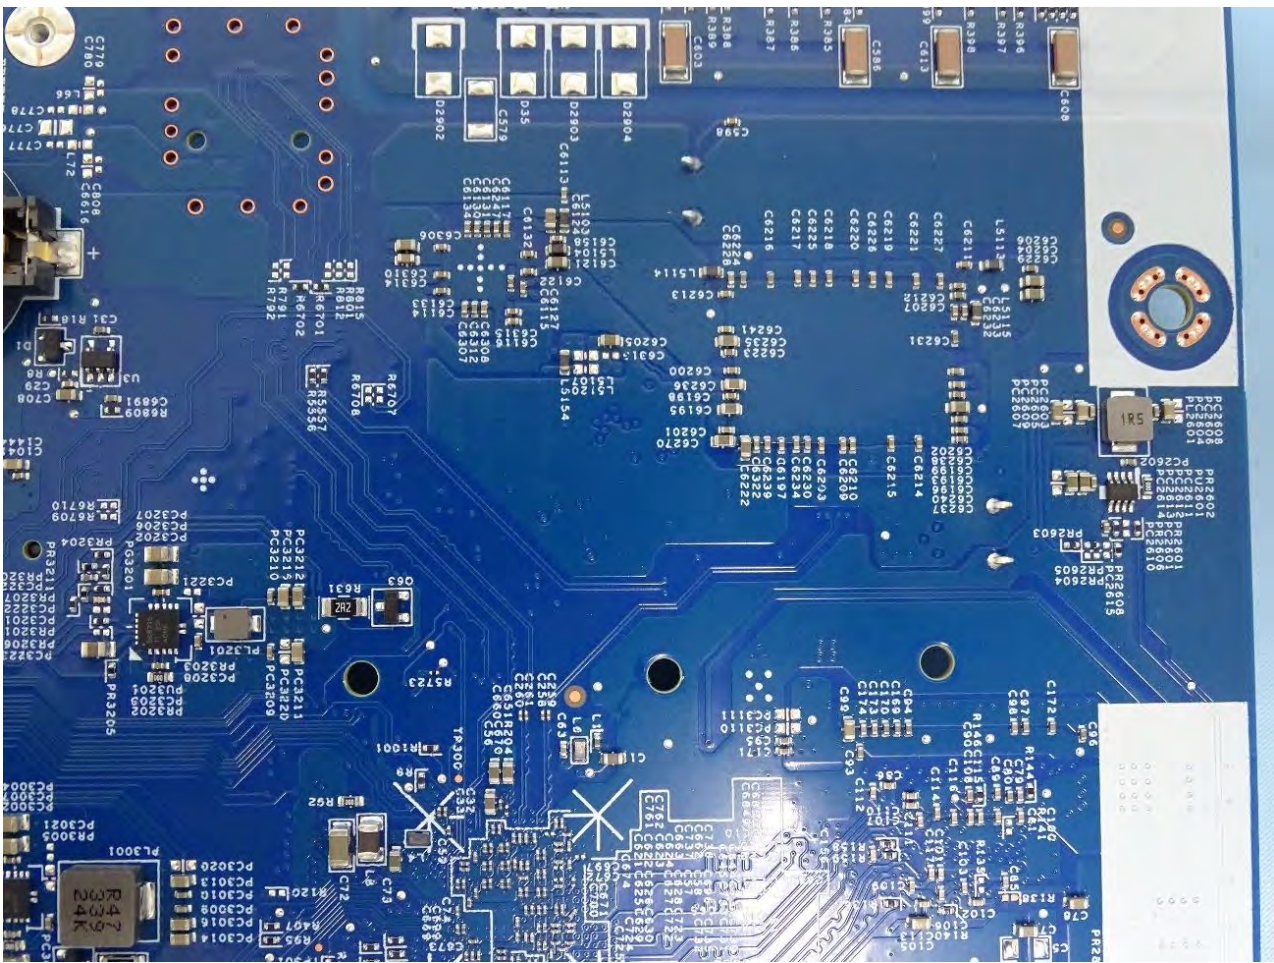

3. Photograph of Accessory for the Host

List of Accessory for Host (Network Security Gateway):

Specification of Accessory		
AC/DC Adapter	Brand Name	ASIAN Power Devices
	Model Name	WA-36N12R

Remark: For accessories equipped with this EUT, please refer to the following photos.

Note: FWF-51G-SFP and FWF-50G-SFP use the same motherboard. Only FWF-51G-SFP model have SSD functionality, this difference does not affect RF testing.

AC/DC Adapter

4. Internal Photograph of the Host

FG-50G