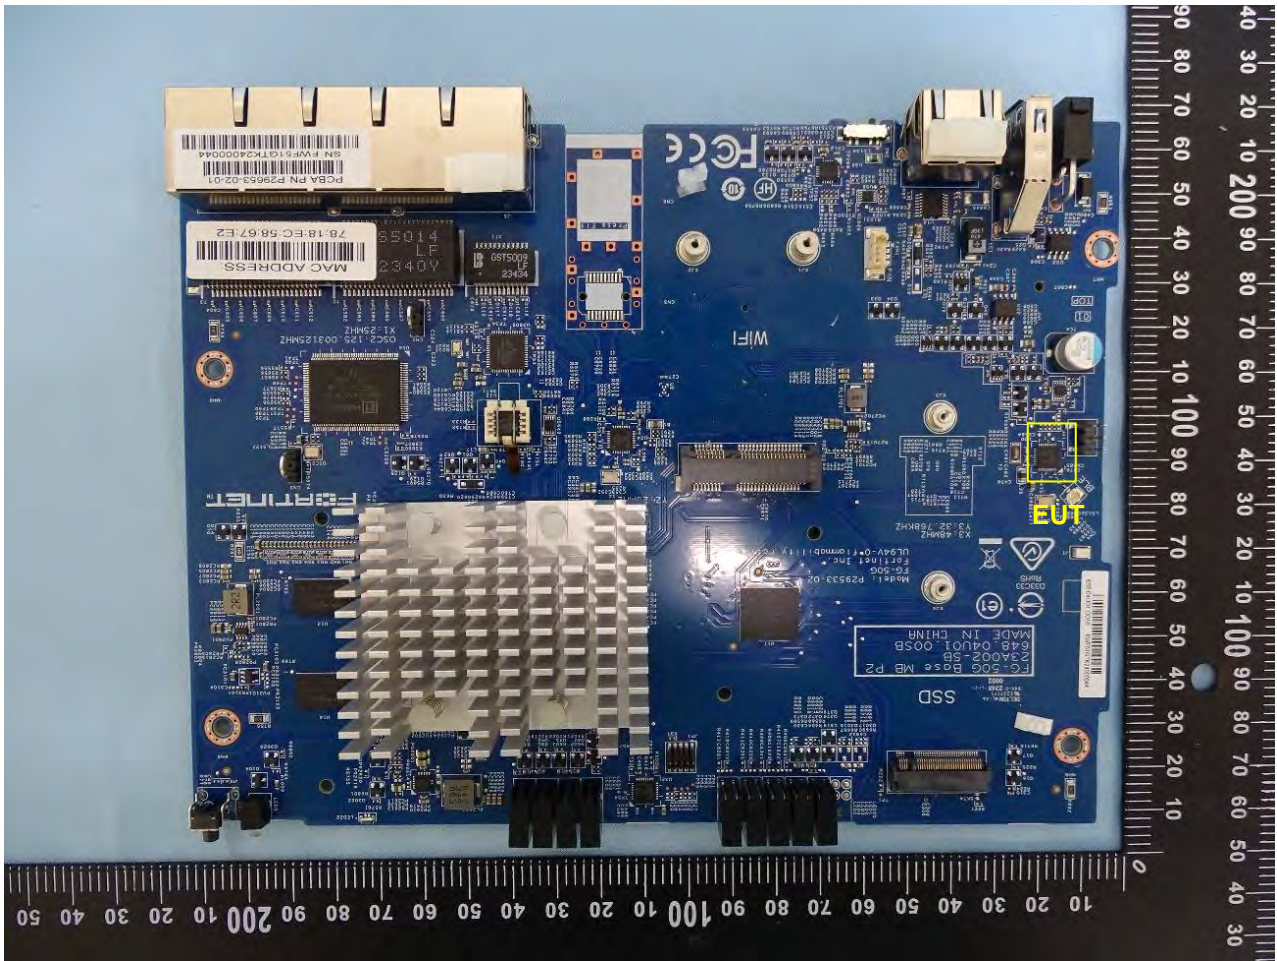

3. Photograph of Accessory for the Host

List of Accessory for Host (Network Security Gateway):

Specification of Accessory		
AC/DC Adapter	Brand Name	ASIAN Power Devices
	Model Name	WA-36N12R

Remark: For accessories equipped with this EUT, please refer to the following photos.

Model differences

Model	Marketing Name	SSD	SFP Port
FortiWifi 50Gxxxxxxxxxx, FORTIWIFI-50Gxxxxxxxxxx, FWF-50Gxxxxxxxxxx	FortiWiFi 50G	-	-
FortiWifi 51Gxxxxxxxxxx, FORTIWIFI-51Gxxxxxxxxxx, FWF-51Gxxxxxxxxxx	FortiWiFi 51G	√	-
FortiWiFi 50G-SFPxxxxxxxxxx, FORTIWIFI-50G-SFPxxxxxxxxxx, FWF-50G-SFPxxxxxxxxxx	FortiWiFi 50G-SFP	-	√
FortiWiFi 51G-SFPxxxxxxxxxx, FORTIWIFI-51G-SFPxxxxxxxxxx, FWF-51G-SFPxxxxxxxxxx	FortiWiFi 51G-SFP	√	√

Note: FWF-51G-SFP and FWF-50G-SFP use the same motherboard. Only FWF-51G-SFP model have SSD functionality, this difference does not affect RF testing.

AC/DC Adapter

4. Internal Photograph of the Host

FG-50G