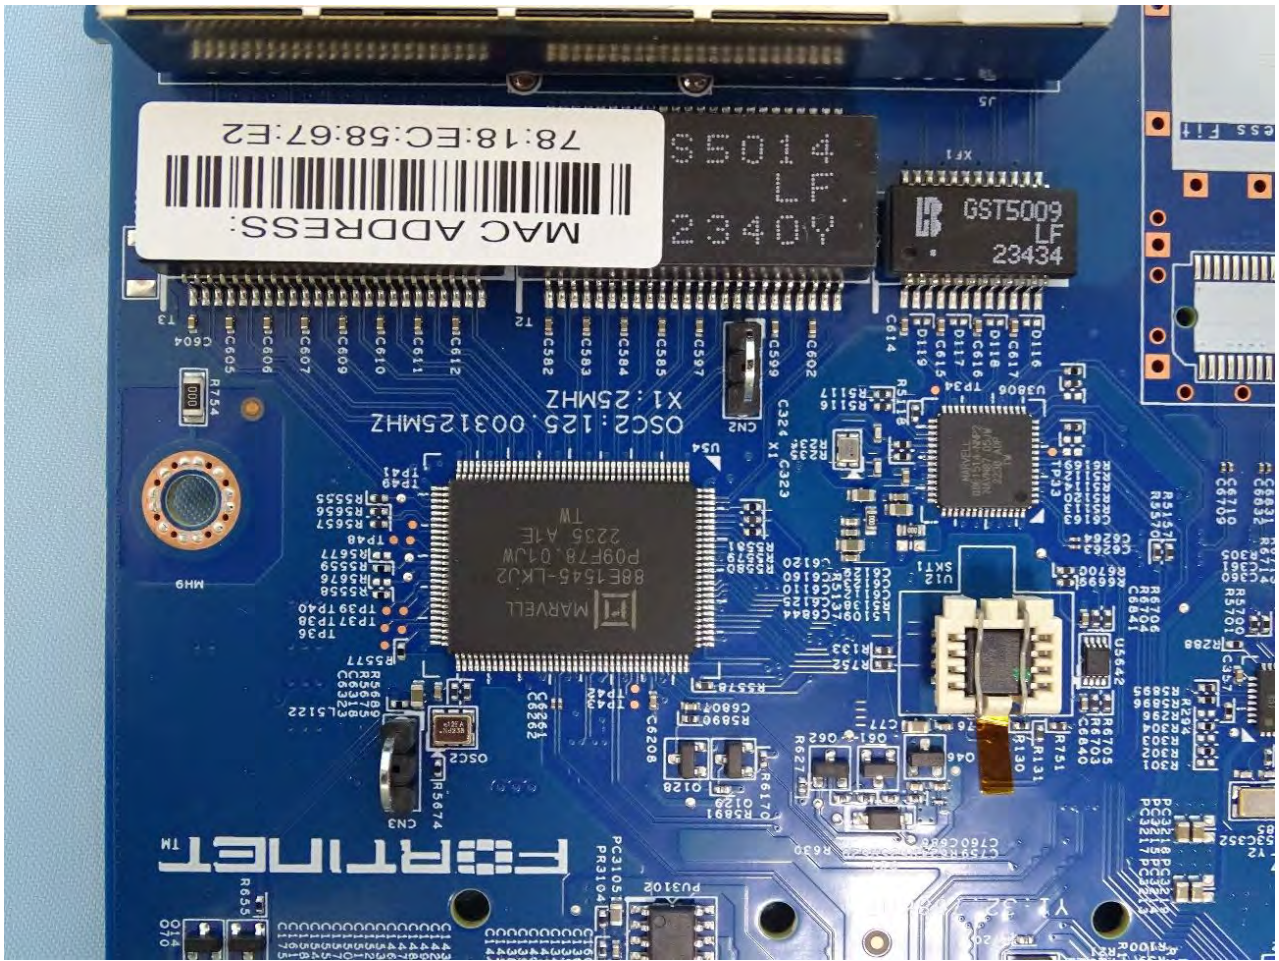

3. Photograph of Accessory for the Host

List of Accessory for Host (Network Security Gateway):

Specification of Accessory		
AC/DC Adapter	Brand Name	ASIAN Power Devices
	Model Name	WA-36N12R

Remark: For accessories equipped with this EUT, please refer to the following photos.

Model differences

Model	Marketing Name	SSD	SFP Port
FortiWifi 50Gxxxxxxxxxx, FORTIWIFI-50Gxxxxxxxxxx, FWF-50Gxxxxxxxxxx	FortiWiFi 50G	-	-
FortiWifi 51Gxxxxxxxxxx, FORTIWIFI-51Gxxxxxxxxxx, FWF-51Gxxxxxxxxxx	FortiWiFi 51G	√	-
FortiWiFi 50G-SFPxxxxxxxxxx, FORTIWIFI-50G-SFPxxxxxxxxxx, FWF-50G-SFPxxxxxxxxxx	FortiWiFi 50G-SFP	-	√
FortiWiFi 51G-SFPxxxxxxxxxx, FORTIWIFI-51G-SFPxxxxxxxxxx, FWF-51G-SFPxxxxxxxxxx	FortiWiFi 51G-SFP	√	√

Note: FWF-51G-SFP and FWF-50G-SFP use the same motherboard. Only FWF-51G-SFP model have SSD functionality, this difference does not affect RF testing.

AC/DC Adapter

4. Internal Photograph of the Host

FG-50G