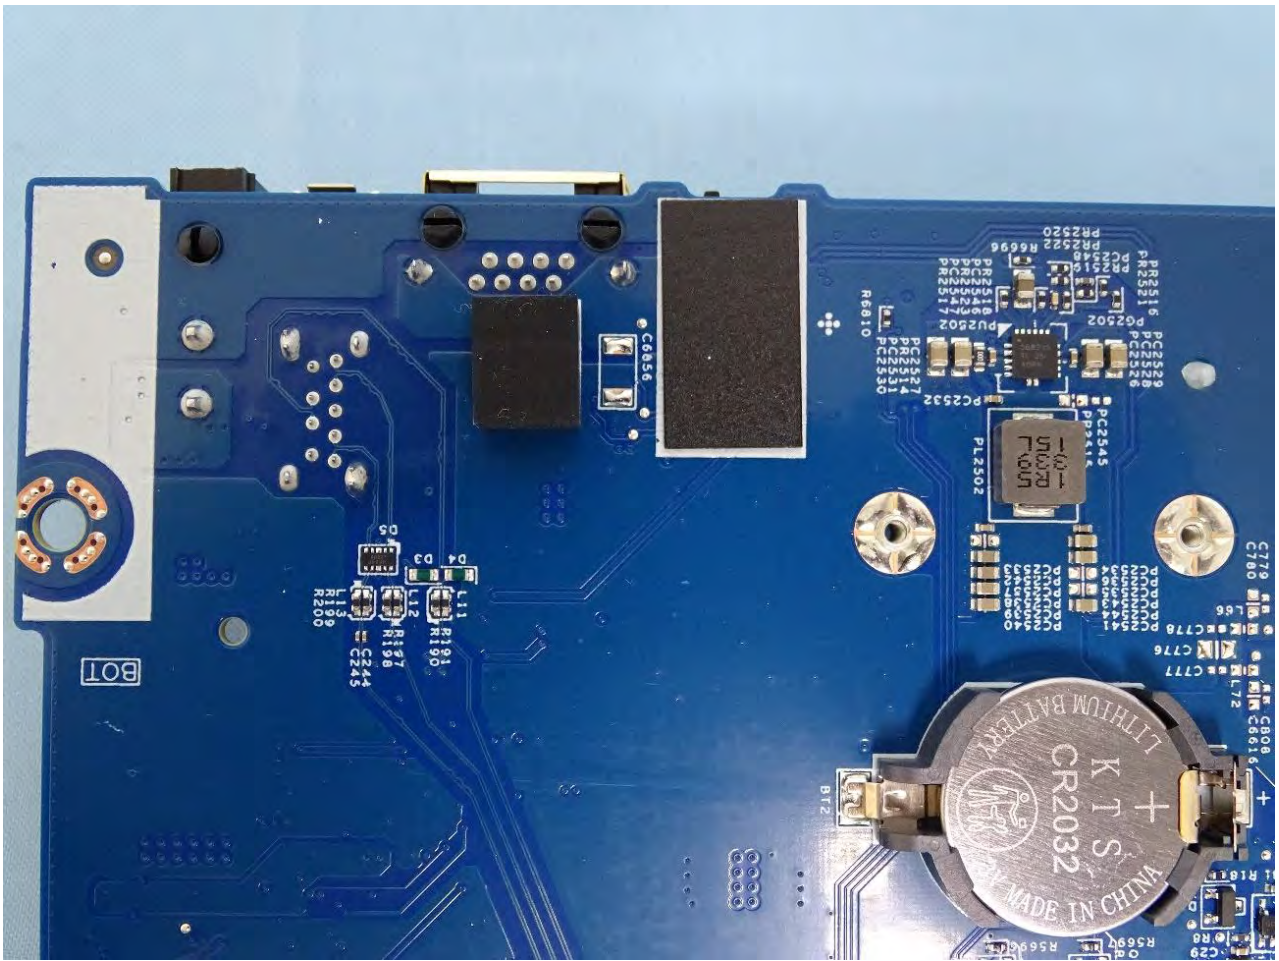

3. Photograph of Accessory for the Host

List of Accessory for Host (Network Security Gateway):

Specification of Accessory		
AC/DC Adapter	Brand Name	ASIAN Power Devices
	Model Name	WA-36N12R

Remark: For accessories equipped with this EUT, please refer to the following photos.

Note: FWF-51G-SFP and FWF-50G-SFP use the same motherboard. Only FWF-51G-SFP model have SSD functionality, this difference does not affect RF testing.

AC/DC Adapter

4. Internal Photograph of the Host

FG-50G