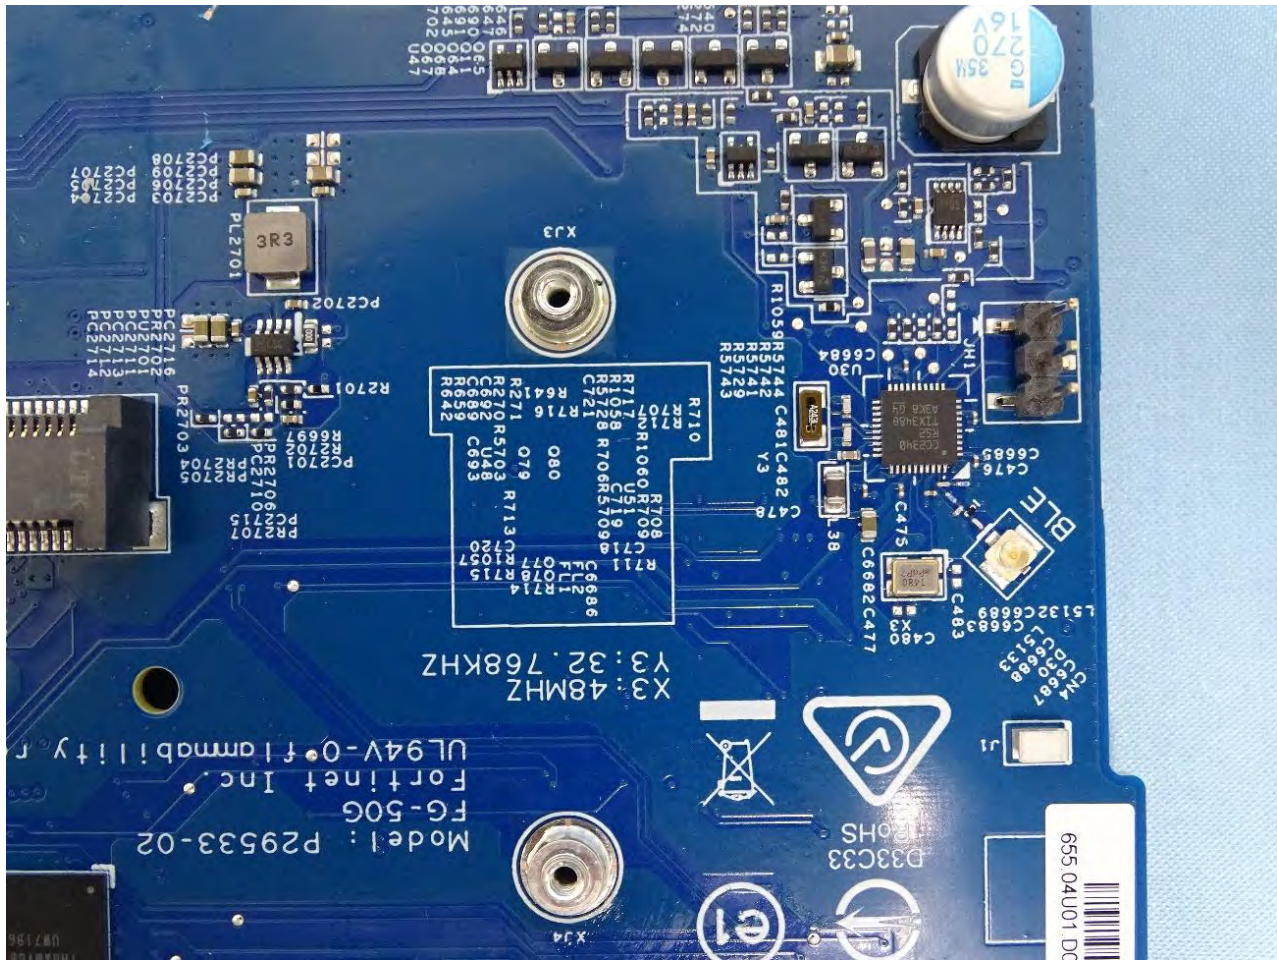

3. Photograph of Accessory for the Host

List of Accessory for Host (Network Security Gateway):

Specification of Accessory		
AC/DC Adapter	Brand Name	ASIAN Power Devices
	Model Name	WA-36N12R

Remark: For accessories equipped with this EUT, please refer to the following photos.

Note: FWF-51G-SFP and FWF-50G-SFP use the same motherboard. Only FWF-51G-SFP model have SSD functionality, this difference does not affect RF testing.

AC/DC Adapter

4. Internal Photograph of the Host

FG-50G