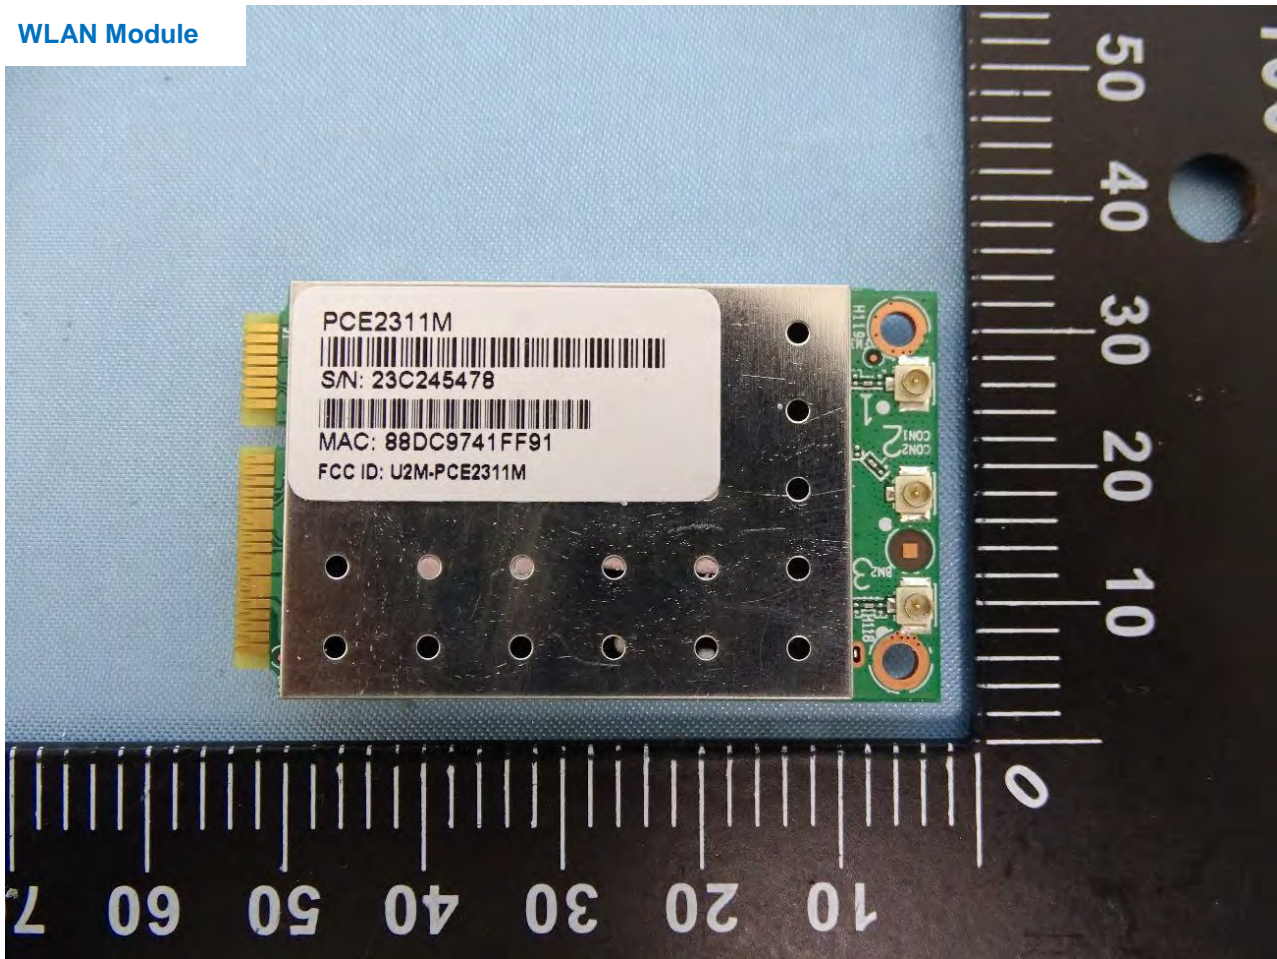

WLAN Module