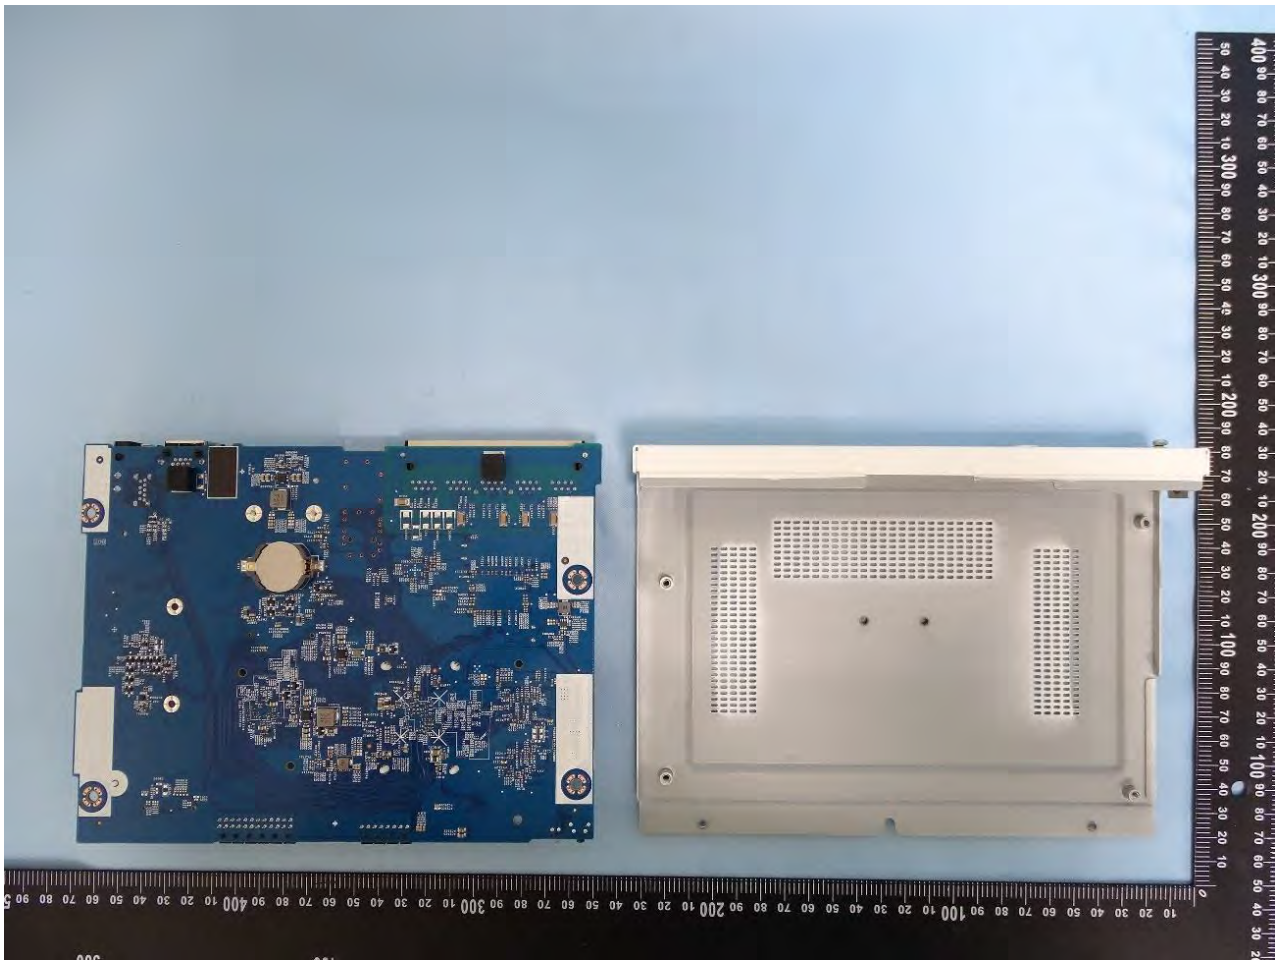

3. Photograph of Accessory for the Host

List of Accessory for Host (Network Security Gateway):

Specification of Accessory		
AC/DC Adapter	Brand Name	ASIAN Power Devices
	Model Name	WA-36N12R

Remark: For accessories equipped with this EUT, please refer to the following photos.

Note: FWF-51G-SFP and FWF-50G-SFP use the same motherboard. Only FWF-51G-SFP model have SSD functionality, this difference does not affect RF testing.

AC/DC Adapter

4. Internal Photograph of the Host

FG-50G