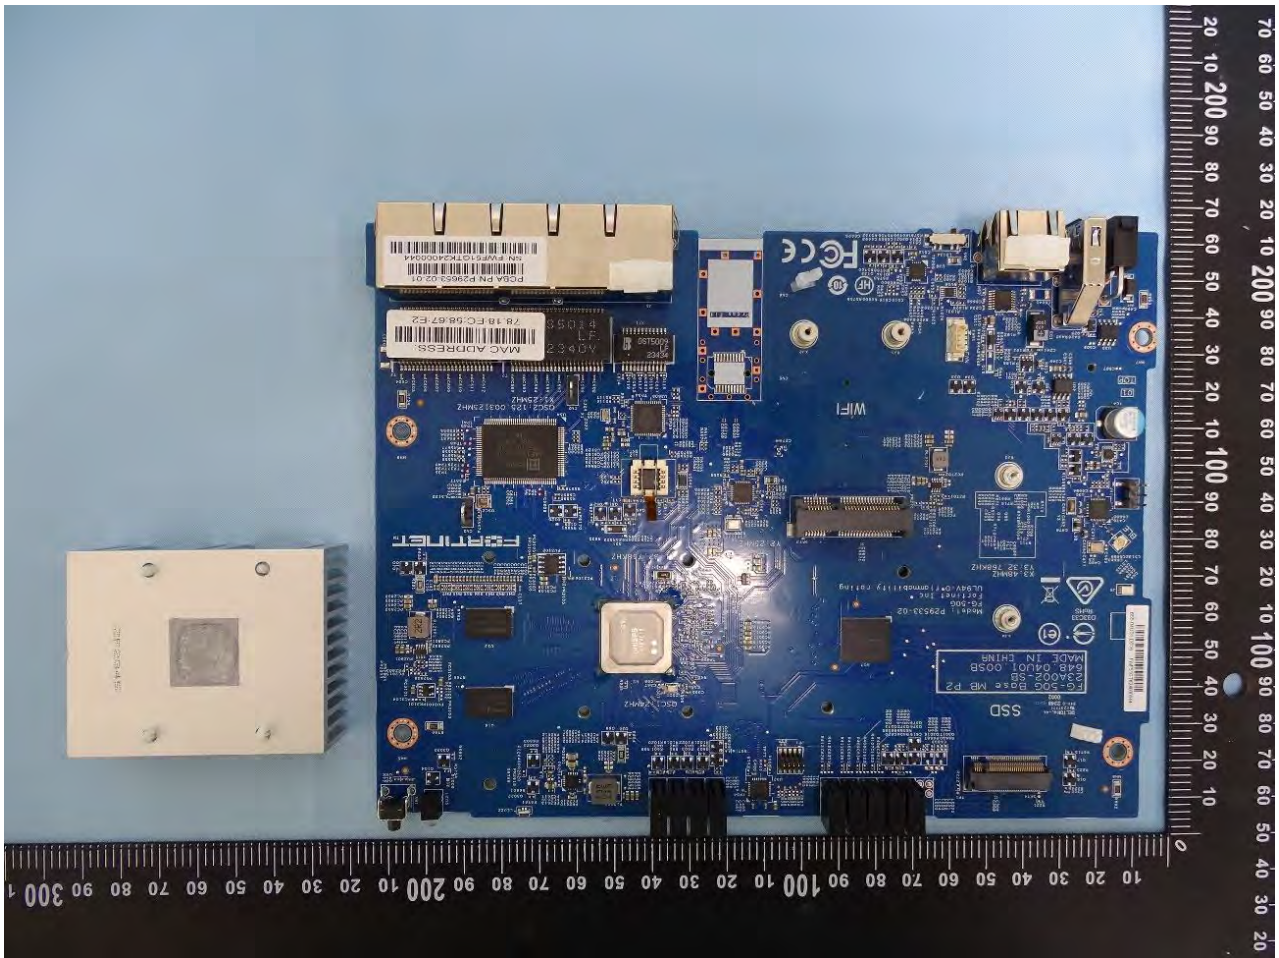

3. Photograph of Accessory for the Host

List of Accessory for Host (Network Security Gateway):

Specification of Accessory		
AC/DC Adapter	Brand Name	ASIAN Power Devices
	Model Name	WA-36N12R

Remark: For accessories equipped with this EUT, please refer to the following photos.

Model differences

Model	Marketing Name	SSD	SFP Port
FortiWifi 50Gxxxxxxxxxx, FORTIWIFI-50Gxxxxxxxxxx, FWF-50Gxxxxxxxxxx	FortiWiFi 50G	-	-
FortiWifi 51Gxxxxxxxxxx, FORTIWIFI-51Gxxxxxxxxxx, FWF-51Gxxxxxxxxxx	FortiWiFi 51G	√	-
FortiWiFi 50G-SFPxxxxxxxxxx, FORTIWIFI-50G-SFPxxxxxxxxxx, FWF-50G-SFPxxxxxxxxxx	FortiWiFi 50G-SFP	-	√
FortiWiFi 51G-SFPxxxxxxxxxx, FORTIWIFI-51G-SFPxxxxxxxxxx, FWF-51G-SFPxxxxxxxxxx	FortiWiFi 51G-SFP	√	√

Note: FWF-51G-SFP and FWF-50G-SFP use the same motherboard. Only FWF-51G-SFP model have SSD functionality, this difference does not affect RF testing.

AC/DC Adapter

4. Internal Photograph of the Host

FG-50G