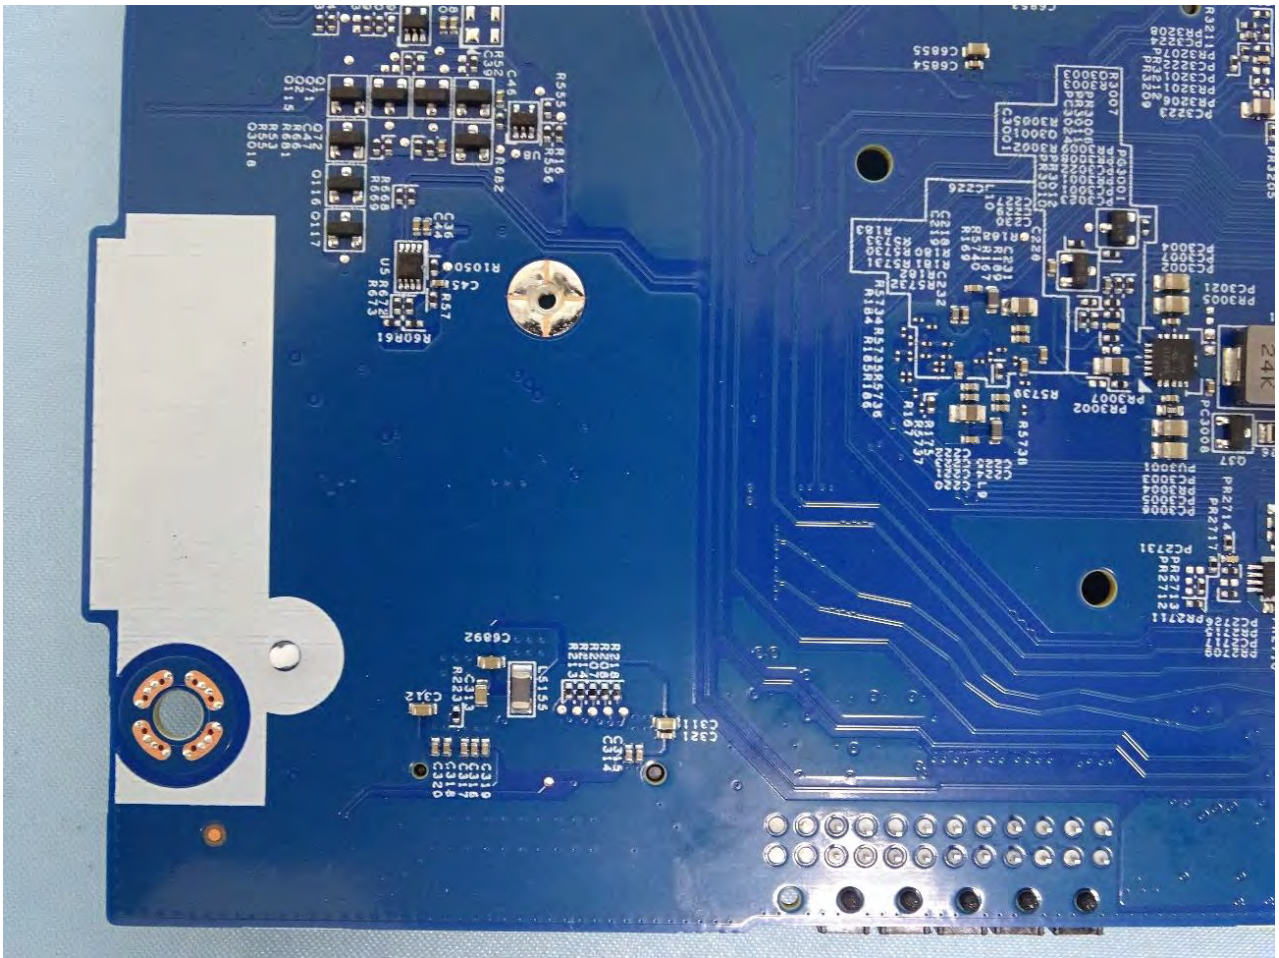

3. Photograph of Accessory for the Host

List of Accessory for Host (Network Security Gateway):

Specification of Accessory		
AC/DC Adapter	Brand Name	ASIAN Power Devices
	Model Name	WA-36N12R

Remark: For accessories equipped with this EUT, please refer to the following photos.

Note: FWF-51G-SFP and FWF-50G-SFP use the same motherboard. Only FWF-51G-SFP model have SSD functionality, this difference does not affect RF testing.

AC/DC Adapter

4. Internal Photograph of the Host

FG-50G