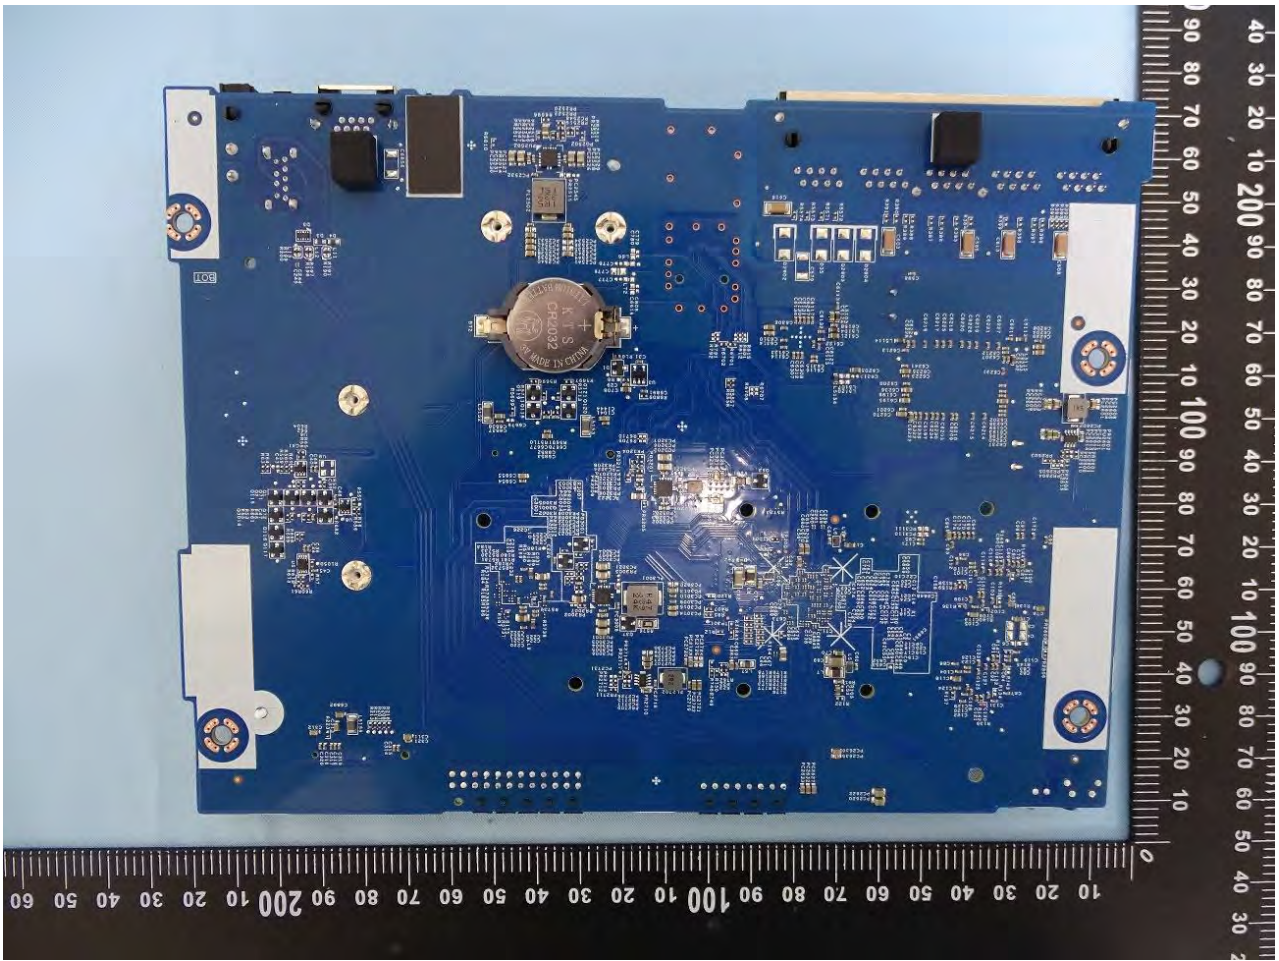

3. Photograph of Accessory for the Host

List of Accessory for Host (Network Security Gateway):

Specification of Accessory		
AC/DC Adapter	Brand Name	ASIAN Power Devices
	Model Name	WA-36N12R

Remark: For accessories equipped with this EUT, please refer to the following photos.

Note: FWF-51G-SFP and FWF-50G-SFP use the same motherboard. Only FWF-51G-SFP model have SSD functionality, this difference does not affect RF testing.

AC/DC Adapter

4. Internal Photograph of the Host

FG-50G