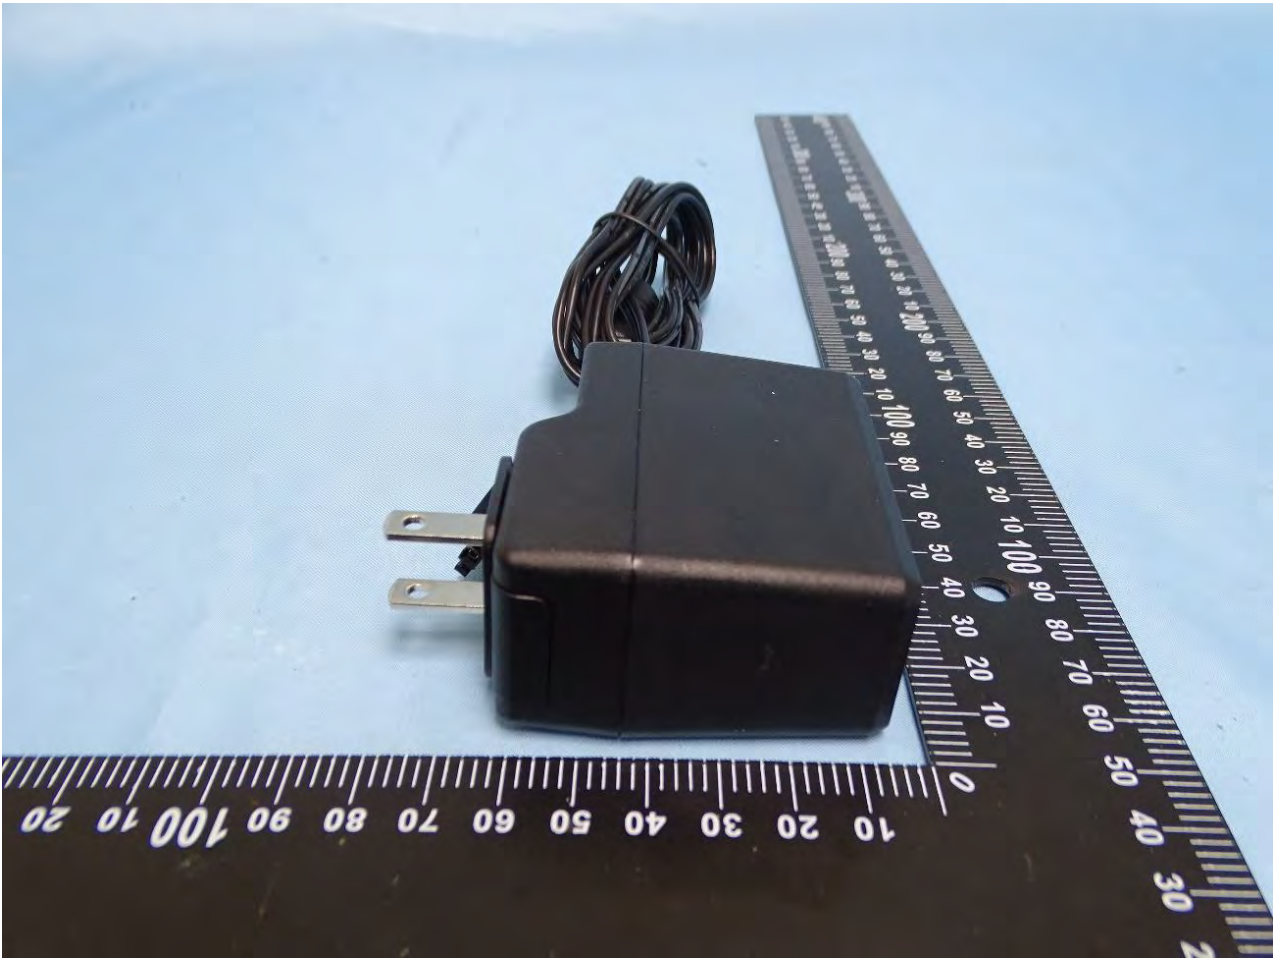

3. Photograph of Accessory for the Host

List of Accessory for Host (Network Security Gateway):

Specification of Accessory		
AC/DC Adapter	Brand Name	ASIAN Power Devices
	Model Name	WA-36N12R

Remark: For accessories equipped with this EUT, please refer to the following photos.

Note: FWF-51G-SFP and FWF-50G-SFP use the same motherboard. Only FWF-51G-SFP model have SSD functionality, this difference does not affect RF testing.

AC/DC Adapter

4. Internal Photograph of the Host

FG-50G