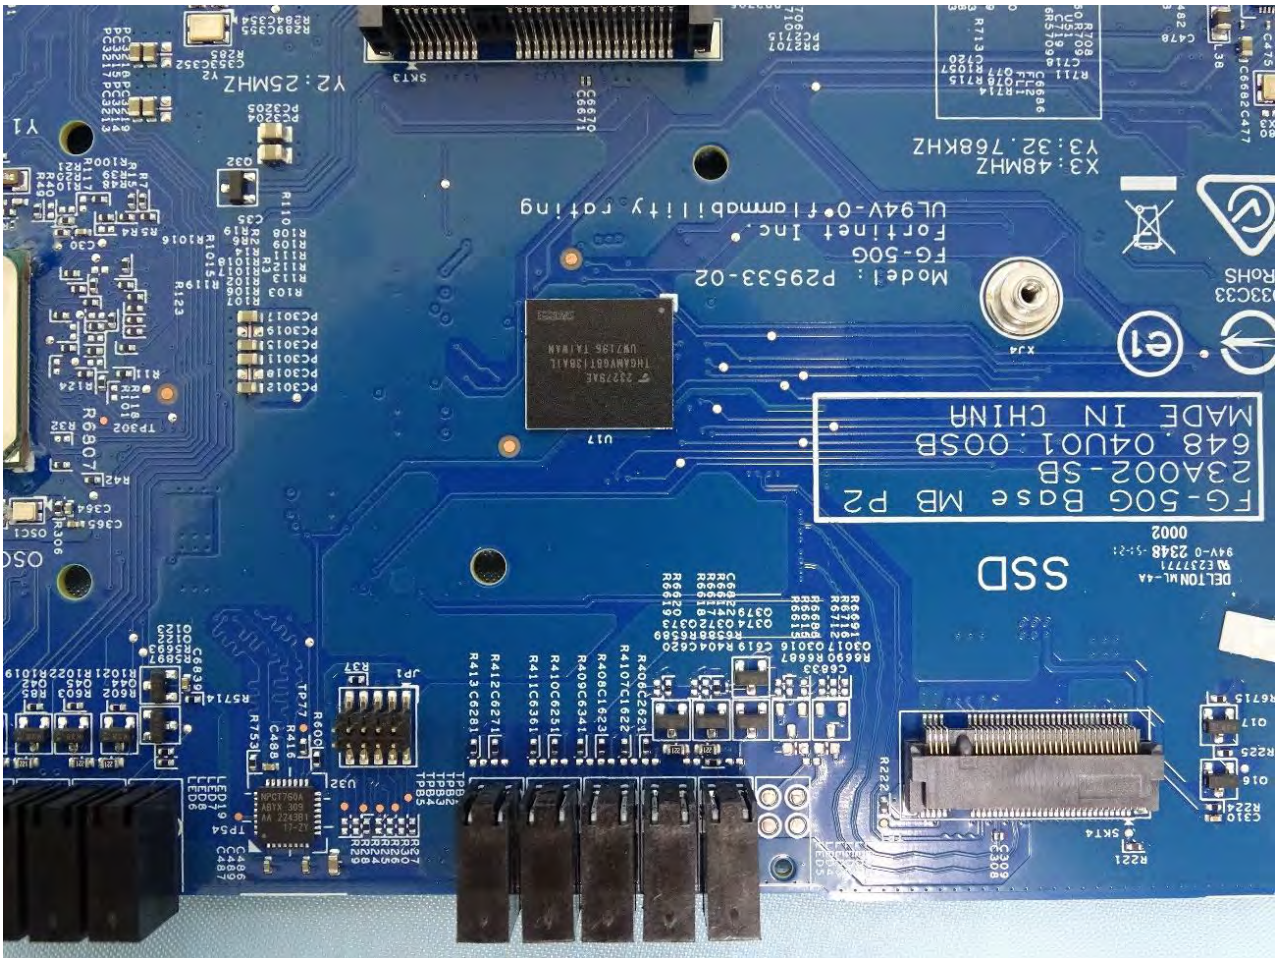

3. Photograph of Accessory for the Host

List of Accessory for Host (Network Security Gateway):

Specification of Accessory		
AC/DC Adapter	Brand Name	ASIAN Power Devices
	Model Name	WA-36N12R

Remark: For accessories equipped with this EUT, please refer to the following photos.

Note: FWF-51G-SFP and FWF-50G-SFP use the same motherboard. Only FWF-51G-SFP model have SSD functionality, this difference does not affect RF testing.

AC/DC Adapter

4. Internal Photograph of the Host

FG-50G