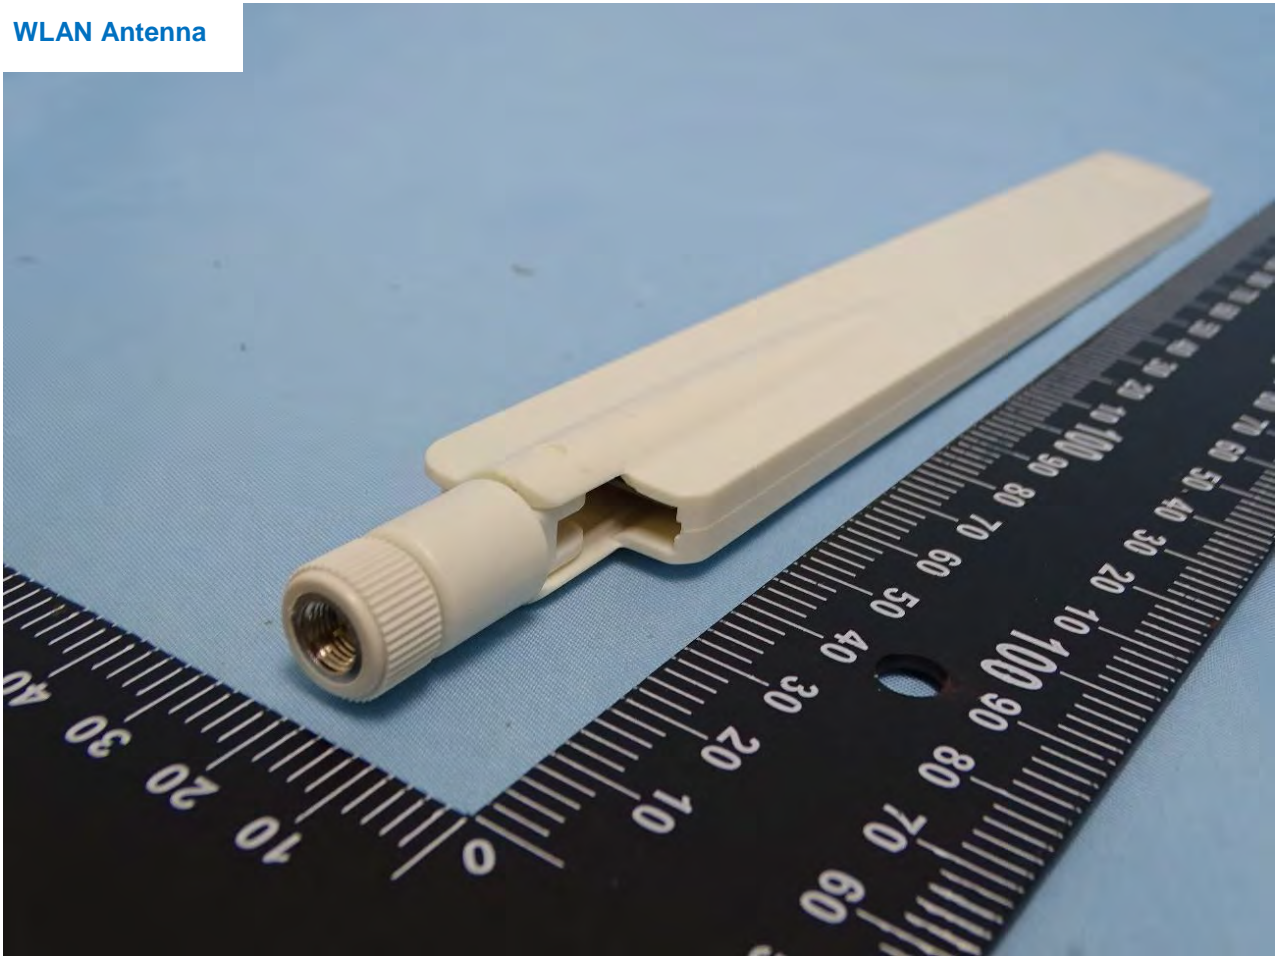

WLAN Antenna