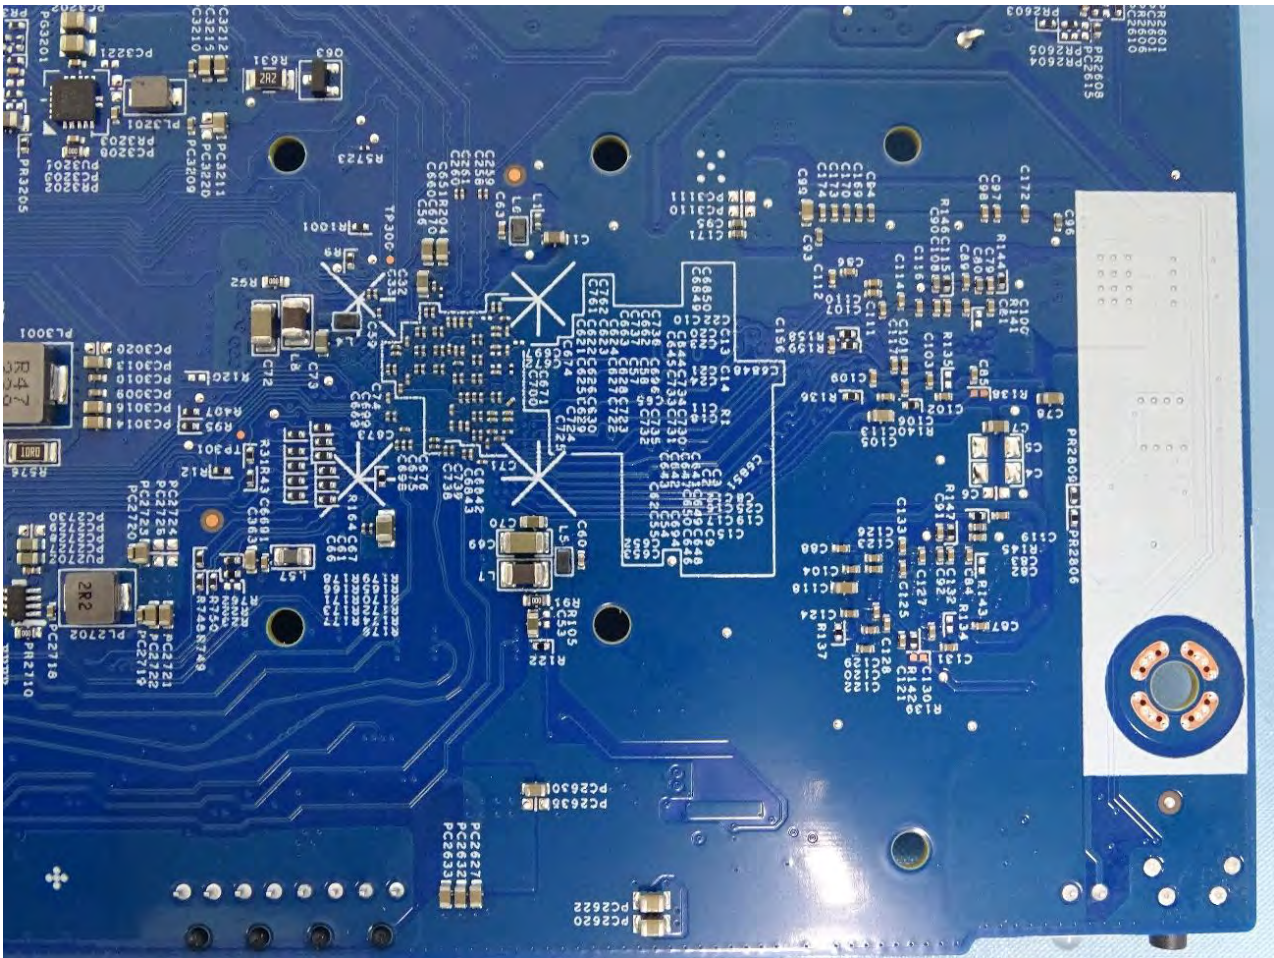

3. Photograph of Accessory for the Host

List of Accessory for Host (Network Security Gateway):

Specification of Accessory		
AC/DC Adapter	Brand Name	ASIAN Power Devices
	Model Name	WA-36N12R

Remark: For accessories equipped with this EUT, please refer to the following photos.

Note: FWF-51G-SFP and FWF-50G-SFP use the same motherboard. Only FWF-51G-SFP model have SSD functionality, this difference does not affect RF testing.

AC/DC Adapter

4. Internal Photograph of the Host

FG-50G