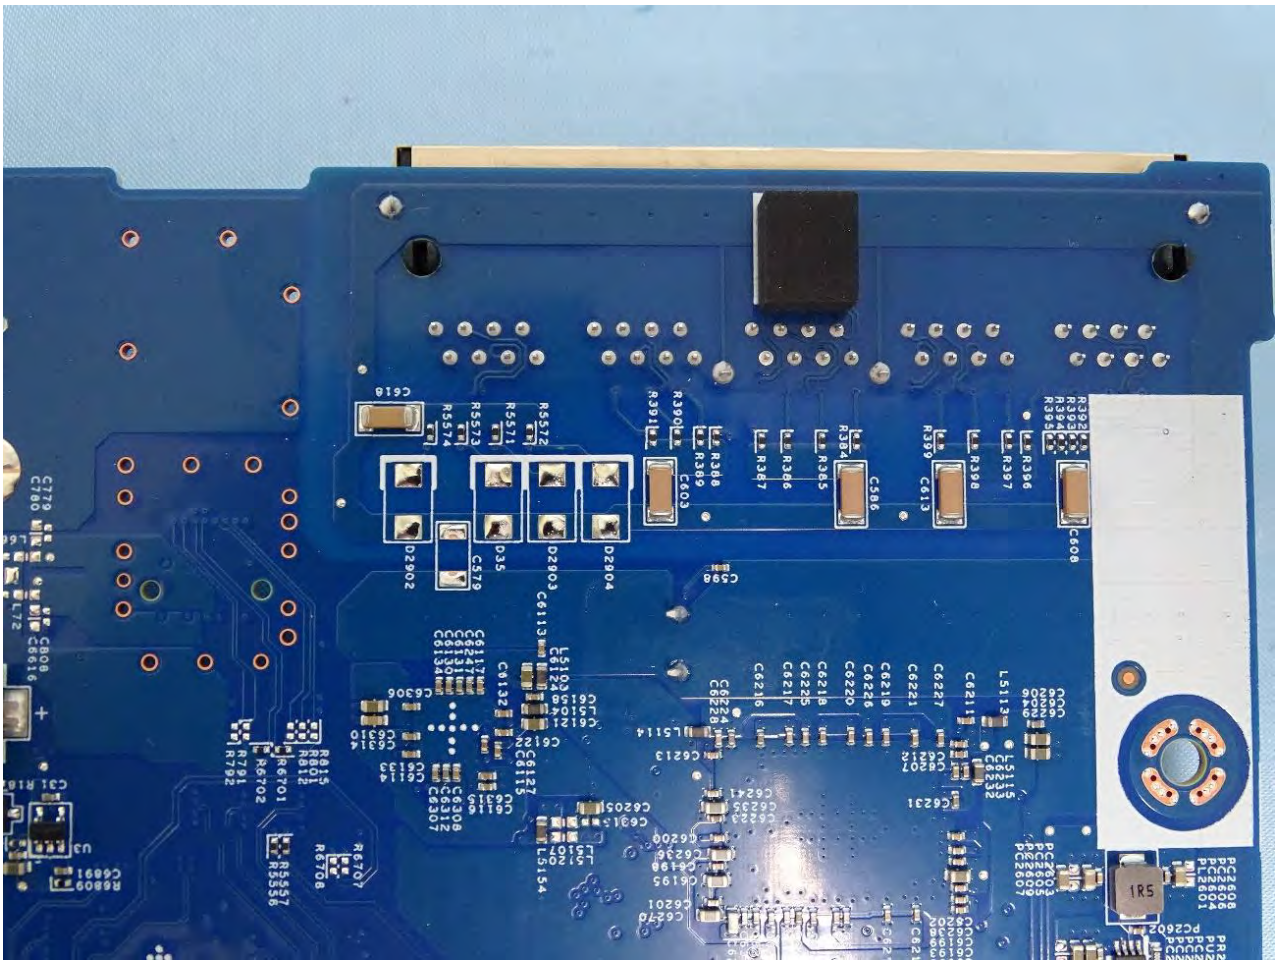

3. Photograph of Accessory for the Host

List of Accessory for Host (Network Security Gateway):

Specification of Accessory		
AC/DC Adapter	Brand Name	ASIAN Power Devices
	Model Name	WA-36N12R

Remark: For accessories equipped with this EUT, please refer to the following photos.

Note: FWF-51G-SFP and FWF-50G-SFP use the same motherboard. Only FWF-51G-SFP model have SSD functionality, this difference does not affect RF testing.

AC/DC Adapter

4. Internal Photograph of the Host

FG-50G