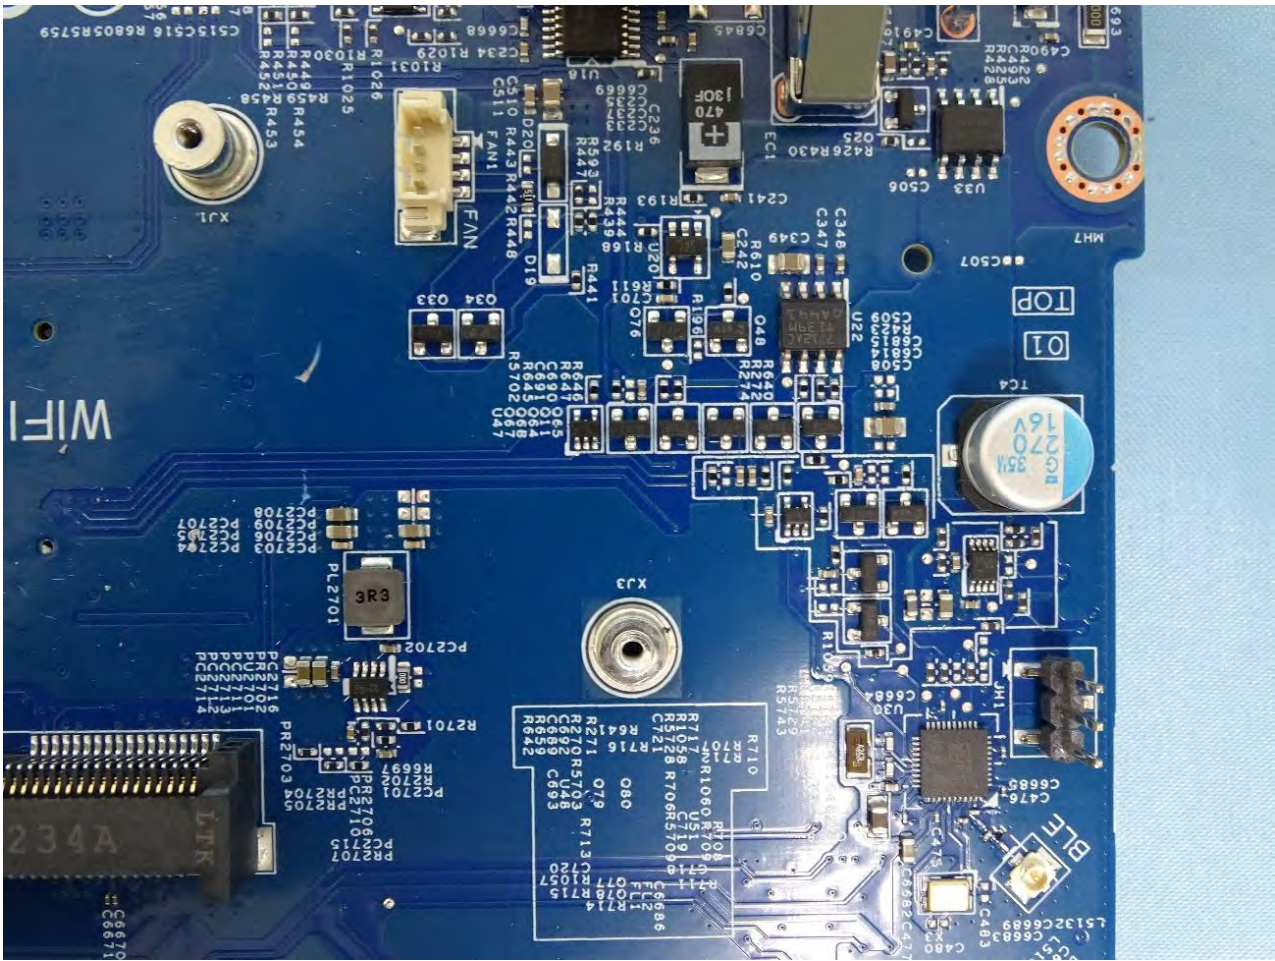

3. Photograph of Accessory for the Host

List of Accessory for Host (Network Security Gateway):

Specification of Accessory		
AC/DC Adapter	Brand Name	ASIAN Power Devices
	Model Name	WA-36N12R

Remark: For accessories equipped with this EUT, please refer to the following photos.

Note: FWF-51G-SFP and FWF-50G-SFP use the same motherboard. Only FWF-51G-SFP model have SSD functionality, this difference does not affect RF testing.

AC/DC Adapter

4. Internal Photograph of the Host

FG-50G