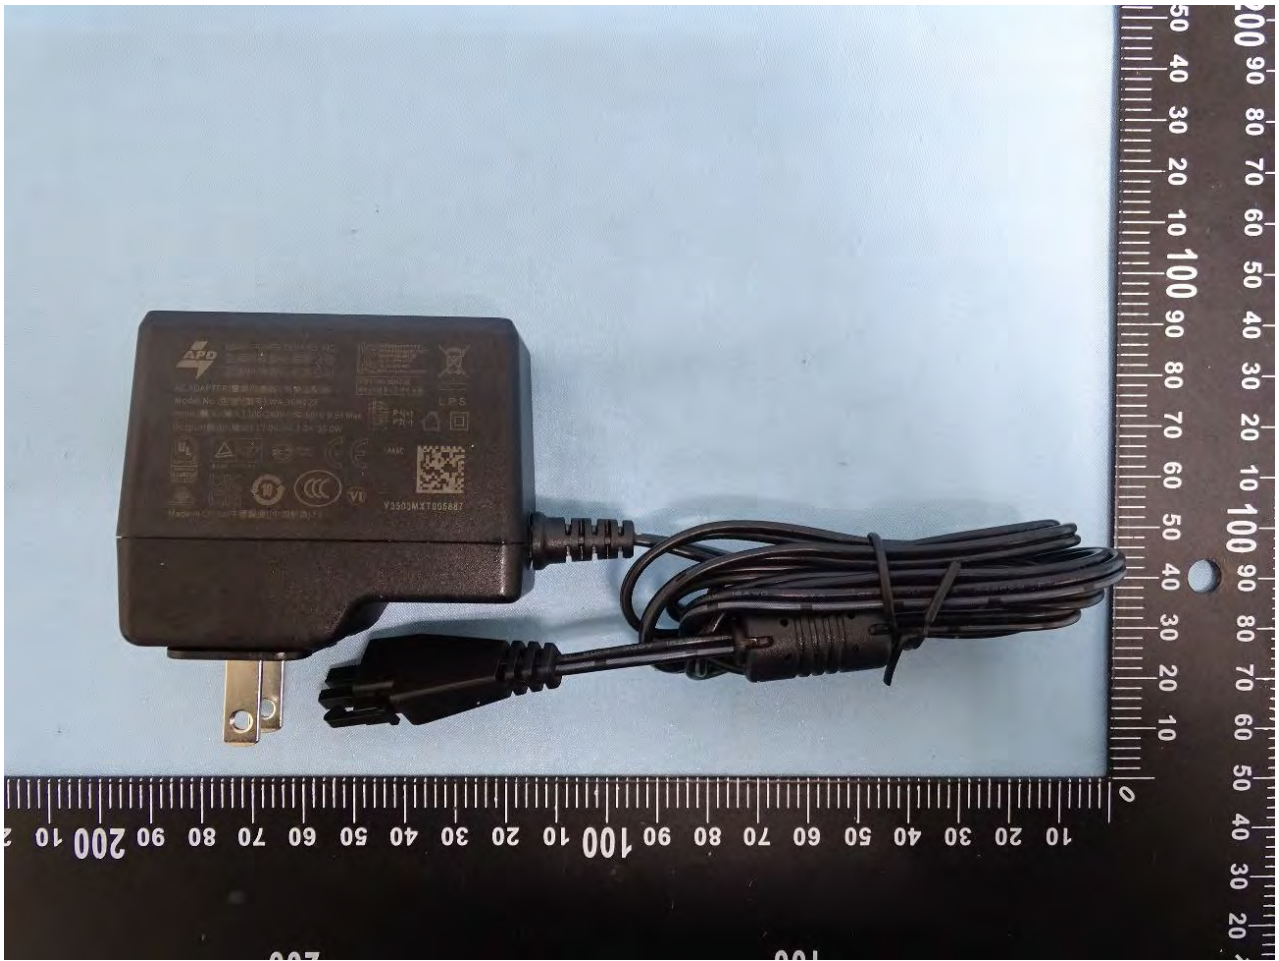

3. Photograph of Accessory for the Host

List of Accessory for Host (Network Security Gateway):

Specification of Accessory		
AC/DC Adapter	Brand Name	ASIAN Power Devices
	Model Name	WA-36N12R

Remark: For accessories equipped with this EUT, please refer to the following photos.

Model differences

Model	Marketing Name	SSD	SFP Port
FortiWifi 50Gxxxxxxxxxx, FORTIWIFI-50Gxxxxxxxxxx, FWF-50Gxxxxxxxxxx	FortiWiFi 50G	-	-
FortiWifi 51Gxxxxxxxxxx, FORTIWIFI-51Gxxxxxxxxxx, FWF-51Gxxxxxxxxxx	FortiWiFi 51G	√	-
FortiWiFi 50G-SFPxxxxxxxxxx, FORTIWIFI-50G-SFPxxxxxxxxxx, FWF-50G-SFPxxxxxxxxxx	FortiWiFi 50G-SFP	-	√
FortiWiFi 51G-SFPxxxxxxxxxx, FORTIWIFI-51G-SFPxxxxxxxxxx, FWF-51G-SFPxxxxxxxxxx	FortiWiFi 51G-SFP	√	√

Note: FWF-51G-SFP and FWF-50G-SFP use the same motherboard. Only FWF-51G-SFP model have SSD functionality, this difference does not affect RF testing.

AC/DC Adapter

4. Internal Photograph of the Host

FG-50G