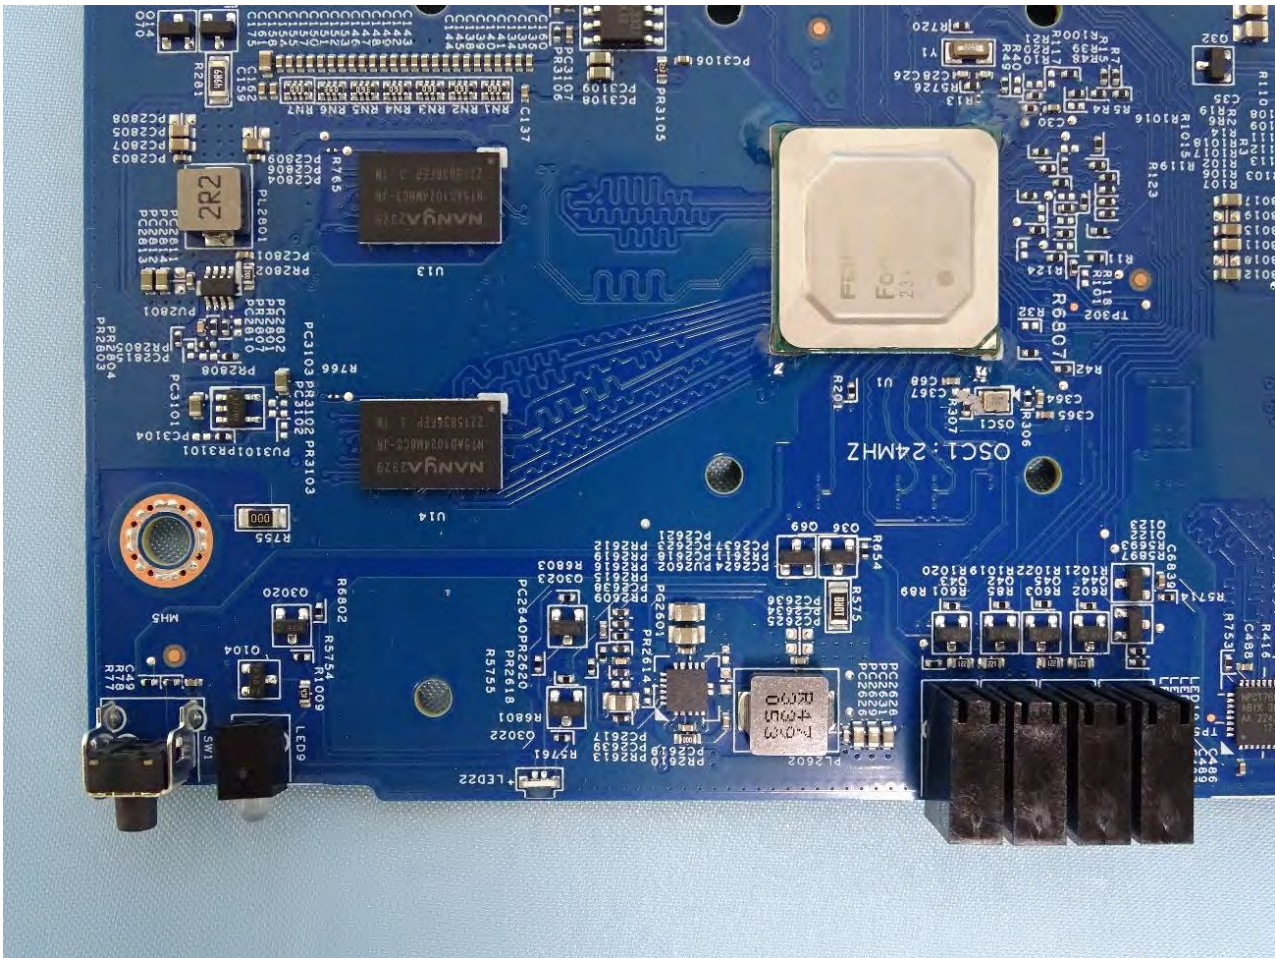

3. Photograph of Accessory for the Host

List of Accessory for Host (Network Security Gateway):

Specification of Accessory		
AC/DC Adapter	Brand Name	ASIAN Power Devices
	Model Name	WA-36N12R

Remark: For accessories equipped with this EUT, please refer to the following photos.

Model differences

Model	Marketing Name	SSD	SFP Port
FortiWifi 50Gxxxxxxxxxx, FORTIWIFI-50Gxxxxxxxxxx, FWF-50Gxxxxxxxxxx	FortiWiFi 50G	-	-
FortiWifi 51Gxxxxxxxxxx, FORTIWIFI-51Gxxxxxxxxxx, FWF-51Gxxxxxxxxxx	FortiWiFi 51G	√	-
FortiWiFi 50G-SFPxxxxxxxxxx, FORTIWIFI-50G-SFPxxxxxxxxxx, FWF-50G-SFPxxxxxxxxxx	FortiWiFi 50G-SFP	-	√
FortiWiFi 51G-SFPxxxxxxxxxx, FORTIWIFI-51G-SFPxxxxxxxxxx, FWF-51G-SFPxxxxxxxxxx	FortiWiFi 51G-SFP	√	√

Note: FWF-51G-SFP and FWF-50G-SFP use the same motherboard. Only FWF-51G-SFP model have SSD functionality, this difference does not affect RF testing.

AC/DC Adapter

4. Internal Photograph of the Host

FG-50G