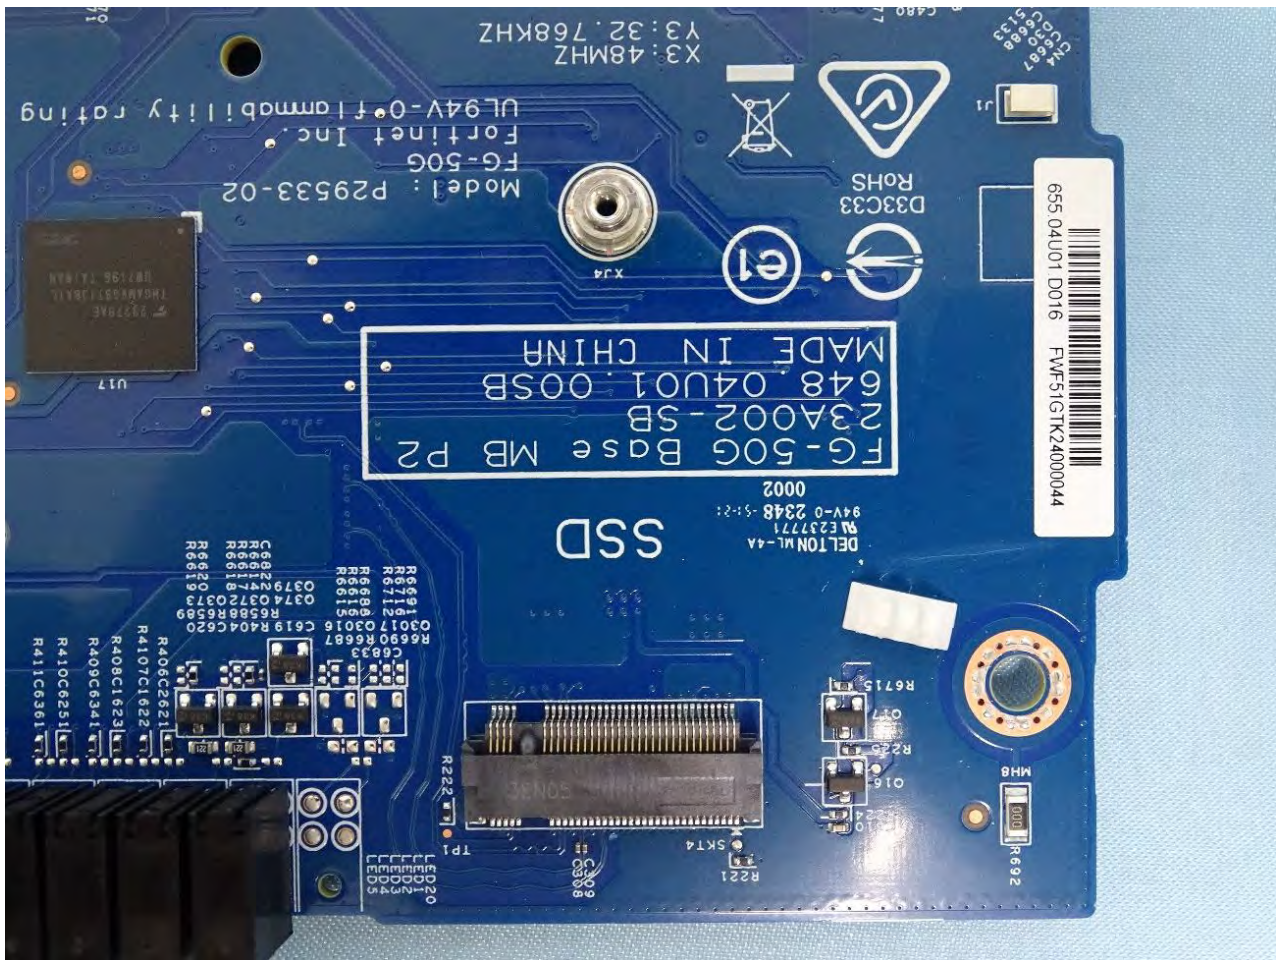

3. Photograph of Accessory for the Host

List of Accessory for Host (Network Security Gateway):

Specification of Accessory		
AC/DC Adapter	Brand Name	ASIAN Power Devices
	Model Name	WA-36N12R

Remark: For accessories equipped with this EUT, please refer to the following photos.

Model differences

Model	Marketing Name	SSD	SFP Port
FortiWifi 50Gxxxxxxxxxx, FORTIWIFI-50Gxxxxxxxxxx, FWF-50Gxxxxxxxxxx	FortiWiFi 50G	-	-
FortiWifi 51Gxxxxxxxxxx, FORTIWIFI-51Gxxxxxxxxxx, FWF-51Gxxxxxxxxxx	FortiWiFi 51G	√	-
FortiWiFi 50G-SFPxxxxxxxxxx, FORTIWIFI-50G-SFPxxxxxxxxxx, FWF-50G-SFPxxxxxxxxxx	FortiWiFi 50G-SFP	-	√
FortiWiFi 51G-SFPxxxxxxxxxx, FORTIWIFI-51G-SFPxxxxxxxxxx, FWF-51G-SFPxxxxxxxxxx	FortiWiFi 51G-SFP	√	√

Note: FWF-51G-SFP and FWF-50G-SFP use the same motherboard. Only FWF-51G-SFP model have SSD functionality, this difference does not affect RF testing.

AC/DC Adapter

4. Internal Photograph of the Host

FG-50G