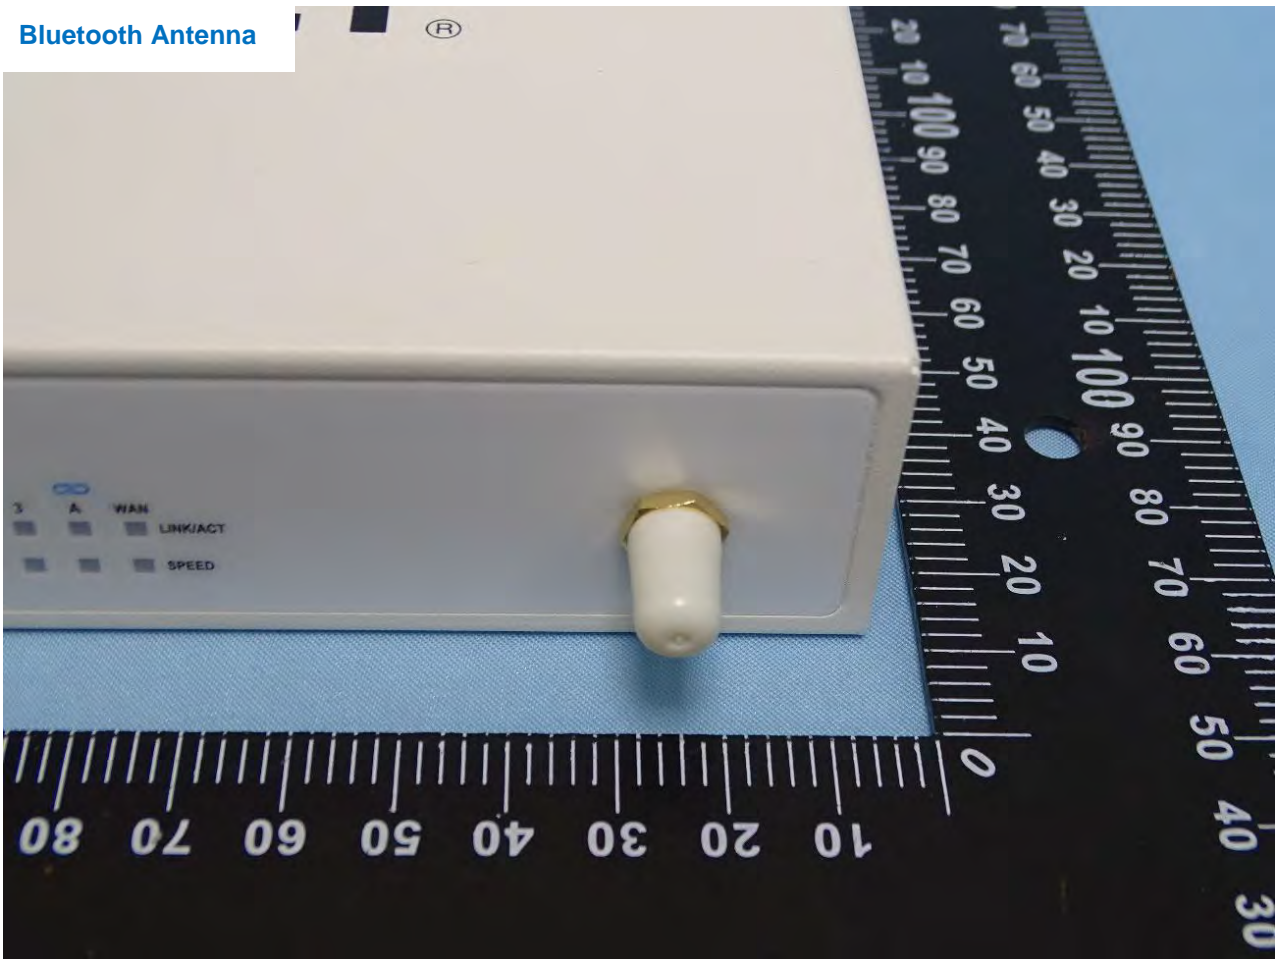

Bluetooth Antenna