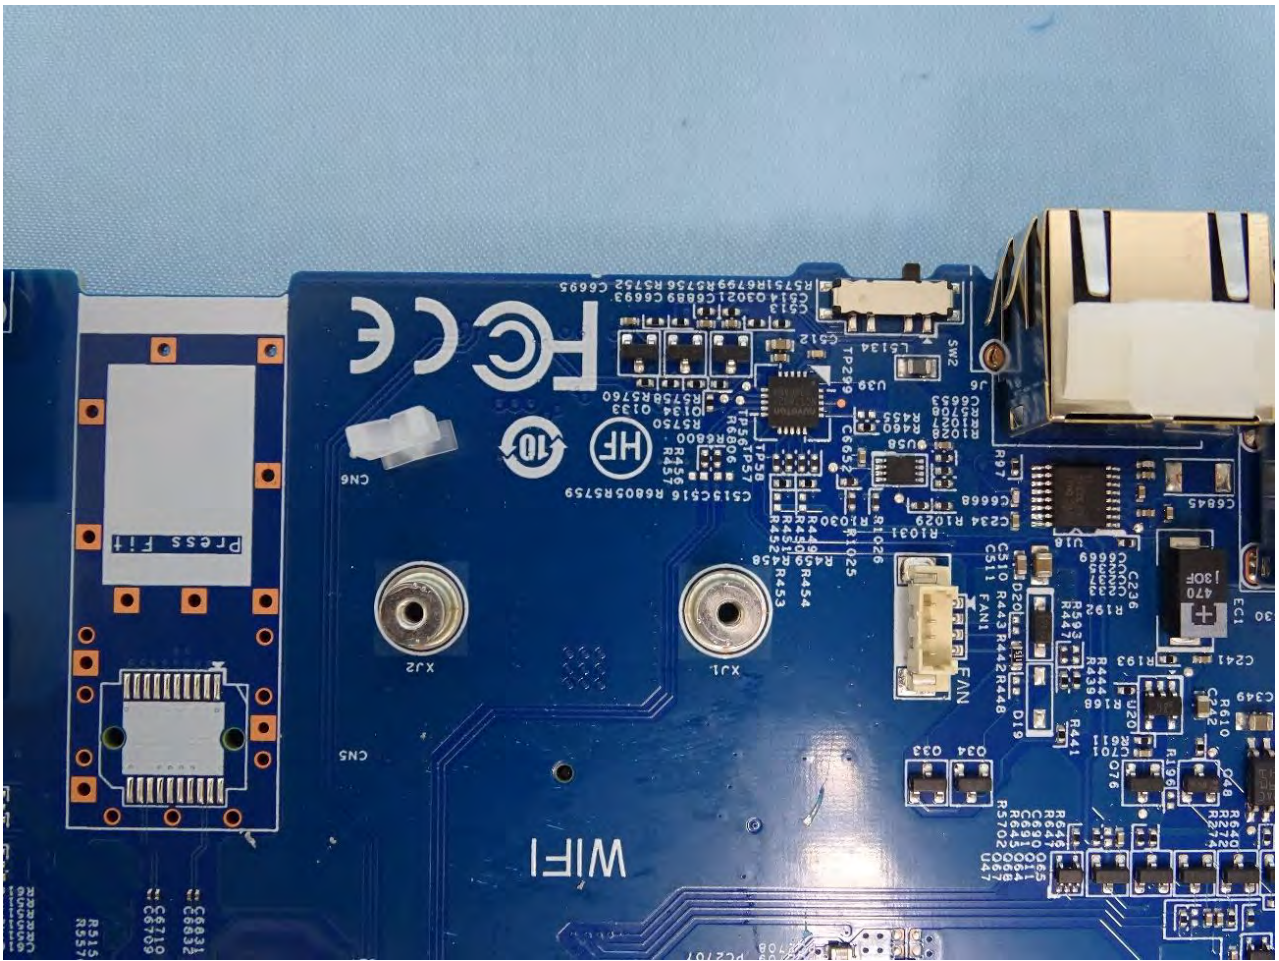

3. Photograph of Accessory for the Host

List of Accessory for Host (Network Security Gateway):

Specification of Accessory		
AC/DC Adapter	Brand Name	ASIAN Power Devices
	Model Name	WA-36N12R

Remark: For accessories equipped with this EUT, please refer to the following photos.

Note: FWF-51G-SFP and FWF-50G-SFP use the same motherboard. Only FWF-51G-SFP model have SSD functionality, this difference does not affect RF testing.

AC/DC Adapter

4. Internal Photograph of the Host

FG-50G