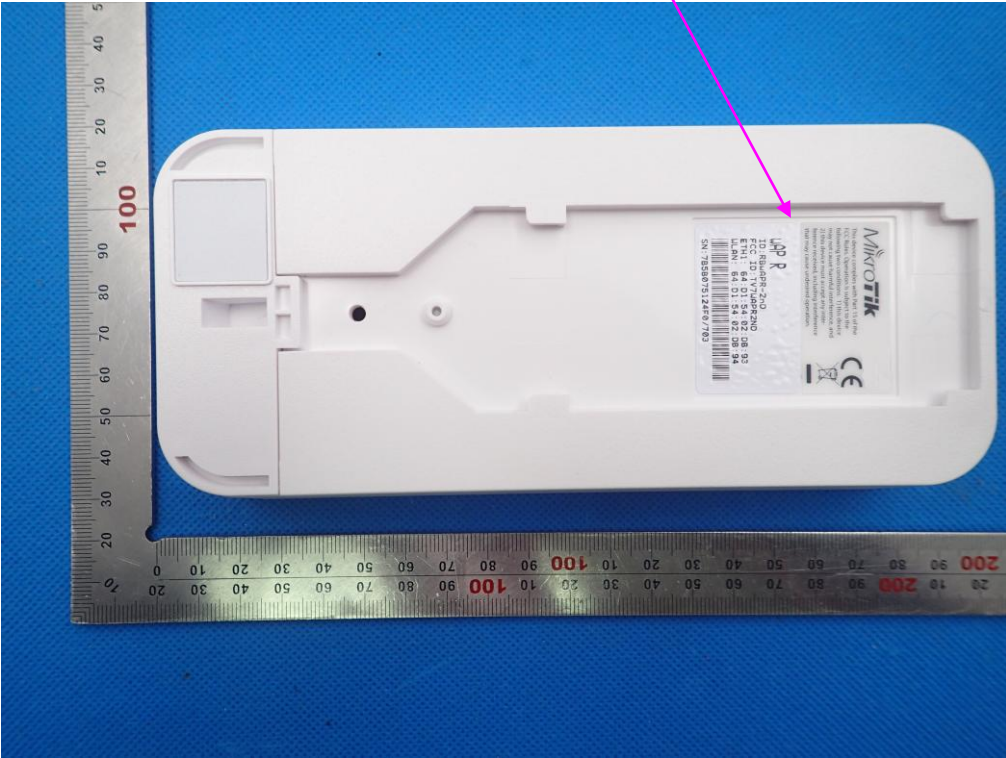

FCC ID+IC Label Location

FCC ID: TV7WAPR2ND
IC: 7442A-WAPR2ND
HVIN: wAP R

FCC ID: TV7WAPR2ND

IC: 7442A-WAPR2ND

HVIN: RBwAPR-2nD