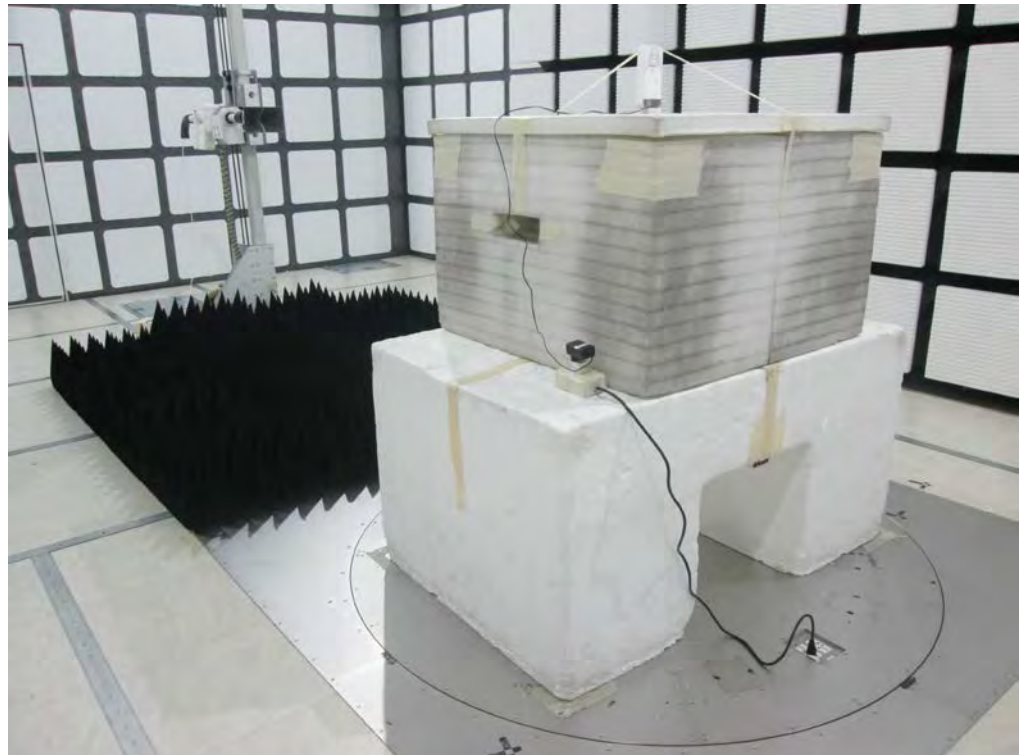

Appendix A. Test Photos

1. Photographs of AC Power Conducted Emissions Test Configuration

Test Mode: Mode 1

FRONT VIEW

REAR VIEW

2. Photographs of Transmitter Spurious Emissions Test Configuration

Test Configuration: Below 1GHz / Test Mode: Mode 1

FRONT VIEW

REAR VIEW

Test Configuration: 1GHz~40GHz

FRONT VIEW

REAR VIEW

Test Configuration: Above 40GHz

FRONT VIEW

————THE END————