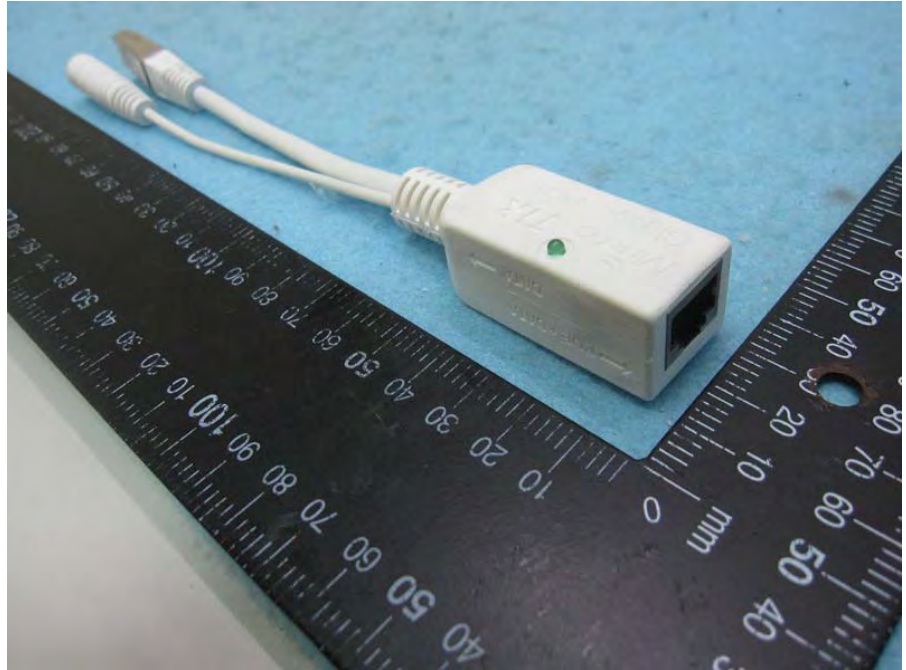

Brand Name: RouterBOARD Model No.: RBwAPG-60ad

Adapter

PoE