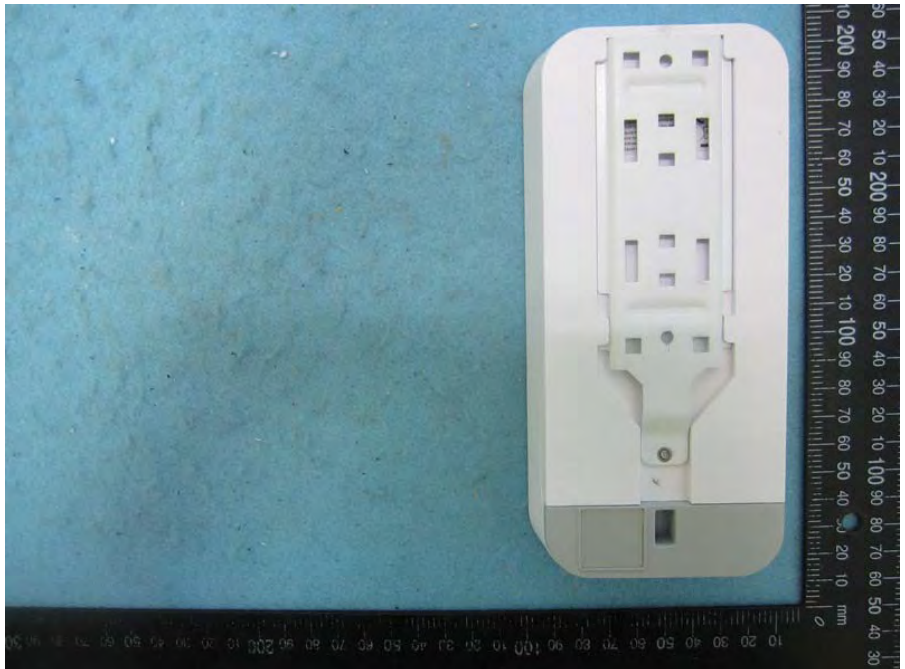

Brand Name: RouterBOARD Model No.: RBwAPG-60ad

Adapter

PoE