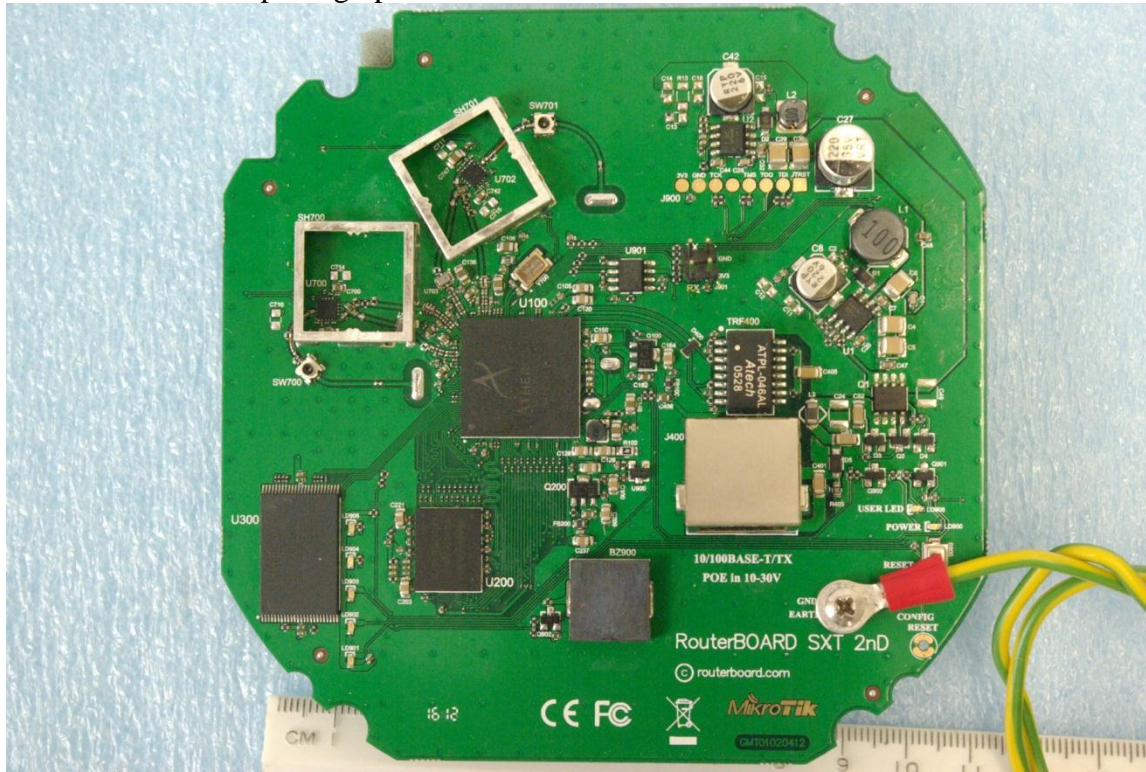

Internal photographs of equipment under test

Rogers Labs, Inc.  
4405 W. 259th Terrace  
Louisburg, KS 66053  
Phone/Fax: (913) 837-3214  
Revision 1

Mikrotiks SIA  
Model: SXT2 2nD  
Test #: 120913  
Test to: CFR47 (15.247)  
File: IntPho SXT2nD

SN: 3AAE01DD0C13/236  
FCC ID#: TV7SXT-2ND  
Date: November 28, 2012  
Page 1 of 2

Shield removed for photograph

Rogers Labs, Inc.  
4405 W. 259th Terrace  
Louisburg, KS 66053  
Phone/Fax: (913) 837-3214  
Revision 1