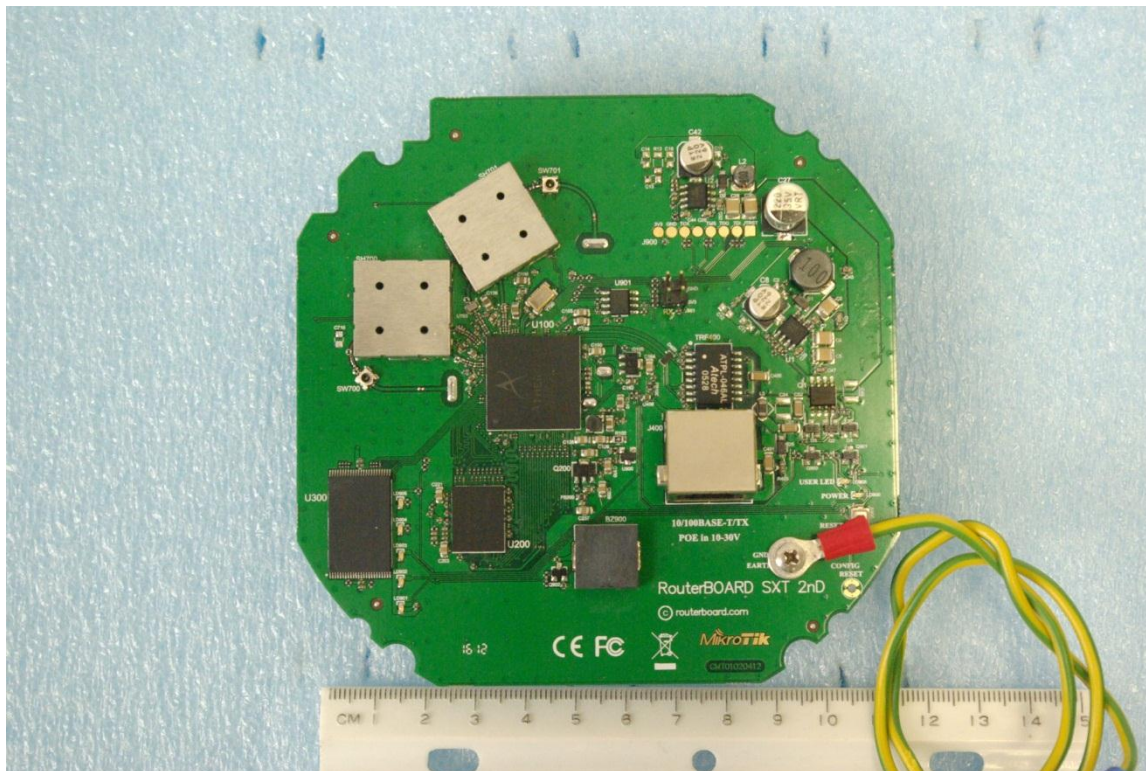

Internal photographs of equipment under test

Rogers Labs, Inc.  
4405 W. 259th Terrace  
Louisburg, KS 66053  
Phone/Fax: (913) 837-3214  
Revision 1

Mikrotiks SIA  
Model: SXT2 2nD  
Test #: 120913  
Test to: CFR47 (15.247)  
File: IntPho SXT2nD

SN: 3AAE01DD0C13/236  
FCC ID#: TV7SXT-2ND  
Date: November 28, 2012  
Page 1 of 2

Shield removed for photograph

Rogers Labs, Inc.  
4405 W. 259th Terrace  
Louisburg, KS 66053  
Phone/Fax: (913) 837-3214  
Revision 1