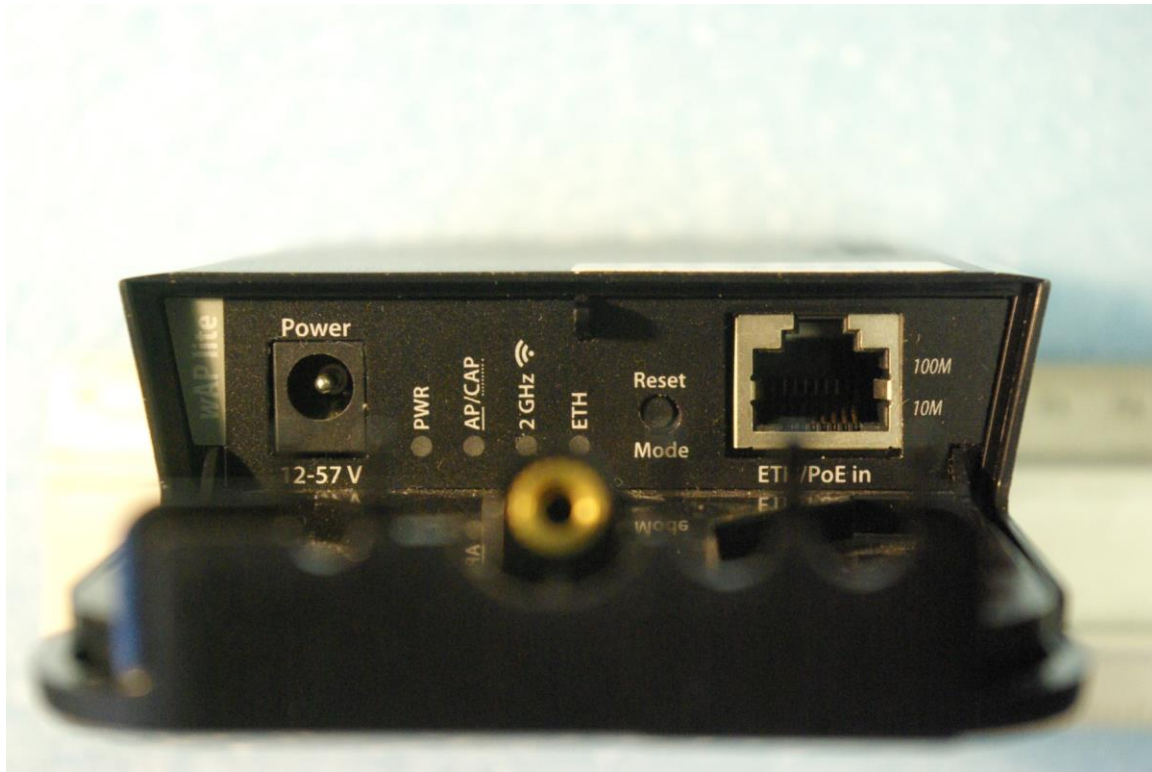

Rogers Labs, Inc.
4405 W. 259th Terrace
Louisburg, KS 66053
Phone/Fax: (913) 837-3214
Revision 1

Mikrotikls SIA
Model: RBwAP-2nD
Test #: 151031
Test to: 47CFR 15.247, RSS-247
File: RBwAP2nD ExtPho

S/N: 551501D0E8C
FCC ID#: TV7RBWAP2ND
IC: 7442A-RBWAP2ND
Date: December 7, 2015
Page 4 of 4