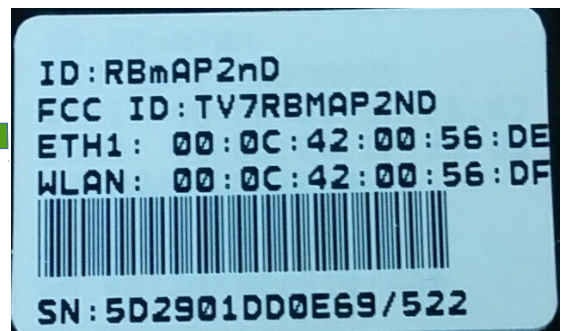

Label and Placement

IC: 7442A-MAP2ND
Model: RBmAP-2nD