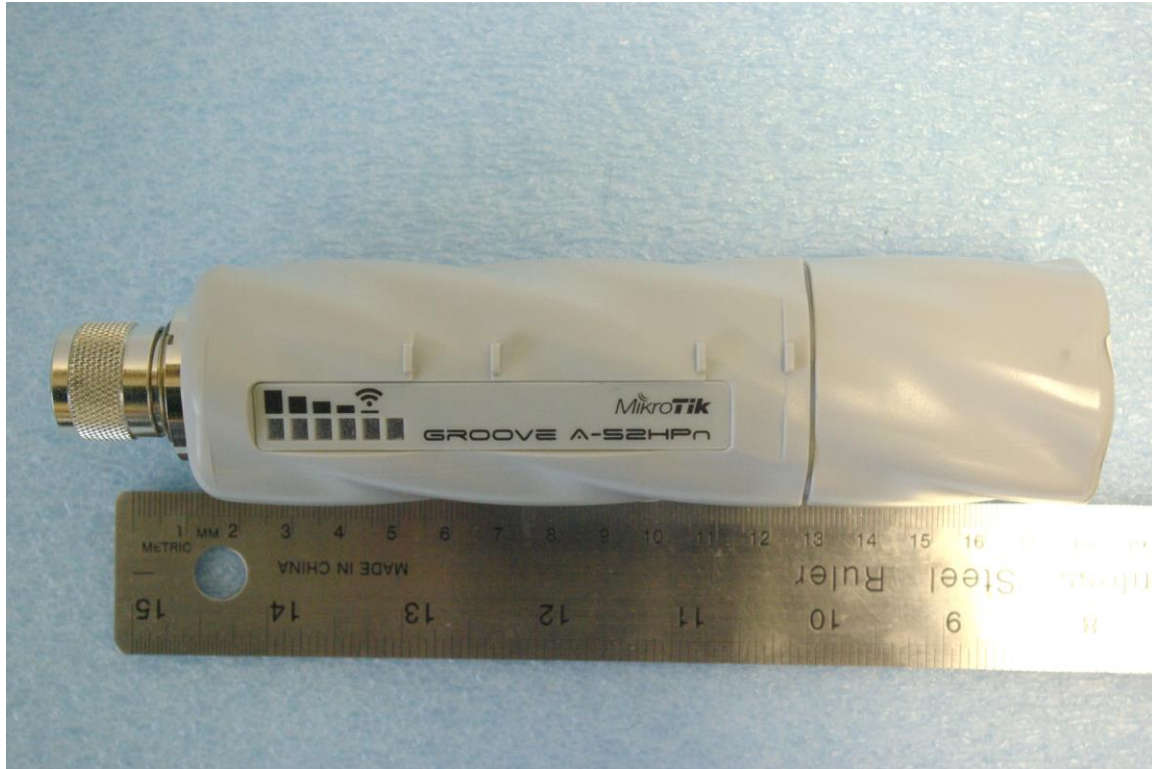

External photographs of equipment under test

Rogers Labs, Inc.
4405 W. 259th Terrace
Louisburg, KS 66053
Phone/Fax: (913) 837-3214
Revision 1

Mikrotiks SIA
Model: RBGrooveA 52HPn
Test #: 130318
Test to: CFR47 (15.247)
File: ExtPho RBGroove52HPn

SN: 2BAB015524CB
FCC ID#: TV7GRV-A52HPN
Date: September 4, 2013
Page 1 of 2

Rogers Labs, Inc.
4405 W. 259th Terrace
Louisburg, KS 66053
Phone/Fax: (913) 837-3214
Revision 1

Mikrotikls SIA
Model: RBGrooveA 52HPn
Test #: 130318
Test to: CFR47 (15.247)
File: ExtPho RBGroove52HPn