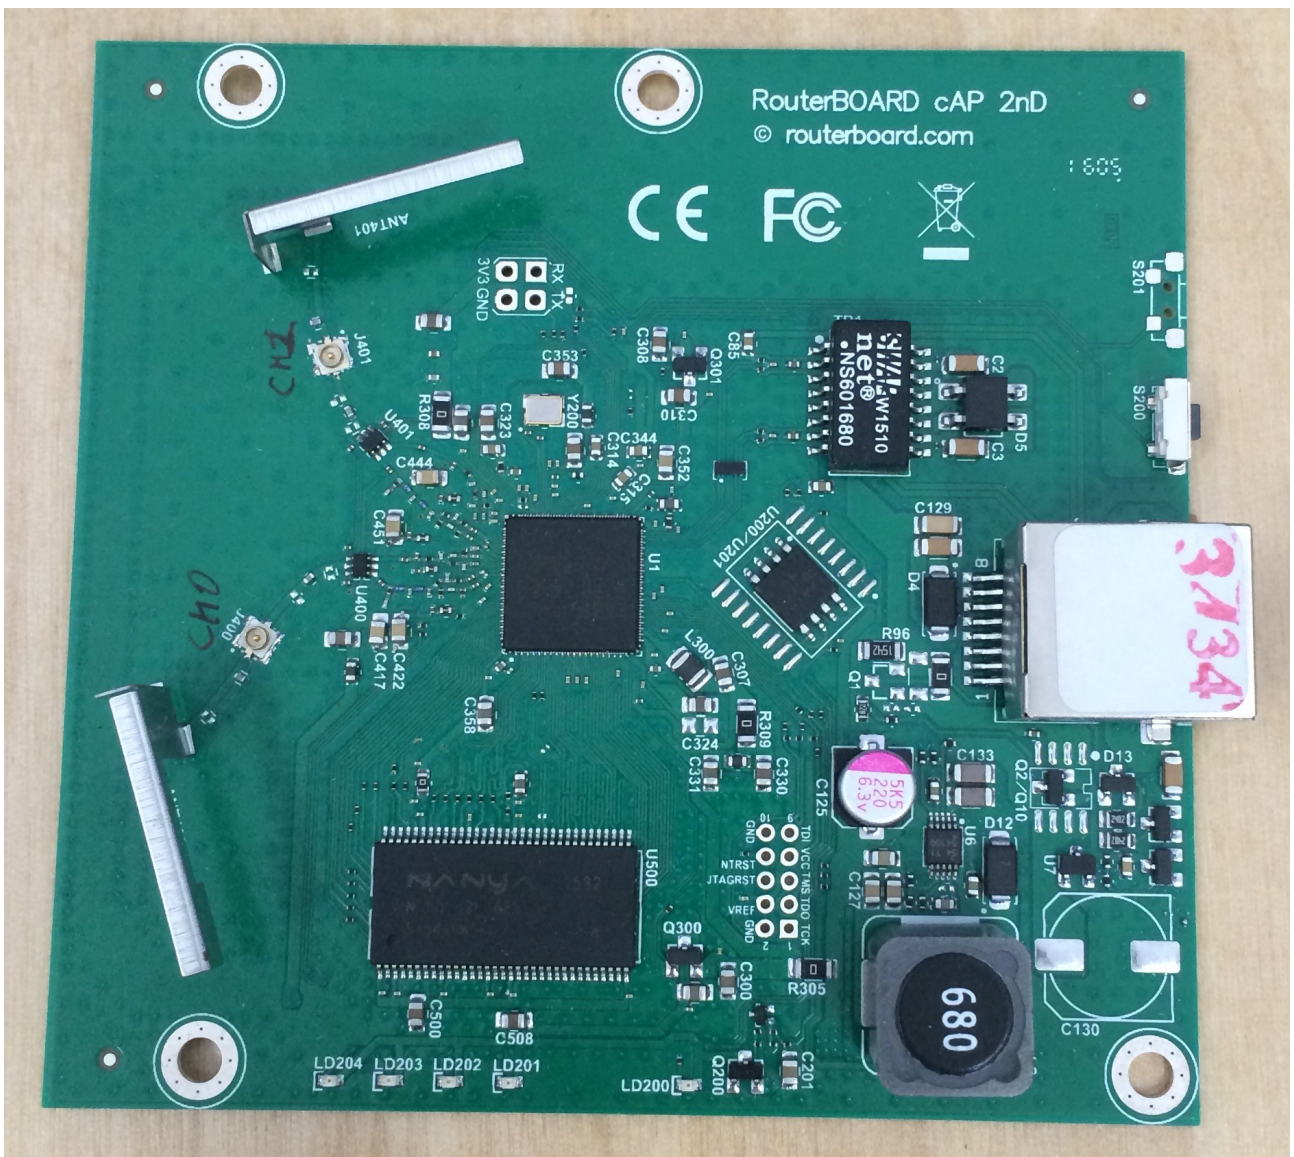

Internal Photos of EUT

CAP

ID: RbcAP2nD
FCC ID: TV7RBCM2ND
ETH1: E4:8D:8C:FB:38:78
WLAN: E4:8D:8C:FB:38:79

SN: 6DB4059594BC/611

00 00

000000
000000