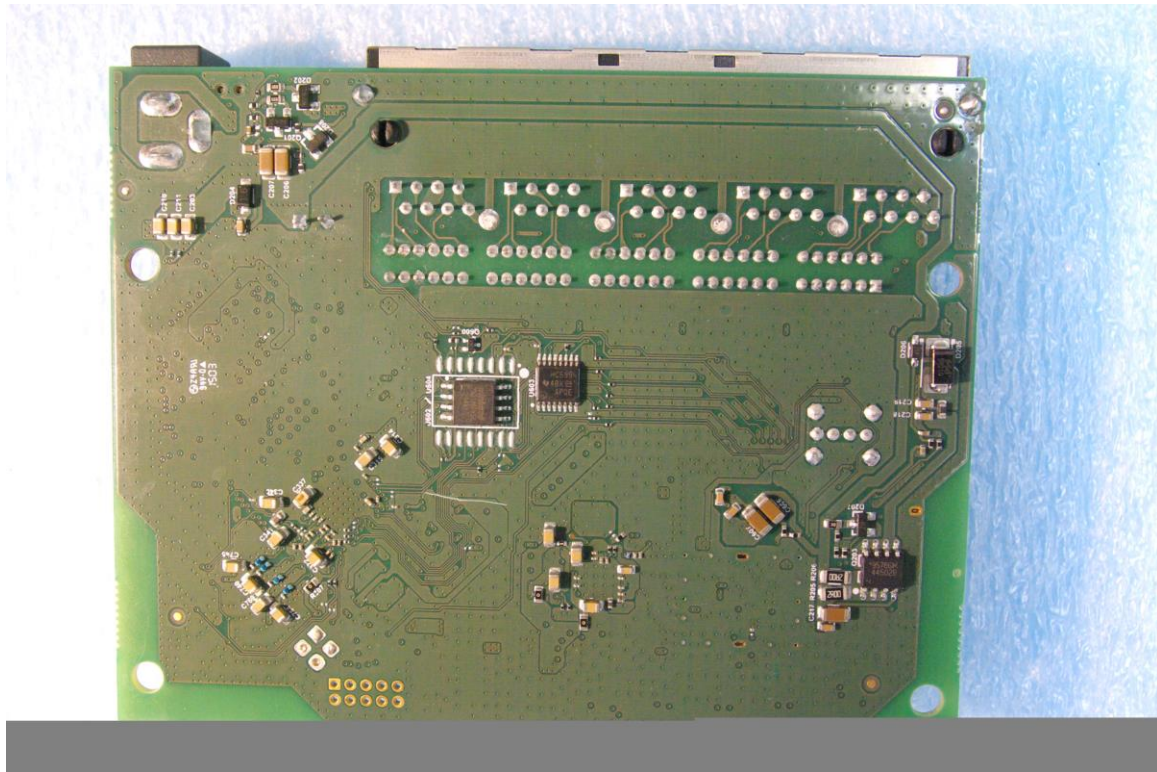

Internal photographs of equipment under test (inside enclosure)

Rogers Labs, Inc.
4405 W. 259th Terrace
Louisburg, KS 66053
Phone/Fax: (913) 837-3214
Revision 1

Mikrotikls SIA
Model: RB952Ui-5ac2nD-US
Test #: 160414d
Test to: 47CFR, 15.247, 15.407, RSS-247
File: RB952Ui-5ac2nD IntPho

S/N: 5EB204A373B8/516
FCC ID#: TV7RB952-5AC2ND
IC: 7442A-9525AC
Date: July 28, 2016
Page 1 of 2

Rogers Labs, Inc.
4405 W. 259th Terrace
Louisburg, KS 66053
Phone/Fax: (913) 837-3214
Revision 1

Mikrotiks SIA
Model: RB952Ui-5ac2nD-US
Test #: 160414d
Test to: 47CFR, 15.247, 15.407, RSS-247
File: RB952Ui-5ac2nD IntPho