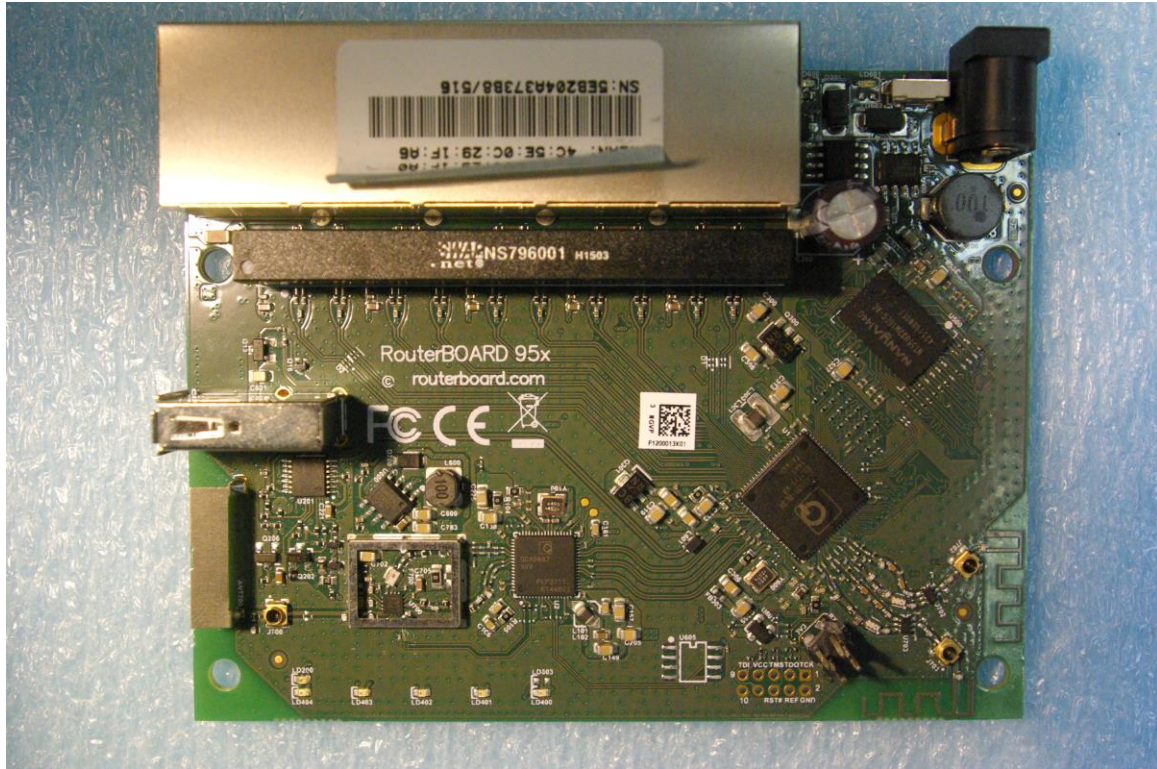

Internal photographs of equipment under test (inside enclosure)

Rogers Labs, Inc.
4405 W. 259th Terrace
Louisburg, KS 66053
Phone/Fax: (913) 837-3214
Revision 1

Mikrotikls SIA
Model: RB952Ui-5ac2nD-US
Test #: 160414d
Test to: 47CFR, 15.247, 15.407, RSS-247
File: RB952Ui-5ac2nD IntPho

S/N: 5EB204A373B8/516
FCC ID#: TV7RB952-5AC2ND
IC: 7442A-9525AC
Date: July 28, 2016
Page 1 of 2

Rogers Labs, Inc.
4405 W. 259th Terrace
Louisburg, KS 66053
Phone/Fax: (913) 837-3214
Revision 1

Mikrotiks SIA
Model: RB952Ui-5ac2nD-US
Test #: 160414d
Test to: 47CFR, 15.247, 15.407, RSS-247
File: RB952Ui-5ac2nD IntPho