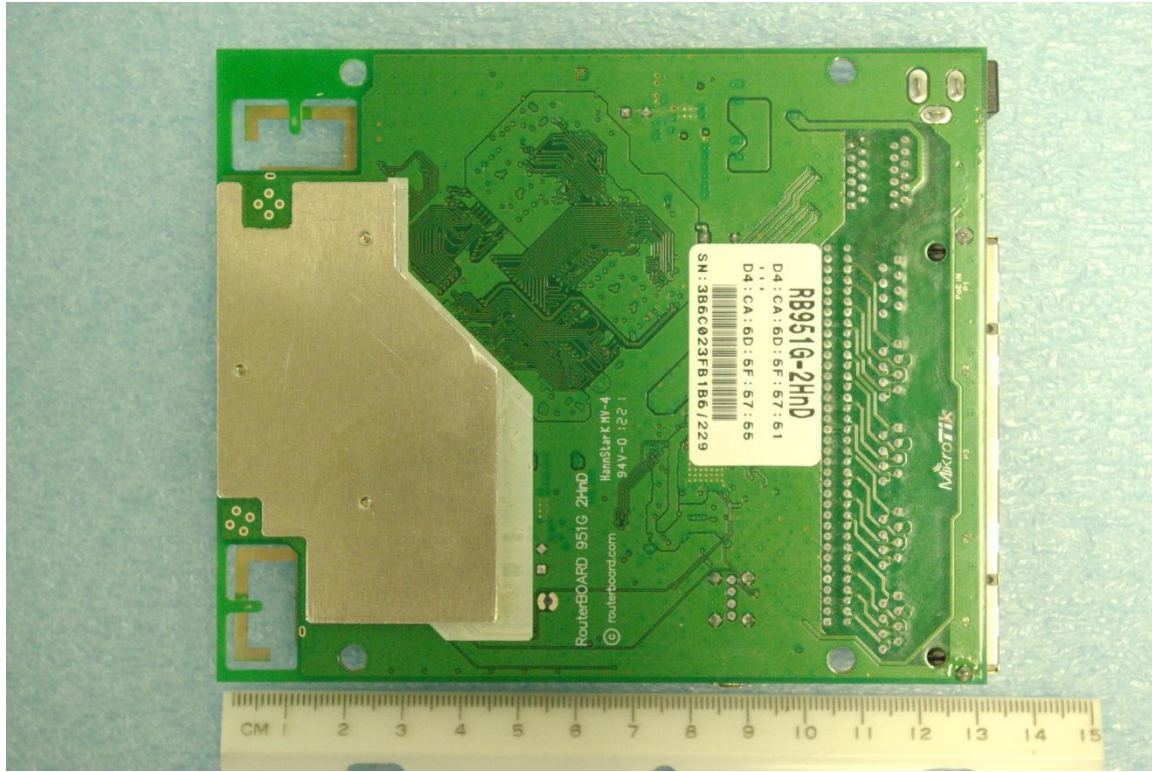

Internal photographs of equipment under test (inside enclosure)

Shield removed for photograph

Rogers Labs, Inc.
4405 W. 259th Terrace
Louisburg, KS 66053
Phone/Fax: (913) 837-3214
Revision 1

Mikrotiks SIA
Model: RB951G-2HnD
Test #: 120910
Test to: CFR47 (15.247)
File: IntPho RB951G2HnD

SN: 3B6C023FB1B6
FCC ID#: TV7RB951G-2HND
Date: February 12, 2013
Page 1 of 2

Rogers Labs, Inc.
4405 W. 259th Terrace
Louisburg, KS 66053
Phone/Fax: (913) 837-3214
Revision 1

Mikrotiks SIA
Model: RB951G-2HnD
Test #: 120910
Test to: CFR47 (15.247)
File: IntPho RB951G2HnD