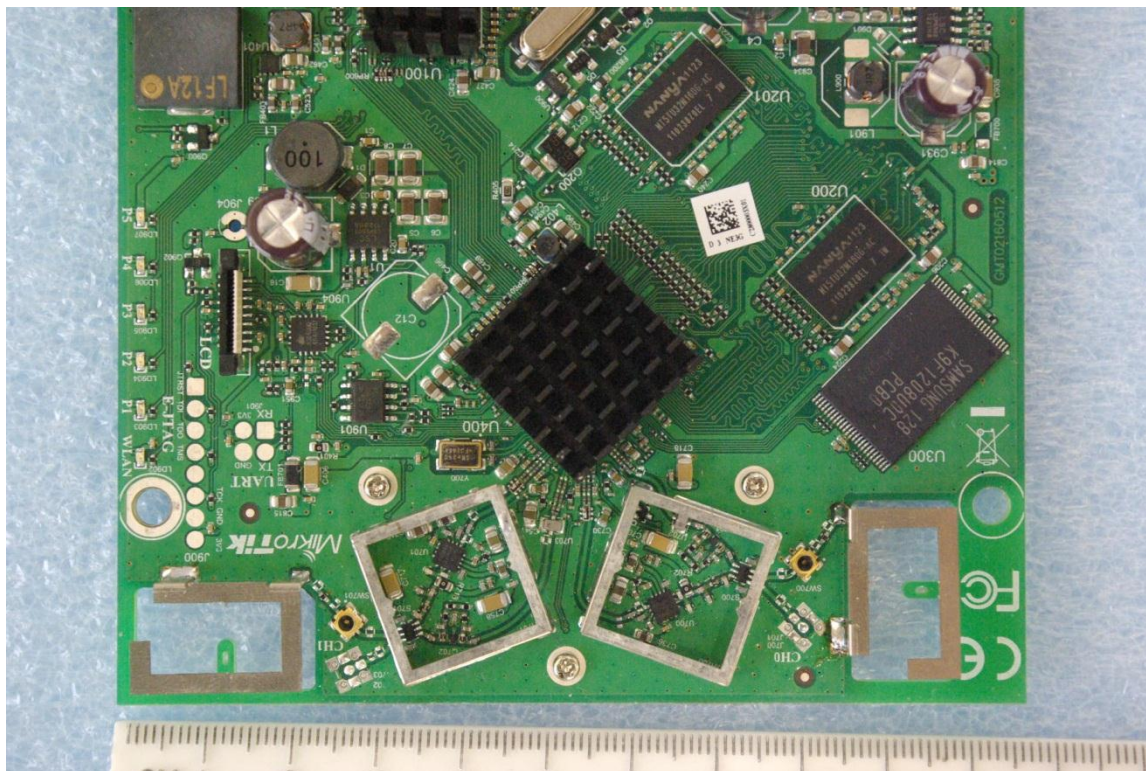

Internal photographs of equipment under test (inside enclosure)

Shield removed for photograph

Rogers Labs, Inc.
4405 W. 259th Terrace
Louisburg, KS 66053
Phone/Fax: (913) 837-3214
Revision 1

Mikrotiks SIA
Model: RB951G-2HnD
Test #: 120910
Test to: CFR47 (15.247)
File: IntPho RB951G2HnD

SN: 3B6C023FB1B6
FCC ID#: TV7RB951G-2HND
Date: February 12, 2013
Page 1 of 2

Rogers Labs, Inc.
4405 W. 259th Terrace
Louisburg, KS 66053
Phone/Fax: (913) 837-3214
Revision 1

Mikrotiks SIA
Model: RB951G-2HnD
Test #: 120910
Test to: CFR47 (15.247)
File: IntPho RB951G2HnD