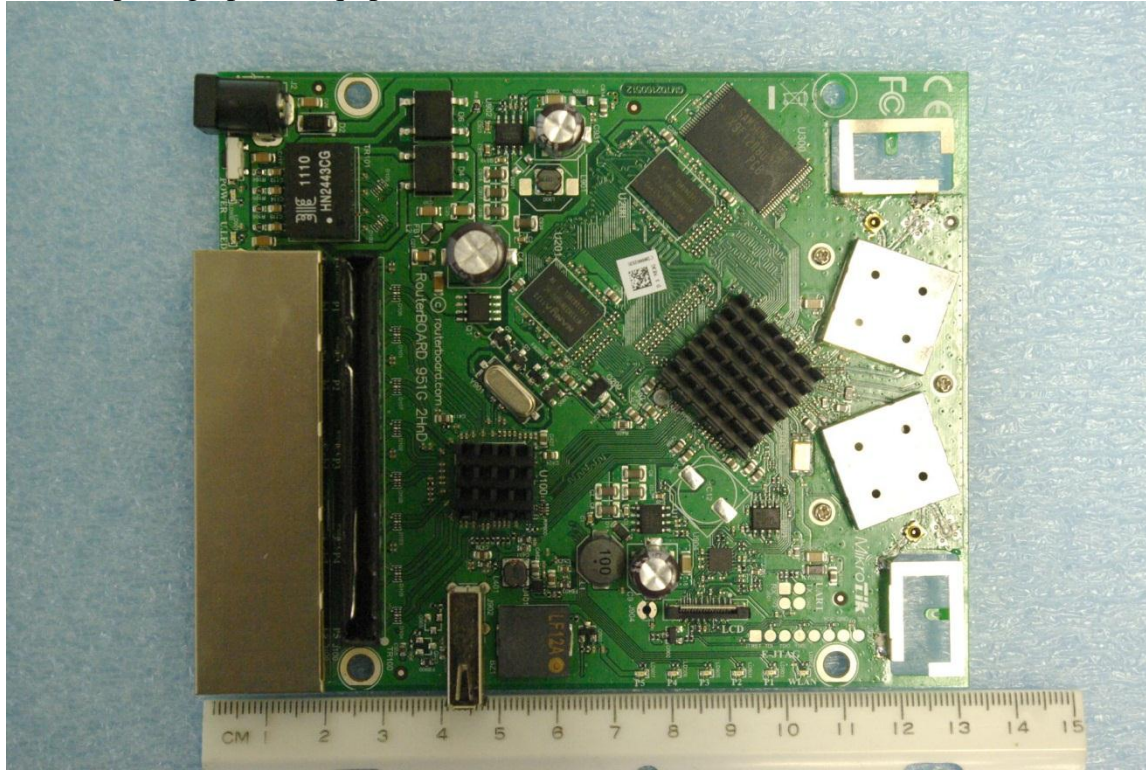

Internal photographs of equipment under test (inside enclosure)

Shield removed for photograph

Rogers Labs, Inc.
4405 W. 259th Terrace
Louisburg, KS 66053
Phone/Fax: (913) 837-3214
Revision 1

Mikrotiks SIA
Model: RB951G-2HnD
Test #: 120910
Test to: CFR47 (15.247)
File: IntPho RB951G2HnD

SN: 3B6C023FB1B6
FCC ID#: TV7RB951G-2HND
Date: February 12, 2013
Page 1 of 2

Rogers Labs, Inc.
4405 W. 259th Terrace
Louisburg, KS 66053
Phone/Fax: (913) 837-3214
Revision 1

Mikrotiks SIA
Model: RB951G-2HnD
Test #: 120910
Test to: CFR47 (15.247)
File: IntPho RB951G2HnD