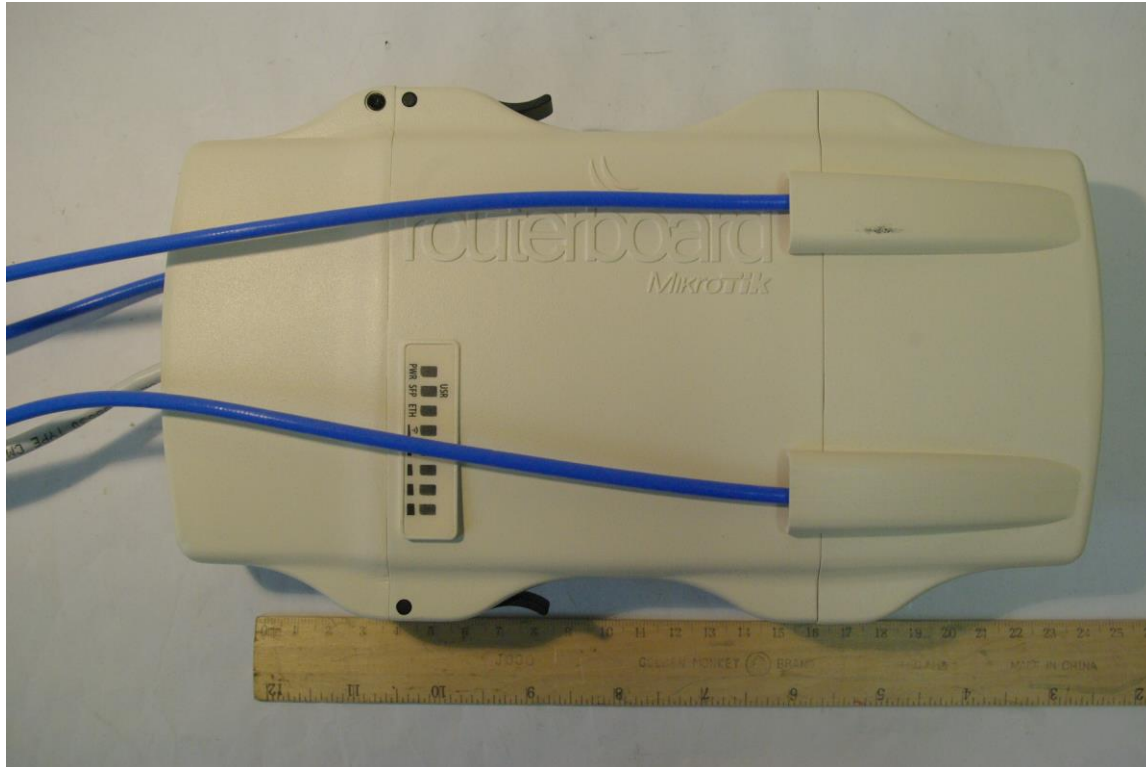

External photographs of equipment under test

Rogers Labs, Inc.  
4405 W. 259th Terrace  
Louisburg, KS 66053  
Phone/Fax: (913) 837-3214  
Revision 1

Mikrotik SIA  
Model: RB922UAGS-5HPacT-NM  
Test #: 140611  
Test to: CFR47 (15.247)  
File: ExtPho RB922UAGS5HPacT-NM

SN: 4A3202CHA990/420  
FCC ID#: TV7RB922-5HPACT  
Date: June 30, 2014  
Page 1 of 2

Rogers Labs, Inc.  
4405 W. 259th Terrace  
Louisburg, KS 66053  
Phone/Fax: (913) 837-3214  
Revision 1

Mikrotikls SIA  
Model: RB922UAGS-5HPacT-NM  
Test #: 140611  
Test to: CFR47 (15.247)  
File: ExtPho RB922UAGS5HPacTNM