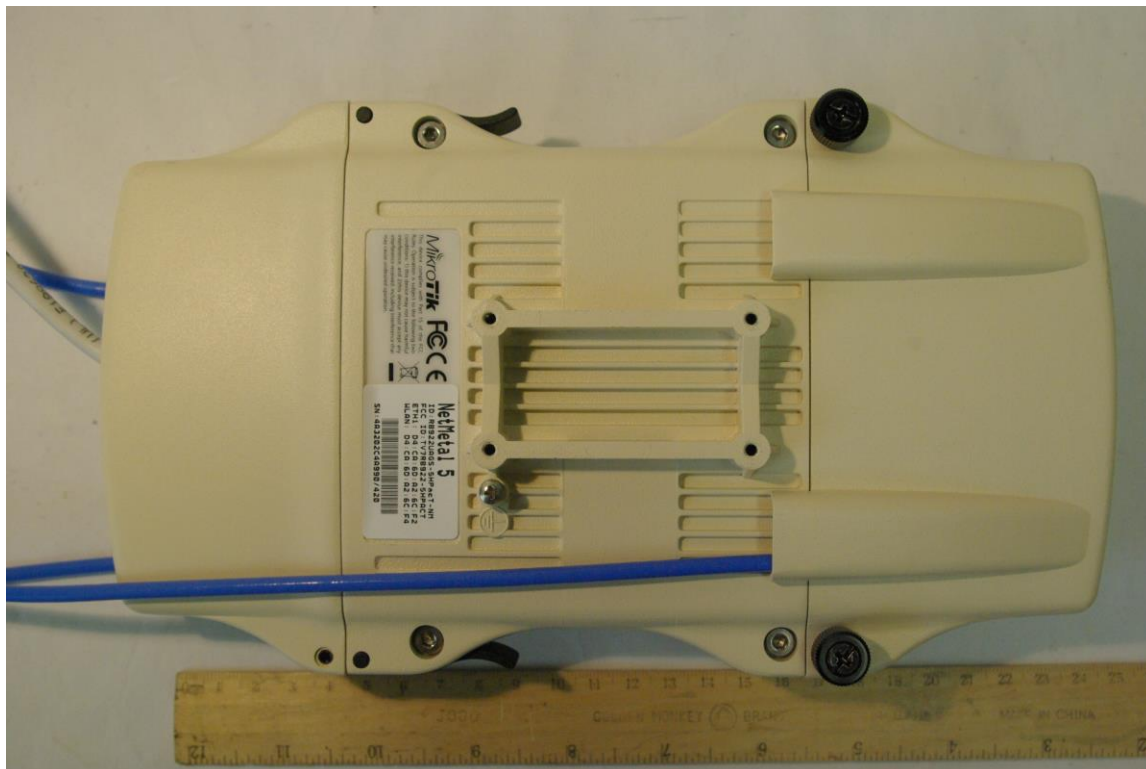

External photographs of equipment under test

Rogers Labs, Inc.  
4405 W. 259th Terrace  
Louisburg, KS 66053  
Phone/Fax: (913) 837-3214  
Revision 1

Mikrotik SIA  
Model: RB922UAGS-5HPacT-NM  
Test #: 140611  
Test to: CFR47 (15.247)  
File: ExtPho RB922UAGS5HPacT-NM

SN: 4A3202CHA990/420  
FCC ID#: TV7RB922-5HPACT  
Date: June 30, 2014  
Page 1 of 2

Rogers Labs, Inc.  
4405 W. 259th Terrace  
Louisburg, KS 66053  
Phone/Fax: (913) 837-3214  
Revision 1

Mikrotikls SIA  
Model: RB922UAGS-5HPacT-NM  
Test #: 140611  
Test to: CFR47 (15.247)  
File: ExtPho RB922UAGS5HPacTNM