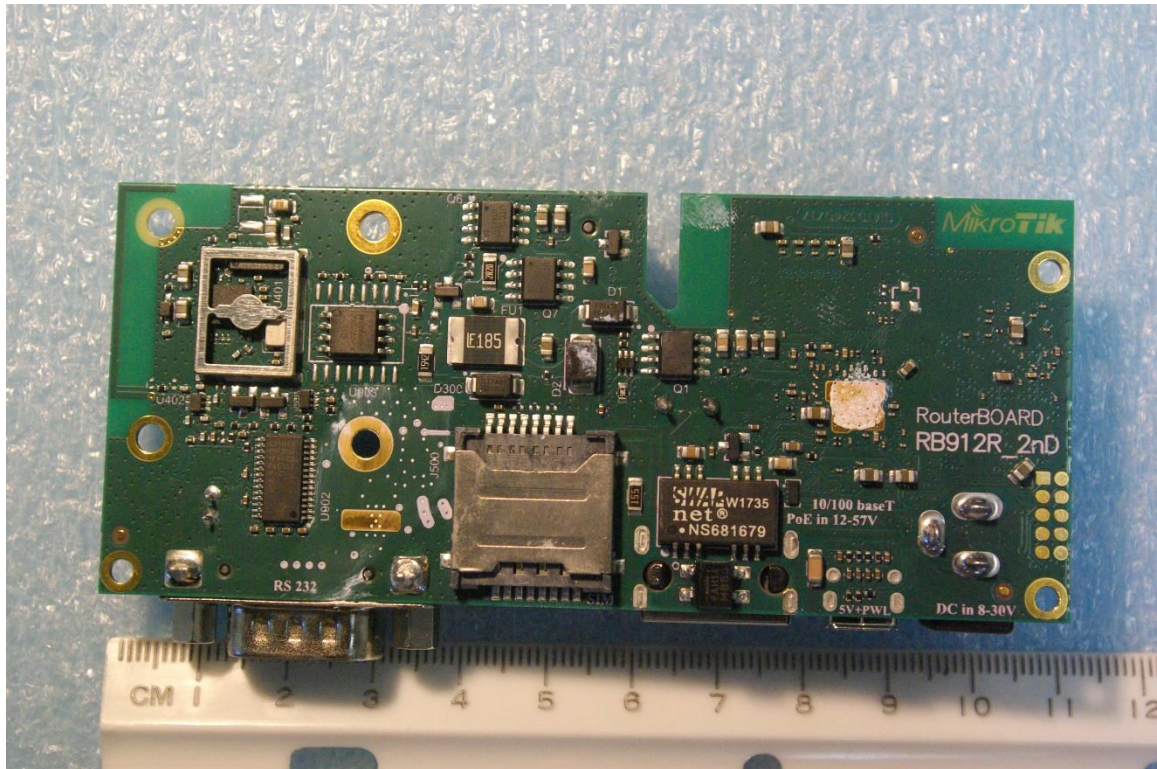

Internal photographs of equipment under test
Top side

Bottom Side

Rogers Labs, Inc.
4405 W. 259th Terrace
Louisburg, KS 66053
Phone/Fax: (913) 837-3214
Revision 1

Mikrotikls SIA
Model: RouterBOARD 912R-2nD-LTm
Test #: 171228
Test to: 47CFR 15.247, RSS-247
File: RB912R2NDLTM IntPho

S/N: 27895
FCC ID: TV7RB912R-2NDLTM
IC: 7442A-912R2NDLTM
Date: March 8, 2018
Page 1 of 2

Antennas

Rogers Labs, Inc.
4405 W. 259th Terrace
Louisburg, KS 66053
Phone/Fax: (913) 837-3214
Revision 1

Mikrotikls SIA
Model: RouterBOARD 912R-2nD-LTm
Test #: 171228
Test to: 47CFR 15.247, RSS-247
File: RB912R2NDLTM IntPho

S/N: 27895
FCC ID: TV7RB912R-2NDLTM
IC: 7442A-912R2NDLTM
Date: March 8, 2018
Page 2 of 2