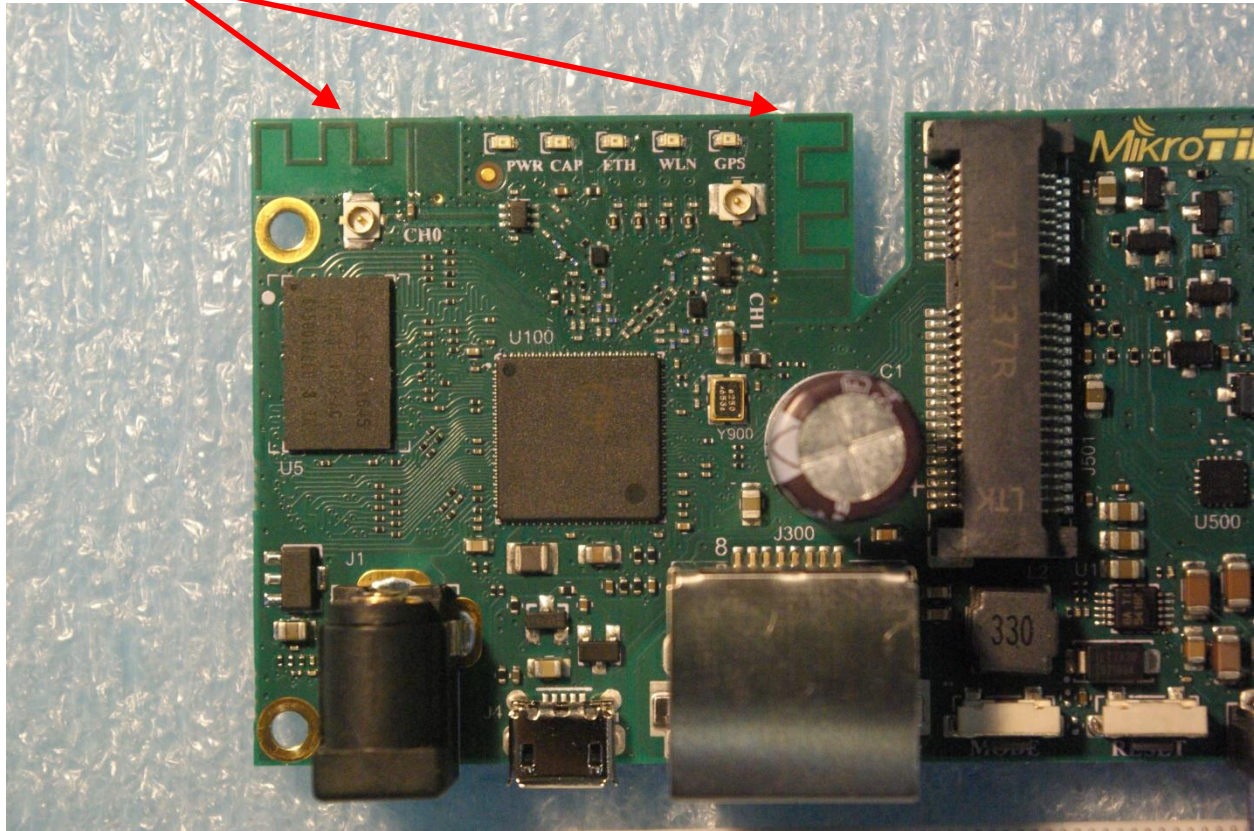

Internal photographs of equipment under test
Top side

Bottom Side

Rogers Labs, Inc.
4405 W. 259th Terrace
Louisburg, KS 66053
Phone/Fax: (913) 837-3214
Revision 1

Mikrotikls SIA
Model: RouterBOARD 912R-2nD-LTm
Test #: 171228
Test to: 47CFR 15.247, RSS-247
File: RB912R2NDLTM IntPho

S/N: 27895
FCC ID: TV7RB912R-2NDLTM
IC: 7442A-912R2NDLTM
Date: March 8, 2018
Page 1 of 2

Antennas

Rogers Labs, Inc.
4405 W. 259th Terrace
Louisburg, KS 66053
Phone/Fax: (913) 837-3214
Revision 1

Mikrotikls SIA
Model: RouterBOARD 912R-2nD-LTm
Test #: 171228
Test to: 47CFR 15.247, RSS-247
File: RB912R2NDLTM IntPho

S/N: 27895
FCC ID: TV7RB912R-2NDLTM
IC: 7442A-912R2NDLTM
Date: March 8, 2018
Page 2 of 2