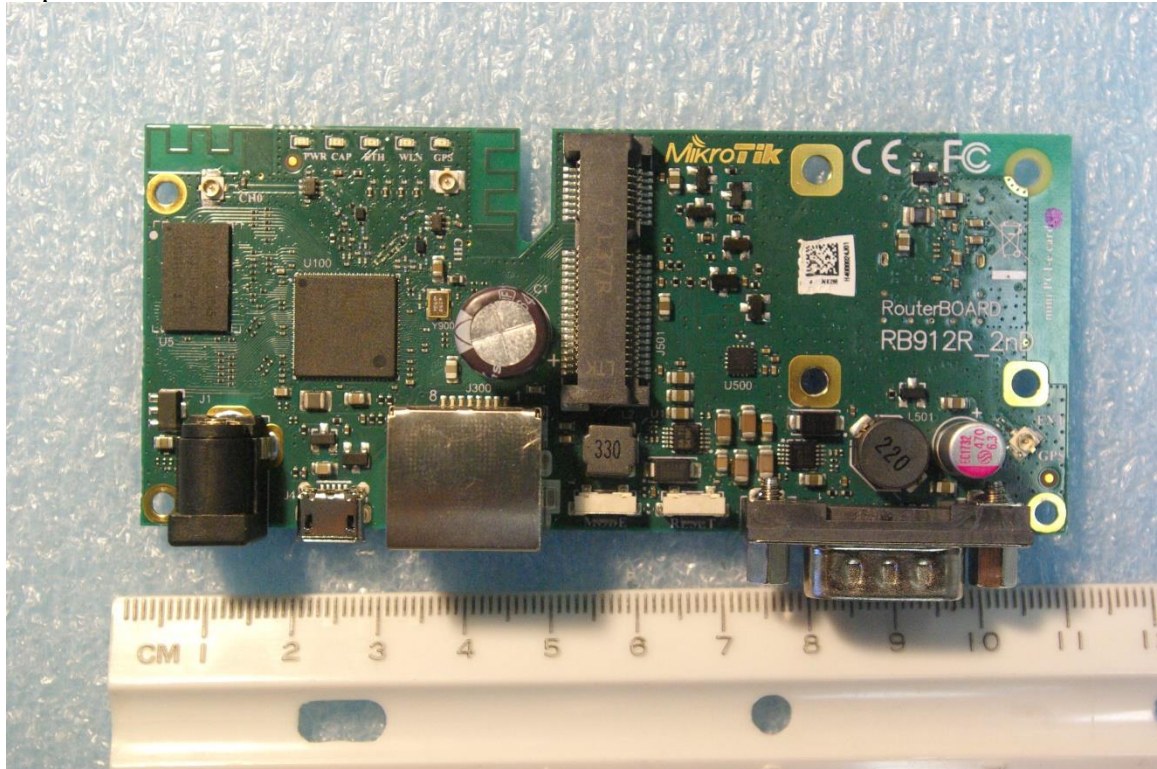

Internal photographs of equipment under test
Top side

Bottom Side

Rogers Labs, Inc.
4405 W. 259th Terrace
Louisburg, KS 66053
Phone/Fax: (913) 837-3214
Revision 1

Mikrotikls SIA
Model: RouterBOARD 912R-2nD-LTm
Test #: 171228
Test to: 47CFR 15.247, RSS-247
File: RB912R2NDLTM IntPho

S/N: 27895
FCC ID: TV7RB912R-2NDLTM
IC: 7442A-912R2NDLTM
Date: March 8, 2018
Page 1 of 2

Antennas

Rogers Labs, Inc.
4405 W. 259th Terrace
Louisburg, KS 66053
Phone/Fax: (913) 837-3214
Revision 1

Mikrotikls SIA
Model: RouterBOARD 912R-2nD-LTm
Test #: 171228
Test to: 47CFR 15.247, RSS-247
File: RB912R2NDLTM IntPho

S/N: 27895
FCC ID: TV7RB912R-2NDLTM
IC: 7442A-912R2NDLTM
Date: March 8, 2018
Page 2 of 2