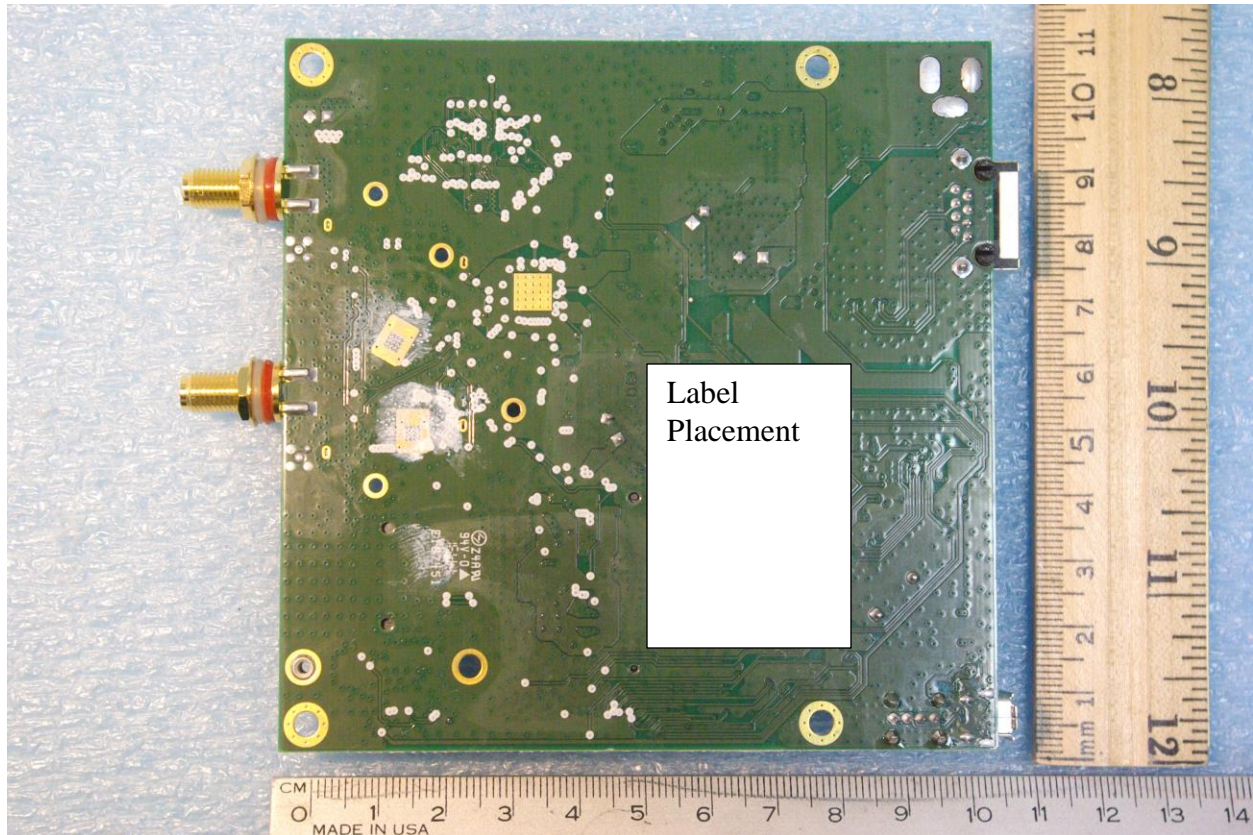

Label and Placement

RB912UAG-5HPnD
FCC ID: TV7RB912G-5HPNDM
IC:7442A-912G5HPNDM
Model:RB912UAG-5HPnD-US