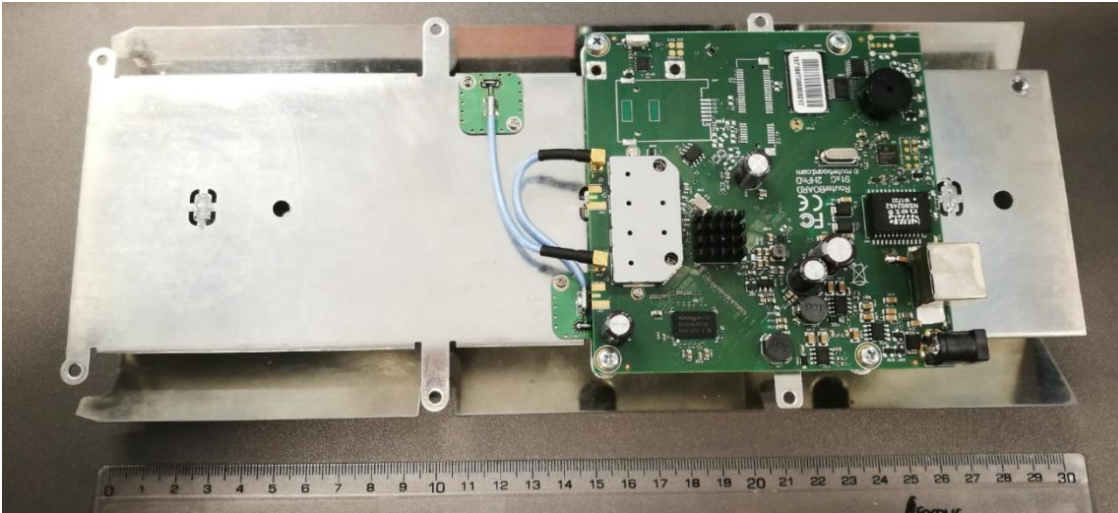

Rogers Labs, Inc.
4405 W. 259th Terrace
Louisburg, KS 66053
Phone/Fax: (913) 837-3214
Revision 1

Mikrotiks SIA
Model: RB911G-2HPnD-12S
Test #: 180509
Test to: 47CFR 15.247, RSS-247
File: RB911G2HPND12S ExtPho

S/N: 84AD08CAE425, 84AD08300865
FCC ID: TV7RB911G2HPND
IC: 7442A-911G2HPND
Date: jūnijs 21, 2018
Page 3 of 7