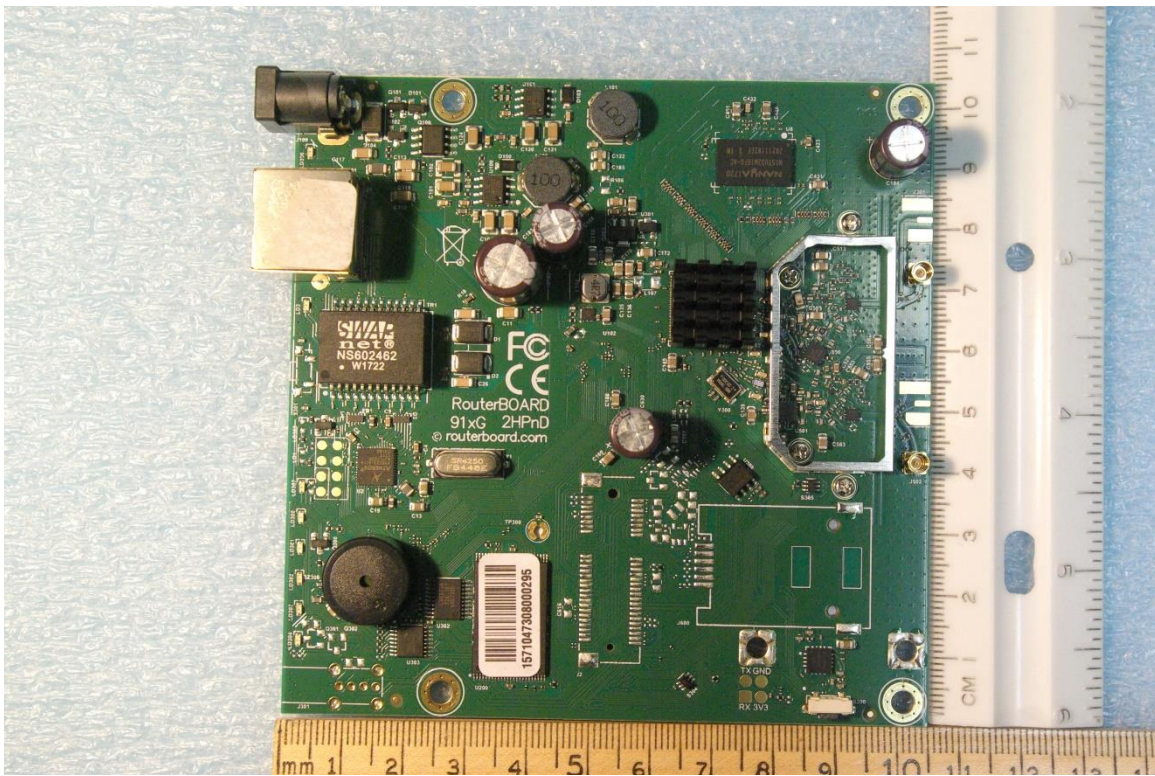

Rogers Labs, Inc.	Mikrotiks SIA	S/N: 84AD08CAE425, 84AD08300865
4405 W. 259th Terrace	Model: RB911G-2HPnD-12S	FCC ID: TV7RB911G2HPND
Louisburg, KS 66053	Test #: 180509	IC: 7442A-911G2HPND
Phone/Fax: (913) 837-3214	Test to: 47CFR 15.247, RSS-247	Date: jūnijs 21, 2018
Revision 1	File: RB911G2HPND12S ExtPho	Page 1 of 7

Rogers Labs, Inc.  
4405 W. 259th Terrace  
Louisburg, KS 66053  
Phone/Fax: (913) 837-3214  
Revision 1

Mikrotiks SIA  
Model: RB911G-2HPnD-12S  
Test #: 180509  
Test to: 47CFR 15.247, RSS-247  
File: RB911G2HPND12S ExtPho

Mikrotiks SIA  
Model: RB911G-2HPnD-12S  
Test #: 180509  
Test to: 47CFR 15.247, RSS-247  
File: RB911G2HPND12S ExtPho

S/N: 84AD08CAE425, 84AD08300865  
FCC ID: TV7RB911G2HPND  
IC: 7442A-911G2HPND  
Date: jūnijs 21, 2018  
Page 3 of 7