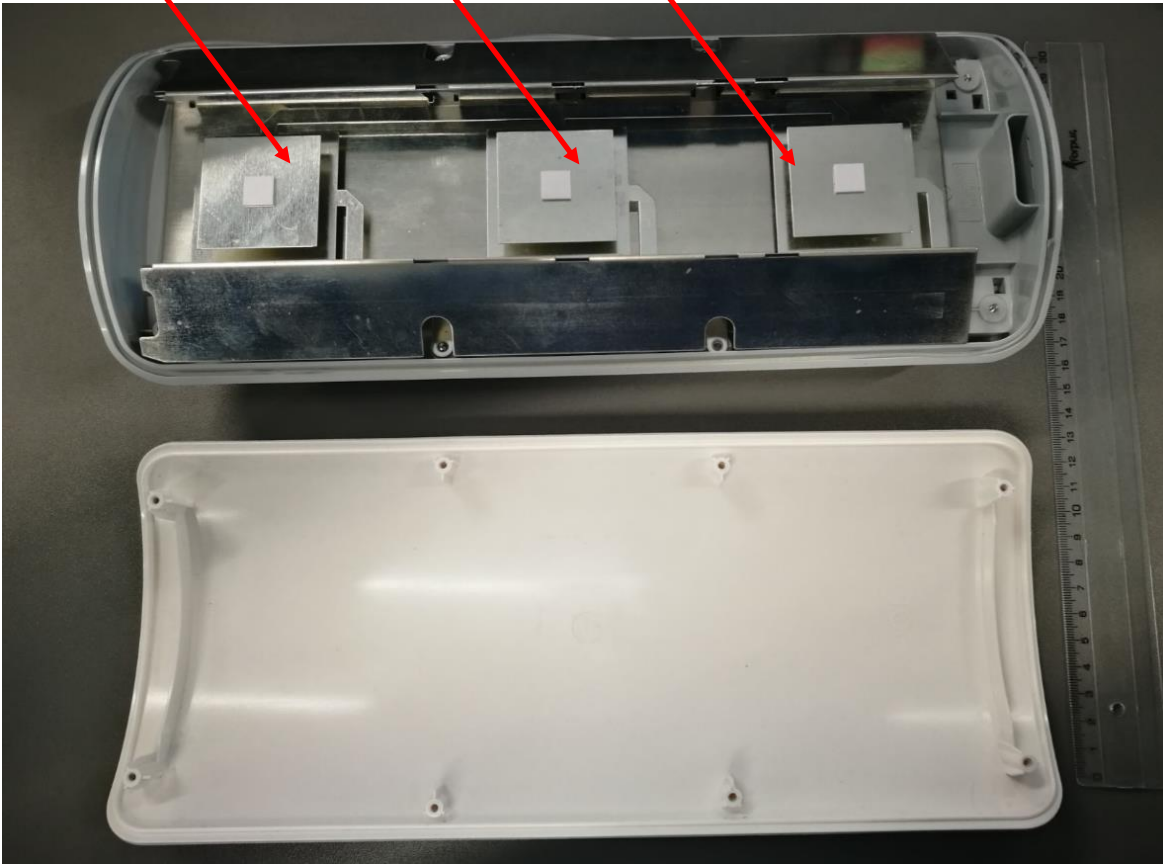

Antenna

Rogers Labs, Inc.
4405 W. 259th Terrace
Louisburg, KS 66053
Phone/Fax: (913) 837-3214
Revision 1

Mikrotiks SIA   S/N: 84AD08CAE425, 84AD08300865
Model: RB911G-2HPnD-12S
Test #: 180509
Test to: 47CFR 15.247, RSS-247
File: RB911G2HPND12S ExtPho

FCC ID: TV7RB911G2HPND
IC: 7442A-911G2HPND
Date: jūnijs 21, 2018
Page 4 of 7