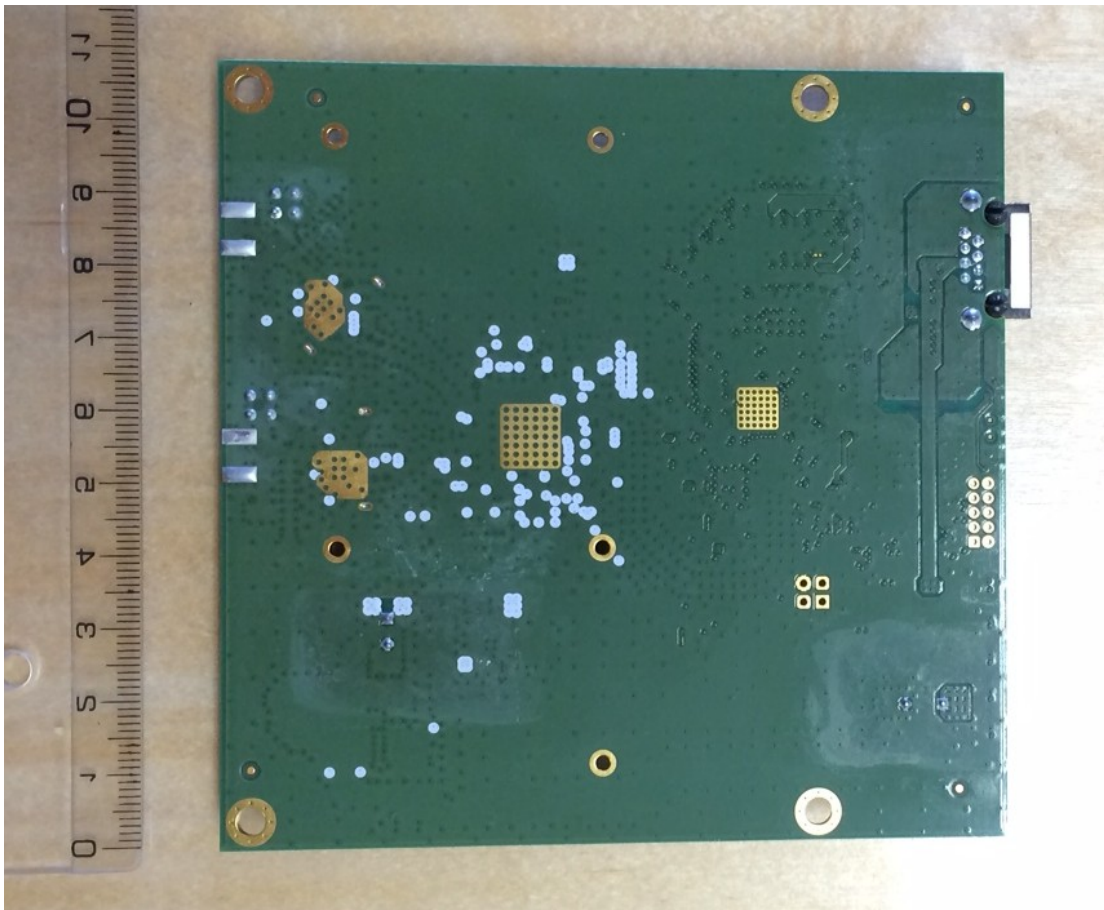

Internal Photos of EUT

RC PASS

RouterBOARD 911 5HacD

routerboard.com

1149140830004

FC CE

NS801880  
Net  
W1510

24MVA  
94V-0  
1534