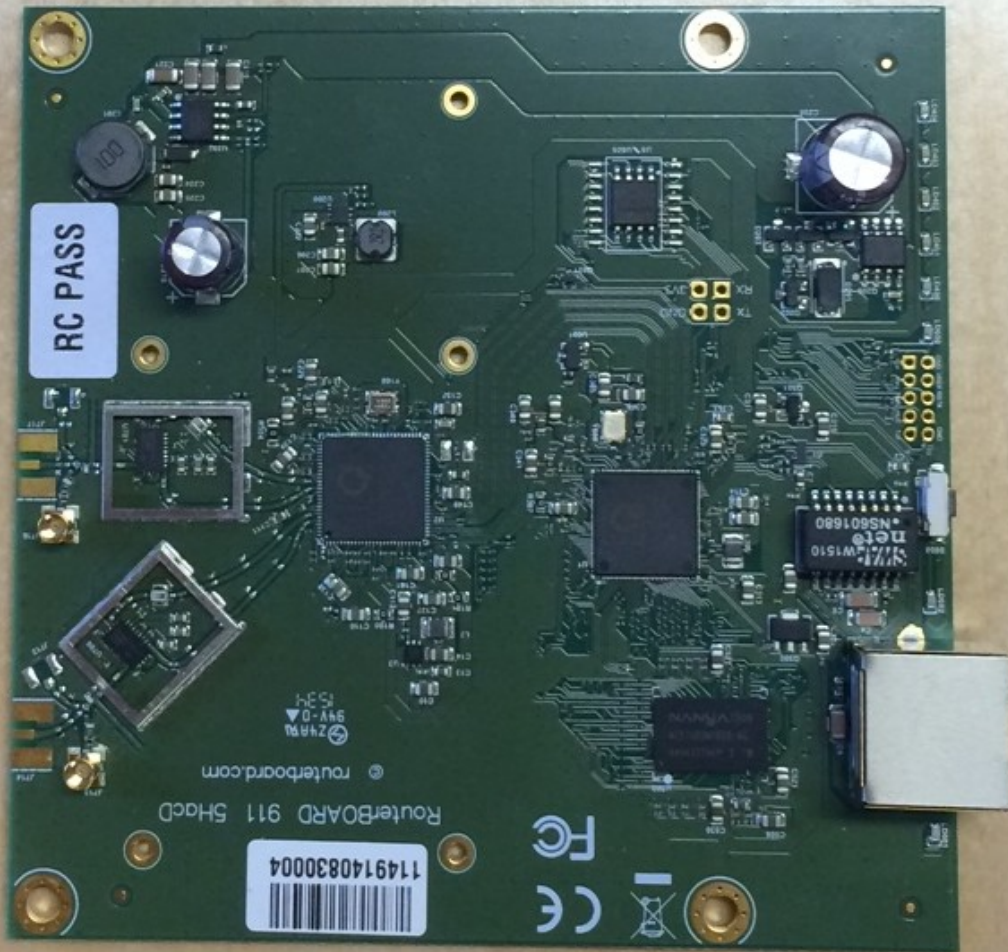

Internal Photos of EUT

RC PASS

RouterBOARD 911 5HacD

routerboard.com

1149140830004

FC CE

NS801880  
Net  
W1510

24MVA  
94V-0  
1534