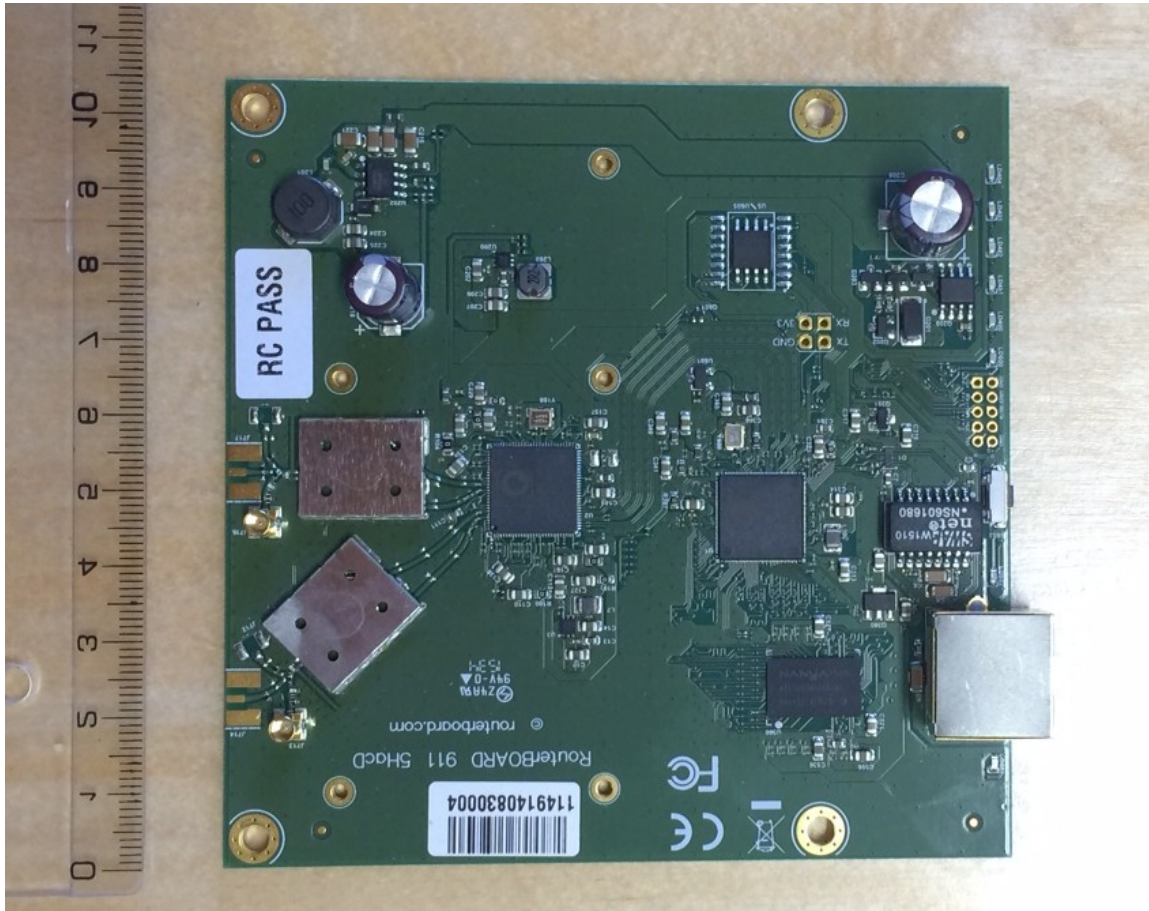

Internal Photos of EUT

RC PASS

RouterBOARD 911 5HacD

routerboard.com

1149140830004

FC CE

NS801880  
Net  
W1510

24MVA  
94V-0  
1534