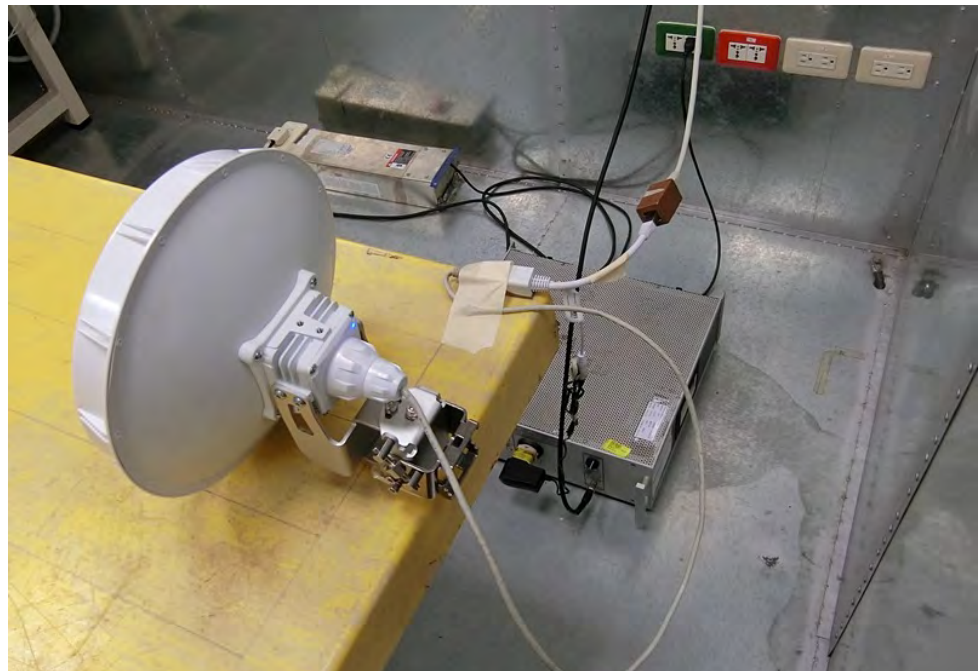

Appendix A. Test Photos

1. Photographs of AC Power Conducted Emissions Test Configuration

FRONT VIEW

REAR VIEW

2. Photographs of Transmitter Spurious Emissions Test Configuration

Test Configuration: Below 1GHz

FRONT VIEW

REAR VIEW

Test Configuration: 1GHz~40GHz

FRONT VIEW

REAR VIEW

Test Configuration: Above 40GHz

FRONT VIEW

—THE END—