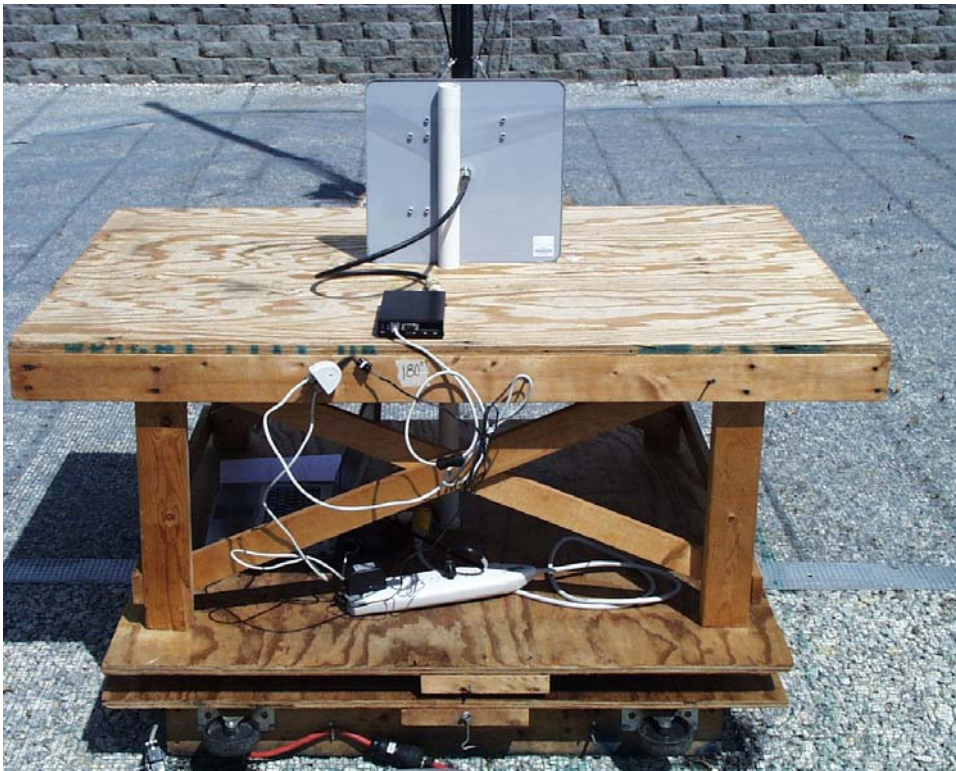

Model: PA58-24

OGERS LABS, INC.
4405 West 259th Terrace
Louisburg, KS 66053
Phone/Fax: (913) 837-3214

Mikrotiks Sia
MODEL: R52
Test #: 070904
Test to: FCC Part 15.247

FCC ID: TV7R52
SN: E1
Page 7 of 10
TV7R52 TSUP 10/4/2007