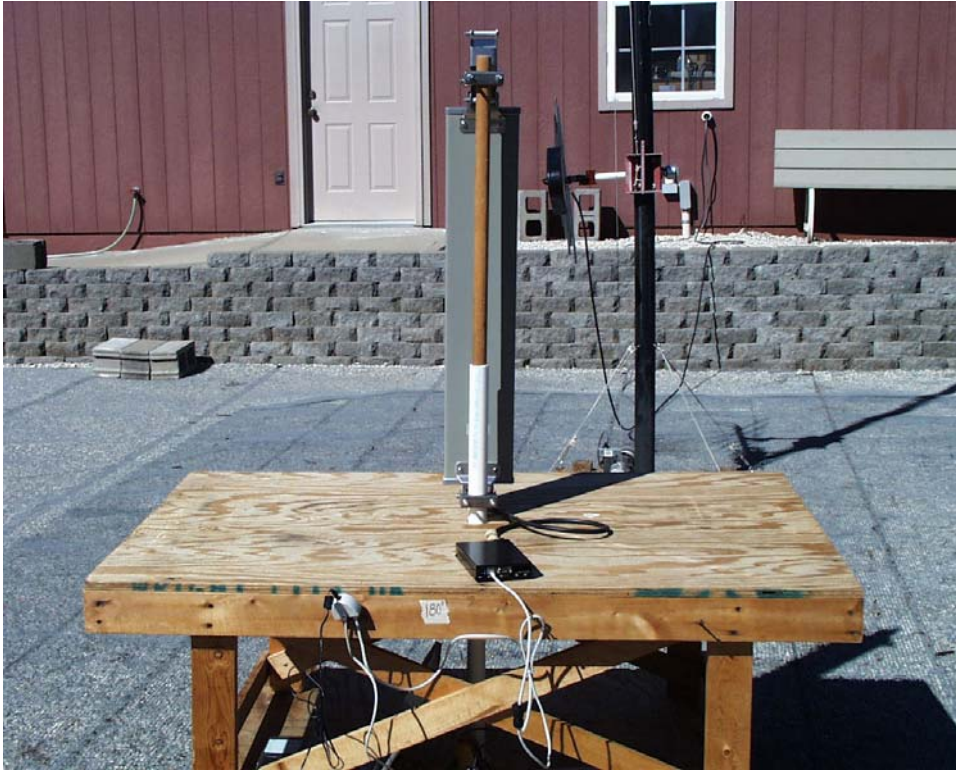

model: SA24-90-17-WB

OGERS LABS, INC.
4405 West 259th Terrace
Louisburg, KS 66053
Phone/Fax: (913) 837-3214

Mikrotikls Sia
MODEL: R52
Test #: 070904
Test to: FCC Part 15.247

FCC ID: TV7R52
SN: E1
Page 4 of 10
TV7R52 TSUP 10/4/2007