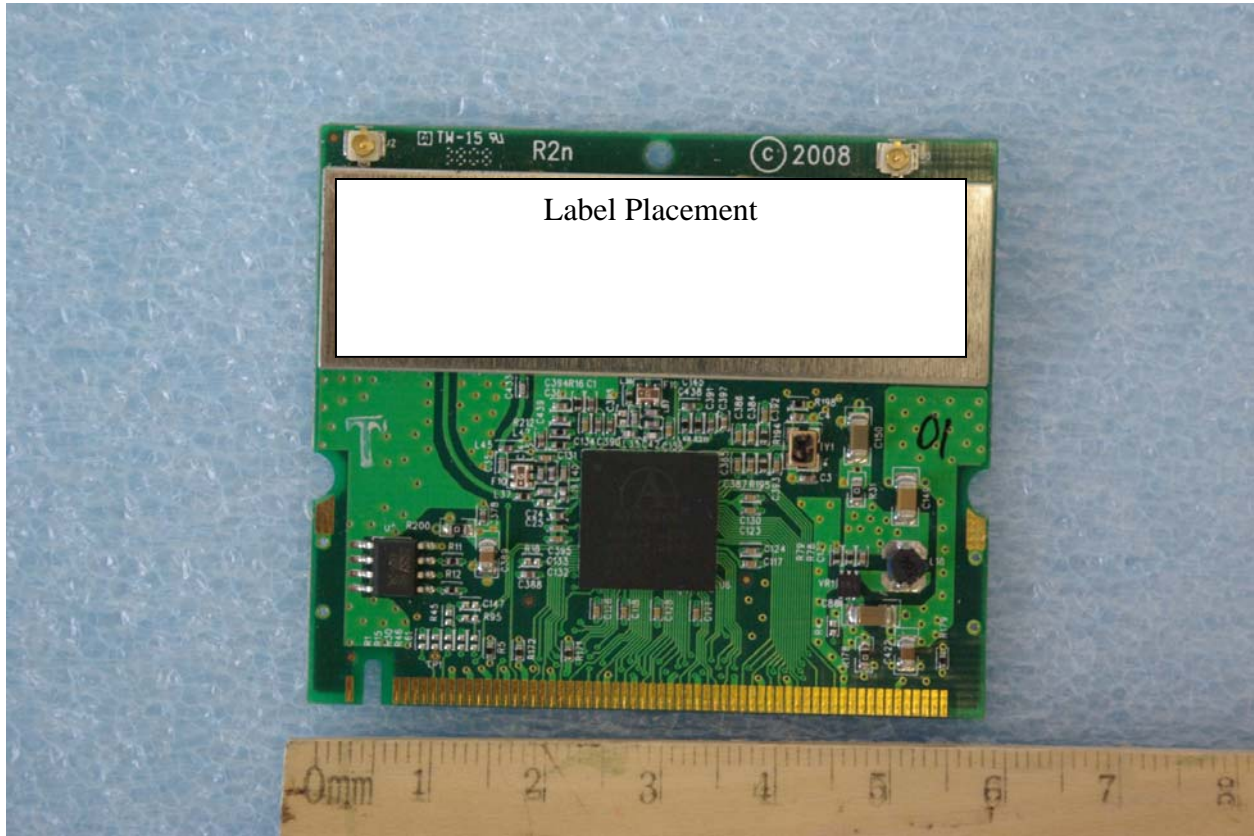

ID Placement on Exterior of enclosure

Label Placement on Module

 RouterBOARD R2n	  
 MAC: 000C42051A11	FCC ID: TV7R2N Tested to comply with FCC standards for home or office use