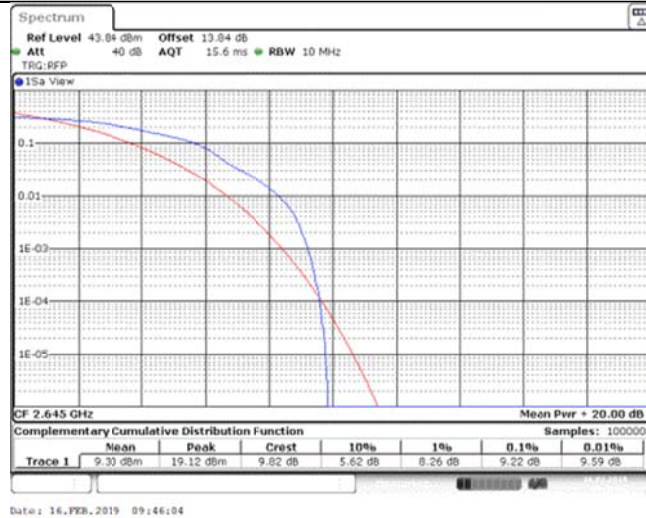

Band41_20MHz_16QAM_41140_1RB#0

Date: 16.FEB.2019 09:46:04