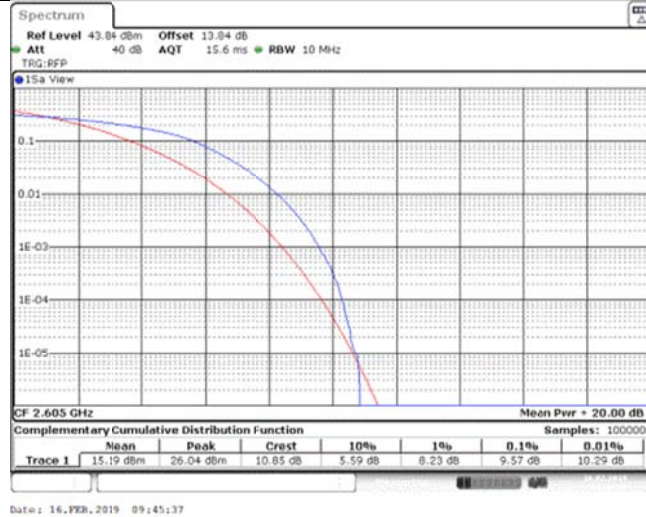

Band41_20MHz_16QAM_40740_100RB#0

Date: 16.FEB.2019 09:45:37