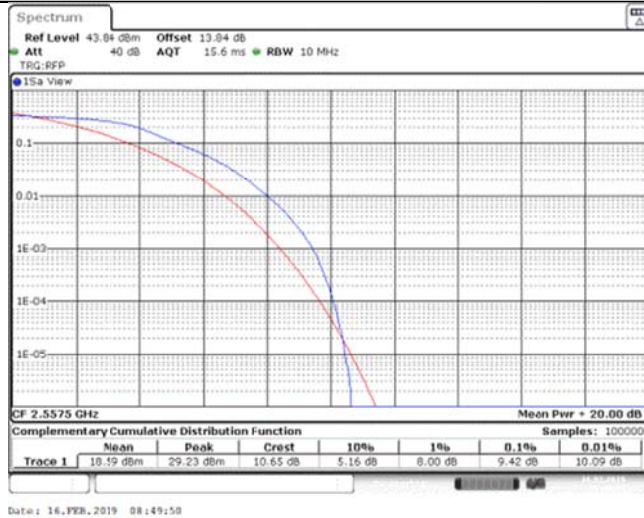

Band41_5MHz_QPSK_40265_25RB#0