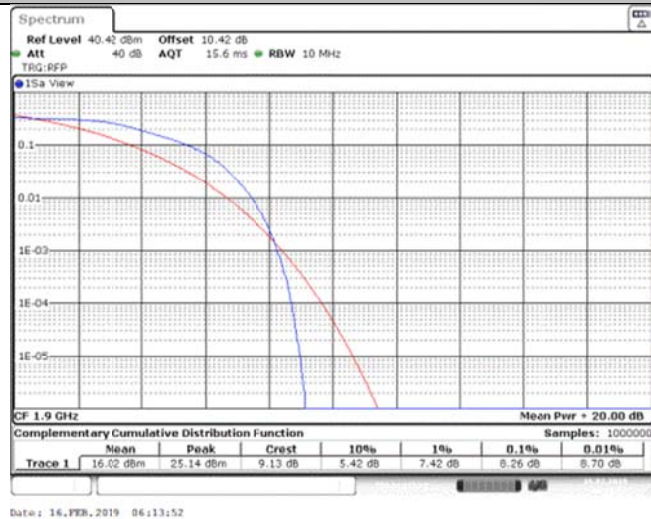

Band39_15MHz_16QAM_38475_75RB#0

Band39_20MHz_QPSK_38350_1RB#0

Band39_20MHz_QPSK_38350_100RB#0

Band39_20MHz_QPSK_38400_1RB#0

Band39_20MHz_QPSK_38400_100RB#0

Band39_20MHz_QPSK_38450_1RB#0

Band39_20MHz_QPSK_38450_100RB#0