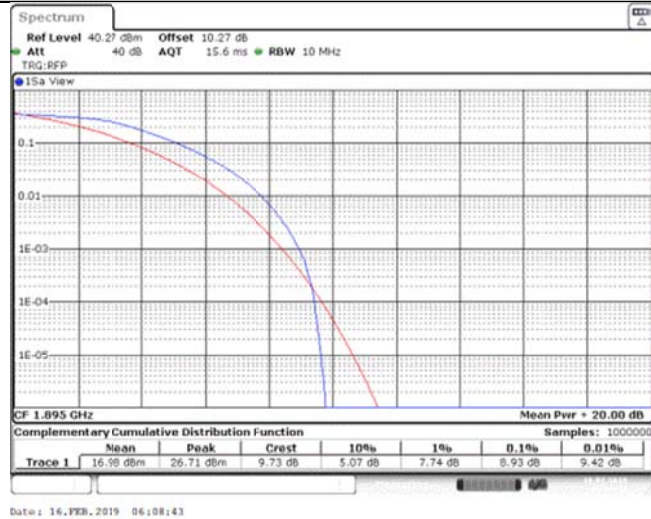

Band39_10MHz_16QAM_38400_50RB#0

Band39_10MHz_16QAM_38500_1RB#0

Band39_10MHz_16QAM_38500_50RB#0

Band39_15MHz_QPSK_38325_1RB#0

Band39_15MHz_QPSK_38325_75RB#0

Band39_15MHz_QPSK_38400_1RB#0

Band39_15MHz_QPSK_38400_75RB#0