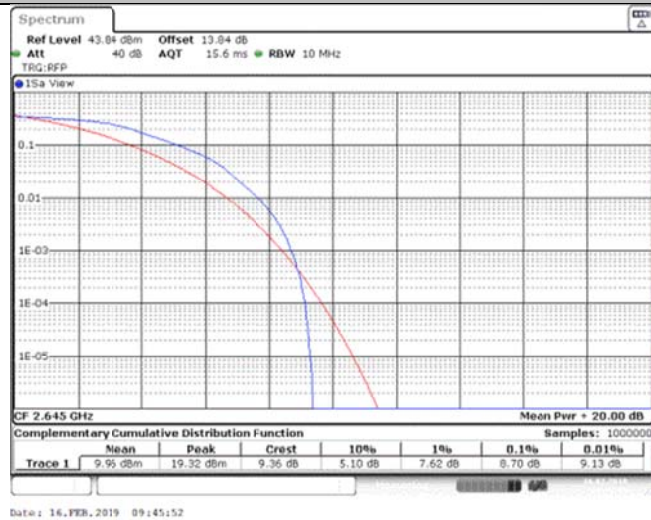

Band41_20MHz_QPSK_41140_1RB#0