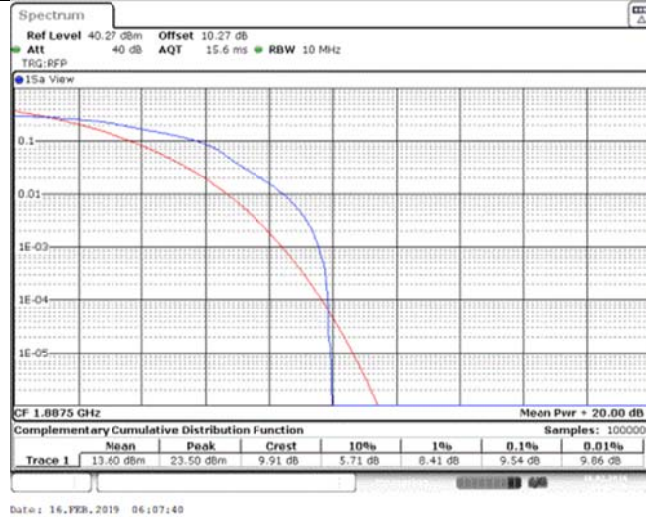

Band39_15MHz_16QAM_38325_1RB#0