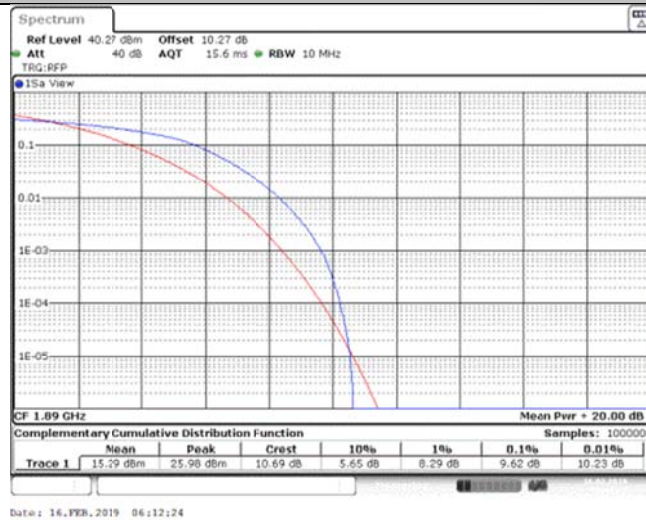

Band39_20MHz_16QAM_38350_100RB#0