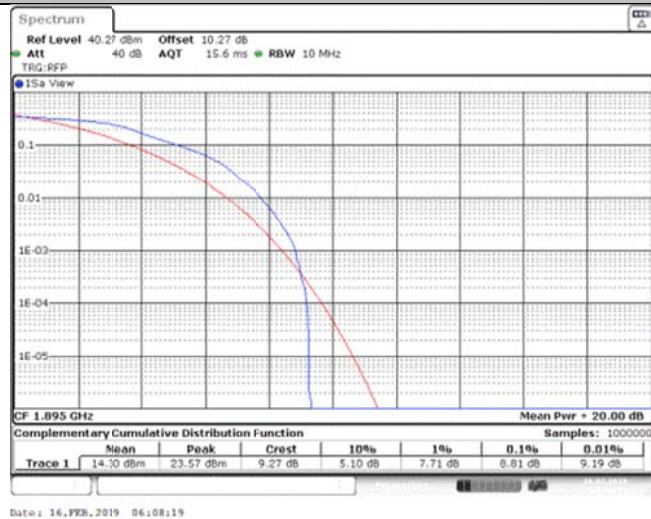

Band39_10MHz_16QAM_38400_50RB#0

Band39_10MHz_16QAM_38500_1RB#0

Band39_10MHz_16QAM_38500_50RB#0

Band39_15MHz_QPSK_38325_1RB#0

Band39_15MHz_QPSK_38325_75RB#0

Band39_15MHz_QPSK_38400_1RB#0

Band39_15MHz_QPSK_38400_75RB#0