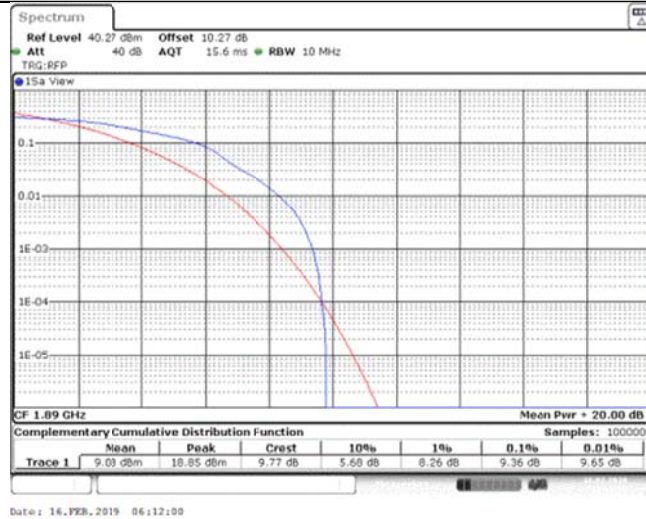

Band39_20MHz_16QAM_38350_1RB#0