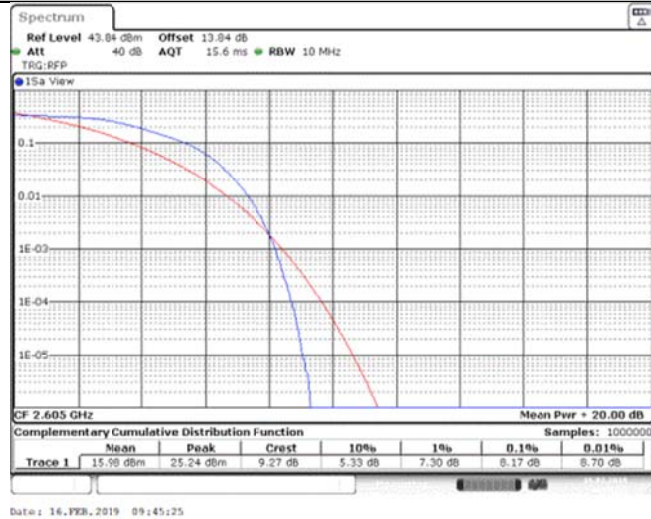

Band41_20MHz_QPSK_40740_100RB#0