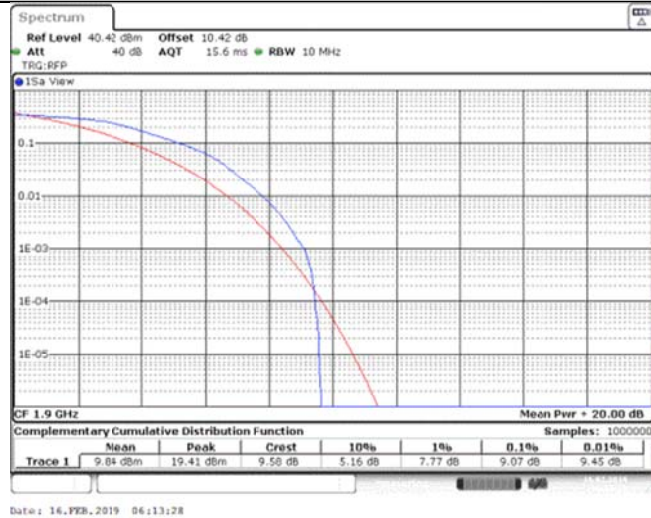

Band39_15MHz_16QAM_38475_75RB#0

Band39_20MHz_QPSK_38350_1RB#0

Band39_20MHz_QPSK_38350_100RB#0

Band39_20MHz_QPSK_38400_1RB#0

Band39_20MHz_QPSK_38400_100RB#0

Band39_20MHz_QPSK_38450_1RB#0

Band39_20MHz_QPSK_38450_100RB#0