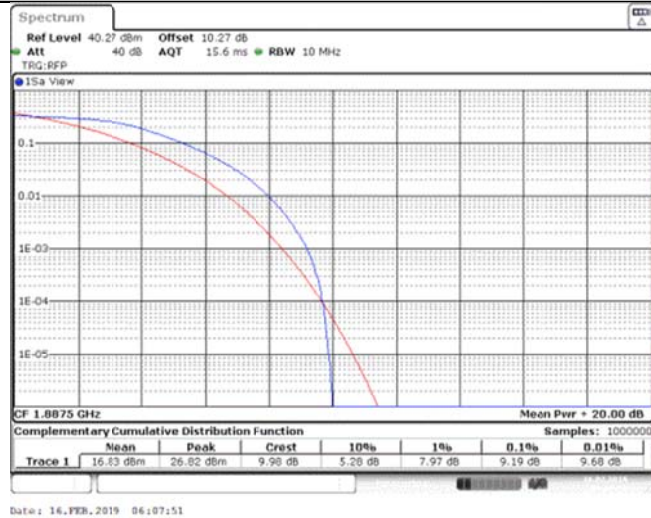

Band39_10MHz_16QAM_38400_50RB#0

Band39_10MHz_16QAM_38500_1RB#0

Band39_10MHz_16QAM_38500_50RB#0

Band39_15MHz_QPSK_38325_1RB#0

Band39_15MHz_QPSK_38325_75RB#0

Band39_15MHz_QPSK_38400_1RB#0

Band39_15MHz_QPSK_38400_75RB#0