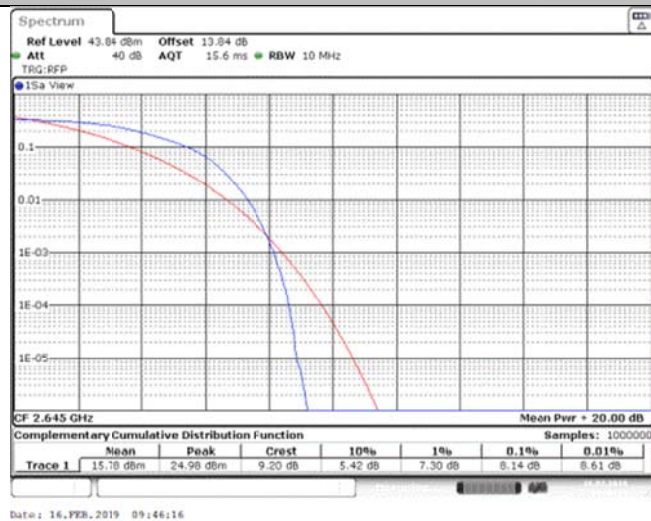

Band41_20MHz_QPSK_41140_100RB#0