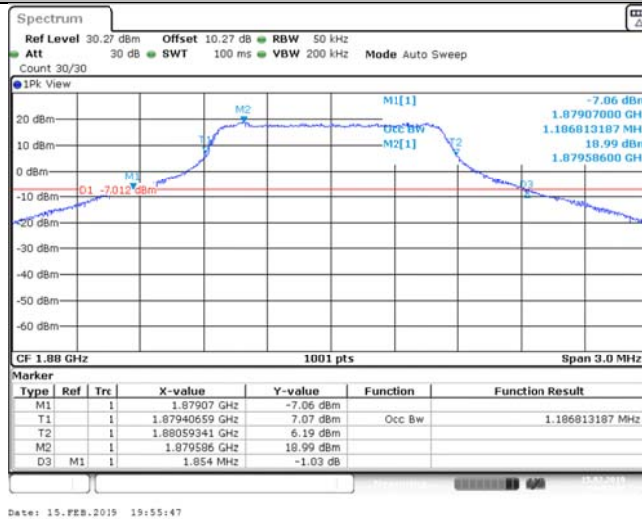

Band2_1.4MHz_QPSK_18900_6RB#0

Band2_1.4MHz_QPSK_19193_6RB#0