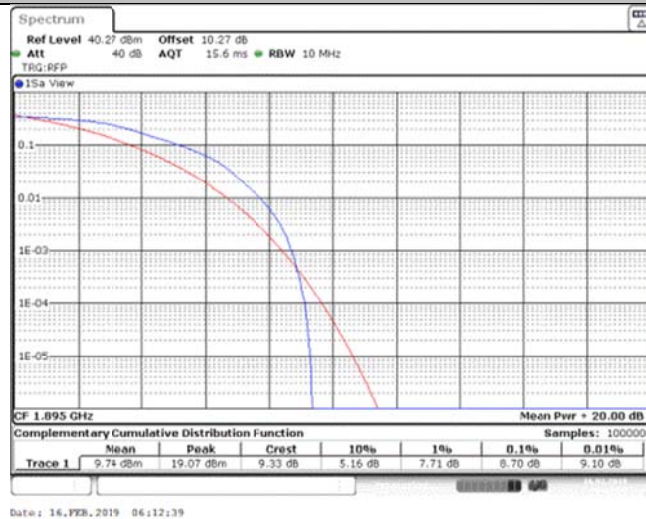

Band39_15MHz_16QAM_38475_75RB#0

Band39_20MHz_QPSK_38350_1RB#0

Band39_20MHz_QPSK_38350_100RB#0

Band39_20MHz_QPSK_38400_1RB#0

Band39_20MHz_QPSK_38400_100RB#0

Band39_20MHz_QPSK_38450_1RB#0

Band39_20MHz_QPSK_38450_100RB#0