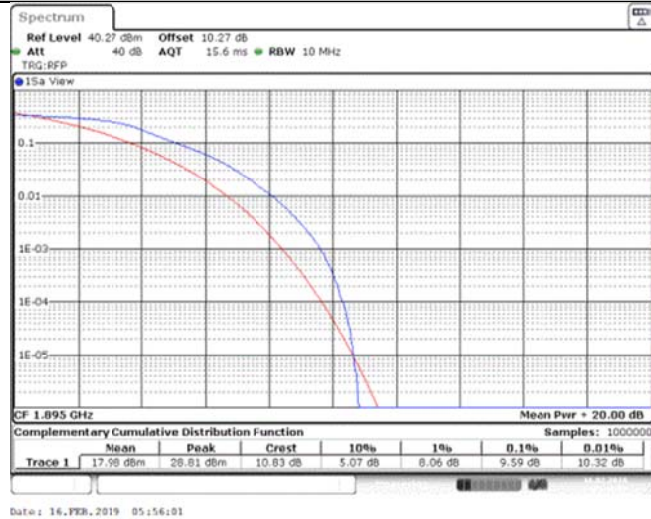

Band39_5MHz_QPSK_38275_1RB#0

Band39_5MHz_QPSK_38275_25RB#0

Band39_5MHz_QPSK_38400_1RB#0

Band39_5MHz_QPSK_38400_25RB#0

Band39_5MHz_QPSK_38525_1RB#0

Band39_5MHz_QPSK_38525_25RB#0

Band39_5MHz_16QAM_38275_1RB#0