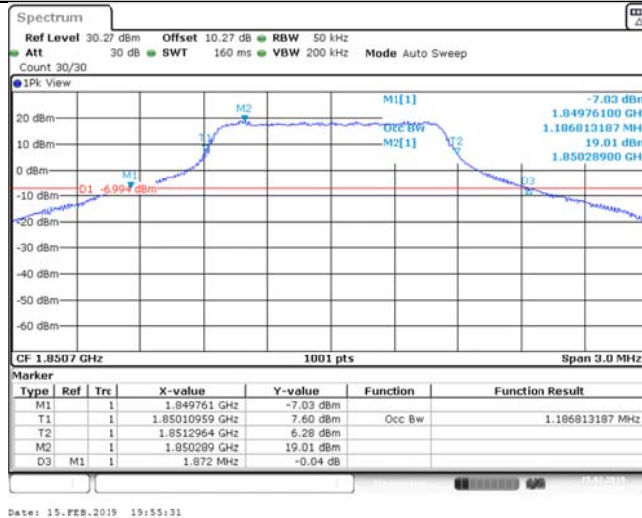

Test Graphs

Band2_1.4MHz_QPSK_18607_6RB#0