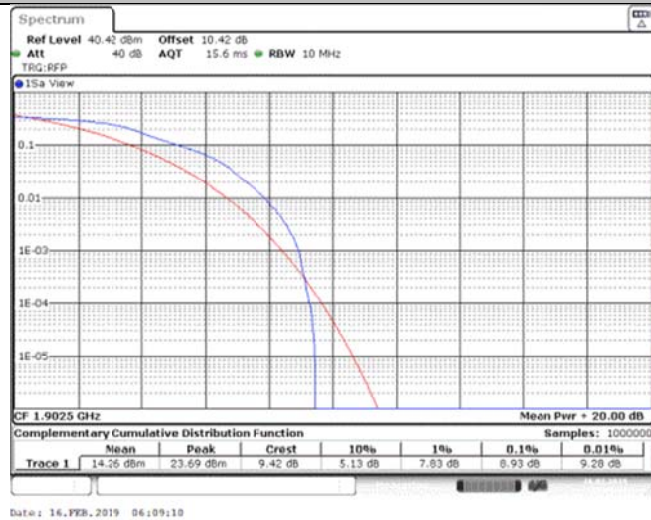

Band39_15MHz_QPSK_38475_1RB#0