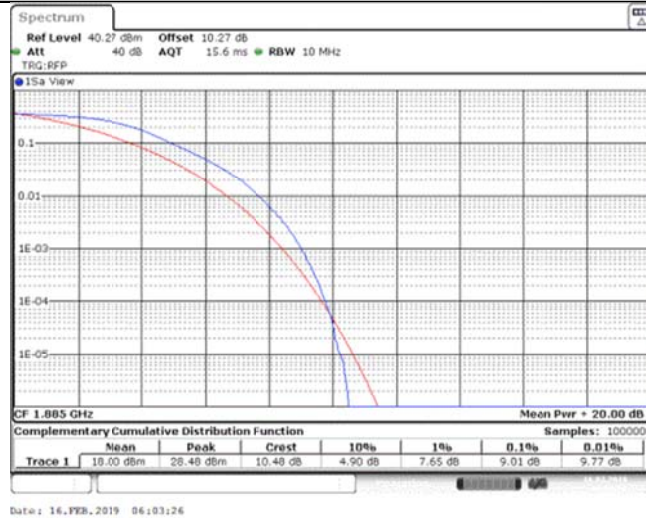

Band39_5MHz_16QAM_38275_25RB#0

Band39_5MHz_16QAM_38400_1RB#0

Band39_5MHz_16QAM_38400_25RB#0

Band39_5MHz_16QAM_38525_1RB#0

Band39_5MHz_16QAM_38525_25RB#0

Band39_10MHz_QPSK_38300_1RB#0

Band39_10MHz_QPSK_38300_50RB#0