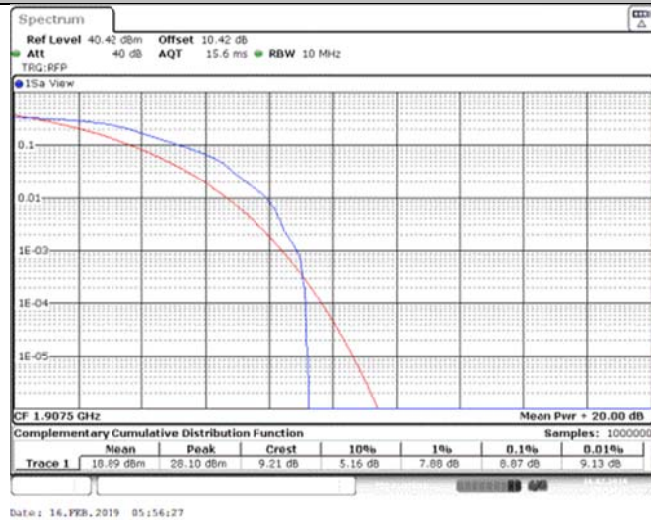

Band39_5MHz_QPSK_38275_1RB#0

Band39_5MHz_QPSK_38275_25RB#0

Band39_5MHz_QPSK_38400_1RB#0

Band39_5MHz_QPSK_38400_25RB#0

Band39_5MHz_QPSK_38525_1RB#0

Band39_5MHz_QPSK_38525_25RB#0

Band39_5MHz_16QAM_38275_1RB#0