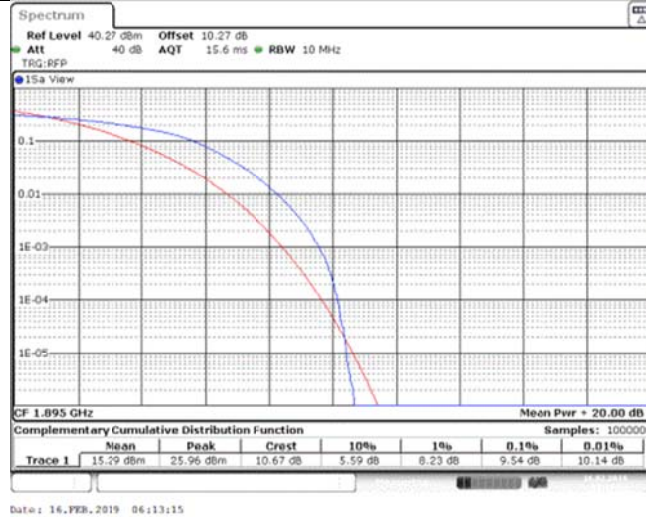

Band39_20MHz_16QAM_38350_1RB#0

Band39_20MHz_16QAM_38350_100RB#0

Band39_20MHz_16QAM_38400_1RB#0

Band39_20MHz_16QAM_38400_100RB#0

Band39_20MHz_16QAM_38450_1RB#0

Band39_20MHz_16QAM_38450_100RB#0

Band41_5MHz_QPSK_40265_1RB#0