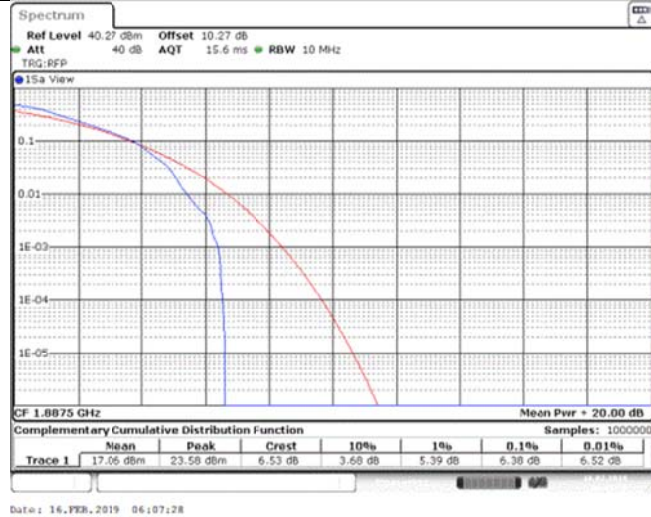

Band39_10MHz_16QAM_38400_50RB#0

Band39_10MHz_16QAM_38500_1RB#0

Band39_10MHz_16QAM_38500_50RB#0

Band39_15MHz_QPSK_38325_1RB#0

Band39_15MHz_QPSK_38325_75RB#0

Band39_15MHz_QPSK_38400_1RB#0

Band39_15MHz_QPSK_38400_75RB#0