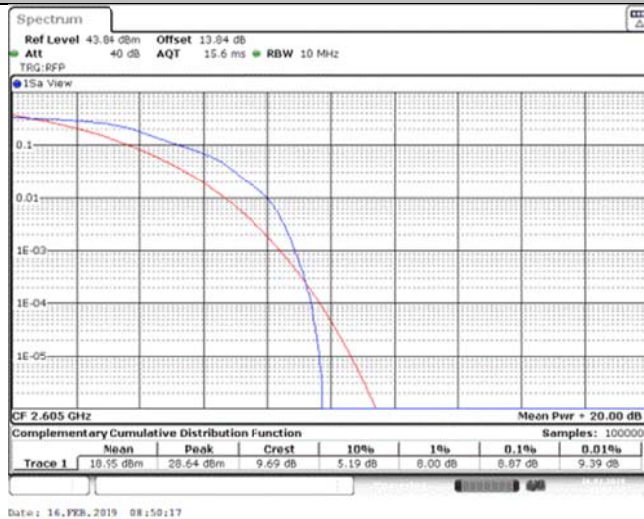

Band41_5MHz_QPSK_40740_1RB#0