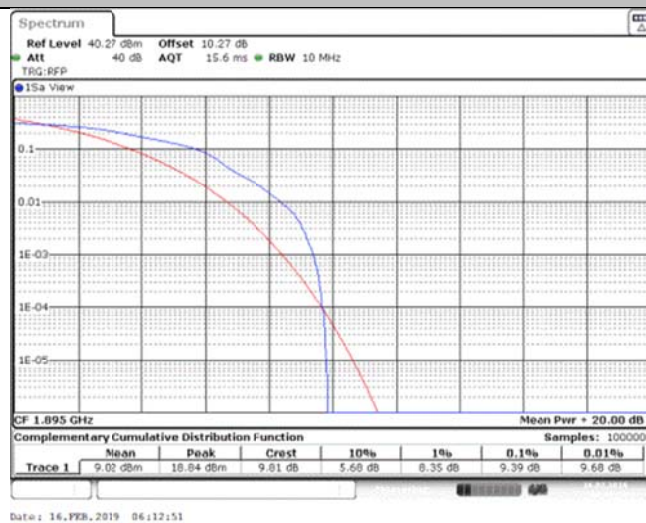

Band39_20MHz_16QAM_38400_1RB#0