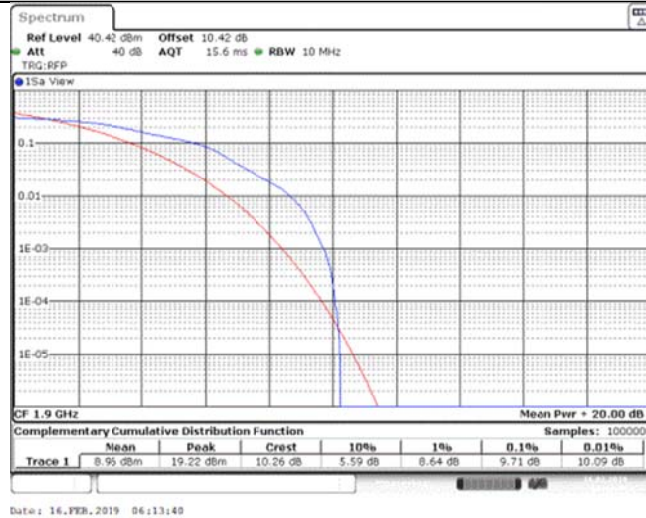

Band39_20MHz_16QAM_38350_1RB#0

Band39_20MHz_16QAM_38350_100RB#0

Band39_20MHz_16QAM_38400_1RB#0

Band39_20MHz_16QAM_38400_100RB#0

Band39_20MHz_16QAM_38450_1RB#0

Band39_20MHz_16QAM_38450_100RB#0

Band41_5MHz_QPSK_40265_1RB#0