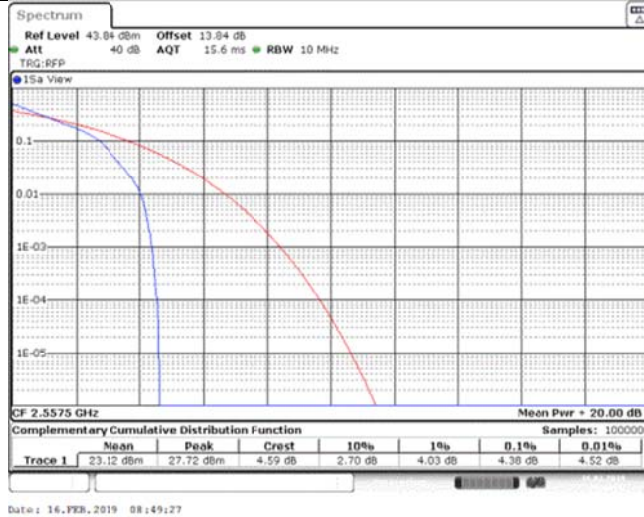

Band39_20MHz_16QAM_38350_1RB#0

Band39_20MHz_16QAM_38350_100RB#0

Band39_20MHz_16QAM_38400_1RB#0

Band39_20MHz_16QAM_38400_100RB#0

Band39_20MHz_16QAM_38450_1RB#0

Band39_20MHz_16QAM_38450_100RB#0

Band41_5MHz_QPSK_40265_1RB#0