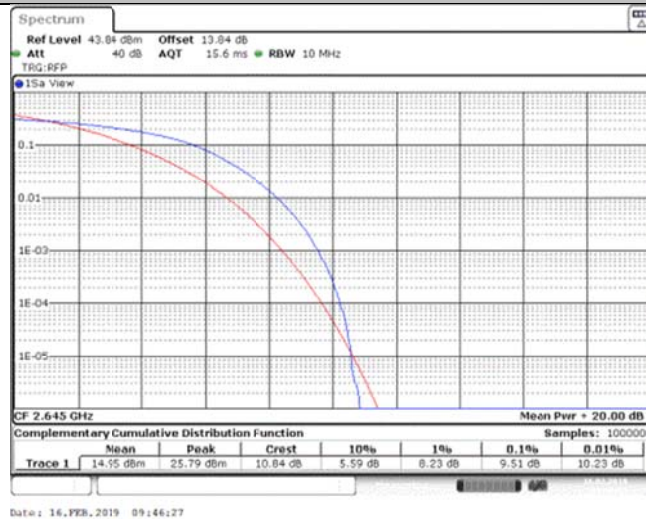

Date: 16.FEB.2019 09:46:27

26dB Bandwidth and Occupied Bandwidth
Test Result

Band	Bandwidth	Modulation	Channel	RB Configuration	Occupied Bandwidth (MHz)	26dB Bandwidth (MHz)	Verdict
Band2	1.4MHz	QPSK	18607	6RB#0	1.187	1.872	PASS
Band2	1.4MHz	QPSK	18900	6RB#0	1.187	1.854	PASS
Band2	1.4MHz	QPSK	19193	6RB#0	1.187	1.875	PASS
Band2	1.4MHz	16QAM	18607	6RB#0	1.25	1.824	PASS
Band2	1.4MHz	16QAM	18900	6RB#0	1.235	1.824	PASS
Band2	1.4MHz	16QAM	19193	6RB#0	1.25	1.842	PASS
Band2	3MHz	QPSK	18615	15RB#0	2.735	3.340	PASS
Band2	3MHz	QPSK	18900	15RB#0	2.745	3.360	PASS
Band2	3MHz	QPSK	19185	15RB#0	2.735	3.380	PASS
Band2	3MHz	16QAM	18615	15RB#0	2.755	3.610	PASS
Band2	3MHz	16QAM	18900	15RB#0	2.745	3.580	PASS
Band2	3MHz	16QAM	19185	15RB#0	2.745	3.630	PASS
Band2	5MHz	QPSK	18625	25RB#0	4.555	5.600	PASS
Band2	5MHz	QPSK	18900	25RB#0	4.555	5.580	PASS
Band2	5MHz	QPSK	19175	25RB#0	4.555	5.580	PASS
Band2	5MHz	16QAM	18625	25RB#0	4.535	5.570	PASS
Band2	5MHz	16QAM	18900	25RB#0	4.545	5.540	PASS
Band2	5MHz	16QAM	19175	25RB#0	4.545	5.560	PASS
Band2	10MHz	QPSK	18650	50RB#0	9.052	11.100	PASS
Band2	10MHz	QPSK	18900	50RB#0	9.085	11.167	PASS
Band2	10MHz	QPSK	19150	50RB#0	9.085	11.133	PASS
Band2	10MHz	16QAM	18650	50RB#0	9.018	11.000	PASS
Band2	10MHz	16QAM	18900	50RB#0	9.052	10.867	PASS
Band2	10MHz	16QAM	19150	50RB#0	9.018	10.867	PASS
Band2	15MHz	QPSK	18675	75RB#0	13.527	15.750	PASS
Band2	15MHz	QPSK	18900	75RB#0	13.577	15.900	PASS
Band2	15MHz	QPSK	19125	75RB#0	13.527	15.800	PASS
Band2	15MHz	16QAM	18675	75RB#0	13.527	15.800	PASS
Band2	15MHz	16QAM	18900	75RB#0	13.527	15.750	PASS
Band2	15MHz	16QAM	19125	75RB#0	13.527	15.650	PASS
Band2	20MHz	QPSK	18700	100RB#0	18.037	21.400	PASS