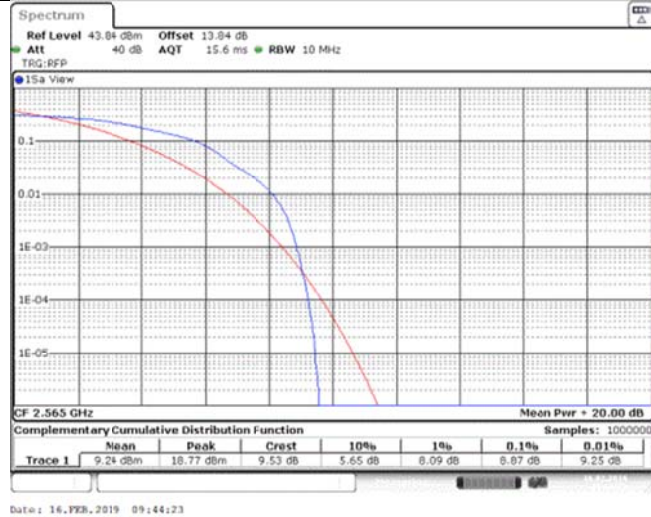

Band41_20MHz_16QAM_40340_1RB#0