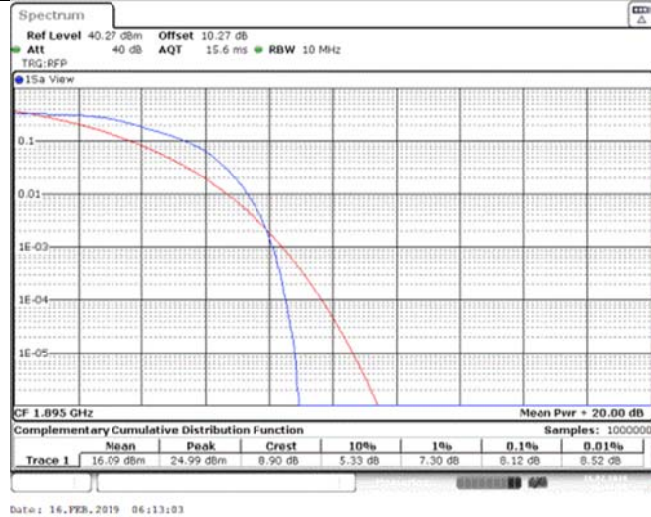

Band39_15MHz_16QAM_38475_75RB#0

Band39_20MHz_QPSK_38350_1RB#0

Band39_20MHz_QPSK_38350_100RB#0

Band39_20MHz_QPSK_38400_1RB#0

Band39_20MHz_QPSK_38400_100RB#0

Band39_20MHz_QPSK_38450_1RB#0

Band39_20MHz_QPSK_38450_100RB#0