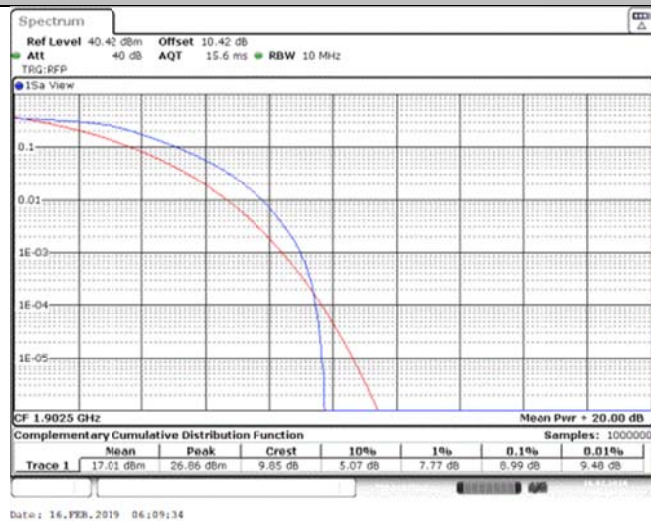

Band39_15MHz_QPSK_38475_75RB#0