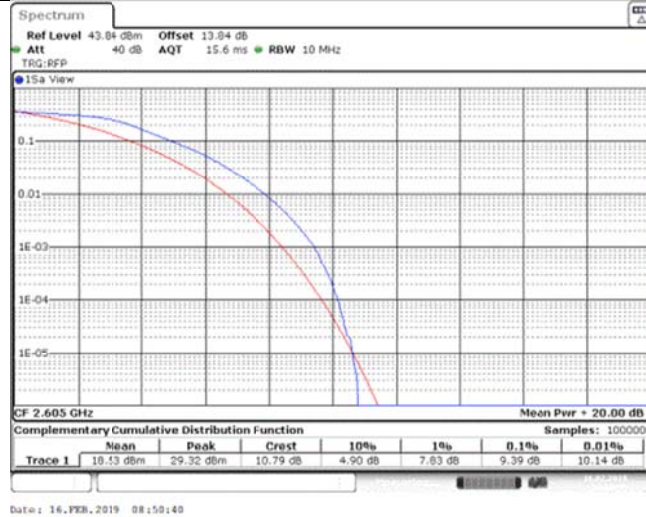

Band41_5MHz_QPSK_40740_25RB#0