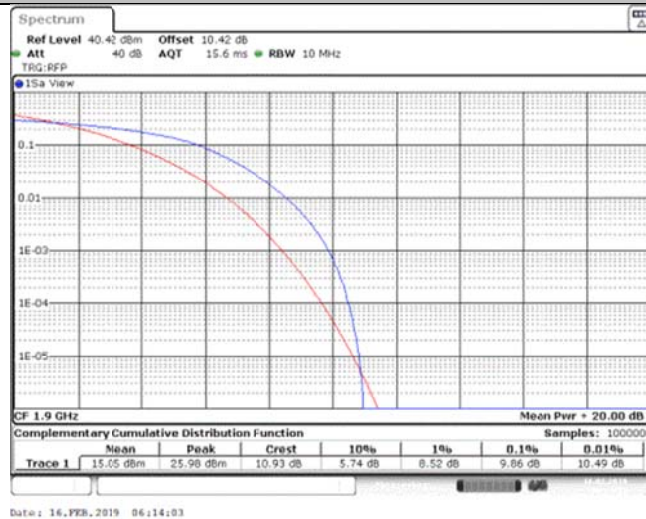

Band39_20MHz_16QAM_38350_1RB#0

Band39_20MHz_16QAM_38350_100RB#0

Band39_20MHz_16QAM_38400_1RB#0

Band39_20MHz_16QAM_38400_100RB#0

Band39_20MHz_16QAM_38450_1RB#0

Band39_20MHz_16QAM_38450_100RB#0

Band41_5MHz_QPSK_40265_1RB#0