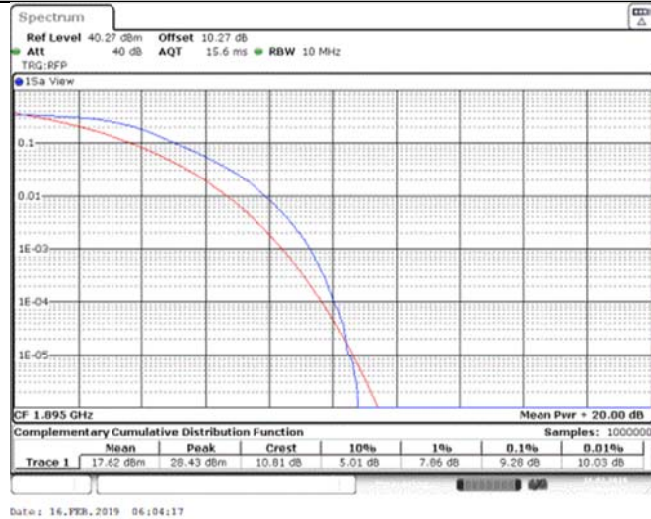

Band39_10MHz_QPSK_38400_50RB#0