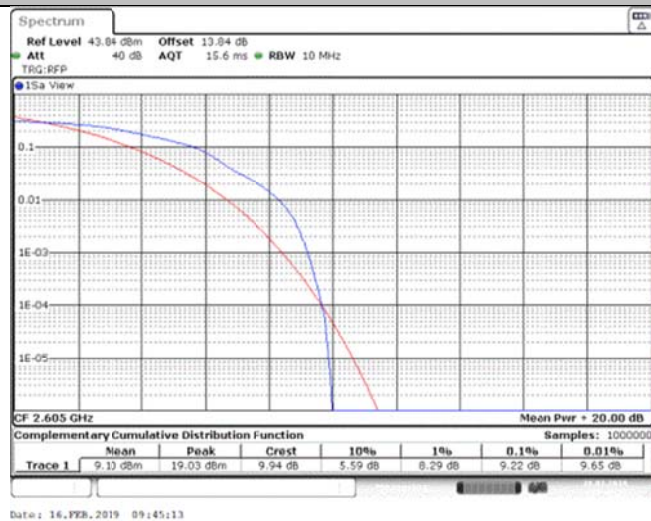

Band41_20MHz_16QAM_40740_1RB#0