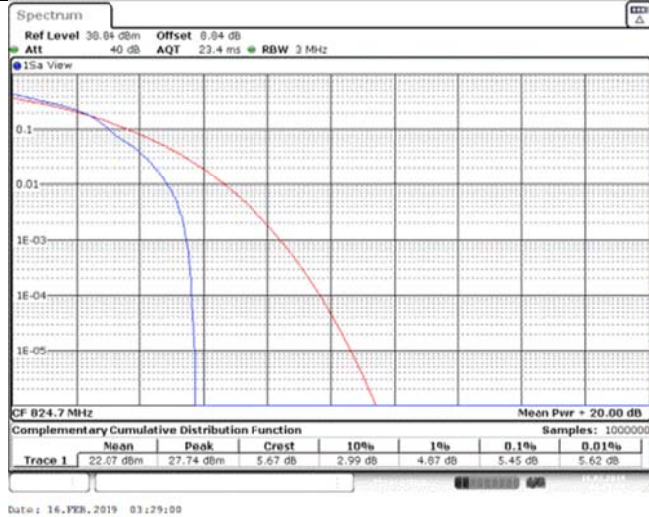

Band26\_1.4MHz\_QPSK\_26915\_6RB#0

Band26\_1.4MHz\_QPSK\_27033\_1RB#0

Band26\_1.4MHz\_QPSK\_27033\_6RB#0

Band26\_1.4MHz\_16QAM\_26797\_1RB#0

Band26\_1.4MHz\_16QAM\_26797\_6RB#0

Band26\_1.4MHz\_16QAM\_26915\_1RB#0