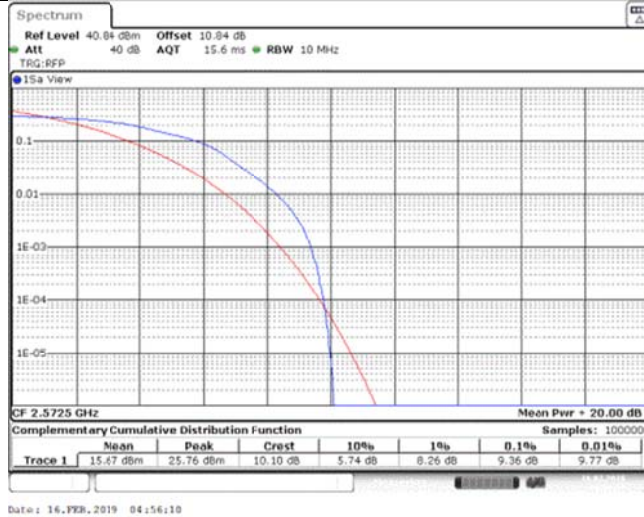

Band38_5MHz_16QAM_37775_1RB#0