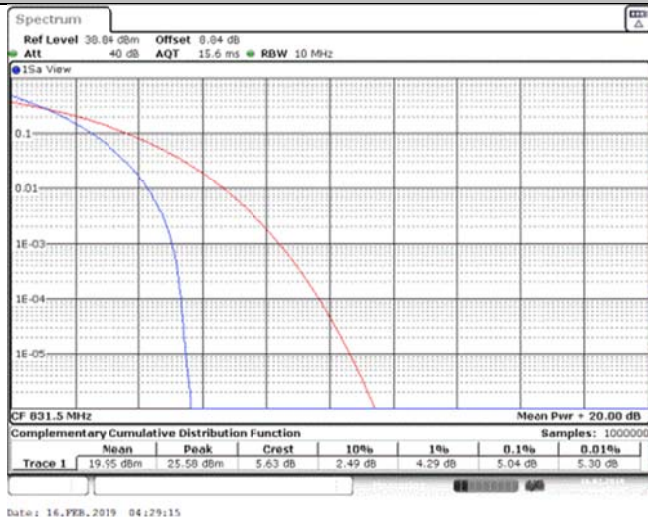

Band26_15MHz_QPSK_26865_75RB#0