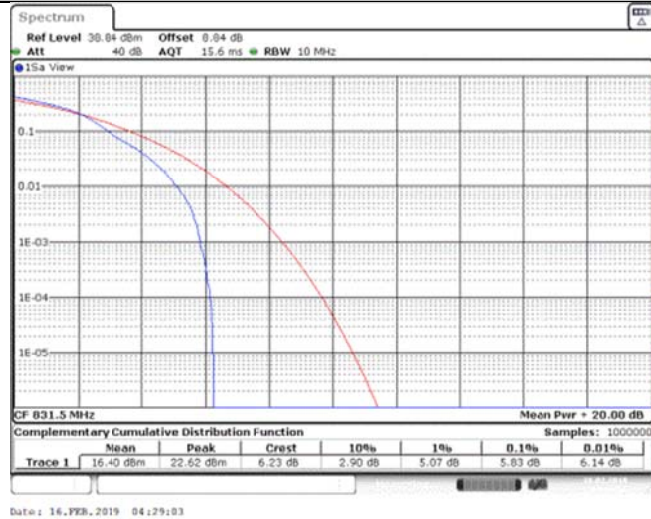

Band26_15MHz_16QAM_26865_1RB#0