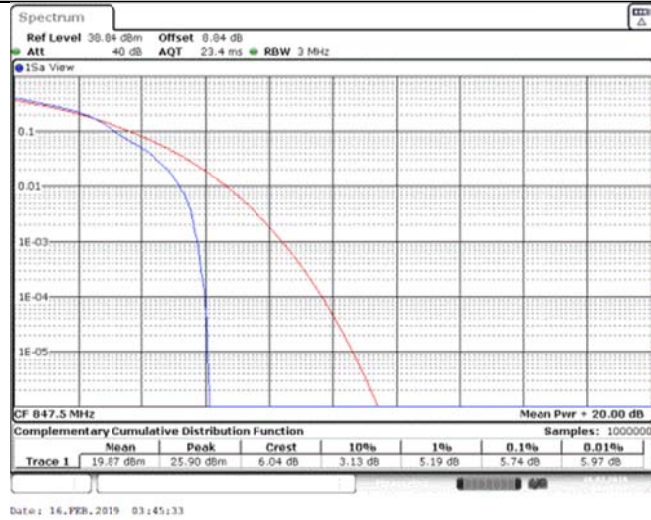

Band26_3MHz_16QAM_27025_1RB#0