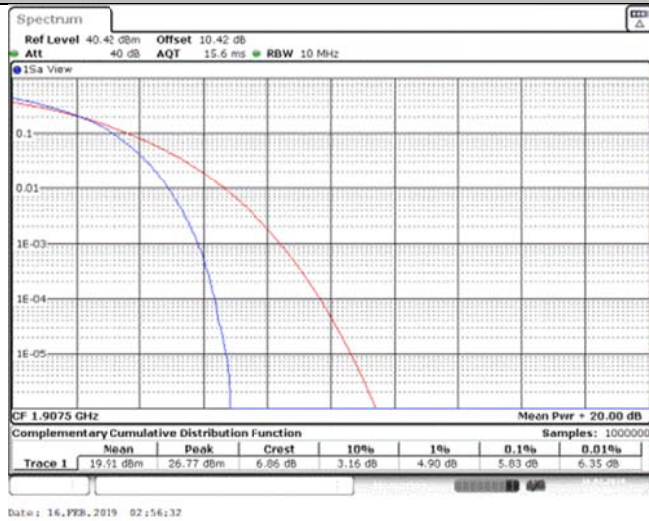

Band25\_15MHz\_16QAM\_26365\_75RB#0

Band25\_15MHz\_16QAM\_26615\_1RB#0

Band25\_15MHz\_16QAM\_26615\_75RB#0

Band25\_20MHz\_QPSK\_26140\_1RB#0

Band25\_20MHz\_QPSK\_26140\_100RB#0

Band25\_20MHz\_QPSK\_26365\_1RB#0