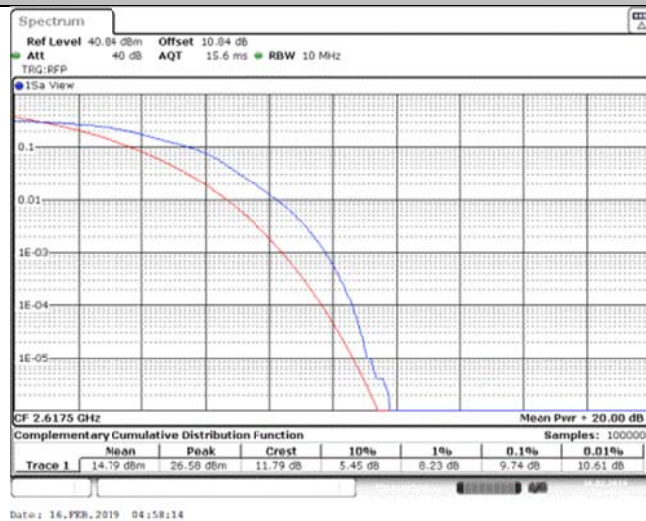

Band38\_5MHz\_16QAM\_37775\_1RB#0

Band38\_5MHz\_16QAM\_37775\_25RB#0

Band38\_5MHz\_16QAM\_38000\_1RB#0

Band38\_5MHz\_16QAM\_38000\_25RB#0

Band38\_5MHz\_16QAM\_38225\_1RB#0

Band38\_5MHz\_16QAM\_38225\_25RB#0