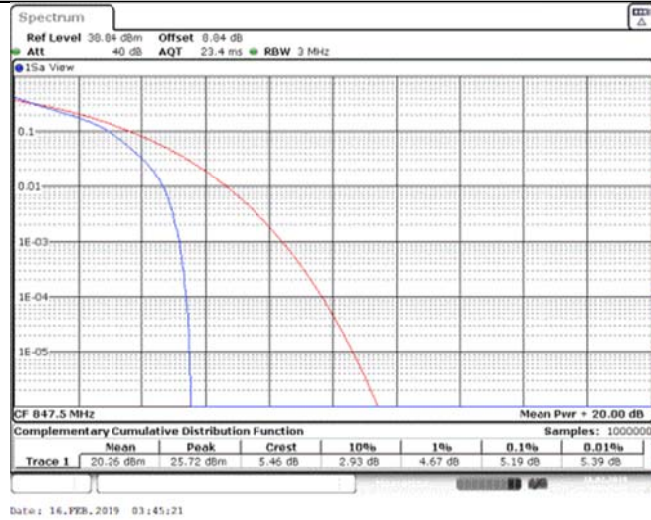

Band26_3MHz_QPSK_27025_1RB#0