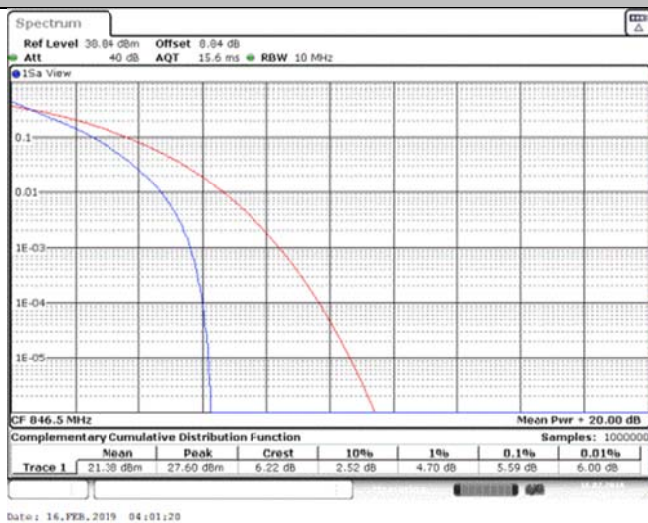

Band26_5MHz_QPSK_27015_25RB#0