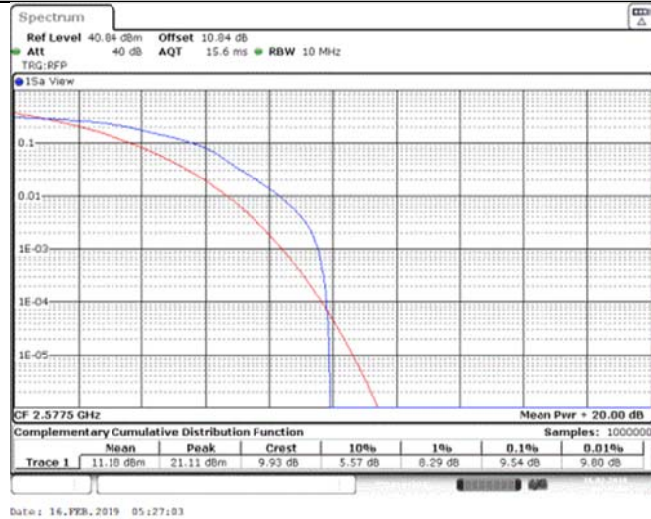

Band38_15MHz_16QAM_37825_1RB#0