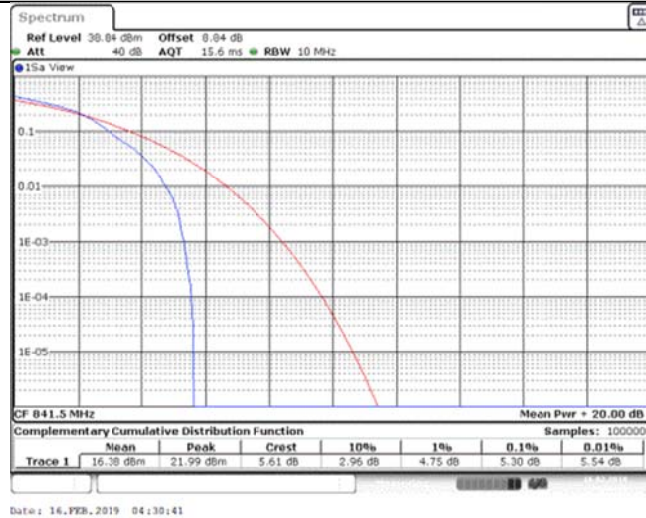

Band26\_15MHz\_QPSK\_26965\_75RB#0

Band26\_15MHz\_16QAM\_26865\_1RB#0

Band26\_15MHz\_16QAM\_26865\_75RB#0

Band26\_15MHz\_16QAM\_26915\_1RB#0

Band26\_15MHz\_16QAM\_26915\_75RB#0

Band26\_15MHz\_16QAM\_26965\_1RB#0