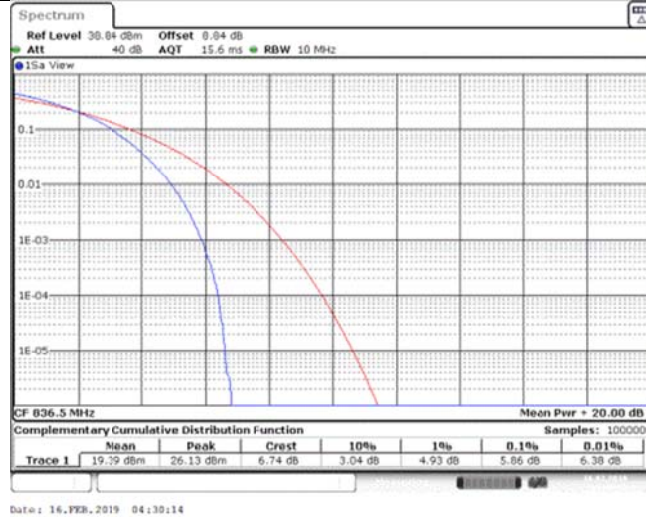

Band26\_15MHz\_QPSK\_26965\_75RB#0

Band26\_15MHz\_16QAM\_26865\_1RB#0

Band26\_15MHz\_16QAM\_26865\_75RB#0

Band26\_15MHz\_16QAM\_26915\_1RB#0

Band26\_15MHz\_16QAM\_26915\_75RB#0

Band26\_15MHz\_16QAM\_26965\_1RB#0