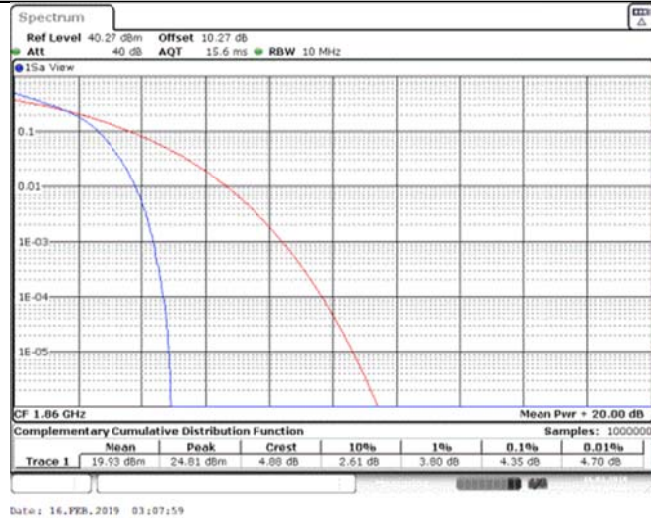

Band25\_15MHz\_16QAM\_26365\_75RB#0

Band25\_15MHz\_16QAM\_26615\_1RB#0

Band25\_15MHz\_16QAM\_26615\_75RB#0

Band25\_20MHz\_QPSK\_26140\_1RB#0

Band25\_20MHz\_QPSK\_26140\_100RB#0

Band25\_20MHz\_QPSK\_26365\_1RB#0