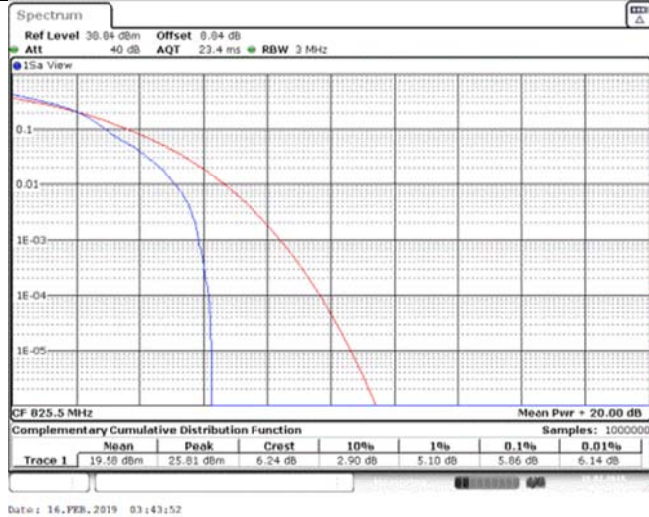

Band26\_3MHz\_QPSK\_26915\_15RB#0

Band26\_3MHz\_QPSK\_27025\_1RB#0

Band26\_3MHz\_QPSK\_27025\_15RB#0

Band26\_3MHz\_16QAM\_26805\_1RB#0

Band26\_3MHz\_16QAM\_26805\_15RB#0

Band26\_3MHz\_16QAM\_26915\_1RB#0

Band26\_3MHz\_16QAM\_26915\_15RB#0