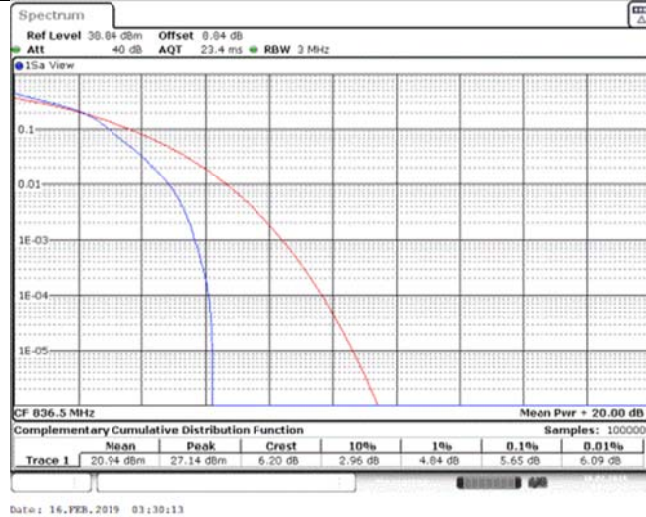

Band26_1.4MHz_16QAM_26915_6RB#0