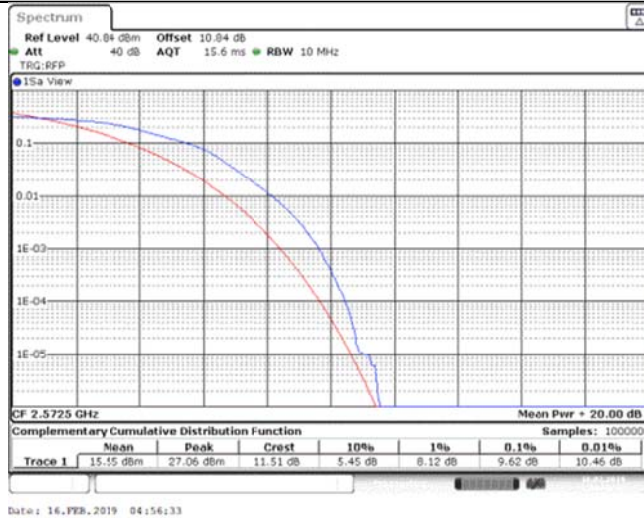

Band38_5MHz_16QAM_37775_25RB#0