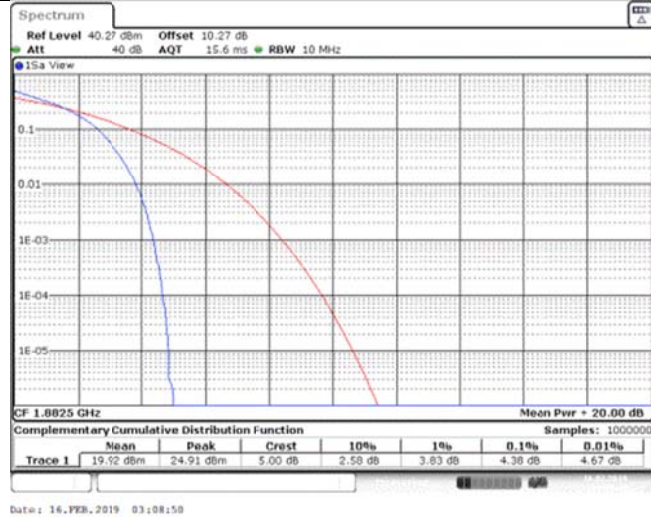

Band25_20MHz_QPSK_26365_100RB#0