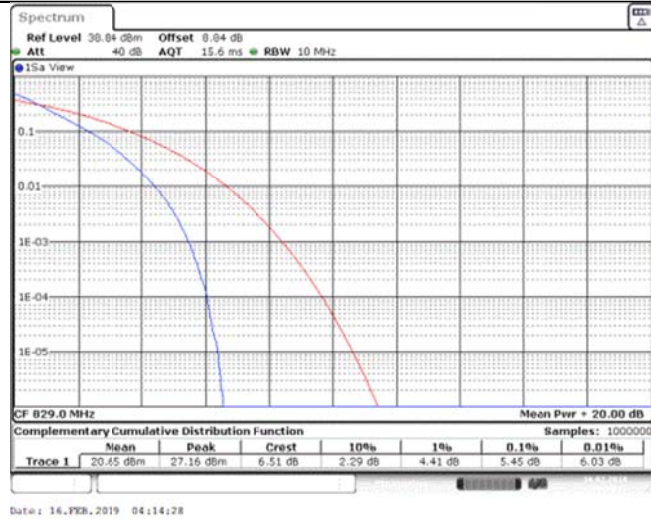

Band26\_5MHz\_16QAM\_27015\_25RB#0

Band26\_10MHz\_QPSK\_26840\_1RB#0

Band26\_10MHz\_QPSK\_26840\_50RB#0

Band26\_10MHz\_QPSK\_26915\_1RB#0

Band26\_10MHz\_QPSK\_26915\_50RB#0

Band26\_10MHz\_QPSK\_26990\_1RB#0