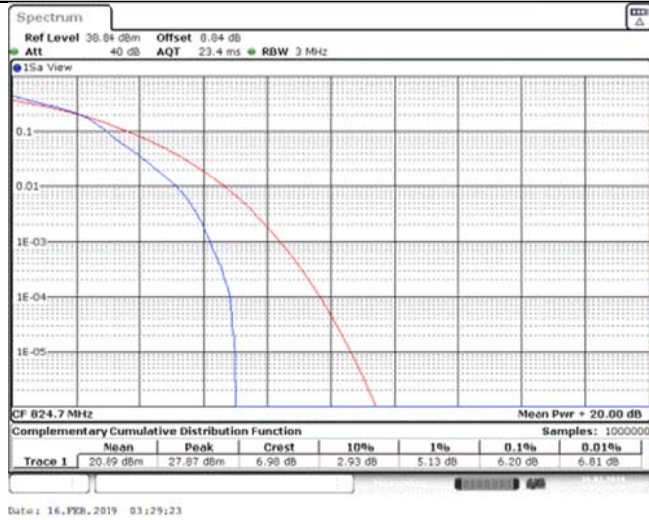

Band26\_1.4MHz\_QPSK\_26915\_6RB#0

Band26\_1.4MHz\_QPSK\_27033\_1RB#0

Band26\_1.4MHz\_QPSK\_27033\_6RB#0

Band26\_1.4MHz\_16QAM\_26797\_1RB#0

Band26\_1.4MHz\_16QAM\_26797\_6RB#0

Band26\_1.4MHz\_16QAM\_26915\_1RB#0