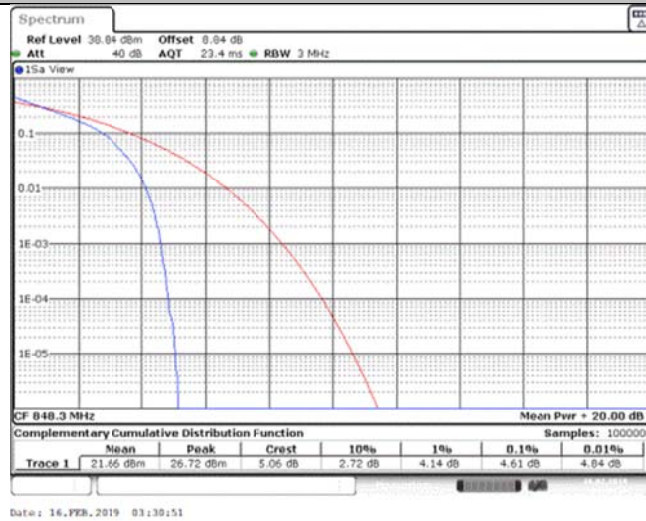

Band26_1.4MHz_QPSK_27033_6RB#0