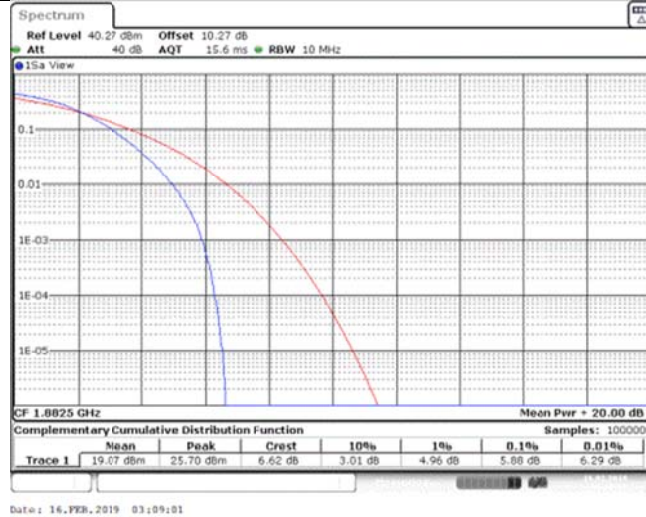

Band25_20MHz_16QAM_26365_100RB#0