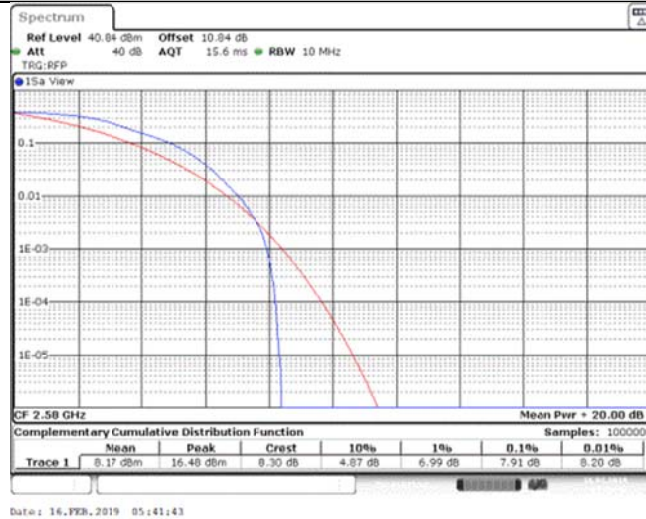

Band38_20MHz_QPSK_37850_1RB#0