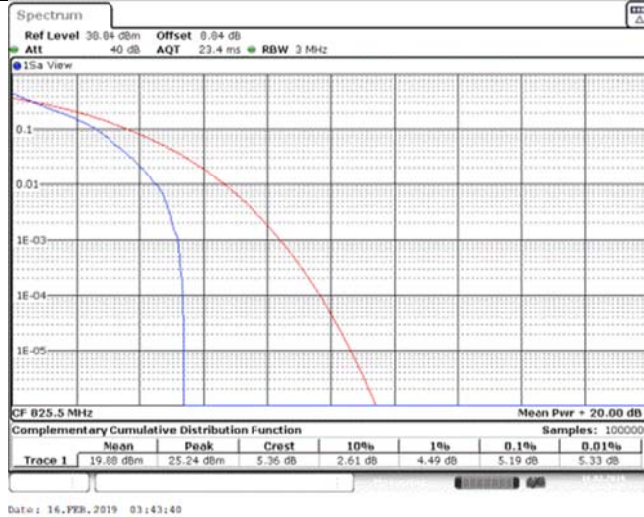

Band26\_1.4MHz\_16QAM\_26915\_6RB#0

Band26\_1.4MHz\_16QAM\_27033\_1RB#0

Band26\_1.4MHz\_16QAM\_27033\_6RB#0

Band26\_3MHz\_QPSK\_26805\_1RB#0

Band26\_3MHz\_QPSK\_26805\_15RB#0

Band26\_3MHz\_QPSK\_26915\_1RB#0