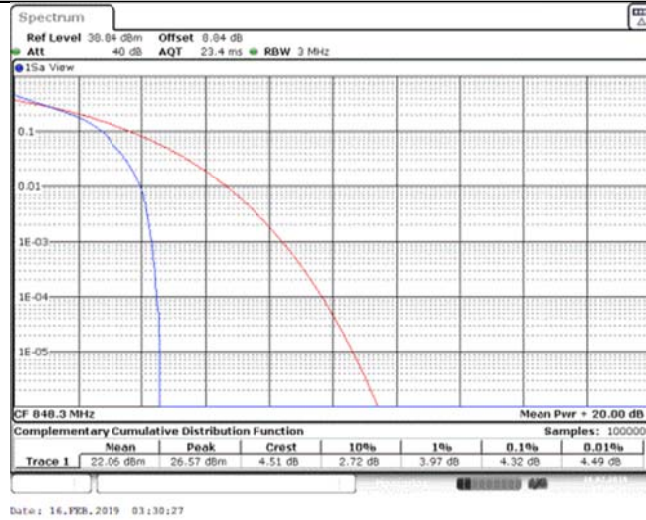

Band26_1.4MHz_QPSK_27033_1RB#0