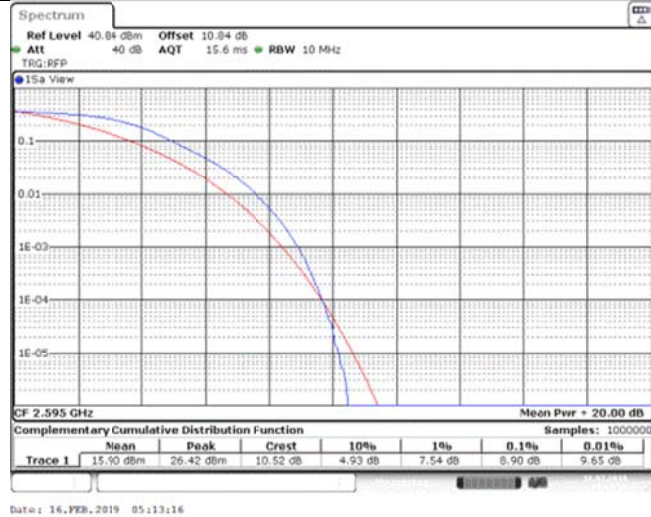

Band38\_10MHz\_QPSK\_37800\_1RB#0

Band38\_10MHz\_QPSK\_37800\_50RB#0

Band38\_10MHz\_QPSK\_38000\_1RB#0

Band38\_10MHz\_QPSK\_38000\_50RB#0

Band38\_10MHz\_QPSK\_38200\_1RB#0

Band38\_10MHz\_QPSK\_38200\_50RB#0