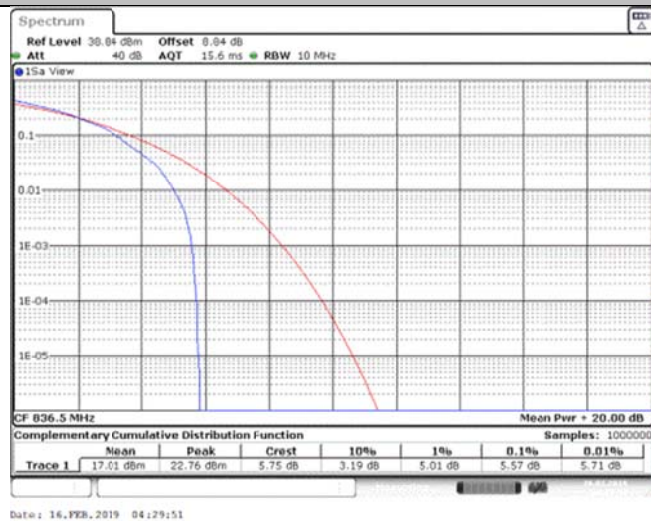

Band26\_15MHz\_QPSK\_26965\_75RB#0

Band26\_15MHz\_16QAM\_26865\_1RB#0

Band26\_15MHz\_16QAM\_26865\_75RB#0

Band26\_15MHz\_16QAM\_26915\_1RB#0

Band26\_15MHz\_16QAM\_26915\_75RB#0

Band26\_15MHz\_16QAM\_26965\_1RB#0