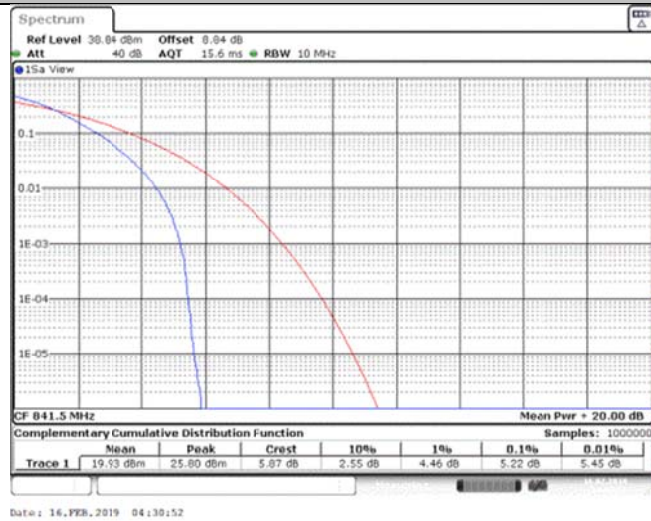

Band26_15MHz_QPSK_26965_75RB#0