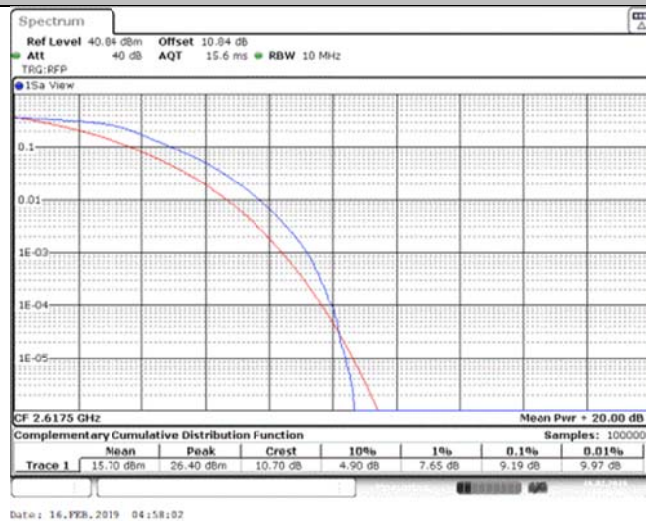

Band26\_15MHz\_16QAM\_26965\_75RB#0

Band38\_5MHz\_QPSK\_37775\_1RB#0

Band38\_5MHz\_QPSK\_37775\_25RB#0

Band38\_5MHz\_QPSK\_38000\_1RB#0

Band38\_5MHz\_QPSK\_38000\_25RB#0

Band38\_5MHz\_QPSK\_38225\_1RB#0

Band38\_5MHz\_QPSK\_38225\_25RB#0