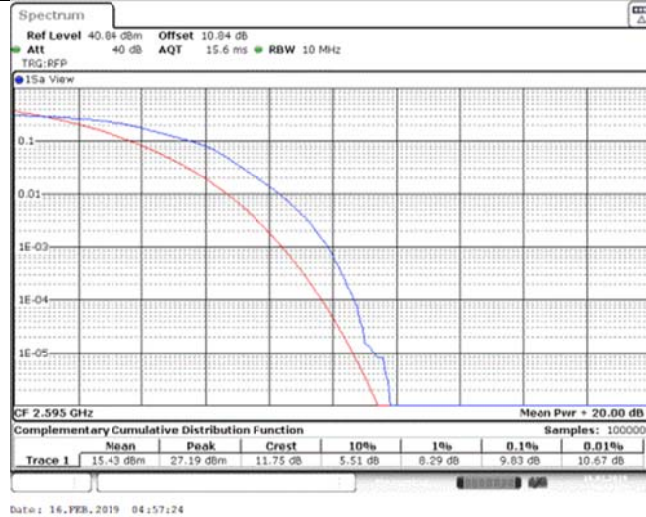

Band38\_5MHz\_16QAM\_37775\_1RB#0

Band38\_5MHz\_16QAM\_37775\_25RB#0

Band38\_5MHz\_16QAM\_38000\_1RB#0

Band38\_5MHz\_16QAM\_38000\_25RB#0

Band38\_5MHz\_16QAM\_38225\_1RB#0

Band38\_5MHz\_16QAM\_38225\_25RB#0