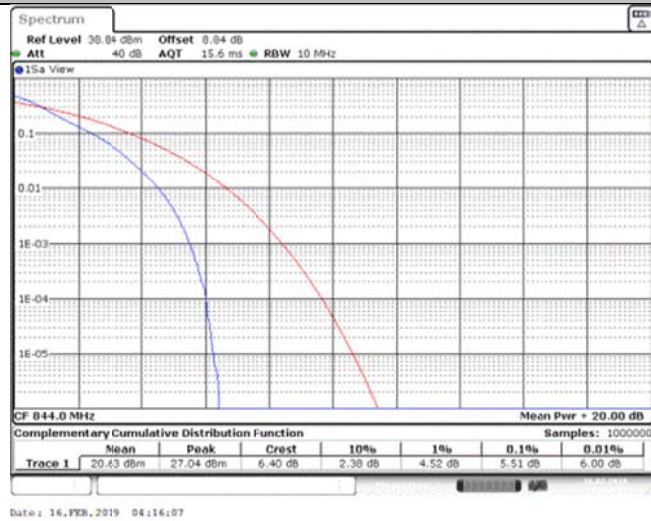

Band26_10MHz_QPSK_26990_50RB#0