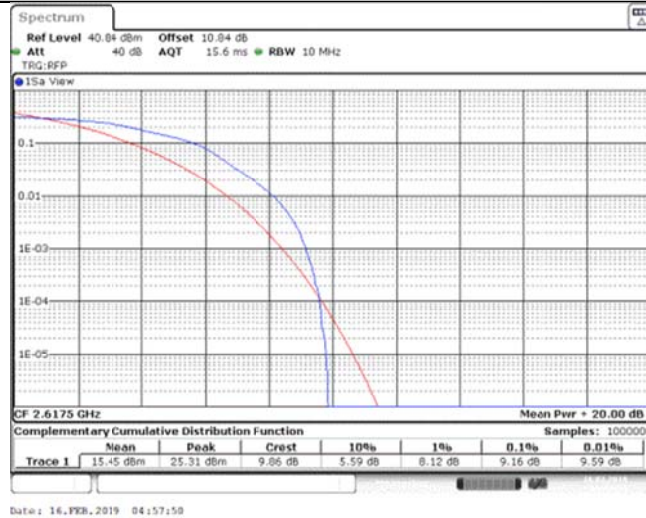

Band38\_5MHz\_16QAM\_37775\_1RB#0

Band38\_5MHz\_16QAM\_37775\_25RB#0

Band38\_5MHz\_16QAM\_38000\_1RB#0

Band38\_5MHz\_16QAM\_38000\_25RB#0

Band38\_5MHz\_16QAM\_38225\_1RB#0

Band38\_5MHz\_16QAM\_38225\_25RB#0