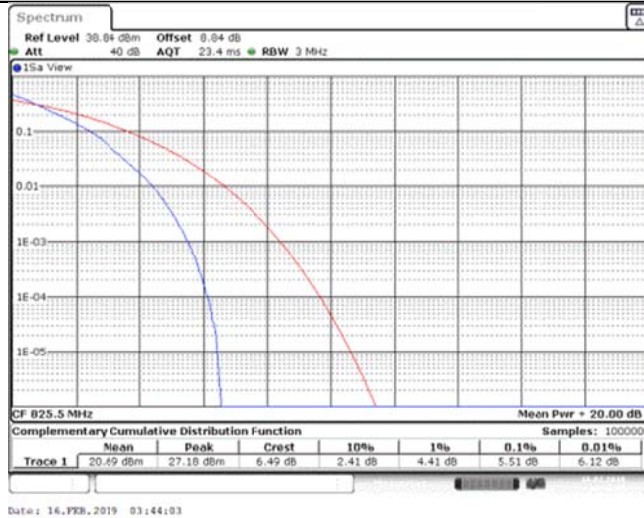

Band26\_1.4MHz\_16QAM\_26915\_6RB#0

Band26\_1.4MHz\_16QAM\_27033\_1RB#0

Band26\_1.4MHz\_16QAM\_27033\_6RB#0

Band26\_3MHz\_QPSK\_26805\_1RB#0

Band26\_3MHz\_QPSK\_26805\_15RB#0

Band26\_3MHz\_QPSK\_26915\_1RB#0