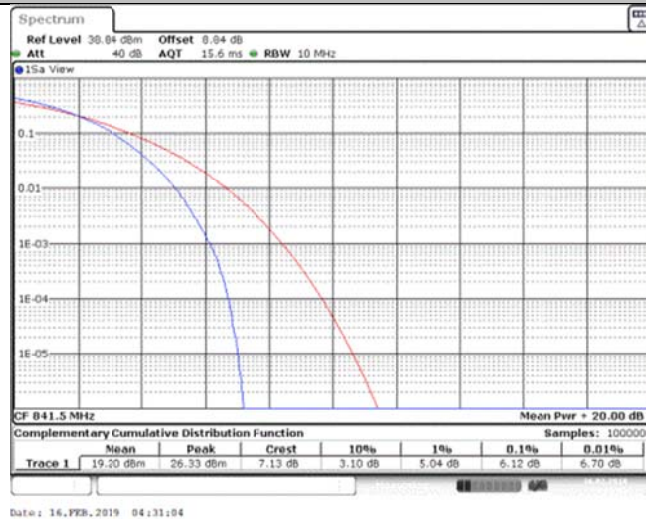

Band26_15MHz_16QAM_26965_75RB#0