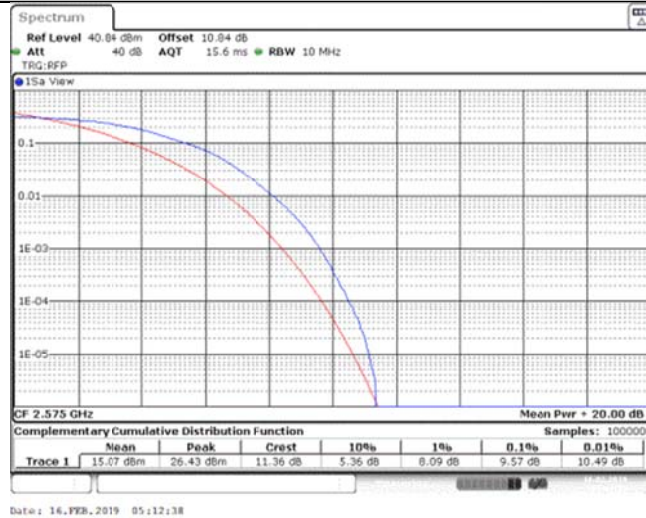

Band38_10MHz_16QAM_37800_50RB#0