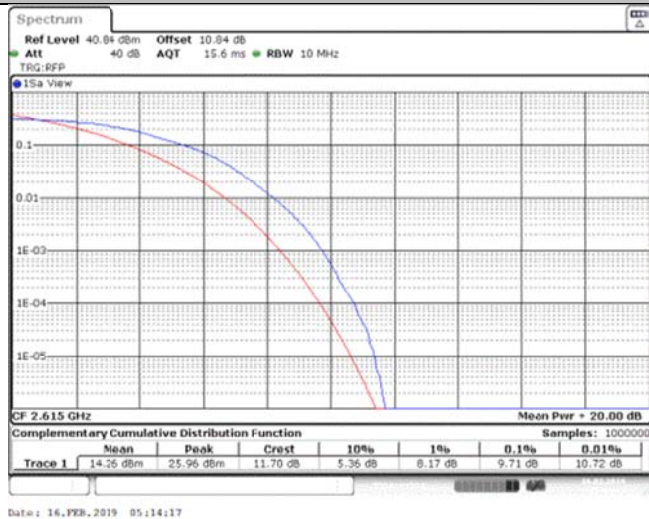

Band38\_10MHz\_16QAM\_37800\_1RB#0

Band38\_10MHz\_16QAM\_37800\_50RB#0

Band38\_10MHz\_16QAM\_38000\_1RB#0

Band38\_10MHz\_16QAM\_38000\_50RB#0

Band38\_10MHz\_16QAM\_38200\_1RB#0

Band38\_10MHz\_16QAM\_38200\_50RB#0