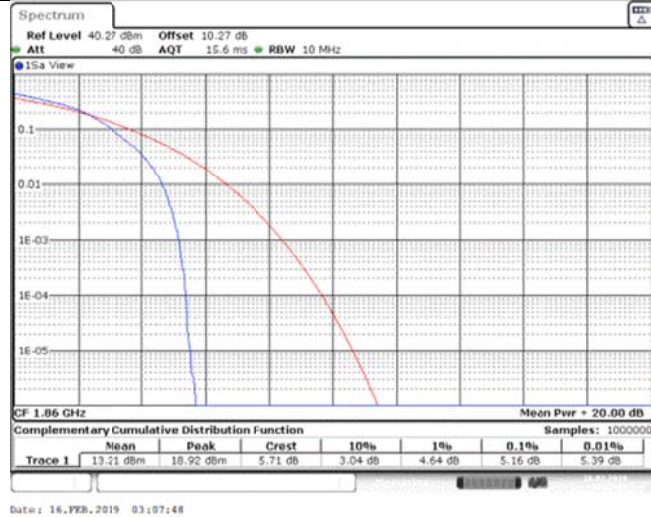

Band25\_20MHz\_QPSK\_26365\_100RB#0

Band25\_20MHz\_QPSK\_26590\_1RB#0

Band25\_20MHz\_QPSK\_26590\_100RB#0

Band25\_20MHz\_16QAM\_26140\_1RB#0

Band25\_20MHz\_16QAM\_26140\_100RB#0

Band25\_20MHz\_16QAM\_26365\_1RB#0