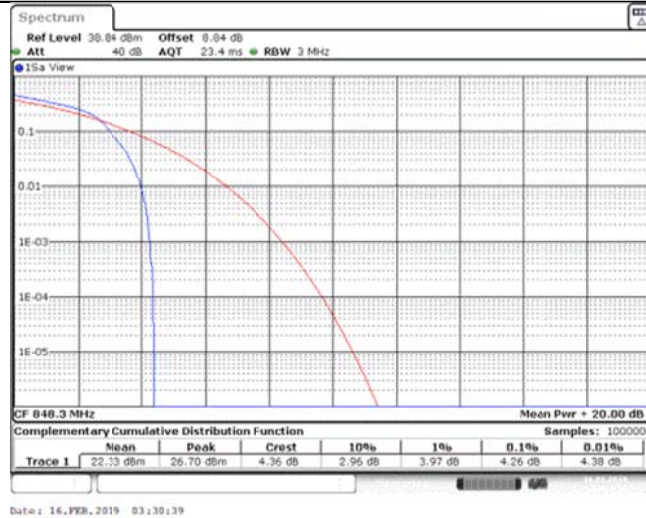

Band26_1.4MHz_16QAM_27033_1RB#0