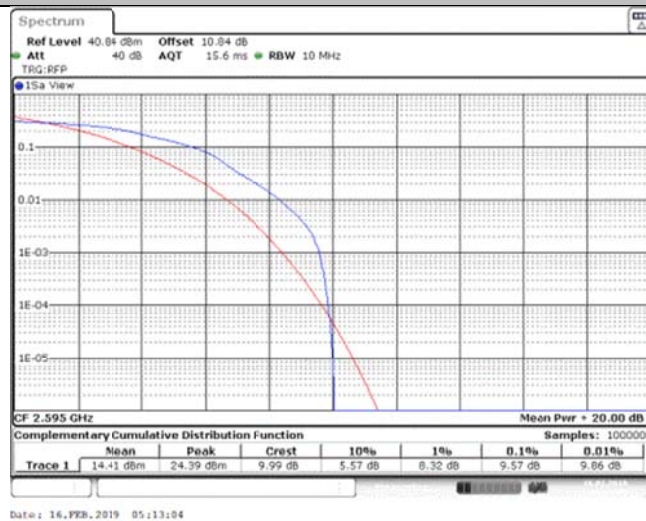

Band38_10MHz_16QAM_38000_1RB#0