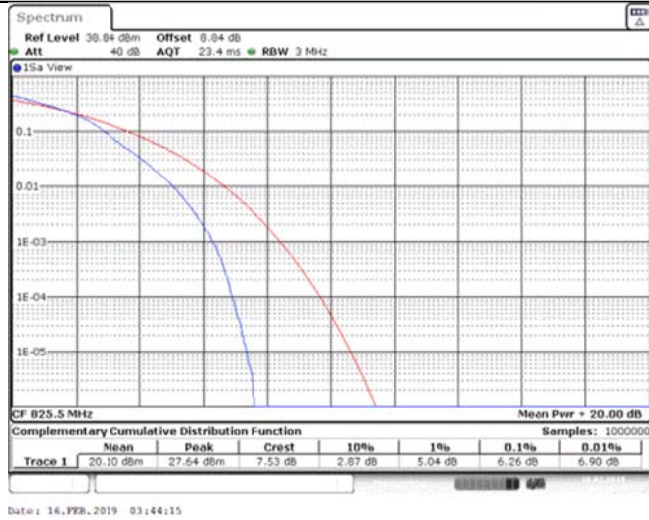

Band26\_3MHz\_QPSK\_26915\_15RB#0

Band26\_3MHz\_QPSK\_27025\_1RB#0

Band26\_3MHz\_QPSK\_27025\_15RB#0

Band26\_3MHz\_16QAM\_26805\_1RB#0

Band26\_3MHz\_16QAM\_26805\_15RB#0

Band26\_3MHz\_16QAM\_26915\_1RB#0

Band26\_3MHz\_16QAM\_26915\_15RB#0