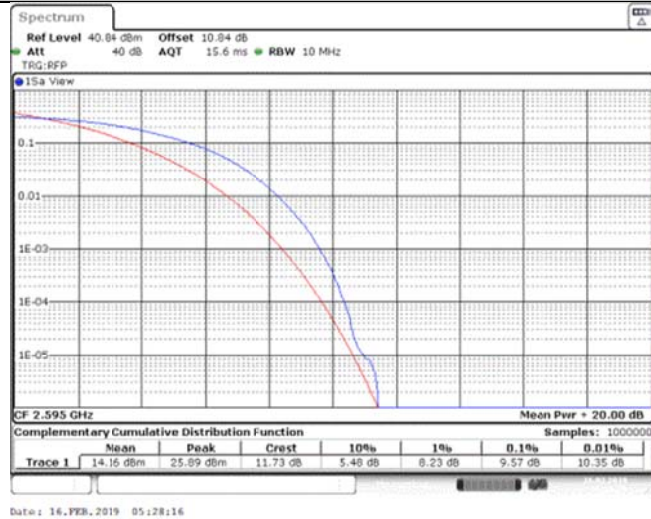

Band38\_15MHz\_16QAM\_37825\_1RB#0

Band38\_15MHz\_16QAM\_37825\_75RB#0

Band38\_15MHz\_16QAM\_38000\_1RB#0

Band38\_15MHz\_16QAM\_38000\_75RB#0

Band38\_15MHz\_16QAM\_38175\_1RB#0

Band38\_15MHz\_16QAM\_38175\_75RB#0