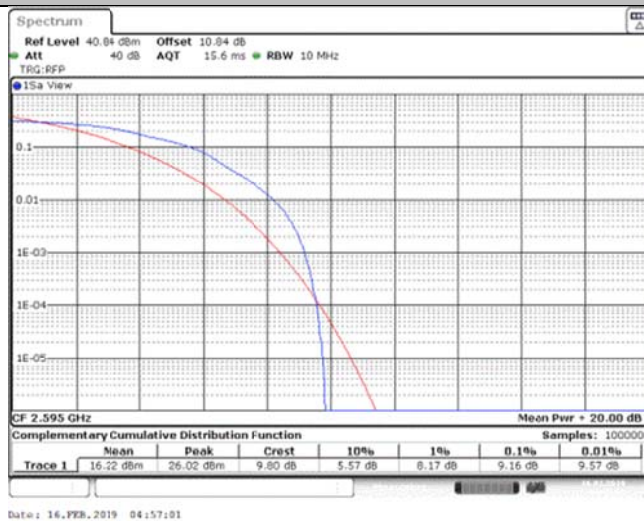

Band38_5MHz_16QAM_38000_1RB#0