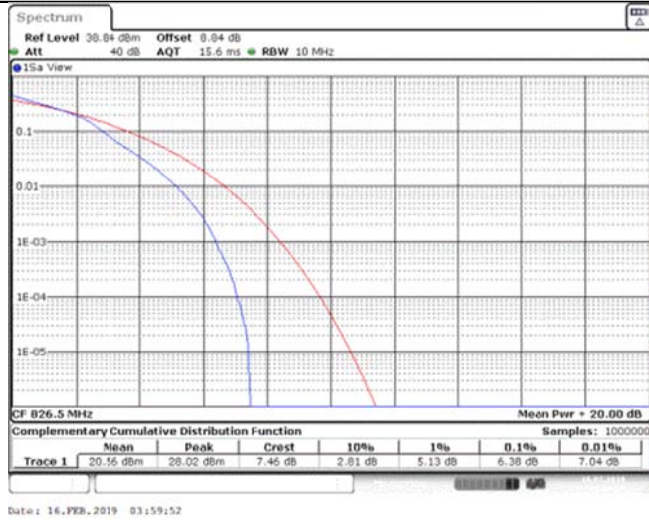

Band26_5MHz_16QAM_26815_25RB#0