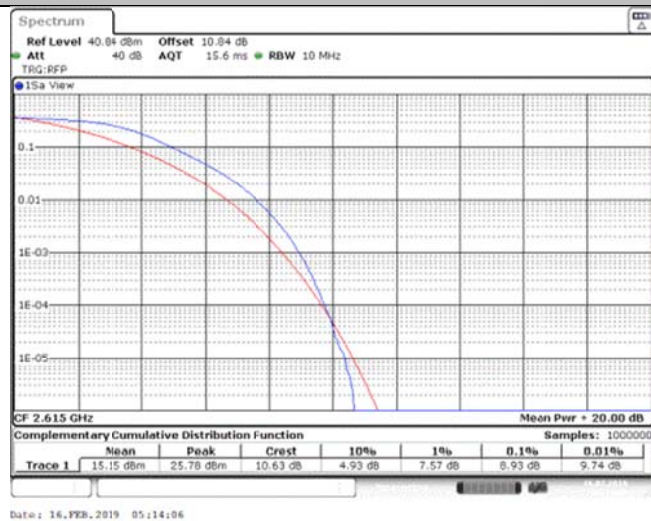

Band38\_10MHz\_QPSK\_37800\_1RB#0

Band38\_10MHz\_QPSK\_37800\_50RB#0

Band38\_10MHz\_QPSK\_38000\_1RB#0

Band38\_10MHz\_QPSK\_38000\_50RB#0

Band38\_10MHz\_QPSK\_38200\_1RB#0

Band38\_10MHz\_QPSK\_38200\_50RB#0