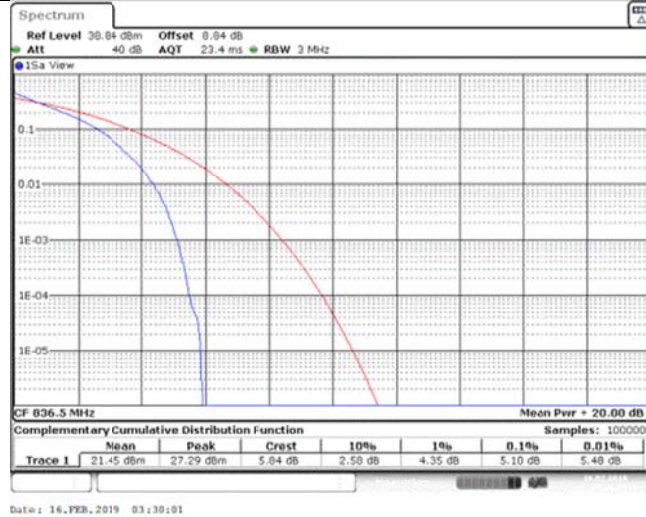

Band26_1.4MHz_QPSK_26915_6RB#0