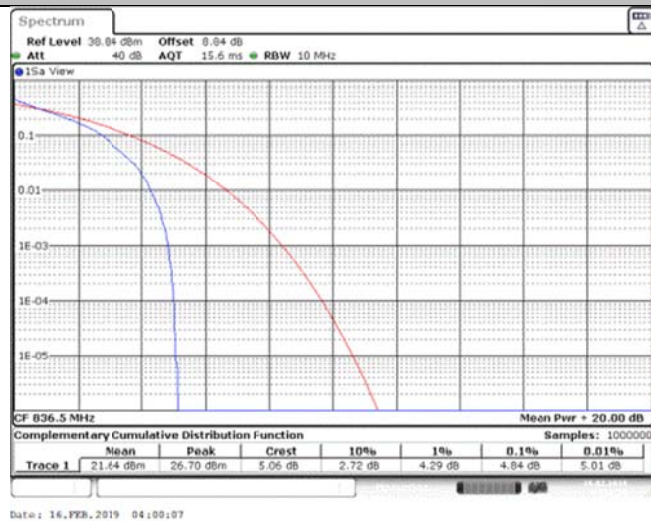

Band26\_3MHz\_16QAM\_27025\_1RB#0

Band26\_3MHz\_16QAM\_27025\_15RB#0

Band26\_5MHz\_QPSK\_26815\_1RB#0

Band26\_5MHz\_QPSK\_26815\_25RB#0

Band26\_5MHz\_QPSK\_26915\_1RB#0

Band26\_5MHz\_QPSK\_26915\_25RB#0

Band26\_5MHz\_QPSK\_27015\_1RB#0