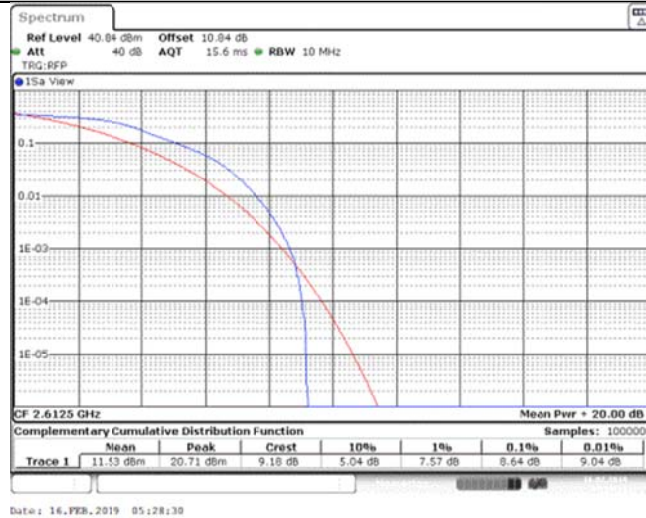

Band38\_15MHz\_QPSK\_37825\_1RB#0

Band38\_15MHz\_QPSK\_37825\_75RB#0

Band38\_15MHz\_QPSK\_38000\_1RB#0

Band38\_15MHz\_QPSK\_38000\_75RB#0

Band38\_15MHz\_QPSK\_38175\_1RB#0

Band38\_15MHz\_QPSK\_38175\_75RB#0