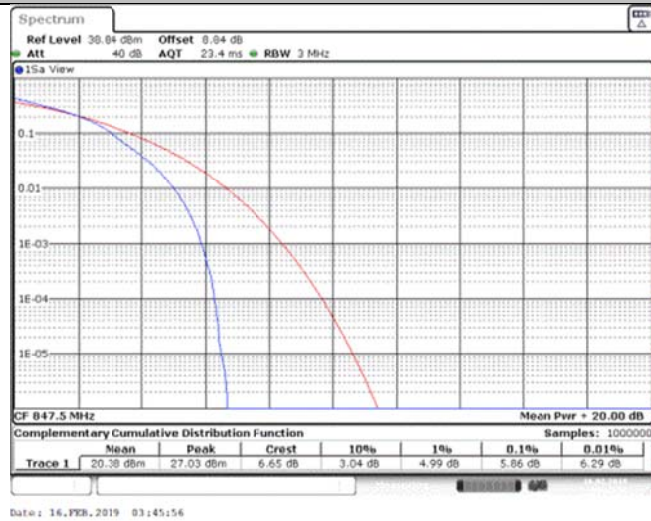

Band26_3MHz_16QAM_27025_15RB#0