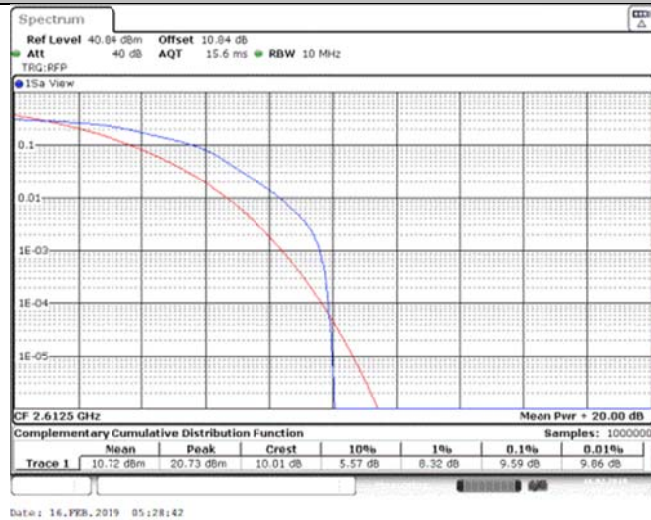

Band38\_15MHz\_16QAM\_37825\_1RB#0

Band38\_15MHz\_16QAM\_37825\_75RB#0

Band38\_15MHz\_16QAM\_38000\_1RB#0

Band38\_15MHz\_16QAM\_38000\_75RB#0

Band38\_15MHz\_16QAM\_38175\_1RB#0

Band38\_15MHz\_16QAM\_38175\_75RB#0