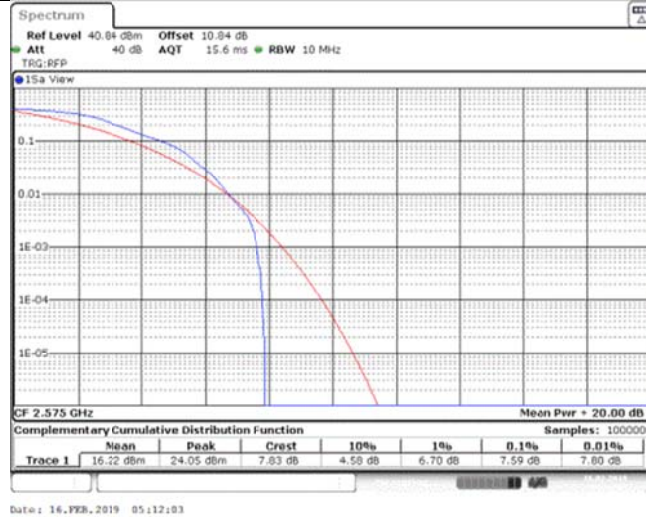

Band38_10MHz_QPSK_37800_1RB#0