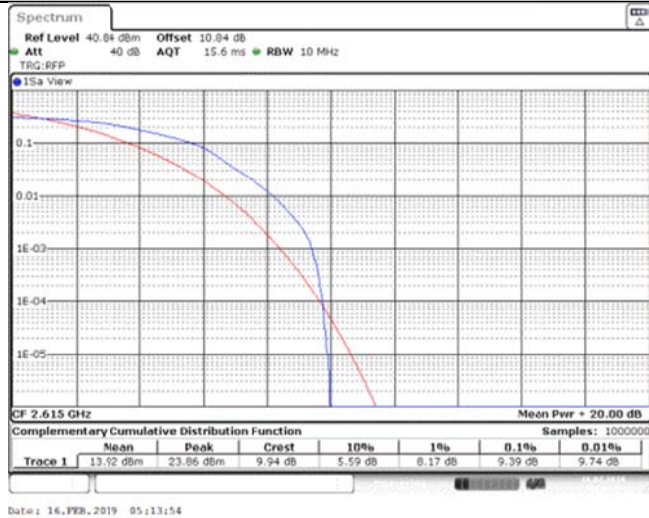

Band38\_10MHz\_16QAM\_37800\_1RB#0

Band38\_10MHz\_16QAM\_37800\_50RB#0

Band38\_10MHz\_16QAM\_38000\_1RB#0

Band38\_10MHz\_16QAM\_38000\_50RB#0

Band38\_10MHz\_16QAM\_38200\_1RB#0

Band38\_10MHz\_16QAM\_38200\_50RB#0