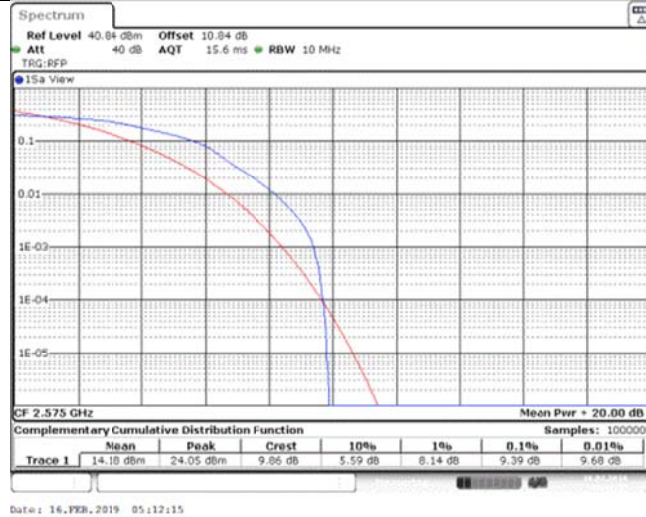

Band38_10MHz_16QAM_37800_1RB#0