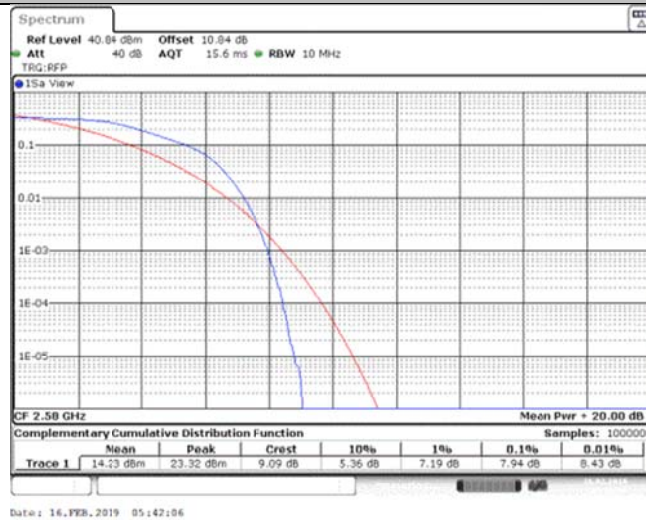

Band38_20MHz_QPSK_37850_100RB#0