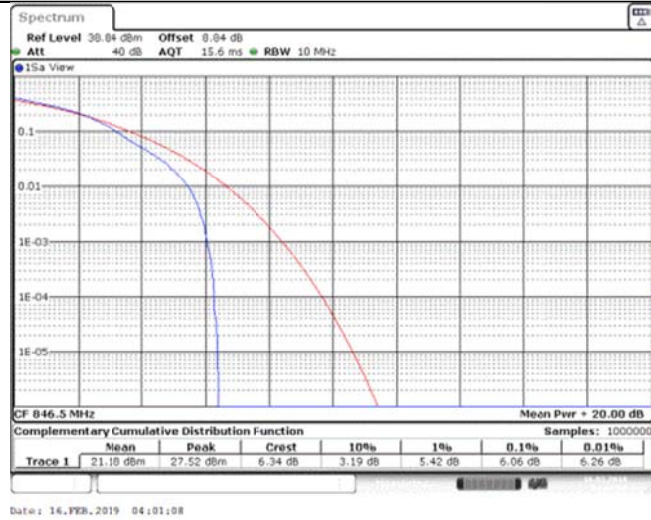

Band26\_5MHz\_QPSK\_27015\_25RB#0

Band26\_5MHz\_16QAM\_26815\_1RB#0

Band26\_5MHz\_16QAM\_26815\_25RB#0

Band26\_5MHz\_16QAM\_26915\_1RB#0

Band26\_5MHz\_16QAM\_26915\_25RB#0

Band26\_5MHz\_16QAM\_27015\_1RB#0