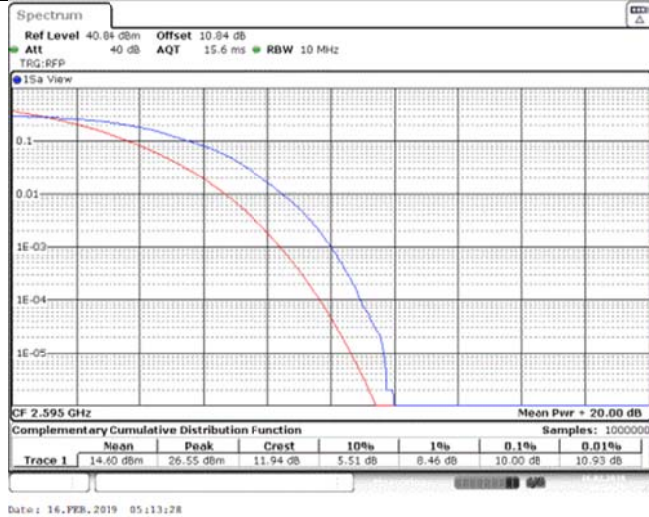

Band38\_10MHz\_16QAM\_37800\_1RB#0

Band38\_10MHz\_16QAM\_37800\_50RB#0

Band38\_10MHz\_16QAM\_38000\_1RB#0

Band38\_10MHz\_16QAM\_38000\_50RB#0

Band38\_10MHz\_16QAM\_38200\_1RB#0

Band38\_10MHz\_16QAM\_38200\_50RB#0