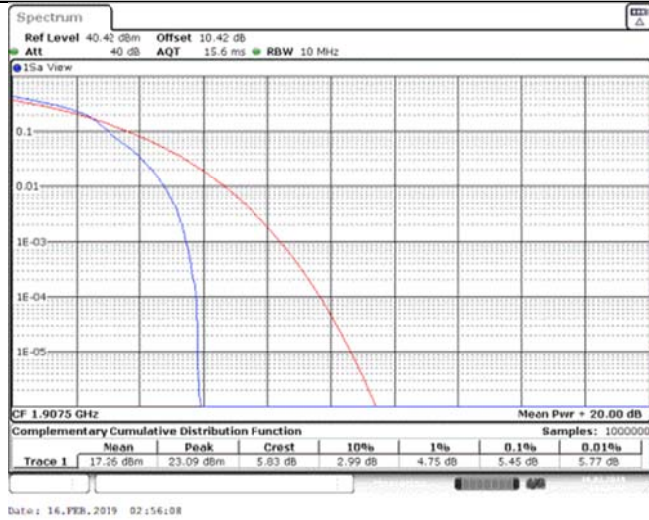

Band25\_15MHz\_16QAM\_26365\_75RB#0

Band25\_15MHz\_16QAM\_26615\_1RB#0

Band25\_15MHz\_16QAM\_26615\_75RB#0

Band25\_20MHz\_QPSK\_26140\_1RB#0

Band25\_20MHz\_QPSK\_26140\_100RB#0

Band25\_20MHz\_QPSK\_26365\_1RB#0