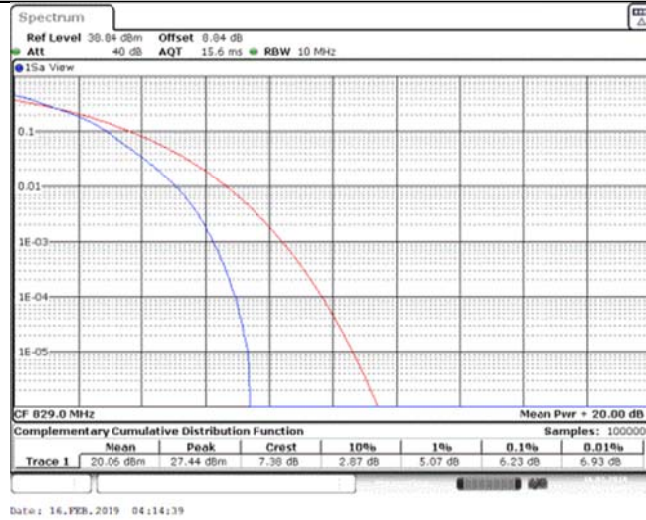

Band26_10MHz_16QAM_26840_50RB#0