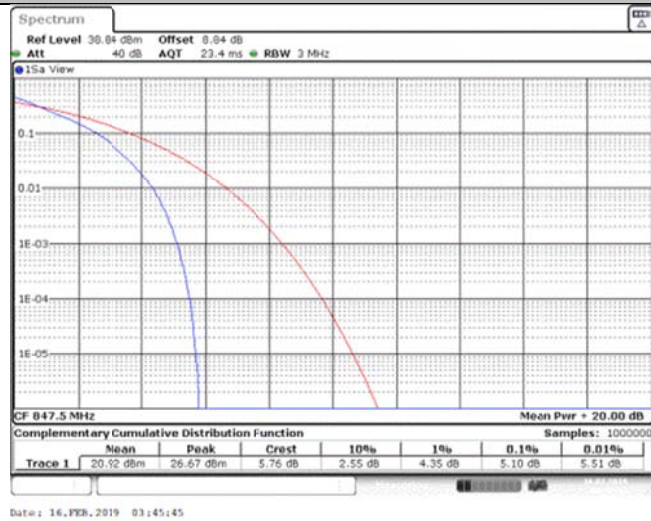

Band26_3MHz_QPSK_27025_15RB#0