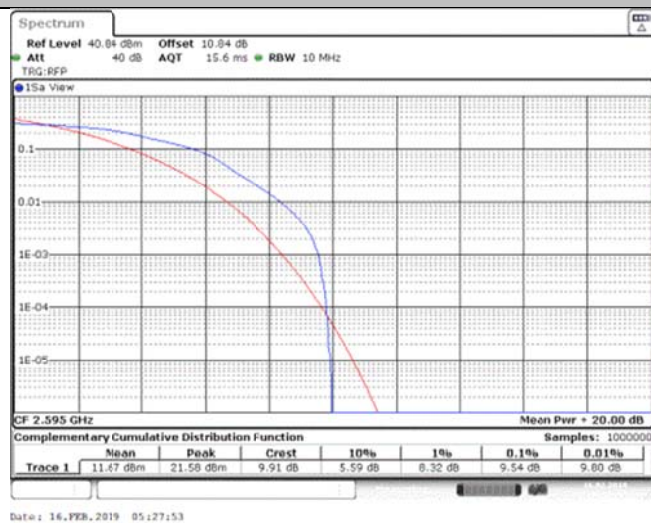

Band38_15MHz_16QAM_38000_1RB#0