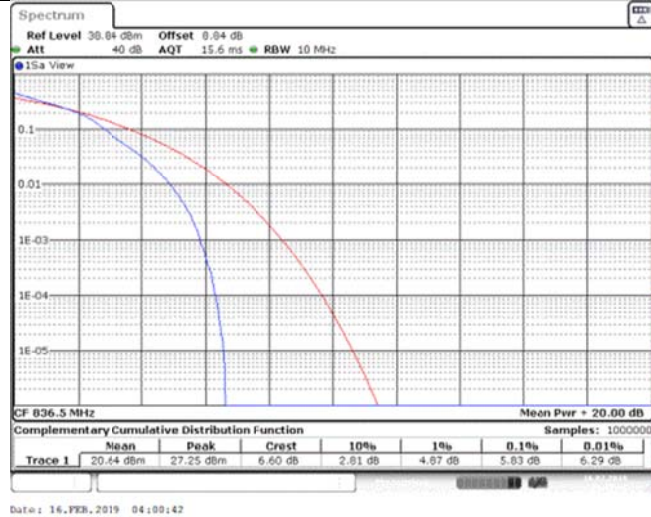

Band26\_5MHz\_QPSK\_27015\_25RB#0

Band26\_5MHz\_16QAM\_26815\_1RB#0

Band26\_5MHz\_16QAM\_26815\_25RB#0

Band26\_5MHz\_16QAM\_26915\_1RB#0

Band26\_5MHz\_16QAM\_26915\_25RB#0

Band26\_5MHz\_16QAM\_27015\_1RB#0