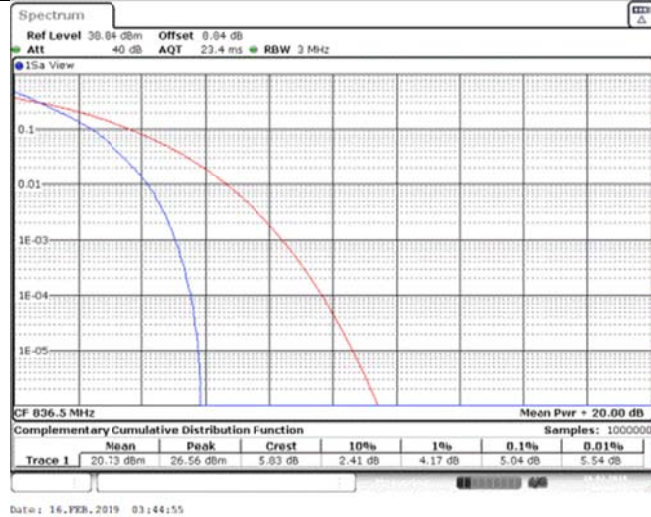

Band26_3MHz_QPSK_26915_15RB#0