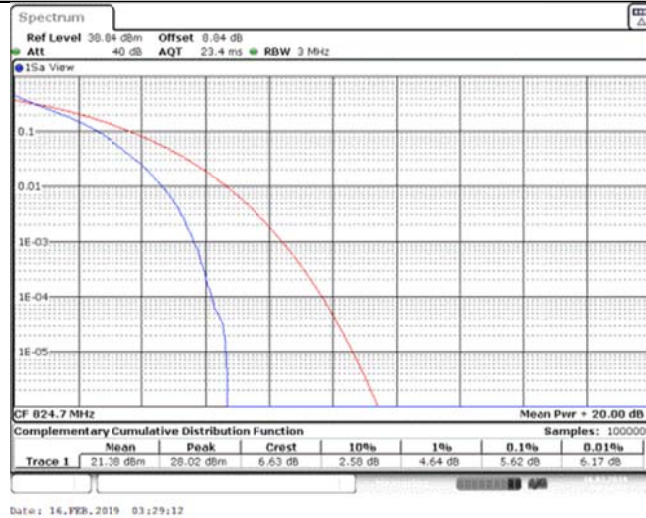

Band25\_20MHz\_16QAM\_26365\_100RB#0

Band25\_20MHz\_16QAM\_26590\_1RB#0

Band25\_20MHz\_16QAM\_26590\_100RB#0

Band26\_1.4MHz\_QPSK\_26797\_1RB#0

Band26\_1.4MHz\_QPSK\_26797\_6RB#0

Band26\_1.4MHz\_QPSK\_26915\_1RB#0