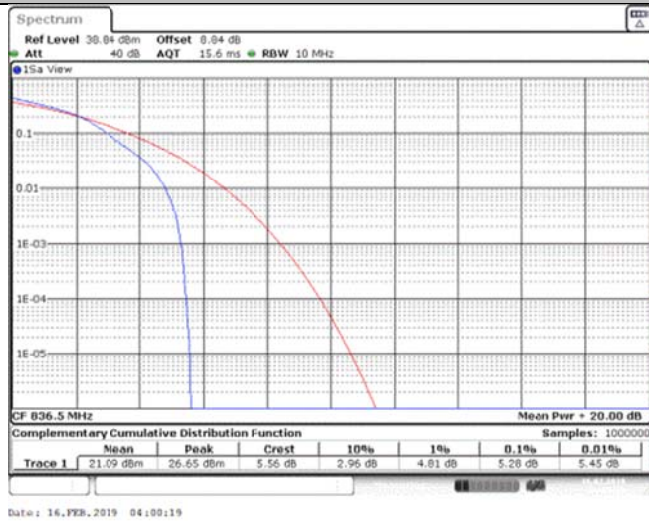

Band26\_5MHz\_QPSK\_27015\_25RB#0

Band26\_5MHz\_16QAM\_26815\_1RB#0

Band26\_5MHz\_16QAM\_26815\_25RB#0

Band26\_5MHz\_16QAM\_26915\_1RB#0

Band26\_5MHz\_16QAM\_26915\_25RB#0

Band26\_5MHz\_16QAM\_27015\_1RB#0