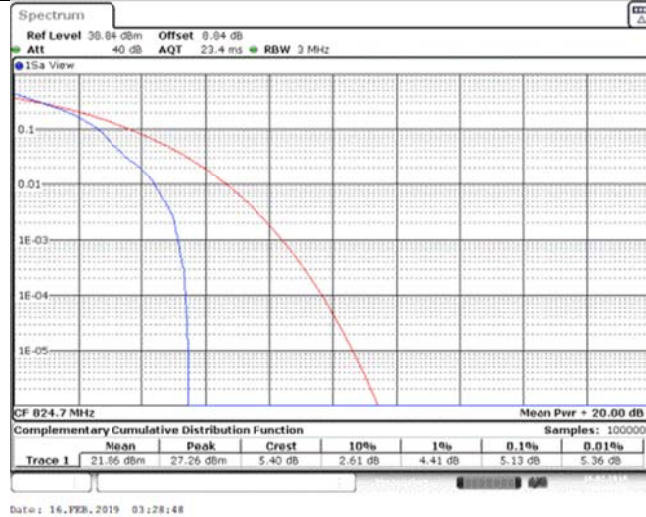

Band25\_20MHz\_16QAM\_26365\_100RB#0

Band25\_20MHz\_16QAM\_26590\_1RB#0

Band25\_20MHz\_16QAM\_26590\_100RB#0

Band26\_1.4MHz\_QPSK\_26797\_1RB#0

Band26\_1.4MHz\_QPSK\_26797\_6RB#0

Band26\_1.4MHz\_QPSK\_26915\_1RB#0