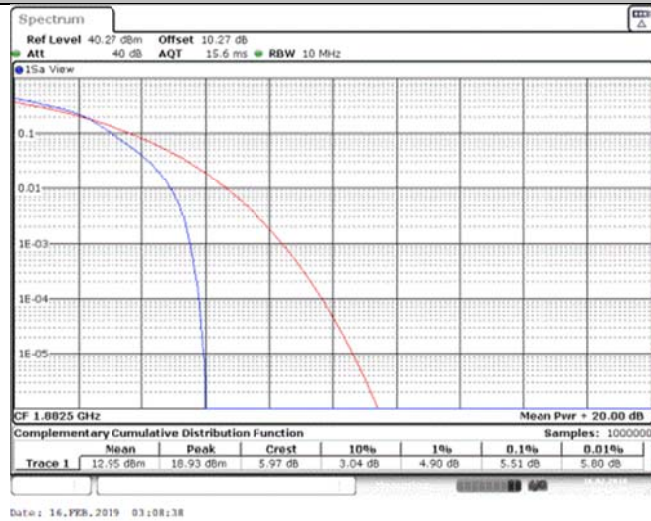

Band25\_20MHz\_QPSK\_26365\_100RB#0

Band25\_20MHz\_QPSK\_26590\_1RB#0

Band25\_20MHz\_QPSK\_26590\_100RB#0

Band25\_20MHz\_16QAM\_26140\_1RB#0

Band25\_20MHz\_16QAM\_26140\_100RB#0

Band25\_20MHz\_16QAM\_26365\_1RB#0