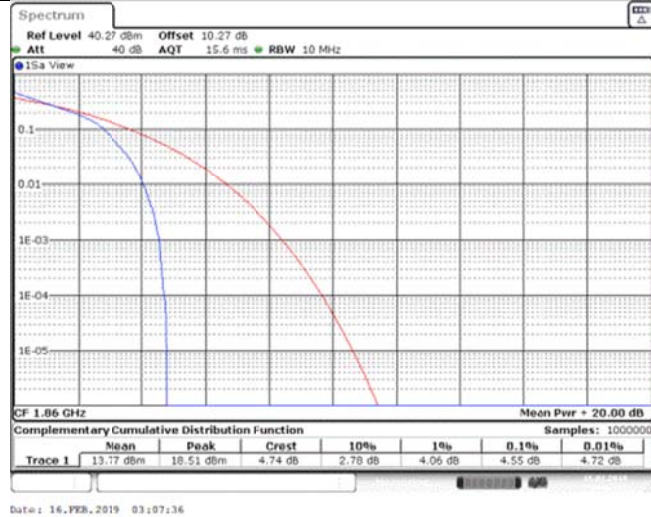

Band25\_15MHz\_16QAM\_26365\_75RB#0

Band25\_15MHz\_16QAM\_26615\_1RB#0

Band25\_15MHz\_16QAM\_26615\_75RB#0

Band25\_20MHz\_QPSK\_26140\_1RB#0

Band25\_20MHz\_QPSK\_26140\_100RB#0

Band25\_20MHz\_QPSK\_26365\_1RB#0