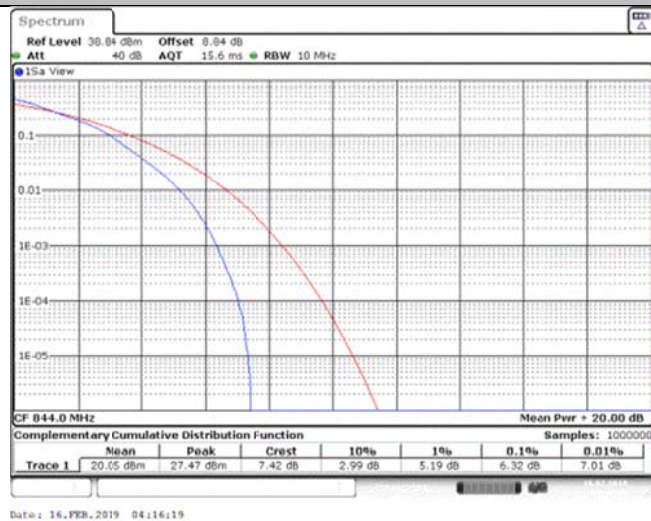

Band26_10MHz_16QAM_26990_50RB#0