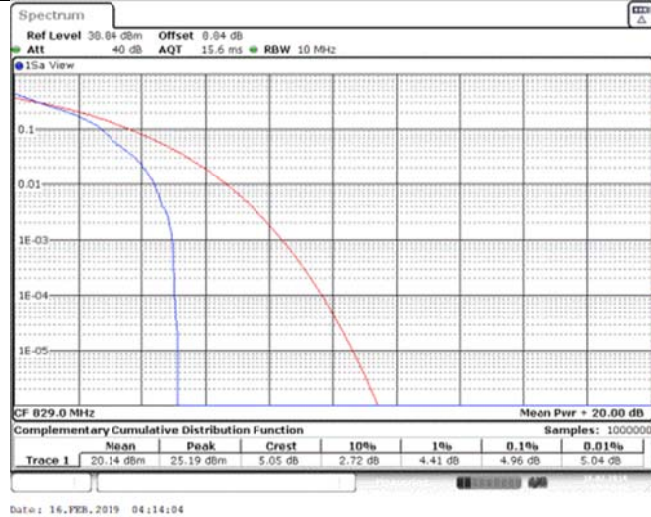

Band26_10MHz_QPSK_26840_1RB#0