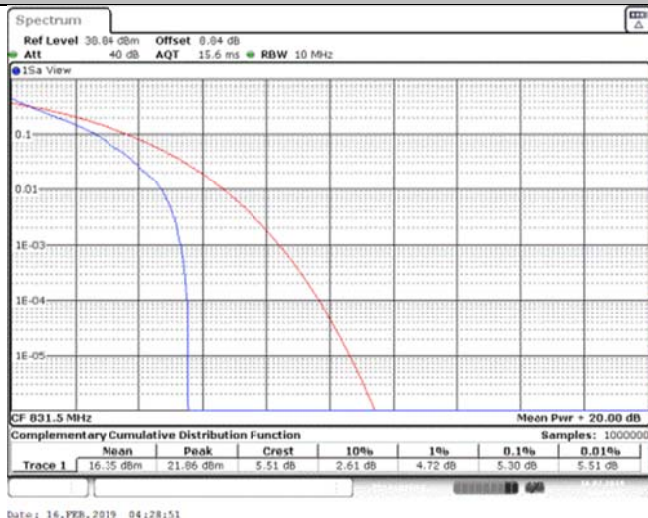

Band26_15MHz_QPSK_26865_1RB#0