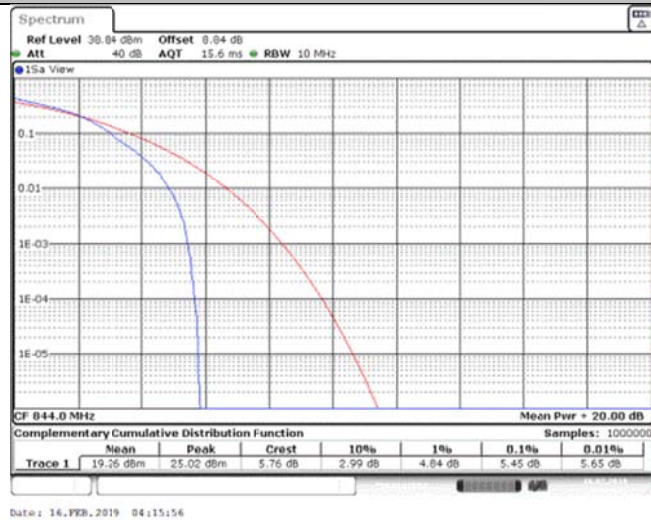

Band26\_10MHz\_QPSK\_26990\_50RB#0

Band26\_10MHz\_16QAM\_26840\_1RB#0

Band26\_10MHz\_16QAM\_26840\_50RB#0

Band26\_10MHz\_16QAM\_26915\_1RB#0

Band26\_10MHz\_16QAM\_26915\_50RB#0

Band26\_10MHz\_16QAM\_26990\_1RB#0