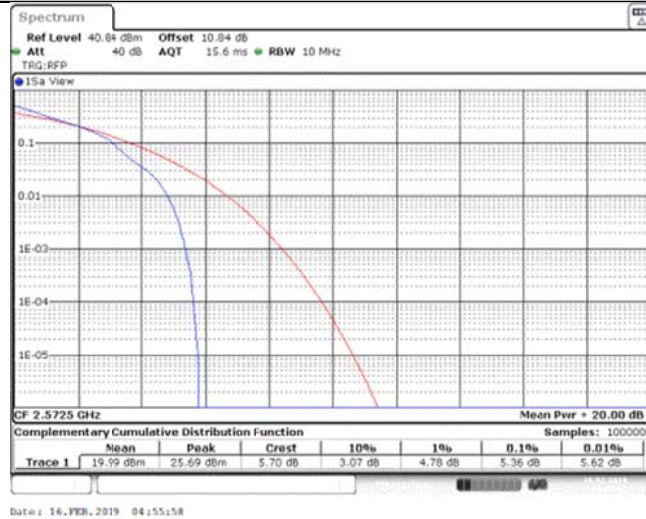

Band38_5MHz_QPSK_37775_1RB#0