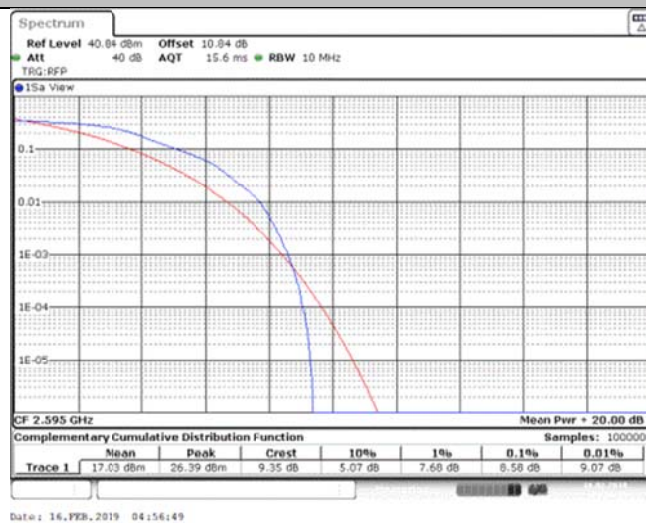

Band26\_15MHz\_16QAM\_26965\_75RB#0

Band38\_5MHz\_QPSK\_37775\_1RB#0

Band38\_5MHz\_QPSK\_37775\_25RB#0

Band38\_5MHz\_QPSK\_38000\_1RB#0

Band38\_5MHz\_QPSK\_38000\_25RB#0

Band38\_5MHz\_QPSK\_38225\_1RB#0

Band38\_5MHz\_QPSK\_38225\_25RB#0