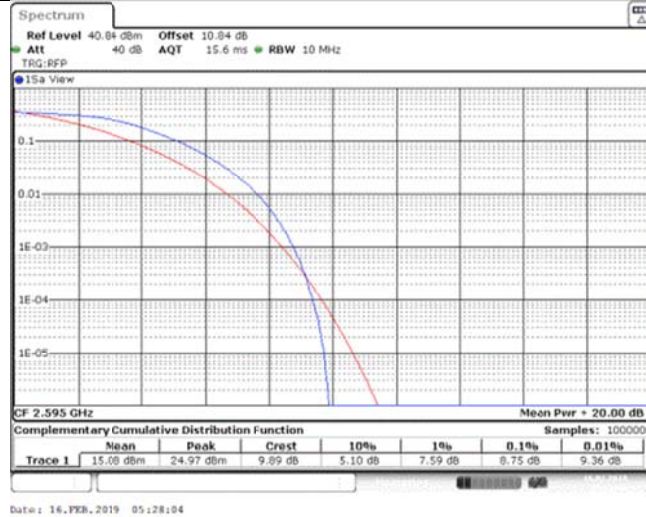

Band38\_15MHz\_QPSK\_37825\_1RB#0

Band38\_15MHz\_QPSK\_37825\_75RB#0

Band38\_15MHz\_QPSK\_38000\_1RB#0

Band38\_15MHz\_QPSK\_38000\_75RB#0

Band38\_15MHz\_QPSK\_38175\_1RB#0

Band38\_15MHz\_QPSK\_38175\_75RB#0