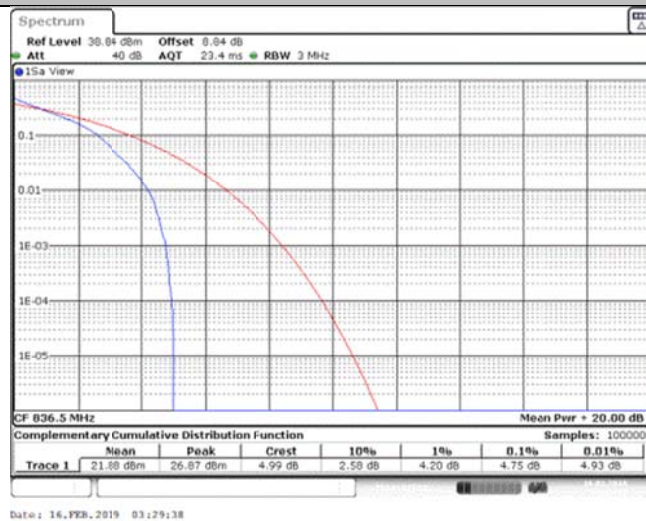

Band25\_20MHz\_16QAM\_26365\_100RB#0

Band25\_20MHz\_16QAM\_26590\_1RB#0

Band25\_20MHz\_16QAM\_26590\_100RB#0

Band26\_1.4MHz\_QPSK\_26797\_1RB#0

Band26\_1.4MHz\_QPSK\_26797\_6RB#0

Band26\_1.4MHz\_QPSK\_26915\_1RB#0