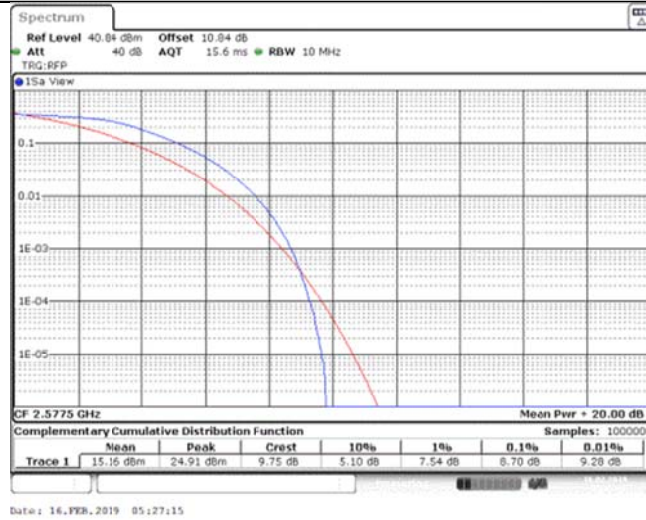

Band38_15MHz_QPSK_37825_75RB#0