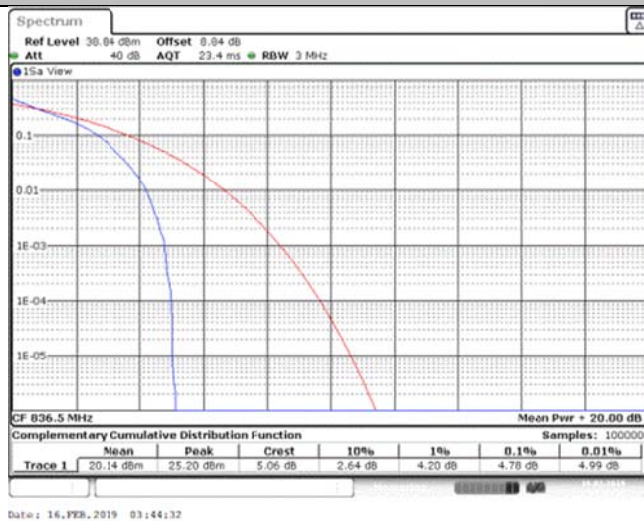

Band26\_1.4MHz\_16QAM\_26915\_6RB#0

Band26\_1.4MHz\_16QAM\_27033\_1RB#0

Band26\_1.4MHz\_16QAM\_27033\_6RB#0

Band26\_3MHz\_QPSK\_26805\_1RB#0

Band26\_3MHz\_QPSK\_26805\_15RB#0

Band26\_3MHz\_QPSK\_26915\_1RB#0