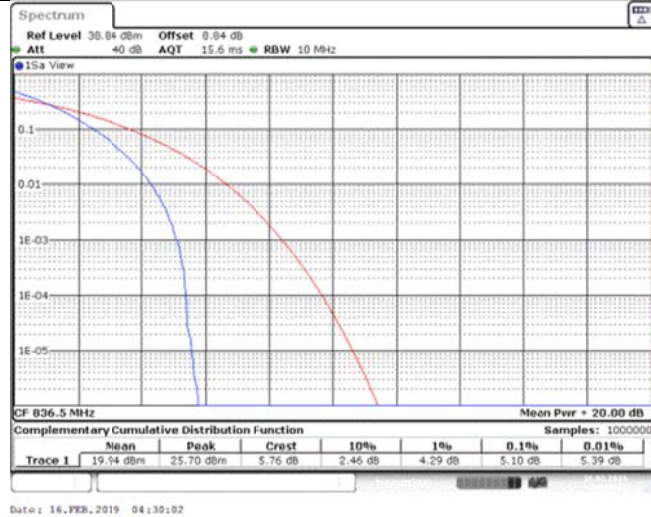

Band26\_10MHz\_16QAM\_26990\_50RB#0

Band26\_15MHz\_QPSK\_26865\_1RB#0

Band26\_15MHz\_QPSK\_26865\_75RB#0

Band26\_15MHz\_QPSK\_26915\_1RB#0

Band26\_15MHz\_QPSK\_26915\_75RB#0

Band26\_15MHz\_QPSK\_26965\_1RB#0