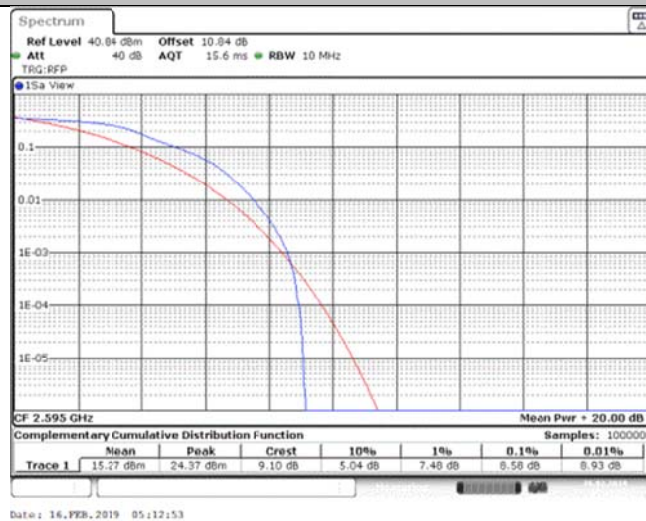

Band38_10MHz_QPSK_38000_1RB#0