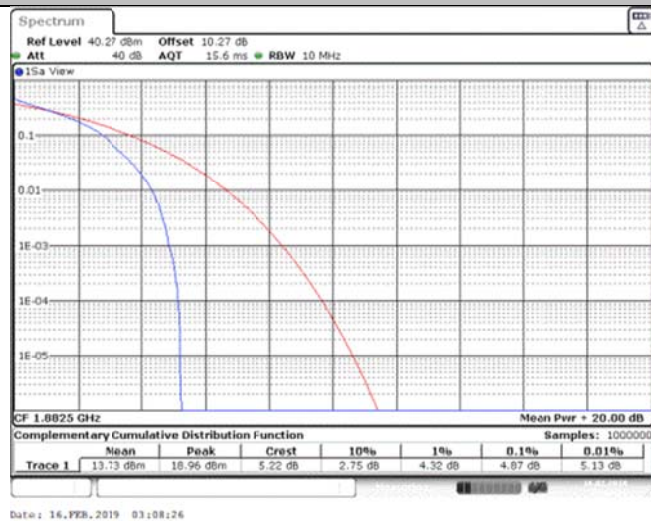

Band25\_15MHz\_16QAM\_26365\_75RB#0

Band25\_15MHz\_16QAM\_26615\_1RB#0

Band25\_15MHz\_16QAM\_26615\_75RB#0

Band25\_20MHz\_QPSK\_26140\_1RB#0

Band25\_20MHz\_QPSK\_26140\_100RB#0

Band25\_20MHz\_QPSK\_26365\_1RB#0