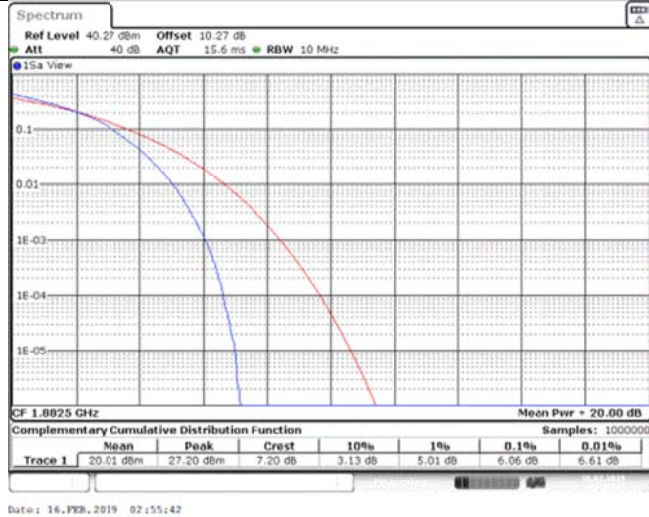

Band25\_15MHz\_16QAM\_26365\_75RB#0

Band25\_15MHz\_16QAM\_26615\_1RB#0

Band25\_15MHz\_16QAM\_26615\_75RB#0

Band25\_20MHz\_QPSK\_26140\_1RB#0

Band25\_20MHz\_QPSK\_26140\_100RB#0

Band25\_20MHz\_QPSK\_26365\_1RB#0