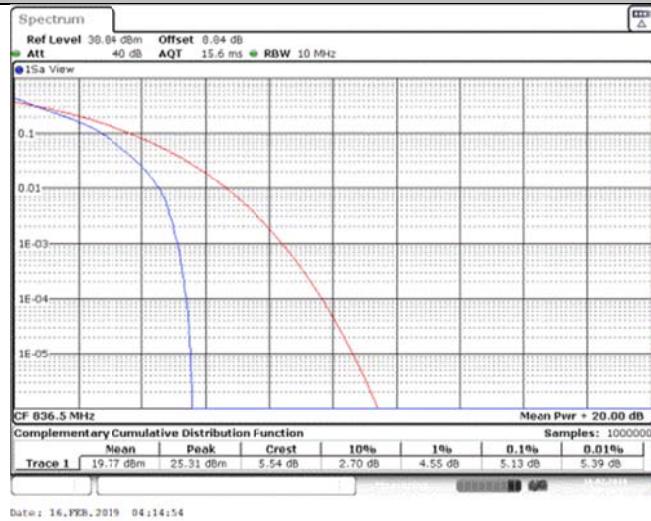

Band26\_5MHz\_16QAM\_27015\_25RB#0

Band26\_10MHz\_QPSK\_26840\_1RB#0

Band26\_10MHz\_QPSK\_26840\_50RB#0

Band26\_10MHz\_QPSK\_26915\_1RB#0

Band26\_10MHz\_QPSK\_26915\_50RB#0

Band26\_10MHz\_QPSK\_26990\_1RB#0