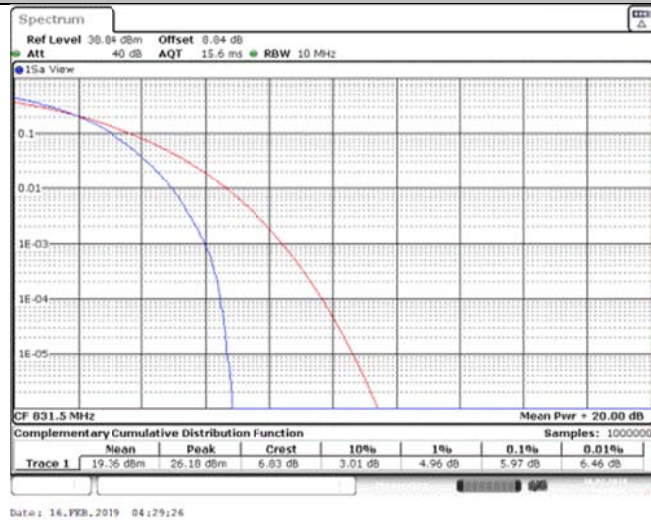

Band26\_15MHz\_QPSK\_26965\_75RB#0

Band26\_15MHz\_16QAM\_26865\_1RB#0

Band26\_15MHz\_16QAM\_26865\_75RB#0

Band26\_15MHz\_16QAM\_26915\_1RB#0

Band26\_15MHz\_16QAM\_26915\_75RB#0

Band26\_15MHz\_16QAM\_26965\_1RB#0