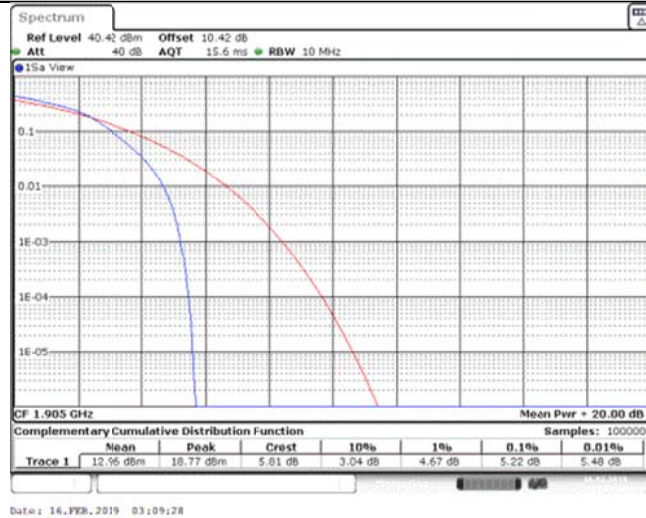

Band25_20MHz_16QAM_26590_1RB#0