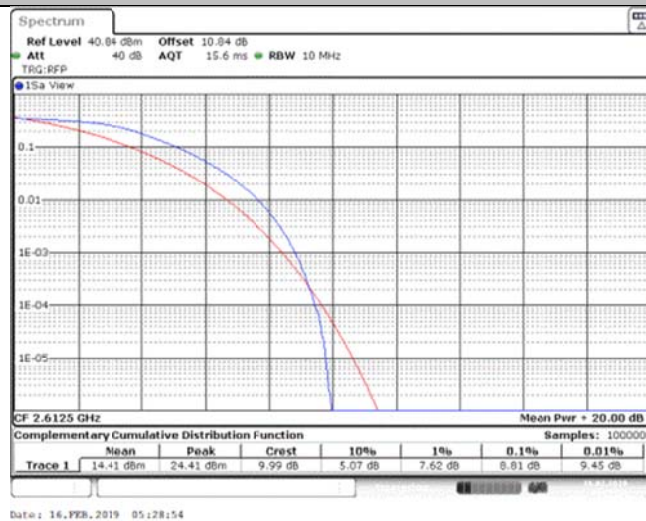

Band38\_15MHz\_QPSK\_37825\_1RB#0

Band38\_15MHz\_QPSK\_37825\_75RB#0

Band38\_15MHz\_QPSK\_38000\_1RB#0

Band38\_15MHz\_QPSK\_38000\_75RB#0

Band38\_15MHz\_QPSK\_38175\_1RB#0

Band38\_15MHz\_QPSK\_38175\_75RB#0