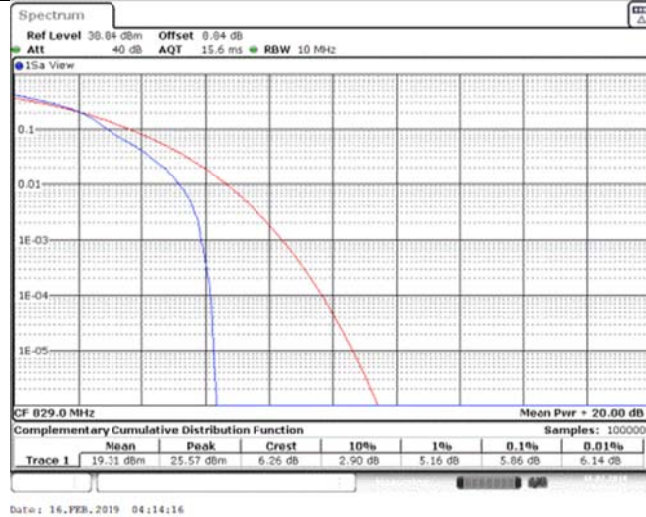

Band26_10MHz_16QAM_26840_1RB#0