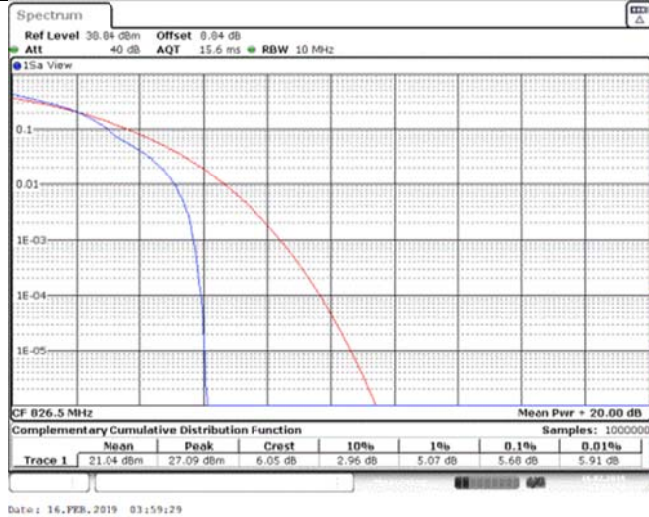

Band26_5MHz_16QAM_26815_1RB#0