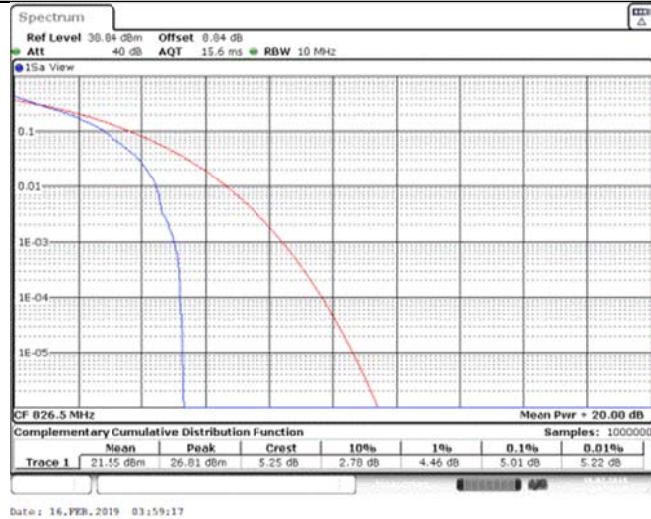

Band26_5MHz_QPSK_26815_1RB#0