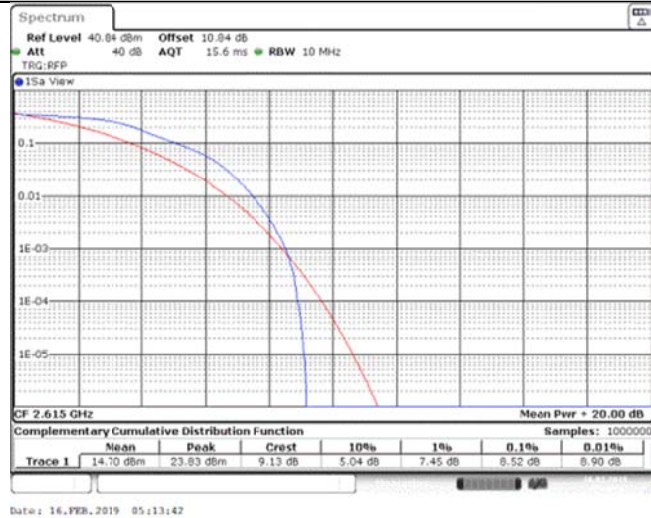

Band38\_10MHz\_QPSK\_37800\_1RB#0

Band38\_10MHz\_QPSK\_37800\_50RB#0

Band38\_10MHz\_QPSK\_38000\_1RB#0

Band38\_10MHz\_QPSK\_38000\_50RB#0

Band38\_10MHz\_QPSK\_38200\_1RB#0

Band38\_10MHz\_QPSK\_38200\_50RB#0