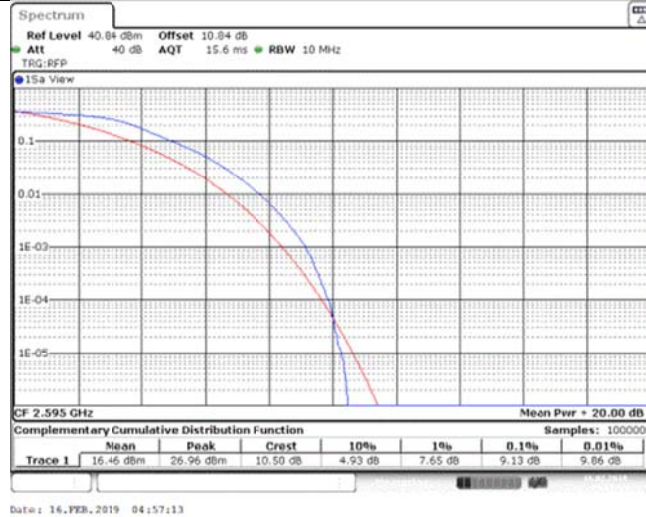

Band26\_15MHz\_16QAM\_26965\_75RB#0

Band38\_5MHz\_QPSK\_37775\_1RB#0

Band38\_5MHz\_QPSK\_37775\_25RB#0

Band38\_5MHz\_QPSK\_38000\_1RB#0

Band38\_5MHz\_QPSK\_38000\_25RB#0

Band38\_5MHz\_QPSK\_38225\_1RB#0

Band38\_5MHz\_QPSK\_38225\_25RB#0