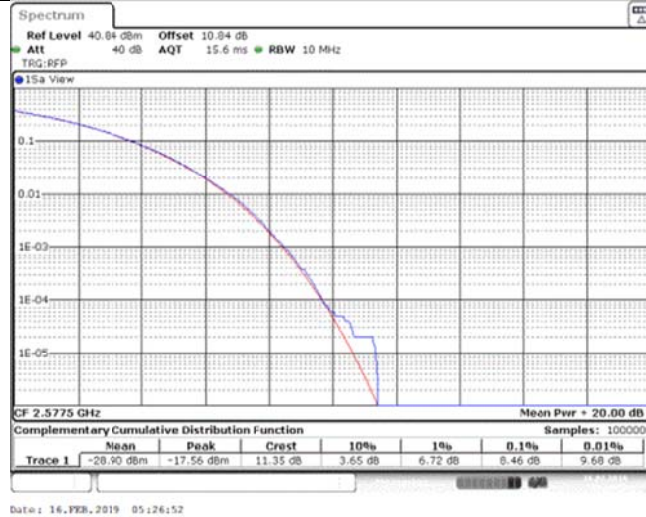

Band38_15MHz_QPSK_37825_1RB#0