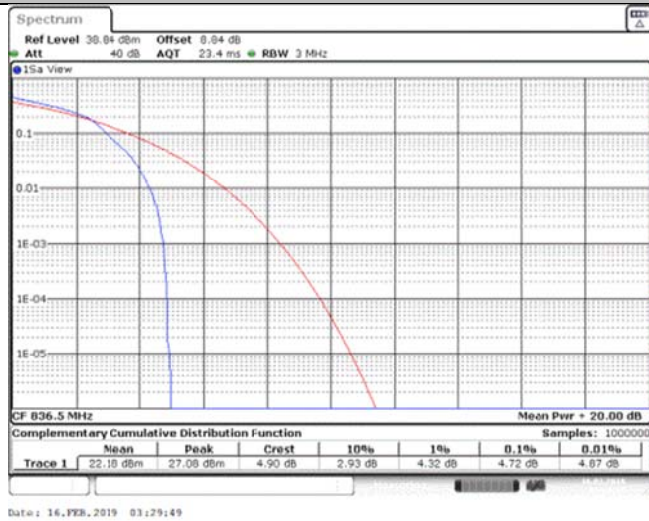

Band26\_1.4MHz\_QPSK\_26915\_6RB#0

Band26\_1.4MHz\_QPSK\_27033\_1RB#0

Band26\_1.4MHz\_QPSK\_27033\_6RB#0

Band26\_1.4MHz\_16QAM\_26797\_1RB#0

Band26\_1.4MHz\_16QAM\_26797\_6RB#0

Band26\_1.4MHz\_16QAM\_26915\_1RB#0