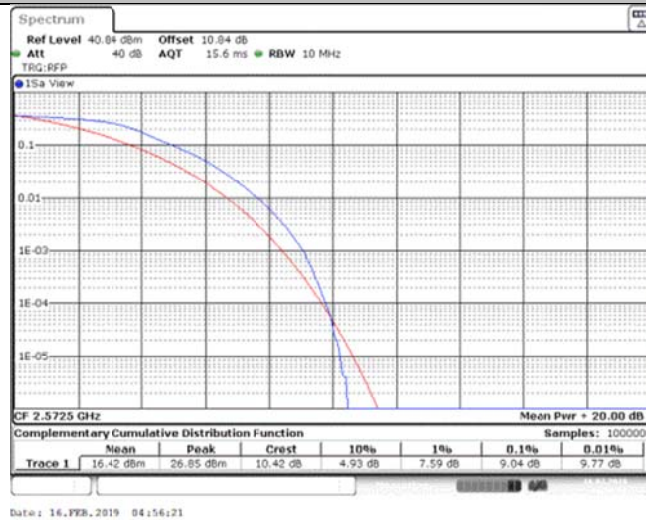

Band38_5MHz_QPSK_37775_25RB#0