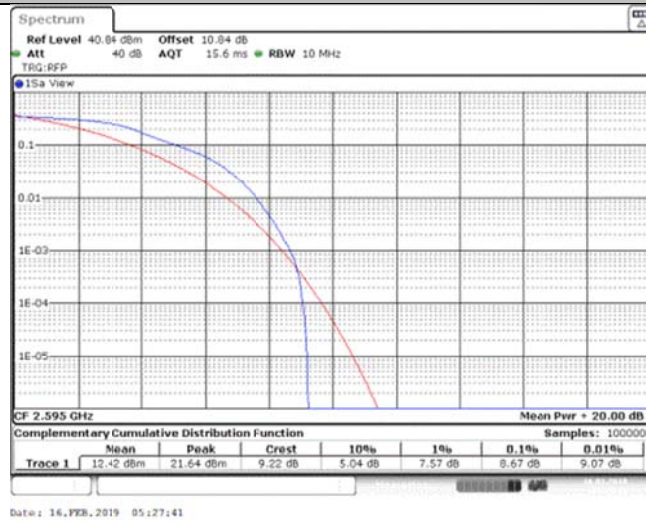

Band38_15MHz_QPSK_38000_1RB#0