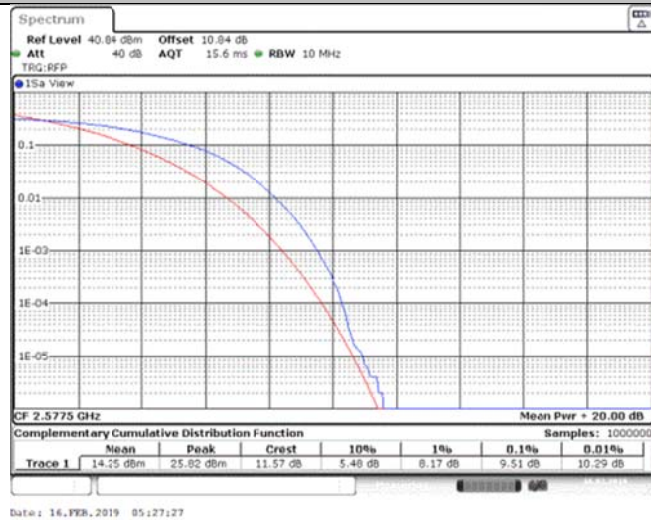

Band38_15MHz_16QAM_37825_75RB#0