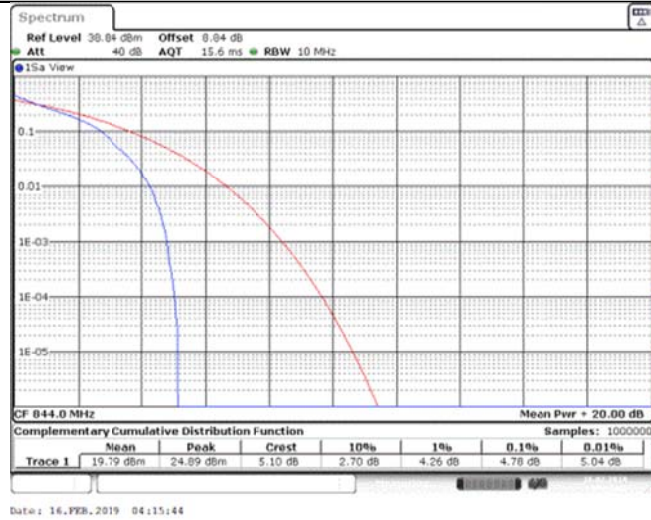

Band26\_5MHz\_16QAM\_27015\_25RB#0

Band26\_10MHz\_QPSK\_26840\_1RB#0

Band26\_10MHz\_QPSK\_26840\_50RB#0

Band26\_10MHz\_QPSK\_26915\_1RB#0

Band26\_10MHz\_QPSK\_26915\_50RB#0

Band26\_10MHz\_QPSK\_26990\_1RB#0