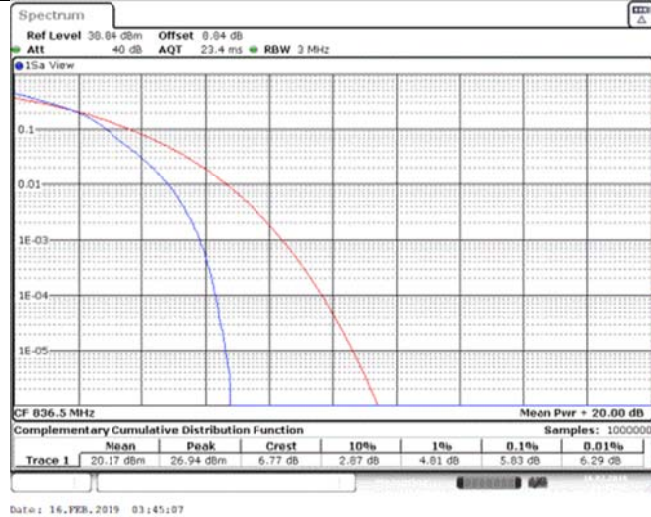

Band26\_3MHz\_QPSK\_26915\_15RB#0

Band26\_3MHz\_QPSK\_27025\_1RB#0

Band26\_3MHz\_QPSK\_27025\_15RB#0

Band26\_3MHz\_16QAM\_26805\_1RB#0

Band26\_3MHz\_16QAM\_26805\_15RB#0

Band26\_3MHz\_16QAM\_26915\_1RB#0

Band26\_3MHz\_16QAM\_26915\_15RB#0