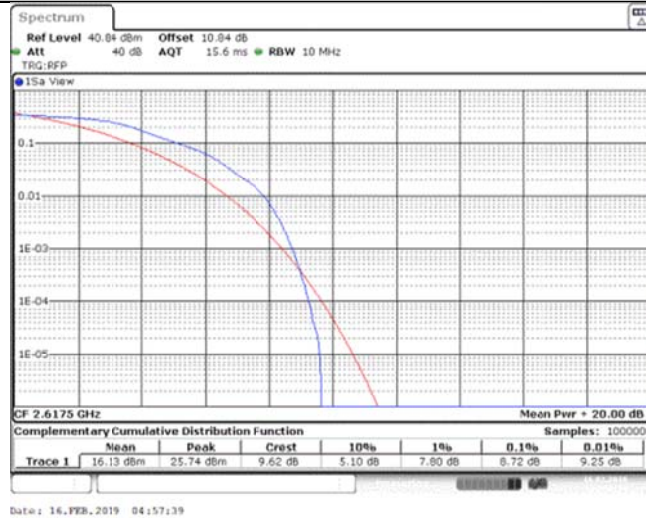

Band26\_15MHz\_16QAM\_26965\_75RB#0

Band38\_5MHz\_QPSK\_37775\_1RB#0

Band38\_5MHz\_QPSK\_37775\_25RB#0

Band38\_5MHz\_QPSK\_38000\_1RB#0

Band38\_5MHz\_QPSK\_38000\_25RB#0

Band38\_5MHz\_QPSK\_38225\_1RB#0

Band38\_5MHz\_QPSK\_38225\_25RB#0