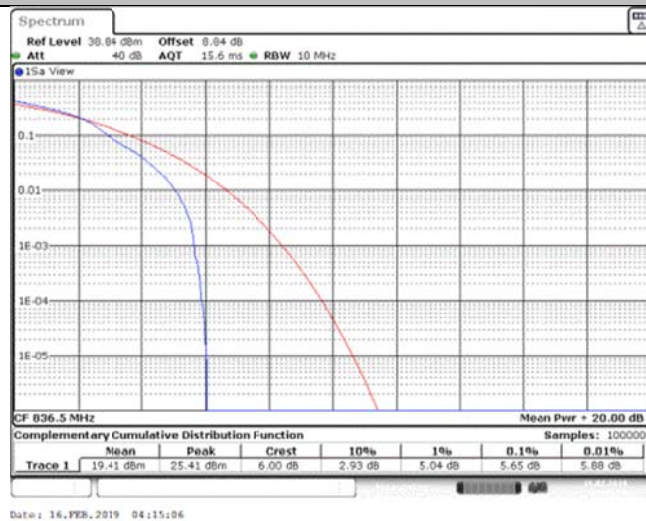

Band26\_10MHz\_QPSK\_26990\_50RB#0

Band26\_10MHz\_16QAM\_26840\_1RB#0

Band26\_10MHz\_16QAM\_26840\_50RB#0

Band26\_10MHz\_16QAM\_26915\_1RB#0

Band26\_10MHz\_16QAM\_26915\_50RB#0

Band26\_10MHz\_16QAM\_26990\_1RB#0