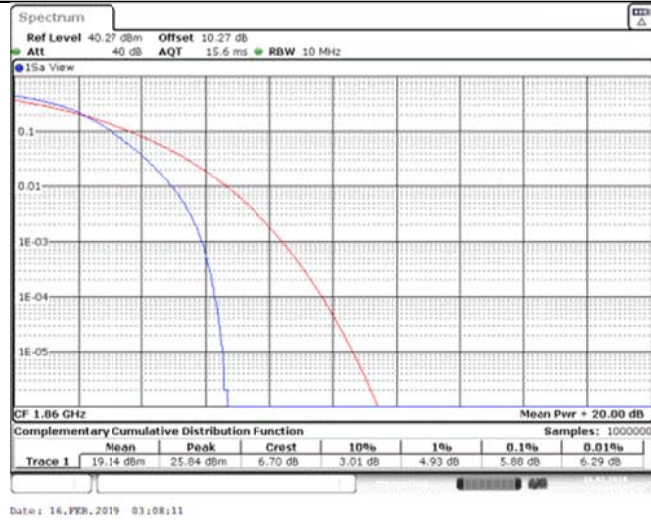

Band25\_20MHz\_QPSK\_26365\_100RB#0

Band25\_20MHz\_QPSK\_26590\_1RB#0

Band25\_20MHz\_QPSK\_26590\_100RB#0

Band25\_20MHz\_16QAM\_26140\_1RB#0

Band25\_20MHz\_16QAM\_26140\_100RB#0

Band25\_20MHz\_16QAM\_26365\_1RB#0