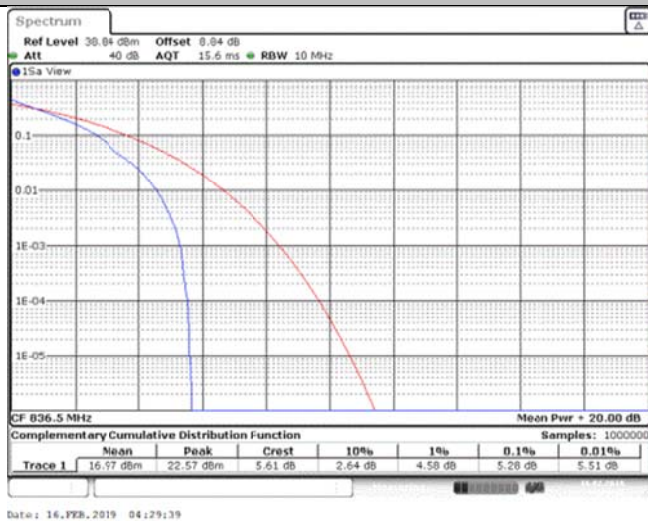

Band26\_10MHz\_16QAM\_26990\_50RB#0

Band26\_15MHz\_QPSK\_26865\_1RB#0

Band26\_15MHz\_QPSK\_26865\_75RB#0

Band26\_15MHz\_QPSK\_26915\_1RB#0

Band26\_15MHz\_QPSK\_26915\_75RB#0

Band26\_15MHz\_QPSK\_26965\_1RB#0