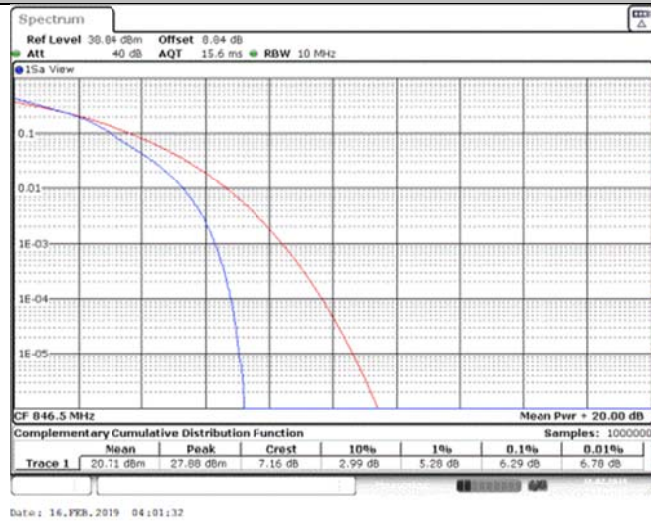

Band26_5MHz_16QAM_27015_25RB#0