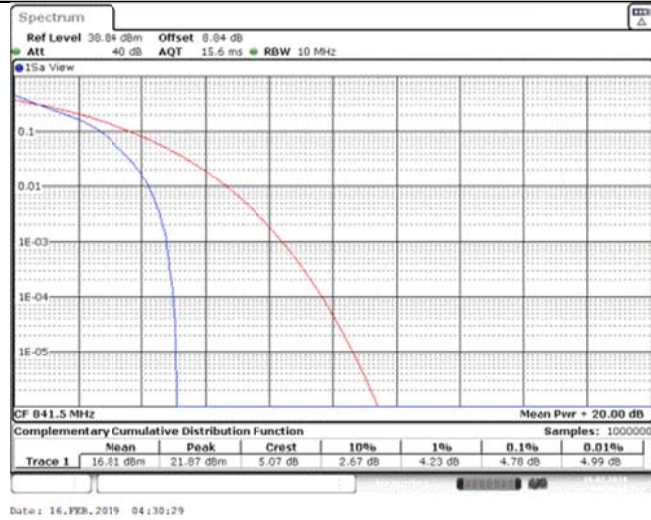

Band26\_10MHz\_16QAM\_26990\_50RB#0

Band26\_15MHz\_QPSK\_26865\_1RB#0

Band26\_15MHz\_QPSK\_26865\_75RB#0

Band26\_15MHz\_QPSK\_26915\_1RB#0

Band26\_15MHz\_QPSK\_26915\_75RB#0

Band26\_15MHz\_QPSK\_26965\_1RB#0