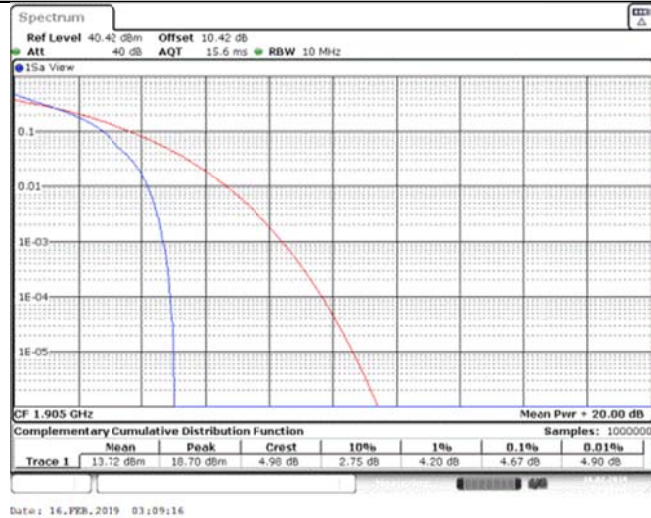

Band25_20MHz_QPSK_26590_1RB#0