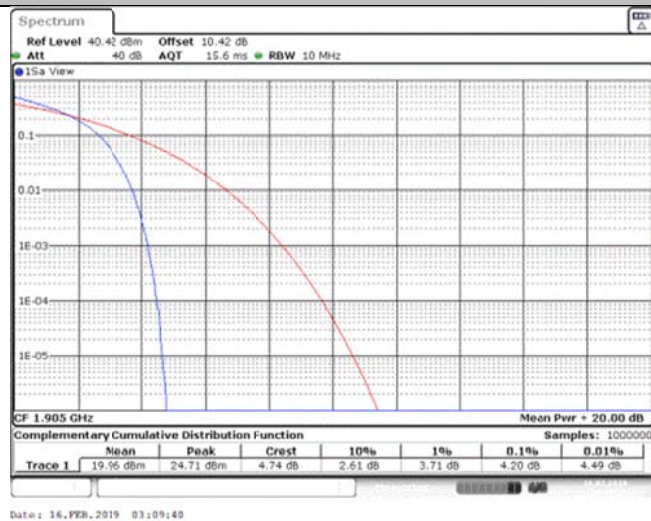

Band25_20MHz_QPSK_26590_100RB#0