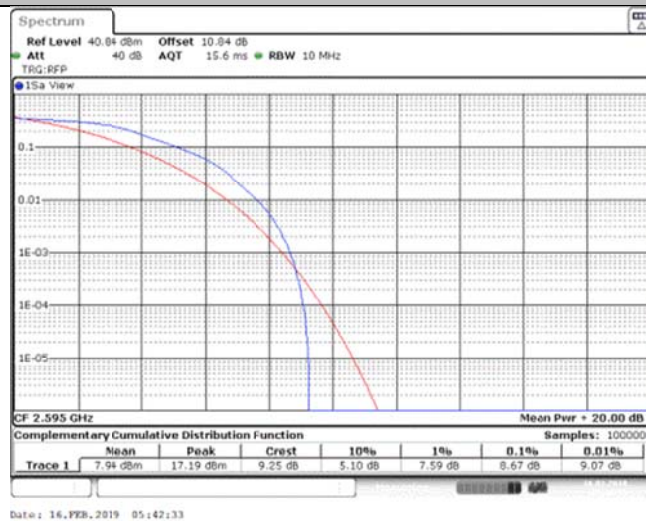

Band38_20MHz_QPSK_38000_1RB#0