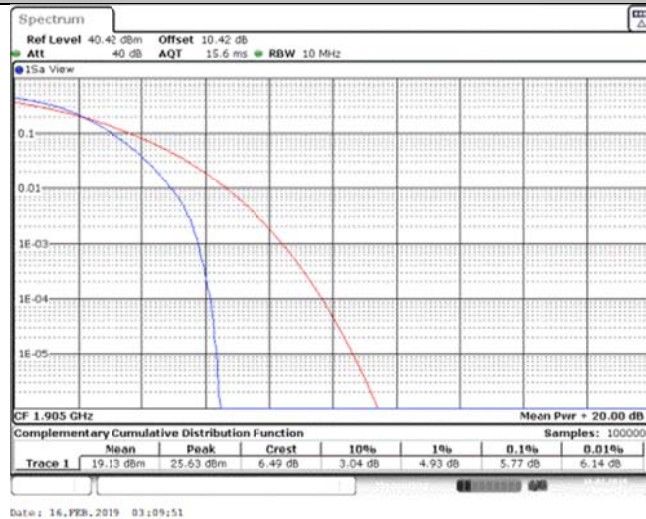

Band25_20MHz_16QAM_26590_100RB#0