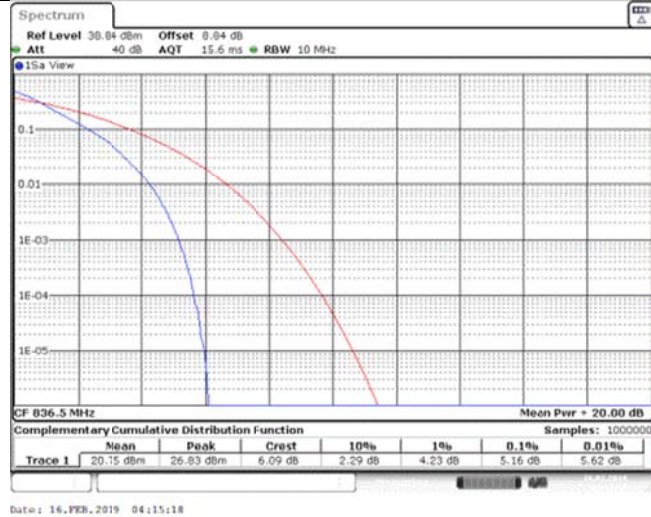

Band26\_5MHz\_16QAM\_27015\_25RB#0

Band26\_10MHz\_QPSK\_26840\_1RB#0

Band26\_10MHz\_QPSK\_26840\_50RB#0

Band26\_10MHz\_QPSK\_26915\_1RB#0

Band26\_10MHz\_QPSK\_26915\_50RB#0

Band26\_10MHz\_QPSK\_26990\_1RB#0