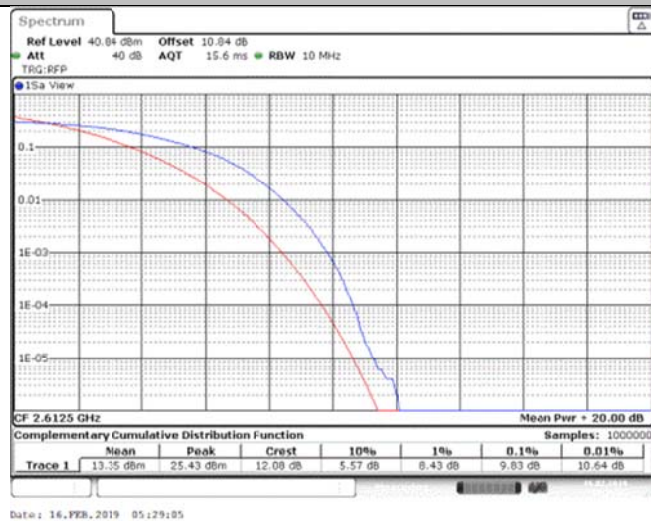

Band38\_15MHz\_16QAM\_37825\_1RB#0

Band38\_15MHz\_16QAM\_37825\_75RB#0

Band38\_15MHz\_16QAM\_38000\_1RB#0

Band38\_15MHz\_16QAM\_38000\_75RB#0

Band38\_15MHz\_16QAM\_38175\_1RB#0

Band38\_15MHz\_16QAM\_38175\_75RB#0