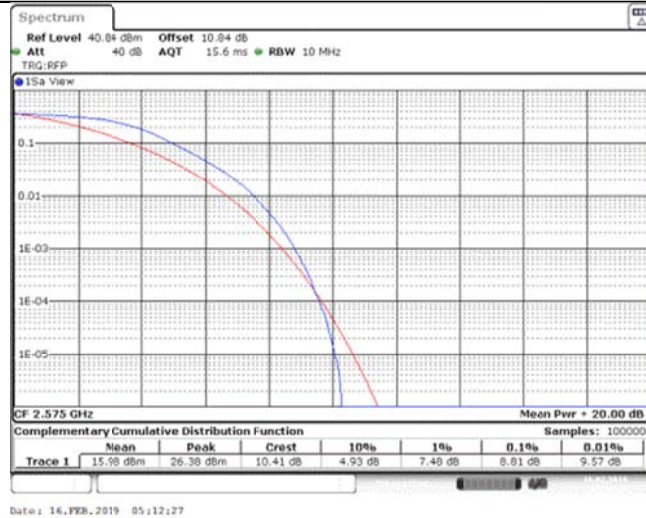

Band38_10MHz_QPSK_37800_50RB#0