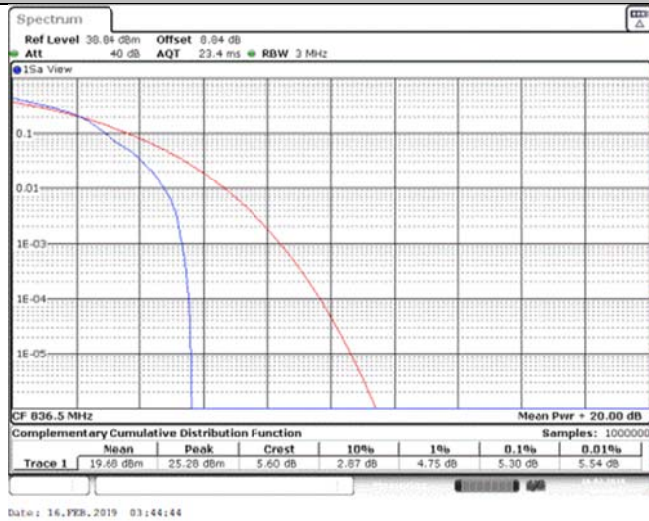

Band26\_3MHz\_QPSK\_26915\_15RB#0

Band26\_3MHz\_QPSK\_27025\_1RB#0

Band26\_3MHz\_QPSK\_27025\_15RB#0

Band26\_3MHz\_16QAM\_26805\_1RB#0

Band26\_3MHz\_16QAM\_26805\_15RB#0

Band26\_3MHz\_16QAM\_26915\_1RB#0

Band26\_3MHz\_16QAM\_26915\_15RB#0