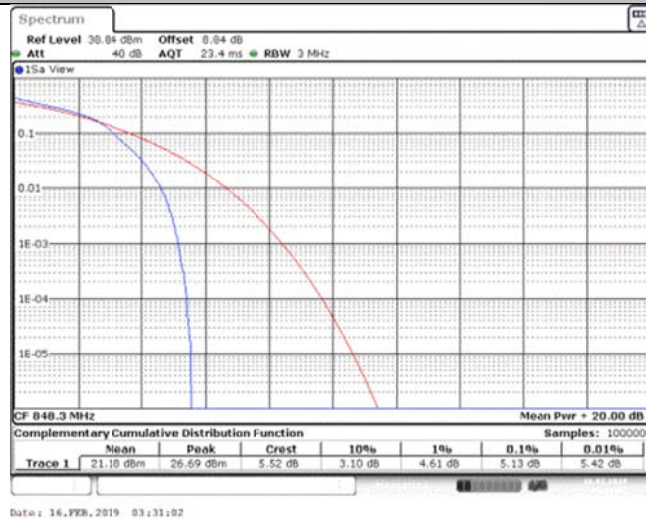

Band26_1.4MHz_16QAM_27033_6RB#0