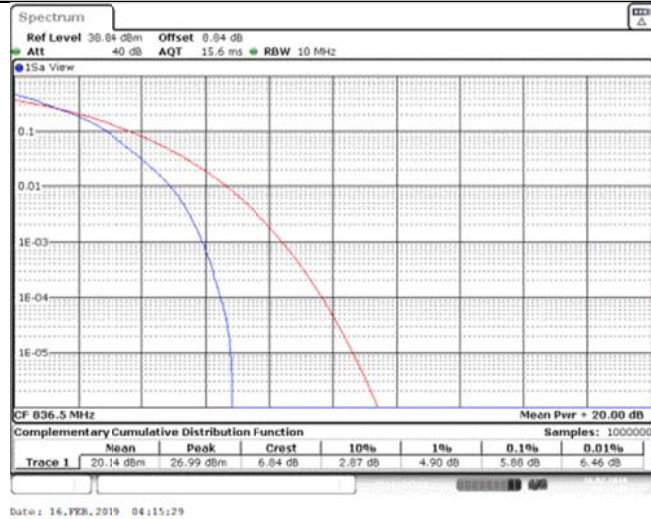

Band26\_10MHz\_QPSK\_26990\_50RB#0

Band26\_10MHz\_16QAM\_26840\_1RB#0

Band26\_10MHz\_16QAM\_26840\_50RB#0

Band26\_10MHz\_16QAM\_26915\_1RB#0

Band26\_10MHz\_16QAM\_26915\_50RB#0

Band26\_10MHz\_16QAM\_26990\_1RB#0