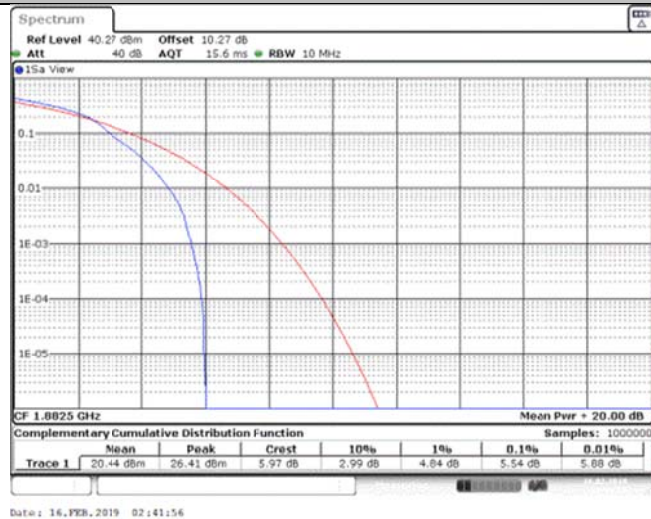

Band25\_10MHz\_QPSK\_26640\_50RB#0

Band25\_10MHz\_16QAM\_26090\_1RB#0

Band25\_10MHz\_16QAM\_26090\_50RB#0

Band25\_10MHz\_16QAM\_26365\_1RB#0

Band25\_10MHz\_16QAM\_26365\_50RB#0

Band25\_10MHz\_16QAM\_26640\_1RB#0