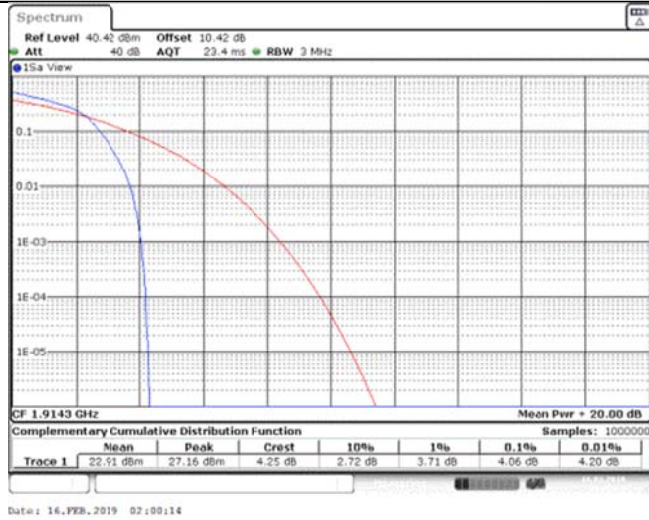

Band25_1.4MHz_16QAM_26683_1RB#0