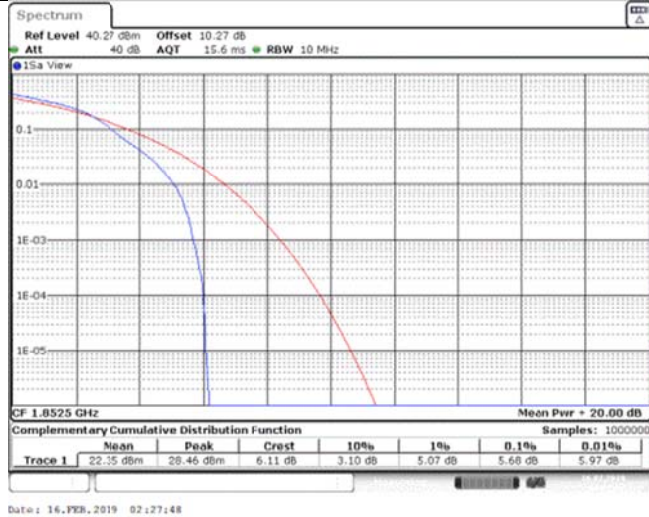

Band25_5MHz_16QAM_26065_1RB#0