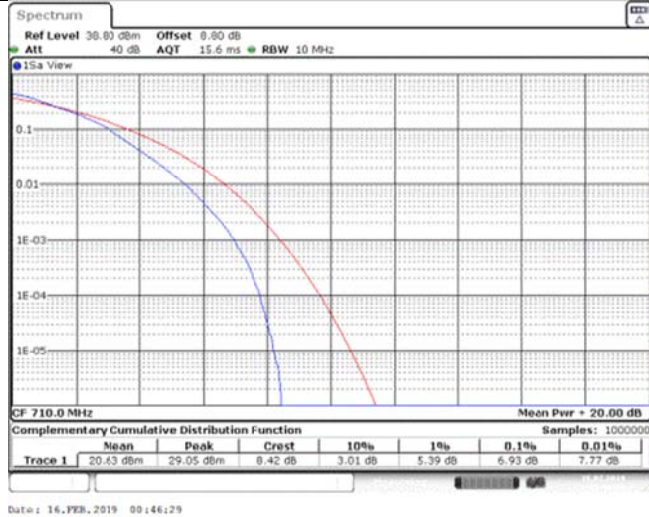

Band17_10MHz_16QAM_23790_50RB#0