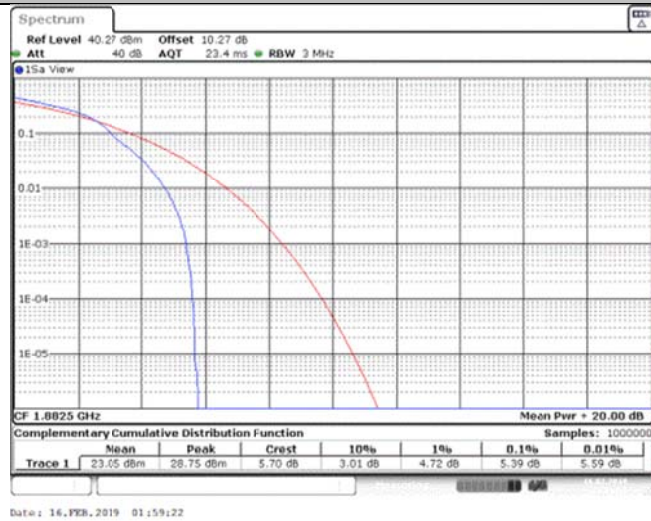

Band25\_1.4MHz\_QPSK\_26365\_6RB#0

Band25\_1.4MHz\_QPSK\_26683\_1RB#0

Band25\_1.4MHz\_QPSK\_26683\_6RB#0

Band25\_1.4MHz\_16QAM\_26047\_1RB#0

Band25\_1.4MHz\_16QAM\_26047\_6RB#0

Band25\_1.4MHz\_16QAM\_26365\_1RB#0