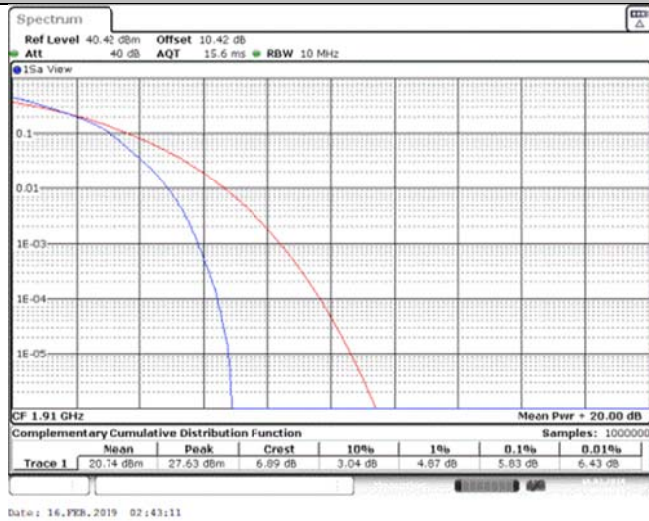

Band25_10MHz_16QAM_26640_50RB#0