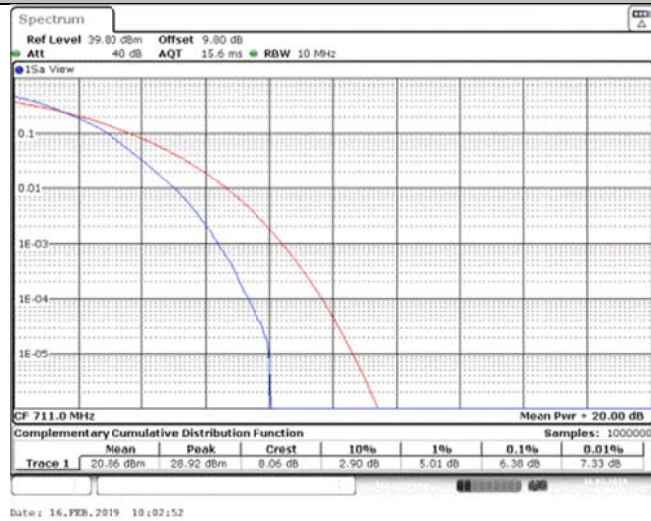

Band12\_10MHz\_16QAM\_23095\_1RB#0

Band12\_10MHz\_16QAM\_23095\_50RB#0

Band12\_10MHz\_16QAM\_23130\_1RB#0

Band12\_10MHz\_16QAM\_23130\_50RB#0

Band17\_5MHz\_QPSK\_23755\_1RB#0

Band17\_5MHz\_QPSK\_23755\_25RB#0