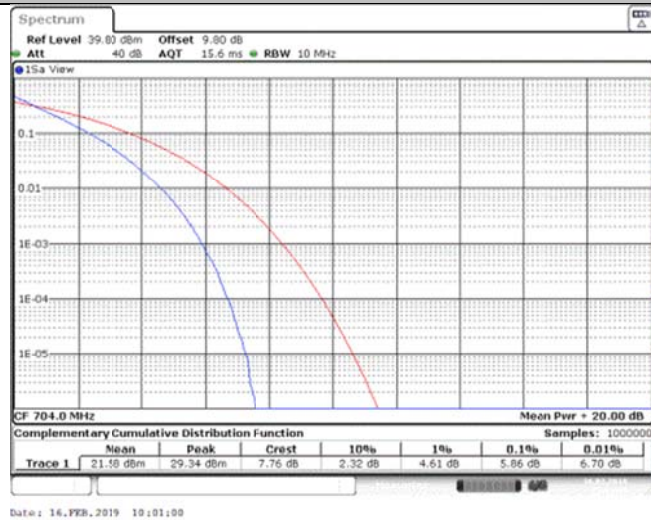

Band12\_5MHz\_16QAM\_23095\_1RB#0

Band12\_5MHz\_16QAM\_23095\_25RB#0

Band12\_5MHz\_16QAM\_23155\_1RB#0

Band12\_5MHz\_16QAM\_23155\_25RB#0

Band12\_10MHz\_QPSK\_23060\_1RB#0

Band12\_10MHz\_QPSK\_23060\_50RB#0