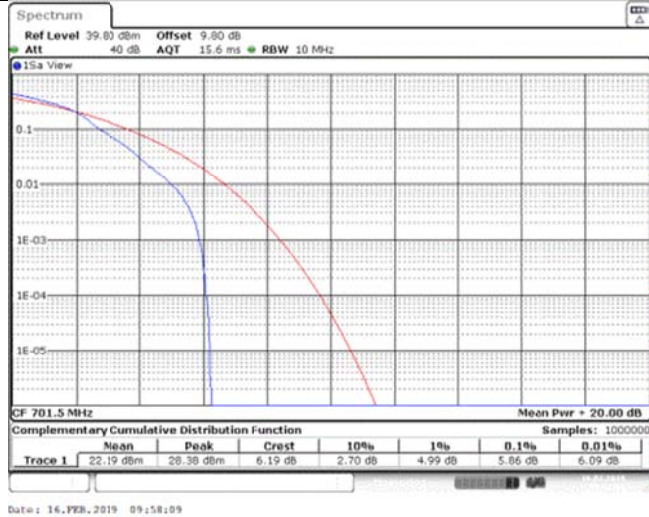

Band12\_5MHz\_QPSK\_23035\_25RB#0

Band12\_5MHz\_QPSK\_23095\_1RB#0

Band12\_5MHz\_QPSK\_23095\_25RB#0

Band12\_5MHz\_QPSK\_23155\_1RB#0

Band12\_5MHz\_QPSK\_23155\_25RB#0

Band12\_5MHz\_16QAM\_23035\_1RB#0

Band12\_5MHz\_16QAM\_23035\_25RB#0