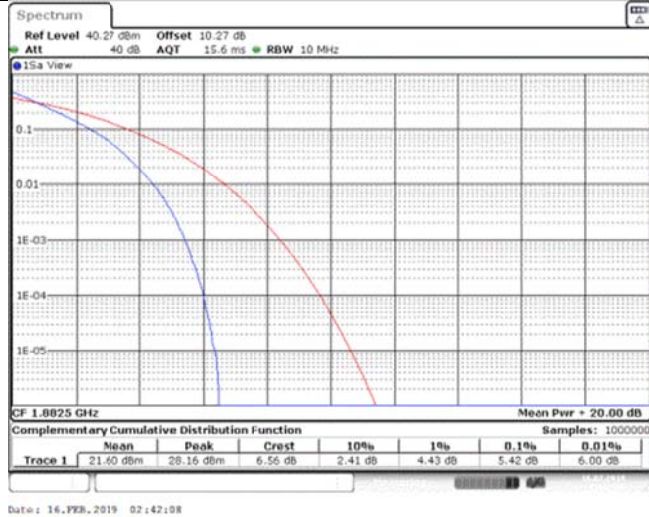

Band25\_5MHz\_16QAM\_26665\_25RB#0

Band25\_10MHz\_QPSK\_26090\_1RB#0

Band25\_10MHz\_QPSK\_26090\_50RB#0

Band25\_10MHz\_QPSK\_26365\_1RB#0

Band25\_10MHz\_QPSK\_26365\_50RB#0

Band25\_10MHz\_QPSK\_26640\_1RB#0