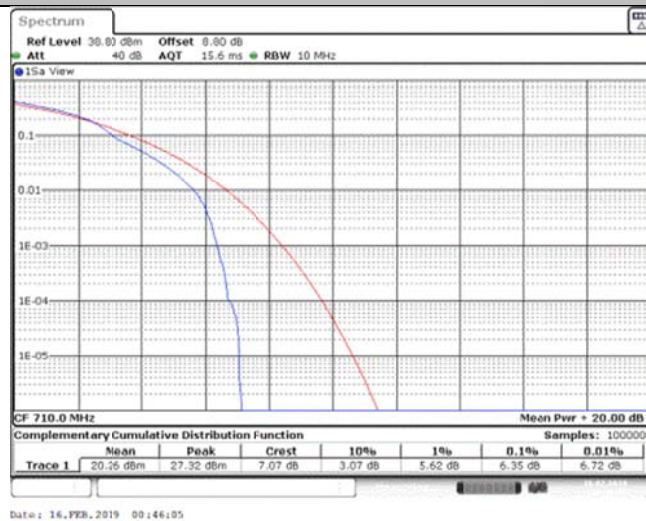

Band17\_10MHz\_QPSK\_23790\_50RB#0

Band17\_10MHz\_QPSK\_23800\_1RB#0

Band17\_10MHz\_QPSK\_23800\_50RB#0

Band17\_10MHz\_16QAM\_23780\_1RB#0

Band17\_10MHz\_16QAM\_23780\_50RB#0

Band17\_10MHz\_16QAM\_23790\_1RB#0