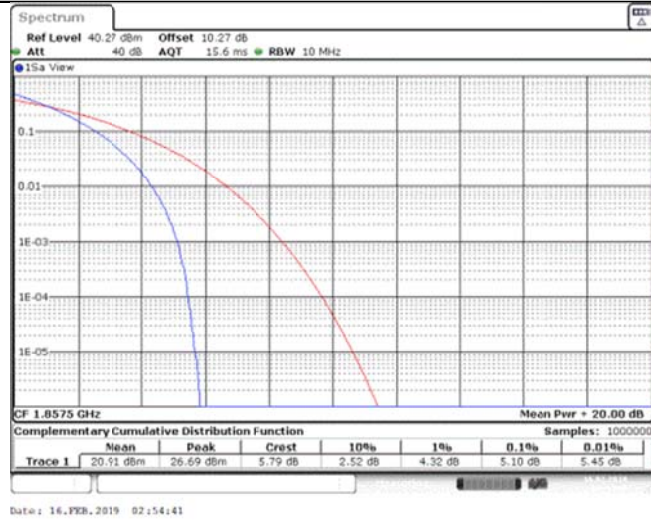

Band25_15MHz_QPSK_26115_75RB#0