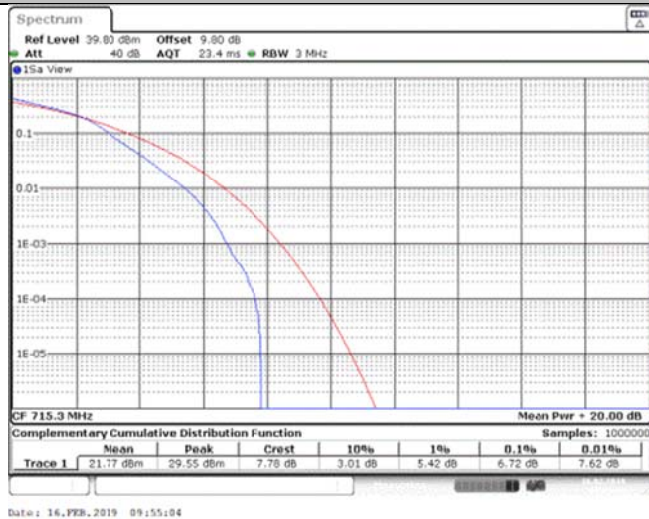

Band12\_1.4MHz\_16QAM\_23017\_1RB#0

Band12\_1.4MHz\_16QAM\_23017\_6RB#0

Band12\_1.4MHz\_16QAM\_23095\_1RB#0

Band12\_1.4MHz\_16QAM\_23095\_6RB#0

Band12\_1.4MHz\_16QAM\_23173\_1RB#0

Band12\_1.4MHz\_16QAM\_23173\_6RB#0