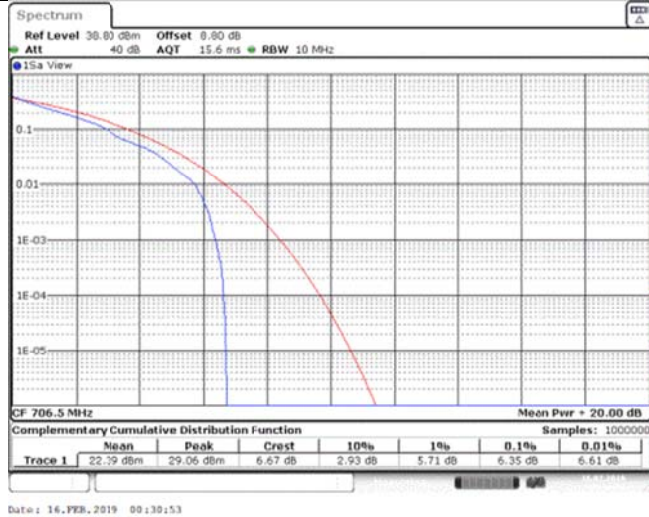

Band12\_10MHz\_16QAM\_23095\_1RB#0

Band12\_10MHz\_16QAM\_23095\_50RB#0

Band12\_10MHz\_16QAM\_23130\_1RB#0

Band12\_10MHz\_16QAM\_23130\_50RB#0

Band17\_5MHz\_QPSK\_23755\_1RB#0

Band17\_5MHz\_QPSK\_23755\_25RB#0