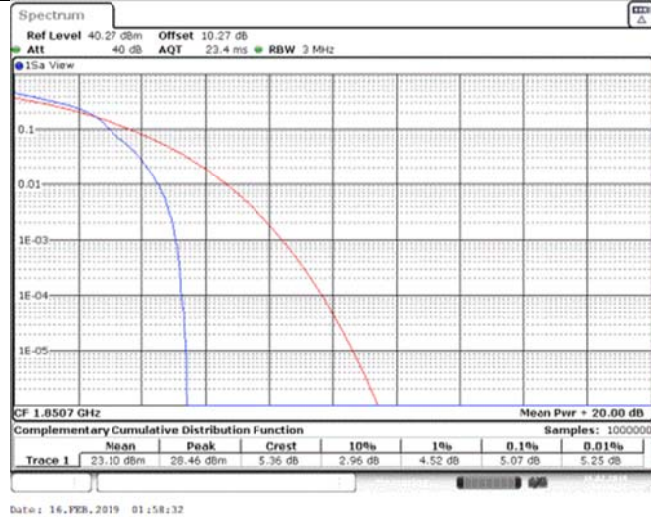

Band25\_1.4MHz\_QPSK\_26365\_6RB#0

Band25\_1.4MHz\_QPSK\_26683\_1RB#0

Band25\_1.4MHz\_QPSK\_26683\_6RB#0

Band25\_1.4MHz\_16QAM\_26047\_1RB#0

Band25\_1.4MHz\_16QAM\_26047\_6RB#0

Band25\_1.4MHz\_16QAM\_26365\_1RB#0