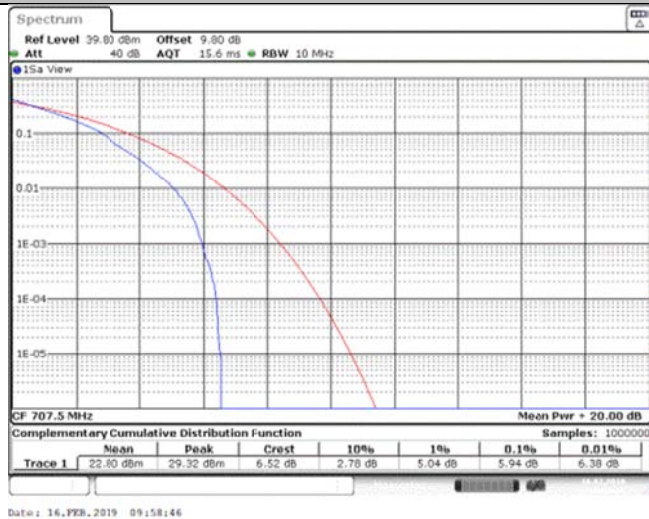

Band12_5MHz_QPSK_23095_1RB#0