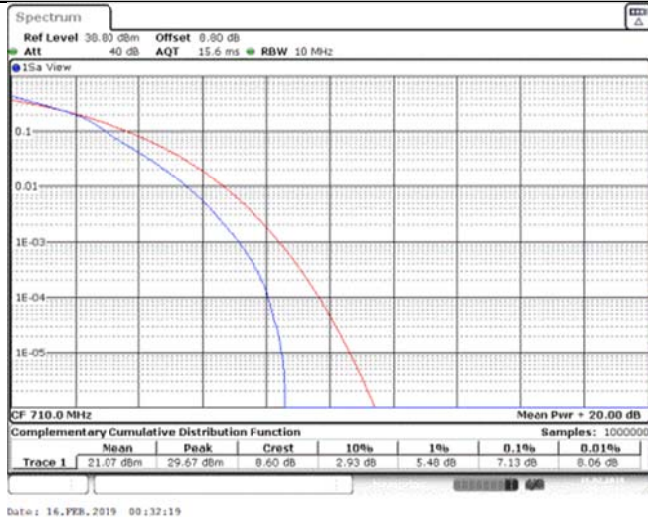

Band17_5MHz_16QAM_23790_25RB#0