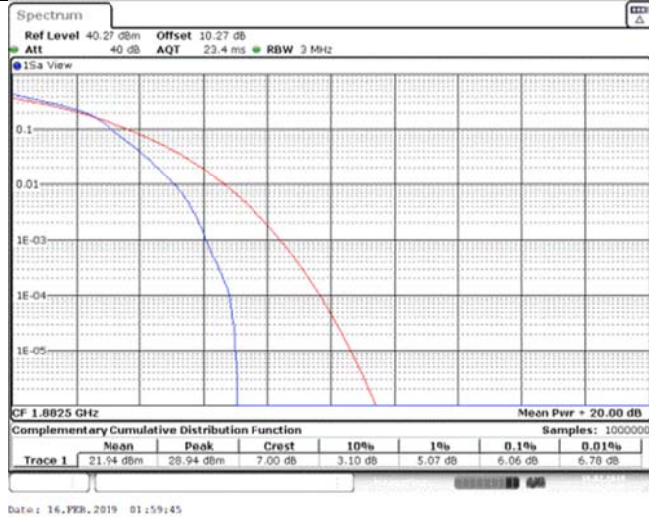

Band25_1.4MHz_16QAM_26365_6RB#0