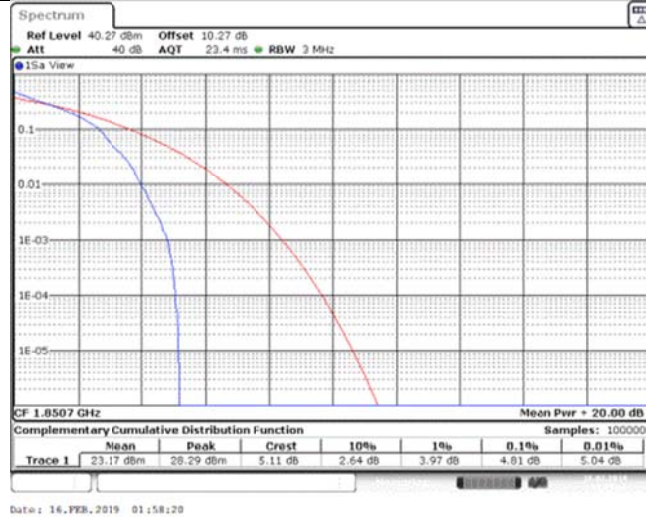

Band17\_10MHz\_16QAM\_23790\_50RB#0

Band17\_10MHz\_16QAM\_23800\_1RB#0

Band17\_10MHz\_16QAM\_23800\_50RB#0

Band25\_1.4MHz\_QPSK\_26047\_1RB#0

Band25\_1.4MHz\_QPSK\_26047\_6RB#0

Band25\_1.4MHz\_QPSK\_26365\_1RB#0