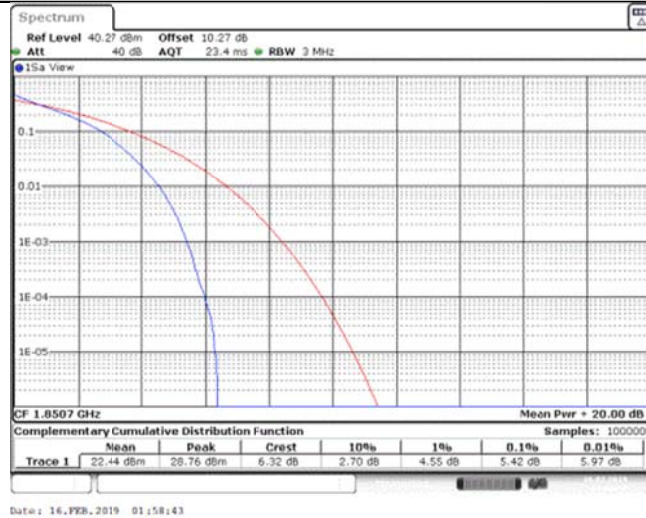

Band17\_10MHz\_16QAM\_23790\_50RB#0

Band17\_10MHz\_16QAM\_23800\_1RB#0

Band17\_10MHz\_16QAM\_23800\_50RB#0

Band25\_1.4MHz\_QPSK\_26047\_1RB#0

Band25\_1.4MHz\_QPSK\_26047\_6RB#0

Band25\_1.4MHz\_QPSK\_26365\_1RB#0