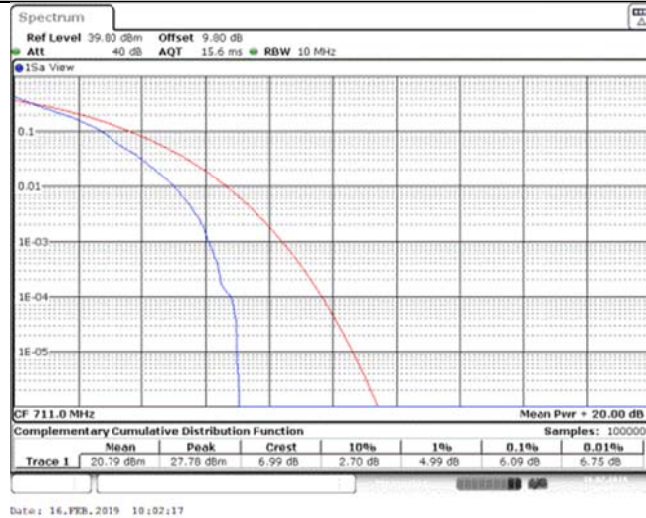

Band12_10MHz_QPSK_23130_1RB#0