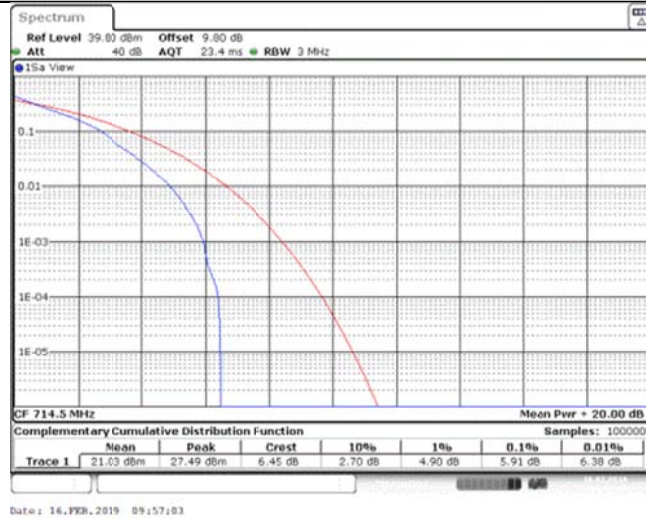

Band12\_3MHz\_QPSK\_23025\_1RB#0

Band12\_3MHz\_QPSK\_23025\_15RB#0

Band12\_3MHz\_QPSK\_23095\_1RB#0

Band12\_3MHz\_QPSK\_23095\_15RB#0

Band12\_3MHz\_QPSK\_23165\_1RB#0

Band12\_3MHz\_QPSK\_23165\_15RB#0

Band12\_3MHz\_16QAM\_23025\_1RB#0