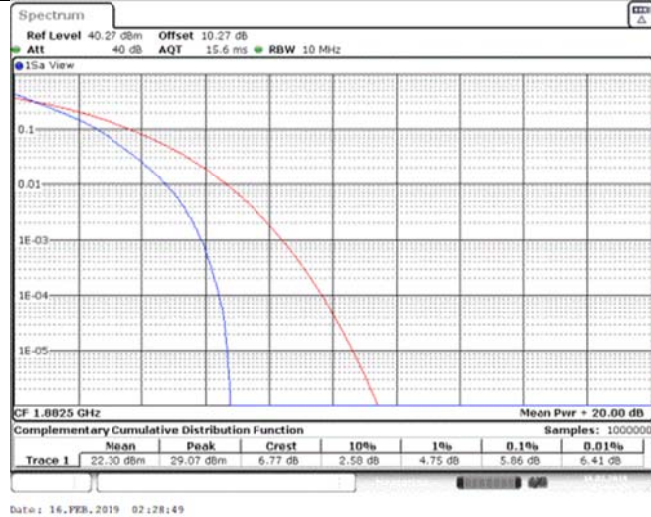

Band25\_3MHz\_16QAM\_26675\_1RB#0

Band25\_3MHz\_16QAM\_26675\_15RB#0

Band25\_5MHz\_QPSK\_26065\_1RB#0

Band25\_5MHz\_QPSK\_26065\_25RB#0

Band25\_5MHz\_QPSK\_26365\_1RB#0

Band25\_5MHz\_QPSK\_26365\_25RB#0

Band25\_5MHz\_QPSK\_26665\_1RB#0