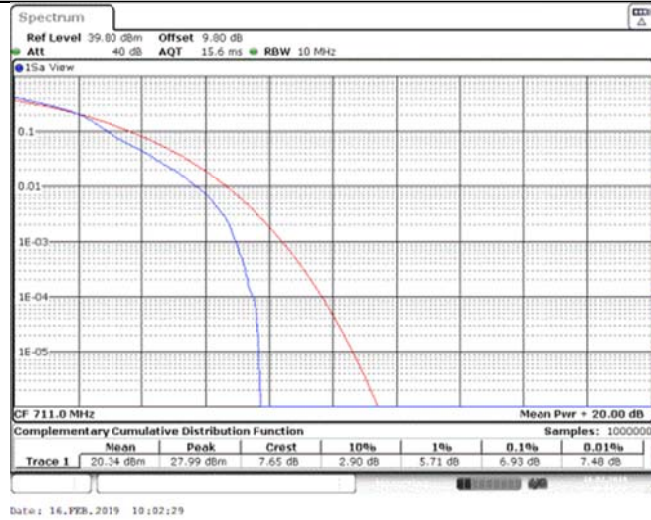

Band12_10MHz_16QAM_23130_1RB#0