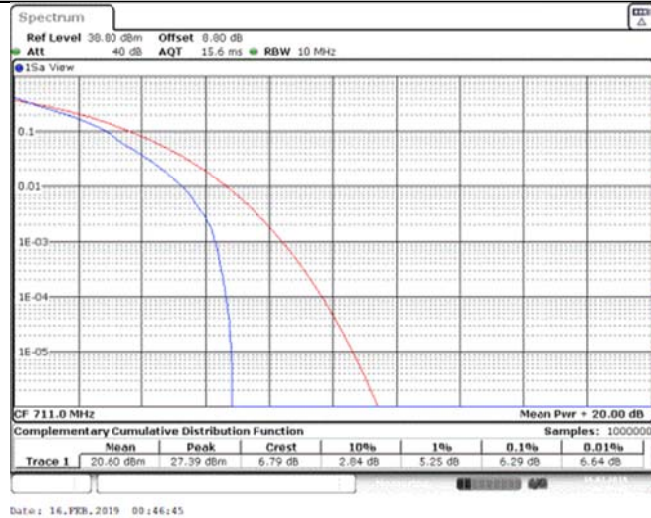

Band17_10MHz_QPSK_23800_1RB#0