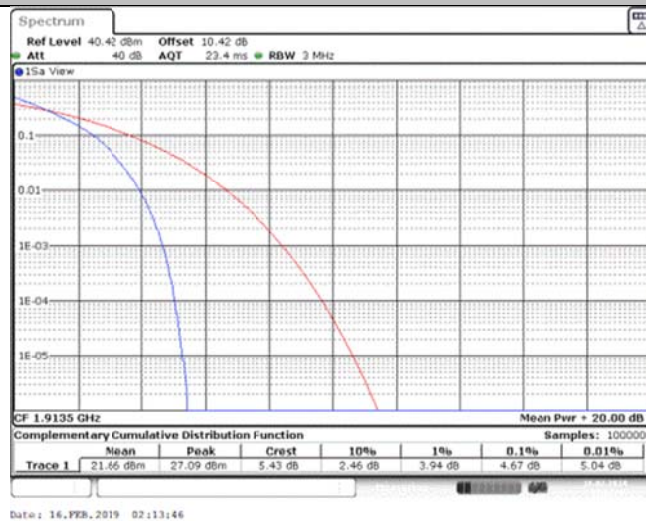

Band25_3MHz_QPSK_26675_15RB#0