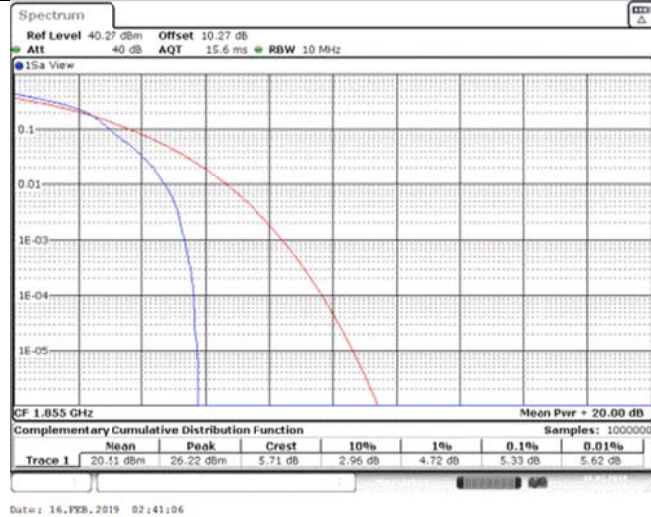

Band25_10MHz_16QAM_26090_1RB#0