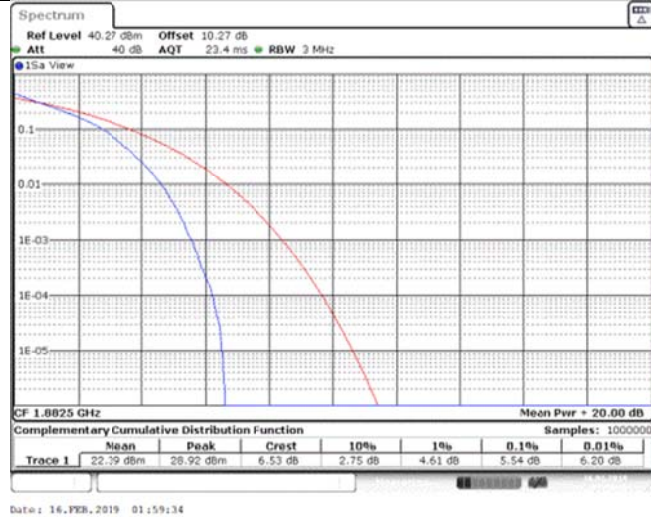

Band25_1.4MHz_QPSK_26365_6RB#0