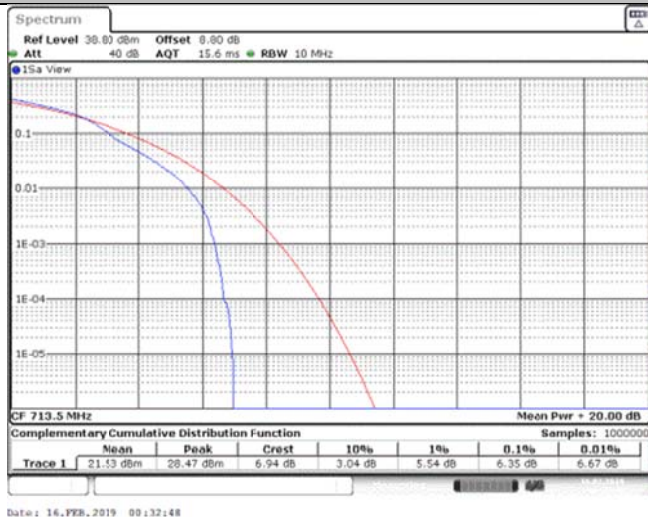

Band17_5MHz_16QAM_23825_1RB#0