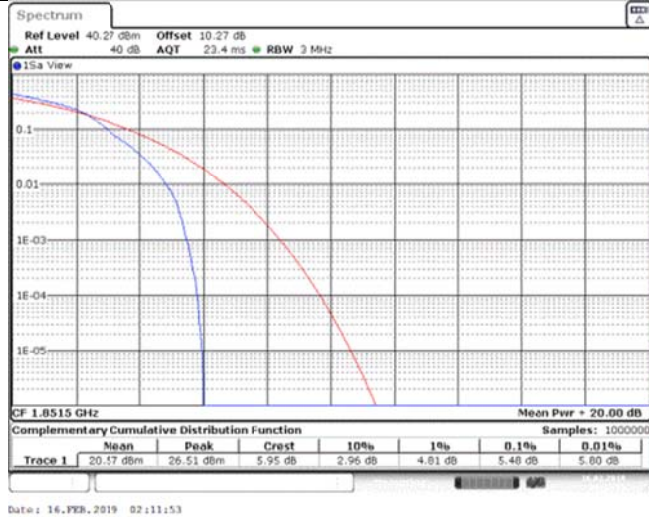

Band25\_3MHz\_QPSK\_26365\_15RB#0

Band25\_3MHz\_QPSK\_26675\_1RB#0

Band25\_3MHz\_QPSK\_26675\_15RB#0

Band25\_3MHz\_16QAM\_26055\_1RB#0

Band25\_3MHz\_16QAM\_26055\_15RB#0

Band25\_3MHz\_16QAM\_26365\_1RB#0

Band25\_3MHz\_16QAM\_26365\_15RB#0