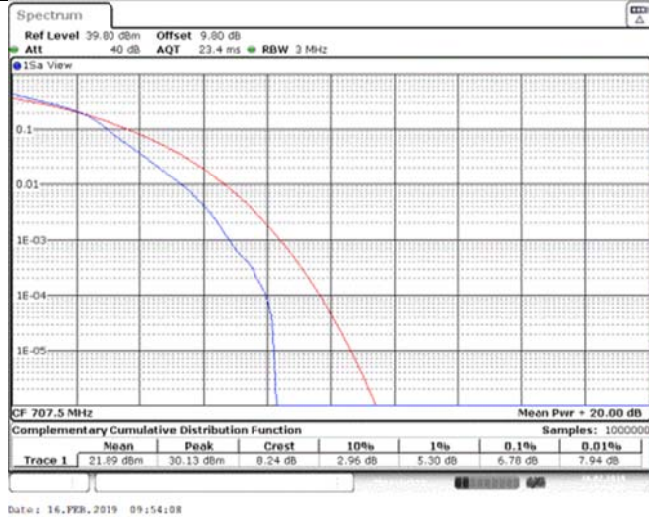

Band12\_1.4MHz\_16QAM\_23017\_1RB#0

Band12\_1.4MHz\_16QAM\_23017\_6RB#0

Band12\_1.4MHz\_16QAM\_23095\_1RB#0

Band12\_1.4MHz\_16QAM\_23095\_6RB#0

Band12\_1.4MHz\_16QAM\_23173\_1RB#0

Band12\_1.4MHz\_16QAM\_23173\_6RB#0