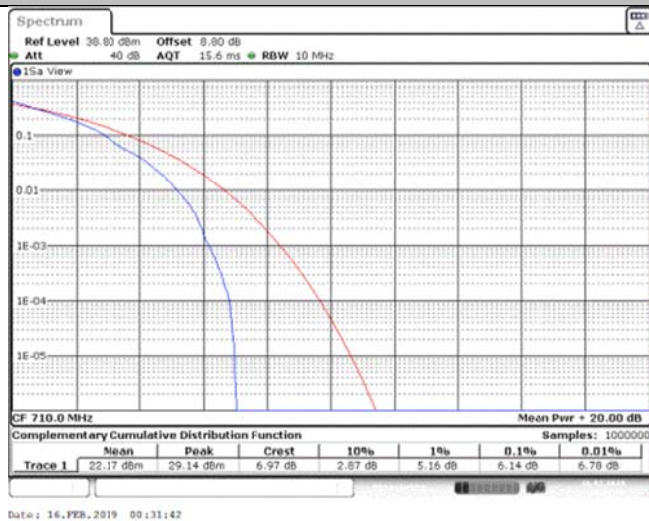

Band17_5MHz_QPSK_23790_1RB#0