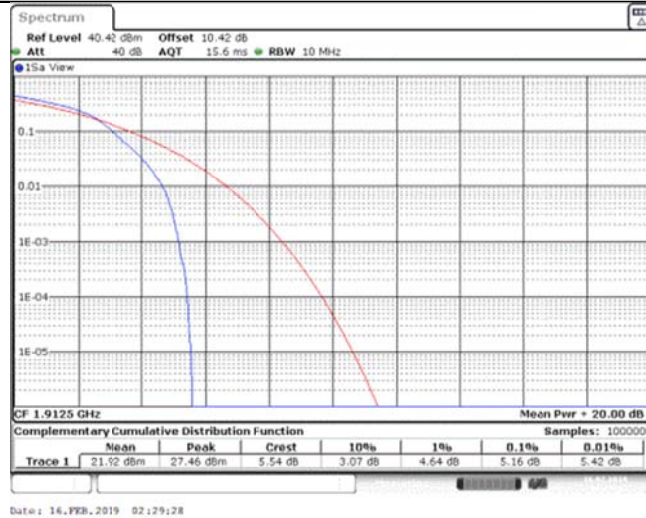

Band25\_5MHz\_QPSK\_26665\_25RB#0

Band25\_5MHz\_16QAM\_26065\_1RB#0

Band25\_5MHz\_16QAM\_26065\_25RB#0

Band25\_5MHz\_16QAM\_26365\_1RB#0

Band25\_5MHz\_16QAM\_26365\_25RB#0

Band25\_5MHz\_16QAM\_26665\_1RB#0