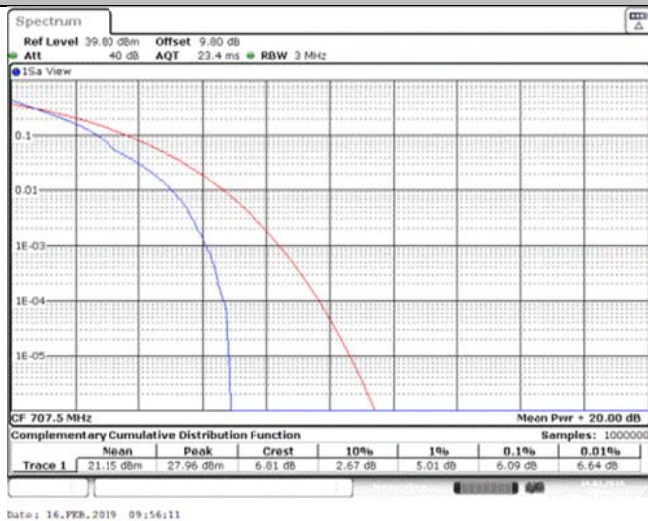

Band12_3MHz_QPSK_23095_1RB#0