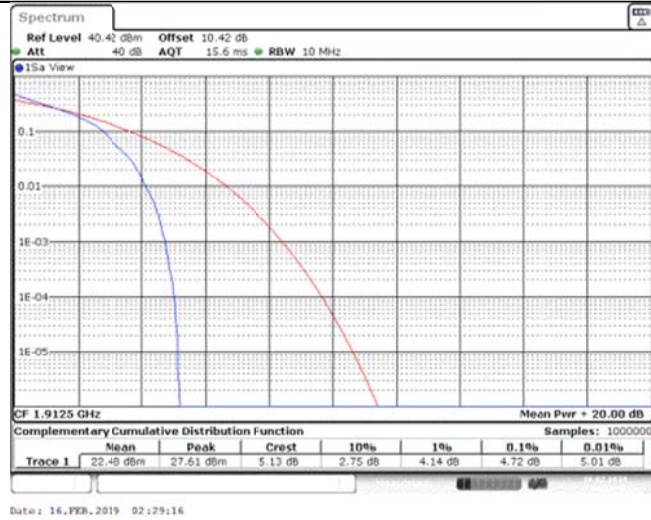

Band25\_3MHz\_16QAM\_26675\_1RB#0

Band25\_3MHz\_16QAM\_26675\_15RB#0

Band25\_5MHz\_QPSK\_26065\_1RB#0

Band25\_5MHz\_QPSK\_26065\_25RB#0

Band25\_5MHz\_QPSK\_26365\_1RB#0

Band25\_5MHz\_QPSK\_26365\_25RB#0

Band25\_5MHz\_QPSK\_26665\_1RB#0