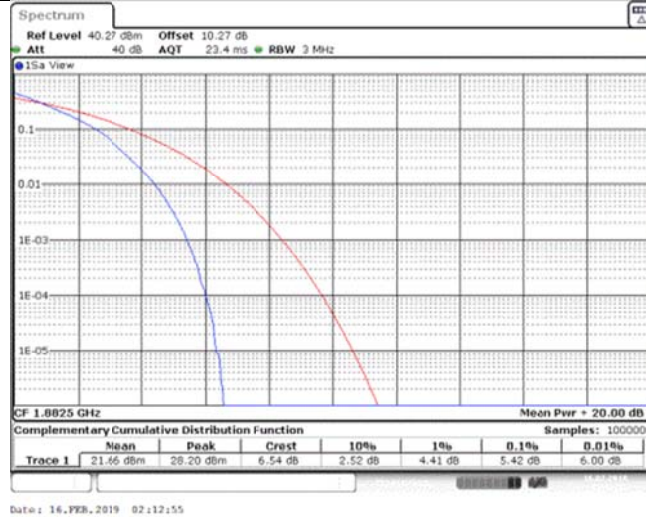

Band25_3MHz_QPSK_26365_15RB#0