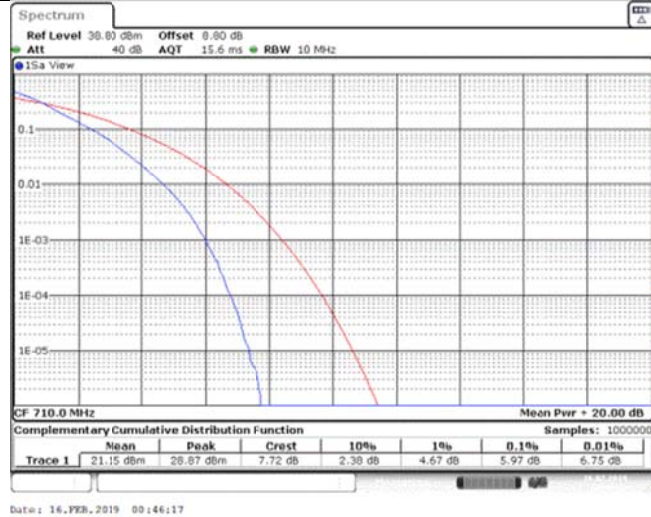

Band17_10MHz_QPSK_23790_50RB#0