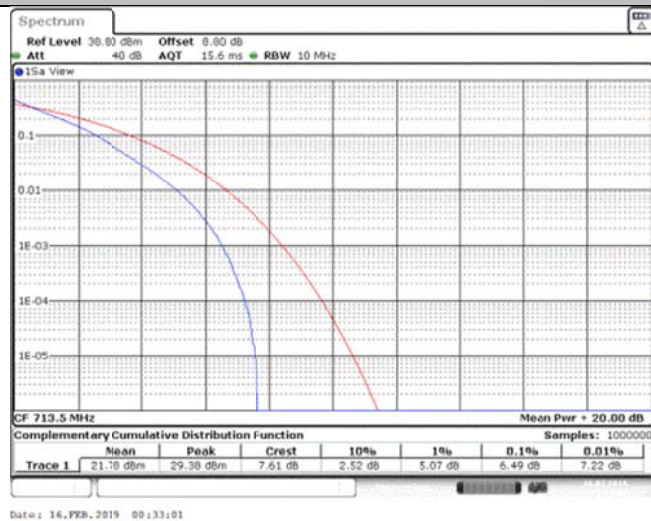

Band17\_5MHz\_QPSK\_23790\_1RB#0

Band17\_5MHz\_QPSK\_23790\_25RB#0

Band17\_5MHz\_QPSK\_23825\_1RB#0

Band17\_5MHz\_QPSK\_23825\_25RB#0

Band17\_5MHz\_16QAM\_23755\_1RB#0

Band17\_5MHz\_16QAM\_23755\_25RB#0

Band17\_5MHz\_16QAM\_23790\_1RB#0