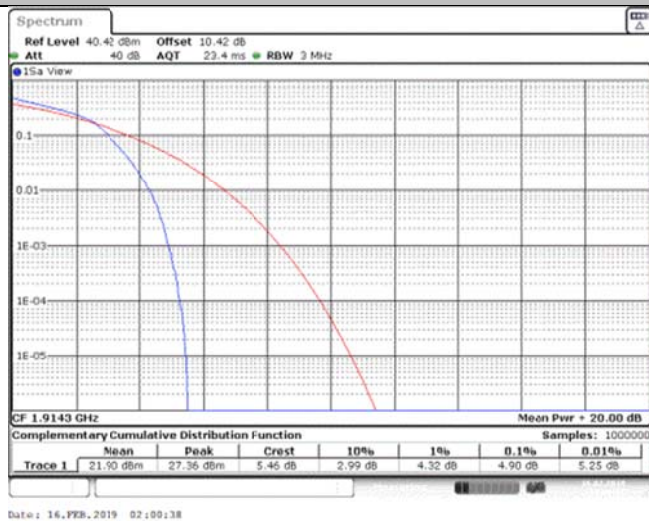

Band25_1.4MHz_16QAM_26683_6RB#0