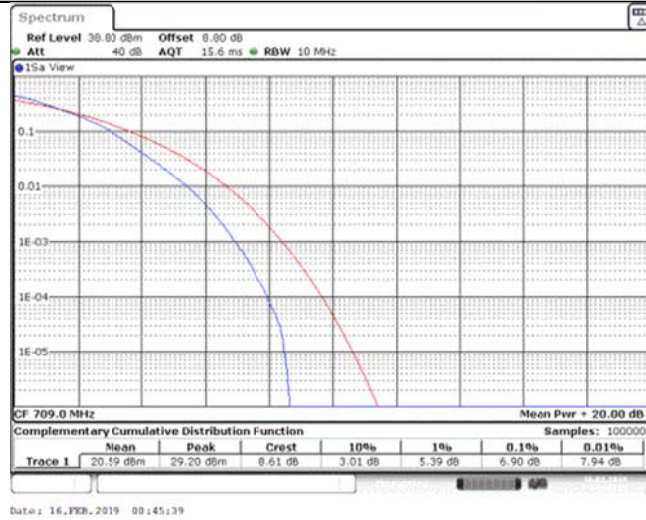

Band17\_10MHz\_QPSK\_23790\_50RB#0

Band17\_10MHz\_QPSK\_23800\_1RB#0

Band17\_10MHz\_QPSK\_23800\_50RB#0

Band17\_10MHz\_16QAM\_23780\_1RB#0

Band17\_10MHz\_16QAM\_23780\_50RB#0

Band17\_10MHz\_16QAM\_23790\_1RB#0