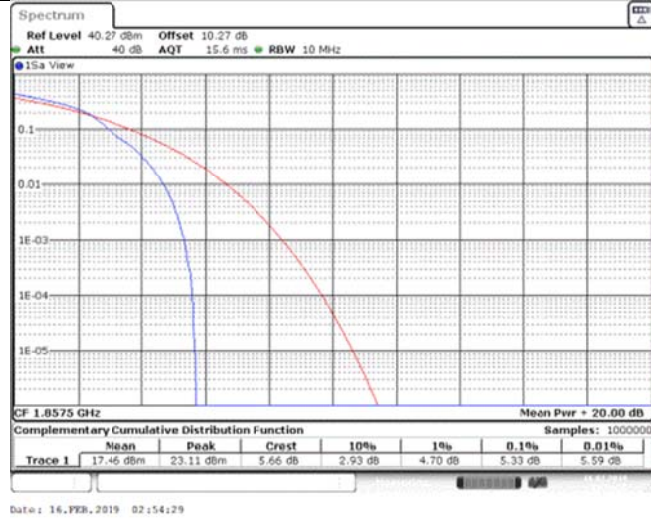

Band25_15MHz_16QAM_26115_1RB#0