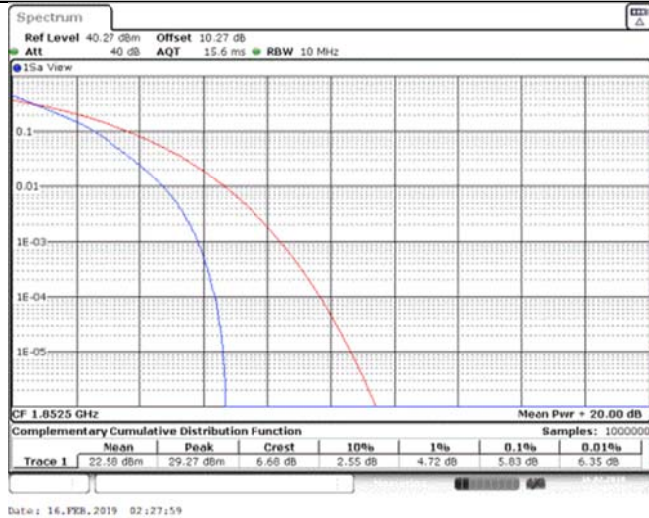

Band25\_3MHz\_16QAM\_26675\_1RB#0

Band25\_3MHz\_16QAM\_26675\_15RB#0

Band25\_5MHz\_QPSK\_26065\_1RB#0

Band25\_5MHz\_QPSK\_26065\_25RB#0

Band25\_5MHz\_QPSK\_26365\_1RB#0

Band25\_5MHz\_QPSK\_26365\_25RB#0

Band25\_5MHz\_QPSK\_26665\_1RB#0