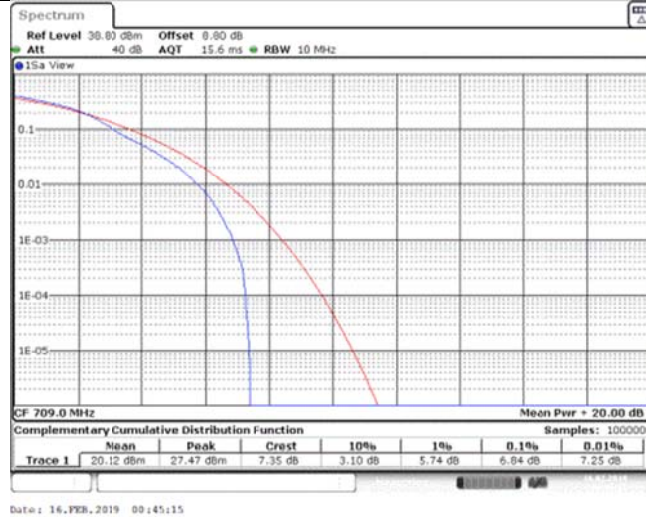

Band17\_10MHz\_QPSK\_23790\_50RB#0

Band17\_10MHz\_QPSK\_23800\_1RB#0

Band17\_10MHz\_QPSK\_23800\_50RB#0

Band17\_10MHz\_16QAM\_23780\_1RB#0

Band17\_10MHz\_16QAM\_23780\_50RB#0

Band17\_10MHz\_16QAM\_23790\_1RB#0