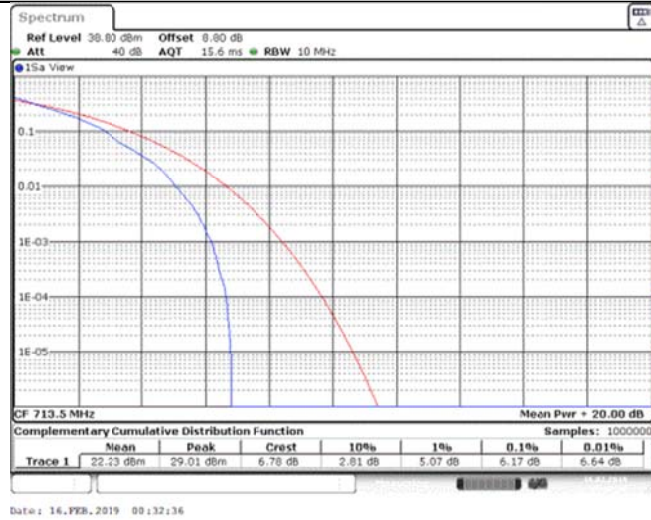

Band17_5MHz_QPSK_23825_1RB#0