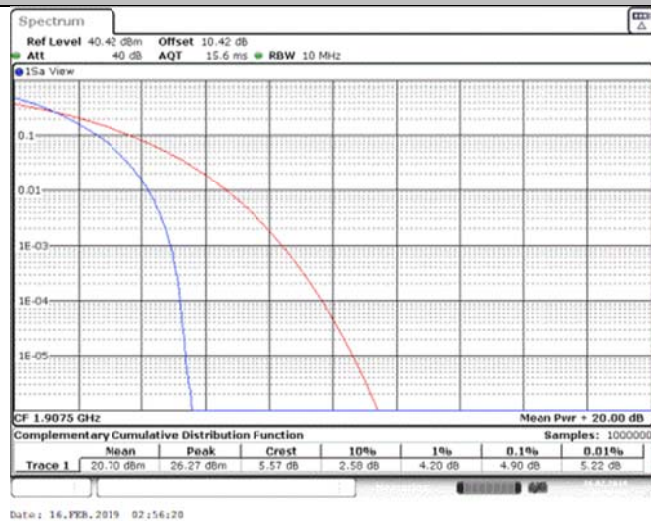

Band25_15MHz_QPSK_26615_75RB#0