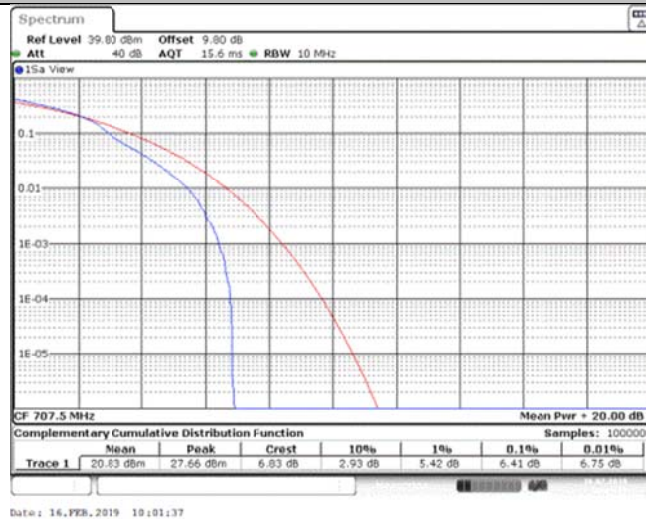

Band12_10MHz_16QAM_23095_1RB#0