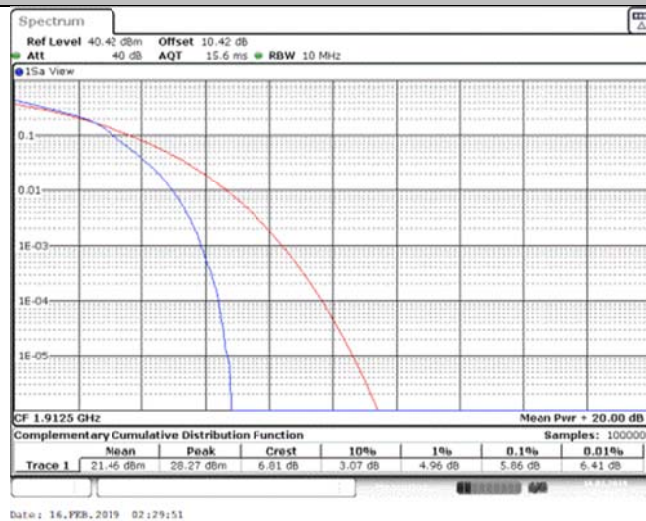

Band25_5MHz_16QAM_26665_25RB#0