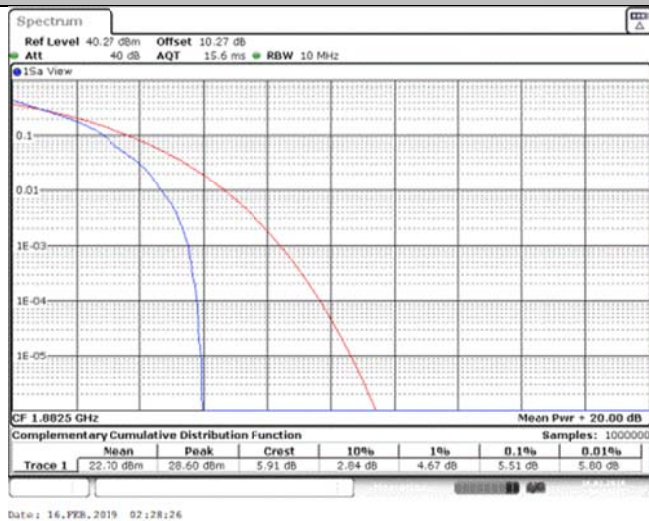

Band25\_3MHz\_16QAM\_26675\_1RB#0

Band25\_3MHz\_16QAM\_26675\_15RB#0

Band25\_5MHz\_QPSK\_26065\_1RB#0

Band25\_5MHz\_QPSK\_26065\_25RB#0

Band25\_5MHz\_QPSK\_26365\_1RB#0

Band25\_5MHz\_QPSK\_26365\_25RB#0

Band25\_5MHz\_QPSK\_26665\_1RB#0