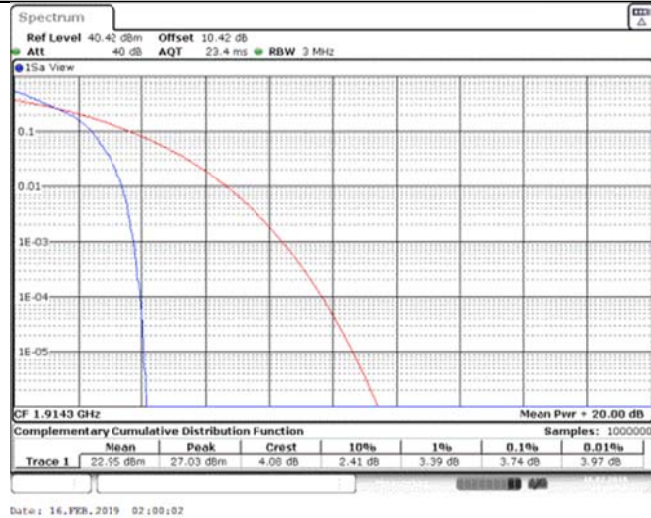

Band25_1.4MHz_QPSK_26683_1RB#0