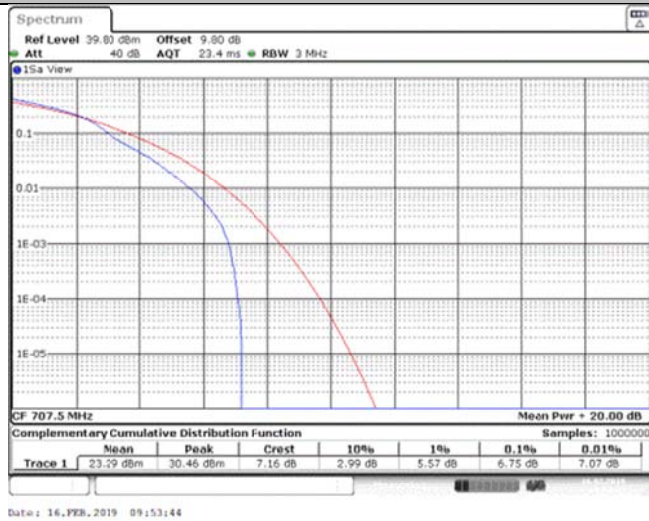

Band12\_1.4MHz\_16QAM\_23017\_1RB#0

Band12\_1.4MHz\_16QAM\_23017\_6RB#0

Band12\_1.4MHz\_16QAM\_23095\_1RB#0

Band12\_1.4MHz\_16QAM\_23095\_6RB#0

Band12\_1.4MHz\_16QAM\_23173\_1RB#0

Band12\_1.4MHz\_16QAM\_23173\_6RB#0