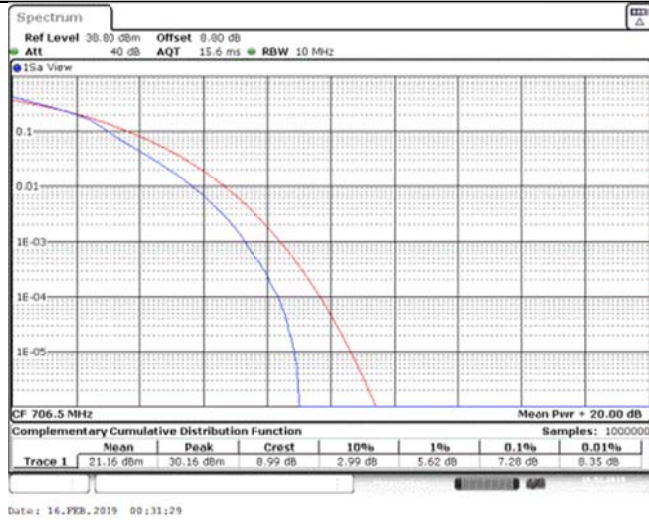

Band17\_5MHz\_QPSK\_23790\_1RB#0

Band17\_5MHz\_QPSK\_23790\_25RB#0

Band17\_5MHz\_QPSK\_23825\_1RB#0

Band17\_5MHz\_QPSK\_23825\_25RB#0

Band17\_5MHz\_16QAM\_23755\_1RB#0

Band17\_5MHz\_16QAM\_23755\_25RB#0

Band17\_5MHz\_16QAM\_23790\_1RB#0