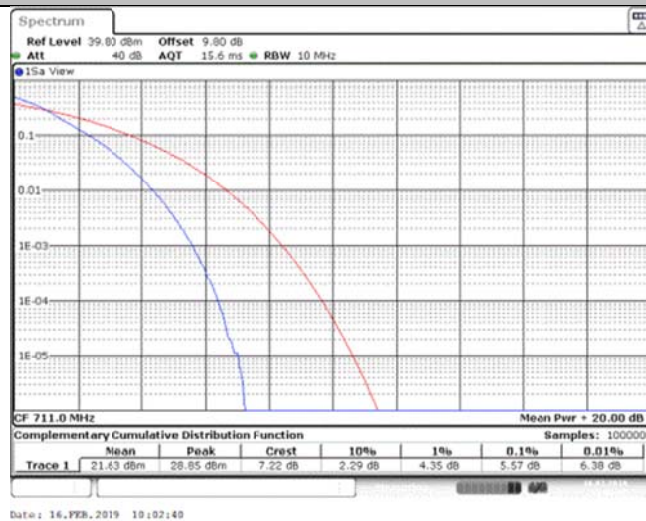

Band12\_10MHz\_QPSK\_23095\_1RB#0

Band12\_10MHz\_QPSK\_23095\_50RB#0

Band12\_10MHz\_QPSK\_23130\_1RB#0

Band12\_10MHz\_QPSK\_23130\_50RB#0

Band12\_10MHz\_16QAM\_23060\_1RB#0

Band12\_10MHz\_16QAM\_23060\_50RB#0