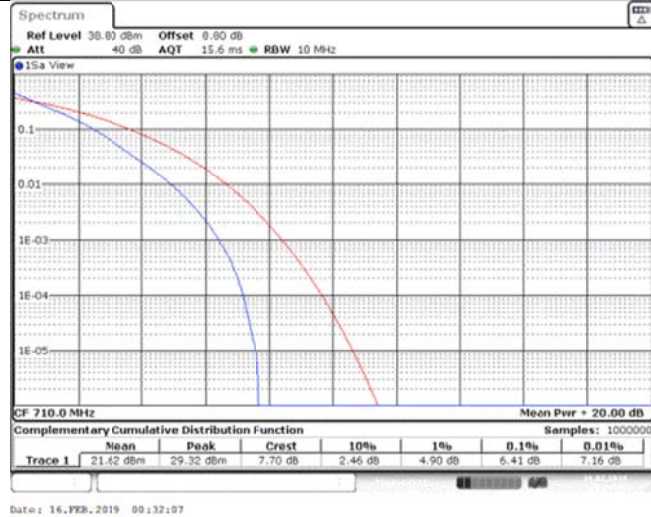

Band17_5MHz_QPSK_23790_25RB#0