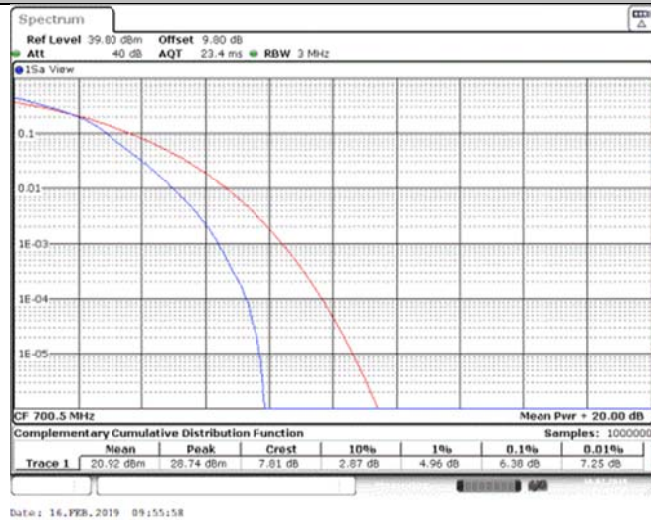

Band12_3MHz_16QAM_23025_15RB#0