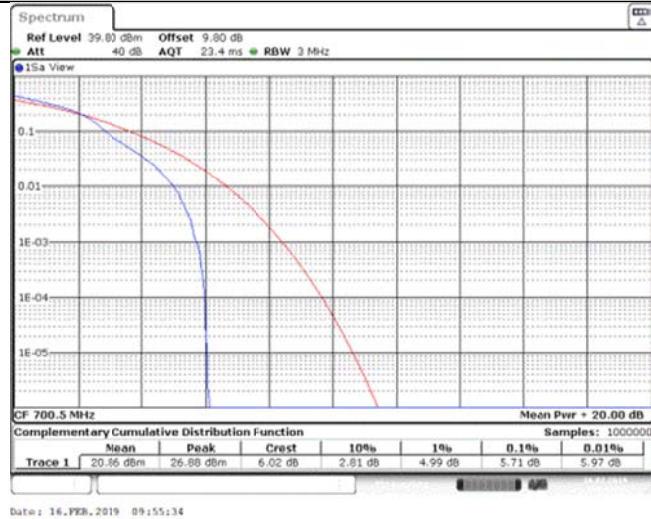

Band12\_3MHz\_QPSK\_23025\_1RB#0

Band12\_3MHz\_QPSK\_23025\_15RB#0

Band12\_3MHz\_QPSK\_23095\_1RB#0

Band12\_3MHz\_QPSK\_23095\_15RB#0

Band12\_3MHz\_QPSK\_23165\_1RB#0

Band12\_3MHz\_QPSK\_23165\_15RB#0

Band12\_3MHz\_16QAM\_23025\_1RB#0