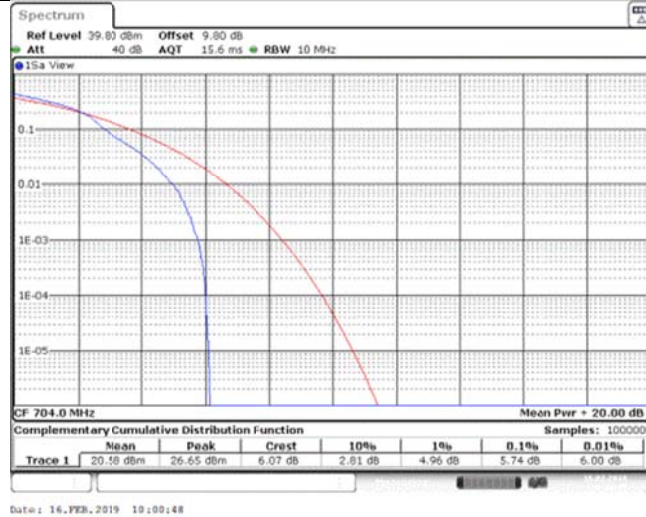

Band12\_10MHz\_QPSK\_23095\_1RB#0

Band12\_10MHz\_QPSK\_23095\_50RB#0

Band12\_10MHz\_QPSK\_23130\_1RB#0

Band12\_10MHz\_QPSK\_23130\_50RB#0

Band12\_10MHz\_16QAM\_23060\_1RB#0

Band12\_10MHz\_16QAM\_23060\_50RB#0