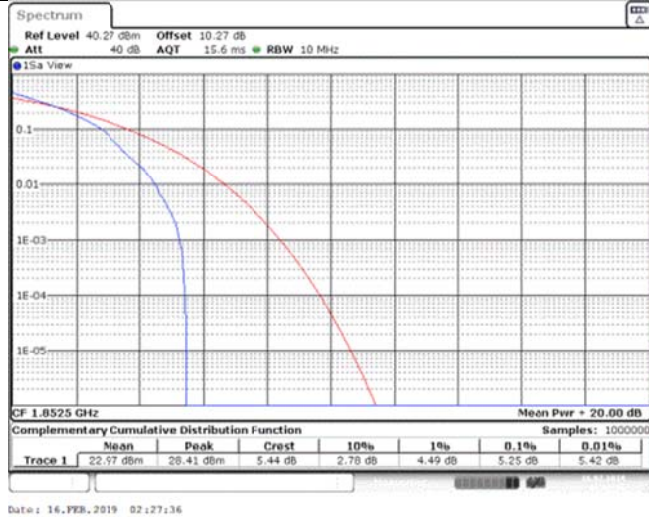

Band25_5MHz_QPSK_26065_1RB#0