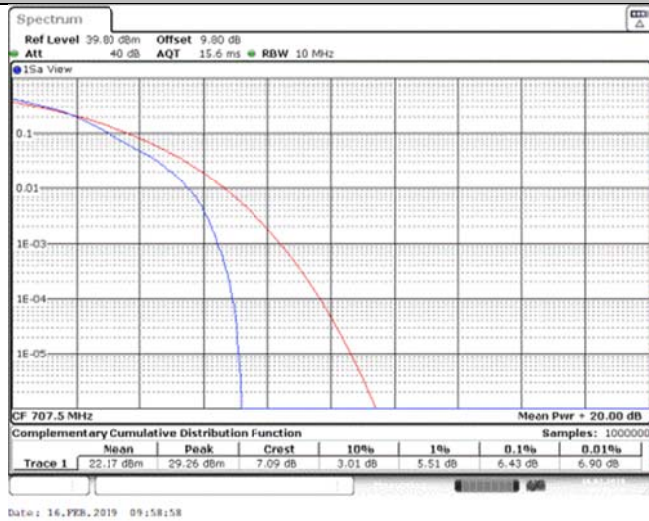

Band12_5MHz_16QAM_23095_1RB#0