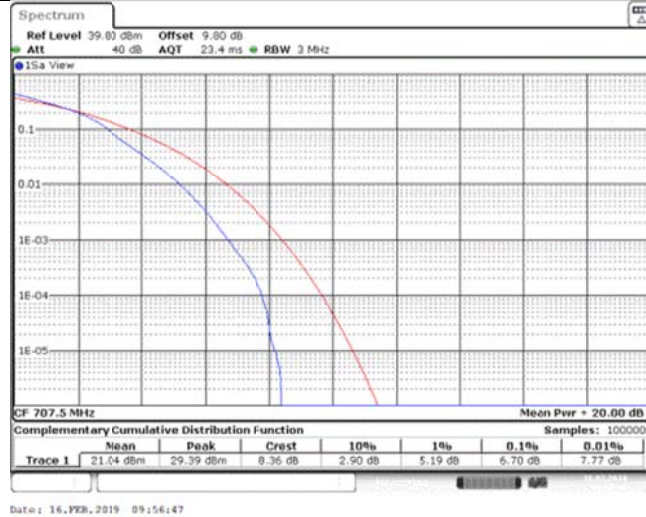

Band12_3MHz_16QAM_23095_15RB#0