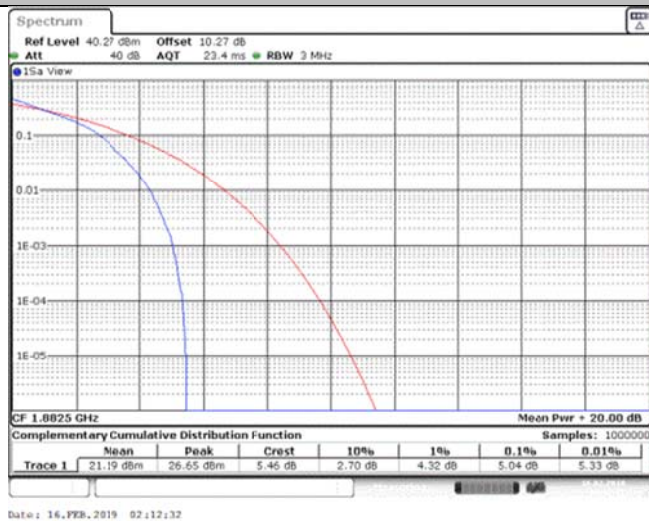

Band25\_1.4MHz\_16QAM\_26365\_6RB#0

Band25\_1.4MHz\_16QAM\_26683\_1RB#0

Band25\_1.4MHz\_16QAM\_26683\_6RB#0

Band25\_3MHz\_QPSK\_26055\_1RB#0

Band25\_3MHz\_QPSK\_26055\_15RB#0

Band25\_3MHz\_QPSK\_26365\_1RB#0