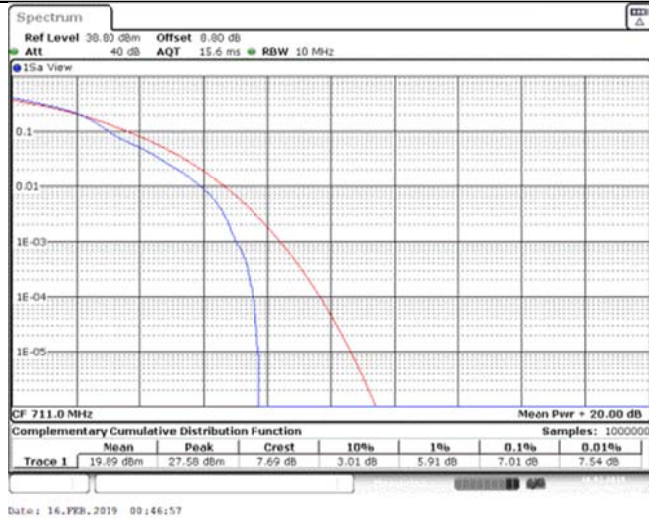

Band17_10MHz_16QAM_23800_1RB#0