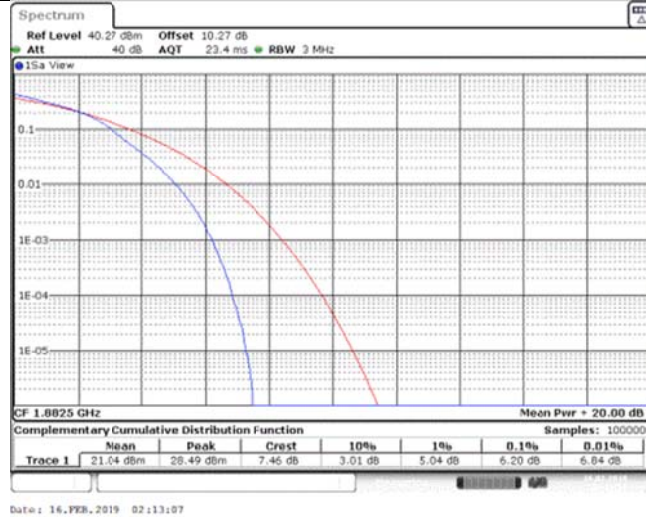

Band25\_3MHz\_QPSK\_26365\_15RB#0

Band25\_3MHz\_QPSK\_26675\_1RB#0

Band25\_3MHz\_QPSK\_26675\_15RB#0

Band25\_3MHz\_16QAM\_26055\_1RB#0

Band25\_3MHz\_16QAM\_26055\_15RB#0

Band25\_3MHz\_16QAM\_26365\_1RB#0

Band25\_3MHz\_16QAM\_26365\_15RB#0