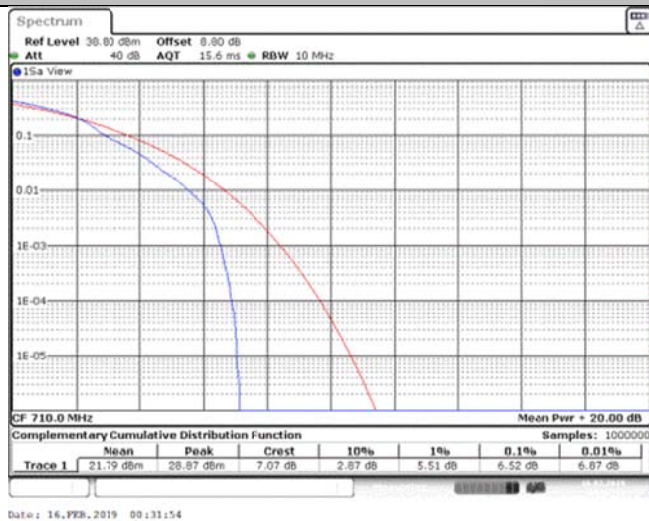

Band17\_5MHz\_QPSK\_23790\_1RB#0

Band17\_5MHz\_QPSK\_23790\_25RB#0

Band17\_5MHz\_QPSK\_23825\_1RB#0

Band17\_5MHz\_QPSK\_23825\_25RB#0

Band17\_5MHz\_16QAM\_23755\_1RB#0

Band17\_5MHz\_16QAM\_23755\_25RB#0

Band17\_5MHz\_16QAM\_23790\_1RB#0