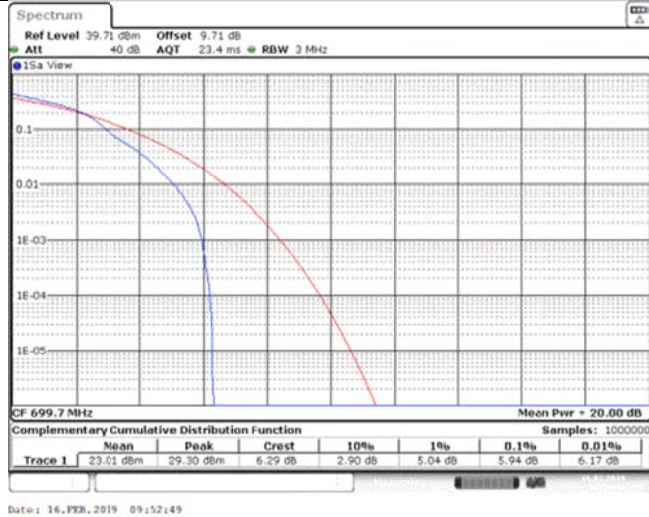

Band12\_1.4MHz\_16QAM\_23017\_1RB#0

Band12\_1.4MHz\_16QAM\_23017\_6RB#0

Band12\_1.4MHz\_16QAM\_23095\_1RB#0

Band12\_1.4MHz\_16QAM\_23095\_6RB#0

Band12\_1.4MHz\_16QAM\_23173\_1RB#0

Band12\_1.4MHz\_16QAM\_23173\_6RB#0