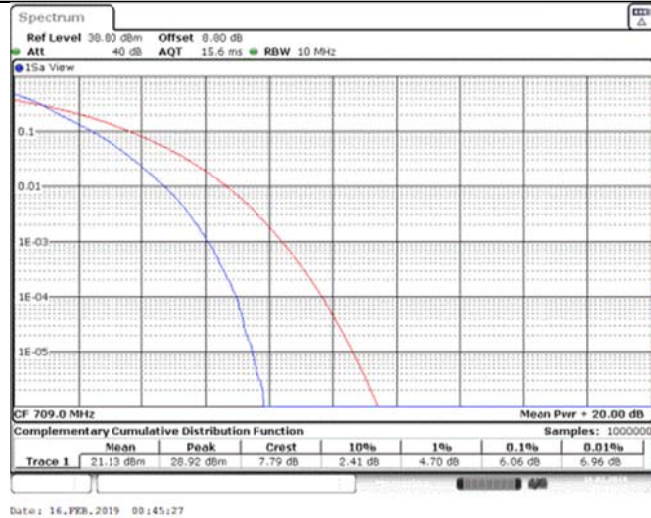

Band17\_5MHz\_16QAM\_23790\_25RB#0

Band17\_5MHz\_16QAM\_23825\_1RB#0

Band17\_5MHz\_16QAM\_23825\_25RB#0

Band17\_10MHz\_QPSK\_23780\_1RB#0

Band17\_10MHz\_QPSK\_23780\_50RB#0

Band17\_10MHz\_QPSK\_23790\_1RB#0