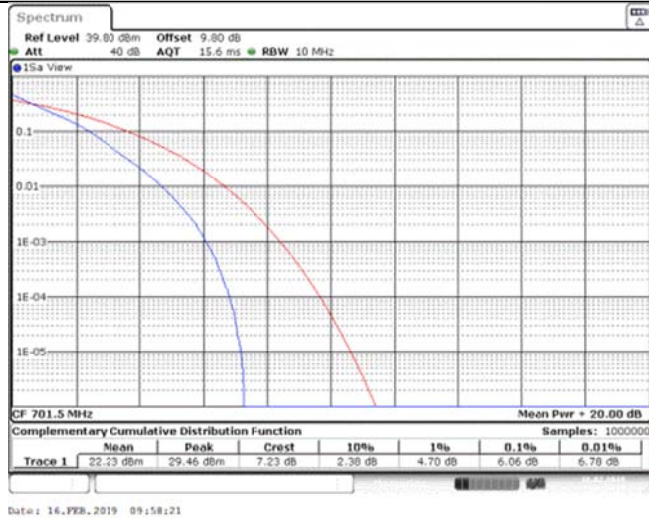

Band12_5MHz_QPSK_23035_25RB#0