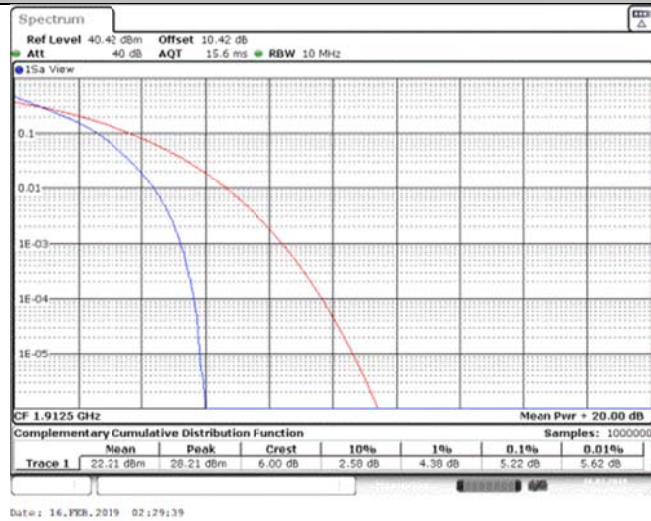

Band25_5MHz_QPSK_26665_25RB#0