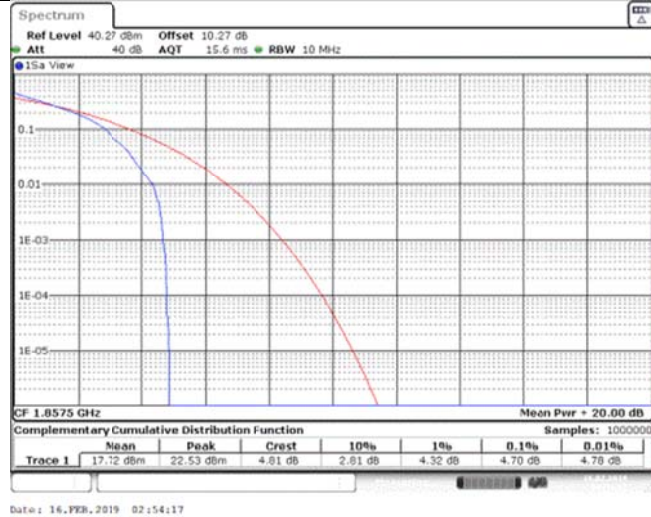

Band25_15MHz_QPSK_26115_1RB#0