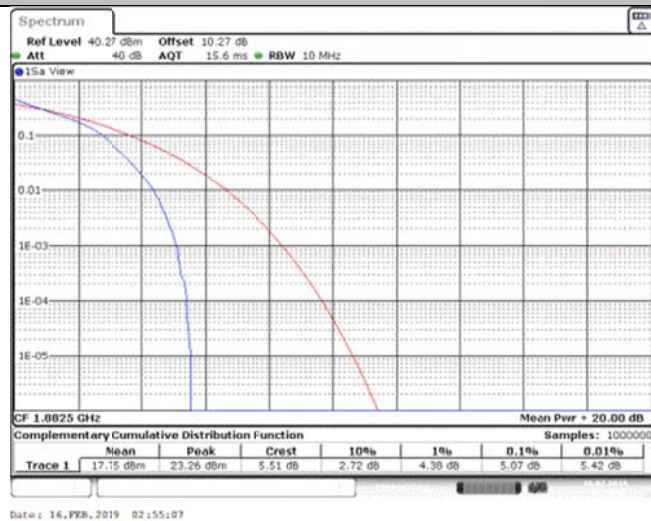

Band25\_10MHz\_16QAM\_26640\_50RB#0

Band25\_15MHz\_QPSK\_26115\_1RB#0

Band25\_15MHz\_QPSK\_26115\_75RB#0

Band25\_15MHz\_QPSK\_26365\_1RB#0

Band25\_15MHz\_QPSK\_26365\_75RB#0

Band25\_15MHz\_QPSK\_26615\_1RB#0