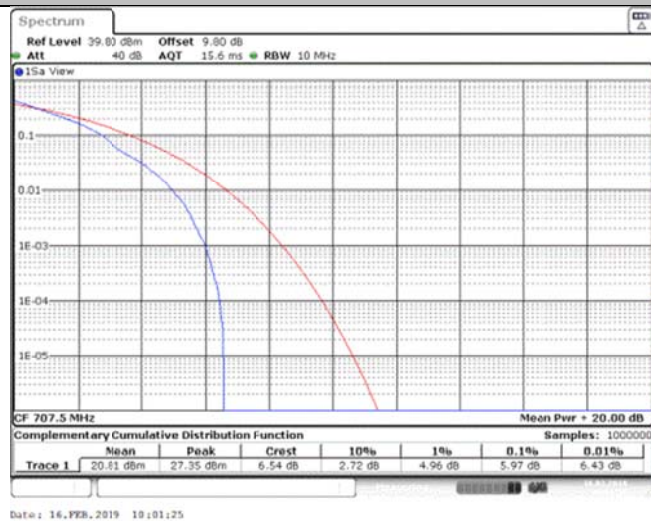

Band12_10MHz_QPSK_23095_1RB#0