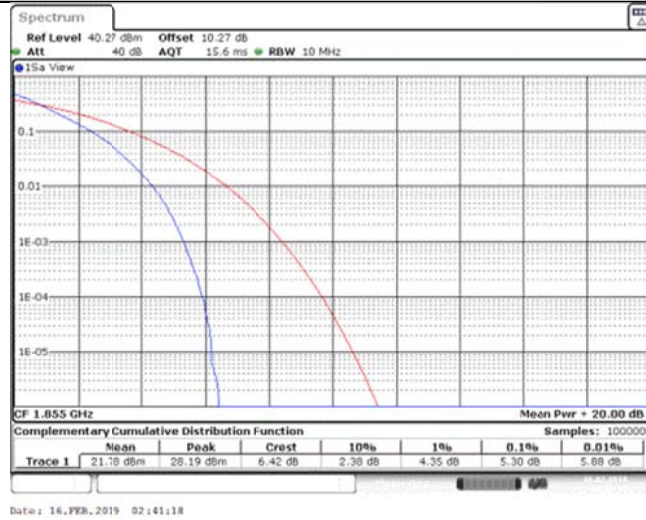

Band25_10MHz_QPSK_26090_50RB#0