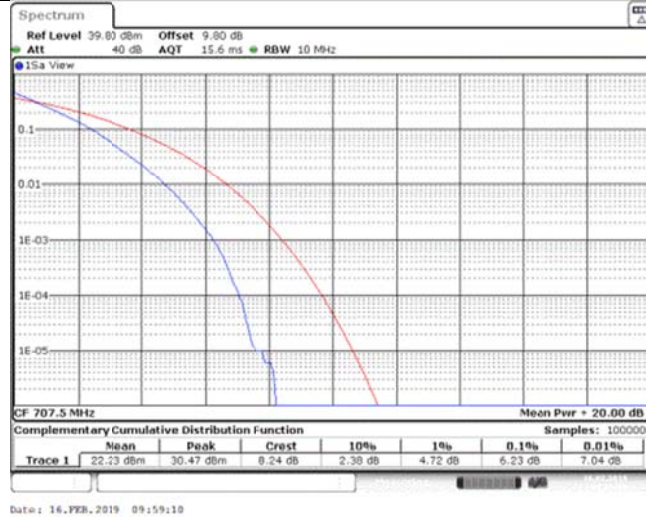

Band12_5MHz_QPSK_23095_25RB#0