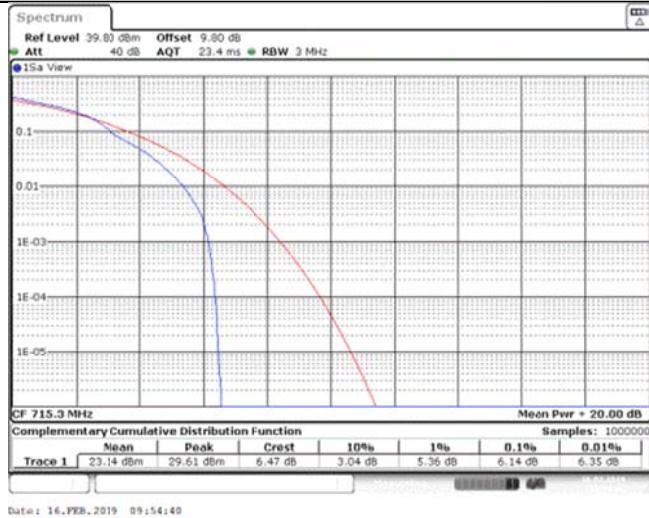

Band12\_1.4MHz\_16QAM\_23017\_1RB#0

Band12\_1.4MHz\_16QAM\_23017\_6RB#0

Band12\_1.4MHz\_16QAM\_23095\_1RB#0

Band12\_1.4MHz\_16QAM\_23095\_6RB#0

Band12\_1.4MHz\_16QAM\_23173\_1RB#0

Band12\_1.4MHz\_16QAM\_23173\_6RB#0