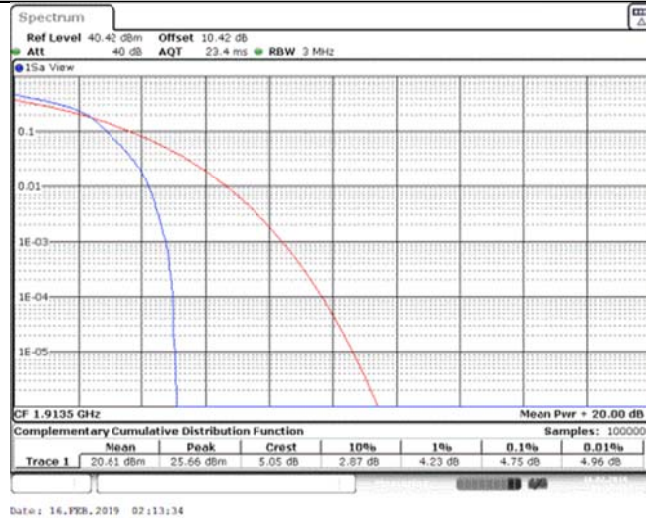

Band25_3MHz_16QAM_26675_1RB#0