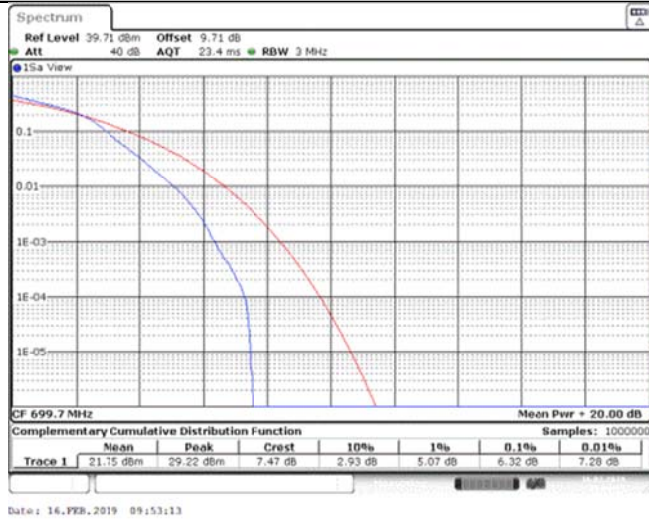

Band12\_1.4MHz\_16QAM\_23017\_1RB#0

Band12\_1.4MHz\_16QAM\_23017\_6RB#0

Band12\_1.4MHz\_16QAM\_23095\_1RB#0

Band12\_1.4MHz\_16QAM\_23095\_6RB#0

Band12\_1.4MHz\_16QAM\_23173\_1RB#0

Band12\_1.4MHz\_16QAM\_23173\_6RB#0