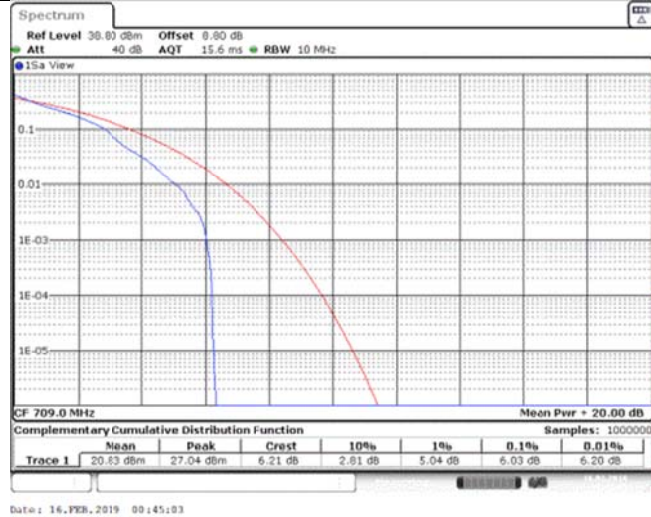

Band17\_5MHz\_16QAM\_23790\_25RB#0

Band17\_5MHz\_16QAM\_23825\_1RB#0

Band17\_5MHz\_16QAM\_23825\_25RB#0

Band17\_10MHz\_QPSK\_23780\_1RB#0

Band17\_10MHz\_QPSK\_23780\_50RB#0

Band17\_10MHz\_QPSK\_23790\_1RB#0