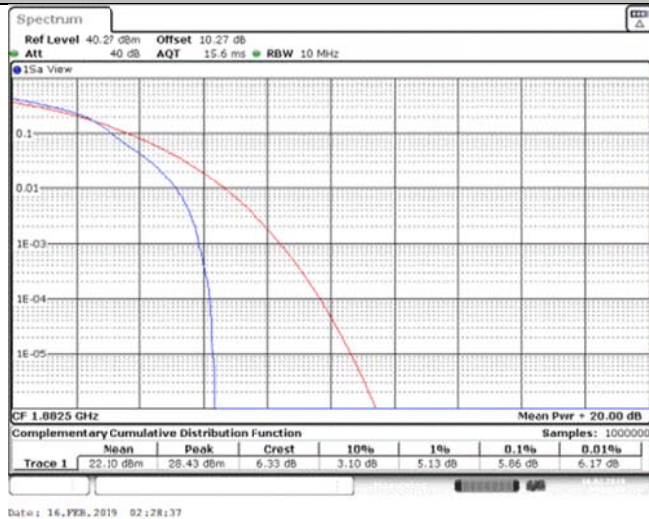

Band25\_5MHz\_QPSK\_26665\_25RB#0

Band25\_5MHz\_16QAM\_26065\_1RB#0

Band25\_5MHz\_16QAM\_26065\_25RB#0

Band25\_5MHz\_16QAM\_26365\_1RB#0

Band25\_5MHz\_16QAM\_26365\_25RB#0

Band25\_5MHz\_16QAM\_26665\_1RB#0