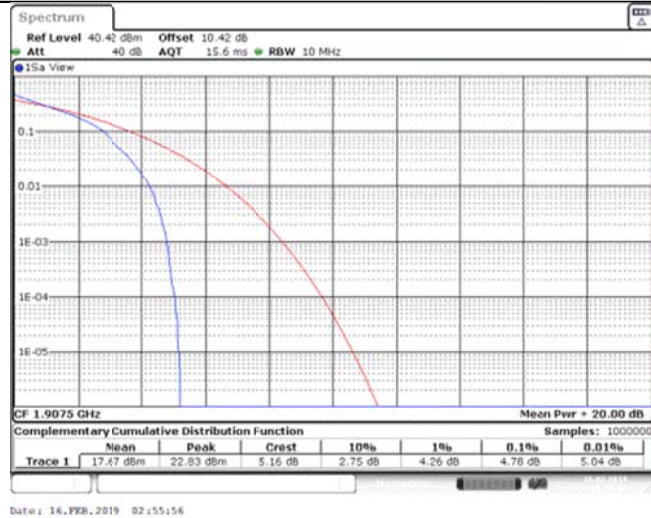

Band25\_10MHz\_16QAM\_26640\_50RB#0

Band25\_15MHz\_QPSK\_26115\_1RB#0

Band25\_15MHz\_QPSK\_26115\_75RB#0

Band25\_15MHz\_QPSK\_26365\_1RB#0

Band25\_15MHz\_QPSK\_26365\_75RB#0

Band25\_15MHz\_QPSK\_26615\_1RB#0