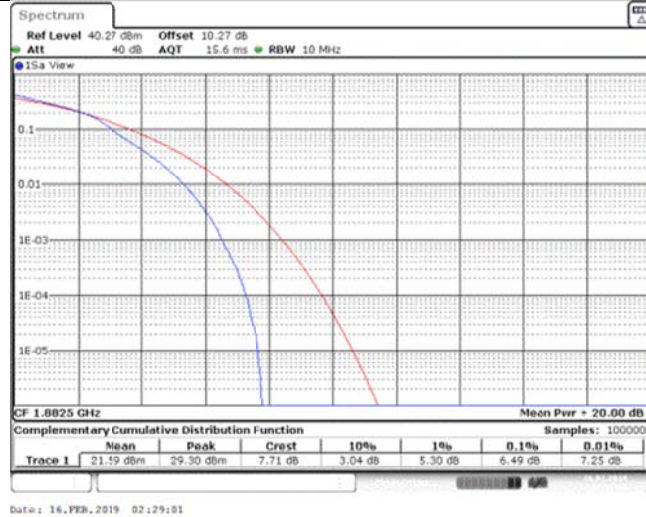

Band25\_5MHz\_QPSK\_26665\_25RB#0

Band25\_5MHz\_16QAM\_26065\_1RB#0

Band25\_5MHz\_16QAM\_26065\_25RB#0

Band25\_5MHz\_16QAM\_26365\_1RB#0

Band25\_5MHz\_16QAM\_26365\_25RB#0

Band25\_5MHz\_16QAM\_26665\_1RB#0