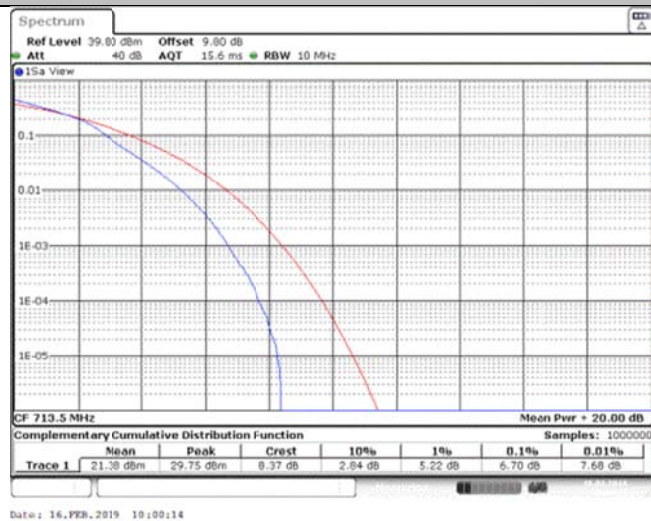

Band12\_5MHz\_16QAM\_23095\_1RB#0

Band12\_5MHz\_16QAM\_23095\_25RB#0

Band12\_5MHz\_16QAM\_23155\_1RB#0

Band12\_5MHz\_16QAM\_23155\_25RB#0

Band12\_10MHz\_QPSK\_23060\_1RB#0

Band12\_10MHz\_QPSK\_23060\_50RB#0