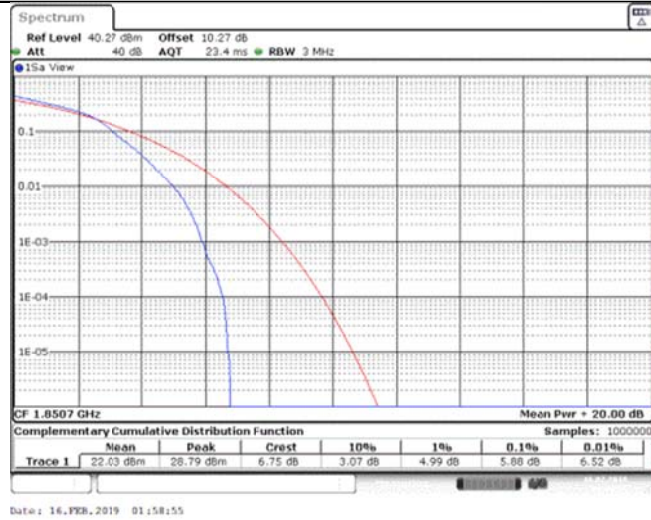

Band25\_1.4MHz\_QPSK\_26365\_6RB#0

Band25\_1.4MHz\_QPSK\_26683\_1RB#0

Band25\_1.4MHz\_QPSK\_26683\_6RB#0

Band25\_1.4MHz\_16QAM\_26047\_1RB#0

Band25\_1.4MHz\_16QAM\_26047\_6RB#0

Band25\_1.4MHz\_16QAM\_26365\_1RB#0