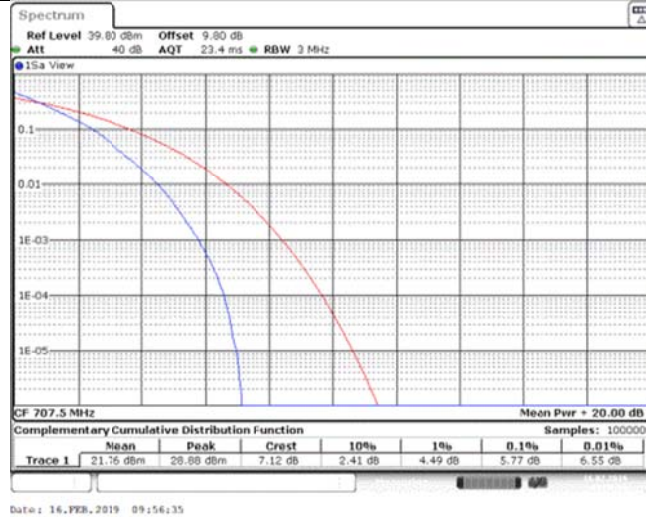

Band12\_3MHz\_QPSK\_23025\_1RB#0

Band12\_3MHz\_QPSK\_23025\_15RB#0

Band12\_3MHz\_QPSK\_23095\_1RB#0

Band12\_3MHz\_QPSK\_23095\_15RB#0

Band12\_3MHz\_QPSK\_23165\_1RB#0

Band12\_3MHz\_QPSK\_23165\_15RB#0

Band12\_3MHz\_16QAM\_23025\_1RB#0