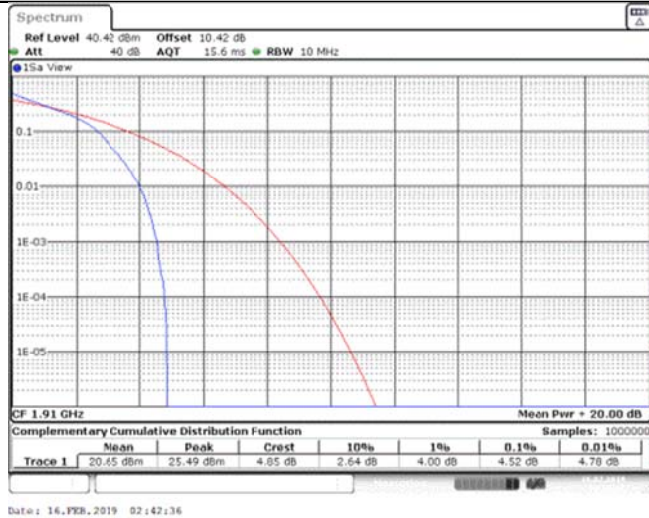

Band25\_5MHz\_16QAM\_26665\_25RB#0

Band25\_10MHz\_QPSK\_26090\_1RB#0

Band25\_10MHz\_QPSK\_26090\_50RB#0

Band25\_10MHz\_QPSK\_26365\_1RB#0

Band25\_10MHz\_QPSK\_26365\_50RB#0

Band25\_10MHz\_QPSK\_26640\_1RB#0