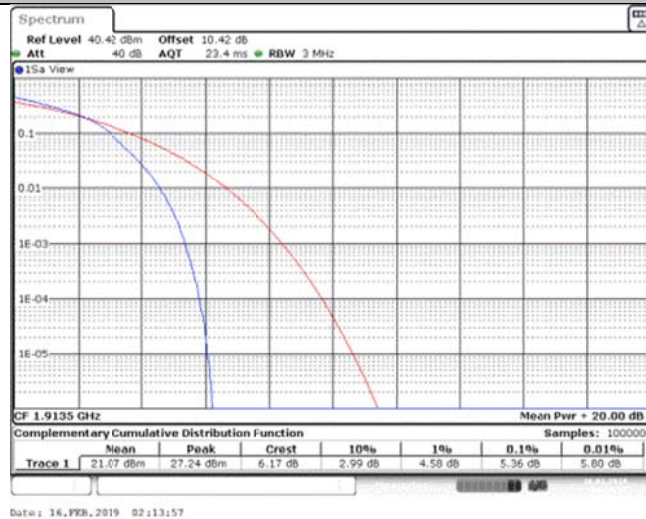

Band25_3MHz_16QAM_26675_15RB#0