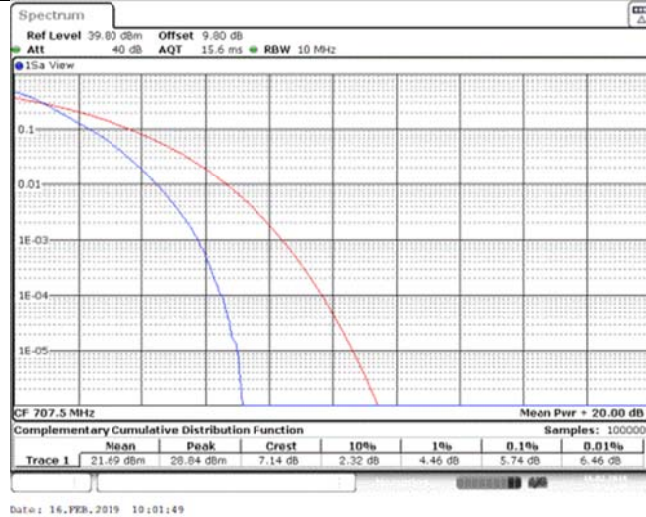

Band12_10MHz_QPSK_23095_50RB#0