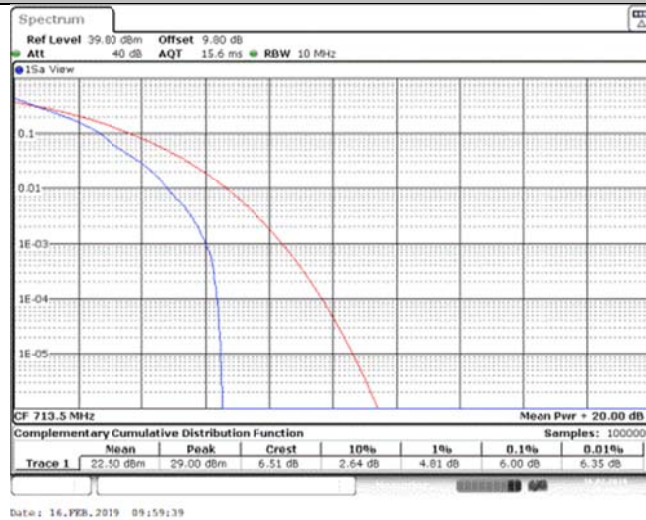

Band12\_5MHz\_QPSK\_23035\_25RB#0

Band12\_5MHz\_QPSK\_23095\_1RB#0

Band12\_5MHz\_QPSK\_23095\_25RB#0

Band12\_5MHz\_QPSK\_23155\_1RB#0

Band12\_5MHz\_QPSK\_23155\_25RB#0

Band12\_5MHz\_16QAM\_23035\_1RB#0

Band12\_5MHz\_16QAM\_23035\_25RB#0