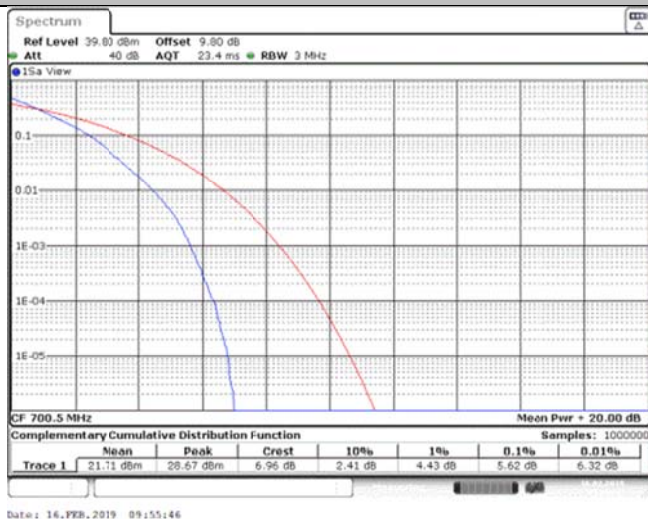

Band12_3MHz_QPSK_23025_15RB#0