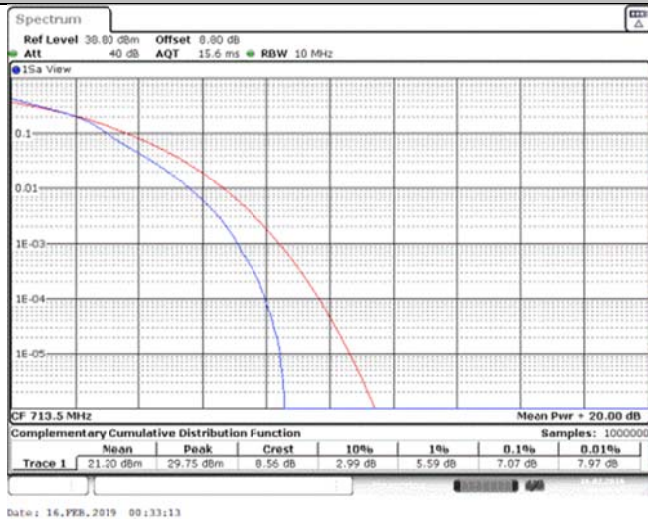

Band17_5MHz_16QAM_23825_25RB#0