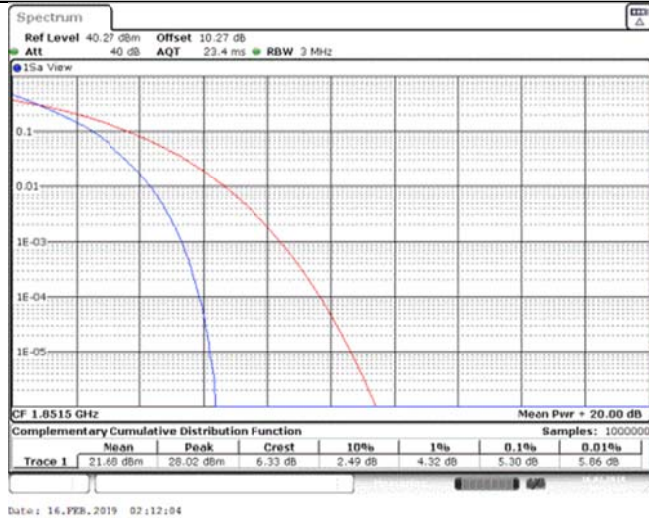

Band25\_1.4MHz\_16QAM\_26365\_6RB#0

Band25\_1.4MHz\_16QAM\_26683\_1RB#0

Band25\_1.4MHz\_16QAM\_26683\_6RB#0

Band25\_3MHz\_QPSK\_26055\_1RB#0

Band25\_3MHz\_QPSK\_26055\_15RB#0

Band25\_3MHz\_QPSK\_26365\_1RB#0