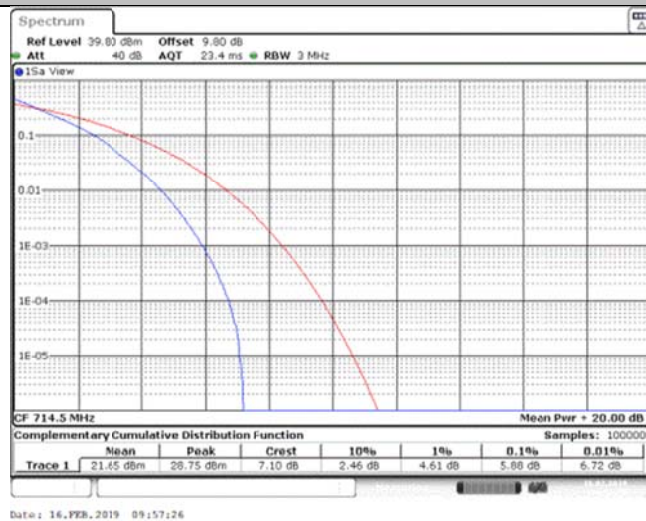

Band12\_3MHz\_QPSK\_23025\_1RB#0

Band12\_3MHz\_QPSK\_23025\_15RB#0

Band12\_3MHz\_QPSK\_23095\_1RB#0

Band12\_3MHz\_QPSK\_23095\_15RB#0

Band12\_3MHz\_QPSK\_23165\_1RB#0

Band12\_3MHz\_QPSK\_23165\_15RB#0

Band12\_3MHz\_16QAM\_23025\_1RB#0