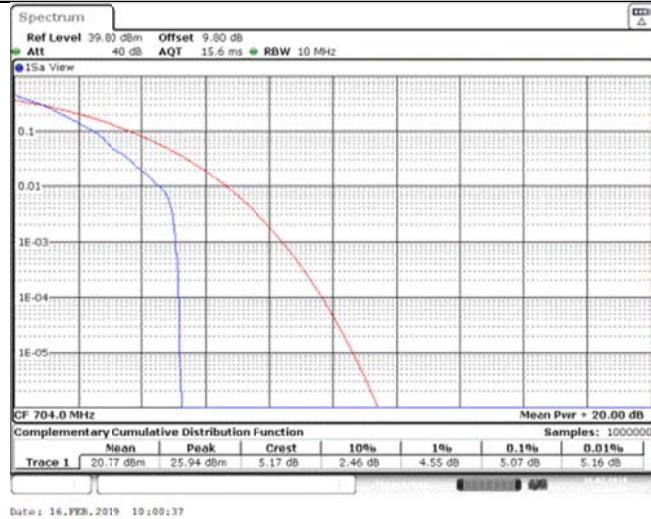

Band12\_5MHz\_16QAM\_23095\_1RB#0

Band12\_5MHz\_16QAM\_23095\_25RB#0

Band12\_5MHz\_16QAM\_23155\_1RB#0

Band12\_5MHz\_16QAM\_23155\_25RB#0

Band12\_10MHz\_QPSK\_23060\_1RB#0

Band12\_10MHz\_QPSK\_23060\_50RB#0