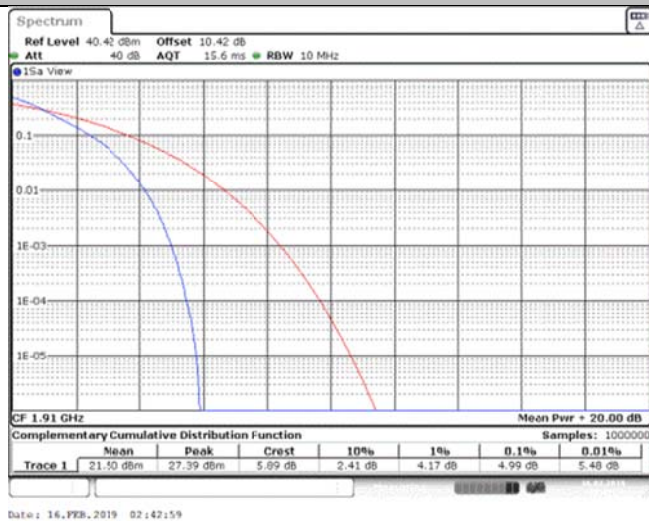

Band25_10MHz_QPSK_26640_50RB#0