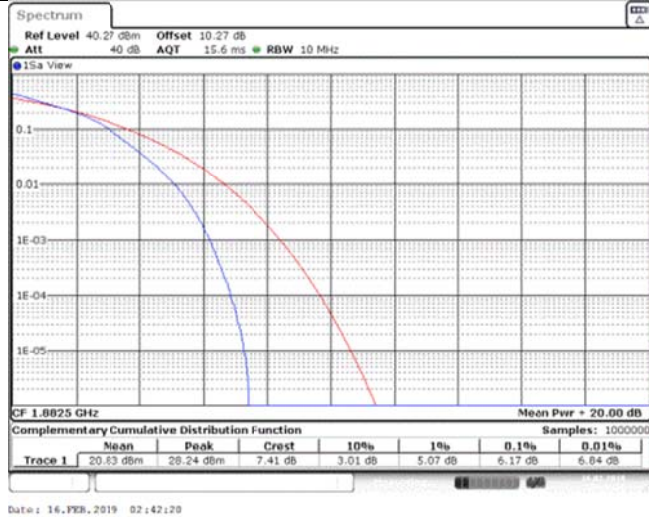

Band25\_10MHz\_QPSK\_26640\_50RB#0

Band25\_10MHz\_16QAM\_26090\_1RB#0

Band25\_10MHz\_16QAM\_26090\_50RB#0

Band25\_10MHz\_16QAM\_26365\_1RB#0

Band25\_10MHz\_16QAM\_26365\_50RB#0

Band25\_10MHz\_16QAM\_26640\_1RB#0