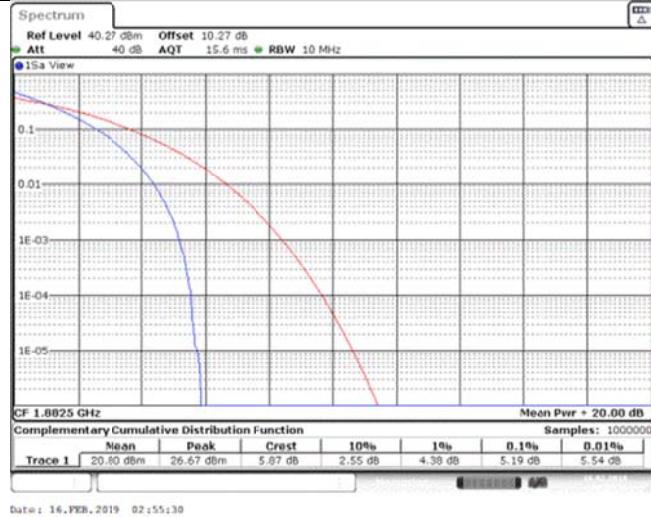

Band25\_10MHz\_16QAM\_26640\_50RB#0

Band25\_15MHz\_QPSK\_26115\_1RB#0

Band25\_15MHz\_QPSK\_26115\_75RB#0

Band25\_15MHz\_QPSK\_26365\_1RB#0

Band25\_15MHz\_QPSK\_26365\_75RB#0

Band25\_15MHz\_QPSK\_26615\_1RB#0