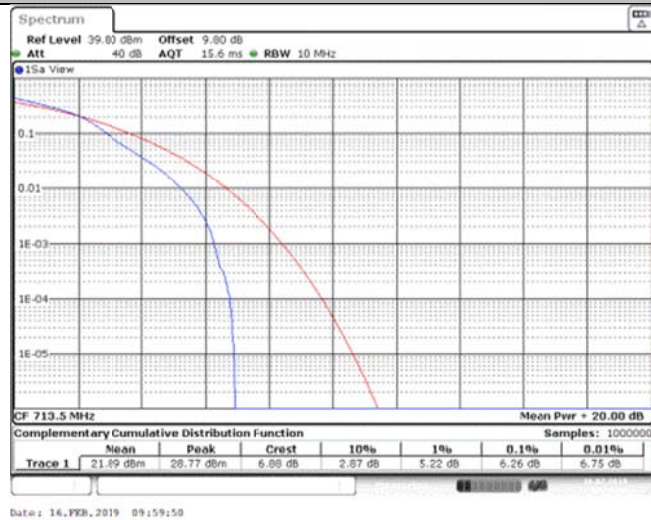

Band12_5MHz_16QAM_23155_1RB#0