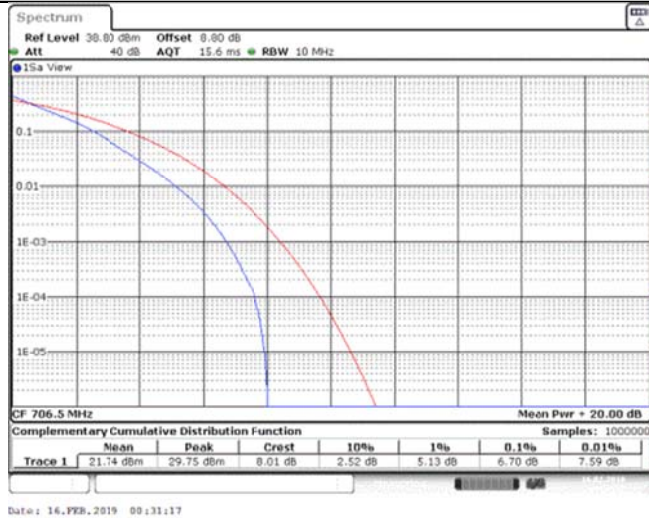

Band12\_10MHz\_16QAM\_23095\_1RB#0

Band12\_10MHz\_16QAM\_23095\_50RB#0

Band12\_10MHz\_16QAM\_23130\_1RB#0

Band12\_10MHz\_16QAM\_23130\_50RB#0

Band17\_5MHz\_QPSK\_23755\_1RB#0

Band17\_5MHz\_QPSK\_23755\_25RB#0