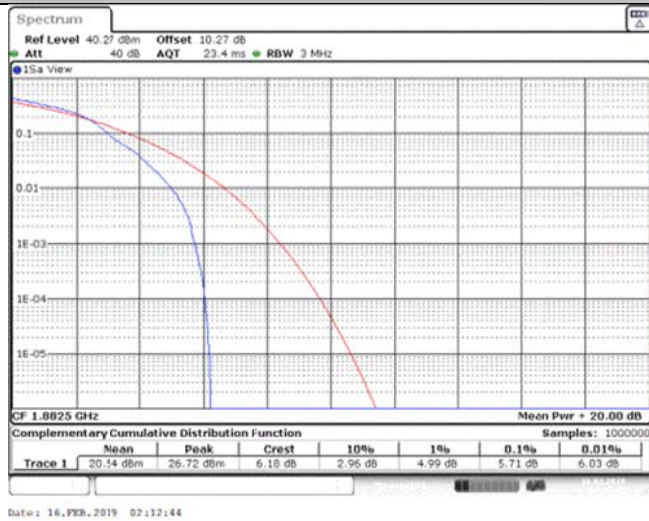

Band25\_3MHz\_QPSK\_26365\_15RB#0

Band25\_3MHz\_QPSK\_26675\_1RB#0

Band25\_3MHz\_QPSK\_26675\_15RB#0

Band25\_3MHz\_16QAM\_26055\_1RB#0

Band25\_3MHz\_16QAM\_26055\_15RB#0

Band25\_3MHz\_16QAM\_26365\_1RB#0

Band25\_3MHz\_16QAM\_26365\_15RB#0