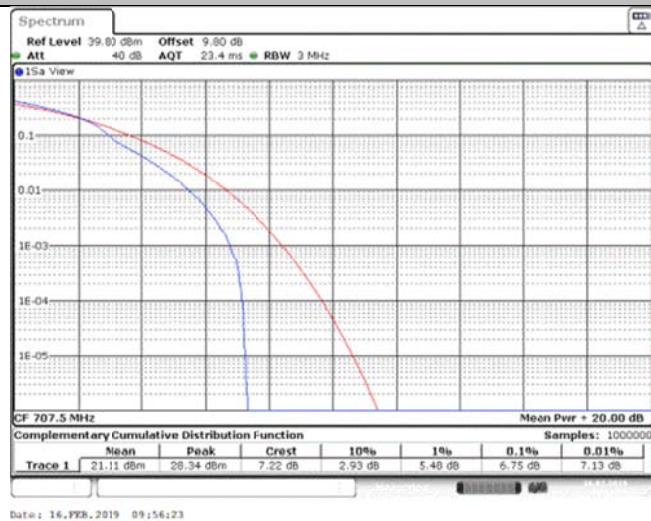

Band12_3MHz_16QAM_23095_1RB#0