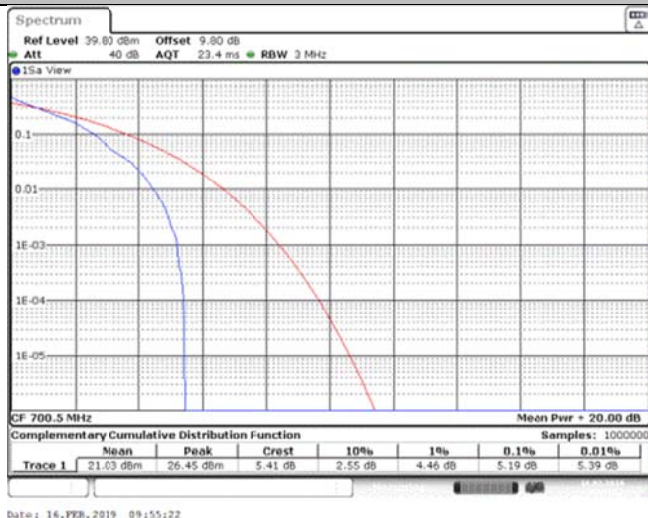

Band12_3MHz_QPSK_23025_1RB#0