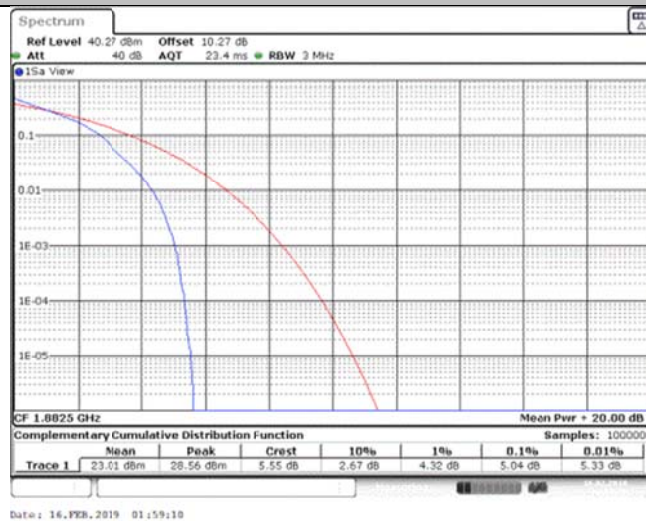

Band17\_10MHz\_16QAM\_23790\_50RB#0

Band17\_10MHz\_16QAM\_23800\_1RB#0

Band17\_10MHz\_16QAM\_23800\_50RB#0

Band25\_1.4MHz\_QPSK\_26047\_1RB#0

Band25\_1.4MHz\_QPSK\_26047\_6RB#0

Band25\_1.4MHz\_QPSK\_26365\_1RB#0