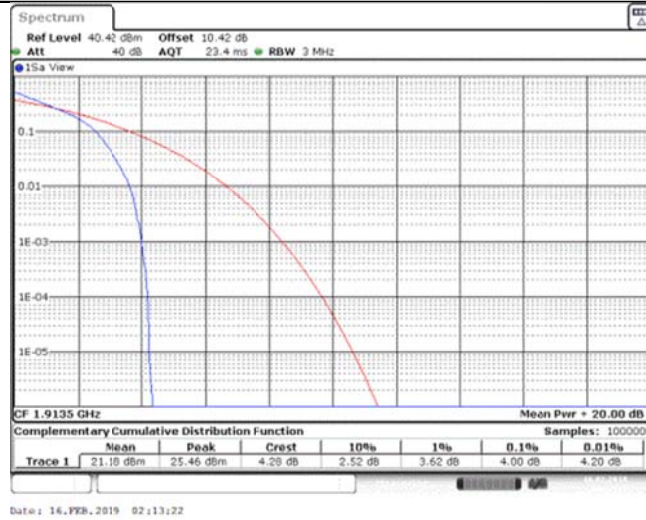

Band25_3MHz_QPSK_26675_1RB#0