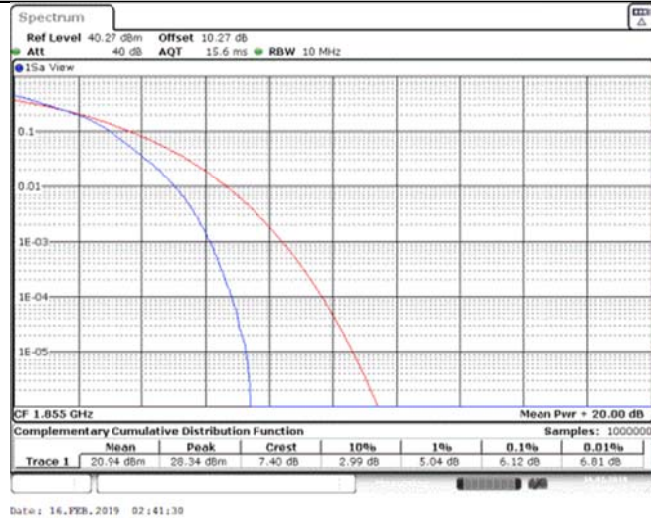

Band25_10MHz_16QAM_26090_50RB#0