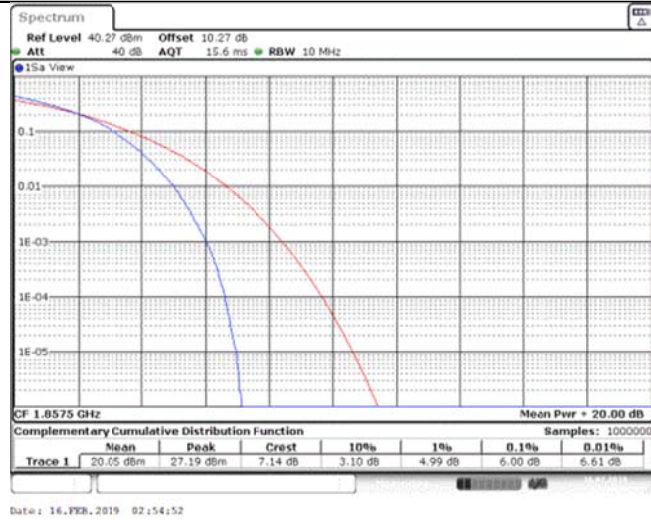

Band25\_15MHz\_QPSK\_26615\_75RB#0

Band25\_15MHz\_16QAM\_26115\_1RB#0

Band25\_15MHz\_16QAM\_26115\_75RB#0

Band25\_15MHz\_16QAM\_26365\_1RB#0