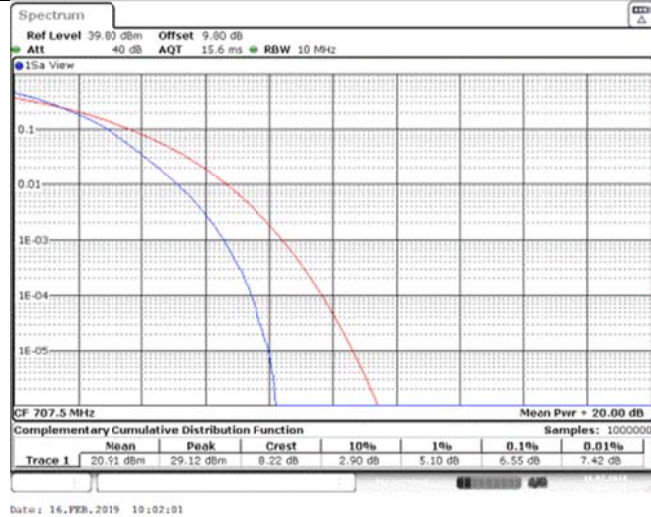

Band12_10MHz_16QAM_23095_50RB#0