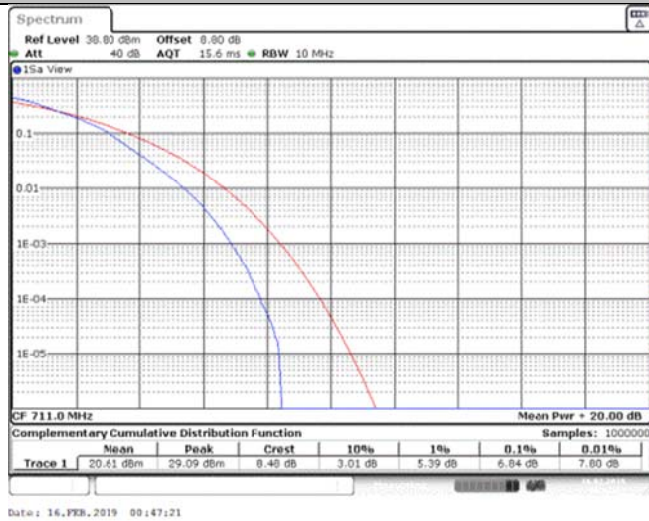

Band17_10MHz_16QAM_23800_50RB#0