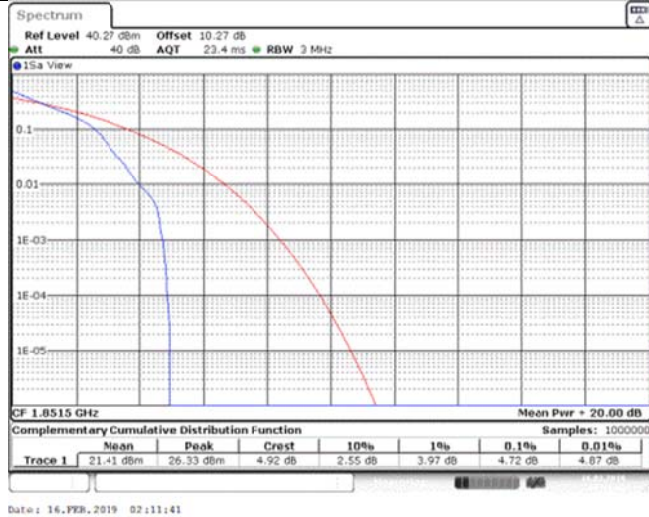

Band25\_1.4MHz\_16QAM\_26365\_6RB#0

Band25\_1.4MHz\_16QAM\_26683\_1RB#0

Band25\_1.4MHz\_16QAM\_26683\_6RB#0

Band25\_3MHz\_QPSK\_26055\_1RB#0

Band25\_3MHz\_QPSK\_26055\_15RB#0

Band25\_3MHz\_QPSK\_26365\_1RB#0