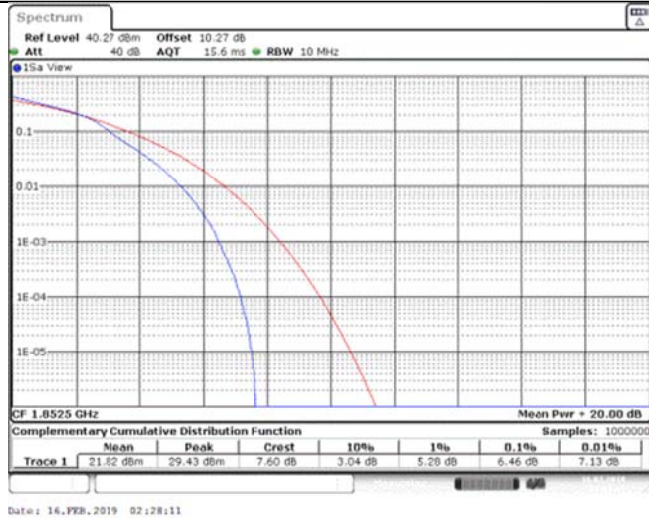

Band25\_5MHz\_QPSK\_26665\_25RB#0

Band25\_5MHz\_16QAM\_26065\_1RB#0

Band25\_5MHz\_16QAM\_26065\_25RB#0

Band25\_5MHz\_16QAM\_26365\_1RB#0

Band25\_5MHz\_16QAM\_26365\_25RB#0

Band25\_5MHz\_16QAM\_26665\_1RB#0