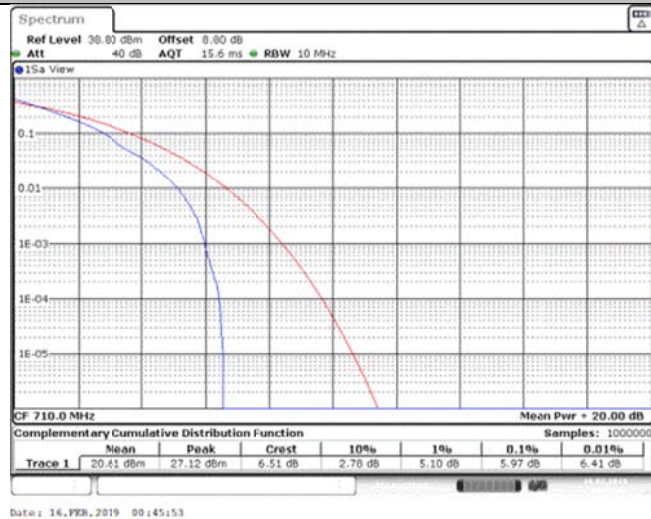

Band17\_5MHz\_16QAM\_23790\_25RB#0

Band17\_5MHz\_16QAM\_23825\_1RB#0

Band17\_5MHz\_16QAM\_23825\_25RB#0

Band17\_10MHz\_QPSK\_23780\_1RB#0

Band17\_10MHz\_QPSK\_23780\_50RB#0

Band17\_10MHz\_QPSK\_23790\_1RB#0