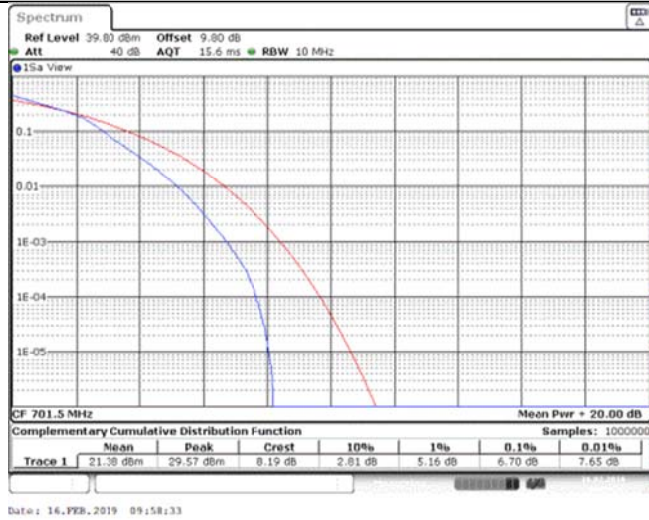

Band12\_5MHz\_QPSK\_23035\_25RB#0

Band12\_5MHz\_QPSK\_23095\_1RB#0

Band12\_5MHz\_QPSK\_23095\_25RB#0

Band12\_5MHz\_QPSK\_23155\_1RB#0

Band12\_5MHz\_QPSK\_23155\_25RB#0

Band12\_5MHz\_16QAM\_23035\_1RB#0

Band12\_5MHz\_16QAM\_23035\_25RB#0