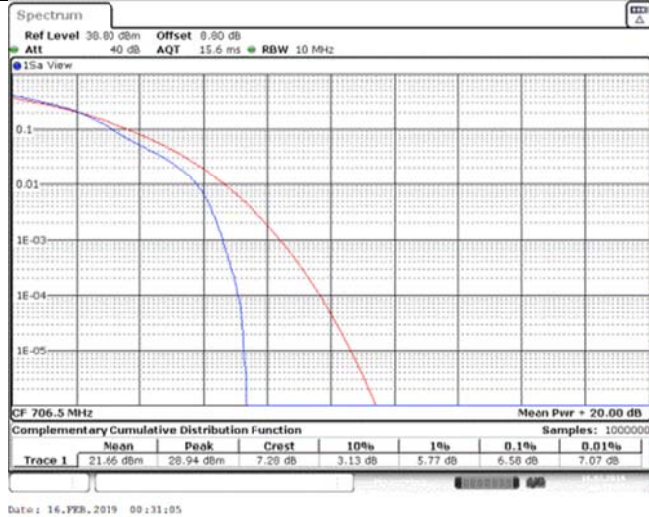

Band17\_5MHz\_QPSK\_23790\_1RB#0

Band17\_5MHz\_QPSK\_23790\_25RB#0

Band17\_5MHz\_QPSK\_23825\_1RB#0

Band17\_5MHz\_QPSK\_23825\_25RB#0

Band17\_5MHz\_16QAM\_23755\_1RB#0

Band17\_5MHz\_16QAM\_23755\_25RB#0

Band17\_5MHz\_16QAM\_23790\_1RB#0