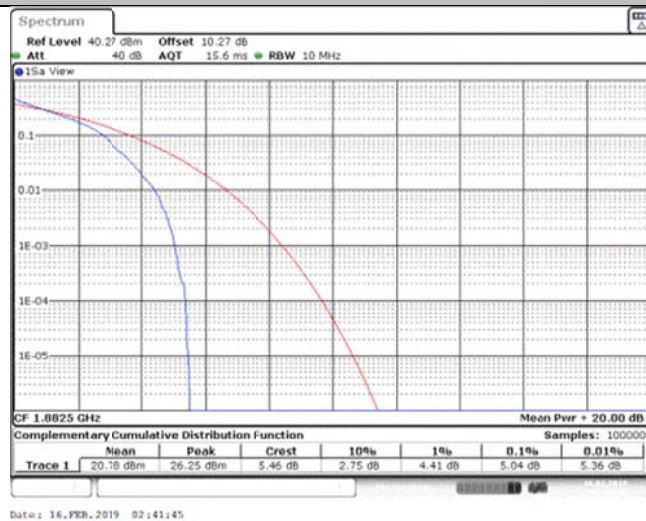

Band25\_5MHz\_16QAM\_26665\_25RB#0

Band25\_10MHz\_QPSK\_26090\_1RB#0

Band25\_10MHz\_QPSK\_26090\_50RB#0

Band25\_10MHz\_QPSK\_26365\_1RB#0

Band25\_10MHz\_QPSK\_26365\_50RB#0

Band25\_10MHz\_QPSK\_26640\_1RB#0