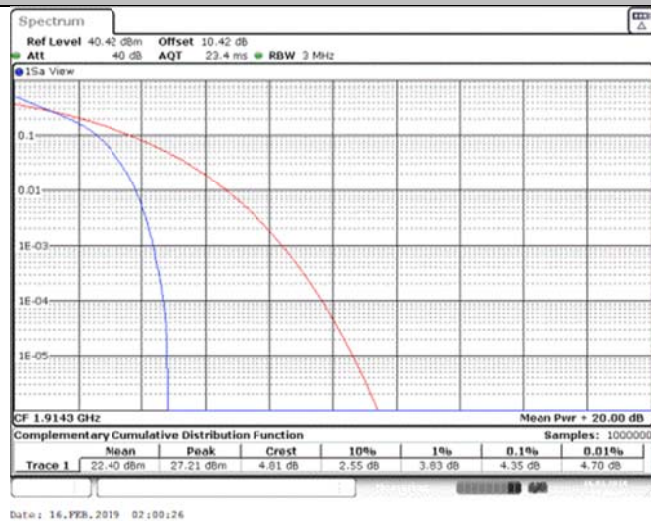

Band25_1.4MHz_QPSK_26683_6RB#0