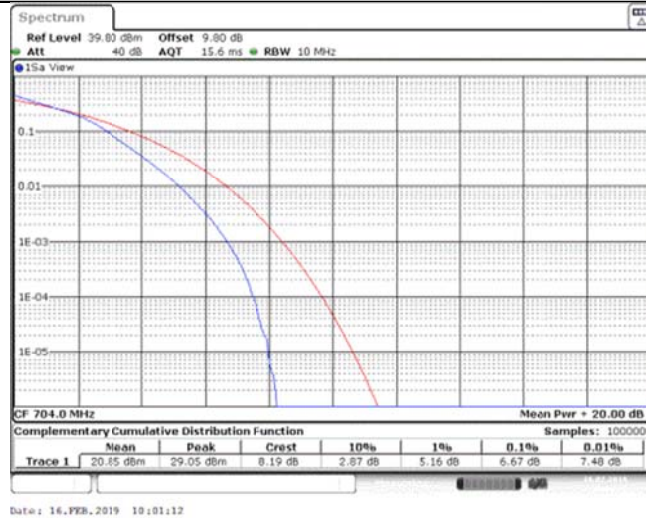

Band12\_10MHz\_QPSK\_23095\_1RB#0

Band12\_10MHz\_QPSK\_23095\_50RB#0

Band12\_10MHz\_QPSK\_23130\_1RB#0

Band12\_10MHz\_QPSK\_23130\_50RB#0

Band12\_10MHz\_16QAM\_23060\_1RB#0

Band12\_10MHz\_16QAM\_23060\_50RB#0