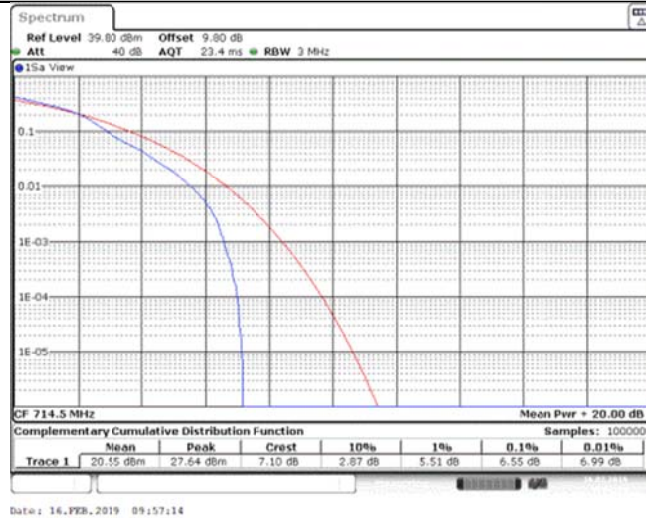

Band12\_3MHz\_16QAM\_23025\_15RB#0

Band12\_3MHz\_16QAM\_23095\_1RB#0

Band12\_3MHz\_16QAM\_23095\_15RB#0

Band12\_3MHz\_16QAM\_23165\_1RB#0

Band12\_3MHz\_16QAM\_23165\_15RB#0

Band12\_5MHz\_QPSK\_23035\_1RB#0