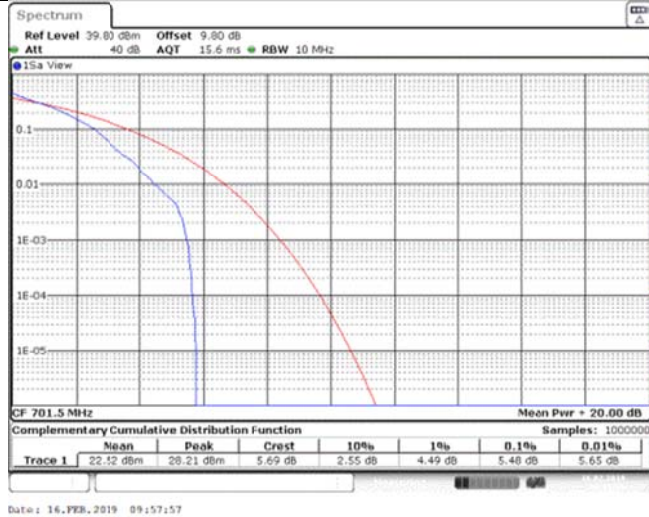

Band12\_3MHz\_16QAM\_23025\_15RB#0

Band12\_3MHz\_16QAM\_23095\_1RB#0

Band12\_3MHz\_16QAM\_23095\_15RB#0

Band12\_3MHz\_16QAM\_23165\_1RB#0

Band12\_3MHz\_16QAM\_23165\_15RB#0

Band12\_5MHz\_QPSK\_23035\_1RB#0