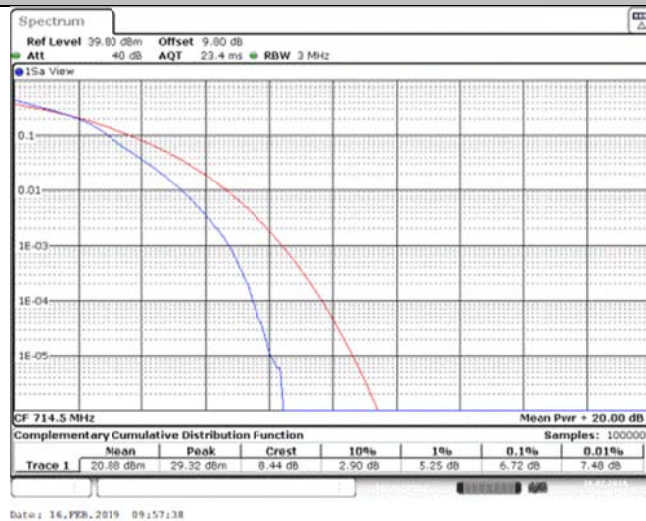

Band12\_3MHz\_16QAM\_23025\_15RB#0

Band12\_3MHz\_16QAM\_23095\_1RB#0

Band12\_3MHz\_16QAM\_23095\_15RB#0

Band12\_3MHz\_16QAM\_23165\_1RB#0

Band12\_3MHz\_16QAM\_23165\_15RB#0

Band12\_5MHz\_QPSK\_23035\_1RB#0