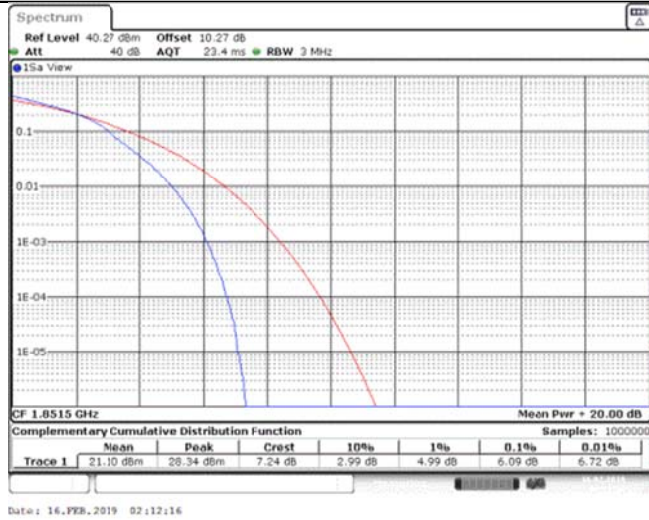

Band25\_3MHz\_QPSK\_26365\_15RB#0

Band25\_3MHz\_QPSK\_26675\_1RB#0

Band25\_3MHz\_QPSK\_26675\_15RB#0

Band25\_3MHz\_16QAM\_26055\_1RB#0

Band25\_3MHz\_16QAM\_26055\_15RB#0

Band25\_3MHz\_16QAM\_26365\_1RB#0

Band25\_3MHz\_16QAM\_26365\_15RB#0