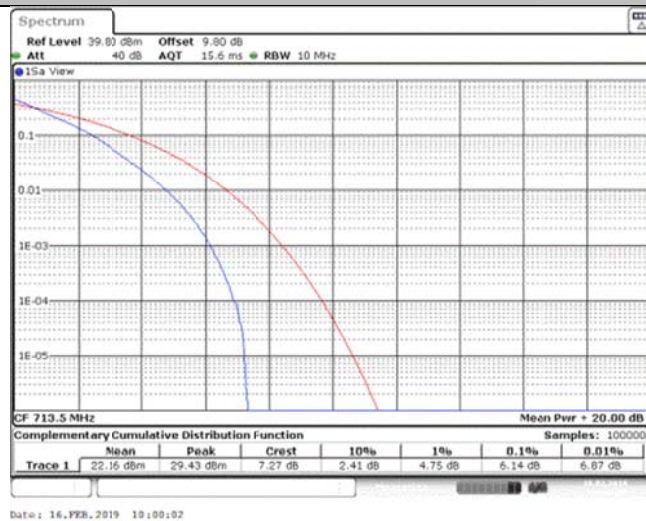

Band12\_5MHz\_QPSK\_23035\_25RB#0

Band12\_5MHz\_QPSK\_23095\_1RB#0

Band12\_5MHz\_QPSK\_23095\_25RB#0

Band12\_5MHz\_QPSK\_23155\_1RB#0

Band12\_5MHz\_QPSK\_23155\_25RB#0

Band12\_5MHz\_16QAM\_23035\_1RB#0

Band12\_5MHz\_16QAM\_23035\_25RB#0