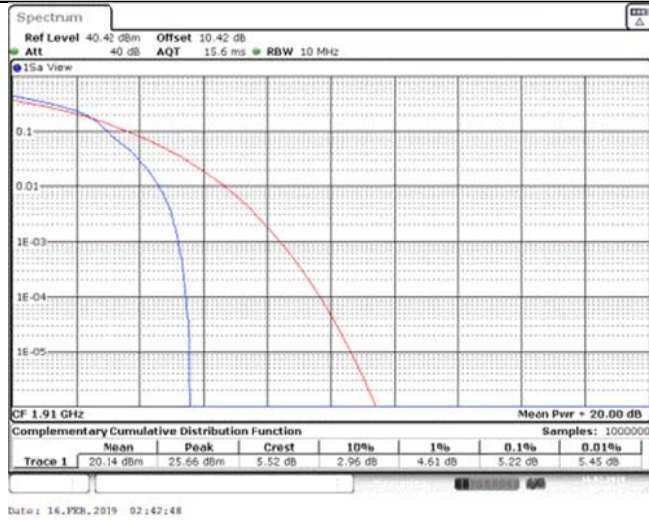

Band25\_10MHz\_QPSK\_26640\_50RB#0

Band25\_10MHz\_16QAM\_26090\_1RB#0

Band25\_10MHz\_16QAM\_26090\_50RB#0

Band25\_10MHz\_16QAM\_26365\_1RB#0

Band25\_10MHz\_16QAM\_26365\_50RB#0

Band25\_10MHz\_16QAM\_26640\_1RB#0