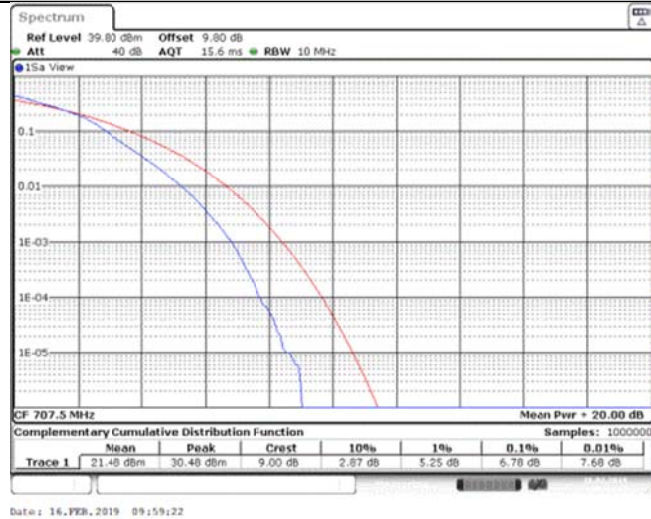

Band12_5MHz_16QAM_23095_25RB#0