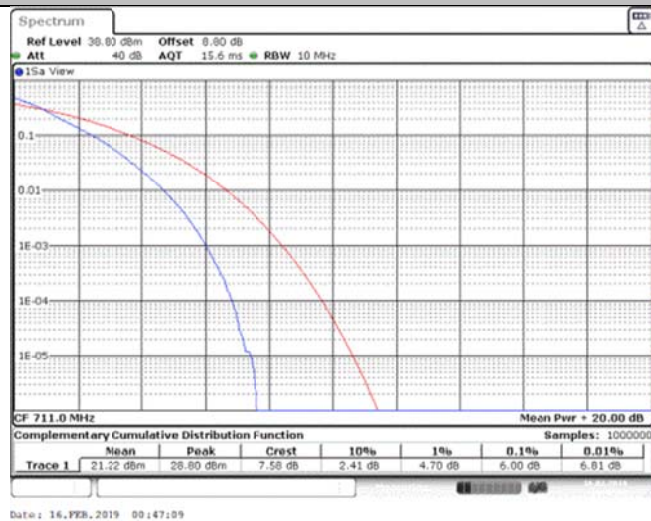

Band17_10MHz_QPSK_23800_50RB#0