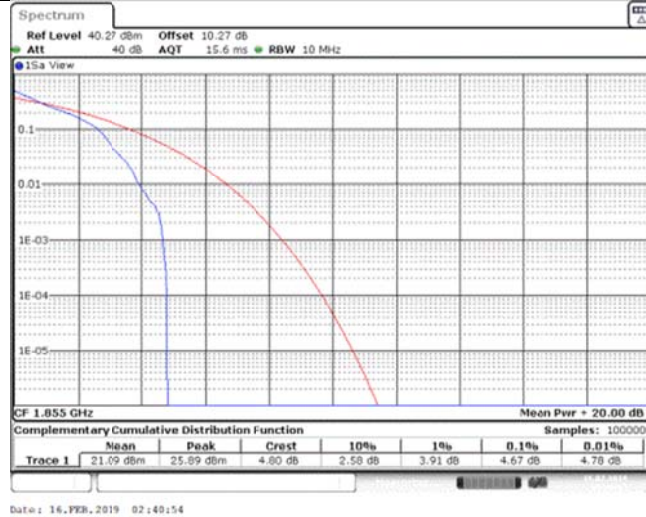

Band25_10MHz_QPSK_26090_1RB#0