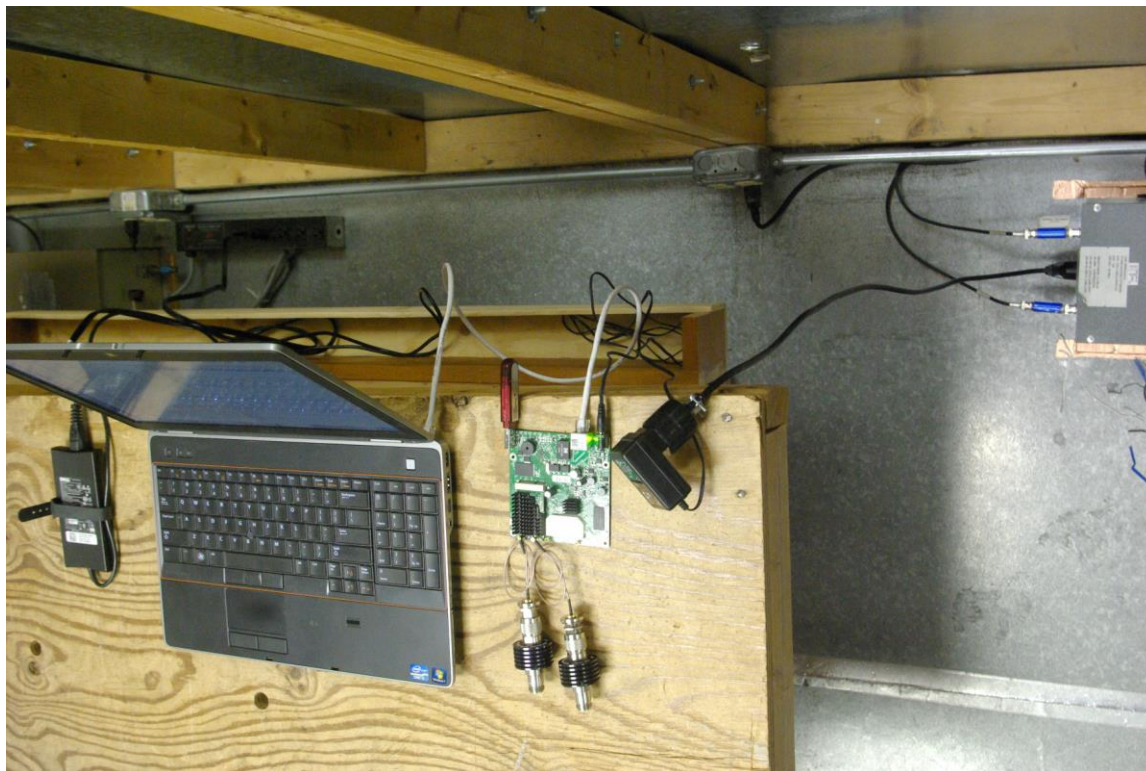

Test setup photographs

Rogers Labs, Inc.  
4405 W. 259th Terrace  
Louisburg, KS 66053  
Phone/Fax: (913) 837-3214  
Revision 1

Mikrotiks SIA  
Model: R11e-5HnD  
Test #: 130319  
Test to: CFR47 (15.247)  
File: TSup R11E5HND