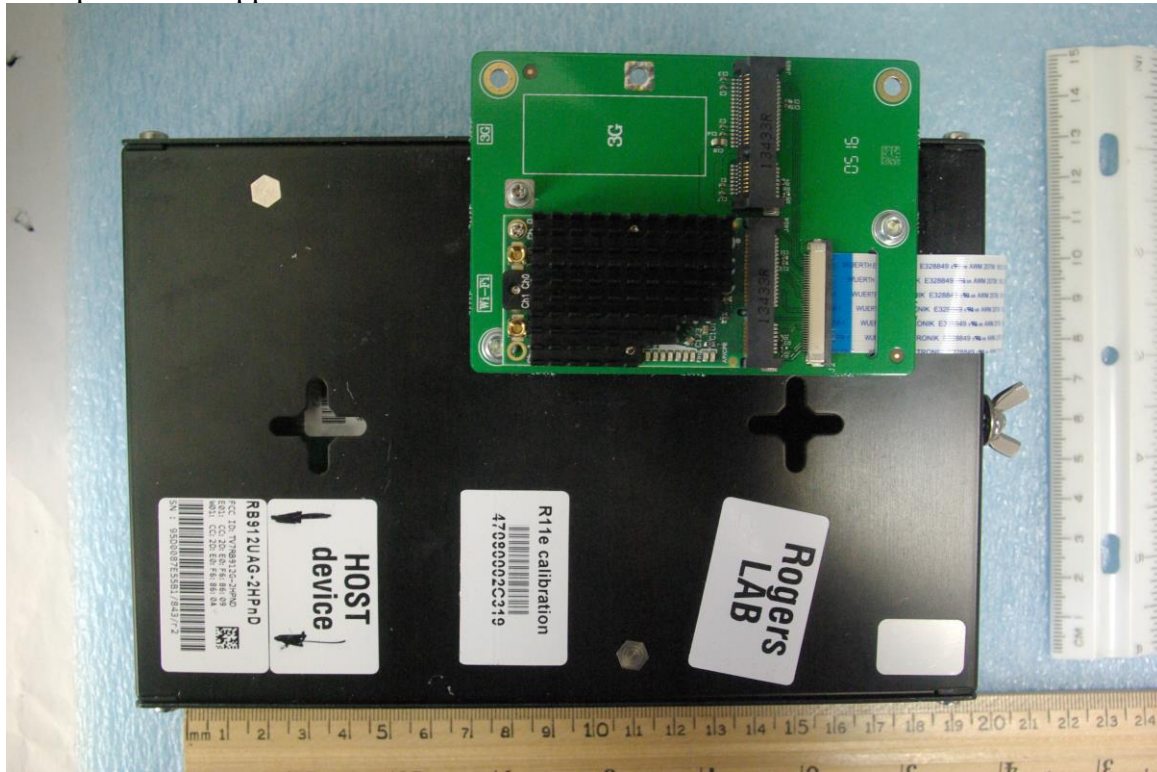

External photographs of equipment under test

Rogers Labs, Inc.
4405 W. 259th Terrace
Louisburg, KS 66053
Phone/Fax: (913) 837-3214
Revision 1

Mikrotiks SIA
Model: R11e-5HnD
Test #: 190204
Test to: 47CFR, 15.407, RSS-247
File: R11E5HM ExtPho

S/N: 8EDB09784363/632/r2
FCC ID: TV7R11E5HM
IC: 7442A- R11E5HND
Date: February 27, 2019
Page 1 of 2

EUT placed on support interface board

Support interface board

Rogers Labs, Inc.
4405 W. 259th Terrace
Louisburg, KS 66053
Phone/Fax: (913) 837-3214
Revision 1

Mikrotiks SIA
Model: R11e-5HnD
Test #: 190204
Test to: 47CFR, 15.407, RSS-247
File: R11E5HM ExtPho

S/N: 8EDB09784363/632/r2
FCC ID: TV7R11E5HM
IC: 7442A- R11E5HND
Date: February 27, 2019
Page 2 of 2