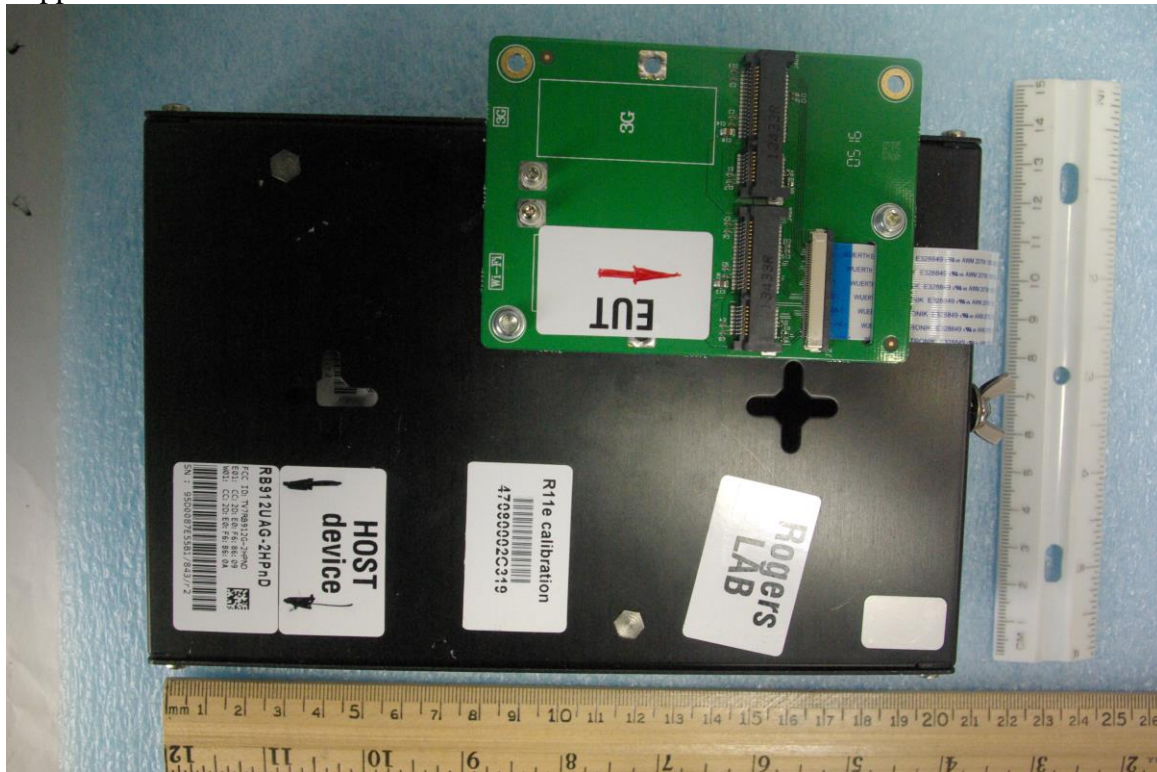

External photographs of equipment under test

Rogers Labs, Inc.
4405 W. 259th Terrace
Louisburg, KS 66053
Phone/Fax: (913) 837-3214
Revision 1

Mikrotiks SIA
Model: R11e-5HnD
Test #: 190204
Test to: 47CFR, 15.407, RSS-247
File: R11E5HM ExtPho

S/N: 8EDB09784363/632/r2
FCC ID: TV7R11E5HM
IC: 7442A- R11E5HND
Date: February 27, 2019
Page 1 of 2

EUT placed on support interface board

Support interface board

Rogers Labs, Inc.
4405 W. 259th Terrace
Louisburg, KS 66053
Phone/Fax: (913) 837-3214
Revision 1

Mikrotiks SIA
Model: R11e-5HnD
Test #: 190204
Test to: 47CFR, 15.407, RSS-247
File: R11E5HM ExtPho

S/N: 8EDB09784363/632/r2
FCC ID: TV7R11E5HM
IC: 7442A- R11E5HND
Date: February 27, 2019
Page 2 of 2