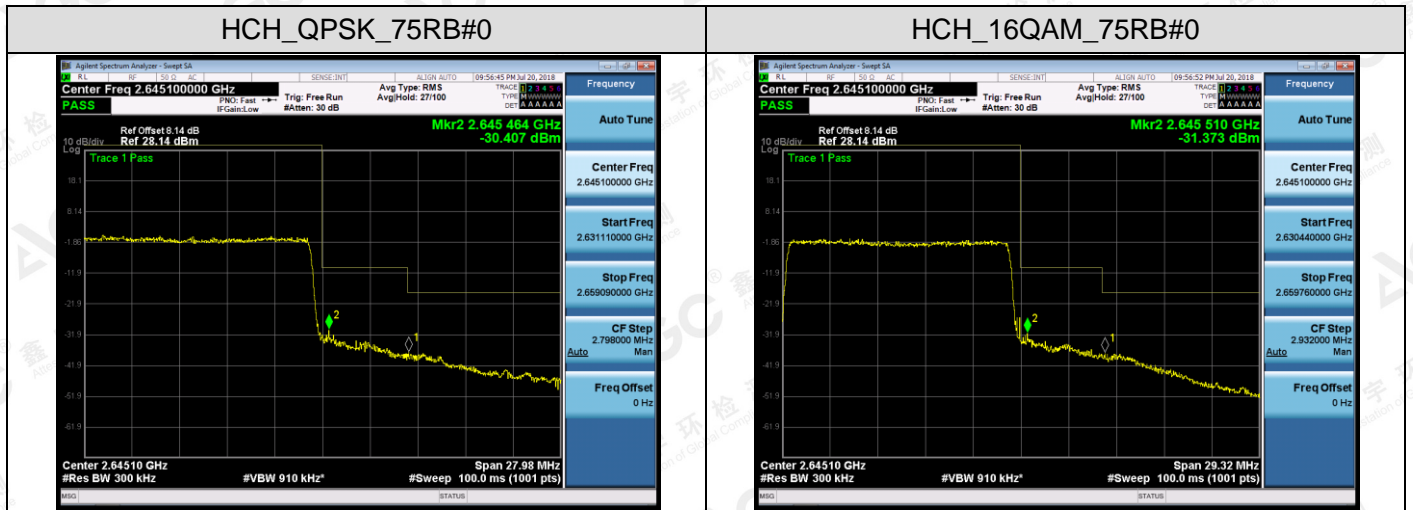

Channel Bandwidth: 15 MHz

The results shown in this test report refer only to the sample(s) tested unless otherwise stated and the sample(s) are retained for 30 days only. The document is issued by AGC, this document cannot be reproduced except in full with our prior written permission. The more details and the authenticity of the report will be confirmed at <http://www.agc-cert.com>.