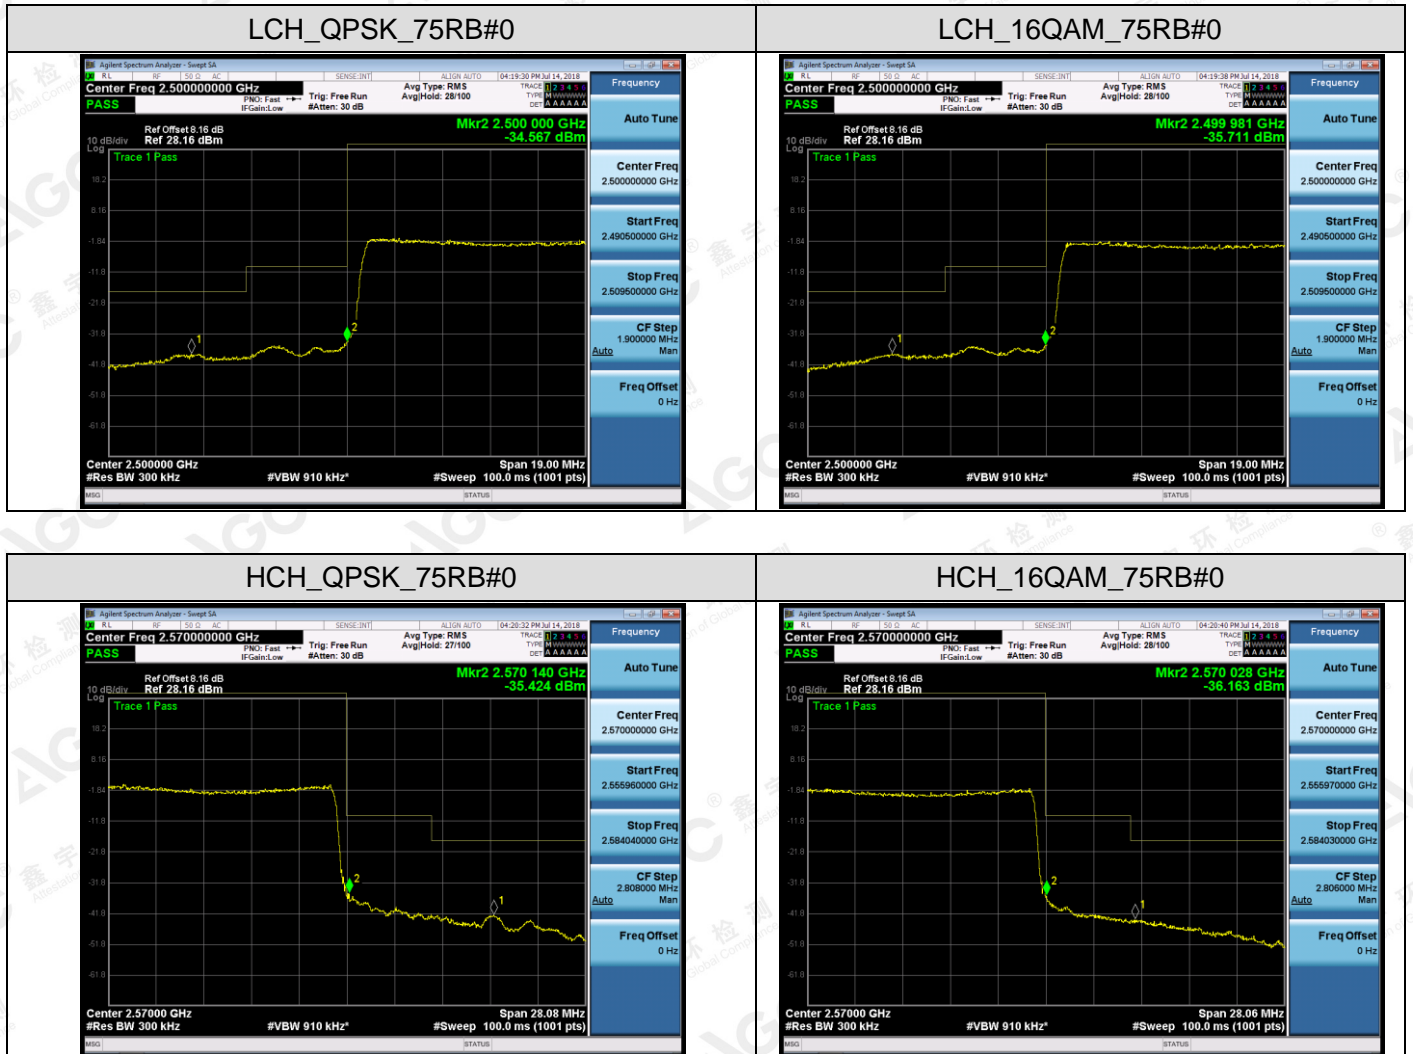

APPENDIX C TEST PLOTS FOR BAND EDGES
LTE BAND 7

Channel Bandwidth: 5 MHz

The results shown in this test report refer only to the sample(s) tested unless otherwise stated and the sample(s) are retained for 30 days only. The document is issued by AGC, this document cannot be reproduced except in full with our prior written permission. The more details and the authenticity of the report will be confirmed at <http://www.agc-cert.com>.

Channel Bandwidth: 10 MHz

The results shown in this test report refer only to the sample(s) tested unless otherwise stated and the sample(s) are retained for 30 days only. The document is issued by AGC, this document cannot be reproduced except in full with our prior written permission. The more details and the authenticity of the report will be confirmed at <http://www.agc-cert.com>.

Channel Bandwidth: 15 MHz

The results shown in this test report refer only to the sample(s) tested unless otherwise stated and the sample(s) are retained for 30 days only. The document is issued by AGC, this document cannot be reproduced except in full with our prior written permission. The more details and the authenticity of the report will be confirmed at <http://www.agc-cert.com>.

Channel Bandwidth: 20 MHz

The results shown in this test report refer only to the sample(s) tested unless otherwise stated and the sample(s) are retained for 30 days only. The document is issued by AGC, this document cannot be reproduced except in full with our prior written permission. The more details and the authenticity of the report will be confirmed at <http://www.agc-cert.com>.