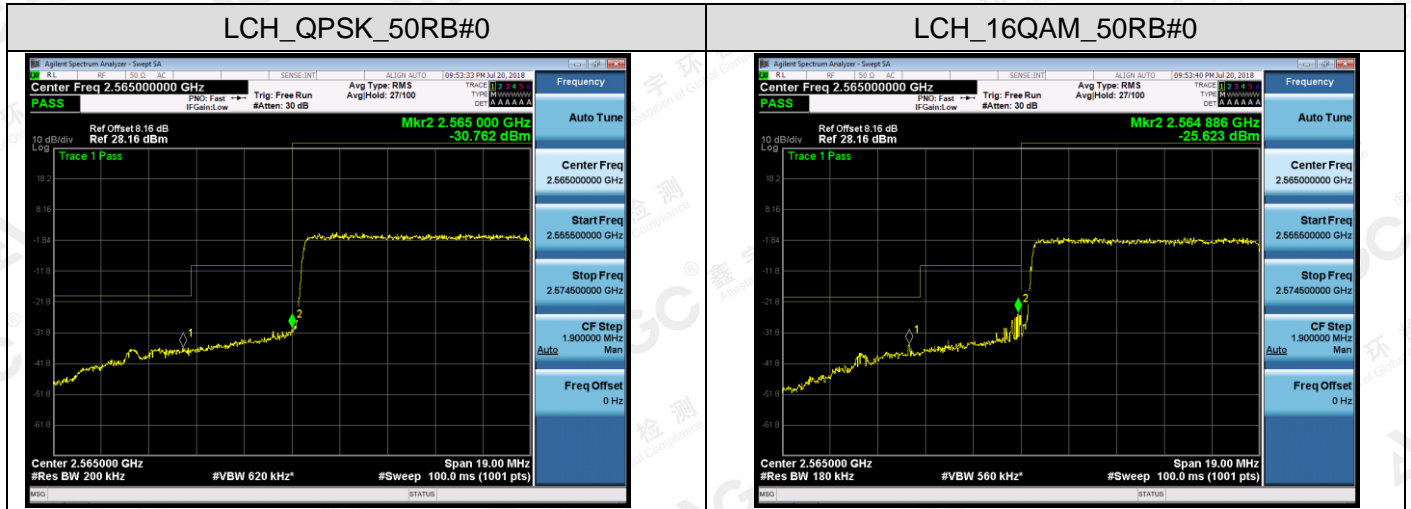

Channel Bandwidth: 10 MHz

The results shown in this test report refer only to the sample(s) tested unless otherwise stated and the sample(s) are retained for 30 days only. The document is issued by AGC, this document cannot be reproduced except in full with our prior written permission. The more details and the authenticity of the report will be confirmed at <http://www.agc-cert.com>.