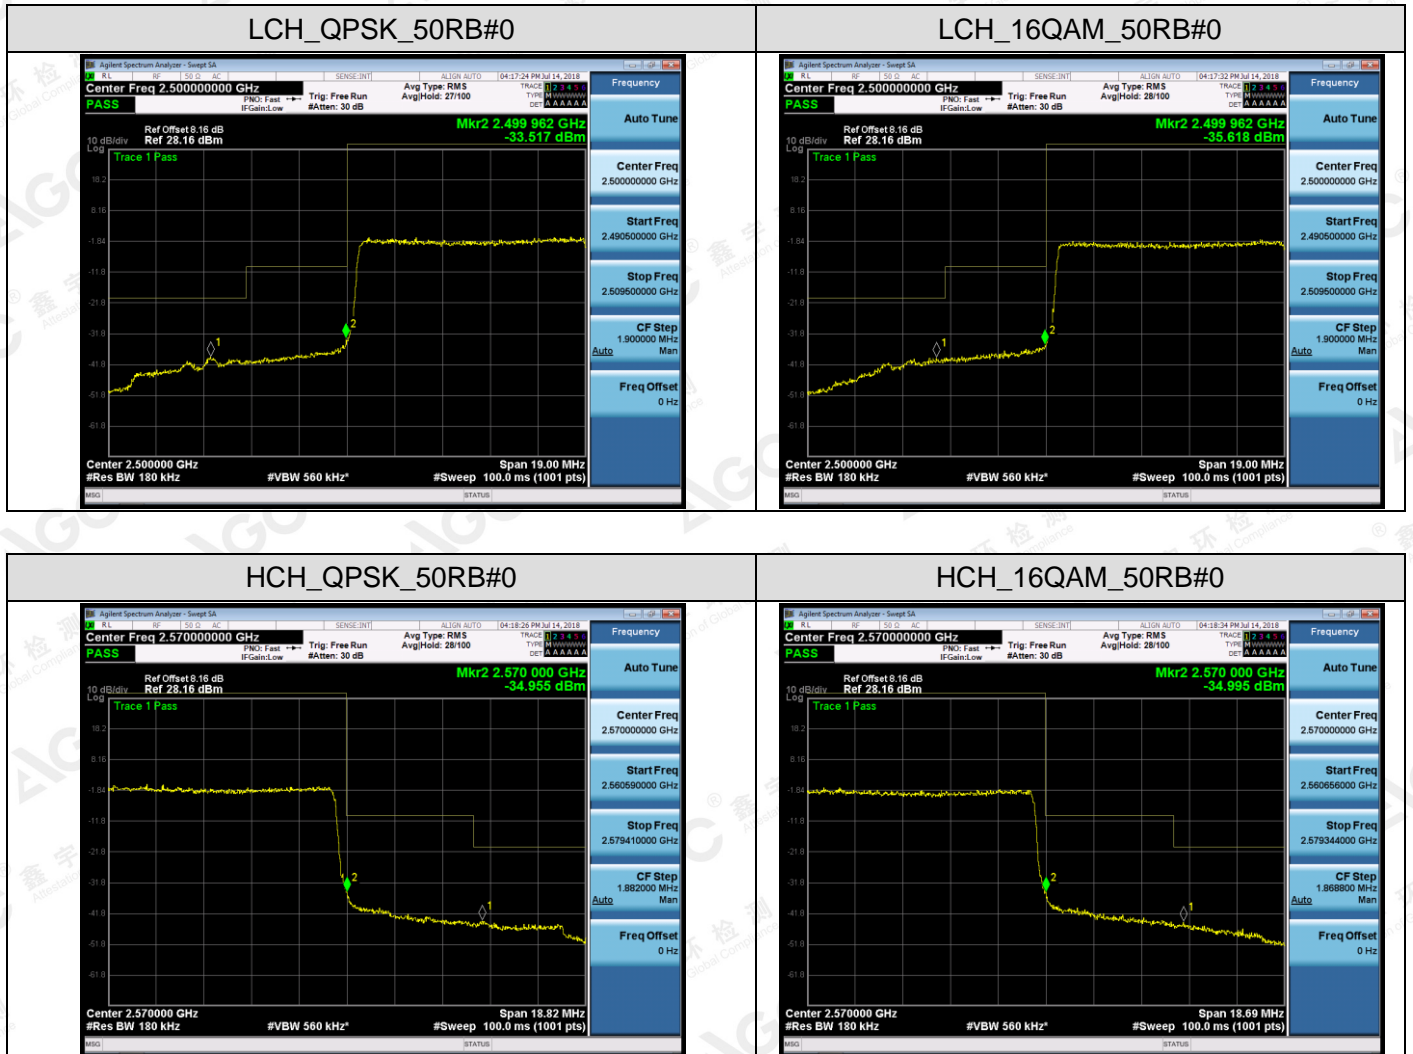

APPENDIX C TEST PLOTS FOR BAND EDGES
LTE BAND 7

Channel Bandwidth: 5 MHz

The results shown in this test report refer only to the sample(s) tested unless otherwise stated and the sample(s) are retained for 30 days only. The document is issued by AGC, this document cannot be reproduced except in full with our prior written permission. The more details and the authenticity of the report will be confirmed at <http://www.agc-cert.com>.

Channel Bandwidth: 10 MHz

The results shown in this test report refer only to the sample(s) tested unless otherwise stated and the sample(s) are retained for 30 days only. The document is issued by AGC, this document cannot be reproduced except in full with our prior written permission. The more details and the authenticity of the report will be confirmed at <http://www.agc-cert.com>.

Channel Bandwidth: 15 MHz

The results shown in this test report refer only to the sample(s) tested unless otherwise stated and the sample(s) are retained for 30 days only. The document is issued by AGC, this document cannot be reproduced except in full with our prior written permission. The more details and the authenticity of the report will be confirmed at <http://www.agc-cert.com>.

Channel Bandwidth: 20 MHz

The results shown in this test report refer only to the sample(s) tested unless otherwise stated and the sample(s) are retained for 30 days only. The document is issued by AGC, this document cannot be reproduced except in full with our prior written permission. The more details and the authenticity of the report will be confirmed at <http://www.agc-cert.com>.