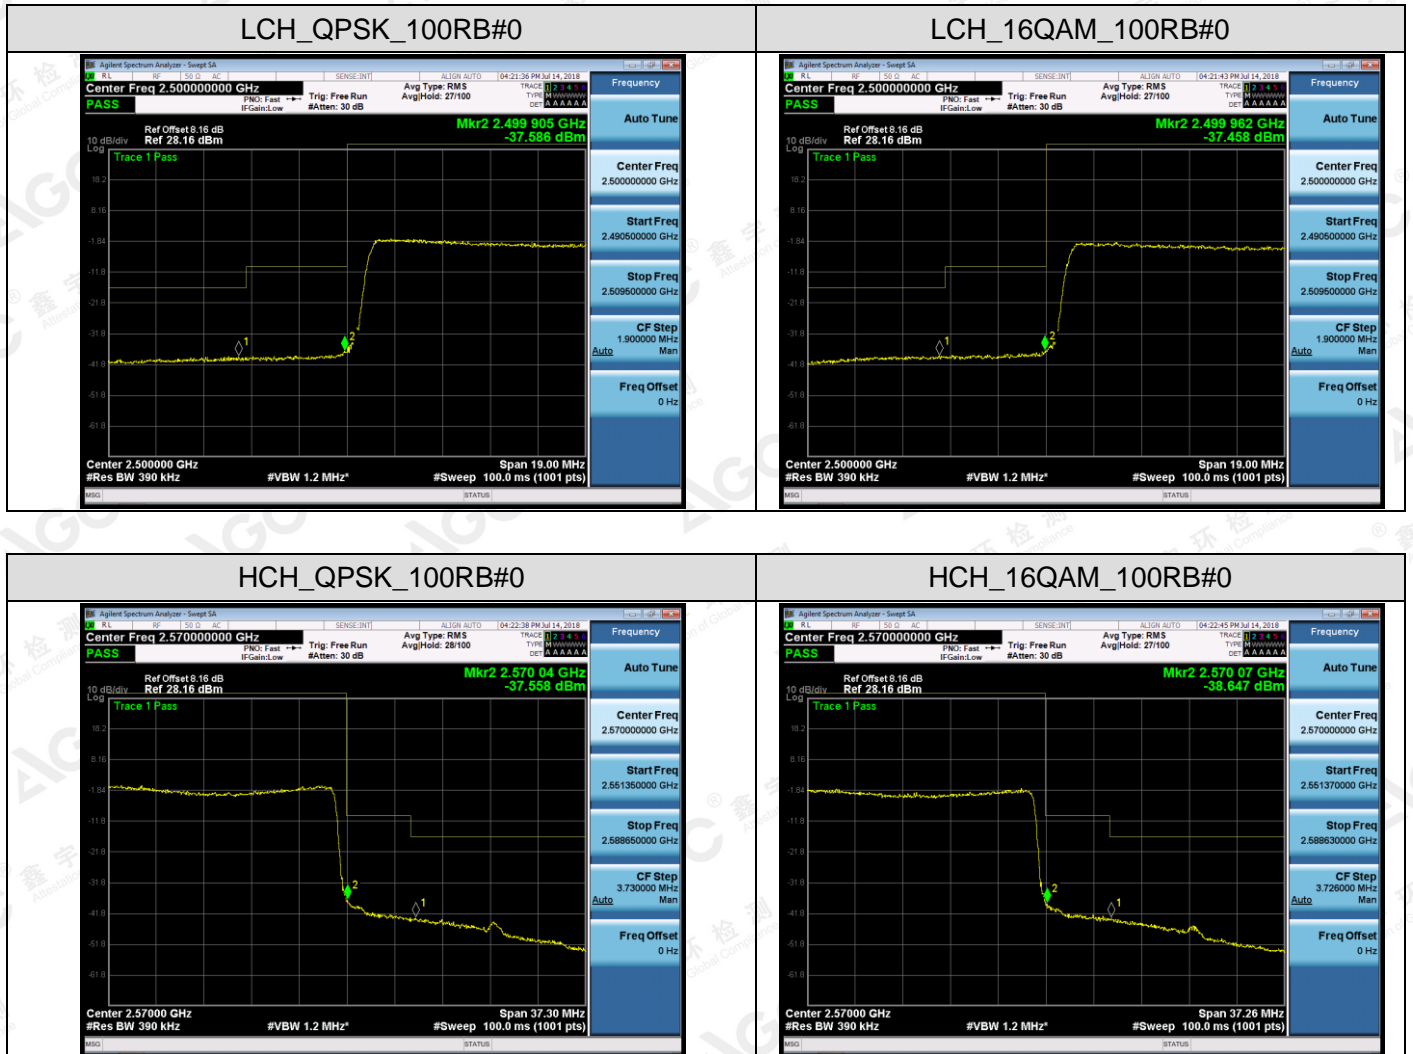

APPENDIX C TEST PLOTS FOR BAND EDGES
LTE BAND 7

Channel Bandwidth: 5 MHz

The results shown in this test report refer only to the sample(s) tested unless otherwise stated and the sample(s) are retained for 30 days only. The document is issued by AGC, this document cannot be reproduced except in full with our prior written permission. The more details and the authenticity of the report will be confirmed at <http://www.agc-cert.com>.

Channel Bandwidth: 10 MHz

The results shown in this test report refer only to the sample(s) tested unless otherwise stated and the sample(s) are retained for 30 days only. The document is issued by AGC, this document cannot be reproduced except in full with our prior written permission. The more details and the authenticity of the report will be confirmed at <http://www.agc-cert.com>.

Channel Bandwidth: 15 MHz

The results shown in this test report refer only to the sample(s) tested unless otherwise stated and the sample(s) are retained for 30 days only. The document is issued by AGC, this document cannot be reproduced except in full with our prior written permission. The more details and the authenticity of the report will be confirmed at <http://www.agc-cert.com>.

Channel Bandwidth: 20 MHz

The results shown in this test report refer only to the sample(s) tested unless otherwise stated and the sample(s) are retained for 30 days only. The document is issued by AGC, this document cannot be reproduced except in full with our prior written permission. The more details and the authenticity of the report will be confirmed at <http://www.agc-cert.com>.