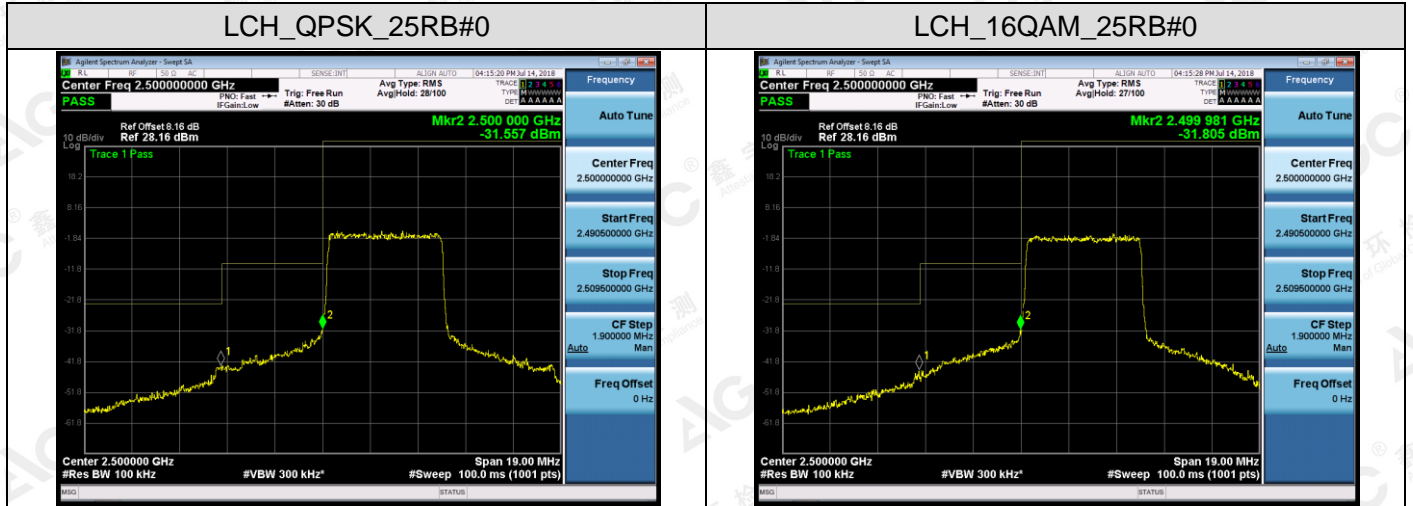

APPENDIX C TEST PLOTS FOR BAND EDGES
LTE BAND 7

Channel Bandwidth: 5 MHz

The results shown in this test report refer only to the sample(s) tested unless otherwise stated and the sample(s) are retained for 30 days only. The document is issued by AGC, this document cannot be reproduced except in full with our prior written permission. The more details and the authenticity of the report will be confirmed at <http://www.agc-cert.com>.

Channel Bandwidth: 10 MHz

The results shown in this test report refer only to the sample(s) tested unless otherwise stated and the sample(s) are retained for 30 days only. The document is issued by AGC, this document cannot be reproduced except in full with our prior written permission. The more details and the authenticity of the report will be confirmed at <http://www.agc-cert.com>.

Channel Bandwidth: 15 MHz

The results shown in this test report refer only to the sample(s) tested unless otherwise stated and the sample(s) are retained for 30 days only. The document is issued by AGC, this document cannot be reproduced except in full with our prior written permission. The more details and the authenticity of the report will be confirmed at <http://www.agc-cert.com>.

Channel Bandwidth: 20 MHz

The results shown in this test report refer only to the sample(s) tested unless otherwise stated and the sample(s) are retained for 30 days only. The document is issued by AGC, this document cannot be reproduced except in full with our prior written permission. The more details and the authenticity of the report will be confirmed at <http://www.agc-cert.com>.