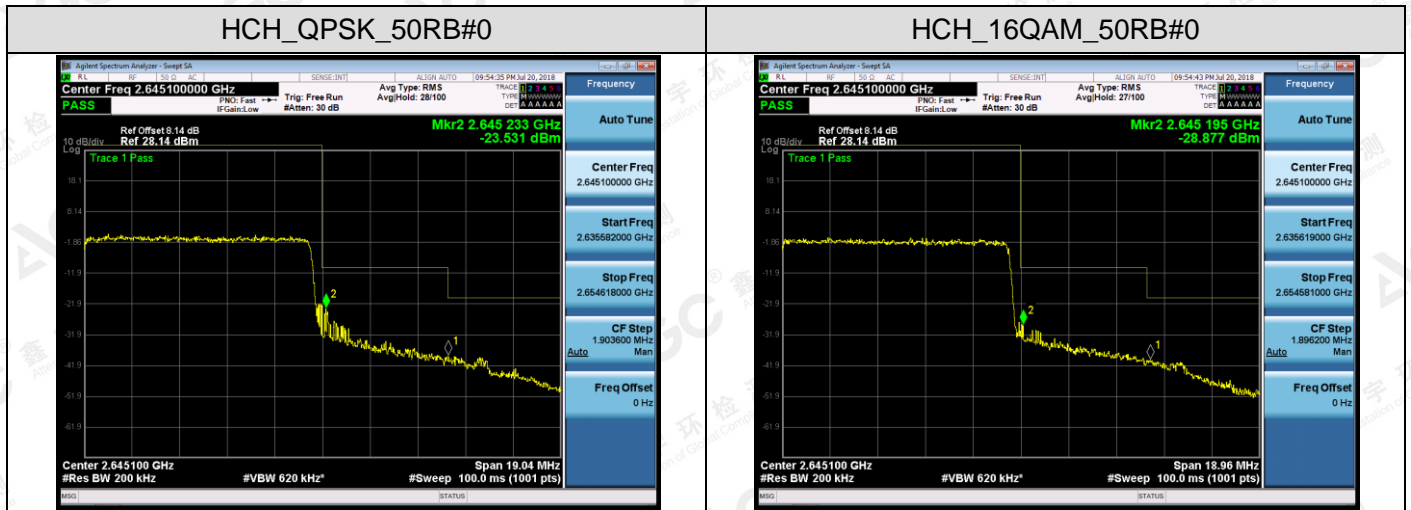

Channel Bandwidth: 10 MHz

The results shown in this test report refer only to the sample(s) tested unless otherwise stated and the sample(s) are retained for 30 days only. The document is issued by AGC, this document cannot be reproduced except in full with our prior written permission. The more details and the authenticity of the report will be confirmed at <http://www.agc-cert.com>.