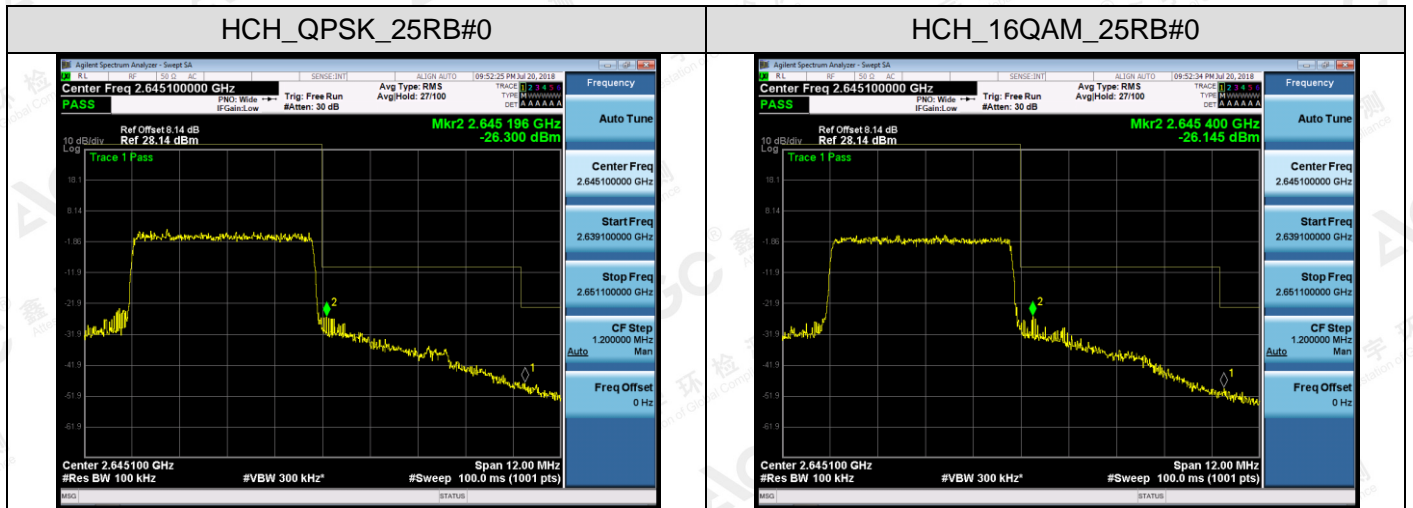

LTE BAND 41
Channel Bandwidth: 5 MHz

The results shown in this test report refer only to the sample(s) tested unless otherwise stated and the sample(s) are retained for 30 days only. The document is issued by AGC, this document cannot be reproduced except in full with our prior written permission. The more details and the authenticity of the report will be confirmed at <http://www.agc-cert.com>.