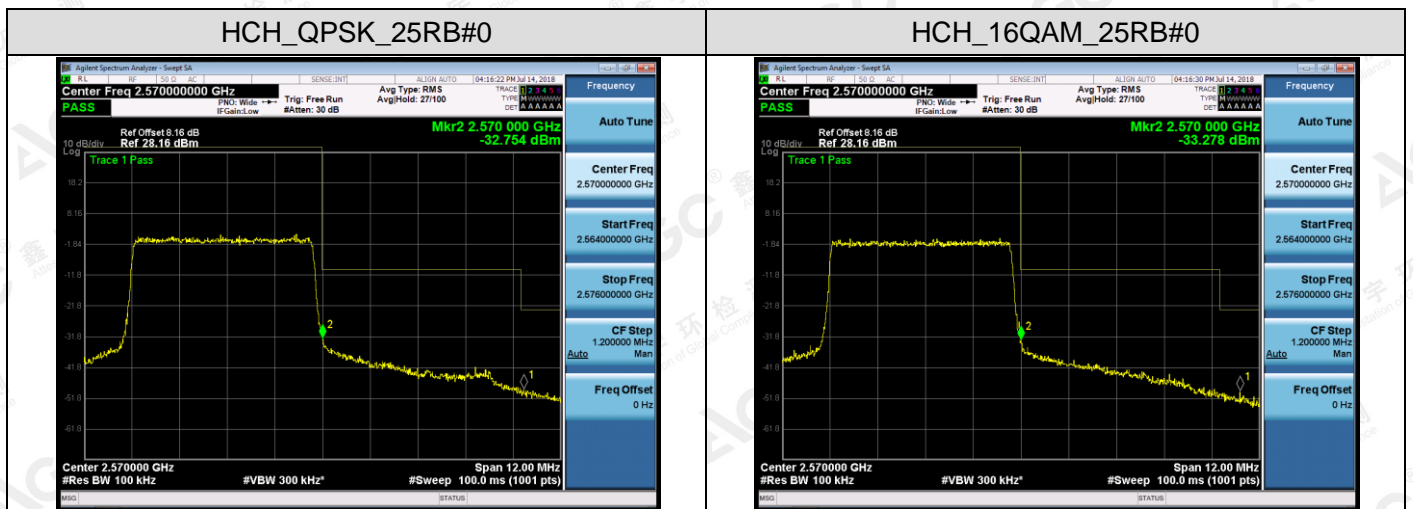

APPENDIX C TEST PLOTS FOR BAND EDGES
LTE BAND 7

Channel Bandwidth: 5 MHz

The results shown in this test report refer only to the sample(s) tested unless otherwise stated and the sample(s) are retained for 30 days only. The document is issued by AGC, this document cannot be reproduced except in full with our prior written permission. The more details and the authenticity of the report will be confirmed at <http://www.agc-cert.com>.

Channel Bandwidth: 10 MHz

The results shown in this test report refer only to the sample(s) tested unless otherwise stated and the sample(s) are retained for 30 days only. The document is issued by AGC, this document cannot be reproduced except in full with our prior written permission. The more details and the authenticity of the report will be confirmed at <http://www.agc-cert.com>.

Channel Bandwidth: 15 MHz

The results shown in this test report refer only to the sample(s) tested unless otherwise stated and the sample(s) are retained for 30 days only. The document is issued by AGC, this document cannot be reproduced except in full with our prior written permission. The more details and the authenticity of the report will be confirmed at <http://www.agc-cert.com>.

Channel Bandwidth: 20 MHz

The results shown in this test report refer only to the sample(s) tested unless otherwise stated and the sample(s) are retained for 30 days only. The document is issued by AGC, this document cannot be reproduced except in full with our prior written permission. The more details and the authenticity of the report will be confirmed at <http://www.agc-cert.com>.