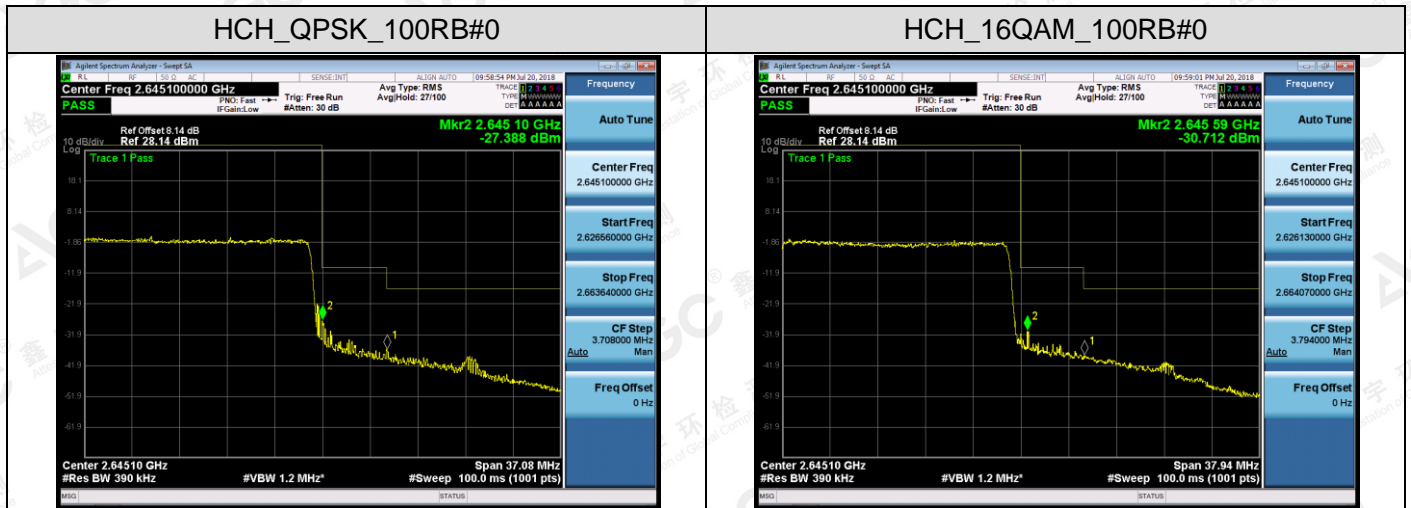

Channel Bandwidth: 20 MHz

The results shown in this test report refer only to the sample(s) tested unless otherwise stated and the sample(s) are retained for 30 days only. The document is issued by AGC, this document cannot be reproduced except in full with our prior written permission. The more details and the authenticity of the report will be confirmed at <http://www.agc-cert.com>.