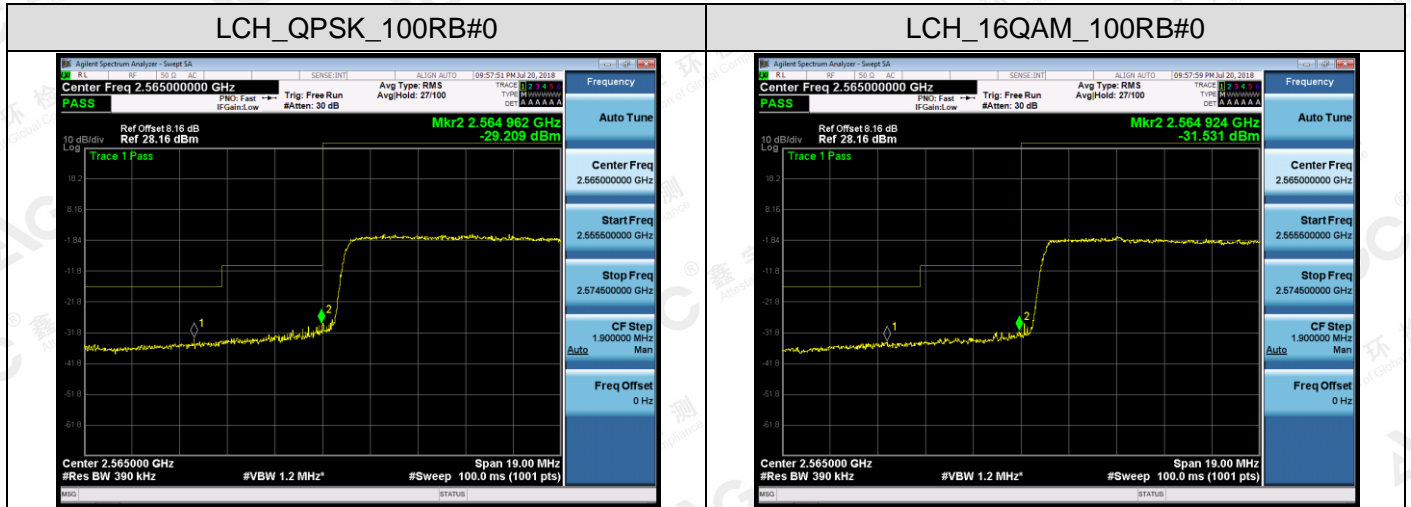

Channel Bandwidth: 20 MHz

The results shown in this test report refer only to the sample(s) tested unless otherwise stated and the sample(s) are retained for 30 days only. The document is issued by AGC, this document cannot be reproduced except in full with our prior written permission. The more details and the authenticity of the report will be confirmed at <http://www.agc-cert.com>.