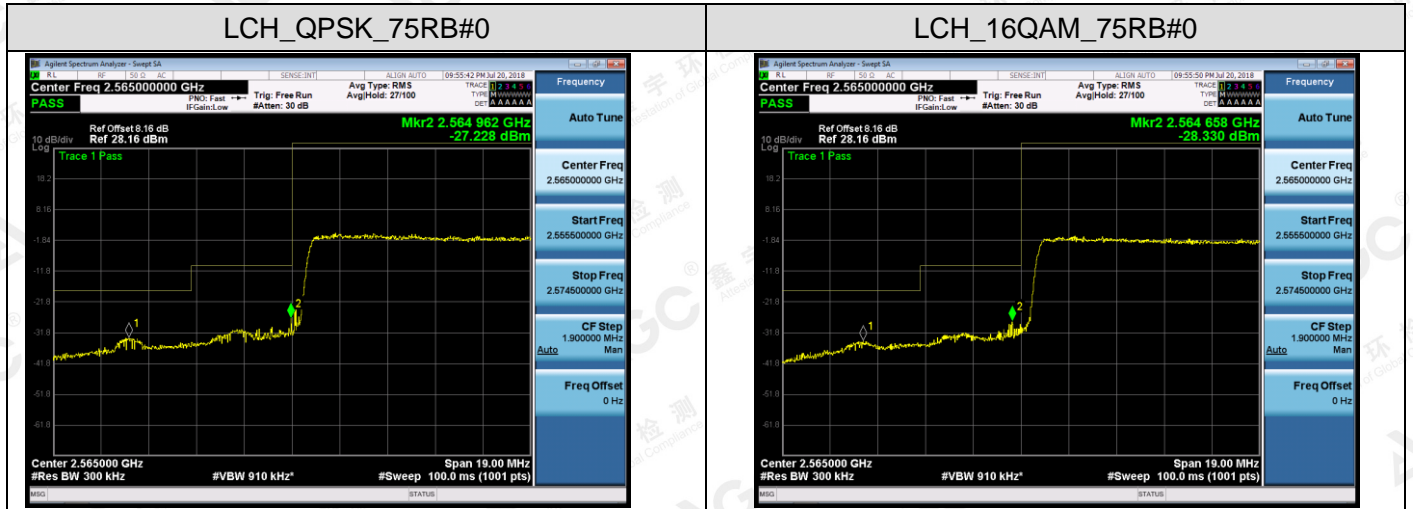

Channel Bandwidth: 15 MHz

The results shown in this test report refer only to the sample(s) tested unless otherwise stated and the sample(s) are retained for 30 days only. The document is issued by AGC, this document cannot be reproduced except in full with our prior written permission. The more details and the authenticity of the report will be confirmed at <http://www.agc-cert.com>.