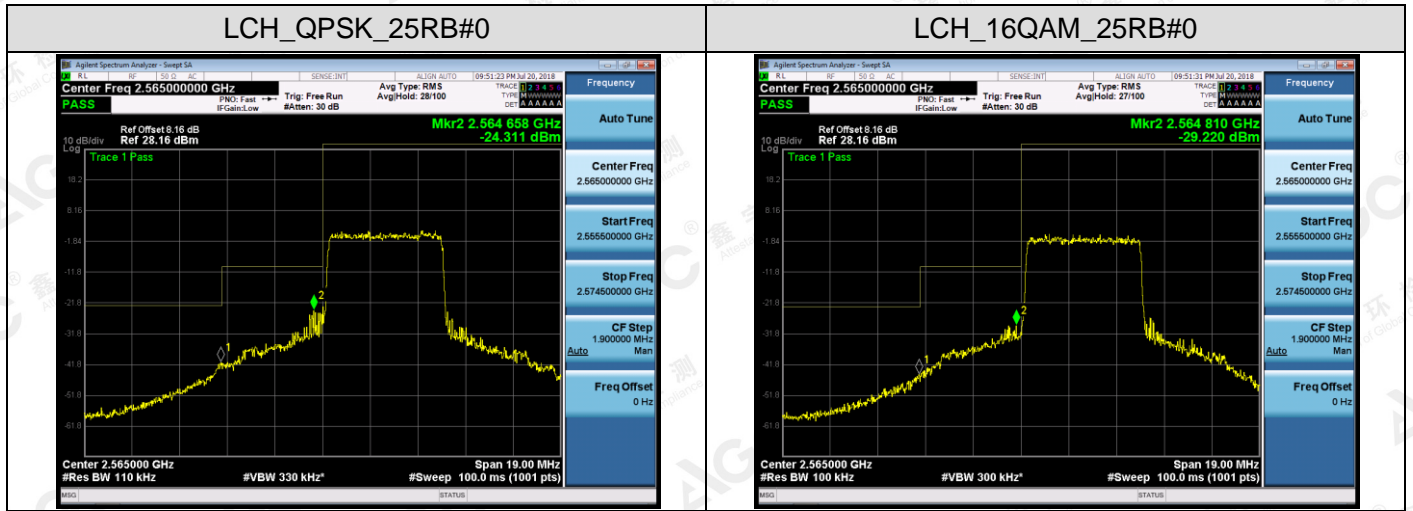

LTE BAND 41
Channel Bandwidth: 5 MHz

The results shown in this test report refer only to the sample(s) tested unless otherwise stated and the sample(s) are retained for 30 days only. The document is issued by AGC, this document cannot be reproduced except in full with our prior written permission. The more details and the authenticity of the report will be confirmed at <http://www.agc-cert.com>.