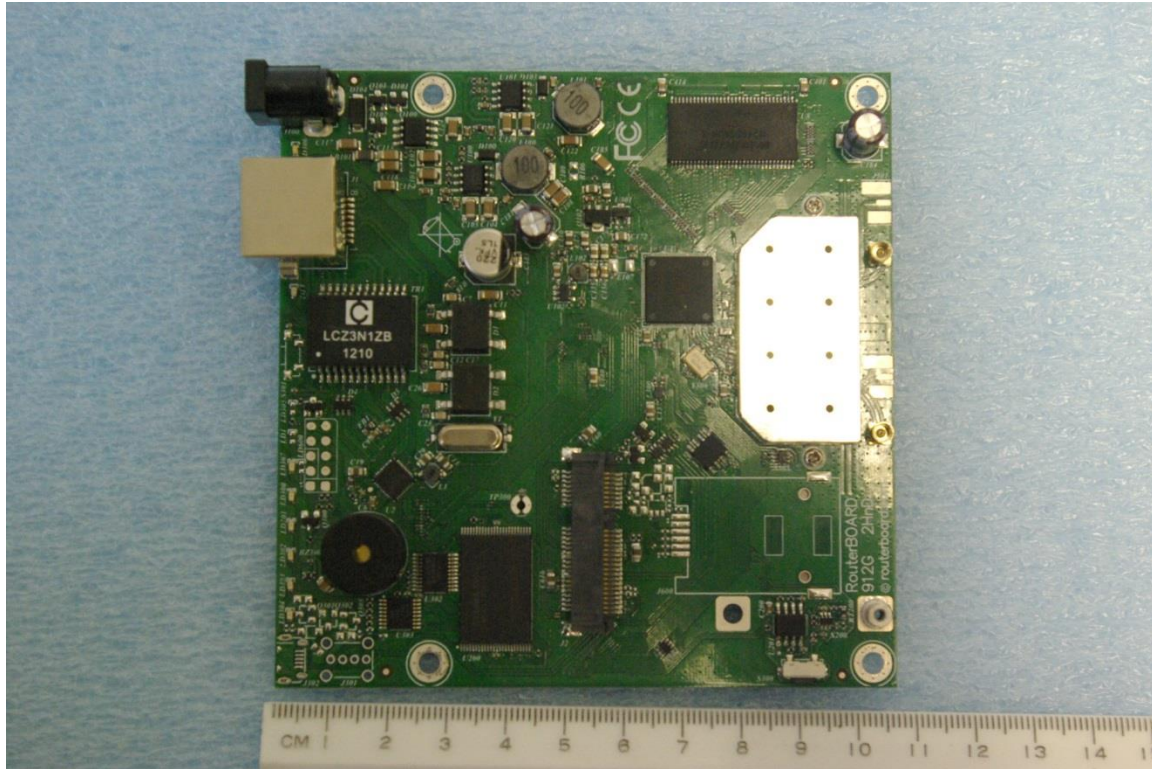

External photographs of equipment under test

Rogers Labs, Inc.  
4405 W. 259th Terrace  
Louisburg, KS 66053  
Phone/Fax: (913) 837-3214  
Revision 1

Mikrotiks SIA  
Model: R11e-2HPnD  
Test #: 130310M  
Test to: CFR47 (15.247)  
File: ExtPho R11E2HPND

SN: 3FDB01FD1749/245  
FCC ID#: TV7R11E2HPND  
Date: February 3, 2014  
Page 1 of 2

Supporting test fixture

EUT on Test Fixture

Rogers Labs, Inc.  
4405 W. 259th Terrace  
Louisburg, KS 66053  
Phone/Fax: (913) 837-3214  
Revision 1