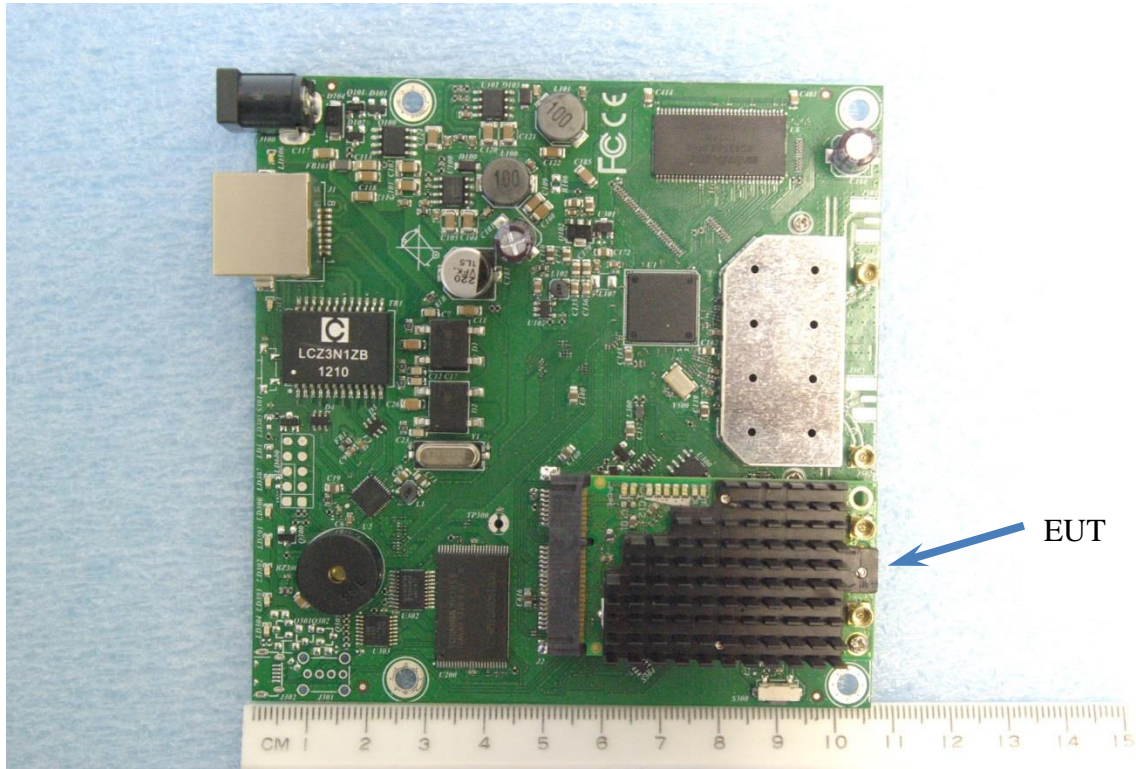

External photographs of equipment under test

Rogers Labs, Inc.  
4405 W. 259th Terrace  
Louisburg, KS 66053  
Phone/Fax: (913) 837-3214  
Revision 1

Mikrotiks SIA  
Model: R11e-2HPnD  
Test #: 130310M  
Test to: CFR47 (15.247)  
File: ExtPho R11E2HPND

SN: 3FDB01FD1749/245  
FCC ID#: TV7R11E2HPND  
Date: February 3, 2014  
Page 1 of 2

Supporting test fixture

EUT on Test Fixture

Rogers Labs, Inc.  
4405 W. 259th Terrace  
Louisburg, KS 66053  
Phone/Fax: (913) 837-3214  
Revision 1