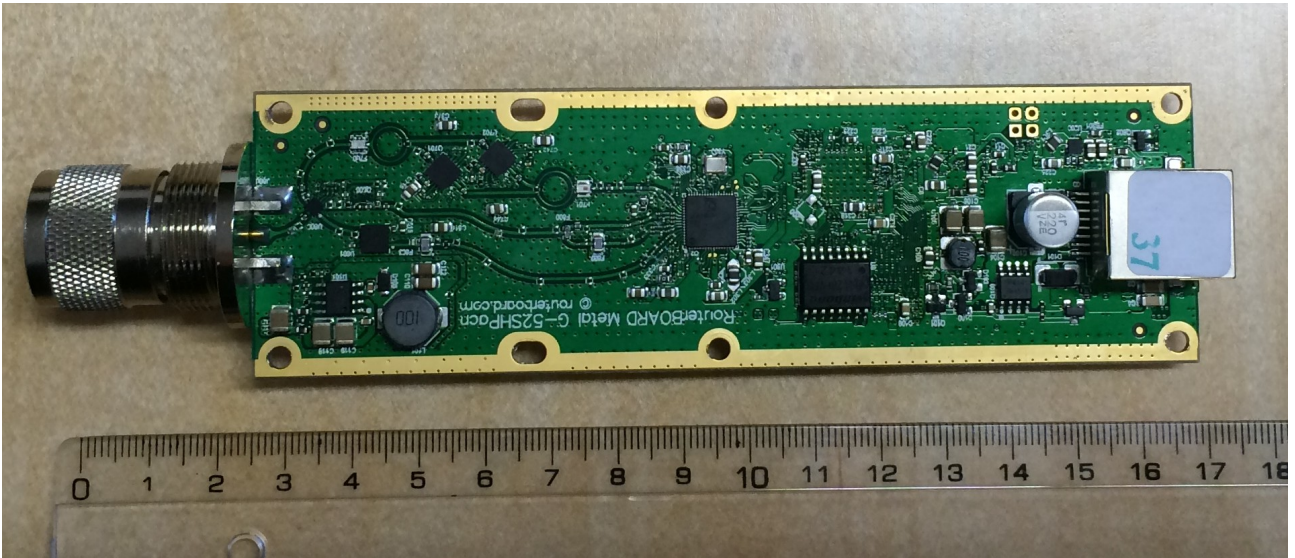

Internal Photos of EUT

RouterBOARD Metal G-52SH-PoCn
© routerboard.com

37

4F
220
VZE

0 1 2 3 4 5 6