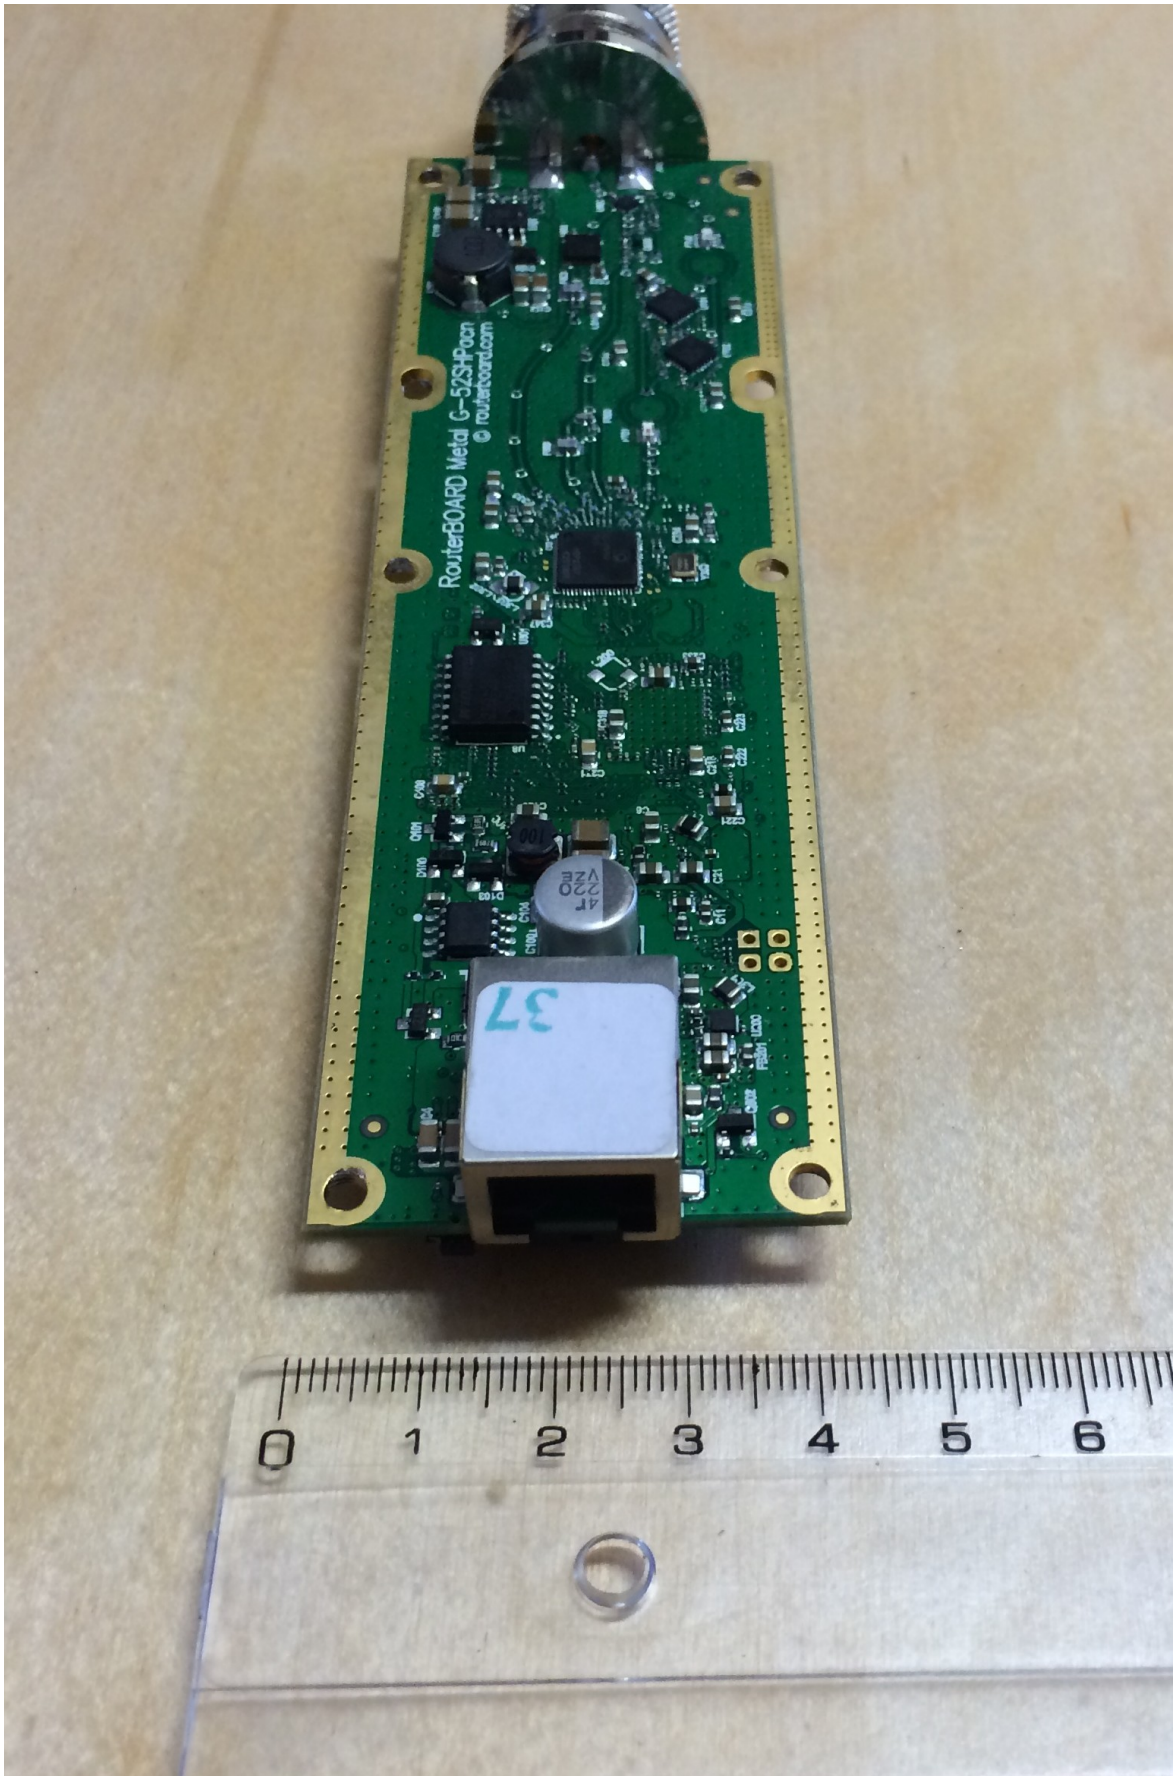

Internal Photos of EUT

RouterBOARD Metal G-52SH-PoCn
© routerboard.com

37

4F
220
VZE

0 1 2 3 4 5 6