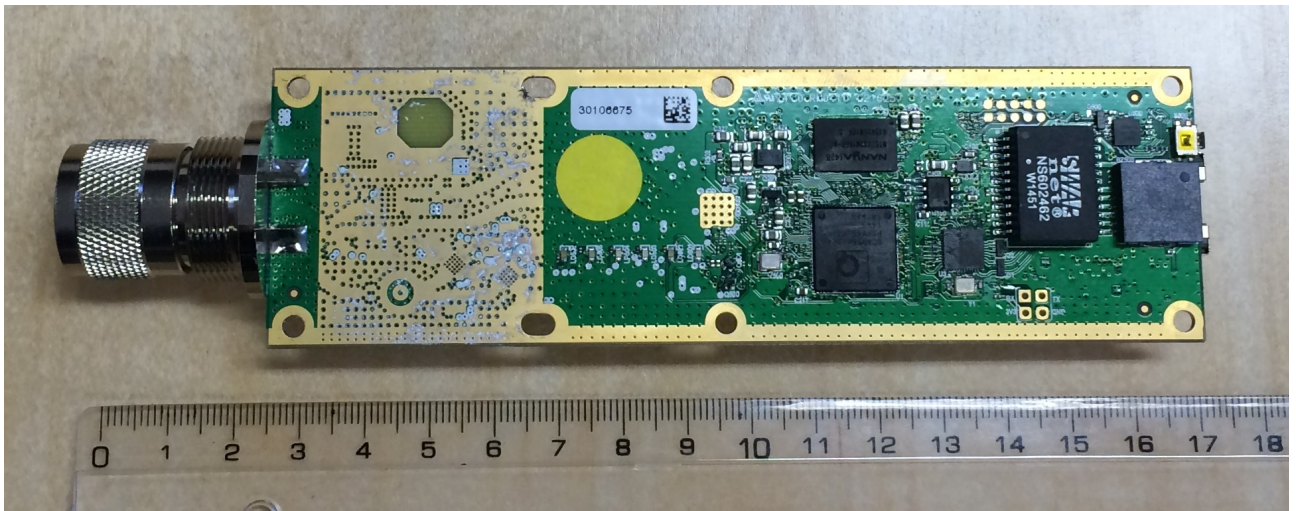

Internal Photos of EUT

RouterBOARD Metal G-52SH-PoCn
© routerboard.com

37

4F
220
VZE

0 1 2 3 4 5 6