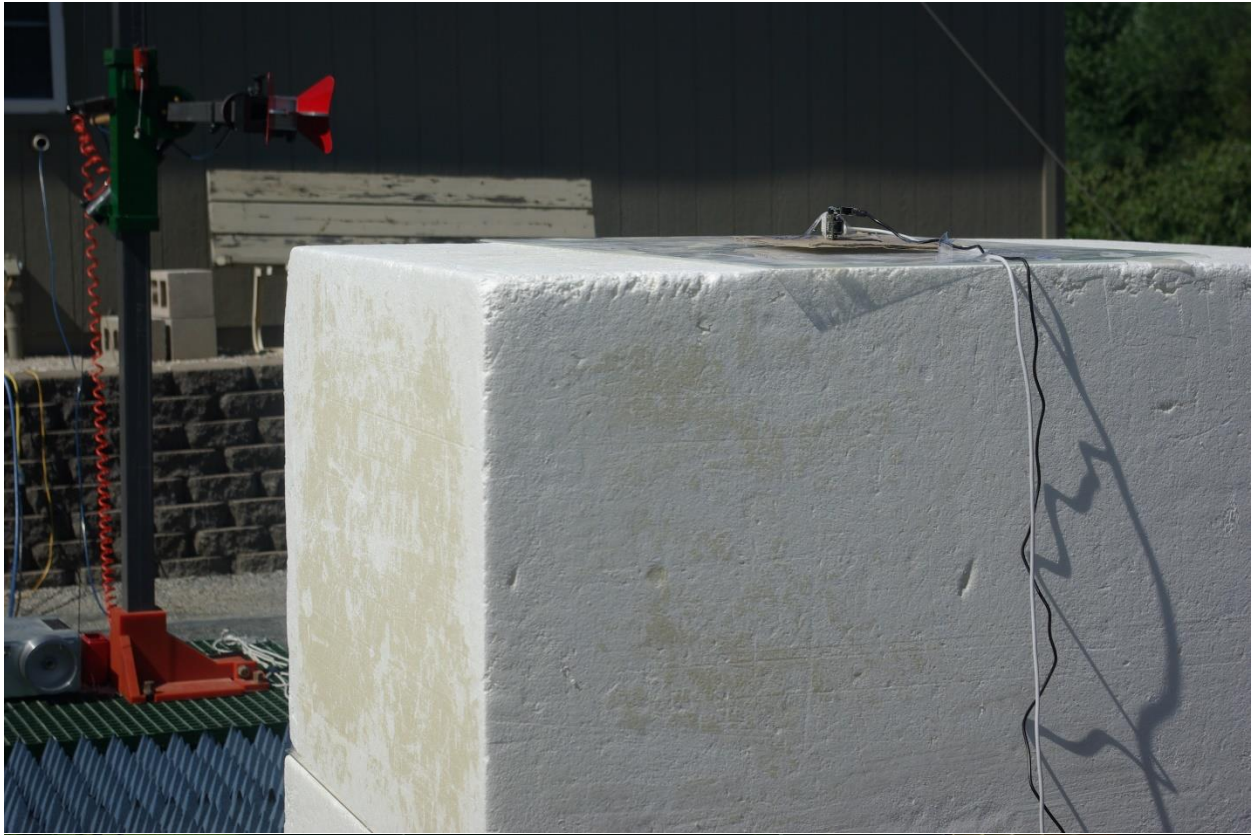

Rogers Labs, Inc.
4405 W. 259th Terrace
Louisburg, KS 66053
Phone/Fax: (913) 837-3214
Revision 1

Mikrotiks SIA
Model: RBMQS
Test: 190618
Test to: 47CFR 15.247, RSS-247
File: RBMQS TSup

S/N: 84AD08CAE425, 84AD08300865
FCC ID: TV7MQS
IC: 7442A-MQS
Date: September 8, 2019
Page 4 of 5