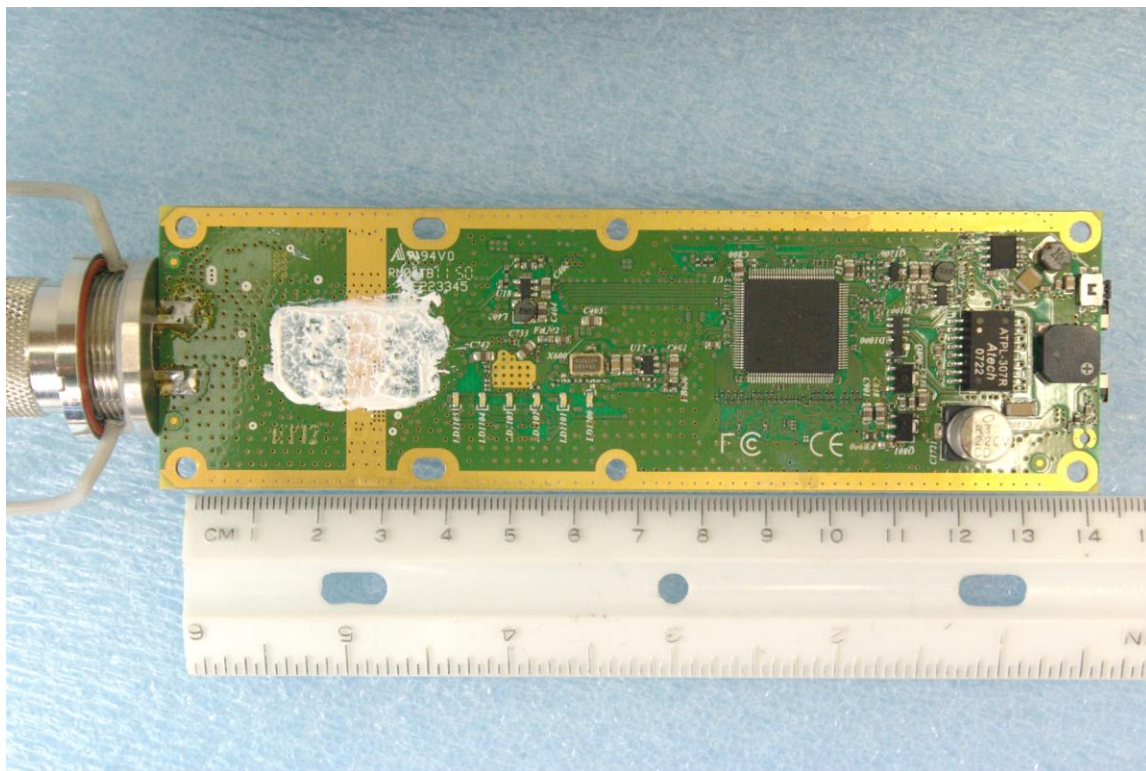

Internal photographs of equipment under test (inside enclosure)

Rogers Labs, Inc.
4405 W. 259th Terrace
Louisburg, KS 66053
Phone/Fax: (913) 837-3214
Revision 1

Mikrotiks SIA
Model: Metal 2SHPn
Test #: 120424
Test to: CFR47 (15.247)
File: IntPho METL2SHPN

SN: 370A01DD0CE1
FCC ID#: TV7METL2SHPN
Date: May 30, 2012
Page 1 of 1