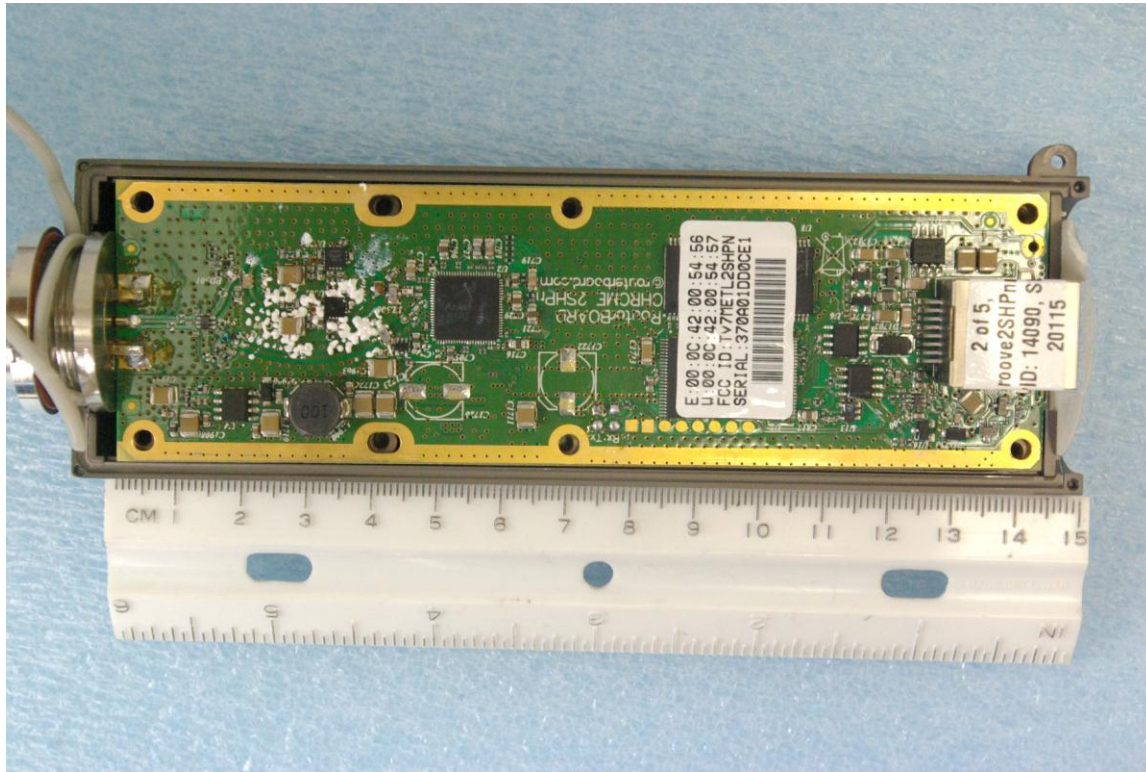

Internal photographs of equipment under test (inside enclosure)

Rogers Labs, Inc.
4405 W. 259th Terrace
Louisburg, KS 66053
Phone/Fax: (913) 837-3214
Revision 1

Mikrotiks SIA
Model: Metal 2SHPn
Test #: 120424
Test to: CFR47 (15.247)
File: IntPho METL2SHPN

SN: 370A01DD0CE1
FCC ID#: TV7METL2SHPN
Date: May 30, 2012
Page 1 of 1