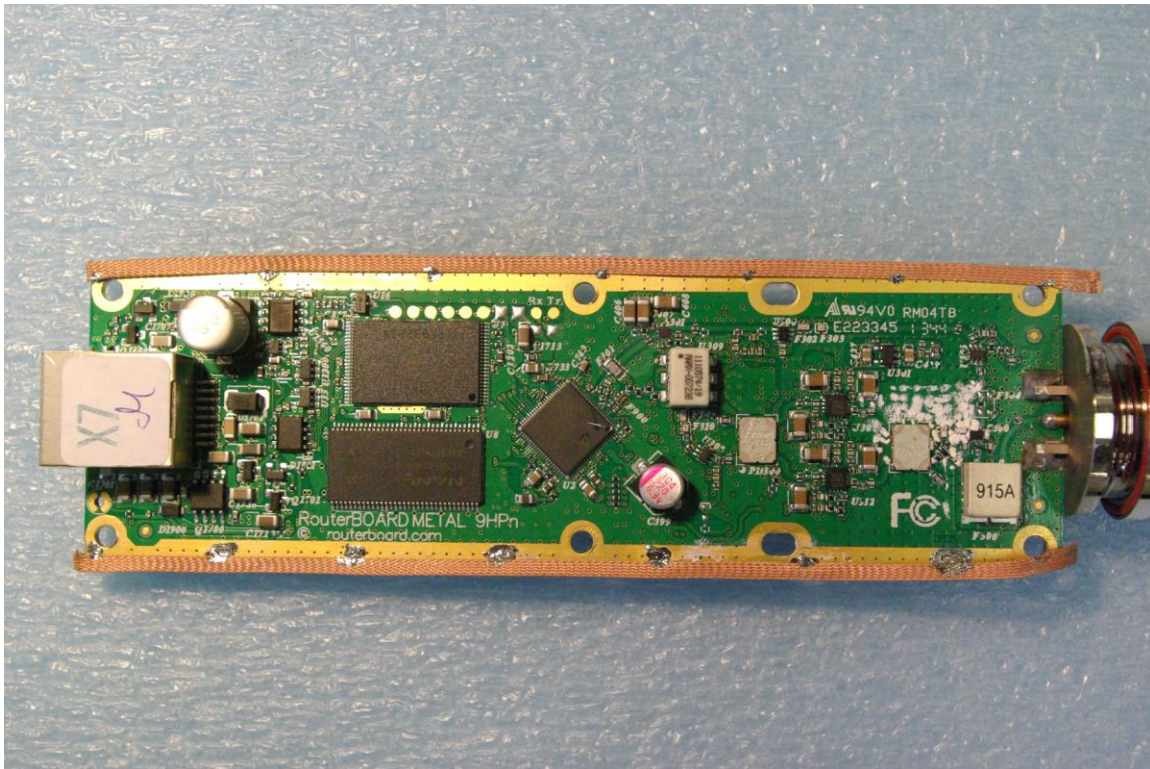

Internal photographs of equipment under test (Shield removed for photograph)

Rogers Labs, Inc.
4405 W. 259th Terrace
Louisburg, KS 66053
Phone/Fax: (913) 837-3214
2014Revision 1

Mikrotiks SIA
Model: RouterBOARD Metal 9HPn
Test #: 140407
Test to: CFR47 (15.247)
File: Short Term Conf IntPho RBMetal9HPn

SN: 4D2B0251F36E/405
FCC ID#: TV7METAL9HPN
Date: April 22,
Page 1 of 1