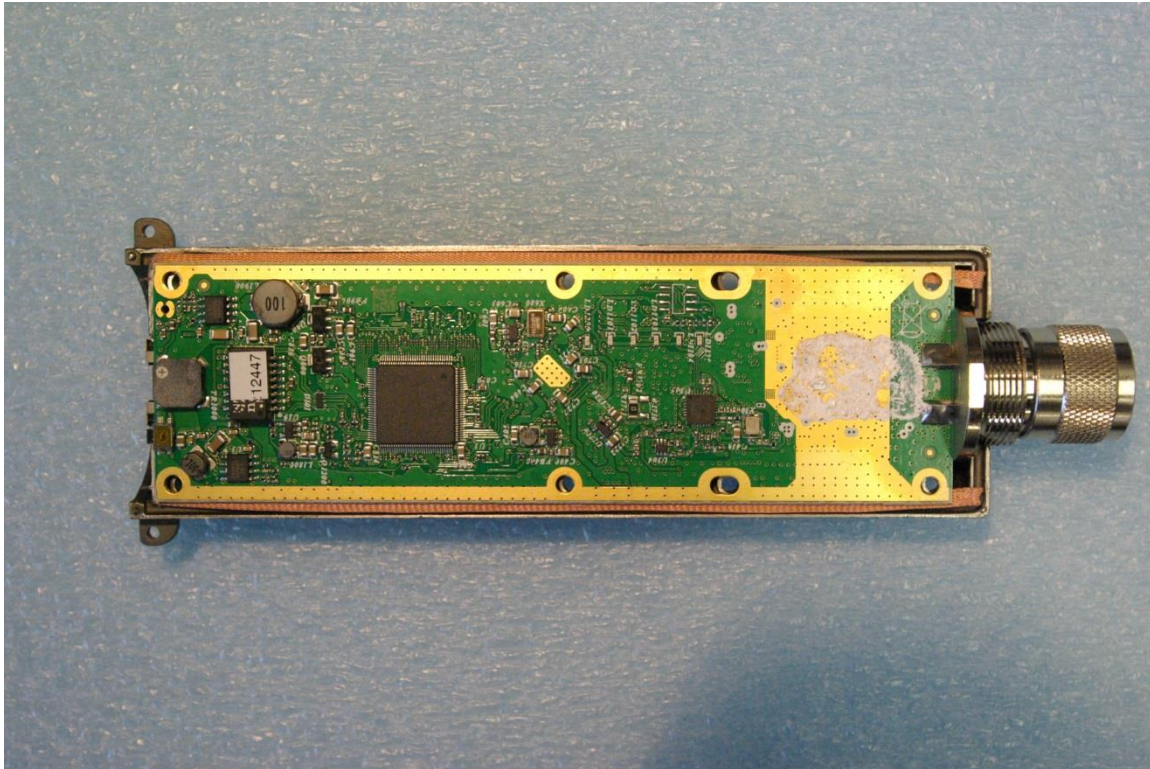

Internal photographs of equipment under test (Shield removed for photograph)

Rogers Labs, Inc.
4405 W. 259th Terrace
Louisburg, KS 66053
Phone/Fax: (913) 837-3214
2014Revision 1

Mikrotiks SIA
Model: RouterBOARD Metal 9HPn
Test #: 140407
Test to: CFR47 (15.247)
File: Short Term Conf IntPho RBMetal9HPn

SN: 4D2B0251F36E/405
FCC ID#: TV7METAL9HPN
Date: April 22,
Page 1 of 1