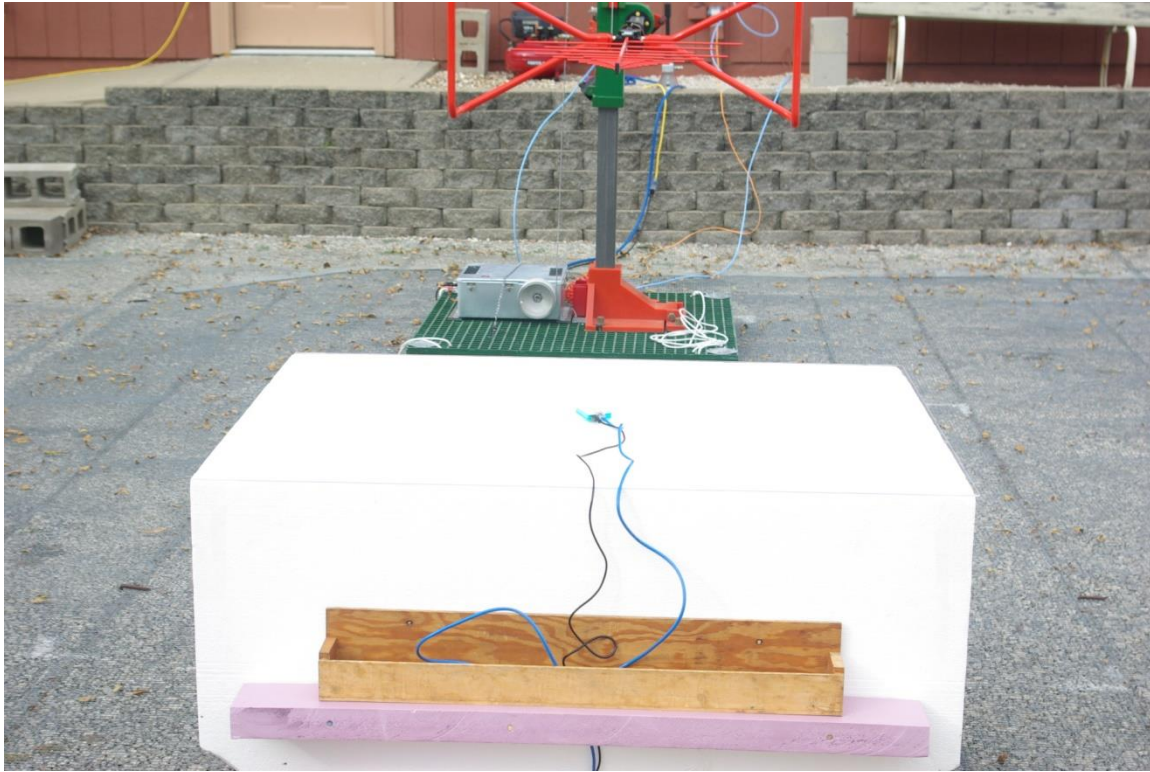

Rogers Labs, Inc.
4405 W. 259th Terrace
Louisburg, KS 66053
Phone/Fax: (913) 837-3214
Revision 1

Mikrotiks SIA
Model: RBmAP L-2nD
Test #: 150730A-151104
Test to: 47CFR 15.247, RSS-247
File: RBmAPL2ND TSup

S/N: 642A01DDE062
FCC ID#: TV7MAPL2ND
IC: 7442A-MAPL2ND
Date: December 20, 2015
Page 3 of 4