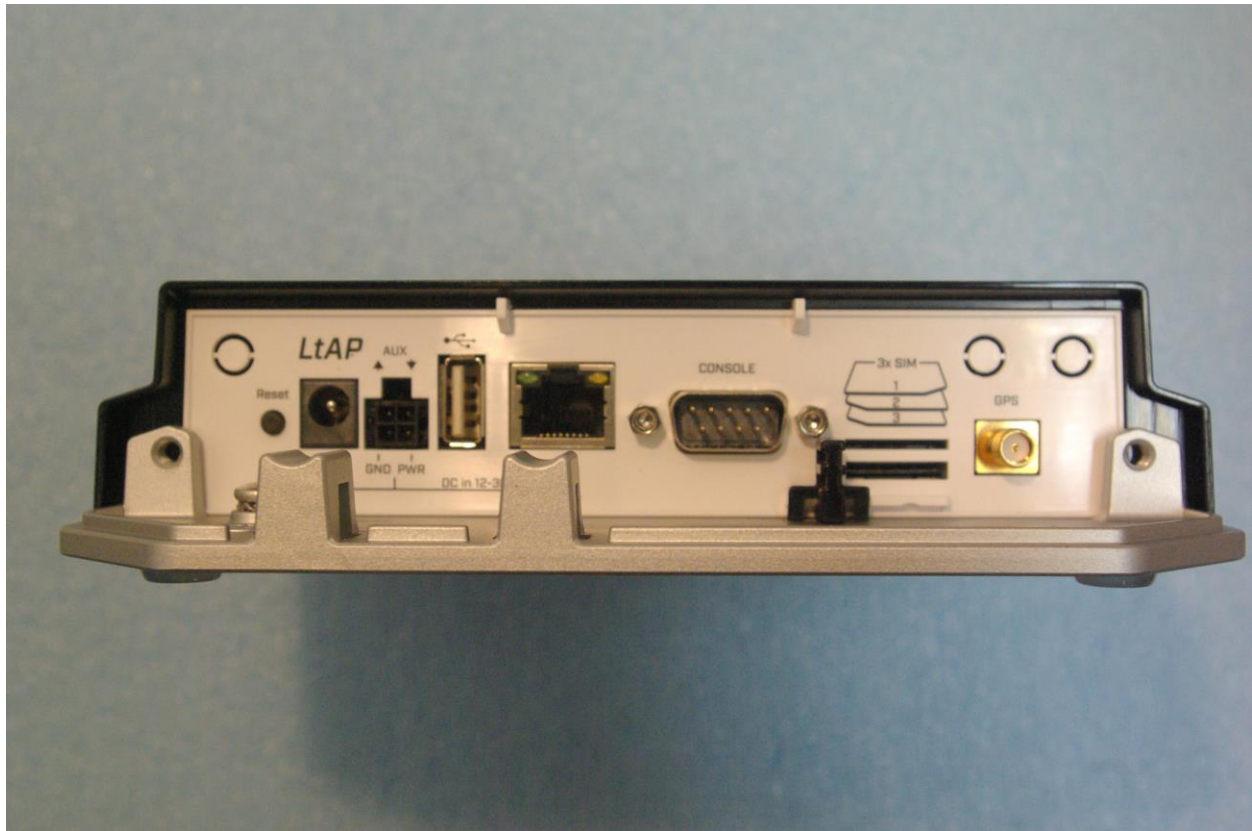

Rogers Labs, Inc.
4405 W. 259th Terrace
Louisburg, KS 66053
Phone/Fax: (913) 837-3214
Revision 1

Mikrotiks SIA
Model: RBLtAP-2HnD
Test: 190514
File: TV7LTAP2HND ExtPho

S/N: B7590A7CA7B0
FCC ID: TV7LTAP2HND
IC: 7442A-LTAP2HND
Date: August 13, 2019
Page 4 of 4